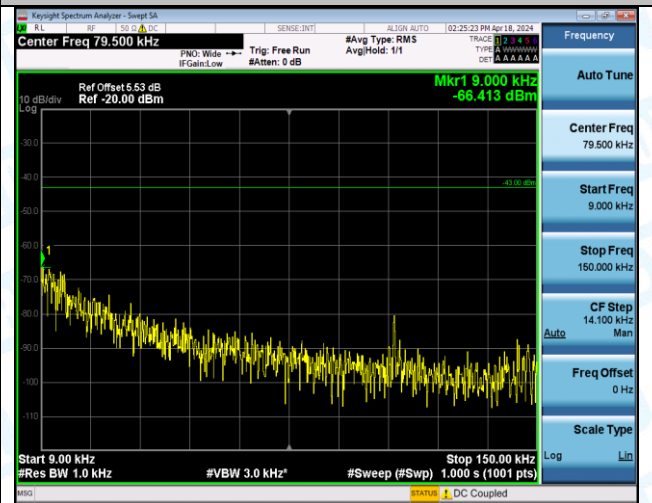

Band4_10MHz_QPSK_20175_1RB#0_0.009~0.15_0.009~0.15

Band4_10MHz_QPSK_20175_1RB#0_30~1000_30~1000