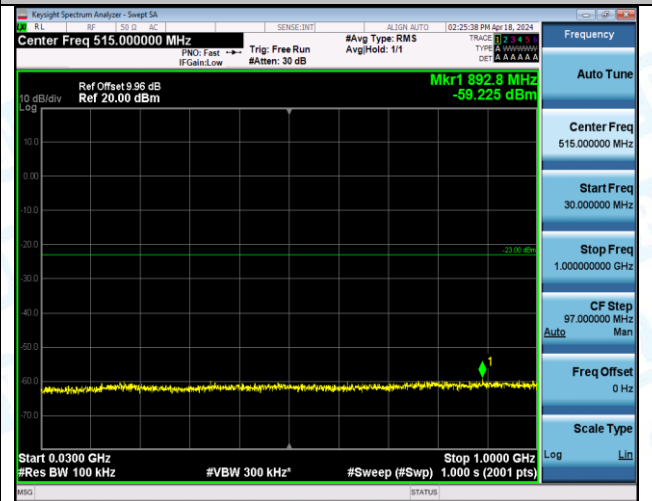

Band4_10MHz_QPSK_20000_50RB#0_3000~20000_3000~20000

Band4_10MHz_QPSK_20175_1RB#0_0.009~0.15_0.009~0.15

Band4_10MHz_QPSK_20175_1RB#0_0.15~30_0.15~30

Band4_10MHz_QPSK_20175_1RB#0_30~1000_30~1000

Band4_10MHz_QPSK_20175_1RB#0_1000~3000_1000~3000