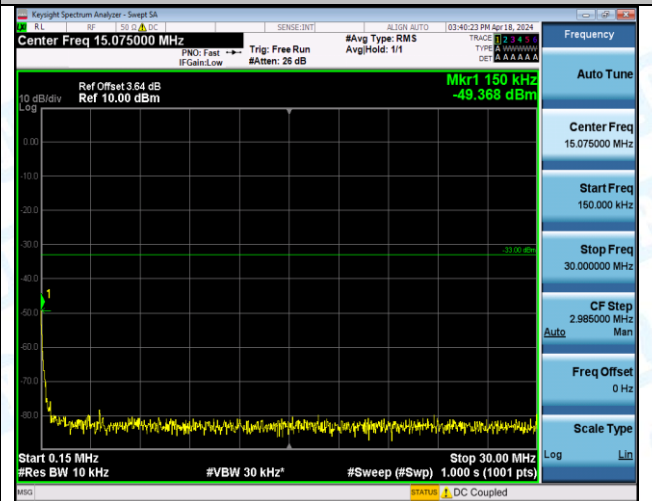

Band4_10MHz_QPSK_20000_1RB#49_3000~20000_3000~20000

Band4_10MHz_QPSK_20000_50RB#0_0.009~0.15_0.009~0.15

Band4_10MHz_QPSK_20000_50RB#0_0.15~30_0.15~30

Band4_10MHz_QPSK_20000_50RB#0_30~1000_30~1000

Band4_10MHz_QPSK_20000_50RB#0_1000~3000_1000~3000