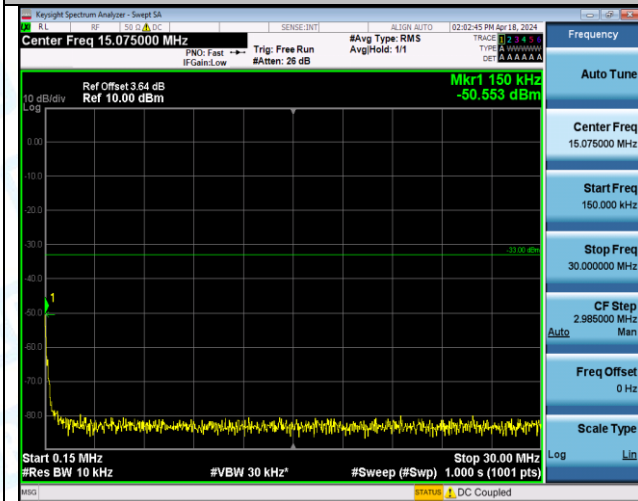

Band4_5MHz_16QAM_20175_25RB#0_3000~20000_3000~20000

Band4_5MHz_16QAM_20375_1RB#0_0.009~0.15_0.009~0.15

Band4_5MHz_16QAM_20375_1RB#0_0.15~30_0.15~30

Band4_5MHz_16QAM_20375_1RB#0_30~1000_30~1000

Band4_5MHz_16QAM_20375_1RB#0_1000~3000_1000~3000