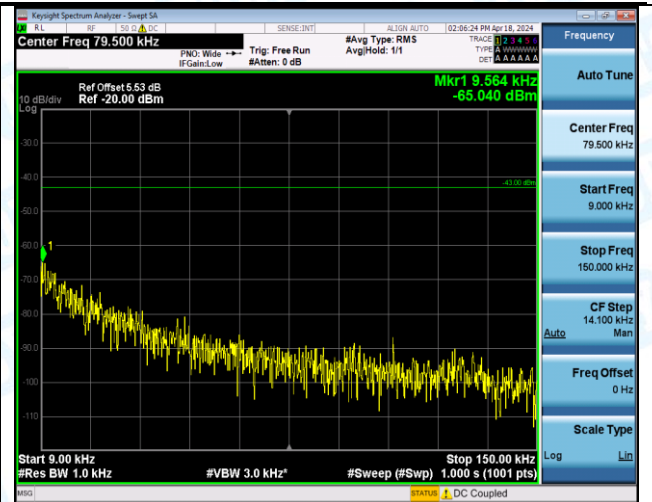

Band4_5MHz_16QAM_20375_25RB#0_0.009~0.15_0.009~0.15

Band4_5MHz_16QAM_20375_25RB#0_30~1000_30~1000