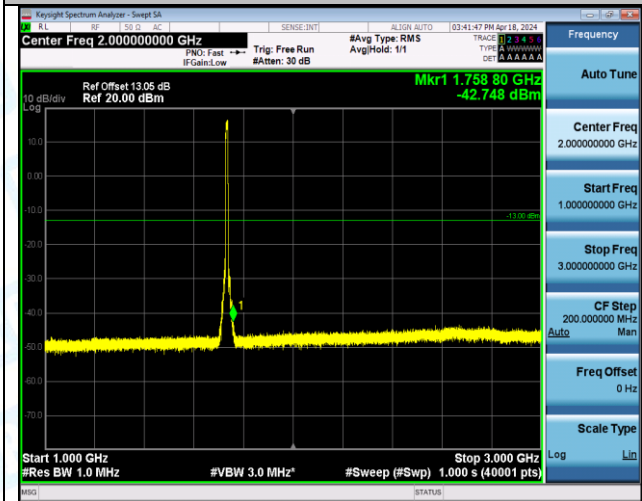

Band4_10MHz_QPSK_20175_50RB#0_1000~3000_1000~3000

Band4_10MHz_QPSK_20350_1RB#0_0.009~0.15_0.009~0.15