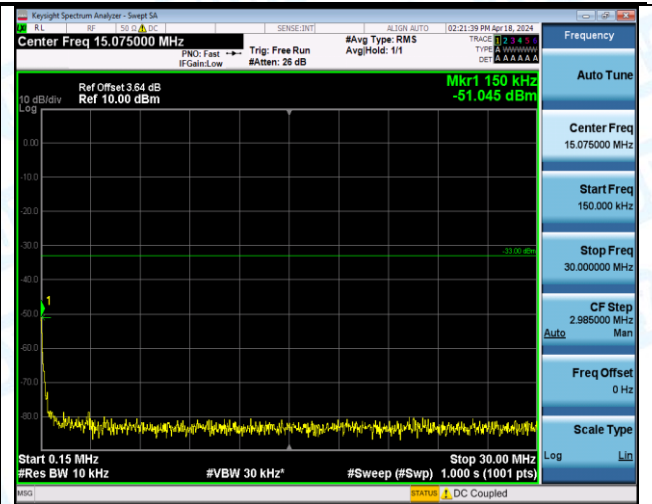

Band4_5MHz_16QAM_20375_25RB#0_3000~20000_3000~20000

Band4_10MHz_QPSK_20000_1RB#0_0.009~0.15_0.009~0.15

Band4_10MHz_QPSK_20000_1RB#0_0.15~30_0.15~30

Band4_10MHz_QPSK_20000_1RB#0_30~1000_30~1000

Band4_10MHz_QPSK_20000_1RB#0_1000~3000_1000~3000