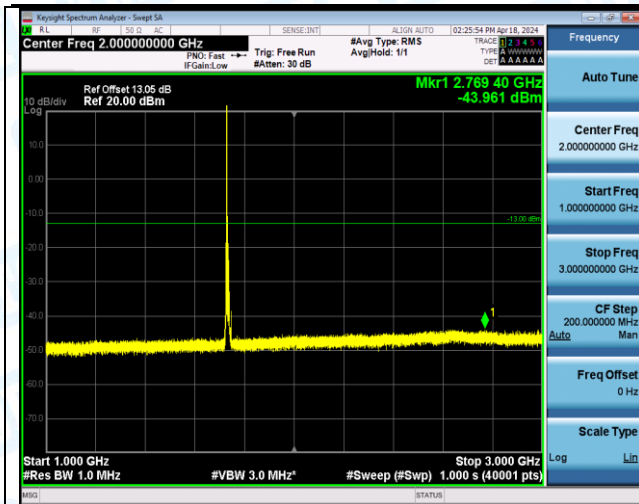

Band4_10MHz_QPSK_20175_1RB#0_1000~3000_1000~3000

Band4_10MHz_QPSK_20175_1RB#49_0.009~0.15_0.009~0.15