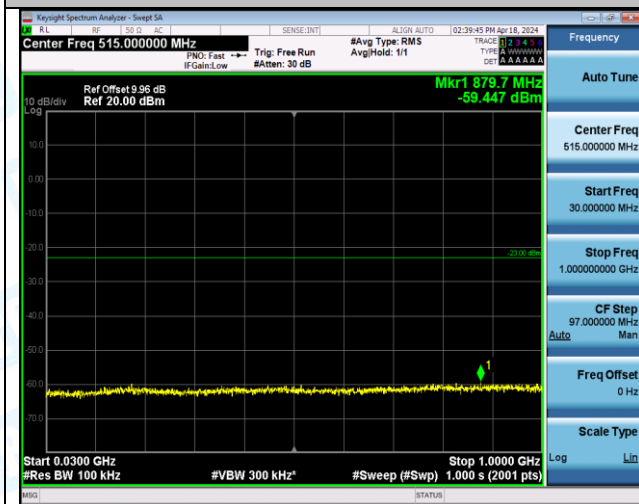

Band4_10MHz_QPSK_20175_1RB#0_3000~20000_3000~20000

Band4_10MHz_QPSK_20175_1RB#49_0.009~0.15_0.009~0.15

Band4_10MHz_QPSK_20175_1RB#49_0.15~30_0.15~30

Band4_10MHz_QPSK_20175_1RB#49_30~1000_30~1000

Band4_10MHz_QPSK_20175_1RB#49_1000~3000_1000~3000