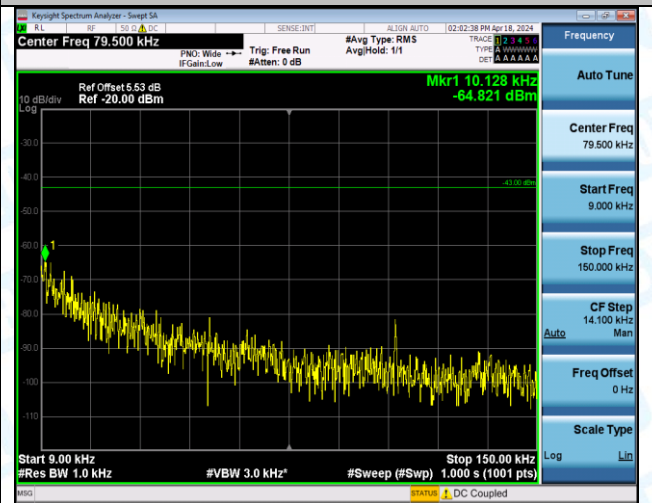

Band4_5MHz_16QAM_20175_25RB#0_3000~20000_3000~20000

Band4_5MHz_16QAM_20375_1RB#0_0.009~0.15_0.009~0.15

Band4_5MHz_16QAM_20375_1RB#0_0.15~30_0.15~30

Band4_5MHz_16QAM_20375_1RB#0_30~1000_30~1000

Band4_5MHz_16QAM_20375_1RB#0_1000~3000_1000~3000