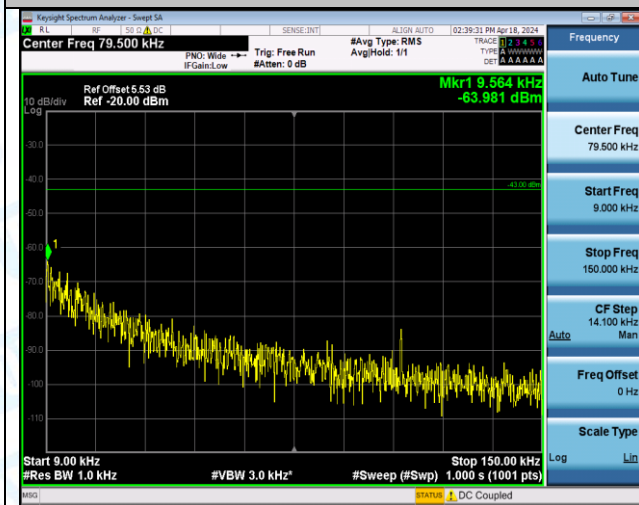

Band4_10MHz_QPSK_20175_1RB#49_0.009~0.15_0.009~0.15

Band4_10MHz_QPSK_20175_1RB#49_30~1000_30~1000