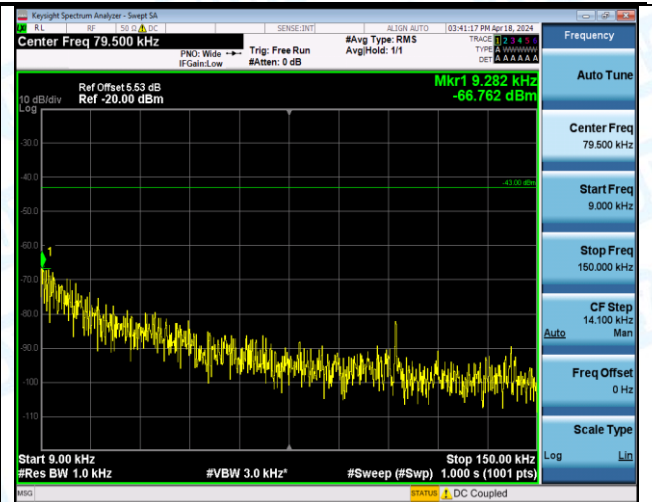

Band4_10MHz_QPSK_20175_50RB#0_0.009~0.15_0.009~0.15

Band4_10MHz_QPSK_20175_50RB#0_30~1000_30~1000