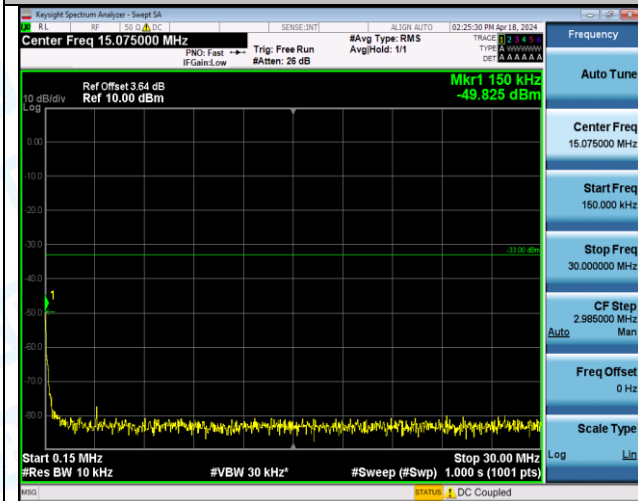

Band4_10MHz_QPSK_20000_50RB#0_3000~20000_3000~20000

Band4_10MHz_QPSK_20175_1RB#0_0.009~0.15_0.009~0.15

Band4_10MHz_QPSK_20175_1RB#0_0.15~30_0.15~30

Band4_10MHz_QPSK_20175_1RB#0_30~1000_30~1000

Band4_10MHz_QPSK_20175_1RB#0_1000~3000_1000~3000