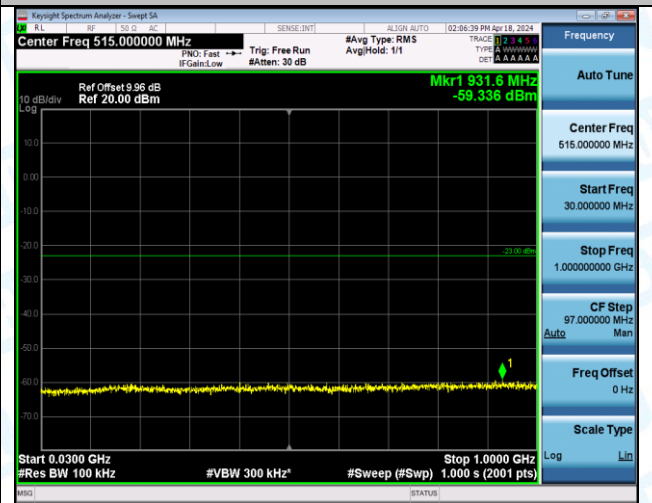

Band4_5MHz_16QAM_20375_1RB#24_3000~20000_3000~20000

Band4_5MHz_16QAM_20375_25RB#0_0.009~0.15_0.009~0.15

Band4_5MHz_16QAM_20375_25RB#0_0.15~30_0.15~30

Band4_5MHz_16QAM_20375_25RB#0_30~1000_30~1000

Band4_5MHz_16QAM_20375_25RB#0_1000~3000_1000~3000