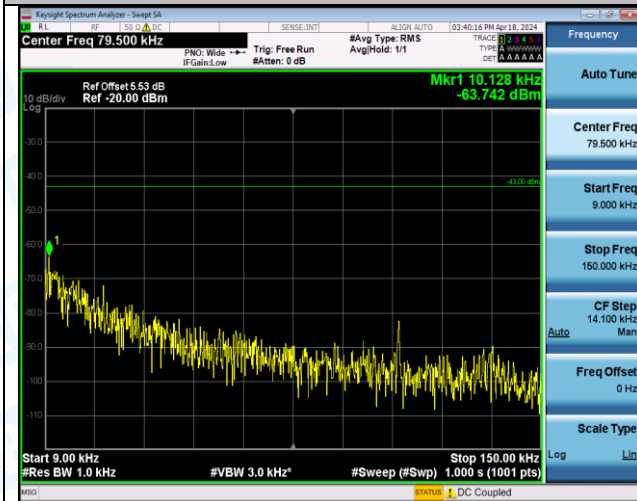

Band4_10MHz_QPSK_20000_50RB#0_0.009~0.15_0.009~0.15

Band4_10MHz_QPSK_20000_50RB#0_30~1000_30~1000