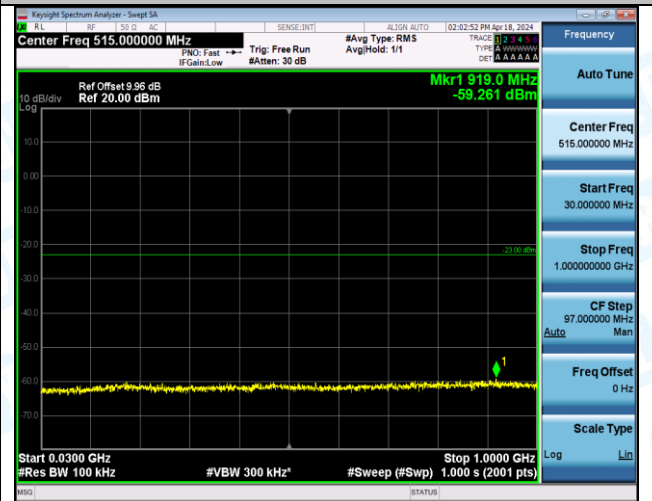

Band4_5MHz_16QAM_20175_25RB#0_3000~20000_3000~20000

Band4_5MHz_16QAM_20375_1RB#0_0.009~0.15_0.009~0.15

Band4_5MHz_16QAM_20375_1RB#0_0.15~30_0.15~30

Band4_5MHz_16QAM_20375_1RB#0_30~1000_30~1000

Band4_5MHz_16QAM_20375_1RB#0_1000~3000_1000~3000