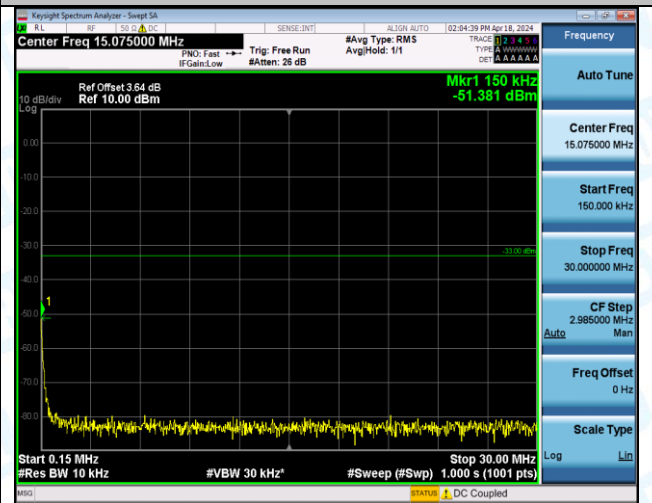

Band4_5MHz_16QAM_20375_1RB#0_3000~20000_3000~20000

Band4_5MHz_16QAM_20375_1RB#24_0.009~0.15_0.009~0.15

Band4_5MHz_16QAM_20375_1RB#24_0.15~30_0.15~30

Band4_5MHz_16QAM_20375_1RB#24_30~1000_30~1000

Band4_5MHz_16QAM_20375_1RB#24_1000~3000_1000~3000