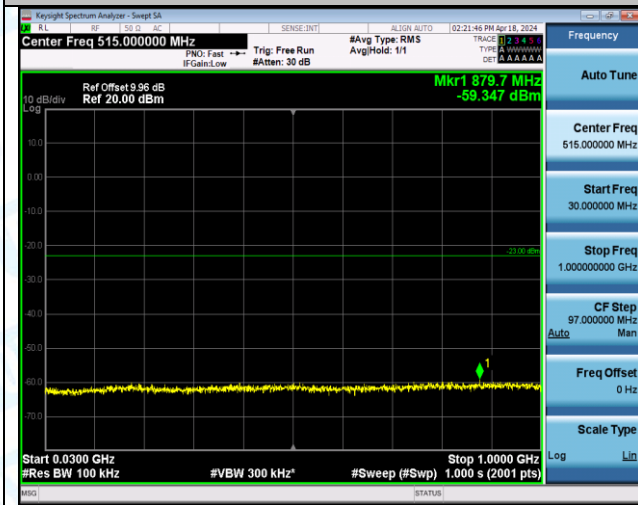

Band4_5MHz_16QAM_20375_25RB#0_3000~20000_3000~20000

Band4_10MHz_QPSK_20000_1RB#0_0.009~0.15_0.009~0.15

Band4_10MHz_QPSK_20000_1RB#0_0.15~30_0.15~30

Band4_10MHz_QPSK_20000_1RB#0_30~1000_30~1000

Band4_10MHz_QPSK_20000_1RB#0_1000~3000_1000~3000