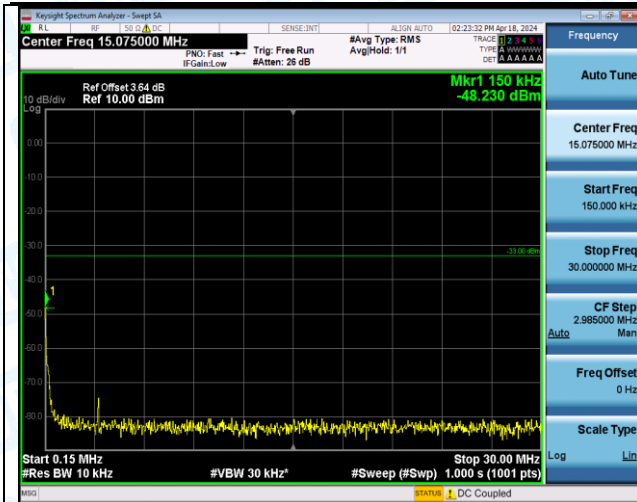

Band4_10MHz_QPSK_20000_1RB#0_3000~20000_3000~20000

Band4_10MHz_QPSK_20000_1RB#49_0.009~0.15_0.009~0.15

Band4_10MHz_QPSK_20000_1RB#49_0.15~30_0.15~30

Band4_10MHz_QPSK_20000_1RB#49_30~1000_30~1000

Band4_10MHz_QPSK_20000_1RB#49_1000~3000_1000~3000