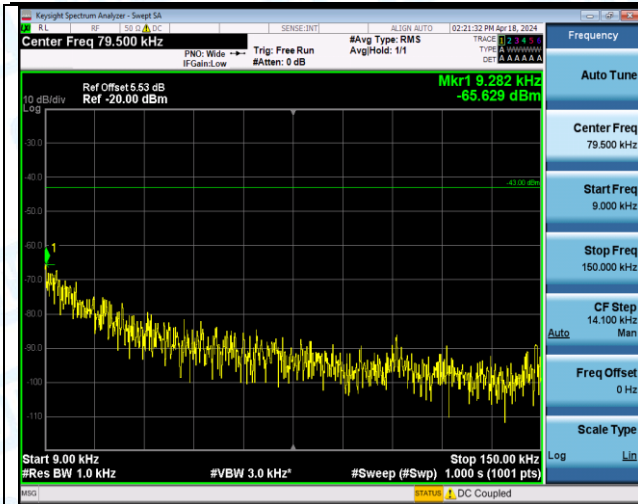

Band4_10MHz_QPSK_20000_1RB#0_0.009~0.15_0.009~0.15

Band4_10MHz_QPSK_20000_1RB#0_30~1000_30~1000