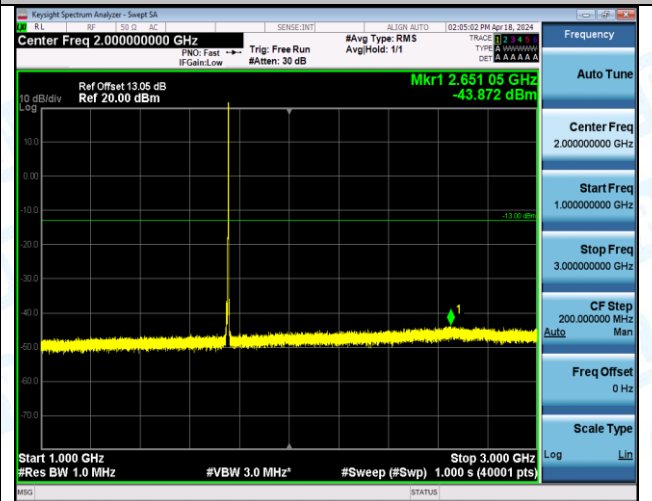

Band4_5MHz_16QAM_20375_1RB#24_1000~3000_1000~3000

Band4_5MHz_16QAM_20375_25RB#0_0.009~0.15_0.009~0.15