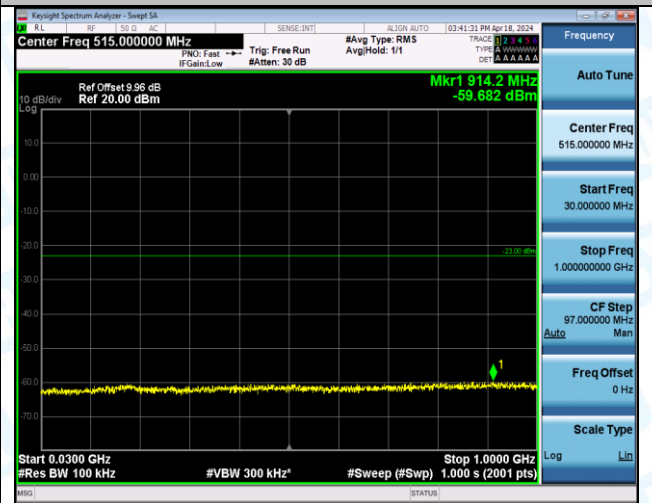

Band4_10MHz_QPSK_20175_1RB#49_3000~20000_3000~20000

Band4_10MHz_QPSK_20175_50RB#0_0.009~0.15_0.009~0.15

Band4_10MHz_QPSK_20175_50RB#0_0.15~30_0.15~30

Band4_10MHz_QPSK_20175_50RB#0_30~1000_30~1000

Band4_10MHz_QPSK_20175_50RB#0_1000~3000_1000~3000