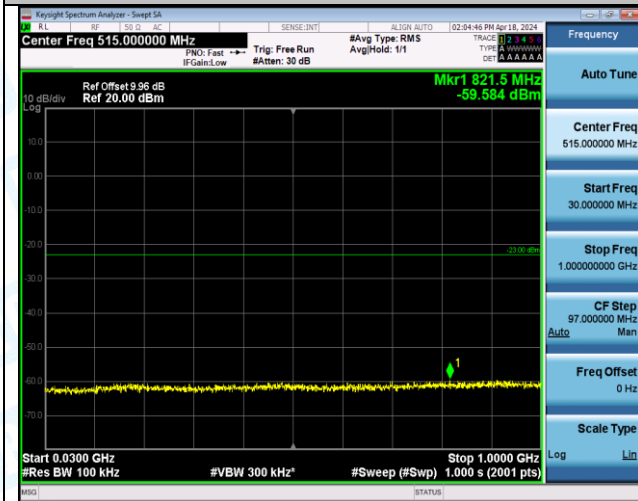

Band4_5MHz_16QAM_20375_1RB#0_3000~20000_3000~20000

Band4_5MHz_16QAM_20375_1RB#24_0.009~0.15_0.009~0.15

Band4_5MHz_16QAM_20375_1RB#24_0.15~30_0.15~30

Band4_5MHz_16QAM_20375_1RB#24_30~1000_30~1000

Band4_5MHz_16QAM_20375_1RB#24_1000~3000_1000~3000