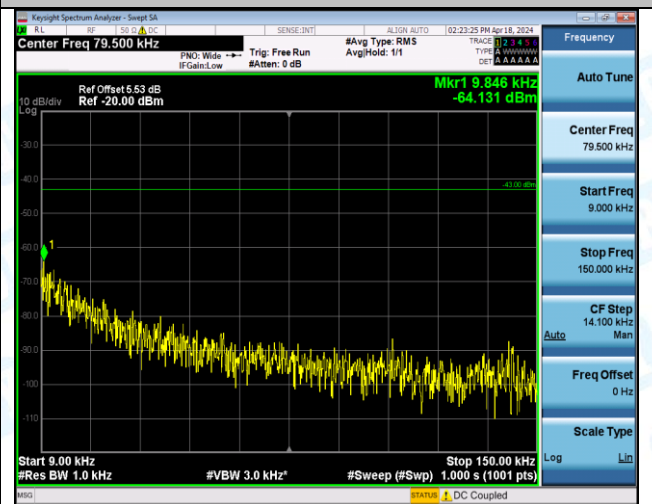

Band4_10MHz_QPSK_20000_1RB#49_0.009~0.15_0.009~0.15

Band4_10MHz_QPSK_20000_1RB#49_30~1000_30~1000