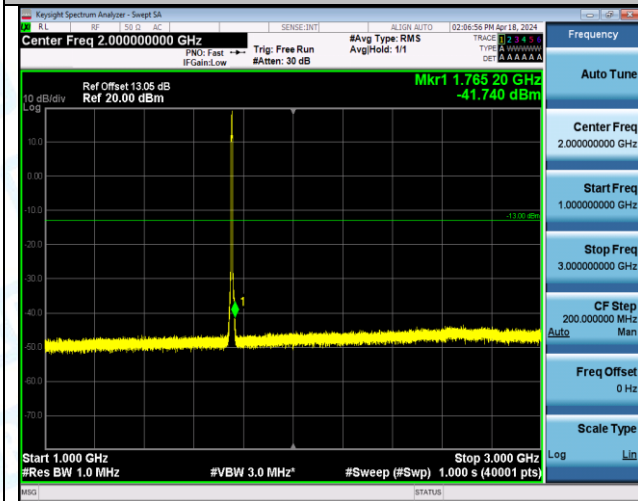

Band4_5MHz_16QAM_20375_25RB#0_1000~3000_1000~3000

Band4_10MHz_QPSK_20000_1RB#0_0.009~0.15_0.009~0.15