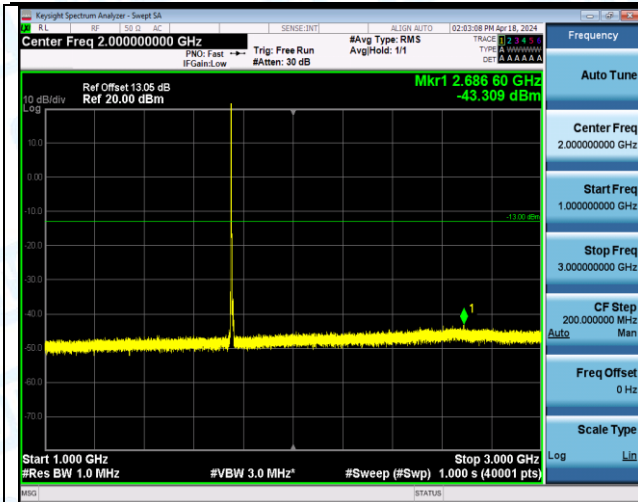

Band4_5MHz_16QAM_20375_1RB#0_1000~3000_1000~3000

Band4_5MHz_16QAM_20375_1RB#24_0.009~0.15_0.009~0.15