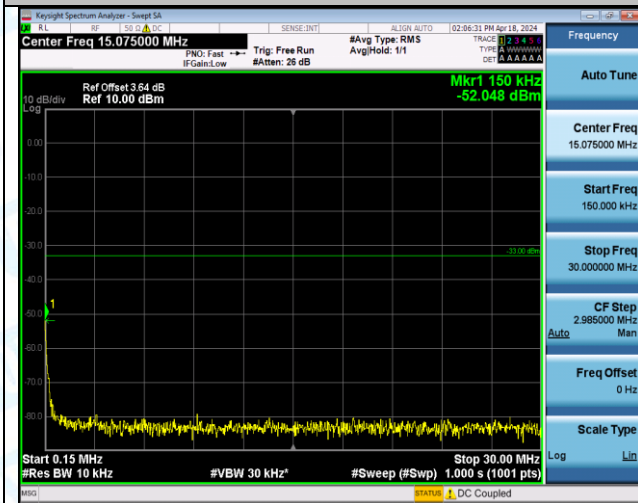

Band4_5MHz_16QAM_20375_1RB#24_3000~20000_3000~20000

Band4_5MHz_16QAM_20375_25RB#0_0.009~0.15_0.009~0.15

Band4_5MHz_16QAM_20375_25RB#0_0.15~30_0.15~30

Band4_5MHz_16QAM_20375_25RB#0_30~1000_30~1000

Band4_5MHz_16QAM_20375_25RB#0_1000~3000_1000~3000