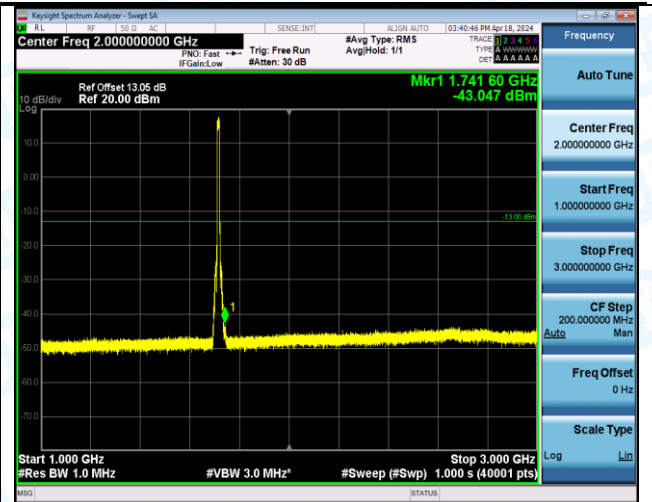

Band4_10MHz_QPSK_20000_50RB#0_1000~3000_1000~3000

Band4_10MHz_QPSK_20175_1RB#0_0.009~0.15_0.009~0.15