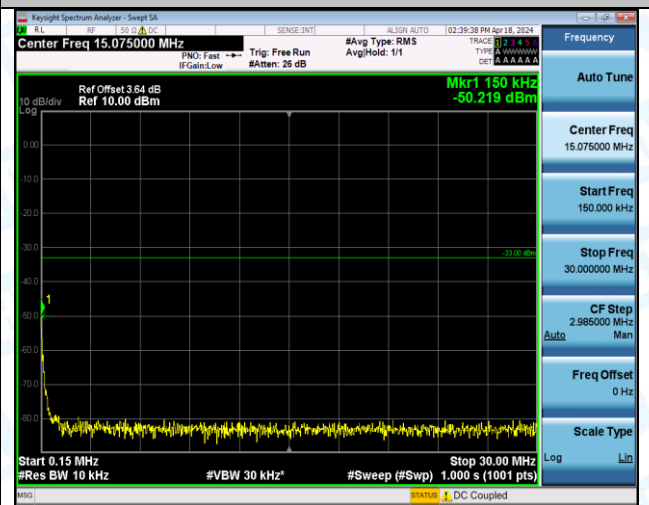

Band4_10MHz_QPSK_20175_1RB#0_3000~20000_3000~20000

Band4_10MHz_QPSK_20175_1RB#49_0.009~0.15_0.009~0.15

Band4_10MHz_QPSK_20175_1RB#49_0.15~30_0.15~30

Band4_10MHz_QPSK_20175_1RB#49_30~1000_30~1000

Band4_10MHz_QPSK_20175_1RB#49_1000~3000_1000~3000