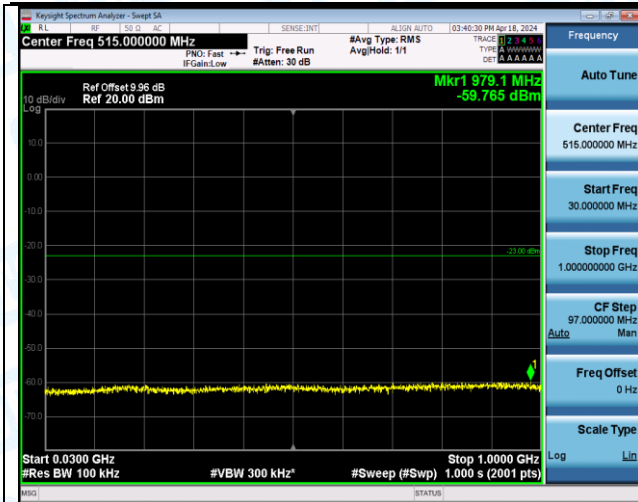

Band4_10MHz_QPSK_20000_1RB#49_3000~20000_3000~20000

Band4_10MHz_QPSK_20000_50RB#0_0.009~0.15_0.009~0.15

Band4_10MHz_QPSK_20000_50RB#0_0.15~30_0.15~30

Band4_10MHz_QPSK_20000_50RB#0_30~1000_30~1000

Band4_10MHz_QPSK_20000_50RB#0_1000~3000_1000~3000