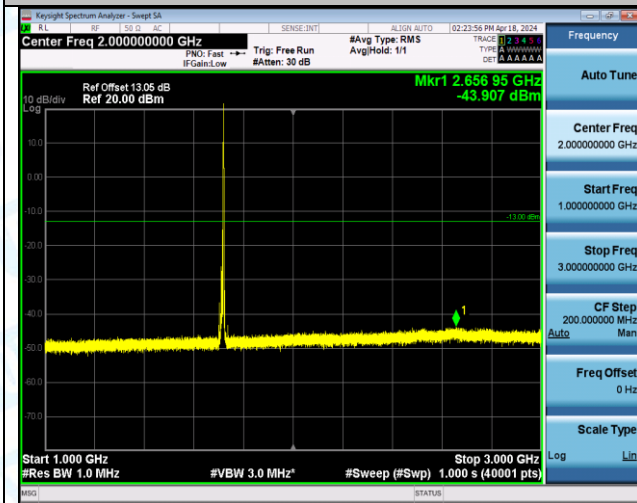

Band4_10MHz_QPSK_20000_1RB#49_1000~3000_1000~3000

Band4_10MHz_QPSK_20000_50RB#0_0.009~0.15_0.009~0.15