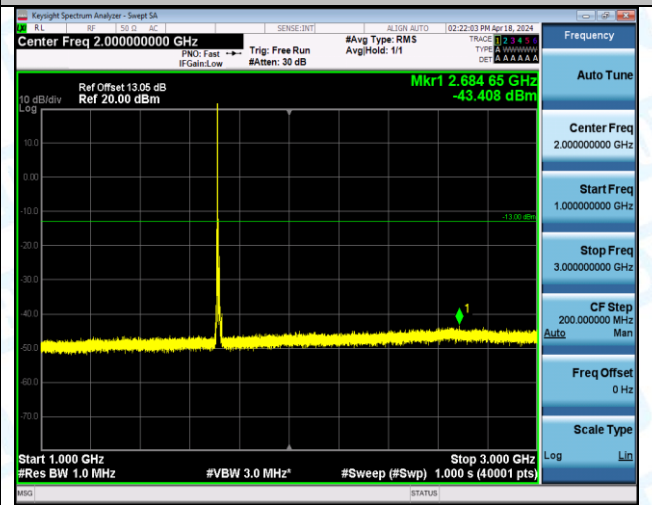

Band4_10MHz_QPSK_20000_1RB#0_1000~3000_1000~3000

Band4_10MHz_QPSK_20000_1RB#49_0.009~0.15_0.009~0.15