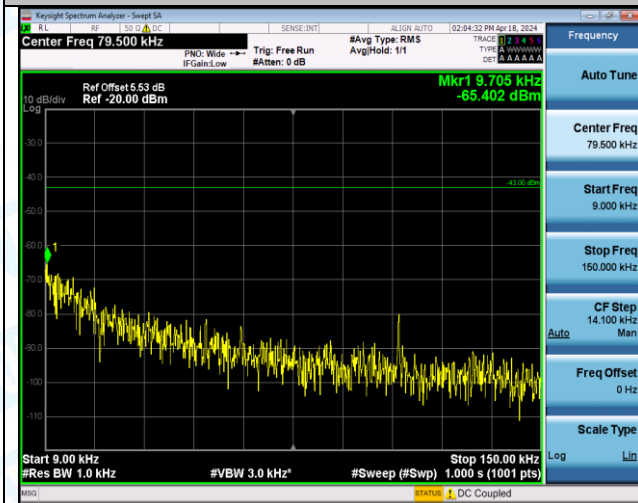

Band4_5MHz_16QAM_20375_1RB#24_0.009~0.15_0.009~0.15

Band4_5MHz_16QAM_20375_1RB#24_30~1000_30~1000