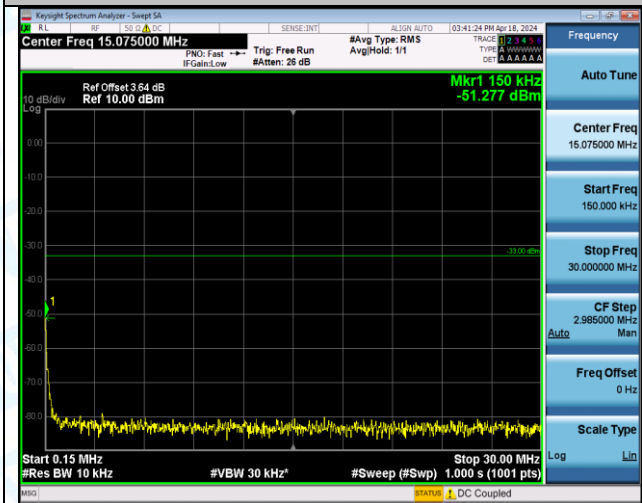

Band4_10MHz_QPSK_20175_1RB#49_3000~20000_3000~20000

Band4_10MHz_QPSK_20175_50RB#0_0.009~0.15_0.009~0.15

Band4_10MHz_QPSK_20175_50RB#0_0.15~30_0.15~30

Band4_10MHz_QPSK_20175_50RB#0_30~1000_30~1000

Band4_10MHz_QPSK_20175_50RB#0_1000~3000_1000~3000