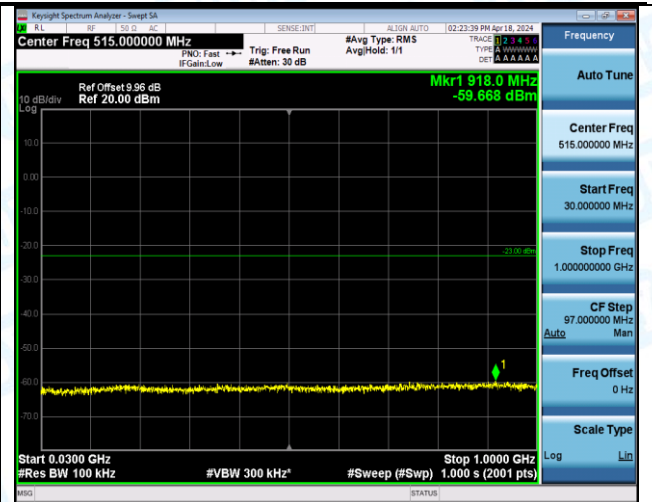

Band4_10MHz_QPSK_20000_1RB#0_3000~20000_3000~20000

Band4_10MHz_QPSK_20000_1RB#49_0.009~0.15_0.009~0.15

Band4_10MHz_QPSK_20000_1RB#49_0.15~30_0.15~30

Band4_10MHz_QPSK_20000_1RB#49_30~1000_30~1000

Band4_10MHz_QPSK_20000_1RB#49_1000~3000_1000~3000