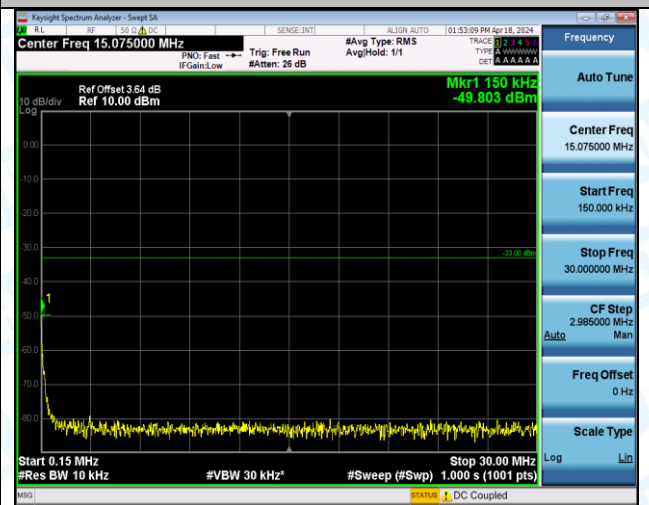

Band4_5MHz_16QAM_19975_1RB#24_0.15~30_0.15~30

Band4_5MHz_16QAM_19975_1RB#24_1000~3000_1000~3000