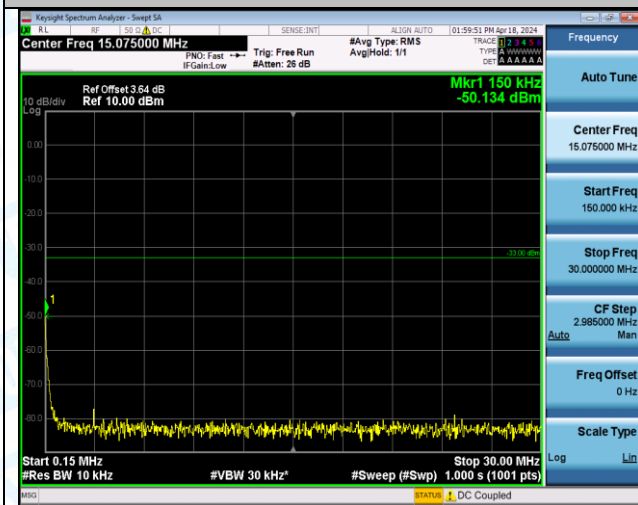

Band4\_5MHz\_QPSK\_20175\_25RB#0\_0.15~30\_0.15~30

Band4\_5MHz\_QPSK\_20175\_25RB#0\_30~1000\_30~1000

Band4\_5MHz\_QPSK\_20175\_25RB#0\_1000~3000\_1000~3000

Band4\_5MHz\_QPSK\_20175\_25RB#0\_3000~20000\_3000~20000