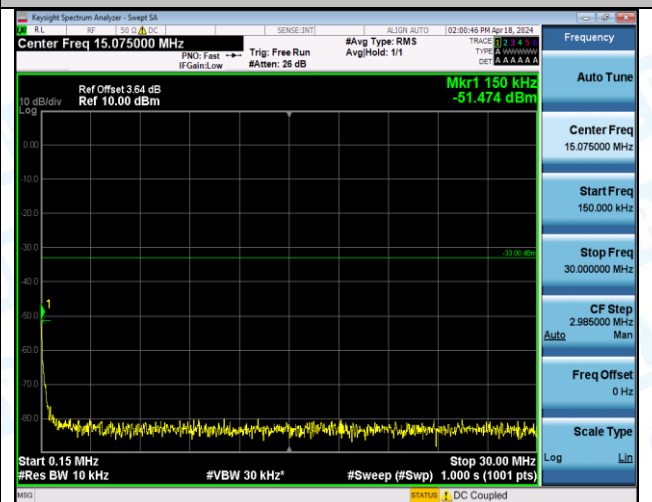

Band4_5MHz_16QAM_20175_25RB#0_0.15~30_0.15~30

Band4_5MHz_16QAM_20175_25RB#0_1000~3000_1000~3000