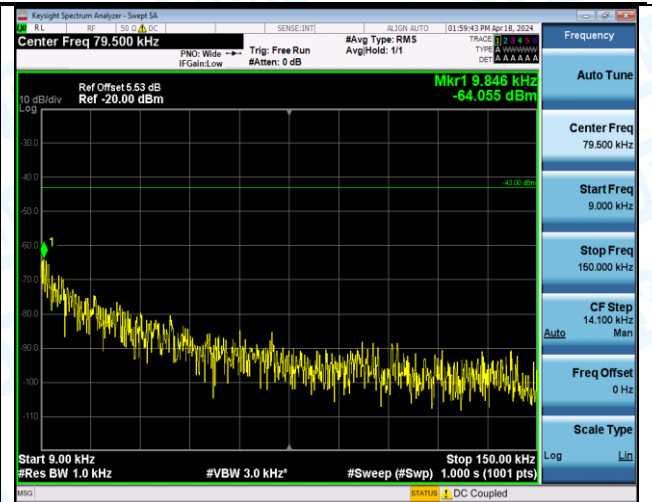

Band4\_5MHz\_QPSK\_20175\_25RB#0\_0.15~30\_0.15~30

Band4\_5MHz\_QPSK\_20175\_25RB#0\_30~1000\_30~1000

Band4\_5MHz\_QPSK\_20175\_25RB#0\_1000~3000\_1000~3000

Band4\_5MHz\_QPSK\_20175\_25RB#0\_3000~20000\_3000~20000