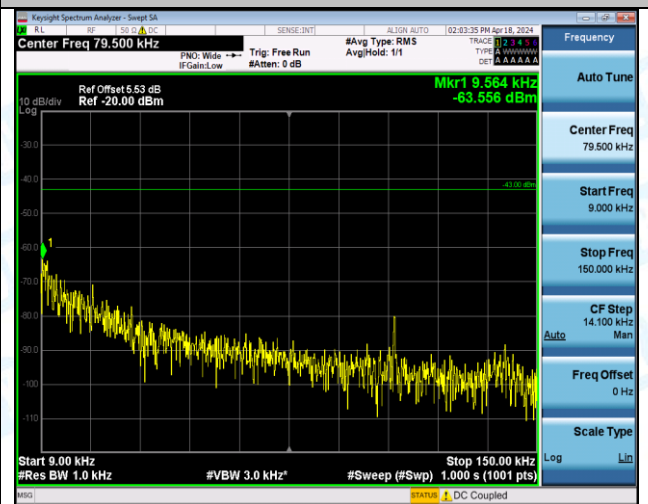

Band4_5MHz_QPSK_20375_1RB#24_0.009~0.15_0.009~0.15

Band4_5MHz_QPSK_20375_1RB#24_30~1000_30~1000