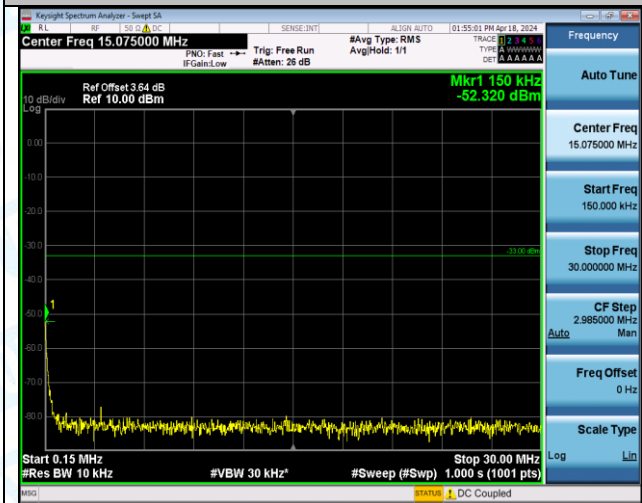

Band4\_5MHz\_16QAM\_19975\_1RB#24\_3000~20000\_3000~20000

Band4\_5MHz\_16QAM\_19975\_25RB#0\_0.009~0.15\_0.009~0.15

Band4\_5MHz\_16QAM\_19975\_25RB#0\_0.15~30\_0.15~30

Band4\_5MHz\_16QAM\_19975\_25RB#0\_30~1000\_30~1000