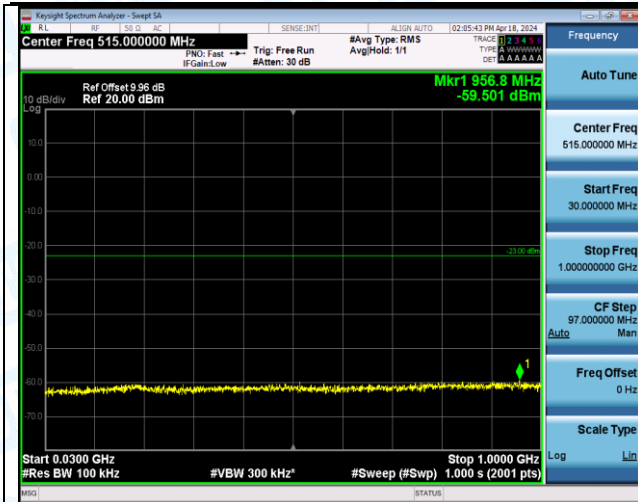

Band4_5MHz_QPSK_20375_25RB#0_30~1000_30~1000

Band4_5MHz_QPSK_20375_25RB#0_3000-20000_3000-20000