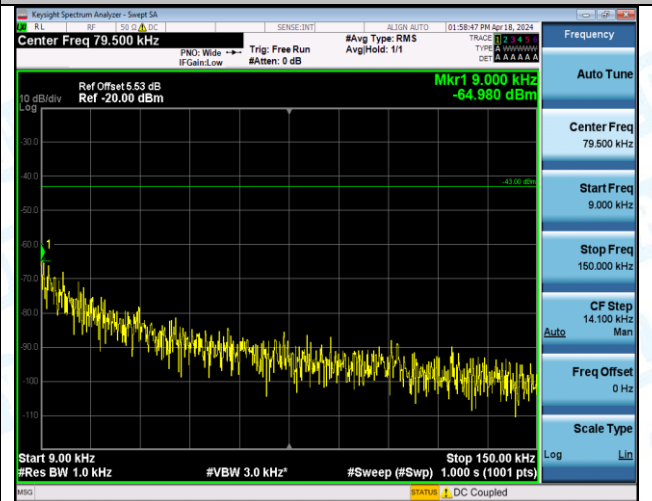

Band4_5MHz_16QAM_20175_1RB#24_0.009~0.15_0.009~0.15

Band4_5MHz_16QAM_20175_1RB#24_30~1000_30~1000