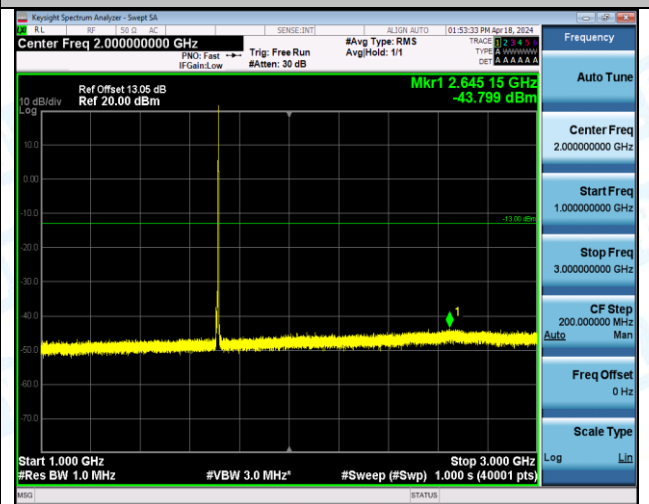

Band4_5MHz_16QAM_19975_1RB#24_1000~3000_1000~3000

Band4_5MHz_16QAM_19975_25RB#0_0.009~0.15_0.009~0.15