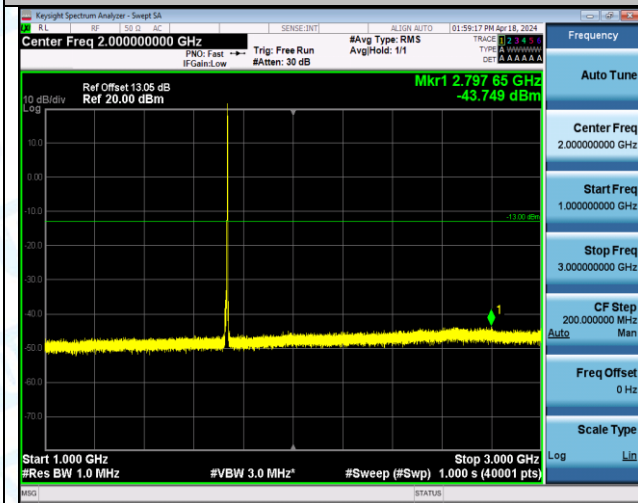

Band4\_5MHz\_16QAM\_20175\_1RB#24\_0.15~30\_0.15~30

Band4\_5MHz\_16QAM\_20175\_1RB#24\_30~1000\_30~1000

Band4\_5MHz\_16QAM\_20175\_1RB#24\_1000~3000\_1000~3000

Band4\_5MHz\_16QAM\_20175\_1RB#24\_3000~20000\_3000~20000