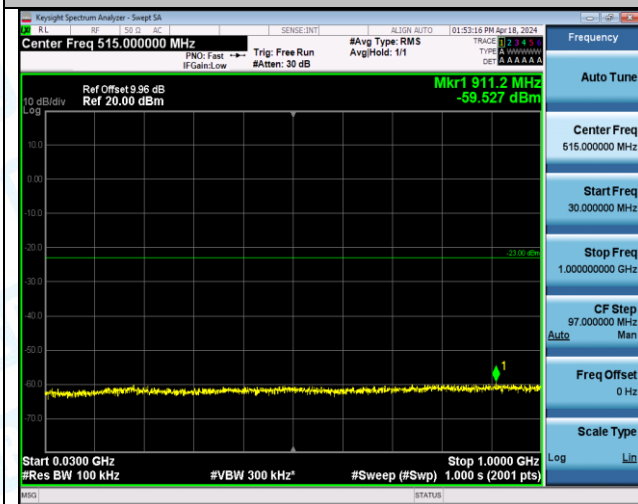

Band4\_5MHz\_16QAM\_19975\_1RB#24\_0.009~0.15\_0.009~0.15

Band4\_5MHz\_16QAM\_19975\_1RB#24\_0.15~30\_0.15~30

Band4\_5MHz\_16QAM\_19975\_1RB#24\_30~1000\_30~1000

Band4\_5MHz\_16QAM\_19975\_1RB#24\_1000~3000\_1000~3000