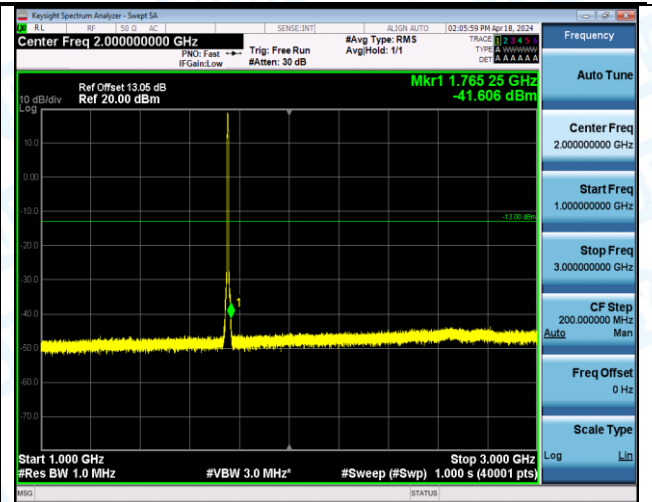

Band4_5MHz_QPSK_20375_25RB#0_1000~3000_1000~3000

Band4_5MHz_16QAM_19975_1RB#0_0.009-0.15_0.009-0.15