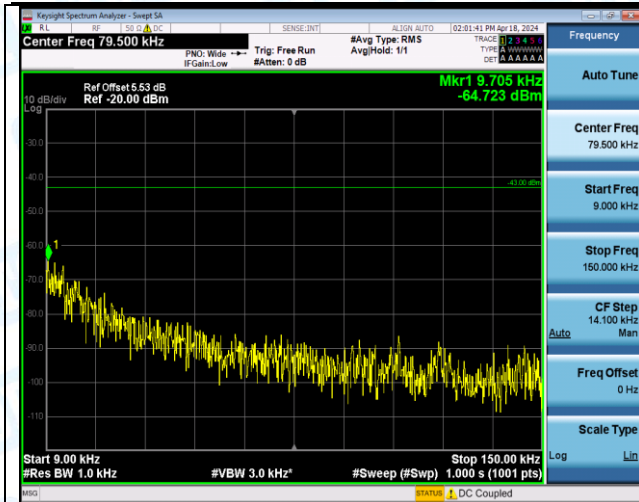

Band4_5MHz_QPSK_20375_1RB#0_0.009~0.15_0.009~0.15

Band4_5MHz_QPSK_20375_1RB#0_30~1000_30~1000