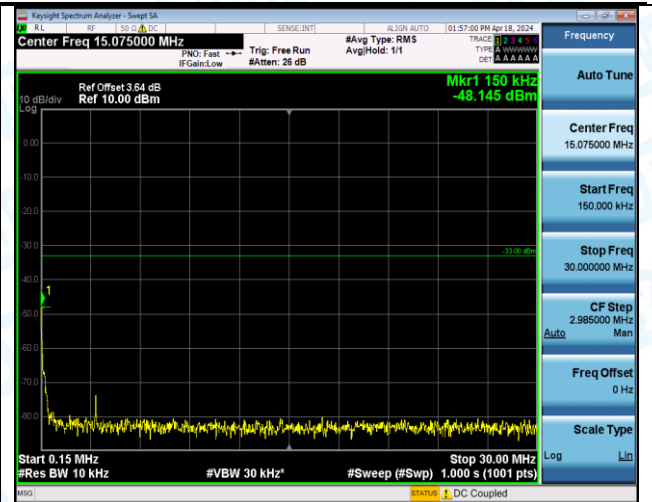

Band4_5MHz_16QAM_20175_1RB#0_0.15~30_0.15~30

Band4_5MHz_16QAM_20175_1RB#0_1000~3000_1000~3000