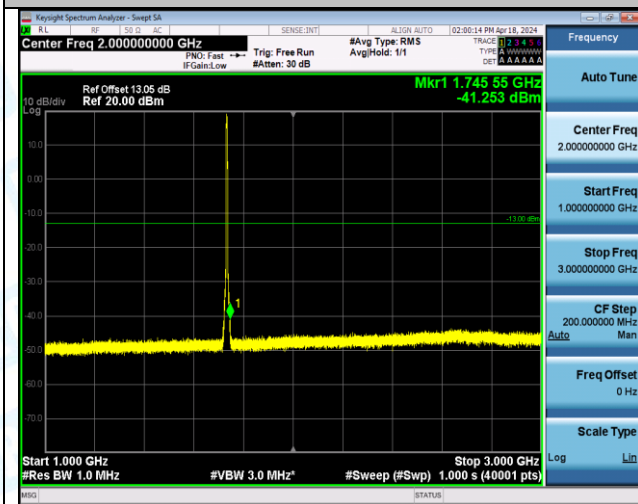

Band4\_5MHz\_QPSK\_20175\_25RB#0\_0.15~30\_0.15~30

Band4\_5MHz\_QPSK\_20175\_25RB#0\_30~1000\_30~1000

Band4\_5MHz\_QPSK\_20175\_25RB#0\_1000~3000\_1000~3000

Band4\_5MHz\_QPSK\_20175\_25RB#0\_3000~20000\_3000~20000