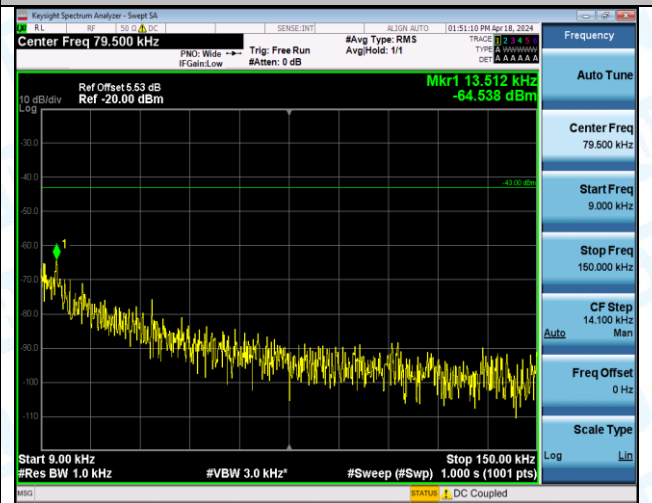

Band4_5MHz_16QAM_19975_1RB#0_0.009-0.15_0.009-0.15

Band4_5MHz_16QAM_19975_1RB#0_30-1000_30-1000