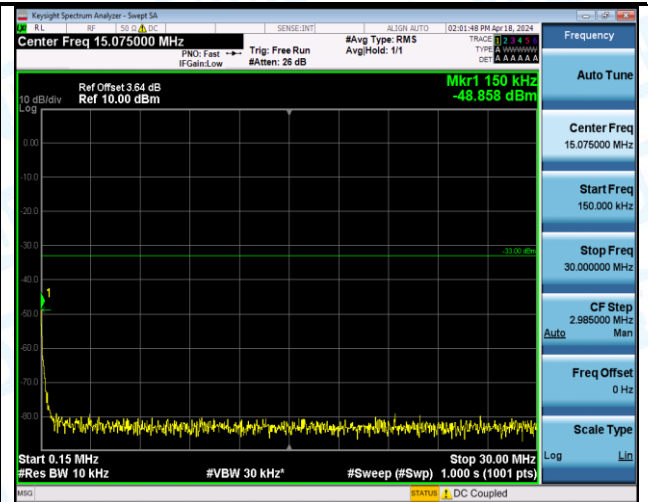

Band4_5MHz_QPSK_20375_1RB#0_0.15~30_0.15~30

Band4_5MHz_QPSK_20375_1RB#0_1000~3000_1000~3000