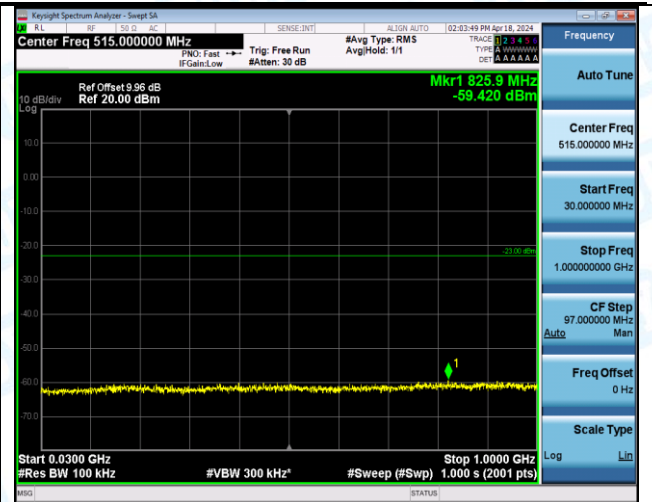

Band4_5MHz_QPSK_20375_1RB#24_30~1000_30~1000

Band4_5MHz_QPSK_20375_1RB#24_3000~20000_3000~20000