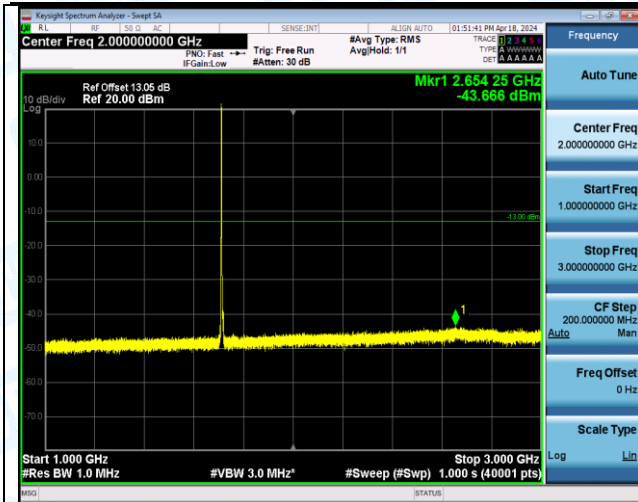

Band4\_5MHz\_16QAM\_19975\_1RB#0\_0.15-30\_0.15-30

Band4\_5MHz\_16QAM\_19975\_1RB#0\_30-1000\_30-1000

Band4\_5MHz\_16QAM\_19975\_1RB#0\_1000-3000\_1000-3000

Band4\_5MHz\_16QAM\_19975\_1RB#0\_3000-20000\_3000-20000