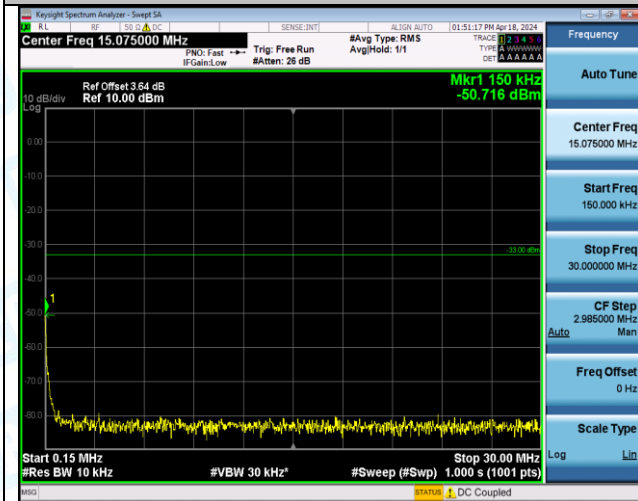

Band4_5MHz_16QAM_19975_1RB#0_0.15-30_0.15-30

Band4_5MHz_16QAM_19975_1RB#0_1000-3000_1000-3000