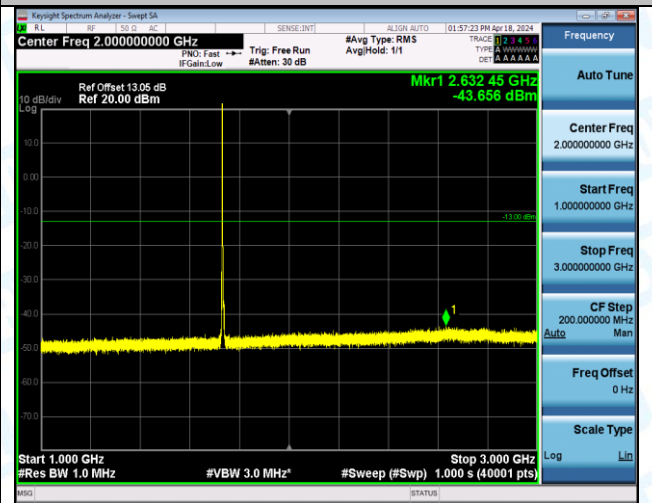

Band4_5MHz_16QAM_20175_1RB#0_1000~3000_1000~3000

Band4_5MHz_16QAM_20175_1RB#24_0.009~0.15_0.009~0.15