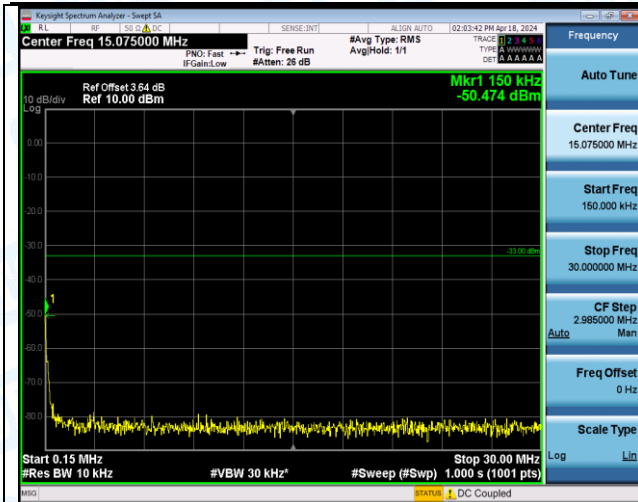

Band4\_5MHz\_QPSK\_20375\_1RB#0\_3000~20000\_3000~20000

Band4\_5MHz\_QPSK\_20375\_1RB#24\_0.009~0.15\_0.009~0.15

Band4\_5MHz\_QPSK\_20375\_1RB#24\_0.15~30\_0.15~30

Band4\_5MHz\_QPSK\_20375\_1RB#24\_30~1000\_30~1000