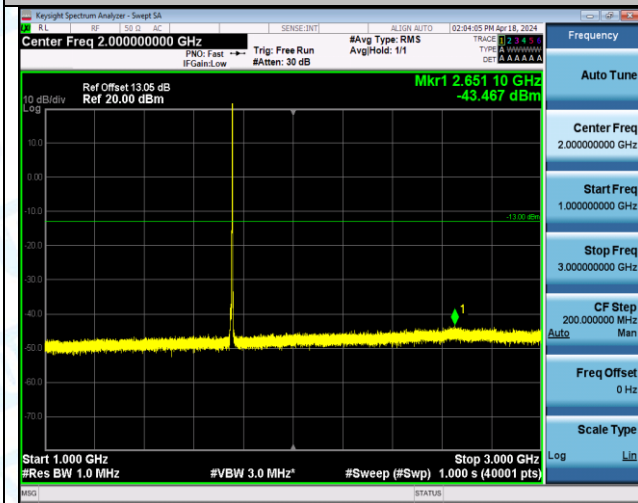

Band4_5MHz_QPSK_20375_1RB#24_1000~3000_1000~3000

Band4_5MHz_QPSK_20375_25RB#0_0.009~0.15_0.009~0.15