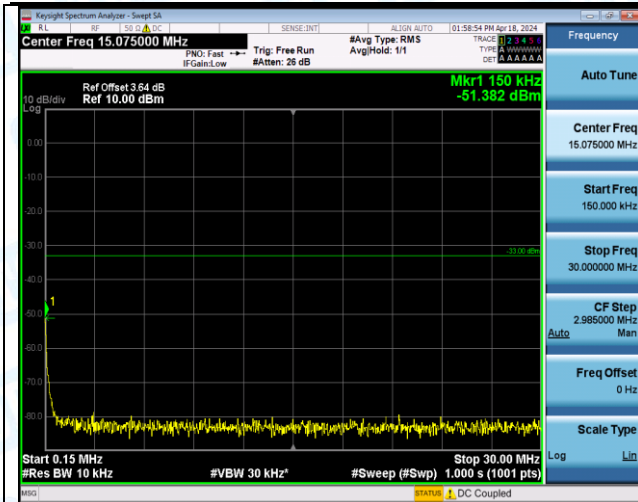

Band4_5MHz_16QAM_20175_1RB#24_0.15~30_0.15~30

Band4_5MHz_16QAM_20175_1RB#24_1000~3000_1000~3000