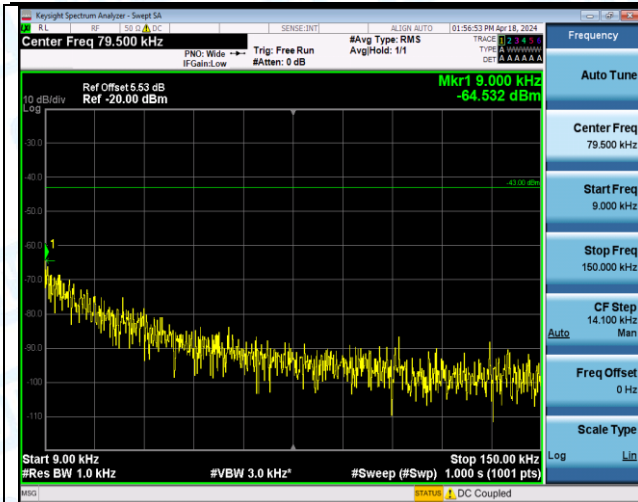

Band4\_5MHz\_16QAM\_19975\_25RB#0\_1000~3000\_1000~3000

Band4\_5MHz\_16QAM\_19975\_25RB#0\_3000~20000\_3000~20000

Band4\_5MHz\_16QAM\_20175\_1RB#0\_0.009~0.15\_0.009~0.15

Band4\_5MHz\_16QAM\_20175\_1RB#0\_0.15~30\_0.15~30