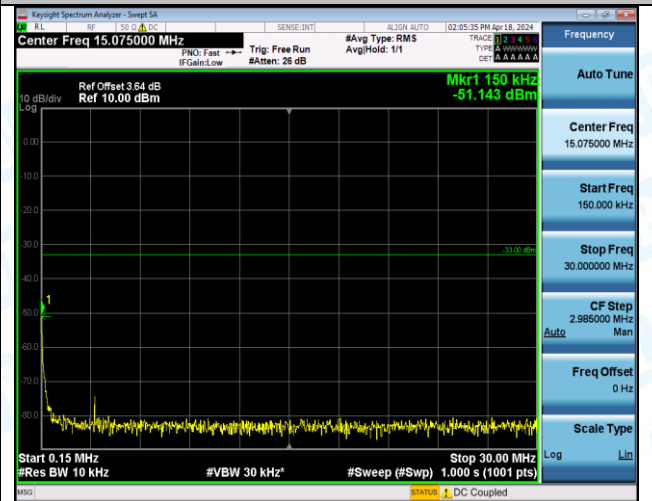

Band4_5MHz_QPSK_20375_25RB#0_0.15~30_0.15~30

Band4_5MHz_QPSK_20375_25RB#0_1000~3000_1000~3000