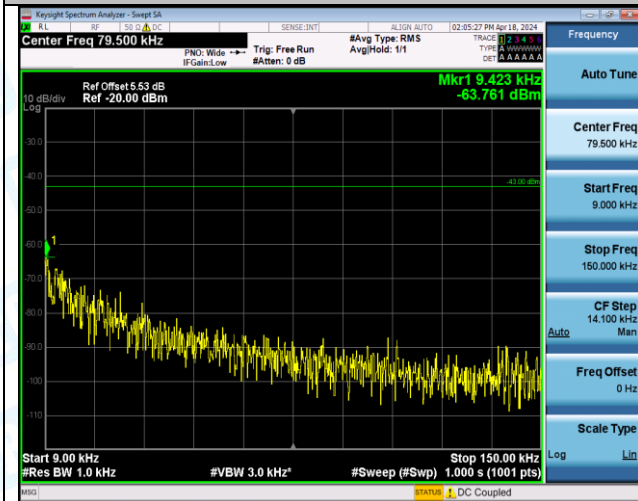

Band4\_5MHz\_QPSK\_20375\_1RB#24\_1000~3000\_1000~3000

Band4\_5MHz\_QPSK\_20375\_1RB#24\_3000~20000\_3000~20000

Band4\_5MHz\_QPSK\_20375\_25RB#0\_0.009~0.15\_0.009~0.15

Band4\_5MHz\_QPSK\_20375\_25RB#0\_0.15~30\_0.15~30