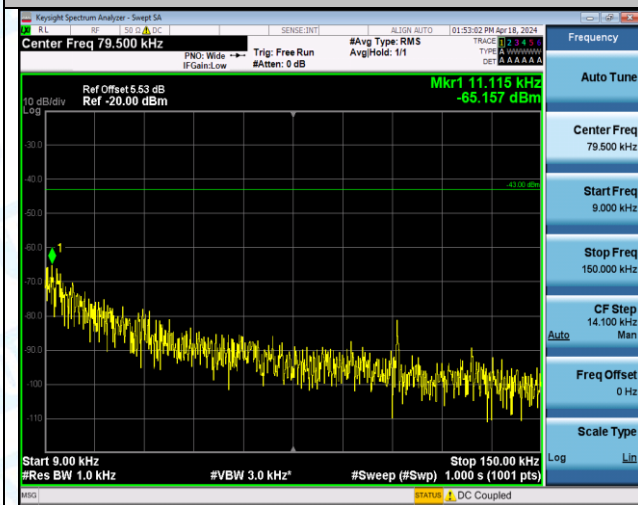

Band4_5MHz_16QAM_19975_1RB#24_0.009~0.15_0.009~0.15

Band4_5MHz_16QAM_19975_1RB#24_30~1000_30~1000