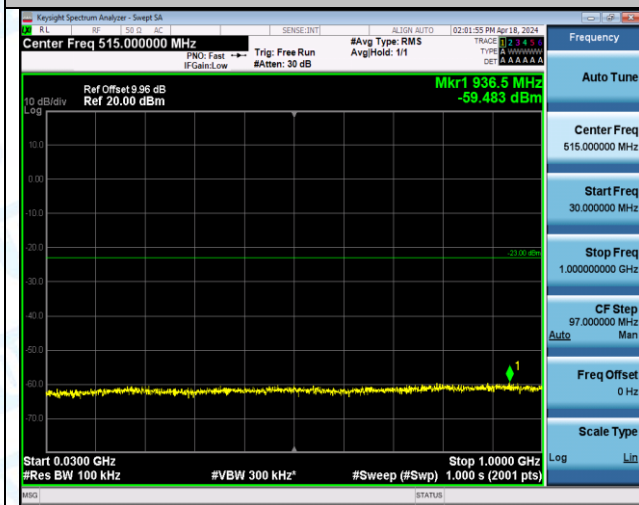

Band4\_5MHz\_QPSK\_20375\_1RB#0\_0.009~0.15\_0.009~0.15

Band4\_5MHz\_QPSK\_20375\_1RB#0\_0.15~30\_0.15~30

Band4\_5MHz\_QPSK\_20375\_1RB#0\_30~1000\_30~1000

Band4\_5MHz\_QPSK\_20375\_1RB#0\_1000~3000\_1000~3000