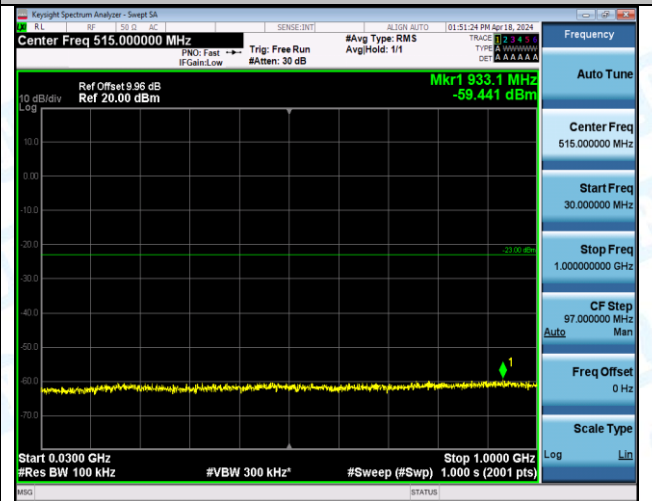

Band4_5MHz_16QAM_19975_1RB#0_30-1000_30-1000

Band4_5MHz_16QAM_19975_1RB#0_3000-20000_3000-20000