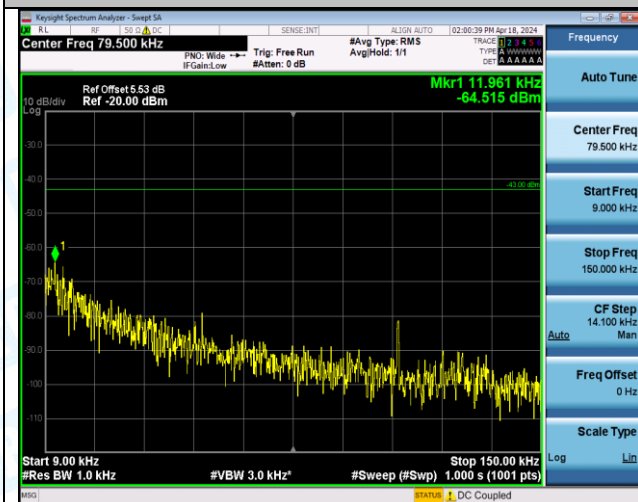

Band4_5MHz_16QAM_20175_25RB#0_0.009~0.15_0.009~0.15

Band4_5MHz_16QAM_20175_25RB#0_30~1000_30~1000