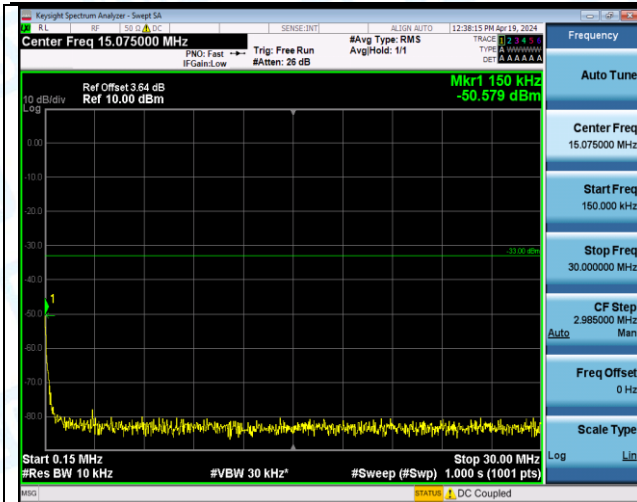

Band2\_15MHz\_QPSK\_18900\_1RB#0\_3000~20000\_3000~20000

Band2\_15MHz\_QPSK\_18900\_1RB#74\_0.009~0.15\_0.009~0.15

Band2\_15MHz\_QPSK\_18900\_1RB#74\_0.15~30\_0.15~30

Band2\_15MHz\_QPSK\_18900\_1RB#74\_30~1000\_30~1000