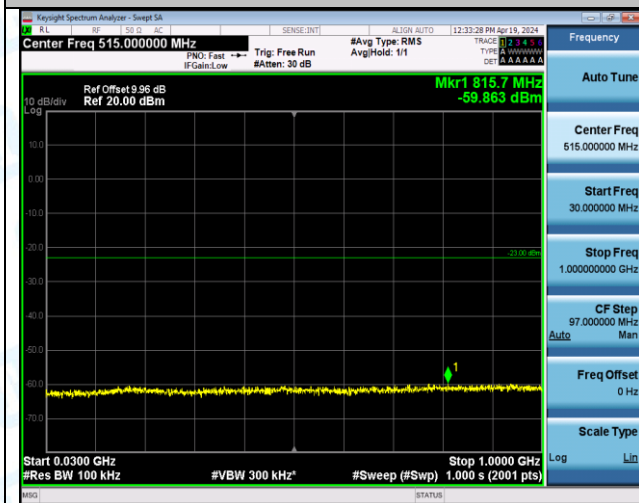

Band2_15MHz_16QAM_18675_1RB#0_30~1000_30~1000

Band2_15MHz_16QAM_18675_1RB#0_3000~20000_3000~20000