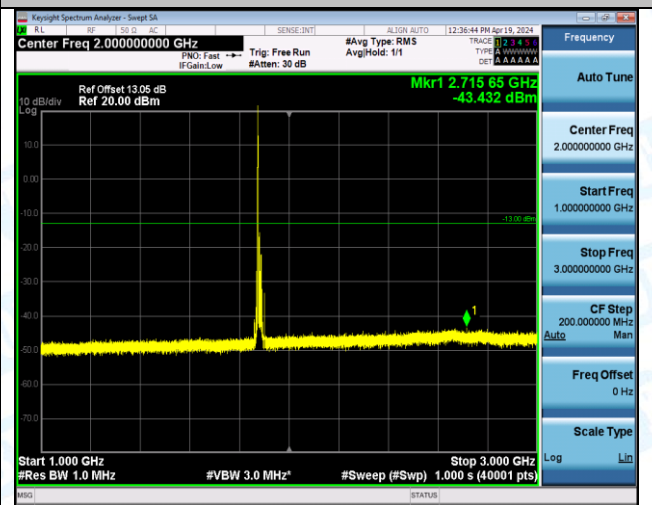

Band2_15MHz_QPSK_18900_1RB#0_1000~3000_1000~3000

Band2_15MHz_QPSK_18900_1RB#74_0.009~0.15_0.009~0.15