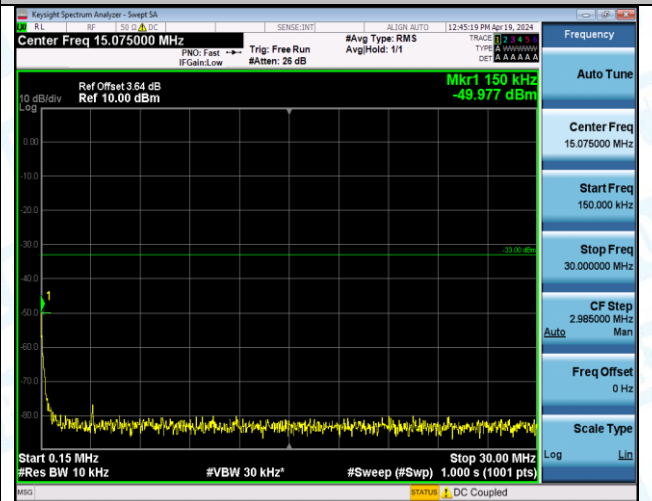

Band2_15MHz_QPSK_18900_75RB#0_0.15~30_0.15~30

Band2_15MHz_QPSK_18900_75RB#0_1000~3000_1000~3000