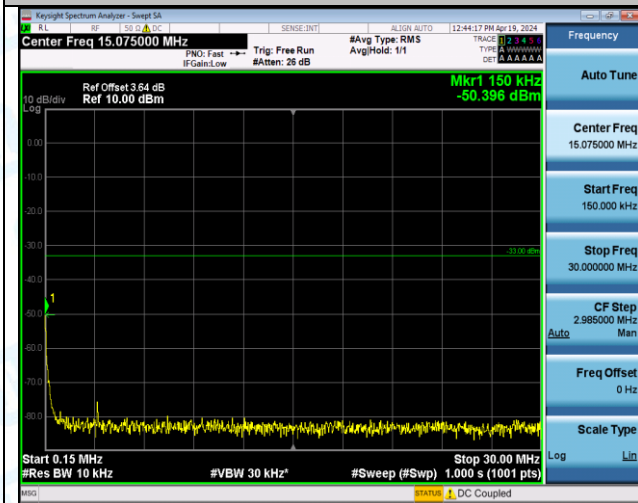

Band2\_15MHz\_QPSK\_18675\_75RB#0\_0.15~30\_0.15~30

Band2\_15MHz\_QPSK\_18675\_75RB#0\_30~1000\_30~1000

Band2\_15MHz\_QPSK\_18675\_75RB#0\_1000~3000\_1000~3000

Band2\_15MHz\_QPSK\_18675\_75RB#0\_3000~20000\_3000~20000