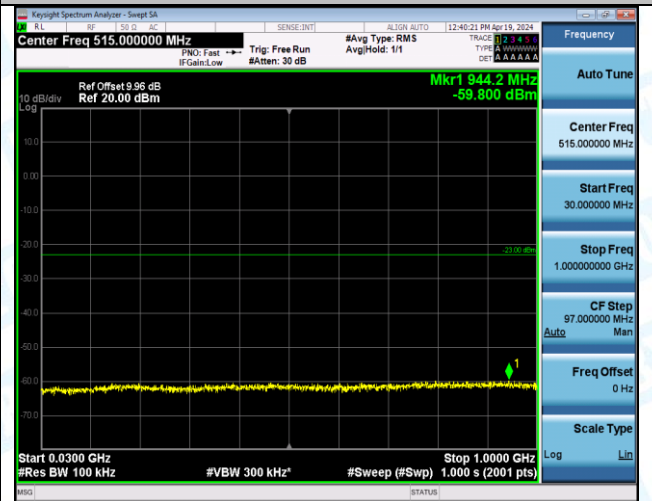

Band2_15MHz_QPSK_19125_1RB#0_30~1000_30~1000

Band2_15MHz_QPSK_19125_1RB#0_3000~20000_3000~20000