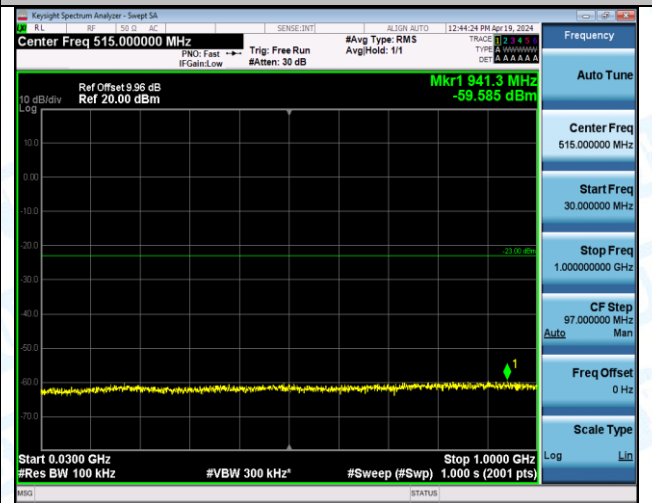

Band2\_15MHz\_QPSK\_18675\_75RB#0\_0.15~30\_0.15~30

Band2\_15MHz\_QPSK\_18675\_75RB#0\_30~1000\_30~1000

Band2\_15MHz\_QPSK\_18675\_75RB#0\_1000~3000\_1000~3000

Band2\_15MHz\_QPSK\_18675\_75RB#0\_3000~20000\_3000~20000