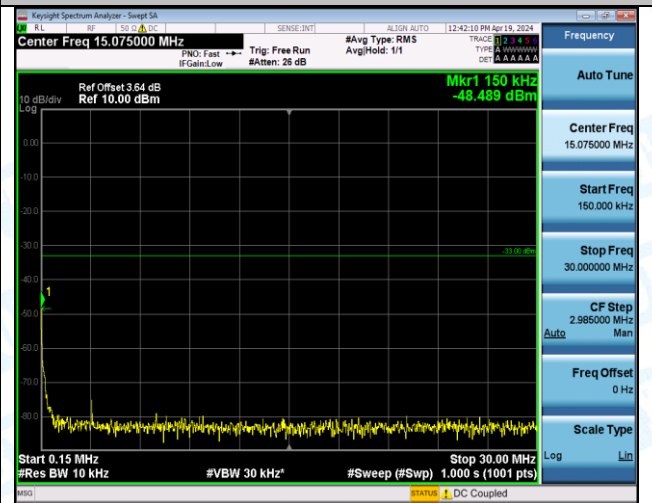

Band2_15MHz_QPSK_19125_1RB#74_0.15~30_0.15~30

Band2_15MHz_QPSK_19125_1RB#74_1000~3000_1000~3000