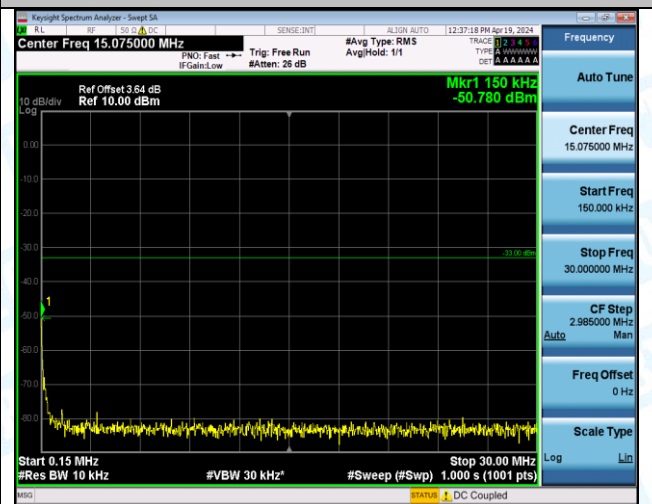

Band2_15MHz_16QAM_18900_1RB#0_0.15~30_0.15~30

Band2_15MHz_16QAM_18900_1RB#0_1000~3000_1000~3000