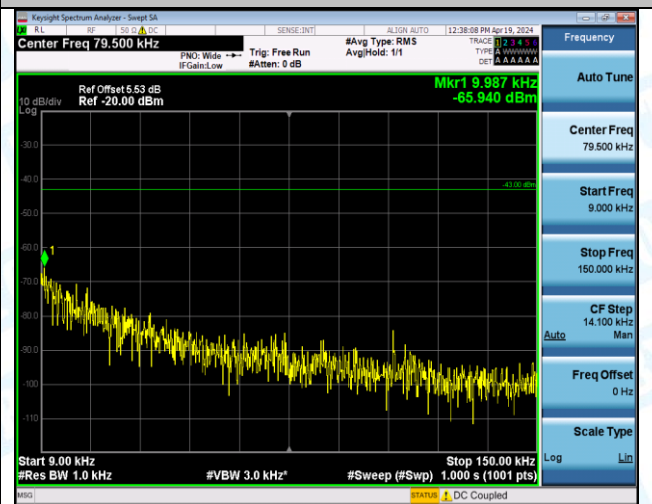

Band2_15MHz_QPSK_18900_1RB#74_0.009~0.15_0.009~0.15

Band2_15MHz_QPSK_18900_1RB#74_30~1000_30~1000