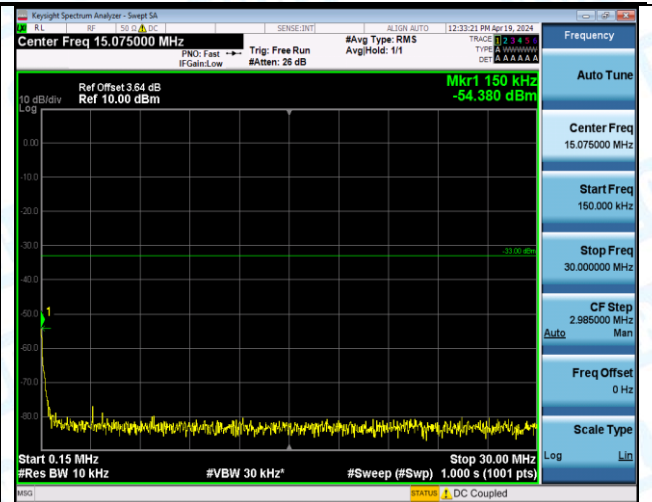

Band2_15MHz_16QAM_18675_1RB#0_0.15~30_0.15~30

Band2_15MHz_16QAM_18675_1RB#0_1000~3000_1000~3000