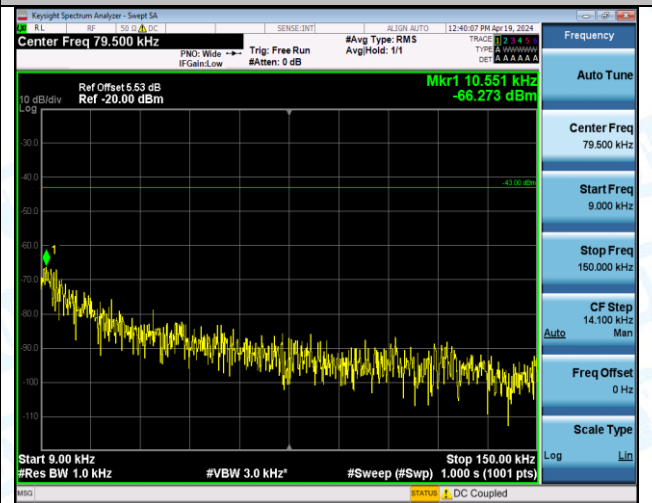

Band2_15MHz_QPSK_19125_1RB#0_0.009~0.15_0.009~0.15

Band2_15MHz_QPSK_19125_1RB#0_30~1000_30~1000