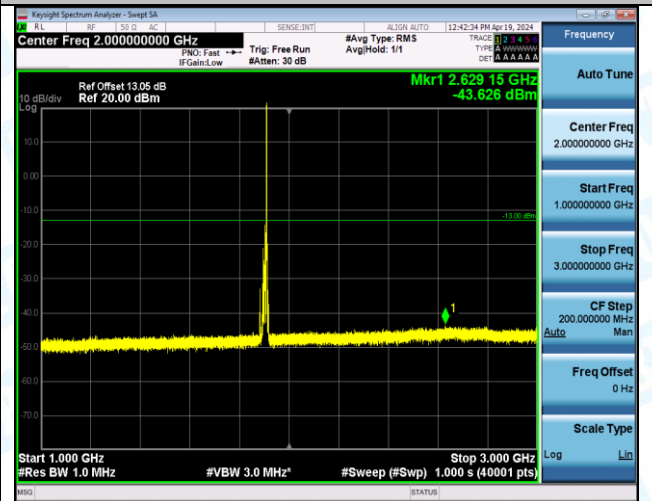

Band2_15MHz_QPSK_19125_1RB#74_1000~3000_1000~3000

Band2_15MHz_QPSK_19125_75RB#0_0.009~0.15_0.009~0.15