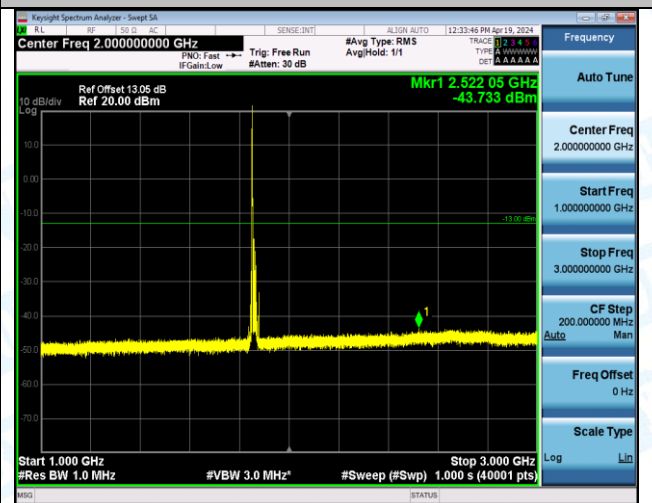

Band2_15MHz_16QAM_18675_1RB#0_1000~3000_1000~3000

Band2_15MHz_16QAM_18675_1RB#74_0.009~0.15_0.009~0.15