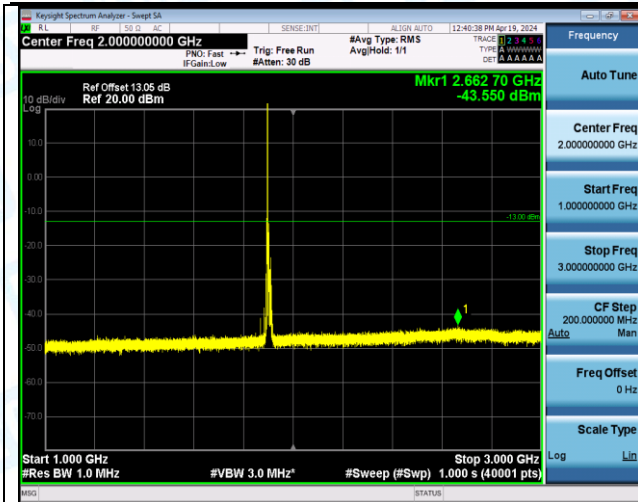

Band2\_15MHz\_QPSK\_19125\_1RB#0\_0.15~30\_0.15~30

Band2\_15MHz\_QPSK\_19125\_1RB#0\_30~1000\_30~1000

Band2\_15MHz\_QPSK\_19125\_1RB#0\_1000~3000\_1000~3000

Band2\_15MHz\_QPSK\_19125\_1RB#0\_3000~20000\_3000~20000