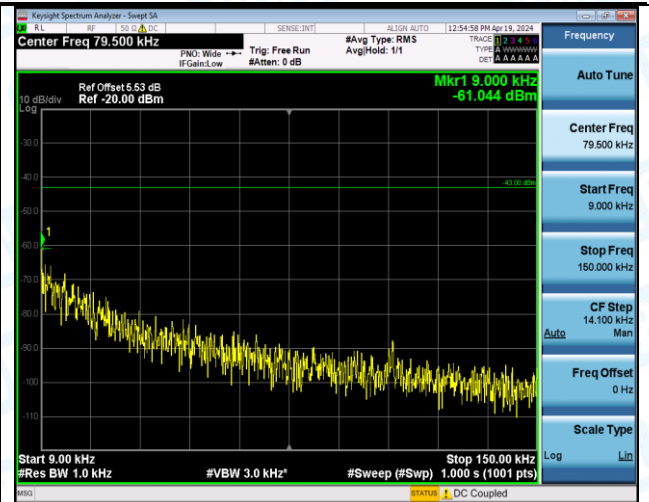

Band2_15MHz_QPSK_19125_75RB#0_0.009~0.15_0.009~0.15

Band2_15MHz_QPSK_19125_75RB#0_30~1000_30~1000