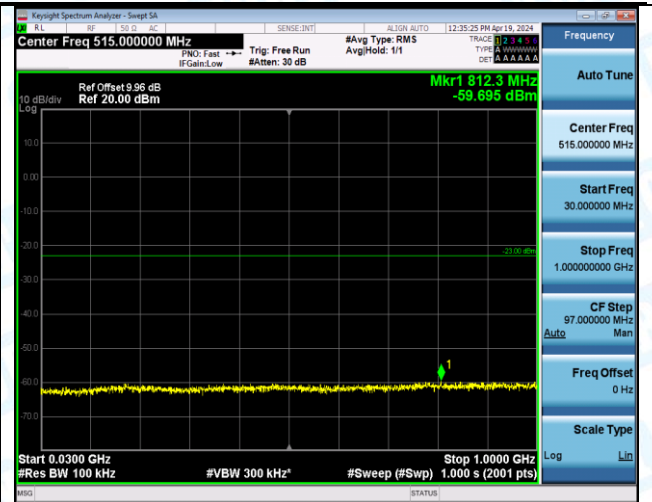

Band2_15MHz_16QAM_18675_1RB#74_30~1000_30~1000

Band2_15MHz_16QAM_18675_1RB#74_3000~20000_3000~20000