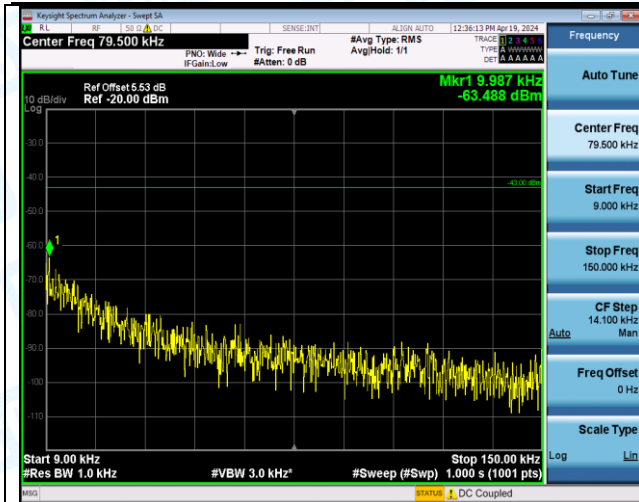

Band2\_15MHz\_QPSK\_18675\_75RB#0\_0.15~30\_0.15~30

Band2\_15MHz\_QPSK\_18675\_75RB#0\_30~1000\_30~1000

Band2\_15MHz\_QPSK\_18675\_75RB#0\_1000~3000\_1000~3000

Band2\_15MHz\_QPSK\_18675\_75RB#0\_3000~20000\_3000~20000

Band2\_15MHz\_QPSK\_18900\_1RB#0\_0.009~0.15\_0.009~0.15

Band2\_15MHz\_QPSK\_18900\_1RB#0\_0.15~30\_0.15~30

Band2\_15MHz\_QPSK\_18900\_1RB#0\_30~1000\_30~1000

Band2\_15MHz\_QPSK\_18900\_1RB#0\_1000~3000\_1000~3000