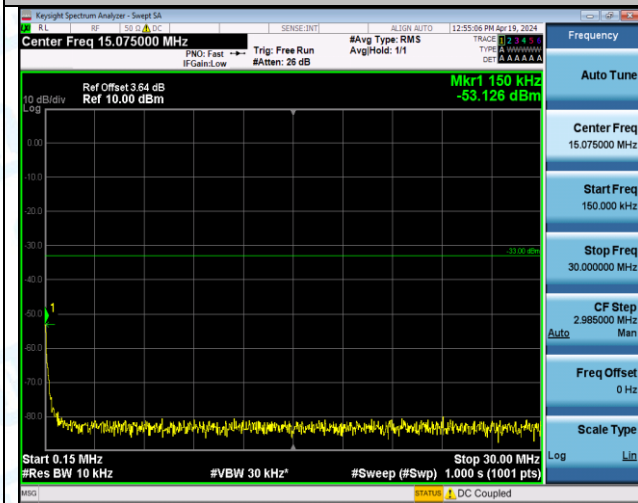

Band2\_15MHz\_QPSK\_19125\_1RB#74\_3000~20000\_3000~20000

Band2\_15MHz\_QPSK\_19125\_75RB#0\_0.009~0.15\_0.009~0.15

Band2\_15MHz\_QPSK\_19125\_75RB#0\_0.15~30\_0.15~30

Band2\_15MHz\_QPSK\_19125\_75RB#0\_30~1000\_30~1000