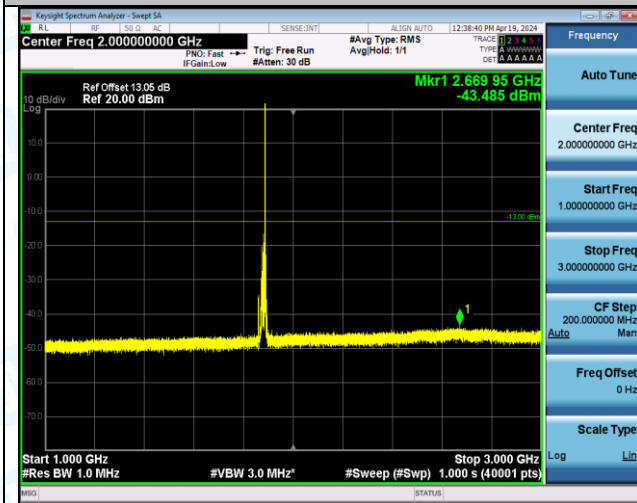

Band2_15MHz_QPSK_18900_1RB#74_1000~3000_1000~3000

Band2_15MHz_QPSK_18900_75RB#0_0.009~0.15_0.009~0.15