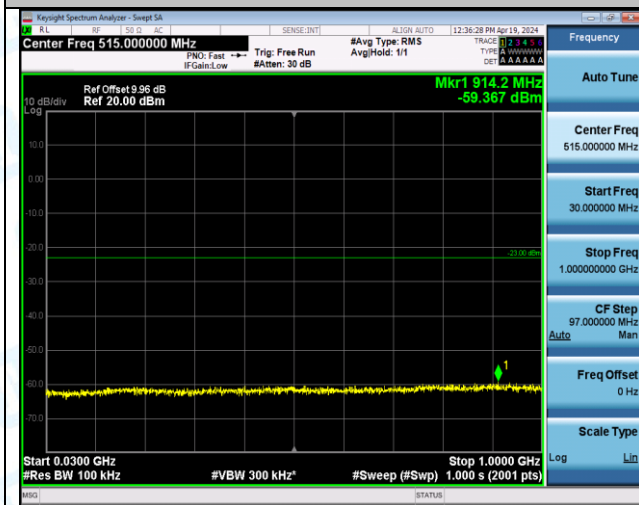

Band2\_15MHz\_QPSK\_18900\_1RB#0\_0.009~0.15\_0.009~0.15

Band2\_15MHz\_QPSK\_18900\_1RB#0\_0.15~30\_0.15~30

Band2\_15MHz\_QPSK\_18900\_1RB#0\_30~1000\_30~1000

Band2\_15MHz\_QPSK\_18900\_1RB#0\_1000~3000\_1000~3000