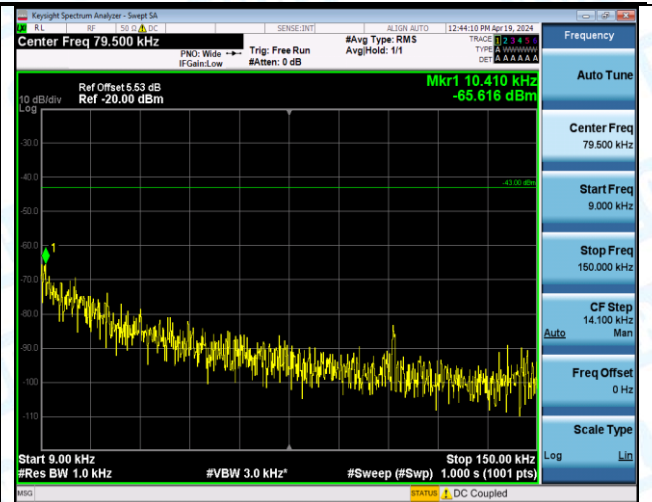

Band2\_15MHz\_QPSK\_18675\_75RB#0\_0.15~30\_0.15~30

Band2\_15MHz\_QPSK\_18675\_75RB#0\_30~1000\_30~1000

Band2\_15MHz\_QPSK\_18675\_75RB#0\_1000~3000\_1000~3000

Band2\_15MHz\_QPSK\_18675\_75RB#0\_3000~20000\_3000~20000

Band2\_15MHz\_QPSK\_18900\_1RB#0\_0.009~0.15\_0.009~0.15

Band2\_15MHz\_QPSK\_18900\_1RB#0\_0.15~30\_0.15~30

Band2\_15MHz\_QPSK\_18900\_1RB#0\_30~1000\_30~1000

Band2\_15MHz\_QPSK\_18900\_1RB#0\_1000~3000\_1000~3000