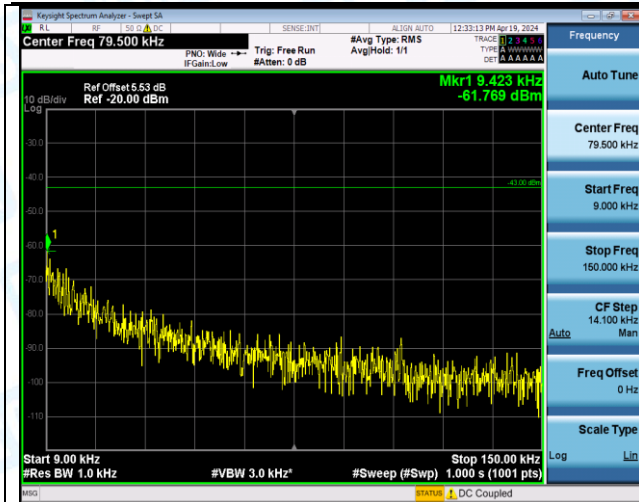

Band2\_15MHz\_QPSK\_19125\_75RB#0\_1000~3000\_1000~3000

Band2\_15MHz\_QPSK\_19125\_75RB#0\_3000~20000\_3000~20000

Band2\_15MHz\_16QAM\_18675\_1RB#0\_0.009~0.15\_0.009~0.15

Band2\_15MHz\_16QAM\_18675\_1RB#0\_0.15~30\_0.15~30