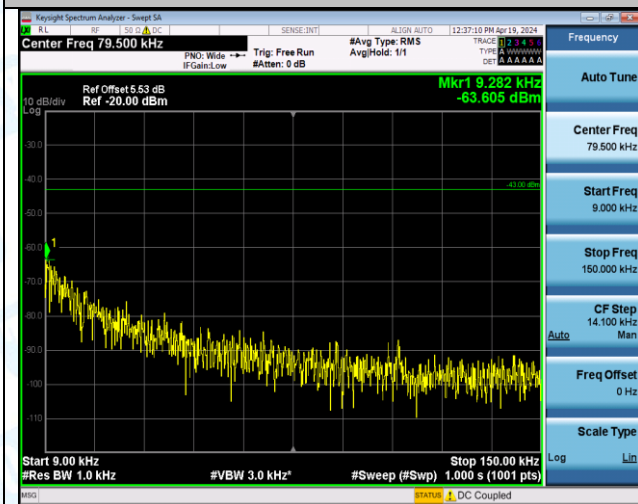

Band2_15MHz_16QAM_18900_1RB#0_0.009~0.15_0.009~0.15

Band2_15MHz_16QAM_18900_1RB#0_30~1000_30~1000