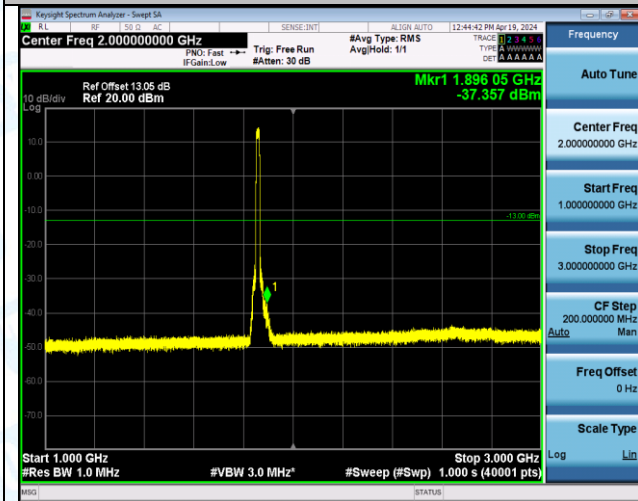

Band2\_15MHz\_QPSK\_18675\_75RB#0\_0.15~30\_0.15~30

Band2\_15MHz\_QPSK\_18675\_75RB#0\_30~1000\_30~1000

Band2\_15MHz\_QPSK\_18675\_75RB#0\_1000~3000\_1000~3000

Band2\_15MHz\_QPSK\_18675\_75RB#0\_3000~20000\_3000~20000