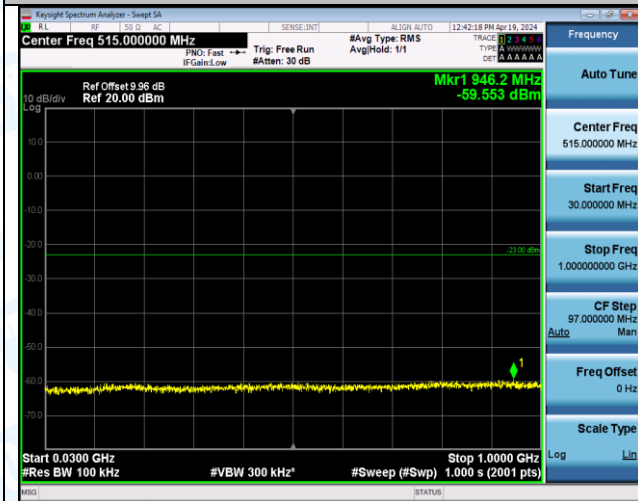

Band2\_15MHz\_QPSK\_19125\_1RB#74\_0.009~0.15\_0.009~0.15

Band2\_15MHz\_QPSK\_19125\_1RB#74\_0.15~30\_0.15~30

Band2\_15MHz\_QPSK\_19125\_1RB#74\_30~1000\_30~1000

Band2\_15MHz\_QPSK\_19125\_1RB#74\_1000~3000\_1000~3000