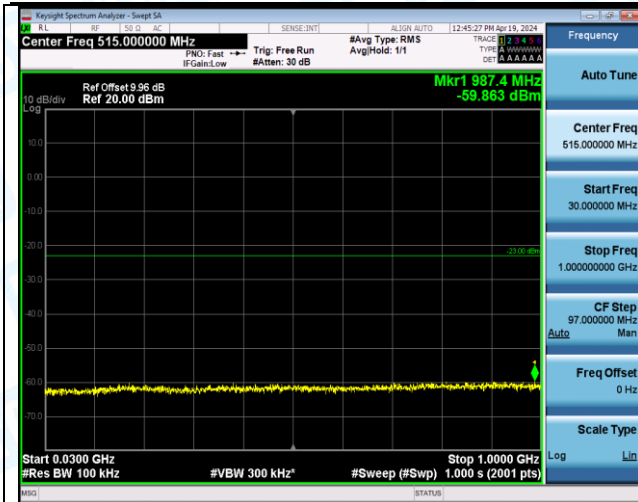

Band2_15MHz_QPSK_18900_75RB#0_30~1000_30~1000

Band2_15MHz_QPSK_18900_75RB#0_3000~20000_3000~20000