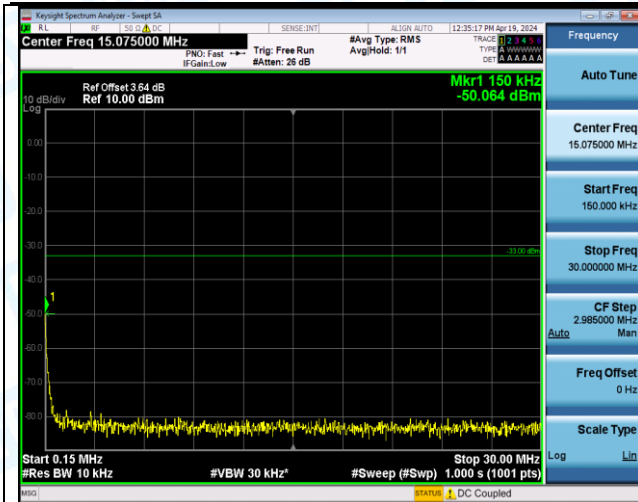

Band2_15MHz_16QAM_18675_1RB#74_0.15~30_0.15~30

Band2_15MHz_16QAM_18675_1RB#74_1000~3000_1000~3000