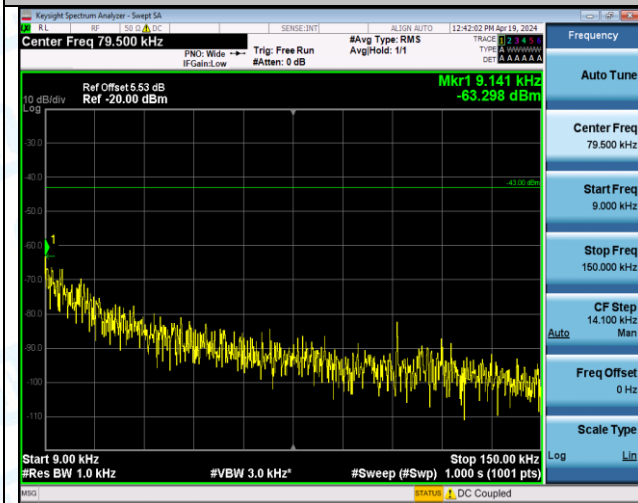

Band2_15MHz_QPSK_19125_1RB#74_0.009~0.15_0.009~0.15

Band2_15MHz_QPSK_19125_1RB#74_30~1000_30~1000