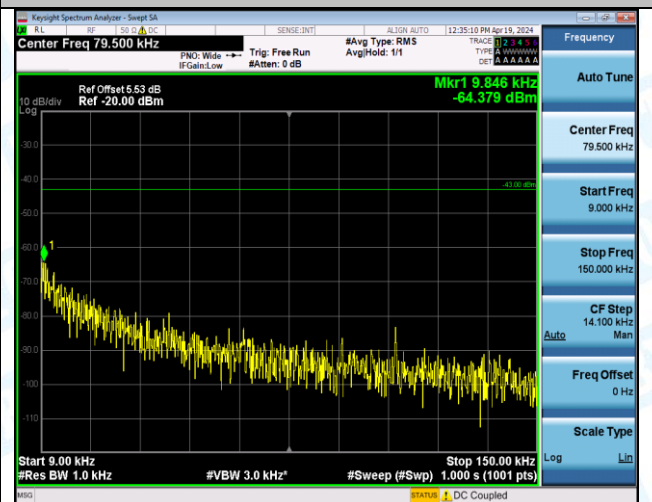

Band2_15MHz_16QAM_18675_1RB#74_0.009~0.15_0.009~0.15

Band2_15MHz_16QAM_18675_1RB#74_30~1000_30~1000