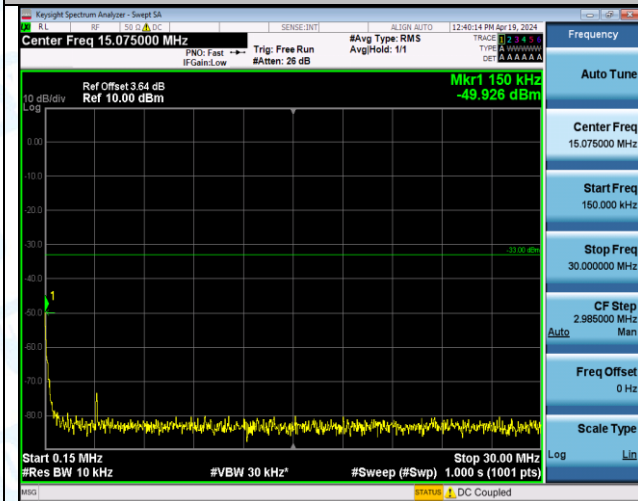

Band2_15MHz_QPSK_19125_1RB#0_0.15~30_0.15~30

Band2_15MHz_QPSK_19125_1RB#0_1000~3000_1000~3000