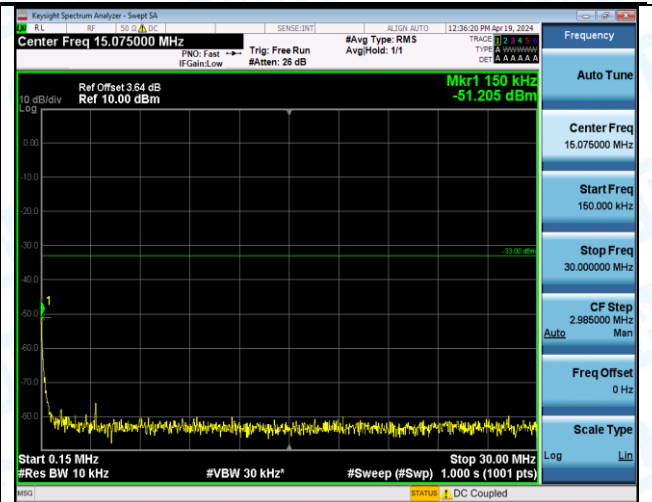

Band2_15MHz_QPSK_18900_1RB#0_0.15~30_0.15~30

Band2_15MHz_QPSK_18900_1RB#0_1000~3000_1000~3000