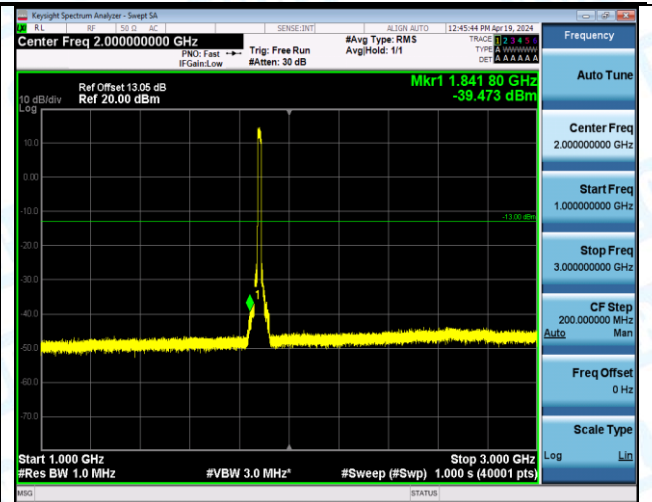

Band2_15MHz_QPSK_18900_75RB#0_1000~3000_1000~3000

Band2_15MHz_QPSK_19125_1RB#0_0.009~0.15_0.009~0.15