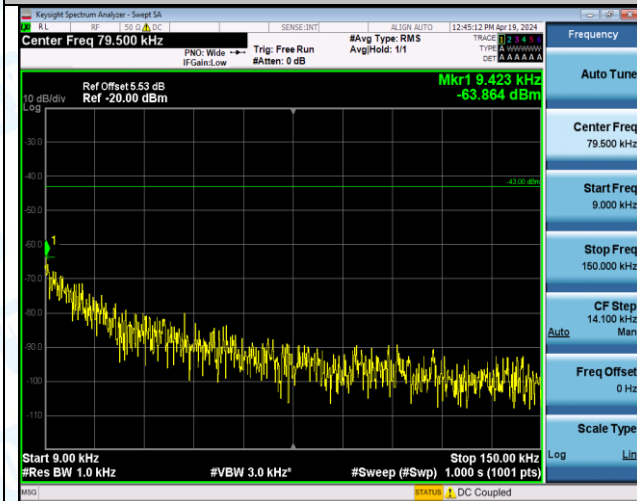

Band2\_15MHz\_QPSK\_18900\_1RB#74\_1000~3000\_1000~3000

Band2\_15MHz\_QPSK\_18900\_1RB#74\_3000~20000\_3000~20000

Band2\_15MHz\_QPSK\_18900\_75RB#0\_0.009~0.15\_0.009~0.15

Band2\_15MHz\_QPSK\_18900\_75RB#0\_0.15~30\_0.15~30