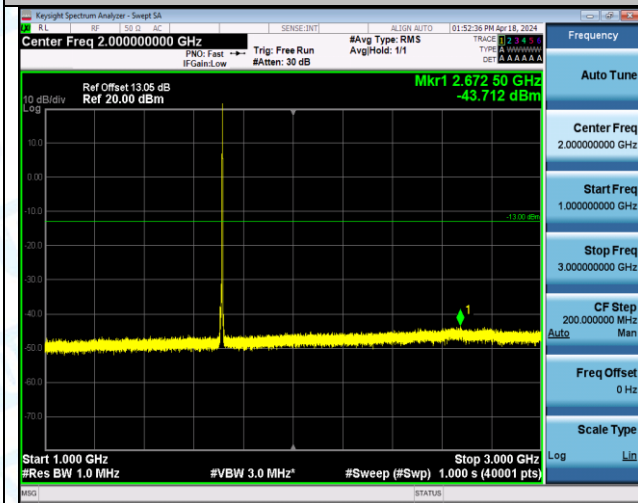

Band4_5MHz_QPSK_19975_1RB#24_1000~3000_1000~3000

Band4_5MHz_QPSK_19975_25RB#0_0.009~0.15_0.009~0.15