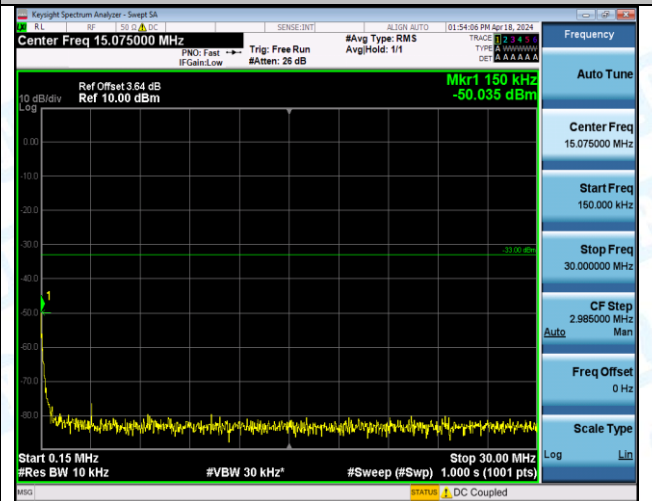

Band4_5MHz_QPSK_19975_1RB#24_1000~3000_1000~3000

Band4_5MHz_QPSK_19975_1RB#24_3000~20000_3000~20000

Band4_5MHz_QPSK_19975_25RB#0_0.009~0.15_0.009~0.15

Band4_5MHz_QPSK_19975_25RB#0_0.15~30_0.15~30

Band4_5MHz_QPSK_19975_25RB#0_30~1000_30~1000