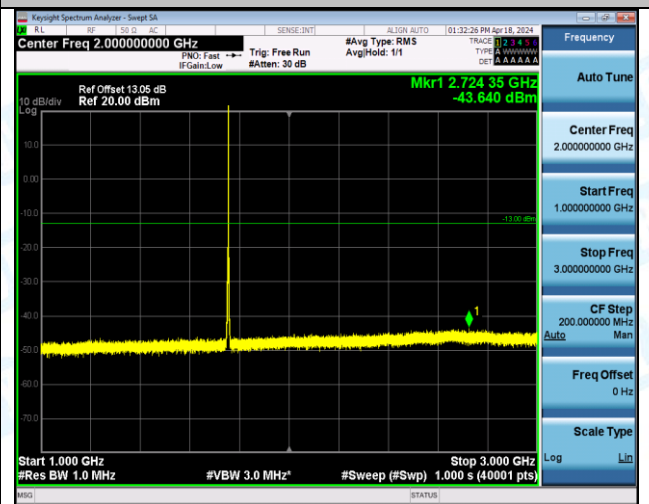

Band4_3MHz_16QAM_20385_1RB#14_1000~3000_1000~3000

Band4_3MHz_16QAM_20385_15RB#0_0.009~0.15_0.009~0.15