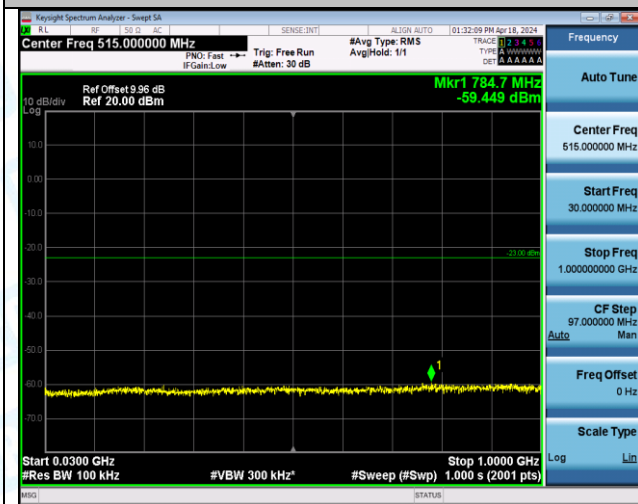

Band4_3MHz_16QAM_20385_1RB#14_30~1000_30~1000

Band4_3MHz_16QAM_20385_1RB#14_3000~20000_3000~20000