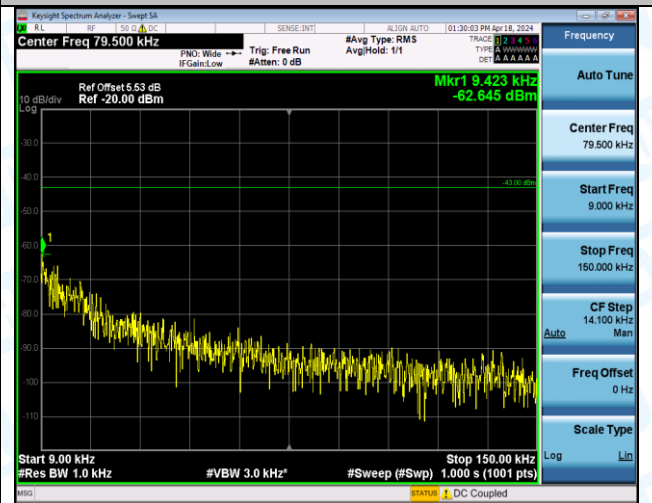

Band4_3MHz_16QAM_20175_15RB#0_1000~3000_1000~3000

Band4_3MHz_16QAM_20175_15RB#0_3000~20000_3000~20000

Band4_3MHz_16QAM_20385_1RB#0_0.009~0.15_0.009~0.15

Band4_3MHz_16QAM_20385_1RB#0_0.15~30_0.15~30

Band4_3MHz_16QAM_20385_1RB#0_30~1000_30~1000