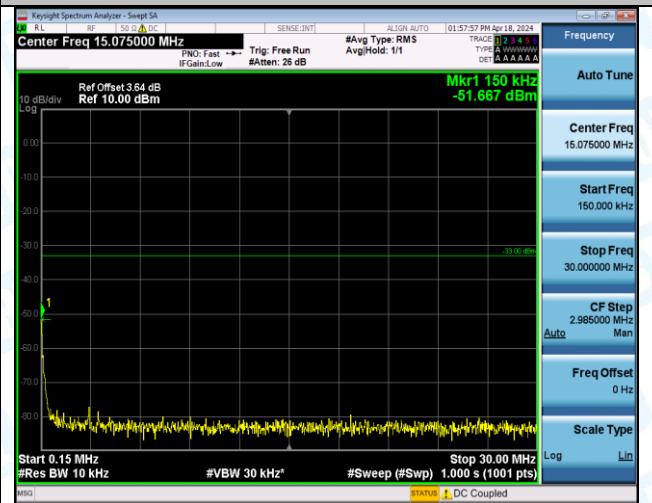

Band4_5MHz_QPSK_20175_1RB#0_1000-3000_1000-3000

Band4_5MHz_QPSK_20175_1RB#0_3000-20000_3000-20000

Band4_5MHz_QPSK_20175_1RB#24_0.009-0.15_0.009-0.15

Band4_5MHz_QPSK_20175_1RB#24_0.15-30_0.15-30

Band4_5MHz_QPSK_20175_1RB#24_30-1000_30-1000