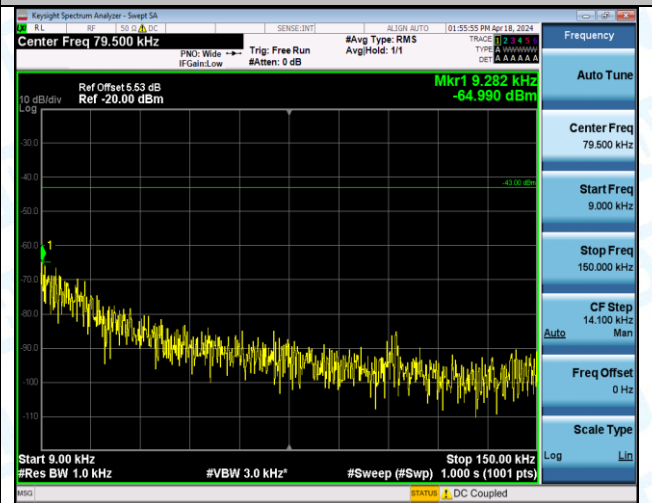

Band4_5MHz_QPSK_19975_25RB#0_1000~3000_1000~3000

Band4_5MHz_QPSK_19975_25RB#0_3000-20000_3000-20000

Band4_5MHz_QPSK_20175_1RB#0_0.009-0.15_0.009-0.15

Band4_5MHz_QPSK_20175_1RB#0_0.15-30_0.15-30

Band4_5MHz_QPSK_20175_1RB#0_30-1000_30-1000