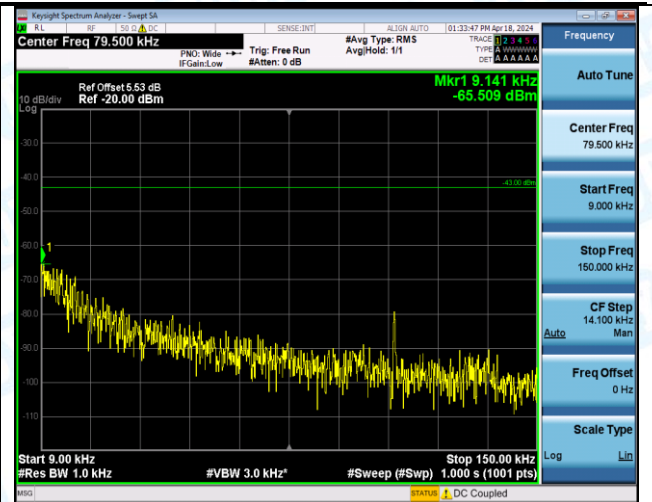

Band4_3MHz_16QAM_20385_1RB#14_1000~3000_1000~3000

Band4_3MHz_16QAM_20385_1RB#14_3000~20000_3000~20000

Band4_3MHz_16QAM_20385_15RB#0_0.009~0.15_0.009~0.15

Band4_3MHz_16QAM_20385_15RB#0_0.15~30_0.15~30

Band4_3MHz_16QAM_20385_15RB#0_30~1000_30~1000