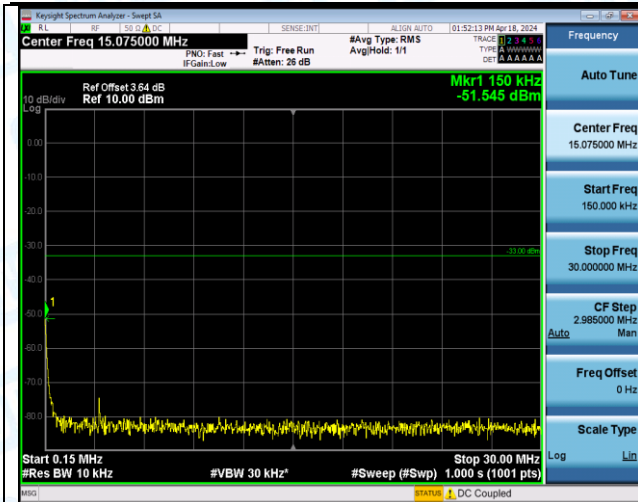

Band4_5MHz_QPSK_19975_1RB#0_1000~3000_1000~3000

Band4_5MHz_QPSK_19975_1RB#0_3000~20000_3000~20000

Band4_5MHz_QPSK_19975_1RB#24_0.009~0.15_0.009~0.15

Band4_5MHz_QPSK_19975_1RB#24_0.15~30_0.15~30

Band4_5MHz_QPSK_19975_1RB#24_30~1000_30~1000