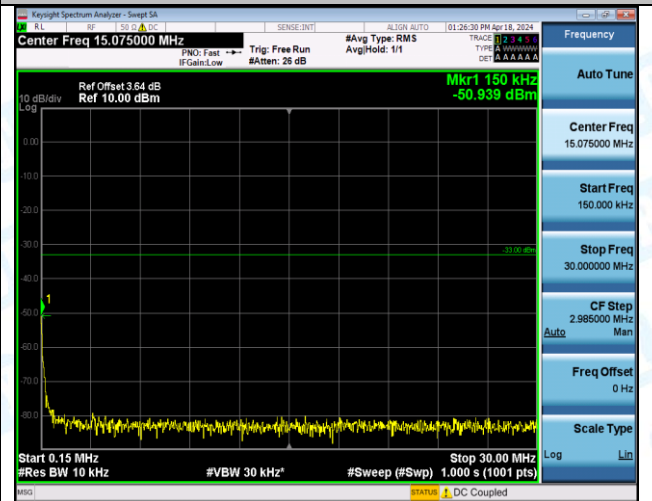

Band4_3MHz_16QAM_20175_1RB#14_1000~3000_1000~3000

Band4_3MHz_16QAM_20175_1RB#14_3000~20000_3000~20000

Band4_3MHz_16QAM_20175_15RB#0_0.009~0.15_0.009~0.15

Band4_3MHz_16QAM_20175_15RB#0_0.15~30_0.15~30

Band4_3MHz_16QAM_20175_15RB#0_30~1000_30~1000