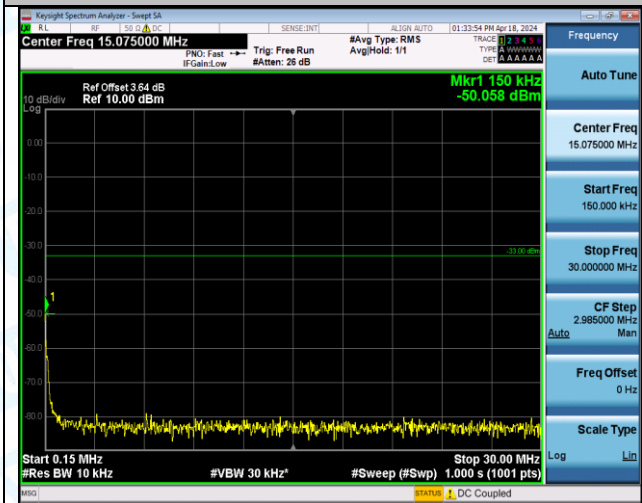

Band4_3MHz_16QAM_20385_1RB#14_1000~3000_1000~3000

Band4_3MHz_16QAM_20385_1RB#14_3000~20000_3000~20000

Band4_3MHz_16QAM_20385_15RB#0_0.009~0.15_0.009~0.15

Band4_3MHz_16QAM_20385_15RB#0_0.15~30_0.15~30

Band4_3MHz_16QAM_20385_15RB#0_30~1000_30~1000