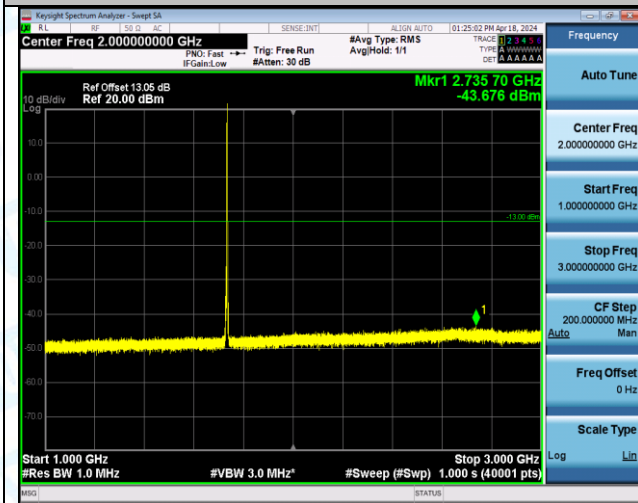

Band4_3MHz_16QAM_20175_1RB#14_1000~3000_1000~3000

Band4_3MHz_16QAM_20175_1RB#14_3000~20000_3000~20000

Band4_3MHz_16QAM_20175_15RB#0_0.009~0.15_0.009~0.15

Band4_3MHz_16QAM_20175_15RB#0_0.15~30_0.15~30

Band4_3MHz_16QAM_20175_15RB#0_30~1000_30~1000