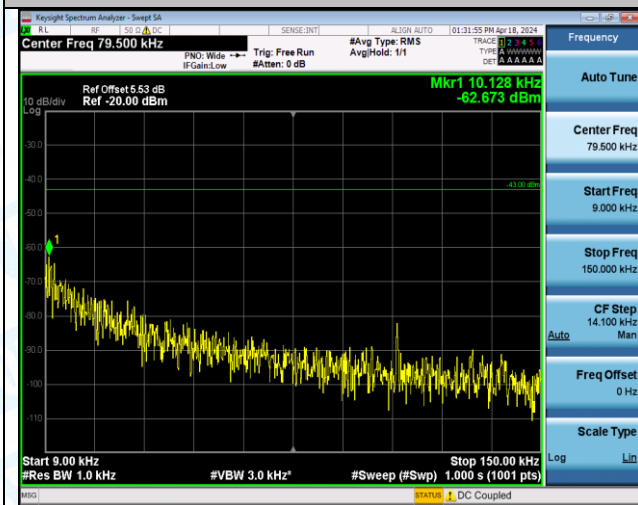

Band4_3MHz_16QAM_20385_1RB#0_1000~3000_1000~3000

Band4_3MHz_16QAM_20385_1RB#0_3000~20000_3000~20000

Band4_3MHz_16QAM_20385_1RB#14_0.009~0.15_0.009~0.15

Band4_3MHz_16QAM_20385_1RB#14_0.15~30_0.15~30

Band4_3MHz_16QAM_20385_1RB#14_30~1000_30~1000