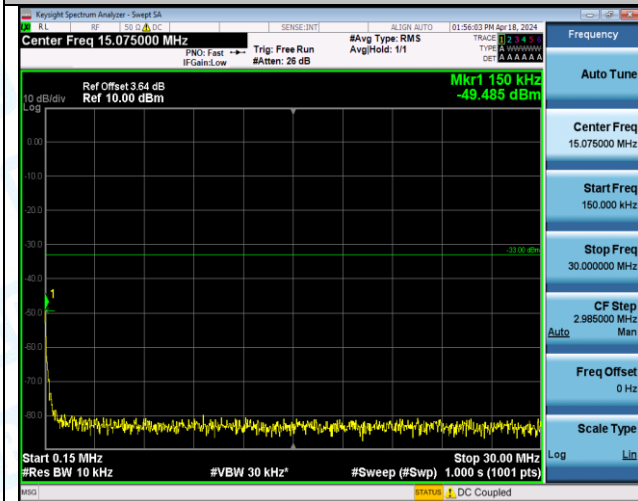

Band4_5MHz_QPSK_19975_25RB#0_1000~3000_1000~3000

Band4_5MHz_QPSK_19975_25RB#0_3000-20000_3000-20000

Band4_5MHz_QPSK_20175_1RB#0_0.009-0.15_0.009-0.15

Band4_5MHz_QPSK_20175_1RB#0_0.15-30_0.15-30

Band4_5MHz_QPSK_20175_1RB#0_30-1000_30-1000