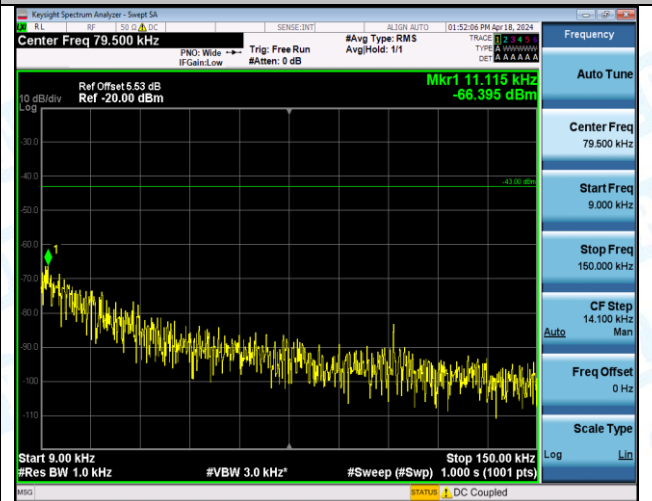

Band4_5MHz_QPSK_19975_1RB#0_1000~3000_1000~3000

Band4_5MHz_QPSK_19975_1RB#0_3000~20000_3000~20000

Band4_5MHz_QPSK_19975_1RB#24_0.009~0.15_0.009~0.15

Band4_5MHz_QPSK_19975_1RB#24_0.15~30_0.15~30

Band4_5MHz_QPSK_19975_1RB#24_30~1000_30~1000