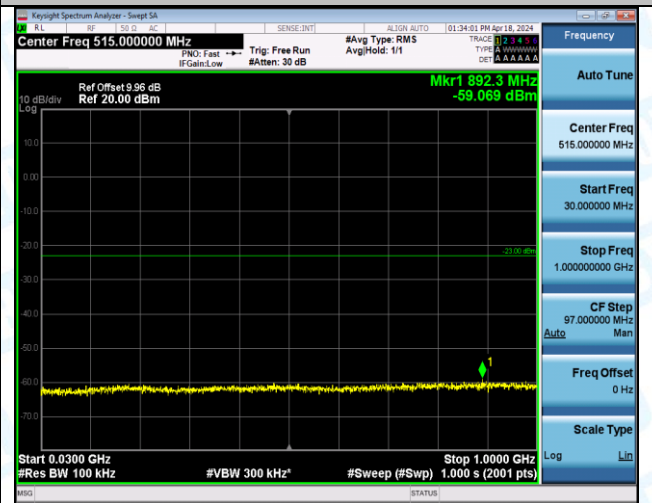

Band4_3MHz_16QAM_20385_15RB#0_30~1000_30~1000

Band4_3MHz_16QAM_20385_15RB#0_3000~20000_3000~20000