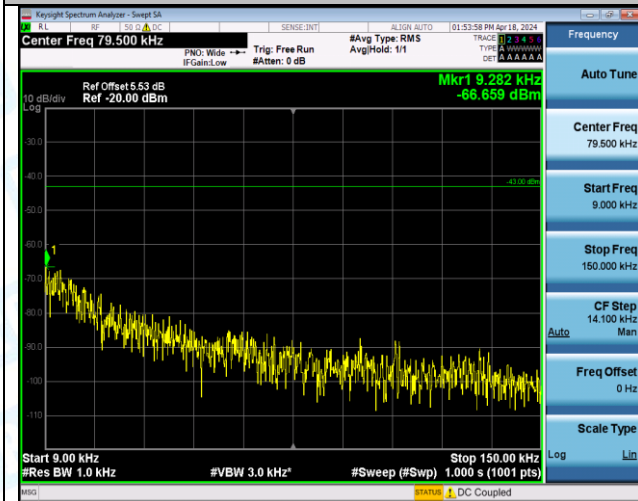

Band4_5MHz_QPSK_19975_1RB#24_1000~3000_1000~3000

Band4_5MHz_QPSK_19975_1RB#24_3000~20000_3000~20000

Band4_5MHz_QPSK_19975_25RB#0_0.009~0.15_0.009~0.15

Band4_5MHz_QPSK_19975_25RB#0_0.15~30_0.15~30

Band4_5MHz_QPSK_19975_25RB#0_30~1000_30~1000