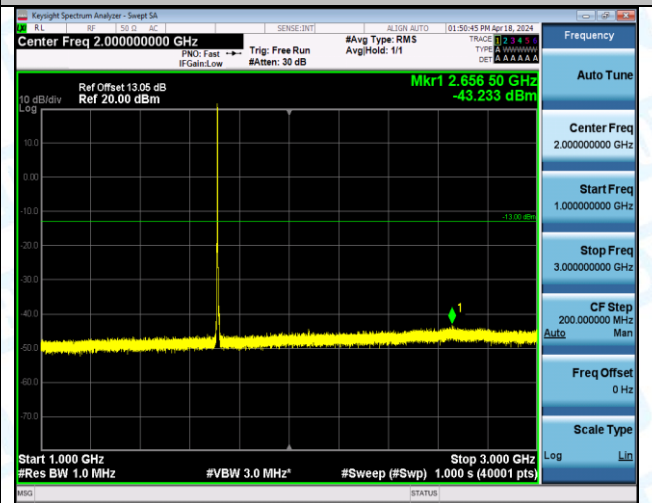

Band4_5MHz_QPSK_19975_1RB#0_1000~3000_1000~3000

Band4_5MHz_QPSK_19975_1RB#24_0.009~0.15_0.009~0.15