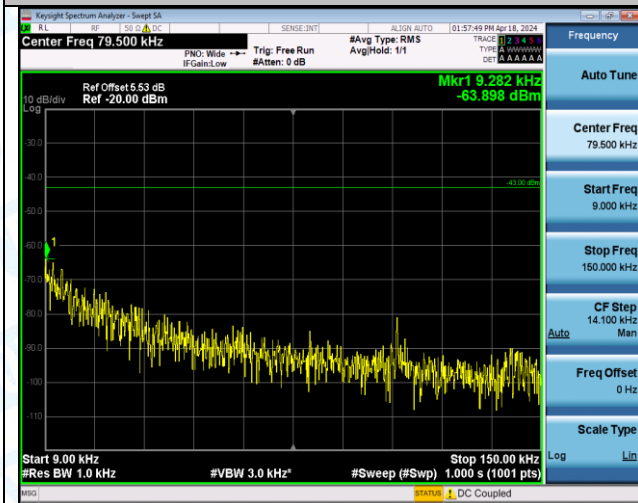

Band4_5MHz_QPSK_20175_1RB#0_1000-3000_1000-3000

Band4_5MHz_QPSK_20175_1RB#0_3000-20000_3000-20000

Band4_5MHz_QPSK_20175_1RB#24_0.009-0.15_0.009-0.15

Band4_5MHz_QPSK_20175_1RB#24_0.15-30_0.15-30

Band4_5MHz_QPSK_20175_1RB#24_30-1000_30-1000