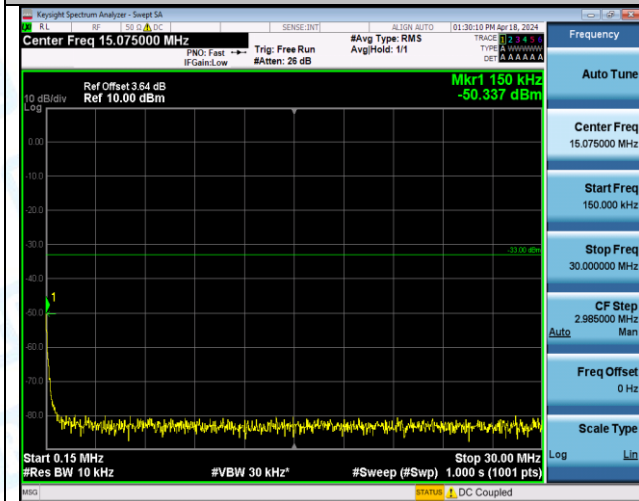

Band4_3MHz_16QAM_20175_15RB#0_1000~3000_1000~3000

Band4_3MHz_16QAM_20175_15RB#0_3000~20000_3000~20000

Band4_3MHz_16QAM_20385_1RB#0_0.009~0.15_0.009~0.15

Band4_3MHz_16QAM_20385_1RB#0_0.15~30_0.15~30

Band4_3MHz_16QAM_20385_1RB#0_30~1000_30~1000