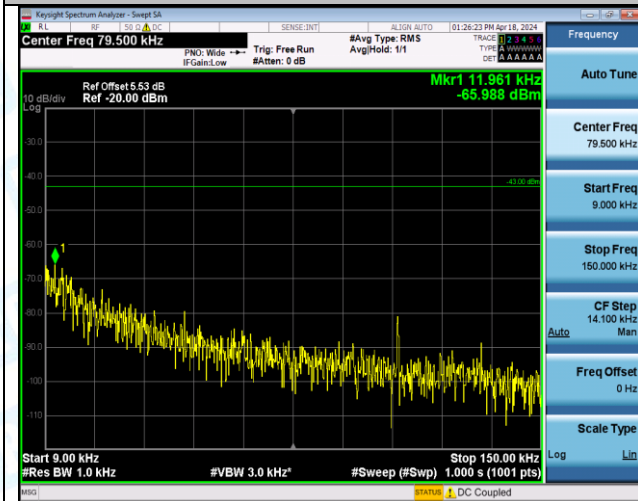

Band4_3MHz_16QAM_20175_1RB#14_1000~3000_1000~3000

Band4_3MHz_16QAM_20175_1RB#14_3000~20000_3000~20000

Band4_3MHz_16QAM_20175_15RB#0_0.009~0.15_0.009~0.15

Band4_3MHz_16QAM_20175_15RB#0_0.15~30_0.15~30

Band4_3MHz_16QAM_20175_15RB#0_30~1000_30~1000