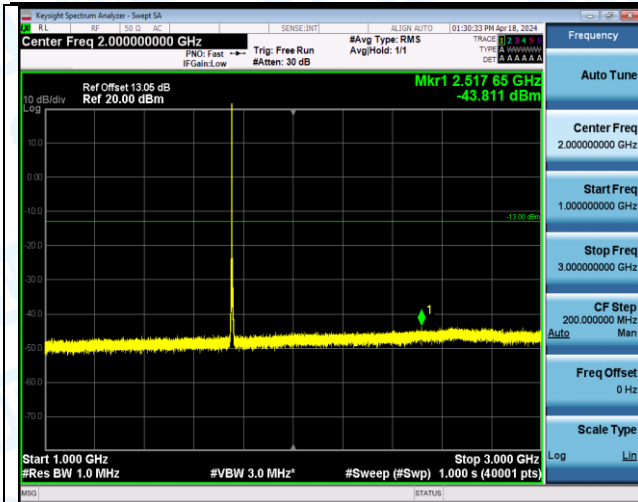

Band4_3MHz_16QAM_20385_1RB#0_1000~3000_1000~3000

Band4_3MHz_16QAM_20385_1RB#14_0.009~0.15_0.009~0.15