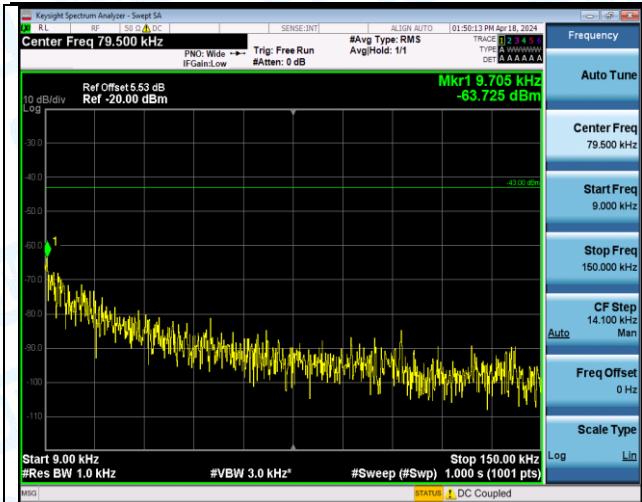

Band4_3MHz_16QAM_20385_15RB#0_1000~3000_1000~3000

Band4_3MHz_16QAM_20385_15RB#0_3000~20000_3000~20000

Band4_5MHz_QPSK_19975_1RB#0_0.009~0.15_0.009~0.15

Band4_5MHz_QPSK_19975_1RB#0_0.15~30_0.15~30

Band4_5MHz_QPSK_19975_1RB#0_30~1000_30~1000