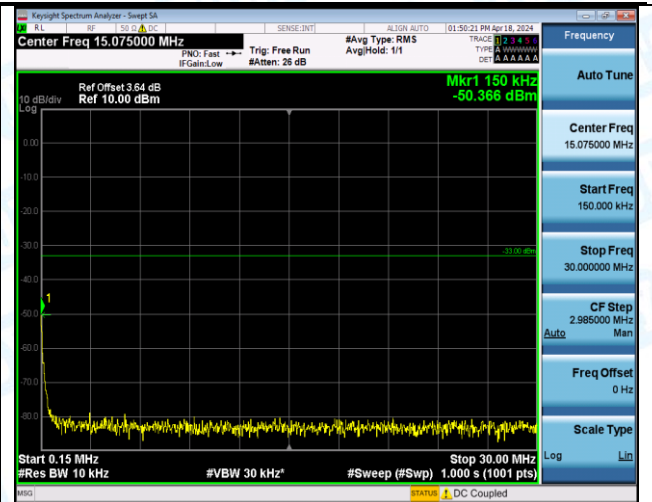

Band4_3MHz_16QAM_20385_15RB#0_1000~3000_1000~3000

Band4_3MHz_16QAM_20385_15RB#0_3000~20000_3000~20000

Band4_5MHz_QPSK_19975_1RB#0_0.009~0.15_0.009~0.15

Band4_5MHz_QPSK_19975_1RB#0_0.15~30_0.15~30

Band4_5MHz_QPSK_19975_1RB#0_30~1000_30~1000