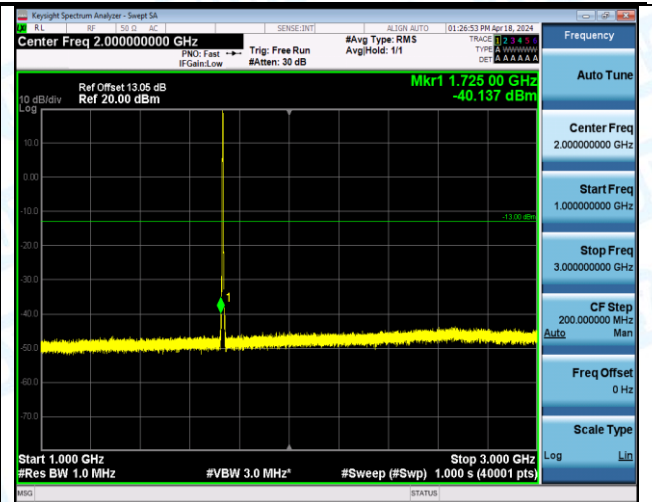

Band4_3MHz_16QAM_20175_15RB#0_1000~3000_1000~3000

Band4_3MHz_16QAM_20385_1RB#0_0.009~0.15_0.009~0.15