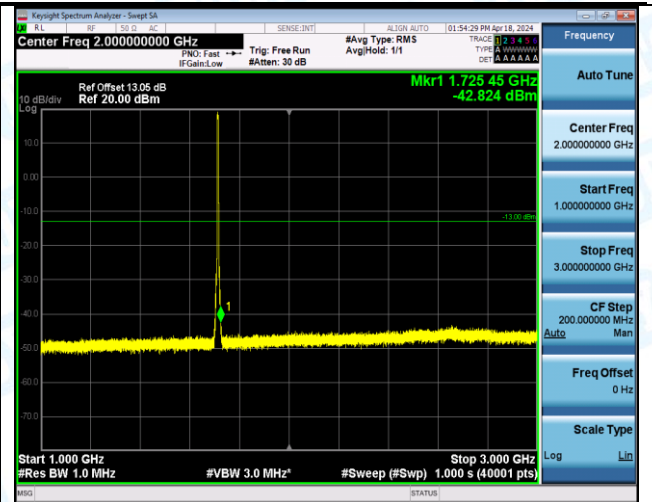

Band4_5MHz_QPSK_19975_25RB#0_1000~3000_1000~3000

Band4_5MHz_QPSK_20175_1RB#0_0.009-0.15_0.009-0.15