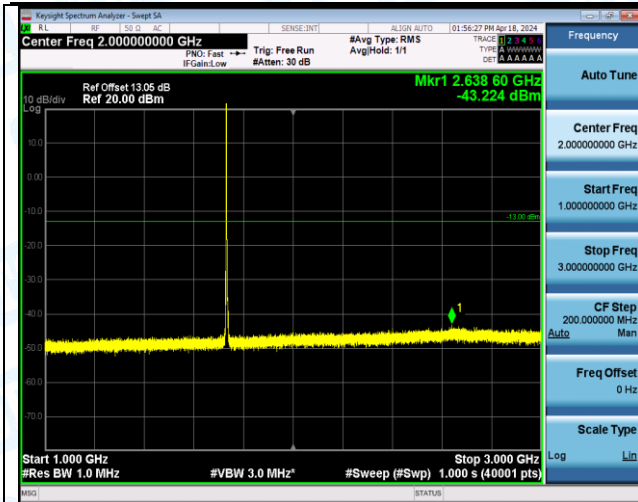

Band4_5MHz_QPSK_20175_1RB#0_1000-3000_1000-3000

Band4_5MHz_QPSK_20175_1RB#24_0.009-0.15_0.009-0.15