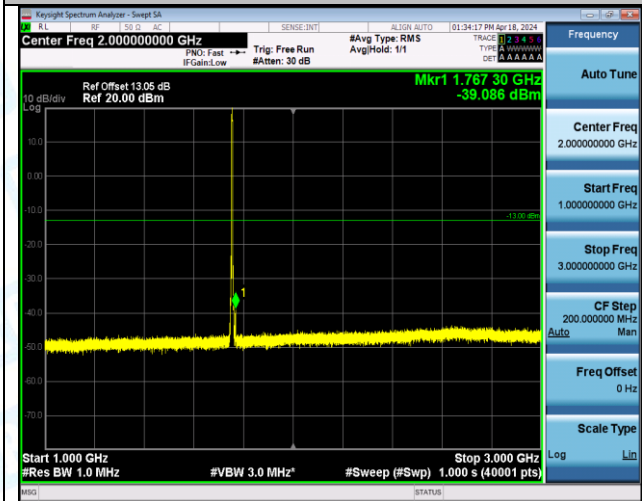

Band4_3MHz_16QAM_20385_15RB#0_1000~3000_1000~3000

Band4_5MHz_QPSK_19975_1RB#0_0.009~0.15_0.009~0.15