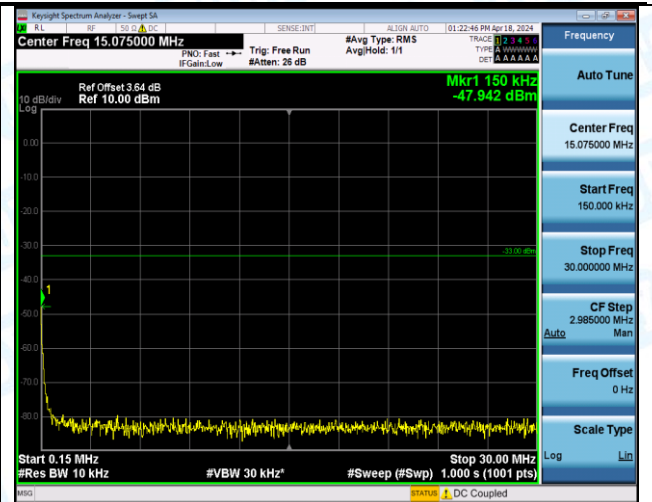

Band4_3MHz_16QAM_20175_1RB#0_0.15~30_0.15~30

Band4_3MHz_16QAM_20175_1RB#0_1000~3000_1000~3000