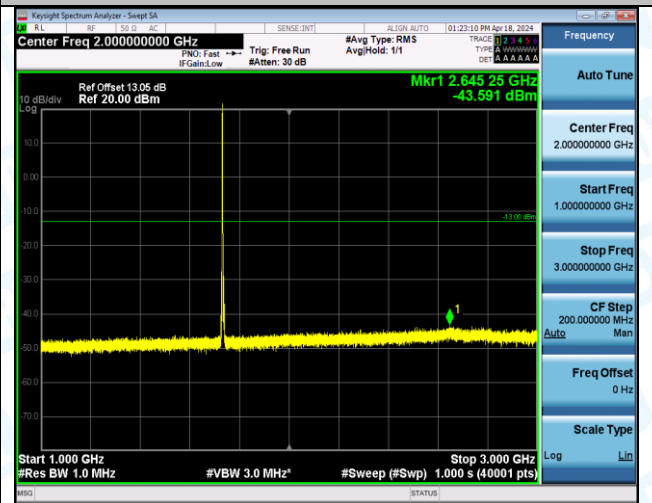

Band4_3MHz_16QAM_20175_1RB#0_1000~3000_1000~3000

Band4_3MHz_16QAM_20175_1RB#14_0.009~0.15_0.009~0.15