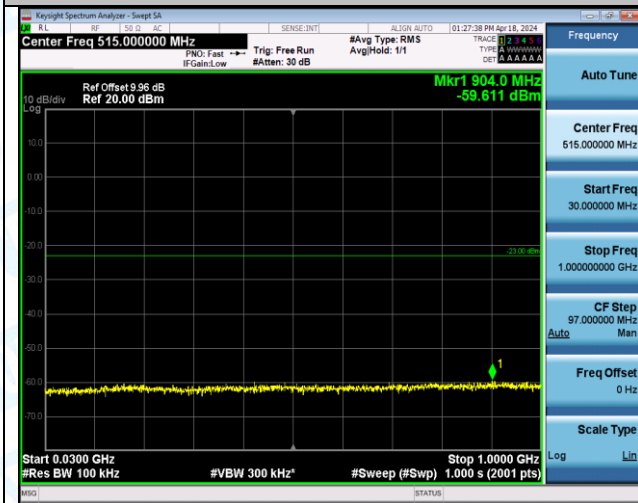

Band4_3MHz_QPSK_20385_1RB#0_30~1000_30~1000

Band4_3MHz_QPSK_20385_1RB#0_3000~20000_3000~20000