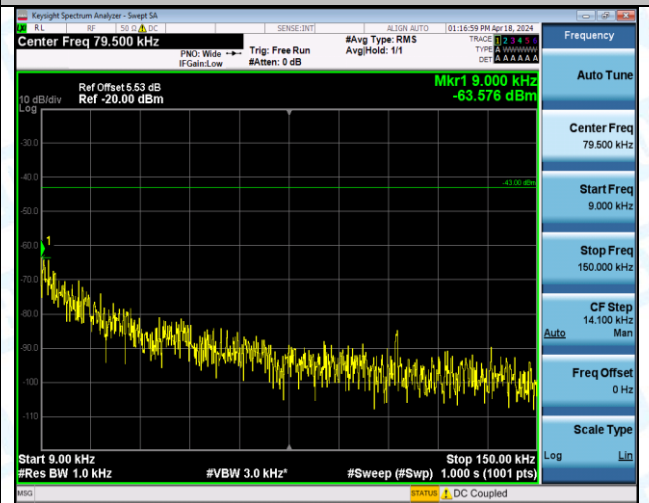

Band4_3MHz_16QAM_19965_1RB#0_0.009-0.15_0.009-0.15

Band4_3MHz_16QAM_19965_1RB#0_30-1000_30-1000