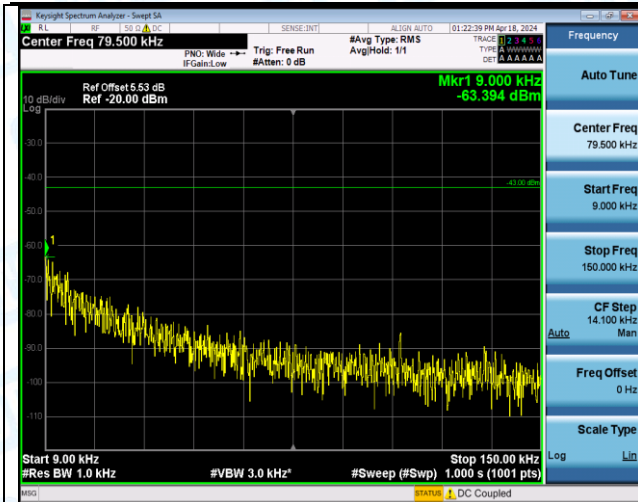

Band4_3MHz_16QAM_20175_1RB#0_0.009~0.15_0.009~0.15

Band4_3MHz_16QAM_20175_1RB#0_30~1000_30~1000