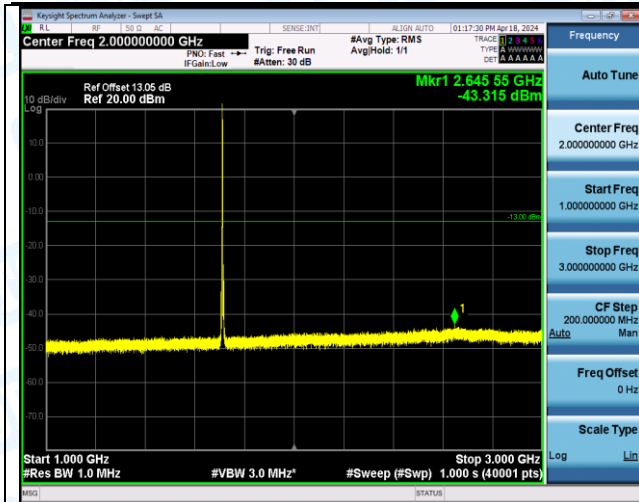

Band4_3MHz_16QAM_19965_1RB#0_1000-3000_1000-3000

Band4_3MHz_16QAM_19965_1RB#14_0.009~0.15_0.009~0.15