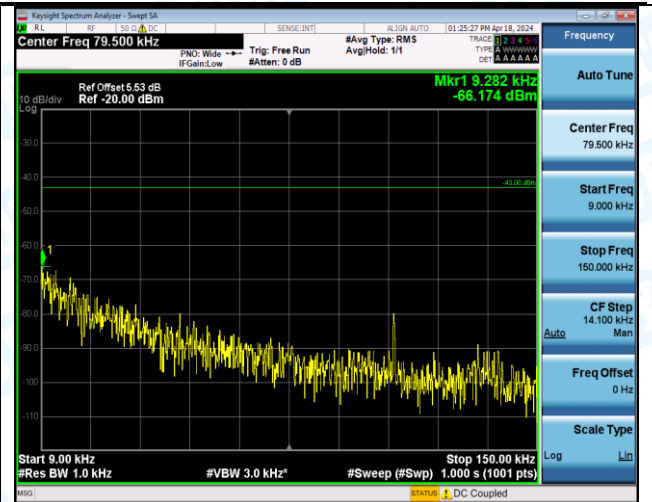

Band4_3MHz_QPSK_20175_15RB#0_0.009-0.15_0.009-0.15

Band4_3MHz_QPSK_20175_15RB#0_30~1000_30~1000