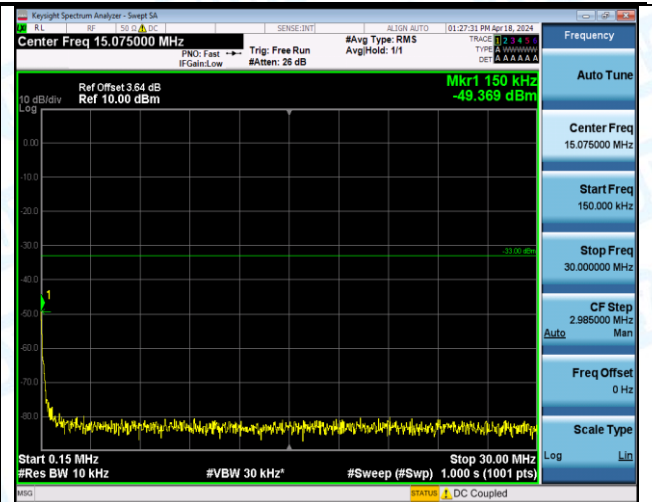

Band4_3MHz_QPSK_20385_1RB#0_0.15~30_0.15~30

Band4_3MHz_QPSK_20385_1RB#0_1000~3000_1000~3000