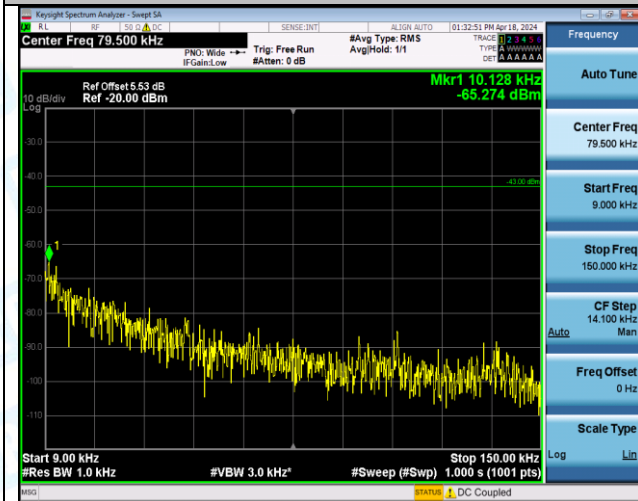

Band4_3MHz_QPSK_20385_15RB#0_0.009~0.15_0.009~0.15

Band4_3MHz_QPSK_20385_15RB#0_30~1000_30~1000