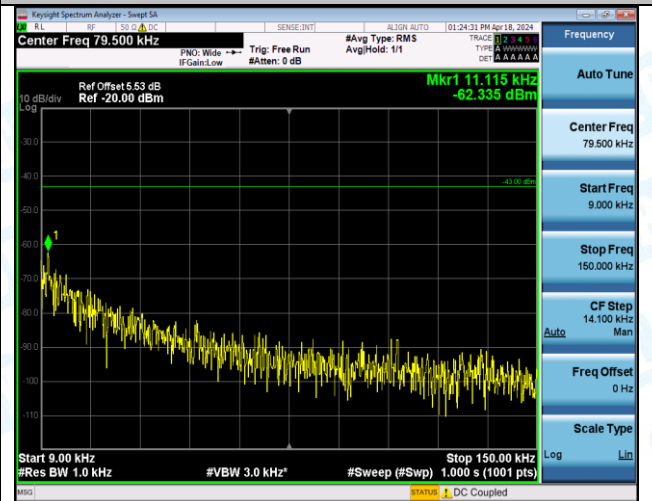

Band4_3MHz_16QAM_20175_1RB#14_0.009~0.15_0.009~0.15

Band4_3MHz_16QAM_20175_1RB#14_30~1000_30~1000