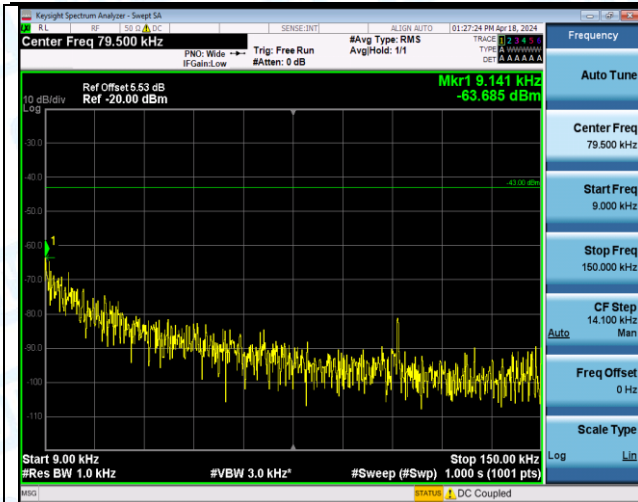

Band4\_3MHz\_QPSK\_20175\_15RB#0\_1000~3000\_1000~3000

Band4\_3MHz\_QPSK\_20175\_15RB#0\_3000~20000\_3000~20000

Band4\_3MHz\_QPSK\_20385\_1RB#0\_0.009~0.15\_0.009~0.15

Band4\_3MHz\_QPSK\_20385\_1RB#0\_0.15~30\_0.15~30