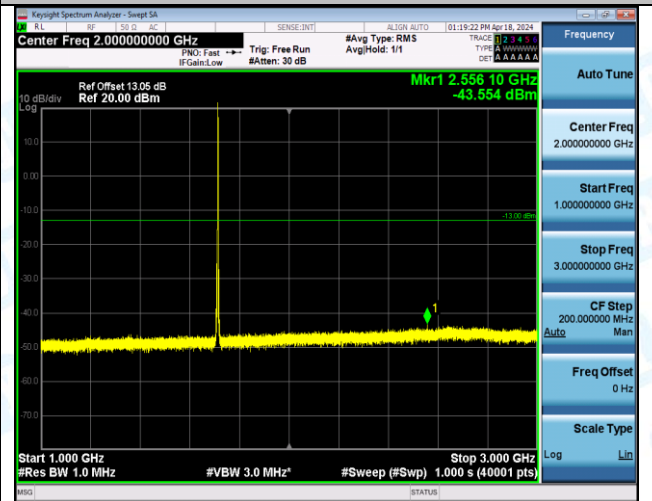

Band4_3MHz_16QAM_19965_1RB#14_1000~3000_1000~3000

Band4_3MHz_16QAM_19965_15RB#0_0.009~0.15_0.009~0.15