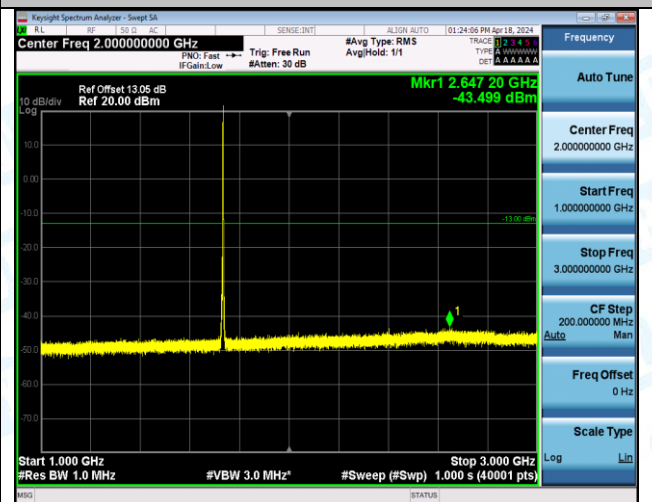

Band4_3MHz_QPSK_20175_1RB#14_1000-3000_1000-3000

Band4_3MHz_QPSK_20175_15RB#0_0.009-0.15_0.009-0.15