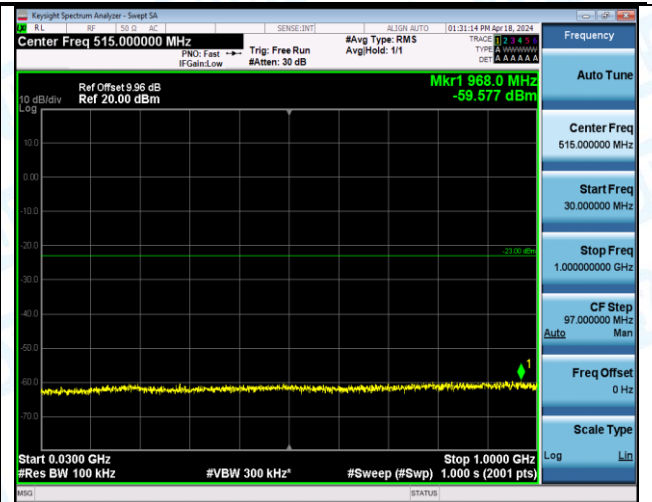

Band4_3MHz_QPSK_20385_1RB#14_30~1000_30~1000

Band4_3MHz_QPSK_20385_1RB#14_3000~20000_3000~20000