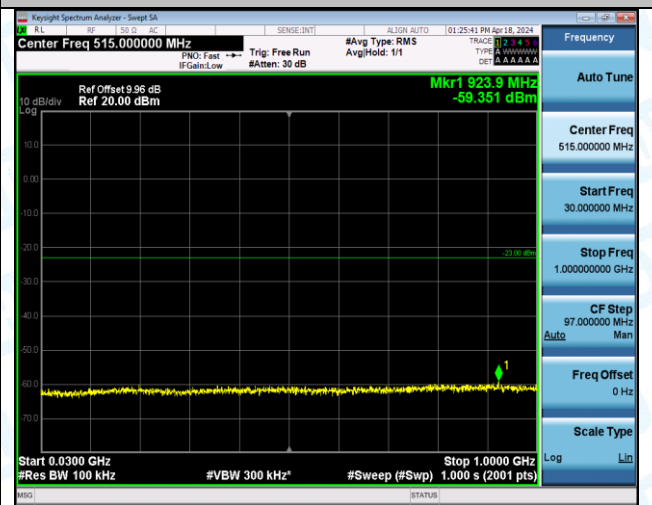

Band4_3MHz_QPSK_20175_15RB#0_30~1000_30~1000

Band4_3MHz_QPSK_20175_15RB#0_3000~20000_3000~20000