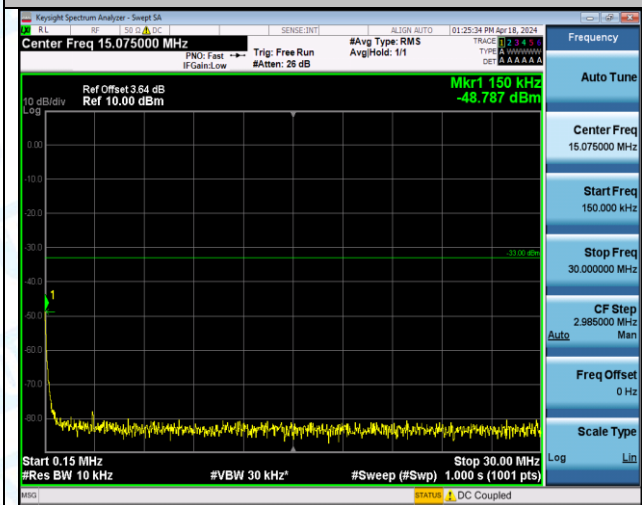

Band4\_3MHz\_QPSK\_20175\_1RB#14\_3000-20000\_3000-20000

Band4\_3MHz\_QPSK\_20175\_15RB#0\_0.009-0.15\_0.009-0.15

Band4\_3MHz\_QPSK\_20175\_15RB#0\_0.15~30\_0.15~30

Band4\_3MHz\_QPSK\_20175\_15RB#0\_30~1000\_30~1000