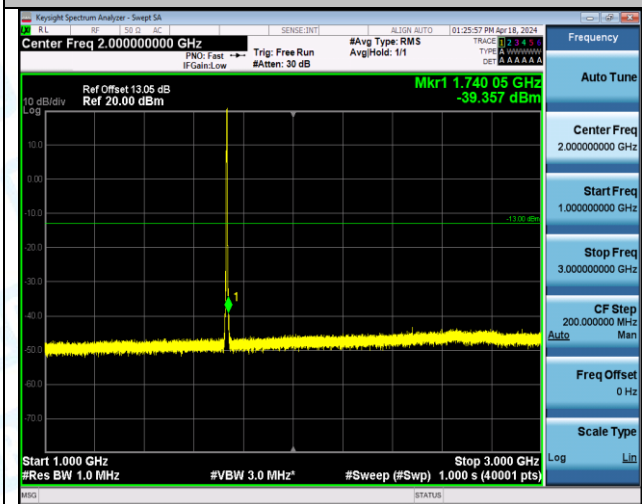

Band4_3MHz_QPSK_20175_15RB#0_1000~3000_1000~3000

Band4_3MHz_QPSK_20385_1RB#0_0.009~0.15_0.009~0.15