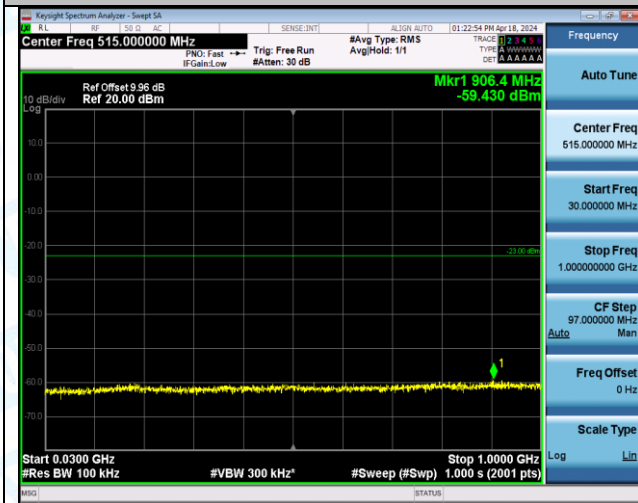

Band4\_3MHz\_16QAM\_20175\_1RB#0\_0.009~0.15\_0.009~0.15

Band4\_3MHz\_16QAM\_20175\_1RB#0\_0.15~30\_0.15~30

Band4\_3MHz\_16QAM\_20175\_1RB#0\_30~1000\_30~1000

Band4\_3MHz\_16QAM\_20175\_1RB#0\_1000~3000\_1000~3000