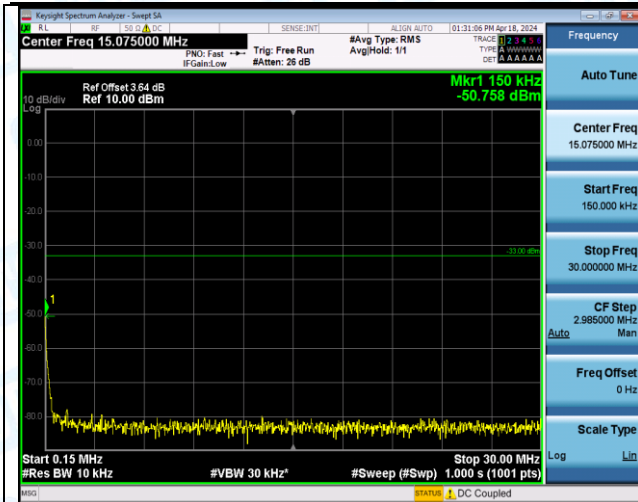

Band4_3MHz_QPSK_20385_1RB#14_0.15~30_0.15~30

Band4_3MHz_QPSK_20385_1RB#14_1000~3000_1000~3000