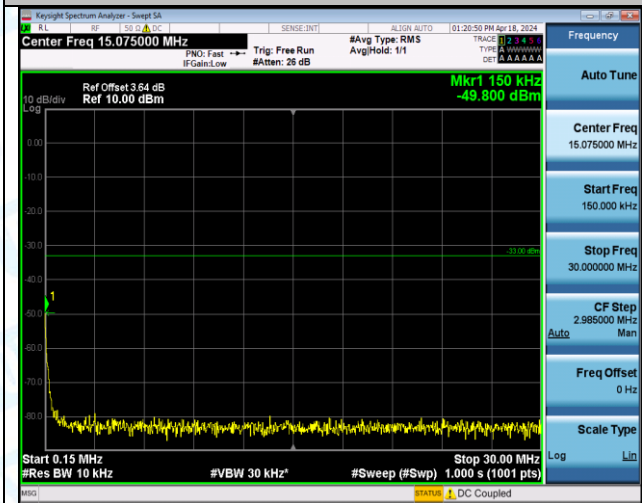

Band4_3MHz_16QAM_19965_15RB#0_0.15~30_0.15~30

Band4_3MHz_16QAM_19965_15RB#0_1000~3000_1000~3000