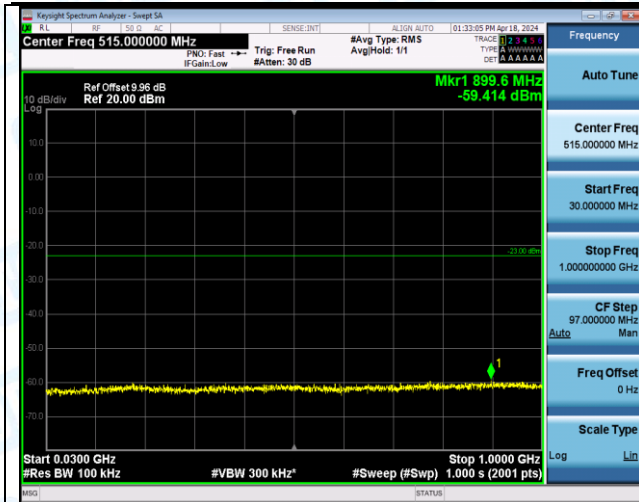

Band4\_3MHz\_QPSK\_20385\_15RB#0\_0.009~0.15\_0.009~0.15

Band4\_3MHz\_QPSK\_20385\_15RB#0\_0.15~30\_0.15~30

Band4\_3MHz\_QPSK\_20385\_15RB#0\_30~1000\_30~1000

Band4\_3MHz\_QPSK\_20385\_15RB#0\_1000~3000\_1000~3000