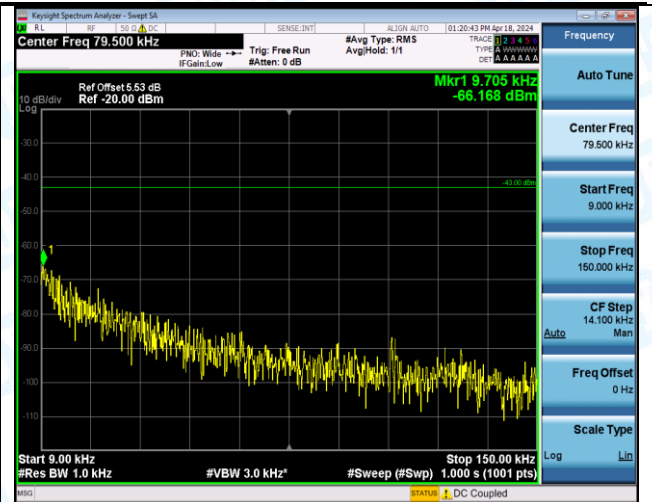

Band4_3MHz_16QAM_19965_15RB#0_0.009~0.15_0.009~0.15

Band4_3MHz_16QAM_19965_15RB#0_30~1000_30~1000