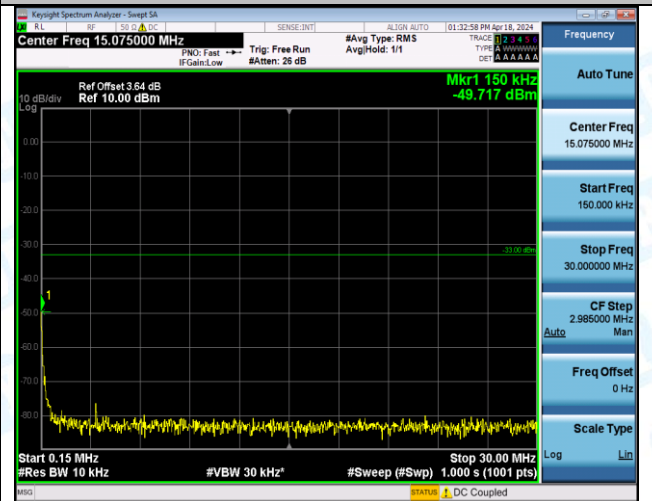

Band4_3MHz_QPSK_20385_15RB#0_0.15~30_0.15~30

Band4_3MHz_QPSK_20385_15RB#0_1000~3000_1000~3000