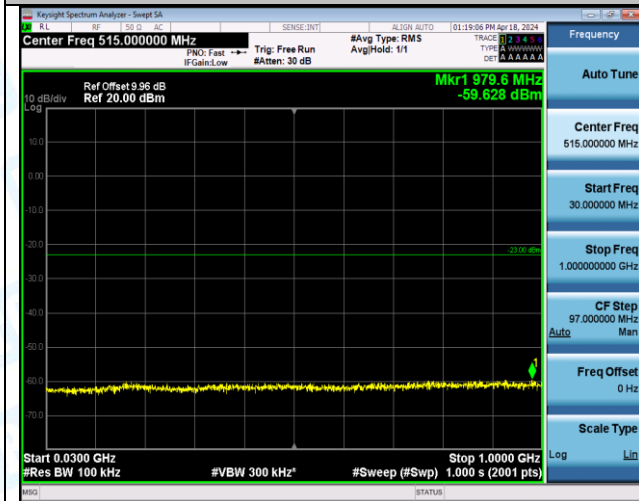

Band4_3MHz_16QAM_19965_1RB#14_30~1000_30~1000

Band4_3MHz_16QAM_19965_1RB#14_3000~20000_3000~20000