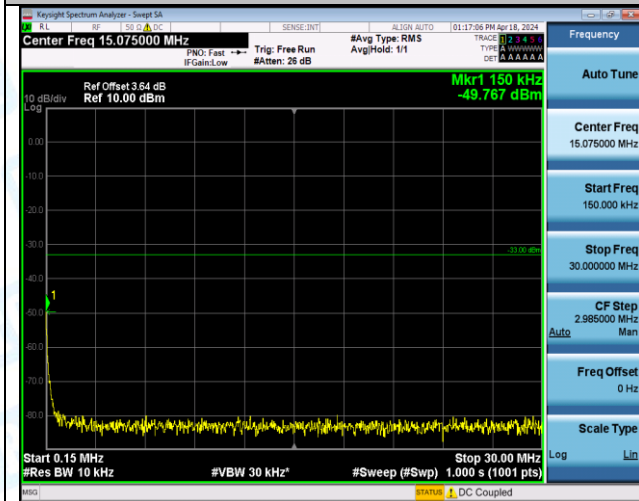

Band4\_3MHz\_QPSK\_20385\_15RB#0\_3000-20000\_3000-20000

Band4\_3MHz\_16QAM\_19965\_1RB#0\_0.009-0.15\_0.009-0.15

Band4\_3MHz\_16QAM\_19965\_1RB#0\_0.15-30\_0.15-30

Band4\_3MHz\_16QAM\_19965\_1RB#0\_30-1000\_30-1000