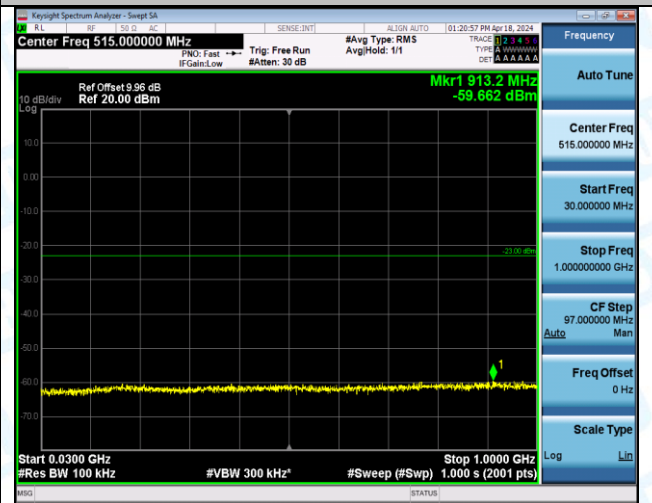

Band4_3MHz_16QAM_19965_15RB#0_30~1000_30~1000

Band4_3MHz_16QAM_19965_15RB#0_3000~20000_3000~20000