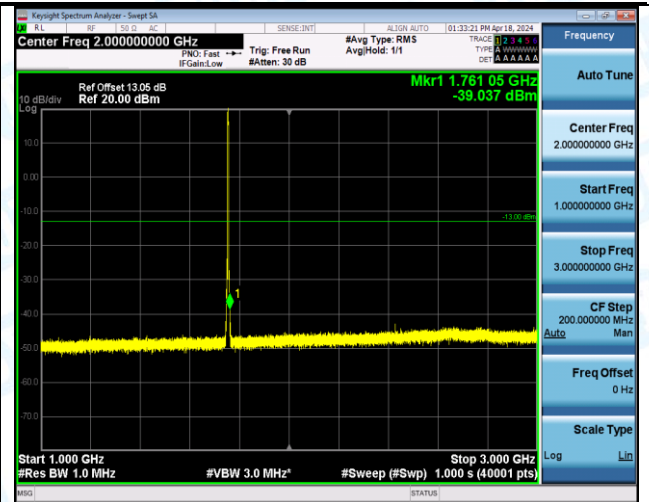

Band4_3MHz_QPSK_20385_15RB#0_1000~3000_1000~3000

Band4_3MHz_16QAM_19965_1RB#0_0.009-0.15_0.009-0.15