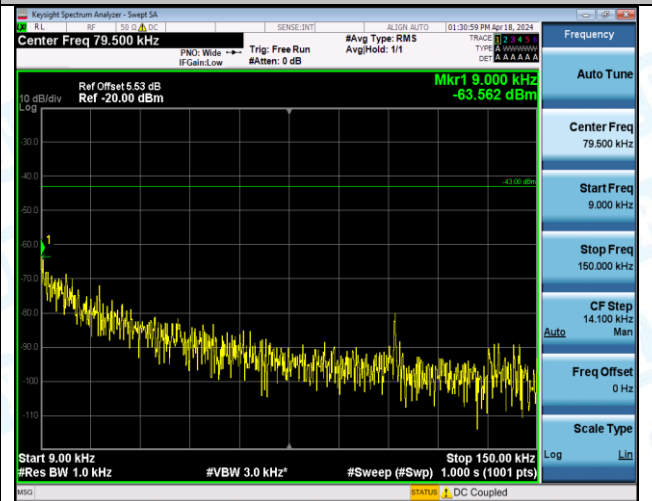

Band4_3MHz_QPSK_20385_1RB#14_0.009~0.15_0.009~0.15

Band4_3MHz_QPSK_20385_1RB#14_30~1000_30~1000