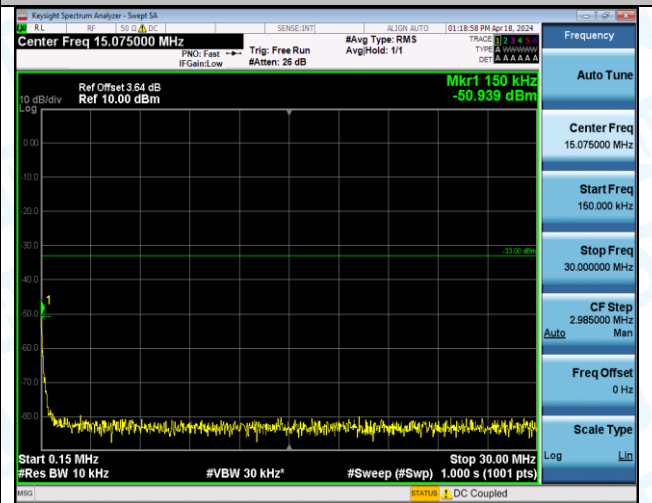

Band4_3MHz_16QAM_19965_1RB#14_0.15~30_0.15~30

Band4_3MHz_16QAM_19965_1RB#14_1000~3000_1000~3000