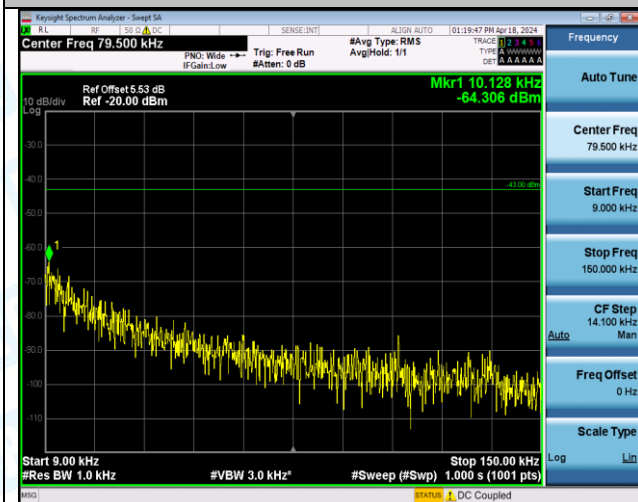

Band4_3MHz_QPSK_19965_15RB#0_0.009~0.15_0.009~0.15

Band4_3MHz_QPSK_19965_15RB#0_30~1000_30~1000