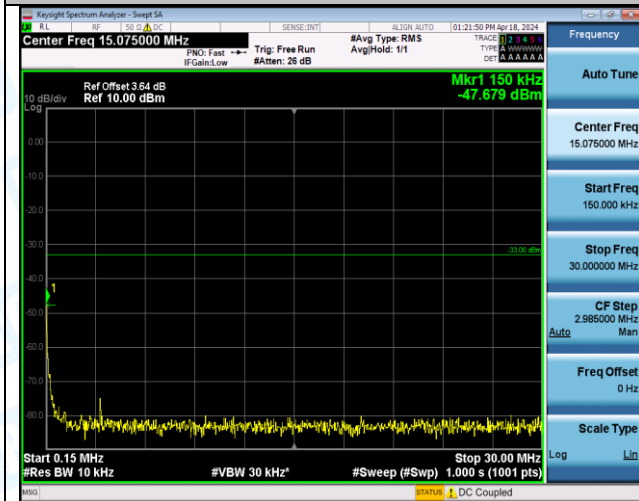

Band4_3MHz_QPSK_20175_1RB#0_0.15-30_0.15-30

Band4_3MHz_QPSK_20175_1RB#0_1000-3000_1000-3000