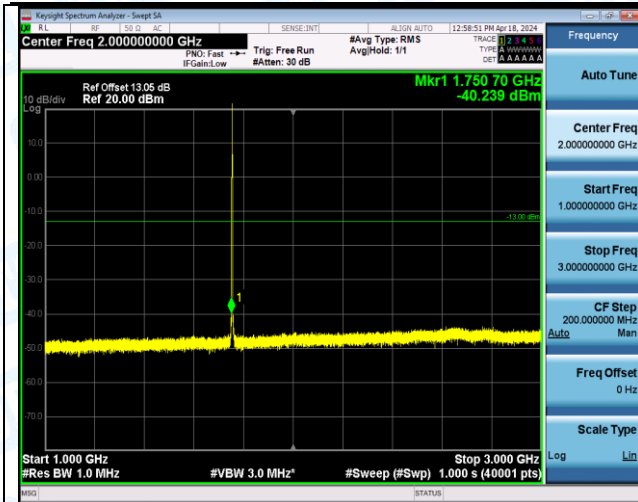

Band4_1.4MHz_16QAM_20393_1RB#0_0.15~30_0.15~30

Band4_1.4MHz_16QAM_20393_1RB#0_30~1000_30~1000

Band4_1.4MHz_16QAM_20393_1RB#0_1000~3000_1000~3000

Band4_1.4MHz_16QAM_20393_1RB#0_3000~20000_3000~20000

Band4_1.4MHz_16QAM_20393_1RB#5_0.009~0.15_0.009~0.15