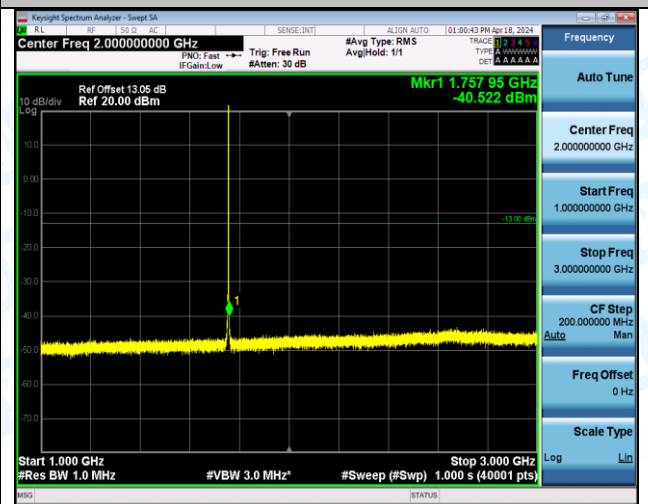

Band4_1.4MHz_16QAM_20393_1RB#5_1000~3000_1000~3000

Band4_1.4MHz_16QAM_20393_6RB#0_0.009~0.15_0.009~0.15