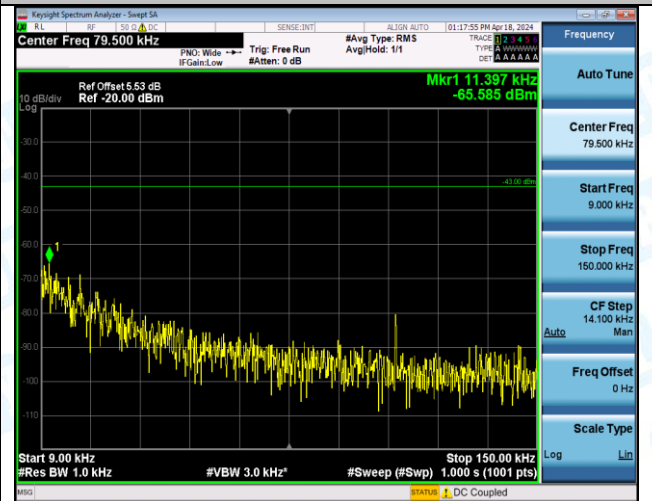

Band4_3MHz_QPSK_19965_1RB#14_0.009~0.15_0.009~0.15

Band4_3MHz_QPSK_19965_1RB#14_30~1000_30~1000