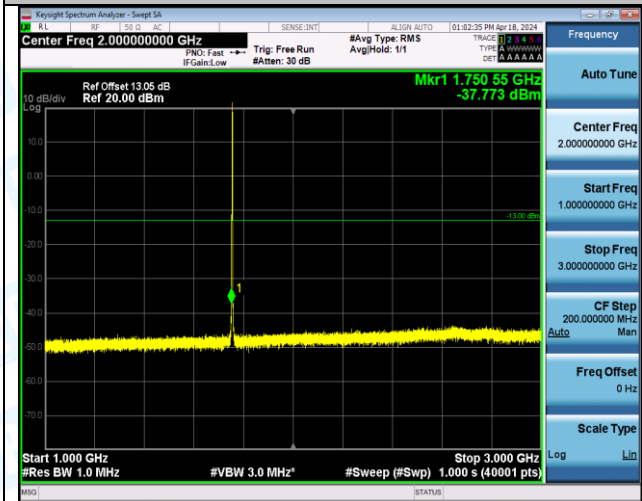

Band4_1.4MHz_16QAM_20393_6RB#0_0.15~30_0.15~30

Band4_1.4MHz_16QAM_20393_6RB#0_30~1000_30~1000

Band4_1.4MHz_16QAM_20393_6RB#0_1000~3000_1000~3000

Band4_1.4MHz_16QAM_20393_6RB#0_3000~20000_3000~20000

Band4_3MHz_QPSK_19965_1RB#0_0.009~0.15_0.009~0.15