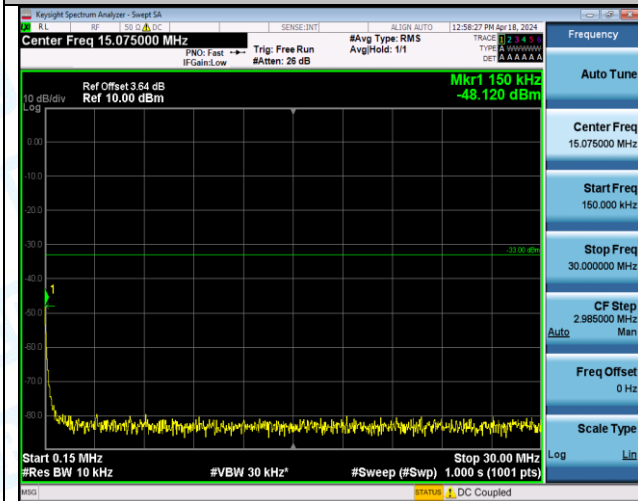

Band4_1.4MHz_16QAM_20393_1RB#0_0.15~30_0.15~30

Band4_1.4MHz_16QAM_20393_1RB#0_1000~3000_1000~3000