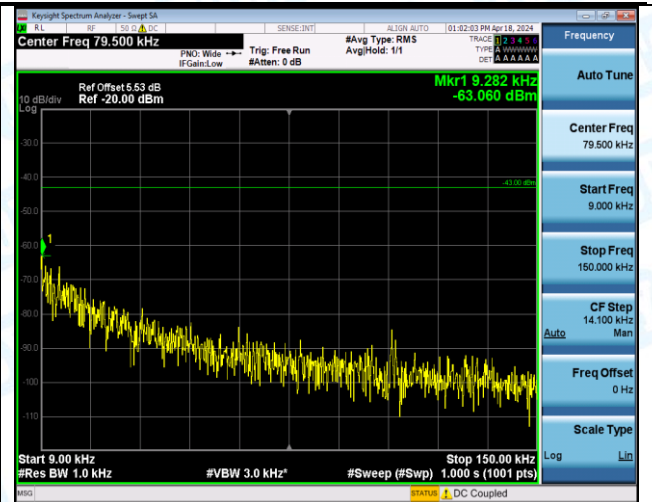

Band4_1.4MHz_16QAM_20393_6RB#0_0.009~0.15_0.009~0.15

Band4_1.4MHz_16QAM_20393_6RB#0_30~1000_30~1000