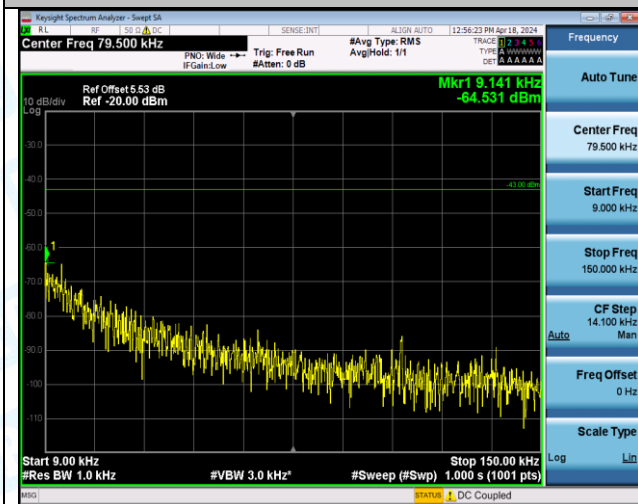

Band4_1.4MHz_16QAM_20175_1RB#5_1000~3000_1000~3000

Band4_1.4MHz_16QAM_20175_1RB#5_3000~20000_3000~20000

Band4_1.4MHz_16QAM_20175_6RB#0_0.009~0.15_0.009~0.15

Band4_1.4MHz_16QAM_20175_6RB#0_0.15~30_0.15~30