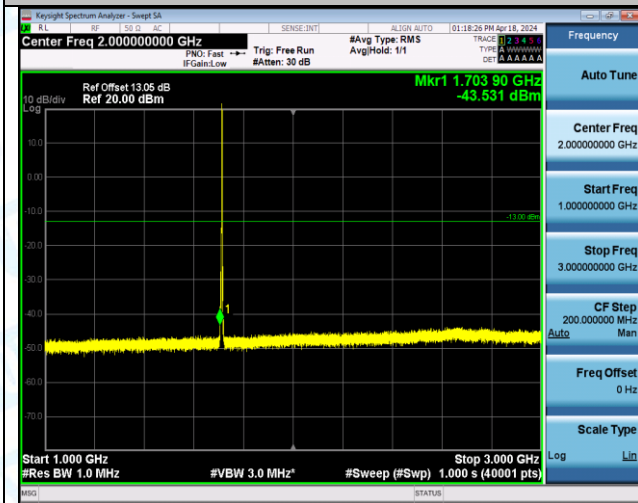

Band4_3MHz_QPSK_19965_1RB#14_0.15~30_0.15~30

Band4_3MHz_QPSK_19965_1RB#14_30~1000_30~1000

Band4_3MHz_QPSK_19965_1RB#14_1000~3000_1000~3000

Band4_3MHz_QPSK_19965_1RB#14_3000~20000_3000~20000

Band4_3MHz_QPSK_19965_15RB#0_0.009~0.15_0.009~0.15