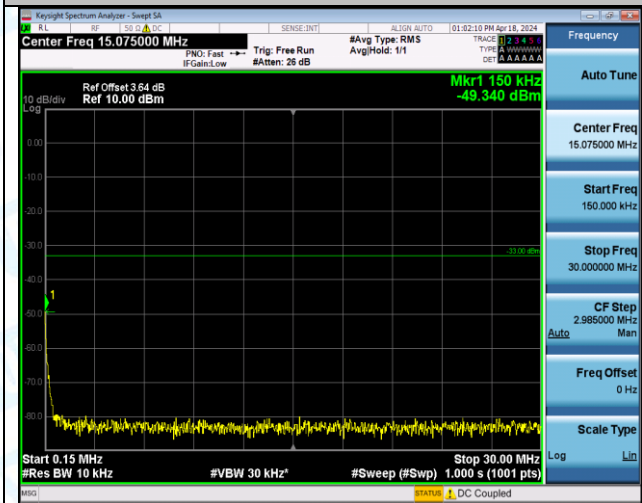

Band4_1.4MHz_16QAM_20393_6RB#0_0.15~30_0.15~30

Band4_1.4MHz_16QAM_20393_6RB#0_1000~3000_1000~3000