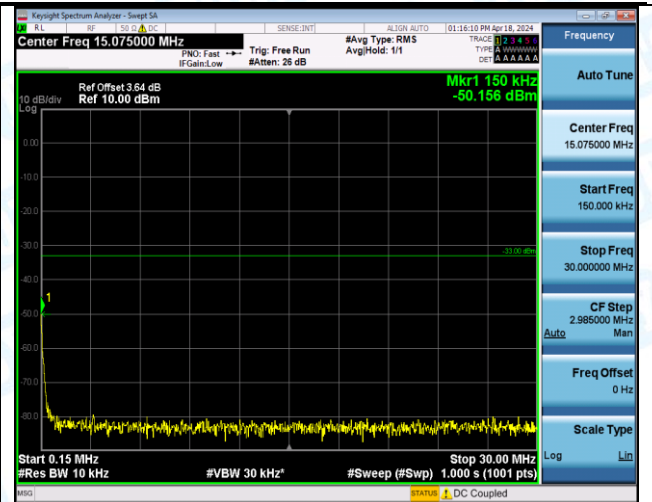

Band4_3MHz_QPSK_19965_1RB#0_0.15~30_0.15~30

Band4_3MHz_QPSK_19965_1RB#0_1000~3000_1000~3000