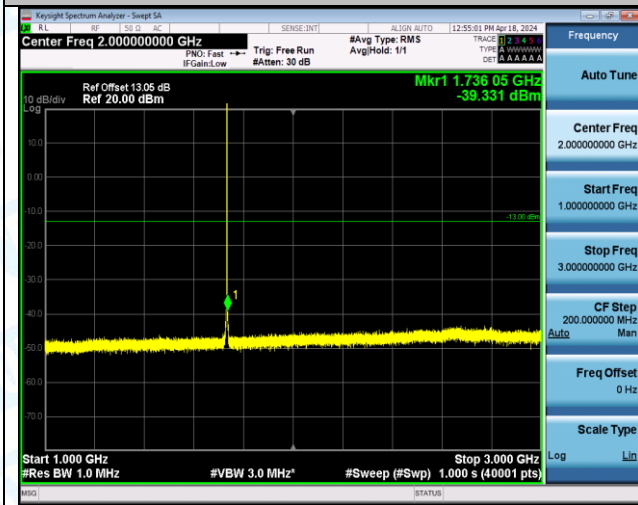

Band4_1.4MHz_16QAM_20175_1RB#5_1000~3000_1000~3000

Band4_1.4MHz_16QAM_20175_1RB#5_3000~20000_3000~20000

Band4_1.4MHz_16QAM_20175_6RB#0_0.009~0.15_0.009~0.15

Band4_1.4MHz_16QAM_20175_6RB#0_0.15~30_0.15~30