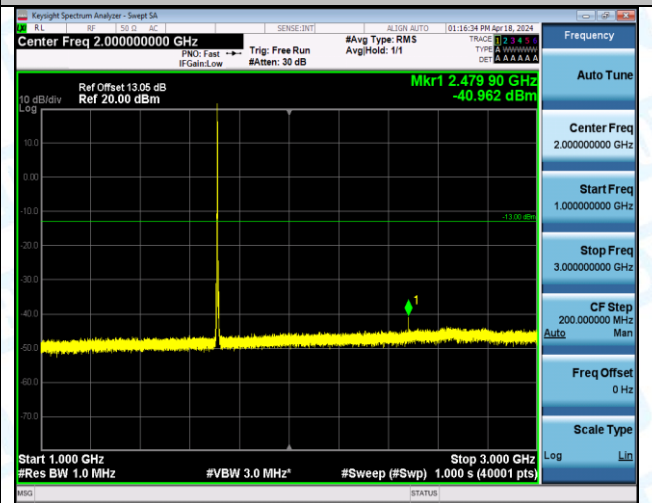

Band4_3MHz_QPSK_19965_1RB#0_0.15~30_0.15~30

Band4_3MHz_QPSK_19965_1RB#0_30~1000_30~1000

Band4_3MHz_QPSK_19965_1RB#0_1000~3000_1000~3000

Band4_3MHz_QPSK_19965_1RB#0_3000~20000_3000~20000

Band4_3MHz_QPSK_19965_1RB#14_0.009~0.15_0.009~0.15