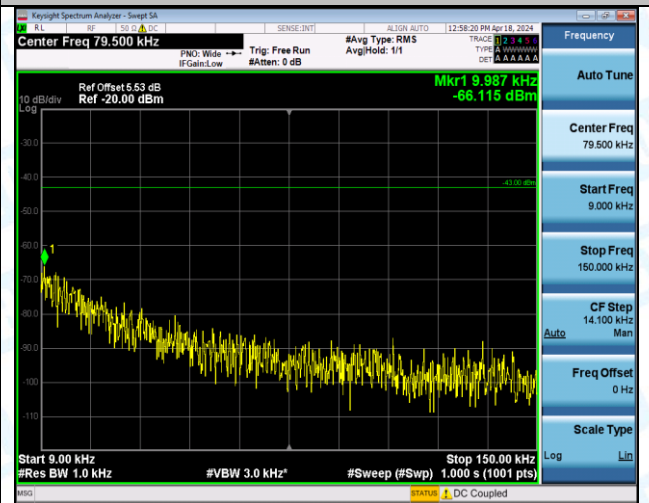

Band4_1.4MHz_16QAM_20393_1RB#0_0.009~0.15_0.009~0.15

Band4_1.4MHz_16QAM_20393_1RB#0_30~1000_30~1000