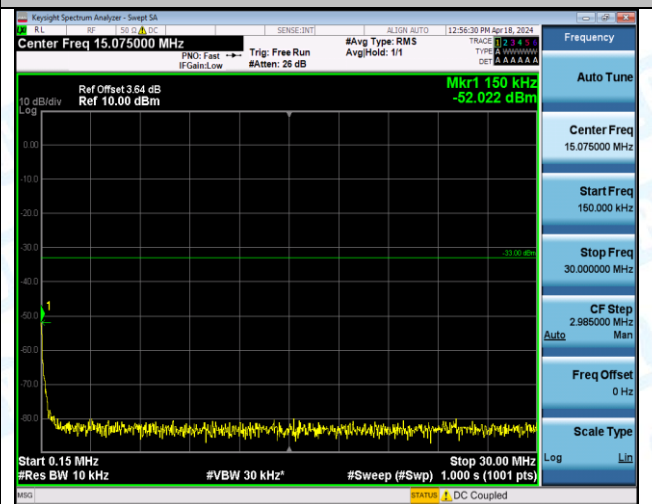

Band4_1.4MHz_16QAM_20175_6RB#0_0.15~30_0.15~30

Band4_1.4MHz_16QAM_20175_6RB#0_1000~3000_1000~3000