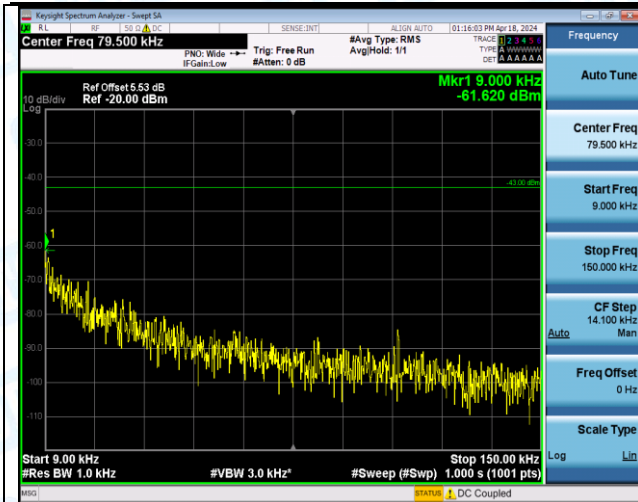

Band4_3MHz_QPSK_19965_1RB#0_0.009~0.15_0.009~0.15

Band4_3MHz_QPSK_19965_1RB#0_30~1000_30~1000