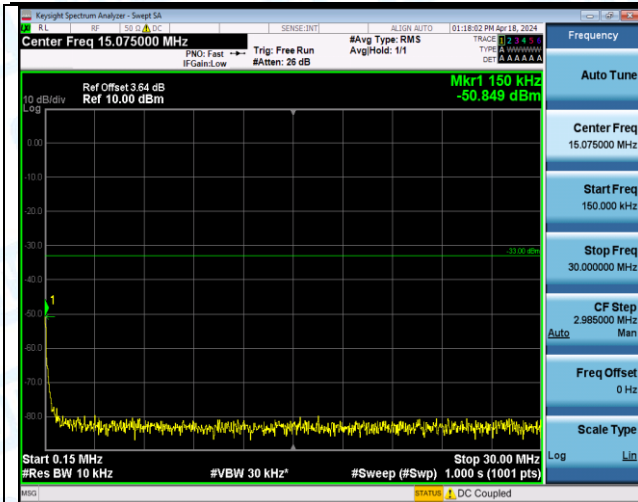

Band4_3MHz_QPSK_19965_1RB#14_0.15~30_0.15~30

Band4_3MHz_QPSK_19965_1RB#14_1000~3000_1000~3000