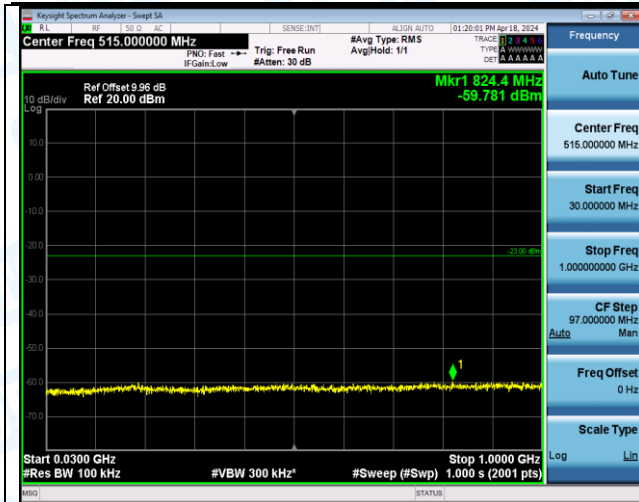

Band4_3MHz_QPSK_19965_15RB#0_30~1000_30~1000

Band4_3MHz_QPSK_19965_15RB#0_3000-20000_3000-20000