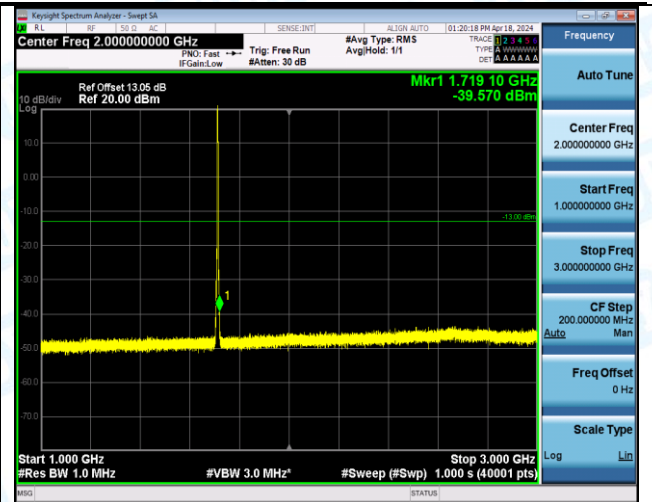

Band4_3MHz_QPSK_19965_15RB#0_0.15~30_0.15~30

Band4_3MHz_QPSK_19965_15RB#0_30~1000_30~1000

Band4_3MHz_QPSK_19965_15RB#0_1000~3000_1000~3000

Band4_3MHz_QPSK_19965_15RB#0_3000-20000_3000-20000

Band4_3MHz_QPSK_20175_1RB#0_0.009-0.15_0.009-0.15