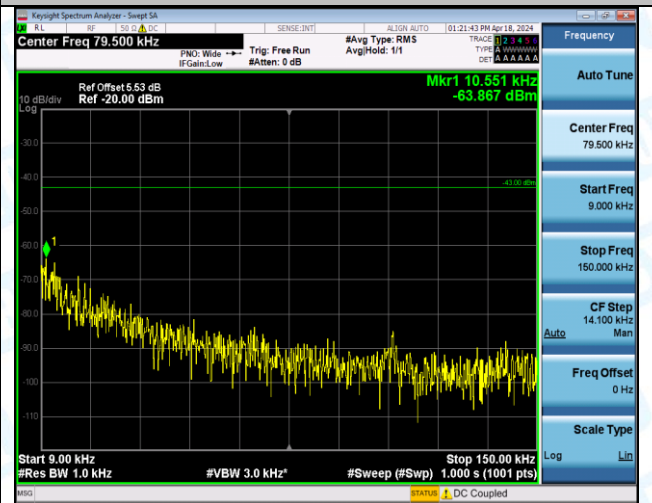

Band4_3MHz_QPSK_20175_1RB#0_0.009-0.15_0.009-0.15

Band4_3MHz_QPSK_20175_1RB#0_30-1000_30-1000