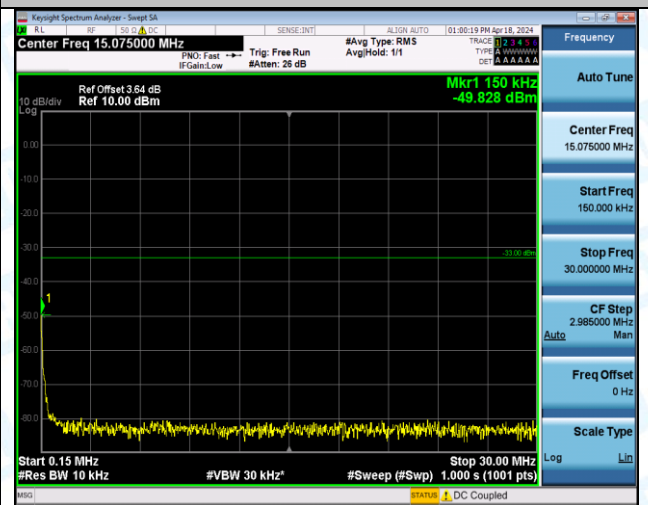

Band4_1.4MHz_16QAM_20393_1RB#5_0.15~30_0.15~30

Band4_1.4MHz_16QAM_20393_1RB#5_1000~3000_1000~3000