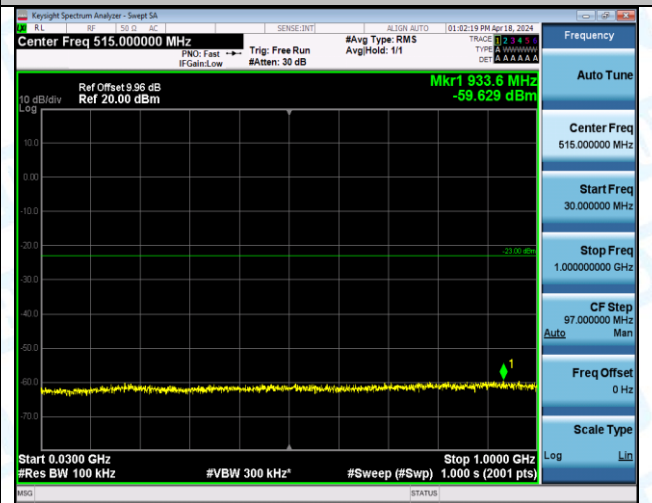

Band4_1.4MHz_16QAM_20393_6RB#0_30~1000_30~1000

Band4_1.4MHz_16QAM_20393_6RB#0_3000~20000_3000~20000