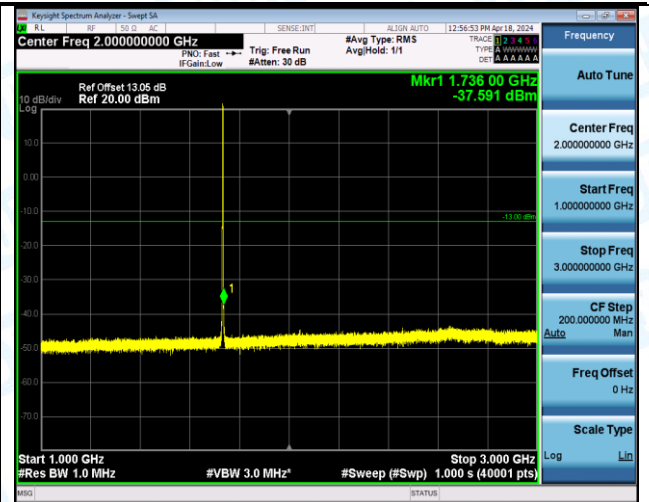

Band4_1.4MHz_16QAM_20175_6RB#0_1000~3000_1000~3000

Band4_1.4MHz_16QAM_20393_1RB#0_0.009~0.15_0.009~0.15