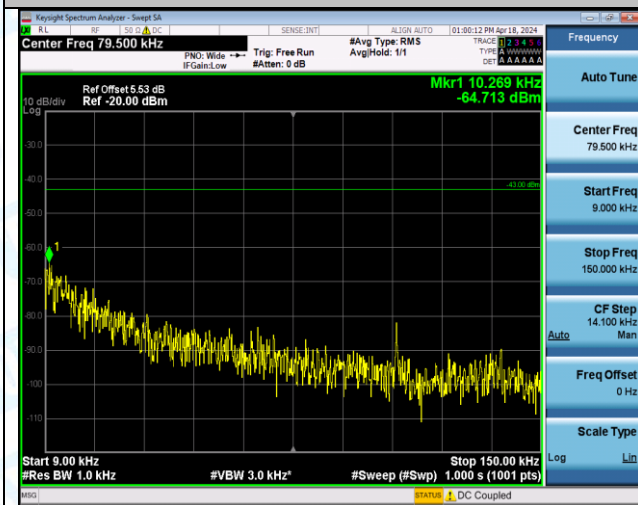

Band4_1.4MHz_16QAM_20393_1RB#5_0.009~0.15_0.009~0.15

Band4_1.4MHz_16QAM_20393_1RB#5_30~1000_30~1000