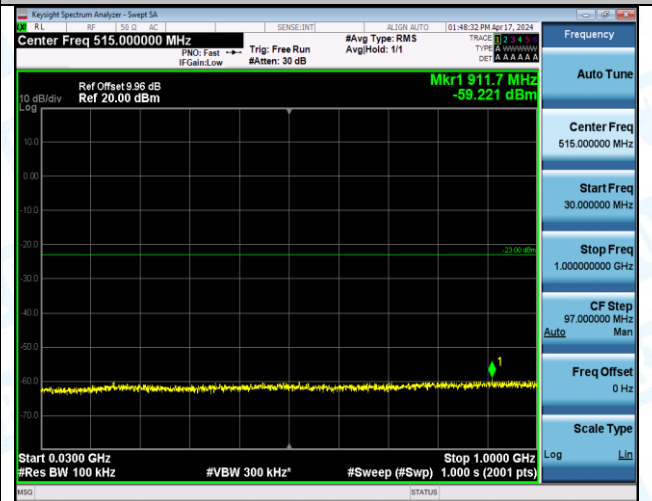

Band2_3MHz_16QAM_18900_15RB#0_3000~20000_3000~20000

Band2_3MHz_16QAM_19185_1RB#0_0.009~0.15_0.009~0.15

Band2_3MHz_16QAM_19185_1RB#0_0.15~30_0.15~30

Band2_3MHz_16QAM_19185_1RB#0_30~1000_30~1000

Band2_3MHz_16QAM_19185_1RB#0_1000~3000_1000~3000