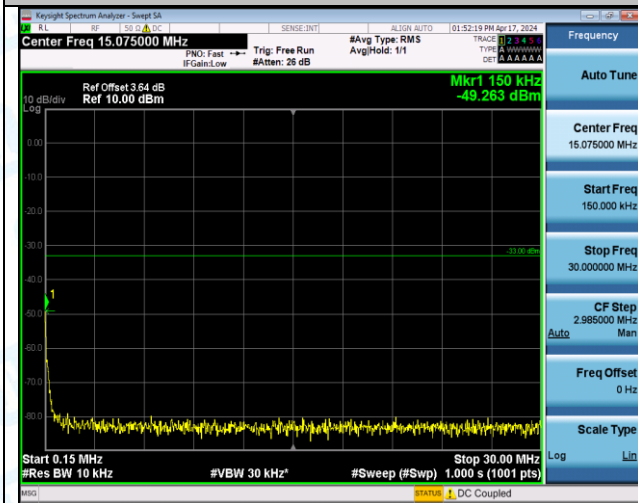

Band2_3MHz_16QAM_19185_1RB#14_3000~20000_3000~20000

Band2_3MHz_16QAM_19185_15RB#0_0.009~0.15_0.009~0.15

Band2_3MHz_16QAM_19185_15RB#0_0.15~30_0.15~30

Band2_3MHz_16QAM_19185_15RB#0_30~1000_30~1000

Band2_3MHz_16QAM_19185_15RB#0_1000~3000_1000~3000