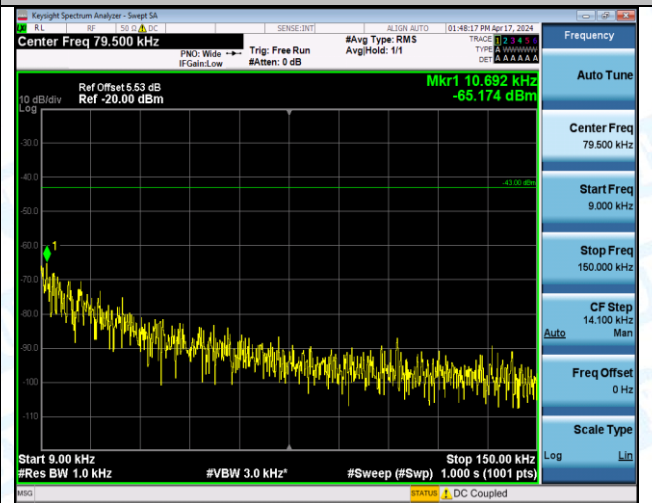

Band2_3MHz_16QAM_18900_15RB#0_3000~20000_3000~20000

Band2_3MHz_16QAM_19185_1RB#0_0.009~0.15_0.009~0.15

Band2_3MHz_16QAM_19185_1RB#0_0.15~30_0.15~30

Band2_3MHz_16QAM_19185_1RB#0_30~1000_30~1000

Band2_3MHz_16QAM_19185_1RB#0_1000~3000_1000~3000