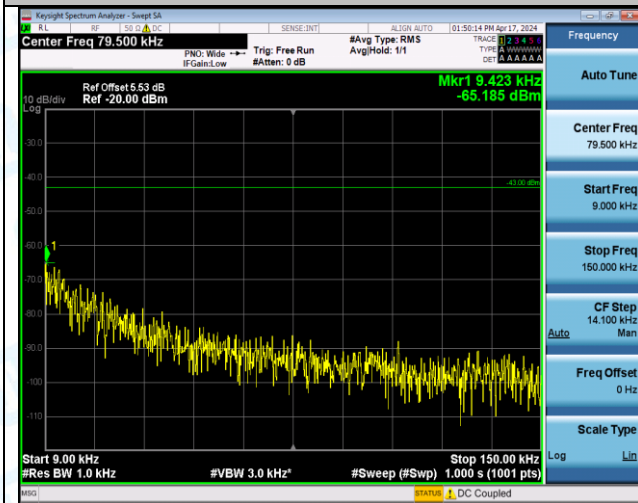

Band2_3MHz_16QAM_19185_1RB#14_0.009~0.15_0.009~0.15

Band2_3MHz_16QAM_19185_1RB#14_30~1000_30~1000