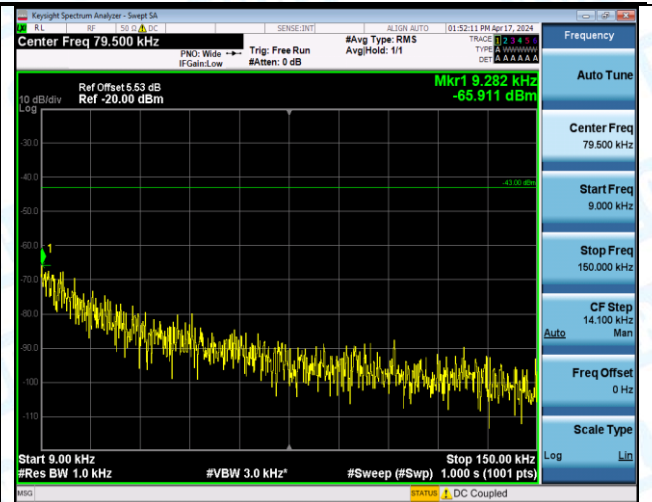

Band2_3MHz_16QAM_19185_15RB#0_0.009~0.15_0.009~0.15

Band2_3MHz_16QAM_19185_15RB#0_30~1000_30~1000