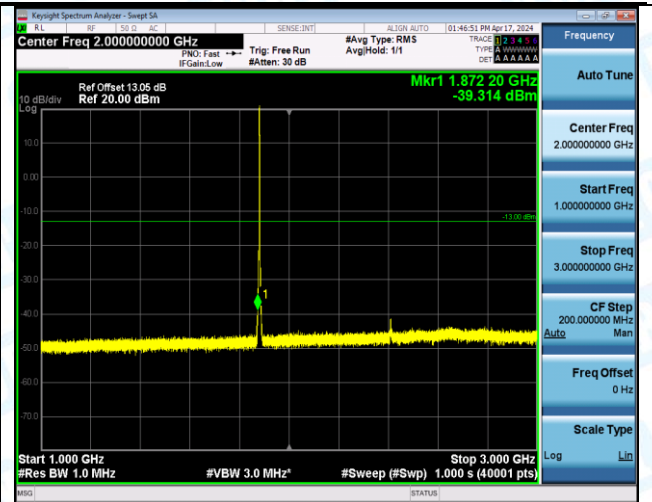

Band2_3MHz_16QAM_18900_15RB#0_3000~20000_3000~20000

Band2_3MHz_16QAM_19185_1RB#0_0.009~0.15_0.009~0.15

Band2_3MHz_16QAM_19185_1RB#0_0.15~30_0.15~30

Band2_3MHz_16QAM_19185_1RB#0_30~1000_30~1000

Band2_3MHz_16QAM_19185_1RB#0_1000~3000_1000~3000