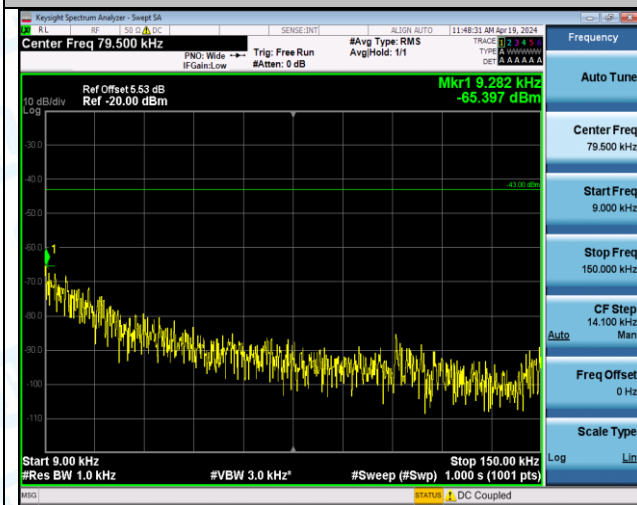

Band2_5MHz_QPSK_18900_1RB#24_0.009-0.15_0.009-0.15

Band2_5MHz_QPSK_18900_1RB#24_30-1000_30-1000