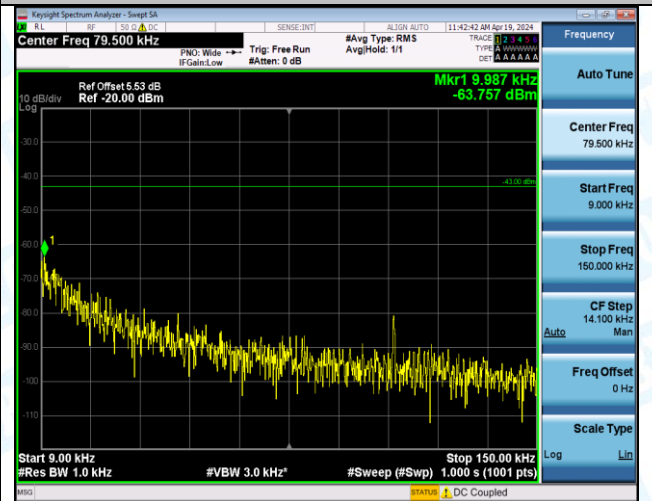

Band2_5MHz_QPSK_18625_1RB#24_0.009~0.15_0.009~0.15

Band2_5MHz_QPSK_18625_1RB#24_30~1000_30~1000