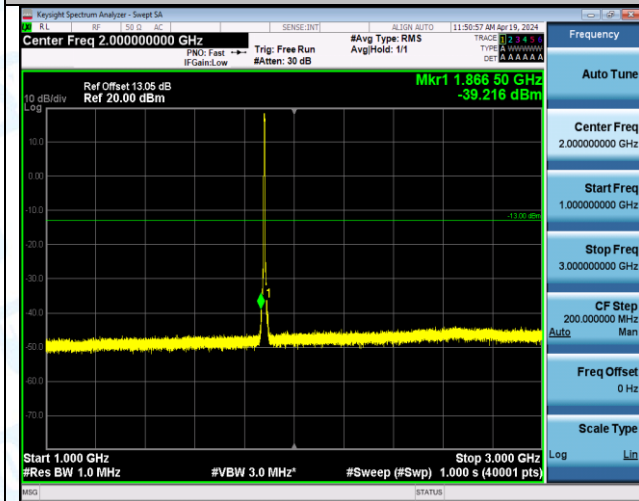

Band2_5MHz_QPSK_18900_25RB#0_0.009-0.15_0.009-0.15

Band2_5MHz_QPSK_18900_25RB#0_0.15~30_0.15~30

Band2_5MHz_QPSK_18900_25RB#0_30~1000_30~1000

Band2_5MHz_QPSK_18900_25RB#0_1000~3000_1000~3000

Band2_5MHz_QPSK_18900_25RB#0_3000~20000_3000~20000