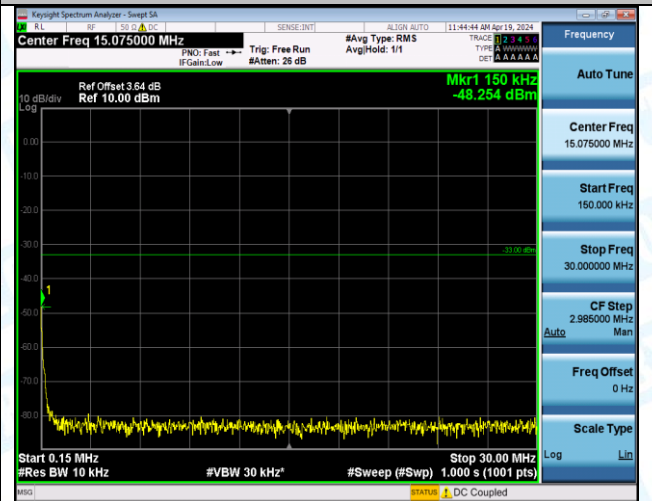

Band2_5MHz_QPSK_18625_1RB#24_3000~20000_3000~20000

Band2_5MHz_QPSK_18625_25RB#0_0.009~0.15_0.009~0.15

Band2_5MHz_QPSK_18625_25RB#0_0.15~30_0.15~30

Band2_5MHz_QPSK_18625_25RB#0_30~1000_30~1000

Band2_5MHz_QPSK_18625_25RB#0_1000~3000_1000~3000