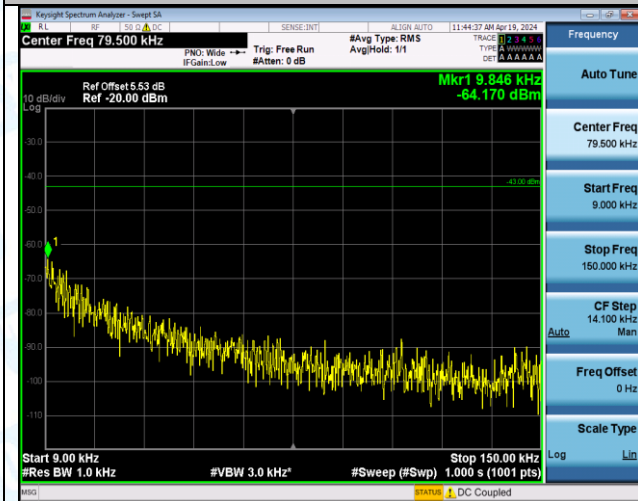

Band2_5MHz_QPSK_18625_25RB#0_0.009~0.15_0.009~0.15

Band2_5MHz_QPSK_18625_25RB#0_30~1000_30~1000