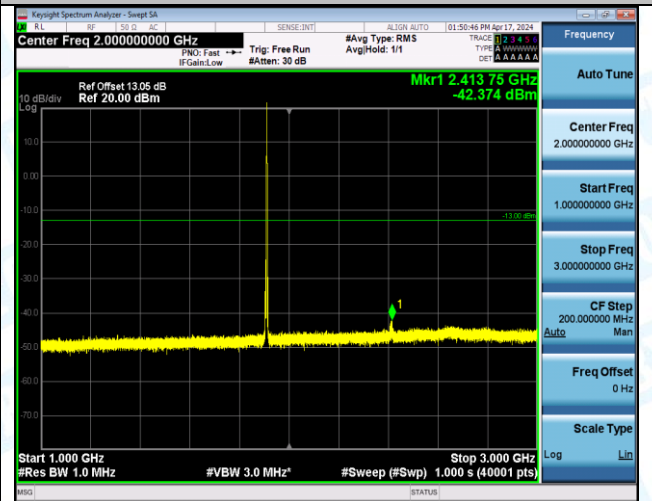

Band2_3MHz_16QAM_19185_1RB#14_1000~3000_1000~3000

Band2_3MHz_16QAM_19185_15RB#0_0.009~0.15_0.009~0.15