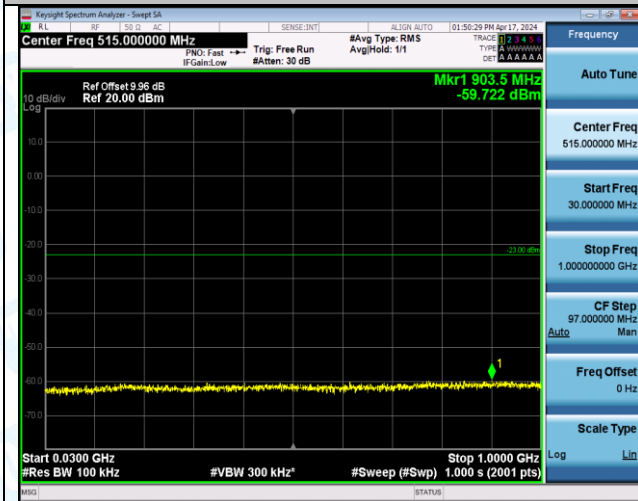

Band2_3MHz_16QAM_19185_1RB#0_3000~20000_3000~20000

Band2_3MHz_16QAM_19185_1RB#14_0.009~0.15_0.009~0.15

Band2_3MHz_16QAM_19185_1RB#14_0.15~30_0.15~30

Band2_3MHz_16QAM_19185_1RB#14_30~1000_30~1000

Band2_3MHz_16QAM_19185_1RB#14_1000~3000_1000~3000