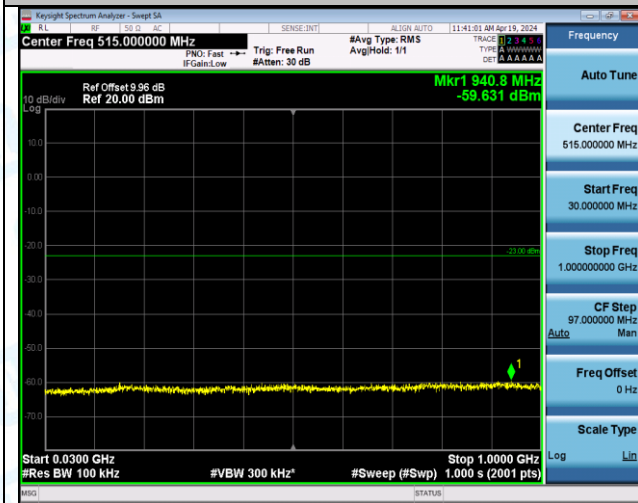

Band2_3MHz_16QAM_19185_15RB#0_3000~20000_3000~20000

Band2_5MHz_QPSK_18625_1RB#0_0.009~0.15_0.009~0.15

Band2_5MHz_QPSK_18625_1RB#0_0.15~30_0.15~30

Band2_5MHz_QPSK_18625_1RB#0_30~1000_30~1000

Band2_5MHz_QPSK_18625_1RB#0_1000~3000_1000~3000