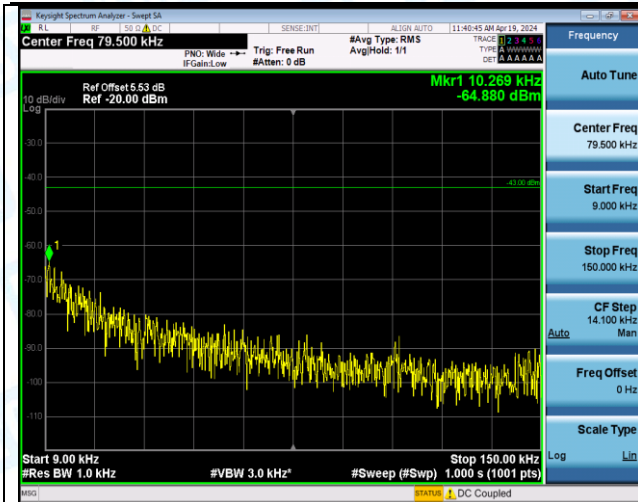

Band2_5MHz_QPSK_18625_1RB#0_0.009~0.15_0.009~0.15

Band2_5MHz_QPSK_18625_1RB#0_30~1000_30~1000