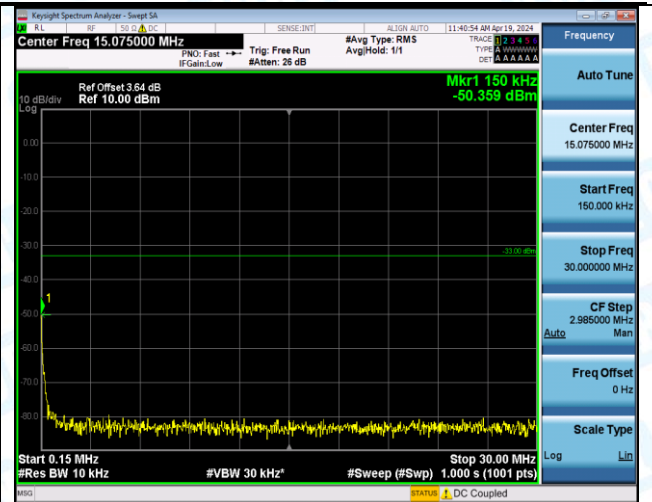

Band2_3MHz_16QAM_19185_15RB#0_3000~20000_3000~20000

Band2_5MHz_QPSK_18625_1RB#0_0.009~0.15_0.009~0.15

Band2_5MHz_QPSK_18625_1RB#0_0.15~30_0.15~30

Band2_5MHz_QPSK_18625_1RB#0_30~1000_30~1000

Band2_5MHz_QPSK_18625_1RB#0_1000~3000_1000~3000