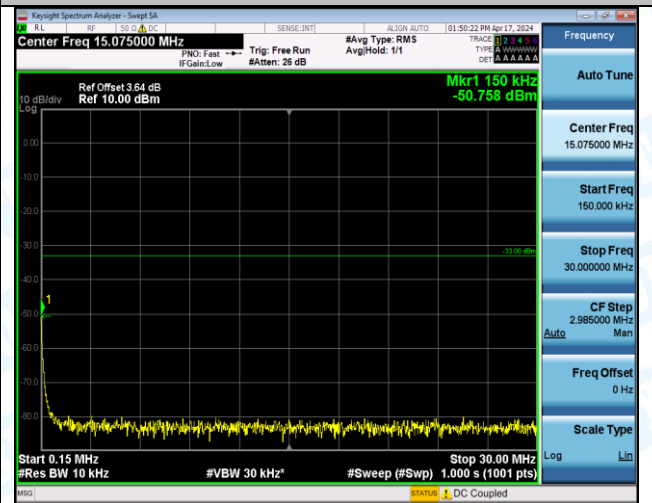

Band2_3MHz_16QAM_19185_1RB#0_3000~20000_3000~20000

Band2_3MHz_16QAM_19185_1RB#14_0.009~0.15_0.009~0.15

Band2_3MHz_16QAM_19185_1RB#14_0.15~30_0.15~30

Band2_3MHz_16QAM_19185_1RB#14_30~1000_30~1000

Band2_3MHz_16QAM_19185_1RB#14_1000~3000_1000~3000