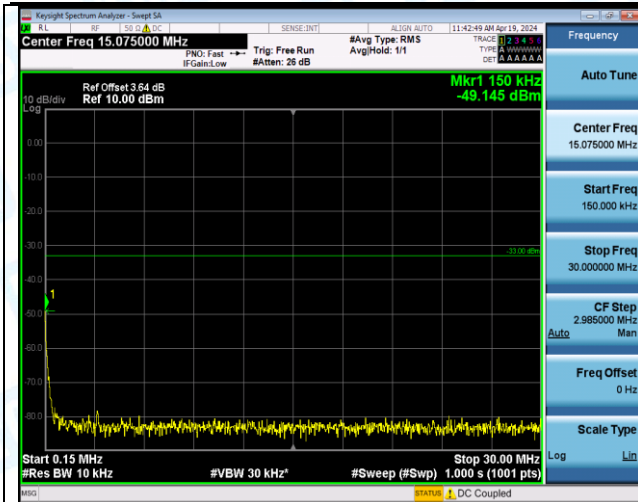

Band2_5MHz_QPSK_18625_1RB#0_3000~20000_3000~20000

Band2_5MHz_QPSK_18625_1RB#24_0.009~0.15_0.009~0.15

Band2_5MHz_QPSK_18625_1RB#24_0.15~30_0.15~30

Band2_5MHz_QPSK_18625_1RB#24_30~1000_30~1000

Band2_5MHz_QPSK_18625_1RB#24_1000~3000_1000~3000