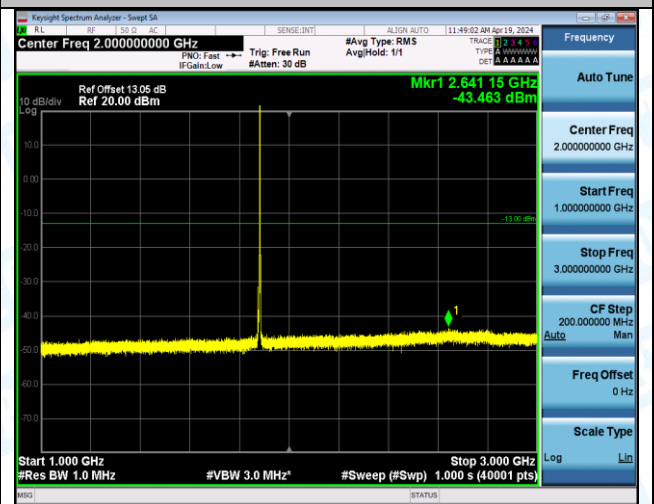

Band2_5MHz_QPSK_18900_1RB#24_0.009-0.15_0.009-0.15

Band2_5MHz_QPSK_18900_1RB#24_0.15-30_0.15-30

Band2_5MHz_QPSK_18900_1RB#24_30-1000_30-1000

Band2_5MHz_QPSK_18900_1RB#24_1000-3000_1000-3000

Band2_5MHz_QPSK_18900_1RB#24_3000-20000_3000-20000