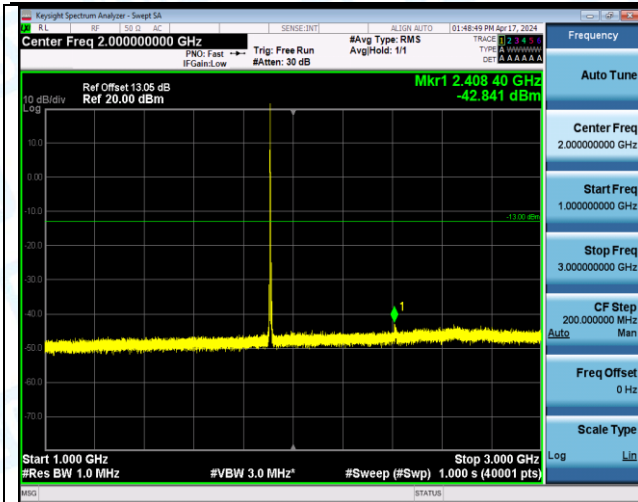

Band2_3MHz_16QAM_19185_1RB#0_1000~3000_1000~3000

Band2_3MHz_16QAM_19185_1RB#14_0.009~0.15_0.009~0.15