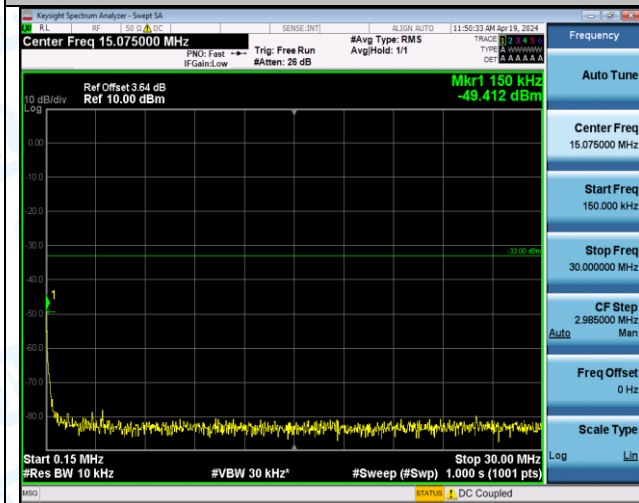

Band2_5MHz_QPSK_18900_25RB#0_0.15~30_0.15~30

Band2_5MHz_QPSK_18900_25RB#0_1000~3000_1000~3000