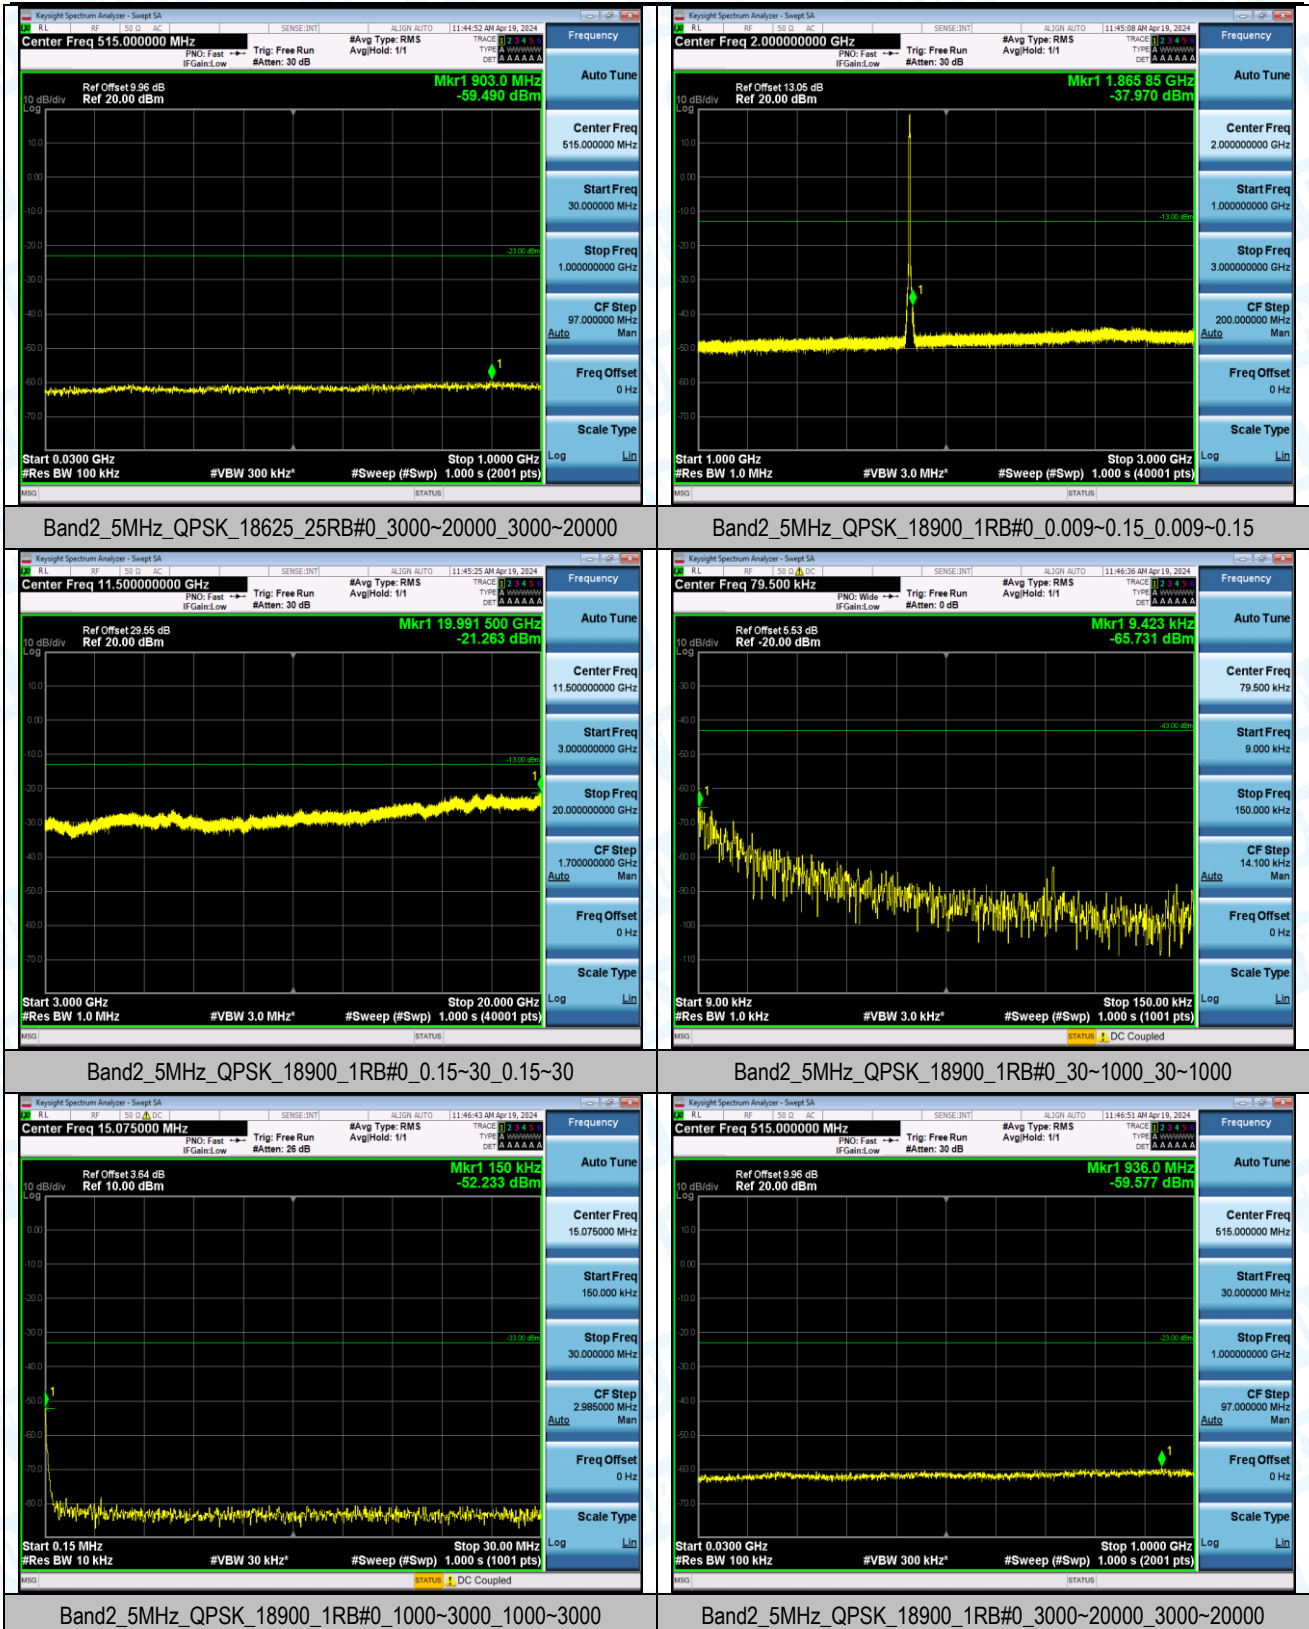

Band2_5MHz_QPSK_18625_1RB#24_3000~20000_3000~20000

Band2_5MHz_QPSK_18625_25RB#0_0.009~0.15_0.009~0.15

Band2_5MHz_QPSK_18625_25RB#0_0.15~30_0.15~30

Band2_5MHz_QPSK_18625_25RB#0_30~1000_30~1000

Band2_5MHz_QPSK_18625_25RB#0_1000~3000_1000~3000

Band2_5MHz_QPSK_18900_1RB#24_0.009-0.15_0.009-0.15

Band2_5MHz_QPSK_18900_1RB#24_0.15-30_0.15-30

Band2_5MHz_QPSK_18900_1RB#24_30-1000_30-1000

Band2_5MHz_QPSK_18900_1RB#24_1000-3000_1000-3000

Band2_5MHz_QPSK_18900_1RB#24_3000-20000_3000-20000