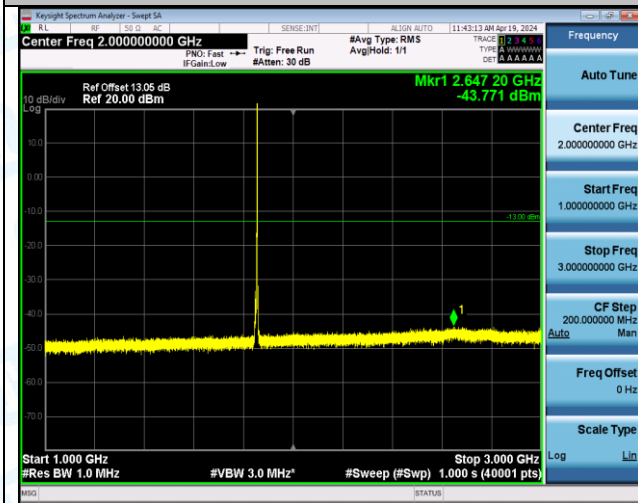

Band2_5MHz_QPSK_18625_1RB#24_1000~3000_1000~3000

Band2_5MHz_QPSK_18625_25RB#0_0.009~0.15_0.009~0.15