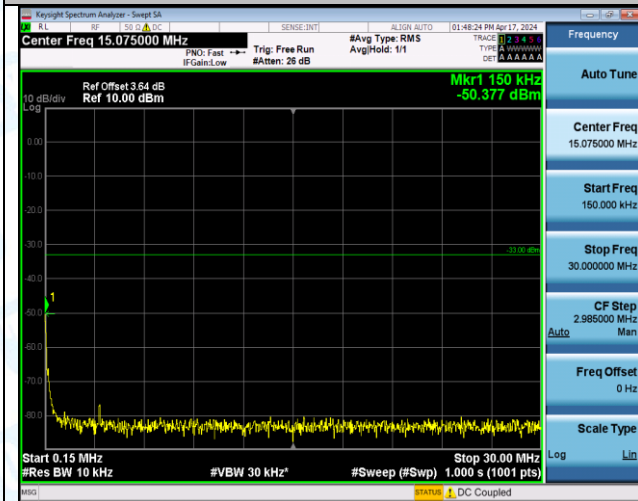

Band2_3MHz_16QAM_18900_15RB#0_3000~20000_3000~20000

Band2_3MHz_16QAM_19185_1RB#0_0.009~0.15_0.009~0.15

Band2_3MHz_16QAM_19185_1RB#0_0.15~30_0.15~30

Band2_3MHz_16QAM_19185_1RB#0_30~1000_30~1000

Band2_3MHz_16QAM_19185_1RB#0_1000~3000_1000~3000