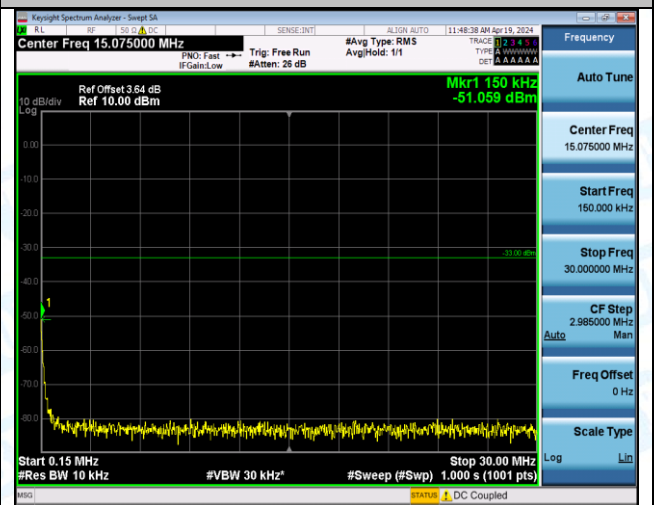

Band2_5MHz_QPSK_18900_1RB#24_0.15-30_0.15-30

Band2_5MHz_QPSK_18900_1RB#24_1000-3000_1000-3000