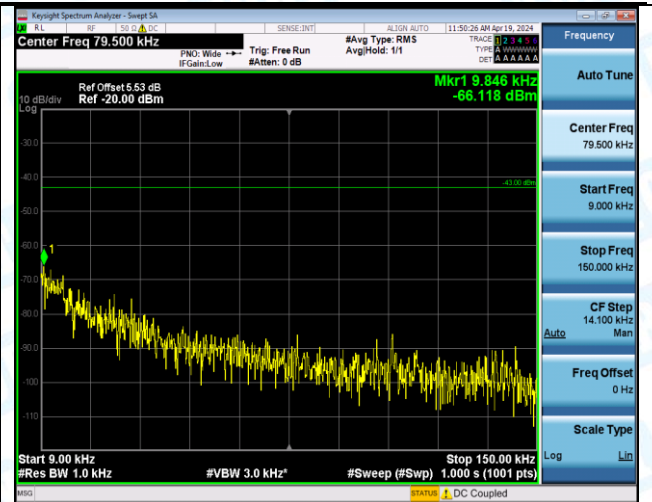

Band2_5MHz_QPSK_18900_25RB#0_0.009-0.15_0.009-0.15

Band2_5MHz_QPSK_18900_25RB#0_30~1000_30~1000