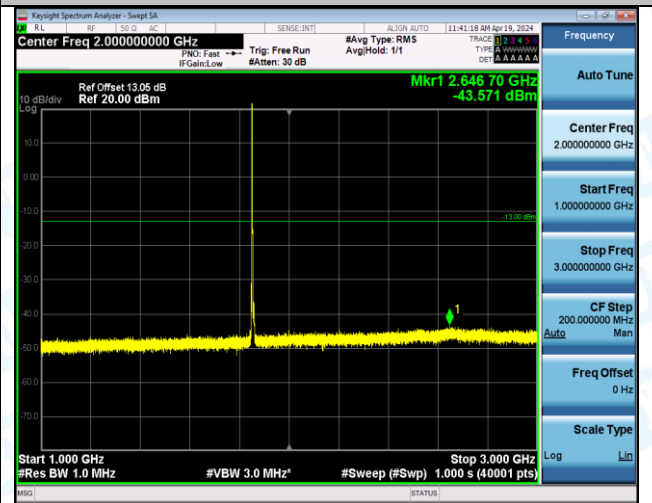

Band2_5MHz_QPSK_18625_1RB#0_1000~3000_1000~3000

Band2_5MHz_QPSK_18625_1RB#24_0.009~0.15_0.009~0.15