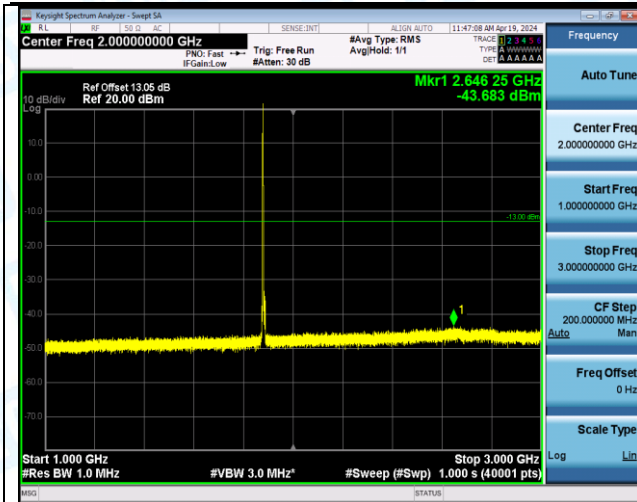

Band2_5MHz_QPSK_18625_1RB#24_3000~20000_3000~20000

Band2_5MHz_QPSK_18625_25RB#0_0.009~0.15_0.009~0.15

Band2_5MHz_QPSK_18625_25RB#0_0.15~30_0.15~30

Band2_5MHz_QPSK_18625_25RB#0_30~1000_30~1000

Band2_5MHz_QPSK_18625_25RB#0_1000~3000_1000~3000