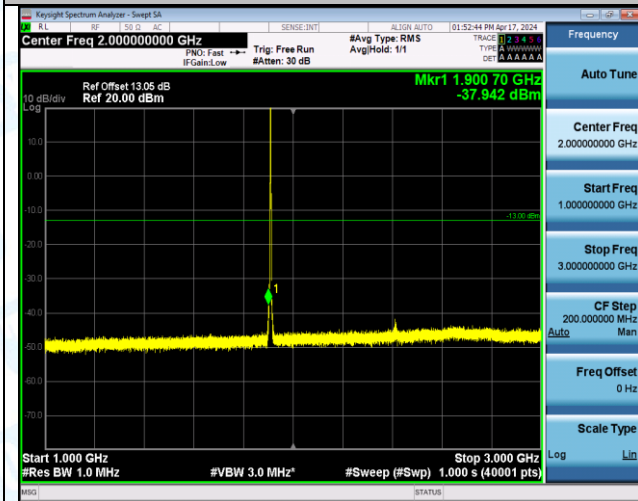

Band2_3MHz_16QAM_19185_15RB#0_1000~3000_1000~3000

Band2_5MHz_QPSK_18625_1RB#0_0.009~0.15_0.009~0.15