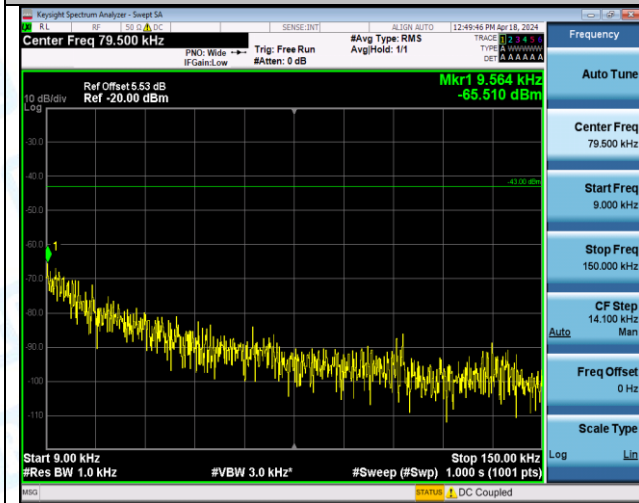

Test Graphs

Band4_1.4MHz_QPSK_19957_1RB#5_1000-3000_1000-3000

Band4_1.4MHz_QPSK_19957_1RB#5_3000-20000_3000-20000

Band4_1.4MHz_QPSK_19957_6RB#0_0.009-0.15_0.009-0.15

Band4_1.4MHz_QPSK_19957_6RB#0_0.15-30_0.15-30