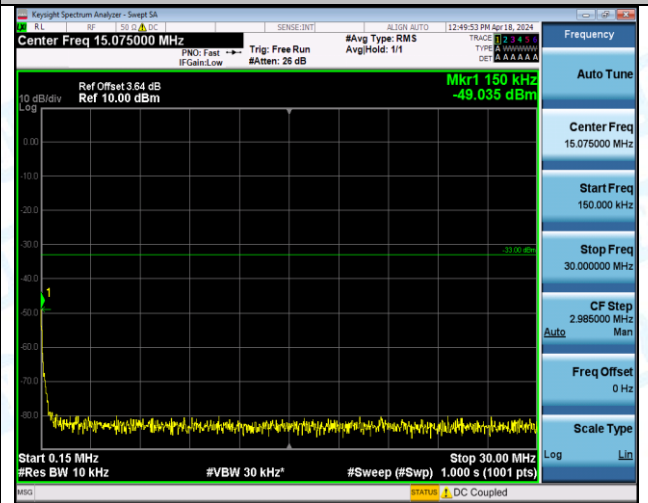

Band4_1.4MHz_QPSK_19957_6RB#0_0.15-30_0.15-30

Band4_1.4MHz_QPSK_19957_6RB#0_1000-3000_1000-3000