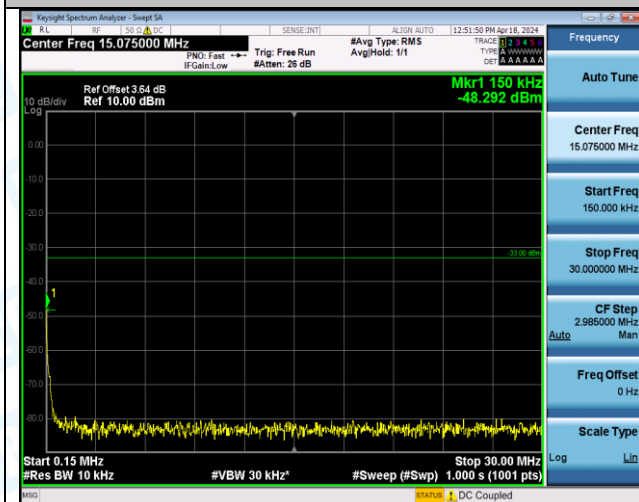

Band4_1.4MHz_QPSK_20175_1RB#0_0.15~30_0.15~30

Band4_1.4MHz_QPSK_20175_1RB#0_1000~3000_1000~3000