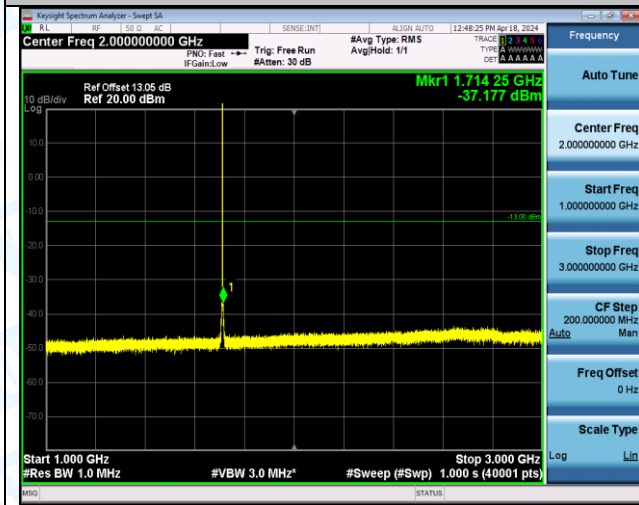

Test Graphs

Band4_1.4MHz_QPSK_19957_1RB#5_1000-3000_1000-3000

Band4_1.4MHz_QPSK_19957_1RB#5_3000-20000_3000-20000

Band4_1.4MHz_QPSK_19957_6RB#0_0.009-0.15_0.009-0.15

Band4_1.4MHz_QPSK_19957_6RB#0_0.15-30_0.15-30