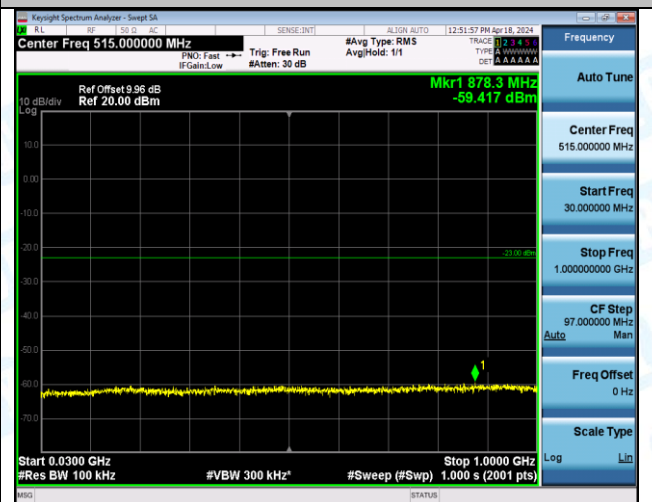

Band4_1.4MHz_QPSK_20175_1RB#0_30~1000_30~1000

Band4_1.4MHz_QPSK_20175_1RB#0_3000~20000_3000~20000