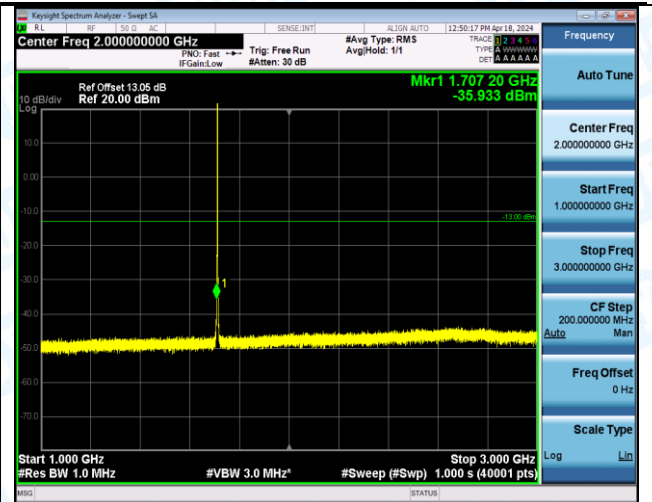

Band4_1.4MHz_QPSK_19957_6RB#0_1000-3000_1000-3000

Band4_1.4MHz_QPSK_20175_1RB#0_0.009~0.15_0.009~0.15