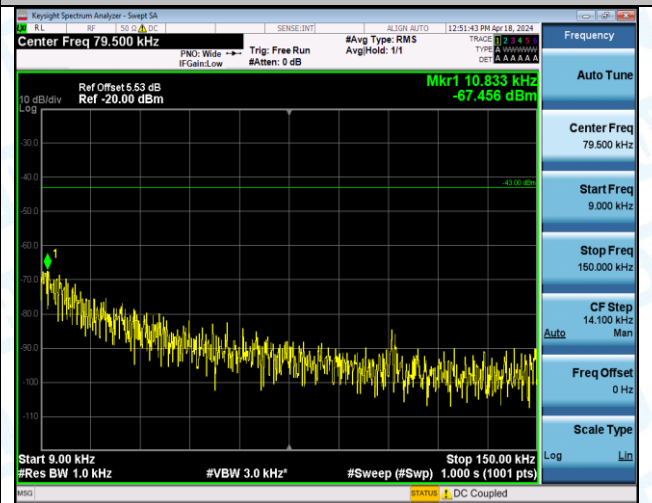

Band4_1.4MHz_QPSK_19957_6RB#0_30-1000_30-1000

Band4_1.4MHz_QPSK_19957_6RB#0_1000-3000_1000-3000

Band4_1.4MHz_QPSK_19957_6RB#0_3000~20000_3000~20000

Band4_1.4MHz_QPSK_20175_1RB#0_0.009~0.15_0.009~0.15

Band4_1.4MHz_QPSK_20175_1RB#0_0.15~30_0.15~30