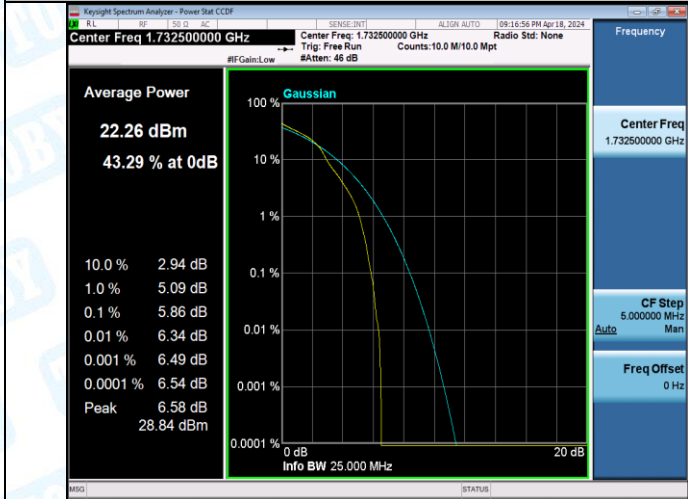

Band4-20MHz-16QAM-20175-1RB#0-PASS

Band4-20MHz-16QAM-20175-27RB#0-PASS

Band4-20MHz-16QAM-20300-1RB#0-PASS

Band4-20MHz-16QAM-20300-27RB#0-PASS

3: 26dB Bandwidth and Occupied Bandwidth

Test Result

Band	Bandwidth	Modulation	Channel	RB Configuration	Occupied Bandwidth (MHz)	26dB Bandwidth (MHz)	Verdict
Band4	1.4MHz	QPSK	19957	6RB#0	1.0948	1.301	PASS
Band4	1.4MHz	QPSK	20175	6RB#0	1.0937	1.287	PASS
Band4	1.4MHz	QPSK	20393	6RB#0	1.0892	1.303	PASS
Band4	1.4MHz	16QAM	19957	6RB#0	1.0943	1.283	PASS
Band4	1.4MHz	16QAM	20175	6RB#0	1.0968	1.295	PASS
Band4	1.4MHz	16QAM	20393	6RB#0	1.0897	1.285	PASS
Band4	3MHz	QPSK	19965	15RB#0	2.7023	3.050	PASS
Band4	3MHz	QPSK	20175	15RB#0	2.6996	2.992	PASS
Band4	3MHz	QPSK	20385	15RB#0	2.7035	3.028	PASS
Band4	3MHz	16QAM	19965	15RB#0	2.7041	3.025	PASS
Band4	3MHz	16QAM	20175	15RB#0	2.6934	3.006	PASS
Band4	3MHz	16QAM	20385	15RB#0	2.7011	3.003	PASS
Band4	5MHz	QPSK	19975	25RB#0	4.5129	5.125	PASS
Band4	5MHz	QPSK	20175	25RB#0	4.5052	5.045	PASS
Band4	5MHz	QPSK	20375	25RB#0	4.5120	5.124	PASS
Band4	5MHz	16QAM	19975	25RB#0	4.5037	5.079	PASS
Band4	5MHz	16QAM	20175	25RB#0	4.4996	5.055	PASS
Band4	5MHz	16QAM	20375	25RB#0	4.5010	5.082	PASS
Band4	10MHz	QPSK	20000	50RB#0	8.9865	10.17	PASS
Band4	10MHz	QPSK	20175	50RB#0	8.9898	10.13	PASS
Band4	10MHz	QPSK	20350	50RB#0	8.9969	10.22	PASS
Band4	10MHz	16QAM	20000	27RB#0	5.0185	6.348	PASS
Band4	10MHz	16QAM	20175	27RB#0	5.0150	6.252	PASS
Band4	10MHz	16QAM	20350	27RB#0	5.0141	6.172	PASS
Band4	15MHz	QPSK	20025	75RB#0	13.508	15.37	PASS
Band4	15MHz	QPSK	20175	75RB#0	13.505	15.32	PASS
Band4	15MHz	QPSK	20325	75RB#0	13.514	15.28	PASS
Band4	15MHz	16QAM	20025	27RB#0	5.1965	6.784	PASS
Band4	15MHz	16QAM	20175	27RB#0	5.2722	6.860	PASS
Band4	15MHz	16QAM	20325	27RB#0	5.1951	6.702	PASS
Band4	20MHz	QPSK	20050	100RB#0	17.978	19.96	PASS
Band4	20MHz	QPSK	20175	100RB#0	17.962	20.17	PASS
Band4	20MHz	QPSK	20300	100RB#0	18.014	20.13	PASS
Band4	20MHz	16QAM	20050	27RB#0	5.3995	7.317	PASS
Band4	20MHz	16QAM	20175	27RB#0	5.3501	7.094	PASS
Band4	20MHz	16QAM	20300	27RB#0	5.3306	6.978	PASS