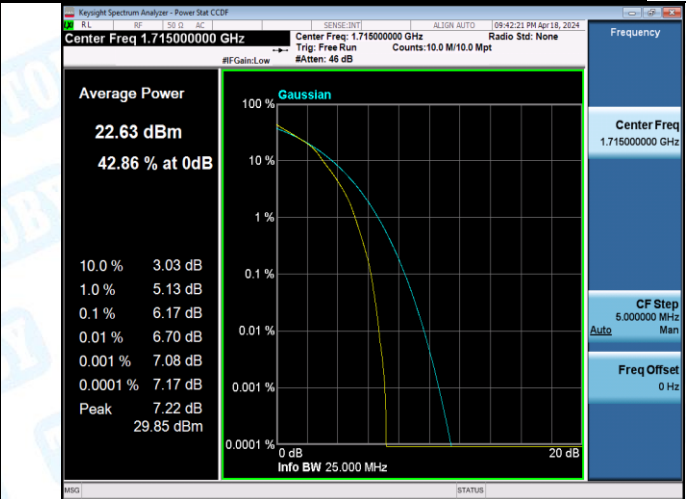

Band4-10MHz-16QAM-20175-1RB#0-PASS

Band4-10MHz-16QAM-20175-27RB#0-PASS

Band4-10MHz-16QAM-20350-1RB#0-PASS

Band4-10MHz-16QAM-20350-27RB#0-PASS

Band4-15MHz-QPSK-20025-1RB#0-PASS

Band4-15MHz-QPSK-20025-75RB#0-PASS