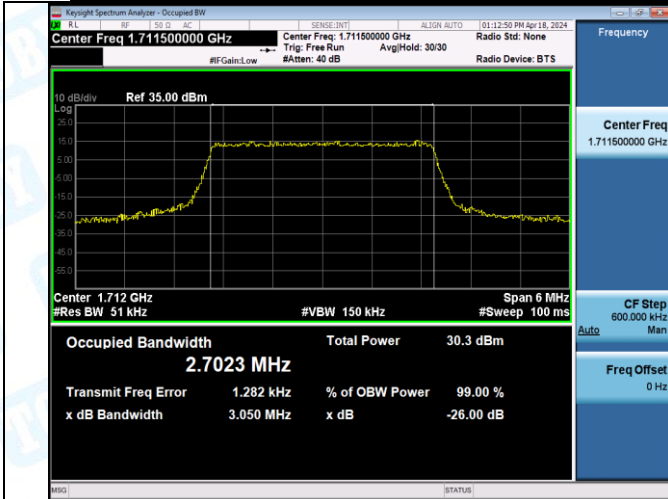

Band4-3MHz-QPSK-20385-15RB#0-PASS