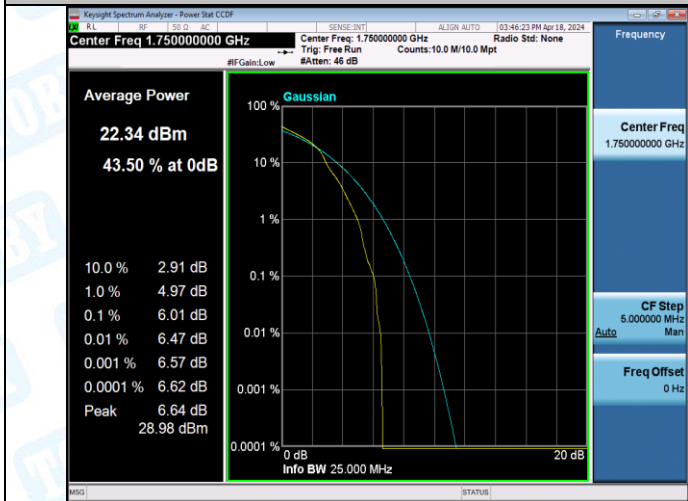

Band4-10MHz-16QAM-20175-1RB#0-PASS

Band4-10MHz-16QAM-20175-27RB#0-PASS

Band4-10MHz-16QAM-20350-1RB#0-PASS

Band4-10MHz-16QAM-20350-27RB#0-PASS

Band4-15MHz-QPSK-20025-1RB#0-PASS

Band4-15MHz-QPSK-20025-75RB#0-PASS