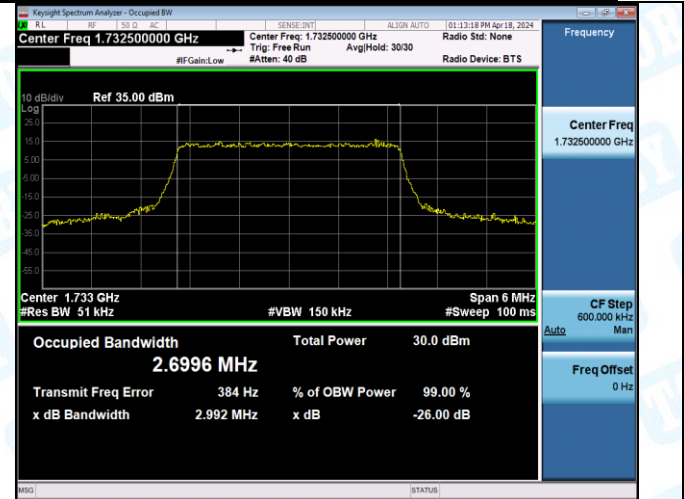

Band4-3MHz-16QAM-19965-15RB#0-PASS