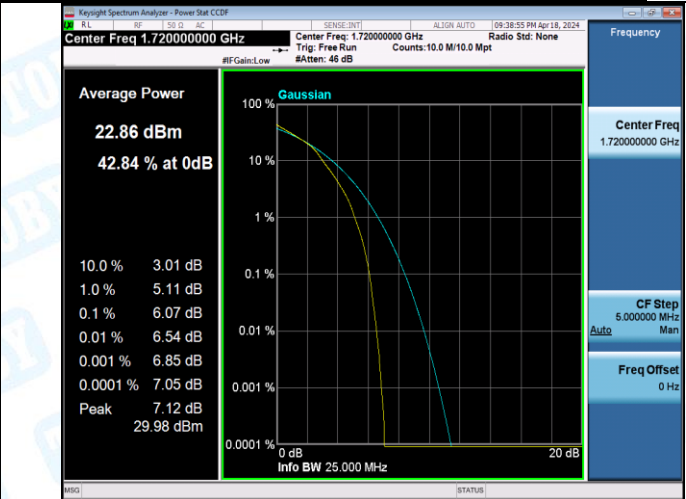

Band4-20MHz-16QAM-20175-1RB#0-PASS

Band4-20MHz-16QAM-20175-27RB#0-PASS

Band4-20MHz-16QAM-20300-1RB#0-PASS

Band4-20MHz-16QAM-20300-27RB#0-PASS

3: 26dB Bandwidth and Occupied Bandwidth

Test Result

Band	Bandwidth	Modulation	Channel	RB Configuration	Occupied Bandwidth (MHz)	26dB Bandwidth (MHz)	Verdict
Band4	1.4MHz	QPSK	19957	6RB#0	1.0948	1.301	PASS
Band4	1.4MHz	QPSK	20175	6RB#0	1.0937	1.287	PASS
Band4	1.4MHz	QPSK	20393	6RB#0	1.0892	1.303	PASS
Band4	1.4MHz	16QAM	19957	6RB#0	1.0943	1.283	PASS
Band4	1.4MHz	16QAM	20175	6RB#0	1.0968	1.295	PASS
Band4	1.4MHz	16QAM	20393	6RB#0	1.0897	1.285	PASS
Band4	3MHz	QPSK	19965	15RB#0	2.7023	3.050	PASS
Band4	3MHz	QPSK	20175	15RB#0	2.6996	2.992	PASS
Band4	3MHz	QPSK	20385	15RB#0	2.7035	3.028	PASS
Band4	3MHz	16QAM	19965	15RB#0	2.7041	3.025	PASS
Band4	3MHz	16QAM	20175	15RB#0	2.6934	3.006	PASS
Band4	3MHz	16QAM	20385	15RB#0	2.7011	3.003	PASS
Band4	5MHz	QPSK	19975	25RB#0	4.5129	5.125	PASS
Band4	5MHz	QPSK	20175	25RB#0	4.5052	5.045	PASS
Band4	5MHz	QPSK	20375	25RB#0	4.5120	5.124	PASS
Band4	5MHz	16QAM	19975	25RB#0	4.5037	5.079	PASS
Band4	5MHz	16QAM	20175	25RB#0	4.4996	5.055	PASS
Band4	5MHz	16QAM	20375	25RB#0	4.5010	5.082	PASS
Band4	10MHz	QPSK	20000	50RB#0	8.9865	10.17	PASS
Band4	10MHz	QPSK	20175	50RB#0	8.9898	10.13	PASS
Band4	10MHz	QPSK	20350	50RB#0	8.9969	10.22	PASS
Band4	10MHz	16QAM	20000	27RB#0	5.0185	6.348	PASS
Band4	10MHz	16QAM	20175	27RB#0	5.0150	6.252	PASS
Band4	10MHz	16QAM	20350	27RB#0	5.0141	6.172	PASS
Band4	15MHz	QPSK	20025	75RB#0	13.508	15.37	PASS
Band4	15MHz	QPSK	20175	75RB#0	13.505	15.32	PASS
Band4	15MHz	QPSK	20325	75RB#0	13.514	15.28	PASS
Band4	15MHz	16QAM	20025	27RB#0	5.1965	6.784	PASS
Band4	15MHz	16QAM	20175	27RB#0	5.2722	6.860	PASS
Band4	15MHz	16QAM	20325	27RB#0	5.1951	6.702	PASS
Band4	20MHz	QPSK	20050	100RB#0	17.978	19.96	PASS
Band4	20MHz	QPSK	20175	100RB#0	17.962	20.17	PASS
Band4	20MHz	QPSK	20300	100RB#0	18.014	20.13	PASS
Band4	20MHz	16QAM	20050	27RB#0	5.3995	7.317	PASS
Band4	20MHz	16QAM	20175	27RB#0	5.3501	7.094	PASS
Band4	20MHz	16QAM	20300	27RB#0	5.3306	6.978	PASS