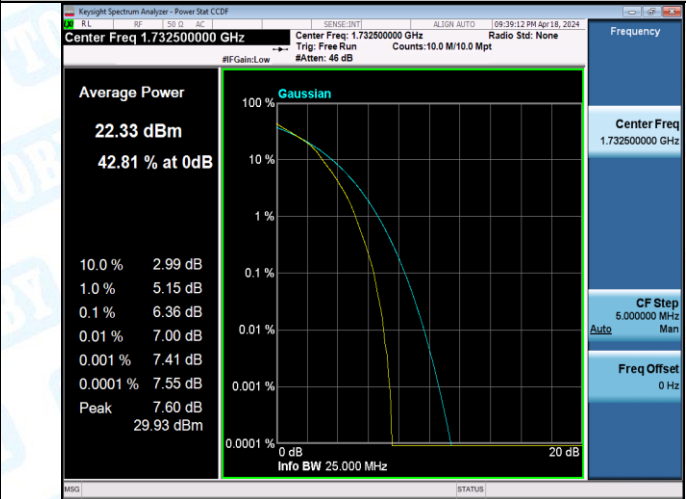

Band4-20MHz-16QAM-20175-1RB#0-PASS

Band4-20MHz-16QAM-20175-27RB#0-PASS

Band4-20MHz-16QAM-20300-1RB#0-PASS

Band4-20MHz-16QAM-20300-27RB#0-PASS

3: 26dB Bandwidth and Occupied Bandwidth

Test Result

Band	Bandwidth	Modulation	Channel	RB Configuration	Occupied Bandwidth (MHz)	26dB Bandwidth (MHz)	Verdict
Band4	1.4MHz	QPSK	19957	6RB#0	1.0948	1.301	PASS
Band4	1.4MHz	QPSK	20175	6RB#0	1.0937	1.287	PASS
Band4	1.4MHz	QPSK	20393	6RB#0	1.0892	1.303	PASS
Band4	1.4MHz	16QAM	19957	6RB#0	1.0943	1.283	PASS
Band4	1.4MHz	16QAM	20175	6RB#0	1.0968	1.295	PASS
Band4	1.4MHz	16QAM	20393	6RB#0	1.0897	1.285	PASS
Band4	3MHz	QPSK	19965	15RB#0	2.7023	3.050	PASS
Band4	3MHz	QPSK	20175	15RB#0	2.6996	2.992	PASS
Band4	3MHz	QPSK	20385	15RB#0	2.7035	3.028	PASS
Band4	3MHz	16QAM	19965	15RB#0	2.7041	3.025	PASS
Band4	3MHz	16QAM	20175	15RB#0	2.6934	3.006	PASS
Band4	3MHz	16QAM	20385	15RB#0	2.7011	3.003	PASS
Band4	5MHz	QPSK	19975	25RB#0	4.5129	5.125	PASS
Band4	5MHz	QPSK	20175	25RB#0	4.5052	5.045	PASS
Band4	5MHz	QPSK	20375	25RB#0	4.5120	5.124	PASS
Band4	5MHz	16QAM	19975	25RB#0	4.5037	5.079	PASS
Band4	5MHz	16QAM	20175	25RB#0	4.4996	5.055	PASS
Band4	5MHz	16QAM	20375	25RB#0	4.5010	5.082	PASS
Band4	10MHz	QPSK	20000	50RB#0	8.9865	10.17	PASS
Band4	10MHz	QPSK	20175	50RB#0	8.9898	10.13	PASS
Band4	10MHz	QPSK	20350	50RB#0	8.9969	10.22	PASS
Band4	10MHz	16QAM	20000	27RB#0	5.0185	6.348	PASS
Band4	10MHz	16QAM	20175	27RB#0	5.0150	6.252	PASS
Band4	10MHz	16QAM	20350	27RB#0	5.0141	6.172	PASS
Band4	15MHz	QPSK	20025	75RB#0	13.508	15.37	PASS
Band4	15MHz	QPSK	20175	75RB#0	13.505	15.32	PASS
Band4	15MHz	QPSK	20325	75RB#0	13.514	15.28	PASS
Band4	15MHz	16QAM	20025	27RB#0	5.1965	6.784	PASS
Band4	15MHz	16QAM	20175	27RB#0	5.2722	6.860	PASS
Band4	15MHz	16QAM	20325	27RB#0	5.1951	6.702	PASS
Band4	20MHz	QPSK	20050	100RB#0	17.978	19.96	PASS
Band4	20MHz	QPSK	20175	100RB#0	17.962	20.17	PASS
Band4	20MHz	QPSK	20300	100RB#0	18.014	20.13	PASS
Band4	20MHz	16QAM	20050	27RB#0	5.3995	7.317	PASS
Band4	20MHz	16QAM	20175	27RB#0	5.3501	7.094	PASS
Band4	20MHz	16QAM	20300	27RB#0	5.3306	6.978	PASS