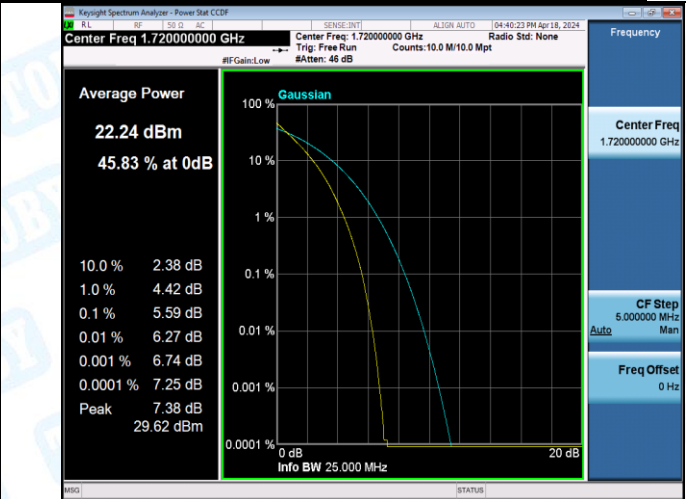

Band4-20MHz-QPSK-20050-100RB#0-PASS

Band4-20MHz-QPSK-20175-100RB#0-PASS