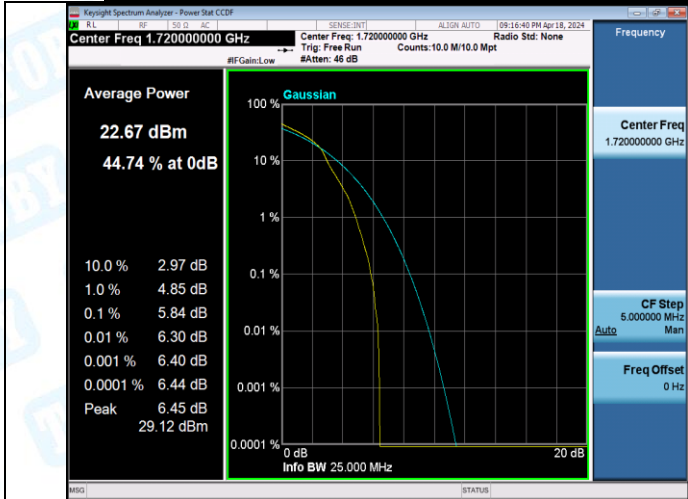

Band4-20MHz-16QAM-20175-1RB#0-PASS

Band4-20MHz-16QAM-20175-27RB#0-PASS

Band4-20MHz-16QAM-20300-1RB#0-PASS

Band4-20MHz-16QAM-20300-27RB#0-PASS

3: 26dB Bandwidth and Occupied Bandwidth

Test Result

Band	Bandwidth	Modulation	Channel	RB Configuration	Occupied Bandwidth (MHz)	26dB Bandwidth (MHz)	Verdict
Band4	1.4MHz	QPSK	19957	6RB#0	1.0948	1.301	PASS
Band4	1.4MHz	QPSK	20175	6RB#0	1.0937	1.287	PASS
Band4	1.4MHz	QPSK	20393	6RB#0	1.0892	1.303	PASS
Band4	1.4MHz	16QAM	19957	6RB#0	1.0943	1.283	PASS
Band4	1.4MHz	16QAM	20175	6RB#0	1.0968	1.295	PASS
Band4	1.4MHz	16QAM	20393	6RB#0	1.0897	1.285	PASS
Band4	3MHz	QPSK	19965	15RB#0	2.7023	3.050	PASS
Band4	3MHz	QPSK	20175	15RB#0	2.6996	2.992	PASS
Band4	3MHz	QPSK	20385	15RB#0	2.7035	3.028	PASS
Band4	3MHz	16QAM	19965	15RB#0	2.7041	3.025	PASS
Band4	3MHz	16QAM	20175	15RB#0	2.6934	3.006	PASS
Band4	3MHz	16QAM	20385	15RB#0	2.7011	3.003	PASS
Band4	5MHz	QPSK	19975	25RB#0	4.5129	5.125	PASS
Band4	5MHz	QPSK	20175	25RB#0	4.5052	5.045	PASS
Band4	5MHz	QPSK	20375	25RB#0	4.5120	5.124	PASS
Band4	5MHz	16QAM	19975	25RB#0	4.5037	5.079	PASS
Band4	5MHz	16QAM	20175	25RB#0	4.4996	5.055	PASS
Band4	5MHz	16QAM	20375	25RB#0	4.5010	5.082	PASS
Band4	10MHz	QPSK	20000	50RB#0	8.9865	10.17	PASS
Band4	10MHz	QPSK	20175	50RB#0	8.9898	10.13	PASS
Band4	10MHz	QPSK	20350	50RB#0	8.9969	10.22	PASS
Band4	10MHz	16QAM	20000	27RB#0	5.0185	6.348	PASS
Band4	10MHz	16QAM	20175	27RB#0	5.0150	6.252	PASS
Band4	10MHz	16QAM	20350	27RB#0	5.0141	6.172	PASS
Band4	15MHz	QPSK	20025	75RB#0	13.508	15.37	PASS
Band4	15MHz	QPSK	20175	75RB#0	13.505	15.32	PASS
Band4	15MHz	QPSK	20325	75RB#0	13.514	15.28	PASS
Band4	15MHz	16QAM	20025	27RB#0	5.1965	6.784	PASS
Band4	15MHz	16QAM	20175	27RB#0	5.2722	6.860	PASS
Band4	15MHz	16QAM	20325	27RB#0	5.1951	6.702	PASS
Band4	20MHz	QPSK	20050	100RB#0	17.978	19.96	PASS
Band4	20MHz	QPSK	20175	100RB#0	17.962	20.17	PASS
Band4	20MHz	QPSK	20300	100RB#0	18.014	20.13	PASS
Band4	20MHz	16QAM	20050	27RB#0	5.3995	7.317	PASS
Band4	20MHz	16QAM	20175	27RB#0	5.3501	7.094	PASS
Band4	20MHz	16QAM	20300	27RB#0	5.3306	6.978	PASS