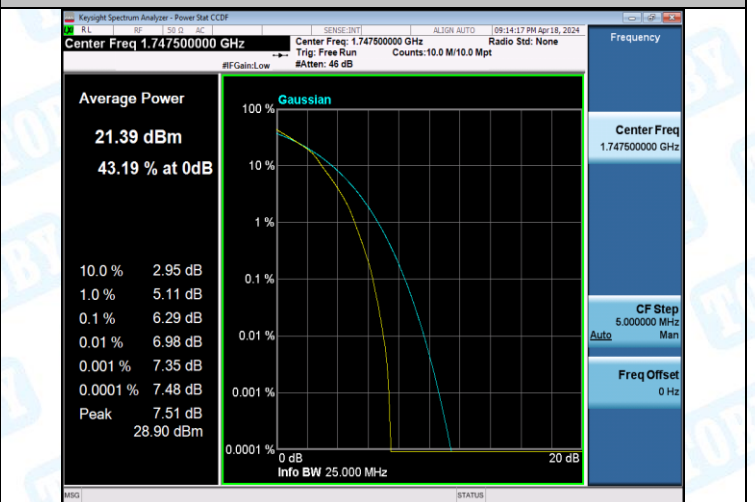

Band4-15MHz-16QAM-20175-1RB#0-PASS

Band4-15MHz-16QAM-20175-27RB#0-PASS

Band4-15MHz-16QAM-20325-1RB#0-PASS

Band4-15MHz-16QAM-20325-27RB#0-PASS

Band4-20MHz-QPSK-20050-1RB#0-PASS

Band4-20MHz-QPSK-20050-100RB#0-PASS