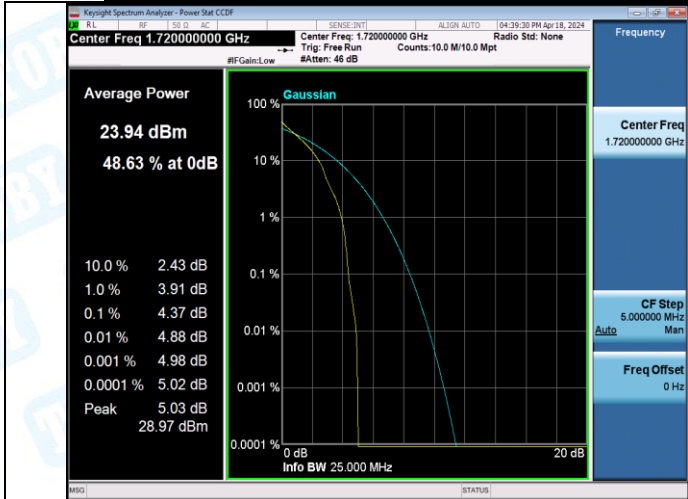

Band4-15MHz-16QAM-20175-1RB#0-PASS

Band4-15MHz-16QAM-20175-27RB#0-PASS

Band4-15MHz-16QAM-20325-1RB#0-PASS

Band4-15MHz-16QAM-20325-27RB#0-PASS

Band4-20MHz-QPSK-20050-1RB#0-PASS

Band4-20MHz-QPSK-20050-100RB#0-PASS