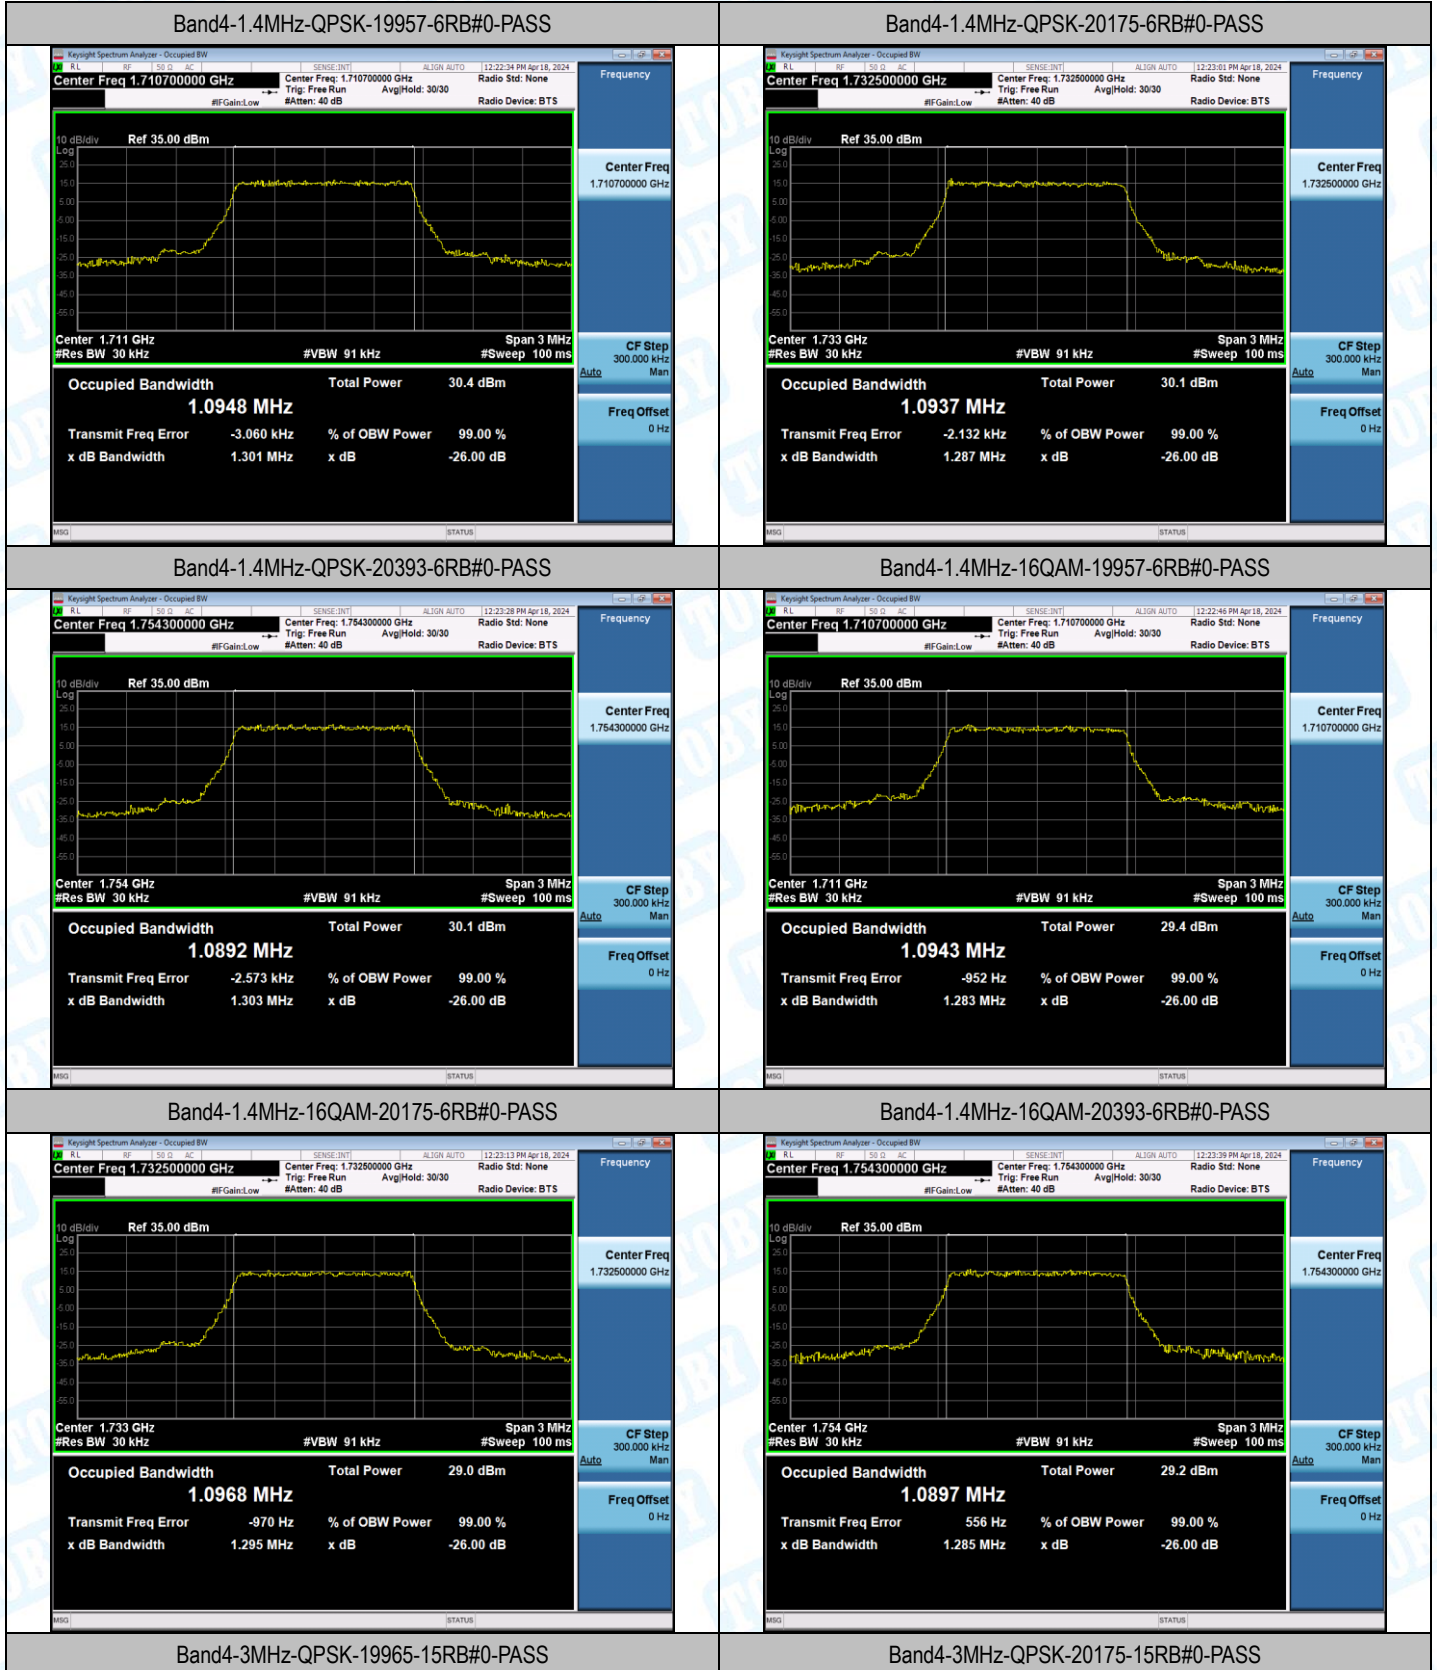

Test Graphs