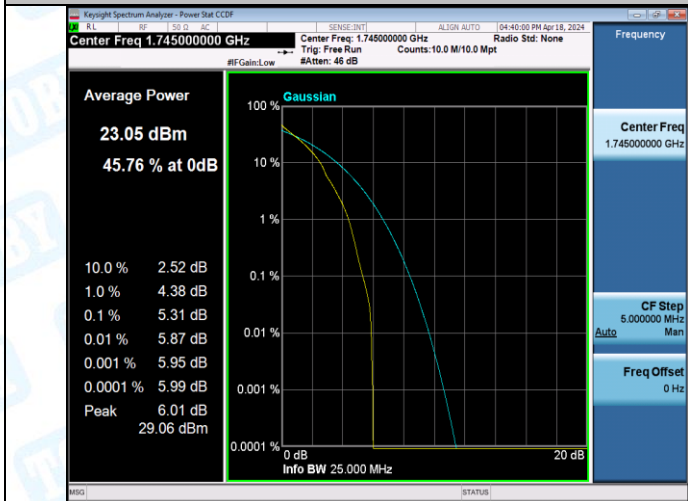

Band4-20MHz-QPSK-20300-1RB#0-PASS

Band4-20MHz-16QAM-20050-1RB#0-PASS