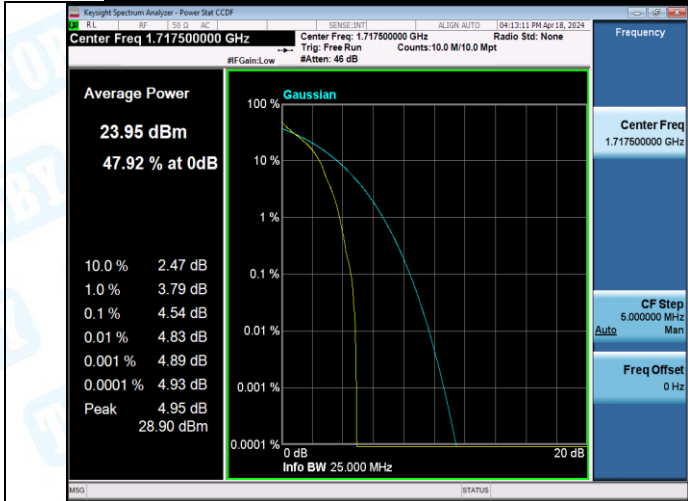

Band4-10MHz-16QAM-20175-1RB#0-PASS

Band4-10MHz-16QAM-20175-27RB#0-PASS

Band4-10MHz-16QAM-20350-1RB#0-PASS

Band4-10MHz-16QAM-20350-27RB#0-PASS

Band4-15MHz-QPSK-20025-1RB#0-PASS

Band4-15MHz-QPSK-20025-75RB#0-PASS