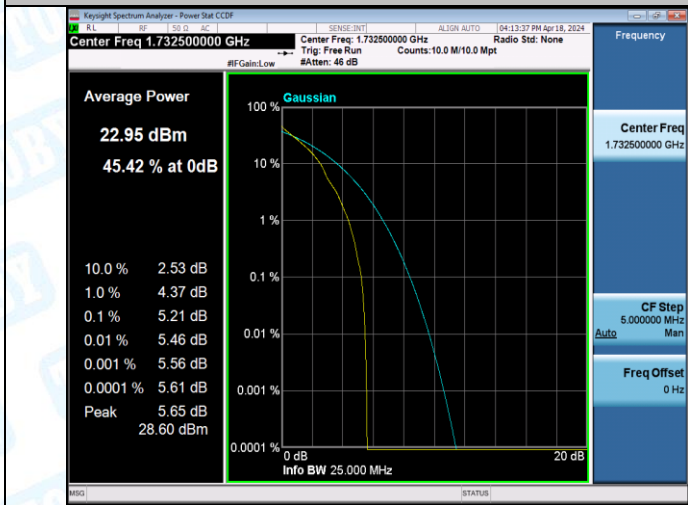

Band4-15MHz-QPSK-20175-1RB#0-PASS

Band4-15MHz-QPSK-20325-1RB#0-PASS