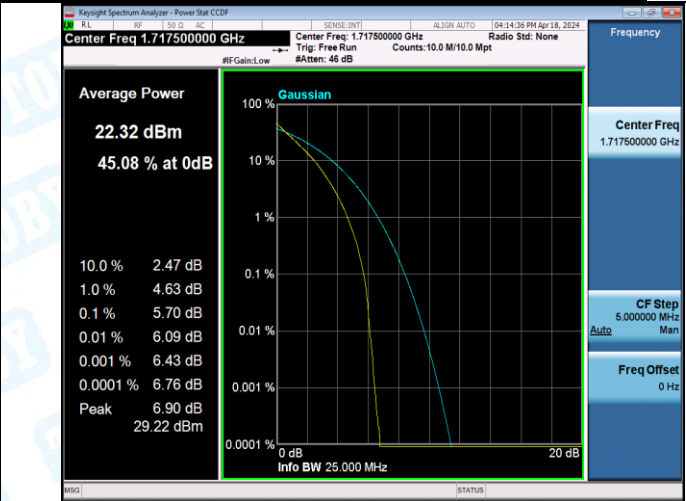

Band4-15MHz-QPSK-20025-75RB#0-PASS

Band4-15MHz-QPSK-20175-75RB#0-PASS