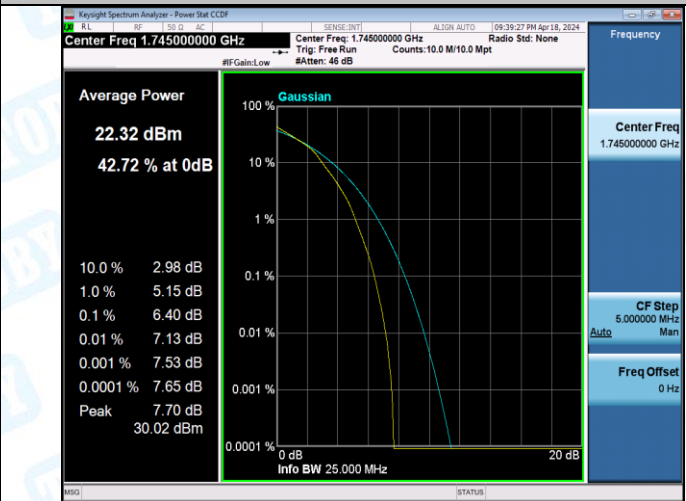

Band4-20MHz-16QAM-20175-1RB#0-PASS

Band4-20MHz-16QAM-20175-27RB#0-PASS

Band4-20MHz-16QAM-20300-1RB#0-PASS

Band4-20MHz-16QAM-20300-27RB#0-PASS

3: 26dB Bandwidth and Occupied Bandwidth

Test Result

Band	Bandwidth	Modulation	Channel	RB Configuration	Occupied Bandwidth (MHz)	26dB Bandwidth (MHz)	Verdict
Band4	1.4MHz	QPSK	19957	6RB#0	1.0948	1.301	PASS
Band4	1.4MHz	QPSK	20175	6RB#0	1.0937	1.287	PASS
Band4	1.4MHz	QPSK	20393	6RB#0	1.0892	1.303	PASS
Band4	1.4MHz	16QAM	19957	6RB#0	1.0943	1.283	PASS
Band4	1.4MHz	16QAM	20175	6RB#0	1.0968	1.295	PASS
Band4	1.4MHz	16QAM	20393	6RB#0	1.0897	1.285	PASS
Band4	3MHz	QPSK	19965	15RB#0	2.7023	3.050	PASS
Band4	3MHz	QPSK	20175	15RB#0	2.6996	2.992	PASS
Band4	3MHz	QPSK	20385	15RB#0	2.7035	3.028	PASS
Band4	3MHz	16QAM	19965	15RB#0	2.7041	3.025	PASS
Band4	3MHz	16QAM	20175	15RB#0	2.6934	3.006	PASS
Band4	3MHz	16QAM	20385	15RB#0	2.7011	3.003	PASS
Band4	5MHz	QPSK	19975	25RB#0	4.5129	5.125	PASS
Band4	5MHz	QPSK	20175	25RB#0	4.5052	5.045	PASS
Band4	5MHz	QPSK	20375	25RB#0	4.5120	5.124	PASS
Band4	5MHz	16QAM	19975	25RB#0	4.5037	5.079	PASS
Band4	5MHz	16QAM	20175	25RB#0	4.4996	5.055	PASS
Band4	5MHz	16QAM	20375	25RB#0	4.5010	5.082	PASS
Band4	10MHz	QPSK	20000	50RB#0	8.9865	10.17	PASS
Band4	10MHz	QPSK	20175	50RB#0	8.9898	10.13	PASS
Band4	10MHz	QPSK	20350	50RB#0	8.9969	10.22	PASS
Band4	10MHz	16QAM	20000	27RB#0	5.0185	6.348	PASS
Band4	10MHz	16QAM	20175	27RB#0	5.0150	6.252	PASS
Band4	10MHz	16QAM	20350	27RB#0	5.0141	6.172	PASS
Band4	15MHz	QPSK	20025	75RB#0	13.508	15.37	PASS
Band4	15MHz	QPSK	20175	75RB#0	13.505	15.32	PASS
Band4	15MHz	QPSK	20325	75RB#0	13.514	15.28	PASS
Band4	15MHz	16QAM	20025	27RB#0	5.1965	6.784	PASS
Band4	15MHz	16QAM	20175	27RB#0	5.2722	6.860	PASS
Band4	15MHz	16QAM	20325	27RB#0	5.1951	6.702	PASS
Band4	20MHz	QPSK	20050	100RB#0	17.978	19.96	PASS
Band4	20MHz	QPSK	20175	100RB#0	17.962	20.17	PASS
Band4	20MHz	QPSK	20300	100RB#0	18.014	20.13	PASS
Band4	20MHz	16QAM	20050	27RB#0	5.3995	7.317	PASS
Band4	20MHz	16QAM	20175	27RB#0	5.3501	7.094	PASS
Band4	20MHz	16QAM	20300	27RB#0	5.3306	6.978	PASS