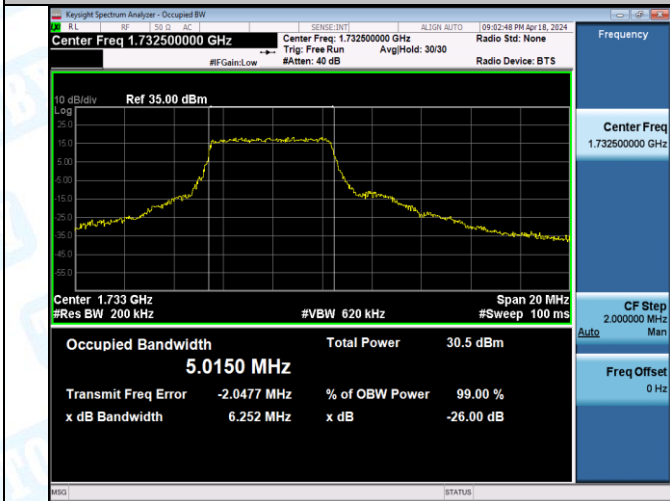

Band4-10MHz-QPSK-20350-50RB#0-PASS

Band4-10MHz-16QAM-20000-27RB#0-PASS

Band4-10MHz-16QAM-20175-27RB#0-PASS

Band4-10MHz-16QAM-20350-27RB#0-PASS

Band4-15MHz-QPSK-20025-75RB#0-PASS

Band4-15MHz-QPSK-20175-75RB#0-PASS