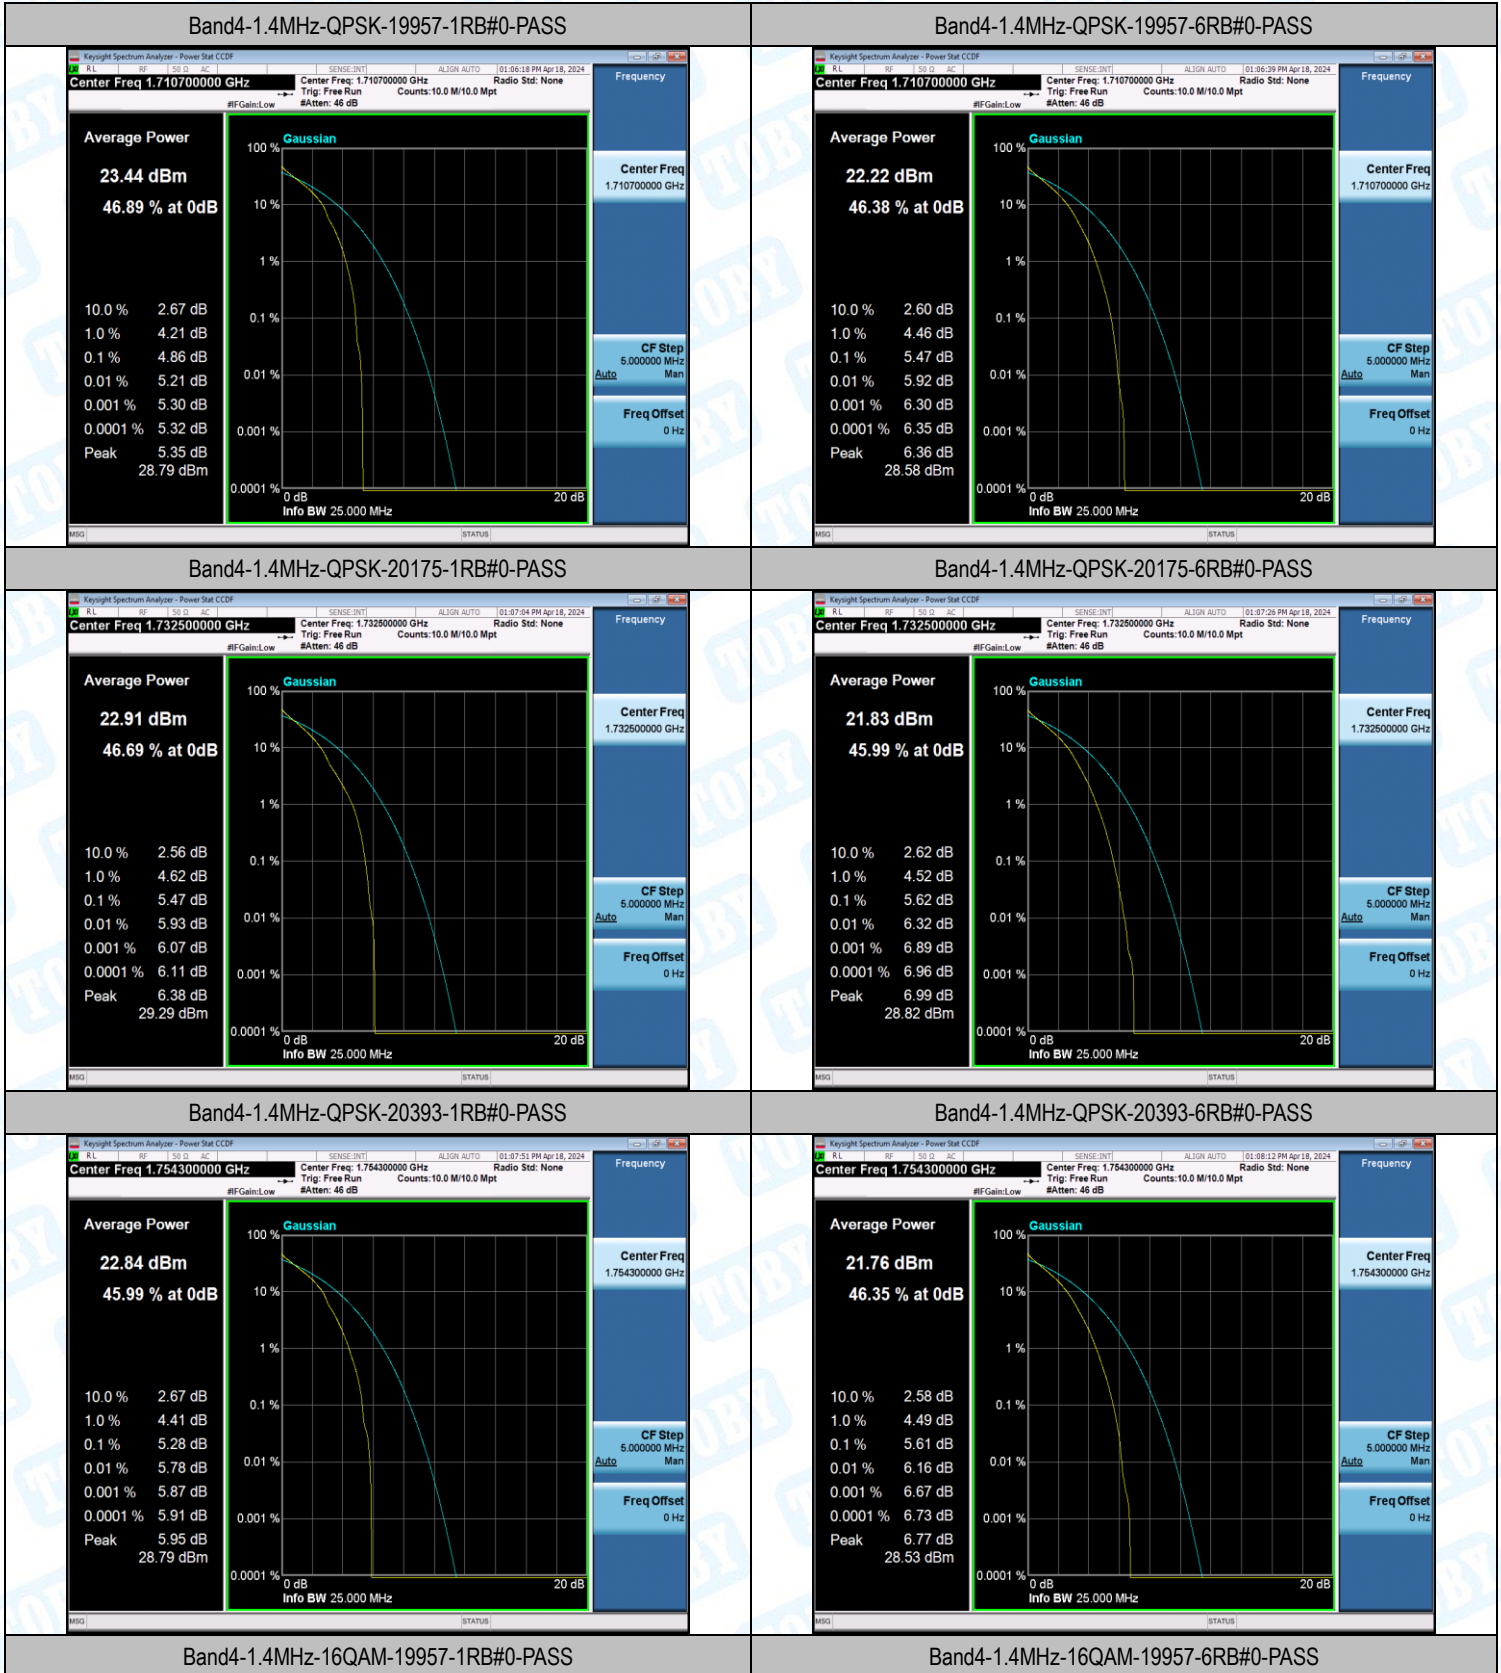

Test Graphs