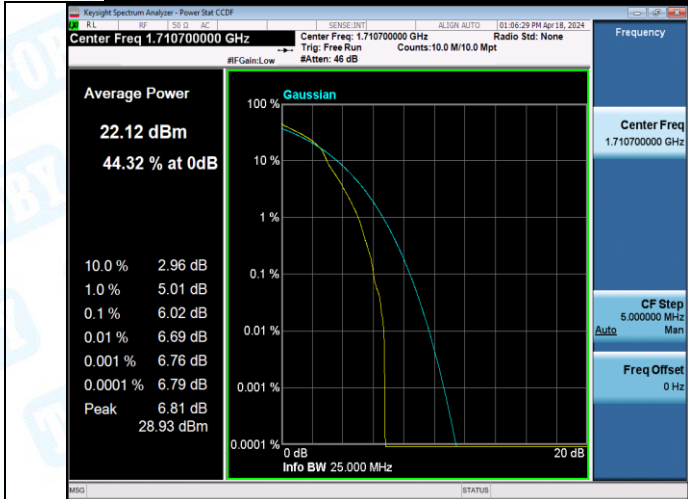

Band4-1.4MHz-16QAM-20175-1RB#0-PASS