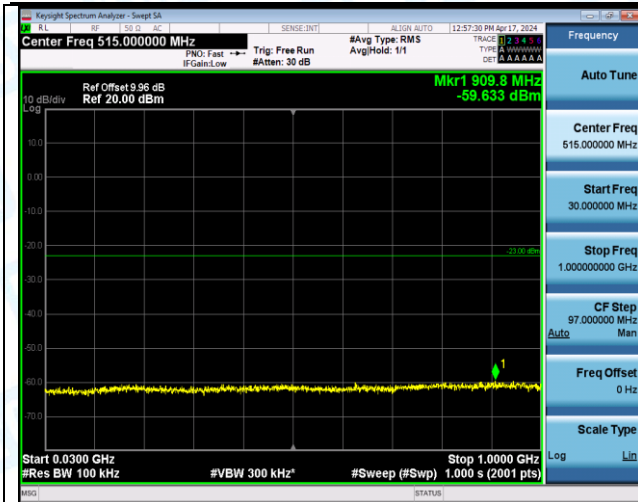

Band2_1.4MHz_QPSK_18607_6RB#0_3000~20000_3000~20000