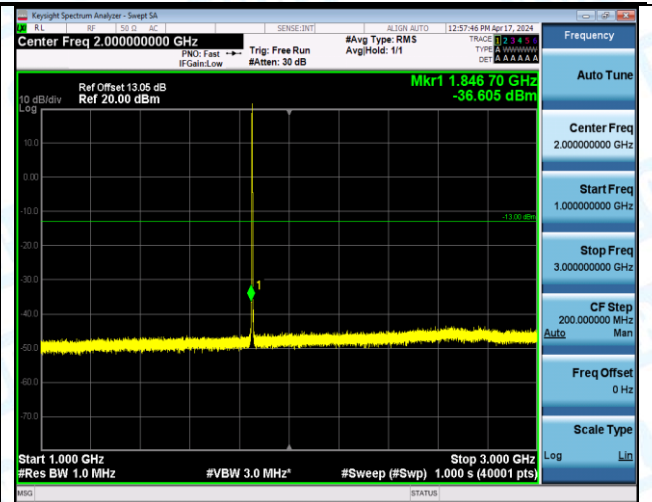

Band2_1.4MHz_QPSK_18900_1RB#0_0.009~0.15_0.009~0.15