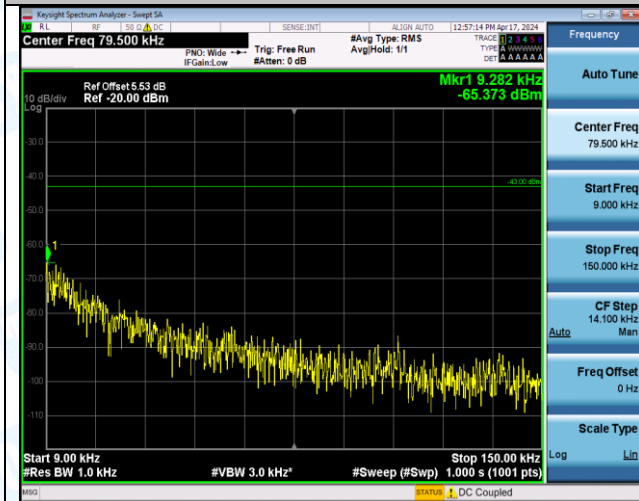

Test Graphs

Band2_1.4MHz_QPSK_18607_1RB#5_1000-3000_1000-3000

Band2_1.4MHz_QPSK_18607_1RB#5_3000-20000_3000-20000

Band2_1.4MHz_QPSK_18607_6RB#0_0.009-0.15_0.009-0.15

Band2_1.4MHz_QPSK_18607_6RB#0_0.15-30_0.15-30