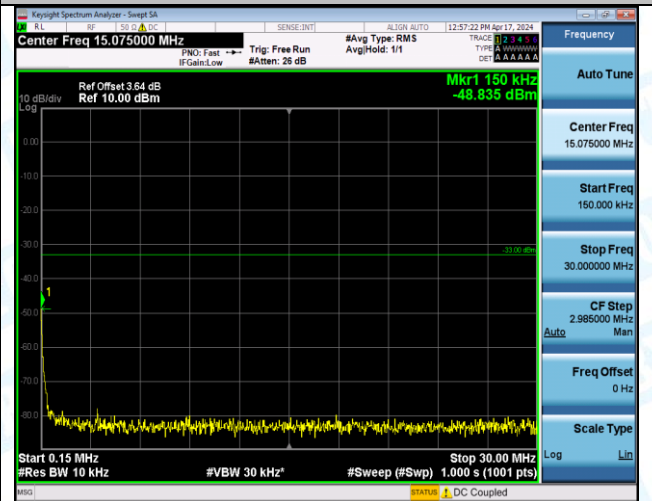

Band2_1.4MHz_QPSK_18607_6RB#0_1000-3000_1000-3000