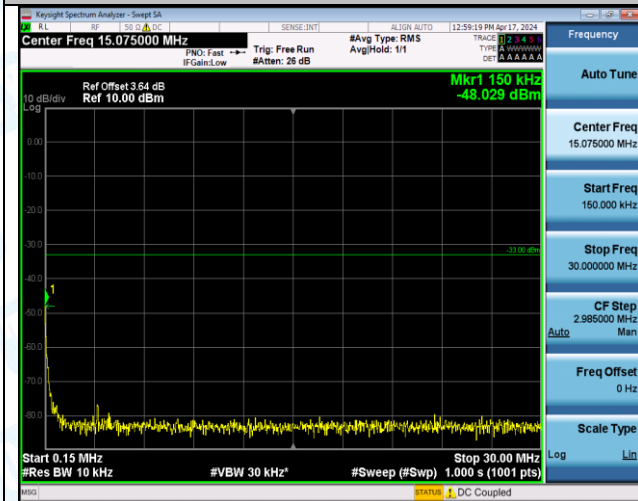

Band2_1.4MHz_QPSK_18900_1RB#0_1000~3000_1000~3000