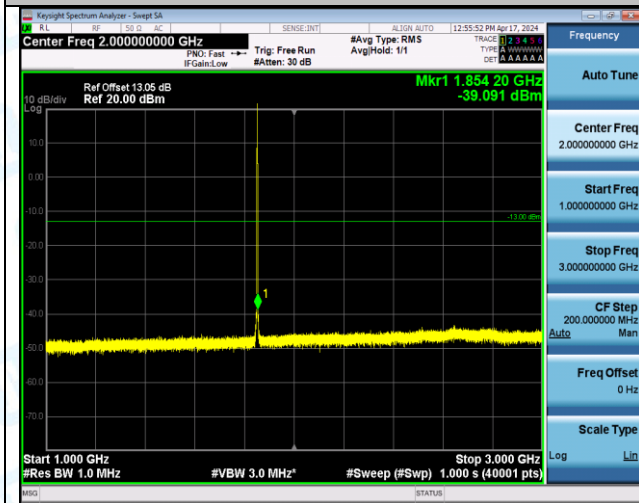

Test Graphs

Band2_1.4MHz_QPSK_18607_1RB#5_1000-3000_1000-3000

Band2_1.4MHz_QPSK_18607_1RB#5_3000-20000_3000-20000

Band2_1.4MHz_QPSK_18607_6RB#0_0.009-0.15_0.009-0.15

Band2_1.4MHz_QPSK_18607_6RB#0_0.15-30_0.15-30