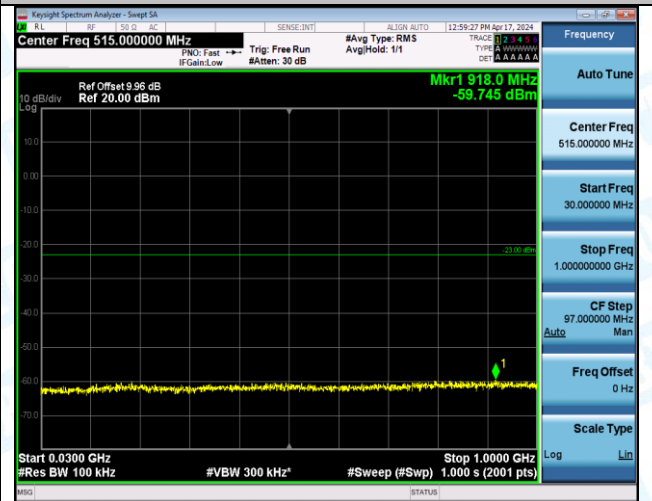

Band2_1.4MHz_QPSK_18900_1RB#0_3000~20000_3000~20000