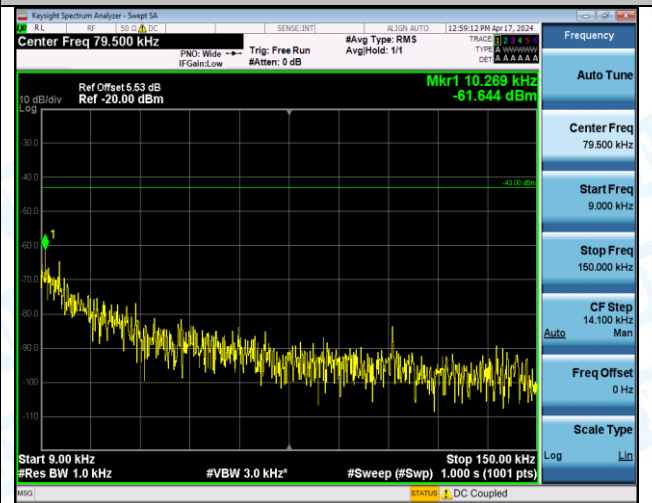

Band2_1.4MHz_QPSK_18607_6RB#0_30-1000_30-1000

Band2_1.4MHz_QPSK_18607_6RB#0_1000-3000_1000-3000

Band2_1.4MHz_QPSK_18607_6RB#0_3000~20000_3000~20000

Band2_1.4MHz_QPSK_18900_1RB#0_0.009~0.15_0.009~0.15

Band2_1.4MHz_QPSK_18900_1RB#0_0.15~30_0.15~30