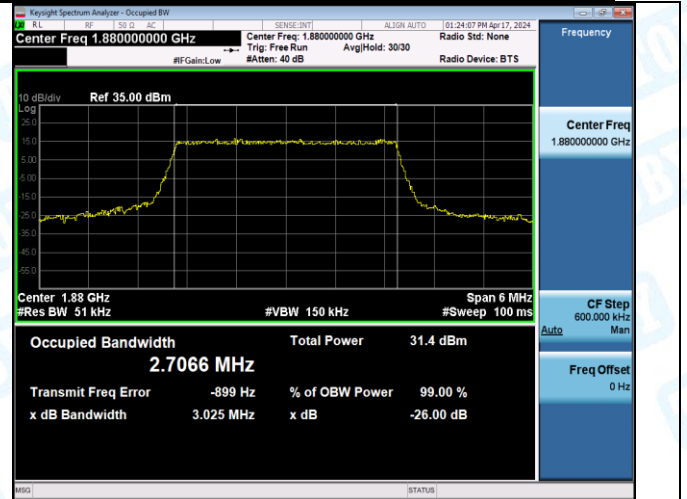

Band2-3MHz-16QAM-18615-15RB#0-PASS