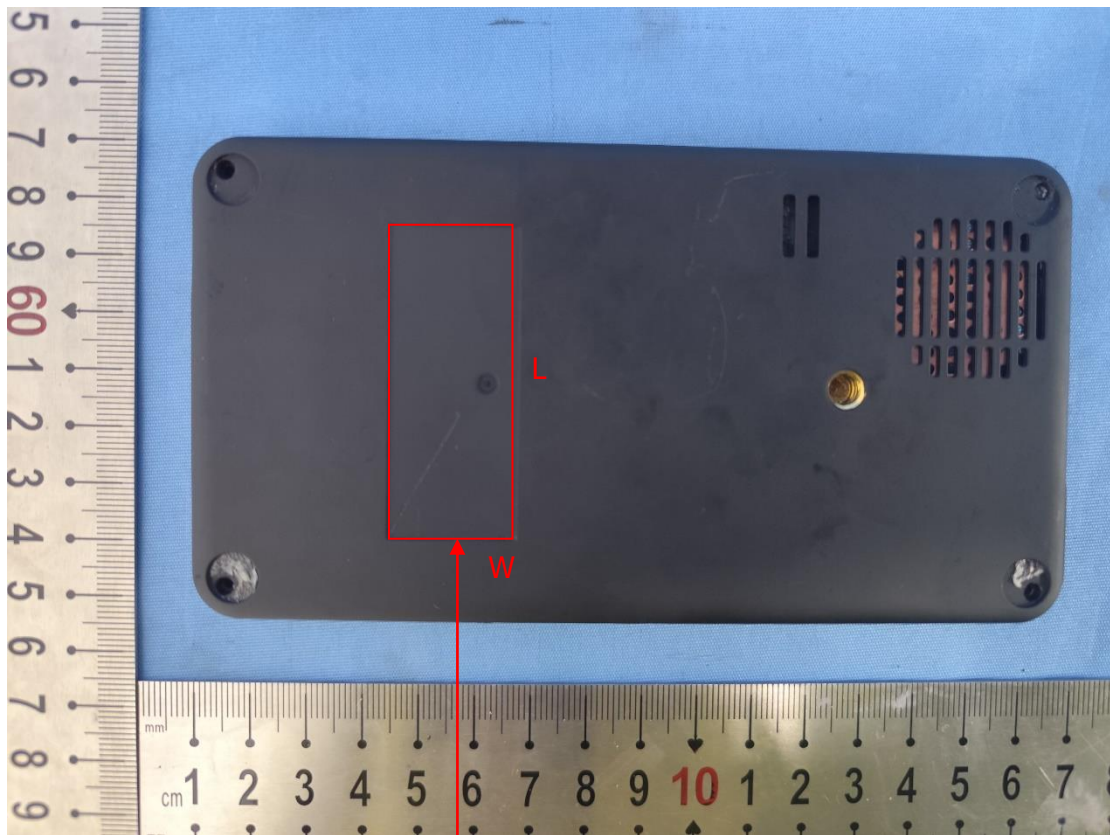

Label

PROJECTOR
Model Name: HD R03
FCC ID: 2BF5P-HDR03

Size: W20mm * L50mm

The label is attached on the sample