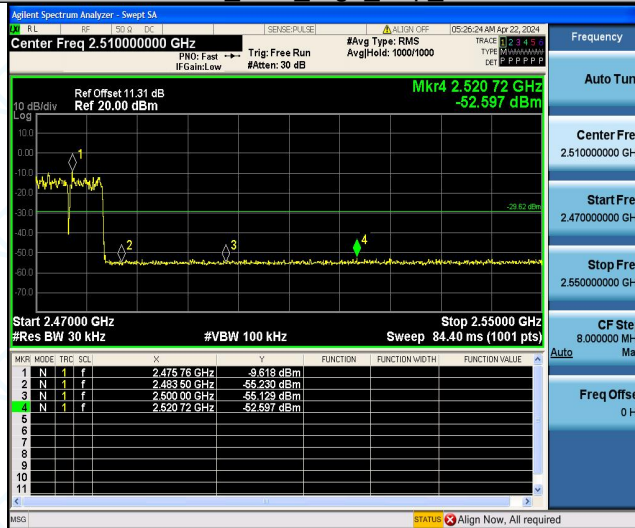

### 3DH5\_Ant1\_High\_2480

### 3DH5\_Ant1\_High\_Hop\_2480

**Appendix F: Conducted Spurious Emission****Test Result**

Test Mode	Antenna	Freq(MHz)	Freq Range [MHz]	Ref Level [dBm]	Result [dBm]	Limit [dBm]	Verdict
DH5	Ant1	2402	Reference	-4.18	-4.18	---	PASS
			30~1000	-4.18	-60.75	≤-24.18	PASS
			1000~26500	-4.18	-44.08	≤-24.18	PASS
		2441	Reference	-5.25	-5.25	---	PASS
			30~1000	-5.25	-60.96	≤-25.25	PASS
			1000~26500	-5.25	-46.85	≤-25.25	PASS
		2480	Reference	-6.36	-6.36	---	PASS
			30~1000	-6.36	-60.96	≤-26.36	PASS
			1000~26500	-6.36	-45.06	≤-26.36	PASS
2DH5	Ant1	2402	Reference	-4.21	-4.21	---	PASS
			30~1000	-4.21	-60.17	≤-24.21	PASS
			1000~26500	-4.21	-46.12	≤-24.21	PASS
		2441	Reference	-5.39	-5.39	---	PASS
			30~1000	-5.39	-59.68	≤-25.39	PASS
			1000~26500	-5.39	-46.78	≤-25.39	PASS
		2480	Reference	-6.41	-6.41	---	PASS
			30~1000	-6.41	-60.31	≤-26.41	PASS
			1000~26500	-6.41	-45.34	≤-26.41	PASS
3DH5	Ant1	2402	Reference	-4.91	-4.91	---	PASS
			30~1000	-4.91	-60.15	≤-24.91	PASS
			1000~26500	-4.91	-45.59	≤-24.91	PASS
		2441	Reference	-5.25	-5.25	---	PASS
			30~1000	-5.25	-60.53	≤-25.25	PASS
			1000~26500	-5.25	-47.83	≤-25.25	PASS
		2480	Reference	-6.22	-6.22	---	PASS
			30~1000	-6.22	-60.23	≤-26.22	PASS
			1000~26500	-6.22	-45.66	≤-26.22	PASS