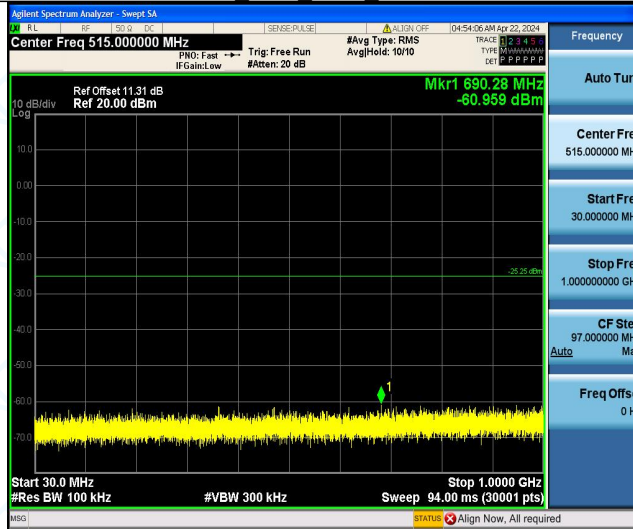

### 3DH5\_Ant1\_High\_Hop\_2480

**Appendix F: Conducted Spurious Emission****Test Result**

Test Mode	Antenna	Freq(MHz)	Freq Range [MHz]	Ref Level [dBm]	Result [dBm]	Limit [dBm]	Verdict
DH5	Ant1	2402	Reference	-4.18	-4.18	---	PASS
			30~1000	-4.18	-60.75	≤-24.18	PASS
			1000~26500	-4.18	-44.08	≤-24.18	PASS
		2441	Reference	-5.25	-5.25	---	PASS
			30~1000	-5.25	-60.96	≤-25.25	PASS
			1000~26500	-5.25	-46.85	≤-25.25	PASS
		2480	Reference	-6.36	-6.36	---	PASS
			30~1000	-6.36	-60.96	≤-26.36	PASS
			1000~26500	-6.36	-45.06	≤-26.36	PASS
2DH5	Ant1	2402	Reference	-4.21	-4.21	---	PASS
			30~1000	-4.21	-60.17	≤-24.21	PASS
			1000~26500	-4.21	-46.12	≤-24.21	PASS
		2441	Reference	-5.39	-5.39	---	PASS
			30~1000	-5.39	-59.68	≤-25.39	PASS
			1000~26500	-5.39	-46.78	≤-25.39	PASS
		2480	Reference	-6.41	-6.41	---	PASS
			30~1000	-6.41	-60.31	≤-26.41	PASS
			1000~26500	-6.41	-45.34	≤-26.41	PASS
3DH5	Ant1	2402	Reference	-4.91	-4.91	---	PASS
			30~1000	-4.91	-60.15	≤-24.91	PASS
			1000~26500	-4.91	-45.59	≤-24.91	PASS
		2441	Reference	-5.25	-5.25	---	PASS
			30~1000	-5.25	-60.53	≤-25.25	PASS
			1000~26500	-5.25	-47.83	≤-25.25	PASS
		2480	Reference	-6.22	-6.22	---	PASS
			30~1000	-6.22	-60.23	≤-26.22	PASS
			1000~26500	-6.22	-45.66	≤-26.22	PASS

Test Graphs

DH5\_Ant1\_2402\_0~Reference

DH5\_Ant1\_2402\_30~1000

DH5\_Ant1\_2402\_1000~26500

DH5\_Ant1\_2441\_0~Reference

DH5\_Ant1\_2441\_30~1000

DH5\_Ant1\_2441\_1000~26500

DH5\_Ant1\_2480\_0~Reference

DH5\_Ant1\_2480\_30~1000

DH5\_Ant1\_2480\_1000~26500

2DH5 Ant1 2402 0~Reference

2DH5 Ant1 2402 30~1000

2DH5 Ant1 2402 1000~26500

2DH5 Ant1 2441 0~Reference

2DH5 Ant1 2441 30~1000

2DH5 Ant1 2441 1000~26500