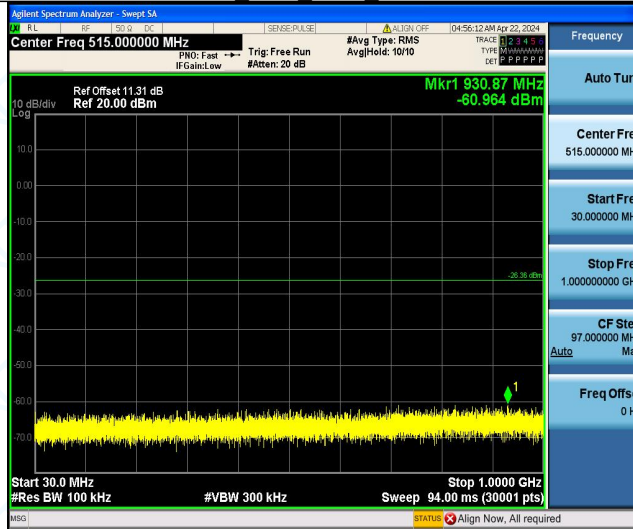

### 3DH5\_Ant1\_High\_Hop\_2480

**Appendix F: Conducted Spurious Emission****Test Result**

Test Mode	Antenna	Freq(MHz)	Freq Range [MHz]	Ref Level [dBm]	Result [dBm]	Limit [dBm]	Verdict
DH5	Ant1	2402	Reference	-4.18	-4.18	---	PASS
			30~1000	-4.18	-60.75	≤-24.18	PASS
			1000~26500	-4.18	-44.08	≤-24.18	PASS
		2441	Reference	-5.25	-5.25	---	PASS
			30~1000	-5.25	-60.96	≤-25.25	PASS
			1000~26500	-5.25	-46.85	≤-25.25	PASS
		2480	Reference	-6.36	-6.36	---	PASS
			30~1000	-6.36	-60.96	≤-26.36	PASS
			1000~26500	-6.36	-45.06	≤-26.36	PASS
2DH5	Ant1	2402	Reference	-4.21	-4.21	---	PASS
			30~1000	-4.21	-60.17	≤-24.21	PASS
			1000~26500	-4.21	-46.12	≤-24.21	PASS
		2441	Reference	-5.39	-5.39	---	PASS
			30~1000	-5.39	-59.68	≤-25.39	PASS
			1000~26500	-5.39	-46.78	≤-25.39	PASS
		2480	Reference	-6.41	-6.41	---	PASS
			30~1000	-6.41	-60.31	≤-26.41	PASS
			1000~26500	-6.41	-45.34	≤-26.41	PASS
3DH5	Ant1	2402	Reference	-4.91	-4.91	---	PASS
			30~1000	-4.91	-60.15	≤-24.91	PASS
			1000~26500	-4.91	-45.59	≤-24.91	PASS
		2441	Reference	-5.25	-5.25	---	PASS
			30~1000	-5.25	-60.53	≤-25.25	PASS
			1000~26500	-5.25	-47.83	≤-25.25	PASS
		2480	Reference	-6.22	-6.22	---	PASS
			30~1000	-6.22	-60.23	≤-26.22	PASS
			1000~26500	-6.22	-45.66	≤-26.22	PASS

Test Graphs

DH5\_Ant1\_2402\_0~Reference

DH5\_Ant1\_2402\_30~1000

DH5\_Ant1\_2402\_1000~26500

DH5\_Ant1\_2441\_0~Reference

DH5\_Ant1\_2441\_30~1000

DH5\_Ant1\_2441\_1000~26500

DH5\_Ant1\_2480\_0~Reference

DH5\_Ant1\_2480\_30~1000

DH5\_Ant1\_2480\_1000~26500

2DH5 Ant1 2402 0~Reference

2DH5 Ant1 2402 30~1000

2DH5 Ant1 2402 1000~26500

2DH5 Ant1 2441 0~Reference

2DH5 Ant1 2441 30~1000

2DH5 Ant1 2441 1000~26500