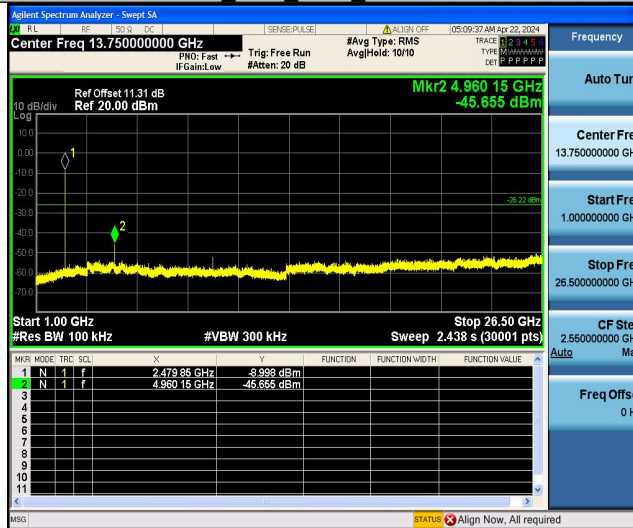

3DH5 Ant1 2441 1000~26500

3DH5 Ant1 2480 0~Reference

3DH5 Ant1 2480 30~1000

3DH5 Ant1 2480 1000~26500

The End Report

Dongguan DN Testing Co., Ltd.

Add: No. 1, West Fourth Street, Xingfa South Road, Wusha Community, Chang 'an Town, Dongguan City, Guangdong P.R.China