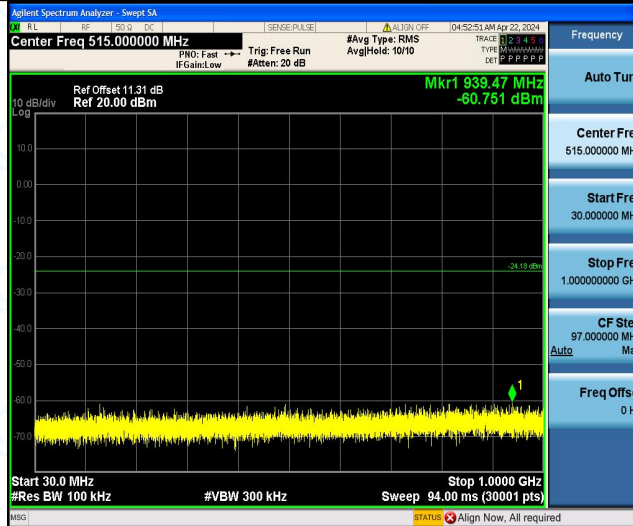

### 3DH5\_Ant1\_High\_Hop\_2480

**Appendix F: Conducted Spurious Emission****Test Result**

Test Mode	Antenna	Freq(MHz)	Freq Range [MHz]	Ref Level [dBm]	Result [dBm]	Limit [dBm]	Verdict
DH5	Ant1	2402	Reference	-4.18	-4.18	---	PASS
			30~1000	-4.18	-60.75	≤-24.18	PASS
			1000~26500	-4.18	-44.08	≤-24.18	PASS
		2441	Reference	-5.25	-5.25	---	PASS
			30~1000	-5.25	-60.96	≤-25.25	PASS
			1000~26500	-5.25	-46.85	≤-25.25	PASS
		2480	Reference	-6.36	-6.36	---	PASS
			30~1000	-6.36	-60.96	≤-26.36	PASS
			1000~26500	-6.36	-45.06	≤-26.36	PASS
2DH5	Ant1	2402	Reference	-4.21	-4.21	---	PASS
			30~1000	-4.21	-60.17	≤-24.21	PASS
			1000~26500	-4.21	-46.12	≤-24.21	PASS
		2441	Reference	-5.39	-5.39	---	PASS
			30~1000	-5.39	-59.68	≤-25.39	PASS
			1000~26500	-5.39	-46.78	≤-25.39	PASS
		2480	Reference	-6.41	-6.41	---	PASS
			30~1000	-6.41	-60.31	≤-26.41	PASS
			1000~26500	-6.41	-45.34	≤-26.41	PASS
3DH5	Ant1	2402	Reference	-4.91	-4.91	---	PASS
			30~1000	-4.91	-60.15	≤-24.91	PASS
			1000~26500	-4.91	-45.59	≤-24.91	PASS
		2441	Reference	-5.25	-5.25	---	PASS
			30~1000	-5.25	-60.53	≤-25.25	PASS
			1000~26500	-5.25	-47.83	≤-25.25	PASS
		2480	Reference	-6.22	-6.22	---	PASS
			30~1000	-6.22	-60.23	≤-26.22	PASS
			1000~26500	-6.22	-45.66	≤-26.22	PASS

Test Graphs

DH5\_Ant1\_2402\_0~Reference

DH5\_Ant1\_2402\_30~1000

DH5\_Ant1\_2402\_1000~26500

DH5\_Ant1\_2441\_0~Reference

DH5\_Ant1\_2441\_30~1000

DH5\_Ant1\_2441\_1000~26500

DH5\_Ant1\_2480\_0~Reference