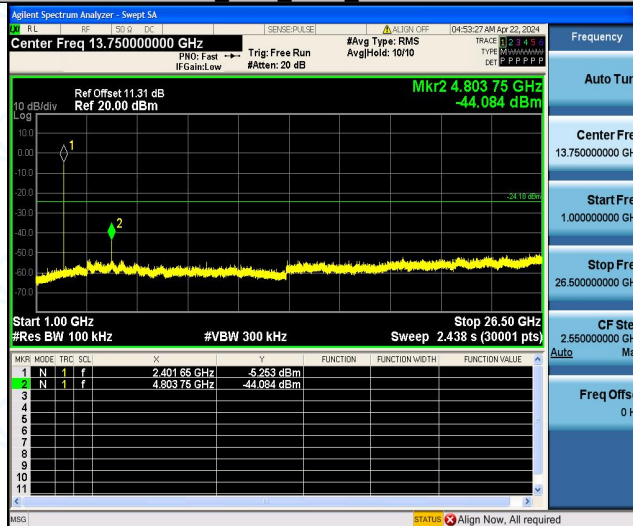

### 3DH5\_Ant1\_High\_Hop\_2480

**Appendix F: Conducted Spurious Emission****Test Result**

Test Mode	Antenna	Freq(MHz)	Freq Range [MHz]	Ref Level [dBm]	Result [dBm]	Limit [dBm]	Verdict
DH5	Ant1	2402	Reference	-4.18	-4.18	---	PASS
			30~1000	-4.18	-60.75	≤-24.18	PASS
			1000~26500	-4.18	-44.08	≤-24.18	PASS
		2441	Reference	-5.25	-5.25	---	PASS
			30~1000	-5.25	-60.96	≤-25.25	PASS
			1000~26500	-5.25	-46.85	≤-25.25	PASS
		2480	Reference	-6.36	-6.36	---	PASS
			30~1000	-6.36	-60.96	≤-26.36	PASS
			1000~26500	-6.36	-45.06	≤-26.36	PASS
2DH5	Ant1	2402	Reference	-4.21	-4.21	---	PASS
			30~1000	-4.21	-60.17	≤-24.21	PASS
			1000~26500	-4.21	-46.12	≤-24.21	PASS
		2441	Reference	-5.39	-5.39	---	PASS
			30~1000	-5.39	-59.68	≤-25.39	PASS
			1000~26500	-5.39	-46.78	≤-25.39	PASS
		2480	Reference	-6.41	-6.41	---	PASS
			30~1000	-6.41	-60.31	≤-26.41	PASS
			1000~26500	-6.41	-45.34	≤-26.41	PASS
3DH5	Ant1	2402	Reference	-4.91	-4.91	---	PASS
			30~1000	-4.91	-60.15	≤-24.91	PASS
			1000~26500	-4.91	-45.59	≤-24.91	PASS
		2441	Reference	-5.25	-5.25	---	PASS
			30~1000	-5.25	-60.53	≤-25.25	PASS
			1000~26500	-5.25	-47.83	≤-25.25	PASS
		2480	Reference	-6.22	-6.22	---	PASS
			30~1000	-6.22	-60.23	≤-26.22	PASS
			1000~26500	-6.22	-45.66	≤-26.22	PASS

Test Graphs

DH5\_Ant1\_2402\_0~Reference

DH5\_Ant1\_2402\_30~1000

DH5\_Ant1\_2402\_1000~26500

DH5\_Ant1\_2441\_0~Reference

DH5\_Ant1\_2441\_30~1000

DH5\_Ant1\_2441\_1000~26500

DH5\_Ant1\_2480\_0~Reference

DH5\_Ant1\_2480\_30~1000

DH5\_Ant1\_2480\_1000~26500

2DH5 Ant1 2402 0~Reference

2DH5 Ant1 2402 30~1000

2DH5 Ant1 2402 1000~26500

2DH5 Ant1 2441 0~Reference

2DH5 Ant1 2441 30~1000

2DH5 Ant1 2441 1000~26500