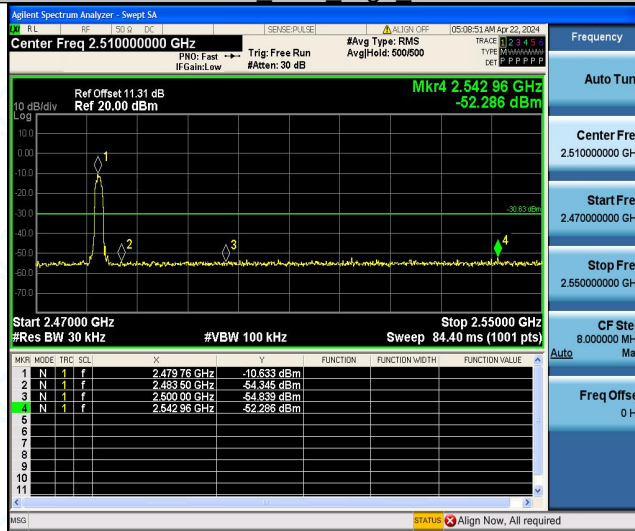

### 3DH5\_Ant1\_High\_2480

### 3DH5\_Ant1\_High\_Hop\_2480

**Appendix F: Conducted Spurious Emission****Test Result**

Test Mode	Antenna	Freq(MHz)	Freq Range [MHz]	Ref Level [dBm]	Result [dBm]	Limit [dBm]	Verdict
DH5	Ant1	2402	Reference	-4.18	-4.18	---	PASS
			30~1000	-4.18	-60.75	≤-24.18	PASS
			1000~26500	-4.18	-44.08	≤-24.18	PASS
		2441	Reference	-5.25	-5.25	---	PASS
			30~1000	-5.25	-60.96	≤-25.25	PASS
			1000~26500	-5.25	-46.85	≤-25.25	PASS
		2480	Reference	-6.36	-6.36	---	PASS
			30~1000	-6.36	-60.96	≤-26.36	PASS
			1000~26500	-6.36	-45.06	≤-26.36	PASS
2DH5	Ant1	2402	Reference	-4.21	-4.21	---	PASS
			30~1000	-4.21	-60.17	≤-24.21	PASS
			1000~26500	-4.21	-46.12	≤-24.21	PASS
		2441	Reference	-5.39	-5.39	---	PASS
			30~1000	-5.39	-59.68	≤-25.39	PASS
			1000~26500	-5.39	-46.78	≤-25.39	PASS
		2480	Reference	-6.41	-6.41	---	PASS
			30~1000	-6.41	-60.31	≤-26.41	PASS
			1000~26500	-6.41	-45.34	≤-26.41	PASS
3DH5	Ant1	2402	Reference	-4.91	-4.91	---	PASS
			30~1000	-4.91	-60.15	≤-24.91	PASS
			1000~26500	-4.91	-45.59	≤-24.91	PASS
		2441	Reference	-5.25	-5.25	---	PASS
			30~1000	-5.25	-60.53	≤-25.25	PASS
			1000~26500	-5.25	-47.83	≤-25.25	PASS
		2480	Reference	-6.22	-6.22	---	PASS
			30~1000	-6.22	-60.23	≤-26.22	PASS
			1000~26500	-6.22	-45.66	≤-26.22	PASS