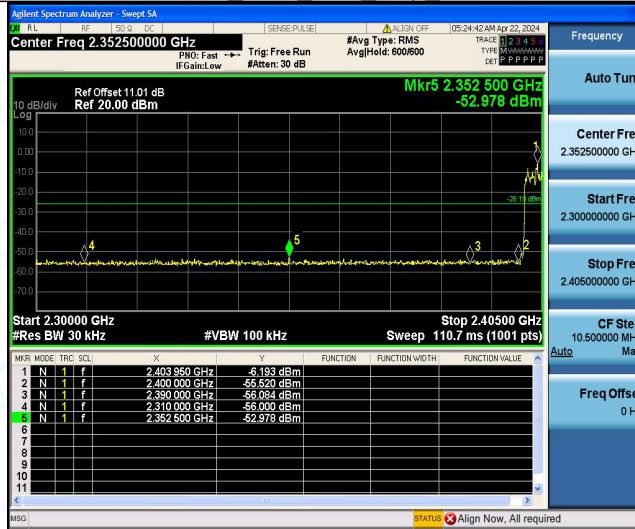

### 3DH5\_Ant1\_High\_2480

### 3DH5\_Ant1\_High\_Hop\_2480

**Appendix F: Conducted Spurious Emission****Test Result**

Test Mode	Antenna	Freq(MHz)	Freq Range [MHz]	Ref Level [dBm]	Result [dBm]	Limit [dBm]	Verdict
DH5	Ant1	2402	Reference	-4.18	-4.18	---	PASS
			30~1000	-4.18	-60.75	≤-24.18	PASS
			1000~26500	-4.18	-44.08	≤-24.18	PASS
		2441	Reference	-5.25	-5.25	---	PASS
			30~1000	-5.25	-60.96	≤-25.25	PASS
			1000~26500	-5.25	-46.85	≤-25.25	PASS
		2480	Reference	-6.36	-6.36	---	PASS
			30~1000	-6.36	-60.96	≤-26.36	PASS
			1000~26500	-6.36	-45.06	≤-26.36	PASS
2DH5	Ant1	2402	Reference	-4.21	-4.21	---	PASS
			30~1000	-4.21	-60.17	≤-24.21	PASS
			1000~26500	-4.21	-46.12	≤-24.21	PASS
		2441	Reference	-5.39	-5.39	---	PASS
			30~1000	-5.39	-59.68	≤-25.39	PASS
			1000~26500	-5.39	-46.78	≤-25.39	PASS
		2480	Reference	-6.41	-6.41	---	PASS
			30~1000	-6.41	-60.31	≤-26.41	PASS
			1000~26500	-6.41	-45.34	≤-26.41	PASS
3DH5	Ant1	2402	Reference	-4.91	-4.91	---	PASS
			30~1000	-4.91	-60.15	≤-24.91	PASS
			1000~26500	-4.91	-45.59	≤-24.91	PASS
		2441	Reference	-5.25	-5.25	---	PASS
			30~1000	-5.25	-60.53	≤-25.25	PASS
			1000~26500	-5.25	-47.83	≤-25.25	PASS
		2480	Reference	-6.22	-6.22	---	PASS
			30~1000	-6.22	-60.23	≤-26.22	PASS
			1000~26500	-6.22	-45.66	≤-26.22	PASS