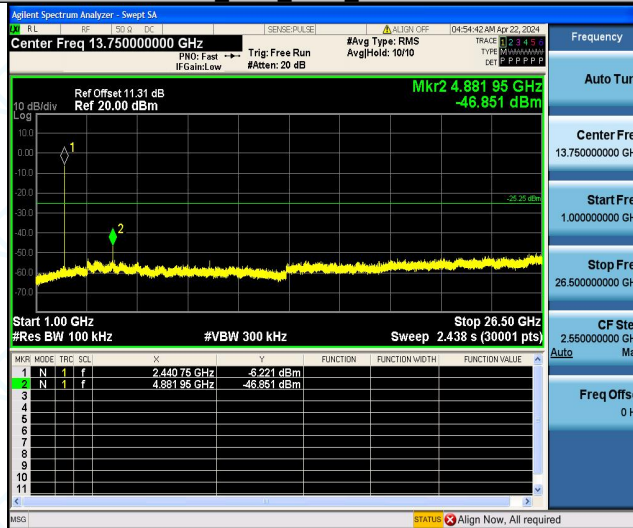

### 3DH5\_Ant1\_High\_Hop\_2480

**Appendix F: Conducted Spurious Emission****Test Result**

Test Mode	Antenna	Freq(MHz)	Freq Range [MHz]	Ref Level [dBm]	Result [dBm]	Limit [dBm]	Verdict
DH5	Ant1	2402	Reference	-4.18	-4.18	---	PASS
			30~1000	-4.18	-60.75	≤-24.18	PASS
			1000~26500	-4.18	-44.08	≤-24.18	PASS
		2441	Reference	-5.25	-5.25	---	PASS
			30~1000	-5.25	-60.96	≤-25.25	PASS
			1000~26500	-5.25	-46.85	≤-25.25	PASS
		2480	Reference	-6.36	-6.36	---	PASS
			30~1000	-6.36	-60.96	≤-26.36	PASS
			1000~26500	-6.36	-45.06	≤-26.36	PASS
2DH5	Ant1	2402	Reference	-4.21	-4.21	---	PASS
			30~1000	-4.21	-60.17	≤-24.21	PASS
			1000~26500	-4.21	-46.12	≤-24.21	PASS
		2441	Reference	-5.39	-5.39	---	PASS
			30~1000	-5.39	-59.68	≤-25.39	PASS
			1000~26500	-5.39	-46.78	≤-25.39	PASS
		2480	Reference	-6.41	-6.41	---	PASS
			30~1000	-6.41	-60.31	≤-26.41	PASS
			1000~26500	-6.41	-45.34	≤-26.41	PASS
3DH5	Ant1	2402	Reference	-4.91	-4.91	---	PASS
			30~1000	-4.91	-60.15	≤-24.91	PASS
			1000~26500	-4.91	-45.59	≤-24.91	PASS
		2441	Reference	-5.25	-5.25	---	PASS
			30~1000	-5.25	-60.53	≤-25.25	PASS
			1000~26500	-5.25	-47.83	≤-25.25	PASS
		2480	Reference	-6.22	-6.22	---	PASS
			30~1000	-6.22	-60.23	≤-26.22	PASS
			1000~26500	-6.22	-45.66	≤-26.22	PASS

Test Graphs

DH5\_Ant1\_2402\_0~Reference

DH5\_Ant1\_2402\_30~1000

DH5\_Ant1\_2402\_1000~26500

DH5\_Ant1\_2441\_0~Reference

DH5\_Ant1\_2441\_30~1000

DH5\_Ant1\_2441\_1000~26500

DH5\_Ant1\_2480\_0~Reference

DH5\_Ant1\_2480\_30~1000

DH5\_Ant1\_2480\_1000~26500

2DH5 Ant1 2402 0~Reference

2DH5 Ant1 2402 30~1000

2DH5 Ant1 2402 1000~26500

2DH5 Ant1 2441 0~Reference

2DH5 Ant1 2441 30~1000

2DH5 Ant1 2441 1000~26500