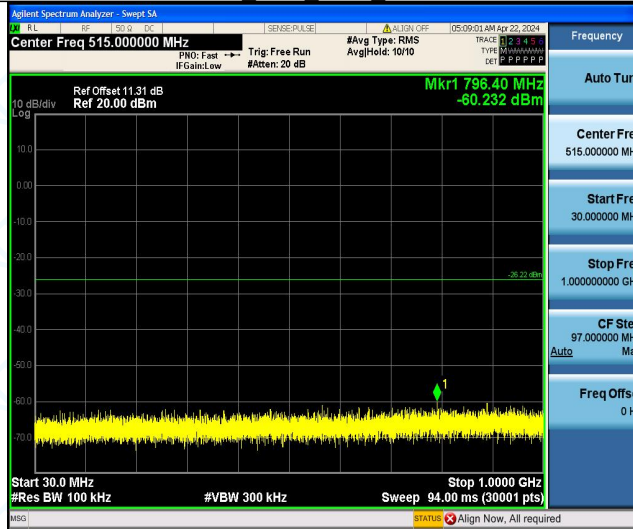

3DH5 Ant1 2441 1000~26500

3DH5 Ant1 2480 0~Reference

3DH5 Ant1 2480 30~1000

3DH5 Ant1 2480 1000~26500

The End Report

Dongguan DN Testing Co., Ltd.

Add: No. 1, West Fourth Street, Xingfa South Road, Wusha Community, Chang 'an Town, Dongguan City, Guangdong P.R.China