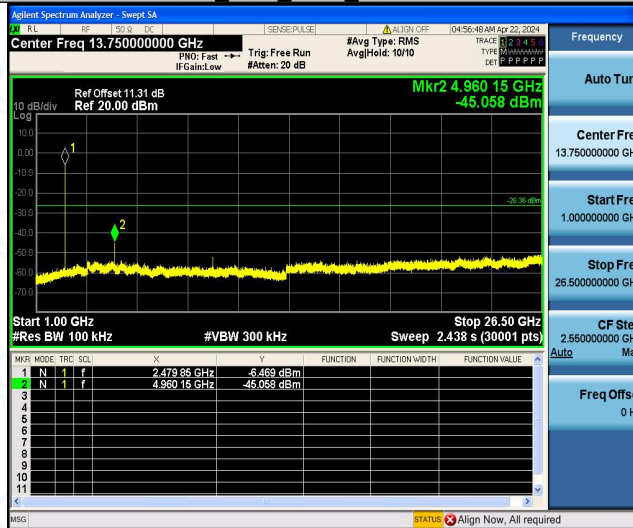

### 3DH5\_Ant1\_High\_Hop\_2480

**Appendix F: Conducted Spurious Emission****Test Result**

Test Mode	Antenna	Freq(MHz)	Freq Range [MHz]	Ref Level [dBm]	Result [dBm]	Limit [dBm]	Verdict
DH5	Ant1	2402	Reference	-4.18	-4.18	---	PASS
			30~1000	-4.18	-60.75	≤-24.18	PASS
			1000~26500	-4.18	-44.08	≤-24.18	PASS
		2441	Reference	-5.25	-5.25	---	PASS
			30~1000	-5.25	-60.96	≤-25.25	PASS
			1000~26500	-5.25	-46.85	≤-25.25	PASS
		2480	Reference	-6.36	-6.36	---	PASS
			30~1000	-6.36	-60.96	≤-26.36	PASS
			1000~26500	-6.36	-45.06	≤-26.36	PASS
2DH5	Ant1	2402	Reference	-4.21	-4.21	---	PASS
			30~1000	-4.21	-60.17	≤-24.21	PASS
			1000~26500	-4.21	-46.12	≤-24.21	PASS
		2441	Reference	-5.39	-5.39	---	PASS
			30~1000	-5.39	-59.68	≤-25.39	PASS
			1000~26500	-5.39	-46.78	≤-25.39	PASS
		2480	Reference	-6.41	-6.41	---	PASS
			30~1000	-6.41	-60.31	≤-26.41	PASS
			1000~26500	-6.41	-45.34	≤-26.41	PASS
3DH5	Ant1	2402	Reference	-4.91	-4.91	---	PASS
			30~1000	-4.91	-60.15	≤-24.91	PASS
			1000~26500	-4.91	-45.59	≤-24.91	PASS
		2441	Reference	-5.25	-5.25	---	PASS
			30~1000	-5.25	-60.53	≤-25.25	PASS
			1000~26500	-5.25	-47.83	≤-25.25	PASS
		2480	Reference	-6.22	-6.22	---	PASS
			30~1000	-6.22	-60.23	≤-26.22	PASS
			1000~26500	-6.22	-45.66	≤-26.22	PASS

Test Graphs

DH5\_Ant1\_2402\_0~Reference

DH5\_Ant1\_2402\_30~1000

DH5\_Ant1\_2402\_1000~26500

DH5\_Ant1\_2441\_0~Reference

DH5\_Ant1\_2441\_30~1000

DH5\_Ant1\_2441\_1000~26500

DH5\_Ant1\_2480\_0~Reference

DH5\_Ant1\_2480\_30~1000

DH5\_Ant1\_2480\_1000~26500

2DH5 Ant1 2402 0~Reference

2DH5 Ant1 2402 30~1000

2DH5 Ant1 2402 1000~26500

2DH5 Ant1 2441 0~Reference

2DH5 Ant1 2441 30~1000

2DH5 Ant1 2441 1000~26500