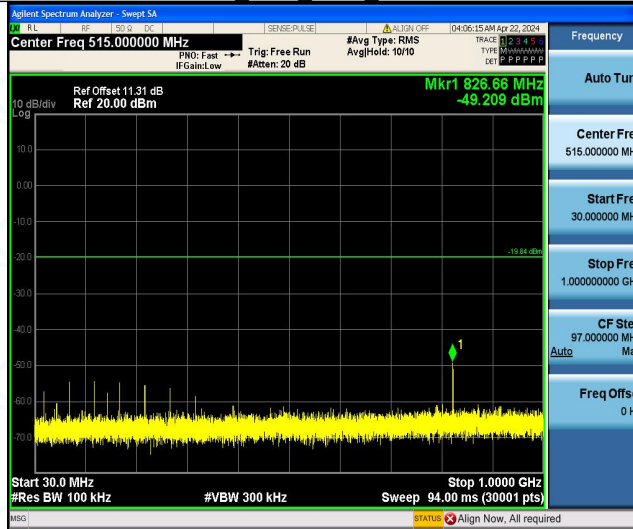

3DH5 Ant1 High 2480

3DH5 Ant1 Low Hop 2402

3DH5 Ant1 High Hop 2480

**Appendix F: Conducted Spurious Emission****Test Result**

Test Mode	Antenna	Freq(MHz)	Freq Range [MHz]	Ref Level [dBm]	Result [dBm]	Limit [dBm]	Verdict
DH5	Ant1	2402	Reference	5.25	5.25	---	PASS
			30~1000	5.25	-45.9	≤-14.75	PASS
			1000~26500	5.25	-27.66	≤-14.75	PASS
		2441	Reference	2.65	2.65	---	PASS
			30~1000	2.65	-47.26	≤-17.35	PASS
			1000~26500	2.65	-30.04	≤-17.35	PASS
		2480	Reference	0.16	0.16	---	PASS
			30~1000	0.16	-49.21	≤-19.84	PASS
			1000~26500	0.16	-35.44	≤-19.84	PASS
2DH5	Ant1	2402	Reference	5.21	5.21	---	PASS
			30~1000	5.21	-47.87	≤-14.79	PASS
			1000~26500	5.21	-34	≤-14.79	PASS
		2441	Reference	2.43	2.43	---	PASS
			30~1000	2.43	-50.53	≤-17.57	PASS
			1000~26500	2.43	-37.88	≤-17.57	PASS
		2480	Reference	0.11	0.11	---	PASS
			30~1000	0.11	-44.91	≤-19.89	PASS
			1000~26500	0.11	-43.32	≤-19.89	PASS
3DH5	Ant1	2402	Reference	5.28	5.28	---	PASS
			30~1000	5.28	-47.44	≤-14.72	PASS
			1000~26500	5.28	-33.62	≤-14.72	PASS
		2441	Reference	2.45	2.45	---	PASS
			30~1000	2.45	-51.97	≤-17.55	PASS
			1000~26500	2.45	-40.24	≤-17.55	PASS
		2480	Reference	-0.02	-0.02	---	PASS
			30~1000	-0.02	-44.52	≤-20.02	PASS
			1000~26500	-0.02	-42.67	≤-20.02	PASS

Test Graphs

DH5 Ant1_2402_0~Reference

DH5 Ant1_2402_30~1000

DH5 Ant1_2402_1000~26500

DH5_Ant1_2441_0~Reference

DH5_Ant1_2441_30~1000

DH5_Ant1_2441_1000~26500

DH5_Ant1_2480_0~Reference

DH5_Ant1_2480_30~1000

DH5_Ant1_2480_1000~26500

2DH5 Ant1 2402 0~Reference

2DH5 Ant1 2402 30~1000

2DH5 Ant1 2402 1000~26500

2DH5 Ant1 2441 0~Reference

2DH5 Ant1 2441 30~1000

2DH5 Ant1 2441 1000~26500