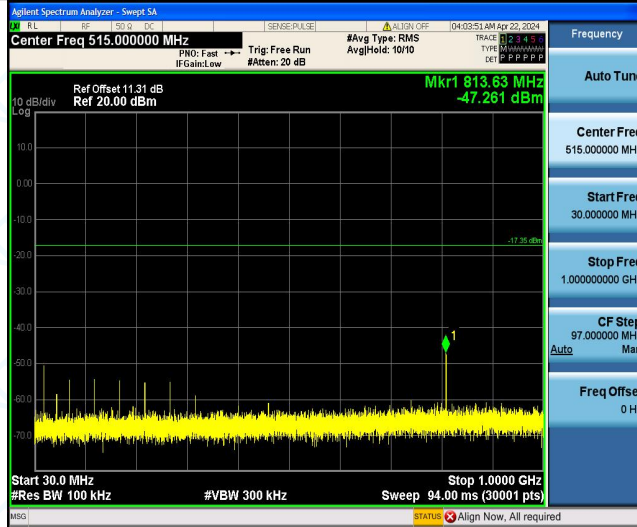

3DH5 Ant1 High 2480

3DH5 Ant1 Low Hop 2402

3DH5 Ant1 High Hop 2480

**Appendix F: Conducted Spurious Emission****Test Result**

Test Mode	Antenna	Freq(MHz)	Freq Range [MHz]	Ref Level [dBm]	Result [dBm]	Limit [dBm]	Verdict
DH5	Ant1	2402	Reference	5.25	5.25	---	PASS
			30~1000	5.25	-45.9	≤-14.75	PASS
			1000~26500	5.25	-27.66	≤-14.75	PASS
		2441	Reference	2.65	2.65	---	PASS
			30~1000	2.65	-47.26	≤-17.35	PASS
			1000~26500	2.65	-30.04	≤-17.35	PASS
		2480	Reference	0.16	0.16	---	PASS
			30~1000	0.16	-49.21	≤-19.84	PASS
			1000~26500	0.16	-35.44	≤-19.84	PASS
2DH5	Ant1	2402	Reference	5.21	5.21	---	PASS
			30~1000	5.21	-47.87	≤-14.79	PASS
			1000~26500	5.21	-34	≤-14.79	PASS
		2441	Reference	2.43	2.43	---	PASS
			30~1000	2.43	-50.53	≤-17.57	PASS
			1000~26500	2.43	-37.88	≤-17.57	PASS
		2480	Reference	0.11	0.11	---	PASS
			30~1000	0.11	-44.91	≤-19.89	PASS
			1000~26500	0.11	-43.32	≤-19.89	PASS
3DH5	Ant1	2402	Reference	5.28	5.28	---	PASS
			30~1000	5.28	-47.44	≤-14.72	PASS
			1000~26500	5.28	-33.62	≤-14.72	PASS
		2441	Reference	2.45	2.45	---	PASS
			30~1000	2.45	-51.97	≤-17.55	PASS
			1000~26500	2.45	-40.24	≤-17.55	PASS
		2480	Reference	-0.02	-0.02	---	PASS
			30~1000	-0.02	-44.52	≤-20.02	PASS
			1000~26500	-0.02	-42.67	≤-20.02	PASS

Test Graphs

DH5 Ant1_2402_0~Reference

DH5 Ant1_2402_30~1000

DH5 Ant1_2402_1000~26500

DH5_Ant1_2441_0~Reference

DH5_Ant1_2441_30~1000

DH5_Ant1_2441_1000~26500

DH5_Ant1_2480_0~Reference