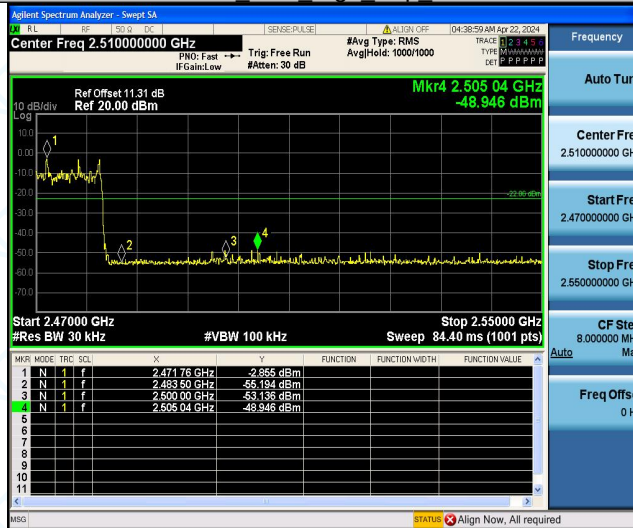

3DH5 Ant1 High 2480

3DH5 Ant1 Low Hop 2402

3DH5 Ant1 High Hop 2480

**Appendix F: Conducted Spurious Emission****Test Result**

Test Mode	Antenna	Freq(MHz)	Freq Range [MHz]	Ref Level [dBm]	Result [dBm]	Limit [dBm]	Verdict
DH5	Ant1	2402	Reference	5.25	5.25	---	PASS
			30~1000	5.25	-45.9	≤-14.75	PASS
			1000~26500	5.25	-27.66	≤-14.75	PASS
		2441	Reference	2.65	2.65	---	PASS
			30~1000	2.65	-47.26	≤-17.35	PASS
			1000~26500	2.65	-30.04	≤-17.35	PASS
		2480	Reference	0.16	0.16	---	PASS
			30~1000	0.16	-49.21	≤-19.84	PASS
			1000~26500	0.16	-35.44	≤-19.84	PASS
2DH5	Ant1	2402	Reference	5.21	5.21	---	PASS
			30~1000	5.21	-47.87	≤-14.79	PASS
			1000~26500	5.21	-34	≤-14.79	PASS
		2441	Reference	2.43	2.43	---	PASS
			30~1000	2.43	-50.53	≤-17.57	PASS
			1000~26500	2.43	-37.88	≤-17.57	PASS
		2480	Reference	0.11	0.11	---	PASS
			30~1000	0.11	-44.91	≤-19.89	PASS
			1000~26500	0.11	-43.32	≤-19.89	PASS
3DH5	Ant1	2402	Reference	5.28	5.28	---	PASS
			30~1000	5.28	-47.44	≤-14.72	PASS
			1000~26500	5.28	-33.62	≤-14.72	PASS
		2441	Reference	2.45	2.45	---	PASS
			30~1000	2.45	-51.97	≤-17.55	PASS
			1000~26500	2.45	-40.24	≤-17.55	PASS
		2480	Reference	-0.02	-0.02	---	PASS
			30~1000	-0.02	-44.52	≤-20.02	PASS
			1000~26500	-0.02	-42.67	≤-20.02	PASS

Test Graphs

DH5 Ant1_2402_0~Reference

DH5 Ant1_2402_30~1000

DH5 Ant1_2402_1000~26500

DH5_Ant1_2441_0~Reference

DH5_Ant1_2441_30~1000

DH5_Ant1_2441_1000~26500

DH5_Ant1_2480_0~Reference