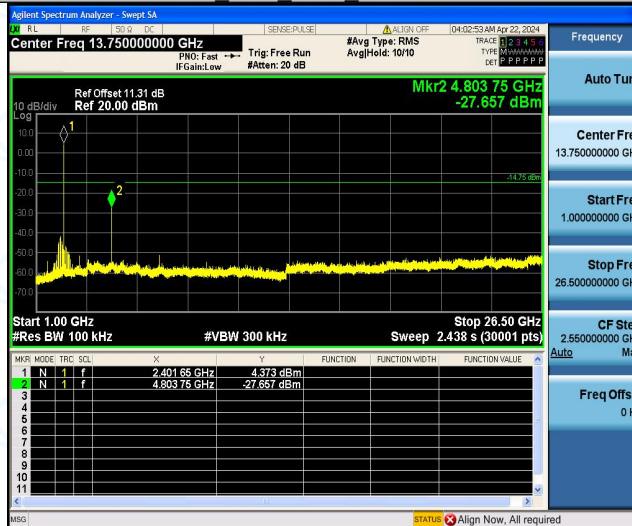

3DH5 Ant1 High 2480

3DH5 Ant1 Low Hop 2402

3DH5 Ant1 High Hop 2480

**Appendix F: Conducted Spurious Emission****Test Result**

Test Mode	Antenna	Freq(MHz)	Freq Range [MHz]	Ref Level [dBm]	Result [dBm]	Limit [dBm]	Verdict
DH5	Ant1	2402	Reference	5.25	5.25	---	PASS
			30~1000	5.25	-45.9	≤-14.75	PASS
			1000~26500	5.25	-27.66	≤-14.75	PASS
		2441	Reference	2.65	2.65	---	PASS
			30~1000	2.65	-47.26	≤-17.35	PASS
			1000~26500	2.65	-30.04	≤-17.35	PASS
		2480	Reference	0.16	0.16	---	PASS
			30~1000	0.16	-49.21	≤-19.84	PASS
			1000~26500	0.16	-35.44	≤-19.84	PASS
2DH5	Ant1	2402	Reference	5.21	5.21	---	PASS
			30~1000	5.21	-47.87	≤-14.79	PASS
			1000~26500	5.21	-34	≤-14.79	PASS
		2441	Reference	2.43	2.43	---	PASS
			30~1000	2.43	-50.53	≤-17.57	PASS
			1000~26500	2.43	-37.88	≤-17.57	PASS
		2480	Reference	0.11	0.11	---	PASS
			30~1000	0.11	-44.91	≤-19.89	PASS
			1000~26500	0.11	-43.32	≤-19.89	PASS
3DH5	Ant1	2402	Reference	5.28	5.28	---	PASS
			30~1000	5.28	-47.44	≤-14.72	PASS
			1000~26500	5.28	-33.62	≤-14.72	PASS
		2441	Reference	2.45	2.45	---	PASS
			30~1000	2.45	-51.97	≤-17.55	PASS
			1000~26500	2.45	-40.24	≤-17.55	PASS
		2480	Reference	-0.02	-0.02	---	PASS
			30~1000	-0.02	-44.52	≤-20.02	PASS
			1000~26500	-0.02	-42.67	≤-20.02	PASS

Test Graphs

DH5 Ant1_2402_0~Reference

DH5 Ant1_2402_30~1000

DH5 Ant1_2402_1000~26500

DH5_Ant1_2441_0~Reference

DH5_Ant1_2441_30~1000

DH5_Ant1_2441_1000~26500

DH5_Ant1_2480_0~Reference

DH5_Ant1_2480_30~1000

DH5_Ant1_2480_1000~26500

2DH5 Ant1 2402 0~Reference

2DH5 Ant1 2402 30~1000

2DH5 Ant1 2402 1000~26500

2DH5 Ant1 2441 0~Reference

2DH5 Ant1 2441 30~1000

2DH5 Ant1 2441 1000~26500