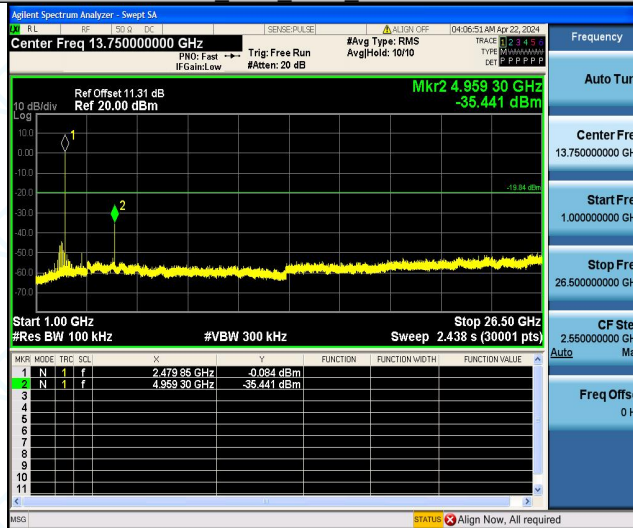

3DH5 Ant1 High 2480

3DH5 Ant1 Low Hop 2402

3DH5 Ant1 High Hop 2480

**Appendix F: Conducted Spurious Emission****Test Result**

Test Mode	Antenna	Freq(MHz)	Freq Range [MHz]	Ref Level [dBm]	Result [dBm]	Limit [dBm]	Verdict
DH5	Ant1	2402	Reference	5.25	5.25	---	PASS
			30~1000	5.25	-45.9	≤-14.75	PASS
			1000~26500	5.25	-27.66	≤-14.75	PASS
		2441	Reference	2.65	2.65	---	PASS
			30~1000	2.65	-47.26	≤-17.35	PASS
			1000~26500	2.65	-30.04	≤-17.35	PASS
		2480	Reference	0.16	0.16	---	PASS
			30~1000	0.16	-49.21	≤-19.84	PASS
			1000~26500	0.16	-35.44	≤-19.84	PASS
2DH5	Ant1	2402	Reference	5.21	5.21	---	PASS
			30~1000	5.21	-47.87	≤-14.79	PASS
			1000~26500	5.21	-34	≤-14.79	PASS
		2441	Reference	2.43	2.43	---	PASS
			30~1000	2.43	-50.53	≤-17.57	PASS
			1000~26500	2.43	-37.88	≤-17.57	PASS
		2480	Reference	0.11	0.11	---	PASS
			30~1000	0.11	-44.91	≤-19.89	PASS
			1000~26500	0.11	-43.32	≤-19.89	PASS
3DH5	Ant1	2402	Reference	5.28	5.28	---	PASS
			30~1000	5.28	-47.44	≤-14.72	PASS
			1000~26500	5.28	-33.62	≤-14.72	PASS
		2441	Reference	2.45	2.45	---	PASS
			30~1000	2.45	-51.97	≤-17.55	PASS
			1000~26500	2.45	-40.24	≤-17.55	PASS
		2480	Reference	-0.02	-0.02	---	PASS
			30~1000	-0.02	-44.52	≤-20.02	PASS
			1000~26500	-0.02	-42.67	≤-20.02	PASS

Test Graphs

DH5 Ant1_2402_0~Reference

DH5 Ant1_2402_30~1000

DH5 Ant1_2402_1000~26500

DH5_Ant1_2441_0~Reference

DH5_Ant1_2441_30~1000

DH5_Ant1_2441_1000~26500

DH5_Ant1_2480_0~Reference

DH5_Ant1_2480_30~1000

DH5_Ant1_2480_1000~26500

2DH5 Ant1 2402 0~Reference

2DH5 Ant1 2402 30~1000

2DH5 Ant1 2402 1000~26500

2DH5 Ant1 2441 0~Reference

2DH5 Ant1 2441 30~1000

2DH5 Ant1 2441 1000~26500