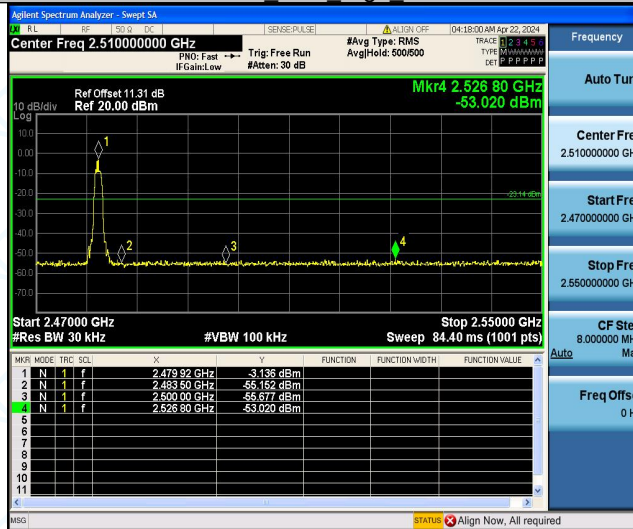

3DH5 Ant1 High 2480

3DH5 Ant1 Low Hop 2402

3DH5 Ant1 High Hop 2480

**Appendix F: Conducted Spurious Emission****Test Result**

Test Mode	Antenna	Freq(MHz)	Freq Range [MHz]	Ref Level [dBm]	Result [dBm]	Limit [dBm]	Verdict
DH5	Ant1	2402	Reference	5.25	5.25	---	PASS
			30~1000	5.25	-45.9	≤-14.75	PASS
			1000~26500	5.25	-27.66	≤-14.75	PASS
		2441	Reference	2.65	2.65	---	PASS
			30~1000	2.65	-47.26	≤-17.35	PASS
			1000~26500	2.65	-30.04	≤-17.35	PASS
		2480	Reference	0.16	0.16	---	PASS
			30~1000	0.16	-49.21	≤-19.84	PASS
			1000~26500	0.16	-35.44	≤-19.84	PASS
2DH5	Ant1	2402	Reference	5.21	5.21	---	PASS
			30~1000	5.21	-47.87	≤-14.79	PASS
			1000~26500	5.21	-34	≤-14.79	PASS
		2441	Reference	2.43	2.43	---	PASS
			30~1000	2.43	-50.53	≤-17.57	PASS
			1000~26500	2.43	-37.88	≤-17.57	PASS
		2480	Reference	0.11	0.11	---	PASS
			30~1000	0.11	-44.91	≤-19.89	PASS
			1000~26500	0.11	-43.32	≤-19.89	PASS
3DH5	Ant1	2402	Reference	5.28	5.28	---	PASS
			30~1000	5.28	-47.44	≤-14.72	PASS
			1000~26500	5.28	-33.62	≤-14.72	PASS
		2441	Reference	2.45	2.45	---	PASS
			30~1000	2.45	-51.97	≤-17.55	PASS
			1000~26500	2.45	-40.24	≤-17.55	PASS
		2480	Reference	-0.02	-0.02	---	PASS
			30~1000	-0.02	-44.52	≤-20.02	PASS
			1000~26500	-0.02	-42.67	≤-20.02	PASS

Test Graphs

DH5 Ant1_2402_0~Reference

DH5 Ant1_2402_30~1000

DH5 Ant1_2402_1000~26500

DH5_Ant1_2441_0~Reference

DH5_Ant1_2441_30~1000

DH5_Ant1_2441_1000~26500

DH5_Ant1_2480_0~Reference