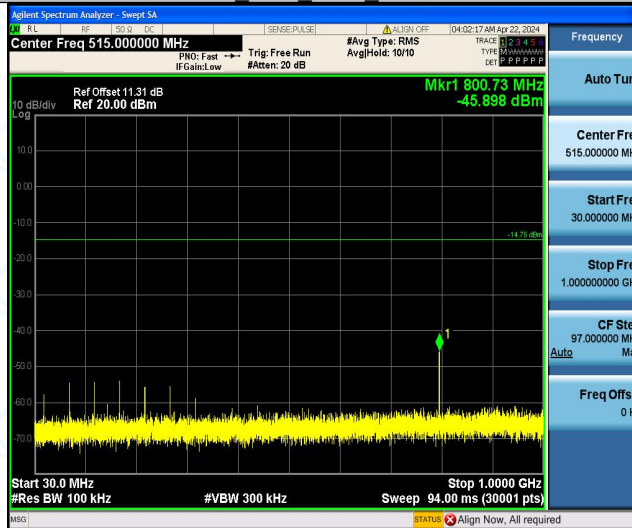

3DH5 Ant1 High 2480

3DH5 Ant1 Low Hop 2402

3DH5 Ant1 High Hop 2480

**Appendix F: Conducted Spurious Emission****Test Result**

Test Mode	Antenna	Freq(MHz)	Freq Range [MHz]	Ref Level [dBm]	Result [dBm]	Limit [dBm]	Verdict
DH5	Ant1	2402	Reference	5.25	5.25	---	PASS
			30~1000	5.25	-45.9	≤-14.75	PASS
			1000~26500	5.25	-27.66	≤-14.75	PASS
		2441	Reference	2.65	2.65	---	PASS
			30~1000	2.65	-47.26	≤-17.35	PASS
			1000~26500	2.65	-30.04	≤-17.35	PASS
		2480	Reference	0.16	0.16	---	PASS
			30~1000	0.16	-49.21	≤-19.84	PASS
			1000~26500	0.16	-35.44	≤-19.84	PASS
2DH5	Ant1	2402	Reference	5.21	5.21	---	PASS
			30~1000	5.21	-47.87	≤-14.79	PASS
			1000~26500	5.21	-34	≤-14.79	PASS
		2441	Reference	2.43	2.43	---	PASS
			30~1000	2.43	-50.53	≤-17.57	PASS
			1000~26500	2.43	-37.88	≤-17.57	PASS
		2480	Reference	0.11	0.11	---	PASS
			30~1000	0.11	-44.91	≤-19.89	PASS
			1000~26500	0.11	-43.32	≤-19.89	PASS
3DH5	Ant1	2402	Reference	5.28	5.28	---	PASS
			30~1000	5.28	-47.44	≤-14.72	PASS
			1000~26500	5.28	-33.62	≤-14.72	PASS
		2441	Reference	2.45	2.45	---	PASS
			30~1000	2.45	-51.97	≤-17.55	PASS
			1000~26500	2.45	-40.24	≤-17.55	PASS
		2480	Reference	-0.02	-0.02	---	PASS
			30~1000	-0.02	-44.52	≤-20.02	PASS
			1000~26500	-0.02	-42.67	≤-20.02	PASS

Test Graphs

DH5 Ant1_2402_0~Reference

DH5 Ant1_2402_30~1000

DH5 Ant1_2402_1000~26500

DH5_Ant1_2441_0~Reference

DH5_Ant1_2441_30~1000

DH5_Ant1_2441_1000~26500

DH5_Ant1_2480_0~Reference