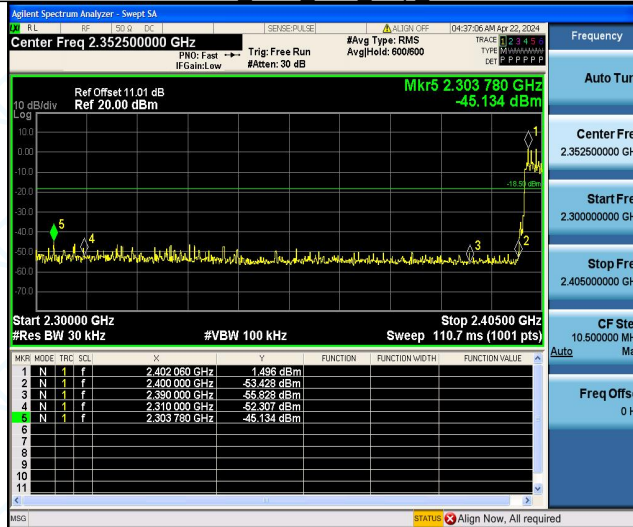

3DH5 Ant1 High 2480

3DH5 Ant1 Low Hop 2402

3DH5 Ant1 High Hop 2480

**Appendix F: Conducted Spurious Emission****Test Result**

Test Mode	Antenna	Freq(MHz)	Freq Range [MHz]	Ref Level [dBm]	Result [dBm]	Limit [dBm]	Verdict
DH5	Ant1	2402	Reference	5.25	5.25	---	PASS
			30~1000	5.25	-45.9	≤-14.75	PASS
			1000~26500	5.25	-27.66	≤-14.75	PASS
		2441	Reference	2.65	2.65	---	PASS
			30~1000	2.65	-47.26	≤-17.35	PASS
			1000~26500	2.65	-30.04	≤-17.35	PASS
		2480	Reference	0.16	0.16	---	PASS
			30~1000	0.16	-49.21	≤-19.84	PASS
			1000~26500	0.16	-35.44	≤-19.84	PASS
2DH5	Ant1	2402	Reference	5.21	5.21	---	PASS
			30~1000	5.21	-47.87	≤-14.79	PASS
			1000~26500	5.21	-34	≤-14.79	PASS
		2441	Reference	2.43	2.43	---	PASS
			30~1000	2.43	-50.53	≤-17.57	PASS
			1000~26500	2.43	-37.88	≤-17.57	PASS
		2480	Reference	0.11	0.11	---	PASS
			30~1000	0.11	-44.91	≤-19.89	PASS
			1000~26500	0.11	-43.32	≤-19.89	PASS
3DH5	Ant1	2402	Reference	5.28	5.28	---	PASS
			30~1000	5.28	-47.44	≤-14.72	PASS
			1000~26500	5.28	-33.62	≤-14.72	PASS
		2441	Reference	2.45	2.45	---	PASS
			30~1000	2.45	-51.97	≤-17.55	PASS
			1000~26500	2.45	-40.24	≤-17.55	PASS
		2480	Reference	-0.02	-0.02	---	PASS
			30~1000	-0.02	-44.52	≤-20.02	PASS
			1000~26500	-0.02	-42.67	≤-20.02	PASS

Test Graphs

DH5 Ant1_2402_0~Reference

DH5 Ant1_2402_30~1000

DH5 Ant1_2402_1000~26500

DH5_Ant1_2441_0~Reference

DH5_Ant1_2441_30~1000

DH5_Ant1_2441_1000~26500

DH5_Ant1_2480_0~Reference