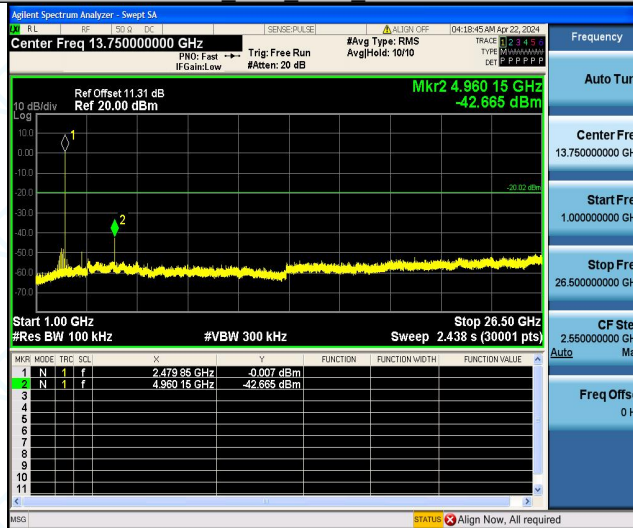

3DH5 Ant1 2441 1000~26500

3DH5 Ant1 2480 0~Reference

3DH5 Ant1 2480 30~1000

3DH5 Ant1 2480 1000~26500

The End Report

Dongguan DN Testing Co., Ltd.

Add: No. 1, West Fourth Street, Xingfa South Road, Wusha Community, Chang 'an Town, Dongguan City, Guangdong P.R.China