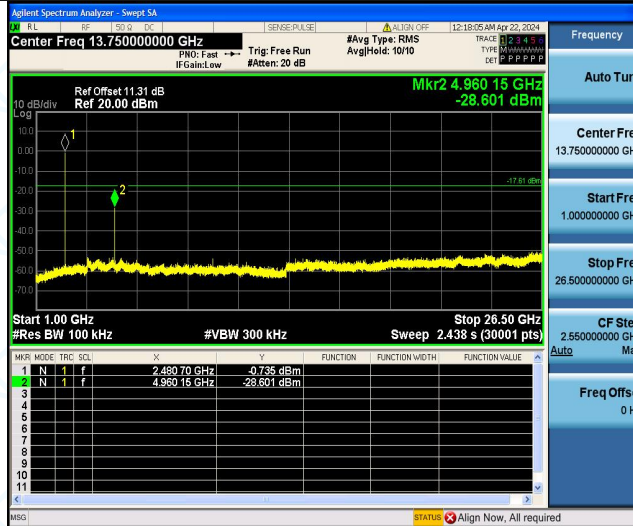

3DH5 Ant1 2441 1000~26500

3DH5 Ant1 2480 0~Reference

3DH5 Ant1 2480 30~1000

3DH5 Ant1 2480 1000~26500

The End Report

Dongguan DN Testing Co., Ltd.

Add: No. 1, West Fourth Street, Xingfa South Road, Wusha Community, Chang 'an Town, Dongguan City, Guangdong P.R.China