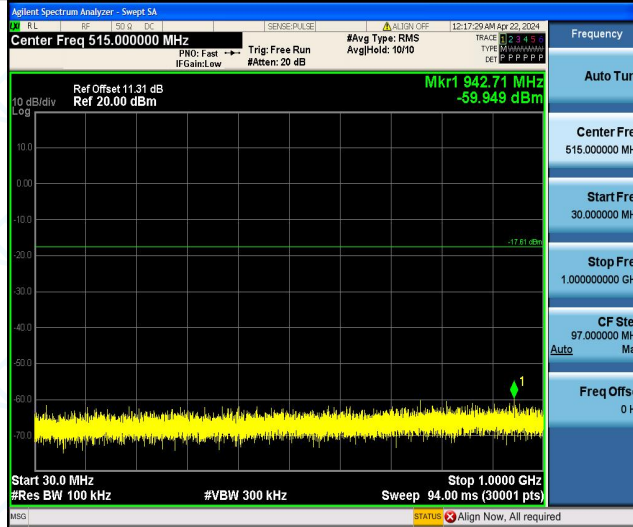

3DH5 Ant1 2441 1000~26500

3DH5 Ant1 2480 0~Reference

3DH5 Ant1 2480 30~1000

3DH5 Ant1 2480 1000~26500

The End Report

Dongguan DN Testing Co., Ltd.

Add: No. 1, West Fourth Street, Xingfa South Road, Wusha Community, Chang 'an Town, Dongguan City, Guangdong P.R.China