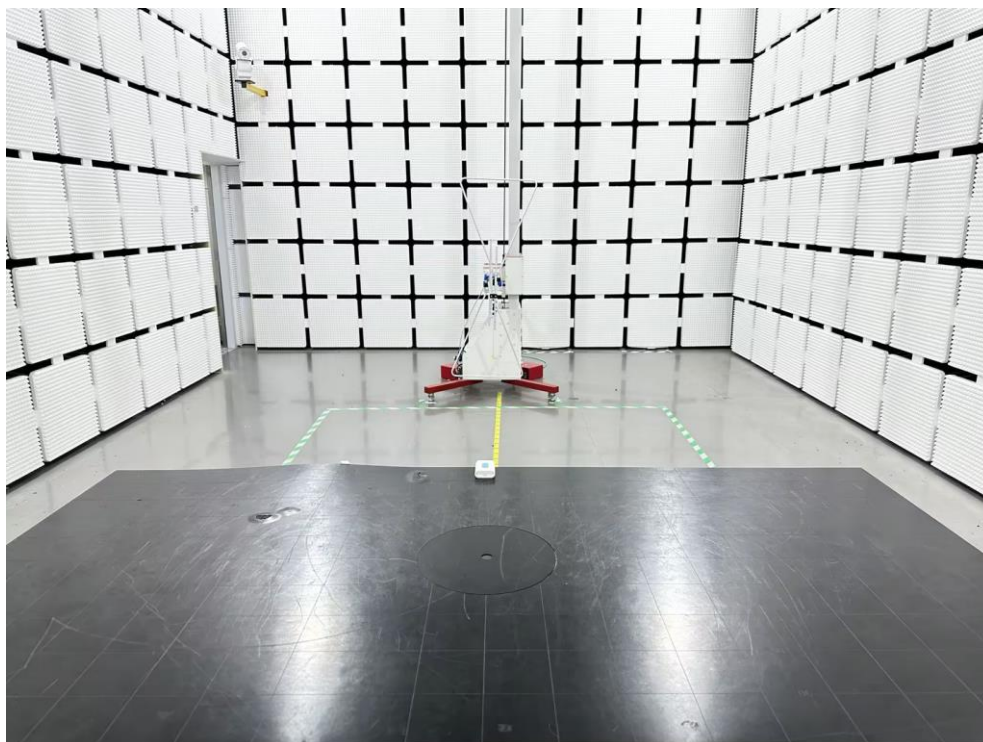

Appendix I Test Setup Photo

FCC ID: 2BF5G-LM-DB100A

Spurious Radiation Emissions Test (<1G)

Spurious Radiation Emissions Test (>1G)

-----End-----