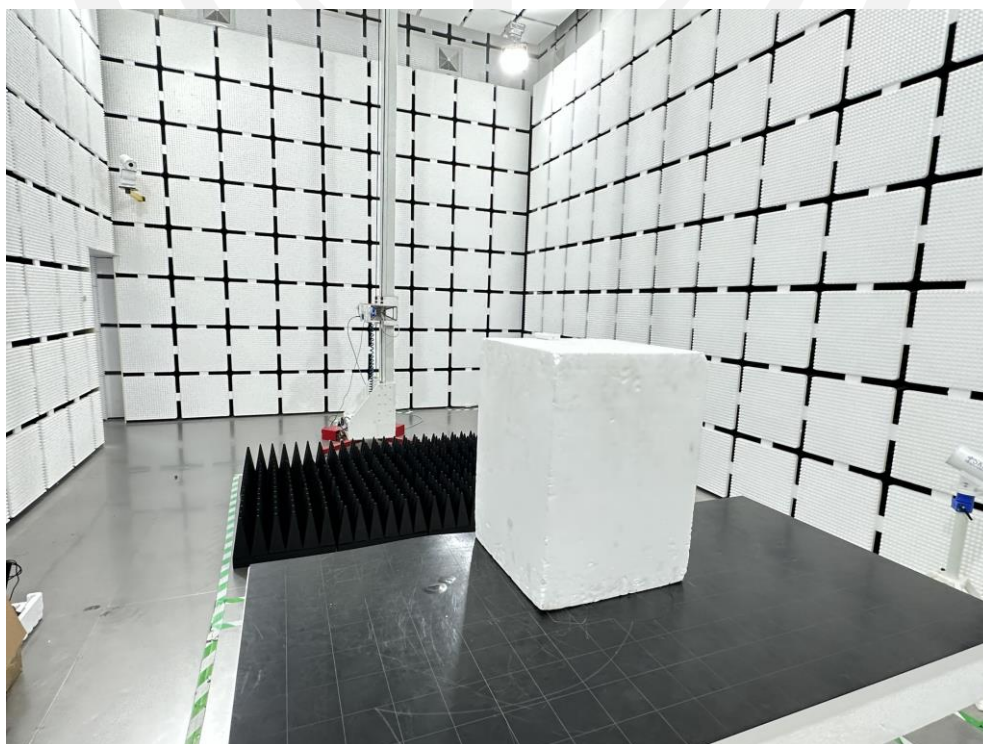

Appendix I Test Setup Photo

FCC ID: 2BF5G-LM-DB100A

Spurious Radiation Emissions Test (<1G)

Spurious Radiation Emissions Test (>1G)

-----End-----