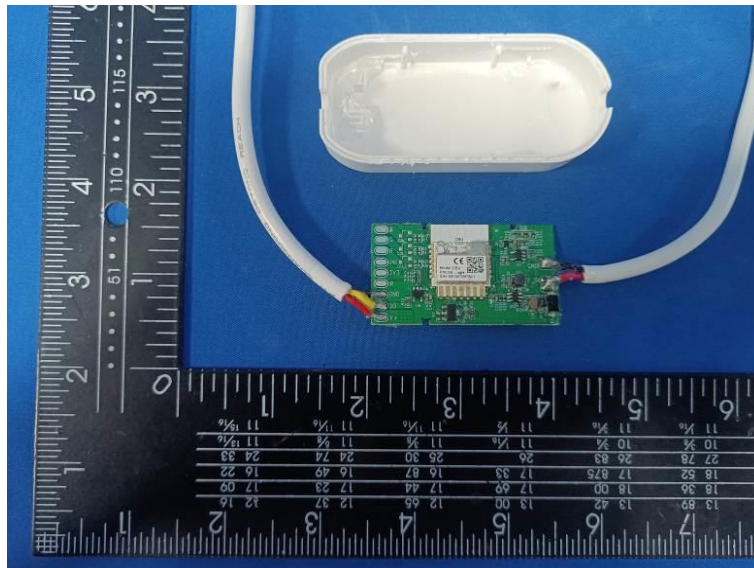

Internal Photos of the EUT

BT/2.4G WIFI PCB
Antenna