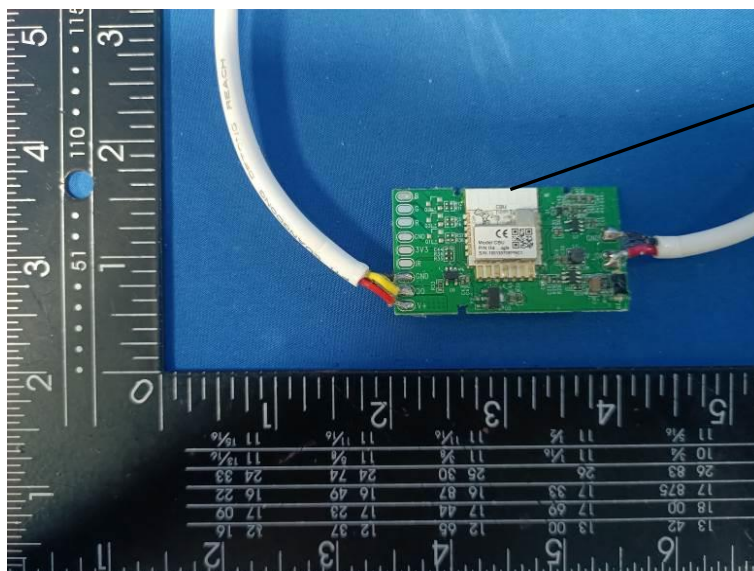

Internal Photos of the EUT

BT/2.4G WIFI PCB
Antenna