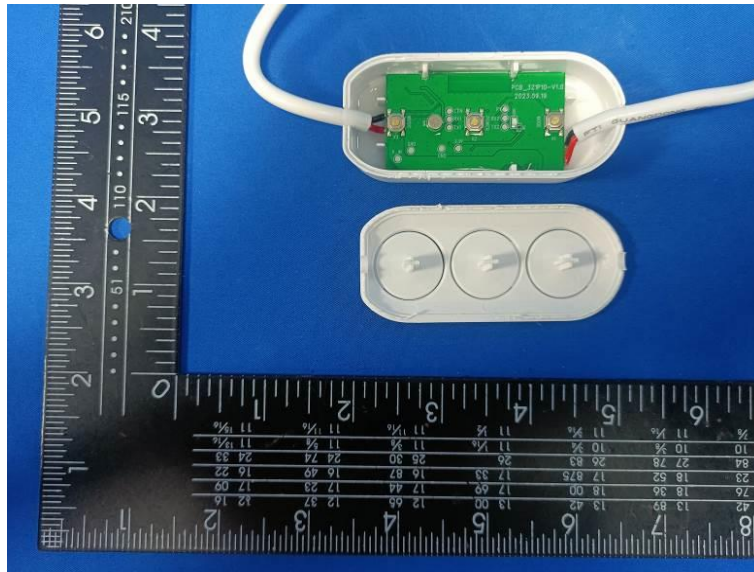

Internal Photos of the EUT

BT/2.4G WIFI PCB
Antenna