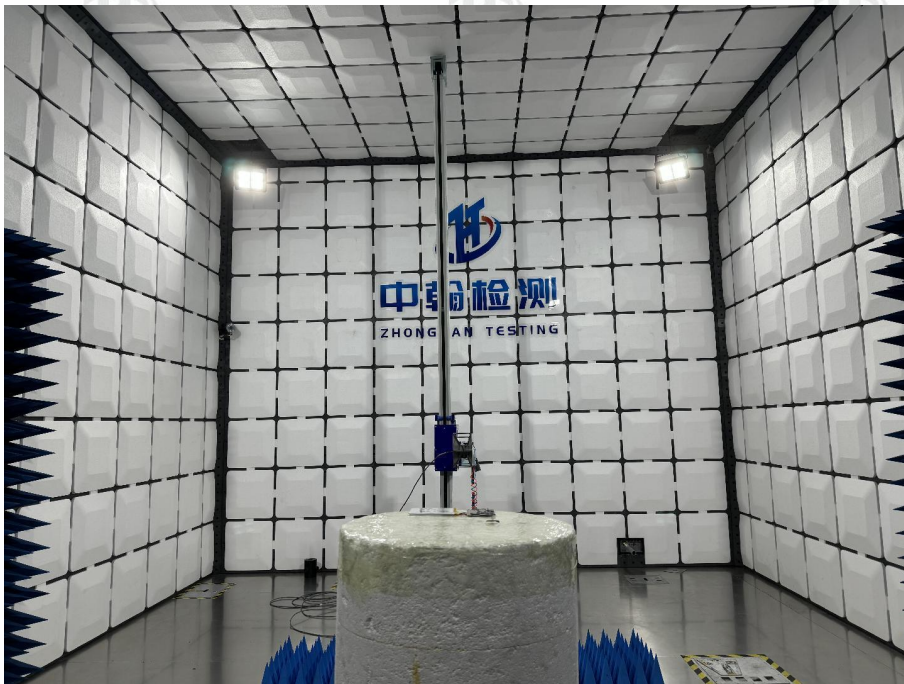

ZHONGHAN

FCC ID :2BF4I-OPTIMUSC

EUT TEST PHOTOS

ZHONGHAN

FCC ID :2BF4I-OPTIMUSC

***** END OF REPORT *****