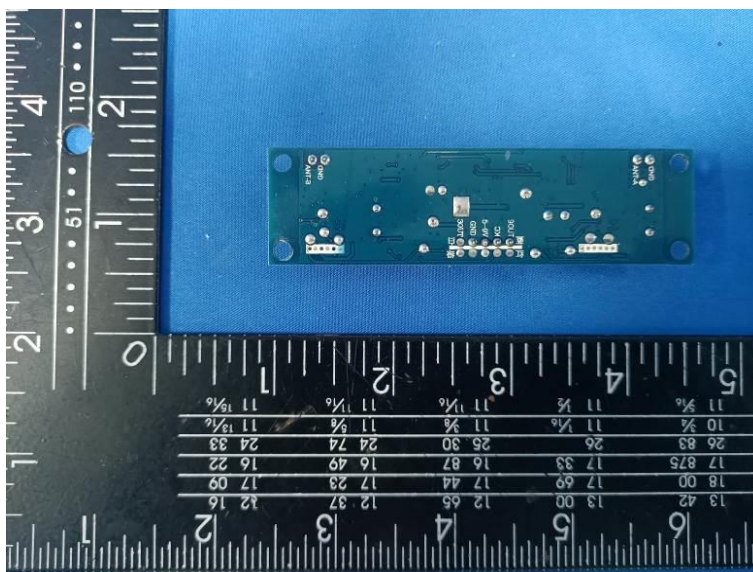

## Internal Photos of the EUT

BT PCB  
Antenna