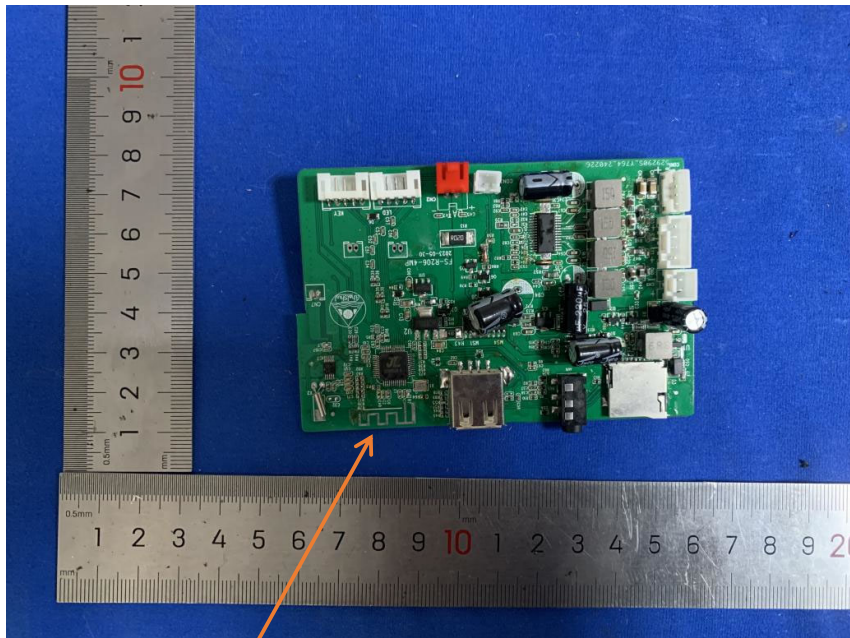

Internal photographs
FCC ID: 2BF3S-FS-R206

Antenna