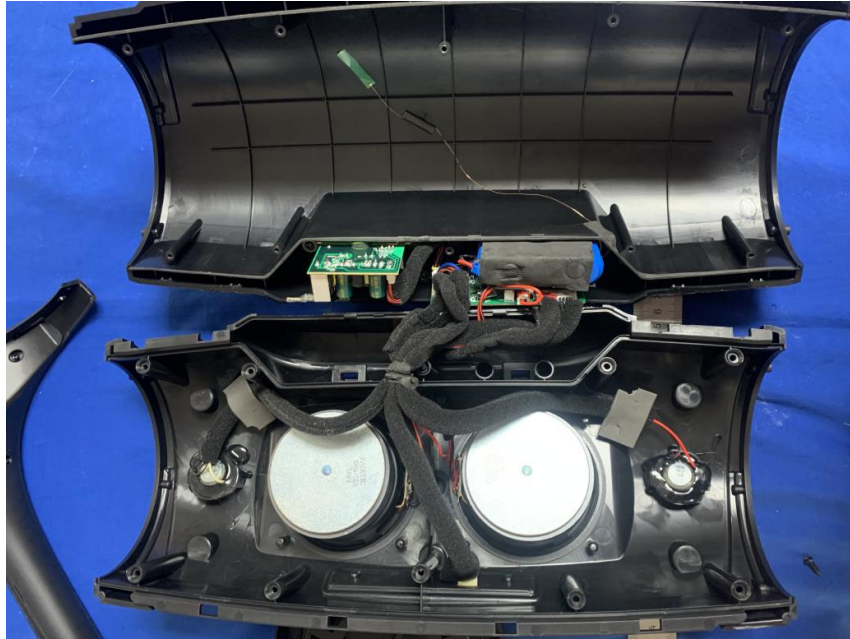

Internal photographs
FCC ID: 2BF3S-FS-R206

Antenna