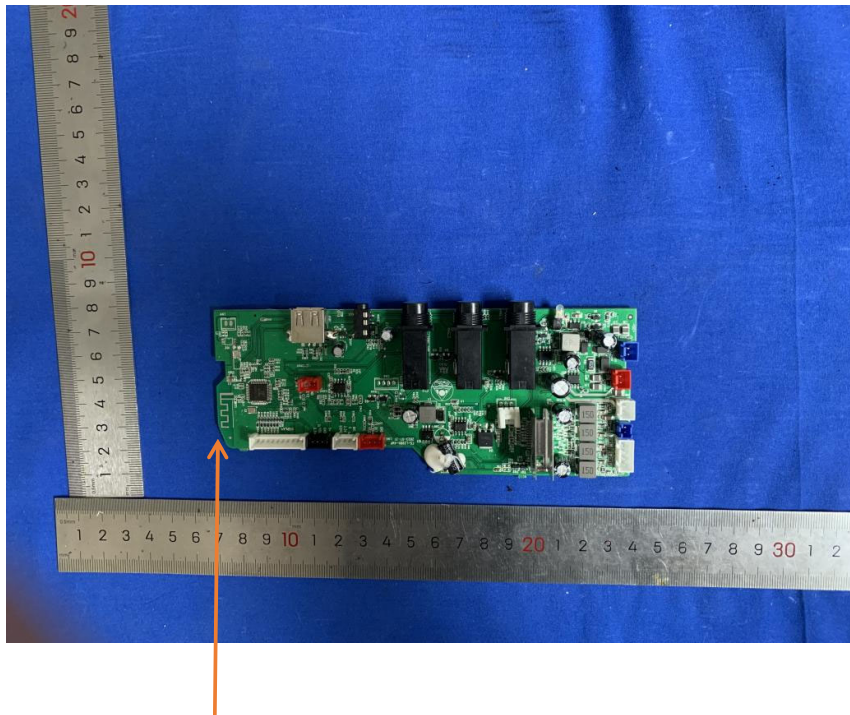

Internal photographs  
FCC ID: 2BF3S-FS-L299

Antenna