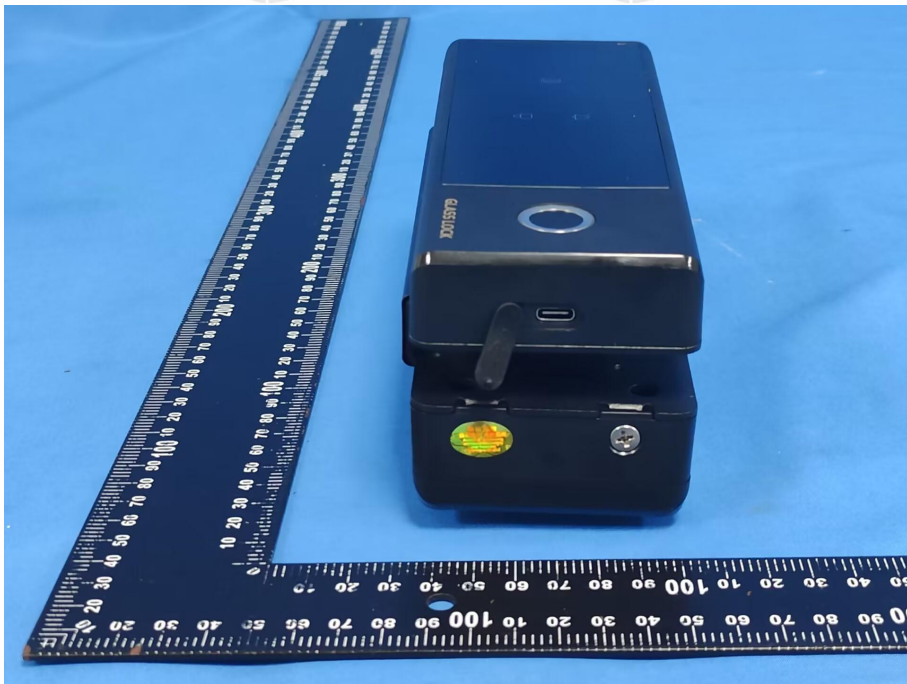

ZHONGHAN

FCC ID:2BF3R-JD-S1A

***** END OF REPORT *****