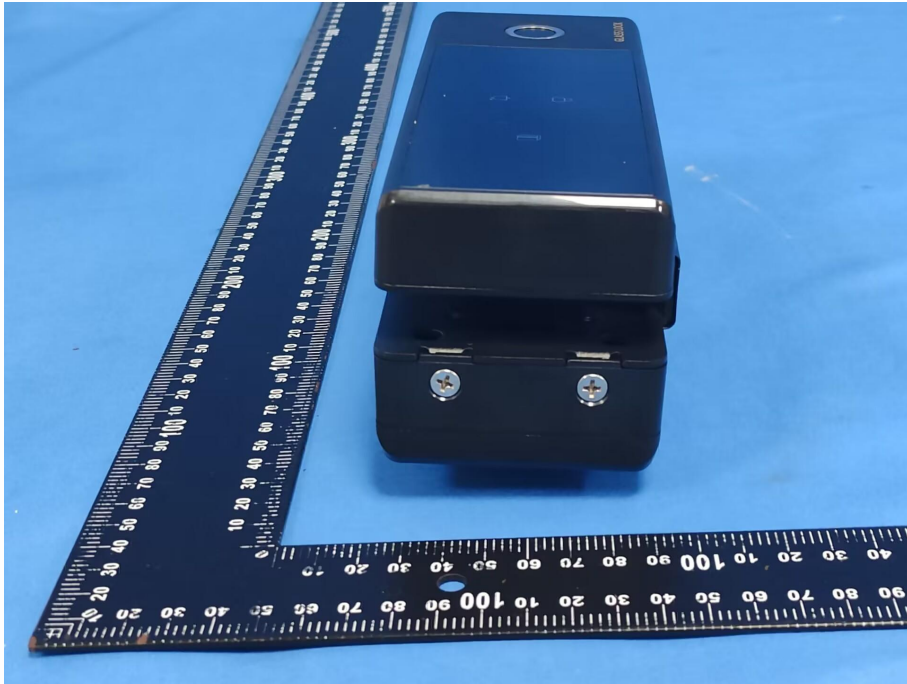

ZHONGHAN

FCC ID:2BF3R-JD-S1A

***** END OF REPORT *****