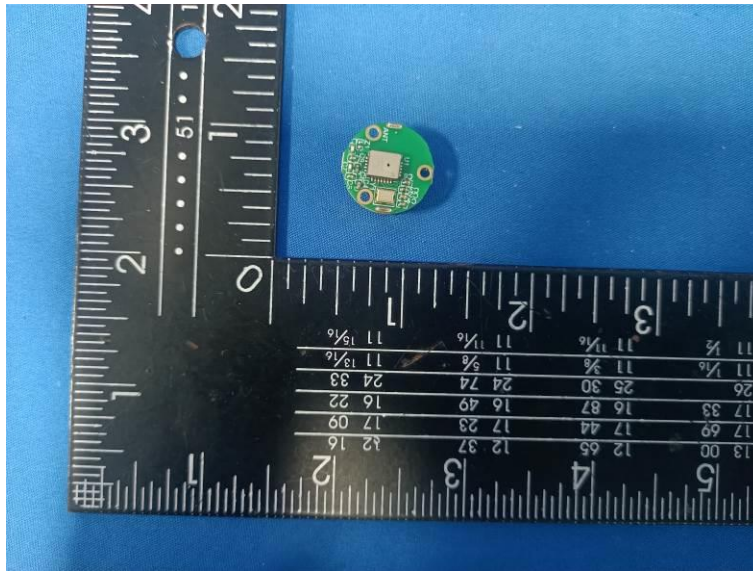

### Internal Photos of the EUT

433MHz Internal antenna