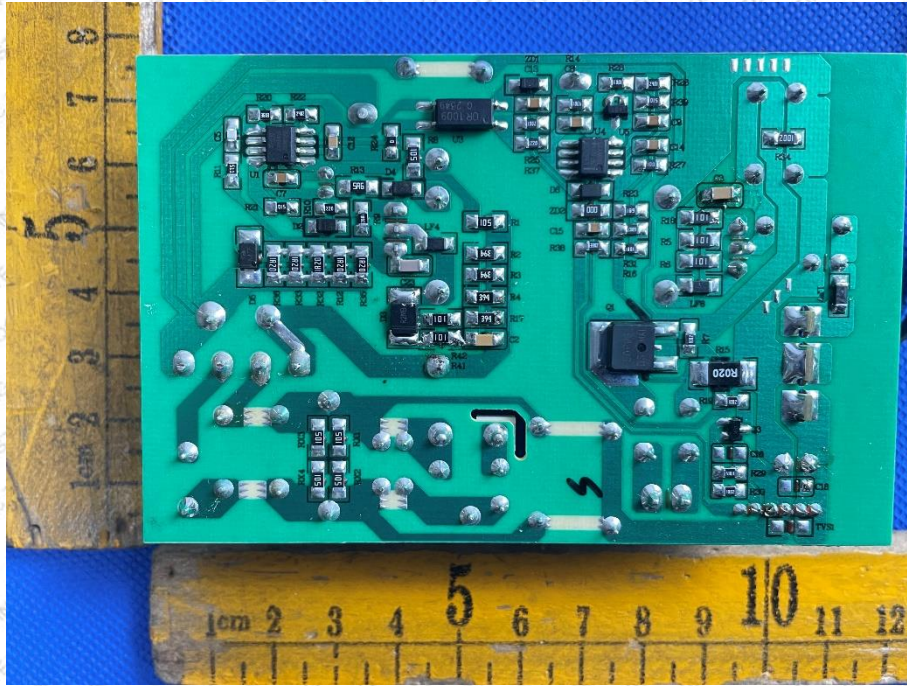

Product Name: Projector

Test Model No.: Z42

EUT Constructional Details

-----End-----