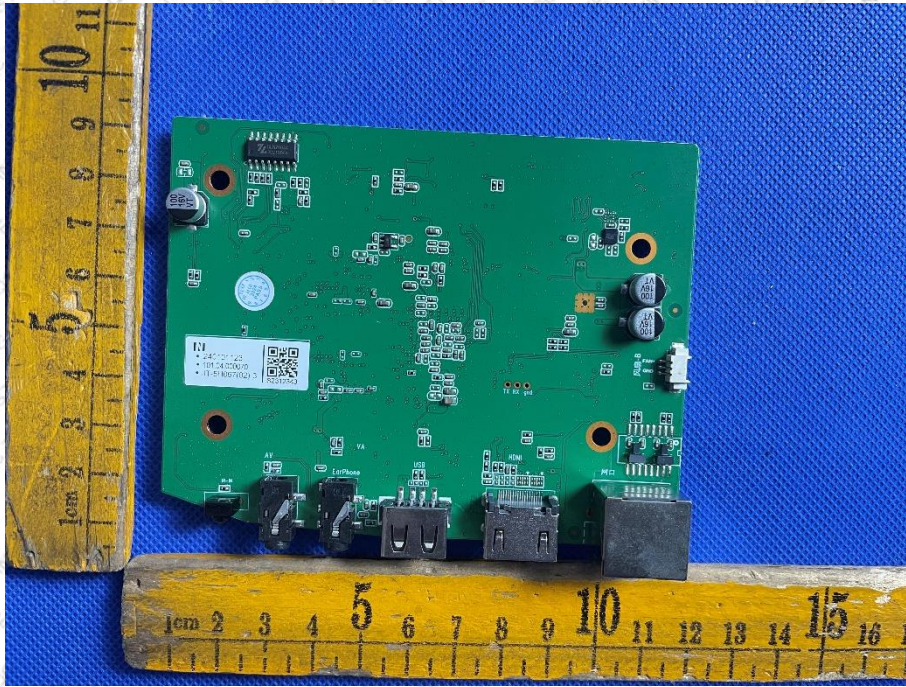

Product Name: Projector

Test Model No.: Z42

EUT Constructional Details

-----End-----