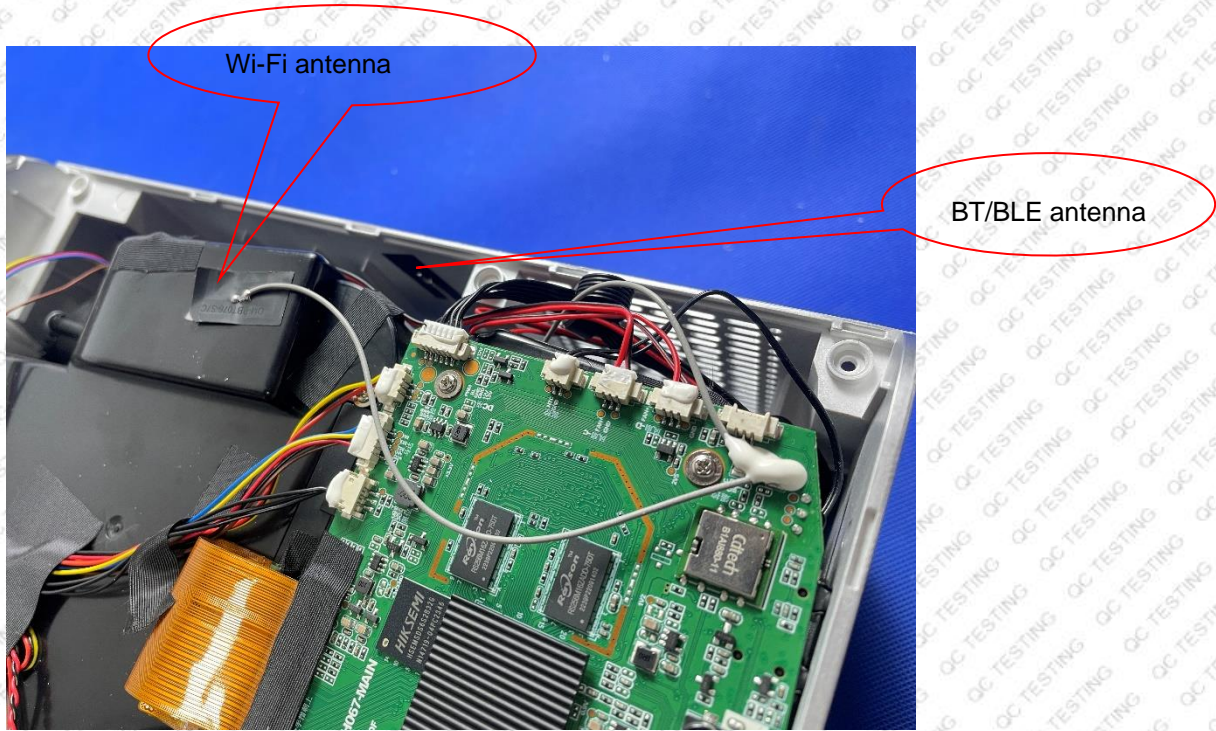

Product Name: Projector

Test Model No.: Z42

EUT Constructional Details

-----End-----