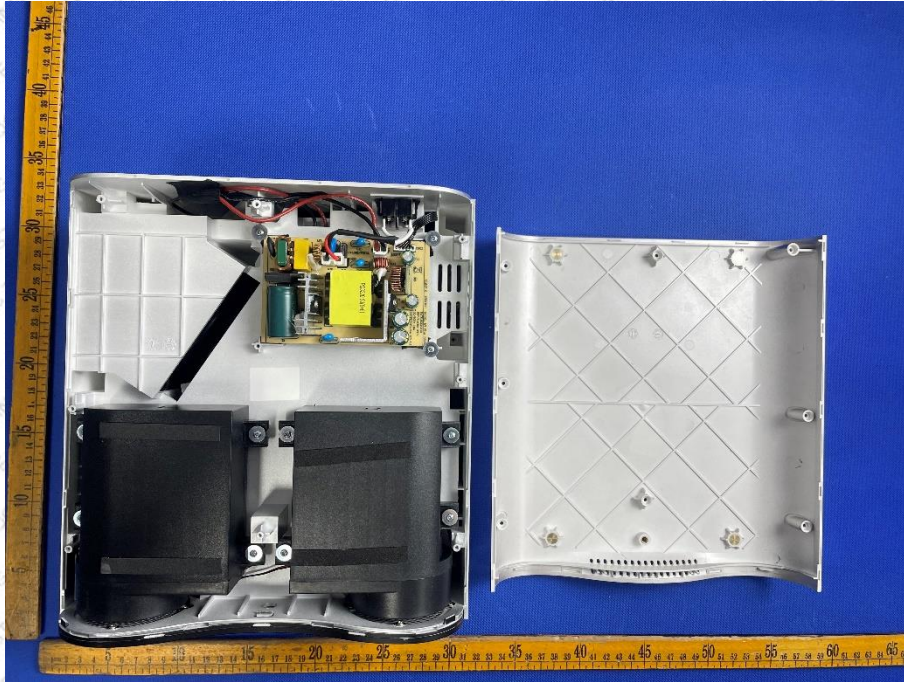

Product Name: Projector

Test Model No.: Z42

EUT Constructional Details

-----End-----