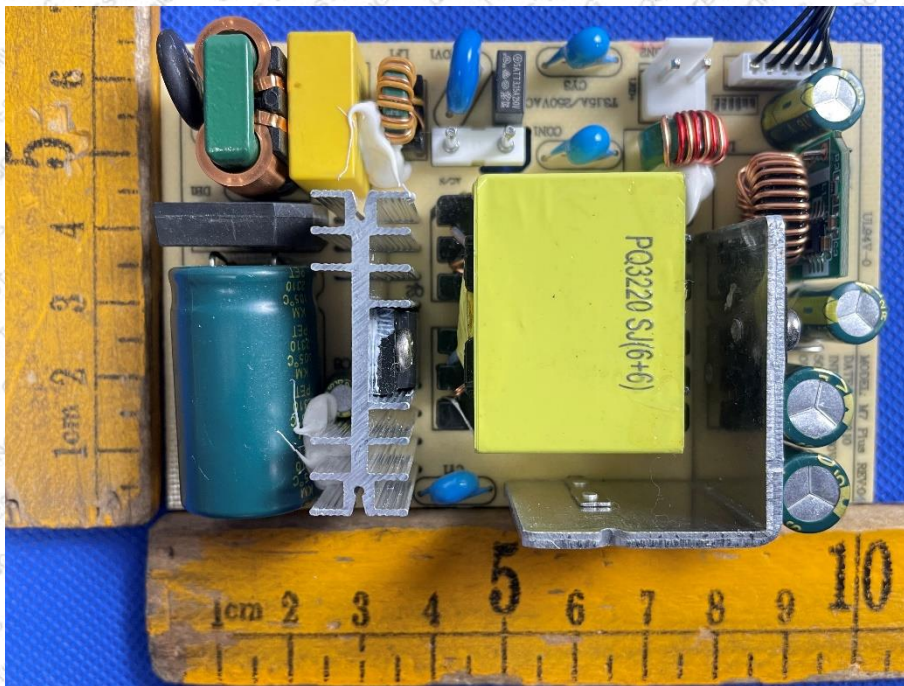

Product Name: Projector

Test Model No.: Z42

EUT Constructional Details

-----End-----