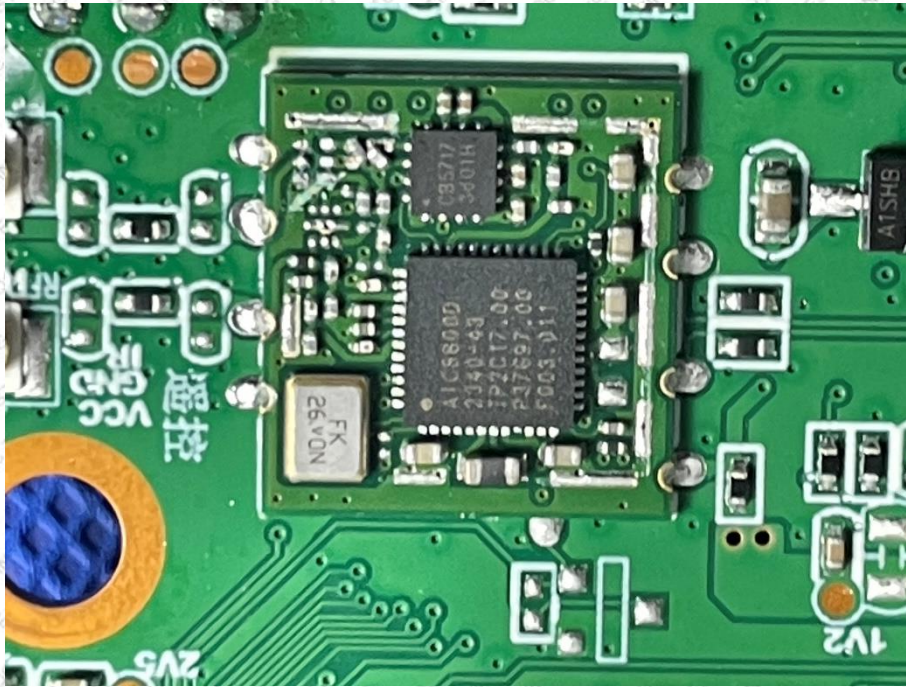

Product Name: Projector

Test Model No.: Z42

EUT Constructional Details

-----End-----