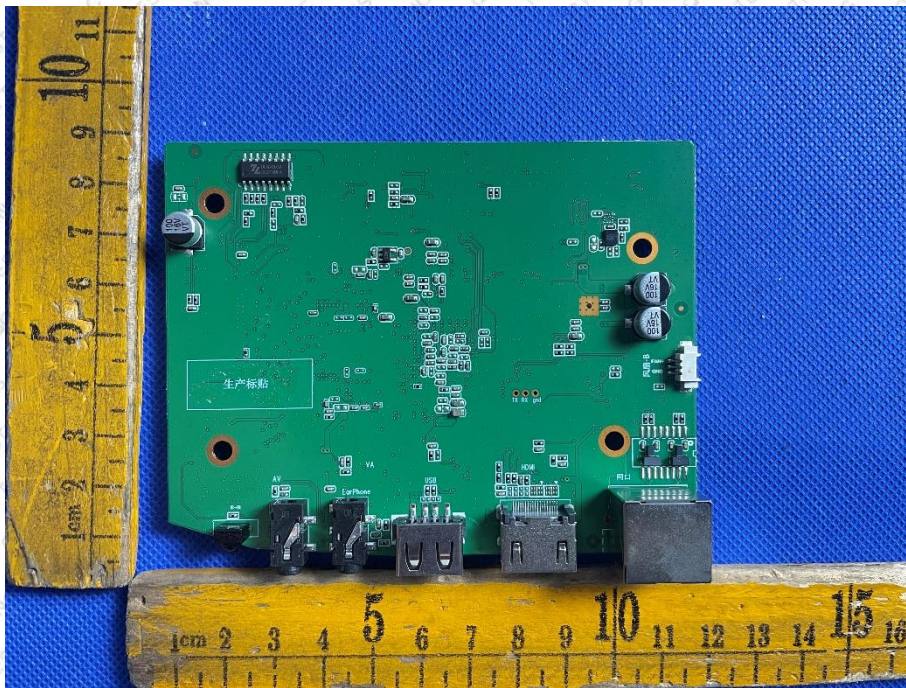

Product Name: Projector

Test Model No.: Z42

EUT Constructional Details

-----End-----