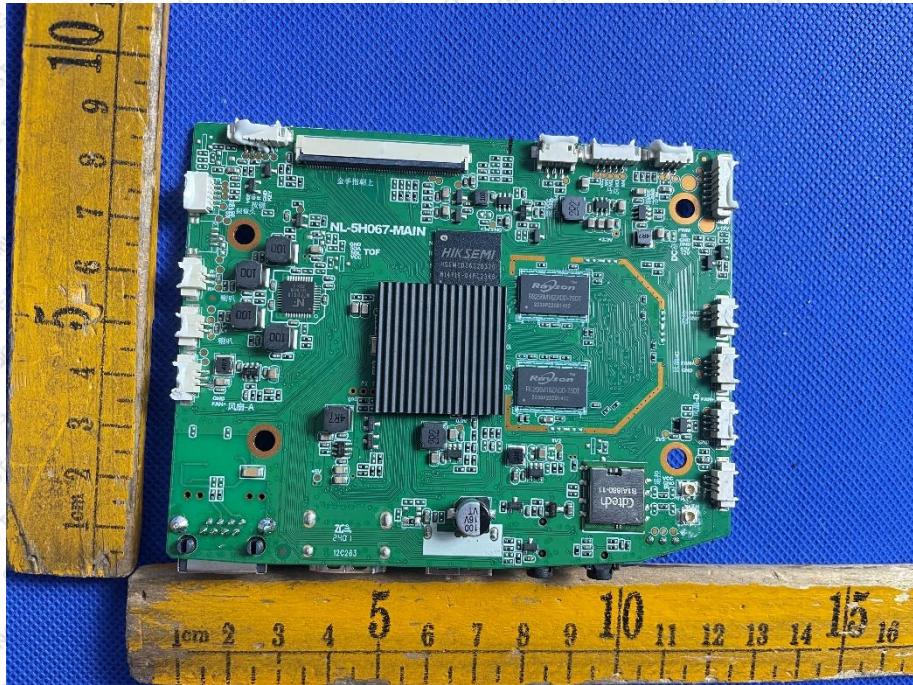

Product Name: Projector

Test Model No.: Z42

EUT Constructional Details

-----End-----