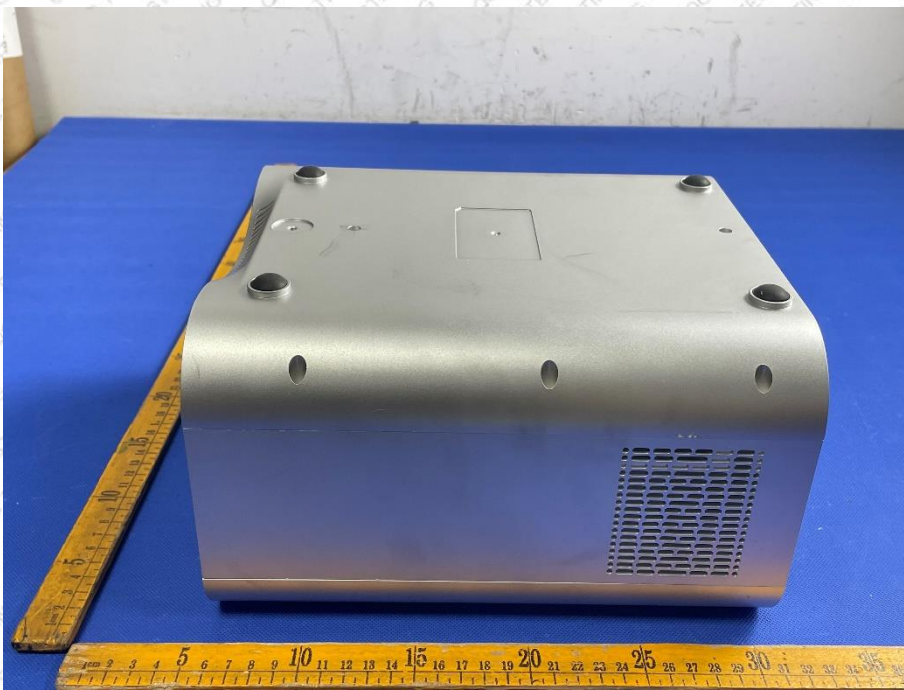

Product Name: Projector

Test Model No.: Z42

EUT Construcational Details

-----End-----