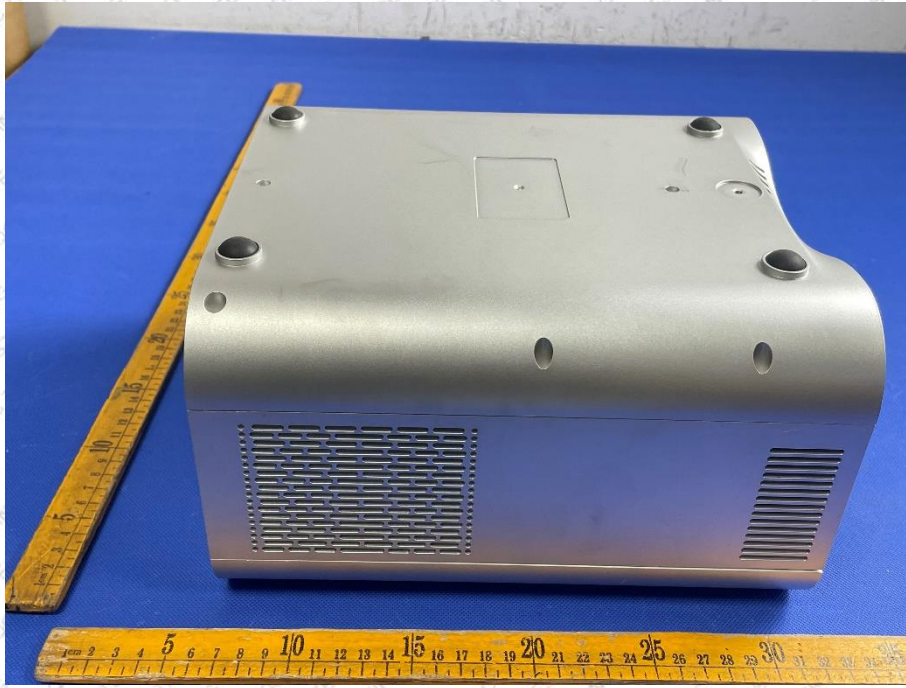

Product Name: Projector

Test Model No.: Z42

EUT Construcational Details

-----End-----