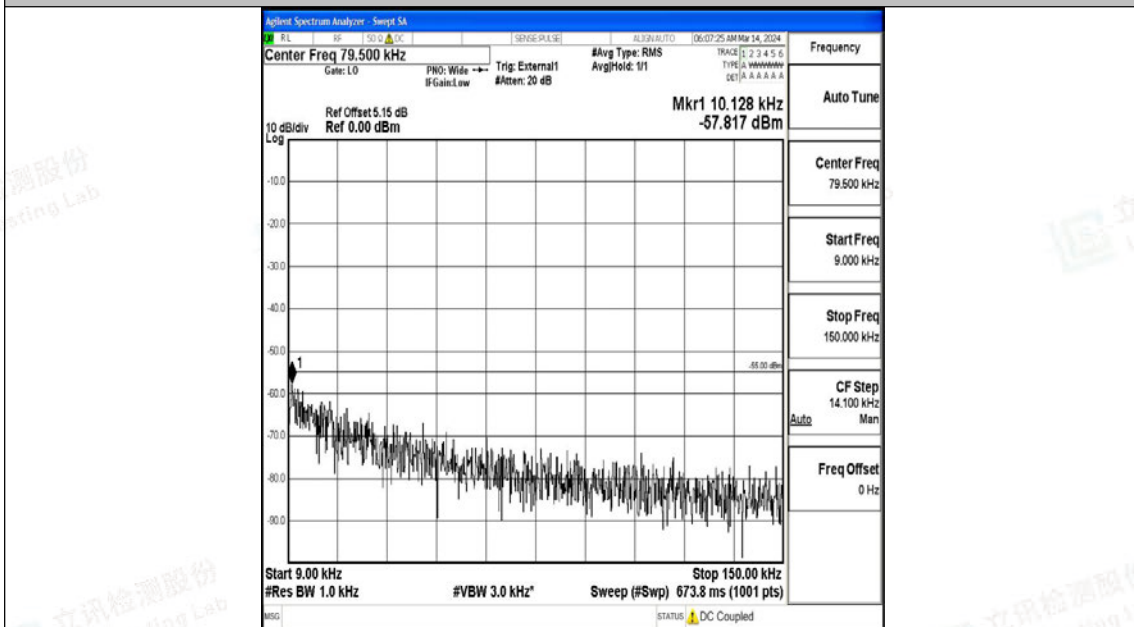

Band38_10MHz_QPSK_38200_1RB#0_0.15~30_0.15~30

Band38_10MHz_QPSK_38200_1RB#0_30~1000_30~1000

Band38_10MHz_QPSK_38200_1RB#0_1000~20000_1000~20000

Band38_10MHz_QPSK_38200_1RB#0_20000~27000_20000~27000

Band38_10MHz_16QAM_38200_1RB#0_0.009~0.15_0.009~0.15