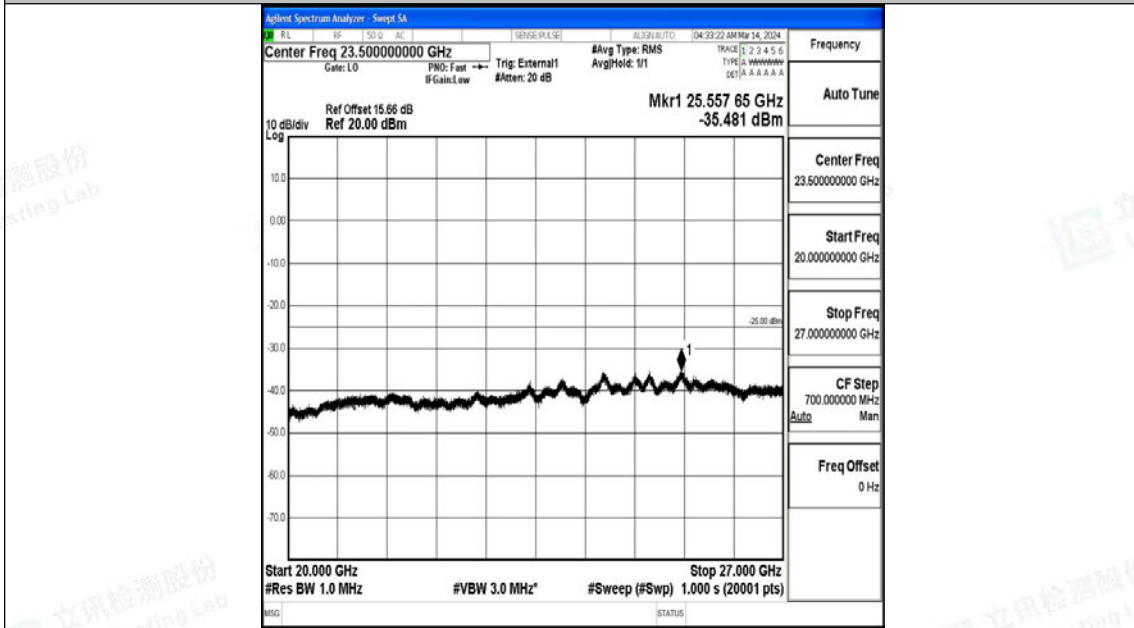

Band38_20MHz_16QAM_38000_1RB#0_0.15~30_0.15~30

Band38_20MHz_16QAM_38000_1RB#0_30~1000_30~1000

Band38_20MHz_16QAM_38000_1RB#0_1000~20000_1000~20000

Band38_20MHz_16QAM_38000_1RB#0_20000~27000_20000~27000

Band38_20MHz_QPSK_38150_1RB#0_0.009~0.15_0.009~0.15