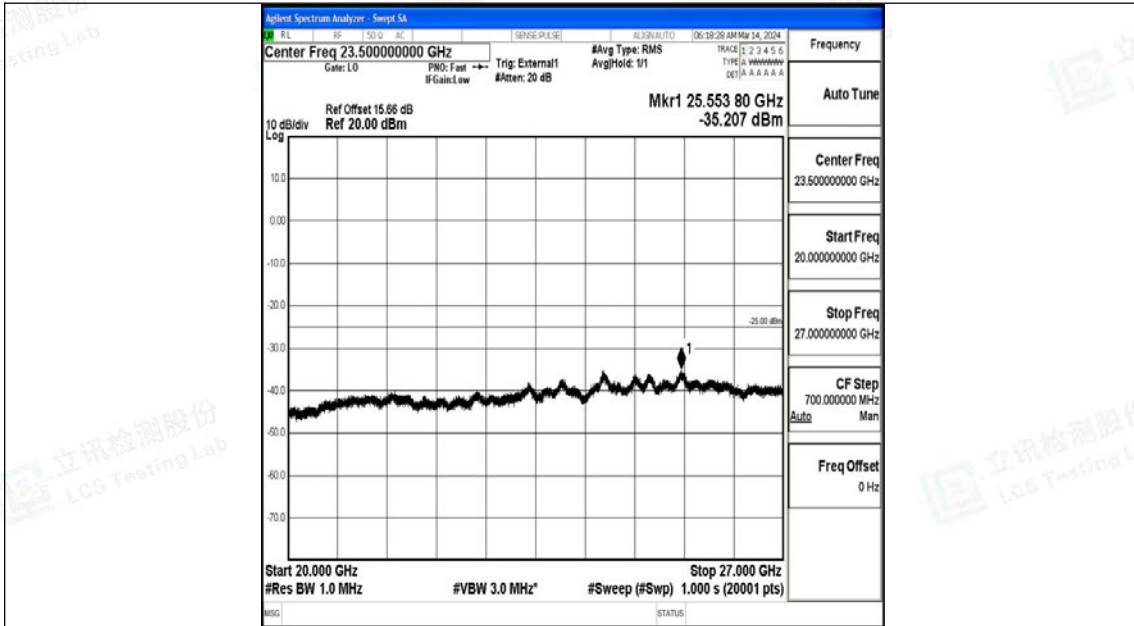

Band38_15MHz_QPSK_38175_1RB#0_1000~20000_1000~20000

Band38_15MHz_QPSK_38175_1RB#0_20000~27000_20000~27000