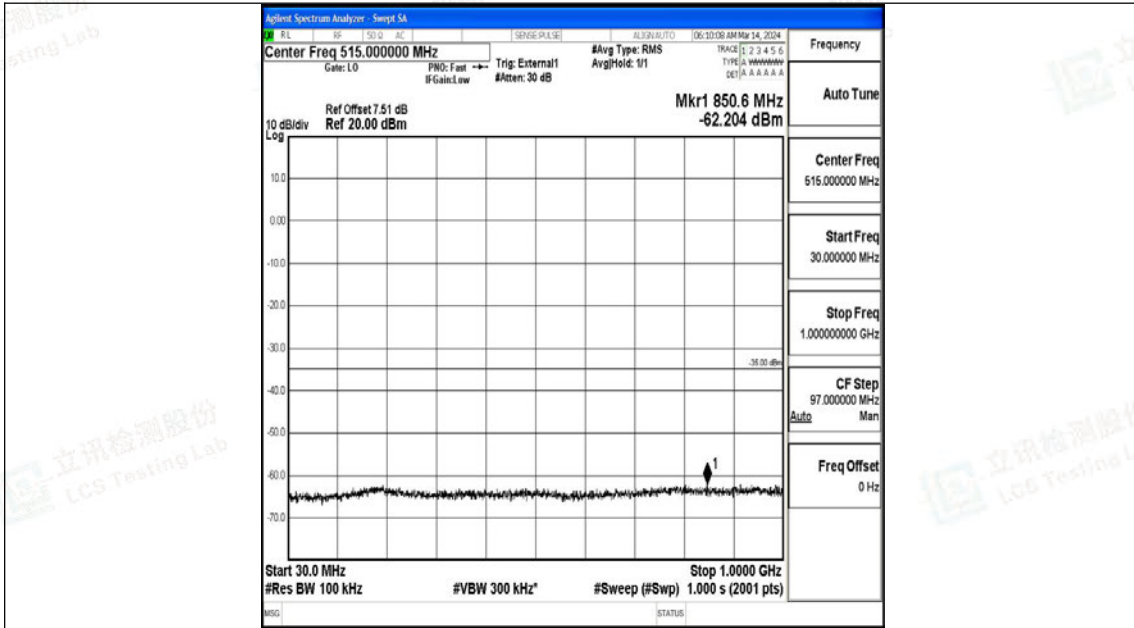

Band38_15MHz_QPSK_37825_1RB#0_0.15~30_0.15~30

Band38_15MHz_QPSK_37825_1RB#0_30~1000_30~1000