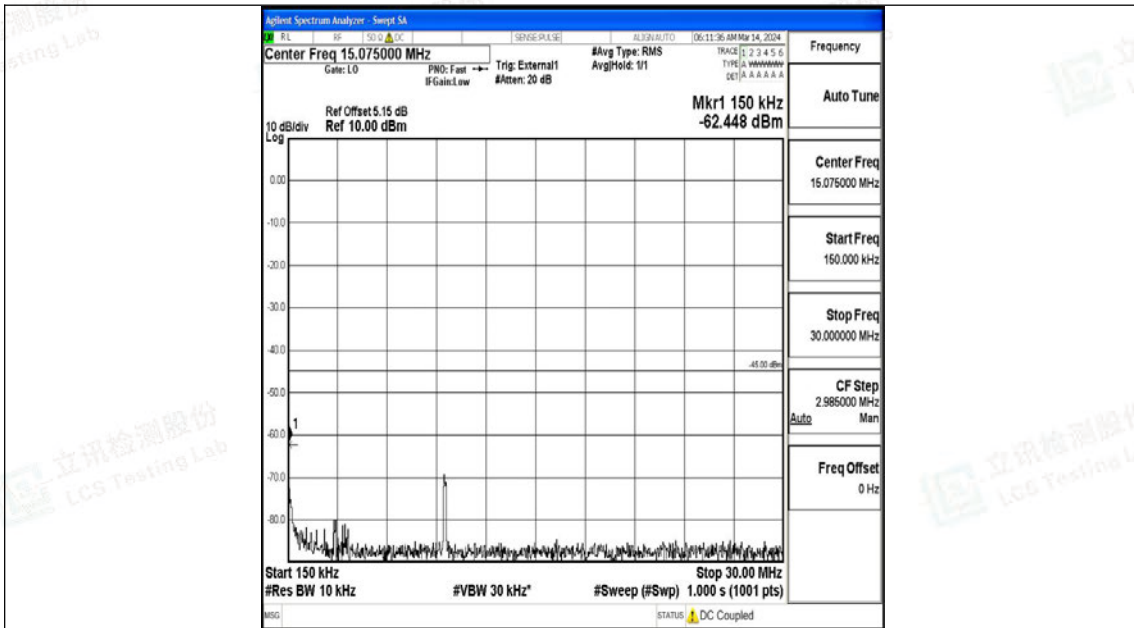

Band38_15MHz_QPSK_37825_1RB#0_0.15~30_0.15~30

Band38_15MHz_QPSK_37825_1RB#0_30~1000_30~1000

Band38_15MHz_QPSK_37825_1RB#0_1000~20000_1000~20000

Band38_15MHz_QPSK_37825_1RB#0_20000~27000_20000~27000

Band38_15MHz_16QAM_37825_1RB#0_0.009~0.15_0.009~0.15