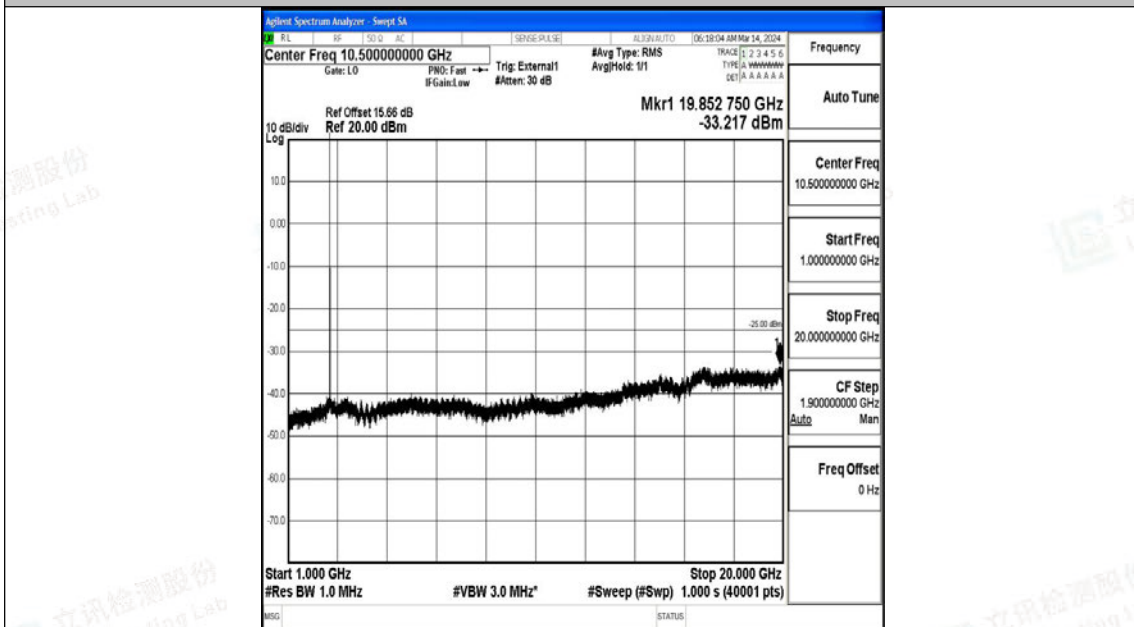

Band38_15MHz_16QAM_38000_1RB#0_0.15~30_0.15~30

Band38_15MHz_16QAM_38000_1RB#0_30~1000_30~1000

Band38_15MHz_QPSK_38175_1RB#0_0.009~0.15_0.009~0.15

Band38_15MHz_QPSK_38175_1RB#0_0.15~30_0.15~30

Band38_15MHz_QPSK_38175_1RB#0_30~1000_30~1000