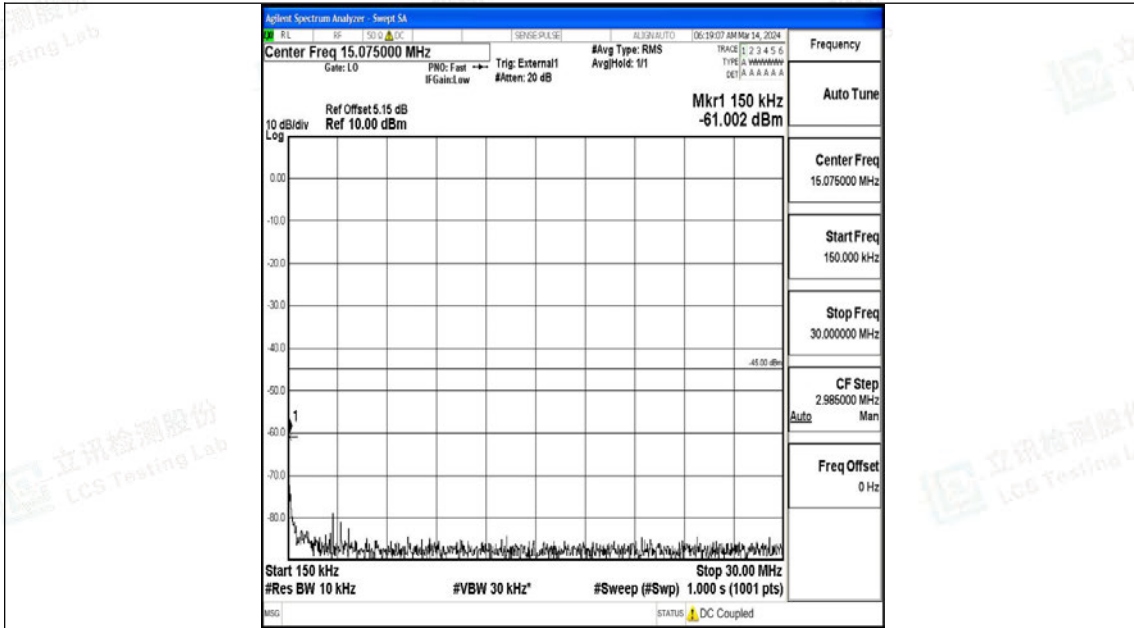

Band38_15MHz_QPSK_38175_1RB#0_1000~20000_1000~20000

Band38_15MHz_QPSK_38175_1RB#0_20000~27000_20000~27000

Band38_15MHz_16QAM_38175_1RB#0_0.009~0.15_0.009~0.15

Band38_15MHz_16QAM_38175_1RB#0_0.15~30_0.15~30