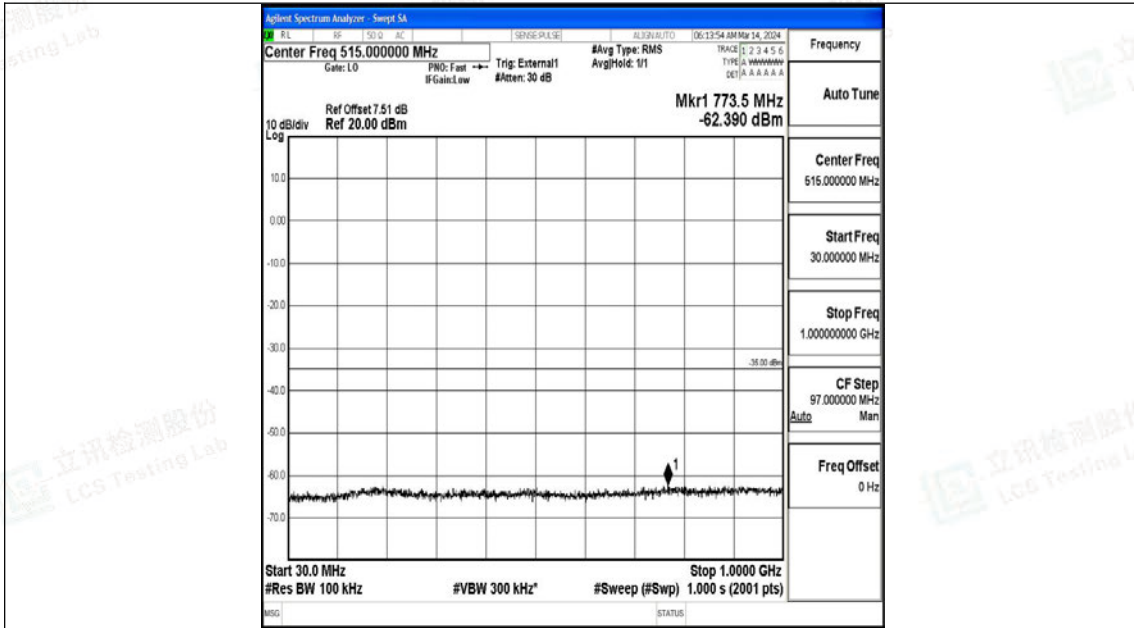

Band38_15MHz_QPSK_38000_1RB#0_0.15~30_0.15~30

Band38_15MHz_QPSK_38000_1RB#0_30~1000_30~1000