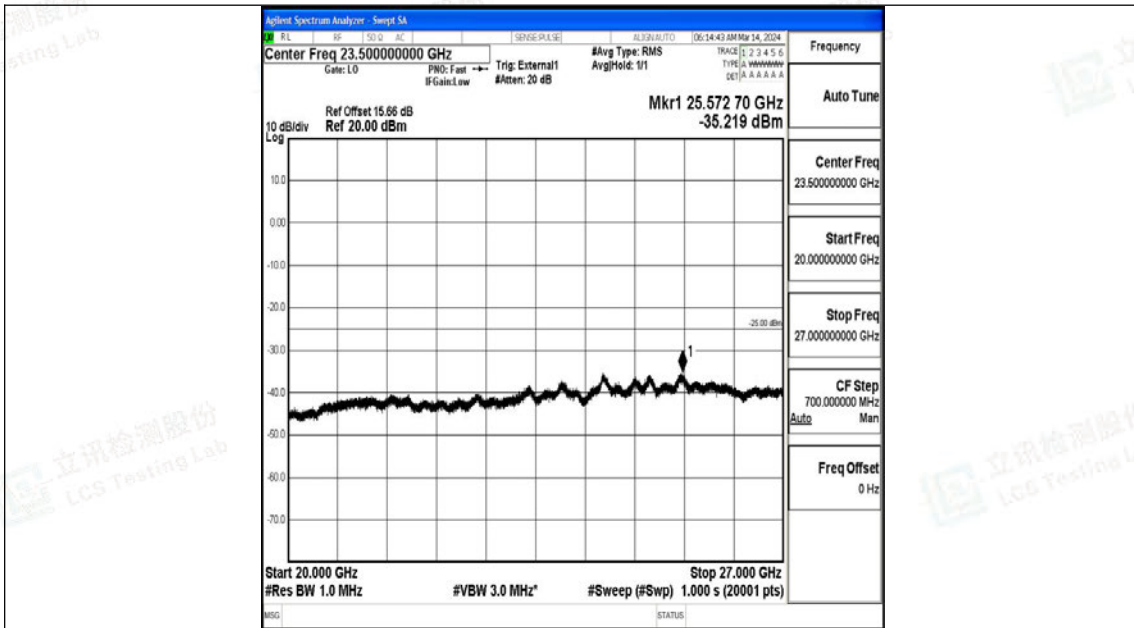

Band38_15MHz_QPSK_38000_1RB#0_0.15~30_0.15~30

Band38_15MHz_QPSK_38000_1RB#0_30~1000_30~1000

Band38_15MHz_QPSK_38000_1RB#0_1000~20000_1000~20000

Band38_15MHz_QPSK_38000_1RB#0_20000~27000_20000~27000

Band38_15MHz_16QAM_38000_1RB#0_0.009~0.15_0.009~0.15