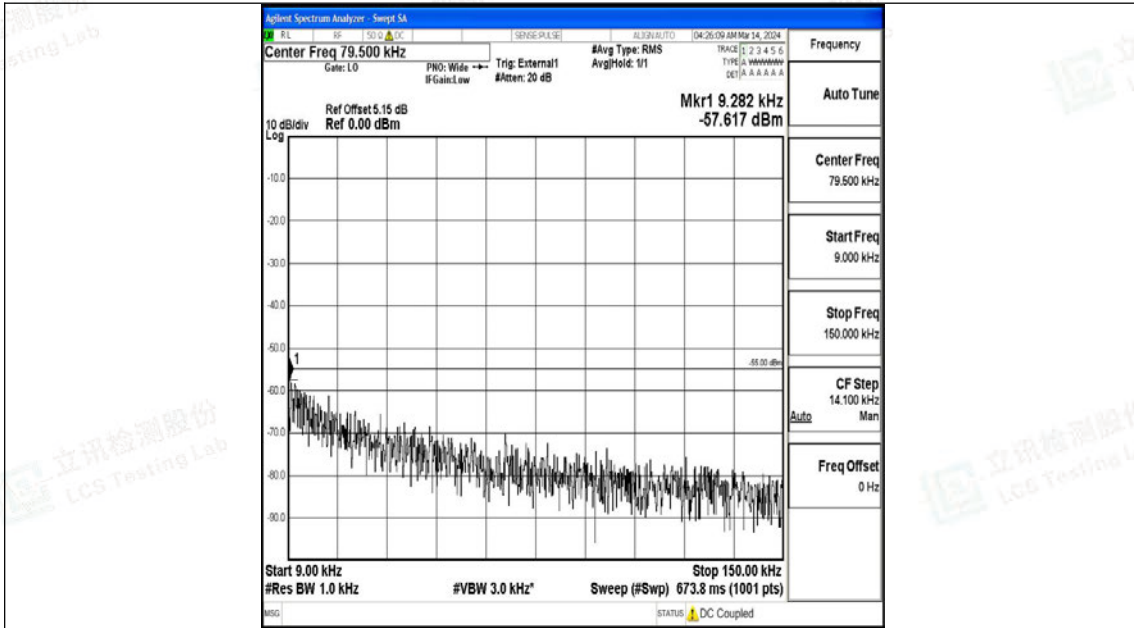

Band38_15MHz_16QAM_38175_1RB#0_30~1000_30~1000

Band38_15MHz_16QAM_38175_1RB#0_1000~20000_1000~20000

Band38_15MHz_16QAM_38175_1RB#0_20000~27000_20000~27000

Band38_20MHz_QPSK_37850_1RB#0_0.009~0.15_0.009~0.15