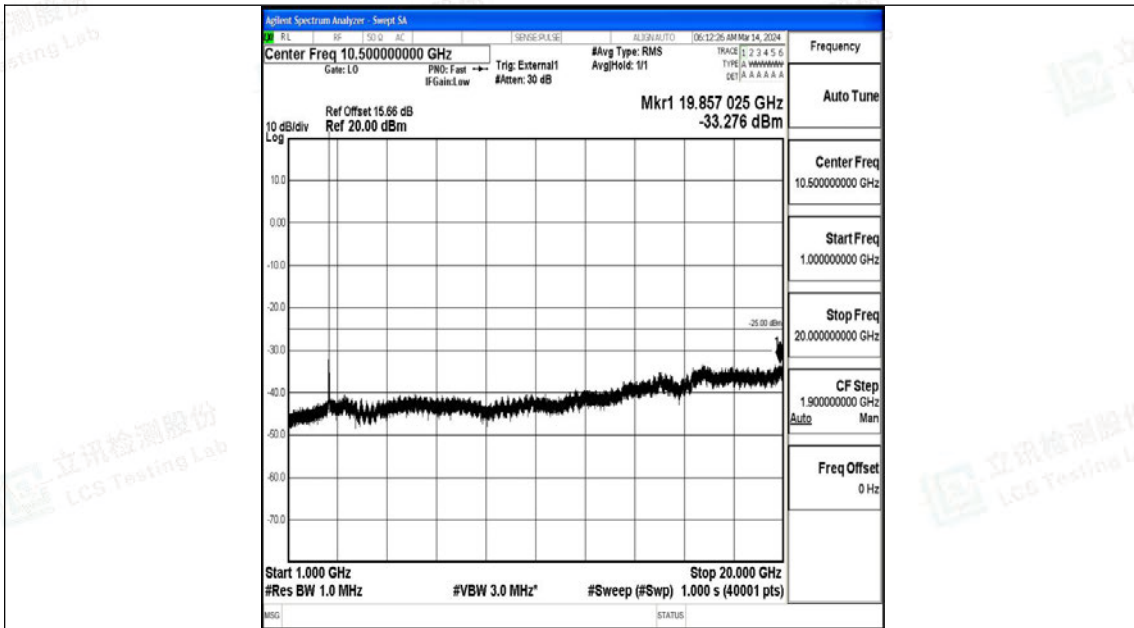

Band38_15MHz_16QAM_37825_1RB#0_30~1000_30~1000

Band38_15MHz_16QAM_37825_1RB#0_1000~20000_1000~20000