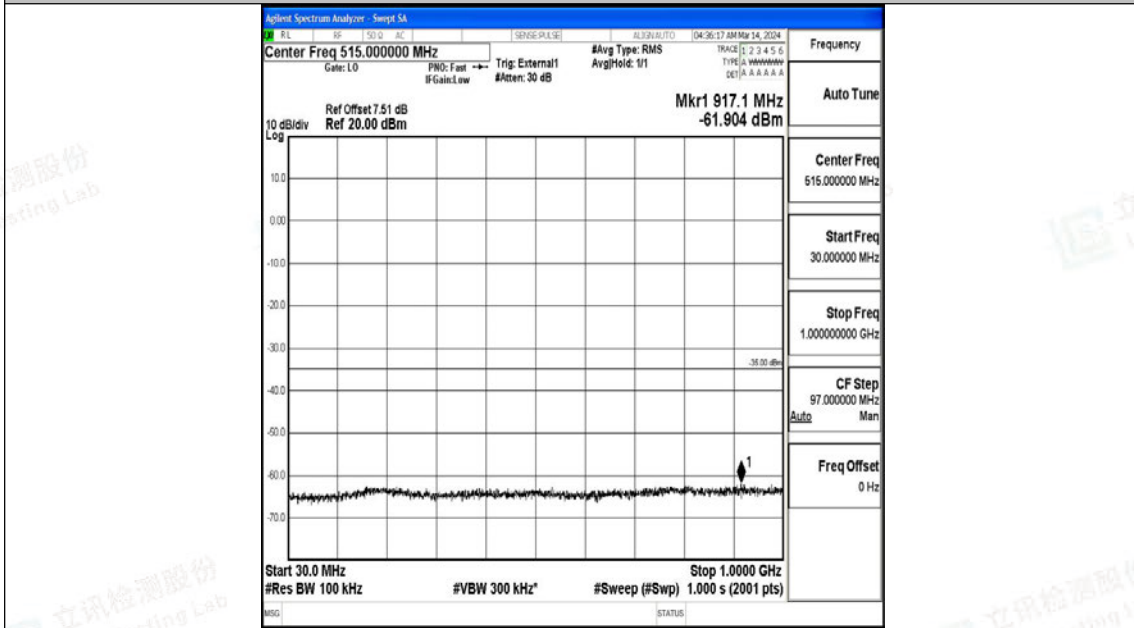

Band38_20MHz_16QAM_38150_1RB#0_0.15~30_0.15~30

Band38_20MHz_16QAM_38150_1RB#0_30~1000_30~1000