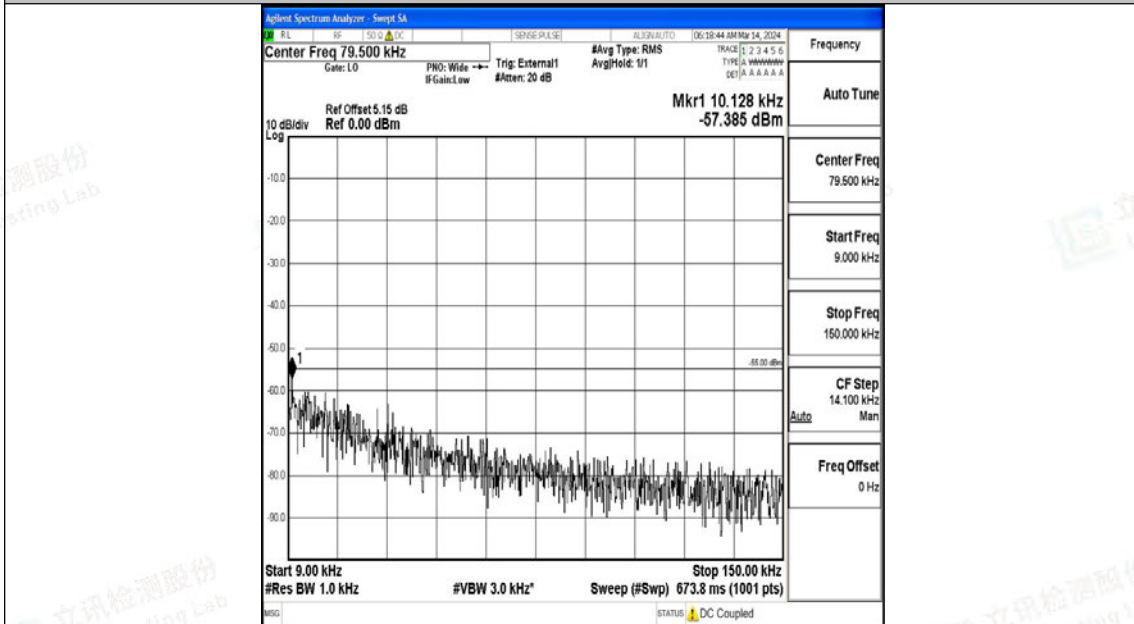

Band38_15MHz_QPSK_38175_1RB#0_20000~27000_20000~27000

Band38_15MHz_16QAM_38175_1RB#0_0.009~0.15_0.009~0.15