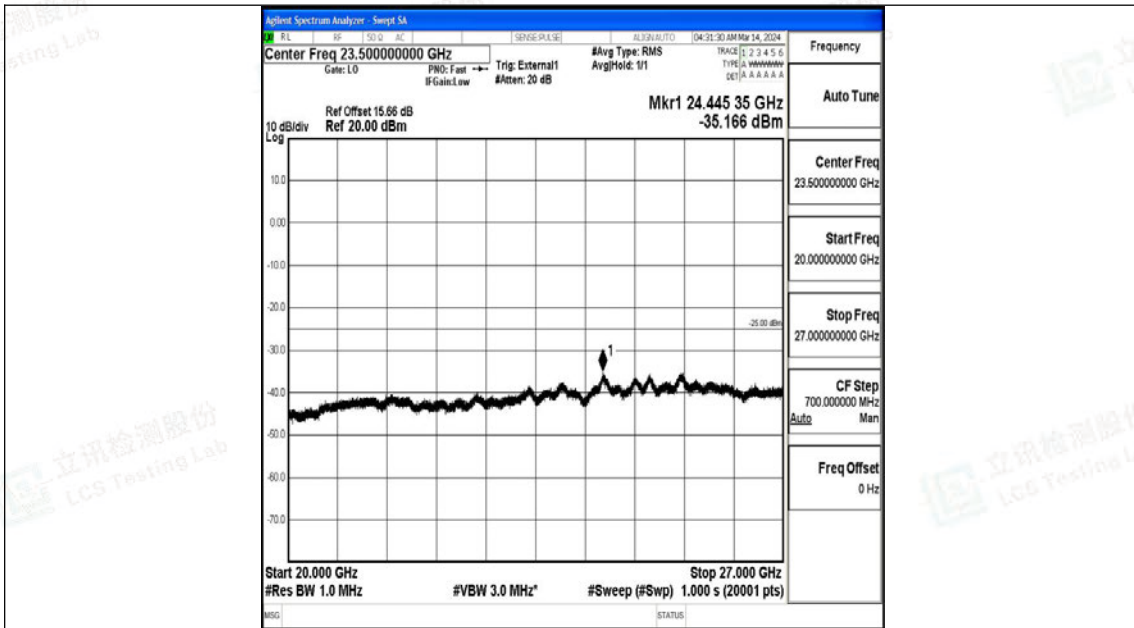

Band38_20MHz_QPSK_38000_1RB#0_0.15~30_0.15~30

Band38_20MHz_QPSK_38000_1RB#0_30~1000_30~1000

Band38_20MHz_QPSK_38000_1RB#0_1000~20000_1000~20000

Band38_20MHz_QPSK_38000_1RB#0_20000~27000_20000~27000

Band38_20MHz_16QAM_38000_1RB#0_0.009~0.15_0.009~0.15