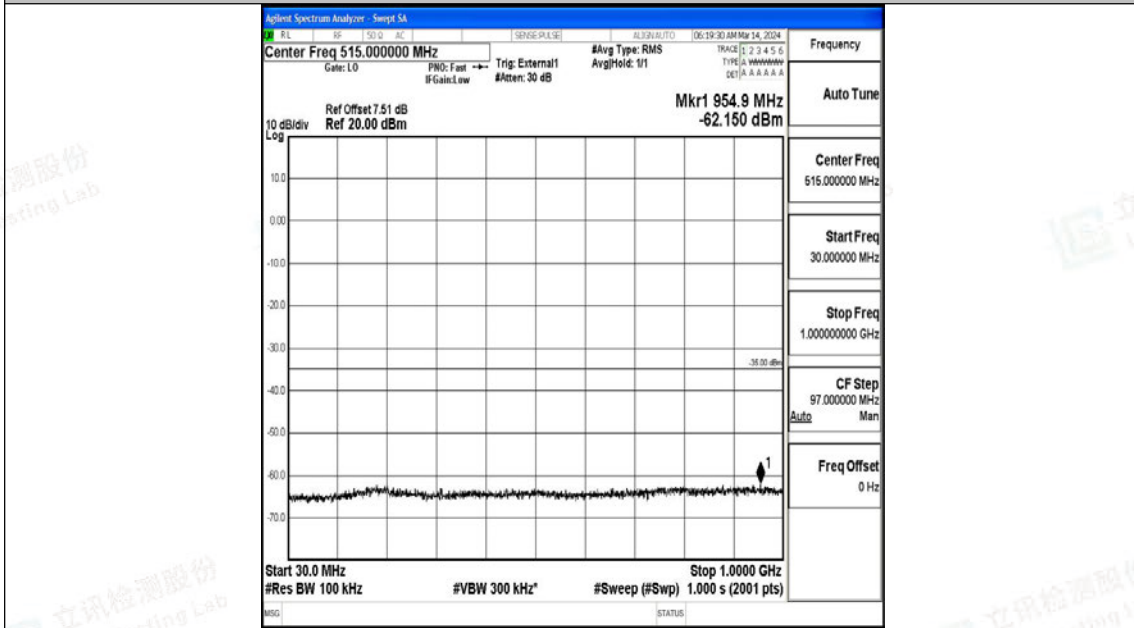

Band38_15MHz_QPSK_38175_1RB#0_1000~20000_1000~20000

Band38_15MHz_QPSK_38175_1RB#0_20000~27000_20000~27000

Band38_15MHz_16QAM_38175_1RB#0_0.009~0.15_0.009~0.15

Band38_15MHz_16QAM_38175_1RB#0_0.15~30_0.15~30