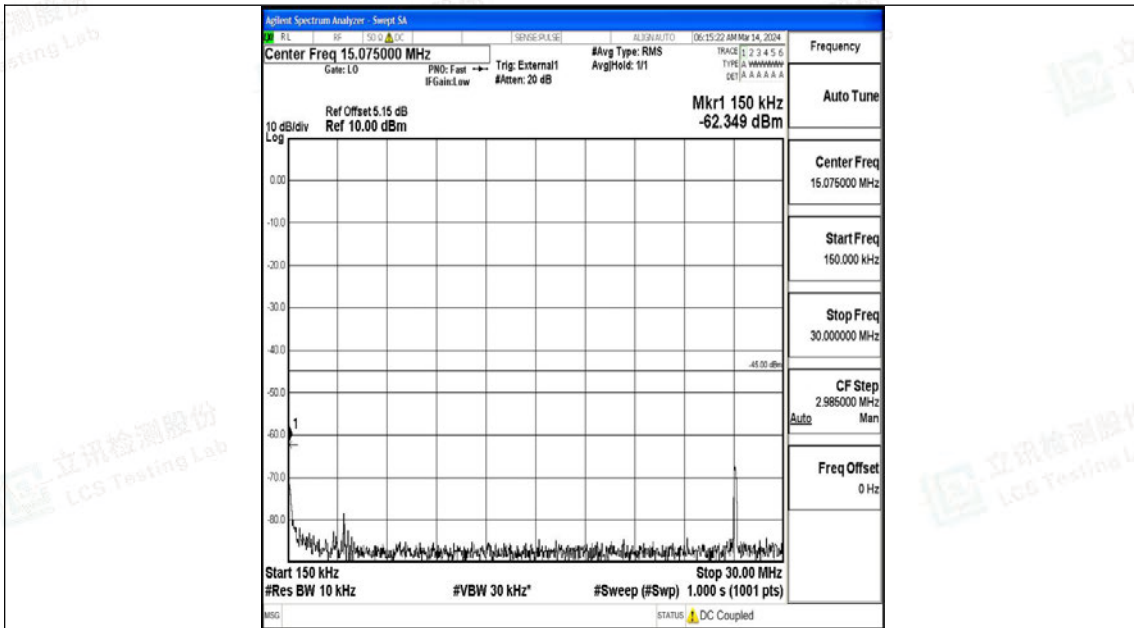

Band38_15MHz_QPSK_38000_1RB#0_0.15~30_0.15~30

Band38_15MHz_QPSK_38000_1RB#0_30~1000_30~1000

Band38_15MHz_QPSK_38000_1RB#0_1000~20000_1000~20000

Band38_15MHz_QPSK_38000_1RB#0_20000~27000_20000~27000

Band38_15MHz_16QAM_38000_1RB#0_0.009~0.15_0.009~0.15