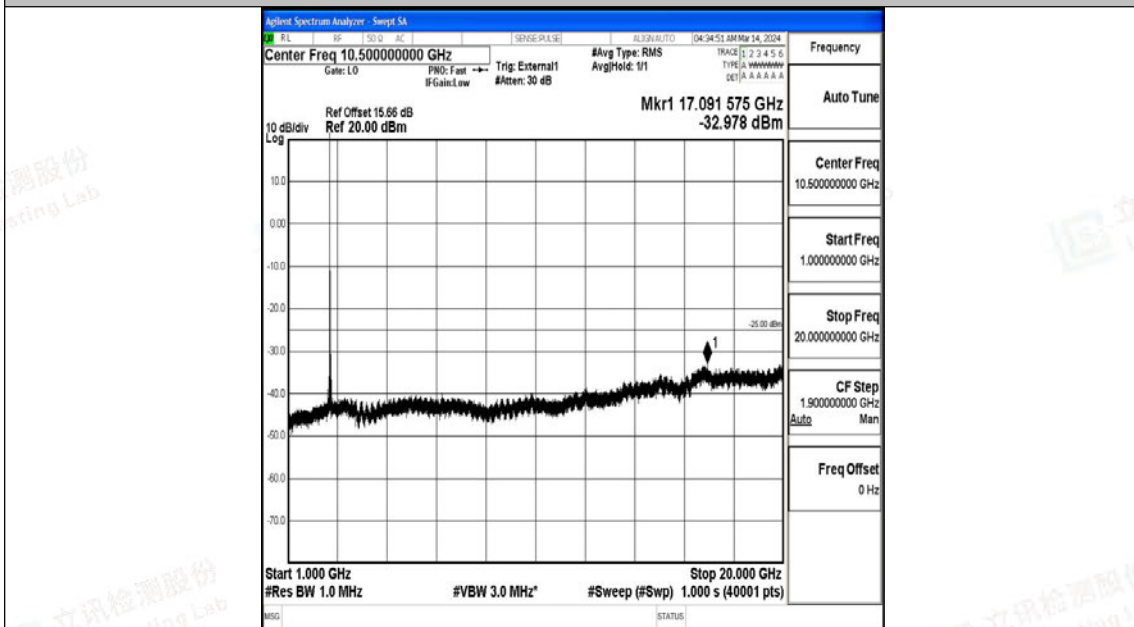

Band38_20MHz_QPSK_38150_1RB#0_30~1000_30~1000

Band38_20MHz_QPSK_38150_1RB#0_1000~20000_1000~20000