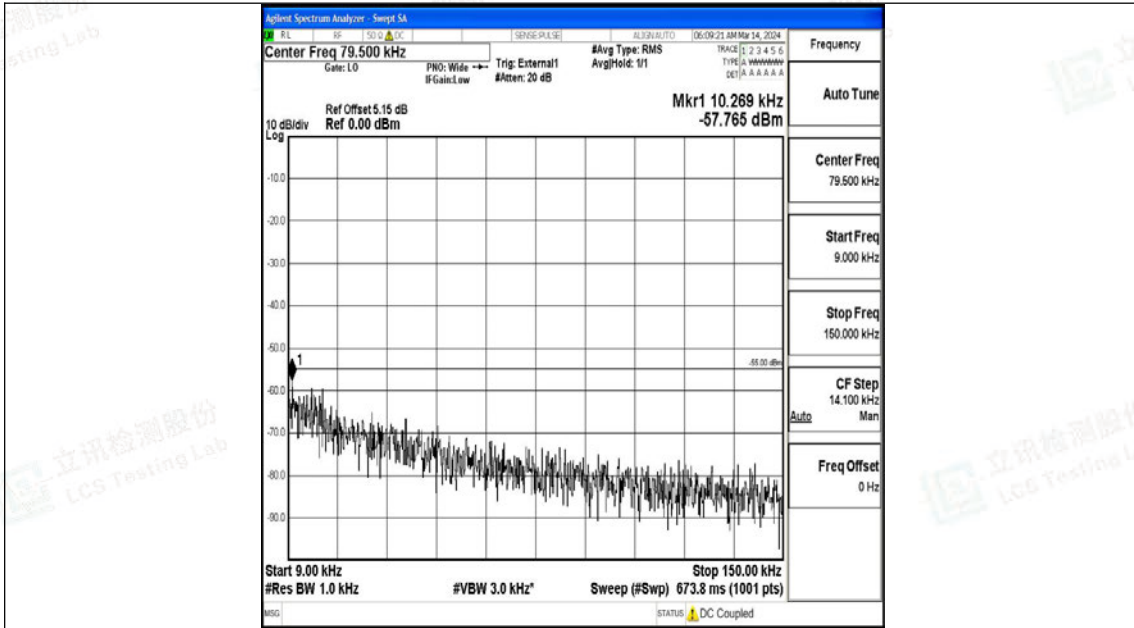

Band38_10MHz_16QAM_38200_1RB#0_0.15~30_0.15~30

Band38_10MHz_16QAM_38200_1RB#0_30~1000_30~1000

Band38_10MHz_16QAM_38200_1RB#0_1000~20000_1000~20000

Band38_10MHz_16QAM_38200_1RB#0_20000~27000_20000~27000

Band38_15MHz_QPSK_37825_1RB#0_0.009~0.15_0.009~0.15