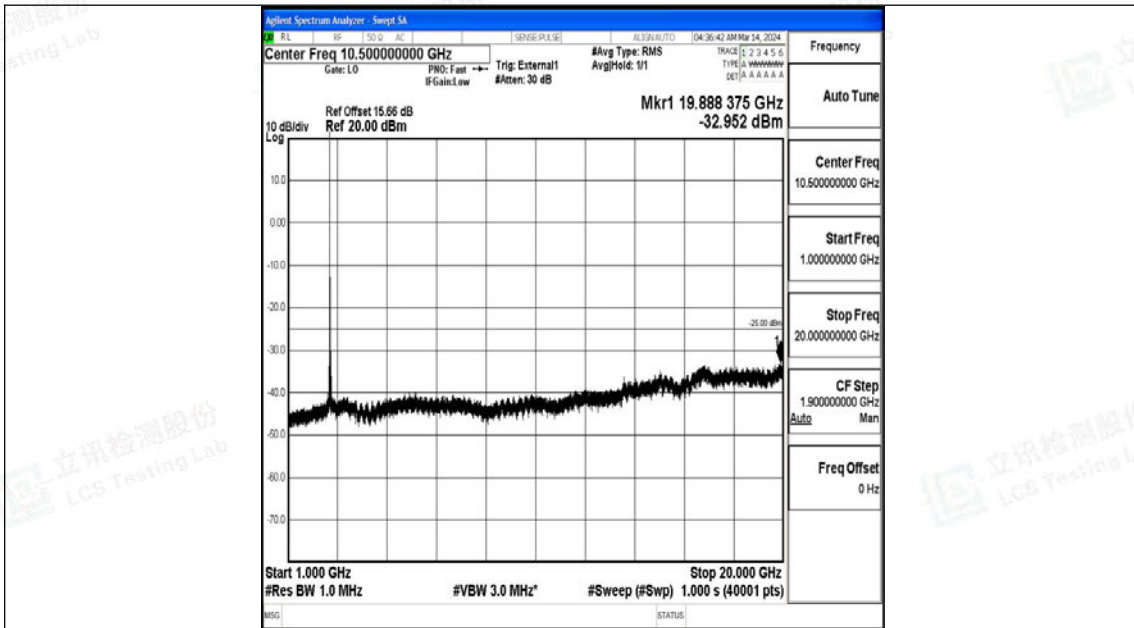

Band38_20MHz_16QAM_38150_1RB#0_30~1000_30~1000

Band38_20MHz_16QAM_38150_1RB#0_1000~20000_1000~20000