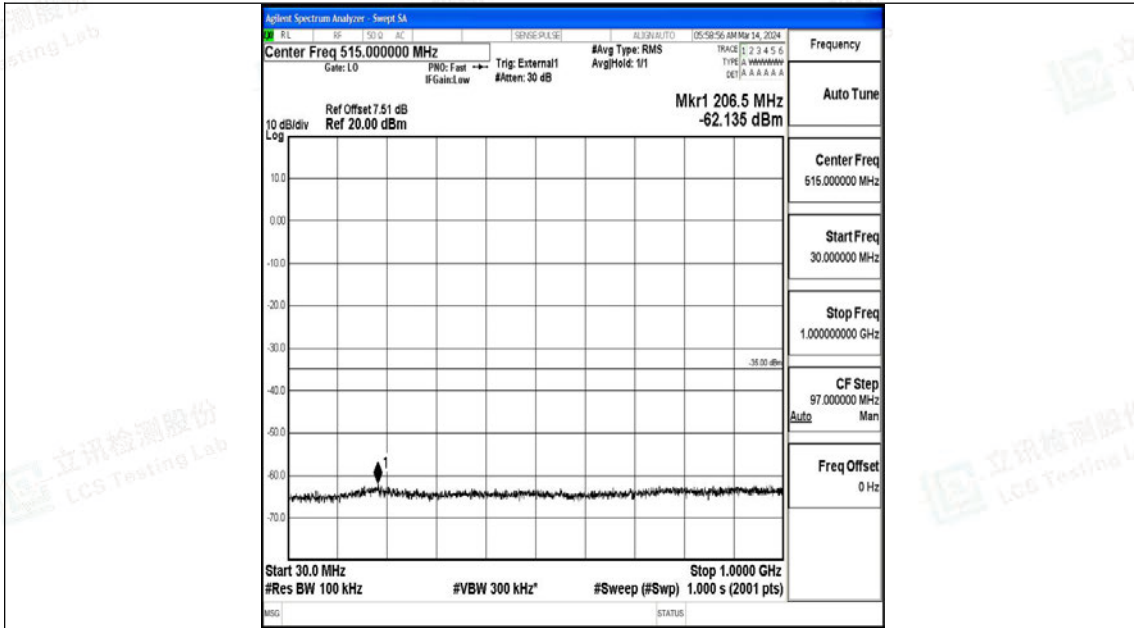

Band38_10MHz_QPSK_37800_1RB#0_0.15~30_0.15~30

Band38_10MHz_QPSK_37800_1RB#0_30~1000_30~1000