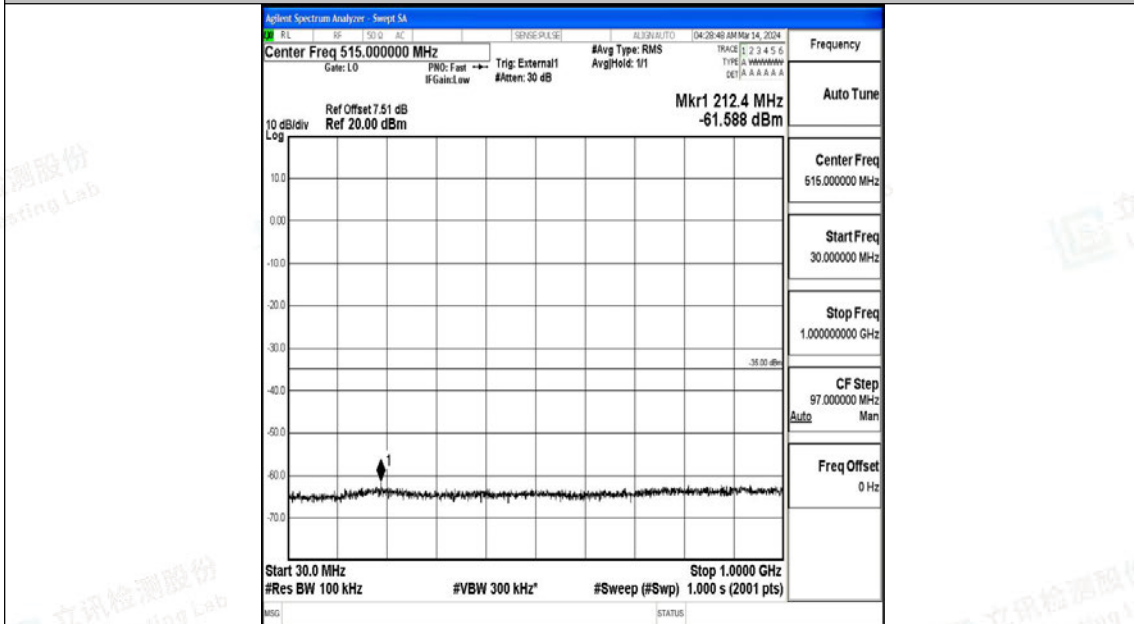

Band38_20MHz_16QAM_37850_1RB#0_0.15~30_0.15~30

Band38_20MHz_16QAM_37850_1RB#0_30~1000_30~1000