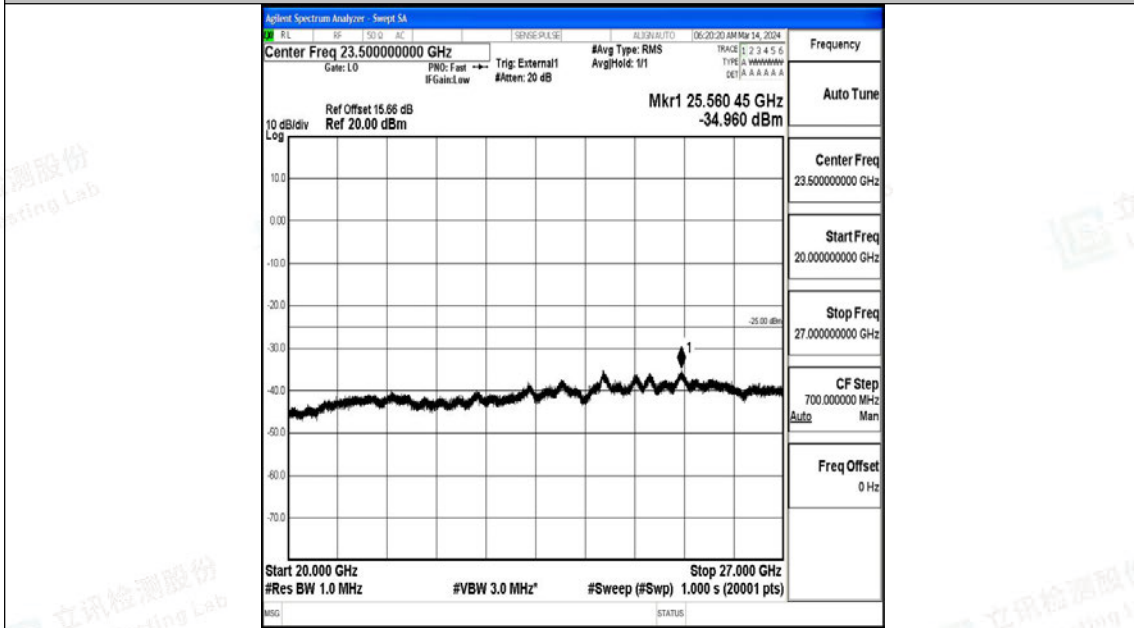

Band38_15MHz_16QAM_38175_1RB#0_1000~20000_1000~20000

Band38_15MHz_16QAM_38175_1RB#0_20000~27000_20000~27000