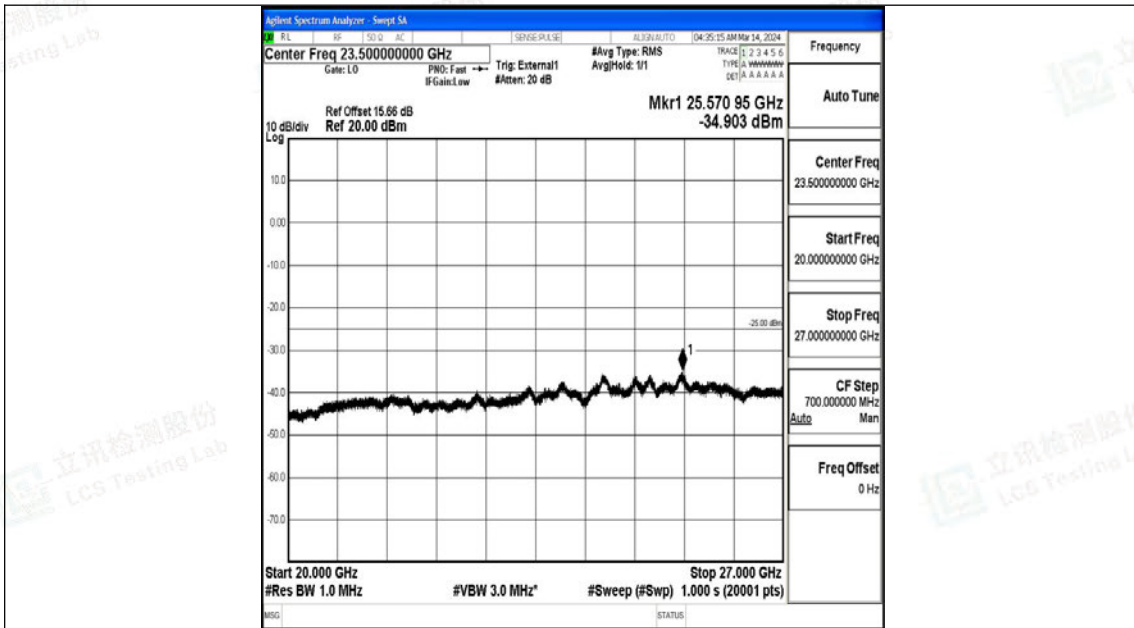

Band38_20MHz_QPSK_38150_1RB#0_0.15~30_0.15~30

Band38_20MHz_QPSK_38150_1RB#0_30~1000_30~1000

Band38_20MHz_QPSK_38150_1RB#0_1000~20000_1000~20000

Band38_20MHz_QPSK_38150_1RB#0_20000~27000_20000~27000

Band38_20MHz_16QAM_38150_1RB#0_0.009~0.15_0.009~0.15