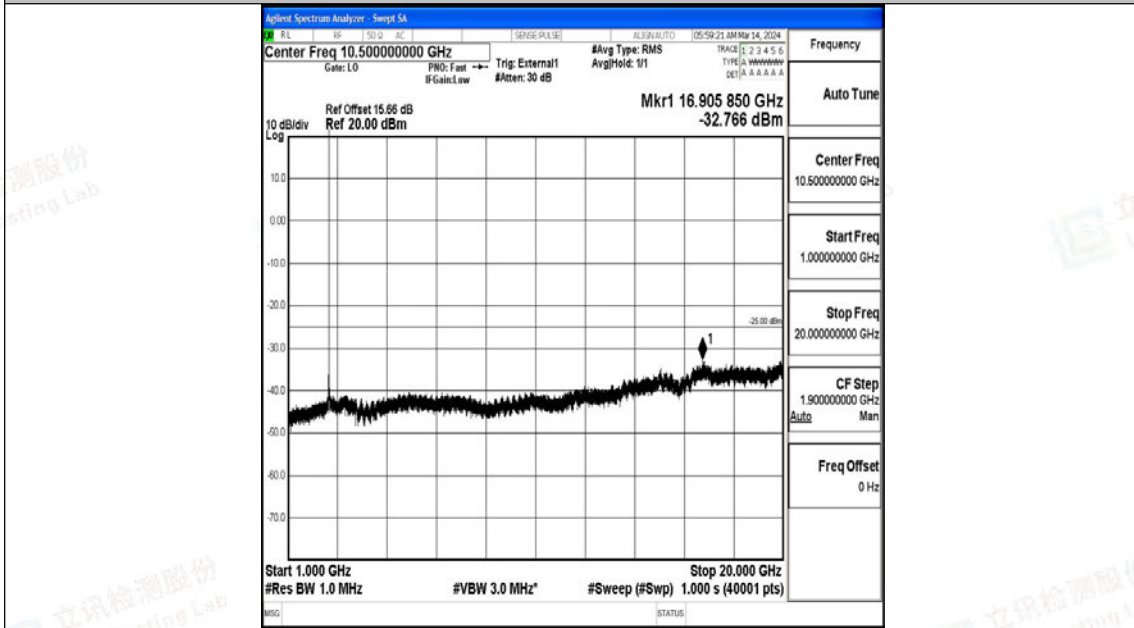

Band38_10MHz_QPSK_37800_1RB#0_30~1000_30~1000

Band38_10MHz_QPSK_37800_1RB#0_1000~20000_1000~20000