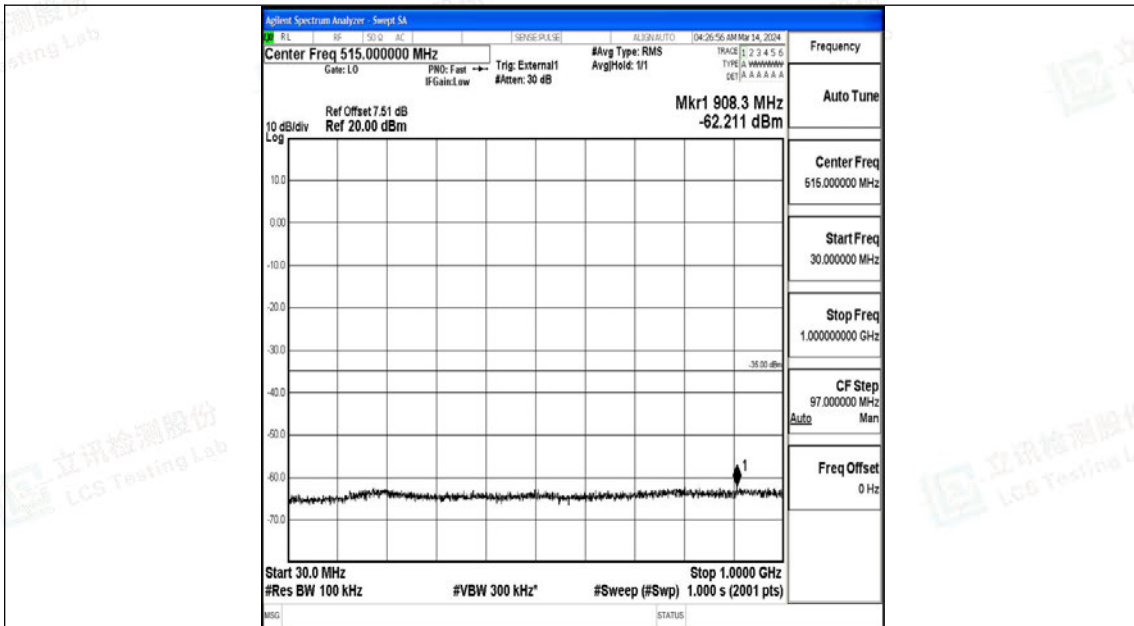

Band38_20MHz_QPSK_37850_1RB#0_0.15~30_0.15~30

Band38_20MHz_QPSK_37850_1RB#0_30~1000_30~1000