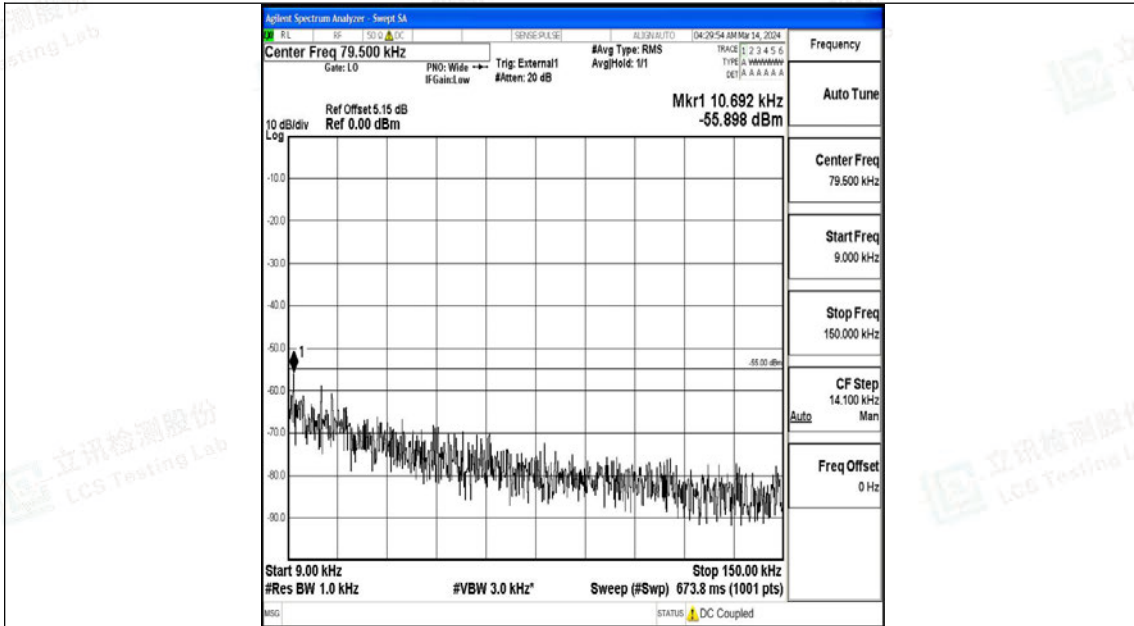

Band38_20MHz_16QAM_37850_1RB#0_0.15~30_0.15~30

Band38_20MHz_16QAM_37850_1RB#0_30~1000_30~1000

Band38_20MHz_16QAM_37850_1RB#0_1000~20000_1000~20000

Band38_20MHz_16QAM_37850_1RB#0_20000~27000_20000~27000

Band38_20MHz_QPSK_38000_1RB#0_0.009~0.15_0.009~0.15