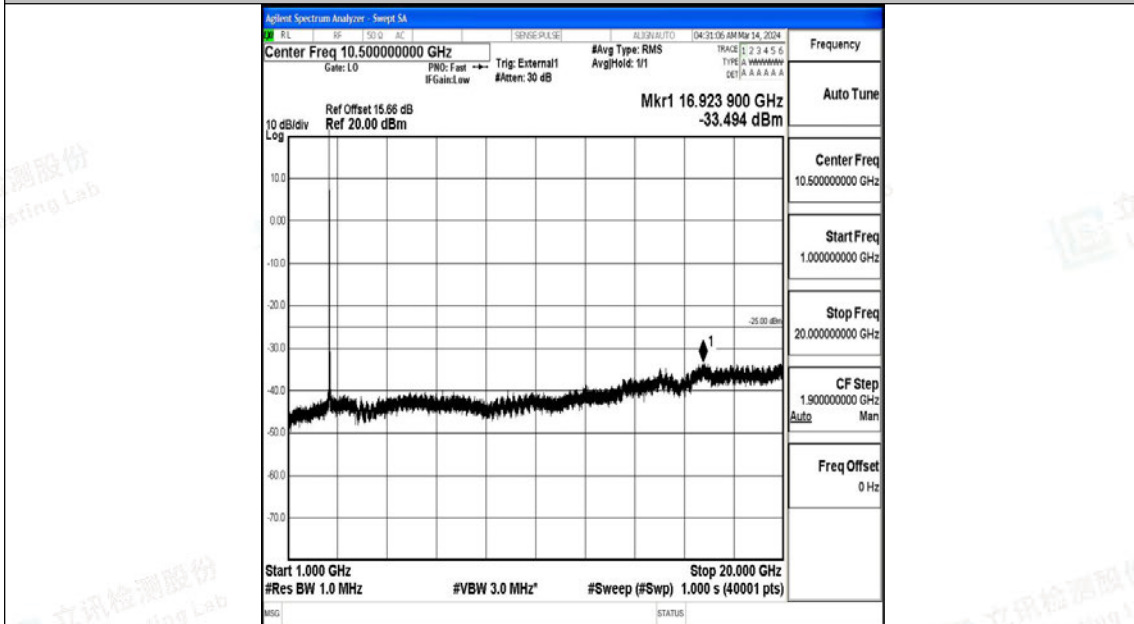

Band38_20MHz_QPSK_38000_1RB#0_30~1000_30~1000

Band38_20MHz_QPSK_38000_1RB#0_1000~20000_1000~20000