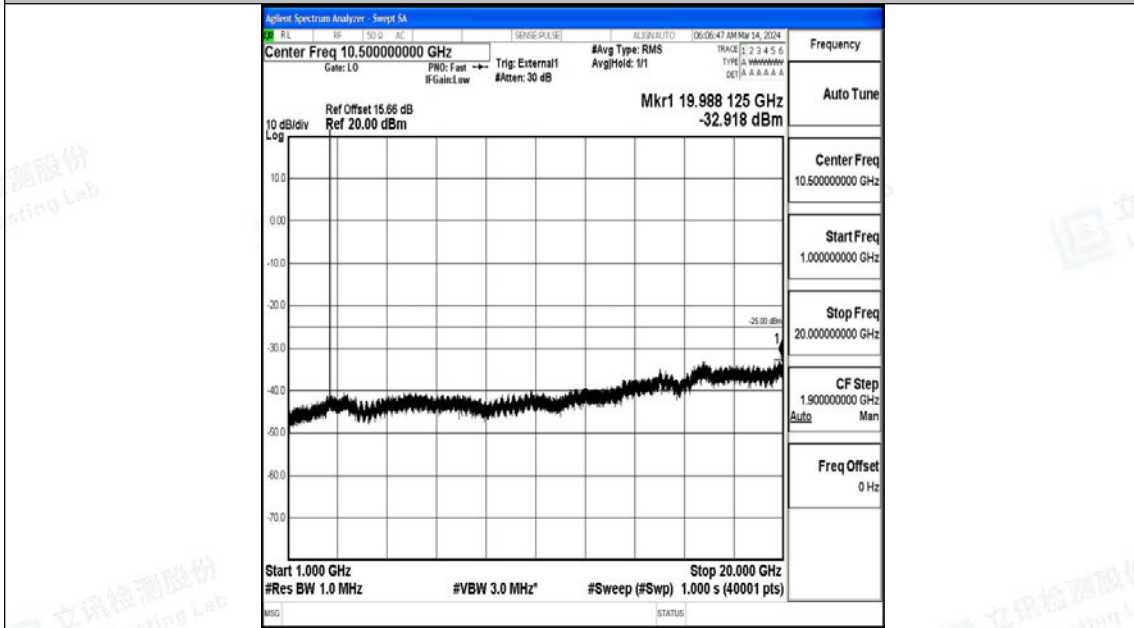

Band38_10MHz_QPSK_38200_1RB#0_30~1000_30~1000

Band38_10MHz_QPSK_38200_1RB#0_1000~20000_1000~20000