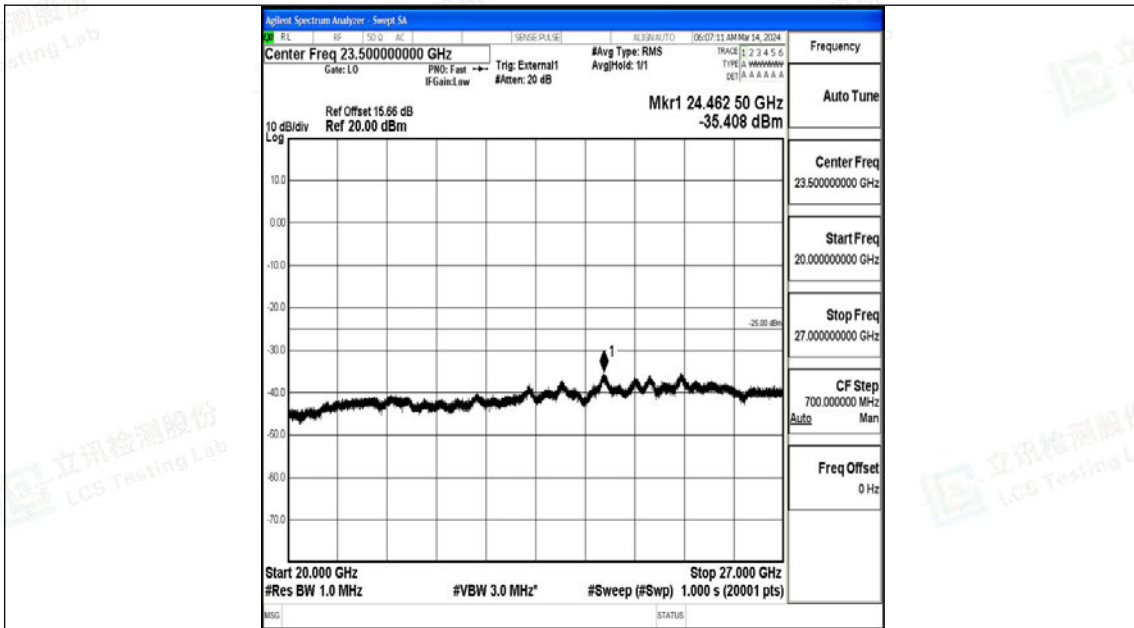

Band38_10MHz_QPSK_38200_1RB#0_0.15~30_0.15~30

Band38_10MHz_QPSK_38200_1RB#0_30~1000_30~1000

Band38_10MHz_QPSK_38200_1RB#0_1000~20000_1000~20000

Band38_10MHz_QPSK_38200_1RB#0_20000~27000_20000~27000

Band38_10MHz_16QAM_38200_1RB#0_0.009~0.15_0.009~0.15