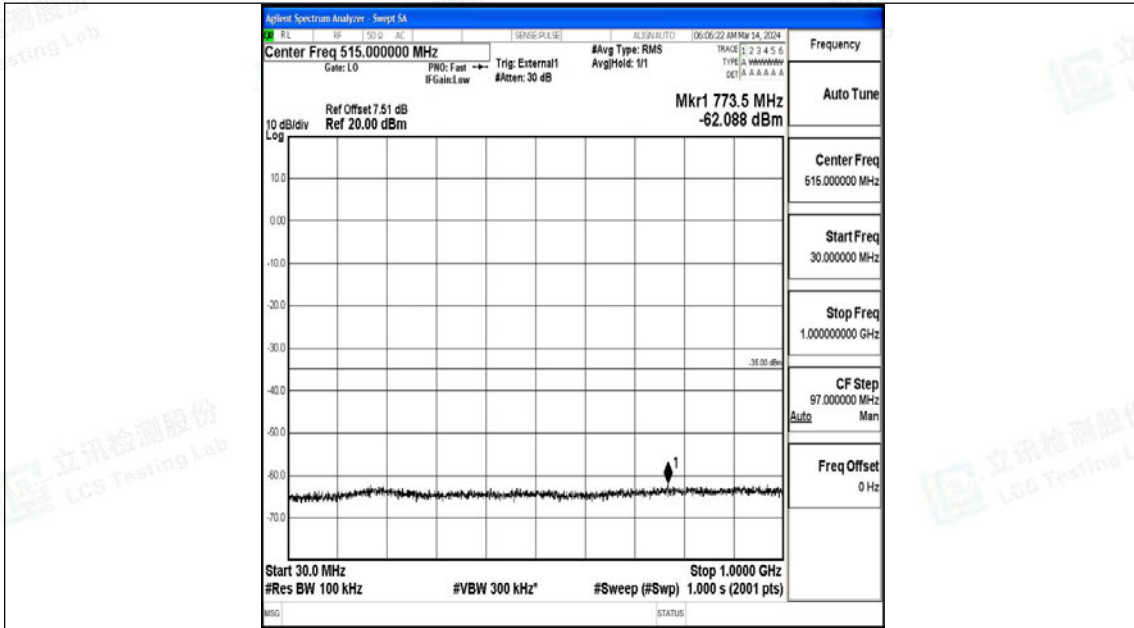

Band38_10MHz_QPSK_38200_1RB#0_0.15~30_0.15~30

Band38_10MHz_QPSK_38200_1RB#0_30~1000_30~1000