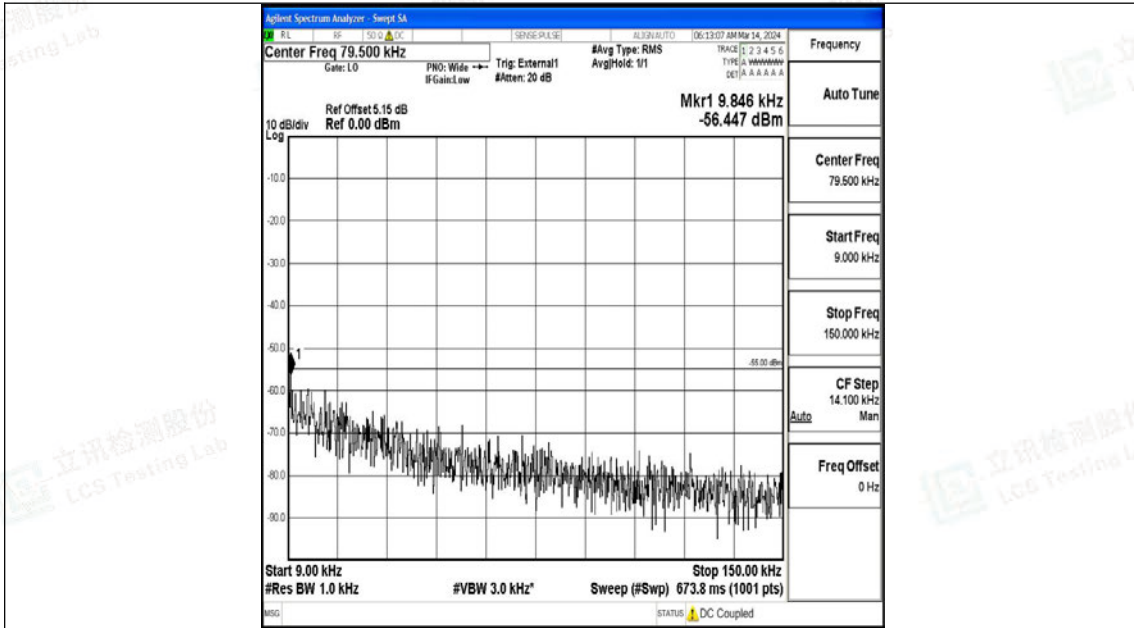

Band38_15MHz_16QAM_37825_1RB#0_0.15~30_0.15~30

Band38_15MHz_16QAM_37825_1RB#0_30~1000_30~1000

Band38_15MHz_16QAM_37825_1RB#0_1000~20000_1000~20000

Band38_15MHz_16QAM_37825_1RB#0_20000~27000_20000~27000

Band38_15MHz_QPSK_38000_1RB#0_0.009~0.15_0.009~0.15