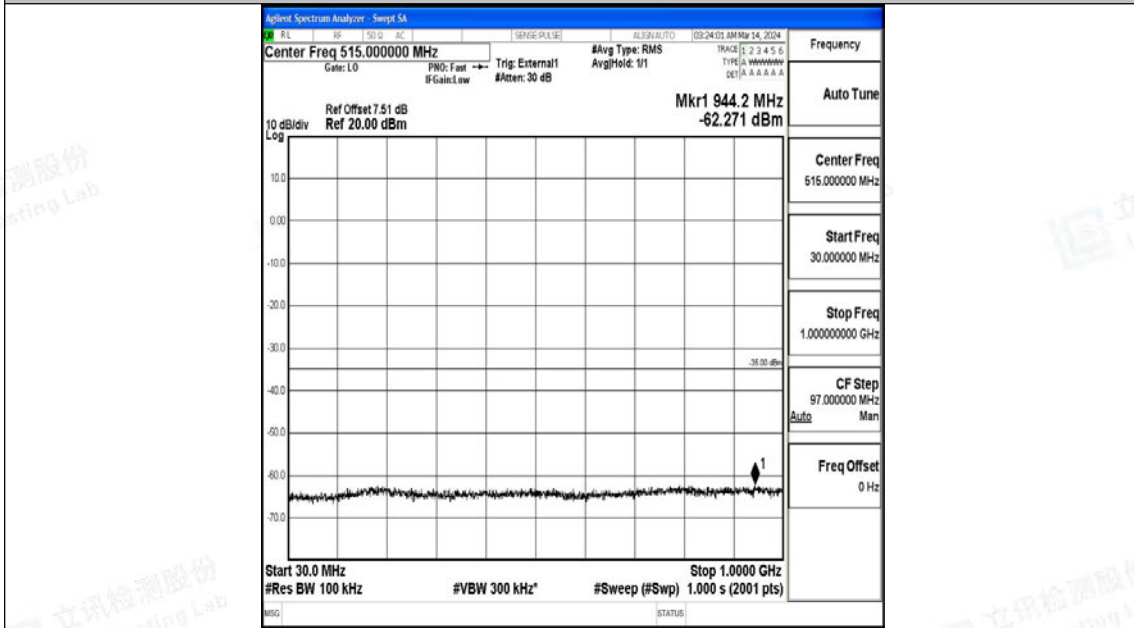

Band38_5MHz_QPSK_38225_1RB#0_30~1000_30~1000

Band38_5MHz_QPSK_38225_1RB#0_1000~20000_1000~20000

Band38_5MHz_QPSK_38225_1RB#0_20000~27000_20000~27000

Band38_5MHz_16QAM_38225_1RB#0_0.009~0.15_0.009~0.15

Band38_5MHz_16QAM_38225_1RB#0_0.15~30_0.15~30