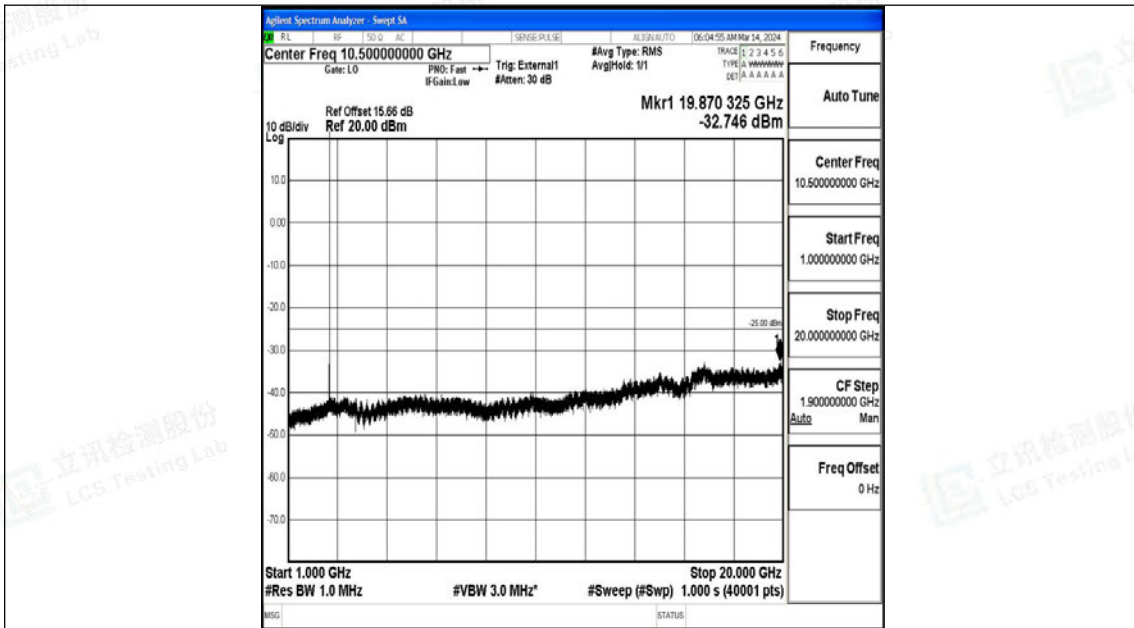

Band38_10MHz_16QAM_38000_1RB#0_30~1000_30~1000

Band38_10MHz_16QAM_38000_1RB#0_1000~20000_1000~20000