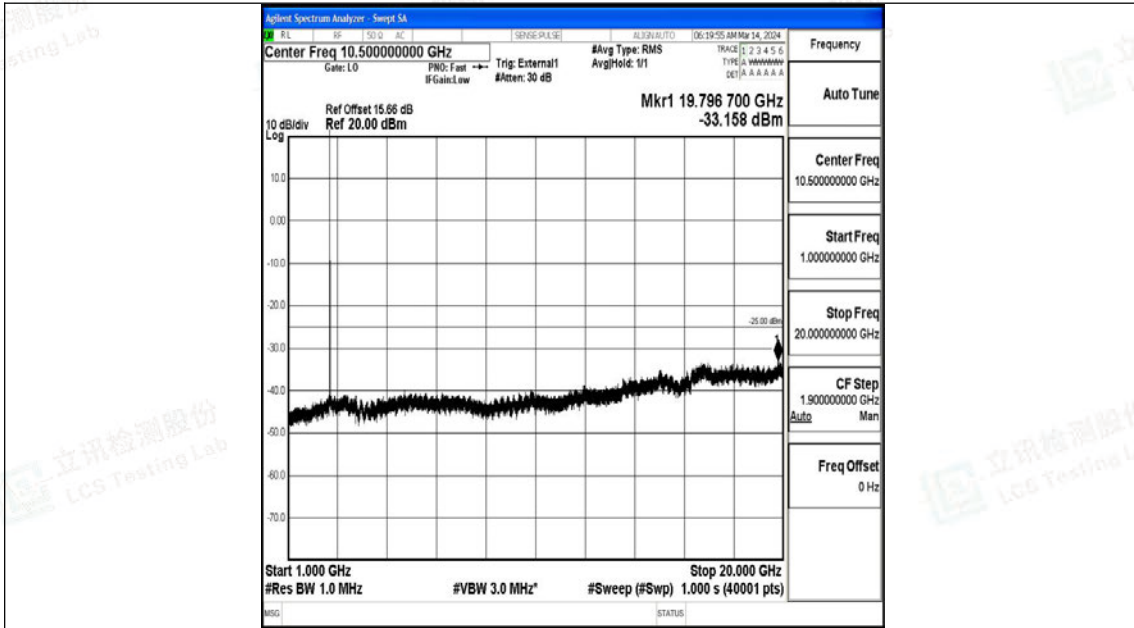

Band38_15MHz_16QAM_38175_1RB#0_30~1000_30~1000

Band38_15MHz_16QAM_38175_1RB#0_1000~20000_1000~20000