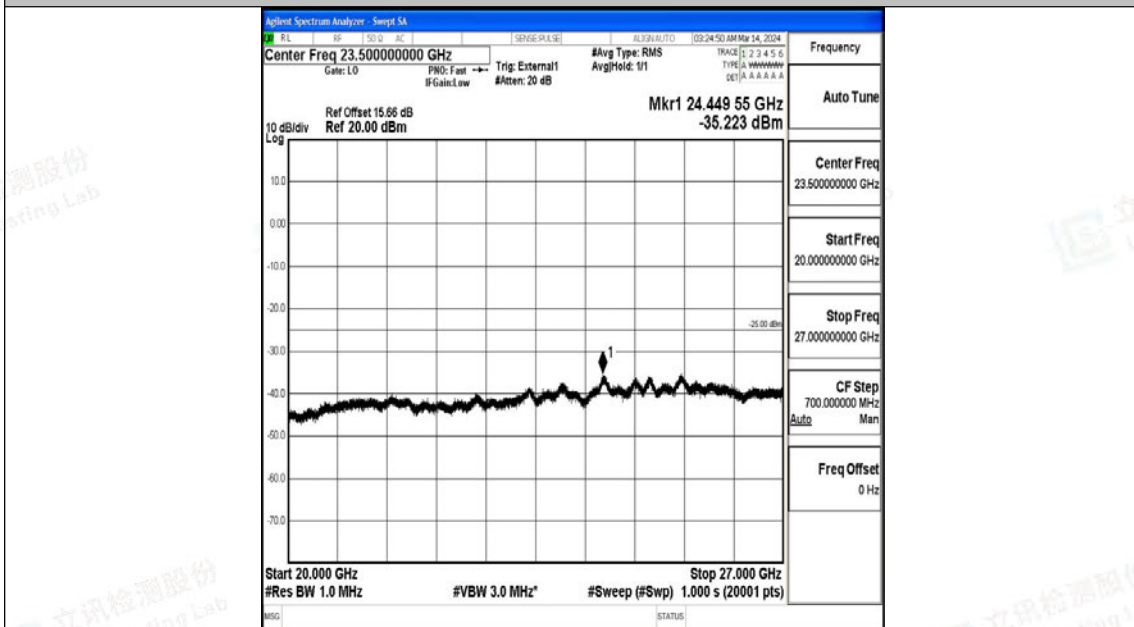

Band38_5MHz_16QAM_38225_1RB#0_1000~20000_1000~20000

Band38_5MHz_16QAM_38225_1RB#0_20000~27000_20000~27000