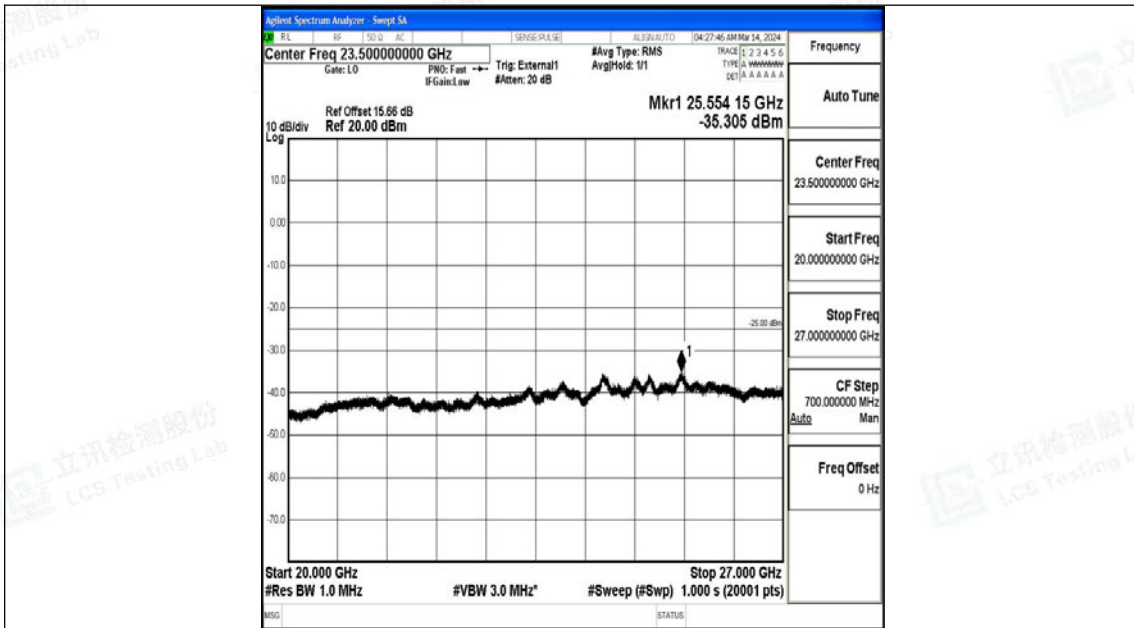

Band38_20MHz_QPSK_37850_1RB#0_0.15~30_0.15~30

Band38_20MHz_QPSK_37850_1RB#0_30~1000_30~1000

Band38_20MHz_QPSK_37850_1RB#0_1000~20000_1000~20000

Band38_20MHz_QPSK_37850_1RB#0_20000~27000_20000~27000

Band38_20MHz_16QAM_37850_1RB#0_0.009~0.15_0.009~0.15