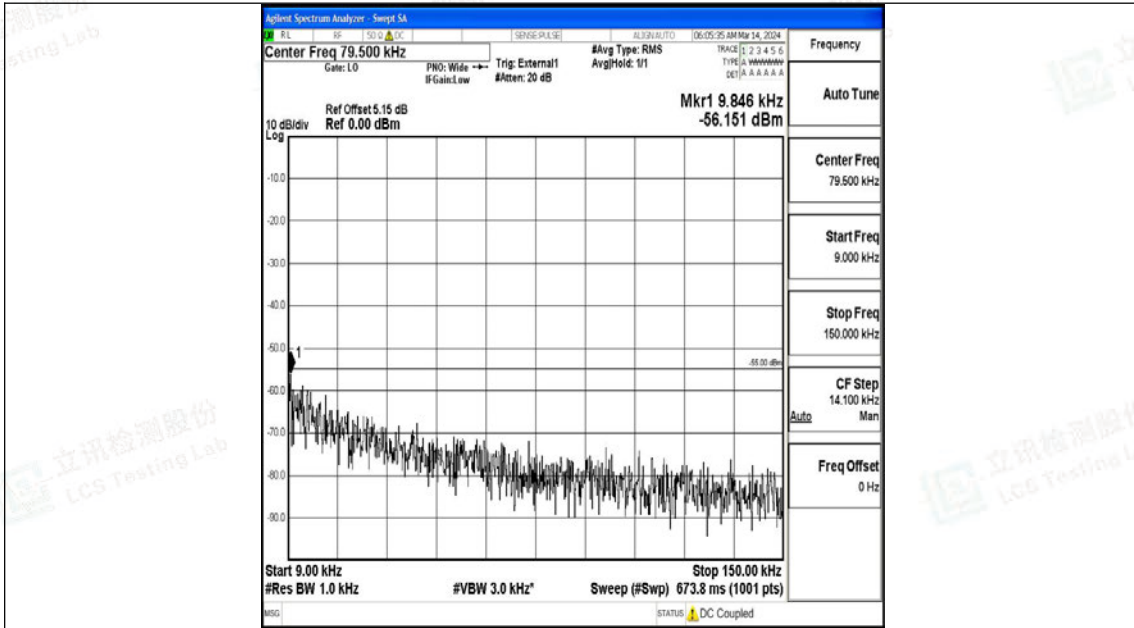

Band38_10MHz_16QAM_38000_1RB#0_0.15~30_0.15~30

Band38_10MHz_16QAM_38000_1RB#0_30~1000_30~1000

Band38_10MHz_16QAM_38000_1RB#0_1000~20000_1000~20000

Band38_10MHz_16QAM_38000_1RB#0_20000~27000_20000~27000

Band38_10MHz_QPSK_38200_1RB#0_0.009~0.15_0.009~0.15