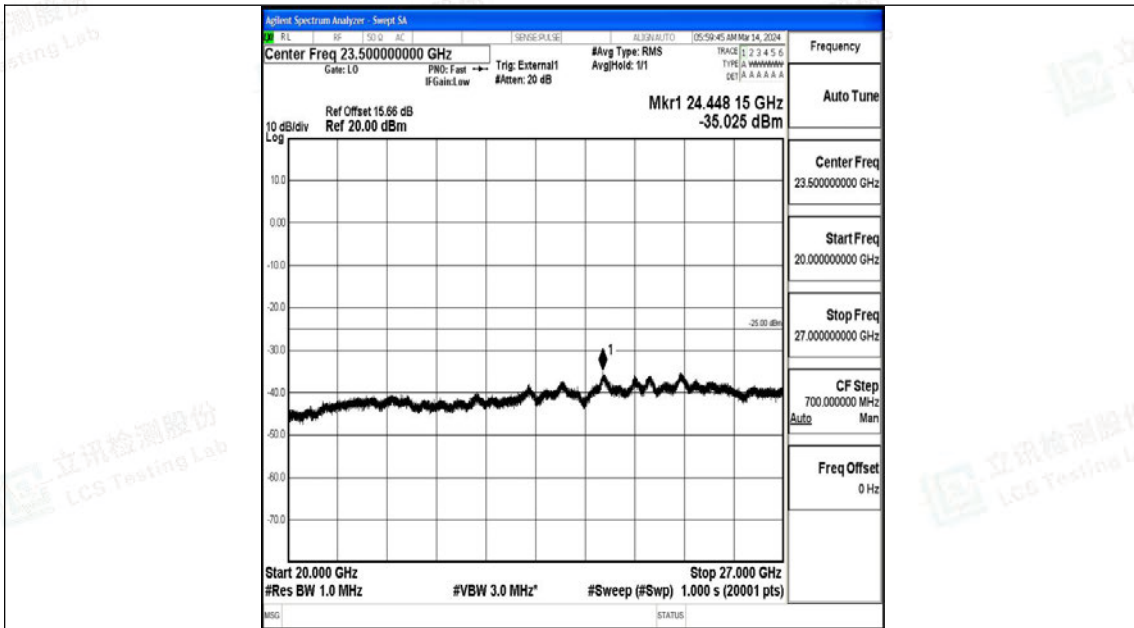

Band38_10MHz_QPSK_37800_1RB#0_0.15~30_0.15~30

Band38_10MHz_QPSK_37800_1RB#0_30~1000_30~1000

Band38_10MHz_QPSK_37800_1RB#0_1000~20000_1000~20000

Band38_10MHz_QPSK_37800_1RB#0_20000~27000_20000~27000

Band38_10MHz_16QAM_37800_1RB#0_0.009~0.15_0.009~0.15