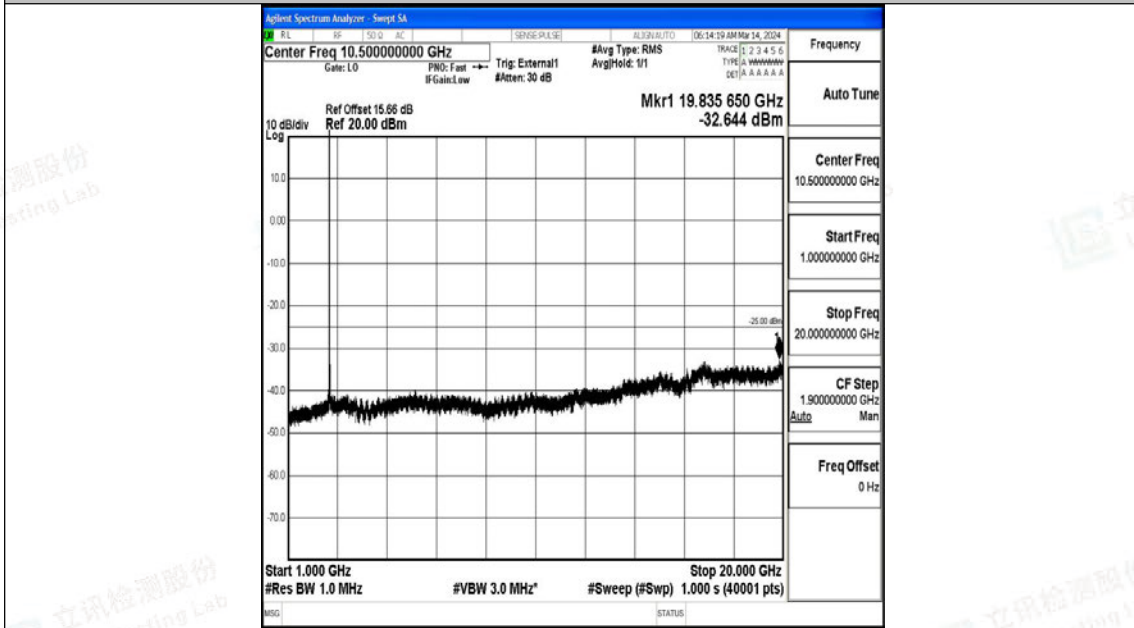

Band38_15MHz_QPSK_38000_1RB#0_30~1000_30~1000

Band38_15MHz_QPSK_38000_1RB#0_1000~20000_1000~20000