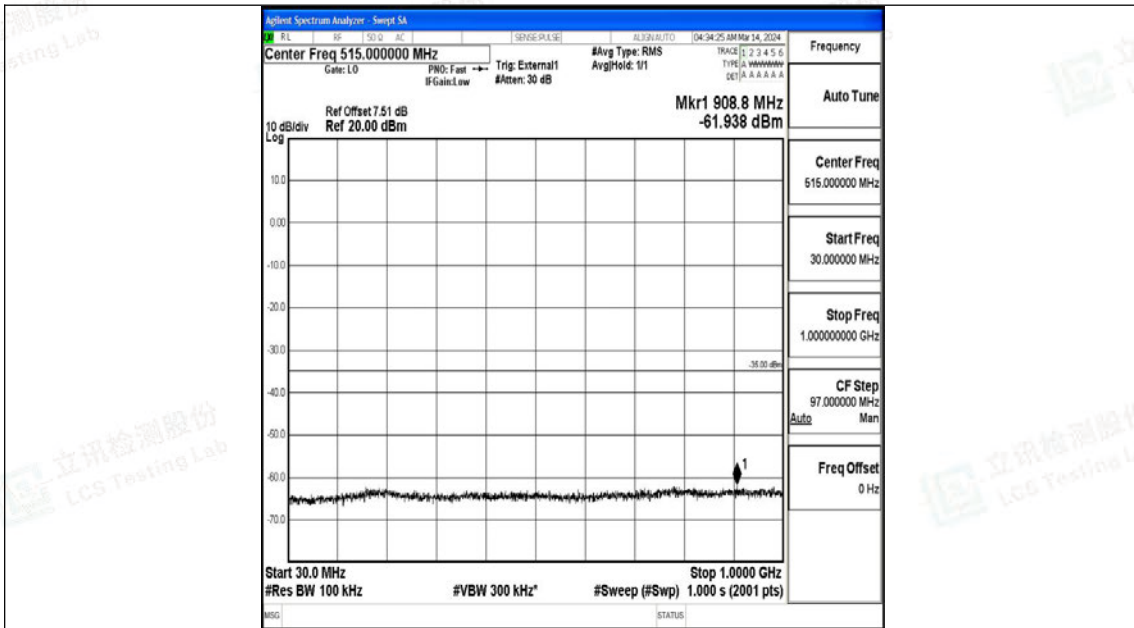

Band38_20MHz_QPSK_38150_1RB#0_0.15~30_0.15~30

Band38_20MHz_QPSK_38150_1RB#0_30~1000_30~1000