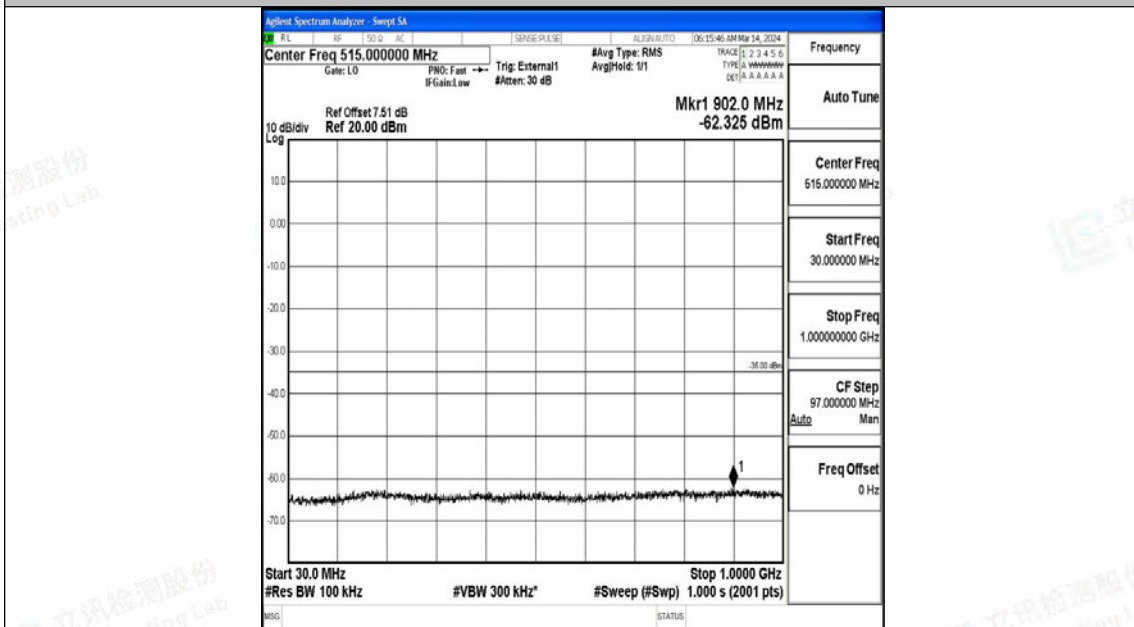

Band38_15MHz_16QAM_38000_1RB#0_0.15~30_0.15~30

Band38_15MHz_16QAM_38000_1RB#0_30~1000_30~1000