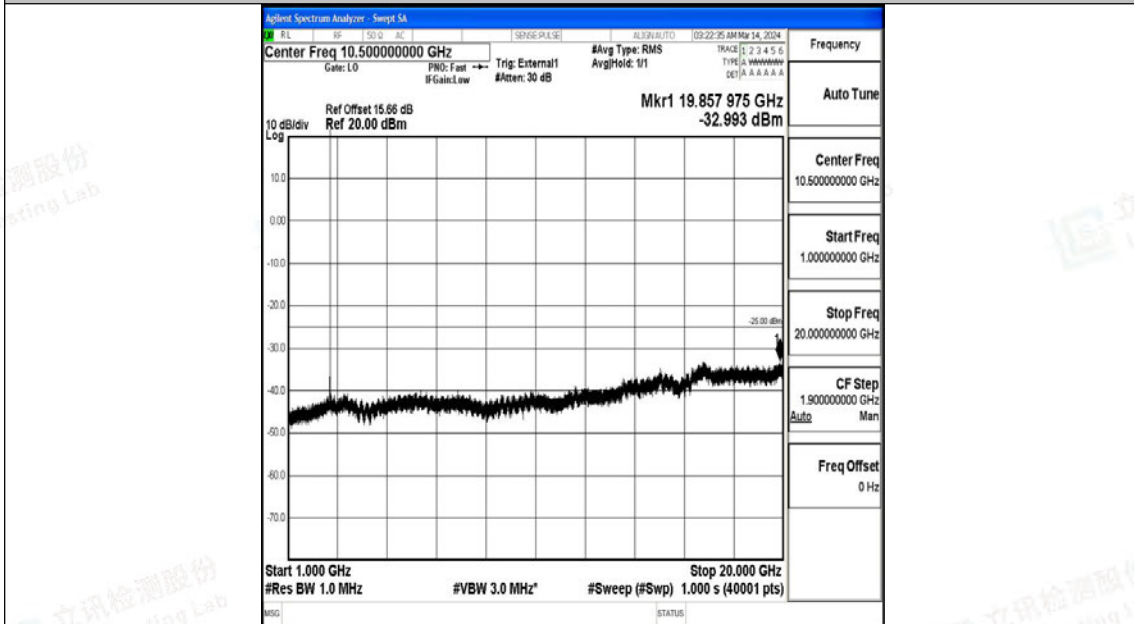

Band38_5MHz_QPSK_38225_1RB#0_30~1000_30~1000

Band38_5MHz_QPSK_38225_1RB#0_1000~20000_1000~20000

Band38_5MHz_QPSK_38225_1RB#0_20000~27000_20000~27000

Band38_5MHz_16QAM_38225_1RB#0_0.009~0.15_0.009~0.15

Band38_5MHz_16QAM_38225_1RB#0_0.15~30_0.15~30