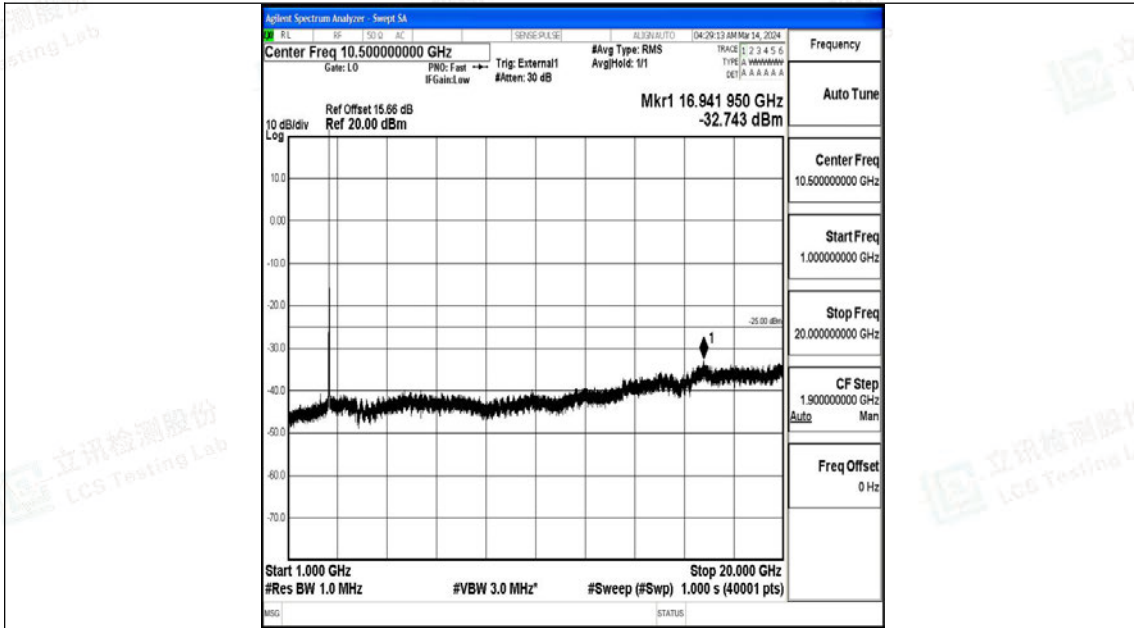

Band38_20MHz_16QAM_37850_1RB#0_30~1000_30~1000

Band38_20MHz_16QAM_37850_1RB#0_1000~20000_1000~20000