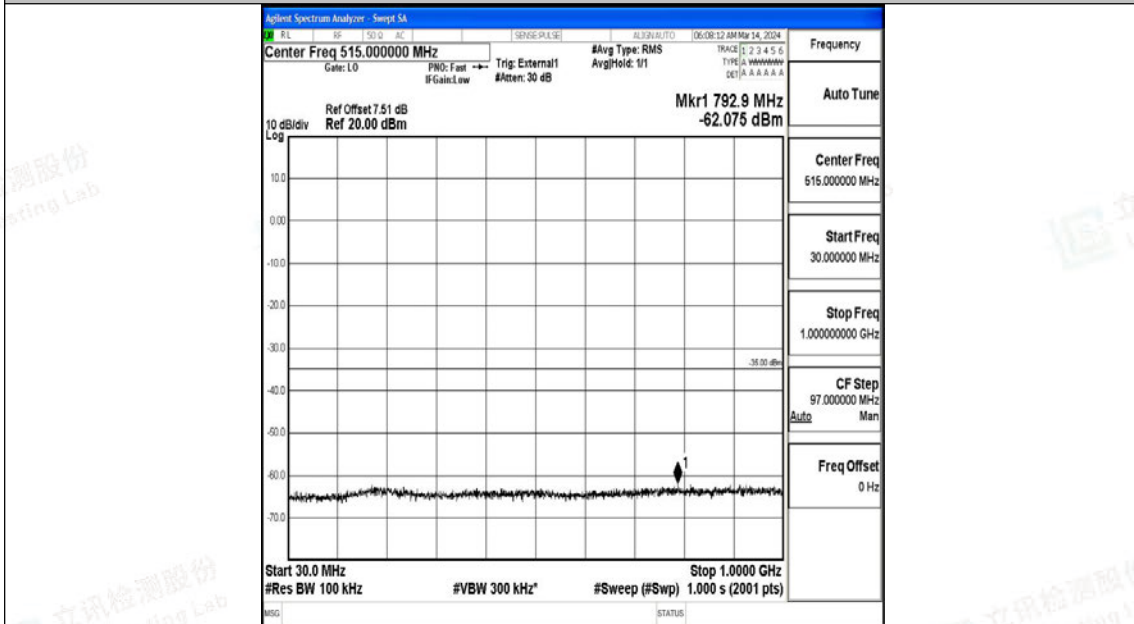

Band38_10MHz_16QAM_38200_1RB#0_0.15~30_0.15~30

Band38_10MHz_16QAM_38200_1RB#0_30~1000_30~1000