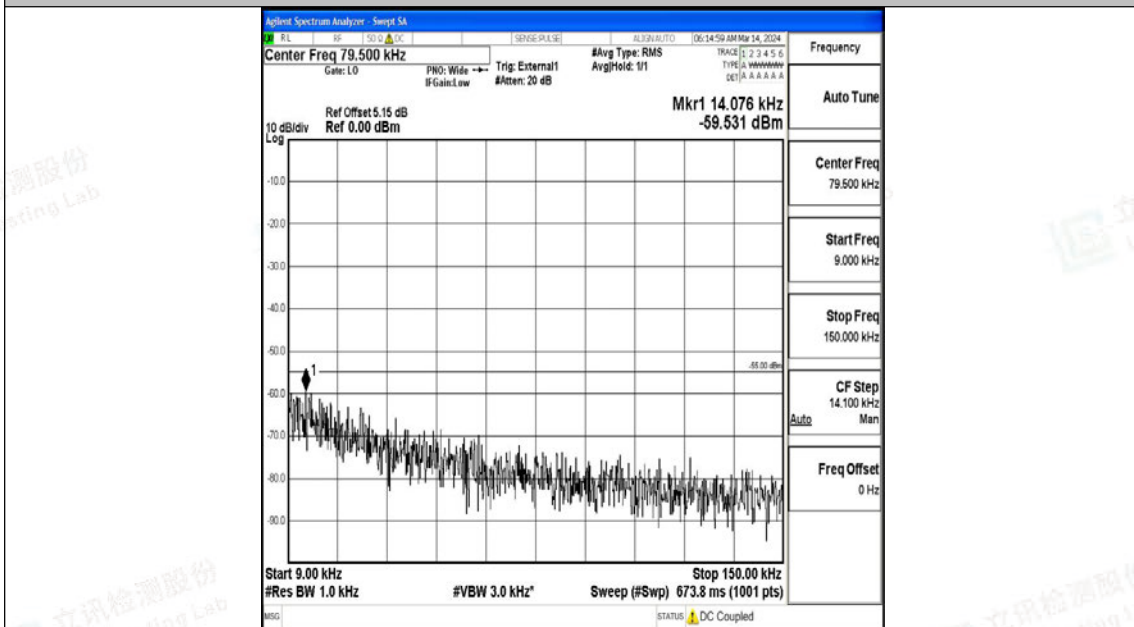

Band38_15MHz_QPSK_38000_1RB#0_0.15~30_0.15~30

Band38_15MHz_QPSK_38000_1RB#0_30~1000_30~1000

Band38_15MHz_QPSK_38000_1RB#0_1000~20000_1000~20000

Band38_15MHz_QPSK_38000_1RB#0_20000~27000_20000~27000

Band38_15MHz_16QAM_38000_1RB#0_0.009~0.15_0.009~0.15