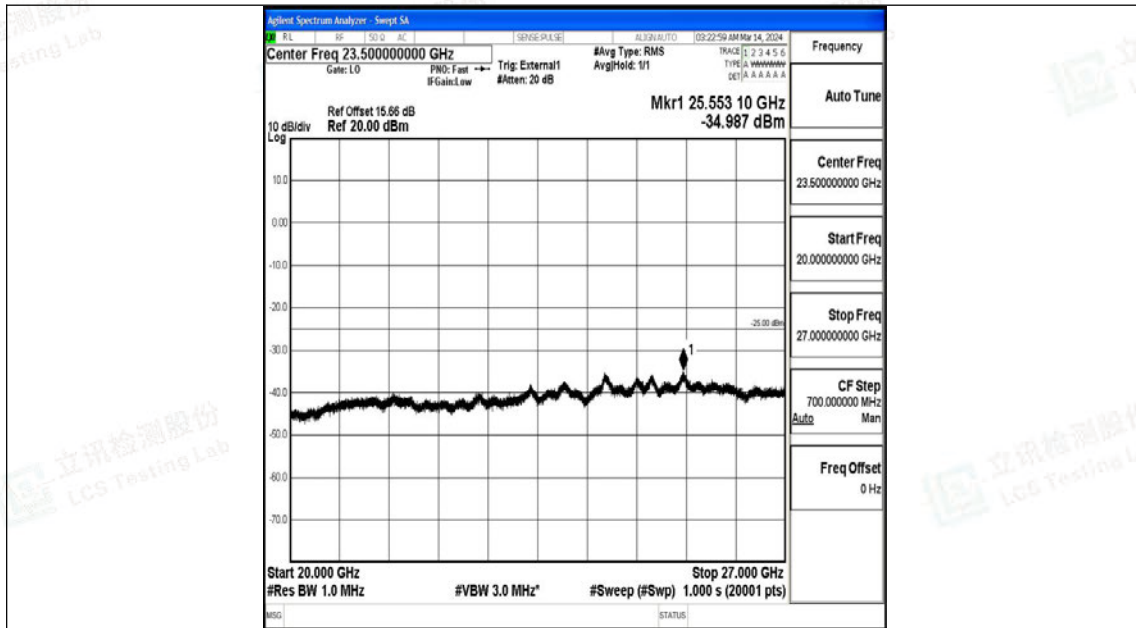

Band38_5MHz_QPSK_38225_1RB#0_30~1000_30~1000

Band38_5MHz_QPSK_38225_1RB#0_1000~20000_1000~20000

Band38_5MHz_QPSK_38225_1RB#0_20000~27000_20000~27000

Band38_5MHz_16QAM_38225_1RB#0_0.009~0.15_0.009~0.15

Band38_5MHz_16QAM_38225_1RB#0_0.15~30_0.15~30