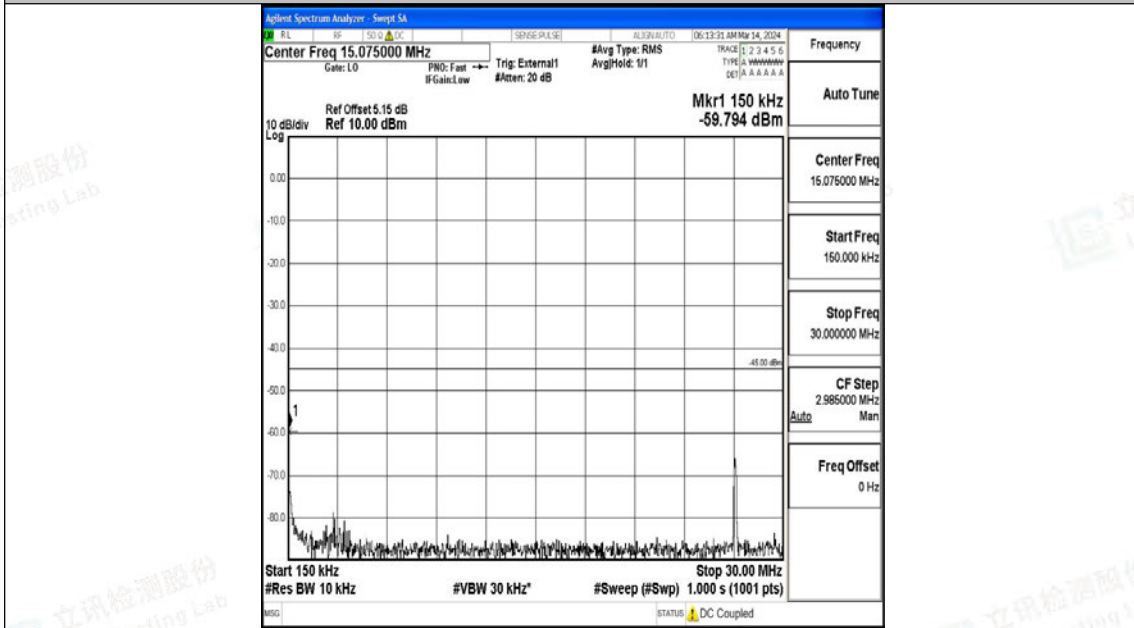

Band38_15MHz_16QAM_37825_1RB#0_0.15~30_0.15~30

Band38_15MHz_16QAM_37825_1RB#0_30~1000_30~1000

Band38_15MHz_16QAM_37825_1RB#0_1000~20000_1000~20000

Band38_15MHz_16QAM_37825_1RB#0_20000~27000_20000~27000

Band38_15MHz_QPSK_38000_1RB#0_0.009~0.15_0.009~0.15