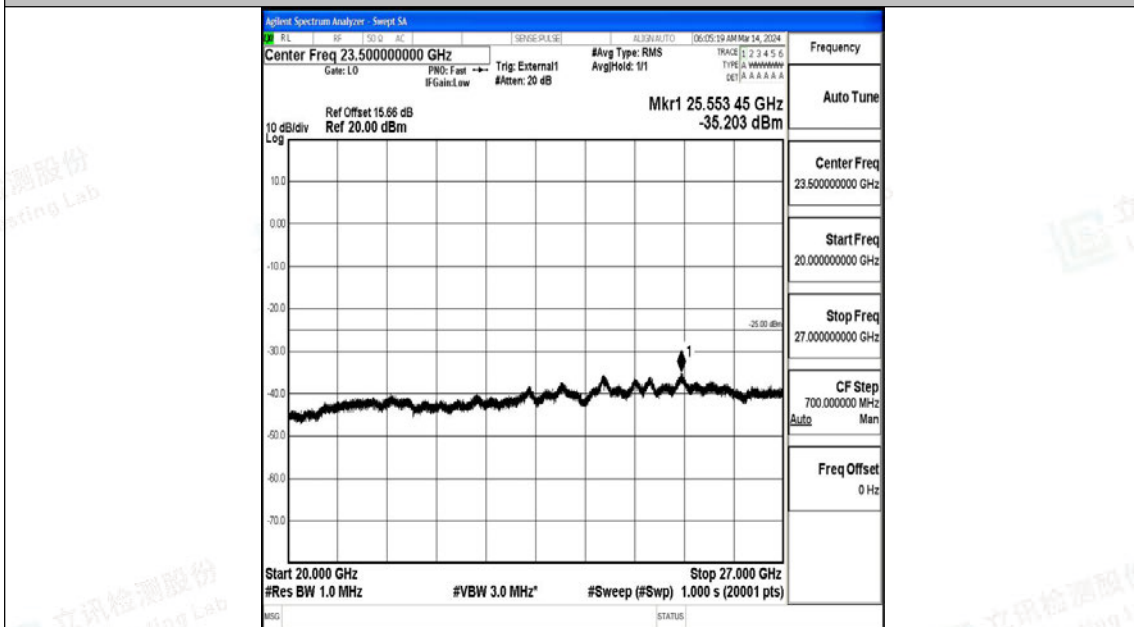

Band38_10MHz_16QAM_38000_1RB#0_0.15~30_0.15~30

Band38_10MHz_16QAM_38000_1RB#0_30~1000_30~1000

Band38_10MHz_16QAM_38000_1RB#0_1000~20000_1000~20000

Band38_10MHz_16QAM_38000_1RB#0_20000~27000_20000~27000

Band38_10MHz_QPSK_38200_1RB#0_0.009~0.15_0.009~0.15