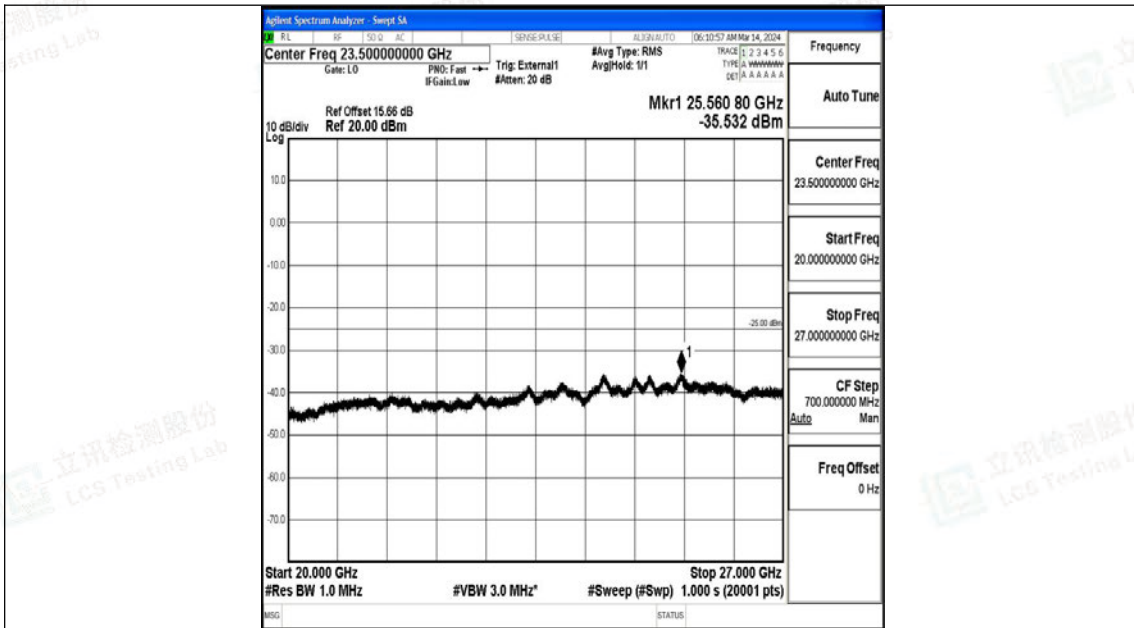

Band38_15MHz_QPSK_37825_1RB#0_0.15~30_0.15~30

Band38_15MHz_QPSK_37825_1RB#0_30~1000_30~1000

Band38_15MHz_QPSK_37825_1RB#0_1000~20000_1000~20000

Band38_15MHz_QPSK_37825_1RB#0_20000~27000_20000~27000

Band38_15MHz_16QAM_37825_1RB#0_0.009~0.15_0.009~0.15