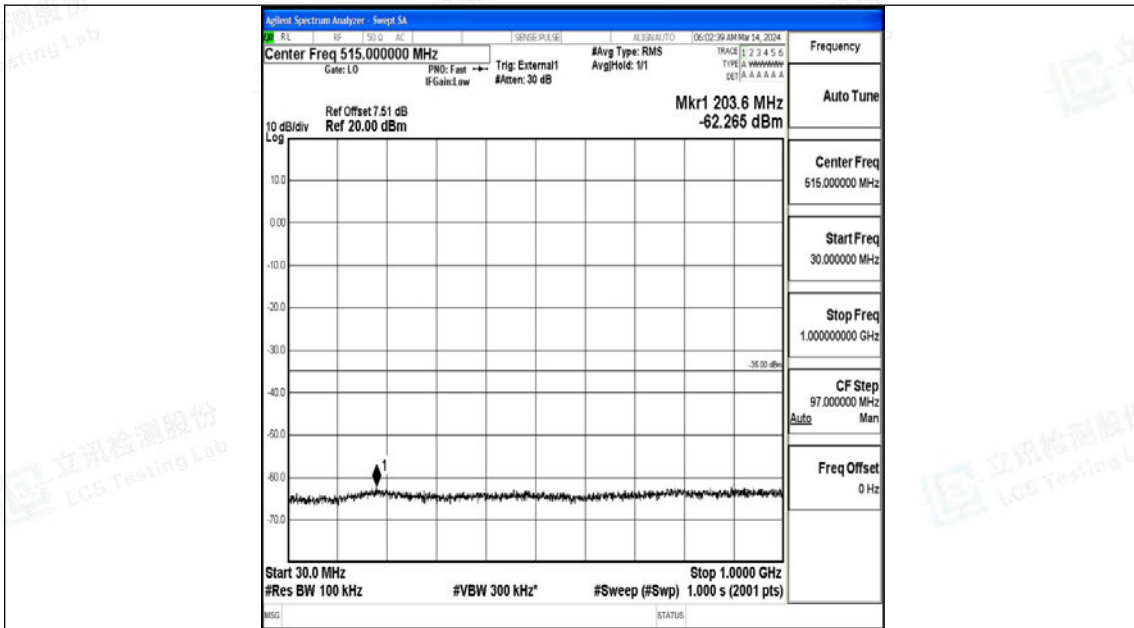

Band38_10MHz_QPSK_38000_1RB#0_0.15~30_0.15~30

Band38_10MHz_QPSK_38000_1RB#0_30~1000_30~1000