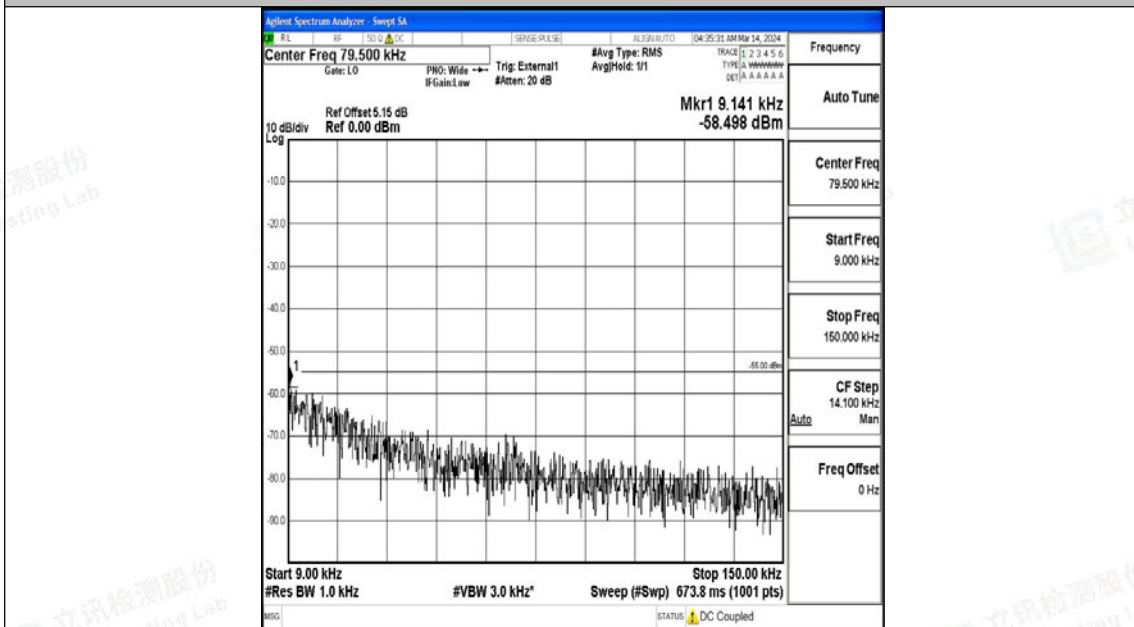

Band38_20MHz_QPSK_38150_1RB#0_0.15~30_0.15~30

Band38_20MHz_QPSK_38150_1RB#0_30~1000_30~1000

Band38_20MHz_QPSK_38150_1RB#0_1000~20000_1000~20000

Band38_20MHz_QPSK_38150_1RB#0_20000~27000_20000~27000

Band38_20MHz_16QAM_38150_1RB#0_0.009~0.15_0.009~0.15