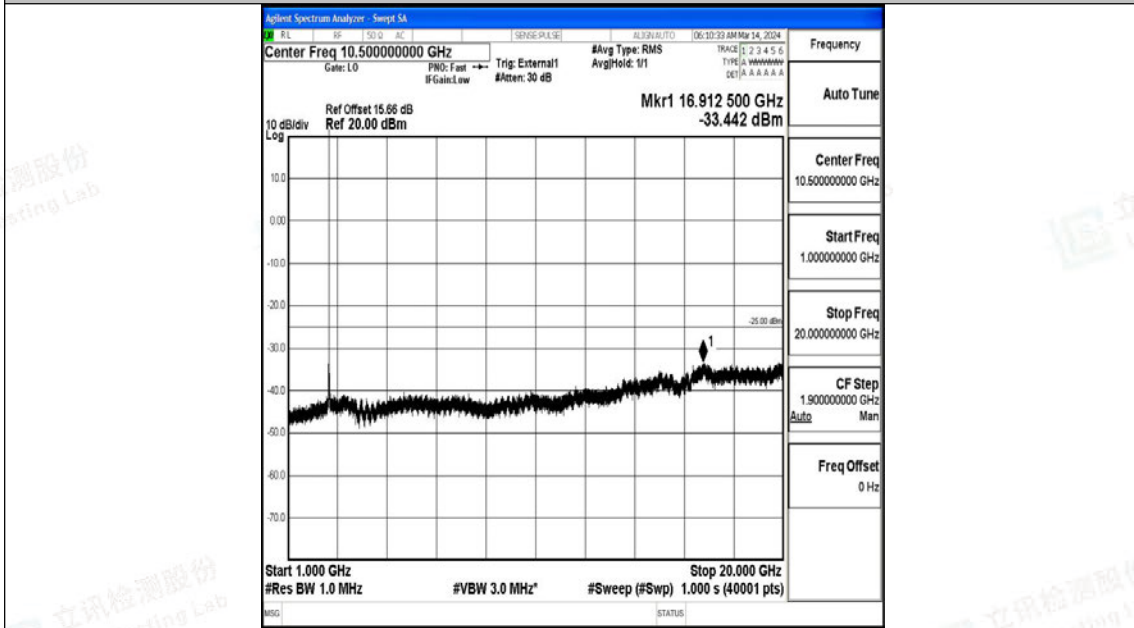

Band38_15MHz_QPSK_37825_1RB#0_30~1000_30~1000

Band38_15MHz_QPSK_37825_1RB#0_1000~20000_1000~20000