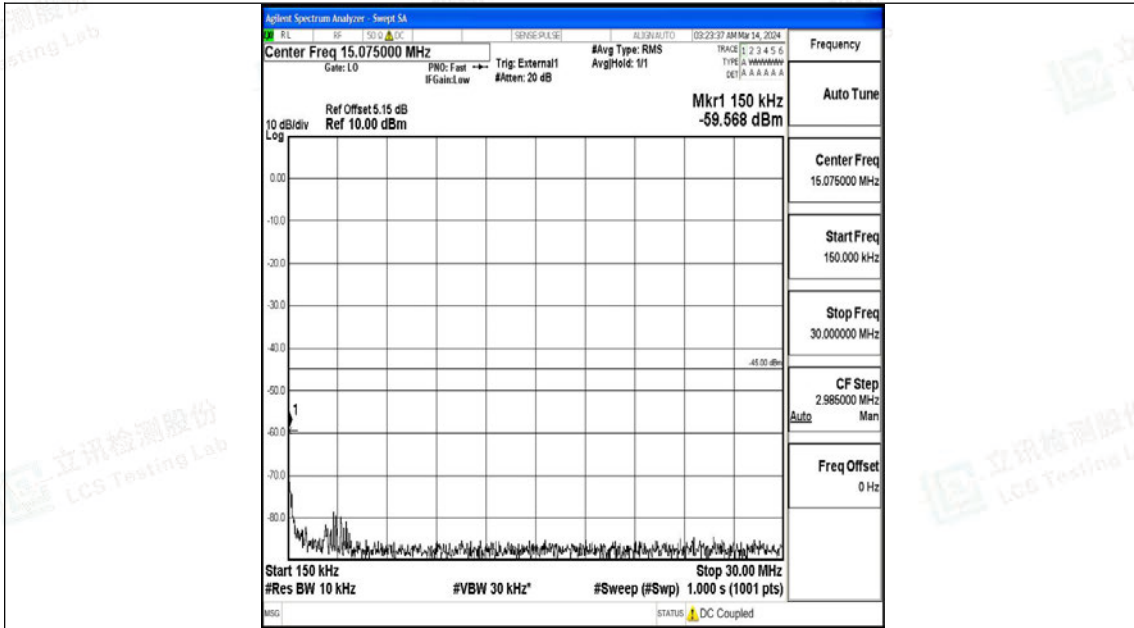

Band38_5MHz_QPSK_38225_1RB#0_30~1000_30~1000

Band38_5MHz_QPSK_38225_1RB#0_1000~20000_1000~20000

Band38_5MHz_QPSK_38225_1RB#0_20000~27000_20000~27000

Band38_5MHz_16QAM_38225_1RB#0_0.009~0.15_0.009~0.15

Band38_5MHz_16QAM_38225_1RB#0_0.15~30_0.15~30