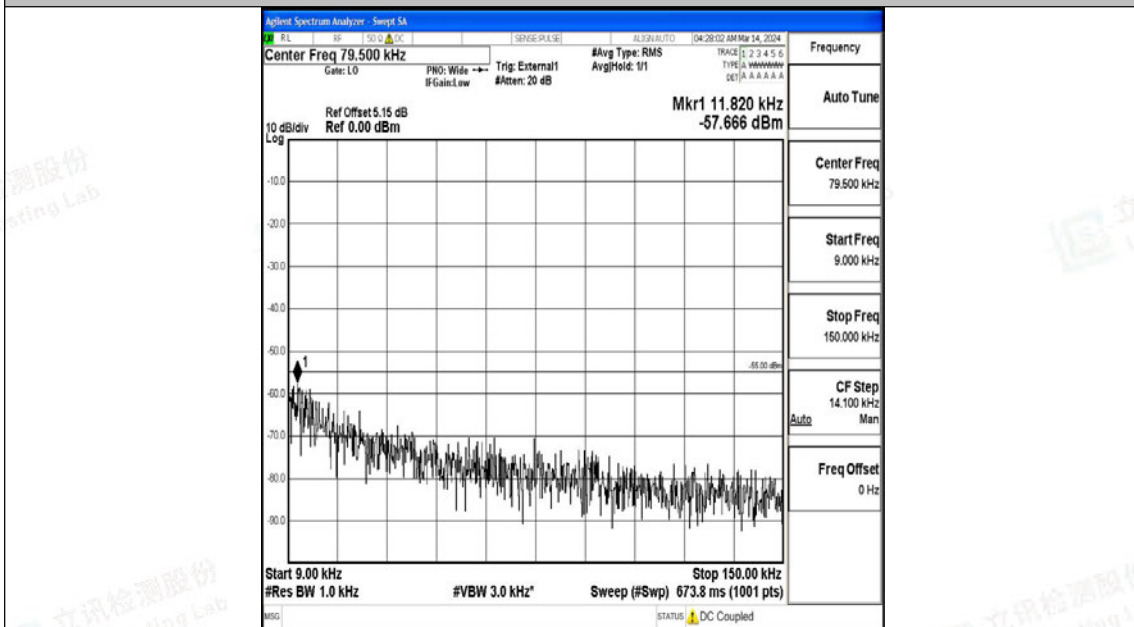

Band38_20MHz_QPSK_37850_1RB#0_0.15~30_0.15~30

Band38_20MHz_QPSK_37850_1RB#0_30~1000_30~1000

Band38_20MHz_QPSK_37850_1RB#0_1000~20000_1000~20000

Band38_20MHz_QPSK_37850_1RB#0_20000~27000_20000~27000

Band38_20MHz_16QAM_37850_1RB#0_0.009~0.15_0.009~0.15