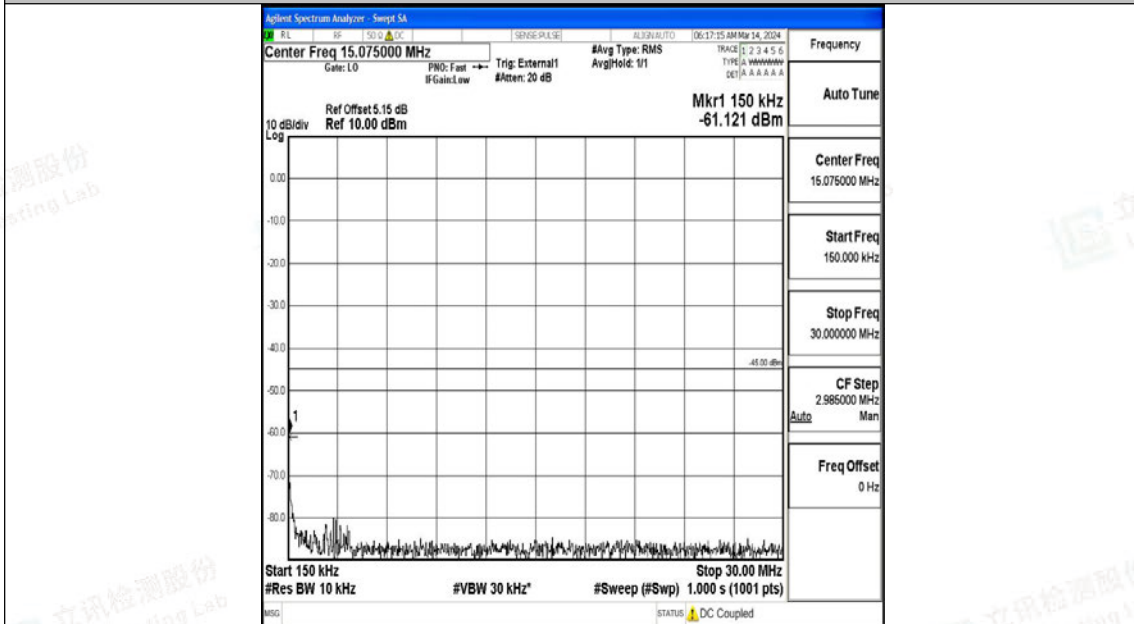

Band38_15MHz_16QAM_38000_1RB#0_0.15~30_0.15~30

Band38_15MHz_16QAM_38000_1RB#0_30~1000_30~1000

Band38_15MHz_QPSK_38175_1RB#0_0.009~0.15_0.009~0.15

Band38_15MHz_QPSK_38175_1RB#0_0.15~30_0.15~30

Band38_15MHz_QPSK_38175_1RB#0_30~1000_30~1000