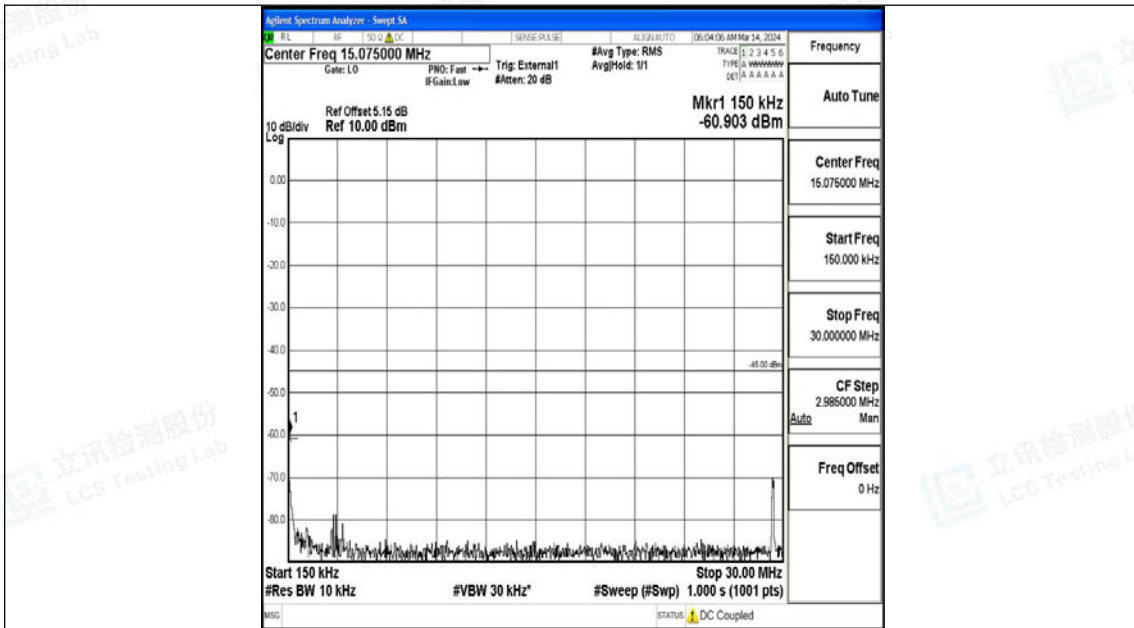

Band38_10MHz_QPSK_38000_1RB#0_0.15~30_0.15~30

Band38_10MHz_QPSK_38000_1RB#0_30~1000_30~1000

Band38_10MHz_QPSK_38000_1RB#0_1000~20000_1000~20000

Band38_10MHz_QPSK_38000_1RB#0_20000~27000_20000~27000

Band38_10MHz_16QAM_38000_1RB#0_0.009~0.15_0.009~0.15