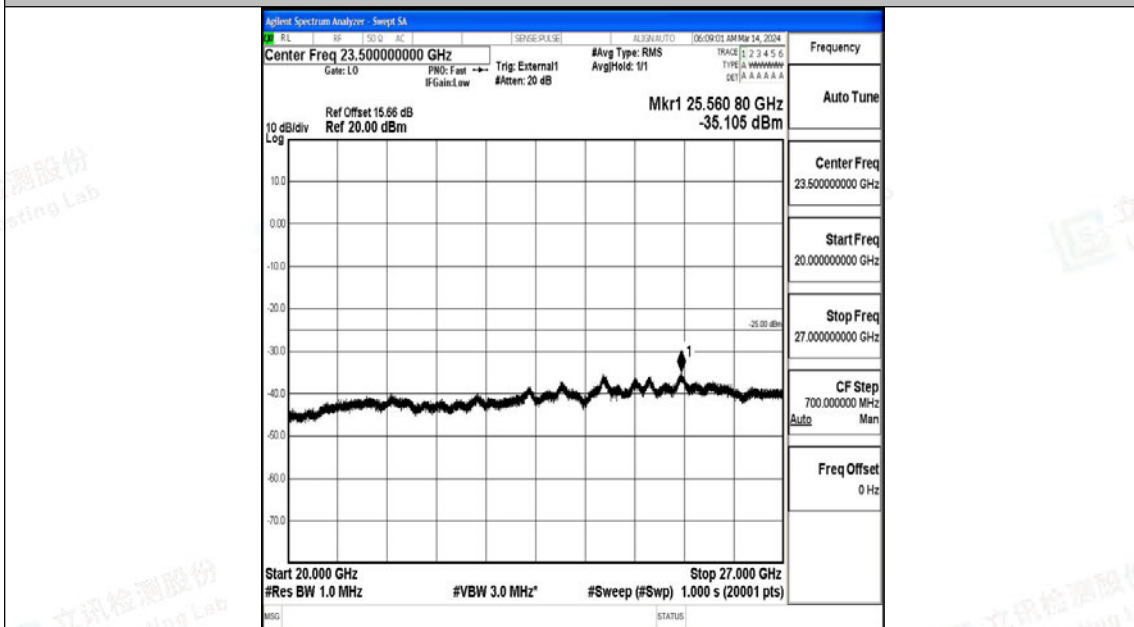

Band38_10MHz_16QAM_38200_1RB#0_0.15~30_0.15~30

Band38_10MHz_16QAM_38200_1RB#0_30~1000_30~1000

Band38_10MHz_16QAM_38200_1RB#0_1000~20000_1000~20000

Band38_10MHz_16QAM_38200_1RB#0_20000~27000_20000~27000

Band38_15MHz_QPSK_37825_1RB#0_0.009~0.15_0.009~0.15