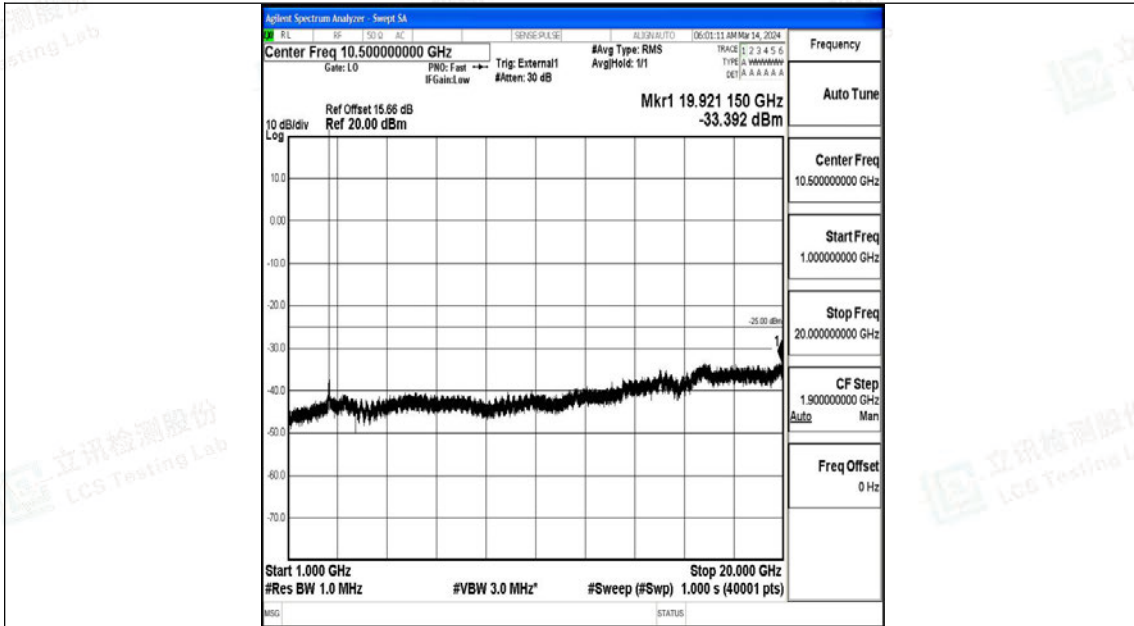

Band38_10MHz_16QAM_37800_1RB#0_30~1000_30~1000

Band38_10MHz_16QAM_37800_1RB#0_1000~20000_1000~20000