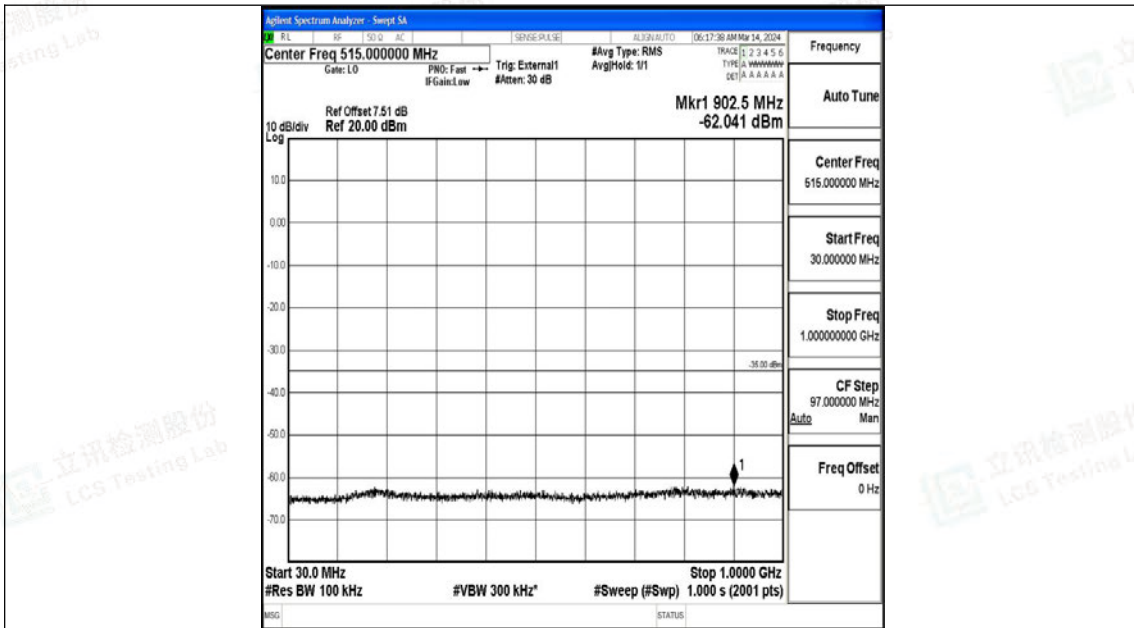

Band38_15MHz_16QAM_38000_1RB#0_0.15~30_0.15~30

Band38_15MHz_16QAM_38000_1RB#0_30~1000_30~1000

Band38_15MHz_QPSK_38175_1RB#0_0.009~0.15_0.009~0.15

Band38_15MHz_QPSK_38175_1RB#0_0.15~30_0.15~30

Band38_15MHz_QPSK_38175_1RB#0_30~1000_30~1000