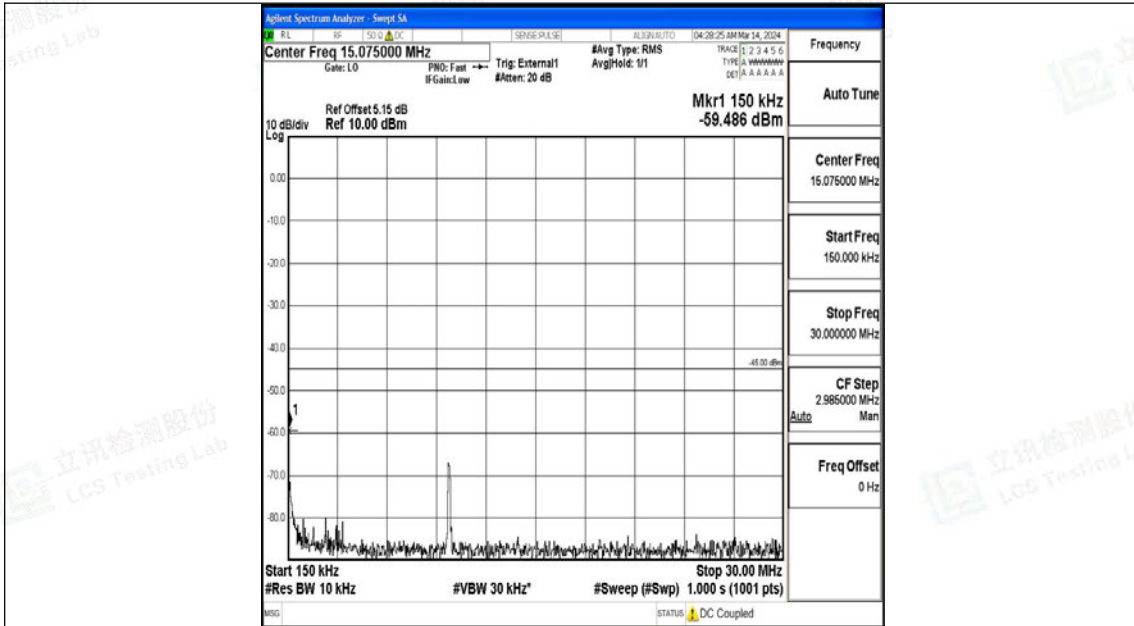

Band38_20MHz_QPSK_37850_1RB#0_0.15~30_0.15~30

Band38_20MHz_QPSK_37850_1RB#0_30~1000_30~1000

Band38_20MHz_QPSK_37850_1RB#0_1000~20000_1000~20000

Band38_20MHz_QPSK_37850_1RB#0_20000~27000_20000~27000

Band38_20MHz_16QAM_37850_1RB#0_0.009~0.15_0.009~0.15