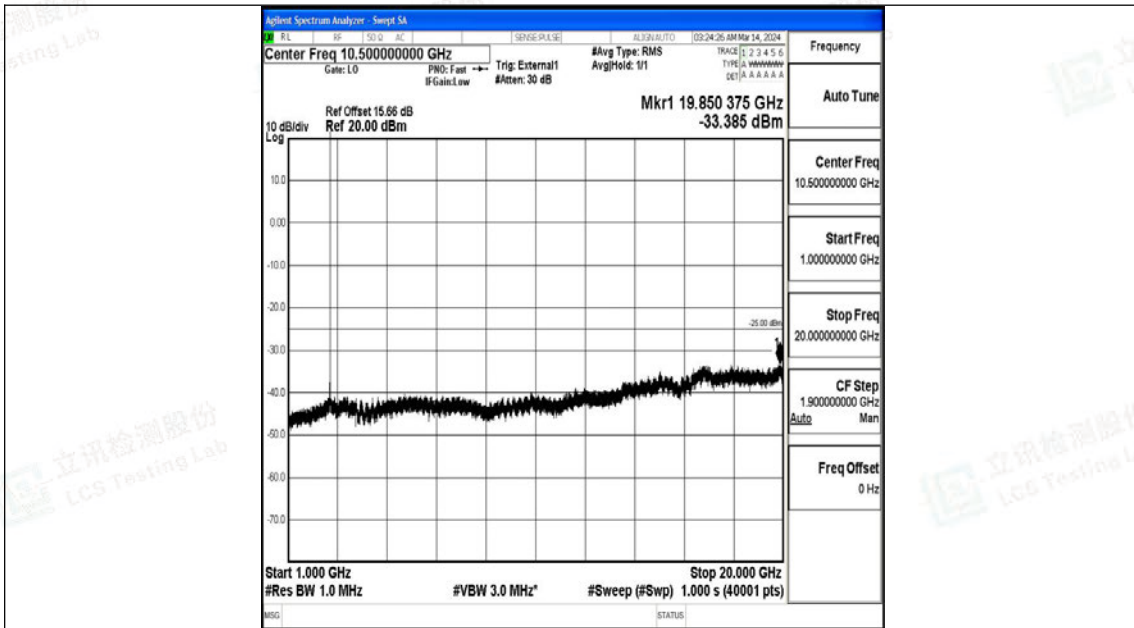

Band38_5MHz_16QAM_38225_1RB#0_30~1000_30~1000

Band38_5MHz_16QAM_38225_1RB#0_1000~20000_1000~20000