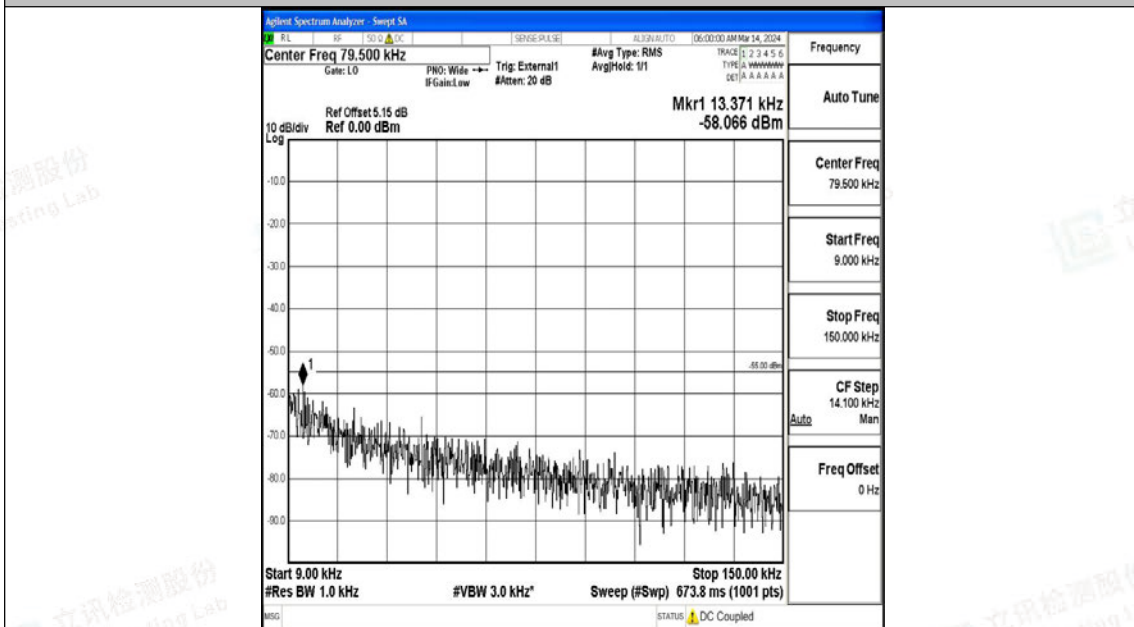

Band38_10MHz_QPSK_37800_1RB#0_0.15~30_0.15~30

Band38_10MHz_QPSK_37800_1RB#0_30~1000_30~1000

Band38_10MHz_QPSK_37800_1RB#0_1000~20000_1000~20000

Band38_10MHz_QPSK_37800_1RB#0_20000~27000_20000~27000

Band38_10MHz_16QAM_37800_1RB#0_0.009~0.15_0.009~0.15