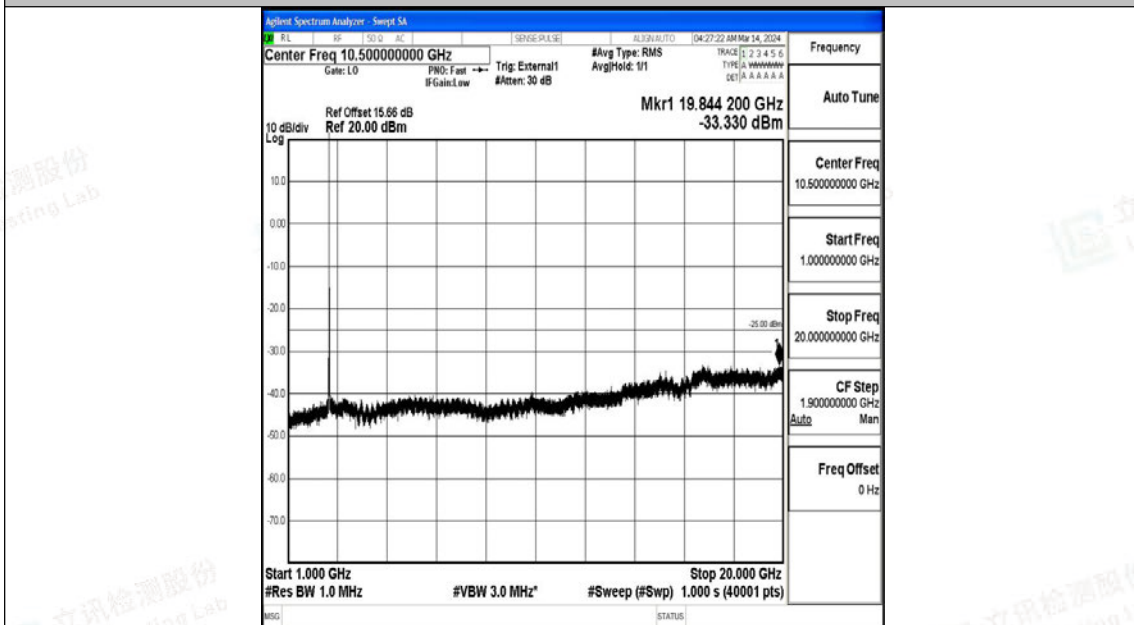

Band38_20MHz_QPSK_37850_1RB#0_30~1000_30~1000

Band38_20MHz_QPSK_37850_1RB#0_1000~20000_1000~20000