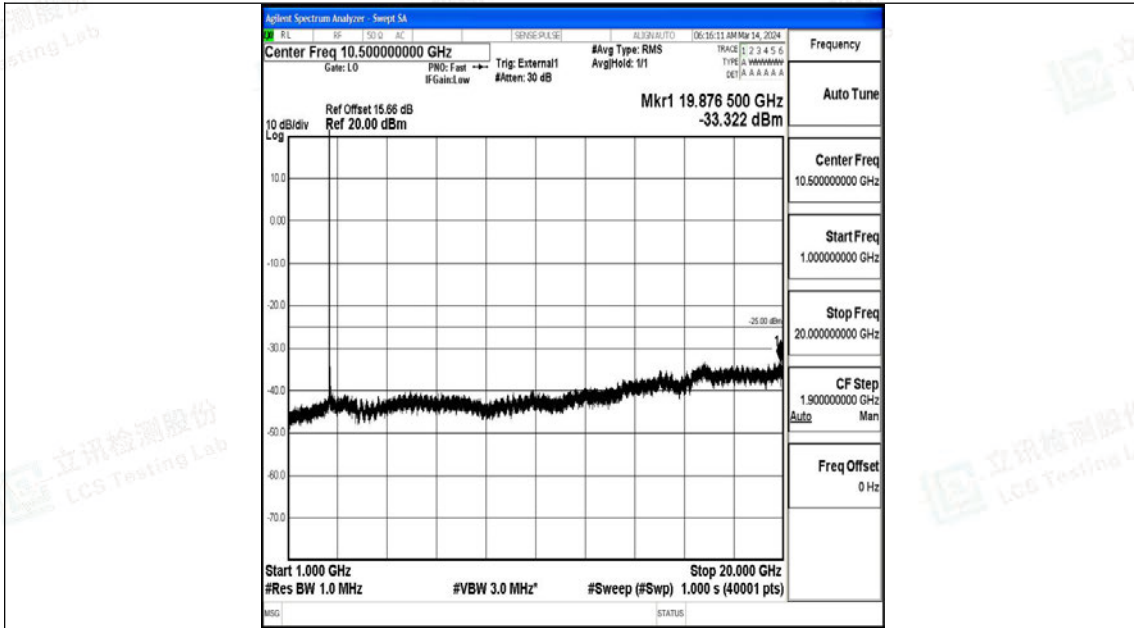

Band38_15MHz_16QAM_38000_1RB#0_30~1000_30~1000