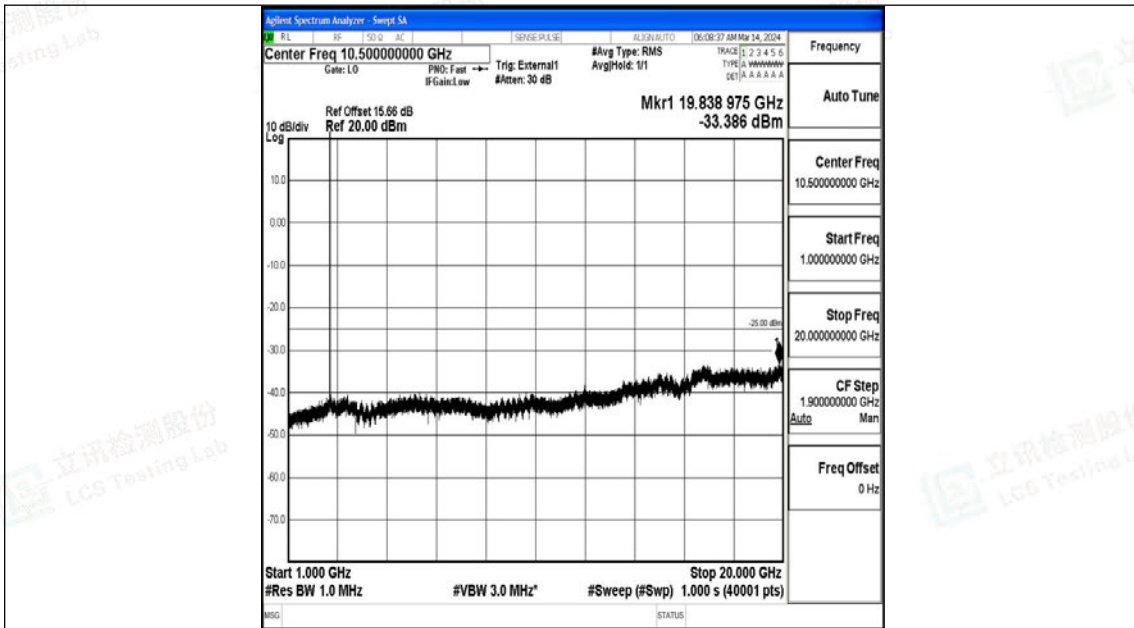

Band38_10MHz_16QAM_38200_1RB#0_30~1000_30~1000

Band38_10MHz_16QAM_38200_1RB#0_1000~20000_1000~20000