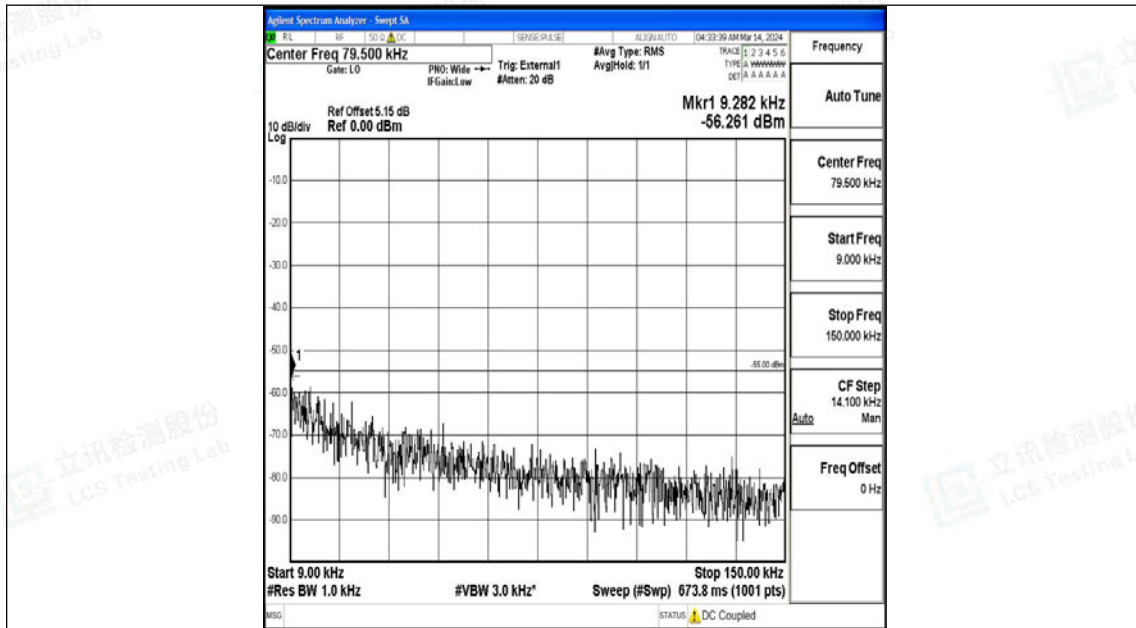

Band38_20MHz_16QAM_38000_1RB#0_0.15~30_0.15~30

Band38_20MHz_16QAM_38000_1RB#0_30~1000_30~1000

Band38_20MHz_16QAM_38000_1RB#0_1000~20000_1000~20000

Band38_20MHz_16QAM_38000_1RB#0_20000~27000_20000~27000

Band38_20MHz_QPSK_38150_1RB#0_0.009~0.15_0.009~0.15