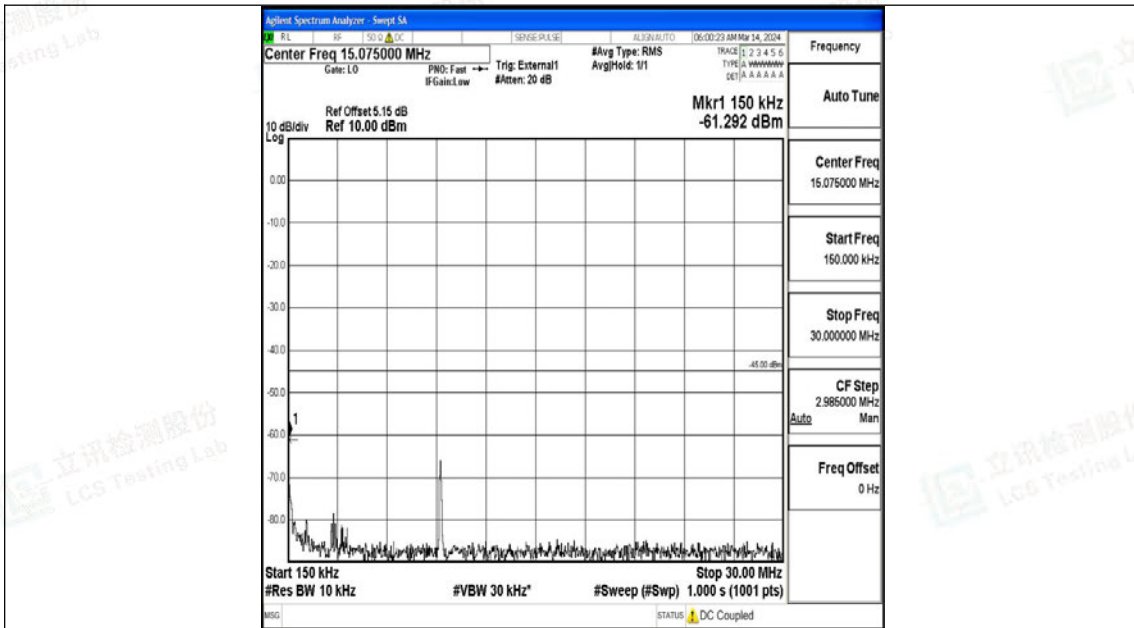

Band38_10MHz_QPSK_37800_1RB#0_0.15~30_0.15~30

Band38_10MHz_QPSK_37800_1RB#0_30~1000_30~1000

Band38_10MHz_QPSK_37800_1RB#0_1000~20000_1000~20000

Band38_10MHz_QPSK_37800_1RB#0_20000~27000_20000~27000

Band38_10MHz_16QAM_37800_1RB#0_0.009~0.15_0.009~0.15