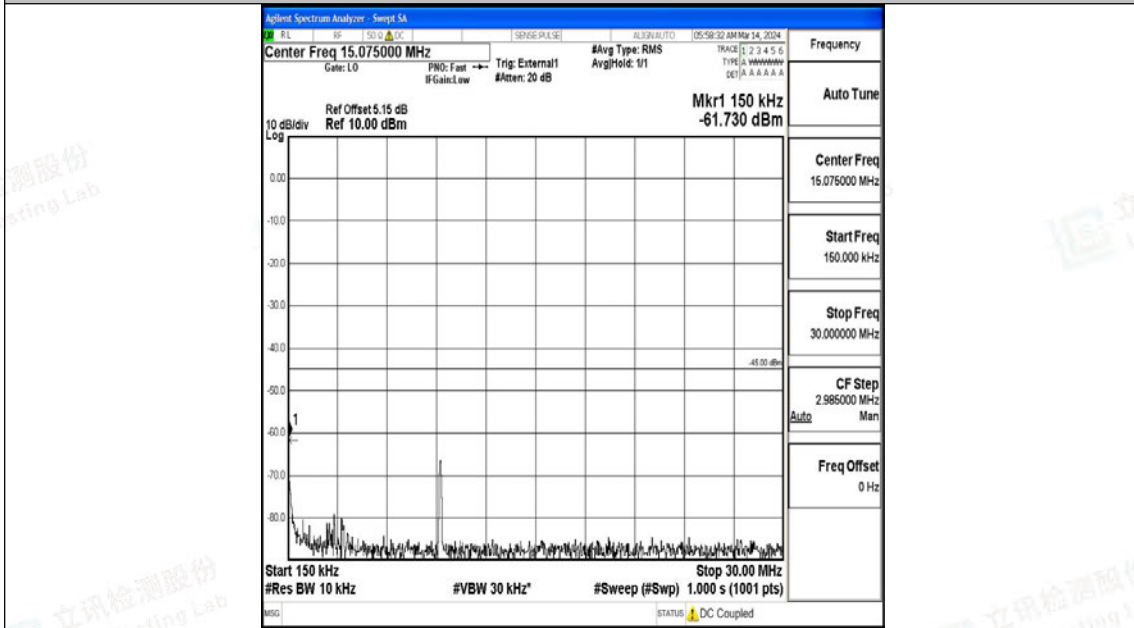

Band38_5MHz_16QAM_38225_1RB#0_30~1000_30~1000

Band38_5MHz_16QAM_38225_1RB#0_1000~20000_1000~20000

Band38_5MHz_16QAM_38225_1RB#0_20000~27000_20000~27000

Band38_10MHz_QPSK_37800_1RB#0_0.009~0.15_0.009~0.15