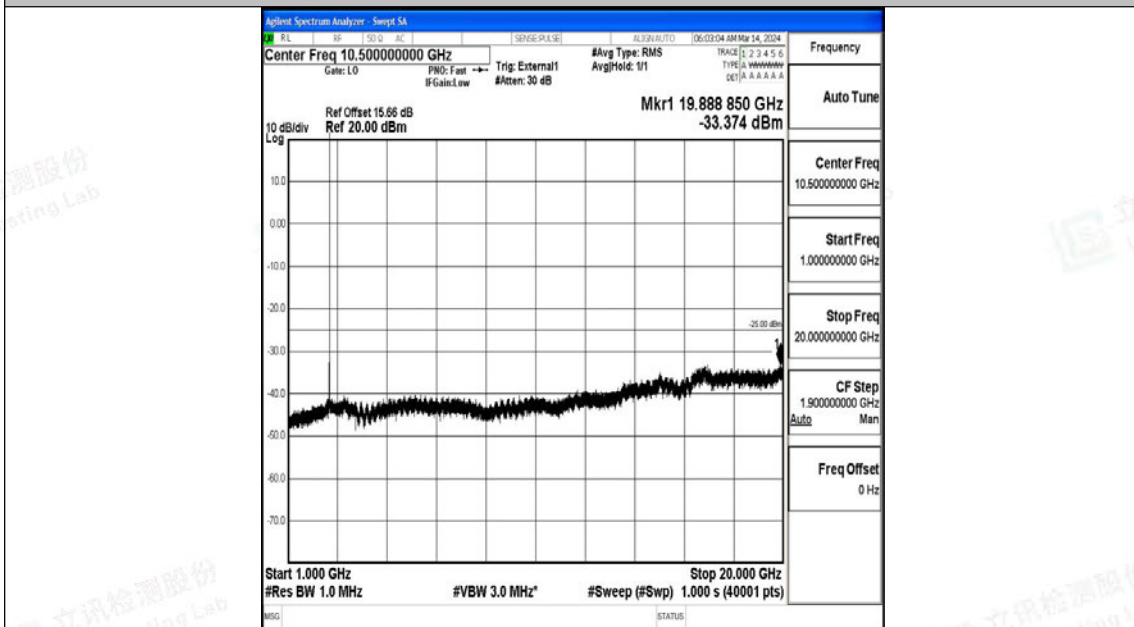

Band38_10MHz_QPSK_38000_1RB#0_30~1000_30~1000

Band38_10MHz_QPSK_38000_1RB#0_1000~20000_1000~20000