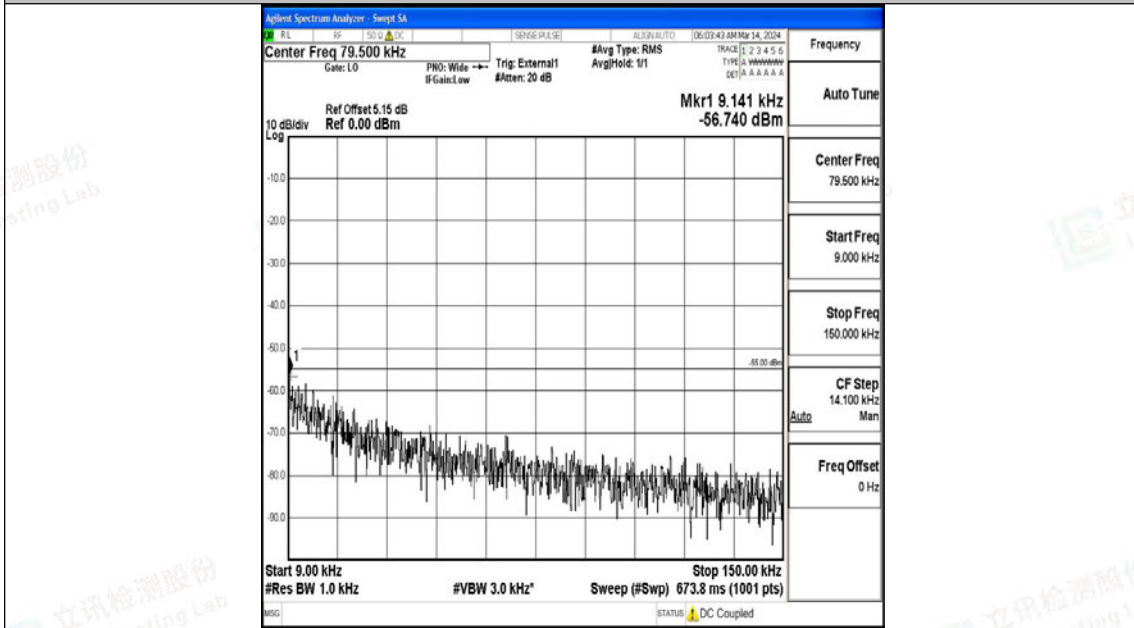

Band38_10MHz_QPSK_38000_1RB#0_0.15~30_0.15~30

Band38_10MHz_QPSK_38000_1RB#0_30~1000_30~1000

Band38_10MHz_QPSK_38000_1RB#0_1000~20000_1000~20000

Band38_10MHz_QPSK_38000_1RB#0_20000~27000_20000~27000

Band38_10MHz_16QAM_38000_1RB#0_0.009~0.15_0.009~0.15