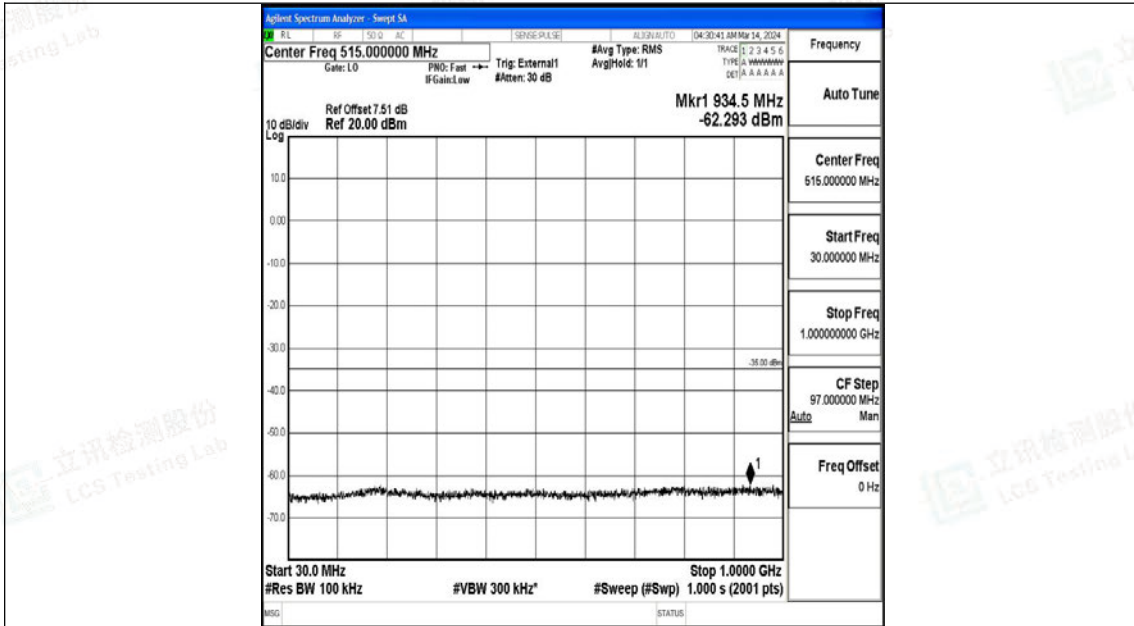

Band38_20MHz_QPSK_38000_1RB#0_0.15~30_0.15~30

Band38_20MHz_QPSK_38000_1RB#0_30~1000_30~1000