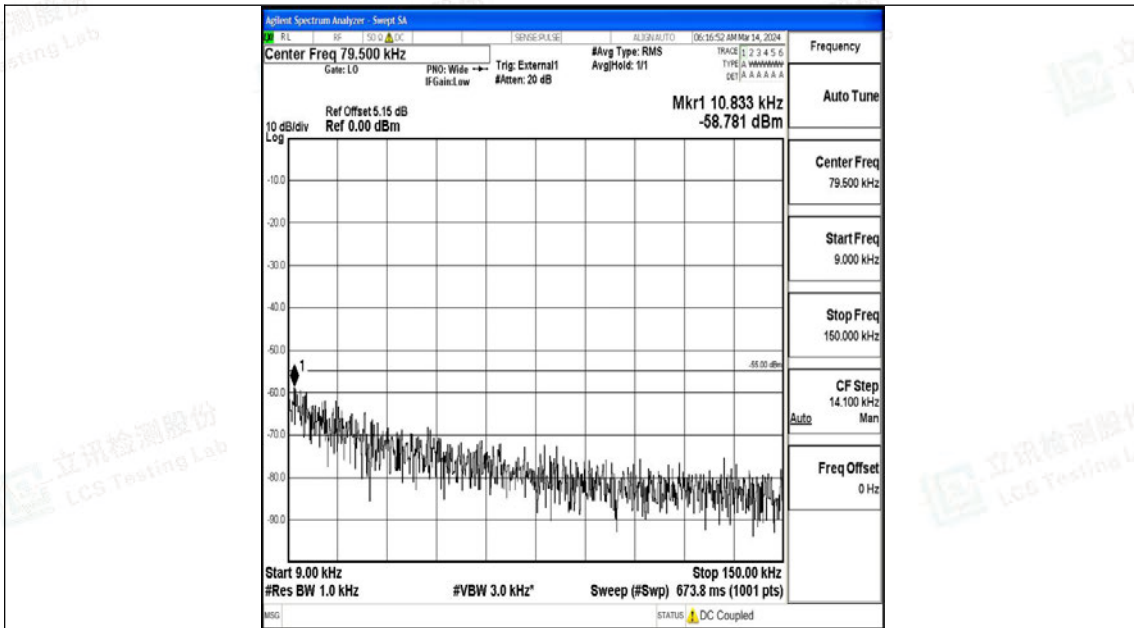

Band38_15MHz_QPSK_38175_1RB#0_0.009~0.15_0.009~0.15