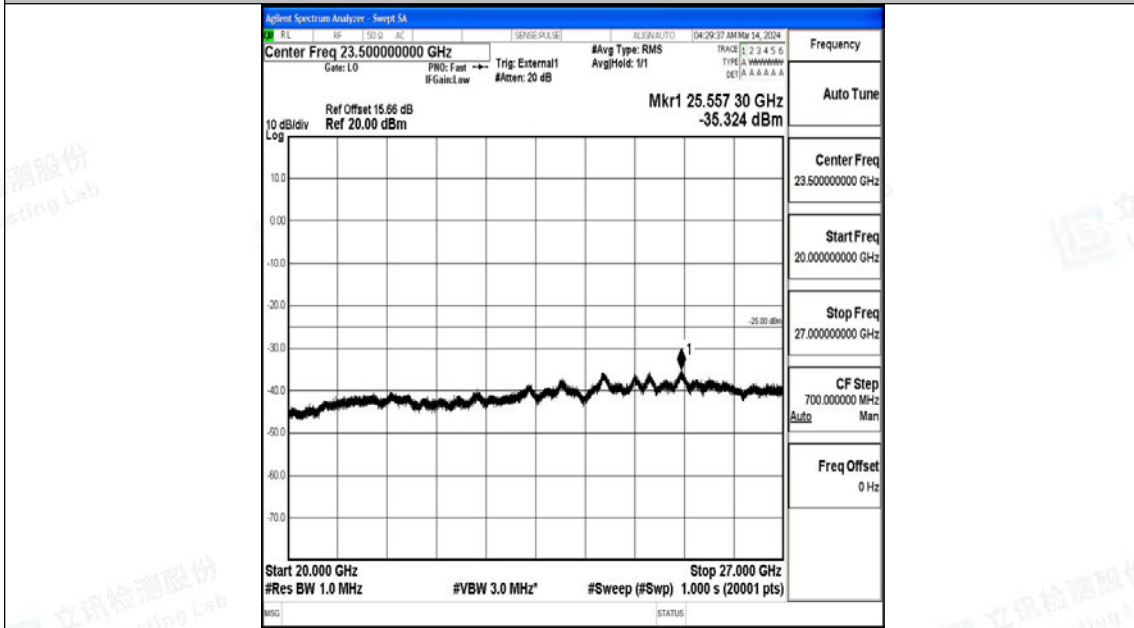

Band38_20MHz_16QAM_37850_1RB#0_0.15~30_0.15~30

Band38_20MHz_16QAM_37850_1RB#0_30~1000_30~1000

Band38_20MHz_16QAM_37850_1RB#0_1000~20000_1000~20000

Band38_20MHz_16QAM_37850_1RB#0_20000~27000_20000~27000

Band38_20MHz_QPSK_38000_1RB#0_0.009~0.15_0.009~0.15