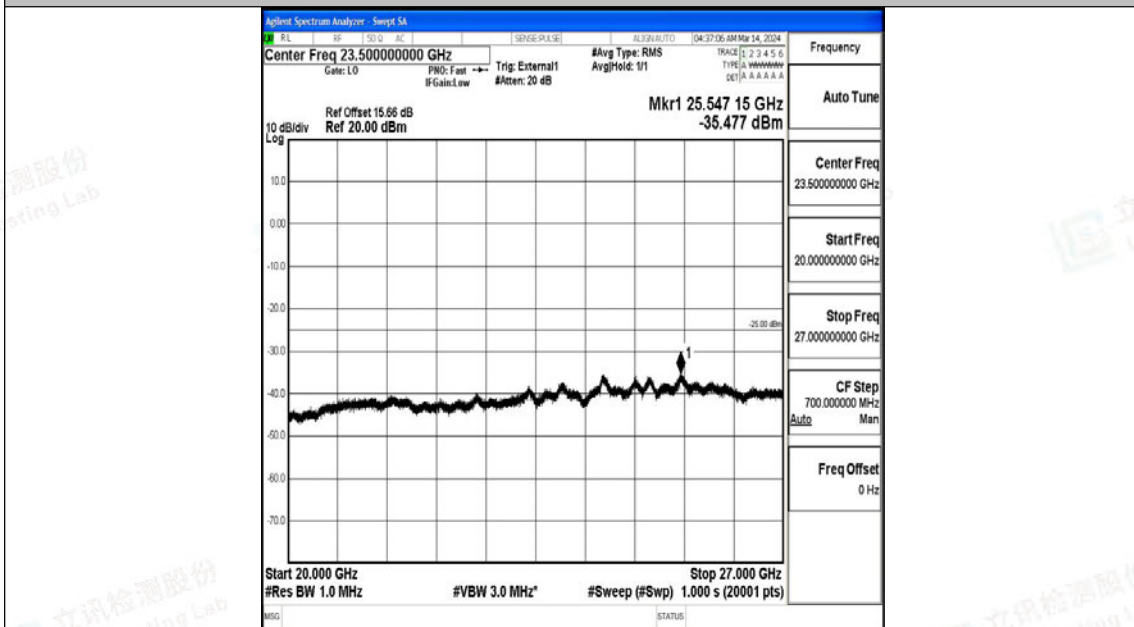

Band38_20MHz_16QAM_38150_1RB#0_0.15~30_0.15~30

Band38_20MHz_16QAM_38150_1RB#0_30~1000_30~1000

Band38_20MHz_16QAM_38150_1RB#0_1000~20000_1000~20000

Band38_20MHz_16QAM_38150_1RB#0_20000~27000_20000~27000