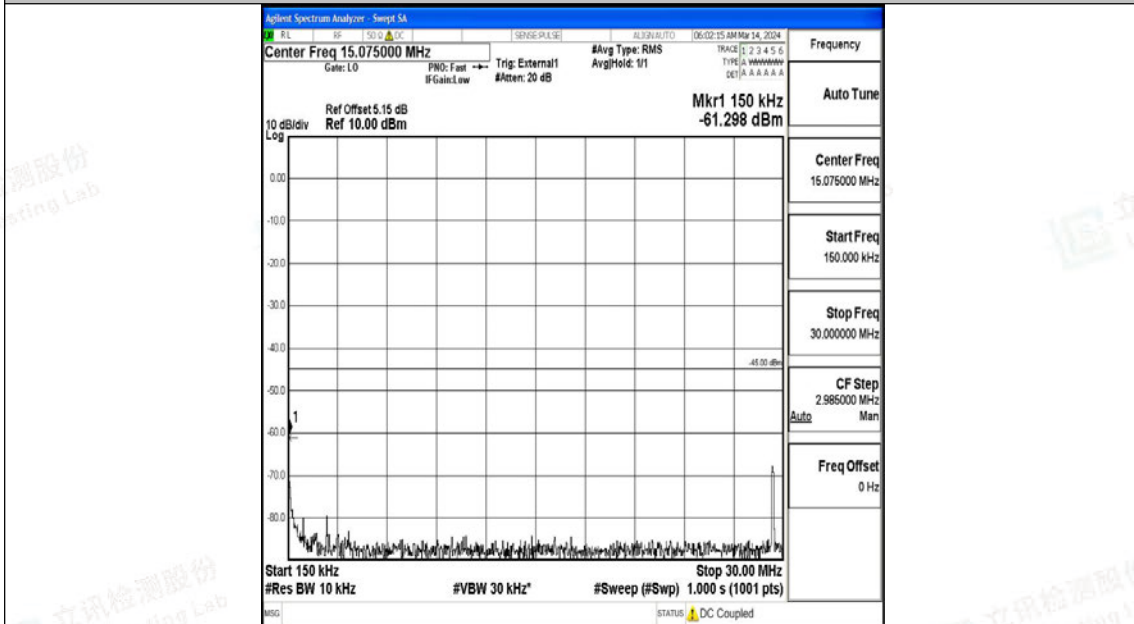

Band38_10MHz_16QAM_37800_1RB#0_0.15~30_0.15~30

Band38_10MHz_16QAM_37800_1RB#0_30~1000_30~1000

Band38_10MHz_16QAM_37800_1RB#0_1000~20000_1000~20000

Band38_10MHz_16QAM_37800_1RB#0_20000~27000_20000~27000

Band38_10MHz_QPSK_38000_1RB#0_0.009~0.15_0.009~0.15