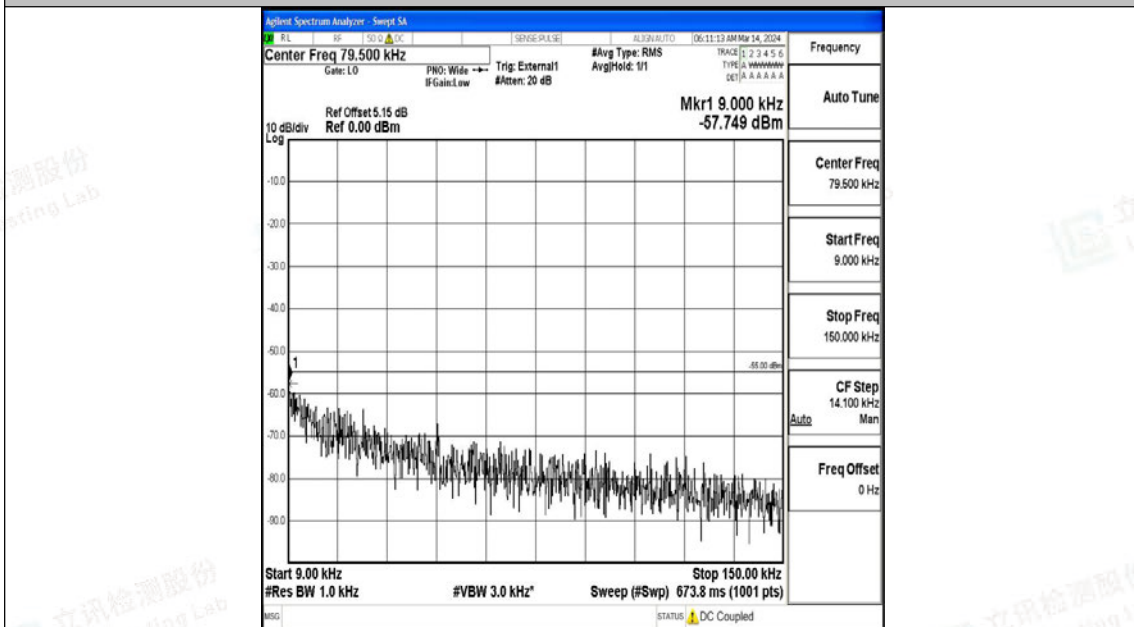

Band38_15MHz_QPSK_37825_1RB#0_0.15~30_0.15~30

Band38_15MHz_QPSK_37825_1RB#0_30~1000_30~1000

Band38_15MHz_QPSK_37825_1RB#0_1000~20000_1000~20000

Band38_15MHz_QPSK_37825_1RB#0_20000~27000_20000~27000

Band38_15MHz_16QAM_37825_1RB#0_0.009~0.15_0.009~0.15