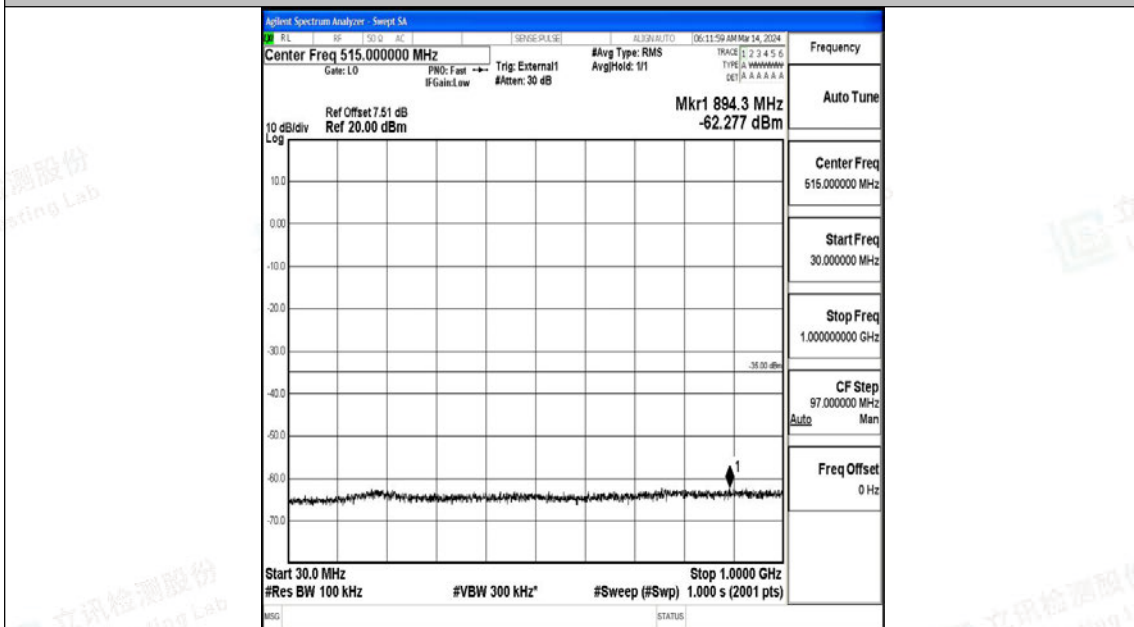

Band38_15MHz_16QAM_37825_1RB#0_0.15~30_0.15~30

Band38_15MHz_16QAM_37825_1RB#0_30~1000_30~1000