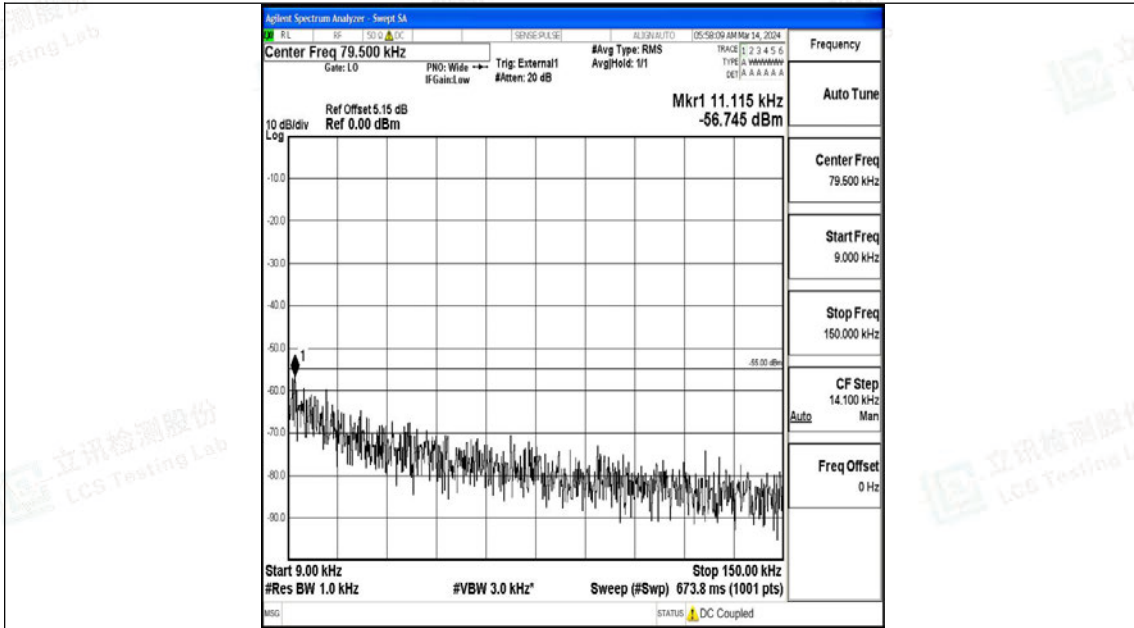

Band38_5MHz_16QAM_38225_1RB#0_30~1000_30~1000

Band38_5MHz_16QAM_38225_1RB#0_1000~20000_1000~20000

Band38_5MHz_16QAM_38225_1RB#0_20000~27000_20000~27000

Band38_10MHz_QPSK_37800_1RB#0_0.009~0.15_0.009~0.15