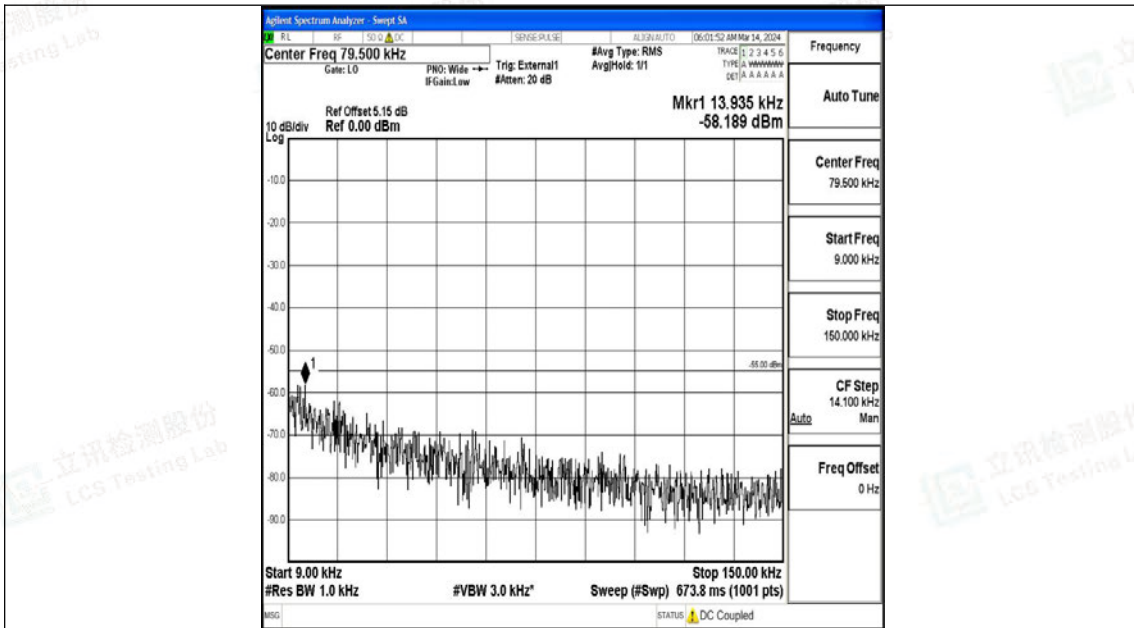

Band38_10MHz_16QAM_37800_1RB#0_0.15~30_0.15~30

Band38_10MHz_16QAM_37800_1RB#0_30~1000_30~1000

Band38_10MHz_16QAM_37800_1RB#0_1000~20000_1000~20000

Band38_10MHz_16QAM_37800_1RB#0_20000~27000_20000~27000

Band38_10MHz_QPSK_38000_1RB#0_0.009~0.15_0.009~0.15