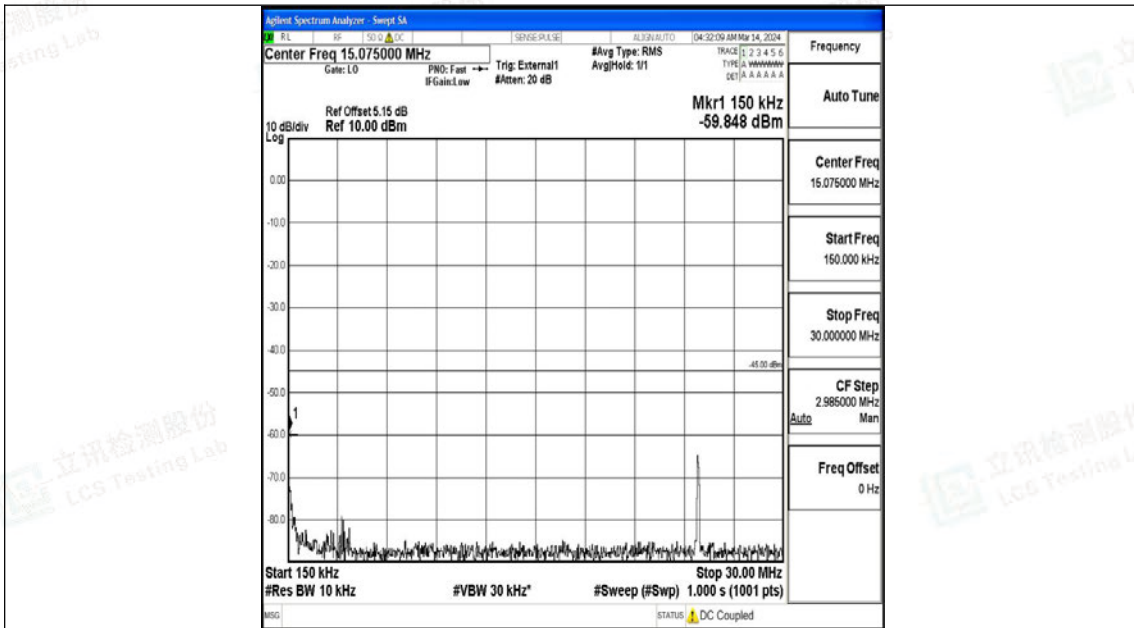

Band38_20MHz_QPSK_38000_1RB#0_0.15~30_0.15~30

Band38_20MHz_QPSK_38000_1RB#0_30~1000_30~1000

Band38_20MHz_QPSK_38000_1RB#0_1000~20000_1000~20000

Band38_20MHz_QPSK_38000_1RB#0_20000~27000_20000~27000

Band38_20MHz_16QAM_38000_1RB#0_0.009~0.15_0.009~0.15