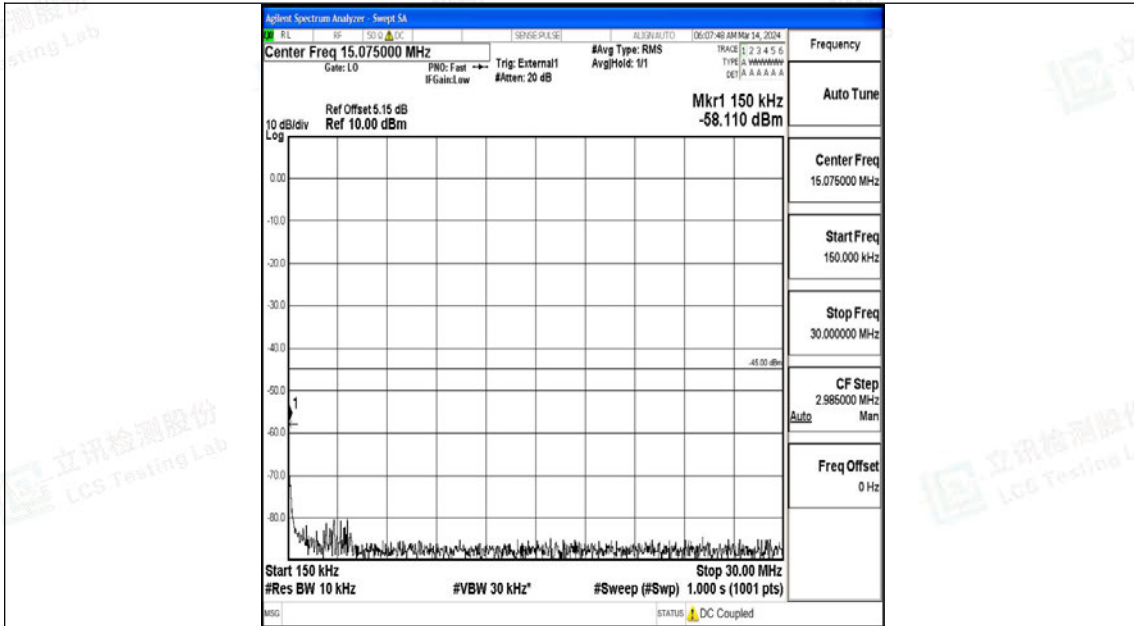

Band38_10MHz_QPSK_38200_1RB#0_0.15~30_0.15~30

Band38_10MHz_QPSK_38200_1RB#0_30~1000_30~1000

Band38_10MHz_QPSK_38200_1RB#0_1000~20000_1000~20000

Band38_10MHz_QPSK_38200_1RB#0_20000~27000_20000~27000

Band38_10MHz_16QAM_38200_1RB#0_0.009~0.15_0.009~0.15