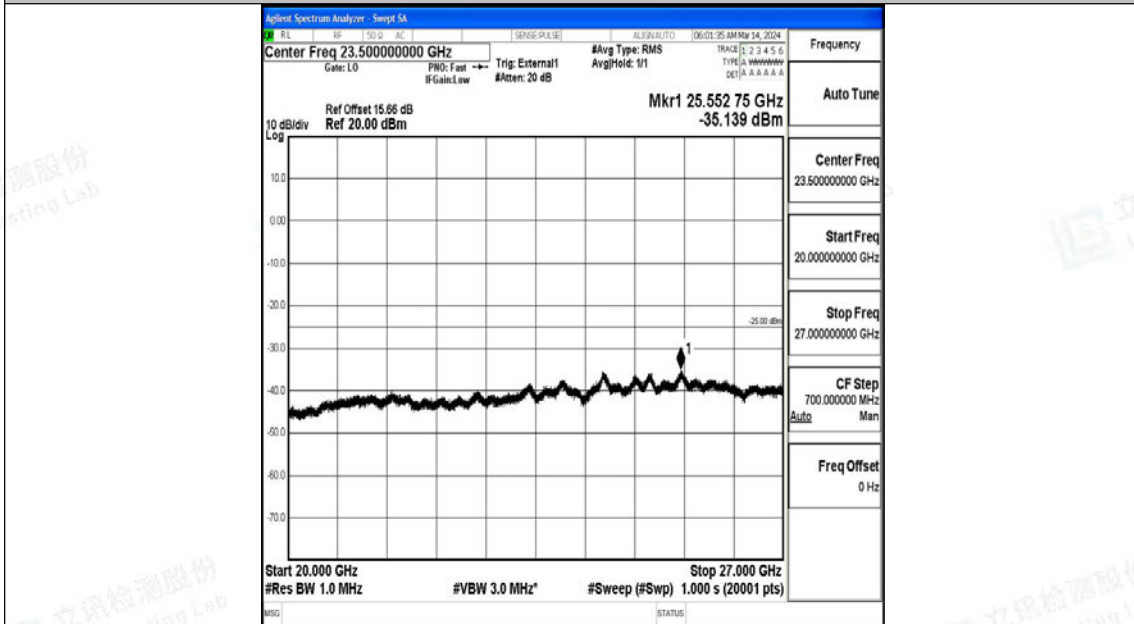

Band38_10MHz_16QAM_37800_1RB#0_0.15~30_0.15~30

Band38_10MHz_16QAM_37800_1RB#0_30~1000_30~1000

Band38_10MHz_16QAM_37800_1RB#0_1000~20000_1000~20000

Band38_10MHz_16QAM_37800_1RB#0_20000~27000_20000~27000

Band38_10MHz_QPSK_38000_1RB#0_0.009~0.15_0.009~0.15