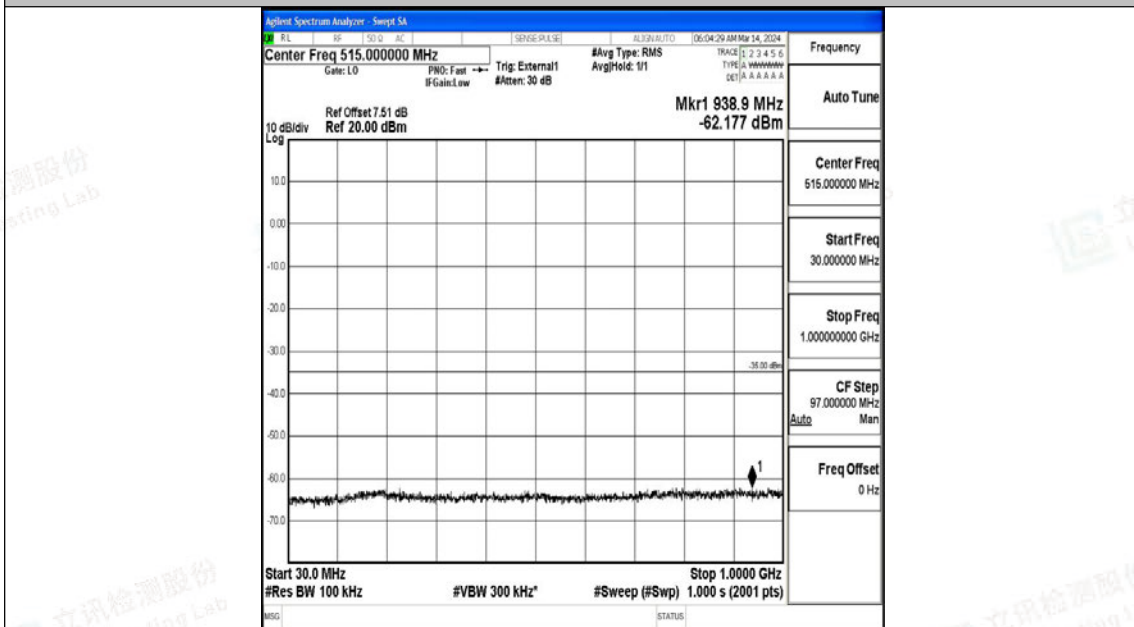

Band38_10MHz_16QAM_38000_1RB#0_0.15~30_0.15~30

Band38_10MHz_16QAM_38000_1RB#0_30~1000_30~1000