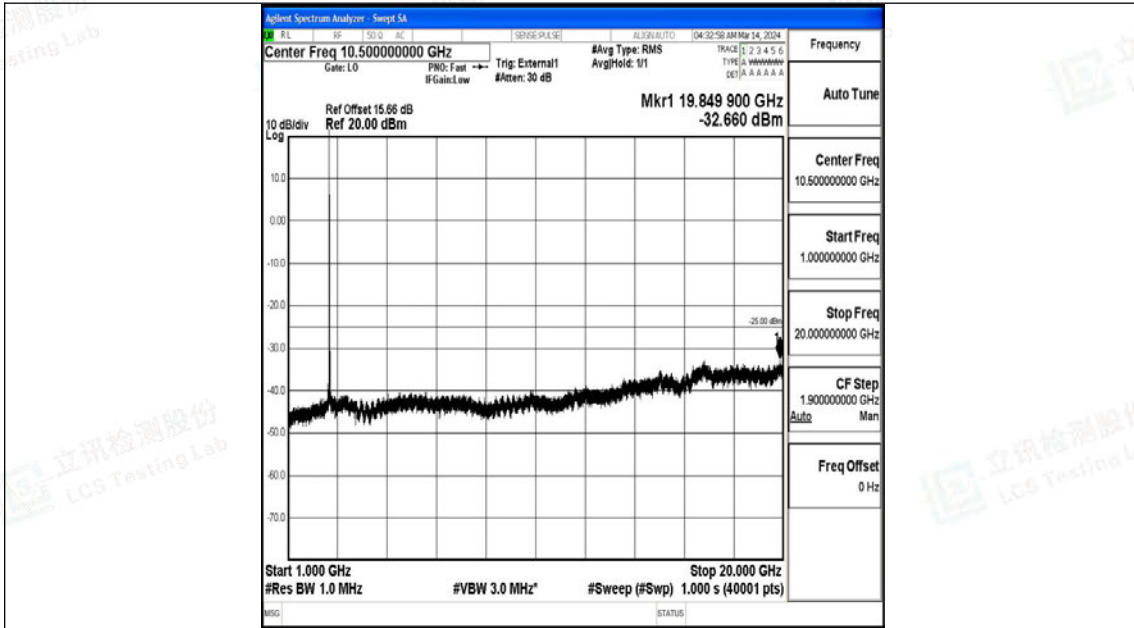

Band38_20MHz_16QAM_38000_1RB#0_30~1000_30~1000

Band38_20MHz_16QAM_38000_1RB#0_1000~20000_1000~20000