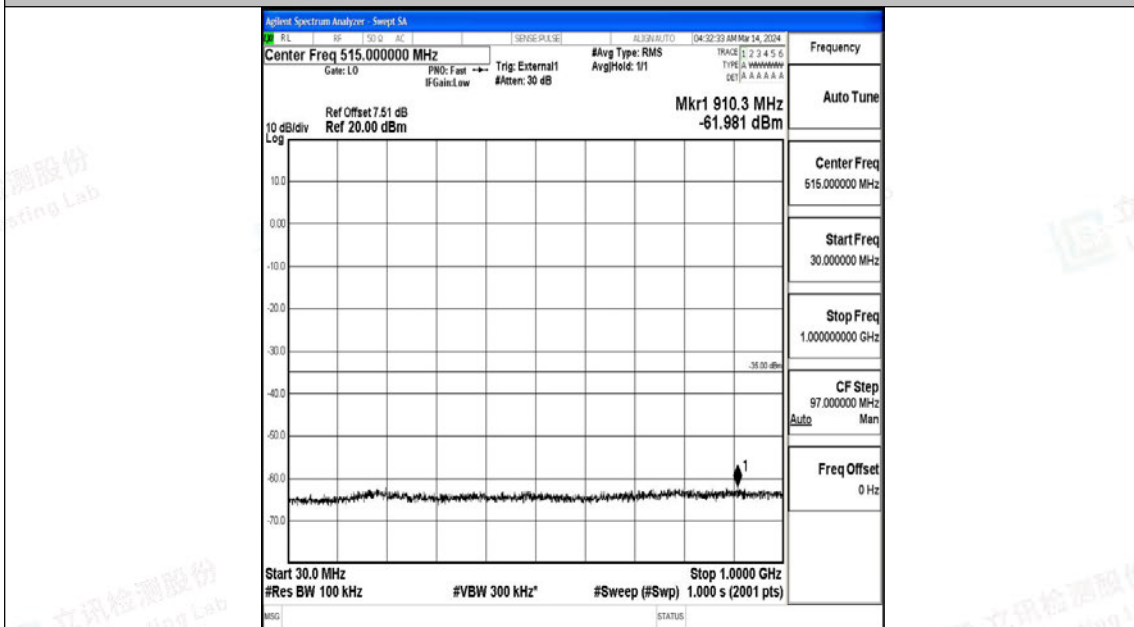

Band38_20MHz_16QAM_38000_1RB#0_0.15~30_0.15~30

Band38_20MHz_16QAM_38000_1RB#0_30~1000_30~1000