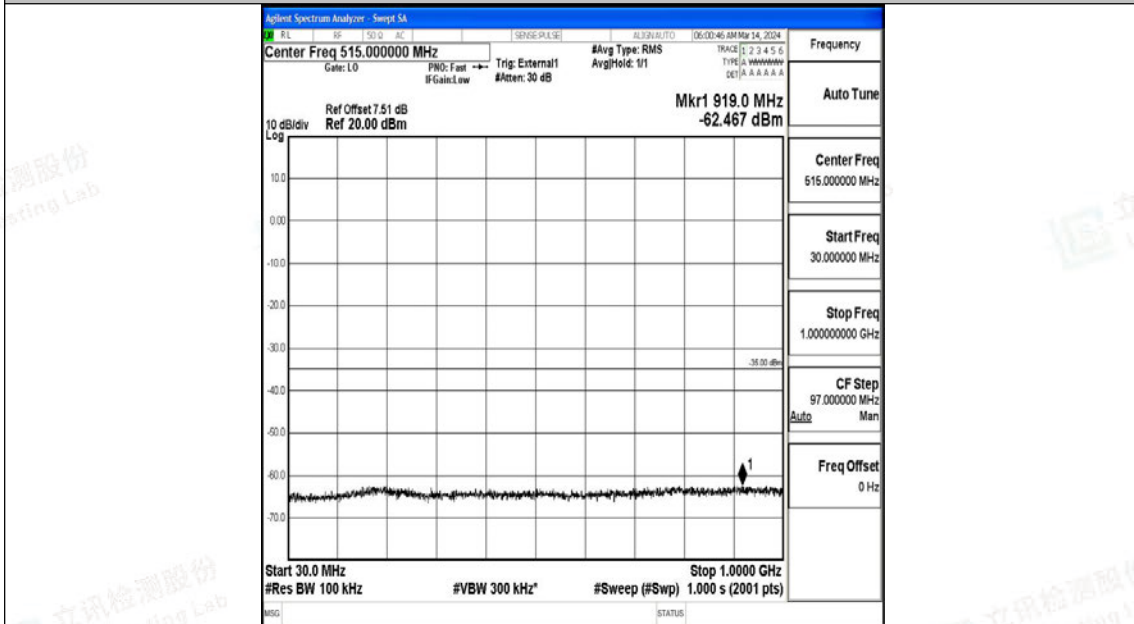

Band38_10MHz_16QAM_37800_1RB#0_0.15~30_0.15~30

Band38_10MHz_16QAM_37800_1RB#0_30~1000_30~1000