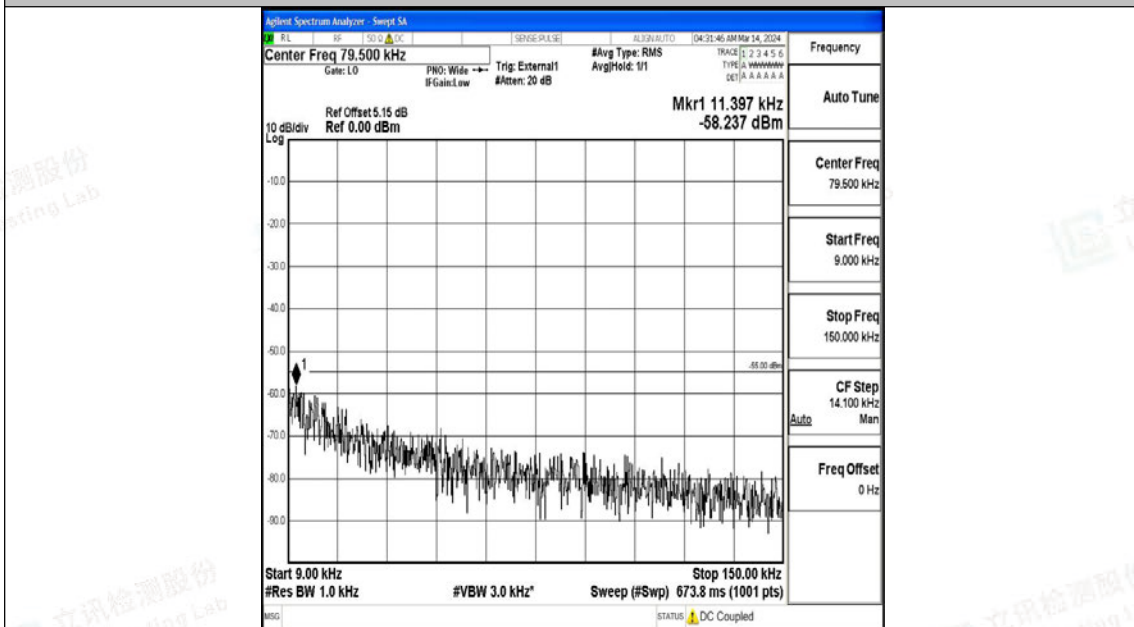

Band38_20MHz_QPSK_38000_1RB#0_0.15~30_0.15~30

Band38_20MHz_QPSK_38000_1RB#0_30~1000_30~1000

Band38_20MHz_QPSK_38000_1RB#0_1000~20000_1000~20000

Band38_20MHz_QPSK_38000_1RB#0_20000~27000_20000~27000

Band38_20MHz_16QAM_38000_1RB#0_0.009~0.15_0.009~0.15