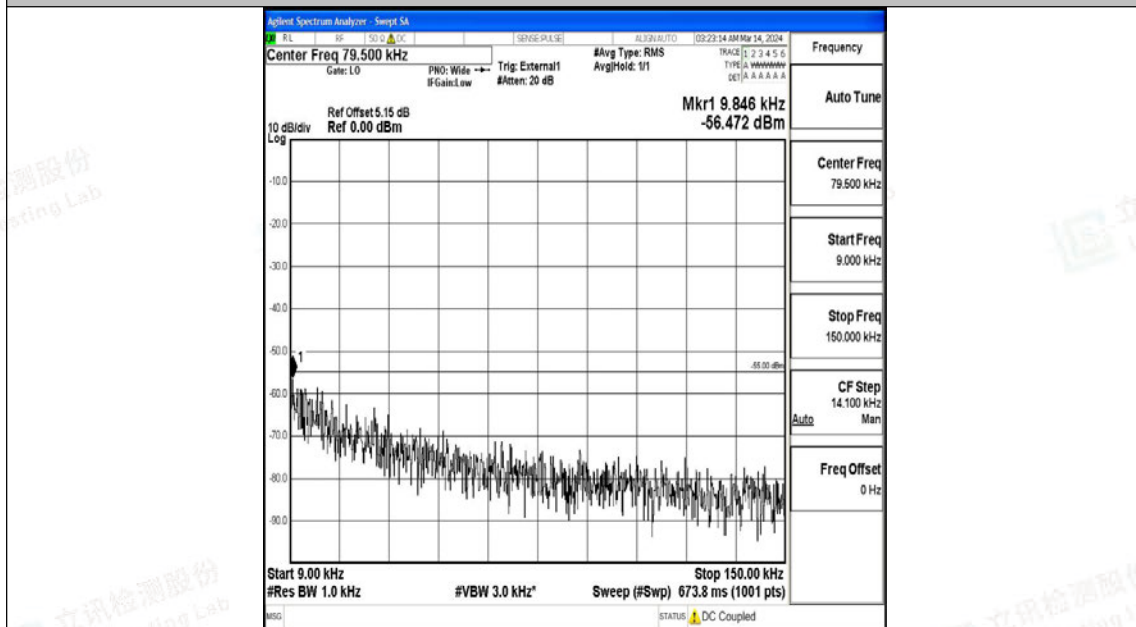

Band38_5MHz_QPSK_38225_1RB#0_30~1000_30~1000

Band38_5MHz_QPSK_38225_1RB#0_1000~20000_1000~20000

Band38_5MHz_QPSK_38225_1RB#0_20000~27000_20000~27000

Band38_5MHz_16QAM_38225_1RB#0_0.009~0.15_0.009~0.15

Band38_5MHz_16QAM_38225_1RB#0_0.15~30_0.15~30