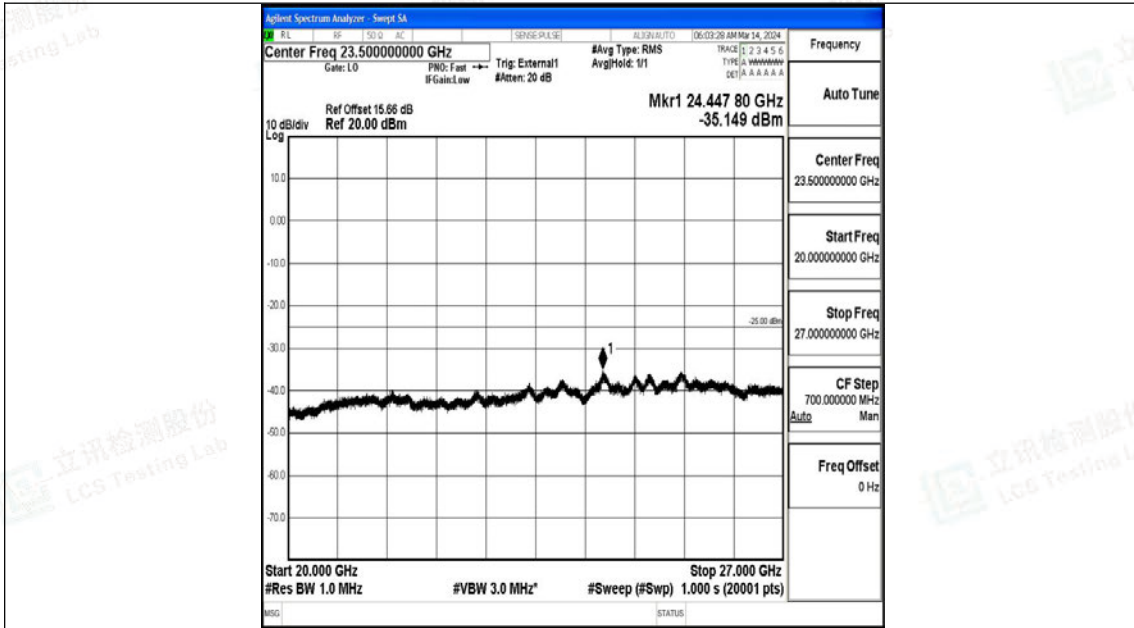

Band38_10MHz_QPSK_38000_1RB#0_0.15~30_0.15~30

Band38_10MHz_QPSK_38000_1RB#0_30~1000_30~1000

Band38_10MHz_QPSK_38000_1RB#0_1000~20000_1000~20000

Band38_10MHz_QPSK_38000_1RB#0_20000~27000_20000~27000

Band38_10MHz_16QAM_38000_1RB#0_0.009~0.15_0.009~0.15