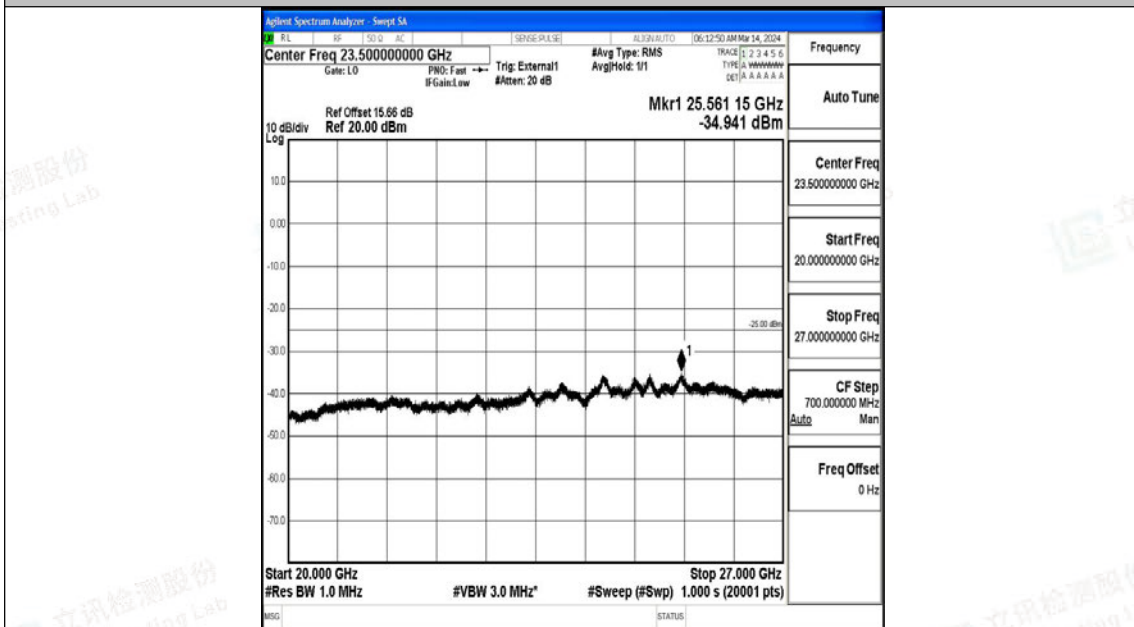

Band38_15MHz_16QAM_37825_1RB#0_0.15~30_0.15~30

Band38_15MHz_16QAM_37825_1RB#0_30~1000_30~1000

Band38_15MHz_16QAM_37825_1RB#0_1000~20000_1000~20000

Band38_15MHz_16QAM_37825_1RB#0_20000~27000_20000~27000

Band38_15MHz_QPSK_38000_1RB#0_0.009~0.15_0.009~0.15