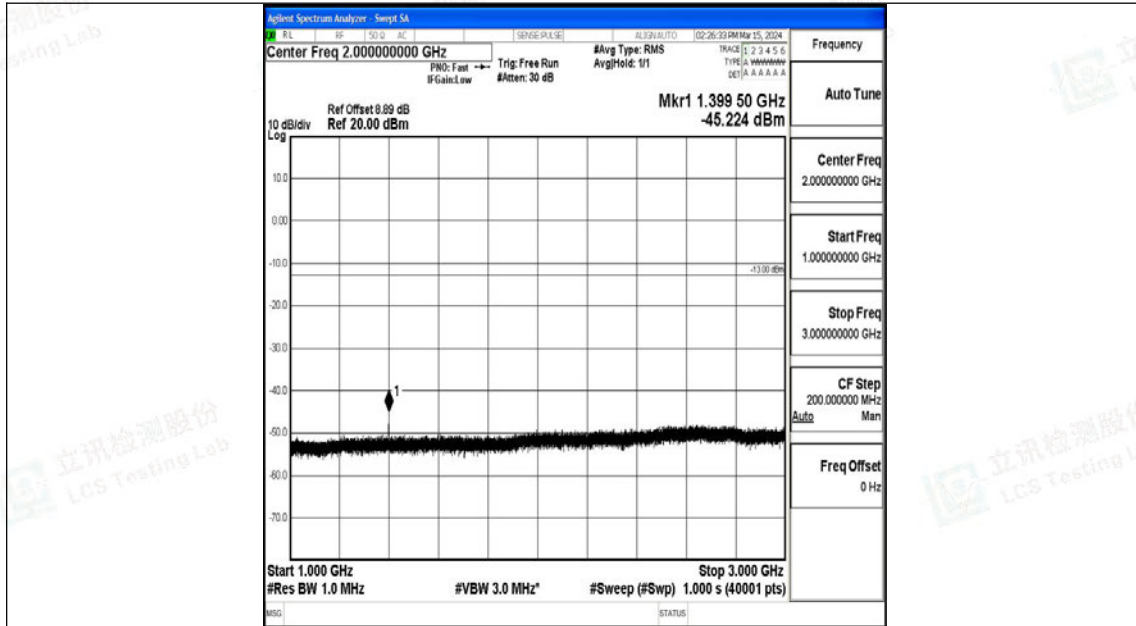

Band12_10MHz_16QAM_23060_1RB#0_30~1000_30~1000

Band12_10MHz_16QAM_23060_1RB#0_1000~3000_1000~3000