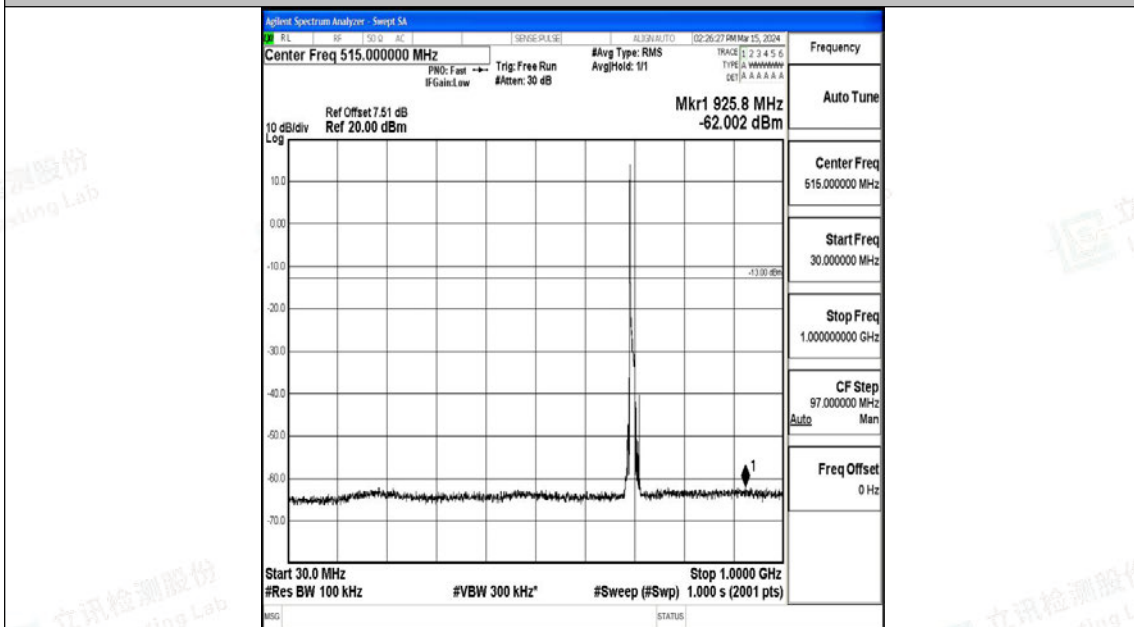

Band12_10MHz_16QAM_23060_1RB#0_0.15~30_0.15~30

Band12_10MHz_16QAM_23060_1RB#0_30~1000_30~1000