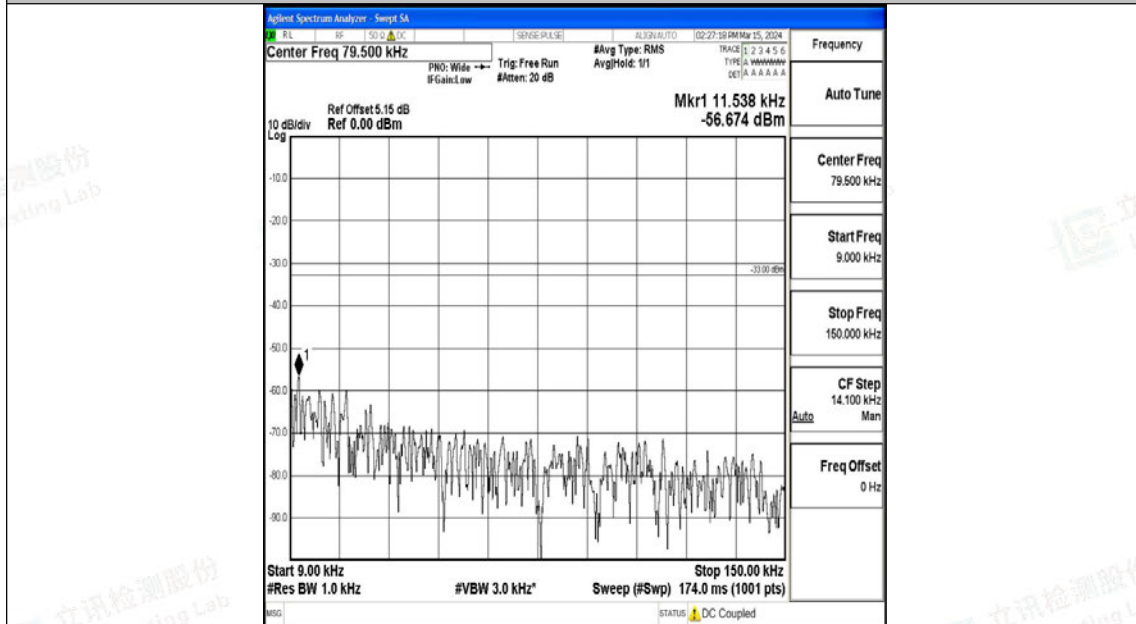

Band12_10MHz_QPSK_23095_1RB#0_3000~10000_3000~10000

Band12_10MHz_16QAM_23095_1RB#0_0.009~0.15_0.009~0.15