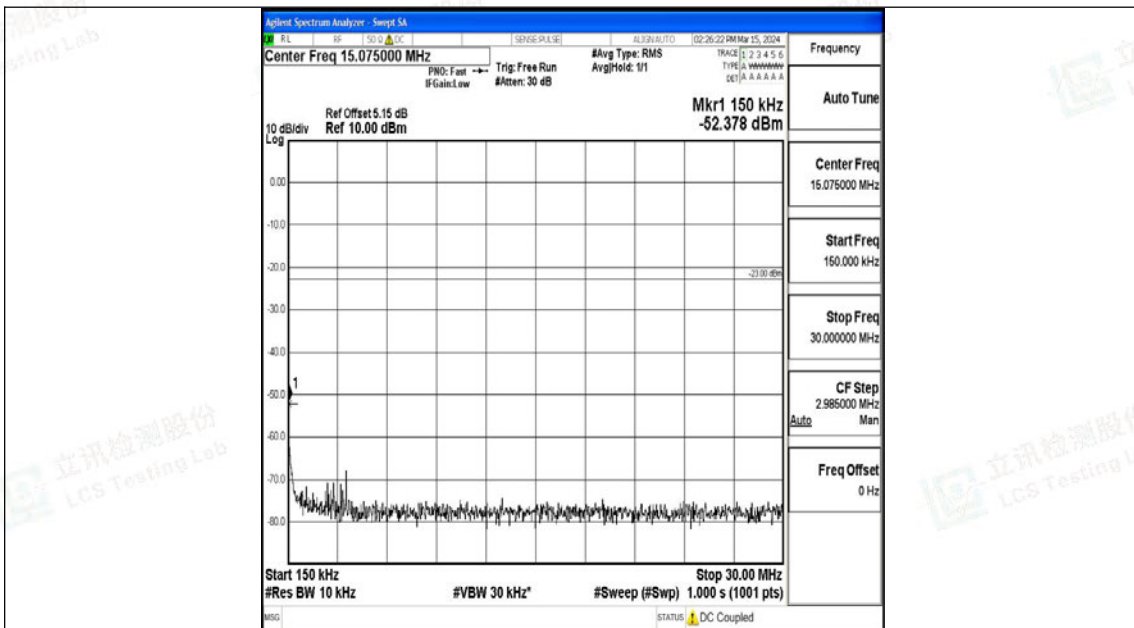

Band12\_10MHz\_QPSK\_23060\_1RB#0\_30~1000\_30~1000

Band12\_10MHz\_QPSK\_23060\_1RB#0\_1000~3000\_1000~3000

Band12\_10MHz\_QPSK\_23060\_1RB#0\_3000~10000\_3000~10000

Band12\_10MHz\_16QAM\_23060\_1RB#0\_0.009~0.15\_0.009~0.15