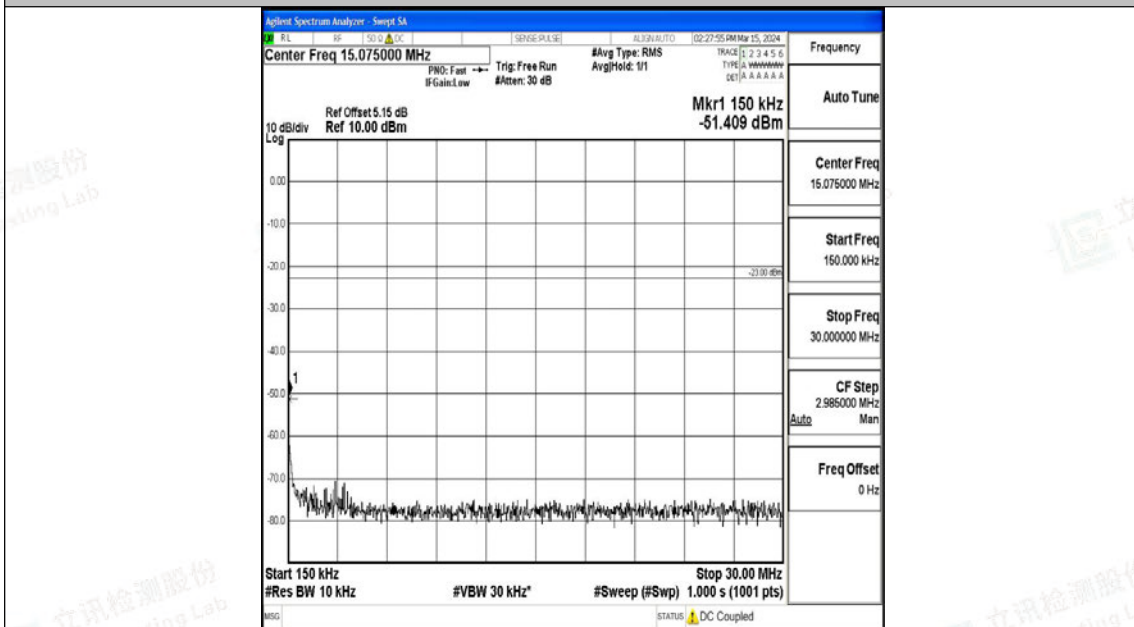

Band12\_10MHz\_16QAM\_23095\_1RB#0\_1000~3000\_1000~3000

Band12\_10MHz\_16QAM\_23095\_1RB#0\_3000~10000\_3000~10000

Band12\_10MHz\_QPSK\_23130\_1RB#0\_0.009~0.15\_0.009~0.15

Band12\_10MHz\_QPSK\_23130\_1RB#0\_0.15~30\_0.15~30