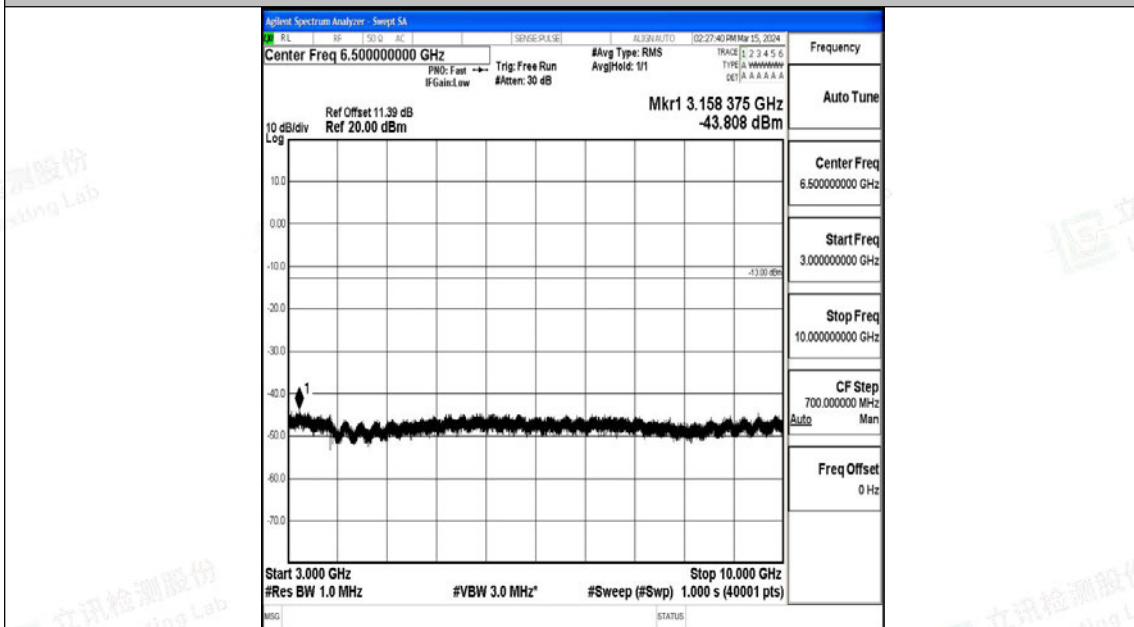

Band12_10MHz_16QAM_23095_1RB#0_1000~3000_1000~3000

Band12_10MHz_16QAM_23095_1RB#0_3000~10000_3000~10000