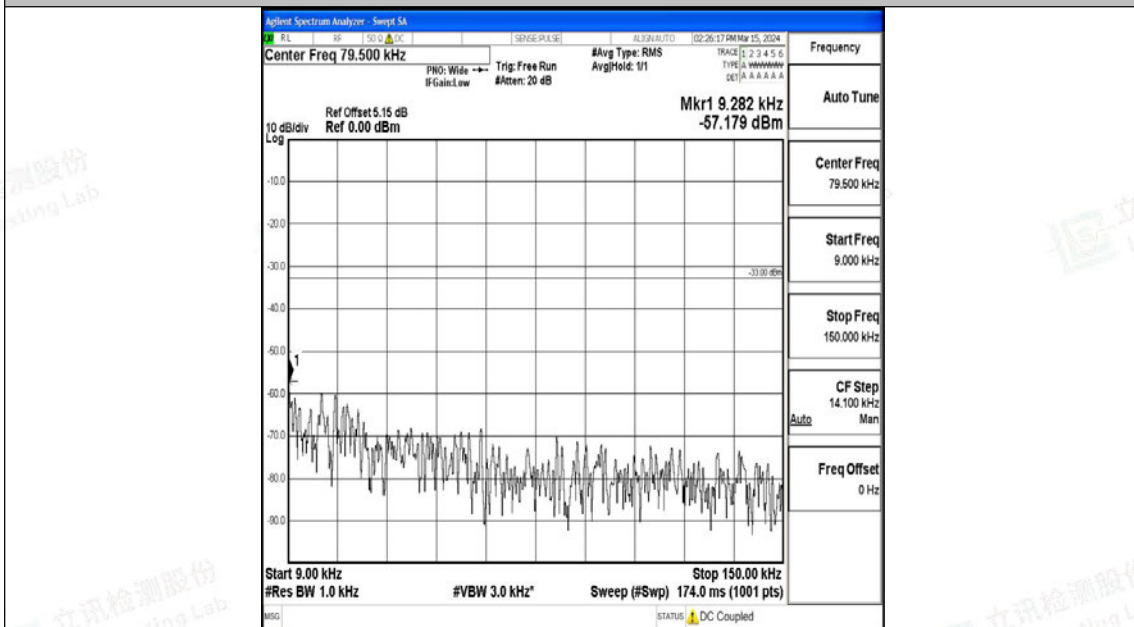

Band12\_10MHz\_QPSK\_23060\_1RB#0\_30~1000\_30~1000

Band12\_10MHz\_QPSK\_23060\_1RB#0\_1000~3000\_1000~3000

Band12\_10MHz\_QPSK\_23060\_1RB#0\_3000~10000\_3000~10000

Band12\_10MHz\_16QAM\_23060\_1RB#0\_0.009~0.15\_0.009~0.15