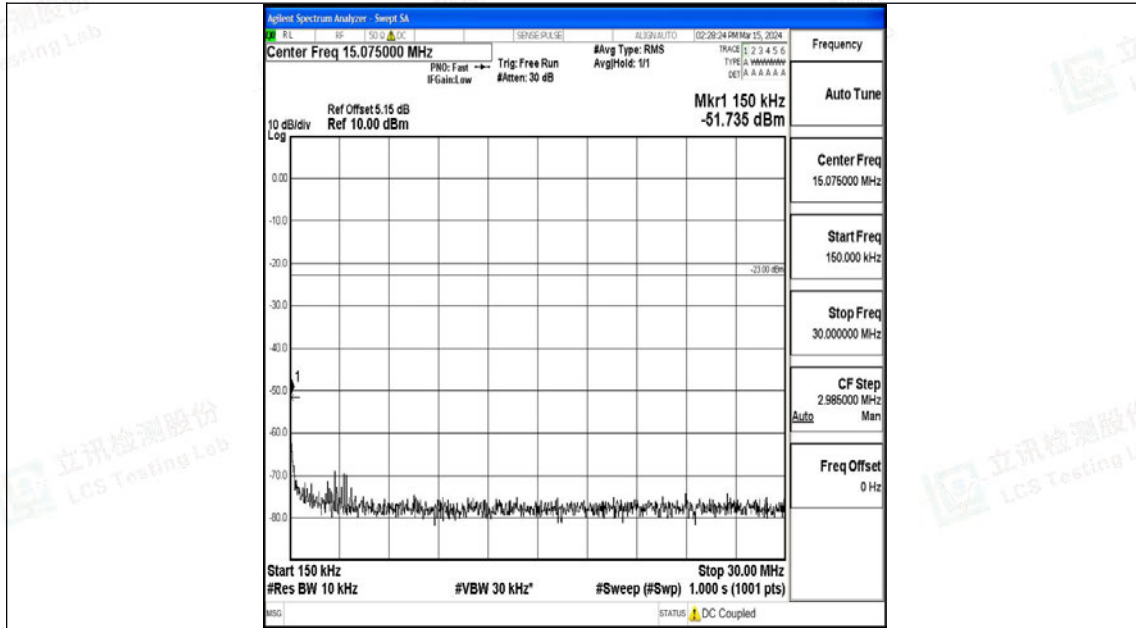

Band12\_10MHz\_QPSK\_23130\_1RB#0\_30~1000\_30~1000

Band12\_10MHz\_QPSK\_23130\_1RB#0\_1000~3000\_1000~3000

Band12\_10MHz\_QPSK\_23130\_1RB#0\_3000~10000\_3000~10000

Band12\_10MHz\_16QAM\_23130\_1RB#0\_0.009~0.15\_0.009~0.15