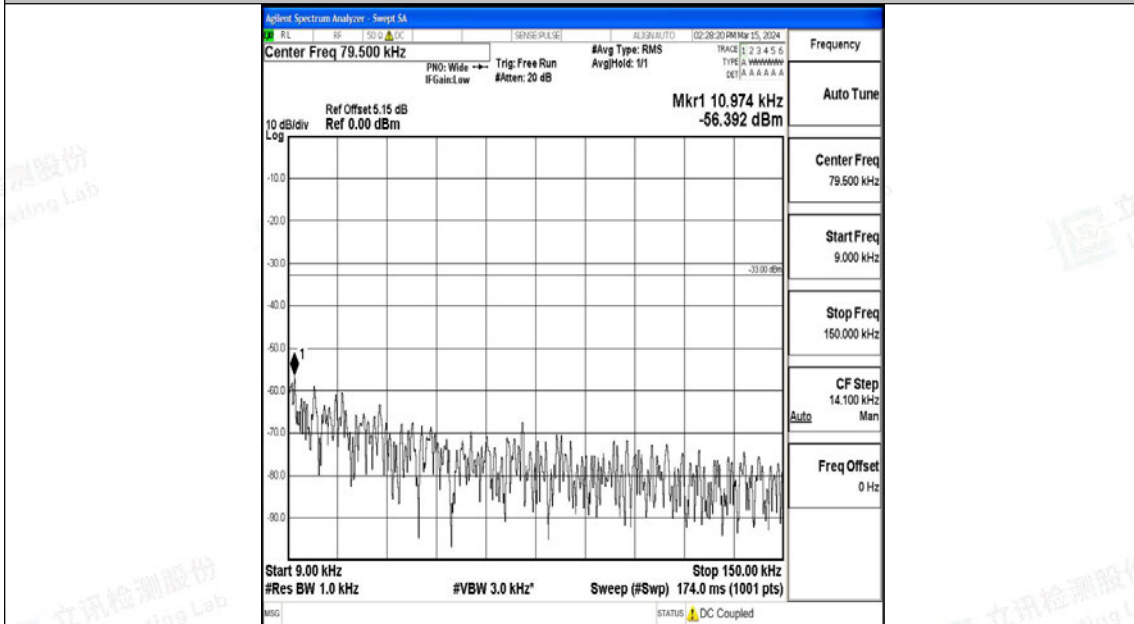

Band12\_10MHz\_QPSK\_23130\_1RB#0\_30~1000\_30~1000

Band12\_10MHz\_QPSK\_23130\_1RB#0\_1000~3000\_1000~3000

Band12\_10MHz\_QPSK\_23130\_1RB#0\_3000~10000\_3000~10000

Band12\_10MHz\_16QAM\_23130\_1RB#0\_0.009~0.15\_0.009~0.15