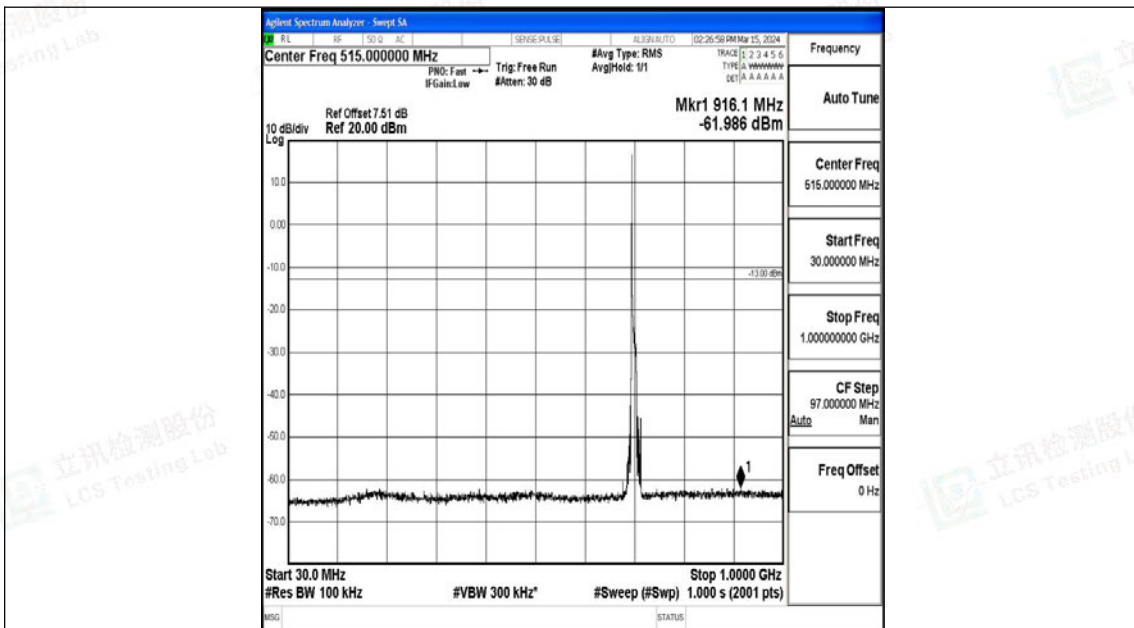

Band12_10MHz_QPSK_23095_1RB#0_0.15~30_0.15~30

Band12_10MHz_QPSK_23095_1RB#0_30~1000_30~1000