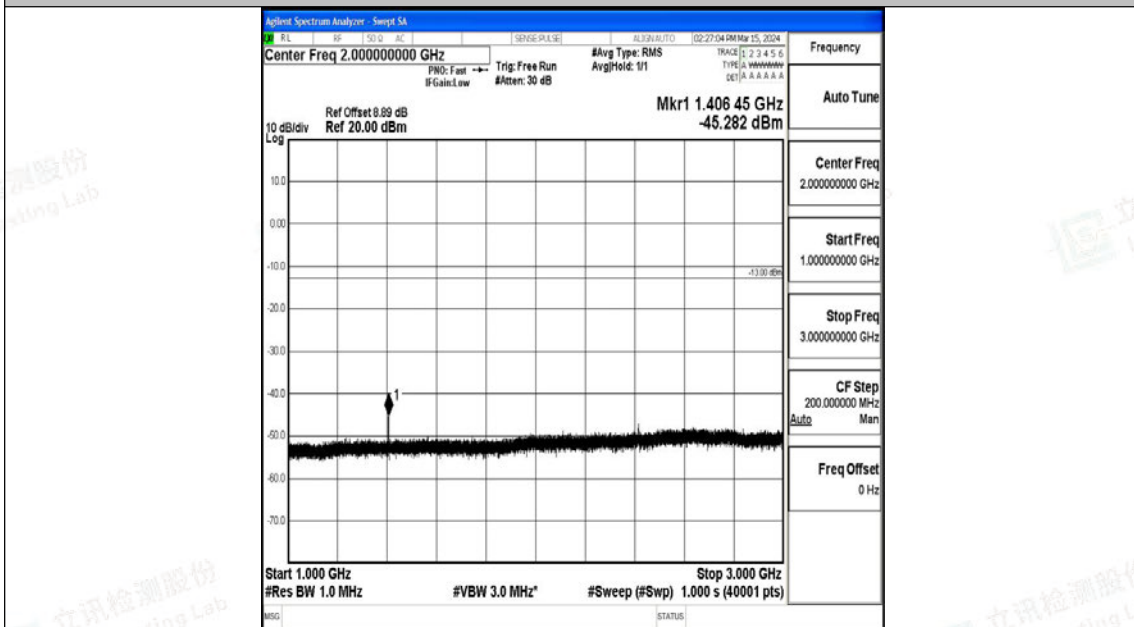

Band12\_10MHz\_QPSK\_23095\_1RB#0\_0.009~0.15\_0.009~0.15

Band12\_10MHz\_QPSK\_23095\_1RB#0\_0.15~30\_0.15~30

Band12\_10MHz\_QPSK\_23095\_1RB#0\_30~1000\_30~1000

Band12\_10MHz\_QPSK\_23095\_1RB#0\_1000~3000\_1000~3000