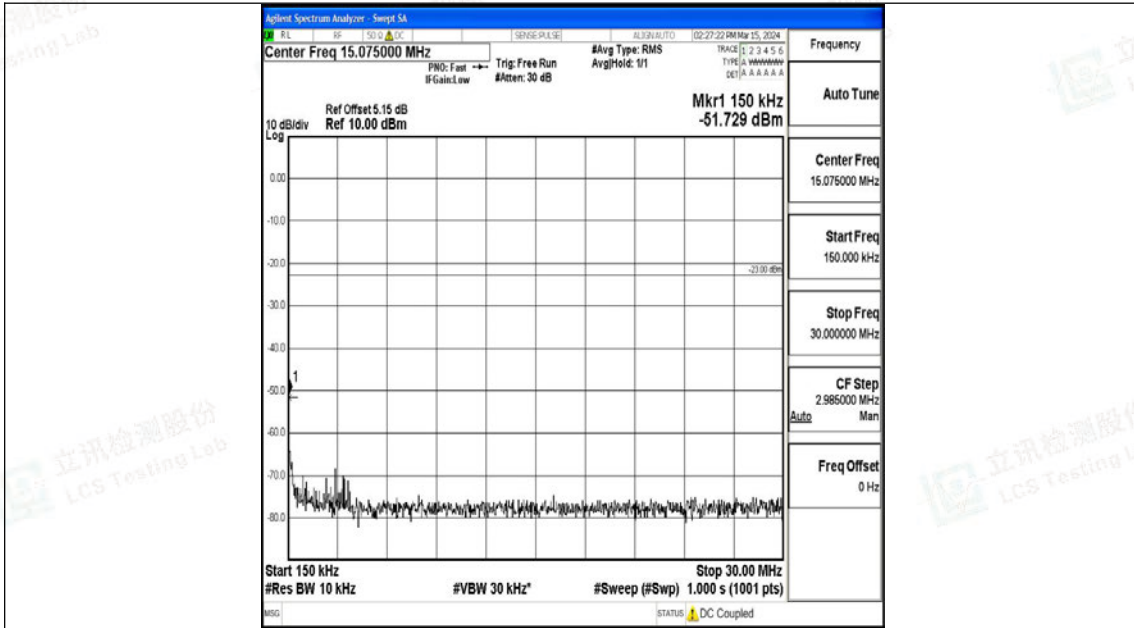

Band12_10MHz_16QAM_23095_1RB#0_0.009~0.15_0.009~0.15

Band12_10MHz_16QAM_23095_1RB#0_0.15~30_0.15~30