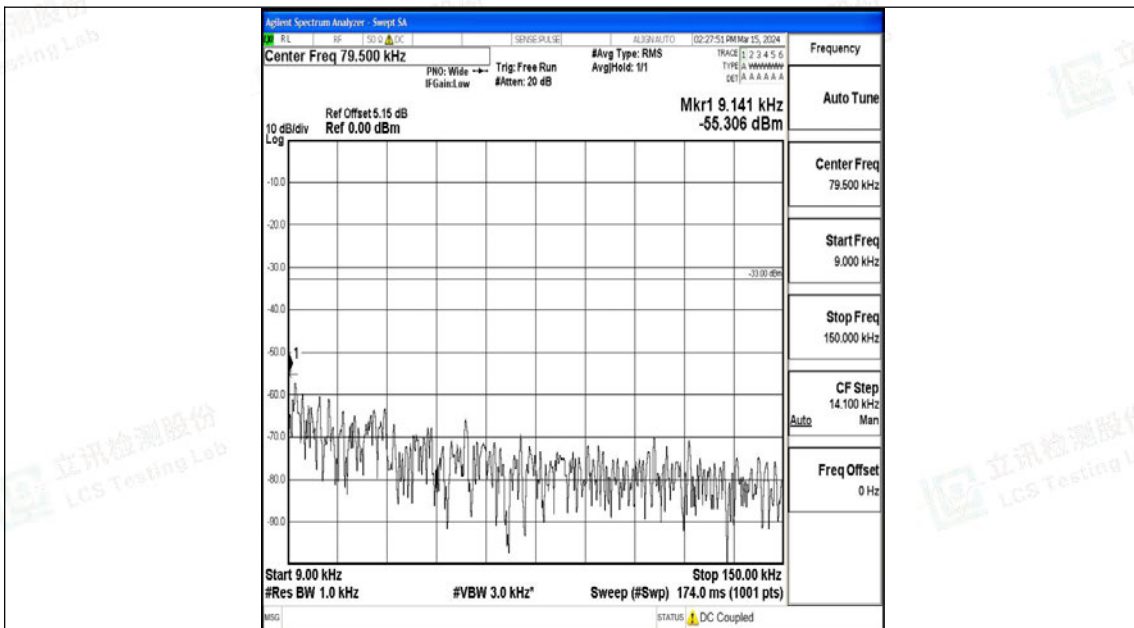

Band12_10MHz_16QAM_23095_1RB#0_3000~10000_3000~10000

Band12_10MHz_QPSK_23130_1RB#0_0.009~0.15_0.009~0.15