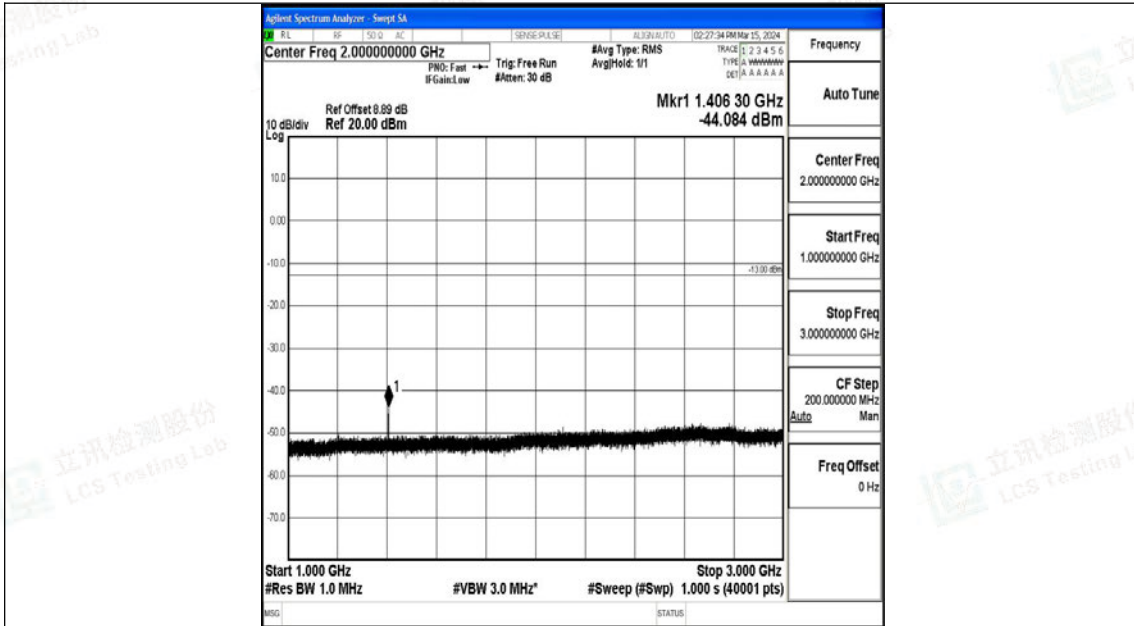

Band12\_10MHz\_QPSK\_23095\_1RB#0\_3000~10000\_3000~10000

Band12\_10MHz\_16QAM\_23095\_1RB#0\_0.009~0.15\_0.009~0.15

Band12\_10MHz\_16QAM\_23095\_1RB#0\_0.15~30\_0.15~30

Band12\_10MHz\_16QAM\_23095\_1RB#0\_30~1000\_30~1000