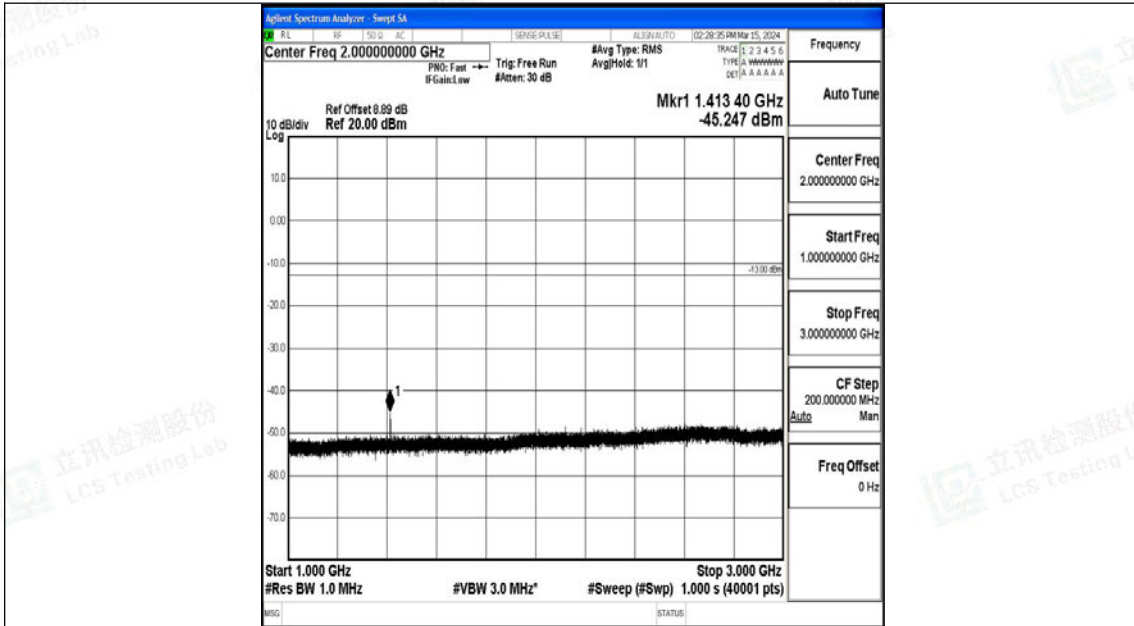

Band12_10MHz_16QAM_23130_1RB#0_30~1000_30~1000

Band12_10MHz_16QAM_23130_1RB#0_1000~3000_1000~3000