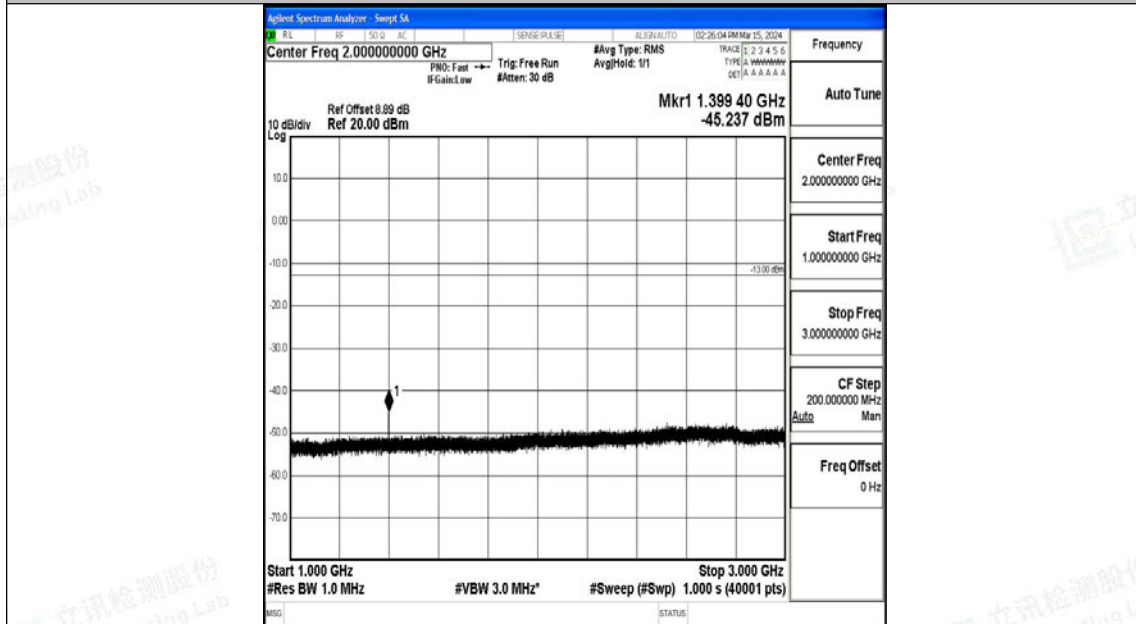

Band12_10MHz_QPSK_23060_1RB#0_30~1000_30~1000

Band12_10MHz_QPSK_23060_1RB#0_1000~3000_1000~3000