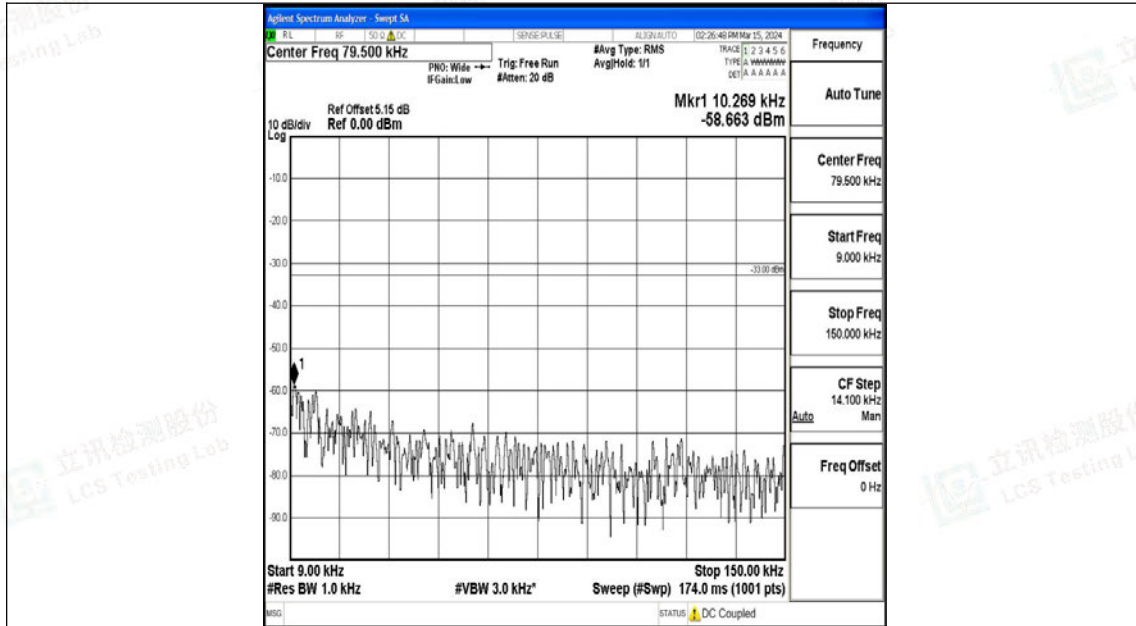

Band12\_10MHz\_16QAM\_23060\_1RB#0\_0.15~30\_0.15~30

Band12\_10MHz\_16QAM\_23060\_1RB#0\_30~1000\_30~1000

Band12\_10MHz\_16QAM\_23060\_1RB#0\_1000~3000\_1000~3000

Band12\_10MHz\_16QAM\_23060\_1RB#0\_3000~10000\_3000~10000