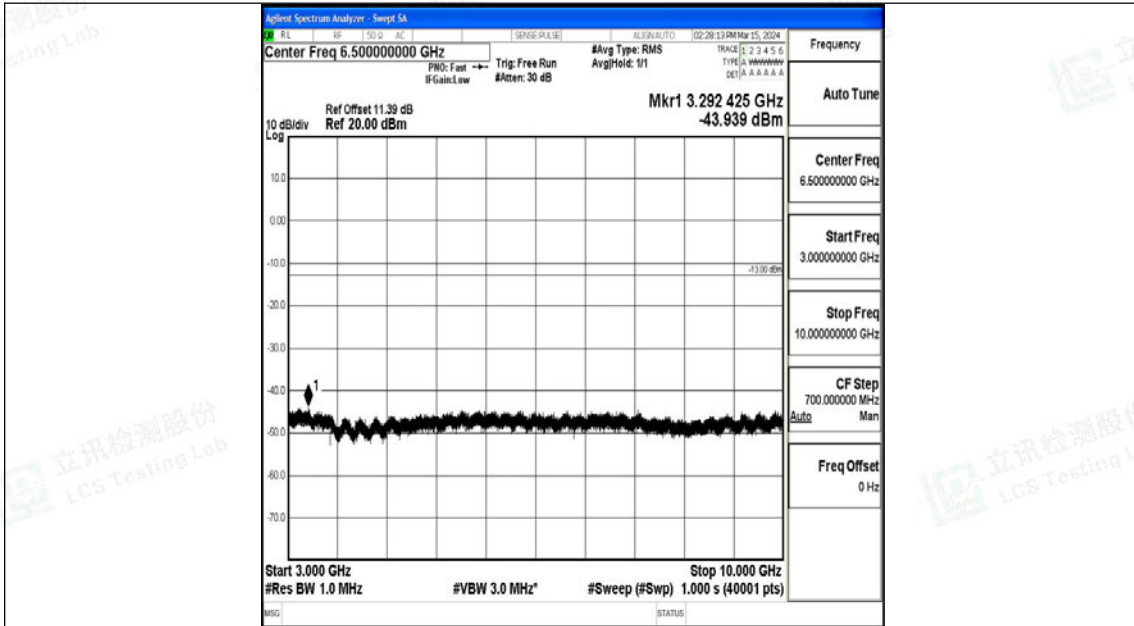

Band12_10MHz_QPSK_23130_1RB#0_1000~3000_1000~3000

Band12_10MHz_QPSK_23130_1RB#0_3000~10000_3000~10000