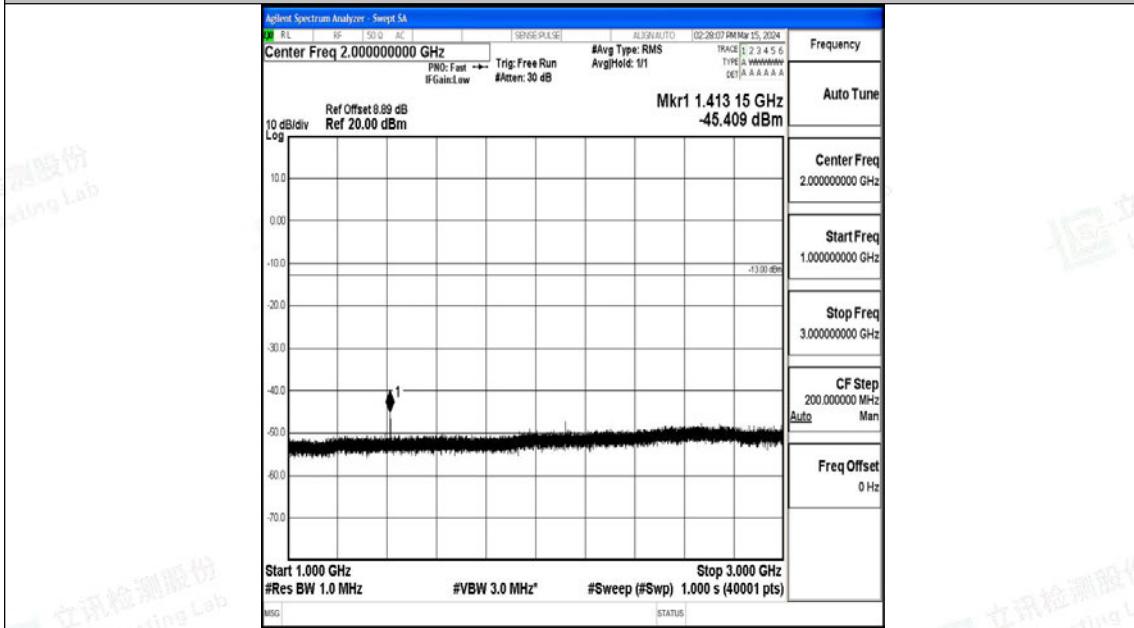

Band12_10MHz_QPSK_23130_1RB#0_30~1000_30~1000

Band12_10MHz_QPSK_23130_1RB#0_1000~3000_1000~3000