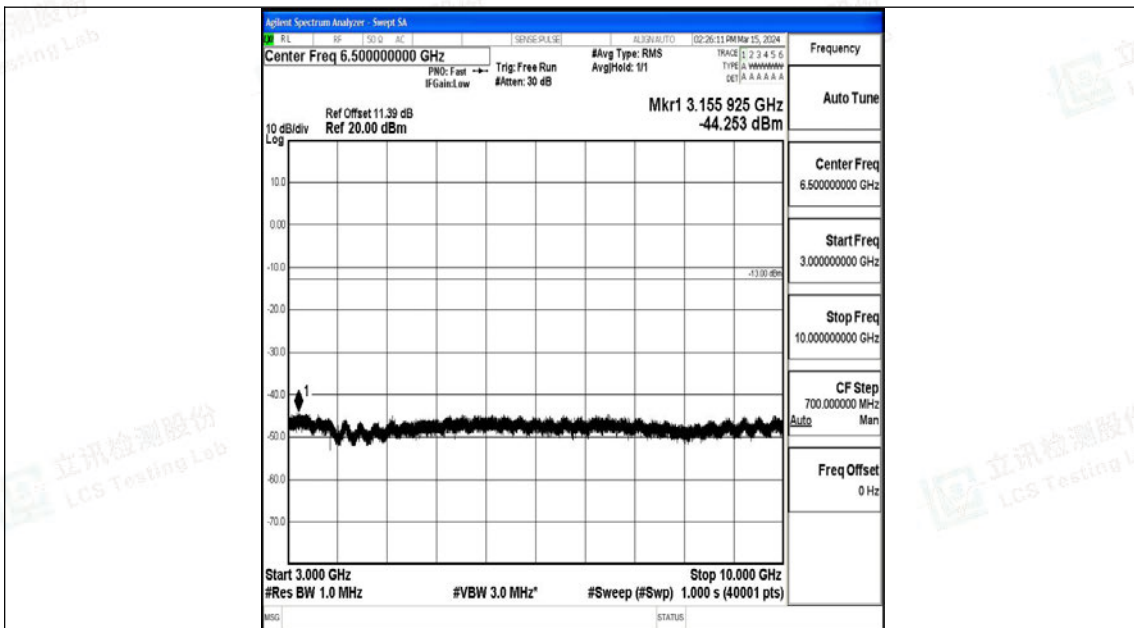

Band12_10MHz_QPSK_23060_1RB#0_1000~3000_1000~3000

Band12_10MHz_QPSK_23060_1RB#0_3000~10000_3000~10000