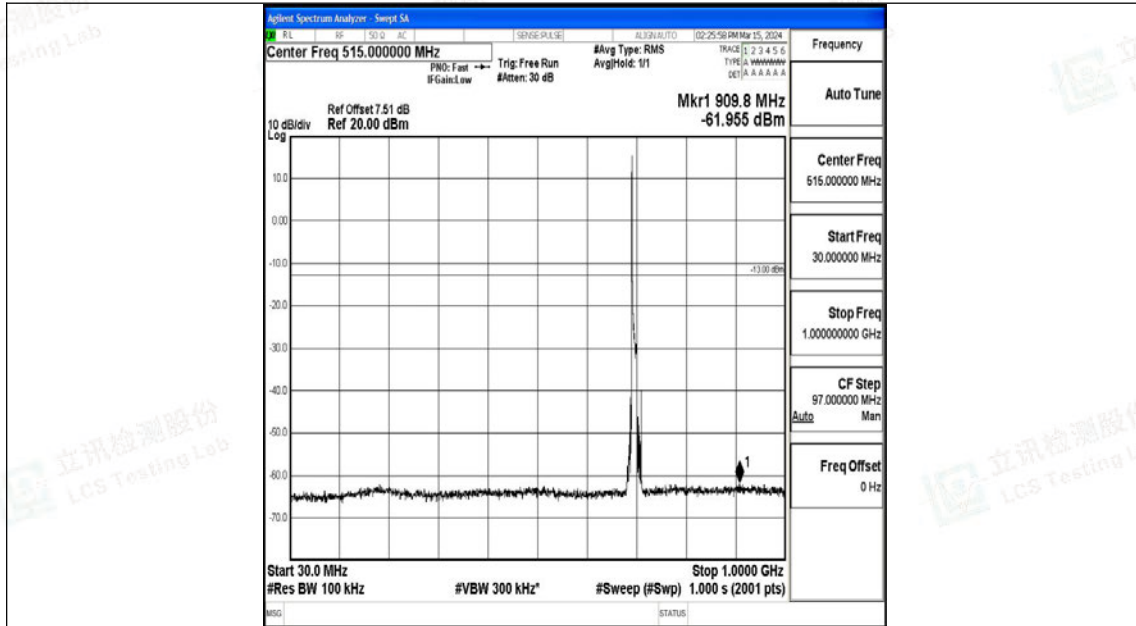

Band12\_5MHz\_16QAM\_23155\_1RB#0\_1000~3000\_1000~3000

Band12\_5MHz\_16QAM\_23155\_1RB#0\_3000~10000\_3000~10000

Band12\_10MHz\_QPSK\_23060\_1RB#0\_0.009~0.15\_0.009~0.15

Band12\_10MHz\_QPSK\_23060\_1RB#0\_0.15~30\_0.15~30