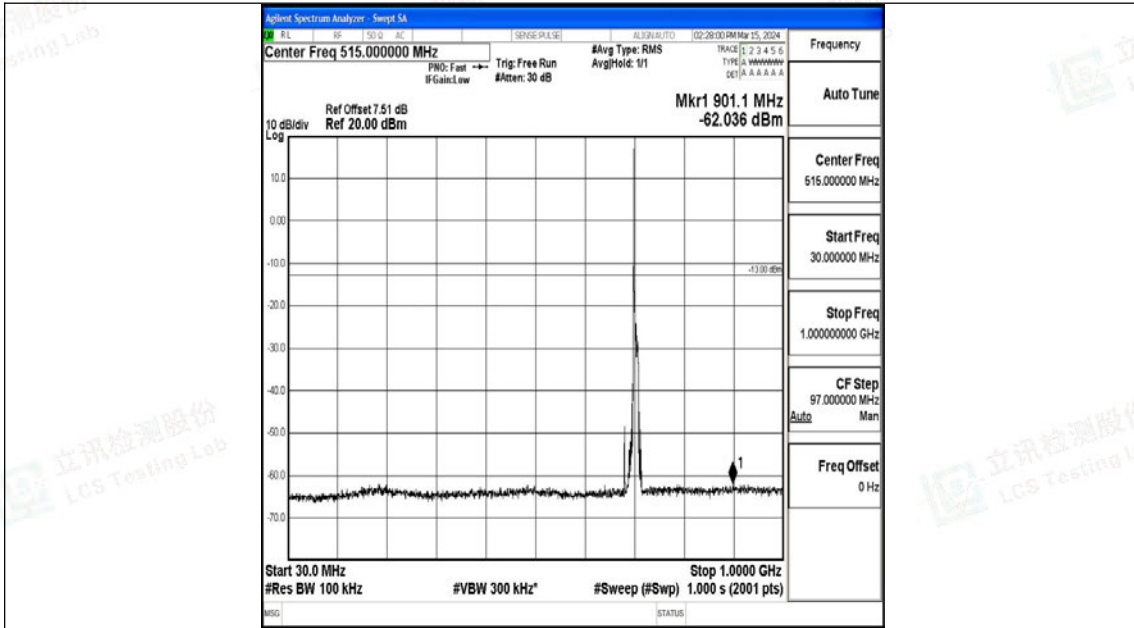

Band12\_10MHz\_16QAM\_23095\_1RB#0\_1000~3000\_1000~3000

Band12\_10MHz\_16QAM\_23095\_1RB#0\_3000~10000\_3000~10000

Band12\_10MHz\_QPSK\_23130\_1RB#0\_0.009~0.15\_0.009~0.15

Band12\_10MHz\_QPSK\_23130\_1RB#0\_0.15~30\_0.15~30