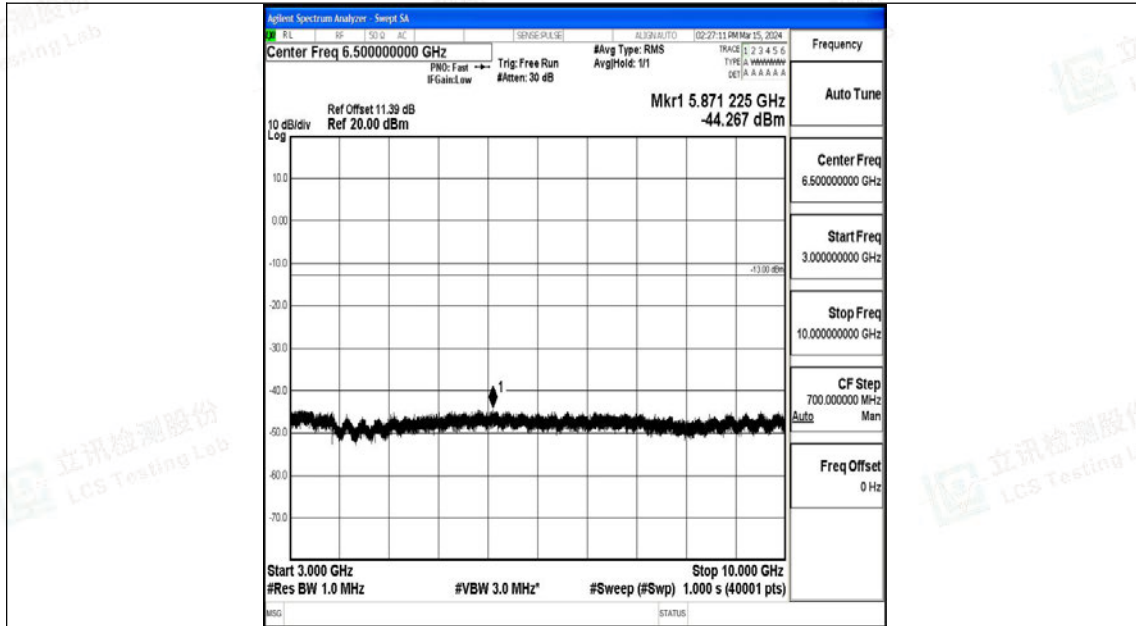

Band12\_10MHz\_QPSK\_23095\_1RB#0\_0.009~0.15\_0.009~0.15

Band12\_10MHz\_QPSK\_23095\_1RB#0\_0.15~30\_0.15~30

Band12\_10MHz\_QPSK\_23095\_1RB#0\_30~1000\_30~1000

Band12\_10MHz\_QPSK\_23095\_1RB#0\_1000~3000\_1000~3000