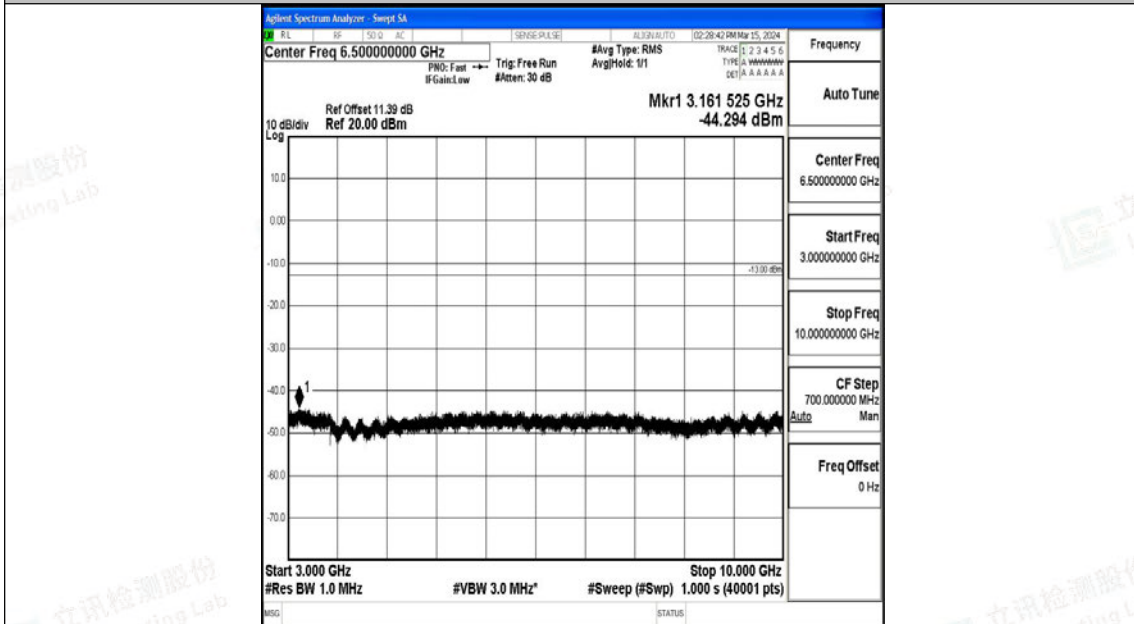

Band12\_10MHz\_16QAM\_23130\_1RB#0\_0.15~30\_0.15~30

Band12\_10MHz\_16QAM\_23130\_1RB#0\_30~1000\_30~1000

Band12\_10MHz\_16QAM\_23130\_1RB#0\_1000~3000\_1000~3000

Band12\_10MHz\_16QAM\_23130\_1RB#0\_3000~10000\_3000~10000