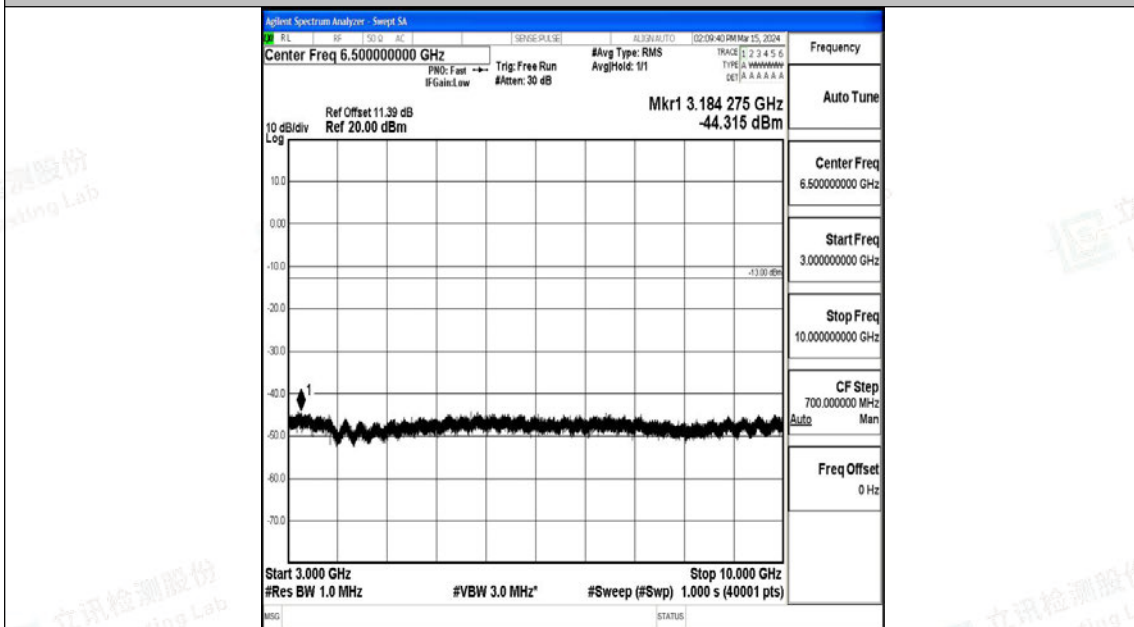

Band12\_5MHz\_16QAM\_23155\_1RB#0\_1000~3000\_1000~3000

Band12\_5MHz\_16QAM\_23155\_1RB#0\_3000~10000\_3000~10000

Band12\_10MHz\_QPSK\_23060\_1RB#0\_0.009~0.15\_0.009~0.15

Band12\_10MHz\_QPSK\_23060\_1RB#0\_0.15~30\_0.15~30