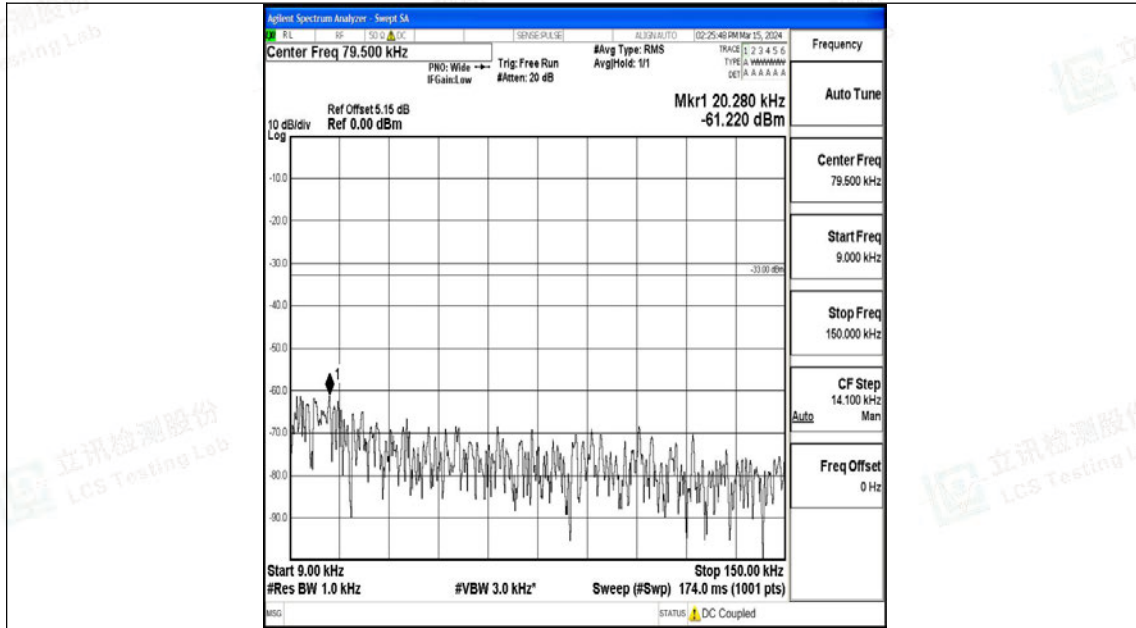

Band12\_5MHz\_16QAM\_23155\_1RB#0\_1000~3000\_1000~3000

Band12\_5MHz\_16QAM\_23155\_1RB#0\_3000~10000\_3000~10000

Band12\_10MHz\_QPSK\_23060\_1RB#0\_0.009~0.15\_0.009~0.15

Band12\_10MHz\_QPSK\_23060\_1RB#0\_0.15~30\_0.15~30