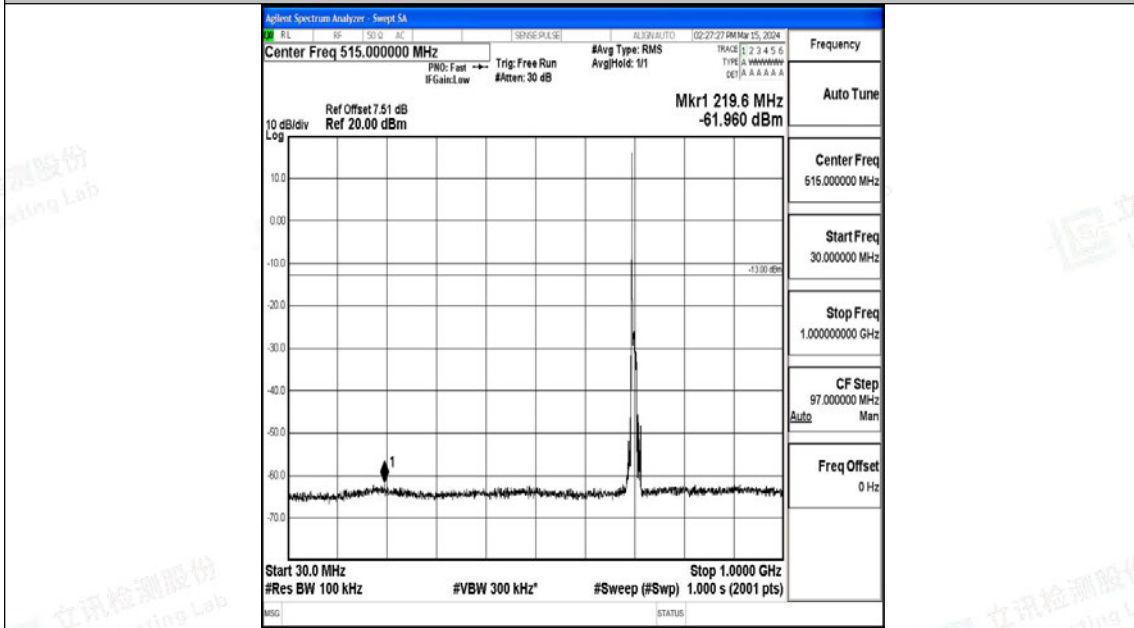

Band12\_10MHz\_QPSK\_23095\_1RB#0\_3000~10000\_3000~10000

Band12\_10MHz\_16QAM\_23095\_1RB#0\_0.009~0.15\_0.009~0.15

Band12\_10MHz\_16QAM\_23095\_1RB#0\_0.15~30\_0.15~30

Band12\_10MHz\_16QAM\_23095\_1RB#0\_30~1000\_30~1000