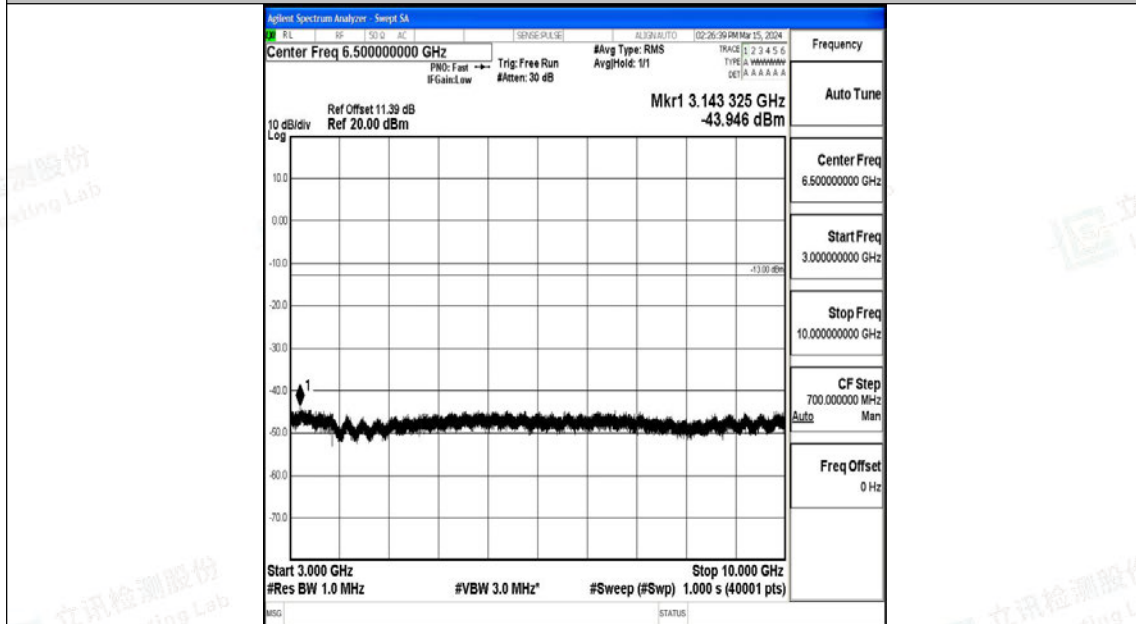

Band12\_10MHz\_16QAM\_23060\_1RB#0\_0.15~30\_0.15~30

Band12\_10MHz\_16QAM\_23060\_1RB#0\_30~1000\_30~1000

Band12\_10MHz\_16QAM\_23060\_1RB#0\_1000~3000\_1000~3000

Band12\_10MHz\_16QAM\_23060\_1RB#0\_3000~10000\_3000~10000