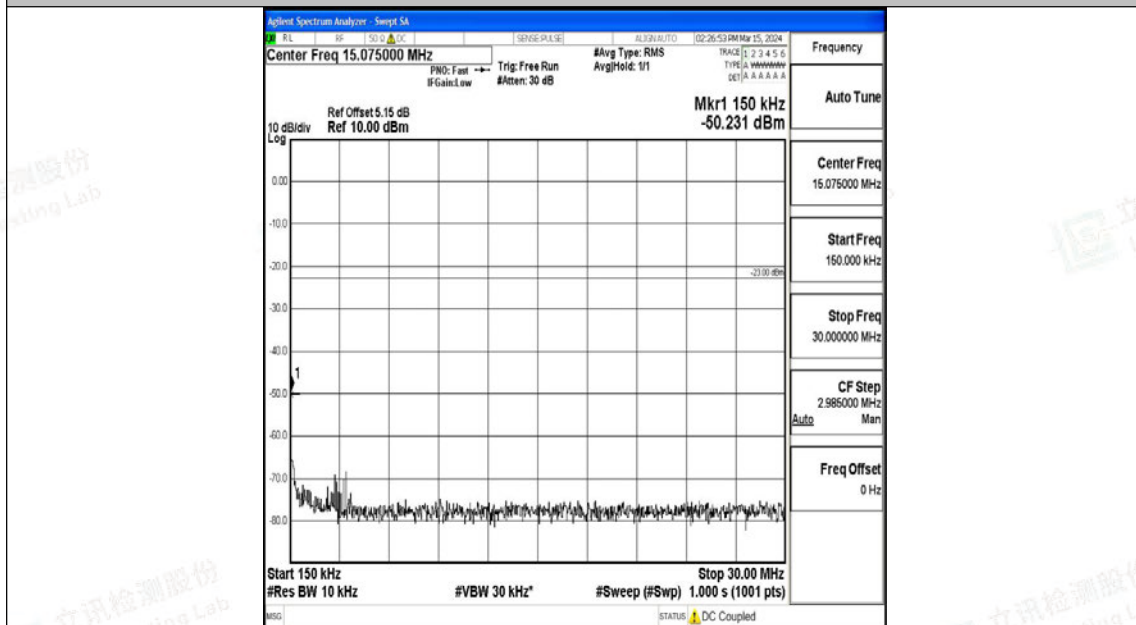

Band12_10MHz_QPSK_23095_1RB#0_0.009~0.15_0.009~0.15

Band12_10MHz_QPSK_23095_1RB#0_0.15~30_0.15~30