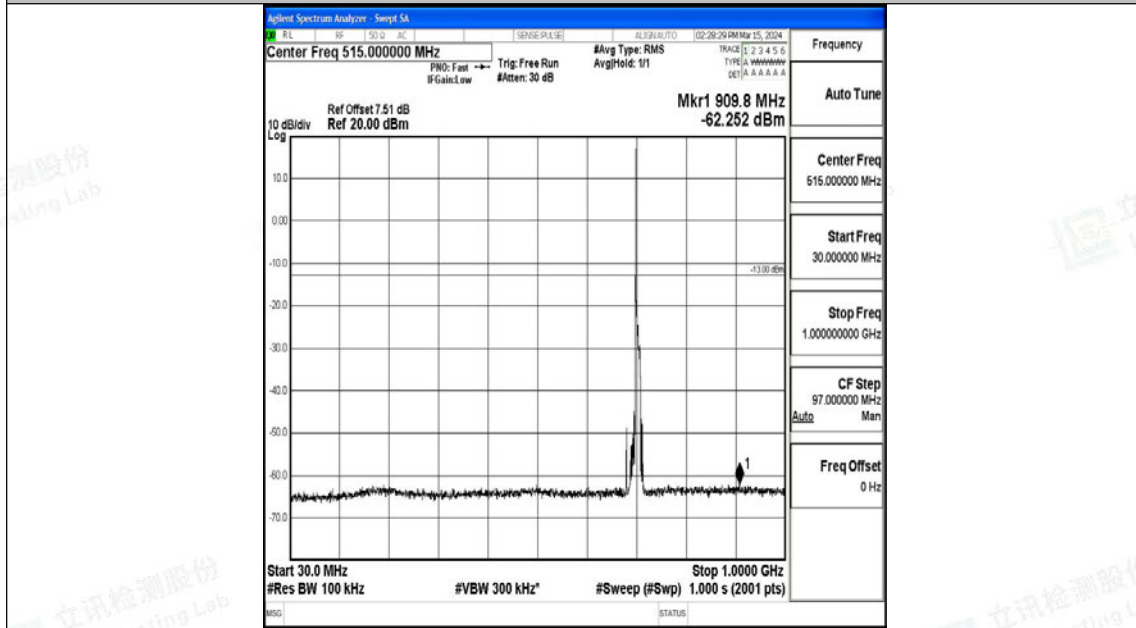

Band12_10MHz_16QAM_23130_1RB#0_0.15~30_0.15~30

Band12_10MHz_16QAM_23130_1RB#0_30~1000_30~1000