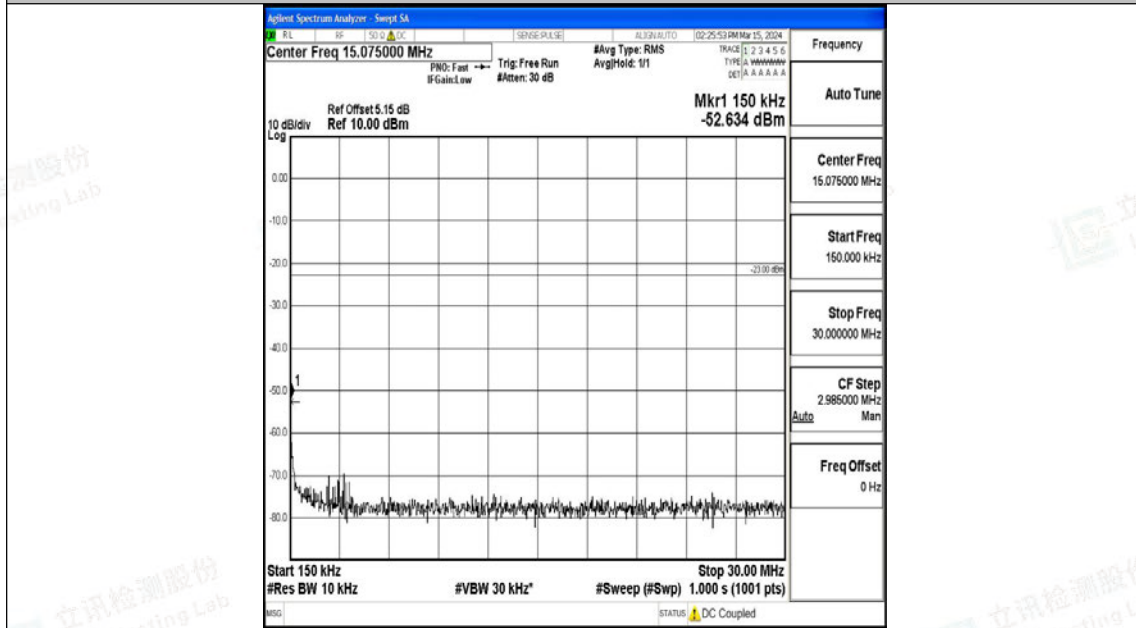

Band12\_5MHz\_16QAM\_23155\_1RB#0\_1000~3000\_1000~3000

Band12\_5MHz\_16QAM\_23155\_1RB#0\_3000~10000\_3000~10000

Band12\_10MHz\_QPSK\_23060\_1RB#0\_0.009~0.15\_0.009~0.15

Band12\_10MHz\_QPSK\_23060\_1RB#0\_0.15~30\_0.15~30