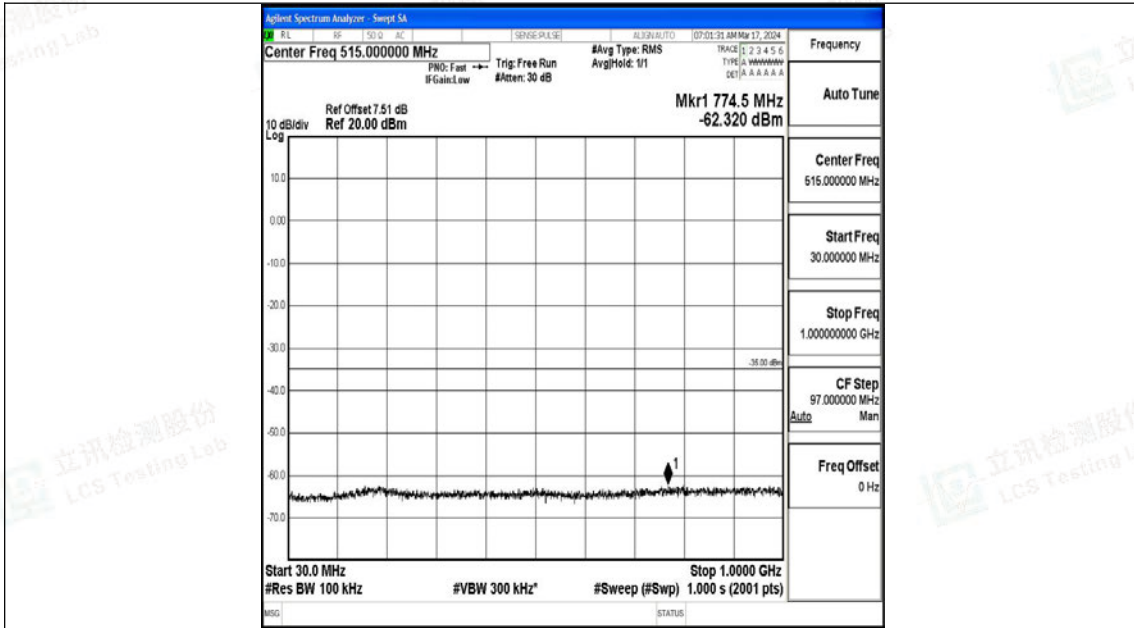

Band7_15MHz_16QAM_21375_1RB#0_30~1000_30~1000

Band7_15MHz_16QAM_21375_1RB#0_1000~20000_1000~20000

Band7_15MHz_16QAM_21375_1RB#0_20000~27000_20000~27000

Band7_20MHz_QPSK_20850_1RB#0_0.009~0.15_0.009~0.15

Band7_20MHz_QPSK_20850_1RB#0_0.15~30_0.15~30