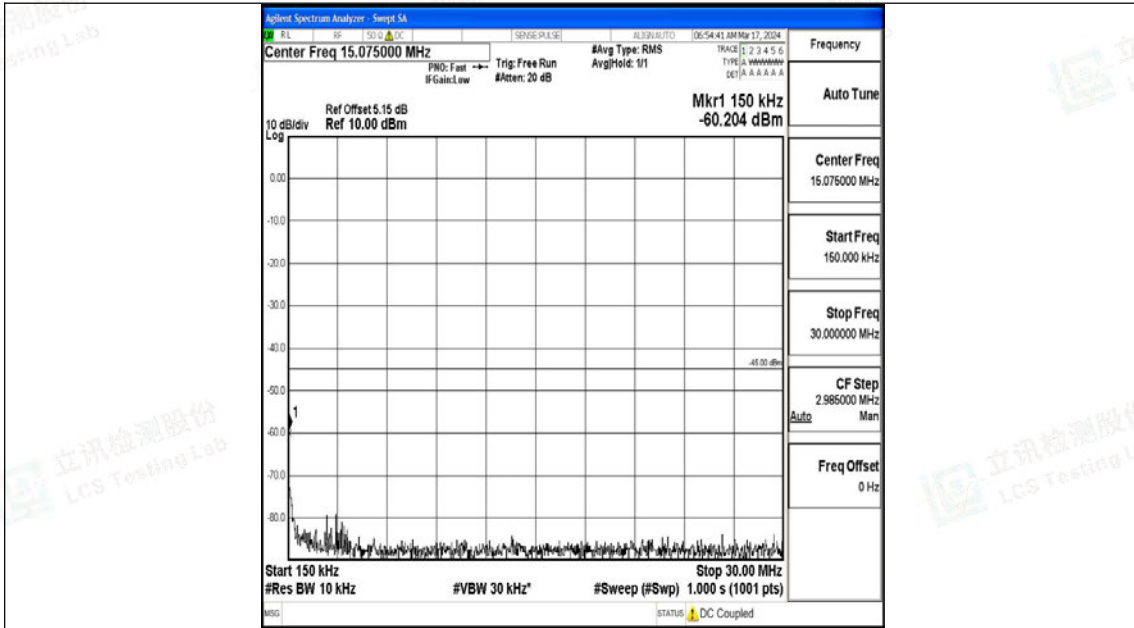

Band7_15MHz_QPSK_21375_1RB#0_30~1000_30~1000

Band7_15MHz_QPSK_21375_1RB#0_1000~20000_1000~20000

Band7_15MHz_QPSK_21375_1RB#0_20000~27000_20000~27000

Band7_15MHz_16QAM_21375_1RB#0_0.009~0.15_0.009~0.15

Band7_15MHz_16QAM_21375_1RB#0_0.15~30_0.15~30