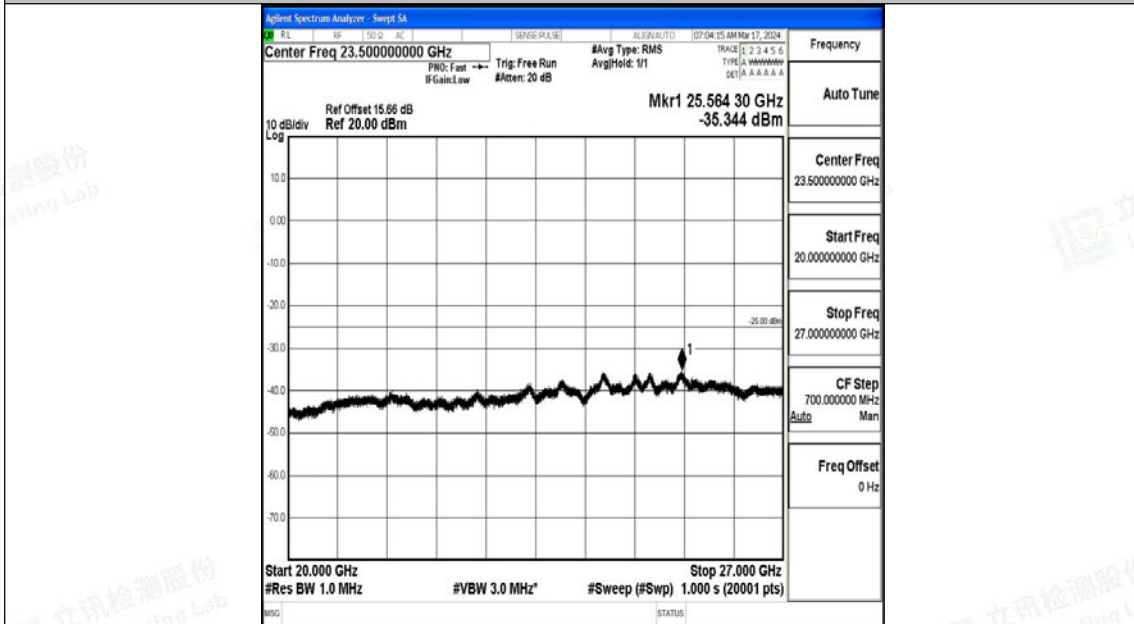

Band7_20MHz_16QAM_21350_1RB#0_1000~20000_1000~20000

Band7_20MHz_16QAM_21350_1RB#0_20000~27000_20000~27000