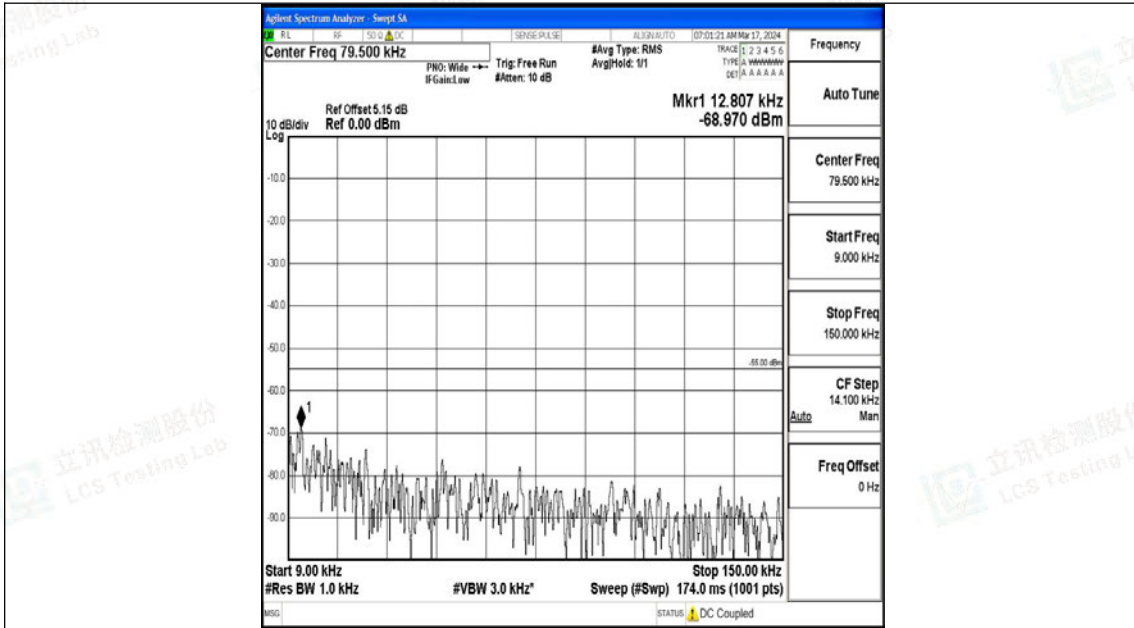

Band7_15MHz_16QAM_21375_1RB#0_30~1000_30~1000

Band7_15MHz_16QAM_21375_1RB#0_1000~20000_1000~20000

Band7_15MHz_16QAM_21375_1RB#0_20000~27000_20000~27000

Band7_20MHz_QPSK_20850_1RB#0_0.009~0.15_0.009~0.15

Band7_20MHz_QPSK_20850_1RB#0_0.15~30_0.15~30