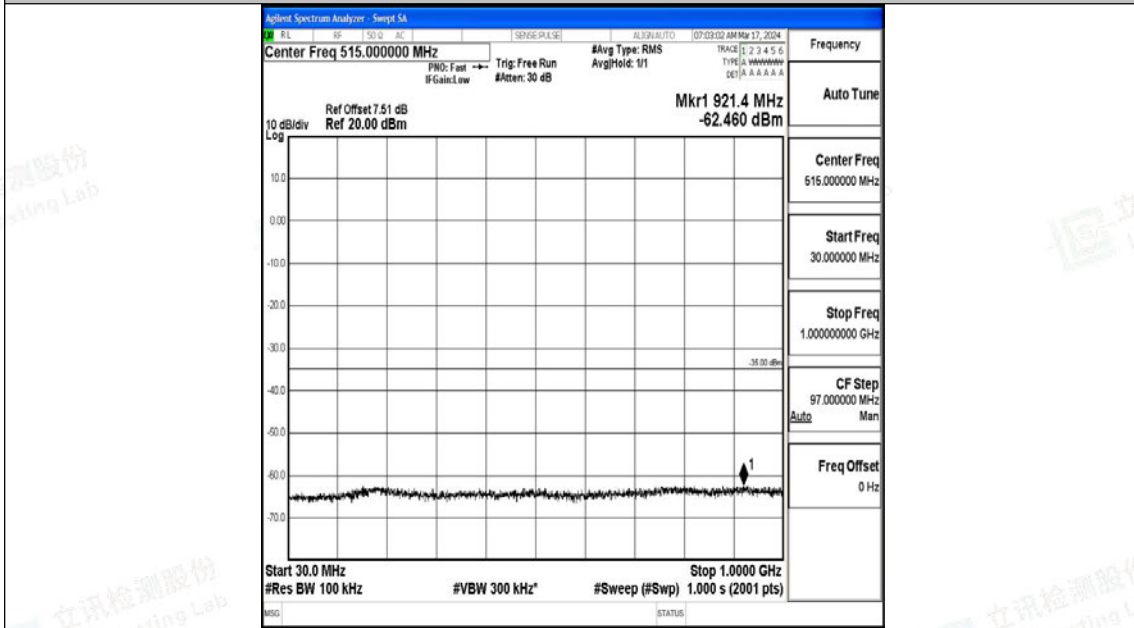

Band7_20MHz_QPSK_21100_1RB#0_30~1000_30~1000

Band7_20MHz_QPSK_21100_1RB#0_1000~20000_1000~20000

Band7_20MHz_QPSK_21100_1RB#0_20000~27000_20000~27000

Band7_20MHz_16QAM_21100_1RB#0_0.009~0.15_0.009~0.15

Band7_20MHz_16QAM_21100_1RB#0_0.15~30_0.15~30