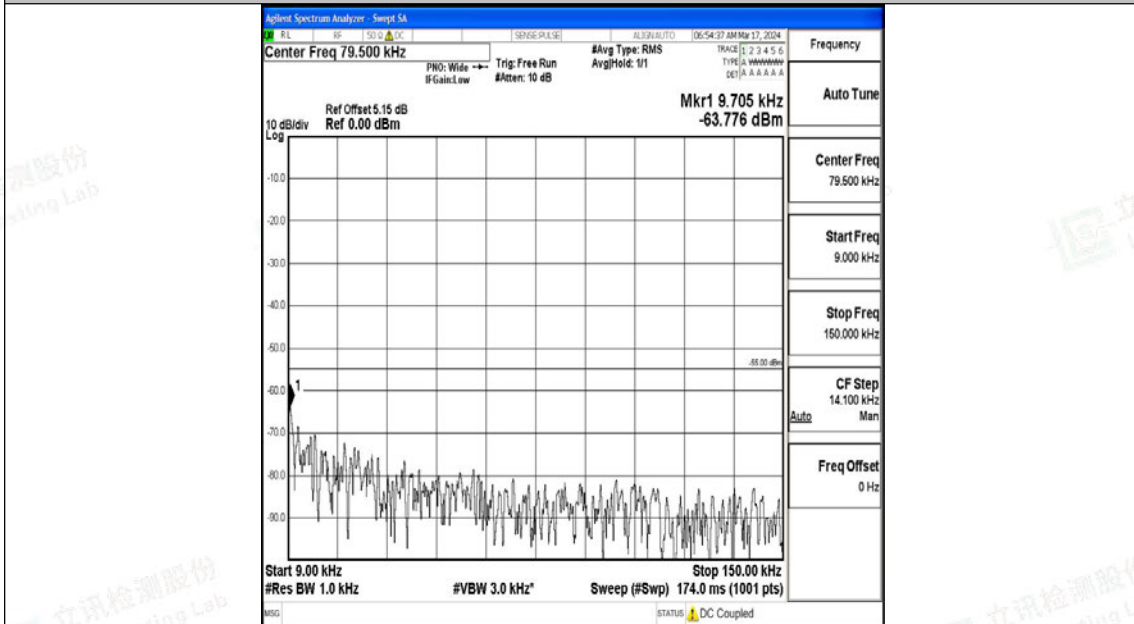

Band7_15MHz_QPSK_21375_1RB#0_30~1000_30~1000

Band7_15MHz_QPSK_21375_1RB#0_1000~20000_1000~20000

Band7_15MHz_QPSK_21375_1RB#0_20000~27000_20000~27000

Band7_15MHz_16QAM_21375_1RB#0_0.009~0.15_0.009~0.15

Band7_15MHz_16QAM_21375_1RB#0_0.15~30_0.15~30