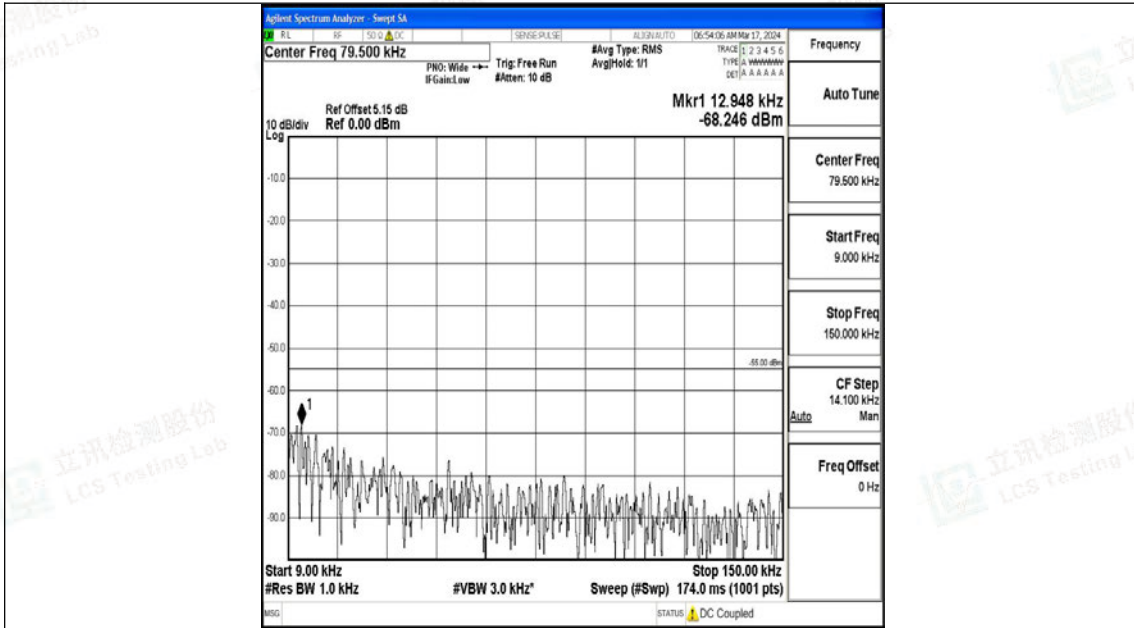

Band7_15MHz_16QAM_21100_1RB#0_30~1000_30~1000

Band7_15MHz_16QAM_21100_1RB#0_1000~20000_1000~20000

Band7_15MHz_16QAM_21100_1RB#0_20000~27000_20000~27000

Band7_15MHz_QPSK_21375_1RB#0_0.009~0.15_0.009~0.15

Band7_15MHz_QPSK_21375_1RB#0_0.15~30_0.15~30