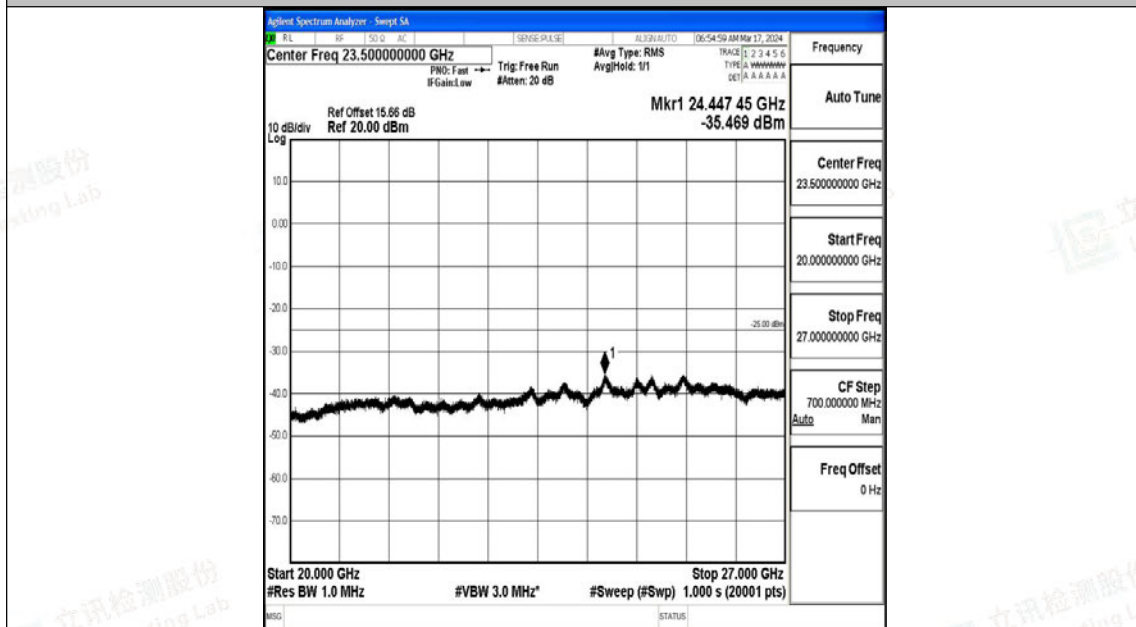

Band7_15MHz_16QAM_21375_1RB#0_1000~20000_1000~20000

Band7_15MHz_16QAM_21375_1RB#0_20000~27000_20000~27000