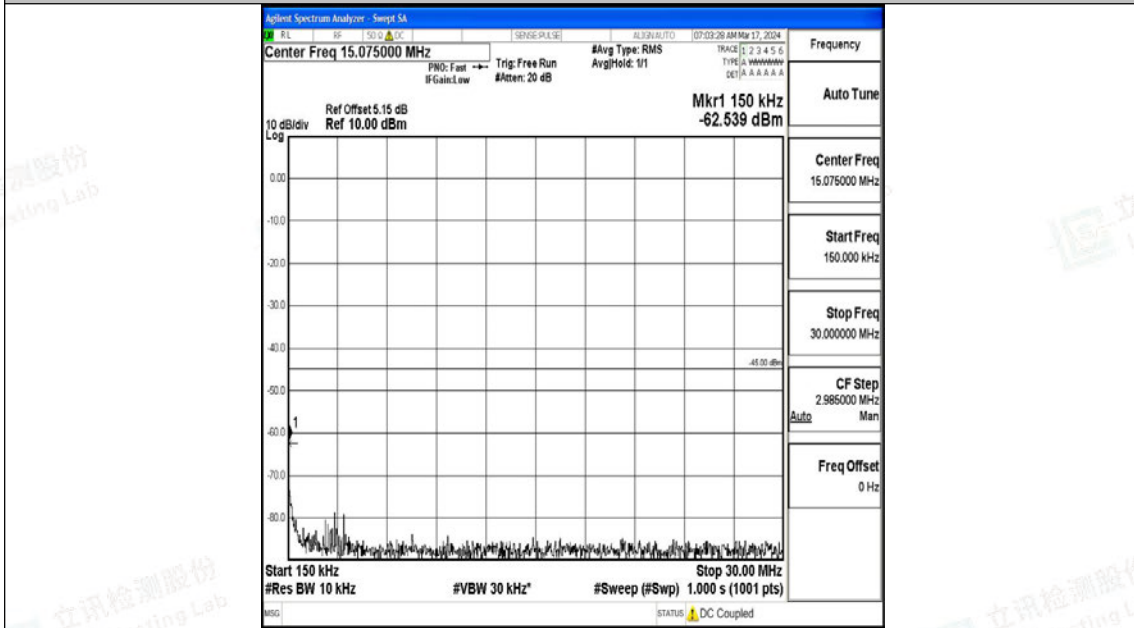

Band7_20MHz_16QAM_21100_1RB#0_30~1000_30~1000

Band7_20MHz_16QAM_21100_1RB#0_1000~20000_1000~20000

Band7_20MHz_16QAM_21100_1RB#0_20000~27000_20000~27000

Band7_20MHz_QPSK_21350_1RB#0_0.009~0.15_0.009~0.15

Band7_20MHz_QPSK_21350_1RB#0_0.15~30_0.15~30