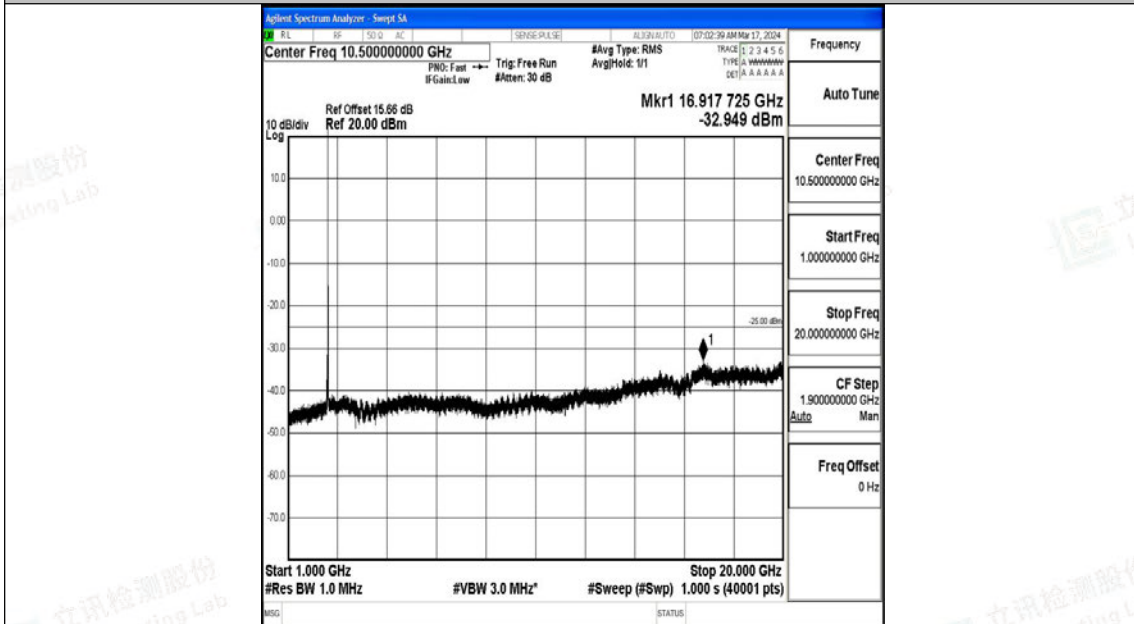

Band7_20MHz_QPSK_21100_1RB#0_30~1000_30~1000

Band7_20MHz_QPSK_21100_1RB#0_1000~20000_1000~20000