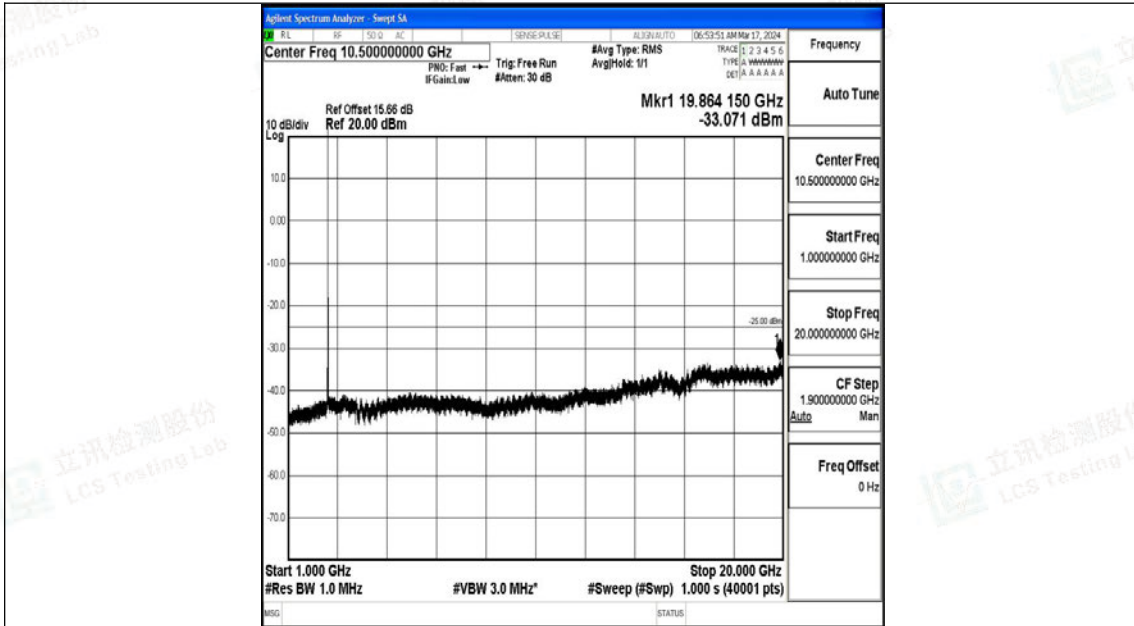

Band7_15MHz_16QAM_21100_1RB#0_30~1000_30~1000

Band7_15MHz_16QAM_21100_1RB#0_1000~20000_1000~20000