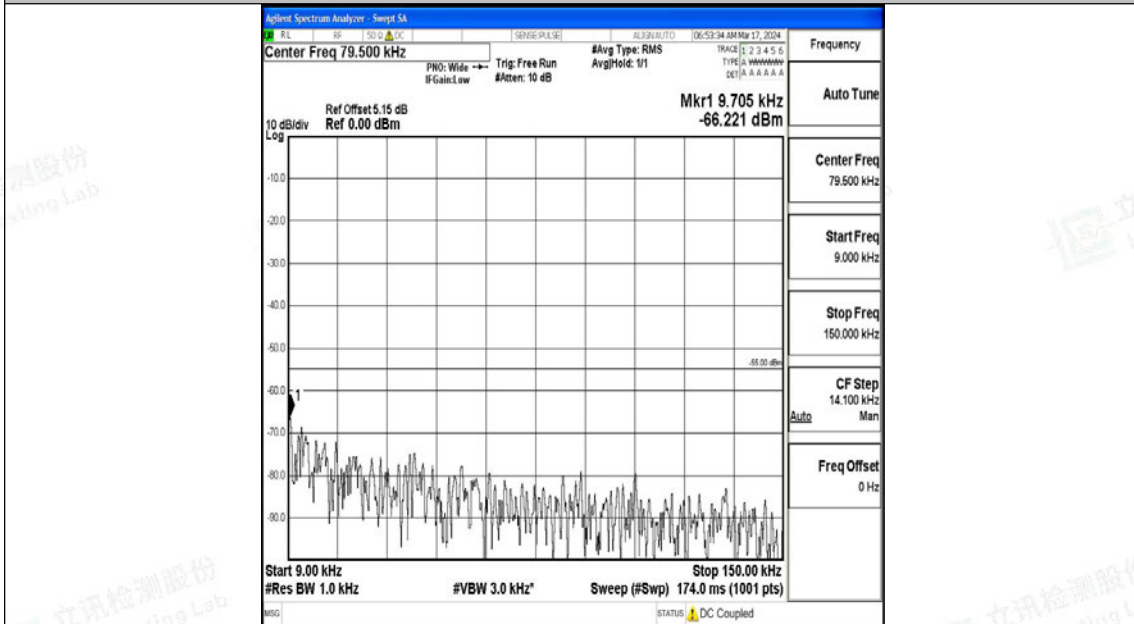

Band7_15MHz_QPSK_21100_1RB#0_30~1000_30~1000

Band7_15MHz_QPSK_21100_1RB#0_1000~20000_1000~20000

Band7_15MHz_QPSK_21100_1RB#0_20000~27000_20000~27000

Band7_15MHz_16QAM_21100_1RB#0_0.009~0.15_0.009~0.15

Band7_15MHz_16QAM_21100_1RB#0_0.15~30_0.15~30