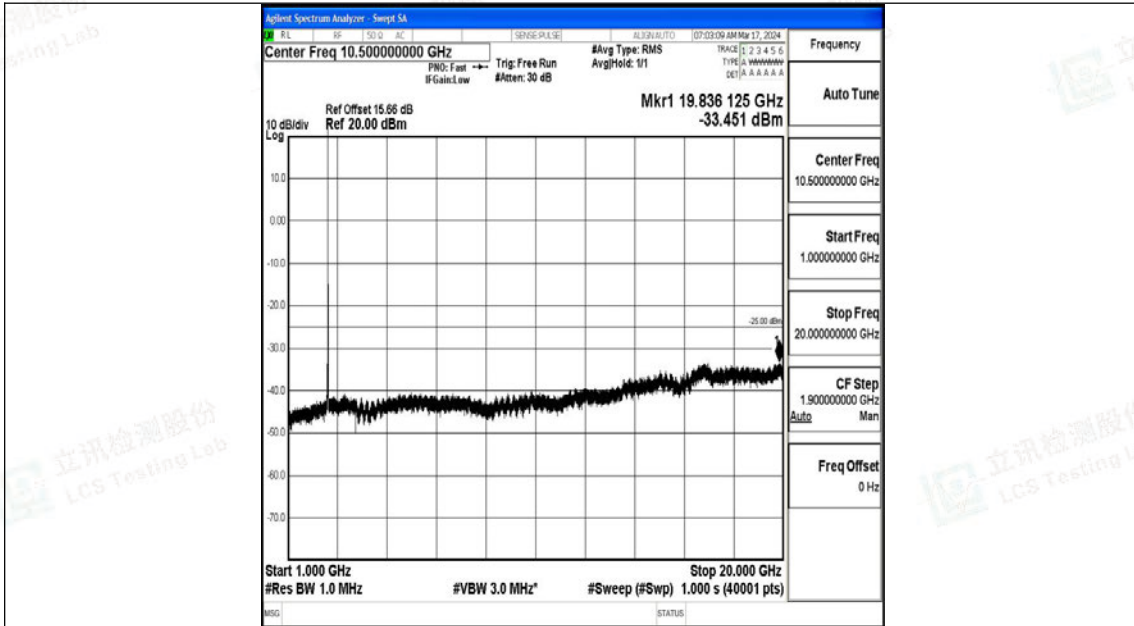

Band7_20MHz_16QAM_21100_1RB#0_30~1000_30~1000

Band7_20MHz_16QAM_21100_1RB#0_1000~20000_1000~20000