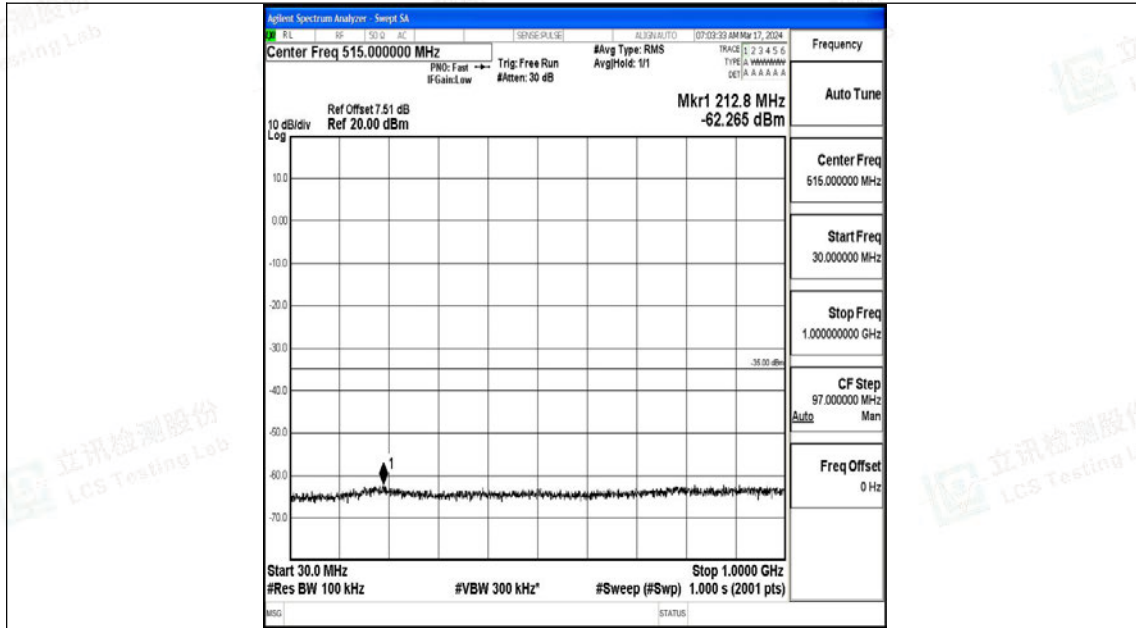

Band7_20MHz_16QAM_21100_1RB#0_30~1000_30~1000

Band7_20MHz_16QAM_21100_1RB#0_1000~20000_1000~20000

Band7_20MHz_16QAM_21100_1RB#0_20000~27000_20000~27000

Band7_20MHz_QPSK_21350_1RB#0_0.009~0.15_0.009~0.15

Band7_20MHz_QPSK_21350_1RB#0_0.15~30_0.15~30