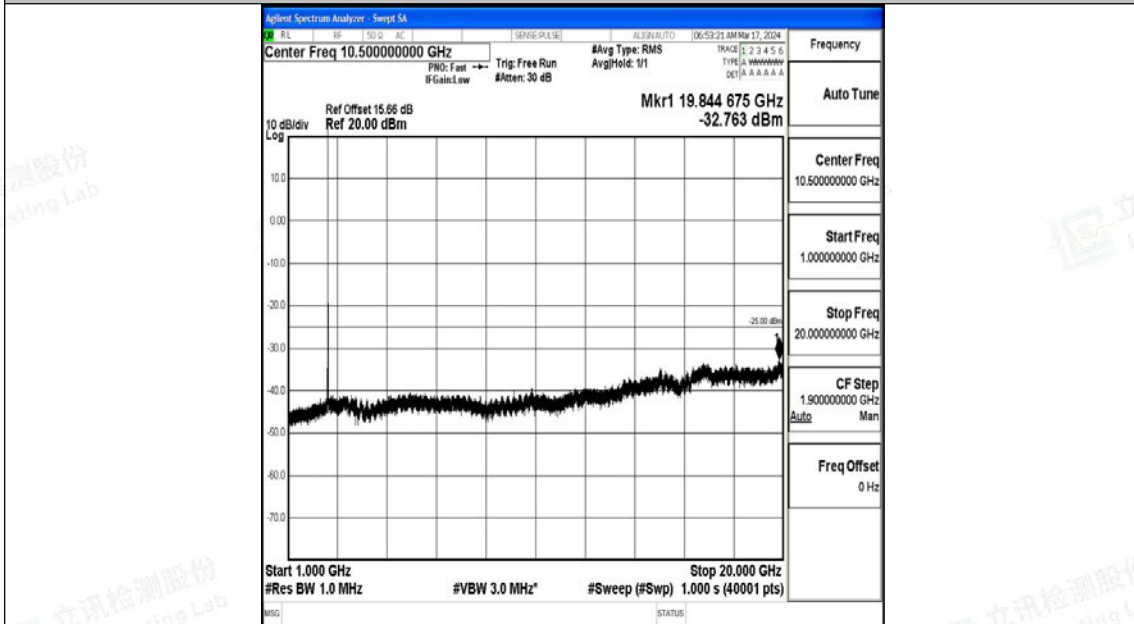

Band7_15MHz_QPSK_21100_1RB#0_30~1000_30~1000

Band7_15MHz_QPSK_21100_1RB#0_1000~20000_1000~20000

Band7_15MHz_QPSK_21100_1RB#0_20000~27000_20000~27000

Band7_15MHz_16QAM_21100_1RB#0_0.009~0.15_0.009~0.15

Band7_15MHz_16QAM_21100_1RB#0_0.15~30_0.15~30