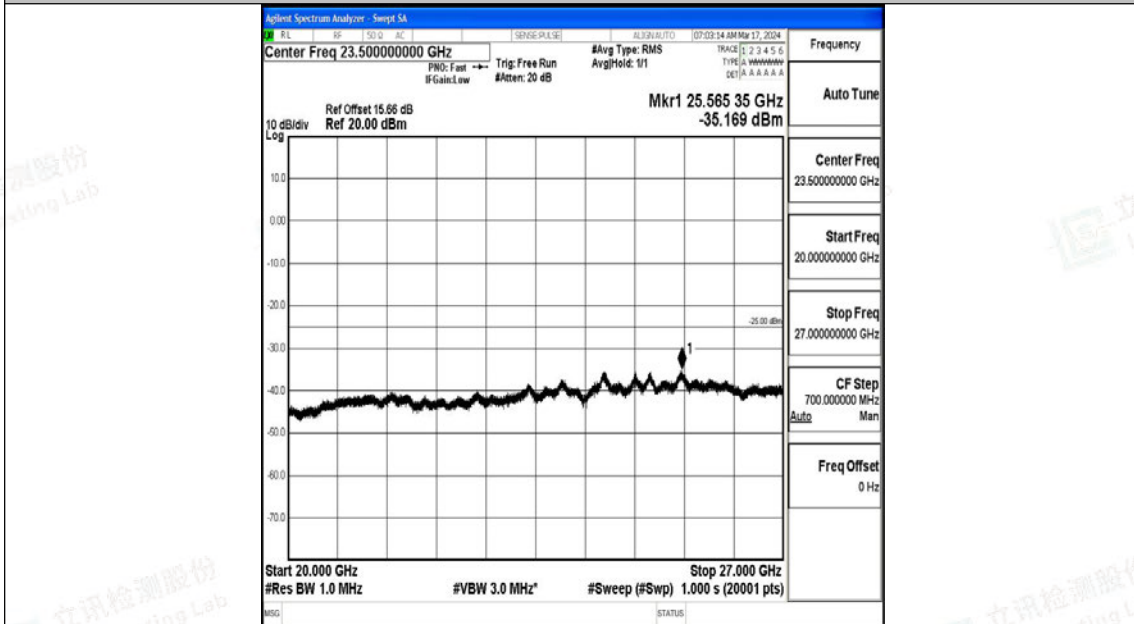

Band7_20MHz_16QAM_21100_1RB#0_1000~20000_1000~20000

Band7_20MHz_16QAM_21100_1RB#0_20000~27000_20000~27000