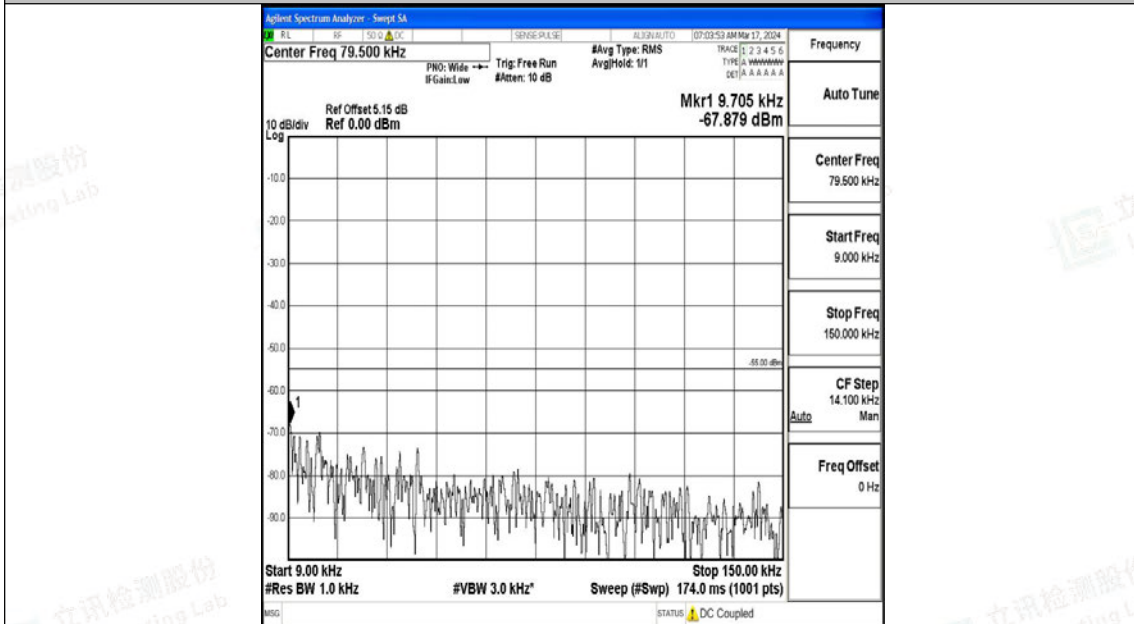

Band7_20MHz_QPSK_21350_1RB#0_30~1000_30~1000

Band7_20MHz_QPSK_21350_1RB#0_1000~20000_1000~20000

Band7_20MHz_QPSK_21350_1RB#0_20000~27000_20000~27000

Band7_20MHz_16QAM_21350_1RB#0_0.009~0.15_0.009~0.15

Band7_20MHz_16QAM_21350_1RB#0_0.15~30_0.15~30