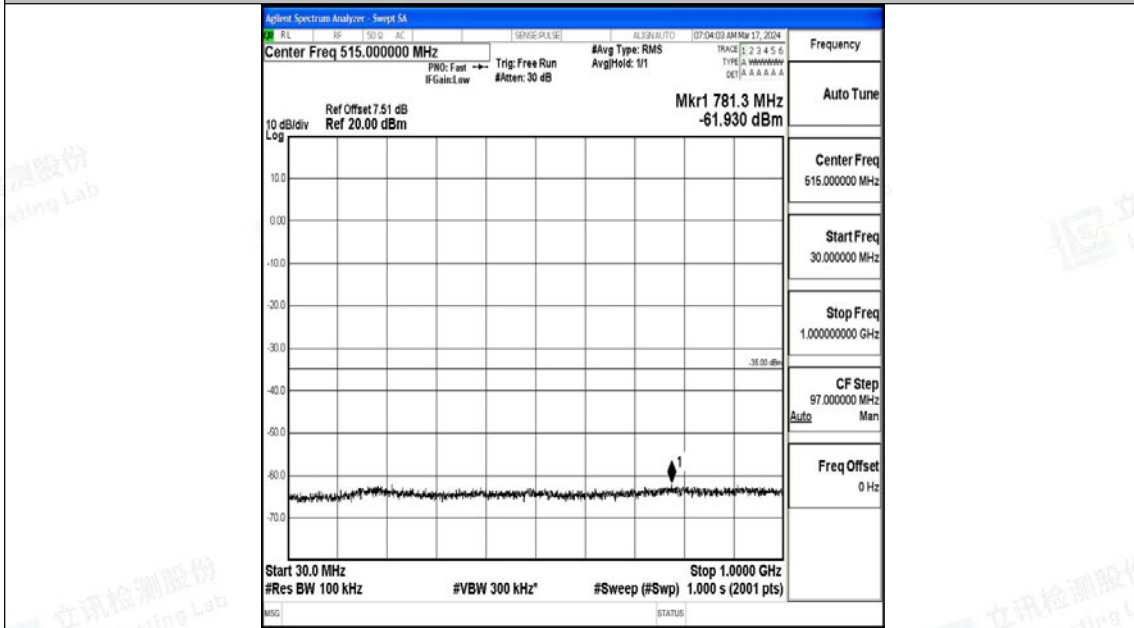

Band7_20MHz_QPSK_21350_1RB#0_30~1000_30~1000

Band7_20MHz_QPSK_21350_1RB#0_1000~20000_1000~20000

Band7_20MHz_QPSK_21350_1RB#0_20000~27000_20000~27000

Band7_20MHz_16QAM_21350_1RB#0_0.009~0.15_0.009~0.15

Band7_20MHz_16QAM_21350_1RB#0_0.15~30_0.15~30