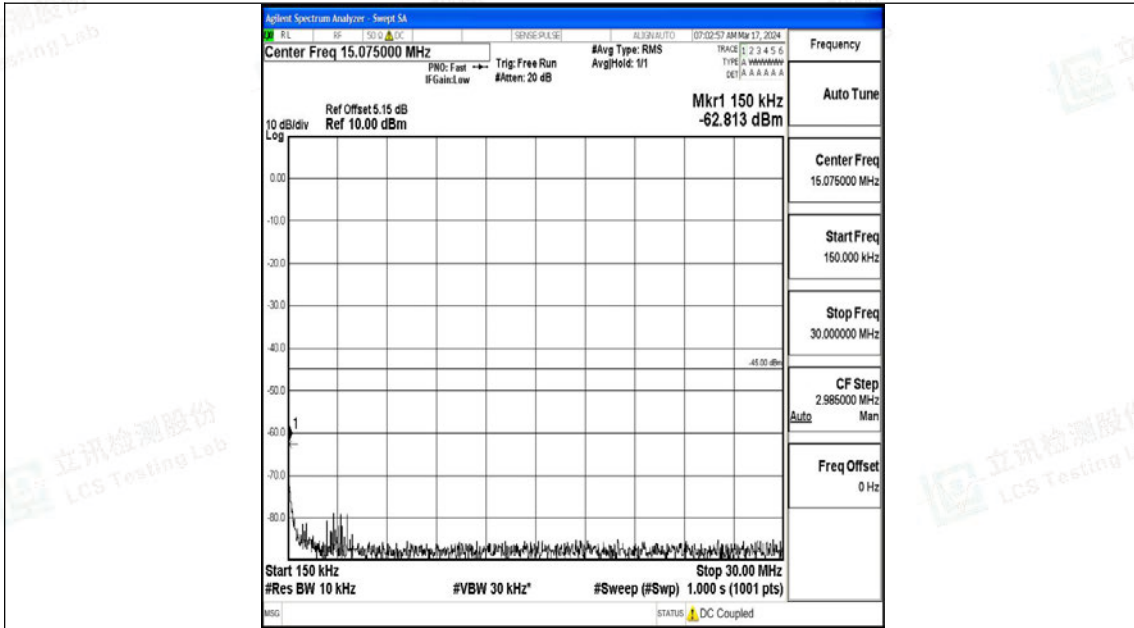

Band7_20MHz_QPSK_21100_1RB#0_30~1000_30~1000

Band7_20MHz_QPSK_21100_1RB#0_1000~20000_1000~20000

Band7_20MHz_QPSK_21100_1RB#0_20000~27000_20000~27000

Band7_20MHz_16QAM_21100_1RB#0_0.009~0.15_0.009~0.15

Band7_20MHz_16QAM_21100_1RB#0_0.15~30_0.15~30