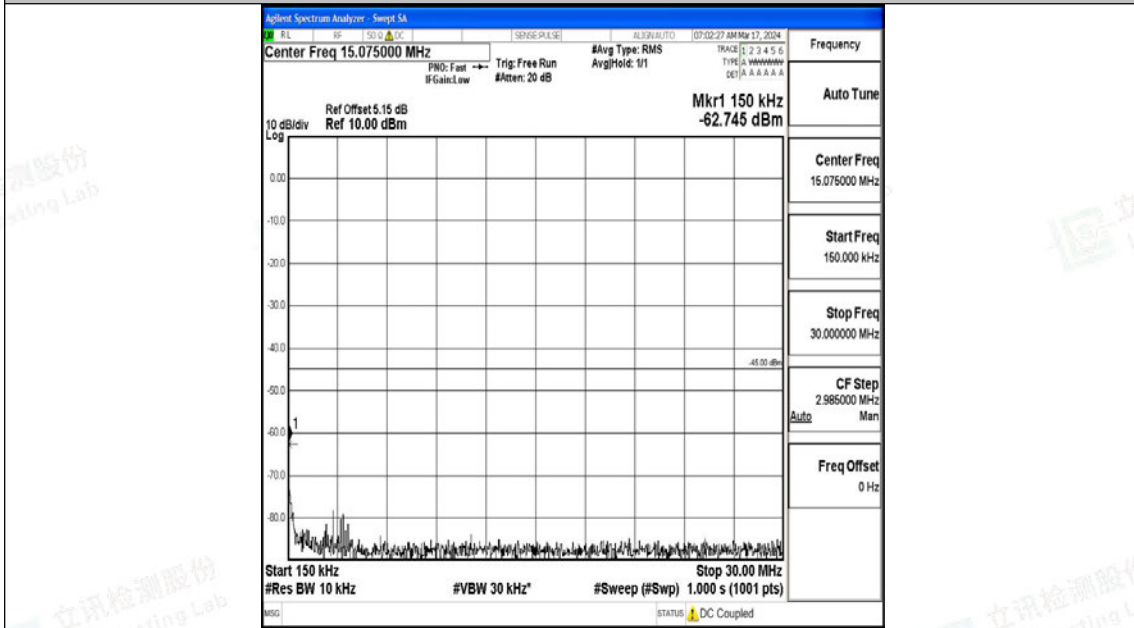

Band7_20MHz_16QAM_20850_1RB#0_30~1000_30~1000

Band7_20MHz_16QAM_20850_1RB#0_1000~20000_1000~20000

Band7_20MHz_16QAM_20850_1RB#0_20000~27000_20000~27000

Band7_20MHz_QPSK_21100_1RB#0_0.009~0.15_0.009~0.15

Band7_20MHz_QPSK_21100_1RB#0_0.15~30_0.15~30