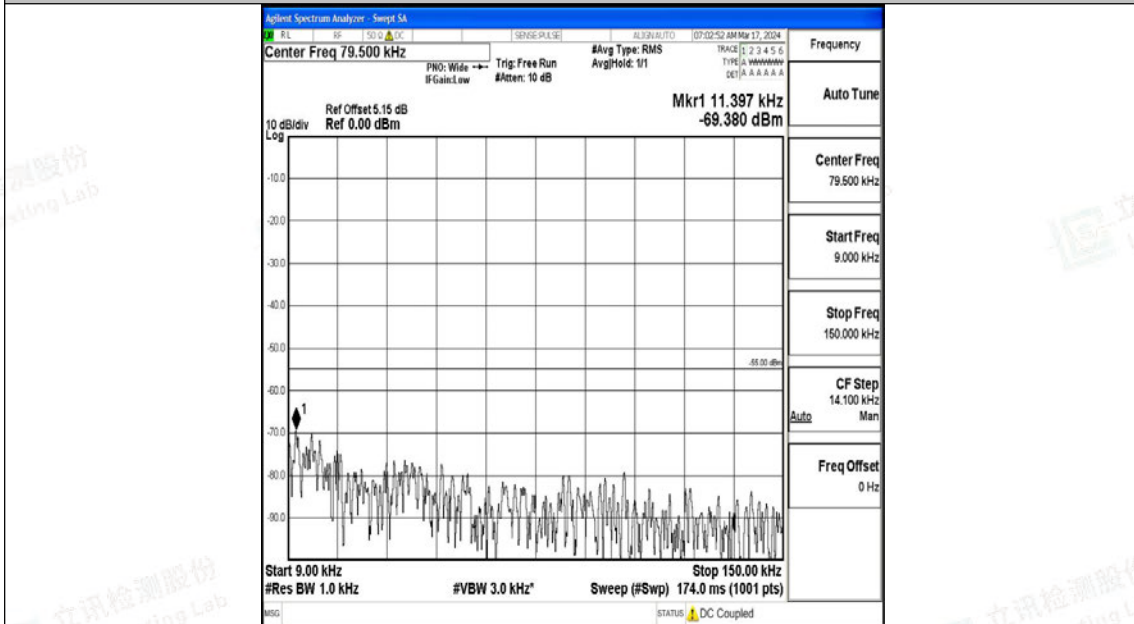

Band7_20MHz_QPSK_21100_1RB#0_30~1000_30~1000

Band7_20MHz_QPSK_21100_1RB#0_1000~20000_1000~20000

Band7_20MHz_QPSK_21100_1RB#0_20000~27000_20000~27000

Band7_20MHz_16QAM_21100_1RB#0_0.009~0.15_0.009~0.15

Band7_20MHz_16QAM_21100_1RB#0_0.15~30_0.15~30