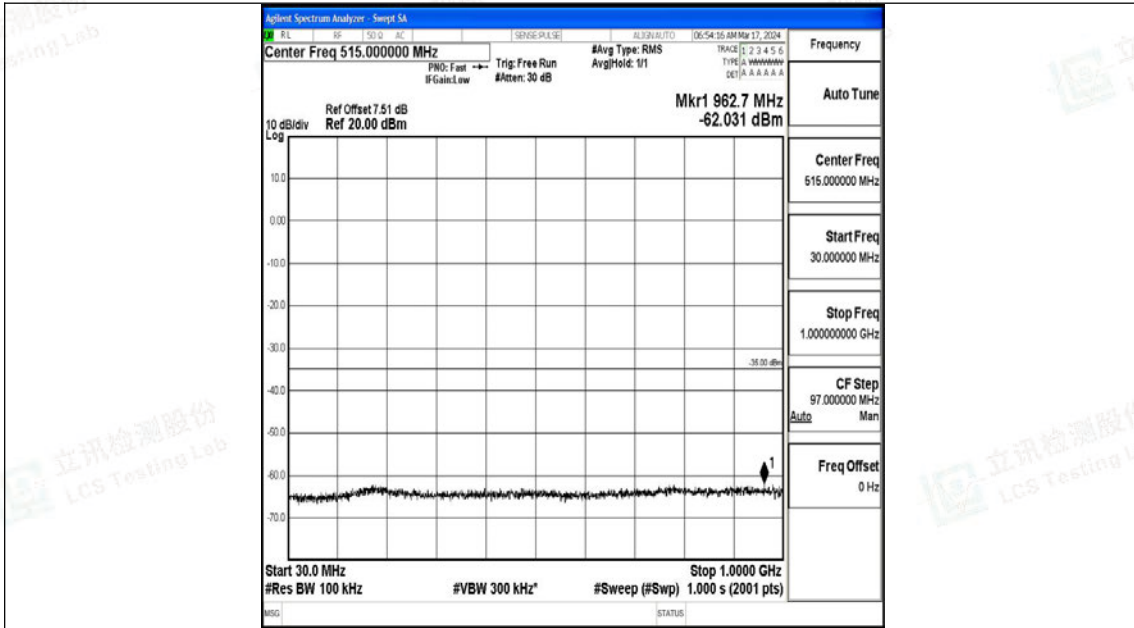

Band7_15MHz_16QAM_21100_1RB#0_30~1000_30~1000

Band7_15MHz_16QAM_21100_1RB#0_1000~20000_1000~20000

Band7_15MHz_16QAM_21100_1RB#0_20000~27000_20000~27000

Band7_15MHz_QPSK_21375_1RB#0_0.009~0.15_0.009~0.15

Band7_15MHz_QPSK_21375_1RB#0_0.15~30_0.15~30