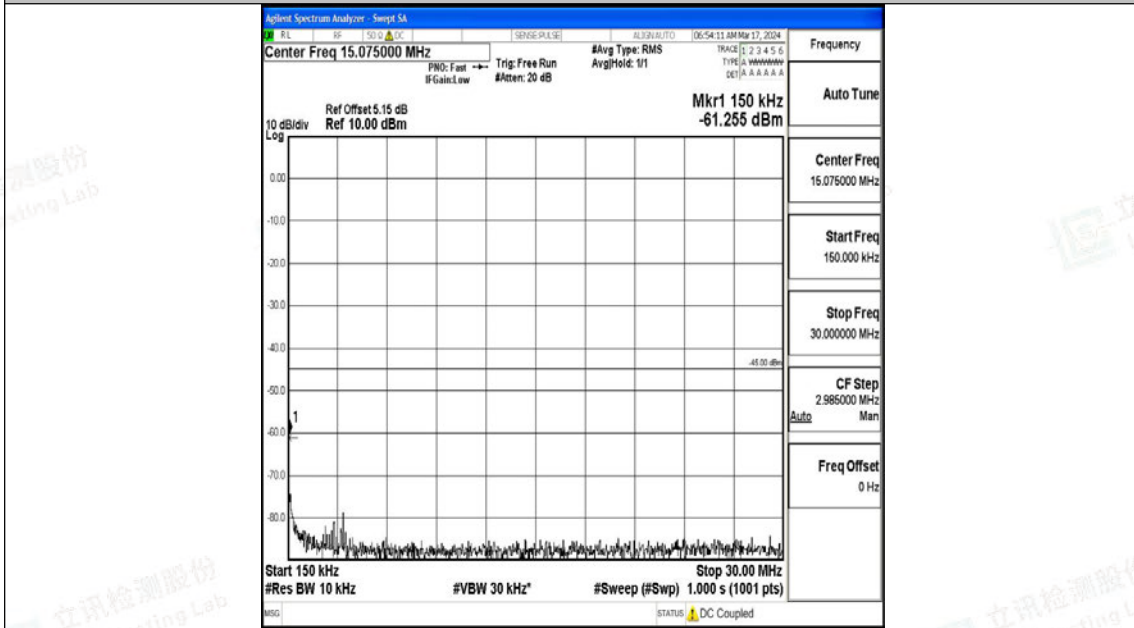

Band7_15MHz_16QAM_21100_1RB#0_30~1000_30~1000

Band7_15MHz_16QAM_21100_1RB#0_1000~20000_1000~20000

Band7_15MHz_16QAM_21100_1RB#0_20000~27000_20000~27000

Band7_15MHz_QPSK_21375_1RB#0_0.009~0.15_0.009~0.15

Band7_15MHz_QPSK_21375_1RB#0_0.15~30_0.15~30