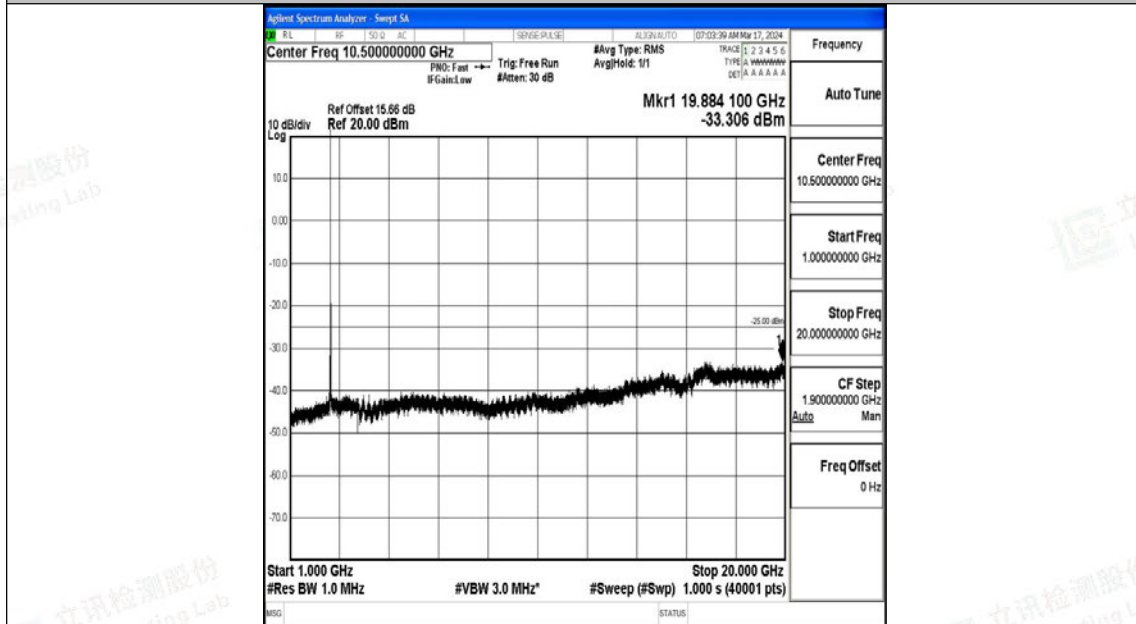

Band7_20MHz_QPSK_21350_1RB#0_30~1000_30~1000

Band7_20MHz_QPSK_21350_1RB#0_1000~20000_1000~20000