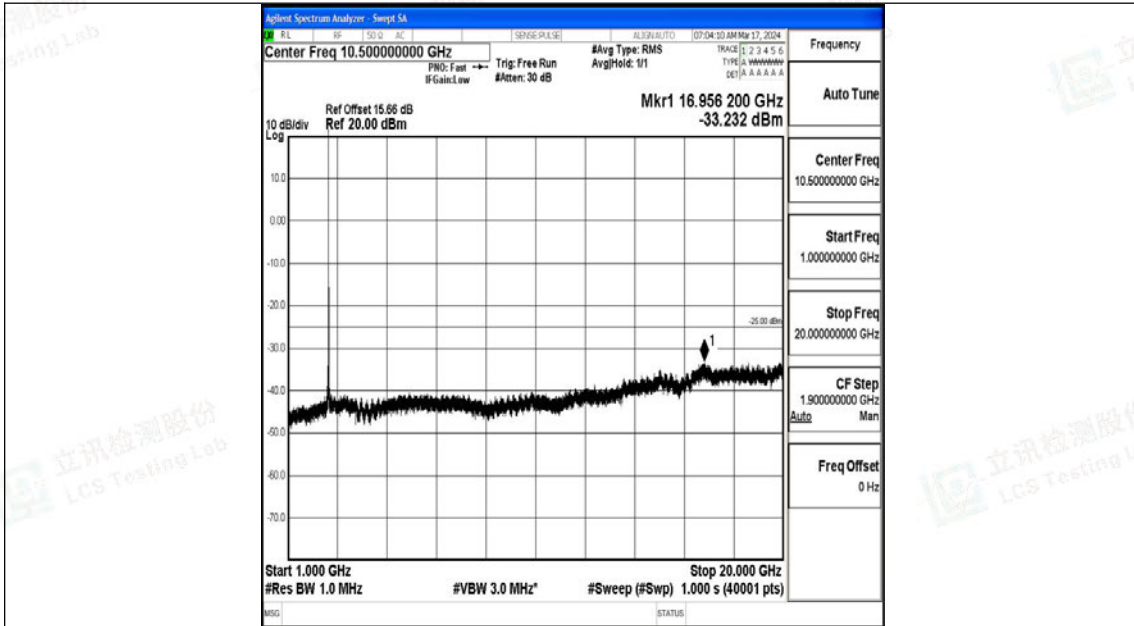

Band7_20MHz_16QAM_21350_1RB#0_30~1000_30~1000

Band7_20MHz_16QAM_21350_1RB#0_1000~20000_1000~20000