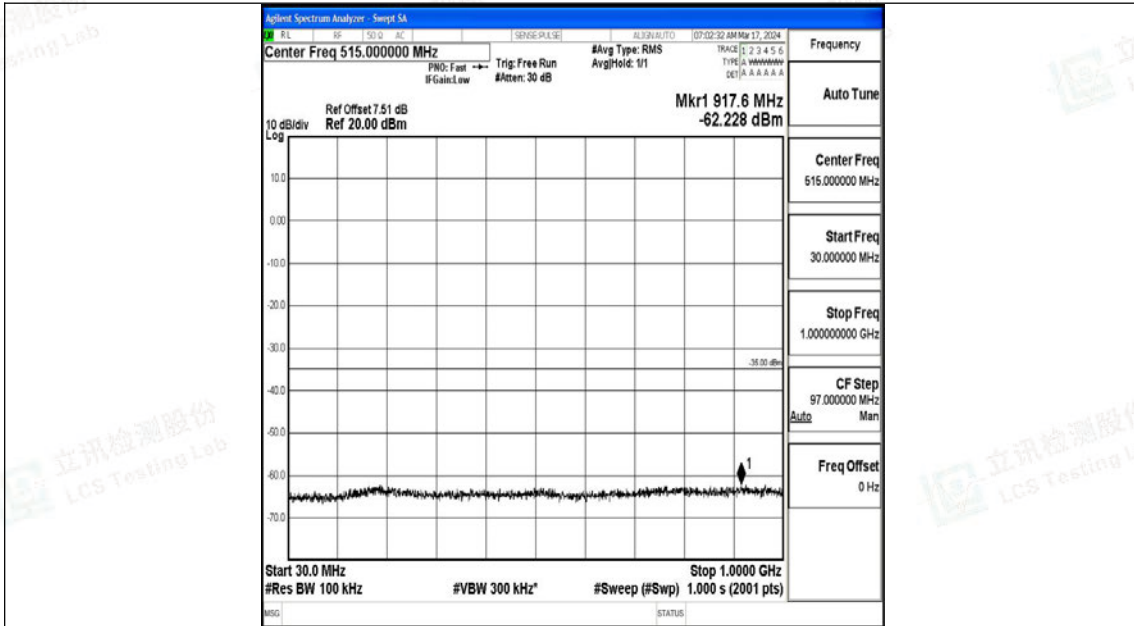

Band7_20MHz_16QAM_20850_1RB#0_30~1000_30~1000

Band7_20MHz_16QAM_20850_1RB#0_1000~20000_1000~20000

Band7_20MHz_16QAM_20850_1RB#0_20000~27000_20000~27000

Band7_20MHz_QPSK_21100_1RB#0_0.009~0.15_0.009~0.15

Band7_20MHz_QPSK_21100_1RB#0_0.15~30_0.15~30