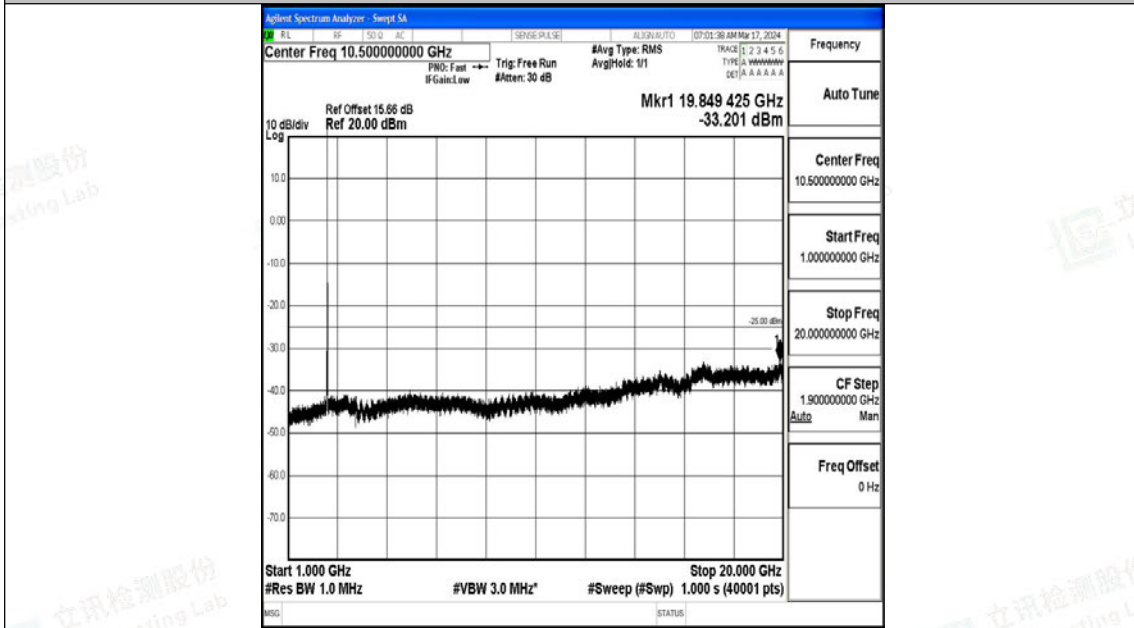

Band7_20MHz_QPSK_20850_1RB#0_30~1000_30~1000

Band7_20MHz_QPSK_20850_1RB#0_1000~20000_1000~20000