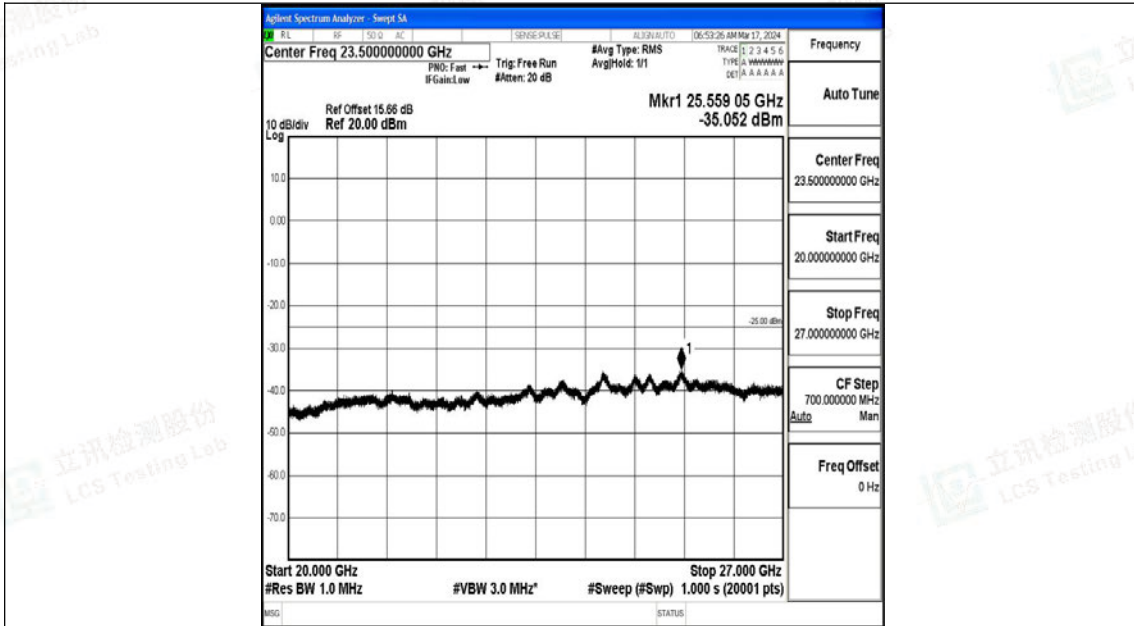

Band7_15MHz_QPSK_21100_1RB#0_30~1000_30~1000

Band7_15MHz_QPSK_21100_1RB#0_1000~20000_1000~20000

Band7_15MHz_QPSK_21100_1RB#0_20000~27000_20000~27000

Band7_15MHz_16QAM_21100_1RB#0_0.009~0.15_0.009~0.15

Band7_15MHz_16QAM_21100_1RB#0_0.15~30_0.15~30