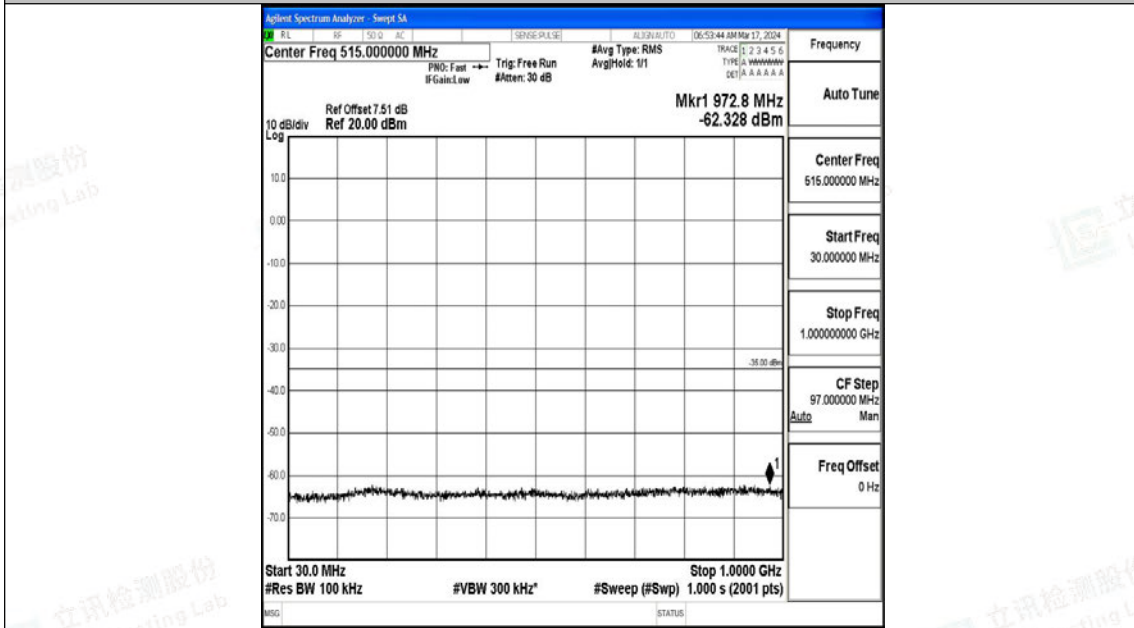

Band7_15MHz_QPSK_21100_1RB#0_30~1000_30~1000

Band7_15MHz_QPSK_21100_1RB#0_1000~20000_1000~20000

Band7_15MHz_QPSK_21100_1RB#0_20000~27000_20000~27000

Band7_15MHz_16QAM_21100_1RB#0_0.009~0.15_0.009~0.15

Band7_15MHz_16QAM_21100_1RB#0_0.15~30_0.15~30