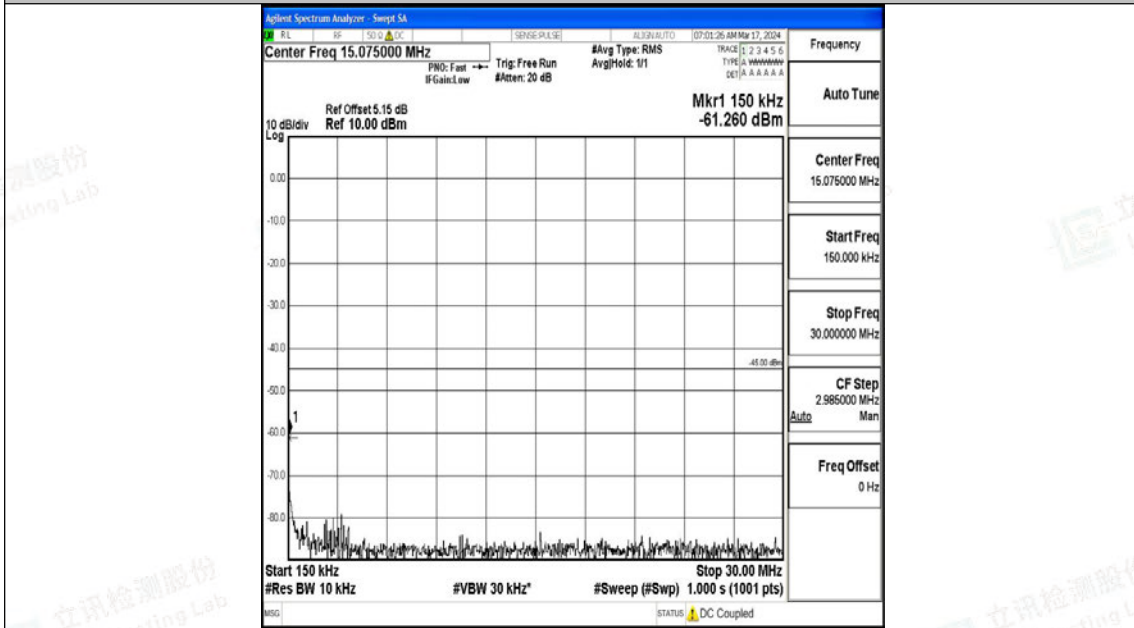

Band7_15MHz_16QAM_21375_1RB#0_30~1000_30~1000

Band7_15MHz_16QAM_21375_1RB#0_1000~20000_1000~20000

Band7_15MHz_16QAM_21375_1RB#0_20000~27000_20000~27000

Band7_20MHz_QPSK_20850_1RB#0_0.009~0.15_0.009~0.15

Band7_20MHz_QPSK_20850_1RB#0_0.15~30_0.15~30