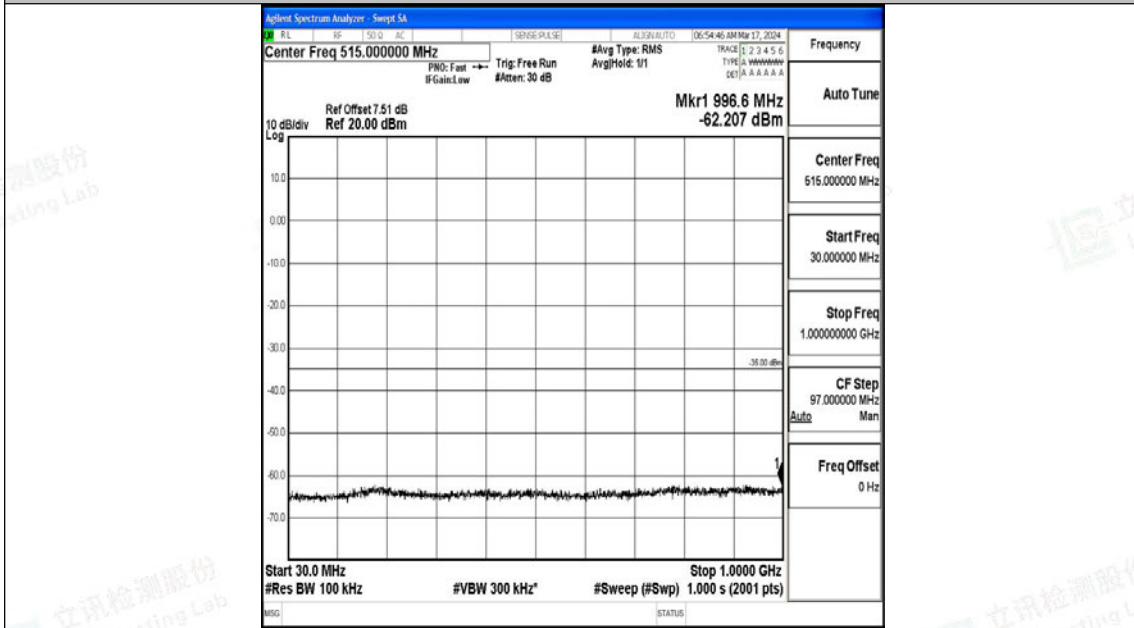

Band7_15MHz_QPSK_21375_1RB#0_30~1000_30~1000

Band7_15MHz_QPSK_21375_1RB#0_1000~20000_1000~20000

Band7_15MHz_QPSK_21375_1RB#0_20000~27000_20000~27000

Band7_15MHz_16QAM_21375_1RB#0_0.009~0.15_0.009~0.15

Band7_15MHz_16QAM_21375_1RB#0_0.15~30_0.15~30