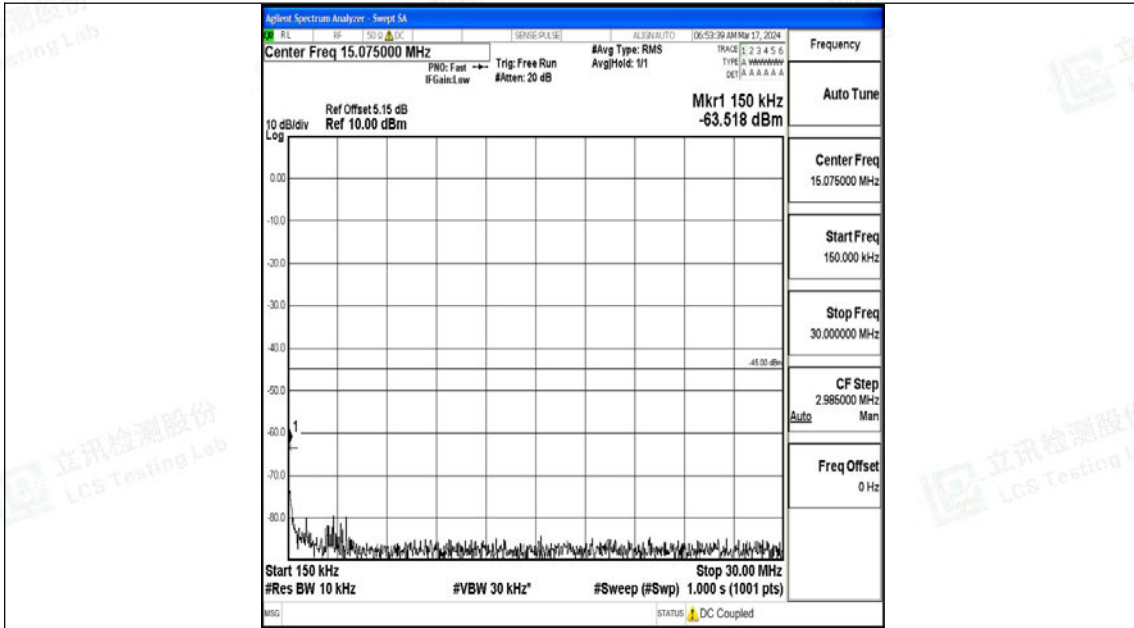

Band7_15MHz_QPSK_21100_1RB#0_30~1000_30~1000

Band7_15MHz_QPSK_21100_1RB#0_1000~20000_1000~20000

Band7_15MHz_QPSK_21100_1RB#0_20000~27000_20000~27000

Band7_15MHz_16QAM_21100_1RB#0_0.009~0.15_0.009~0.15

Band7_15MHz_16QAM_21100_1RB#0_0.15~30_0.15~30