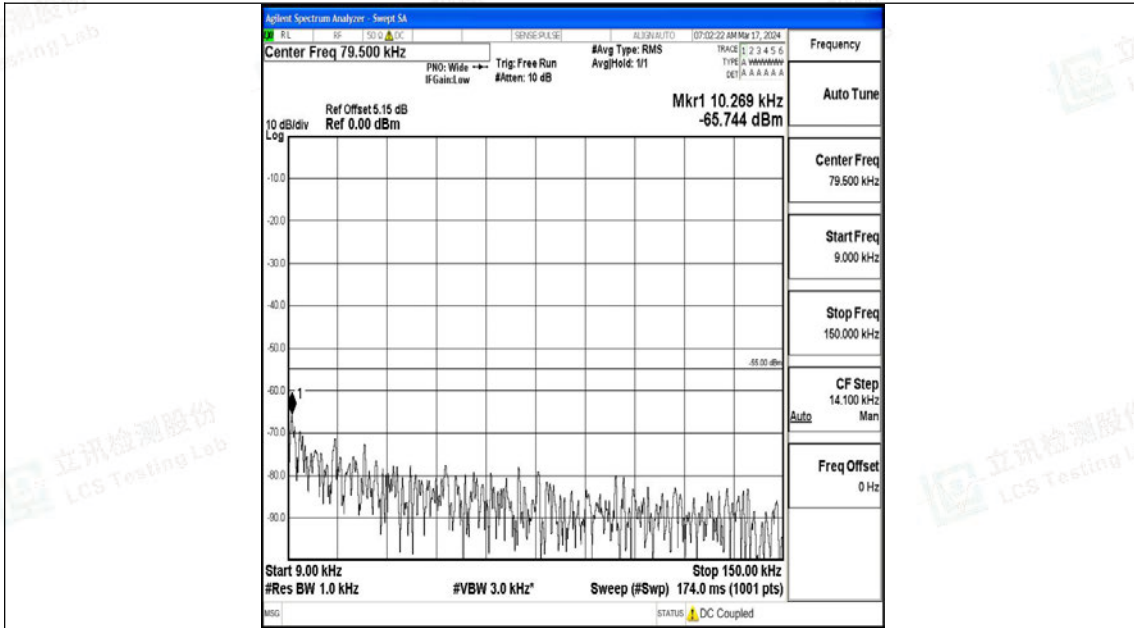

Band7_20MHz_16QAM_20850_1RB#0_30~1000_30~1000

Band7_20MHz_16QAM_20850_1RB#0_1000~20000_1000~20000

Band7_20MHz_16QAM_20850_1RB#0_20000~27000_20000~27000

Band7_20MHz_QPSK_21100_1RB#0_0.009~0.15_0.009~0.15

Band7_20MHz_QPSK_21100_1RB#0_0.15~30_0.15~30