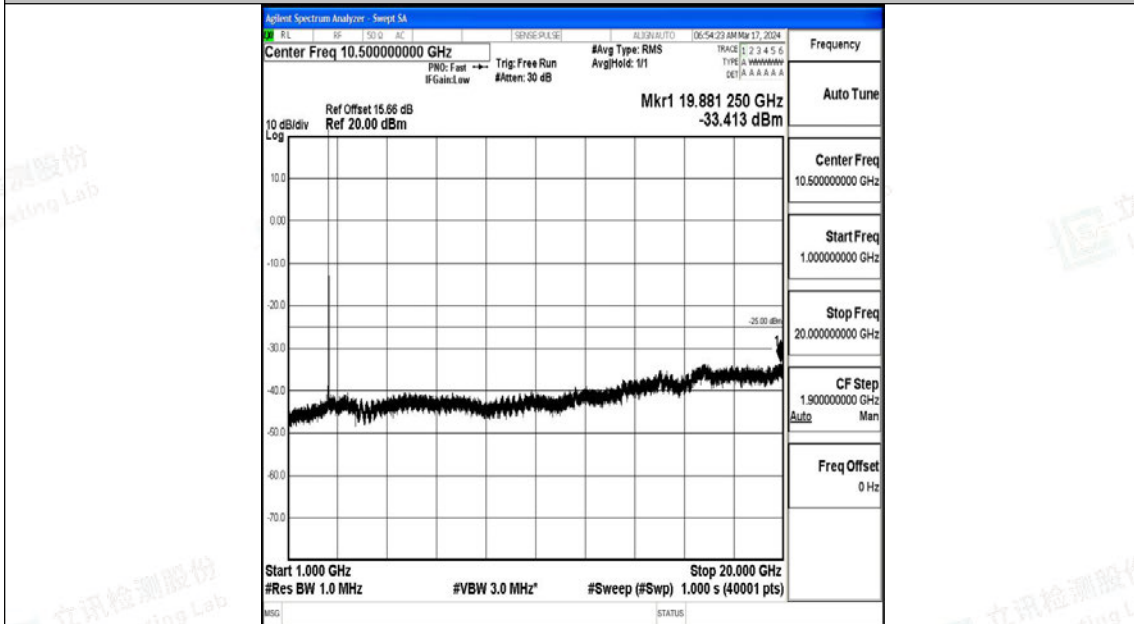

Band7_15MHz_QPSK_21375_1RB#0_30~1000_30~1000

Band7_15MHz_QPSK_21375_1RB#0_1000~20000_1000~20000