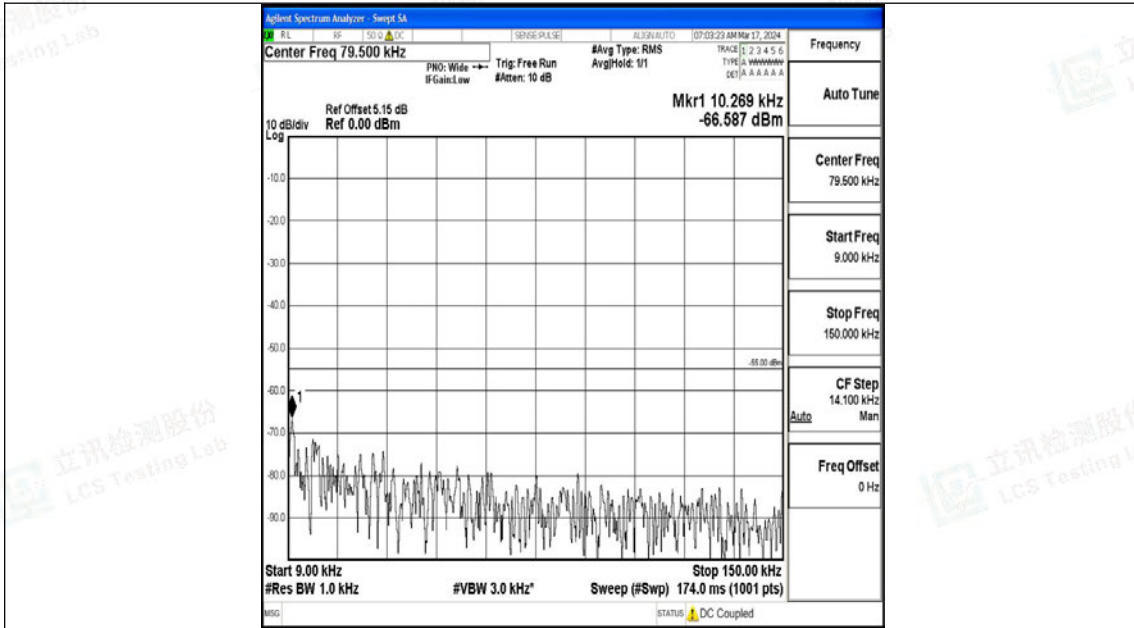

Band7_20MHz_16QAM_21100_1RB#0_30~1000_30~1000

Band7_20MHz_16QAM_21100_1RB#0_1000~20000_1000~20000

Band7_20MHz_16QAM_21100_1RB#0_20000~27000_20000~27000

Band7_20MHz_QPSK_21350_1RB#0_0.009~0.15_0.009~0.15

Band7_20MHz_QPSK_21350_1RB#0_0.15~30_0.15~30