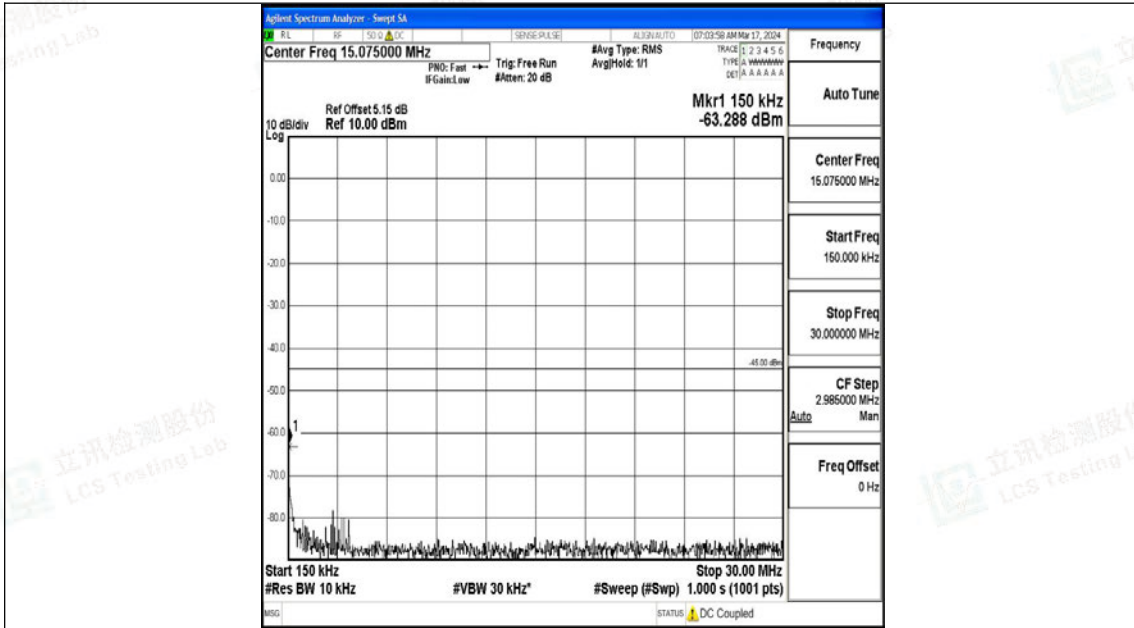

Band7_20MHz_QPSK_21350_1RB#0_30~1000_30~1000

Band7_20MHz_QPSK_21350_1RB#0_1000~20000_1000~20000

Band7_20MHz_QPSK_21350_1RB#0_20000~27000_20000~27000

Band7_20MHz_16QAM_21350_1RB#0_0.009~0.15_0.009~0.15

Band7_20MHz_16QAM_21350_1RB#0_0.15~30_0.15~30