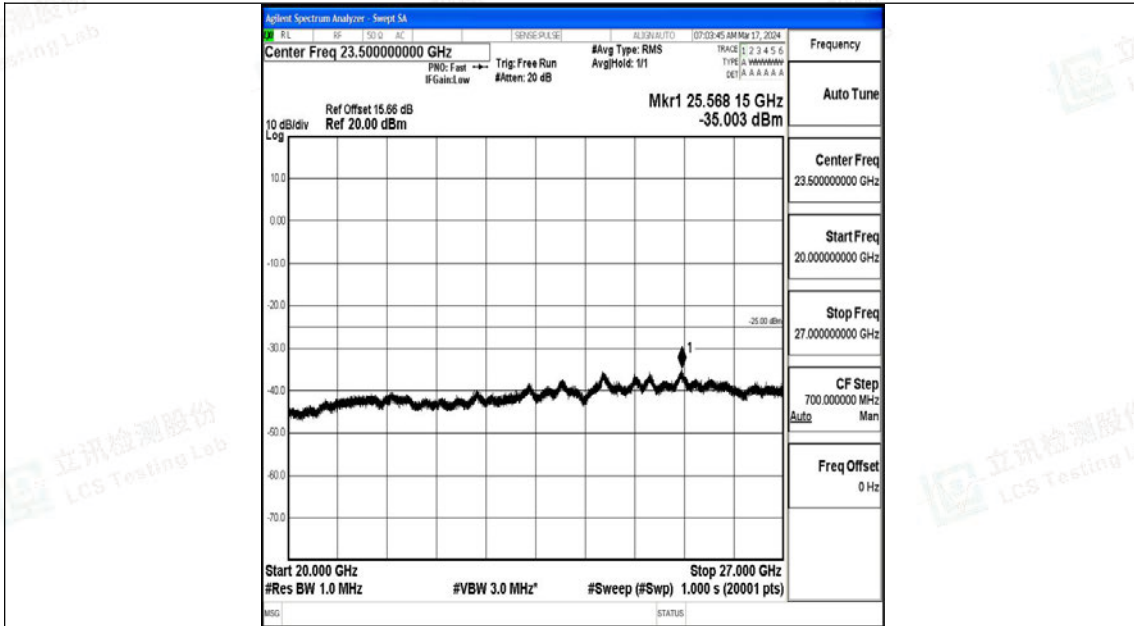

Band7_20MHz_QPSK_21350_1RB#0_1000~20000_1000~20000

Band7_20MHz_QPSK_21350_1RB#0_20000~27000_20000~27000