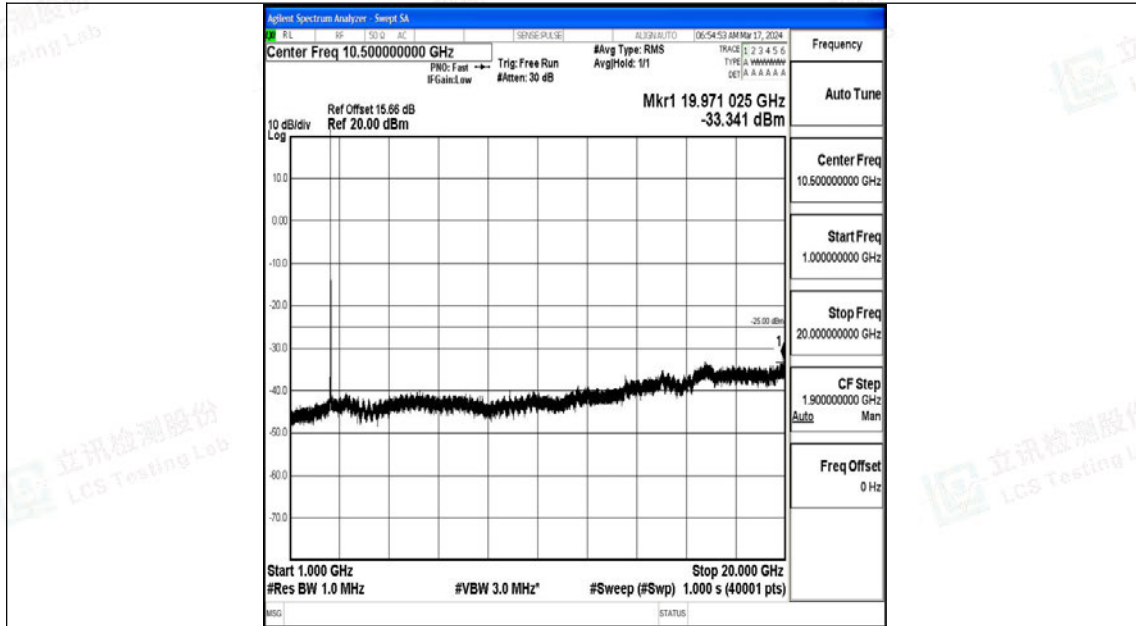

Band7_15MHz_16QAM_21375_1RB#0_30~1000_30~1000

Band7_15MHz_16QAM_21375_1RB#0_1000~20000_1000~20000