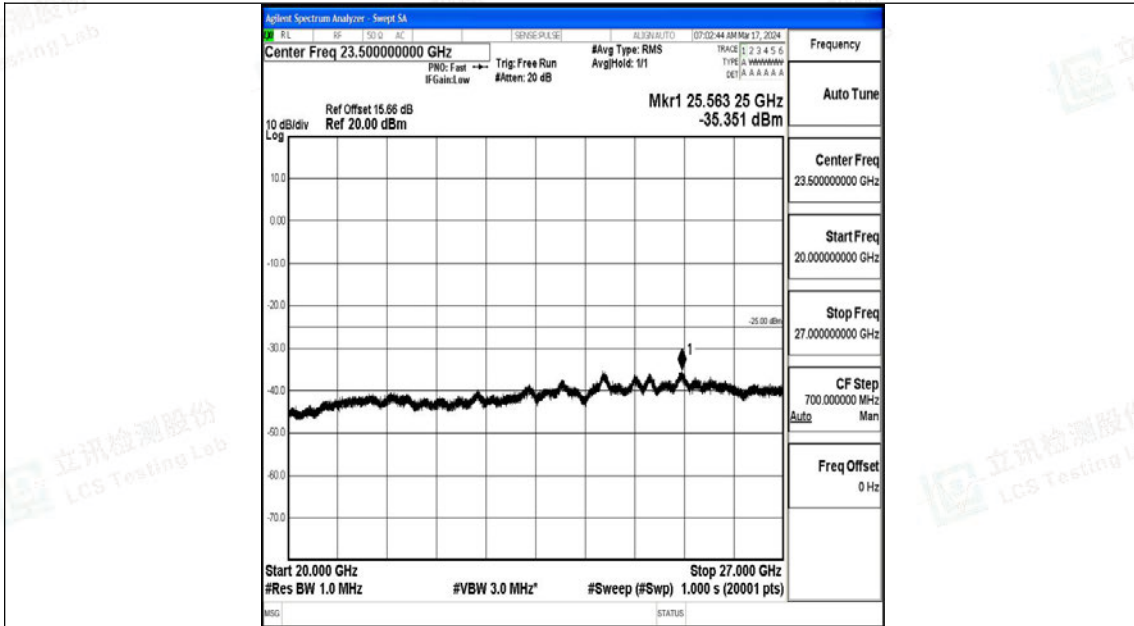

Band7_20MHz_QPSK_21100_1RB#0_1000~20000_1000~20000

Band7_20MHz_QPSK_21100_1RB#0_20000~27000_20000~27000