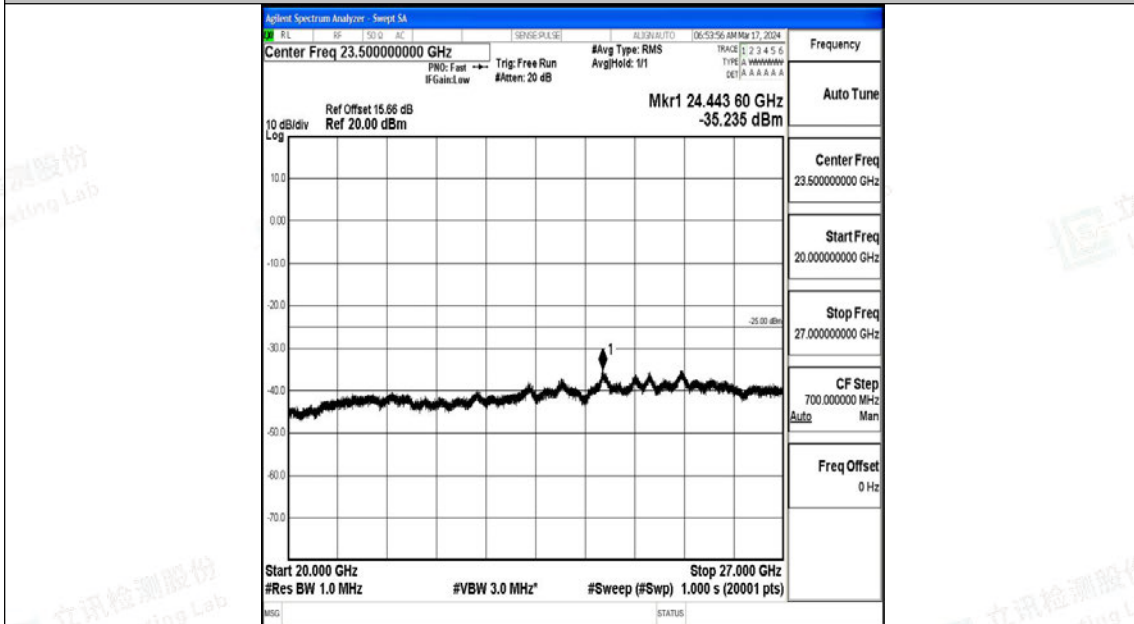

Band7_15MHz_16QAM_21100_1RB#0_1000~20000_1000~20000

Band7_15MHz_16QAM_21100_1RB#0_20000~27000_20000~27000