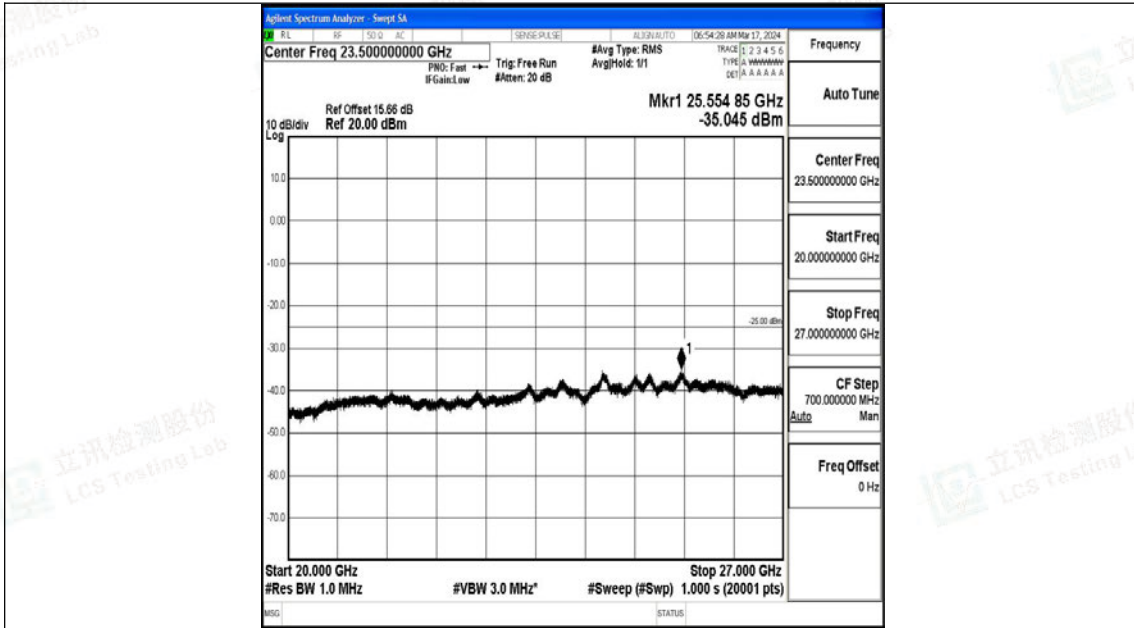

Band7_15MHz_QPSK_21375_1RB#0_1000~20000_1000~20000

Band7_15MHz_QPSK_21375_1RB#0_20000~27000_20000~27000