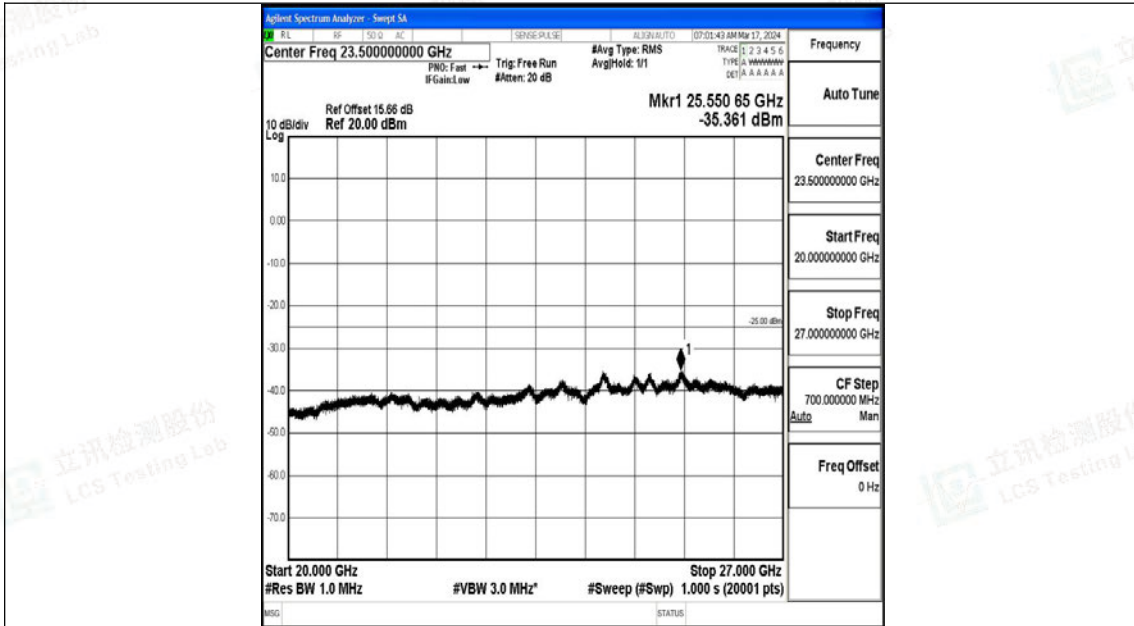

Band7_20MHz_QPSK_20850_1RB#0_1000~20000_1000~20000

Band7_20MHz_QPSK_20850_1RB#0_20000~27000_20000~27000