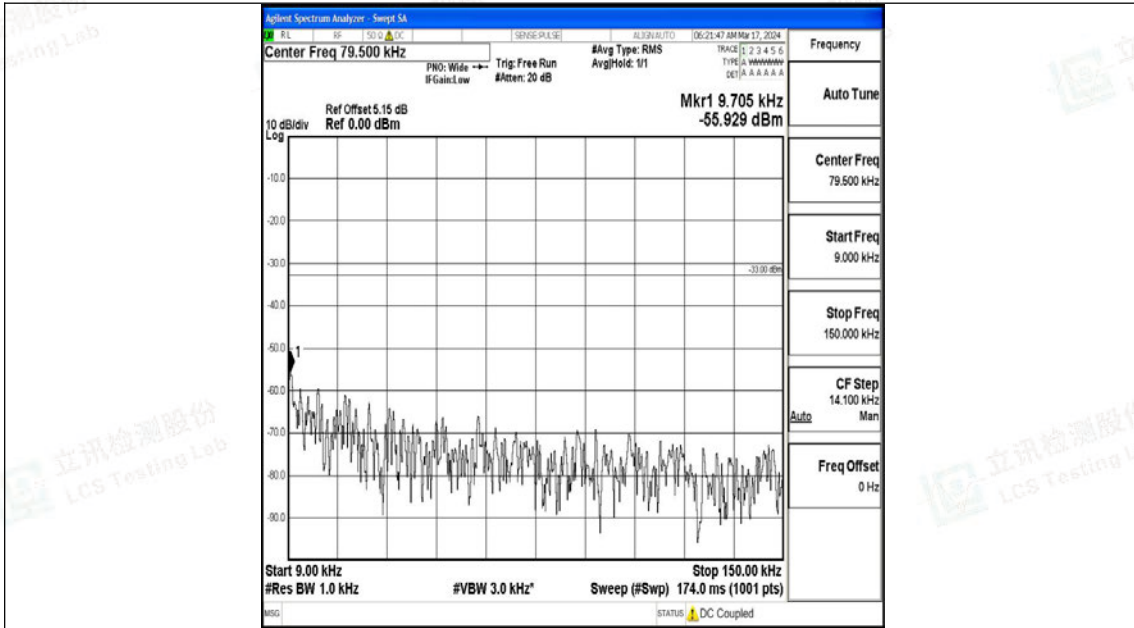

Band5_10MHz_16QAM_20525_1RB#0_3000~10000_3000~10000

Band5_10MHz_QPSK_20600_1RB#0_0.009~0.15_0.009~0.15