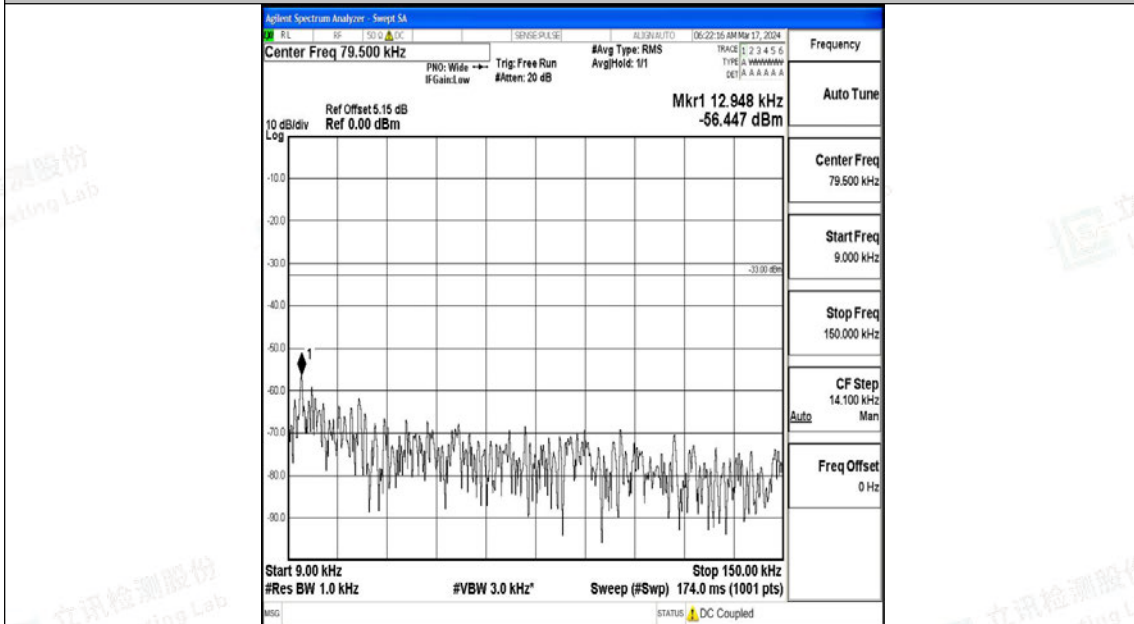

Band5\_10MHz\_QPSK\_20600\_1RB#0\_30~1000\_30~1000

Band5\_10MHz\_QPSK\_20600\_1RB#0\_1000~3000\_1000~3000

Band5\_10MHz\_QPSK\_20600\_1RB#0\_3000~10000\_3000~10000

Band5\_10MHz\_16QAM\_20600\_1RB#0\_0.009~0.15\_0.009~0.15