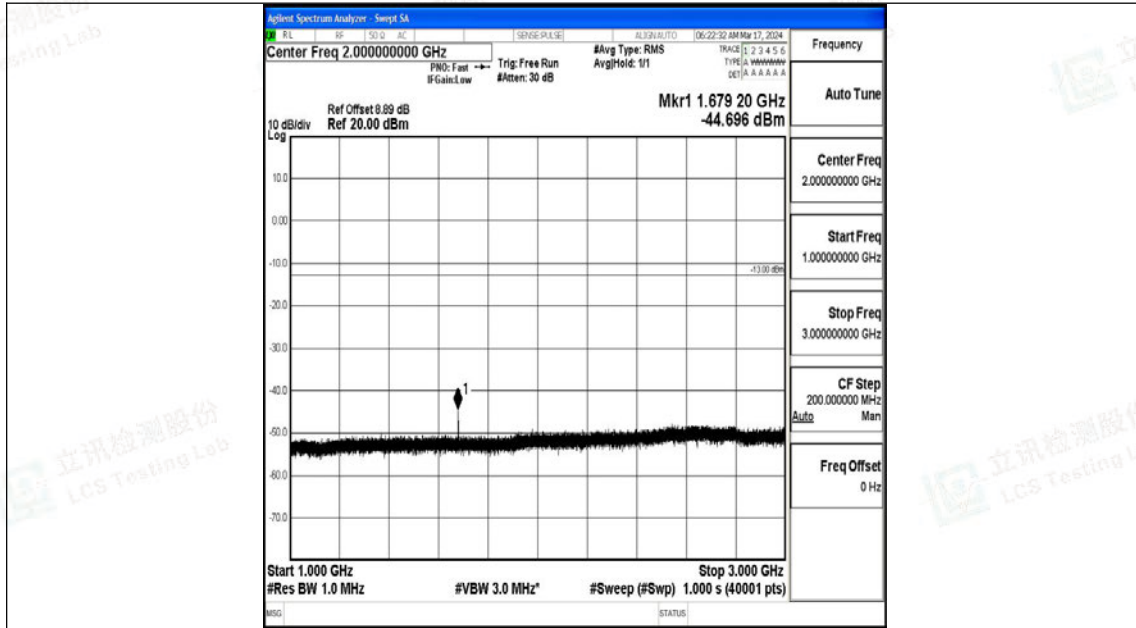

Band5_10MHz_16QAM_20600_1RB#0_30~1000_30~1000

Band5_10MHz_16QAM_20600_1RB#0_1000~3000_1000~3000