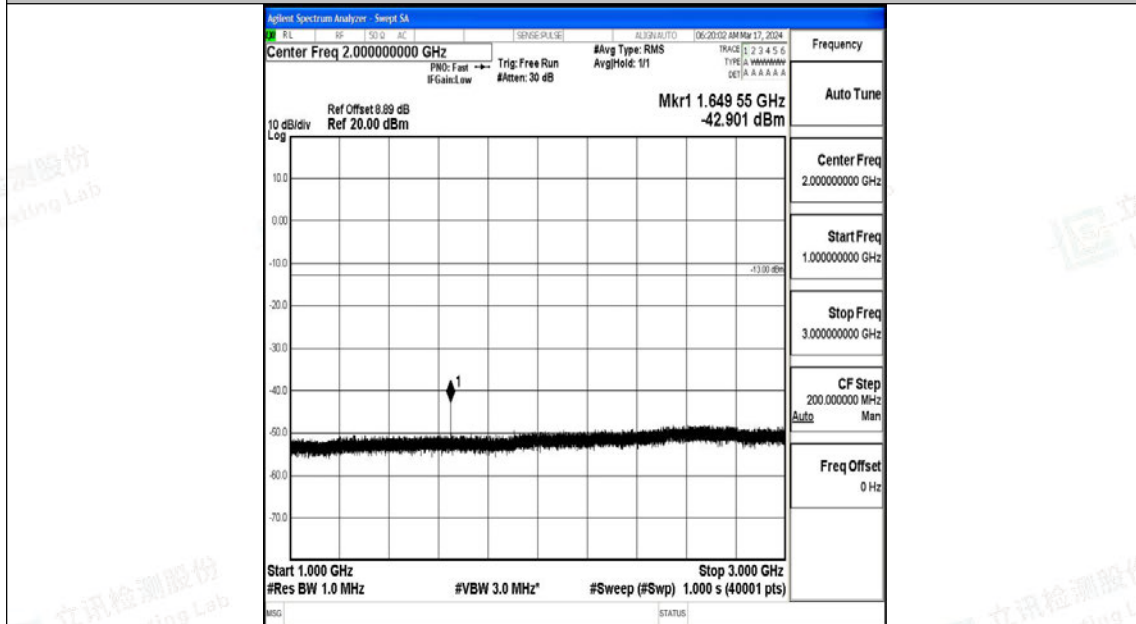

Band5_10MHz_QPSK_20450_1RB#0_30~1000_30~1000

Band5_10MHz_QPSK_20450_1RB#0_1000~3000_1000~3000