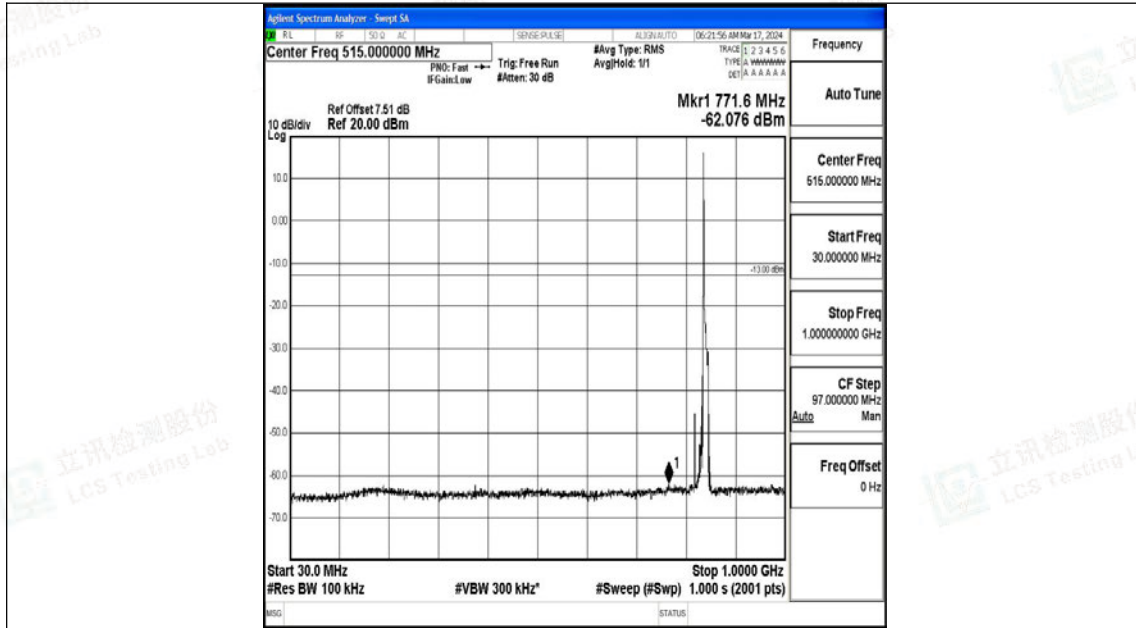

Band5\_10MHz\_16QAM\_20525\_1RB#0\_1000~3000\_1000~3000

Band5\_10MHz\_16QAM\_20525\_1RB#0\_3000~10000\_3000~10000

Band5\_10MHz\_QPSK\_20600\_1RB#0\_0.009~0.15\_0.009~0.15

Band5\_10MHz\_QPSK\_20600\_1RB#0\_0.15~30\_0.15~30