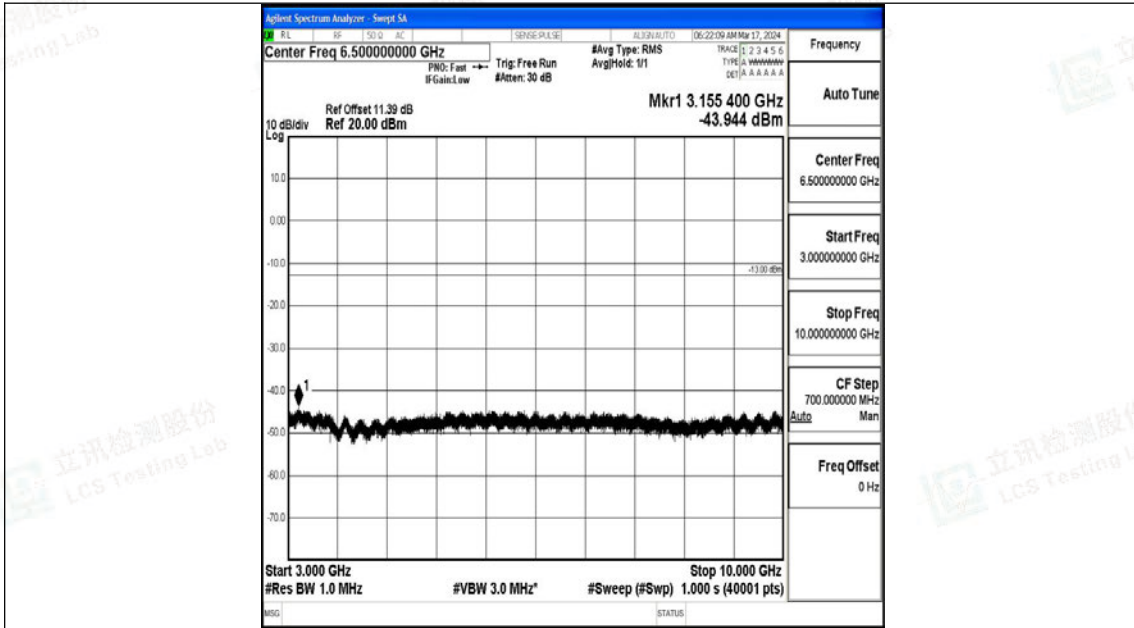

Band5_10MHz_QPSK_20600_1RB#0_1000~3000_1000~3000

Band5_10MHz_QPSK_20600_1RB#0_3000~10000_3000~10000