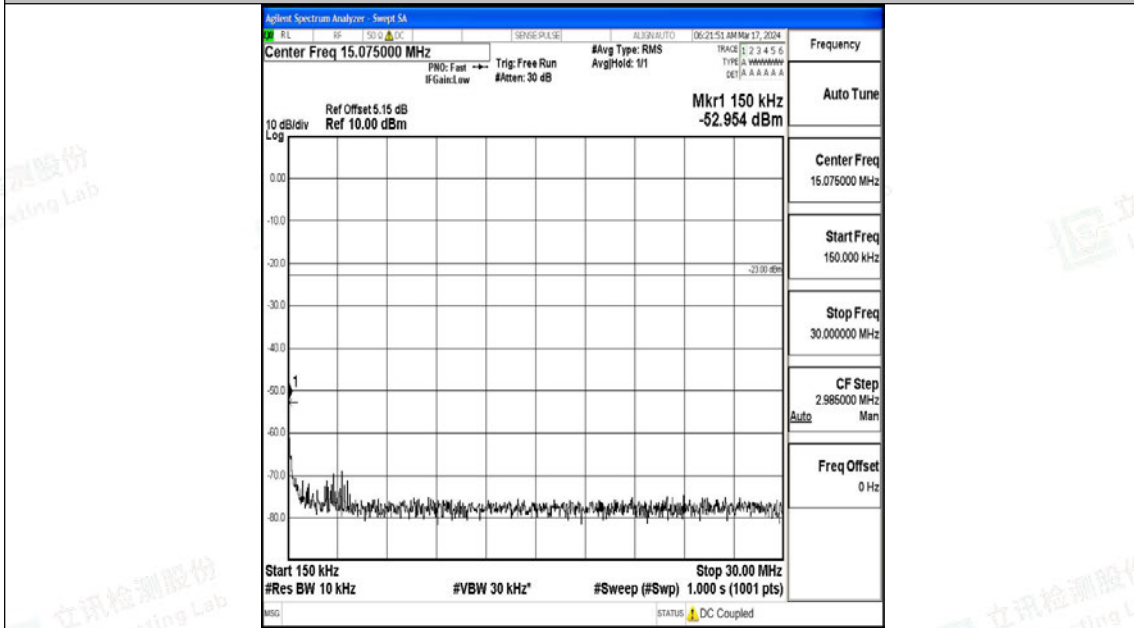

Band5\_10MHz\_16QAM\_20525\_1RB#0\_1000~3000\_1000~3000

Band5\_10MHz\_16QAM\_20525\_1RB#0\_3000~10000\_3000~10000

Band5\_10MHz\_QPSK\_20600\_1RB#0\_0.009~0.15\_0.009~0.15

Band5\_10MHz\_QPSK\_20600\_1RB#0\_0.15~30\_0.15~30