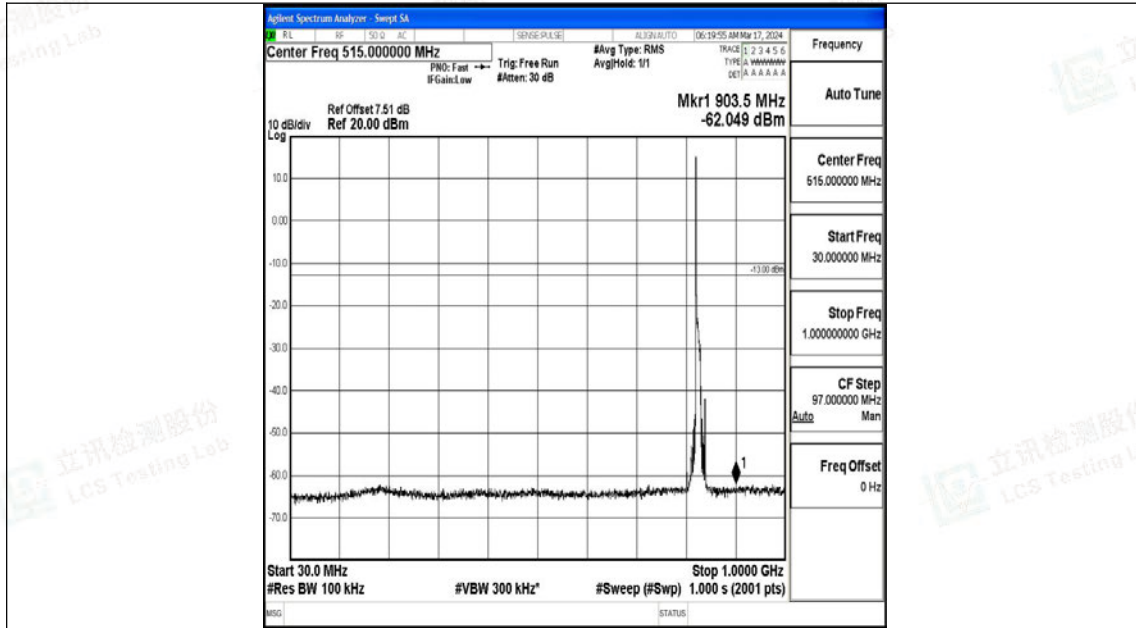

Band5\_5MHz\_16QAM\_20625\_1RB#0\_1000~3000\_1000~3000

Band5\_5MHz\_16QAM\_20625\_1RB#0\_3000~10000\_3000~10000

Band5\_10MHz\_QPSK\_20450\_1RB#0\_0.009~0.15\_0.009~0.15

Band5\_10MHz\_QPSK\_20450\_1RB#0\_0.15~30\_0.15~30