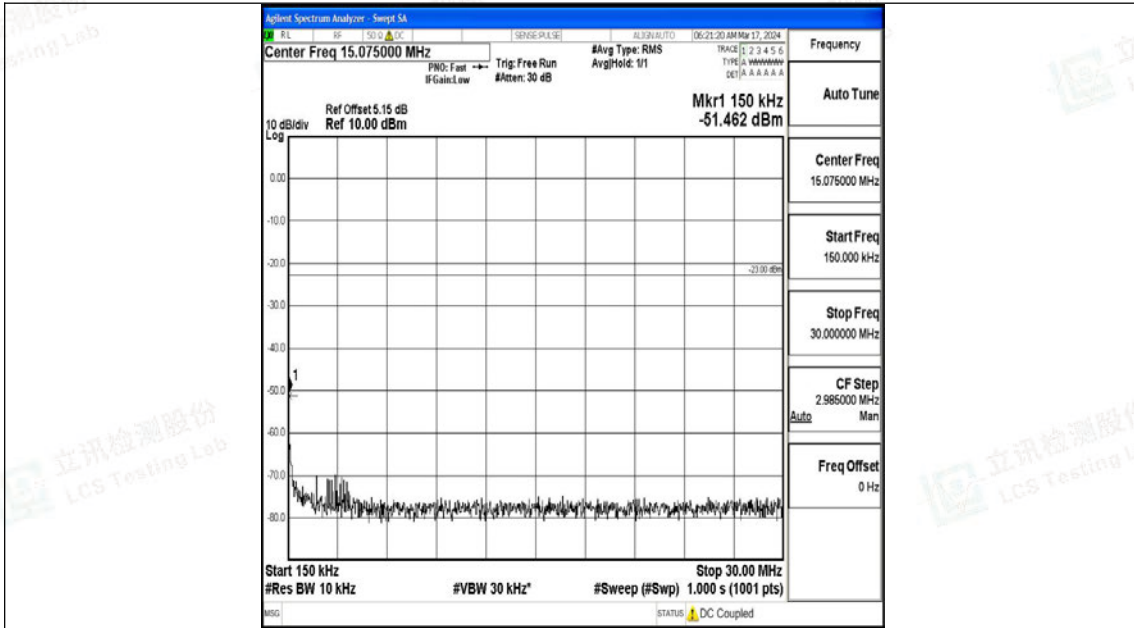

Band5_10MHz_16QAM_20525_1RB#0_0.009~0.15_0.009~0.15

Band5_10MHz_16QAM_20525_1RB#0_0.15~30_0.15~30