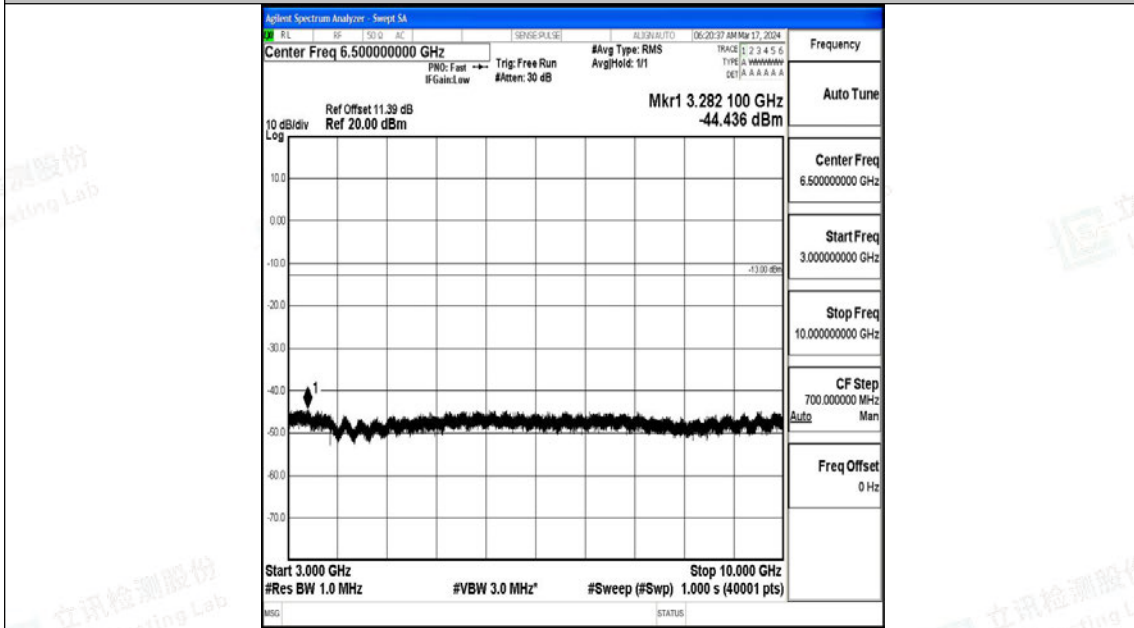

Band5\_10MHz\_16QAM\_20450\_1RB#0\_0.15~30\_0.15~30

Band5\_10MHz\_16QAM\_20450\_1RB#0\_30~1000\_30~1000

Band5\_10MHz\_16QAM\_20450\_1RB#0\_1000~3000\_1000~3000

Band5\_10MHz\_16QAM\_20450\_1RB#0\_3000~10000\_3000~10000