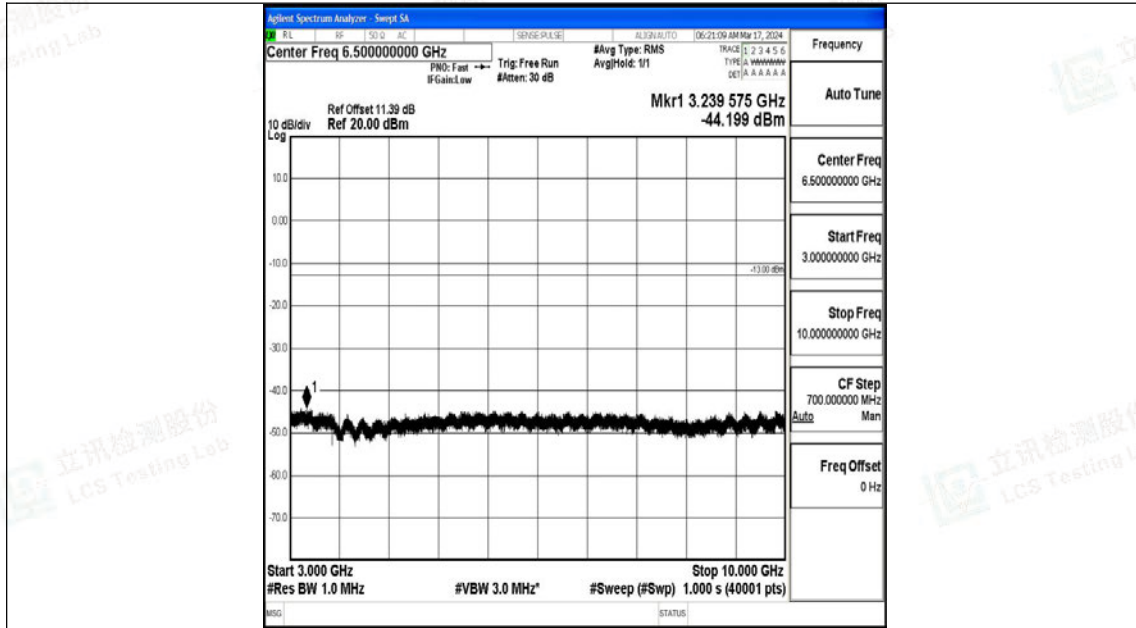

Band5\_10MHz\_QPSK\_20525\_1RB#0\_0.009~0.15\_0.009~0.15

Band5\_10MHz\_QPSK\_20525\_1RB#0\_0.15~30\_0.15~30

Band5\_10MHz\_QPSK\_20525\_1RB#0\_30~1000\_30~1000

Band5\_10MHz\_QPSK\_20525\_1RB#0\_1000~3000\_1000~3000