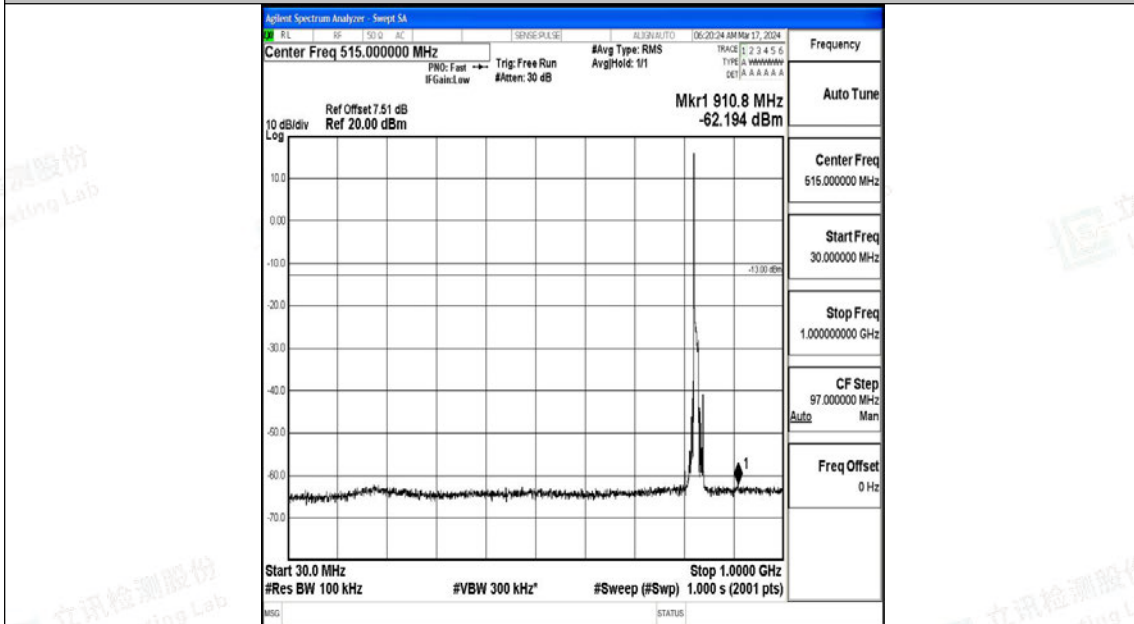

Band5_10MHz_16QAM_20450_1RB#0_0.15~30_0.15~30

Band5_10MHz_16QAM_20450_1RB#0_30~1000_30~1000