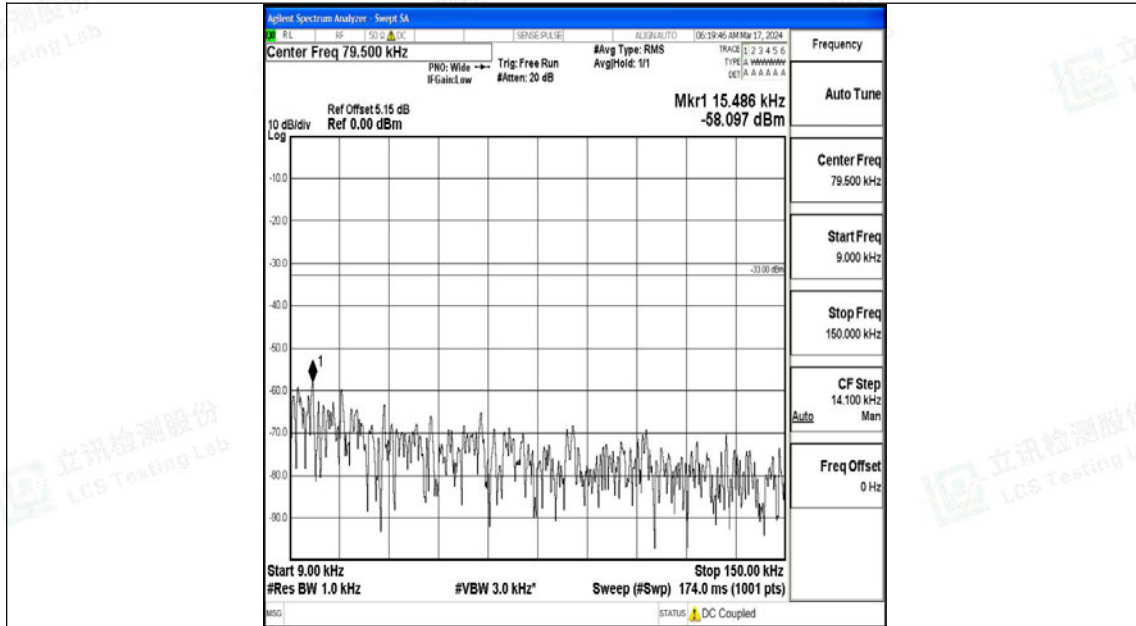

Band5\_5MHz\_16QAM\_20625\_1RB#0\_1000~3000\_1000~3000

Band5\_5MHz\_16QAM\_20625\_1RB#0\_3000~10000\_3000~10000

Band5\_10MHz\_QPSK\_20450\_1RB#0\_0.009~0.15\_0.009~0.15

Band5\_10MHz\_QPSK\_20450\_1RB#0\_0.15~30\_0.15~30