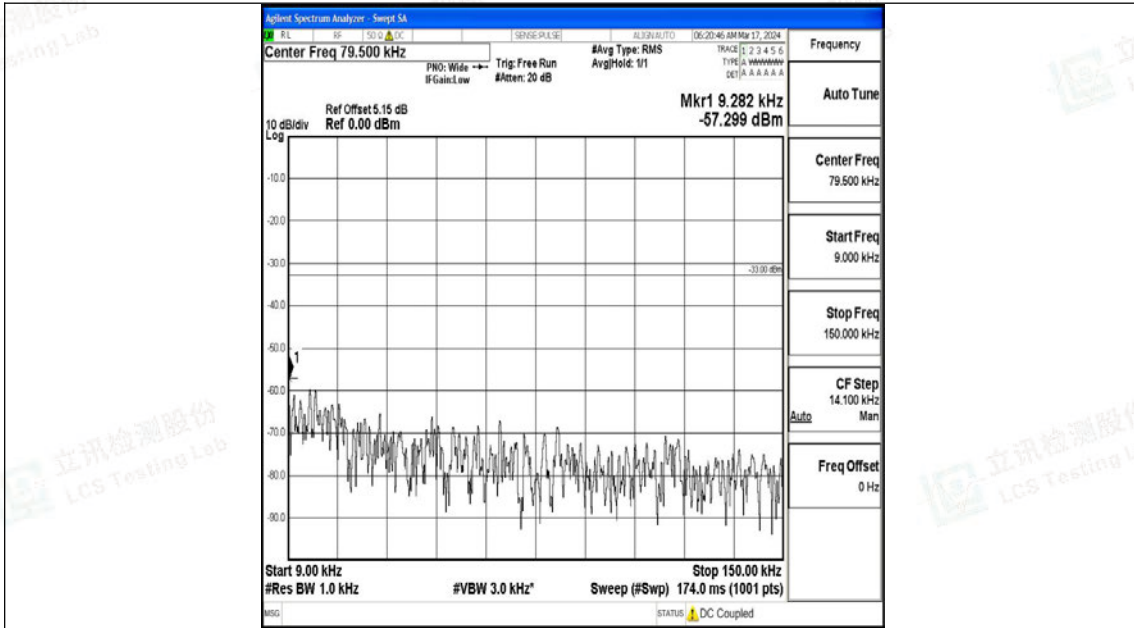

Band5\_10MHz\_16QAM\_20450\_1RB#0\_0.15~30\_0.15~30

Band5\_10MHz\_16QAM\_20450\_1RB#0\_30~1000\_30~1000

Band5\_10MHz\_16QAM\_20450\_1RB#0\_1000~3000\_1000~3000

Band5\_10MHz\_16QAM\_20450\_1RB#0\_3000~10000\_3000~10000