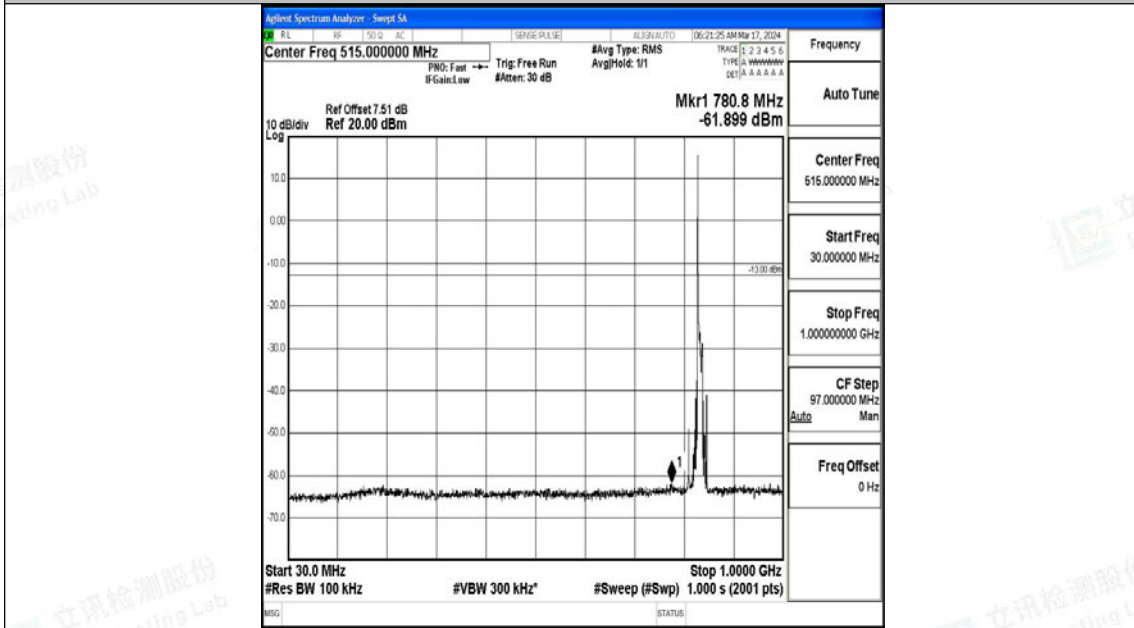

Band5\_10MHz\_QPSK\_20525\_1RB#0\_3000~10000\_3000~10000

Band5\_10MHz\_16QAM\_20525\_1RB#0\_0.009~0.15\_0.009~0.15

Band5\_10MHz\_16QAM\_20525\_1RB#0\_0.15~30\_0.15~30

Band5\_10MHz\_16QAM\_20525\_1RB#0\_30~1000\_30~1000