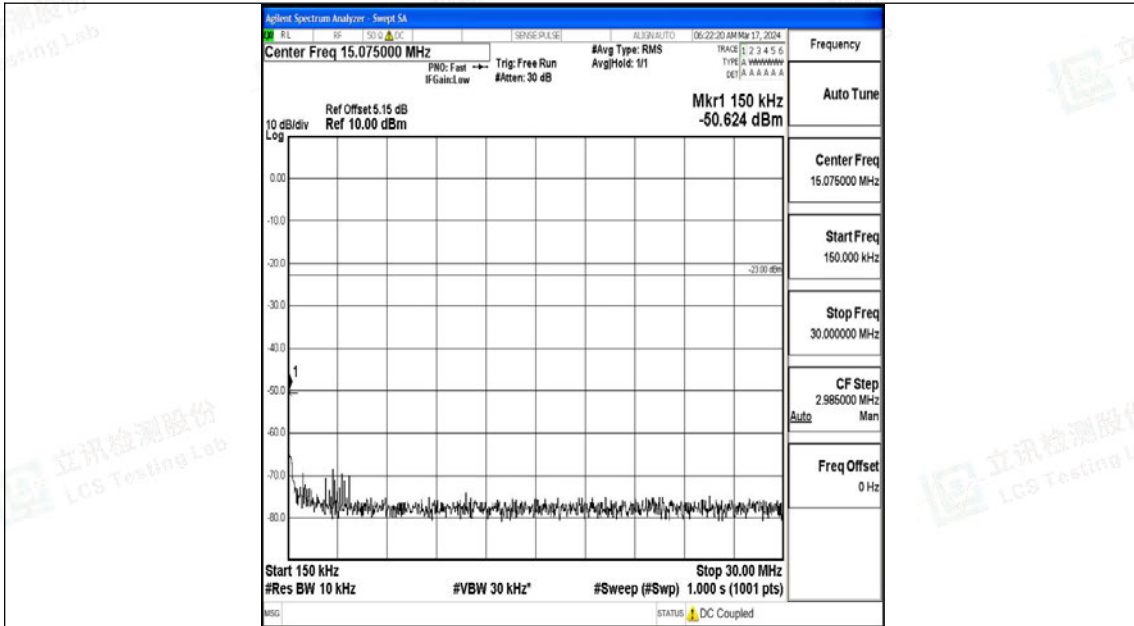

Band5\_10MHz\_QPSK\_20600\_1RB#0\_30~1000\_30~1000

Band5\_10MHz\_QPSK\_20600\_1RB#0\_1000~3000\_1000~3000

Band5\_10MHz\_QPSK\_20600\_1RB#0\_3000~10000\_3000~10000

Band5\_10MHz\_16QAM\_20600\_1RB#0\_0.009~0.15\_0.009~0.15