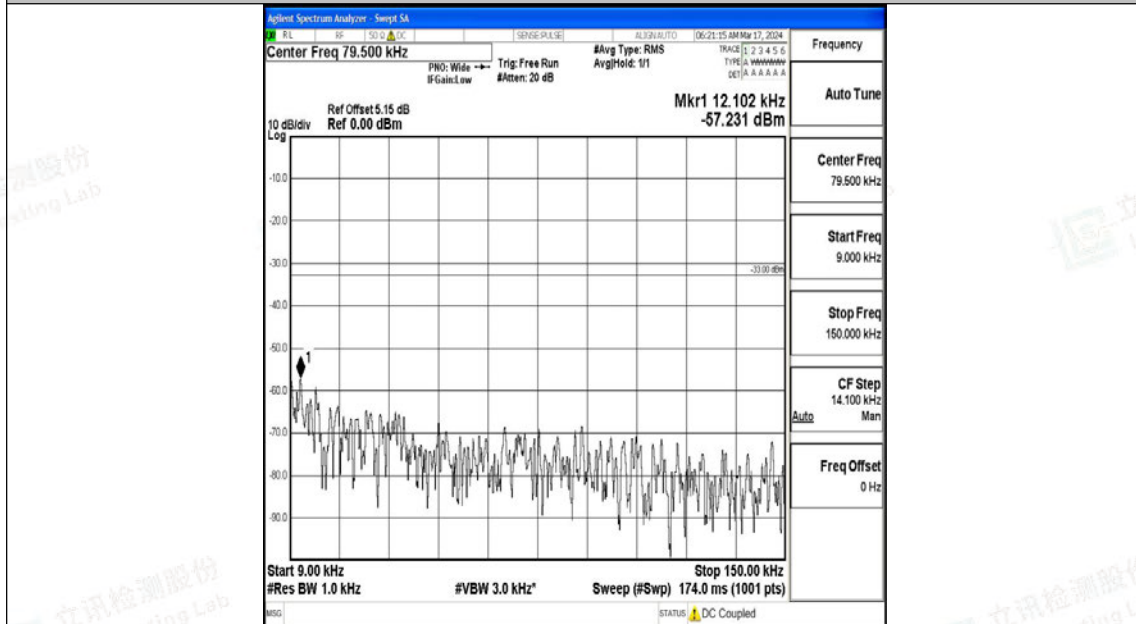

Band5_10MHz_QPSK_20525_1RB#0_3000~10000_3000~10000

Band5_10MHz_16QAM_20525_1RB#0_0.009~0.15_0.009~0.15