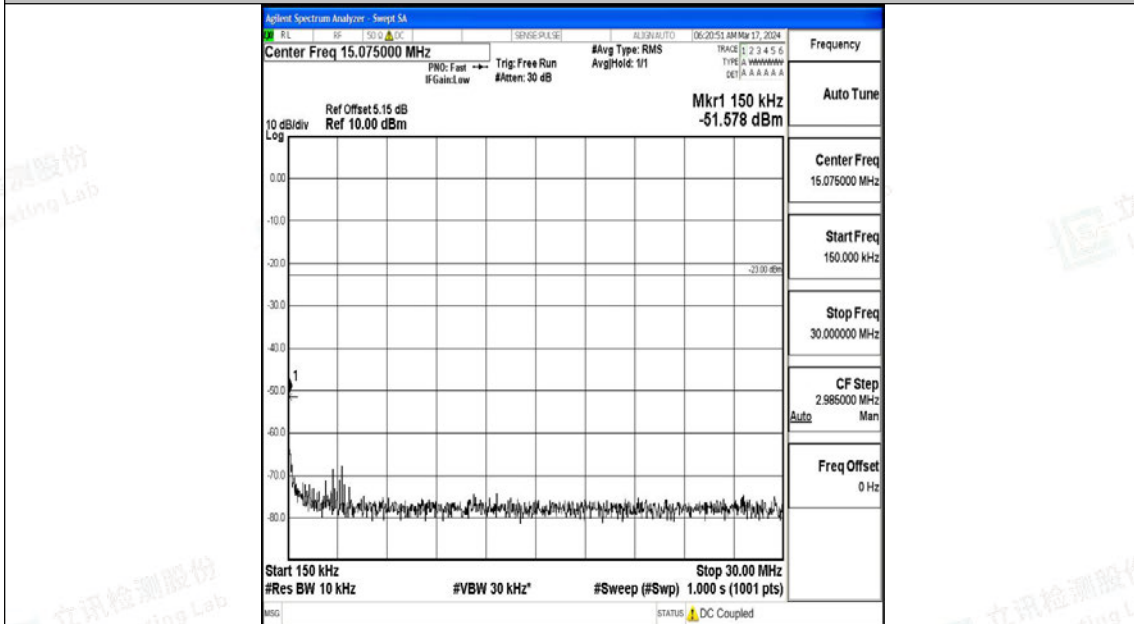

Band5_10MHz_QPSK_20525_1RB#0_0.009~0.15_0.009~0.15

Band5_10MHz_QPSK_20525_1RB#0_0.15~30_0.15~30