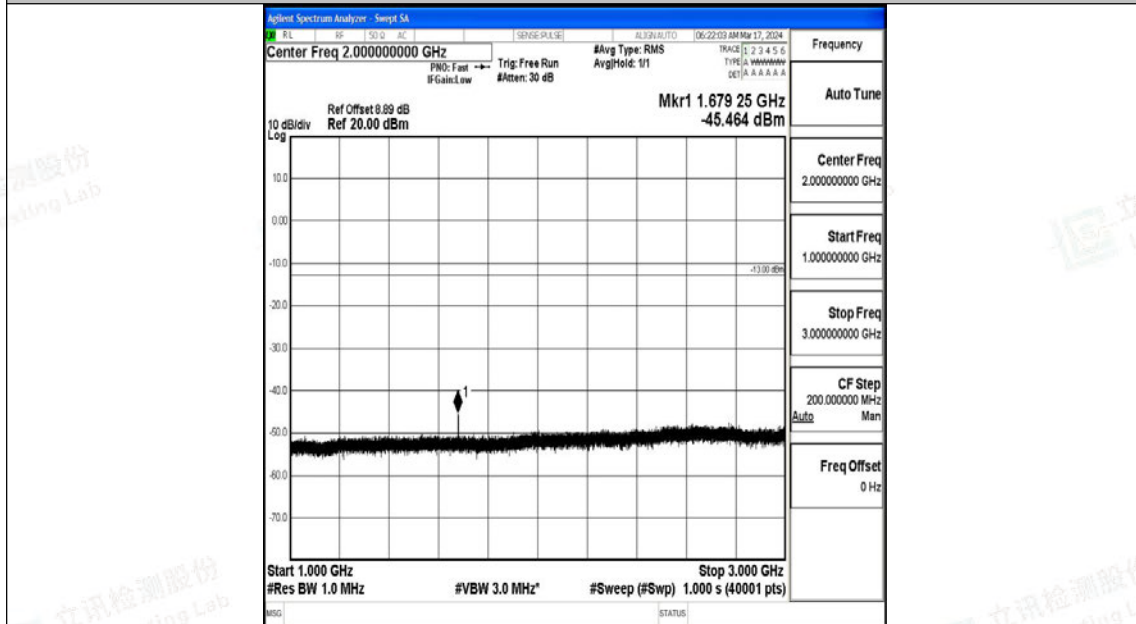

Band5_10MHz_QPSK_20600_1RB#0_30~1000_30~1000

Band5_10MHz_QPSK_20600_1RB#0_1000~3000_1000~3000