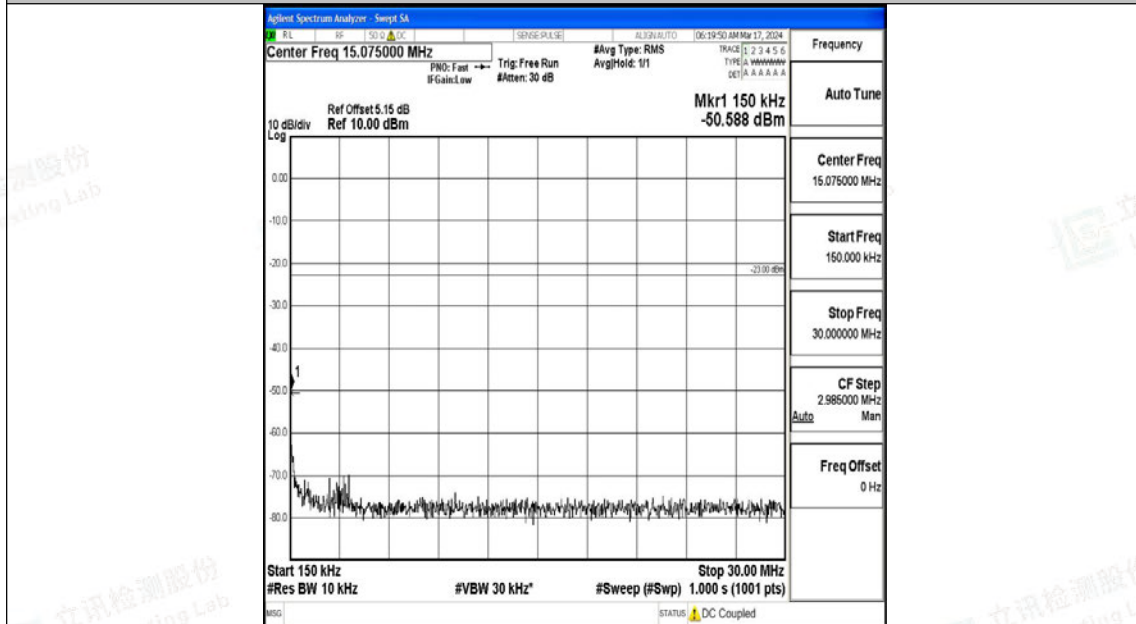

Band5\_5MHz\_16QAM\_20625\_1RB#0\_1000~3000\_1000~3000

Band5\_5MHz\_16QAM\_20625\_1RB#0\_3000~10000\_3000~10000

Band5\_10MHz\_QPSK\_20450\_1RB#0\_0.009~0.15\_0.009~0.15

Band5\_10MHz\_QPSK\_20450\_1RB#0\_0.15~30\_0.15~30