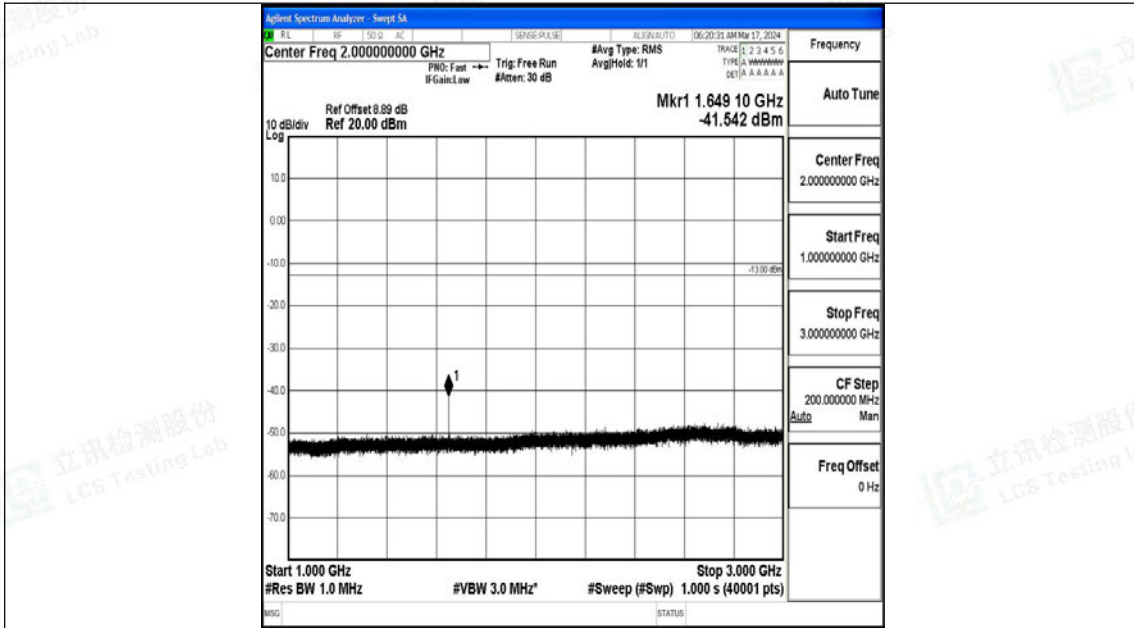

Band5_10MHz_16QAM_20450_1RB#0_30~1000_30~1000

Band5_10MHz_16QAM_20450_1RB#0_1000~3000_1000~3000