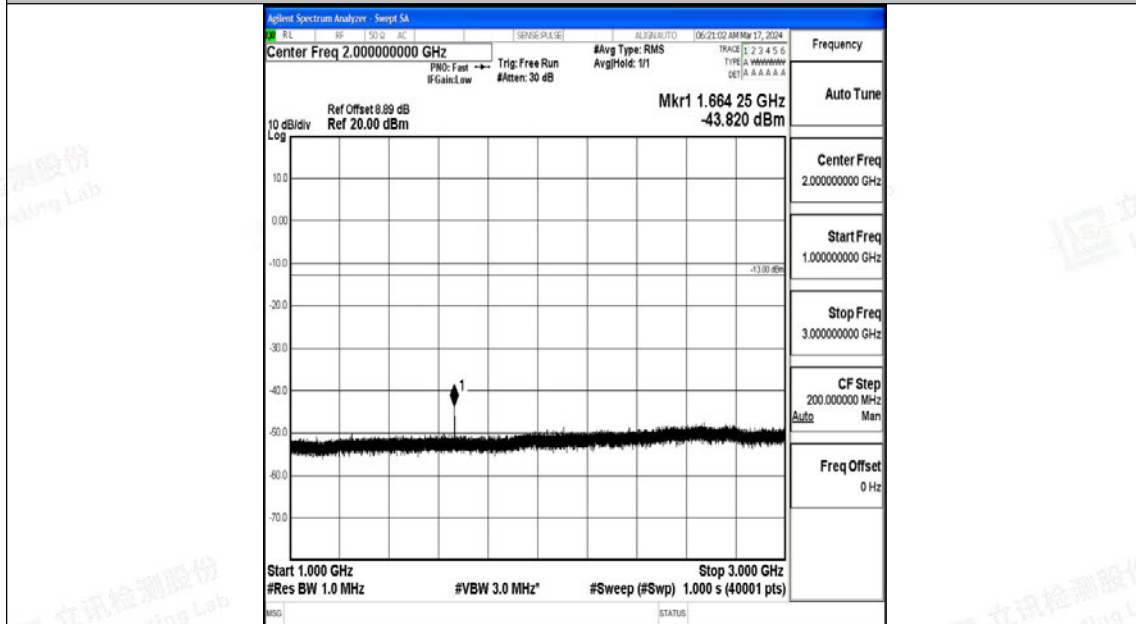

Band5\_10MHz\_QPSK\_20525\_1RB#0\_0.009~0.15\_0.009~0.15

Band5\_10MHz\_QPSK\_20525\_1RB#0\_0.15~30\_0.15~30

Band5\_10MHz\_QPSK\_20525\_1RB#0\_30~1000\_30~1000

Band5\_10MHz\_QPSK\_20525\_1RB#0\_1000~3000\_1000~3000