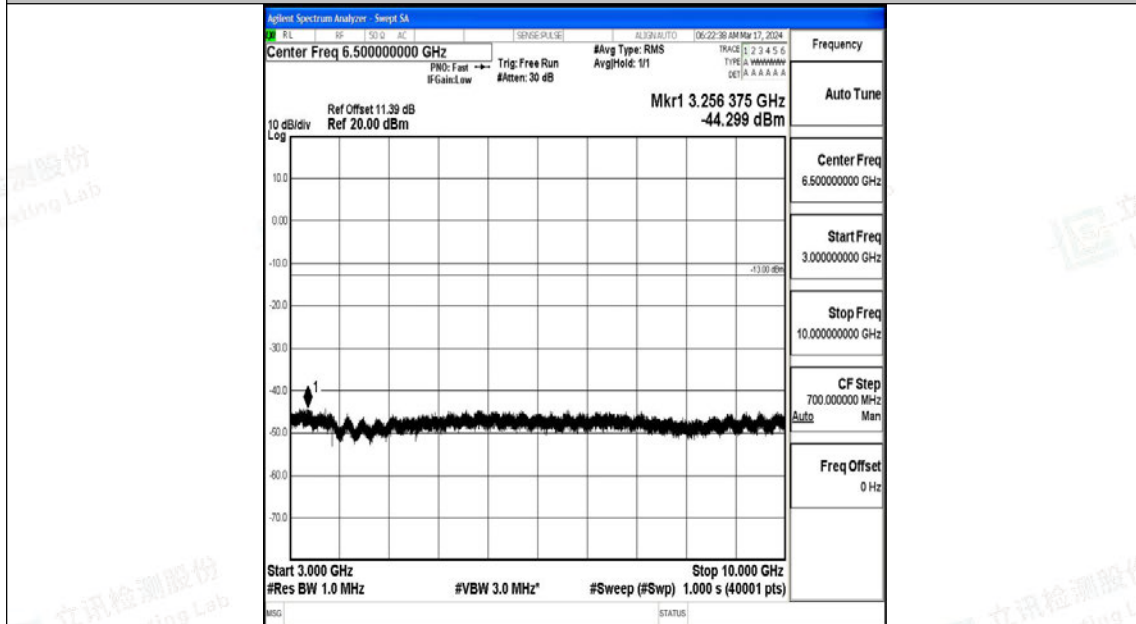

Band5\_10MHz\_16QAM\_20600\_1RB#0\_0.15~30\_0.15~30

Band5\_10MHz\_16QAM\_20600\_1RB#0\_30~1000\_30~1000

Band5\_10MHz\_16QAM\_20600\_1RB#0\_1000~3000\_1000~3000

Band5\_10MHz\_16QAM\_20600\_1RB#0\_3000~10000\_3000~10000