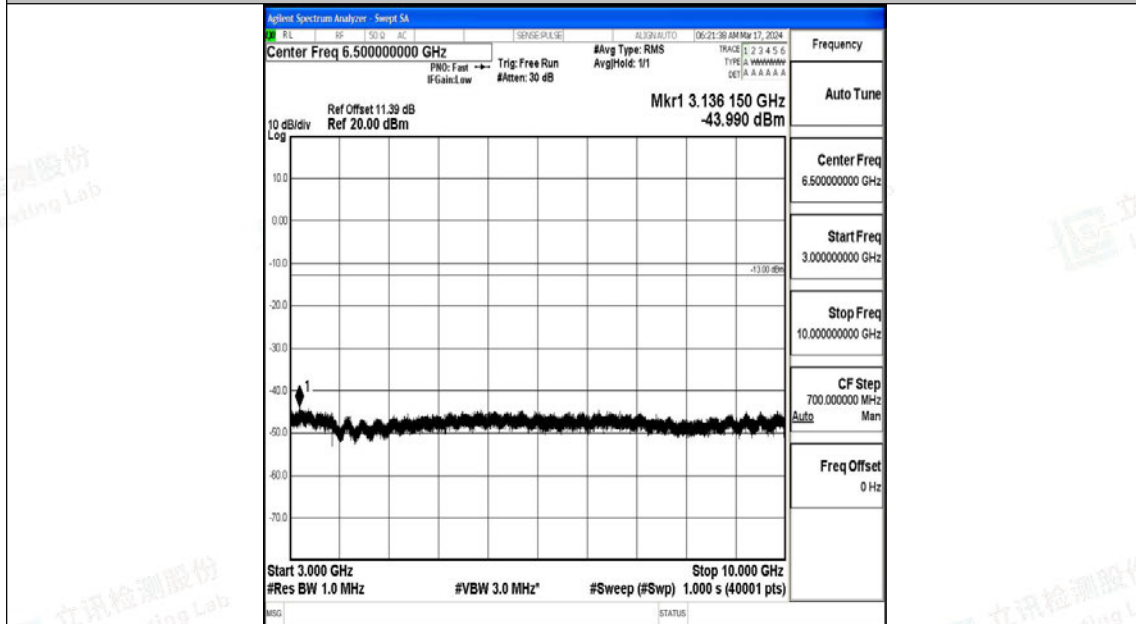

Band5_10MHz_16QAM_20525_1RB#0_1000~3000_1000~3000

Band5_10MHz_16QAM_20525_1RB#0_3000~10000_3000~10000