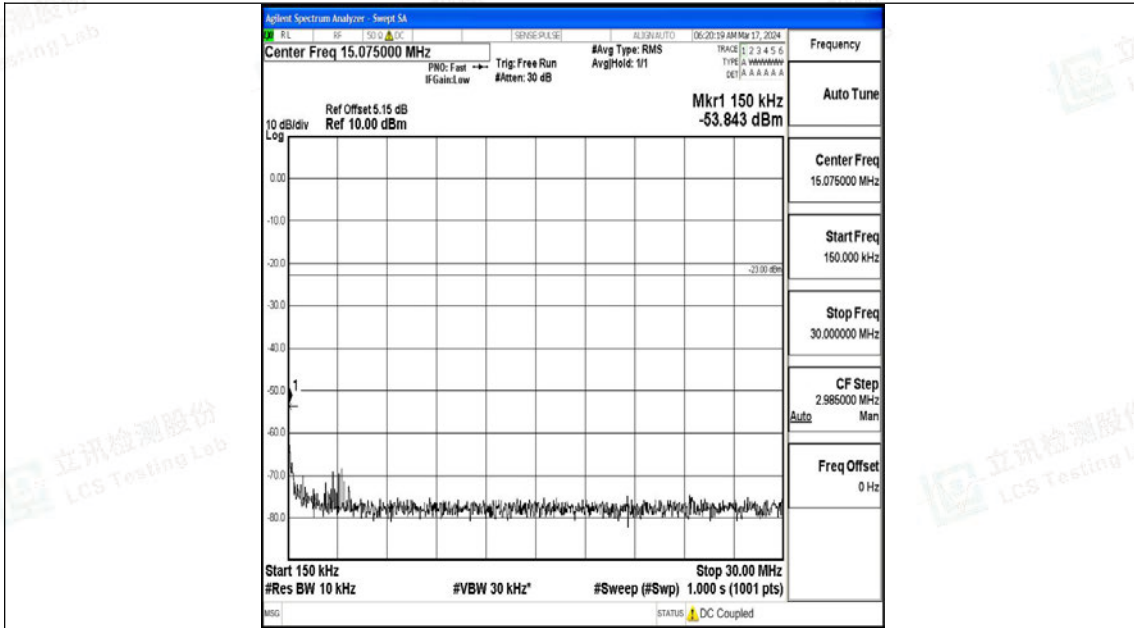

Band5\_10MHz\_QPSK\_20450\_1RB#0\_30~1000\_30~1000

Band5\_10MHz\_QPSK\_20450\_1RB#0\_1000~3000\_1000~3000

Band5\_10MHz\_QPSK\_20450\_1RB#0\_3000~10000\_3000~10000

Band5\_10MHz\_16QAM\_20450\_1RB#0\_0.009~0.15\_0.009~0.15