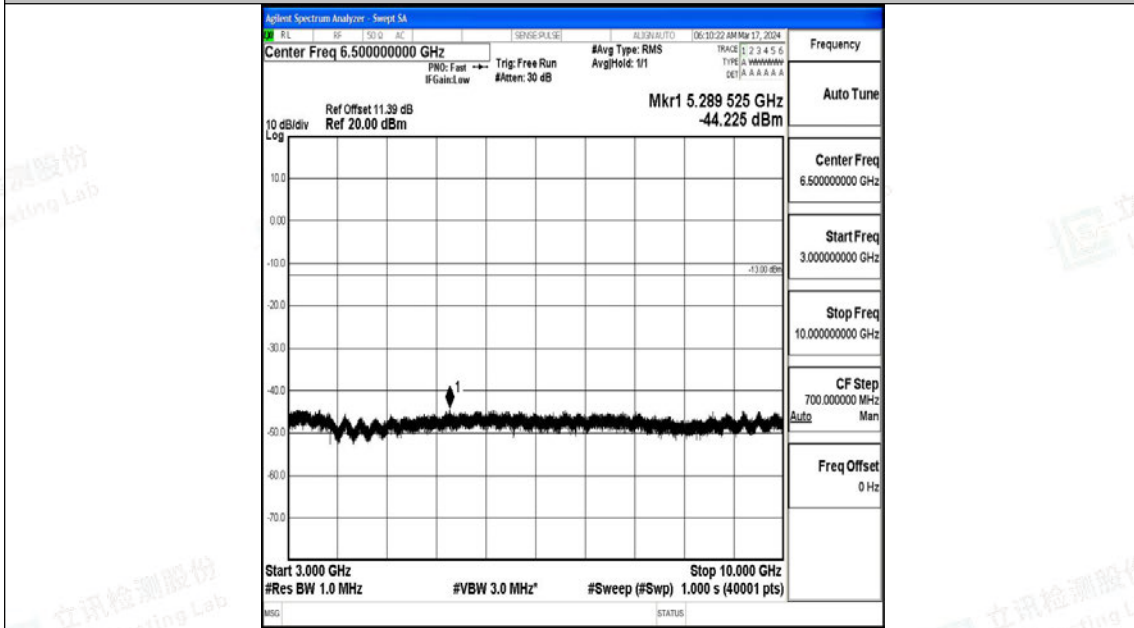

Band5\_5MHz\_16QAM\_20625\_1RB#0\_1000~3000\_1000~3000

Band5\_5MHz\_16QAM\_20625\_1RB#0\_3000~10000\_3000~10000

Band5\_10MHz\_QPSK\_20450\_1RB#0\_0.009~0.15\_0.009~0.15

Band5\_10MHz\_QPSK\_20450\_1RB#0\_0.15~30\_0.15~30