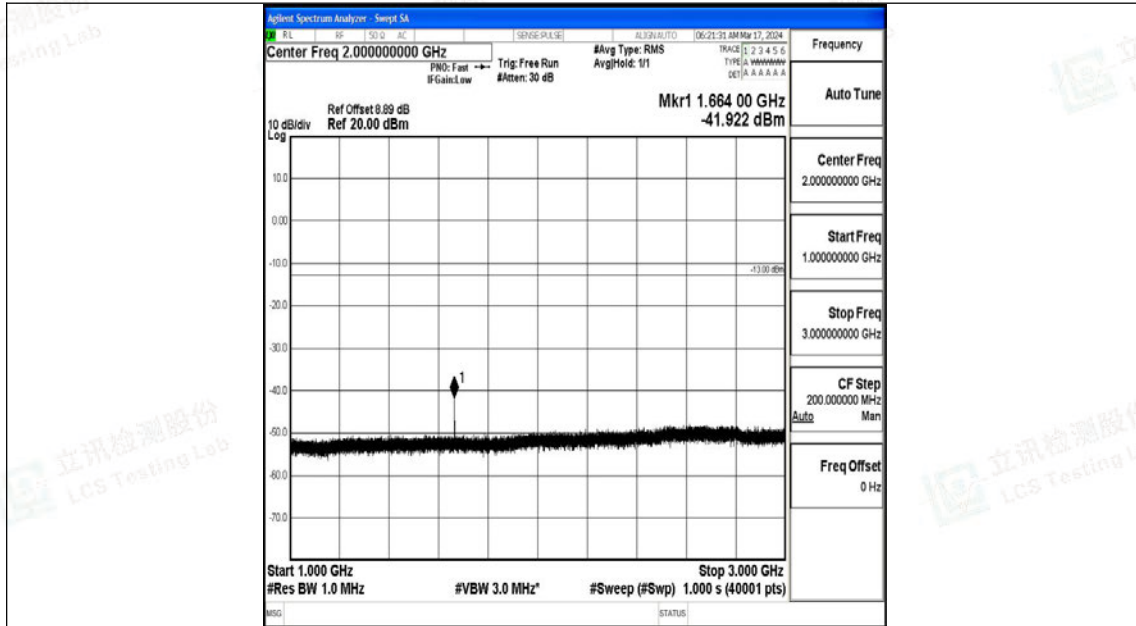

Band5\_10MHz\_QPSK\_20525\_1RB#0\_3000~10000\_3000~10000

Band5\_10MHz\_16QAM\_20525\_1RB#0\_0.009~0.15\_0.009~0.15

Band5\_10MHz\_16QAM\_20525\_1RB#0\_0.15~30\_0.15~30

Band5\_10MHz\_16QAM\_20525\_1RB#0\_30~1000\_30~1000