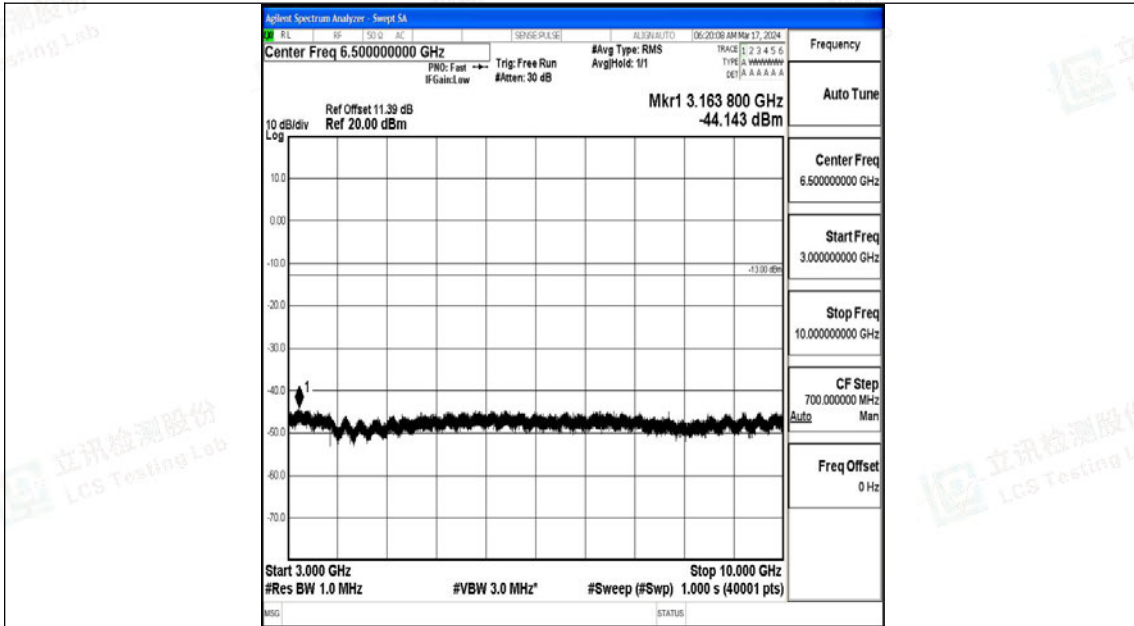

Band5_10MHz_QPSK_20450_1RB#0_1000~3000_1000~3000

Band5_10MHz_QPSK_20450_1RB#0_3000~10000_3000~10000