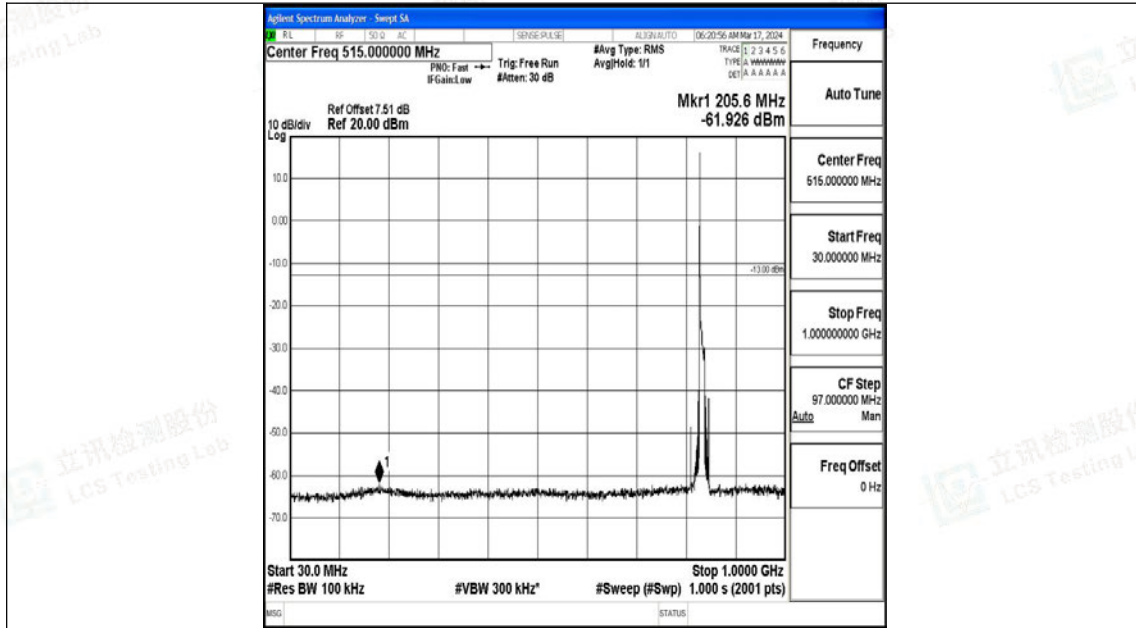

Band5_10MHz_QPSK_20525_1RB#0_0.15~30_0.15~30

Band5_10MHz_QPSK_20525_1RB#0_30~1000_30~1000