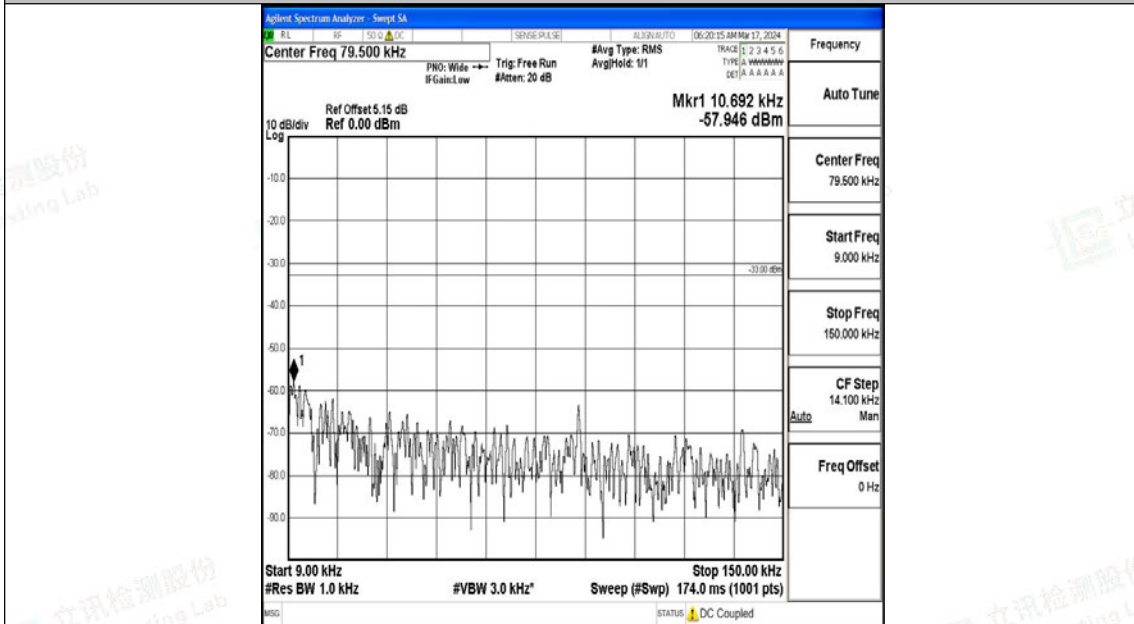

Band5\_10MHz\_QPSK\_20450\_1RB#0\_30~1000\_30~1000

Band5\_10MHz\_QPSK\_20450\_1RB#0\_1000~3000\_1000~3000

Band5\_10MHz\_QPSK\_20450\_1RB#0\_3000~10000\_3000~10000

Band5\_10MHz\_16QAM\_20450\_1RB#0\_0.009~0.15\_0.009~0.15