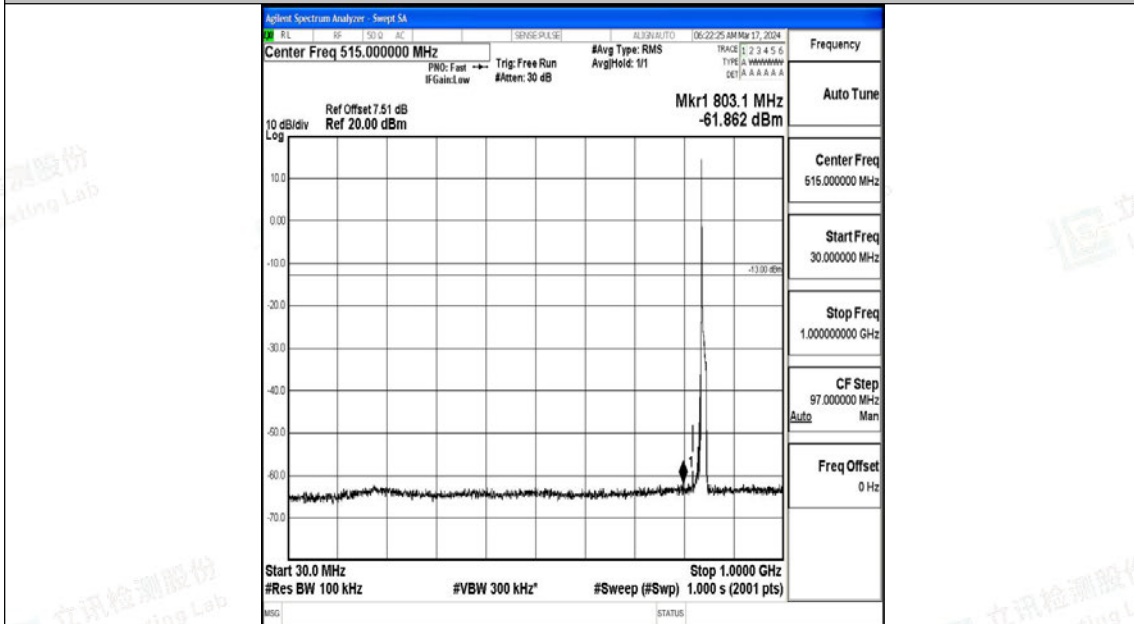

Band5_10MHz_16QAM_20600_1RB#0_0.15~30_0.15~30

Band5_10MHz_16QAM_20600_1RB#0_30~1000_30~1000