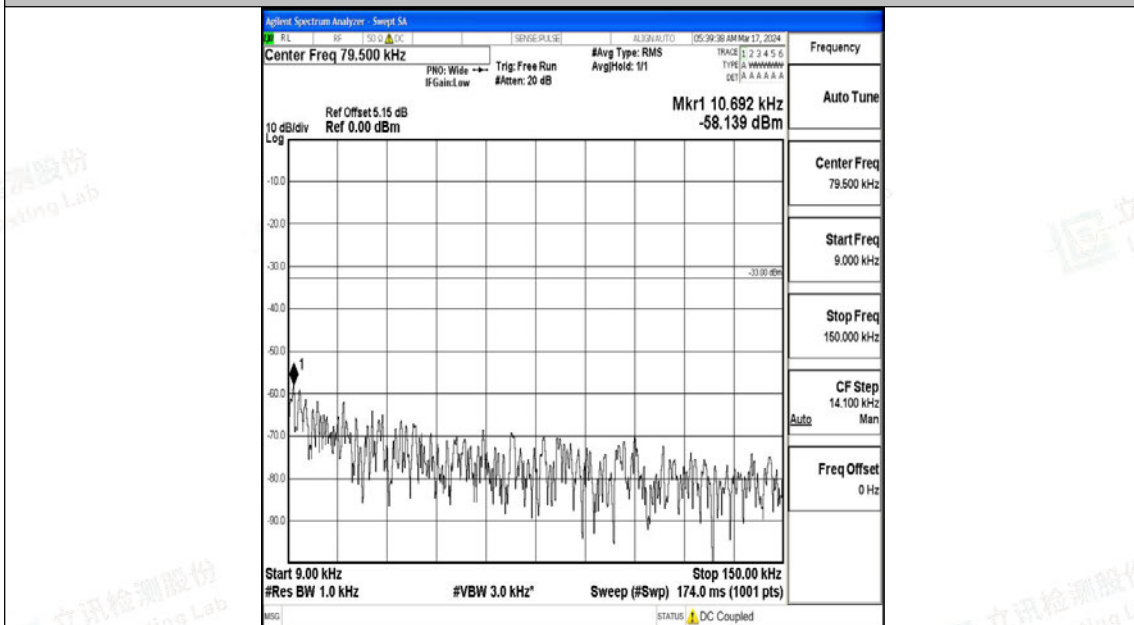

Band5\_1.4MHz\_QPSK\_20643\_1RB#0\_30~1000\_30~1000

Band5\_1.4MHz\_QPSK\_20643\_1RB#0\_1000~3000\_1000~3000

Band5\_1.4MHz\_QPSK\_20643\_1RB#0\_3000~10000\_3000~10000

Band5\_1.4MHz\_16QAM\_20643\_1RB#0\_0.009~0.15\_0.009~0.15