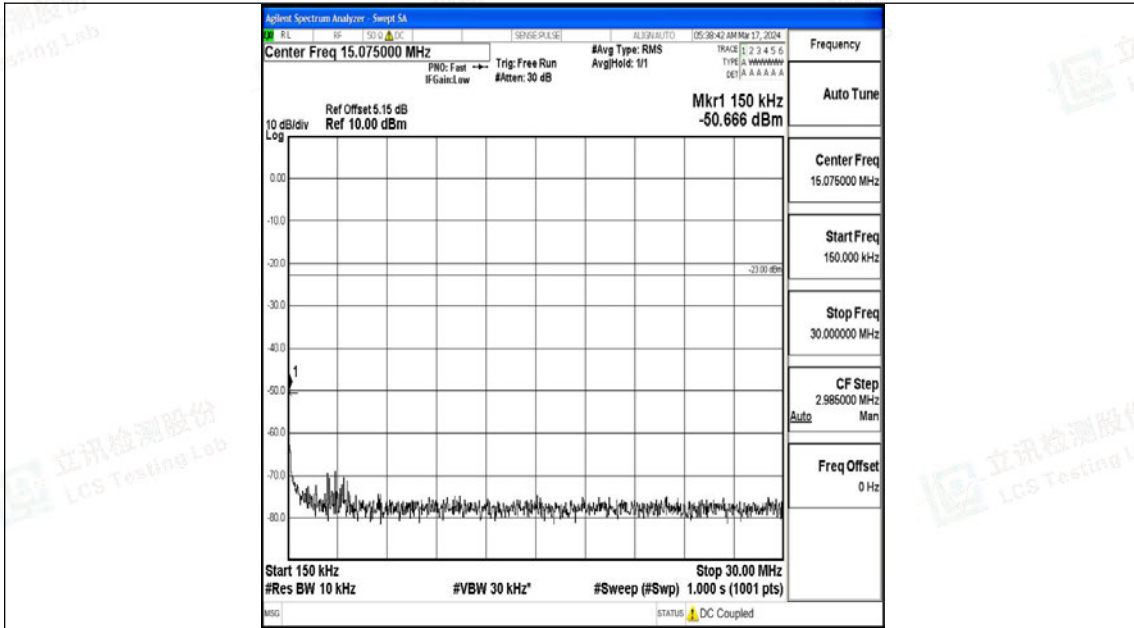

Band5_1.4MHz_16QAM_20525_1RB#0_0.009~0.15_0.009~0.15

Band5_1.4MHz_16QAM_20525_1RB#0_0.15~30_0.15~30