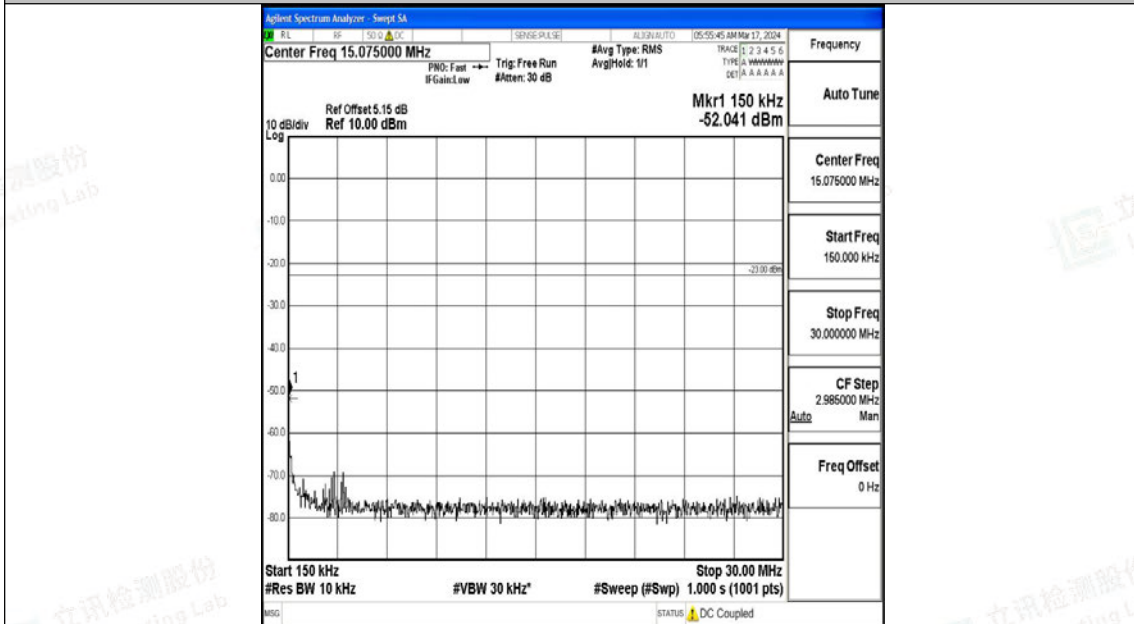

Band5\_3MHz\_16QAM\_20415\_1RB#0\_1000~3000\_1000~3000

Band5\_3MHz\_16QAM\_20415\_1RB#0\_3000~10000\_3000~10000

Band5\_3MHz\_QPSK\_20525\_1RB#0\_0.009~0.15\_0.009~0.15

Band5\_3MHz\_QPSK\_20525\_1RB#0\_0.15~30\_0.15~30