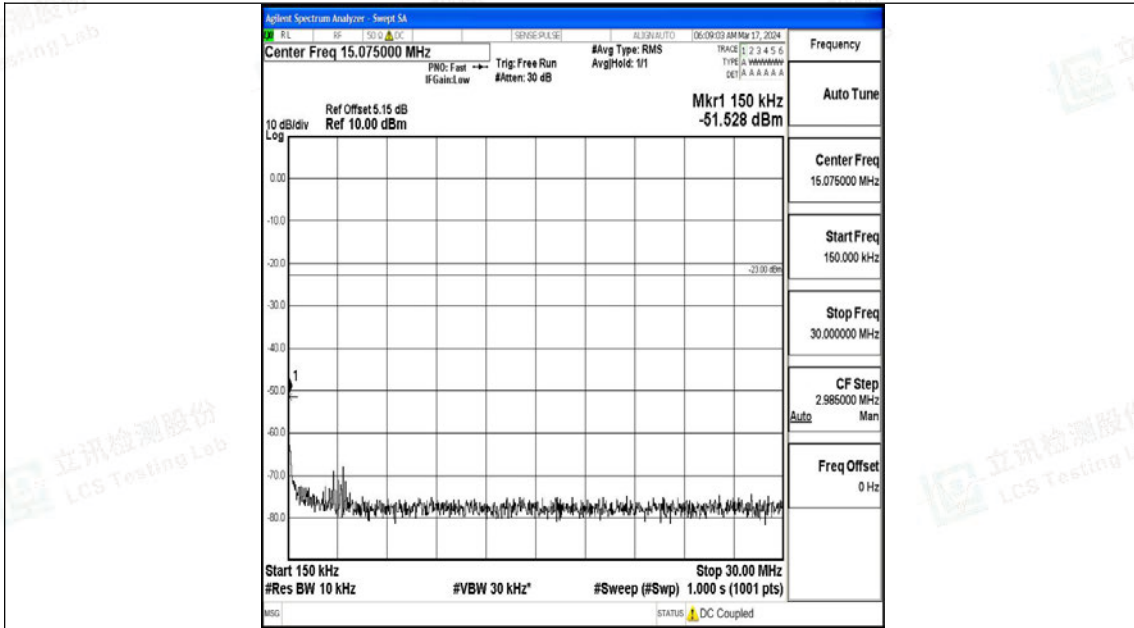

Band5_5MHz_16QAM_20525_1RB#0_0.009~0.15_0.009~0.15

Band5_5MHz_16QAM_20525_1RB#0_0.15~30_0.15~30