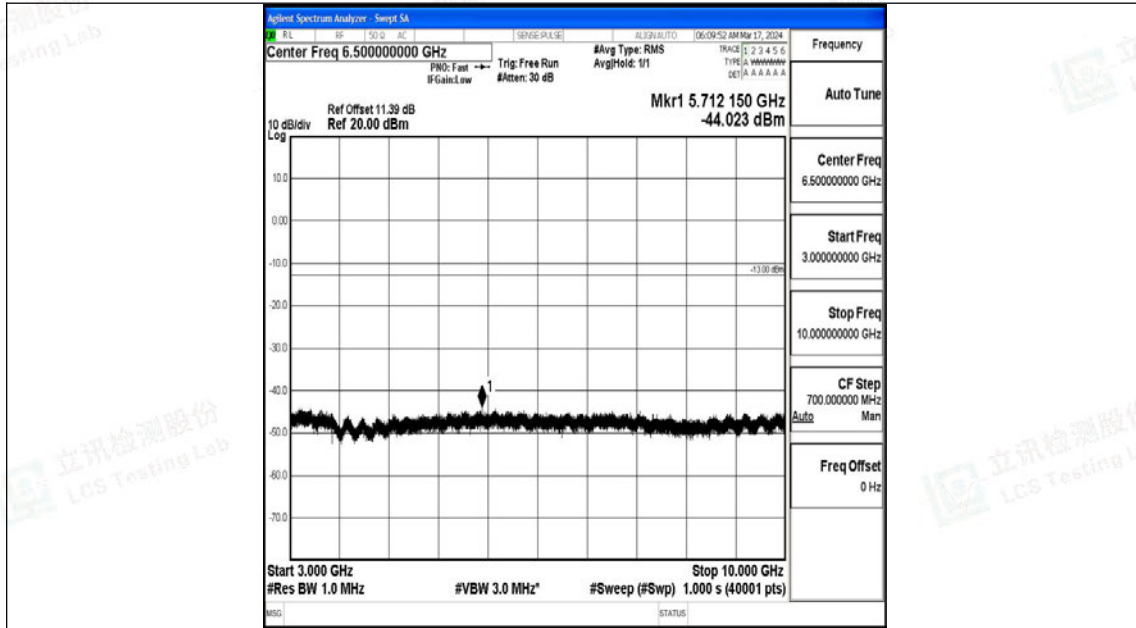

Band5_5MHz_QPSK_20625_1RB#0_1000~3000_1000~3000

Band5_5MHz_QPSK_20625_1RB#0_3000~10000_3000~10000