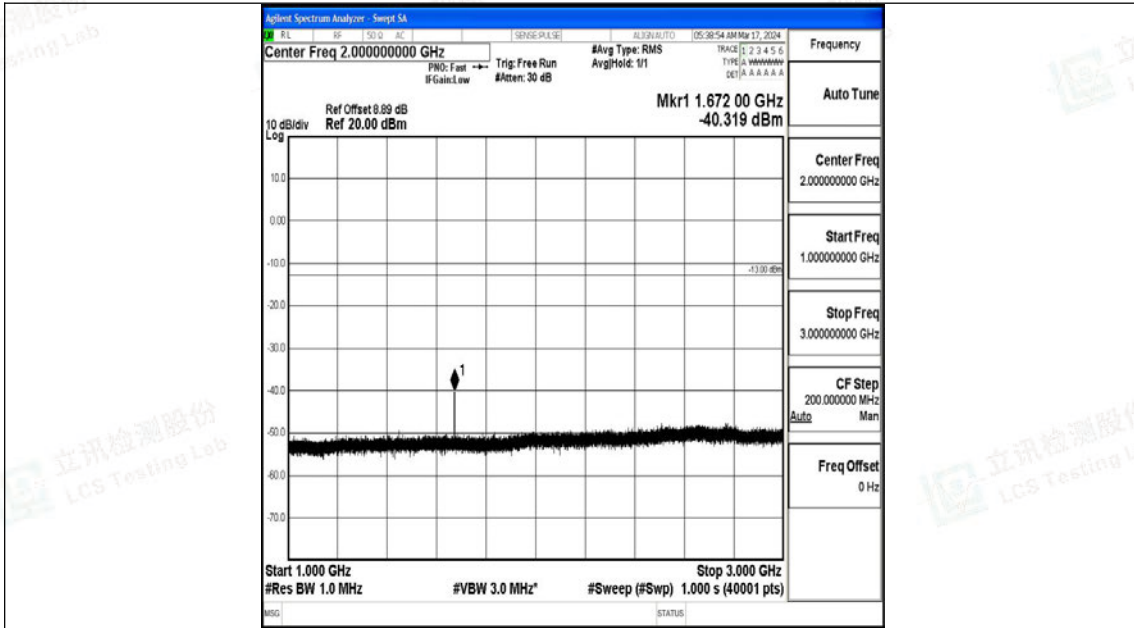

Band5\_1.4MHz\_QPSK\_20525\_1RB#0\_3000~10000\_3000~10000

Band5\_1.4MHz\_16QAM\_20525\_1RB#0\_0.009~0.15\_0.009~0.15

Band5\_1.4MHz\_16QAM\_20525\_1RB#0\_0.15~30\_0.15~30

Band5\_1.4MHz\_16QAM\_20525\_1RB#0\_30~1000\_30~1000