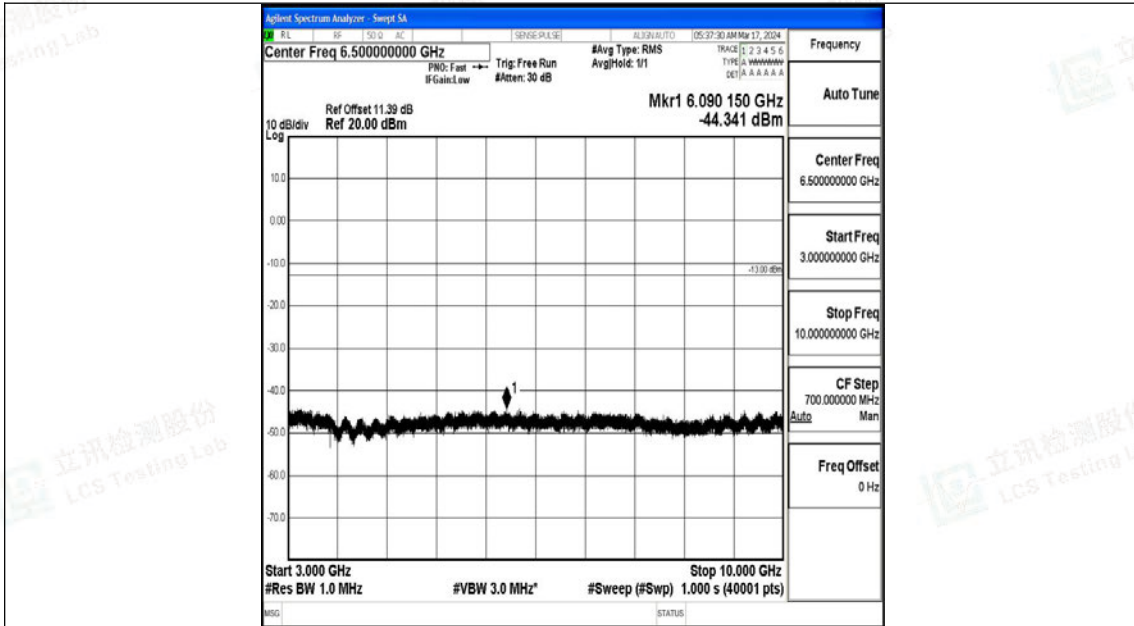

Band5\_1.4MHz\_QPSK\_20407\_1RB#0\_30~1000\_30~1000

Band5\_1.4MHz\_QPSK\_20407\_1RB#0\_1000~3000\_1000~3000

Band5\_1.4MHz\_QPSK\_20407\_1RB#0\_3000~10000\_3000~10000

Band5\_1.4MHz\_16QAM\_20407\_1RB#0\_0.009~0.15\_0.009~0.15