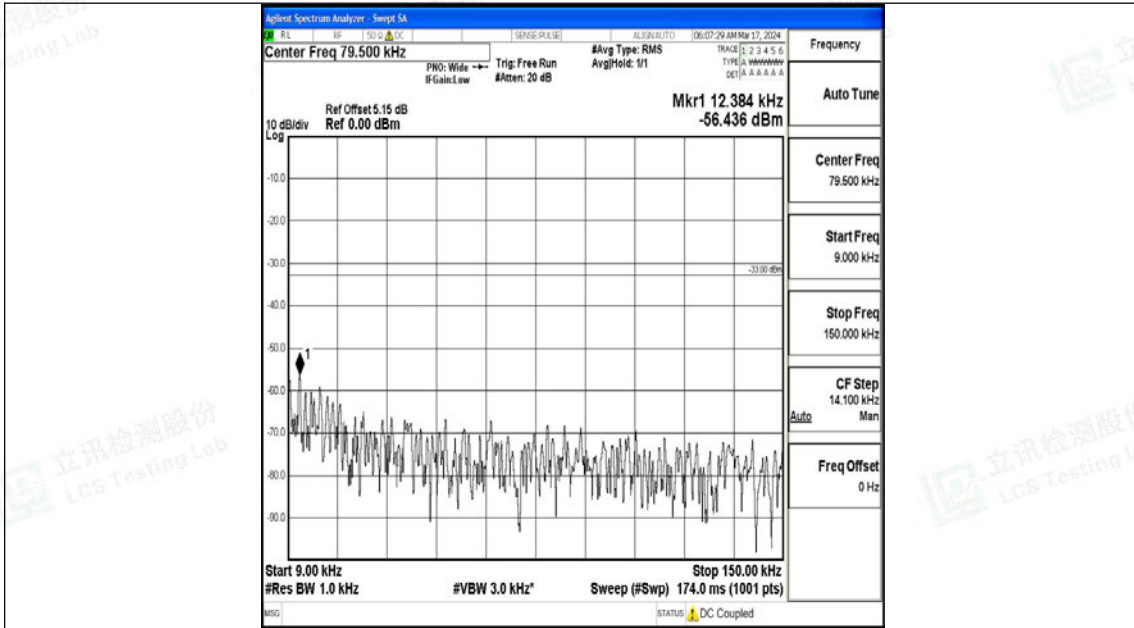

Band5_3MHz_16QAM_20635_1RB#0_3000~10000_3000~10000

Band5_5MHz_QPSK_20425_1RB#0_0.009~0.15_0.009~0.15