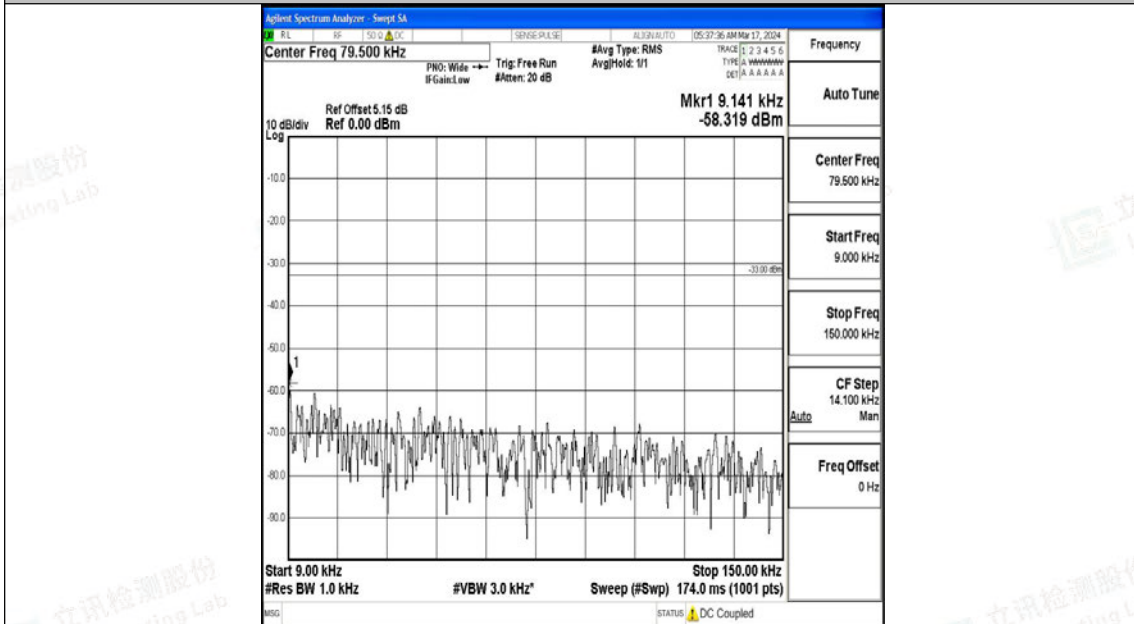

Band5\_1.4MHz\_QPSK\_20407\_1RB#0\_30~1000\_30~1000

Band5\_1.4MHz\_QPSK\_20407\_1RB#0\_1000~3000\_1000~3000

Band5\_1.4MHz\_QPSK\_20407\_1RB#0\_3000~10000\_3000~10000

Band5\_1.4MHz\_16QAM\_20407\_1RB#0\_0.009~0.15\_0.009~0.15