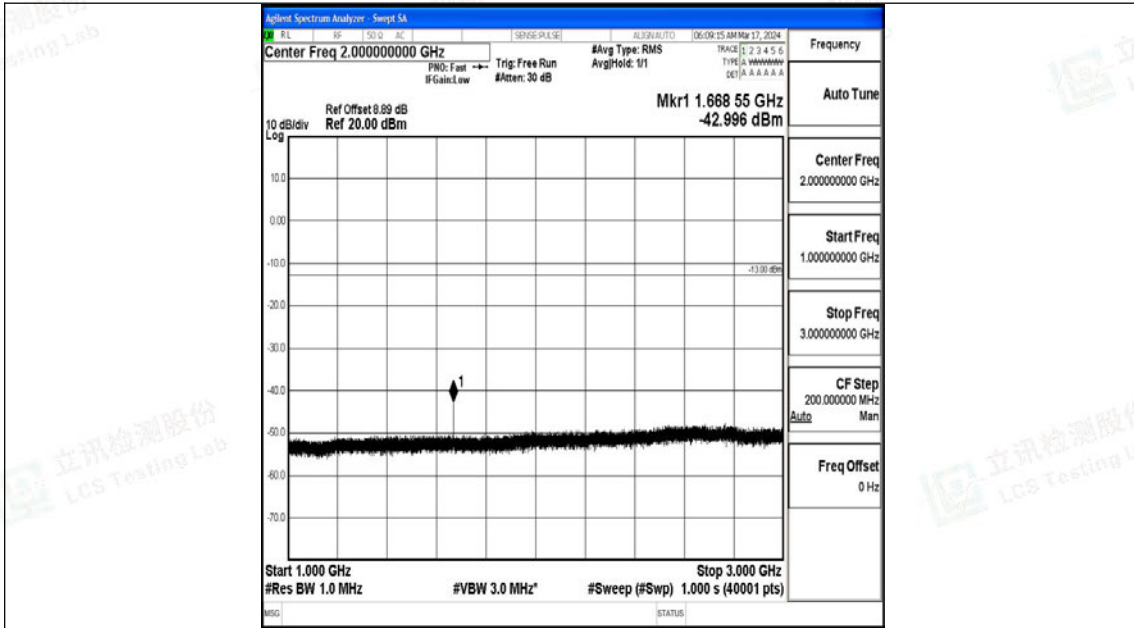

Band5\_5MHz\_QPSK\_20525\_1RB#0\_3000~10000\_3000~10000

Band5\_5MHz\_16QAM\_20525\_1RB#0\_0.009~0.15\_0.009~0.15

Band5\_5MHz\_16QAM\_20525\_1RB#0\_0.15~30\_0.15~30

Band5\_5MHz\_16QAM\_20525\_1RB#0\_30~1000\_30~1000