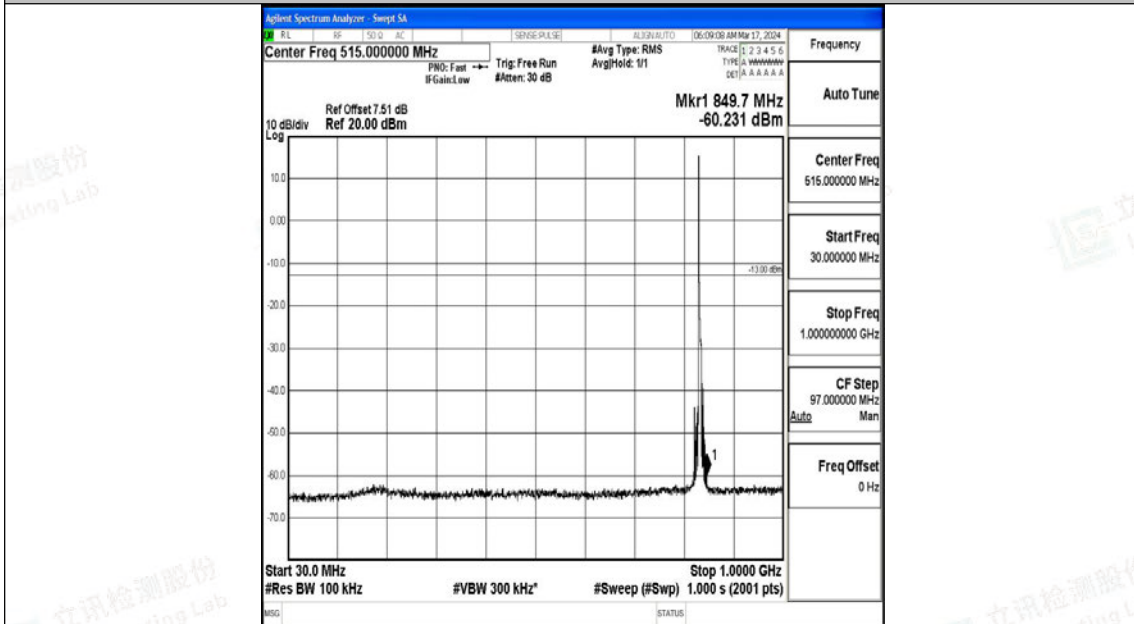

Band5\_5MHz\_QPSK\_20525\_1RB#0\_3000~10000\_3000~10000

Band5\_5MHz\_16QAM\_20525\_1RB#0\_0.009~0.15\_0.009~0.15

Band5\_5MHz\_16QAM\_20525\_1RB#0\_0.15~30\_0.15~30

Band5\_5MHz\_16QAM\_20525\_1RB#0\_30~1000\_30~1000