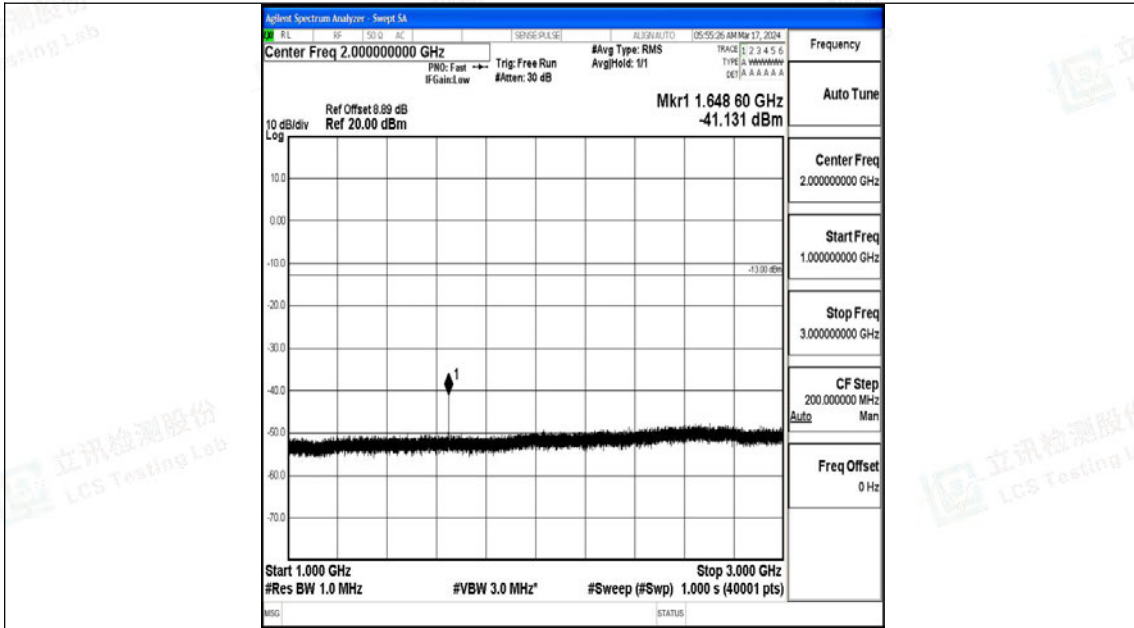

Band5\_3MHz\_QPSK\_20415\_1RB#0\_3000~10000\_3000~10000

Band5\_3MHz\_16QAM\_20415\_1RB#0\_0.009~0.15\_0.009~0.15

Band5\_3MHz\_16QAM\_20415\_1RB#0\_0.15~30\_0.15~30

Band5\_3MHz\_16QAM\_20415\_1RB#0\_30~1000\_30~1000