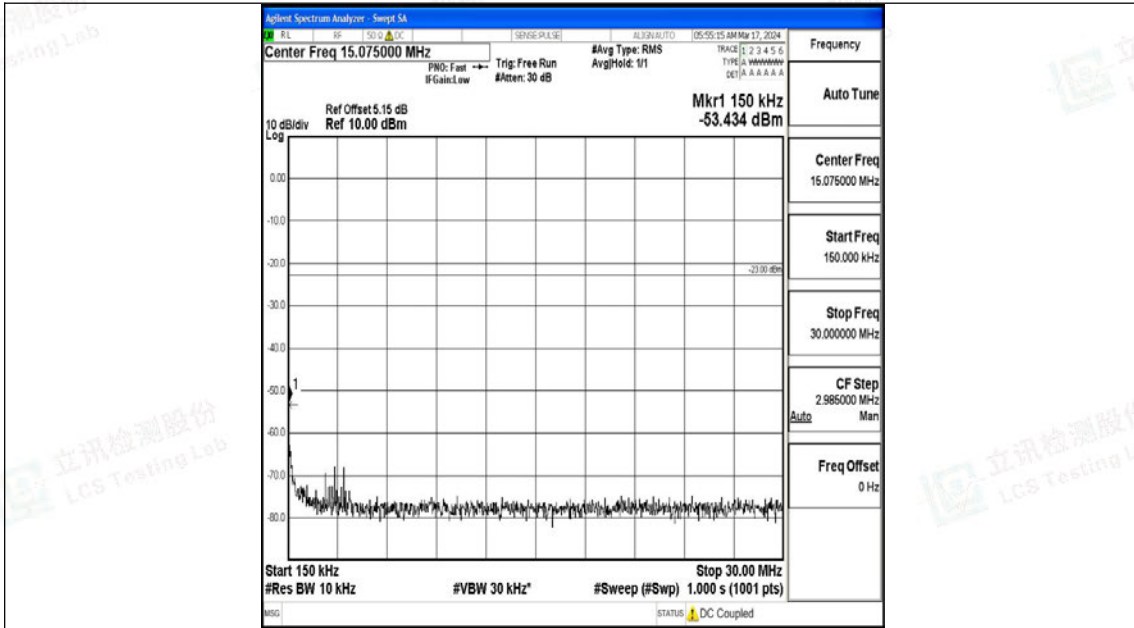

Band5_3MHz_16QAM_20415_1RB#0_0.009~0.15_0.009~0.15

Band5_3MHz_16QAM_20415_1RB#0_0.15~30_0.15~30