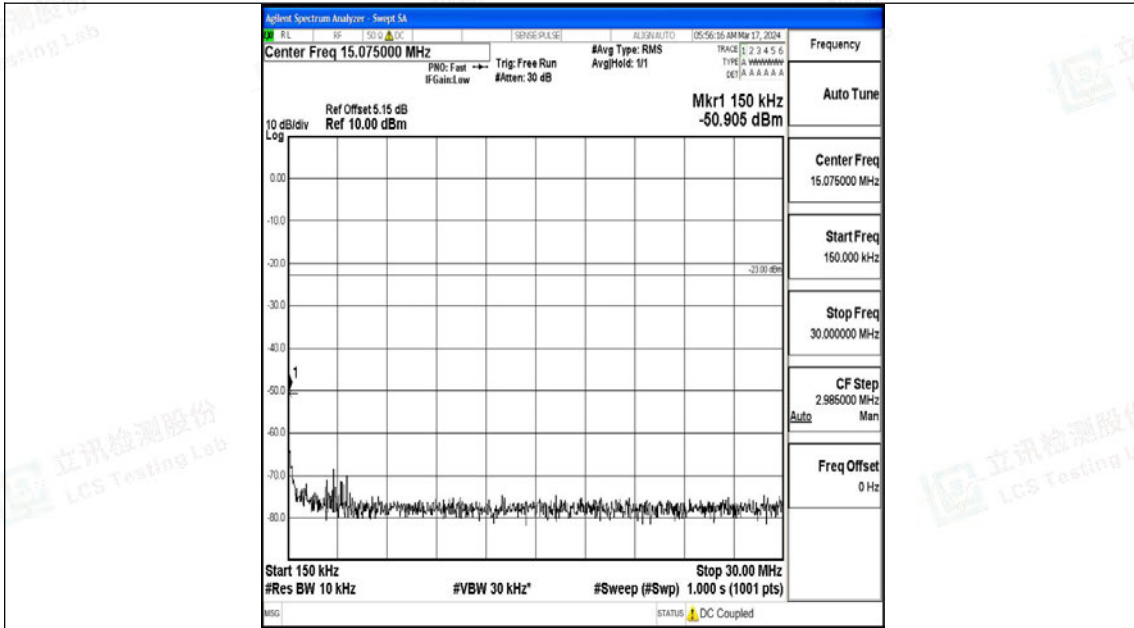

Band5\_3MHz\_QPSK\_20525\_1RB#0\_30~1000\_30~1000

Band5\_3MHz\_QPSK\_20525\_1RB#0\_1000~3000\_1000~3000

Band5\_3MHz\_QPSK\_20525\_1RB#0\_3000~10000\_3000~10000

Band5\_3MHz\_16QAM\_20525\_1RB#0\_0.009~0.15\_0.009~0.15