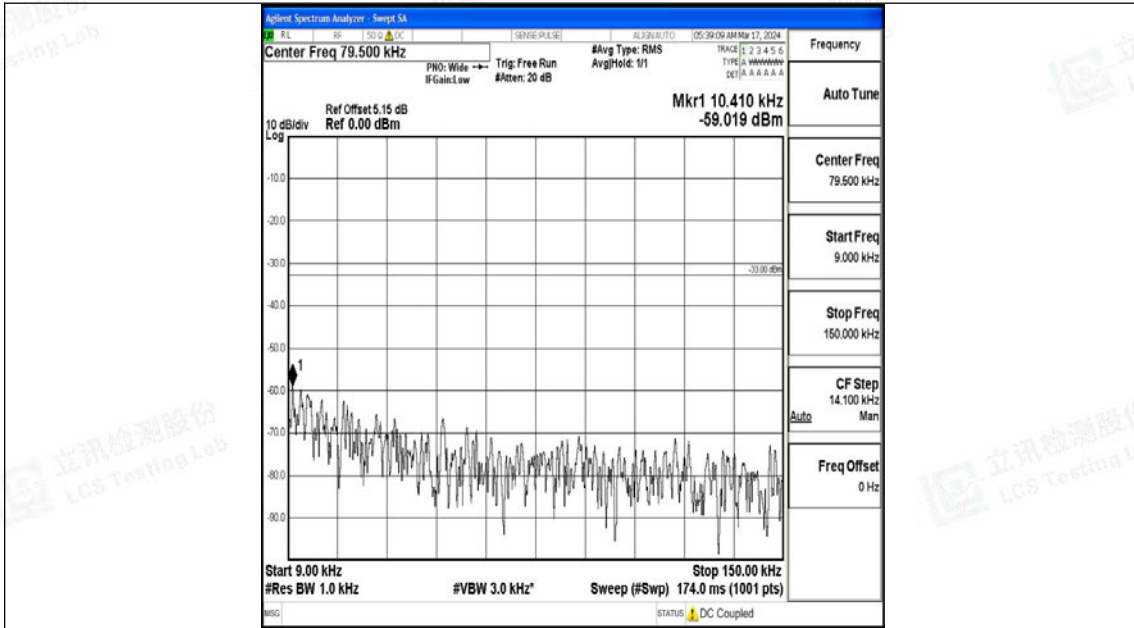

Band5_1.4MHz_16QAM_20525_1RB#0_3000~10000_3000~10000

Band5_1.4MHz_QPSK_20643_1RB#0_0.009~0.15_0.009~0.15