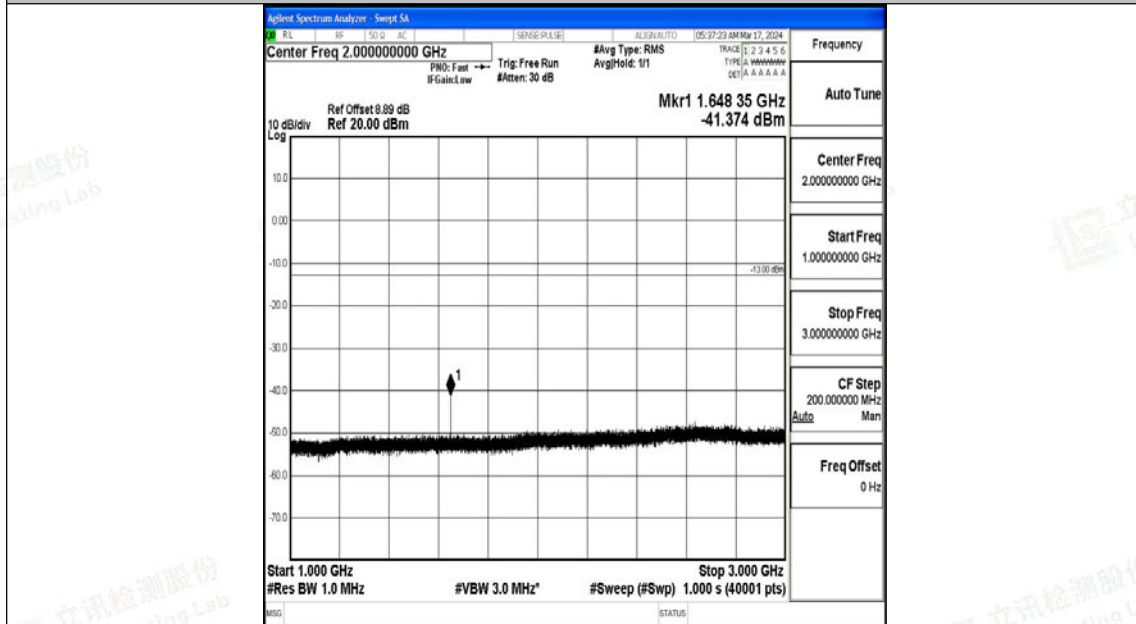

Band5\_1.4MHz\_QPSK\_20407\_1RB#0\_30~1000\_30~1000

Band5\_1.4MHz\_QPSK\_20407\_1RB#0\_1000~3000\_1000~3000

Band5\_1.4MHz\_QPSK\_20407\_1RB#0\_3000~10000\_3000~10000

Band5\_1.4MHz\_16QAM\_20407\_1RB#0\_0.009~0.15\_0.009~0.15