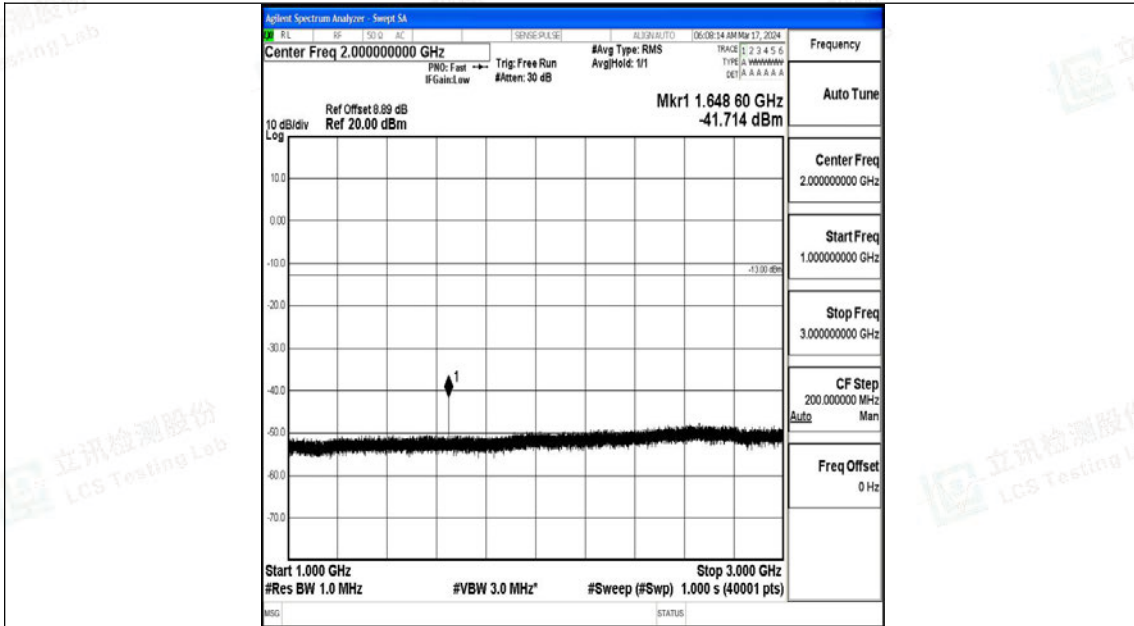

Band5_5MHz_16QAM_20425_1RB#0_30~1000_30~1000

Band5_5MHz_16QAM_20425_1RB#0_1000~3000_1000~3000