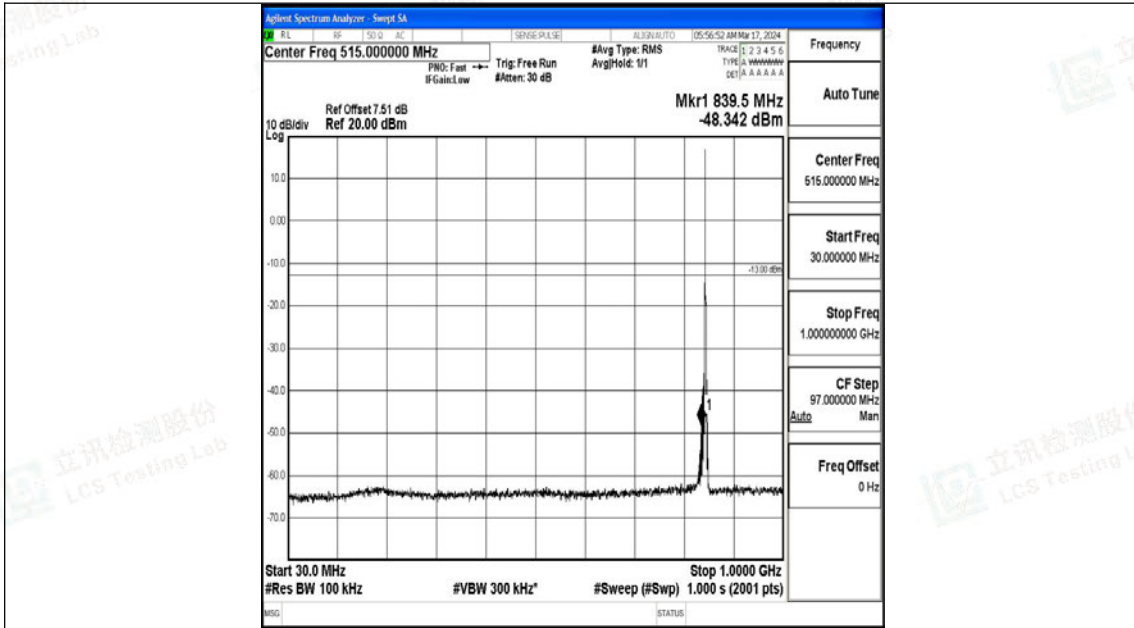

Band5_3MHz_QPSK_20635_1RB#0_0.15~30_0.15~30

Band5_3MHz_QPSK_20635_1RB#0_30~1000_30~1000