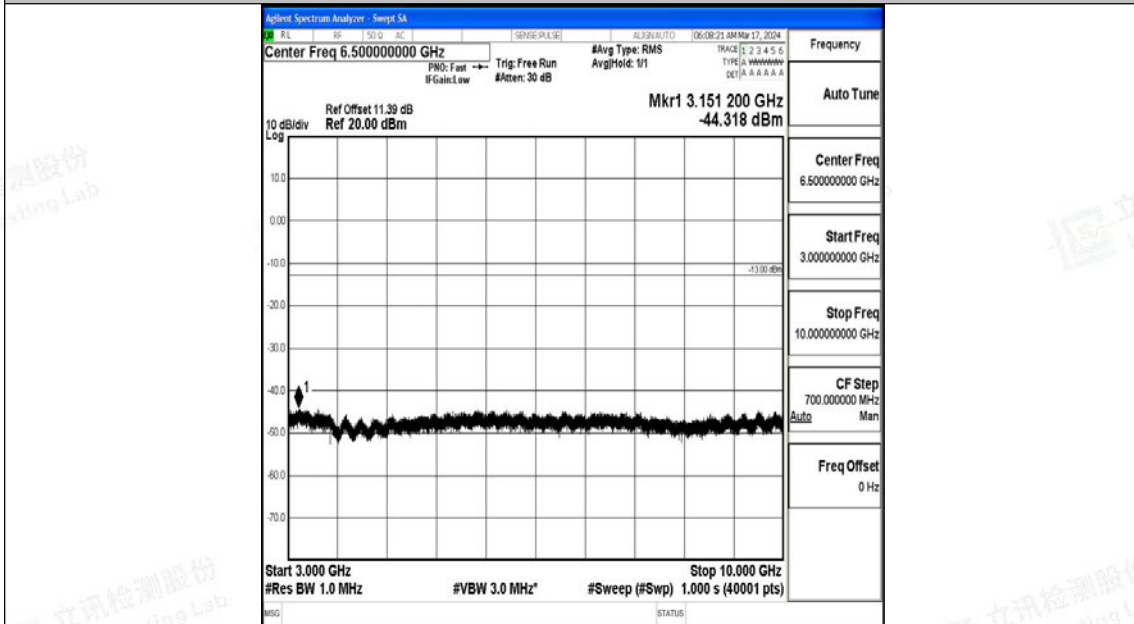

Band5\_5MHz\_16QAM\_20425\_1RB#0\_0.15~30\_0.15~30

Band5\_5MHz\_16QAM\_20425\_1RB#0\_30~1000\_30~1000

Band5\_5MHz\_16QAM\_20425\_1RB#0\_1000~3000\_1000~3000

Band5\_5MHz\_16QAM\_20425\_1RB#0\_3000~10000\_3000~10000