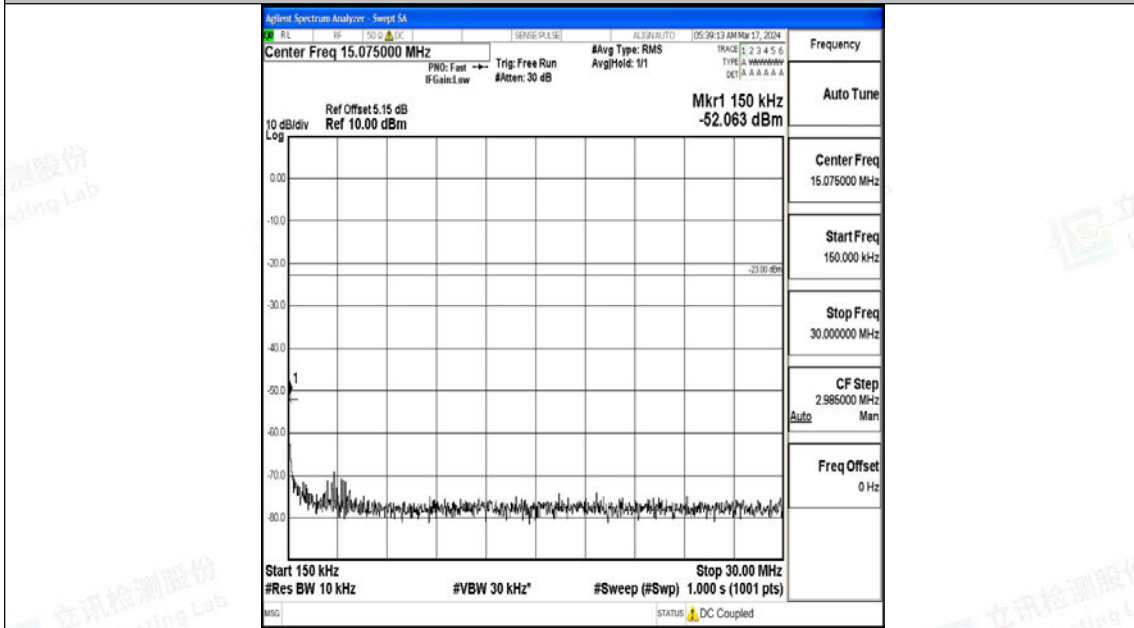

Band5\_1.4MHz\_16QAM\_20525\_1RB#0\_1000~3000\_1000~3000

Band5\_1.4MHz\_16QAM\_20525\_1RB#0\_3000~10000\_3000~10000

Band5\_1.4MHz\_QPSK\_20643\_1RB#0\_0.009~0.15\_0.009~0.15

Band5\_1.4MHz\_QPSK\_20643\_1RB#0\_0.15~30\_0.15~30