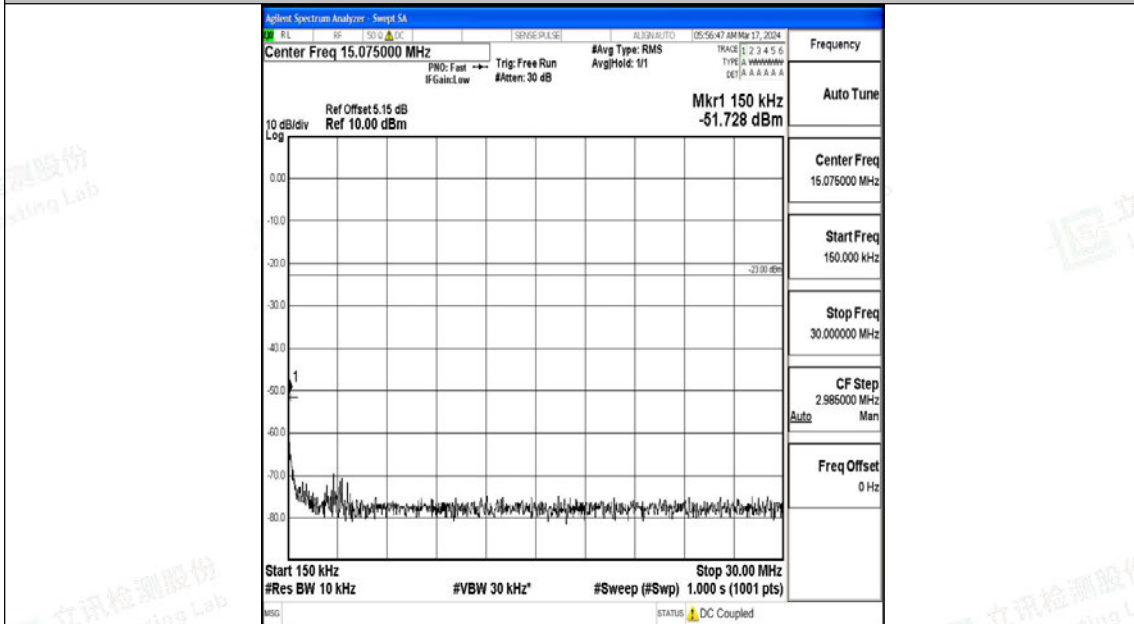

Band5_3MHz_QPSK_20635_1RB#0_0.009~0.15_0.009~0.15

Band5_3MHz_QPSK_20635_1RB#0_0.15~30_0.15~30