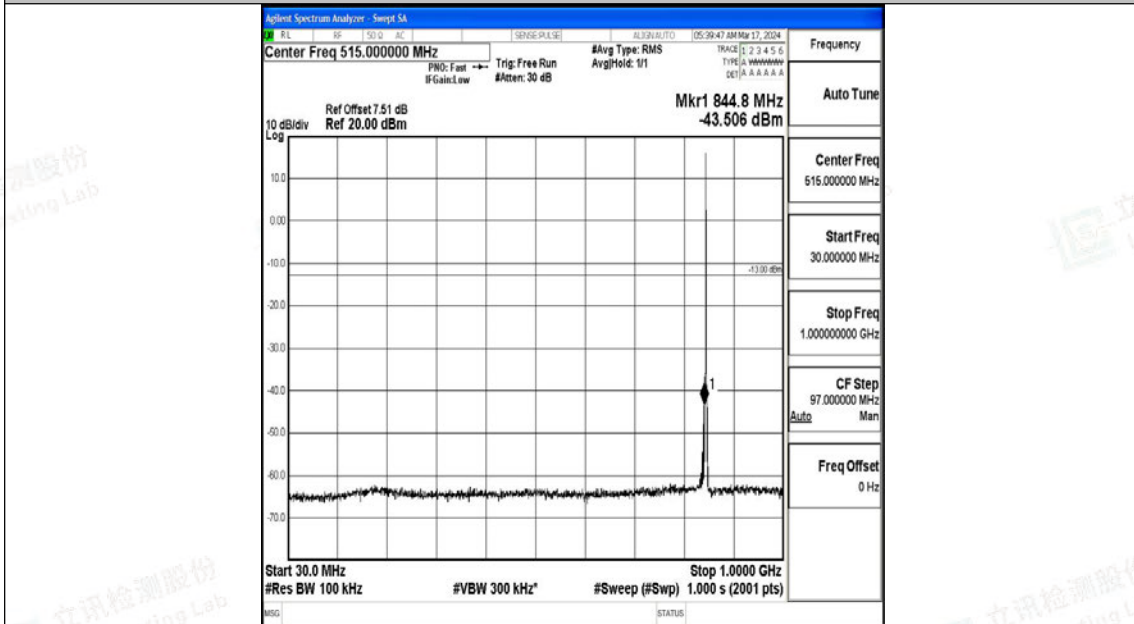

Band5_1.4MHz_16QAM_20643_1RB#0_0.15~30_0.15~30

Band5_1.4MHz_16QAM_20643_1RB#0_30~1000_30~1000