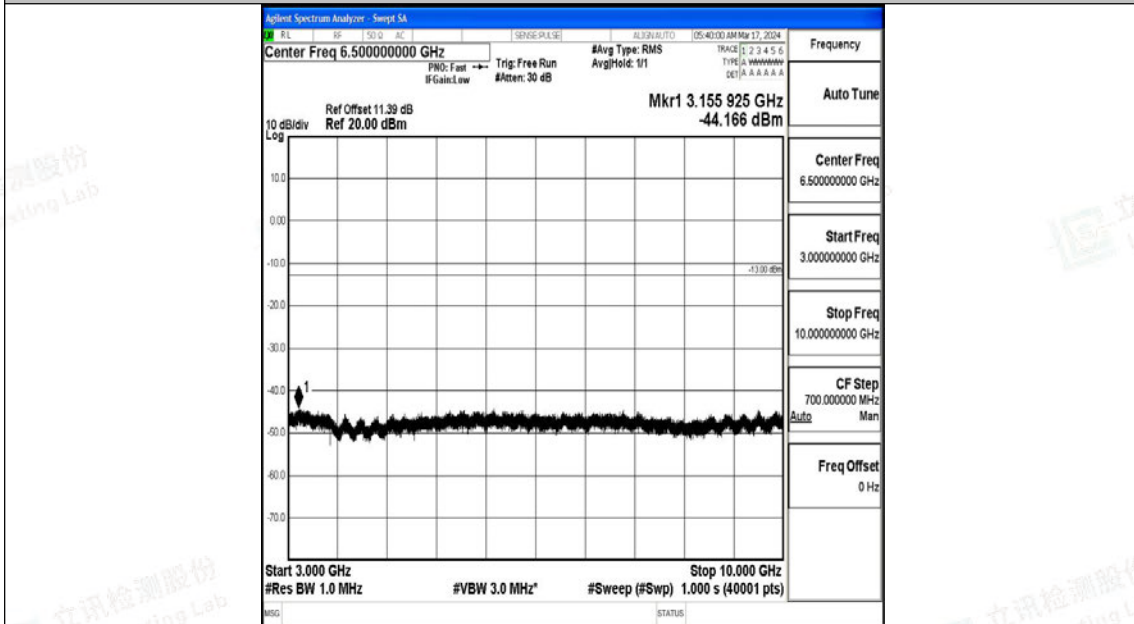

Band5\_1.4MHz\_16QAM\_20643\_1RB#0\_0.15~30\_0.15~30

Band5\_1.4MHz\_16QAM\_20643\_1RB#0\_30~1000\_30~1000

Band5\_1.4MHz\_16QAM\_20643\_1RB#0\_1000~3000\_1000~3000

Band5\_1.4MHz\_16QAM\_20643\_1RB#0\_3000~10000\_3000~10000