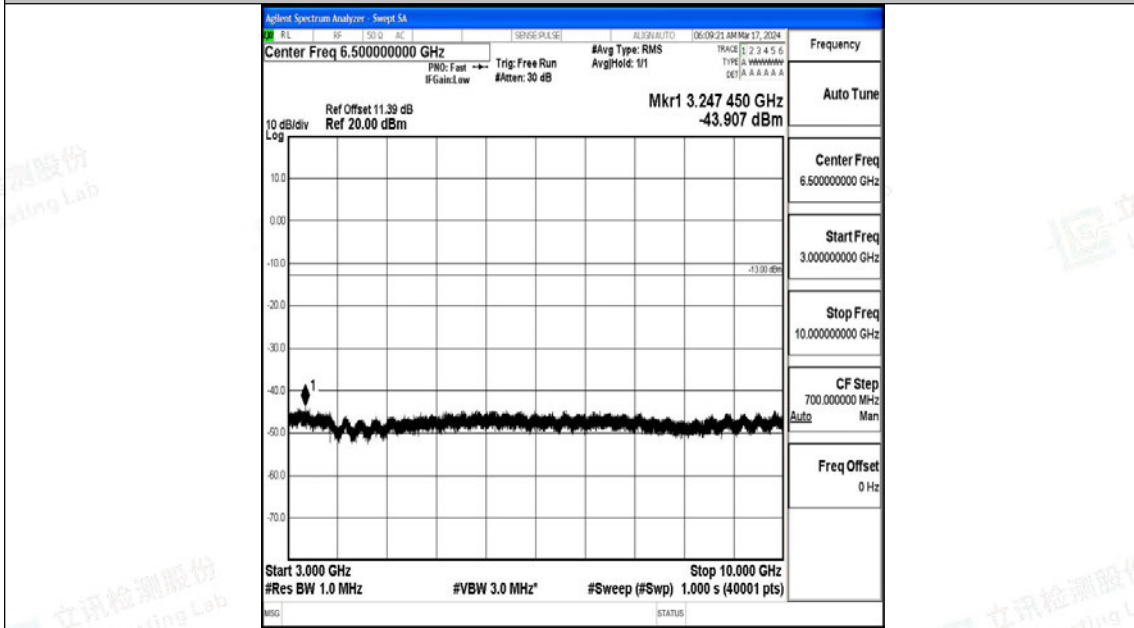

Band5_5MHz_16QAM_20525_1RB#0_1000~3000_1000~3000

Band5_5MHz_16QAM_20525_1RB#0_3000~10000_3000~10000