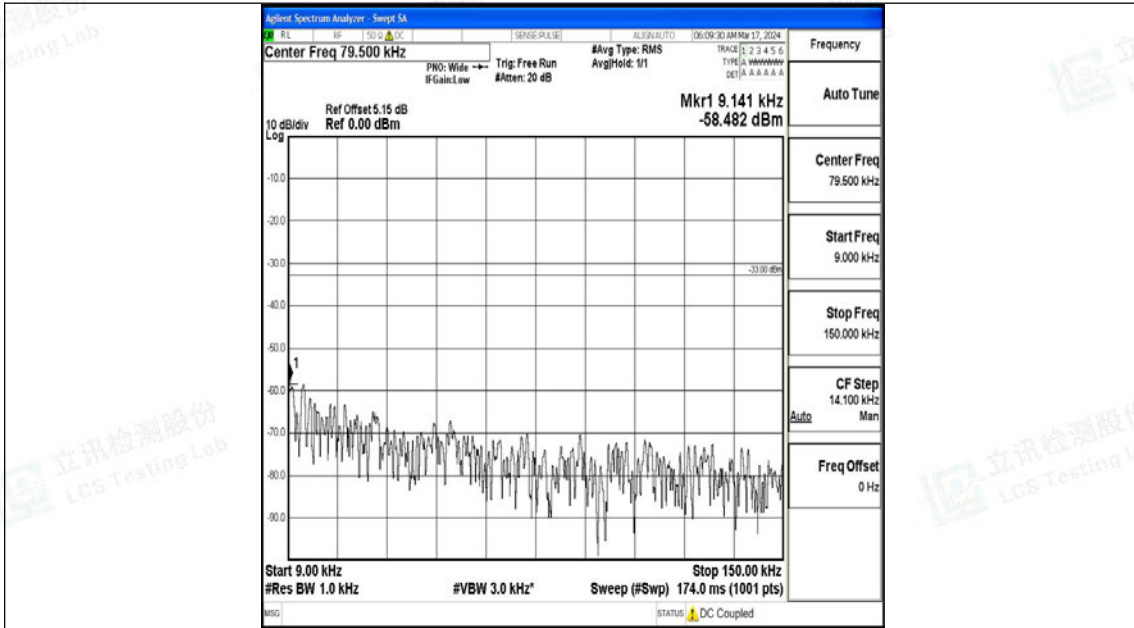

Band5_5MHz_16QAM_20525_1RB#0_3000~10000_3000~10000

Band5_5MHz_QPSK_20625_1RB#0_0.009~0.15_0.009~0.15