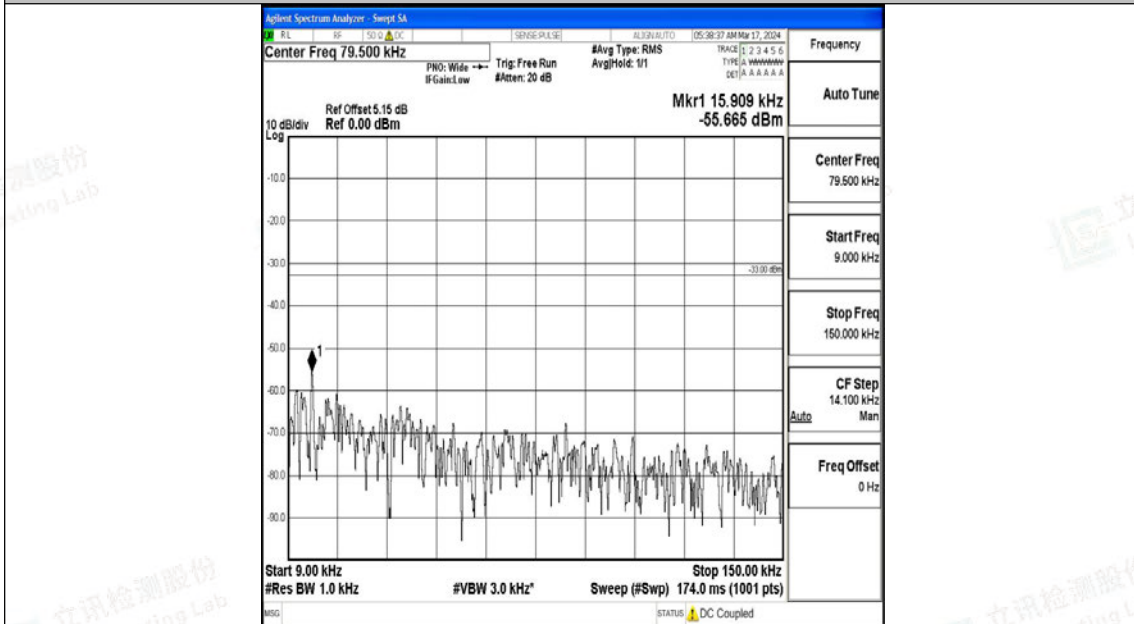

Band5_1.4MHz_QPSK_20525_1RB#0_3000~10000_3000~10000

Band5_1.4MHz_16QAM_20525_1RB#0_0.009~0.15_0.009~0.15