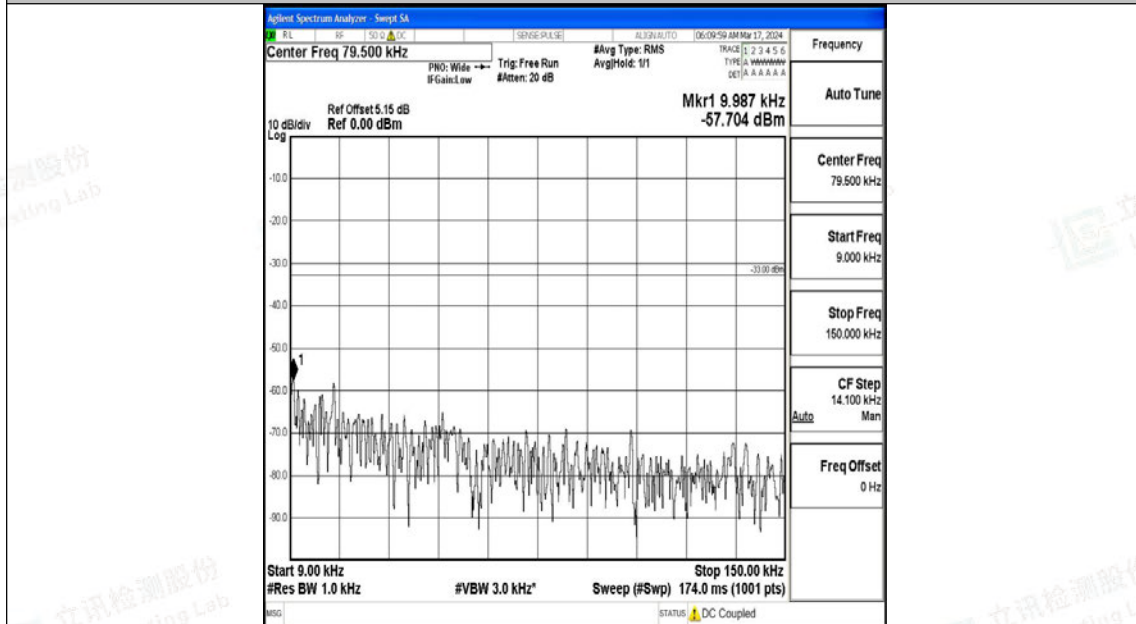

Band5\_5MHz\_QPSK\_20625\_1RB#0\_30~1000\_30~1000

Band5\_5MHz\_QPSK\_20625\_1RB#0\_1000~3000\_1000~3000

Band5\_5MHz\_QPSK\_20625\_1RB#0\_3000~10000\_3000~10000

Band5\_5MHz\_16QAM\_20625\_1RB#0\_0.009~0.15\_0.009~0.15