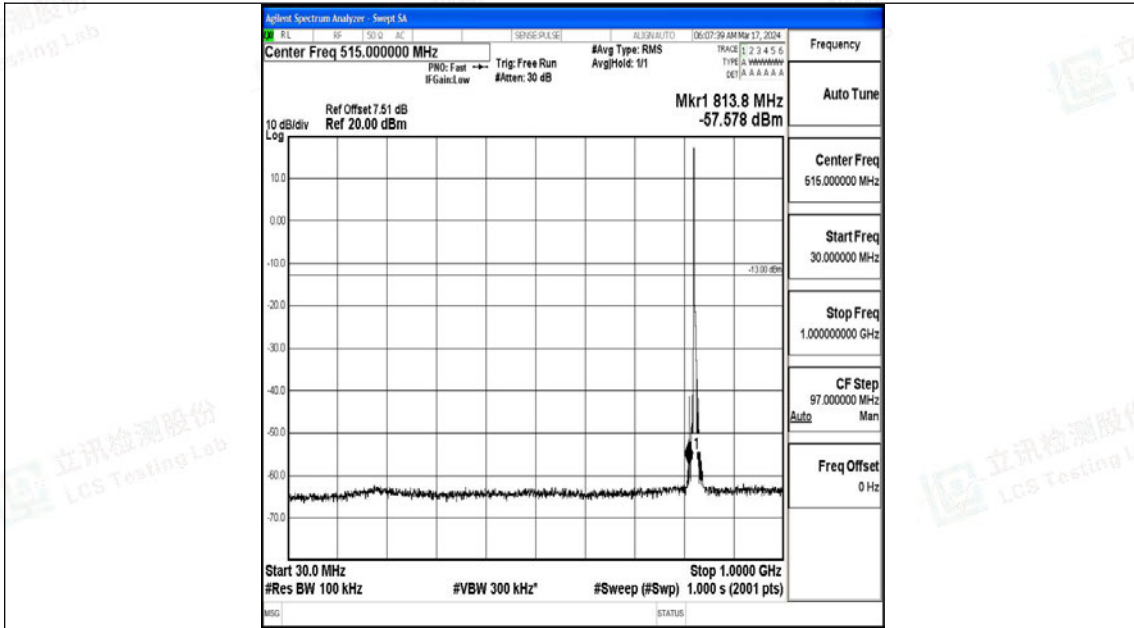

Band5\_3MHz\_16QAM\_20635\_1RB#0\_1000~3000\_1000~3000

Band5\_3MHz\_16QAM\_20635\_1RB#0\_3000~10000\_3000~10000

Band5\_5MHz\_QPSK\_20425\_1RB#0\_0.009~0.15\_0.009~0.15

Band5\_5MHz\_QPSK\_20425\_1RB#0\_0.15~30\_0.15~30