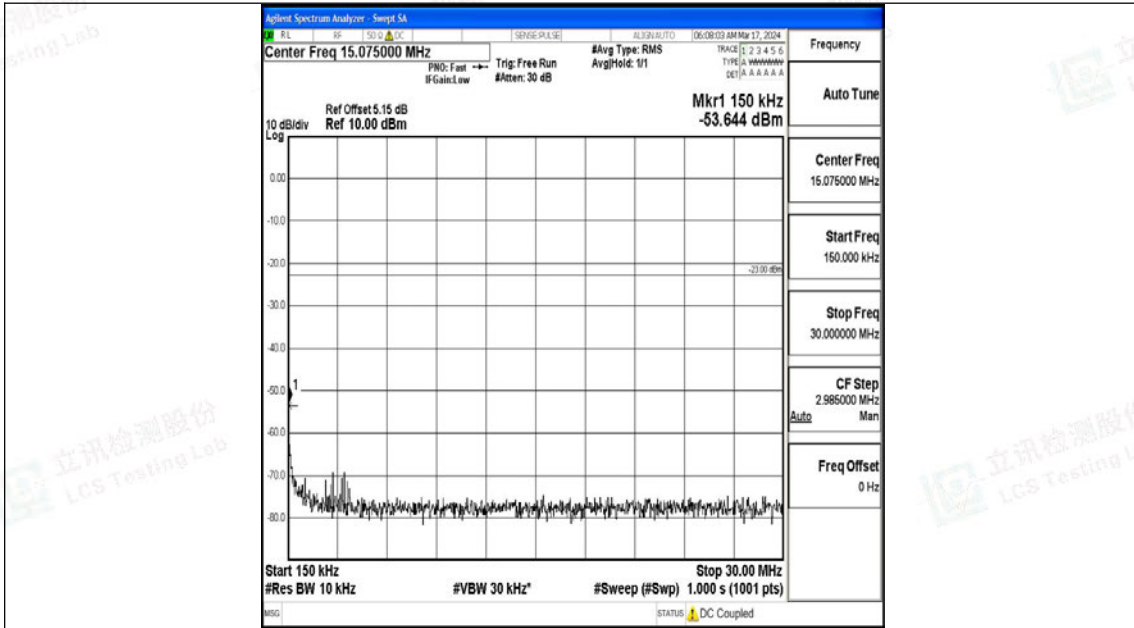

Band5\_5MHz\_QPSK\_20425\_1RB#0\_30~1000\_30~1000

Band5\_5MHz\_QPSK\_20425\_1RB#0\_1000~3000\_1000~3000

Band5\_5MHz\_QPSK\_20425\_1RB#0\_3000~10000\_3000~10000

Band5\_5MHz\_16QAM\_20425\_1RB#0\_0.009~0.15\_0.009~0.15