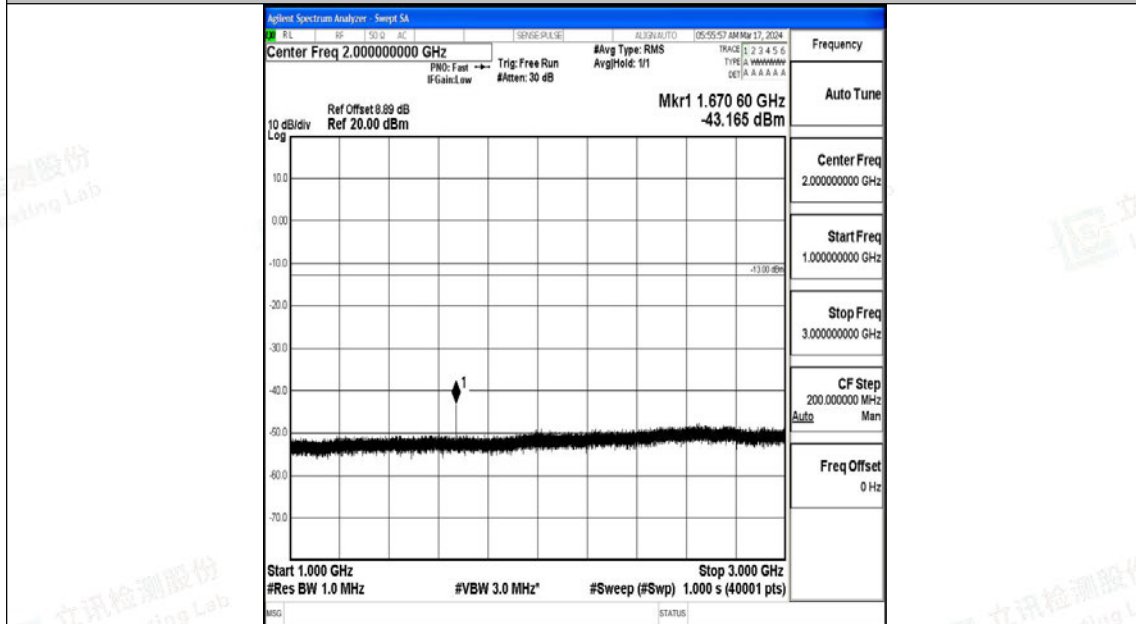

Band5_3MHz_QPSK_20525_1RB#0_30~1000_30~1000

Band5_3MHz_QPSK_20525_1RB#0_1000~3000_1000~3000