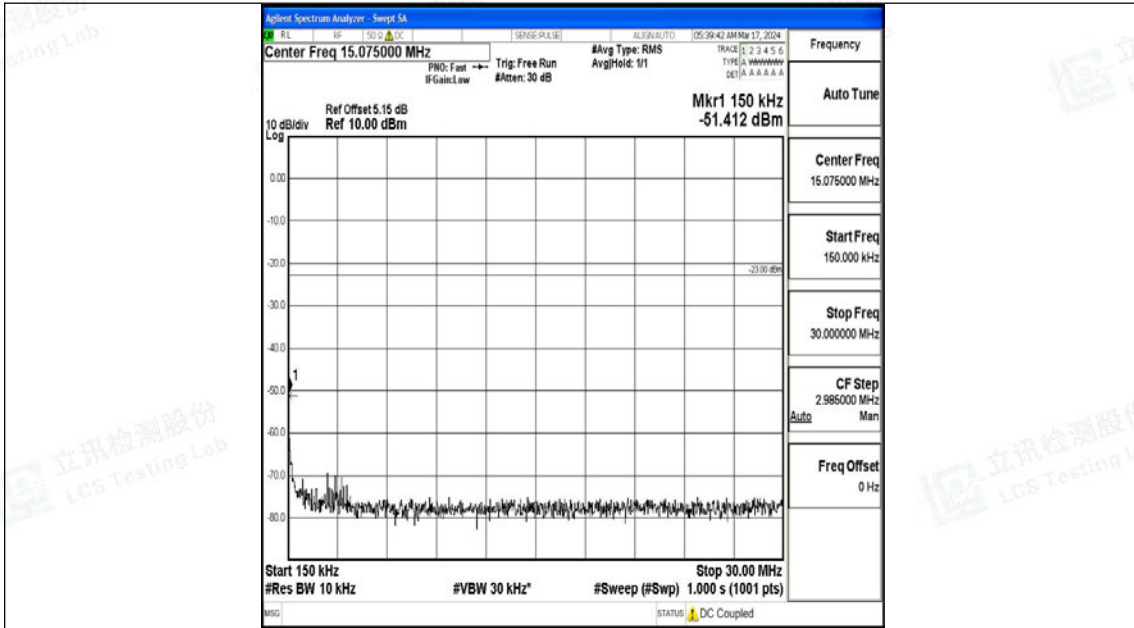

Band5\_1.4MHz\_QPSK\_20643\_1RB#0\_30~1000\_30~1000

Band5\_1.4MHz\_QPSK\_20643\_1RB#0\_1000~3000\_1000~3000

Band5\_1.4MHz\_QPSK\_20643\_1RB#0\_3000~10000\_3000~10000

Band5\_1.4MHz\_16QAM\_20643\_1RB#0\_0.009~0.15\_0.009~0.15