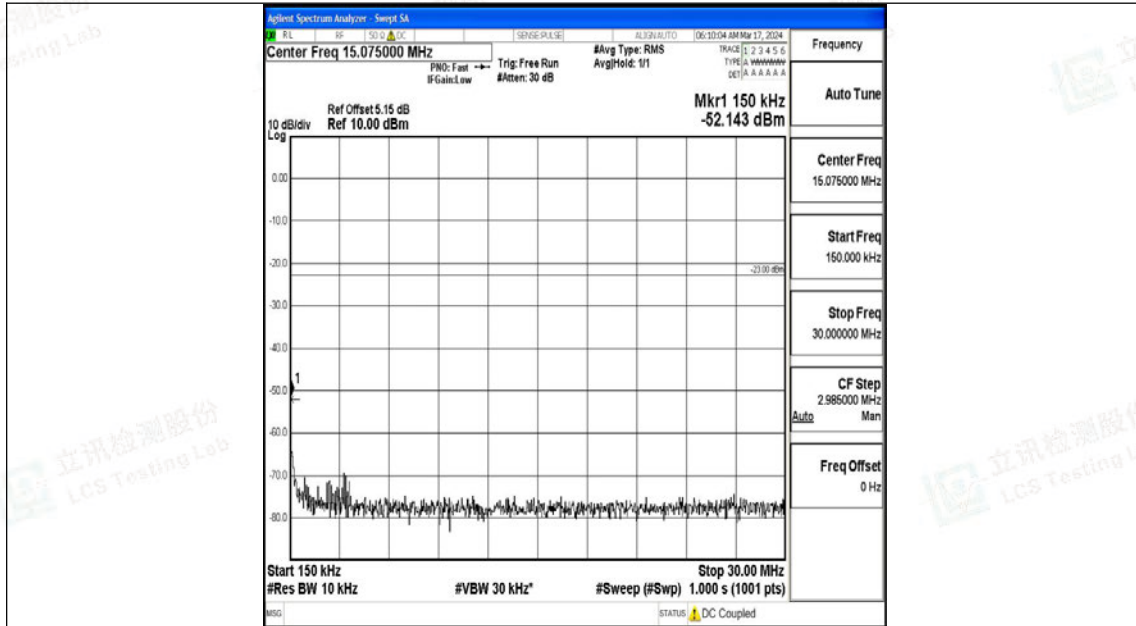

Band5\_5MHz\_QPSK\_20625\_1RB#0\_30~1000\_30~1000

Band5\_5MHz\_QPSK\_20625\_1RB#0\_1000~3000\_1000~3000

Band5\_5MHz\_QPSK\_20625\_1RB#0\_3000~10000\_3000~10000

Band5\_5MHz\_16QAM\_20625\_1RB#0\_0.009~0.15\_0.009~0.15