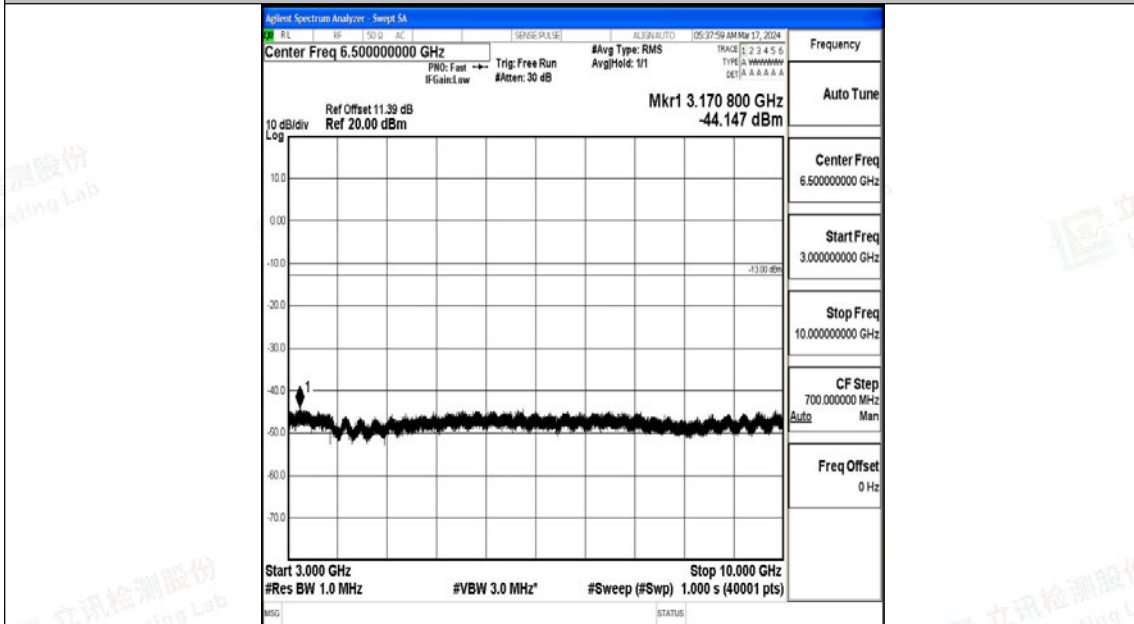

Band5\_1.4MHz\_16QAM\_20407\_1RB#0\_0.15~30\_0.15~30

Band5\_1.4MHz\_16QAM\_20407\_1RB#0\_30~1000\_30~1000

Band5\_1.4MHz\_16QAM\_20407\_1RB#0\_1000~3000\_1000~3000

Band5\_1.4MHz\_16QAM\_20407\_1RB#0\_3000~10000\_3000~10000