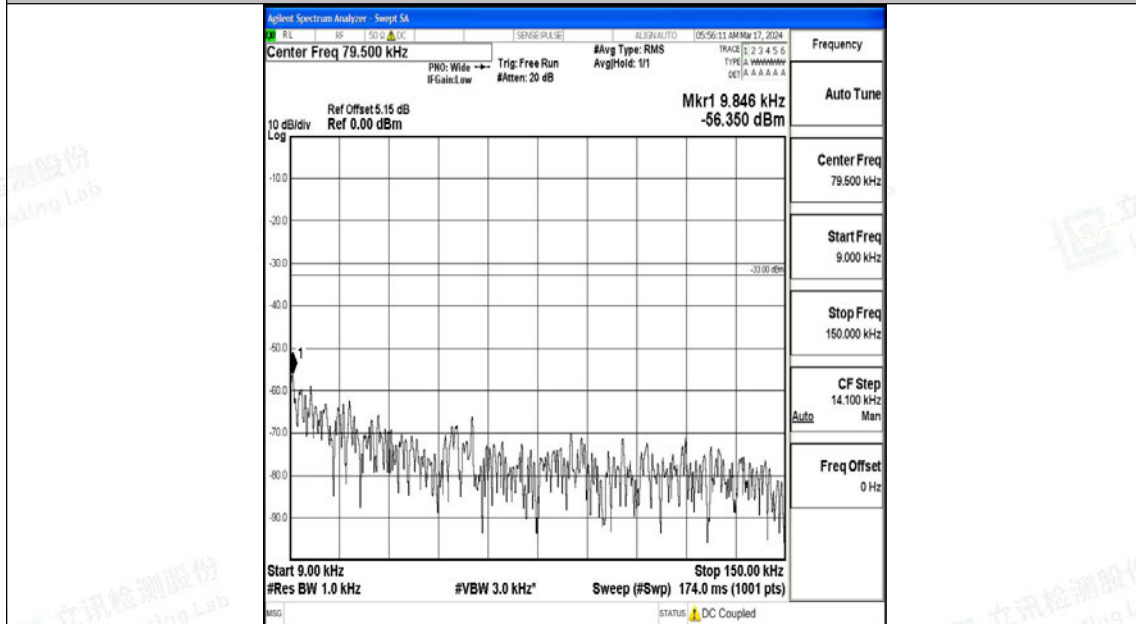

Band5\_3MHz\_QPSK\_20525\_1RB#0\_30~1000\_30~1000

Band5\_3MHz\_QPSK\_20525\_1RB#0\_1000~3000\_1000~3000

Band5\_3MHz\_QPSK\_20525\_1RB#0\_3000~10000\_3000~10000

Band5\_3MHz\_16QAM\_20525\_1RB#0\_0.009~0.15\_0.009~0.15