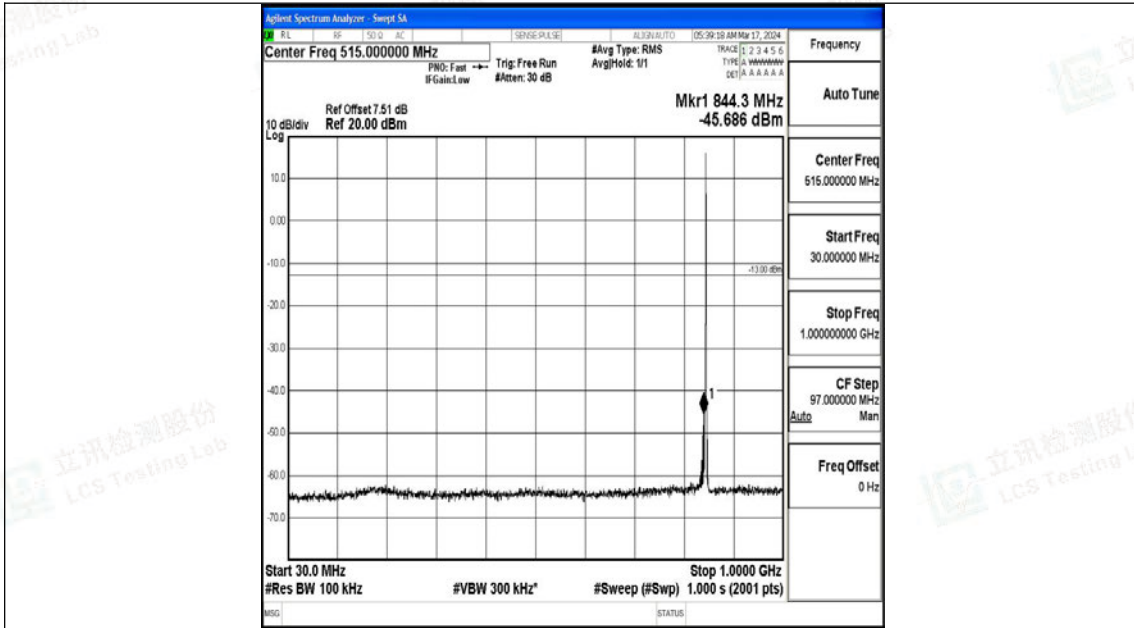

Band5\_1.4MHz\_16QAM\_20525\_1RB#0\_1000~3000\_1000~3000

Band5\_1.4MHz\_16QAM\_20525\_1RB#0\_3000~10000\_3000~10000

Band5\_1.4MHz\_QPSK\_20643\_1RB#0\_0.009~0.15\_0.009~0.15

Band5\_1.4MHz\_QPSK\_20643\_1RB#0\_0.15~30\_0.15~30