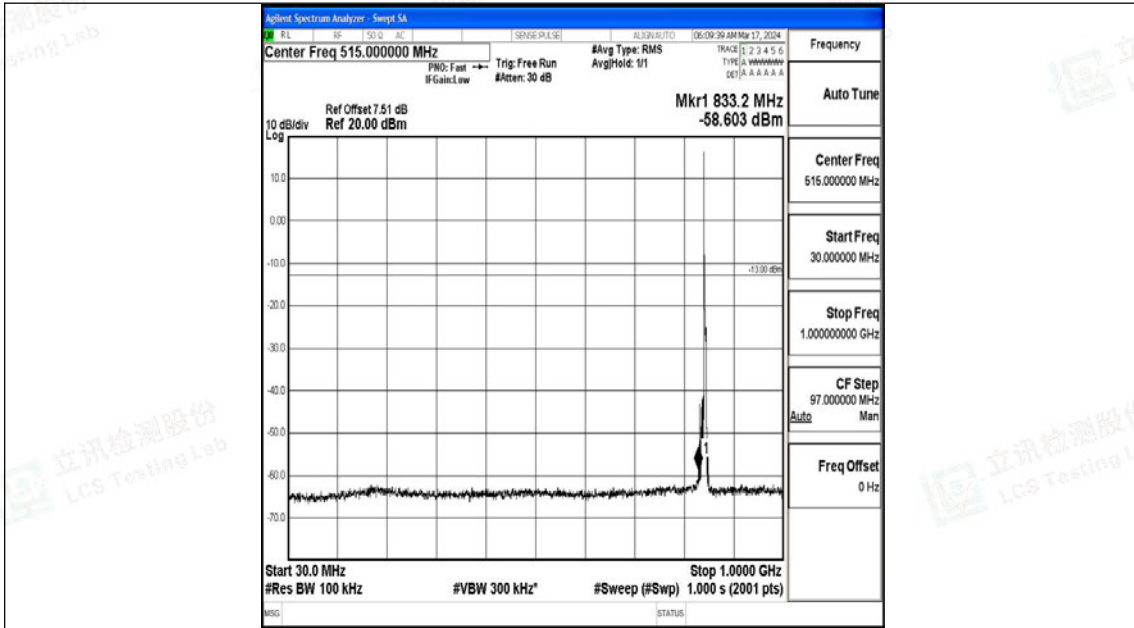

Band5\_5MHz\_16QAM\_20525\_1RB#0\_1000~3000\_1000~3000

Band5\_5MHz\_16QAM\_20525\_1RB#0\_3000~10000\_3000~10000

Band5\_5MHz\_QPSK\_20625\_1RB#0\_0.009~0.15\_0.009~0.15

Band5\_5MHz\_QPSK\_20625\_1RB#0\_0.15~30\_0.15~30