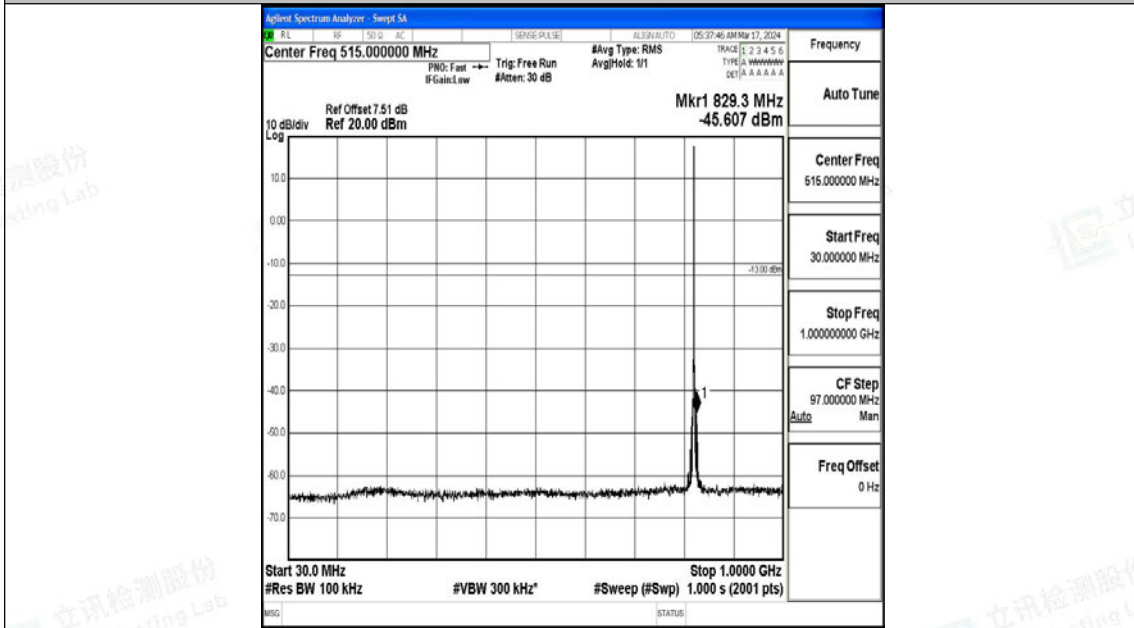

Band5_1.4MHz_16QAM_20407_1RB#0_0.15~30_0.15~30

Band5_1.4MHz_16QAM_20407_1RB#0_30~1000_30~1000