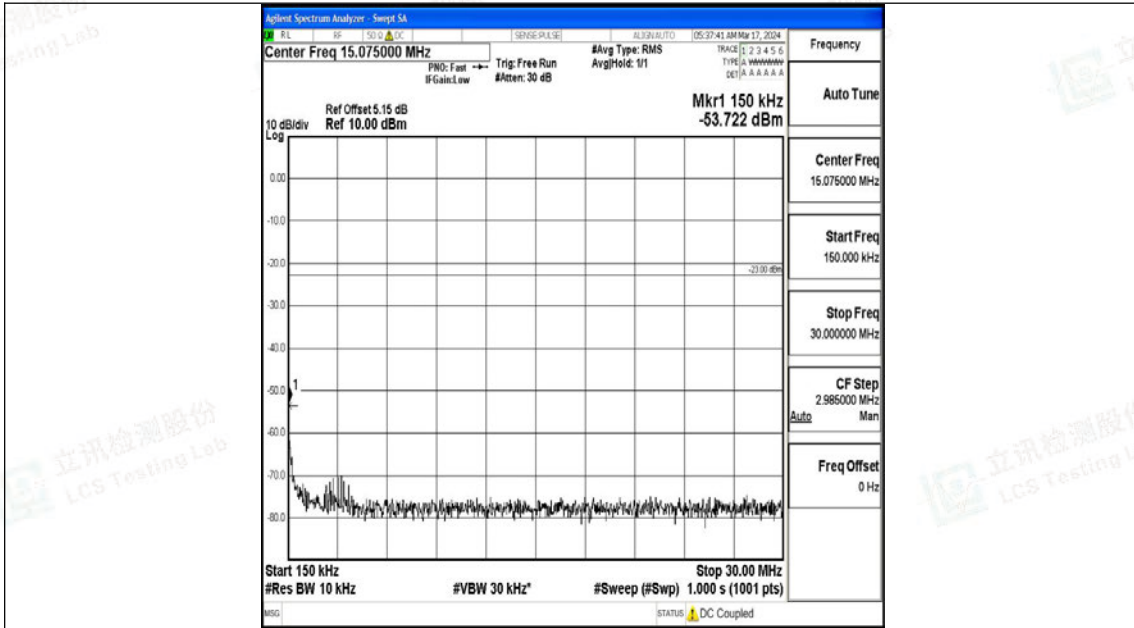

Band5\_1.4MHz\_QPSK\_20407\_1RB#0\_30~1000\_30~1000

Band5\_1.4MHz\_QPSK\_20407\_1RB#0\_1000~3000\_1000~3000

Band5\_1.4MHz\_QPSK\_20407\_1RB#0\_3000~10000\_3000~10000

Band5\_1.4MHz\_16QAM\_20407\_1RB#0\_0.009~0.15\_0.009~0.15