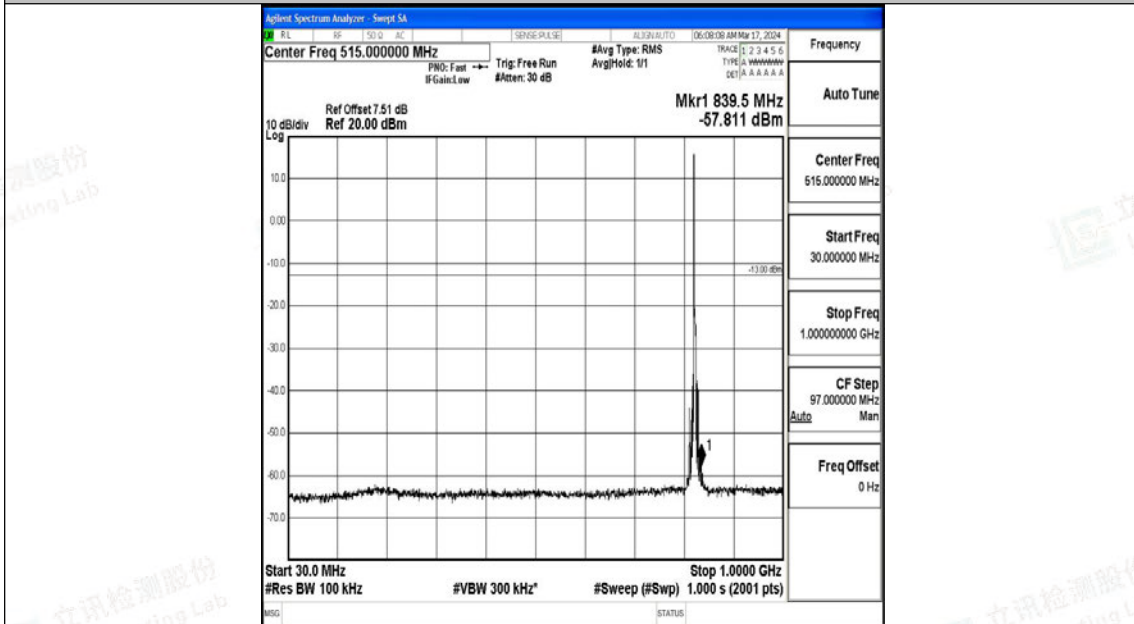

Band5_5MHz_16QAM_20425_1RB#0_0.15~30_0.15~30

Band5_5MHz_16QAM_20425_1RB#0_30~1000_30~1000