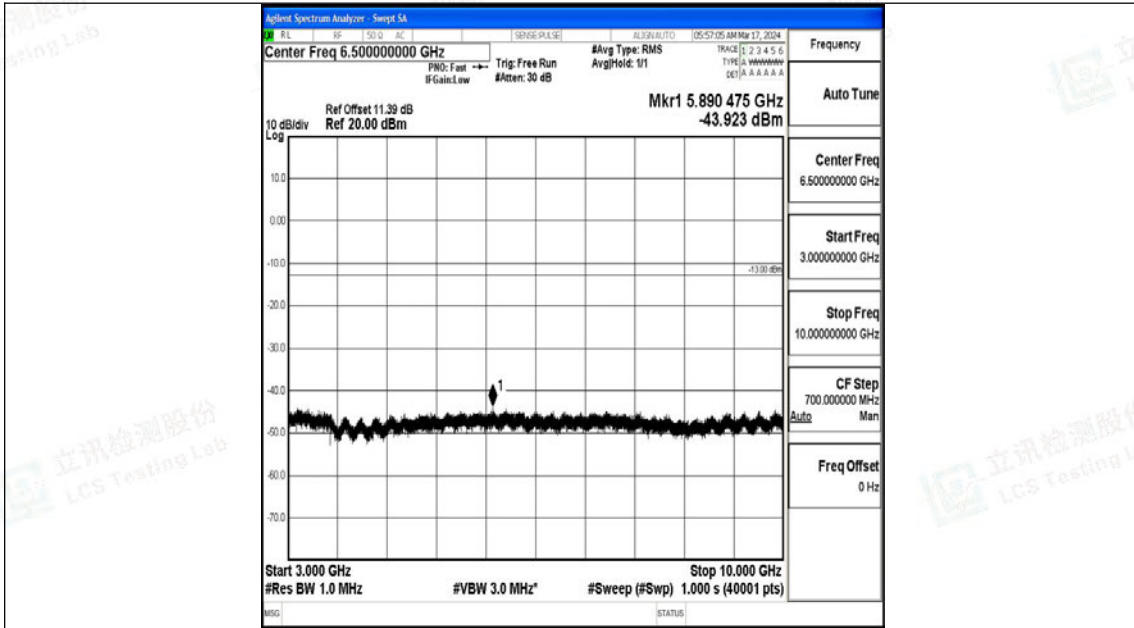

Band5\_3MHz\_QPSK\_20635\_1RB#0\_0.009~0.15\_0.009~0.15

Band5\_3MHz\_QPSK\_20635\_1RB#0\_0.15~30\_0.15~30

Band5\_3MHz\_QPSK\_20635\_1RB#0\_30~1000\_30~1000

Band5\_3MHz\_QPSK\_20635\_1RB#0\_1000~3000\_1000~3000