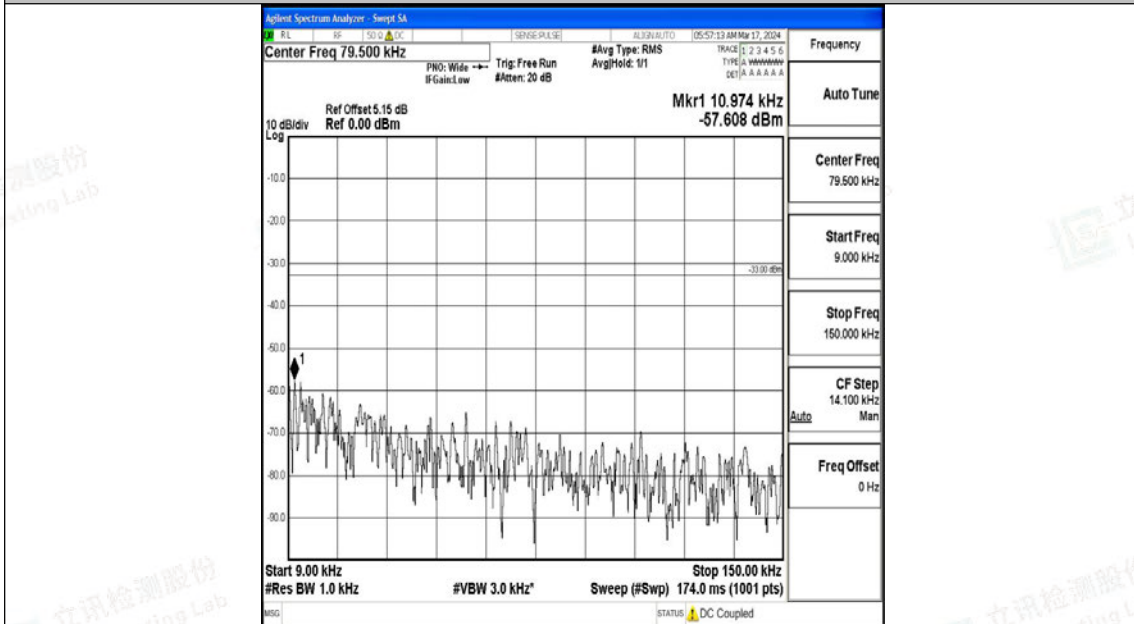

Band5_3MHz_QPSK_20635_1RB#0_3000~10000_3000~10000

Band5_3MHz_16QAM_20635_1RB#0_0.009~0.15_0.009~0.15