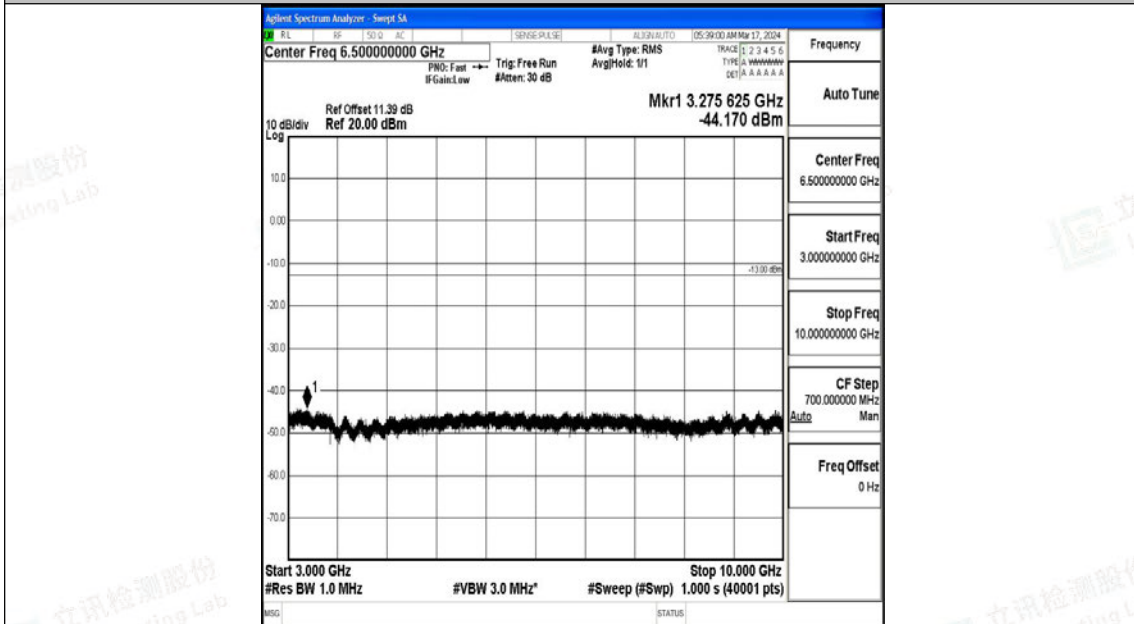

Band5_1.4MHz_16QAM_20525_1RB#0_1000~3000_1000~3000

Band5_1.4MHz_16QAM_20525_1RB#0_3000~10000_3000~10000