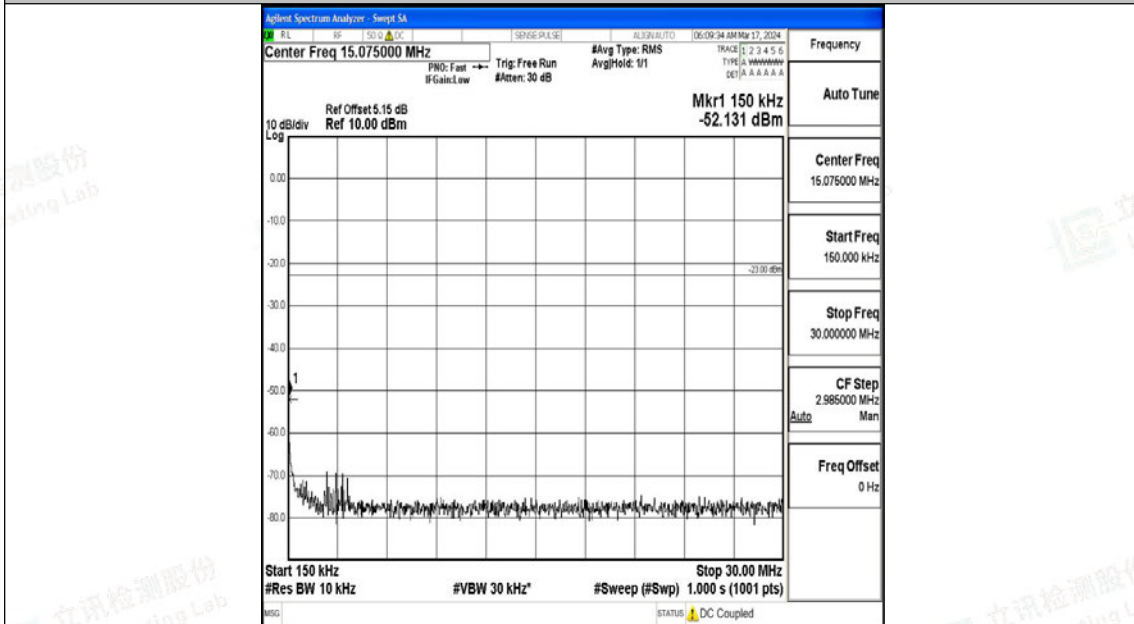

Band5\_5MHz\_16QAM\_20525\_1RB#0\_1000~3000\_1000~3000

Band5\_5MHz\_16QAM\_20525\_1RB#0\_3000~10000\_3000~10000

Band5\_5MHz\_QPSK\_20625\_1RB#0\_0.009~0.15\_0.009~0.15

Band5\_5MHz\_QPSK\_20625\_1RB#0\_0.15~30\_0.15~30