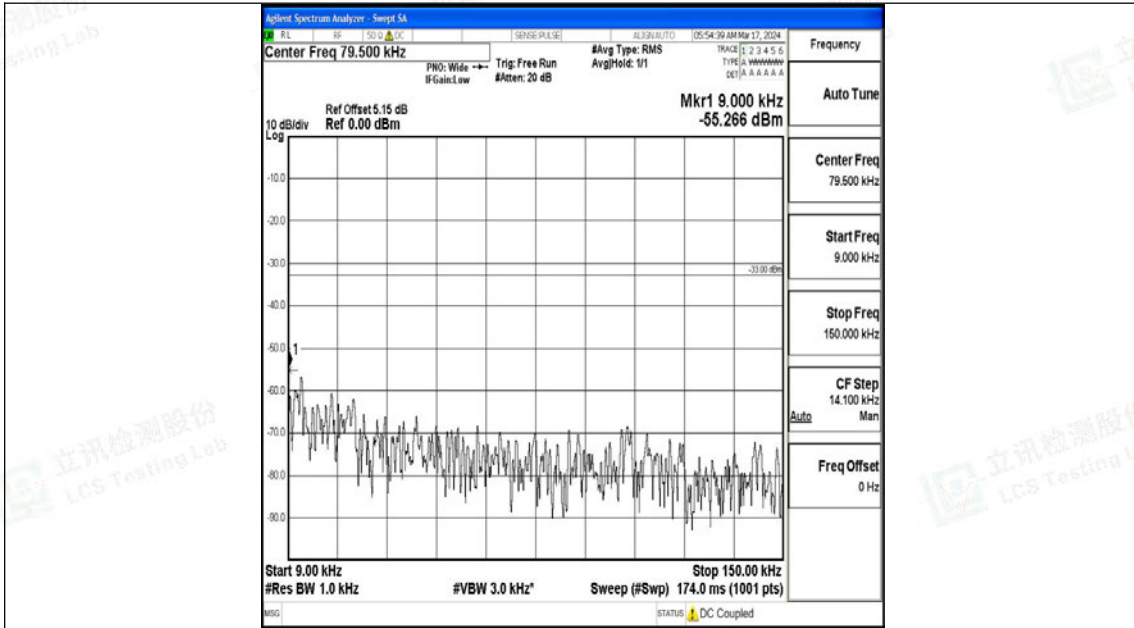

Band5\_1.4MHz\_16QAM\_20643\_1RB#0\_0.15~30\_0.15~30

Band5\_1.4MHz\_16QAM\_20643\_1RB#0\_30~1000\_30~1000

Band5\_1.4MHz\_16QAM\_20643\_1RB#0\_1000~3000\_1000~3000

Band5\_1.4MHz\_16QAM\_20643\_1RB#0\_3000~10000\_3000~10000