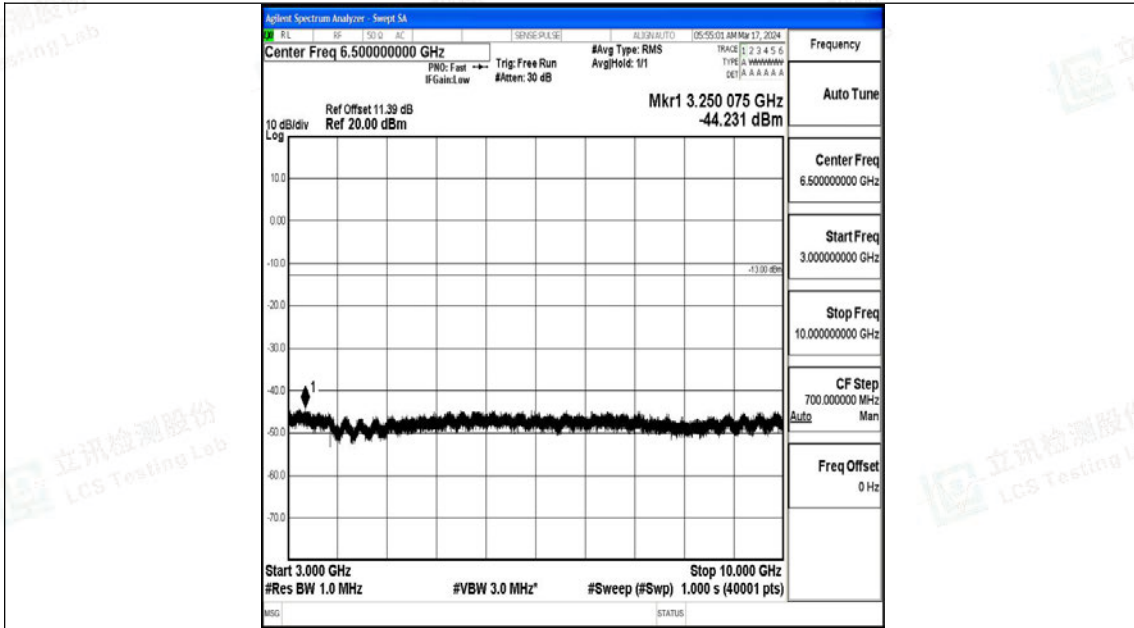

Band5\_3MHz\_QPSK\_20415\_1RB#0\_0.009~0.15\_0.009~0.15

Band5\_3MHz\_QPSK\_20415\_1RB#0\_0.15~30\_0.15~30

Band5\_3MHz\_QPSK\_20415\_1RB#0\_30~1000\_30~1000

Band5\_3MHz\_QPSK\_20415\_1RB#0\_1000~3000\_1000~3000