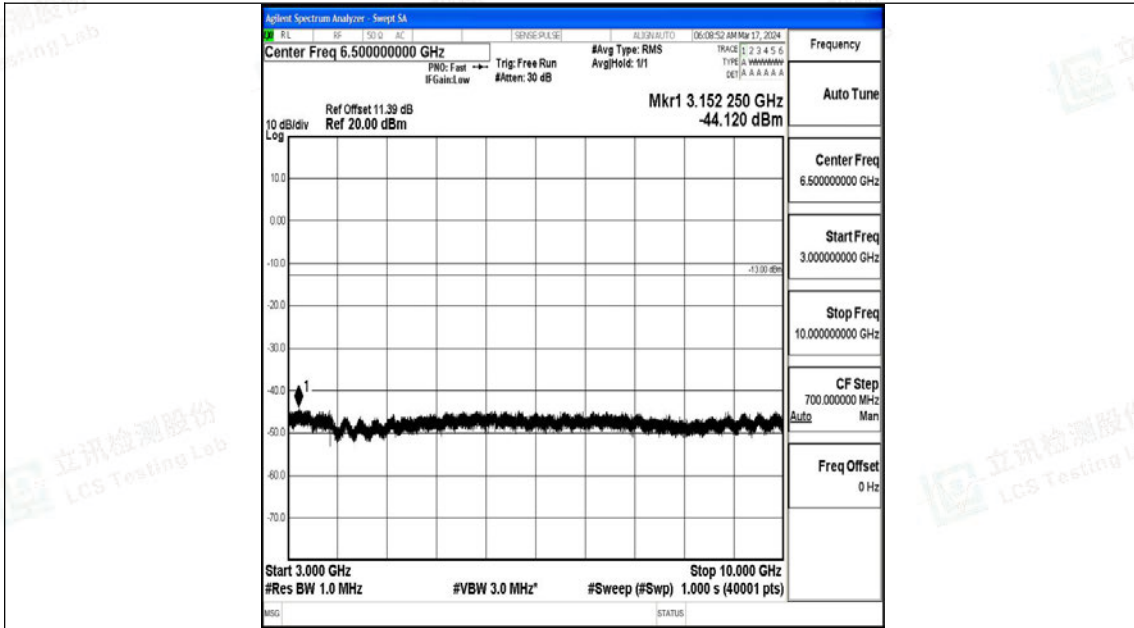

Band5\_5MHz\_QPSK\_20525\_1RB#0\_0.009~0.15\_0.009~0.15

Band5\_5MHz\_QPSK\_20525\_1RB#0\_0.15~30\_0.15~30

Band5\_5MHz\_QPSK\_20525\_1RB#0\_30~1000\_30~1000

Band5\_5MHz\_QPSK\_20525\_1RB#0\_1000~3000\_1000~3000