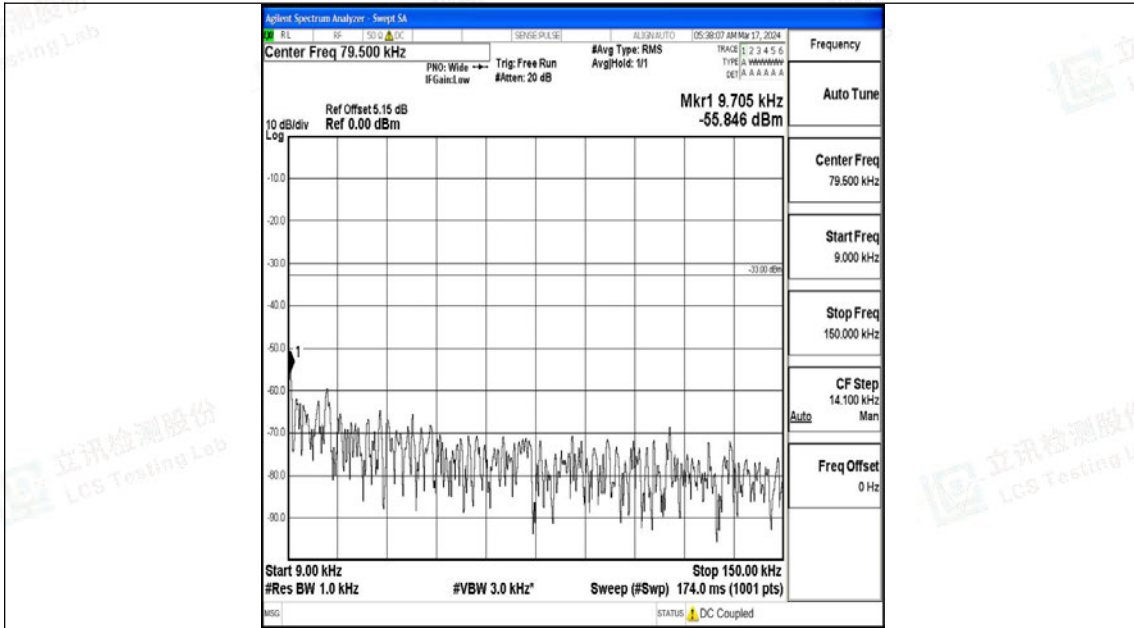

Band5\_1.4MHz\_16QAM\_20407\_1RB#0\_0.15~30\_0.15~30

Band5\_1.4MHz\_16QAM\_20407\_1RB#0\_30~1000\_30~1000

Band5\_1.4MHz\_16QAM\_20407\_1RB#0\_1000~3000\_1000~3000

Band5\_1.4MHz\_16QAM\_20407\_1RB#0\_3000~10000\_3000~10000