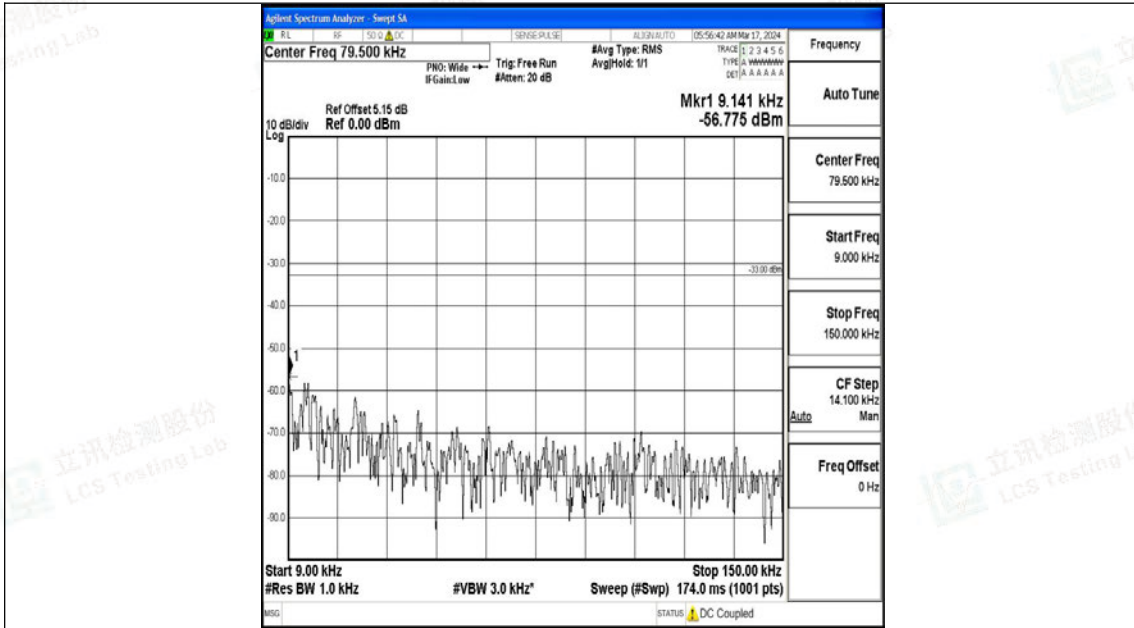

Band5\_3MHz\_16QAM\_20525\_1RB#0\_0.15~30\_0.15~30

Band5\_3MHz\_16QAM\_20525\_1RB#0\_30~1000\_30~1000

Band5\_3MHz\_16QAM\_20525\_1RB#0\_1000~3000\_1000~3000

Band5\_3MHz\_16QAM\_20525\_1RB#0\_3000~10000\_3000~10000