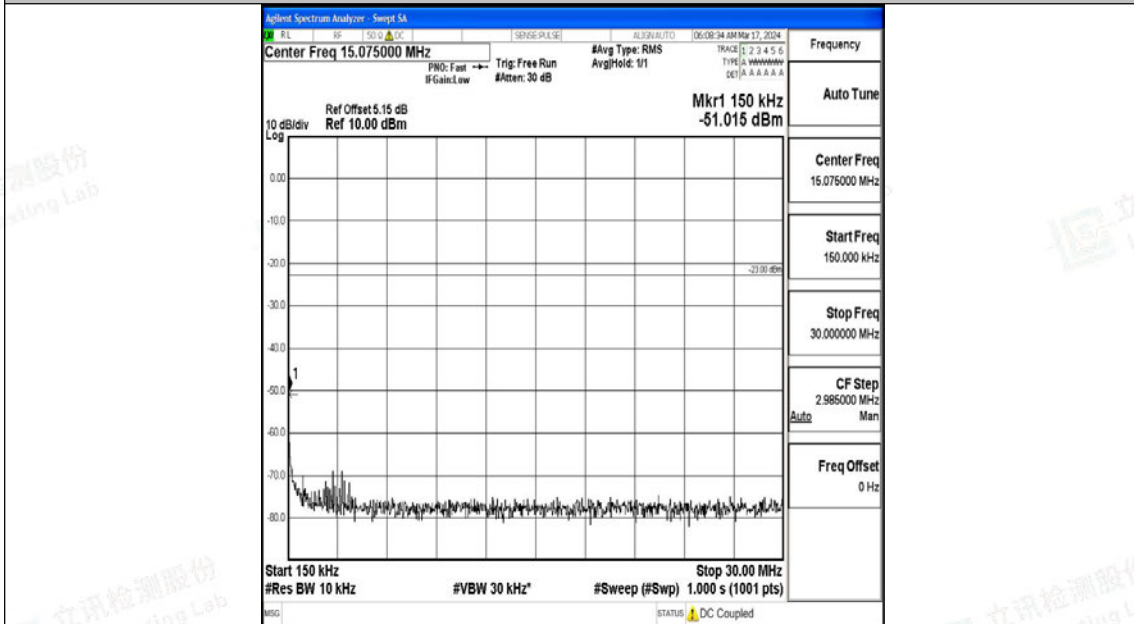

Band5_5MHz_QPSK_20525_1RB#0_0.009~0.15_0.009~0.15

Band5_5MHz_QPSK_20525_1RB#0_0.15~30_0.15~30