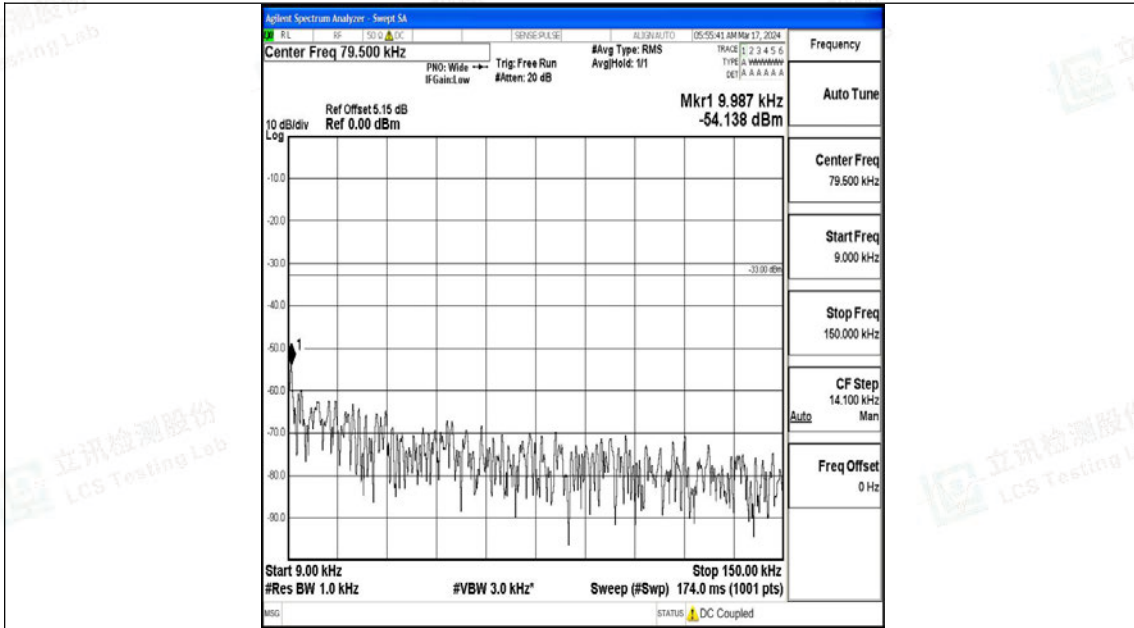

Band5_3MHz_16QAM_20415_1RB#0_3000~10000_3000~10000

Band5_3MHz_QPSK_20525_1RB#0_0.009~0.15_0.009~0.15