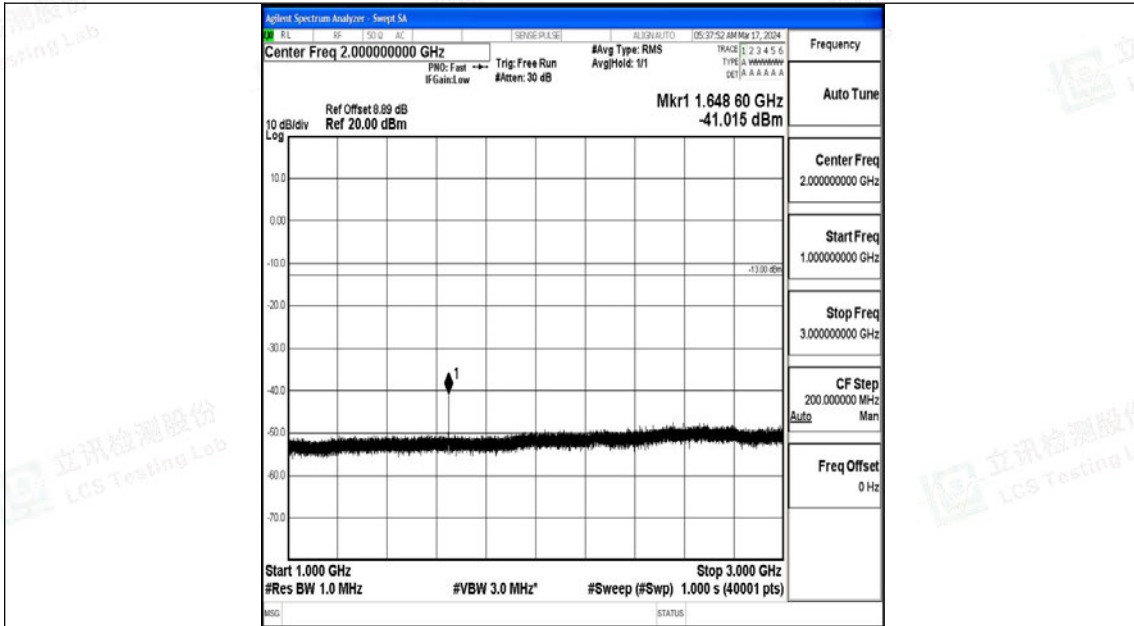

Band5_1.4MHz_16QAM_20407_1RB#0_30~1000_30~1000

Band5_1.4MHz_16QAM_20407_1RB#0_1000~3000_1000~3000