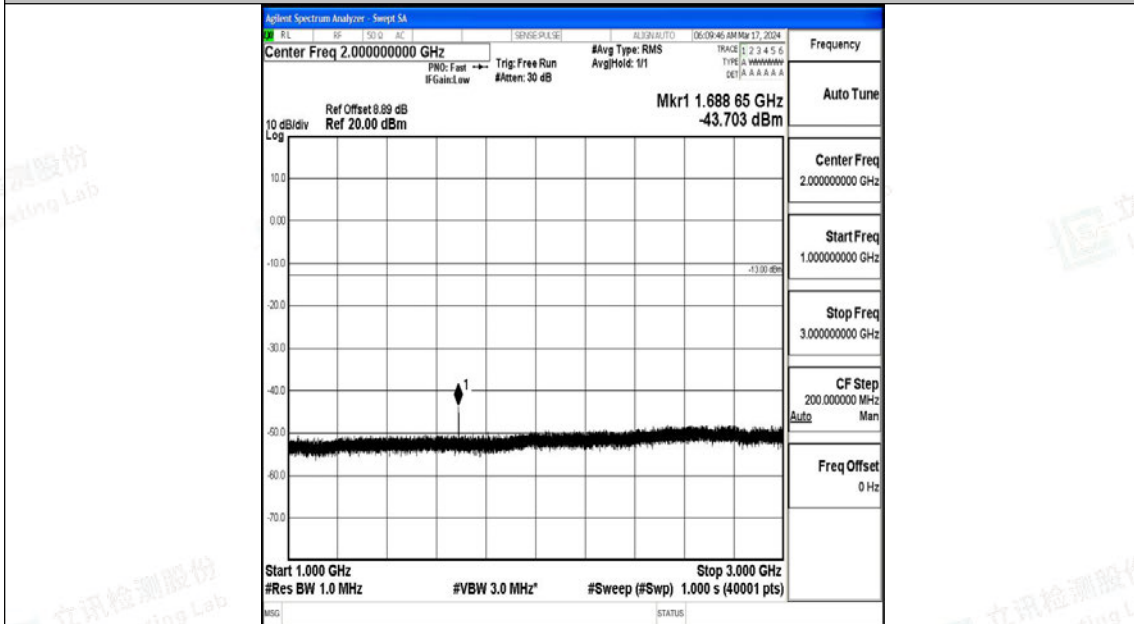

Band5_5MHz_QPSK_20625_1RB#0_30~1000_30~1000

Band5_5MHz_QPSK_20625_1RB#0_1000~3000_1000~3000