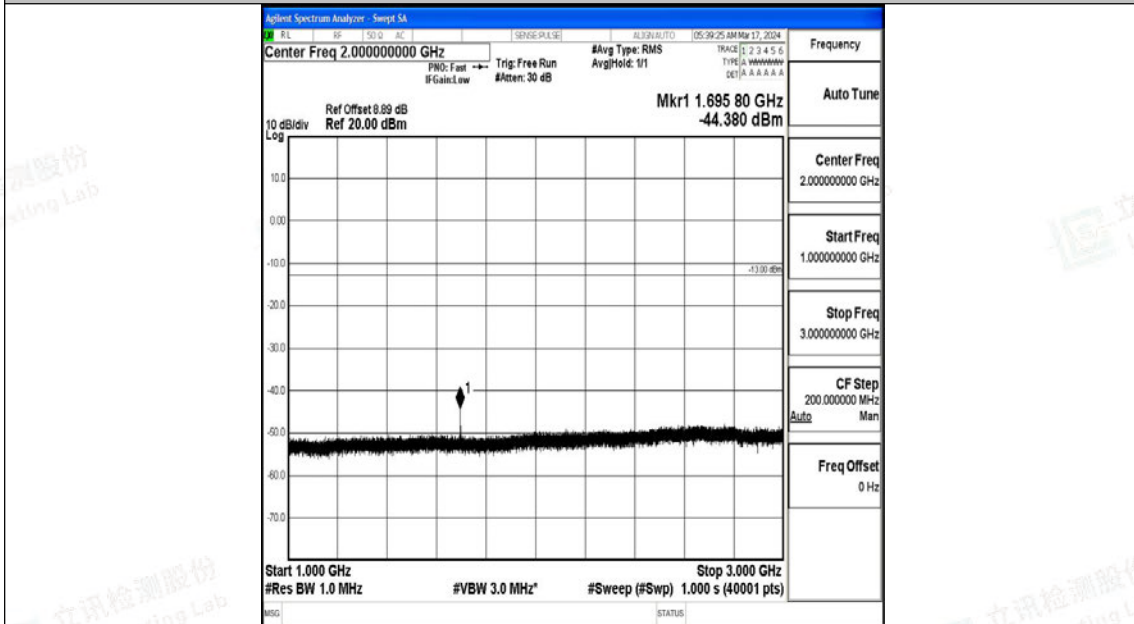

Band5_1.4MHz_QPSK_20643_1RB#0_30~1000_30~1000

Band5_1.4MHz_QPSK_20643_1RB#0_1000~3000_1000~3000