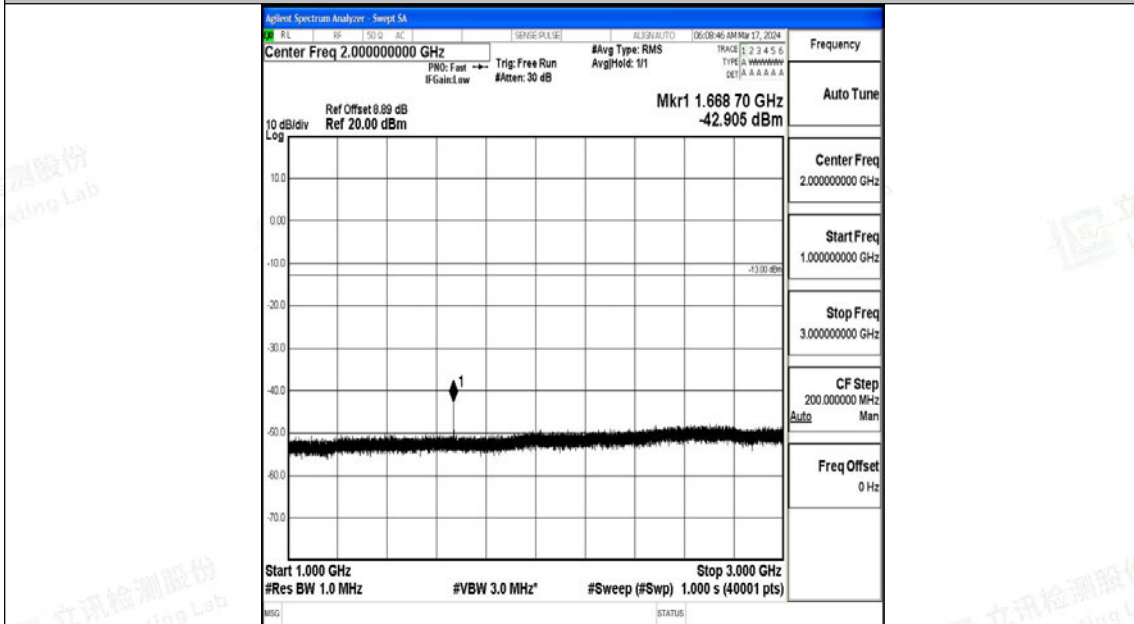

Band5\_5MHz\_QPSK\_20525\_1RB#0\_0.009~0.15\_0.009~0.15

Band5\_5MHz\_QPSK\_20525\_1RB#0\_0.15~30\_0.15~30

Band5\_5MHz\_QPSK\_20525\_1RB#0\_30~1000\_30~1000

Band5\_5MHz\_QPSK\_20525\_1RB#0\_1000~3000\_1000~3000