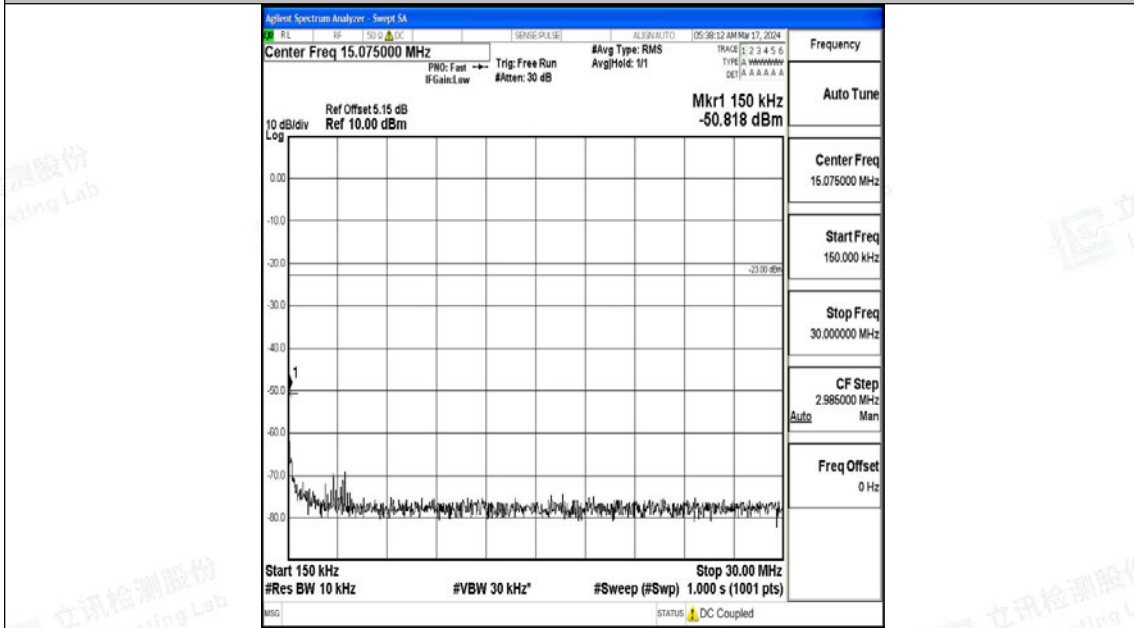

Band5_1.4MHz_QPSK_20525_1RB#0_0.009~0.15_0.009~0.15

Band5_1.4MHz_QPSK_20525_1RB#0_0.15~30_0.15~30