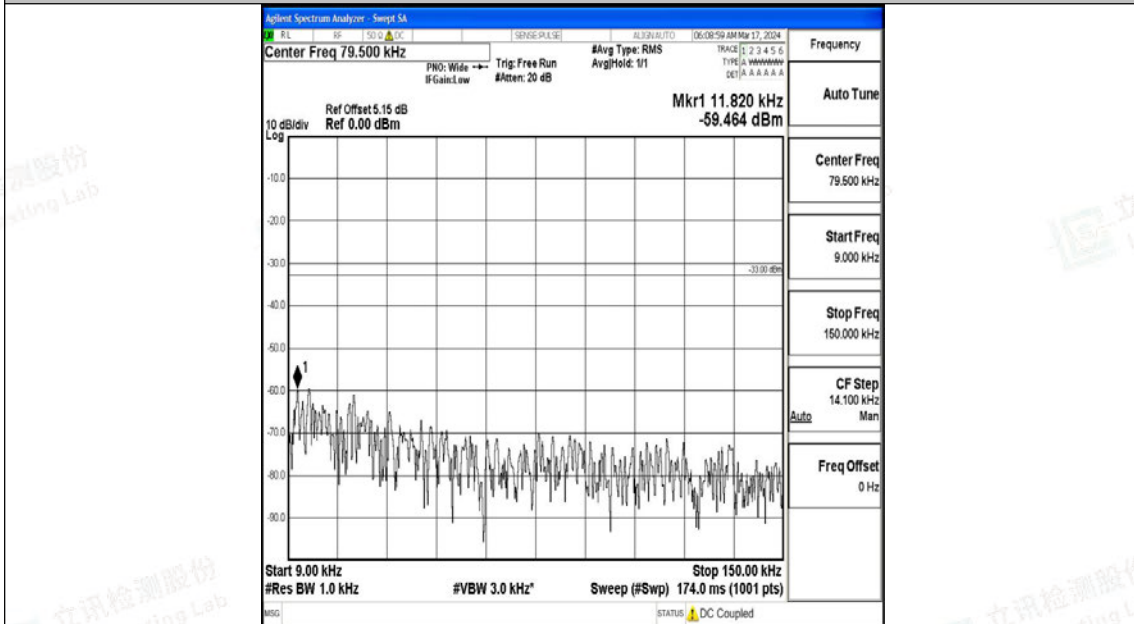

Band5_5MHz_QPSK_20525_1RB#0_3000~10000_3000~10000

Band5_5MHz_16QAM_20525_1RB#0_0.009~0.15_0.009~0.15