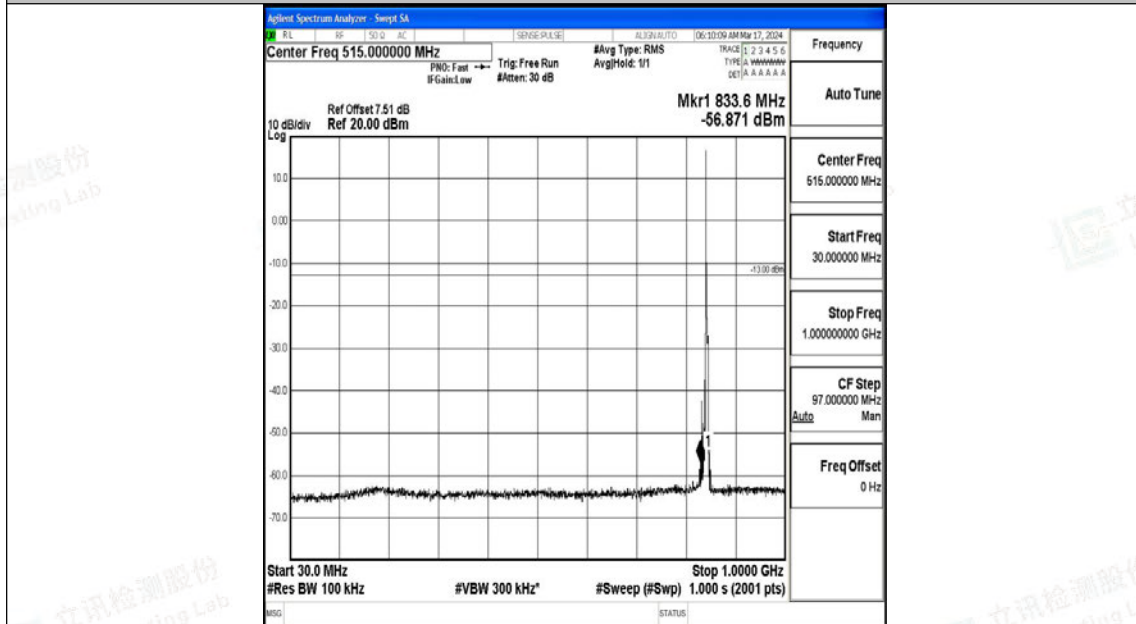

Band5_5MHz_16QAM_20625_1RB#0_0.15~30_0.15~30

Band5_5MHz_16QAM_20625_1RB#0_30~1000_30~1000