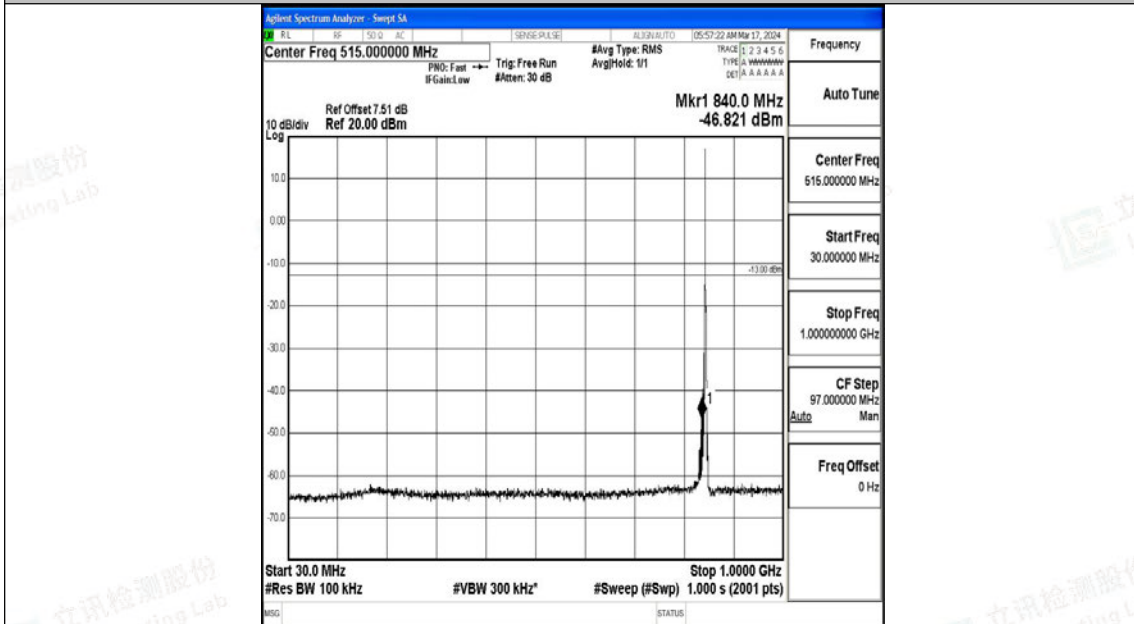

Band5\_3MHz\_QPSK\_20635\_1RB#0\_3000~10000\_3000~10000

Band5\_3MHz\_16QAM\_20635\_1RB#0\_0.009~0.15\_0.009~0.15

Band5\_3MHz\_16QAM\_20635\_1RB#0\_0.15~30\_0.15~30

Band5\_3MHz\_16QAM\_20635\_1RB#0\_30~1000\_30~1000