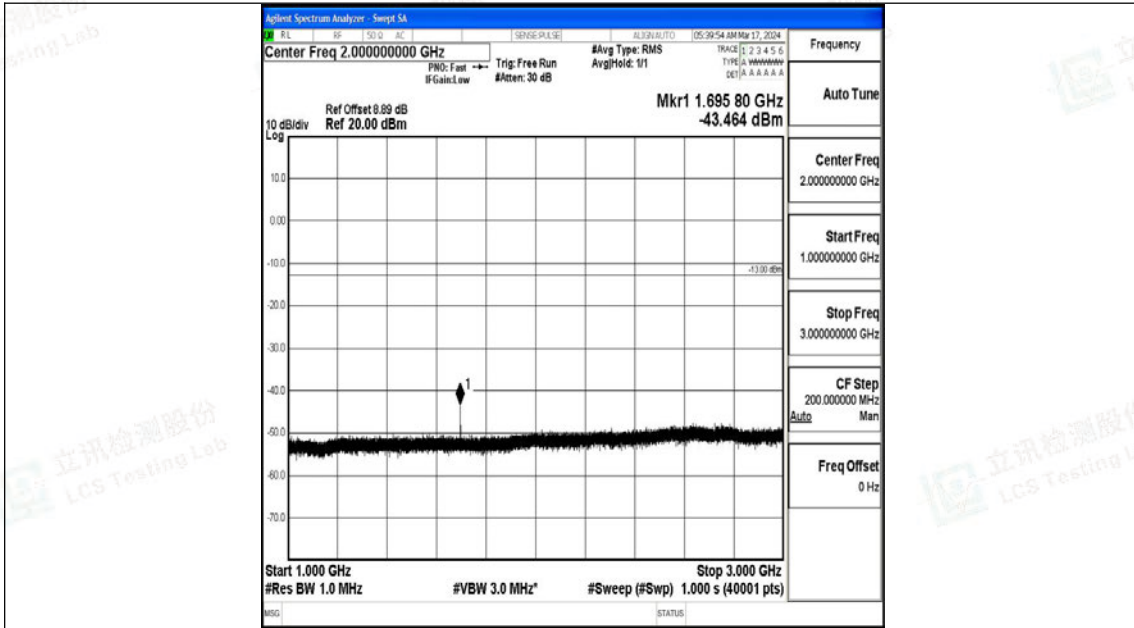

Band5_1.4MHz_16QAM_20643_1RB#0_30~1000_30~1000

Band5_1.4MHz_16QAM_20643_1RB#0_1000~3000_1000~3000