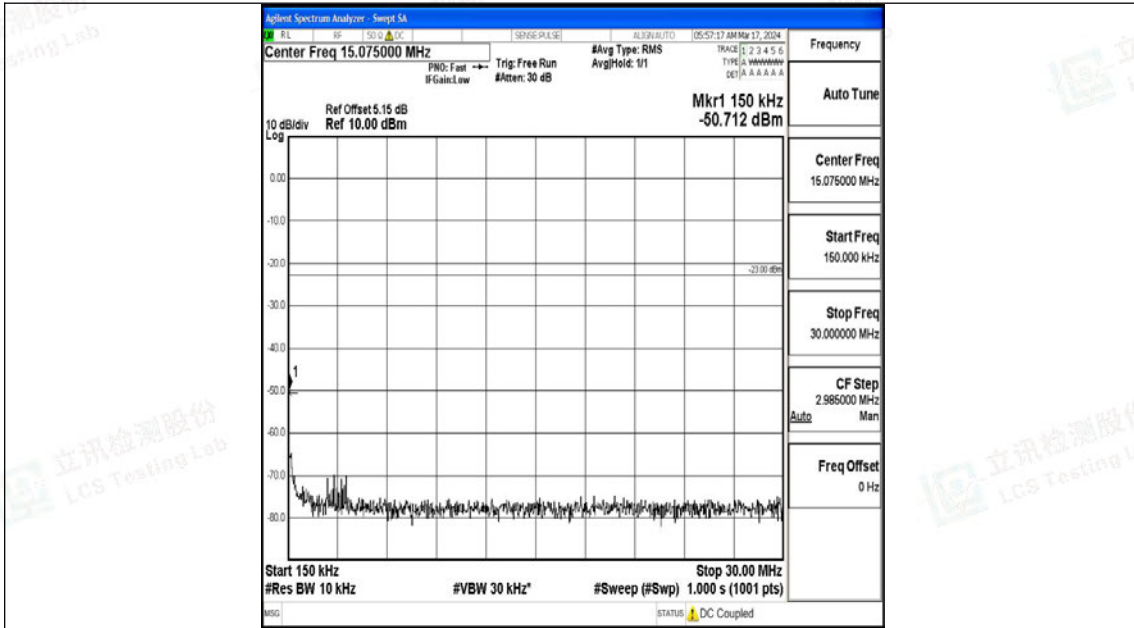

Band5_3MHz_16QAM_20635_1RB#0_0.009~0.15_0.009~0.15

Band5_3MHz_16QAM_20635_1RB#0_0.15~30_0.15~30