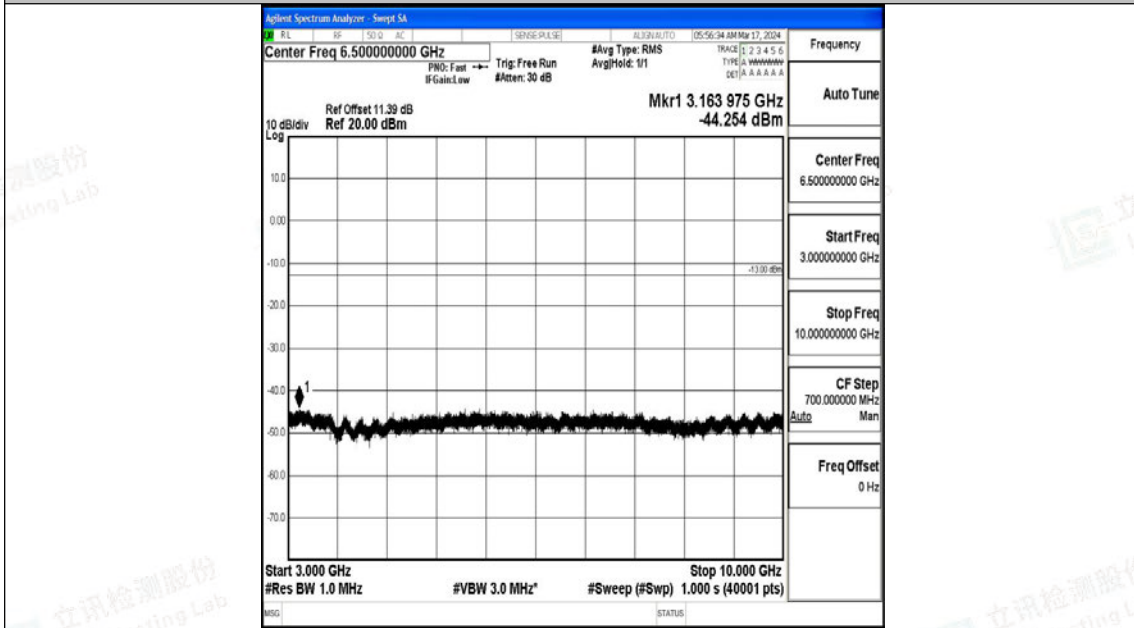

Band5\_3MHz\_16QAM\_20525\_1RB#0\_0.15~30\_0.15~30

Band5\_3MHz\_16QAM\_20525\_1RB#0\_30~1000\_30~1000

Band5\_3MHz\_16QAM\_20525\_1RB#0\_1000~3000\_1000~3000

Band5\_3MHz\_16QAM\_20525\_1RB#0\_3000~10000\_3000~10000