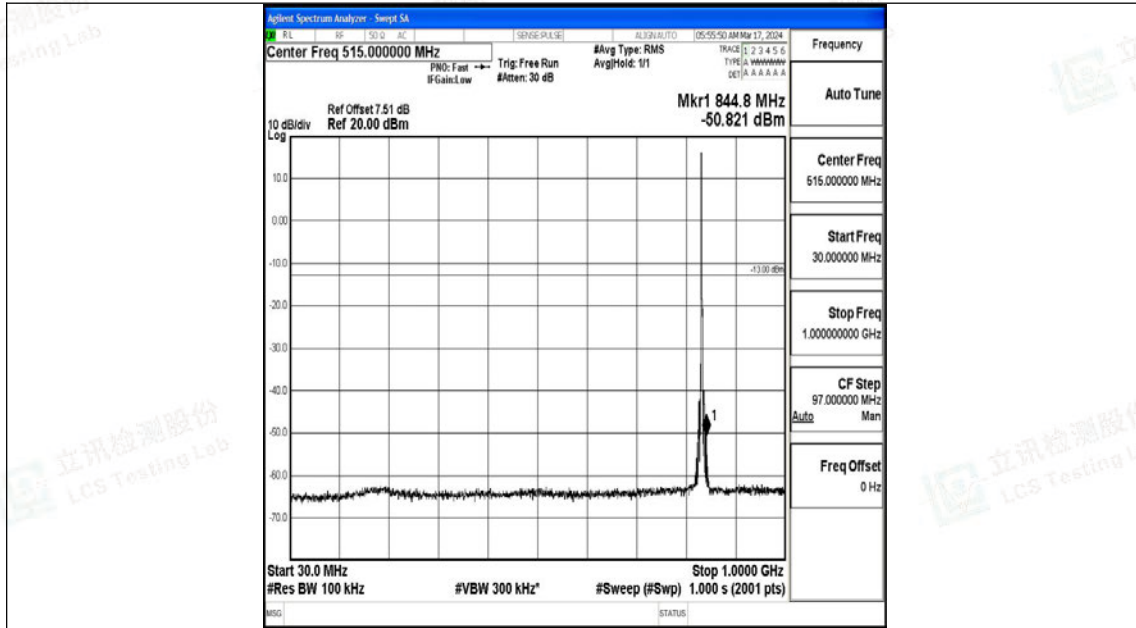

Band5\_3MHz\_16QAM\_20415\_1RB#0\_1000~3000\_1000~3000

Band5\_3MHz\_16QAM\_20415\_1RB#0\_3000~10000\_3000~10000

Band5\_3MHz\_QPSK\_20525\_1RB#0\_0.009~0.15\_0.009~0.15

Band5\_3MHz\_QPSK\_20525\_1RB#0\_0.15~30\_0.15~30