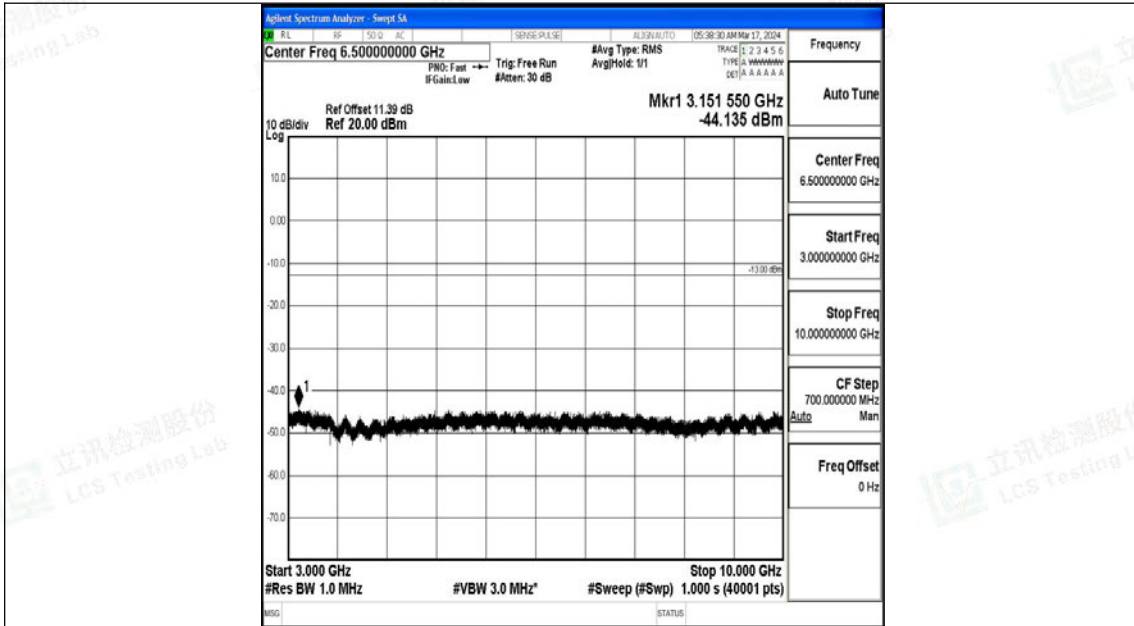

Band5\_1.4MHz\_QPSK\_20525\_1RB#0\_0.009~0.15\_0.009~0.15

Band5\_1.4MHz\_QPSK\_20525\_1RB#0\_0.15~30\_0.15~30

Band5\_1.4MHz\_QPSK\_20525\_1RB#0\_30~1000\_30~1000

Band5\_1.4MHz\_QPSK\_20525\_1RB#0\_1000~3000\_1000~3000