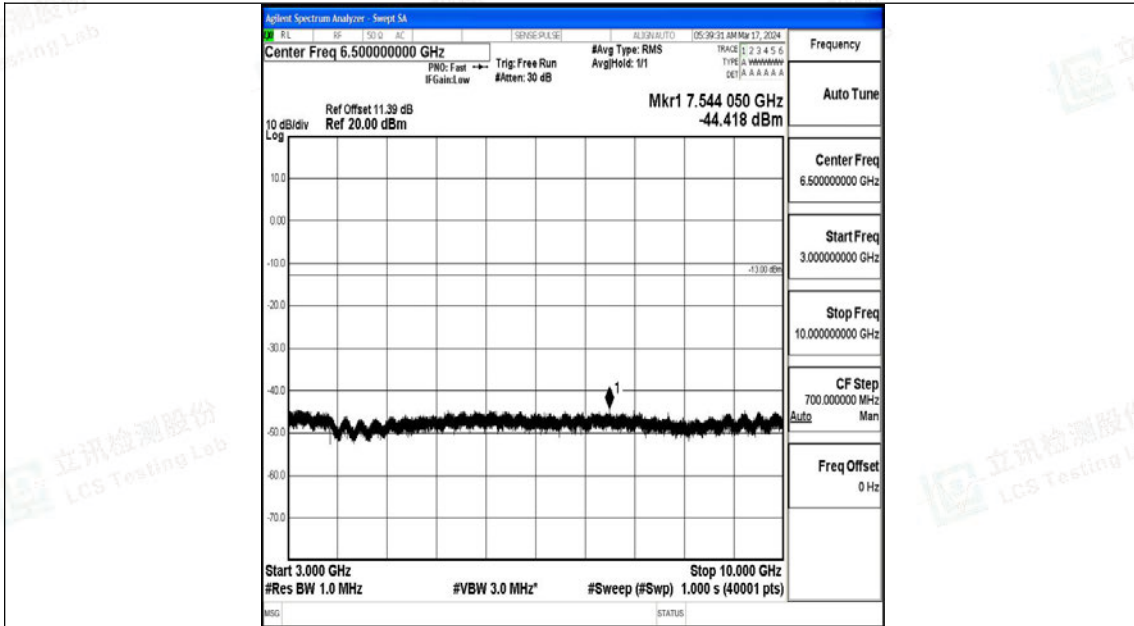

Band5_1.4MHz_QPSK_20643_1RB#0_1000~3000_1000~3000

Band5_1.4MHz_QPSK_20643_1RB#0_3000~10000_3000~10000