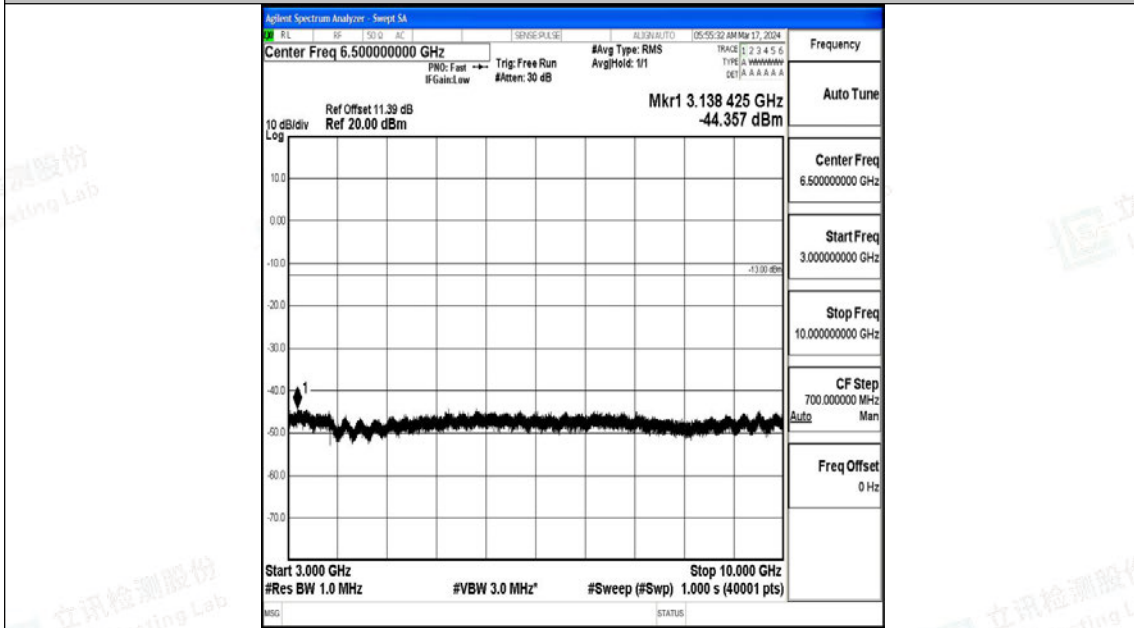

Band5_3MHz_16QAM_20415_1RB#0_1000~3000_1000~3000

Band5_3MHz_16QAM_20415_1RB#0_3000~10000_3000~10000