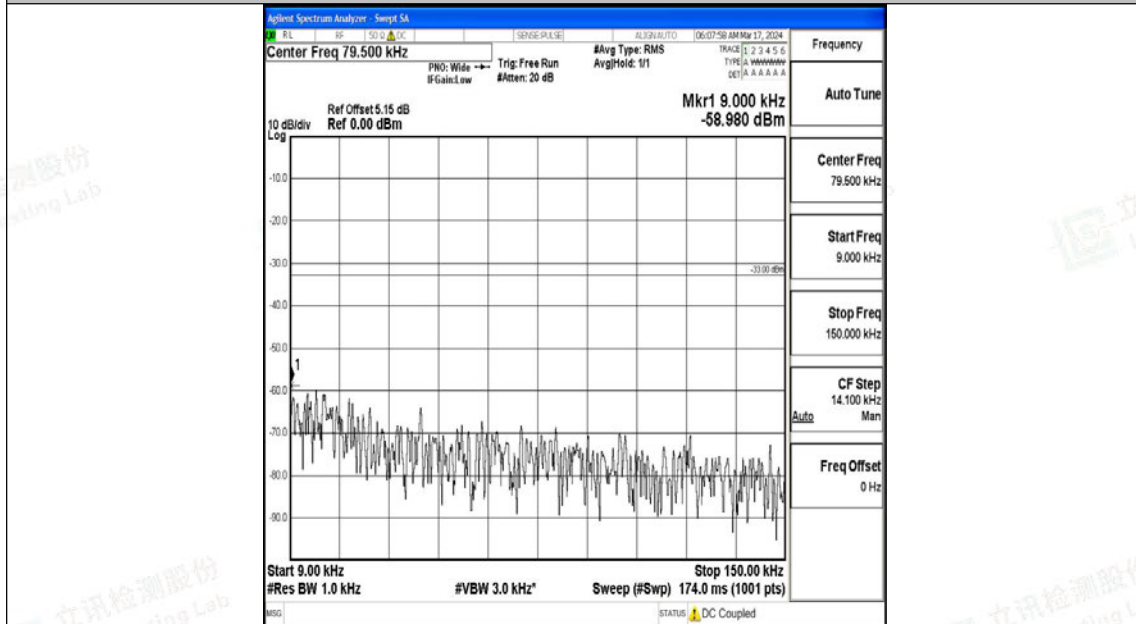

Band5\_5MHz\_QPSK\_20425\_1RB#0\_30~1000\_30~1000

Band5\_5MHz\_QPSK\_20425\_1RB#0\_1000~3000\_1000~3000

Band5\_5MHz\_QPSK\_20425\_1RB#0\_3000~10000\_3000~10000

Band5\_5MHz\_16QAM\_20425\_1RB#0\_0.009~0.15\_0.009~0.15