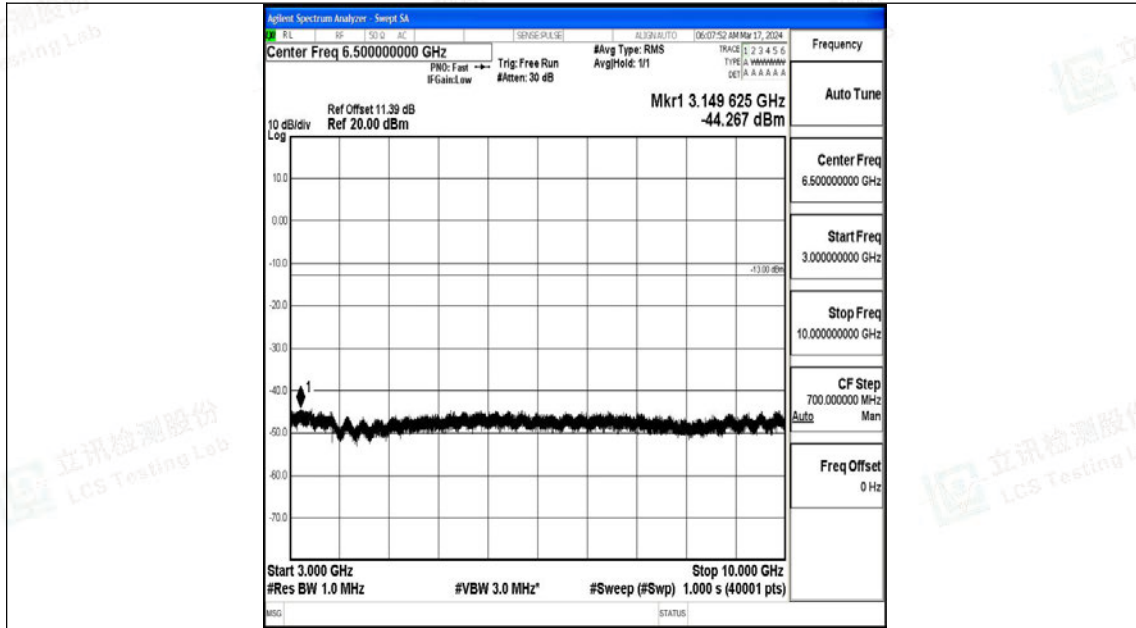

Band5_5MHz_QPSK_20425_1RB#0_1000~3000_1000~3000

Band5_5MHz_QPSK_20425_1RB#0_3000~10000_3000~10000