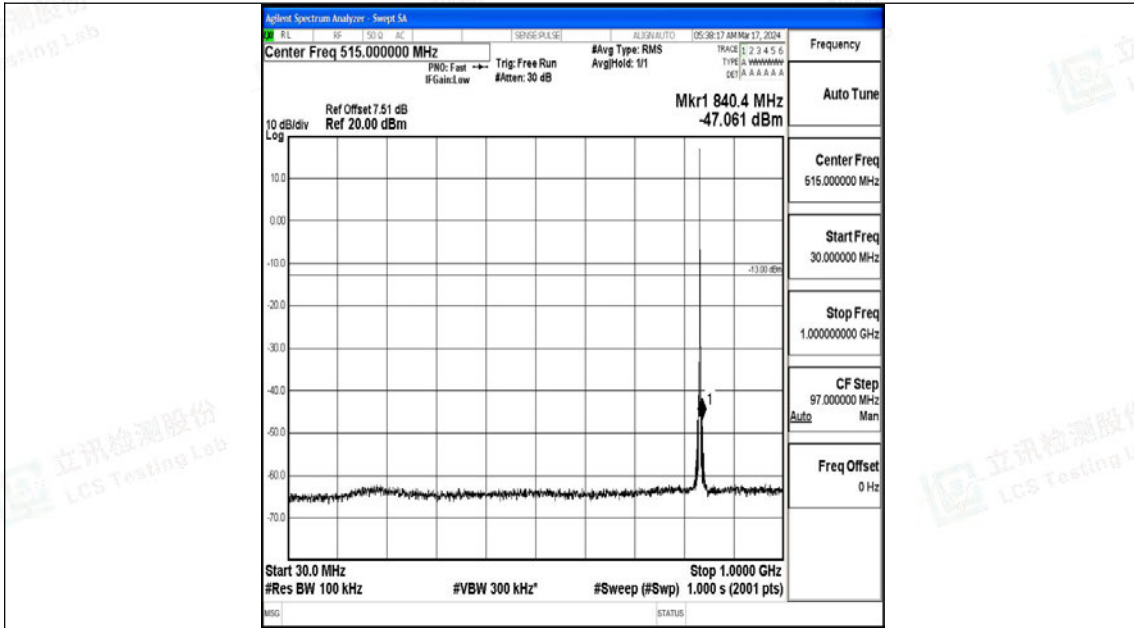

Band5_1.4MHz_QPSK_20525_1RB#0_0.15~30_0.15~30

Band5_1.4MHz_QPSK_20525_1RB#0_30~1000_30~1000