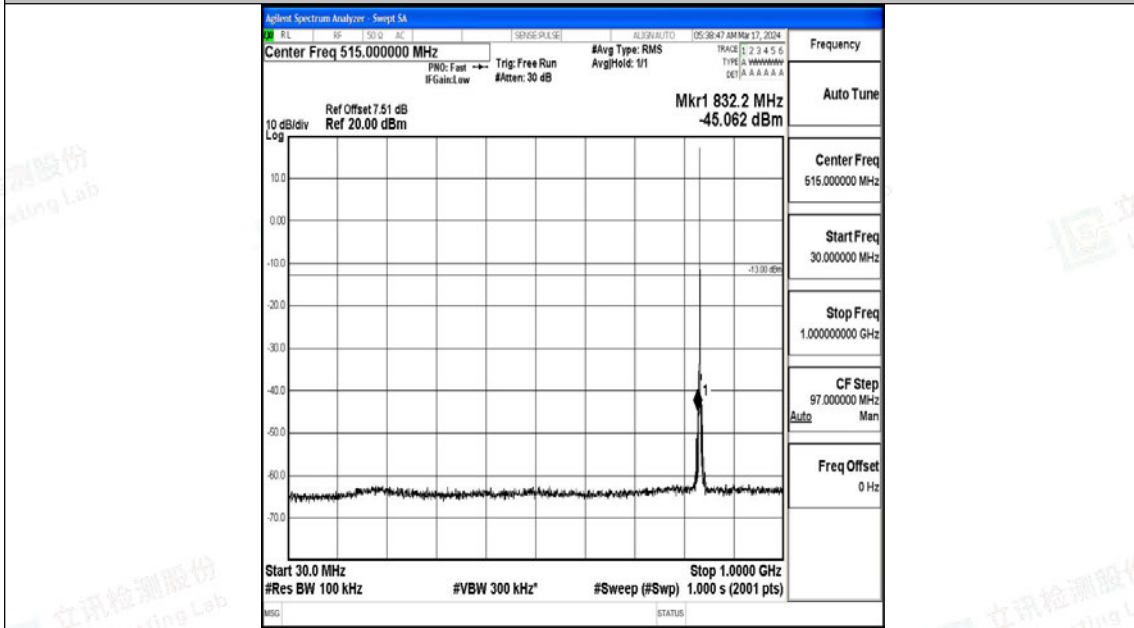

Band5\_1.4MHz\_QPSK\_20525\_1RB#0\_3000~10000\_3000~10000

Band5\_1.4MHz\_16QAM\_20525\_1RB#0\_0.009~0.15\_0.009~0.15

Band5\_1.4MHz\_16QAM\_20525\_1RB#0\_0.15~30\_0.15~30

Band5\_1.4MHz\_16QAM\_20525\_1RB#0\_30~1000\_30~1000