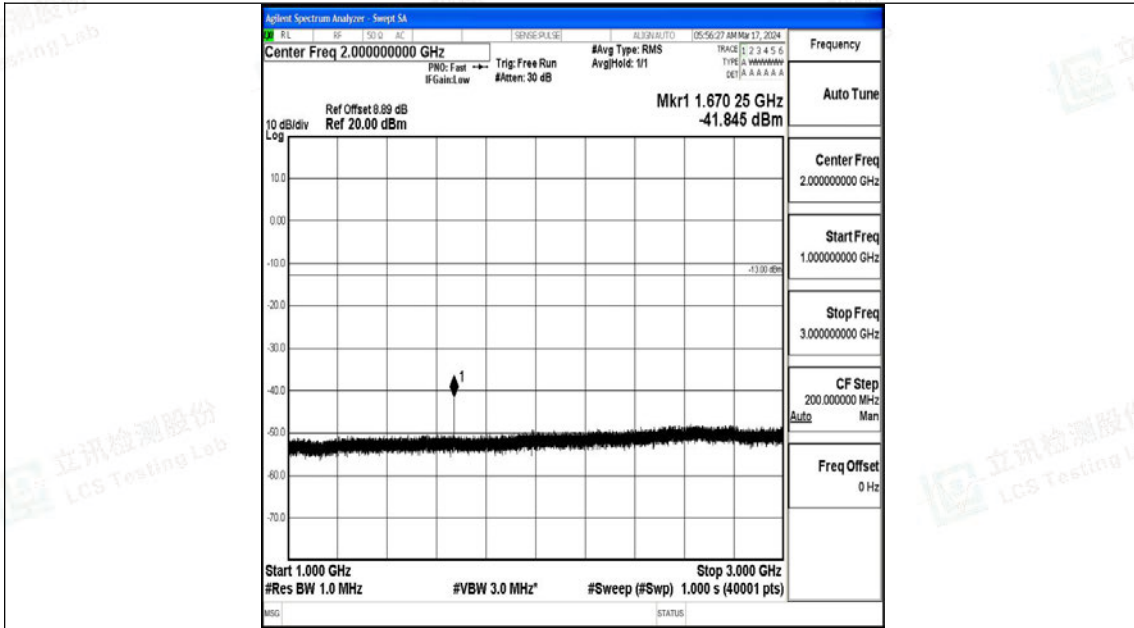

Band5_3MHz_16QAM_20525_1RB#0_30~1000_30~1000

Band5_3MHz_16QAM_20525_1RB#0_1000~3000_1000~3000