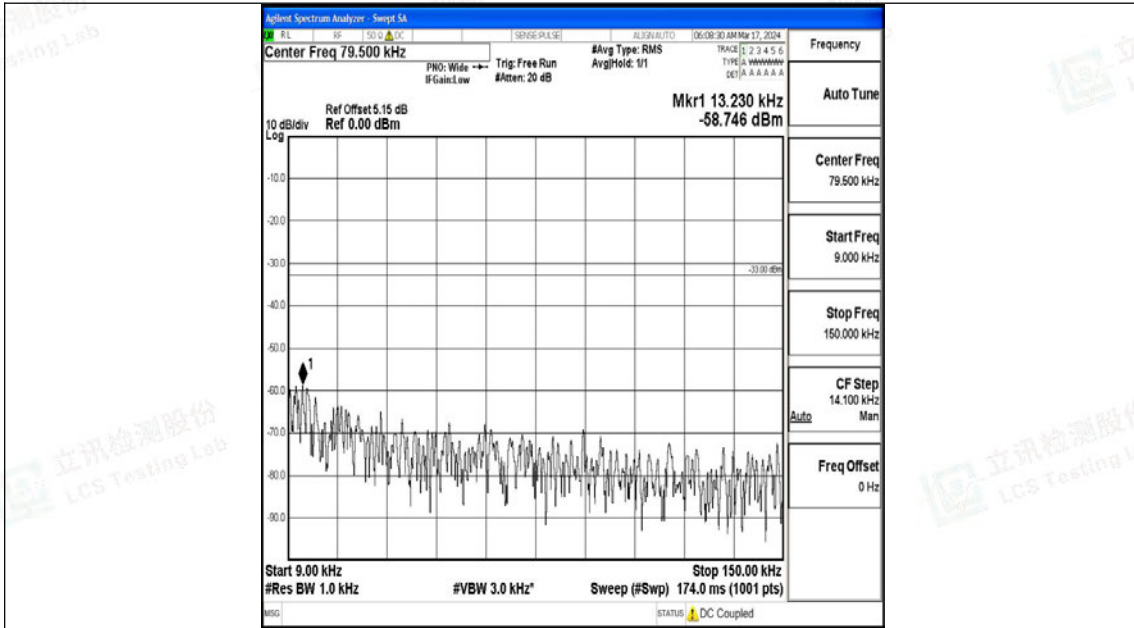

Band5\_5MHz\_16QAM\_20425\_1RB#0\_0.15~30\_0.15~30

Band5\_5MHz\_16QAM\_20425\_1RB#0\_30~1000\_30~1000

Band5\_5MHz\_16QAM\_20425\_1RB#0\_1000~3000\_1000~3000

Band5\_5MHz\_16QAM\_20425\_1RB#0\_3000~10000\_3000~10000