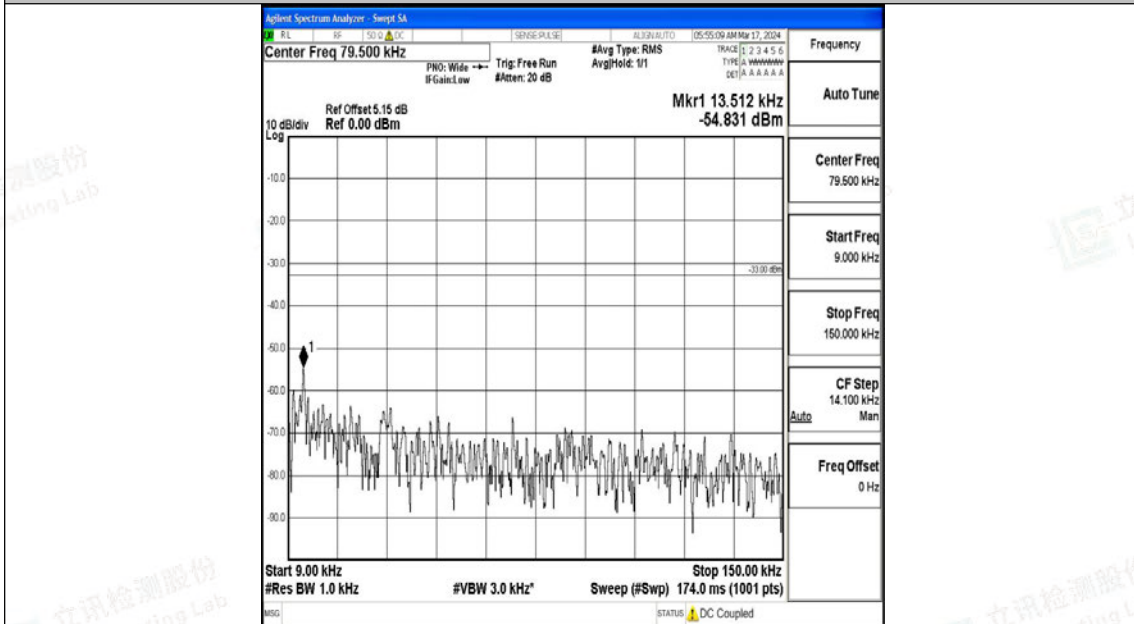

Band5_3MHz_QPSK_20415_1RB#0_3000~10000_3000~10000

Band5_3MHz_16QAM_20415_1RB#0_0.009~0.15_0.009~0.15