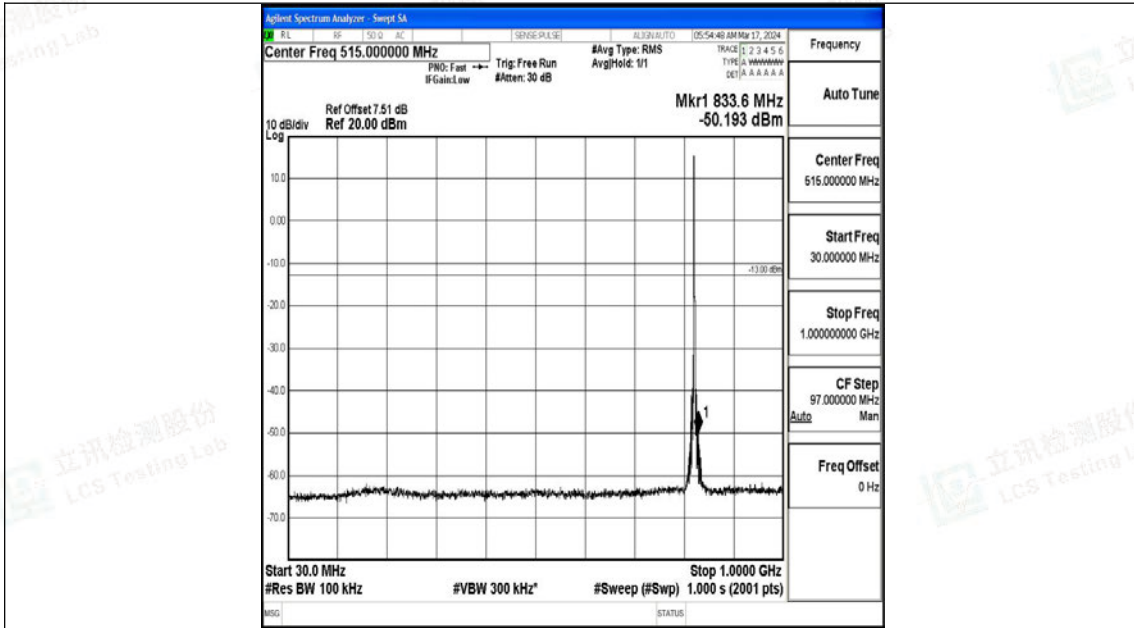

Band5_3MHz_QPSK_20415_1RB#0_0.15~30_0.15~30

Band5_3MHz_QPSK_20415_1RB#0_30~1000_30~1000