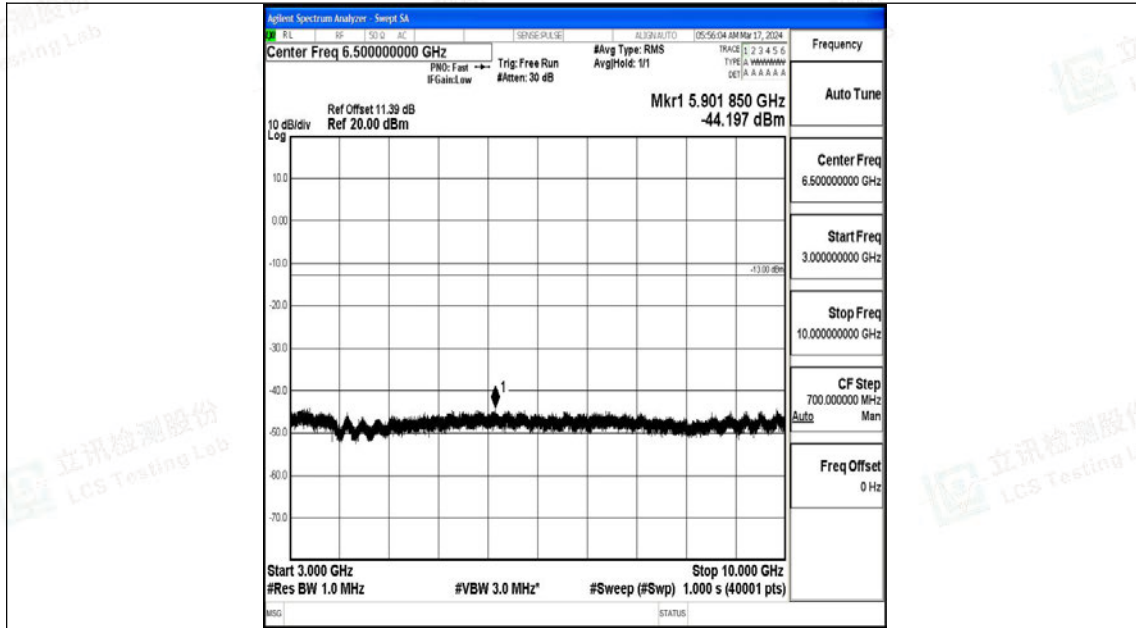

Band5_3MHz_QPSK_20525_1RB#0_1000~3000_1000~3000

Band5_3MHz_QPSK_20525_1RB#0_3000~10000_3000~10000