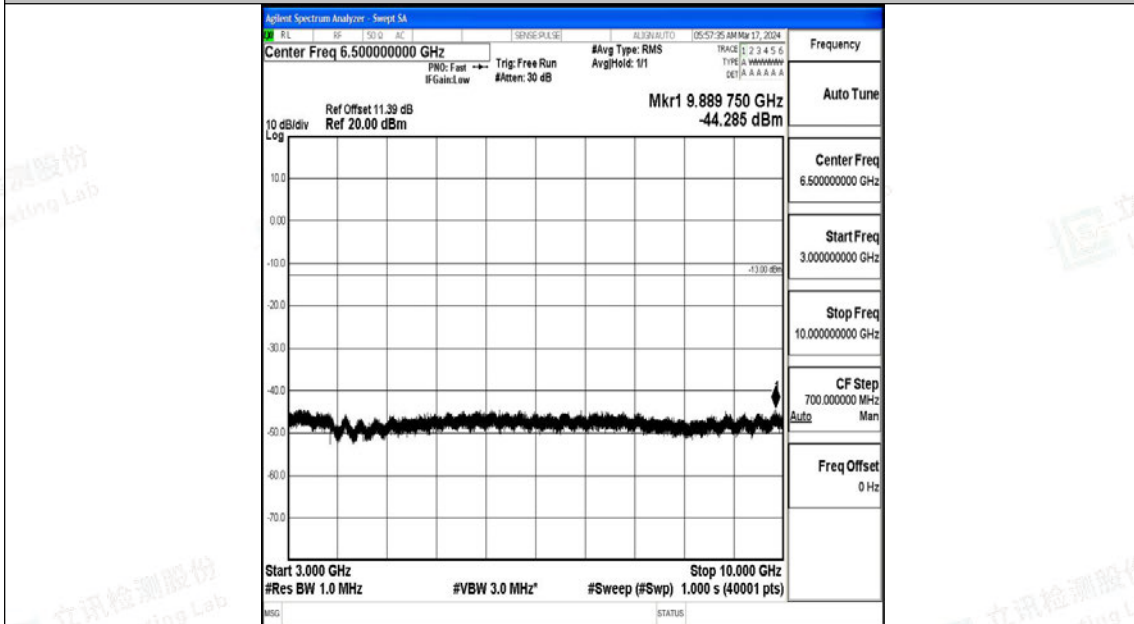

Band5_3MHz_16QAM_20635_1RB#0_1000~3000_1000~3000

Band5_3MHz_16QAM_20635_1RB#0_3000~10000_3000~10000