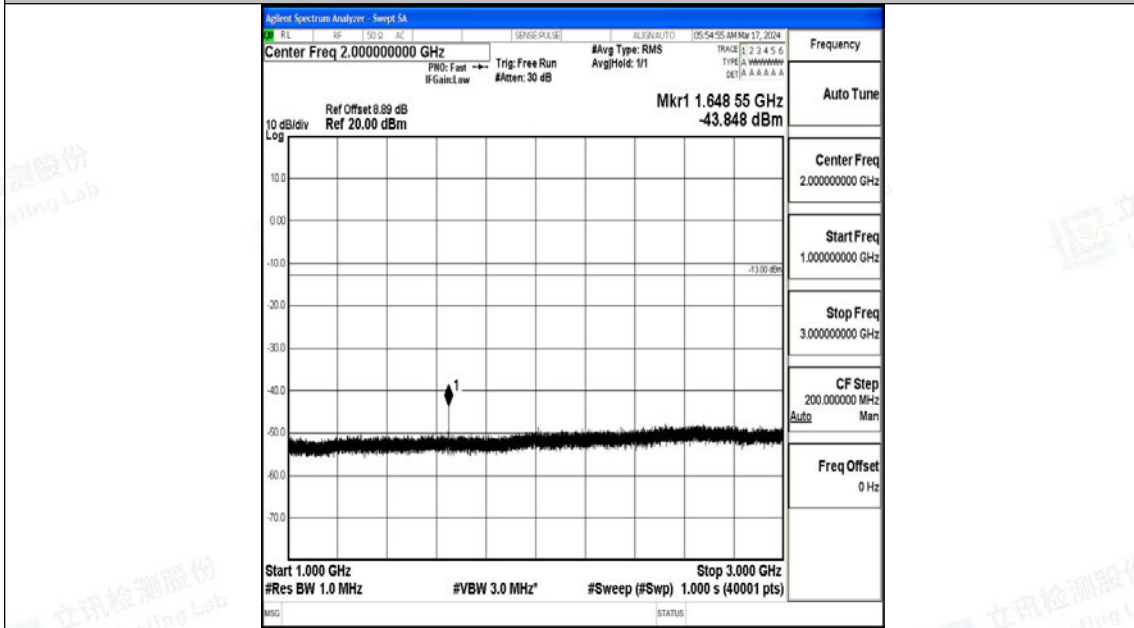

Band5\_3MHz\_QPSK\_20415\_1RB#0\_0.009~0.15\_0.009~0.15

Band5\_3MHz\_QPSK\_20415\_1RB#0\_0.15~30\_0.15~30

Band5\_3MHz\_QPSK\_20415\_1RB#0\_30~1000\_30~1000

Band5\_3MHz\_QPSK\_20415\_1RB#0\_1000~3000\_1000~3000