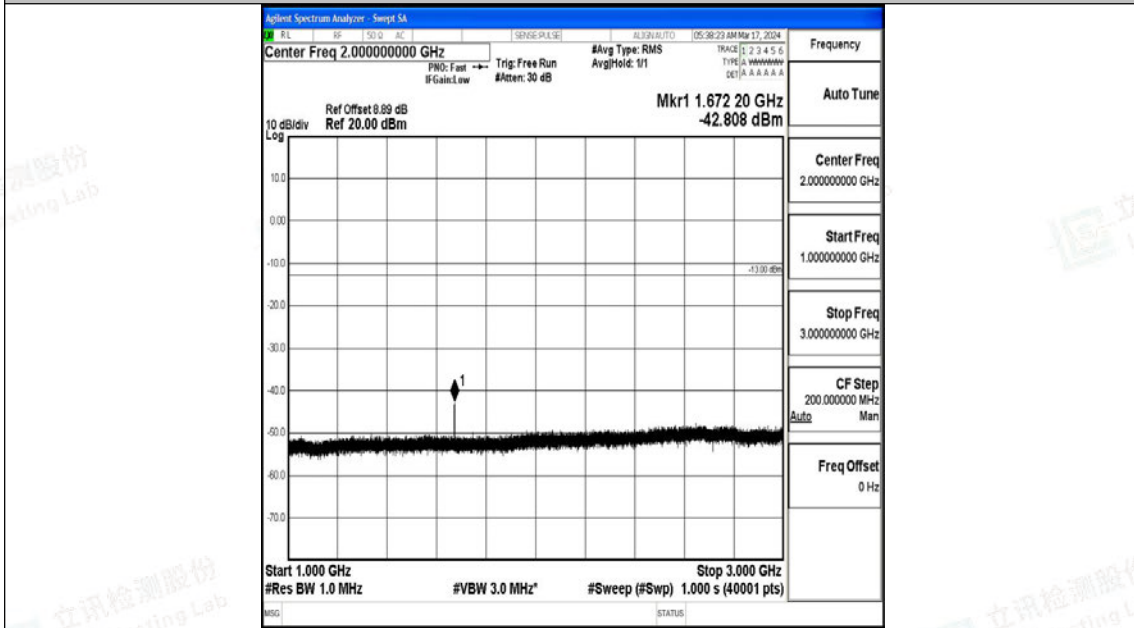

Band5\_1.4MHz\_QPSK\_20525\_1RB#0\_0.009~0.15\_0.009~0.15

Band5\_1.4MHz\_QPSK\_20525\_1RB#0\_0.15~30\_0.15~30

Band5\_1.4MHz\_QPSK\_20525\_1RB#0\_30~1000\_30~1000

Band5\_1.4MHz\_QPSK\_20525\_1RB#0\_1000~3000\_1000~3000