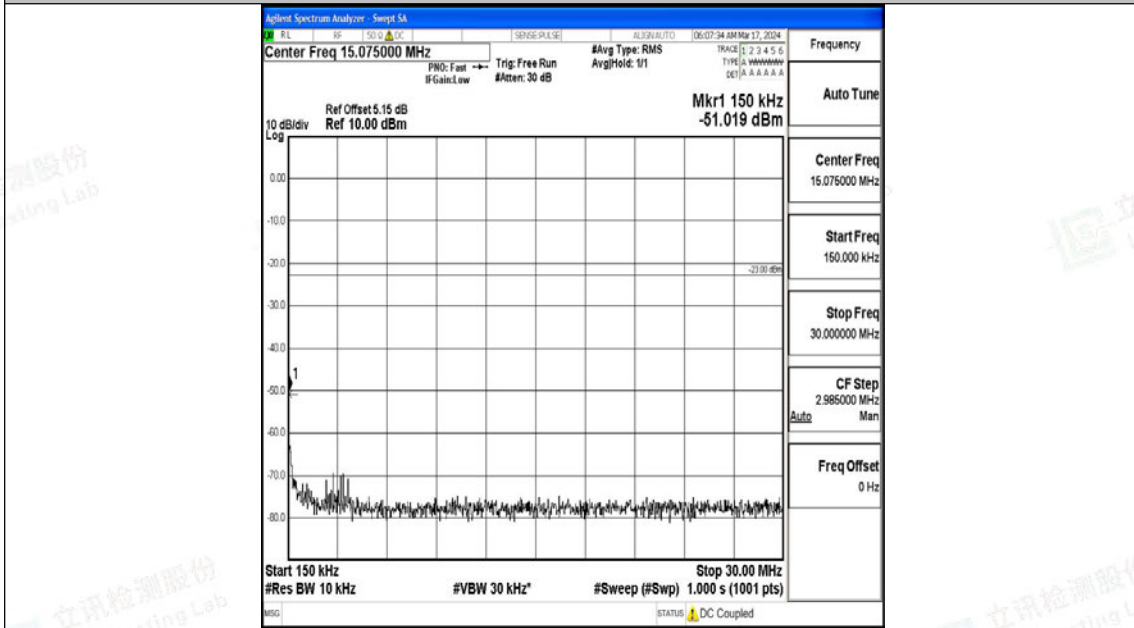

Band5\_3MHz\_16QAM\_20635\_1RB#0\_1000~3000\_1000~3000

Band5\_3MHz\_16QAM\_20635\_1RB#0\_3000~10000\_3000~10000

Band5\_5MHz\_QPSK\_20425\_1RB#0\_0.009~0.15\_0.009~0.15

Band5\_5MHz\_QPSK\_20425\_1RB#0\_0.15~30\_0.15~30