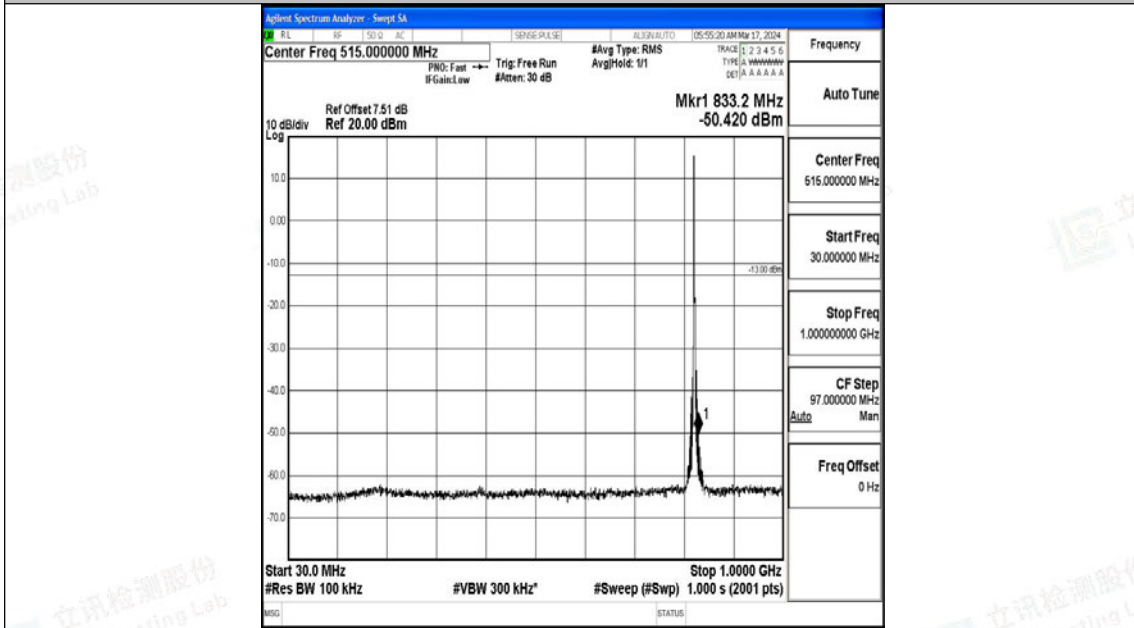

Band5\_3MHz\_QPSK\_20415\_1RB#0\_3000~10000\_3000~10000

Band5\_3MHz\_16QAM\_20415\_1RB#0\_0.009~0.15\_0.009~0.15

Band5\_3MHz\_16QAM\_20415\_1RB#0\_0.15~30\_0.15~30

Band5\_3MHz\_16QAM\_20415\_1RB#0\_30~1000\_30~1000