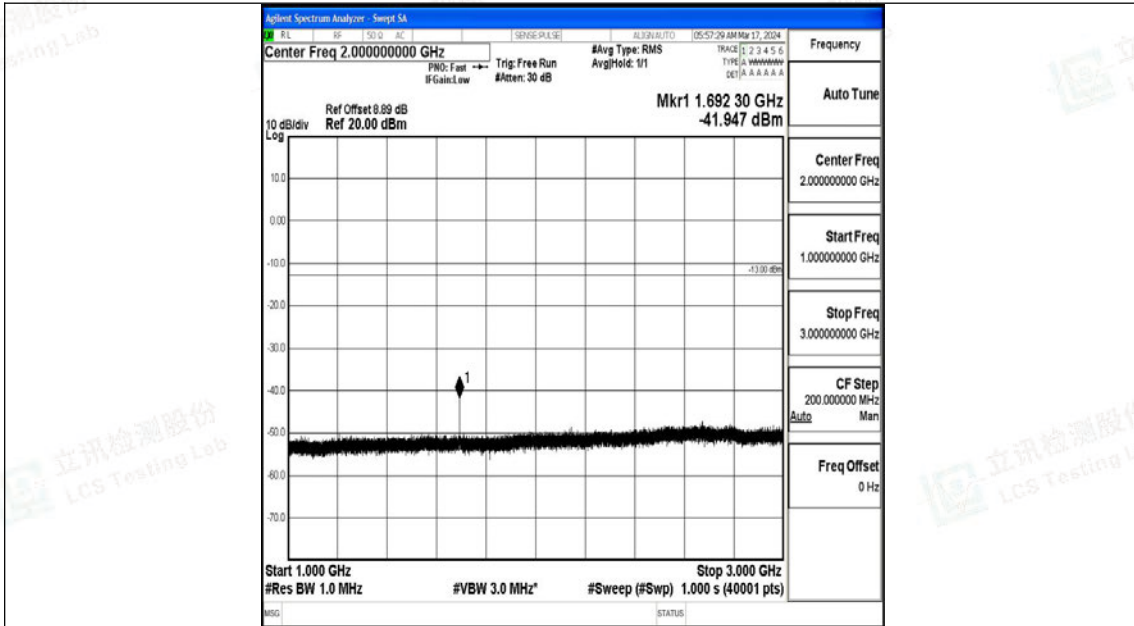

Band5\_3MHz\_QPSK\_20635\_1RB#0\_3000~10000\_3000~10000

Band5\_3MHz\_16QAM\_20635\_1RB#0\_0.009~0.15\_0.009~0.15

Band5\_3MHz\_16QAM\_20635\_1RB#0\_0.15~30\_0.15~30

Band5\_3MHz\_16QAM\_20635\_1RB#0\_30~1000\_30~1000