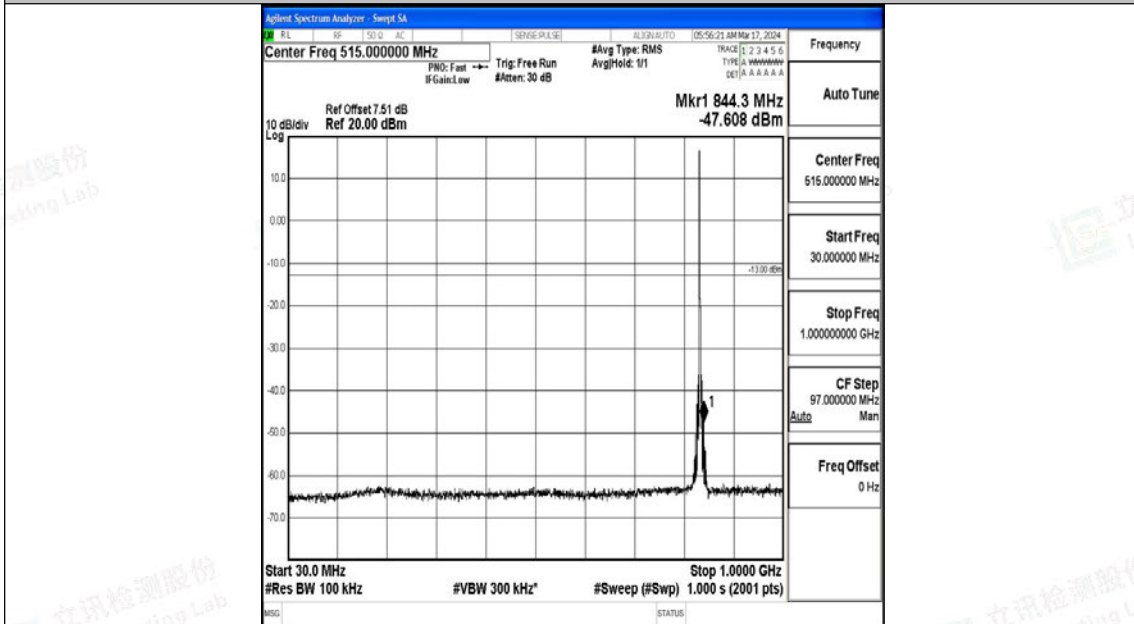

Band5_3MHz_16QAM_20525_1RB#0_0.15~30_0.15~30

Band5_3MHz_16QAM_20525_1RB#0_30~1000_30~1000