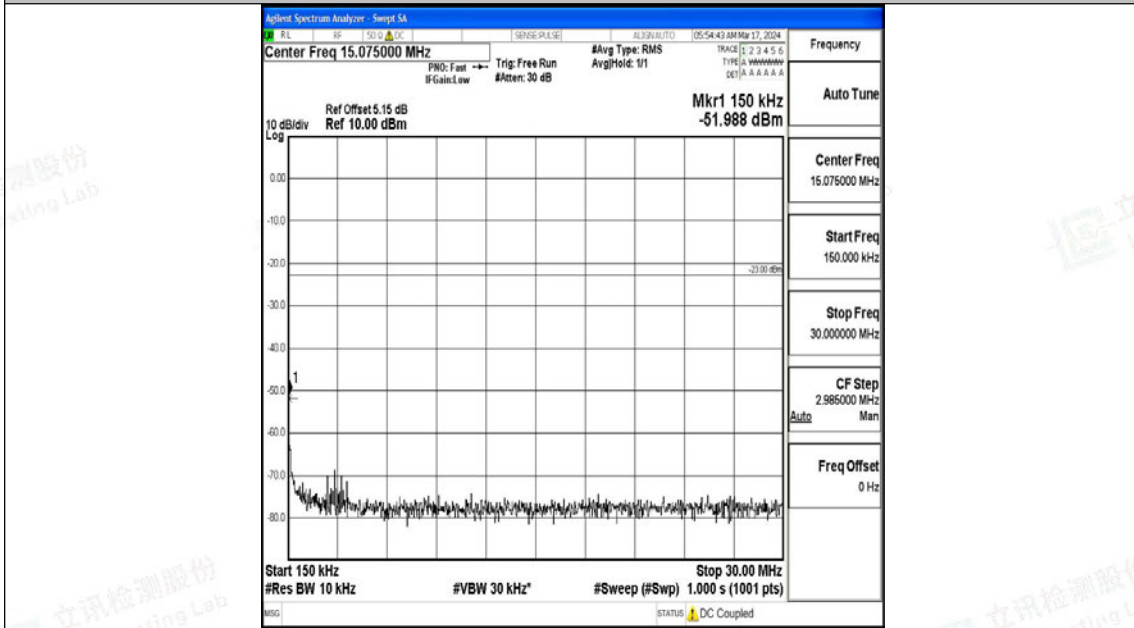

Band5_3MHz_QPSK_20415_1RB#0_0.009~0.15_0.009~0.15

Band5_3MHz_QPSK_20415_1RB#0_0.15~30_0.15~30