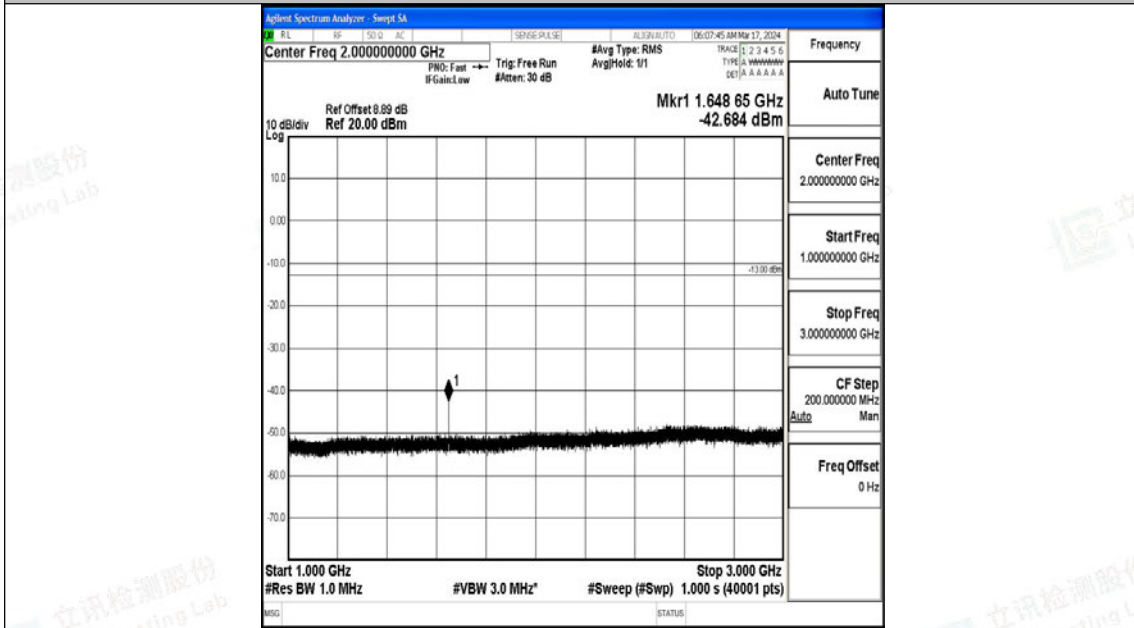

Band5_5MHz_QPSK_20425_1RB#0_30~1000_30~1000

Band5_5MHz_QPSK_20425_1RB#0_1000~3000_1000~3000