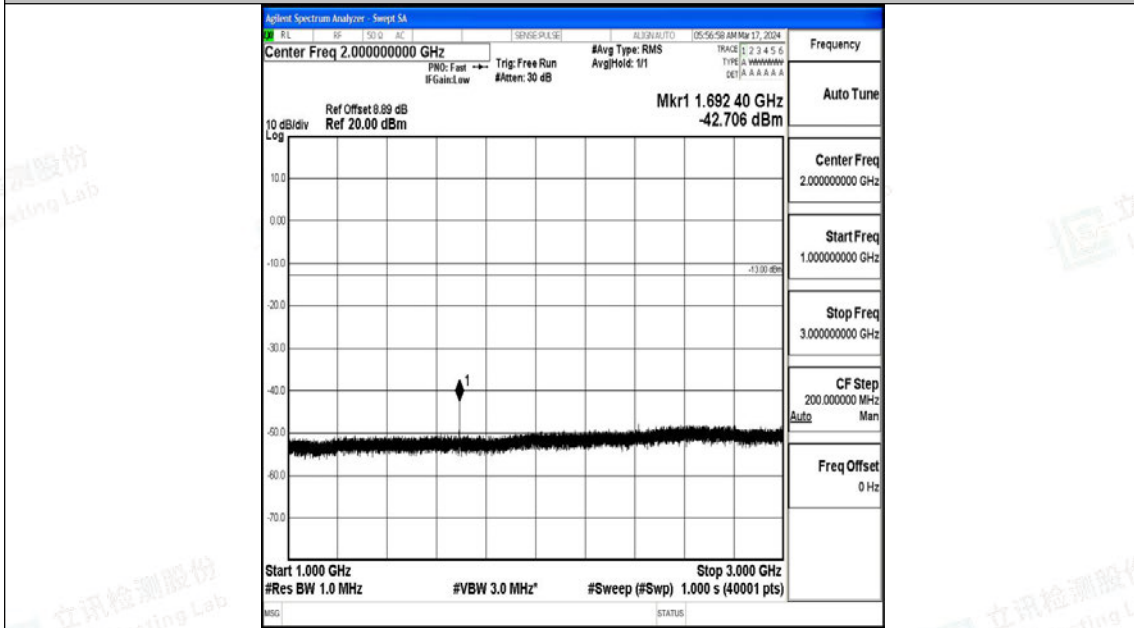

Band5\_3MHz\_QPSK\_20635\_1RB#0\_0.009~0.15\_0.009~0.15

Band5\_3MHz\_QPSK\_20635\_1RB#0\_0.15~30\_0.15~30

Band5\_3MHz\_QPSK\_20635\_1RB#0\_30~1000\_30~1000

Band5\_3MHz\_QPSK\_20635\_1RB#0\_1000~3000\_1000~3000