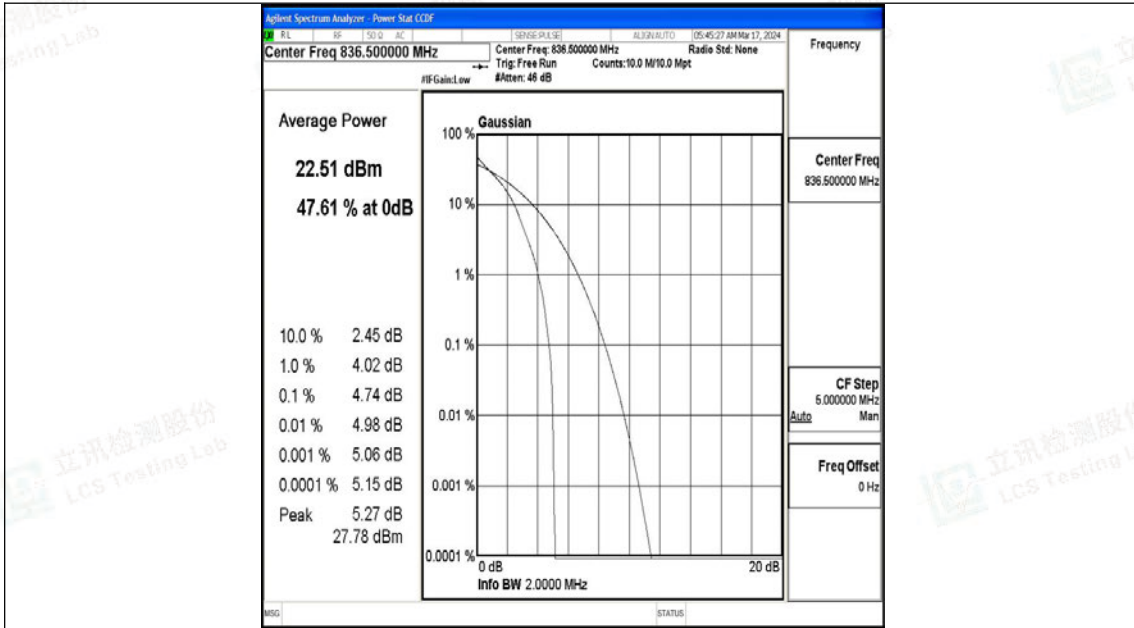

Test Graphs

Band5-1.4MHz-QPSK-20407-6RB#0-PASS

Band5-1.4MHz-16QAM-20407-6RB#0-PASS

Band5-1.4MHz-QPSK-20525-1RB#0-PASS

Band5-1.4MHz-16QAM-20525-1RB#0-PASS

Band5-1.4MHz-QPSK-20525-6RB#0-PASS

Band5-1.4MHz-16QAM-20525-6RB#0-PASS