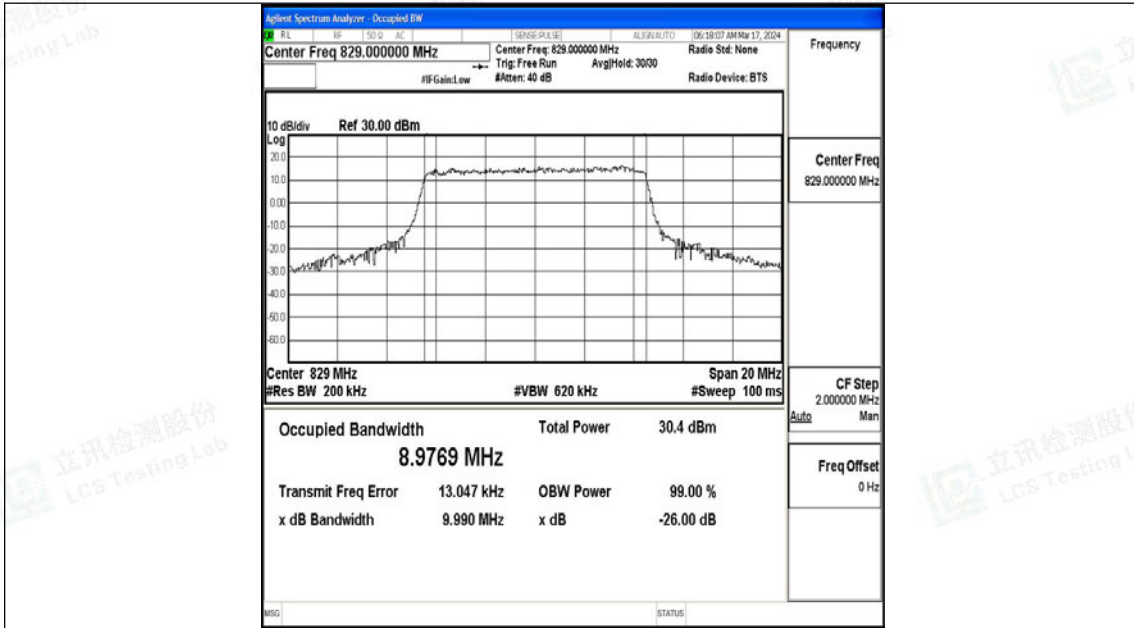

Band5-10MHz-QPSK-20450-50RB#0-PASS