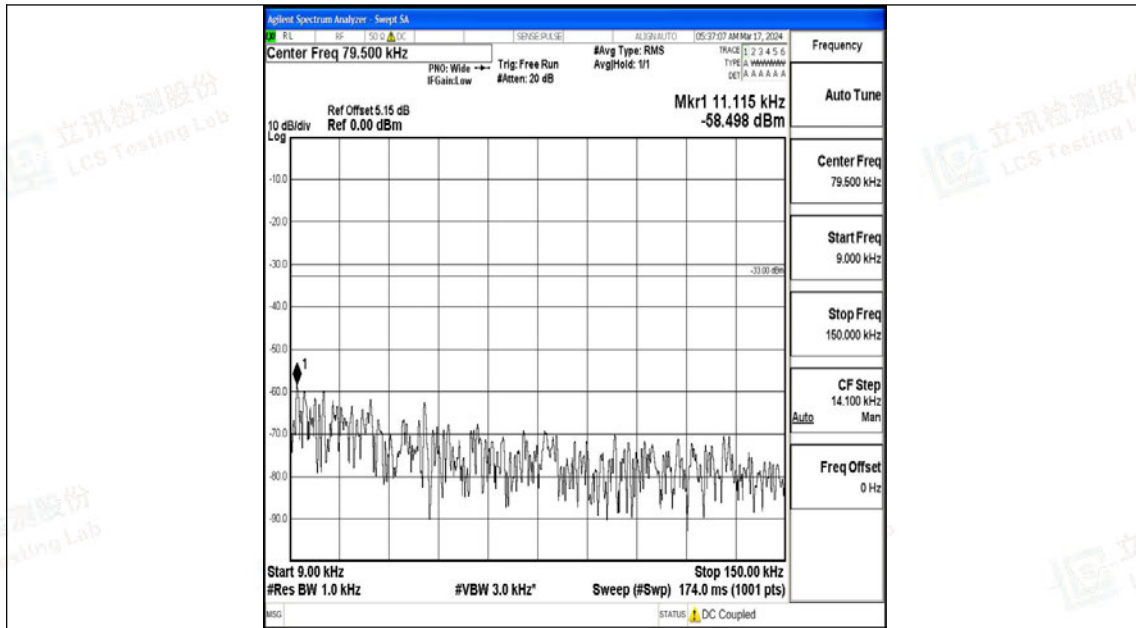

Band5	10MHz	16QAM	20600	1RB#0	0.009~0.15	-56.45	PASS
Band5	10MHz	16QAM	20600	1RB#0	0.15~30	-50.62	PASS
Band5	10MHz	16QAM	20600	1RB#0	30~1000	-61.86	PASS
Band5	10MHz	16QAM	20600	1RB#0	1000~3000	-44.70	PASS
Band5	10MHz	16QAM	20600	1RB#0	3000~10000	-44.30	PASS

Test Graphs

Band5_1.4MHz_QPSK_20407_1RB#0_0.009~0.15_0.009~0.15