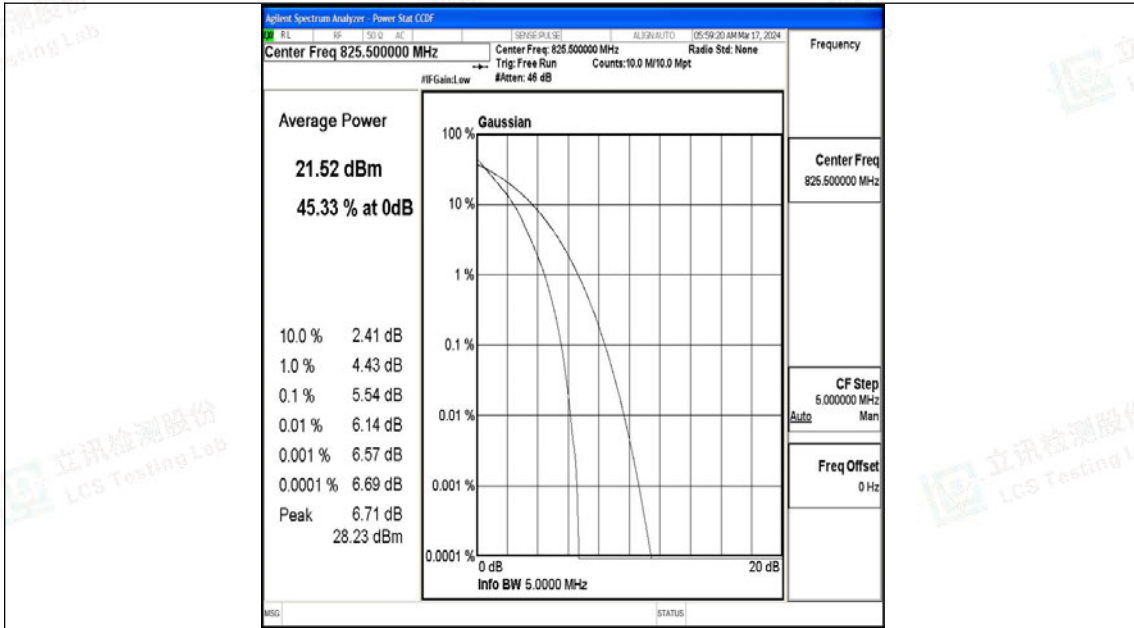

Band5-3MHz-QPSK-20415-15RB#0-PASS