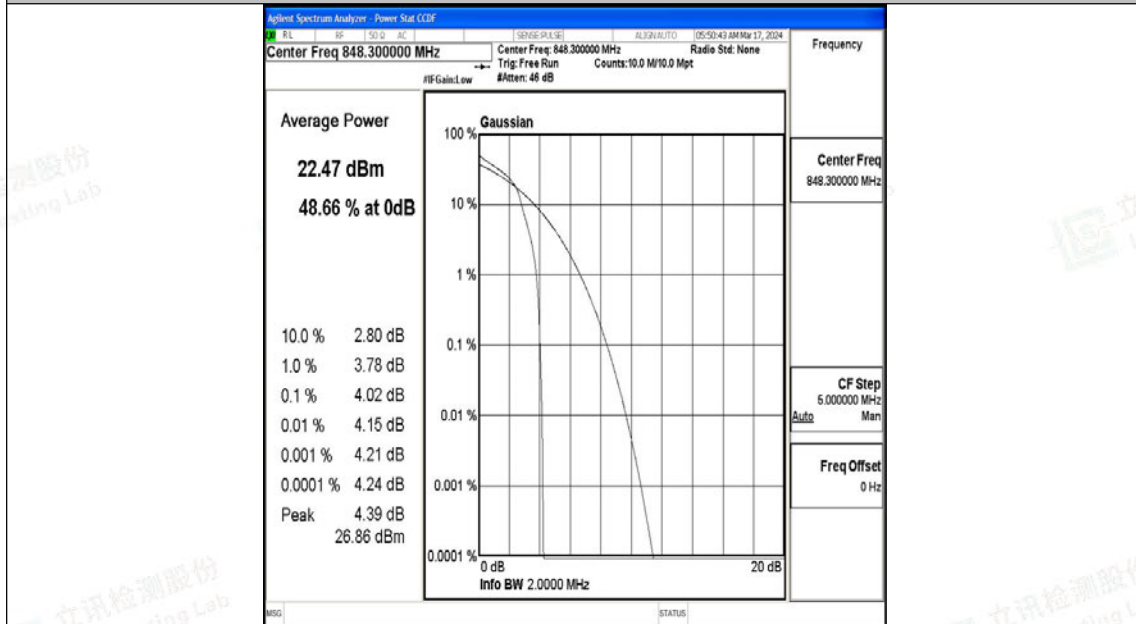

Band5-1.4MHz-16QAM-20643-1RB#0-PASS