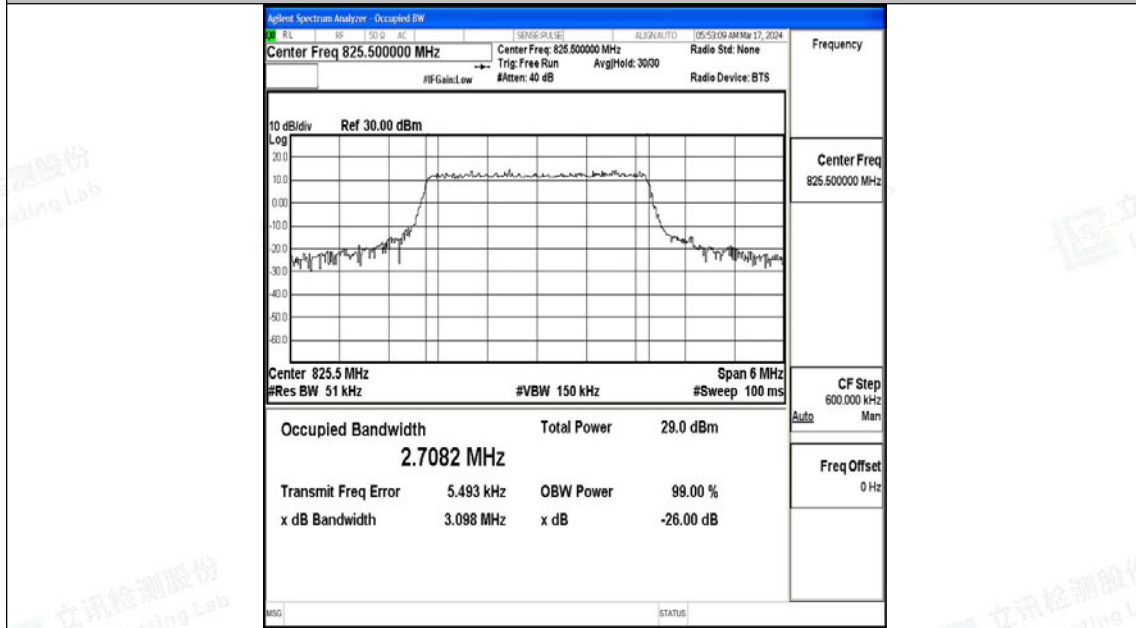

Band5-3MHz-16QAM-20415-15RB#0-PASS