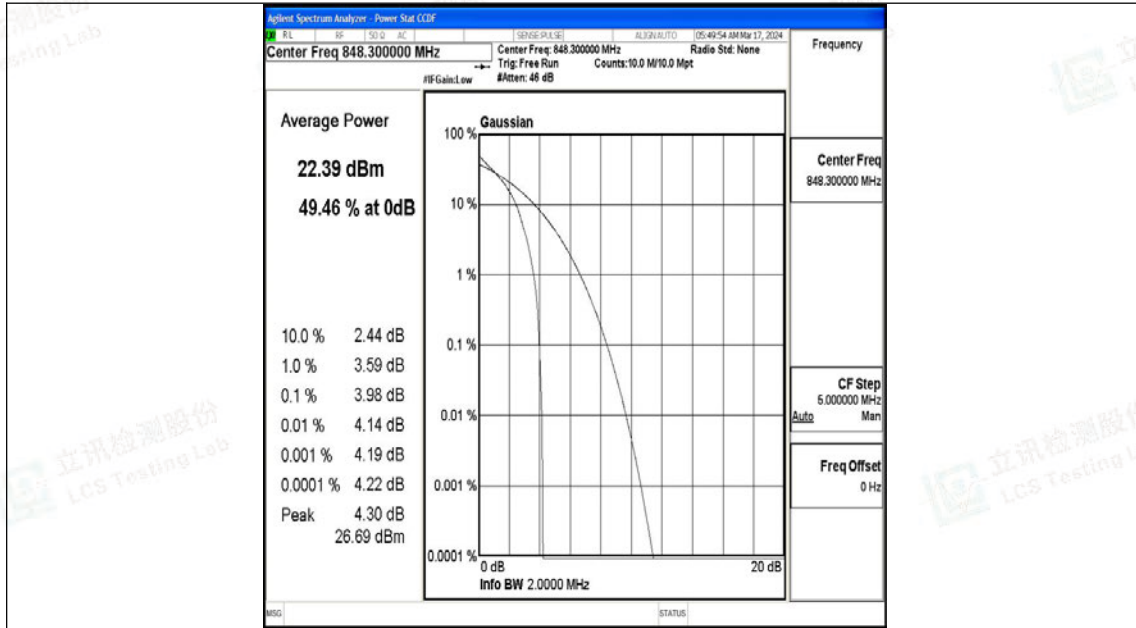

Test Graphs

Band5-1.4MHz-QPSK-20407-6RB#0-PASS

Band5-1.4MHz-16QAM-20407-6RB#0-PASS

Band5-1.4MHz-QPSK-20525-1RB#0-PASS

Band5-1.4MHz-16QAM-20525-1RB#0-PASS

Band5-1.4MHz-QPSK-20525-6RB#0-PASS

Band5-1.4MHz-16QAM-20525-6RB#0-PASS