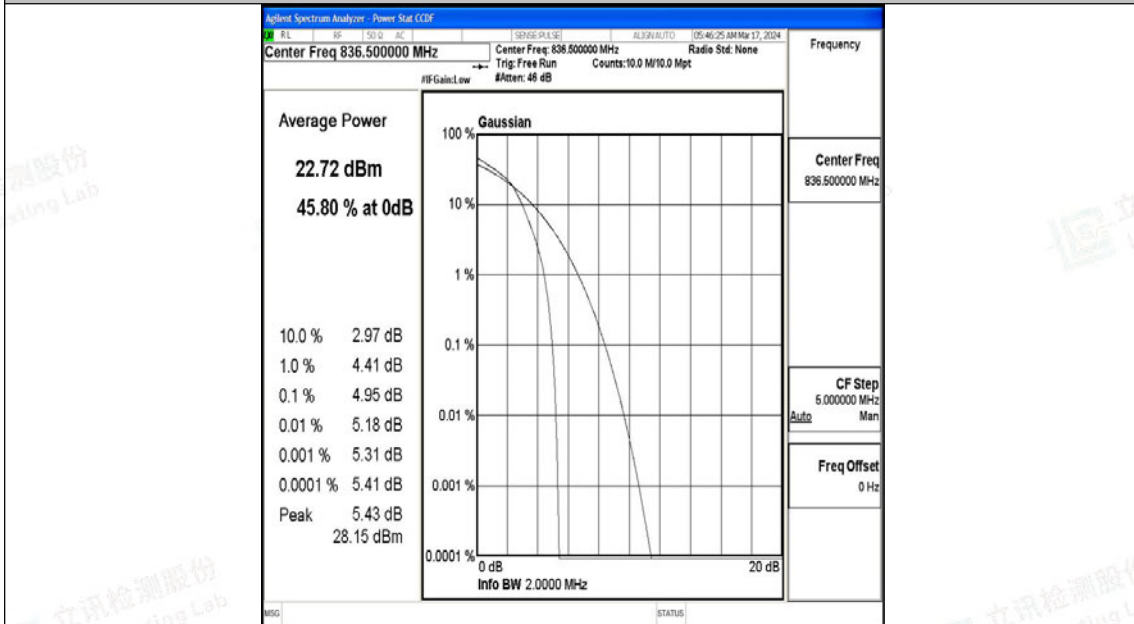

Test Graphs

Band5-1.4MHz-QPSK-20407-6RB#0-PASS

Band5-1.4MHz-16QAM-20407-6RB#0-PASS

Band5-1.4MHz-QPSK-20525-1RB#0-PASS

Band5-1.4MHz-16QAM-20525-1RB#0-PASS

Band5-1.4MHz-QPSK-20525-6RB#0-PASS

Band5-1.4MHz-16QAM-20525-6RB#0-PASS