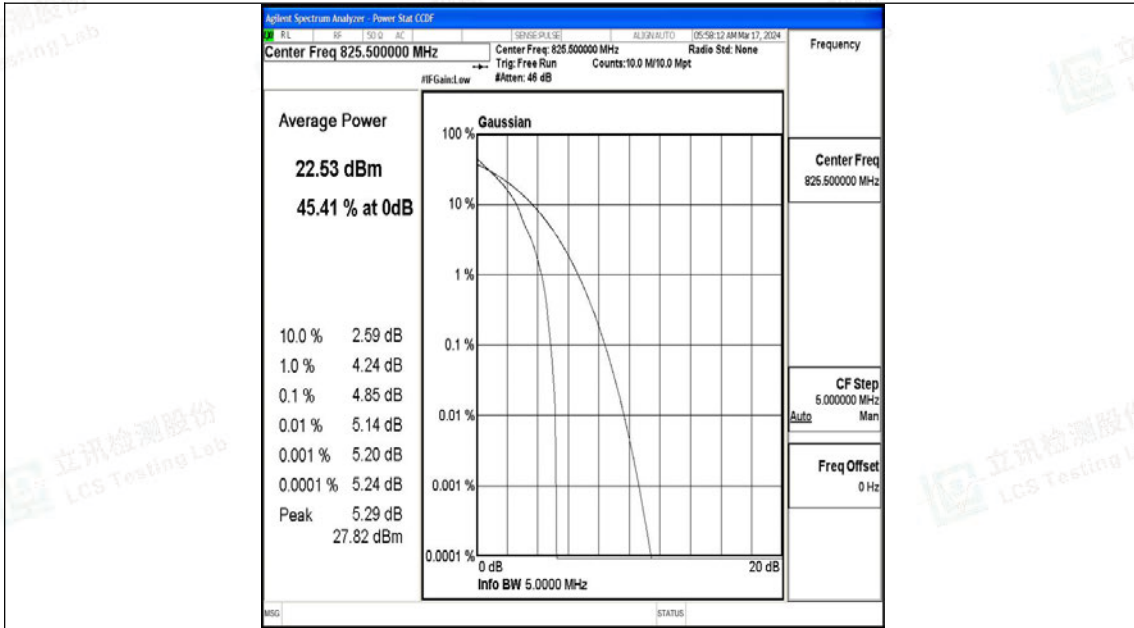

Band5-3MHz-QPSK-20415-1RB#0-PASS