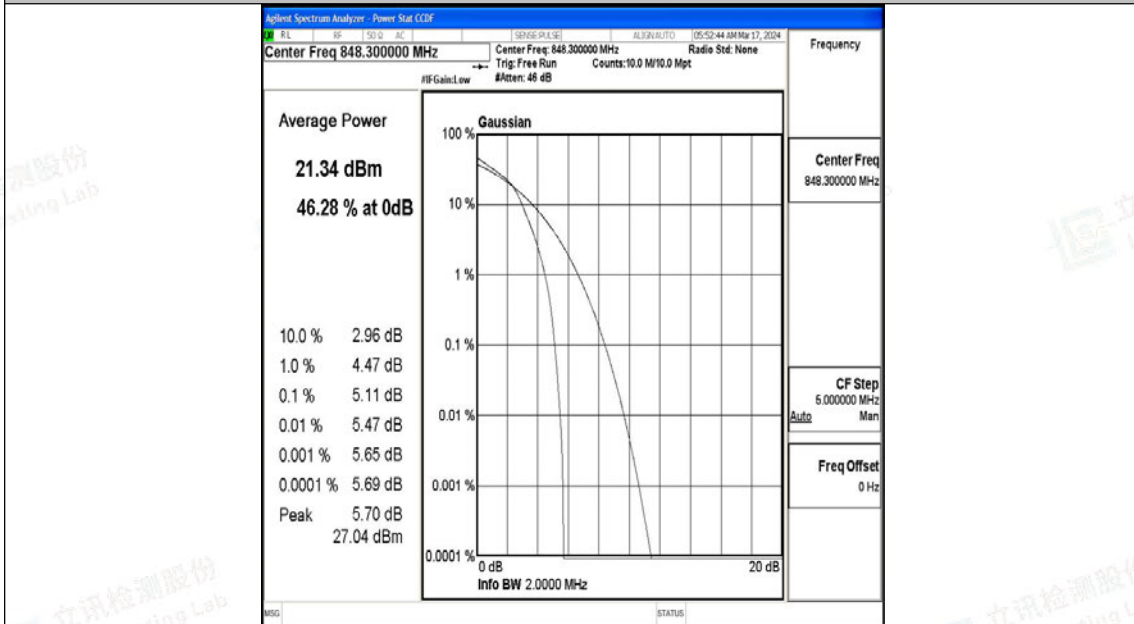

Band5-1.4MHz-16QAM-20643-6RB#0-PASS