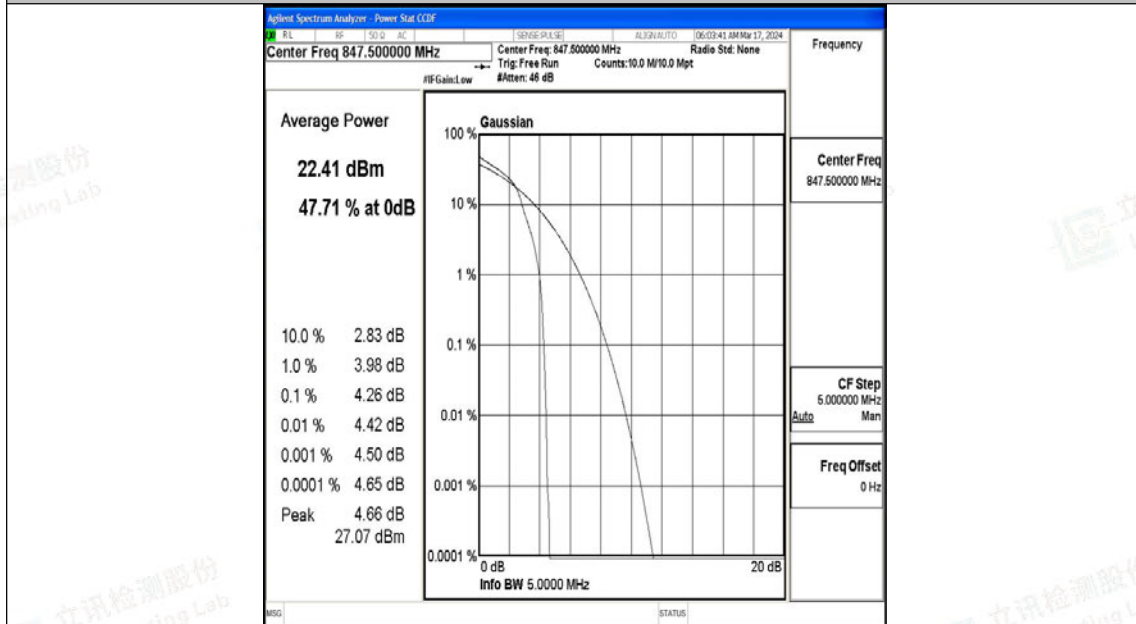

Band5-3MHz-16QAM-20635-1RB#0-PASS