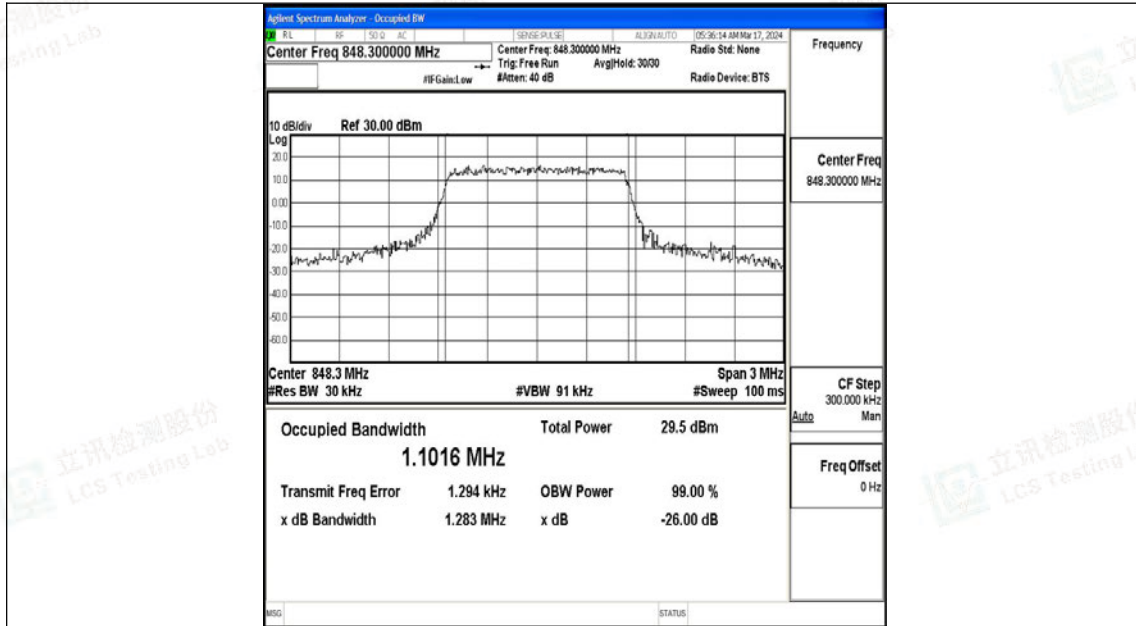

Test Graphs

Band5-1.4MHz-QPSK-20407-6RB#0-PASS

Band5-1.4MHz-16QAM-20407-6RB#0-PASS

Band5-1.4MHz-QPSK-20525-6RB#0-PASS

Band5-1.4MHz-16QAM-20525-6RB#0-PASS

Band5-1.4MHz-QPSK-20643-6RB#0-PASS

Band5-1.4MHz-16QAM-20643-6RB#0-PASS