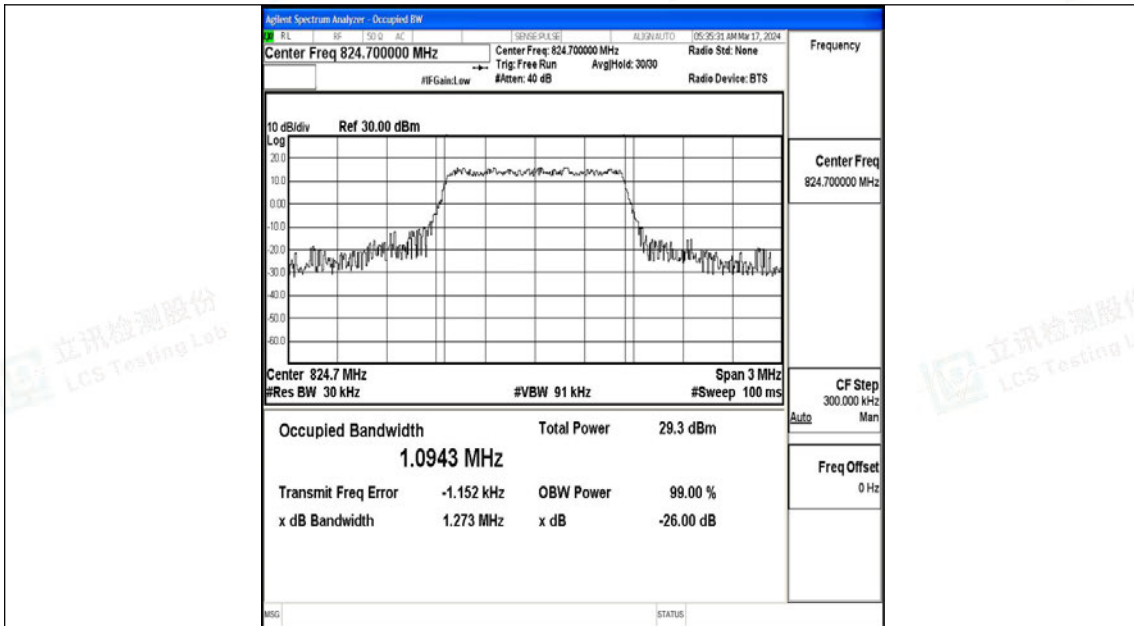

Test Graphs

Band5-1.4MHz-QPSK-20407-6RB#0-PASS