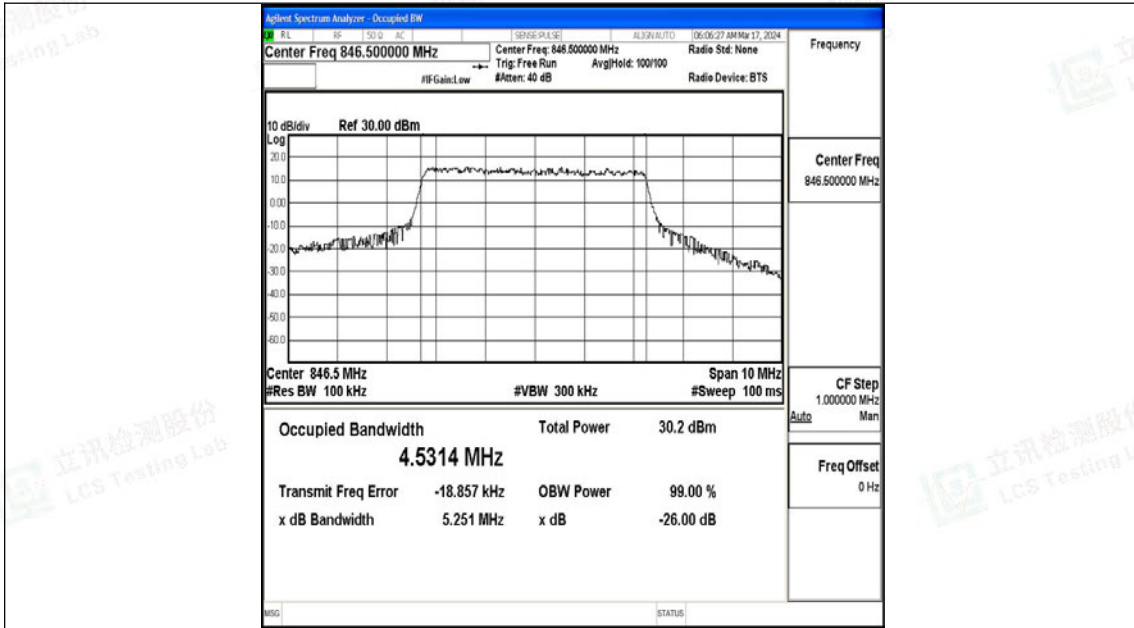

Band5-5MHz-QPSK-20625-25RB#0-PASS