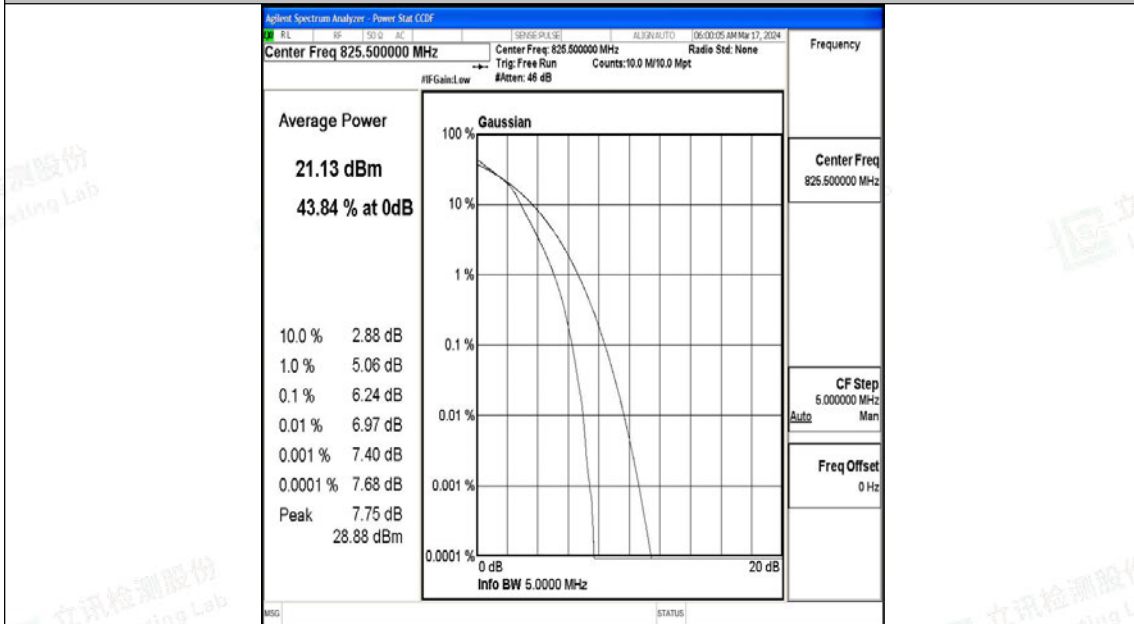

Band5-3MHz-16QAM-20415-15RB#0-PASS