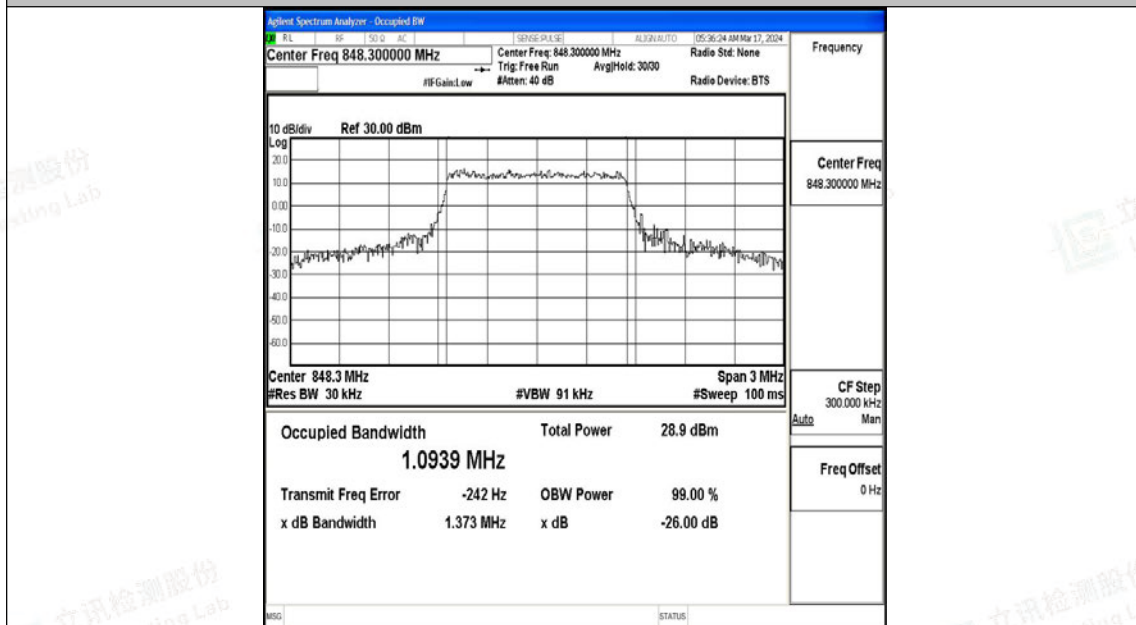

Test Graphs

Band5-1.4MHz-QPSK-20407-6RB#0-PASS

Band5-1.4MHz-16QAM-20407-6RB#0-PASS

Band5-1.4MHz-QPSK-20525-6RB#0-PASS

Band5-1.4MHz-16QAM-20525-6RB#0-PASS

Band5-1.4MHz-QPSK-20643-6RB#0-PASS

Band5-1.4MHz-16QAM-20643-6RB#0-PASS