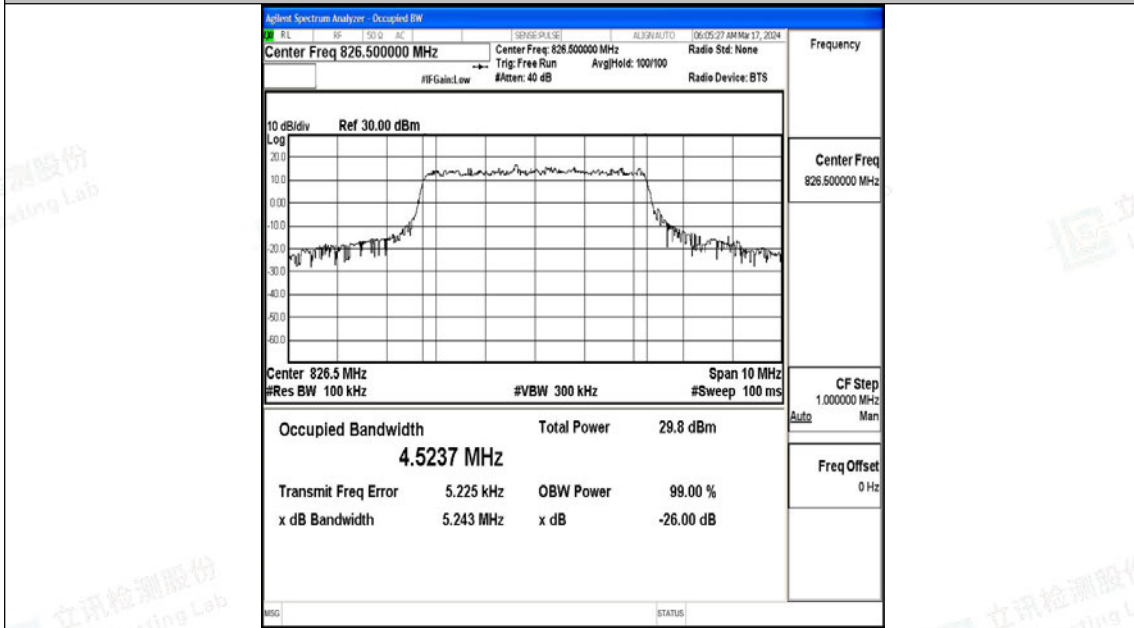

Band5-5MHz-16QAM-20425-25RB#0-PASS