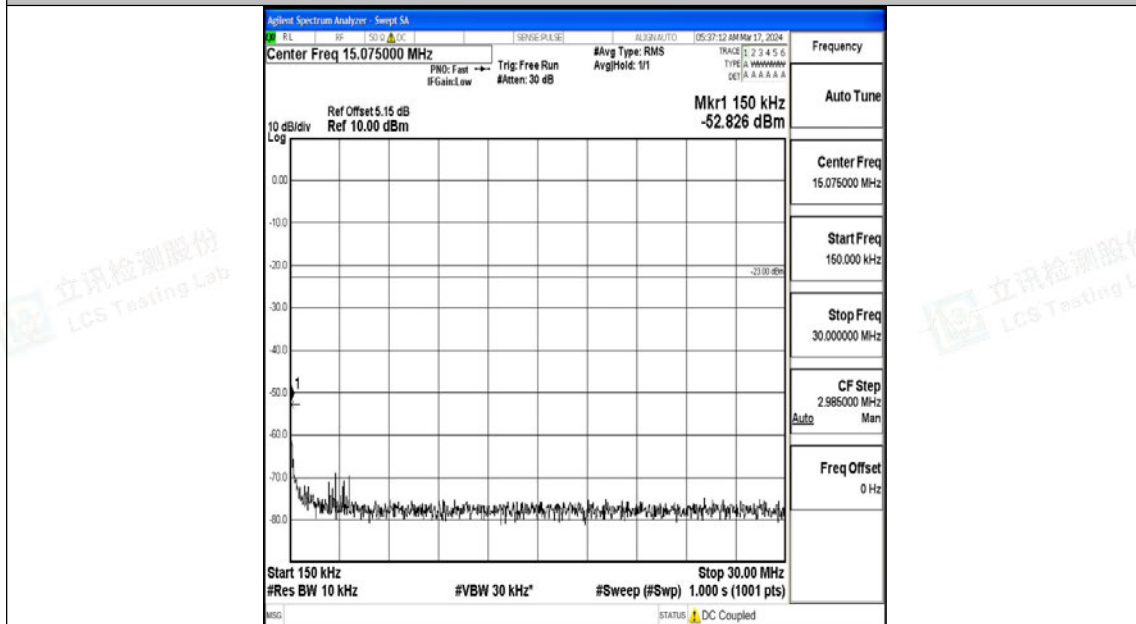

Band5_1.4MHz_QPSK_20407_1RB#0_0.15~30_0.15~30