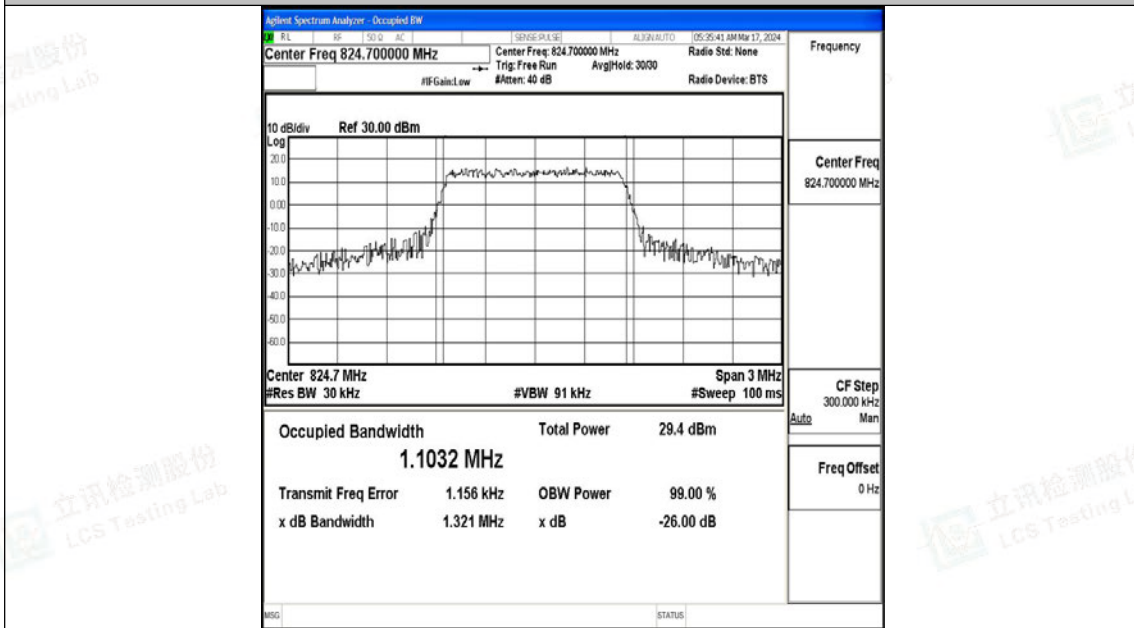

Band5-1.4MHz-16QAM-20407-6RB#0-PASS