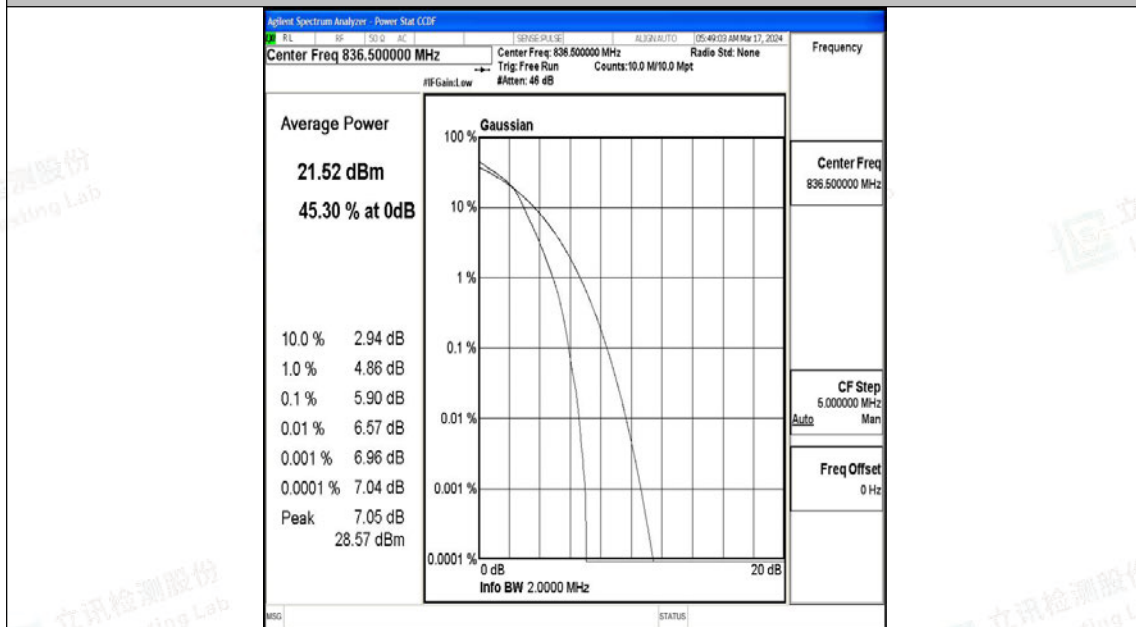

Test Graphs

Band5-1.4MHz-QPSK-20407-6RB#0-PASS

Band5-1.4MHz-16QAM-20407-6RB#0-PASS

Band5-1.4MHz-QPSK-20525-1RB#0-PASS

Band5-1.4MHz-16QAM-20525-1RB#0-PASS

Band5-1.4MHz-QPSK-20525-6RB#0-PASS

Band5-1.4MHz-16QAM-20525-6RB#0-PASS