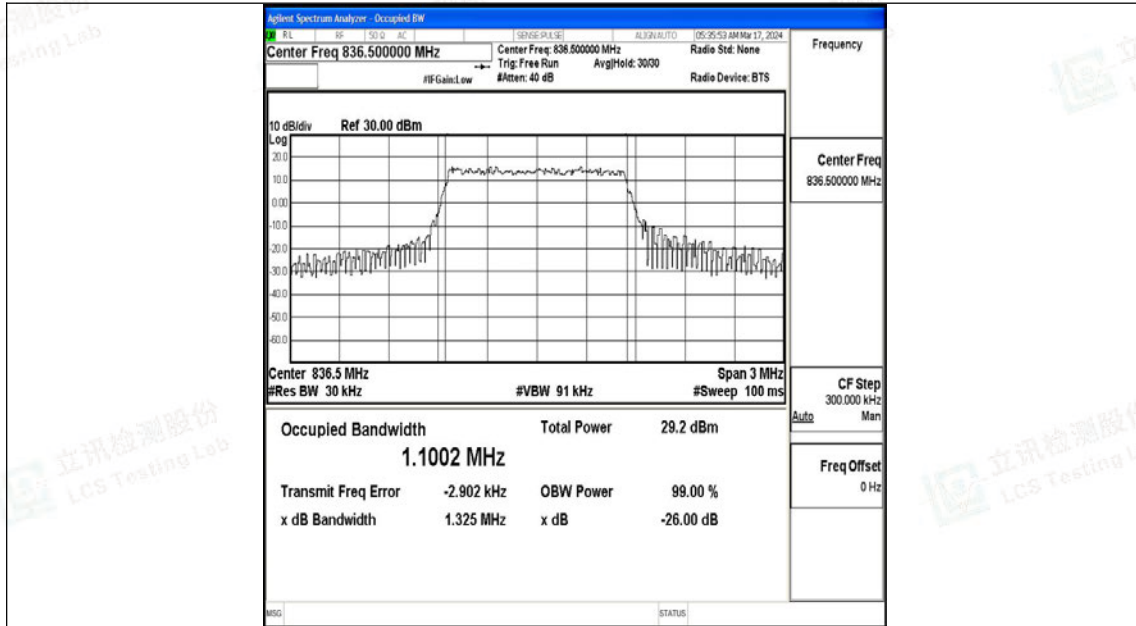

Test Graphs

Band5-1.4MHz-QPSK-20407-6RB#0-PASS

Band5-1.4MHz-16QAM-20407-6RB#0-PASS

Band5-1.4MHz-QPSK-20525-6RB#0-PASS

Band5-1.4MHz-16QAM-20525-6RB#0-PASS

Band5-1.4MHz-QPSK-20643-6RB#0-PASS

Band5-1.4MHz-16QAM-20643-6RB#0-PASS