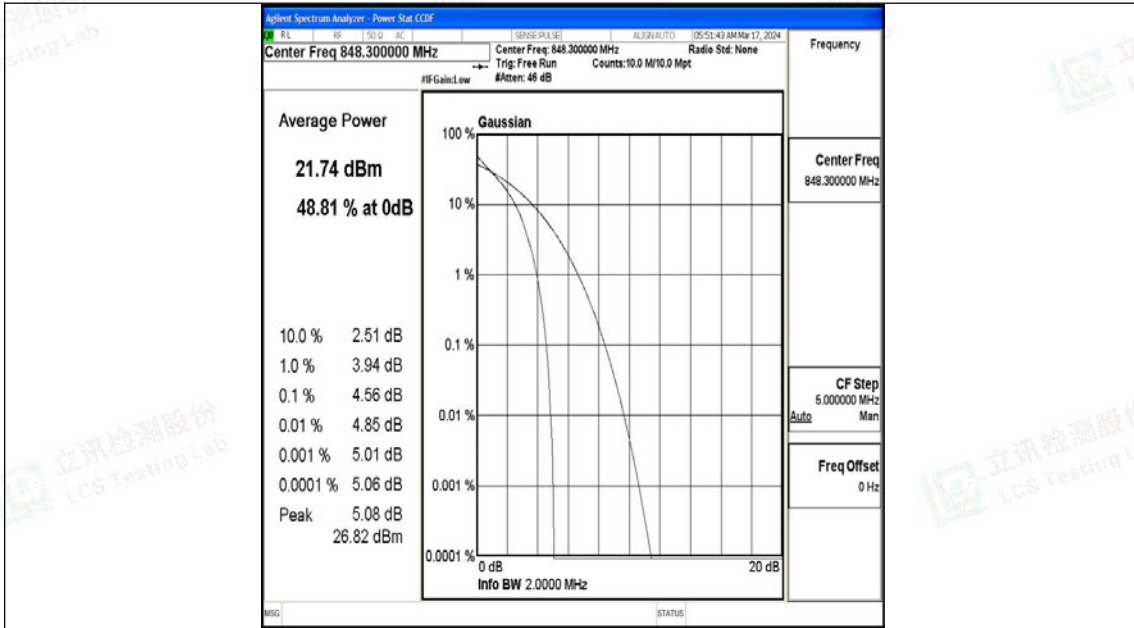

Band5-1.4MHz-QPSK-20643-6RB#0-PASS