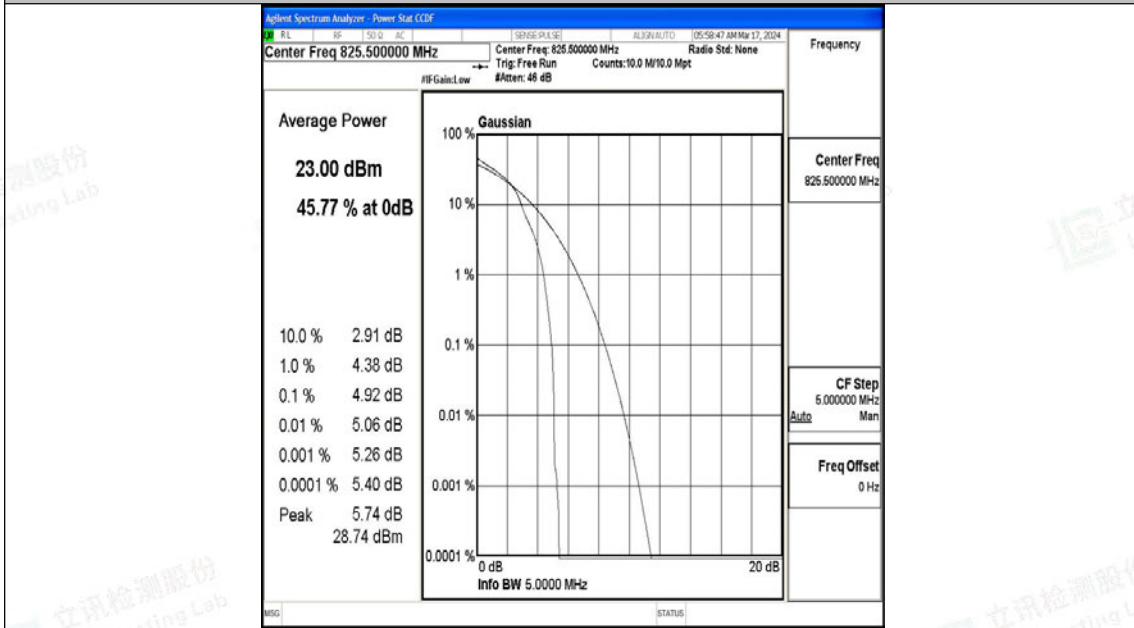

Band5-3MHz-16QAM-20415-1RB#0-PASS