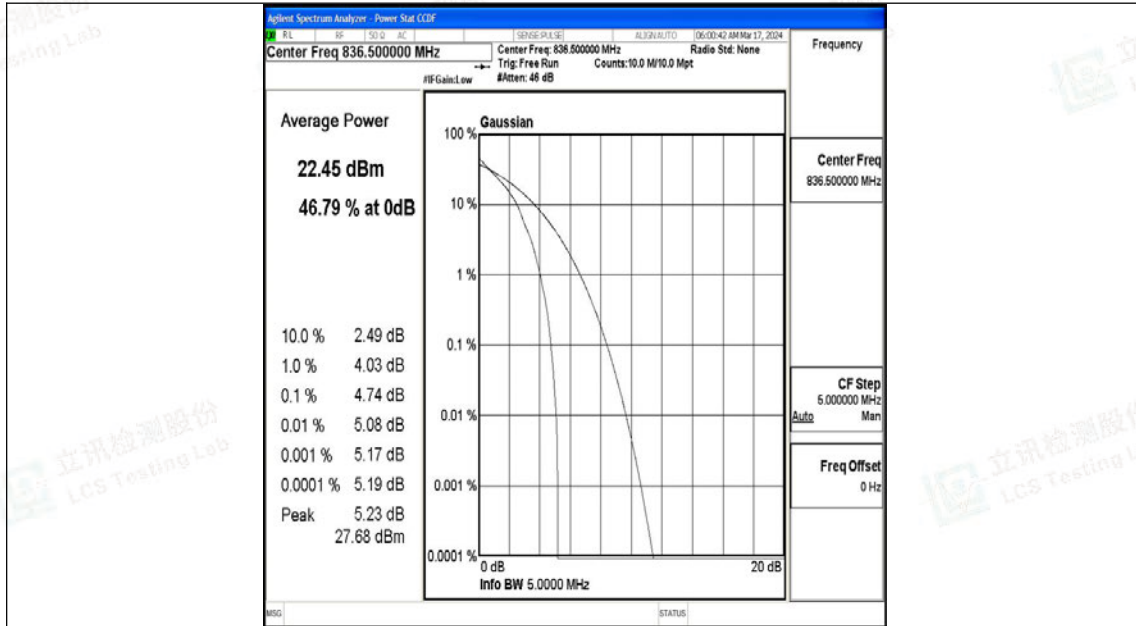

Band5-3MHz-QPSK-20525-1RB#0-PASS