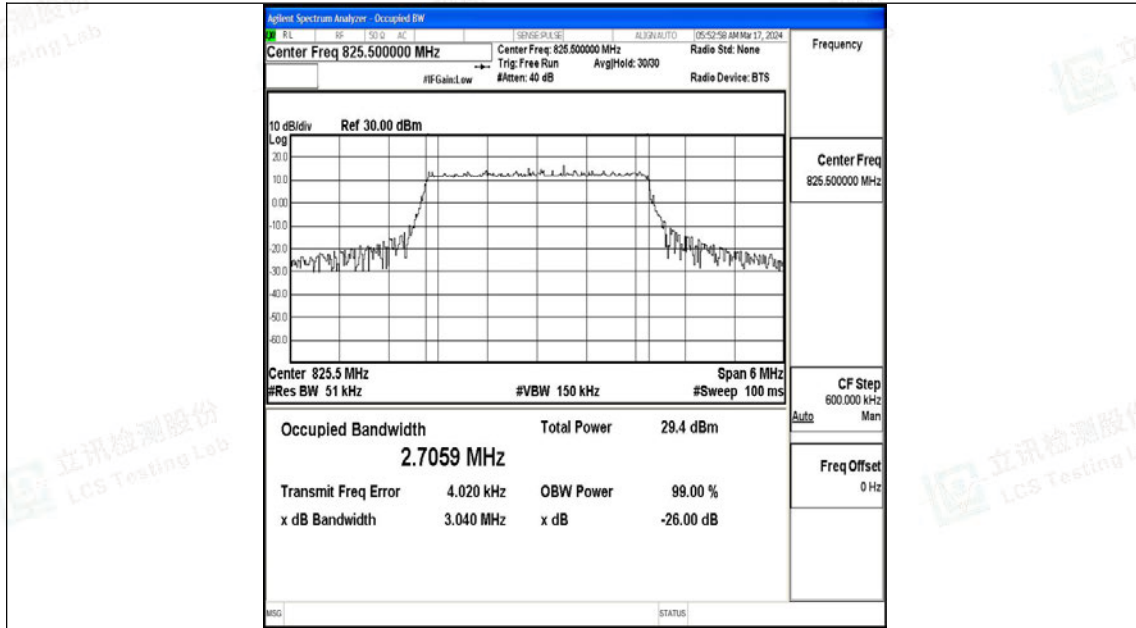

Test Graphs

Band5-1.4MHz-QPSK-20407-6RB#0-PASS

Band5-1.4MHz-16QAM-20407-6RB#0-PASS

Band5-1.4MHz-QPSK-20525-6RB#0-PASS

Band5-1.4MHz-16QAM-20525-6RB#0-PASS

Band5-1.4MHz-QPSK-20643-6RB#0-PASS

Band5-1.4MHz-16QAM-20643-6RB#0-PASS