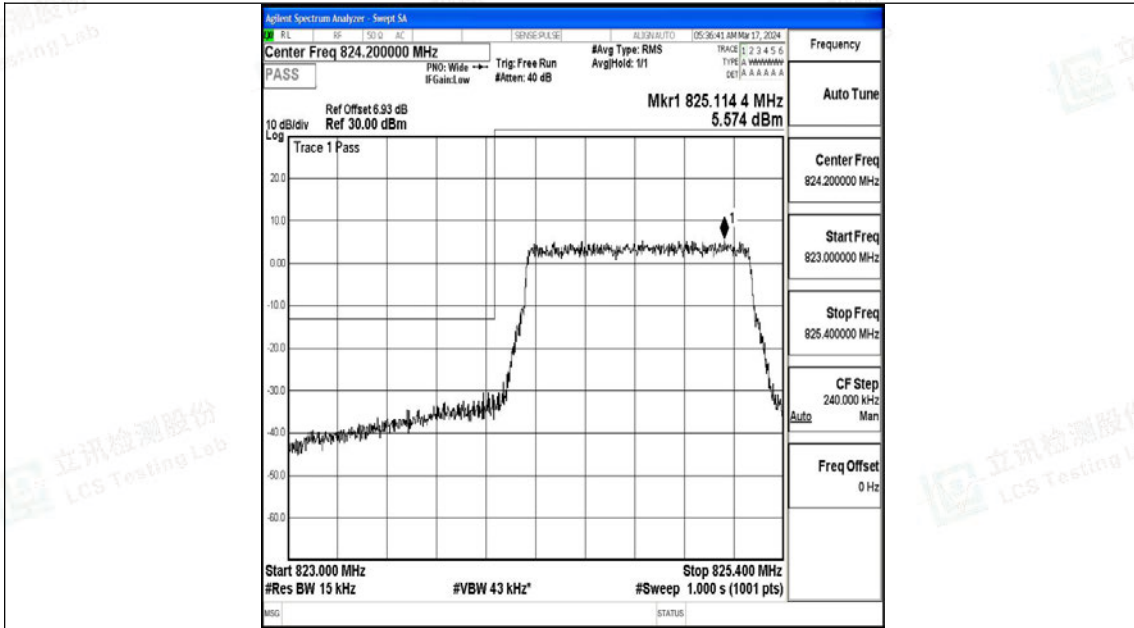

Band5_1.4MHz_16QAM_20407_6RB#0