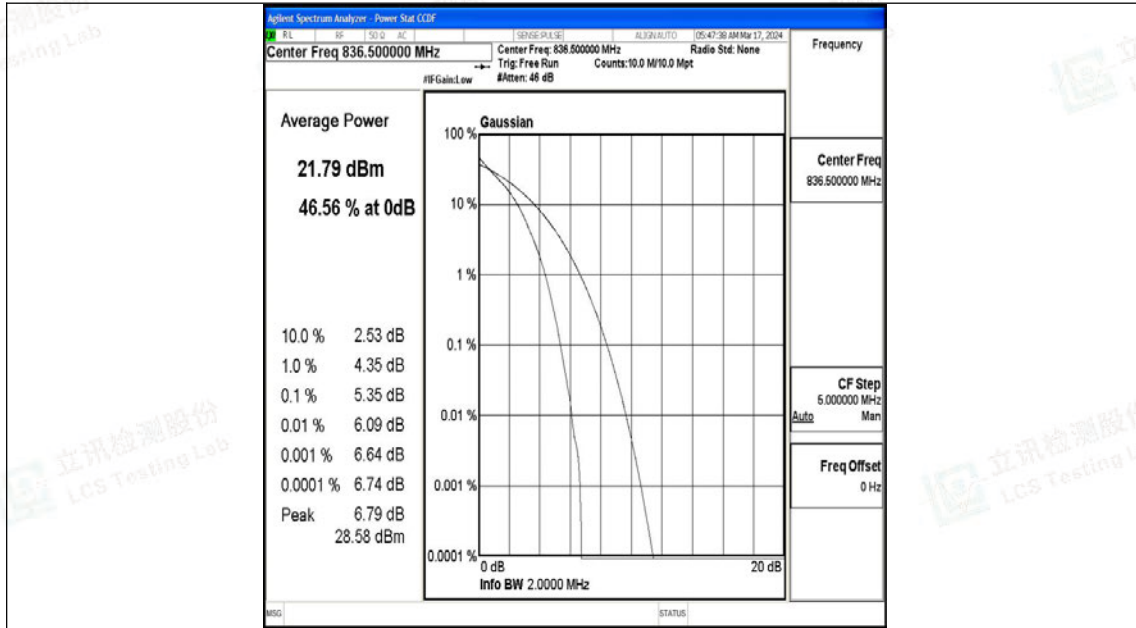

Test Graphs

Band5-1.4MHz-QPSK-20407-6RB#0-PASS

Band5-1.4MHz-16QAM-20407-6RB#0-PASS

Band5-1.4MHz-QPSK-20525-1RB#0-PASS

Band5-1.4MHz-16QAM-20525-1RB#0-PASS

Band5-1.4MHz-QPSK-20525-6RB#0-PASS

Band5-1.4MHz-16QAM-20525-6RB#0-PASS