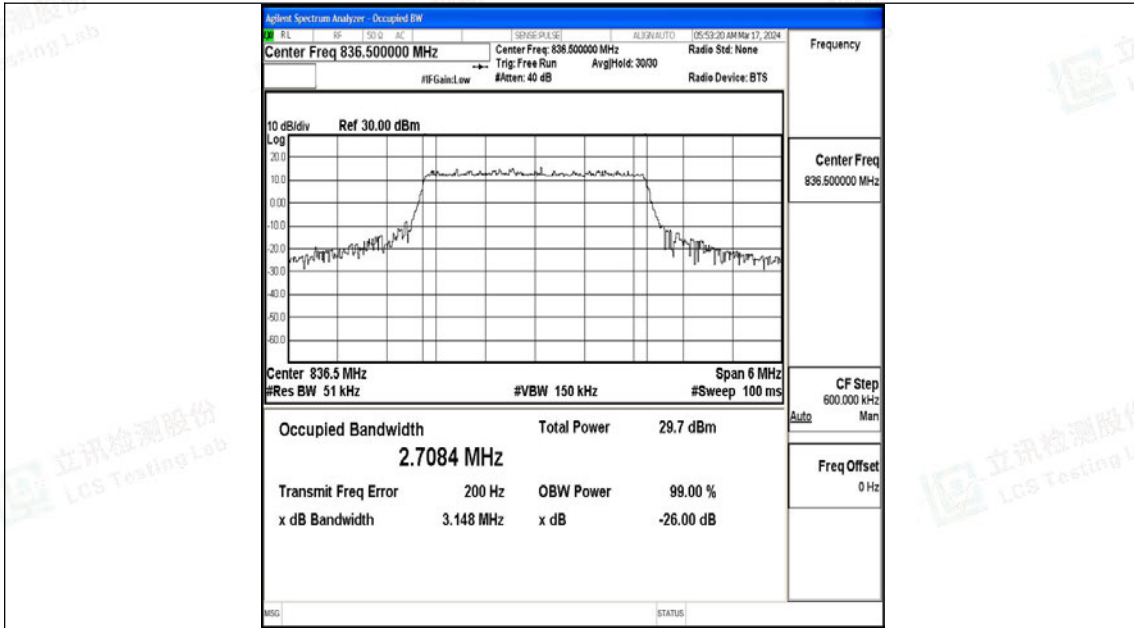

Band5-3MHz-QPSK-20525-15RB#0-PASS