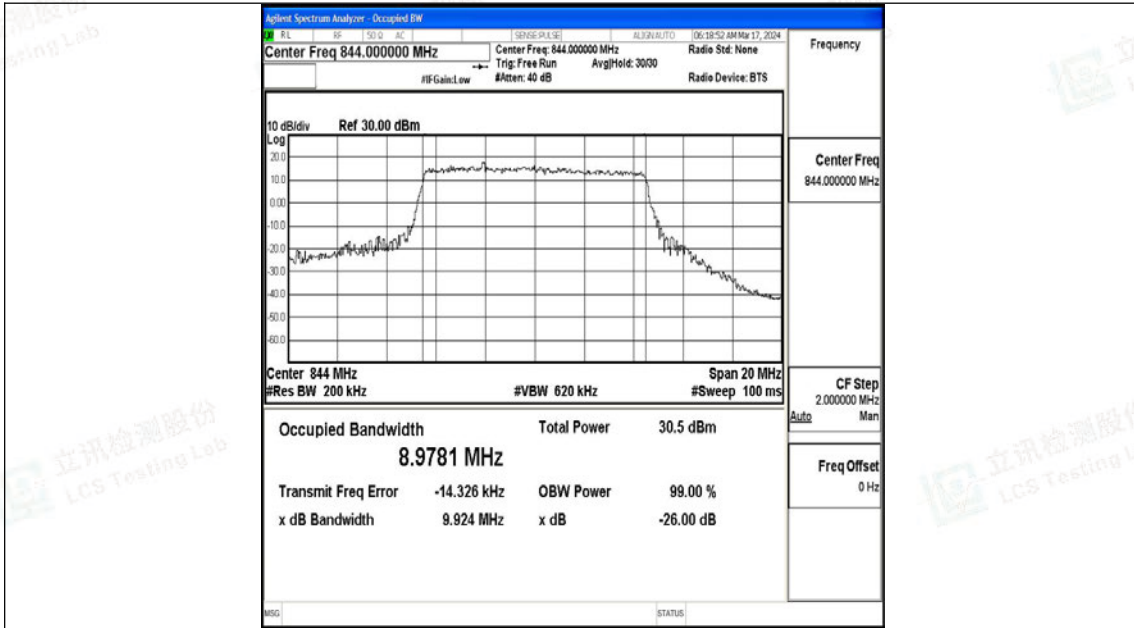

Band5-10MHz-QPSK-20600-50RB#0-PASS