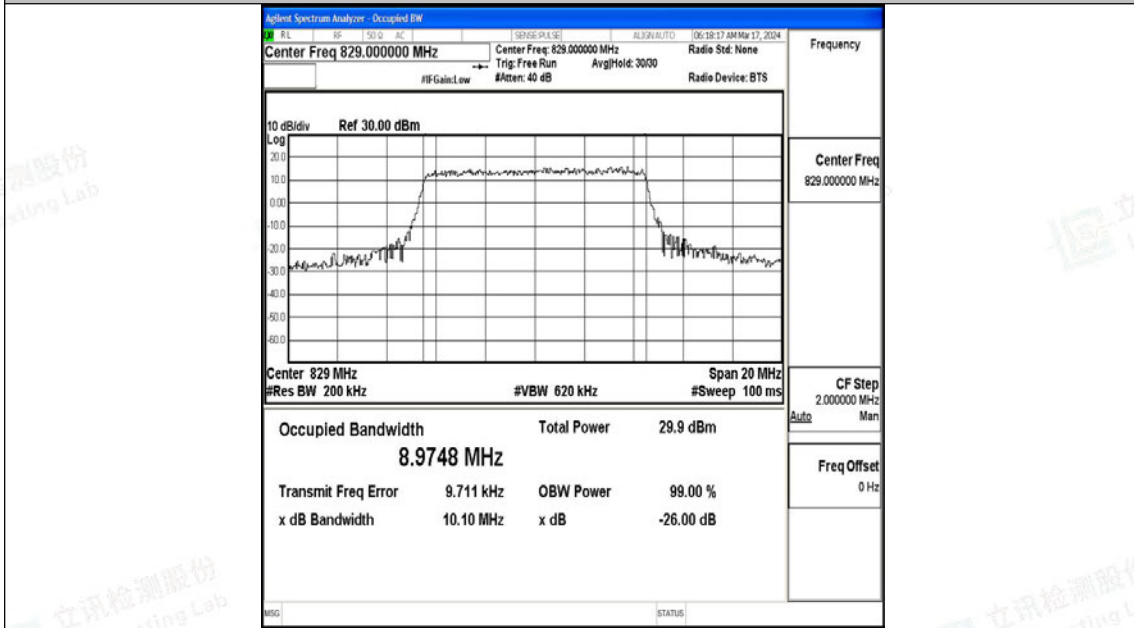

Band5-10MHz-16QAM-20450-50RB#0-PASS