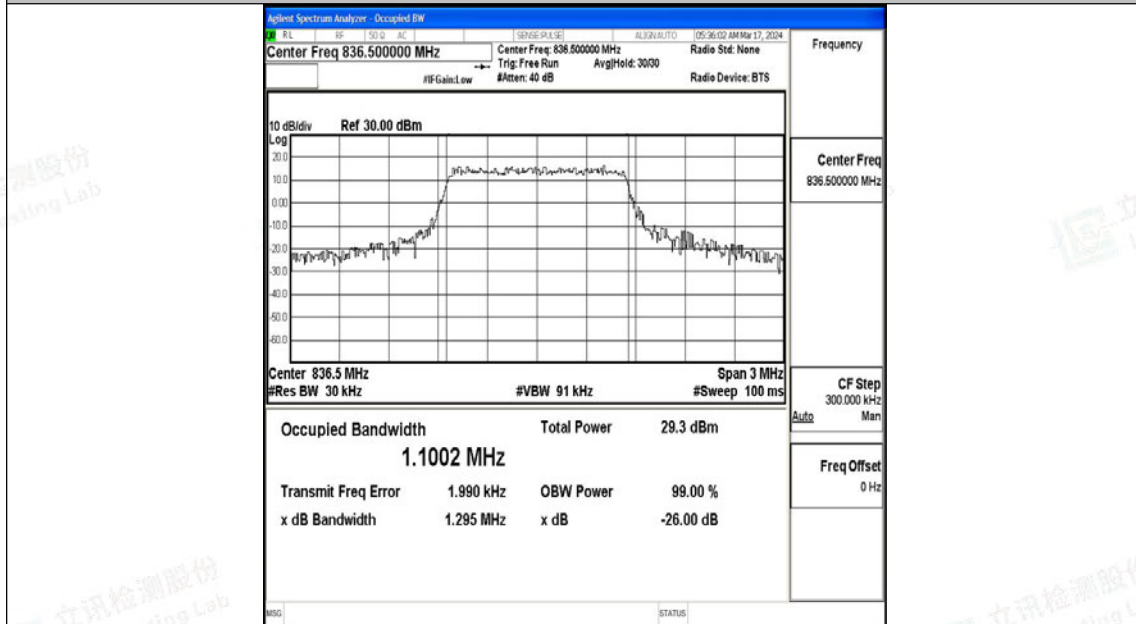

Test Graphs

Band5-1.4MHz-QPSK-20407-6RB#0-PASS

Band5-1.4MHz-16QAM-20407-6RB#0-PASS

Band5-1.4MHz-QPSK-20525-6RB#0-PASS

Band5-1.4MHz-16QAM-20525-6RB#0-PASS

Band5-1.4MHz-QPSK-20643-6RB#0-PASS

Band5-1.4MHz-16QAM-20643-6RB#0-PASS