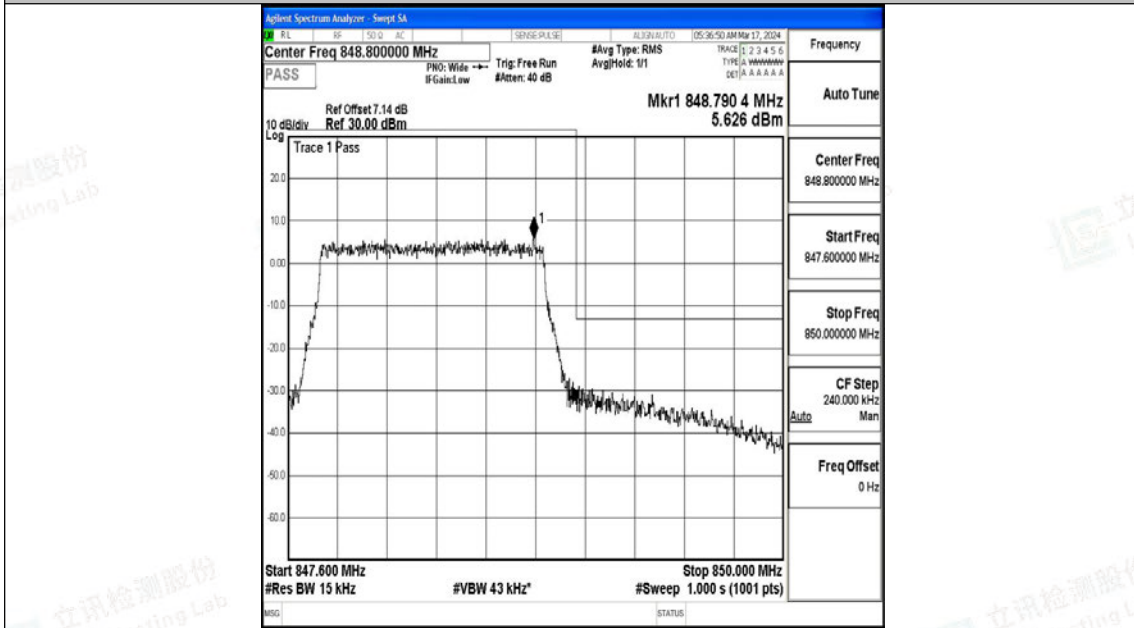

Band5_1.4MHz_QPSK_20643_6RB#0