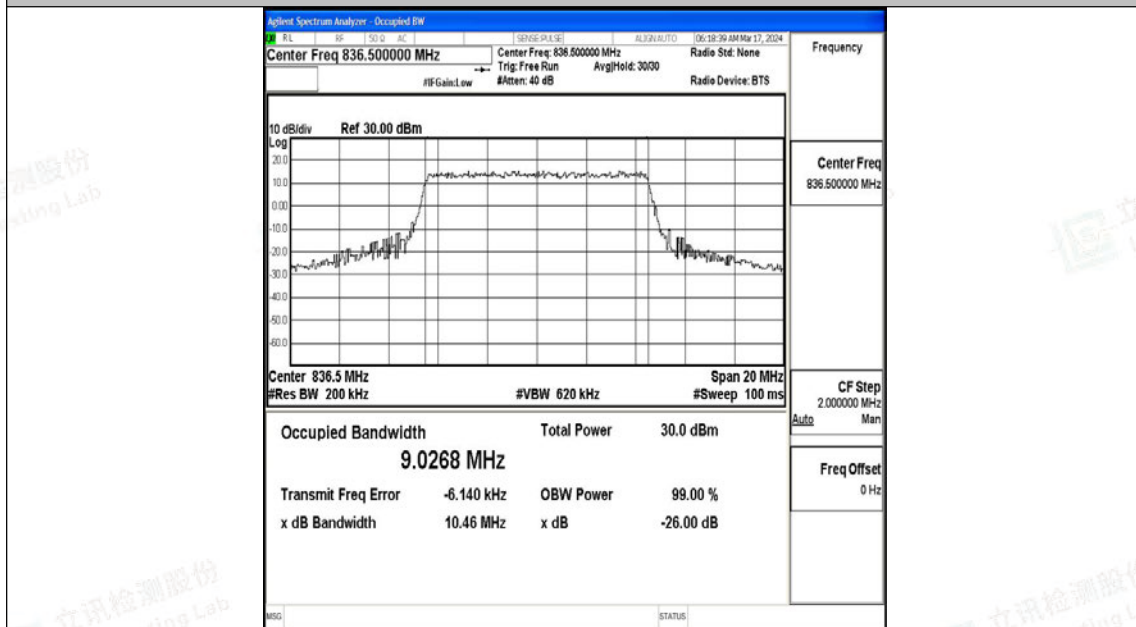

Band5-10MHz-16QAM-20525-50RB#0-PASS