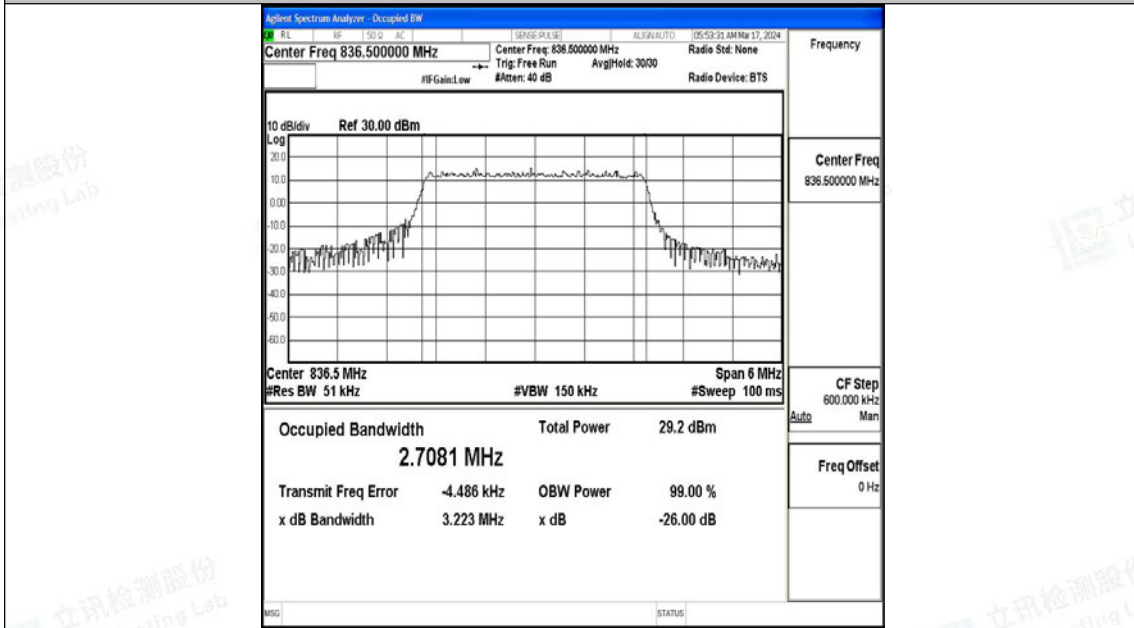

Band5-3MHz-16QAM-20525-15RB#0-PASS