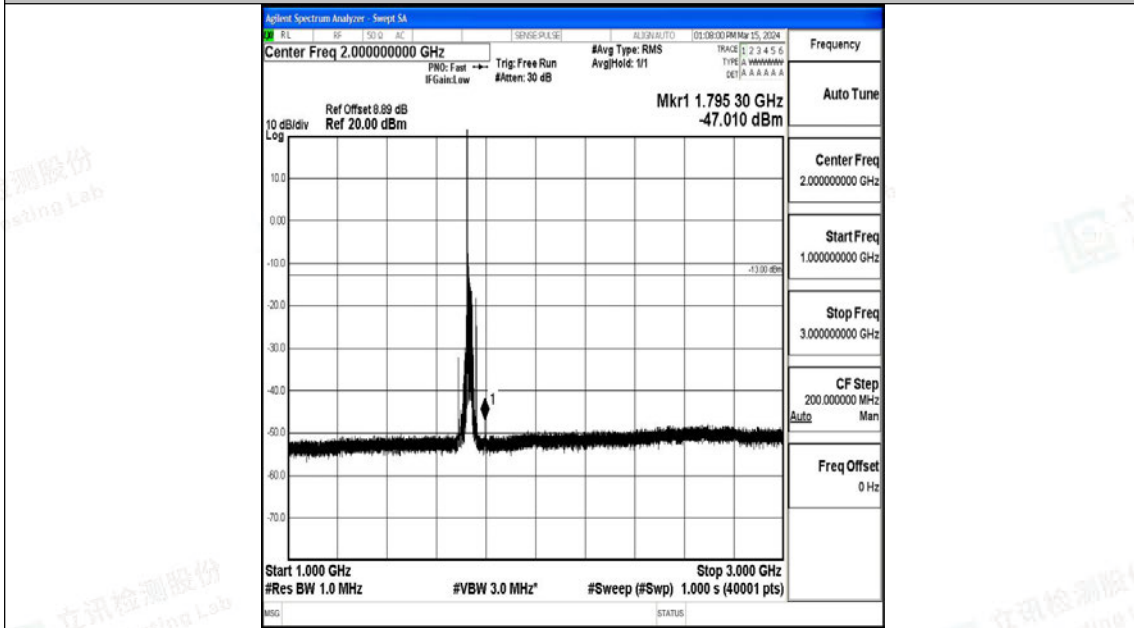

Band4_20MHz_QPSK_20175_1RB#0_30~1000_30~1000

Band4_20MHz_QPSK_20175_1RB#0_1000~3000_1000~3000