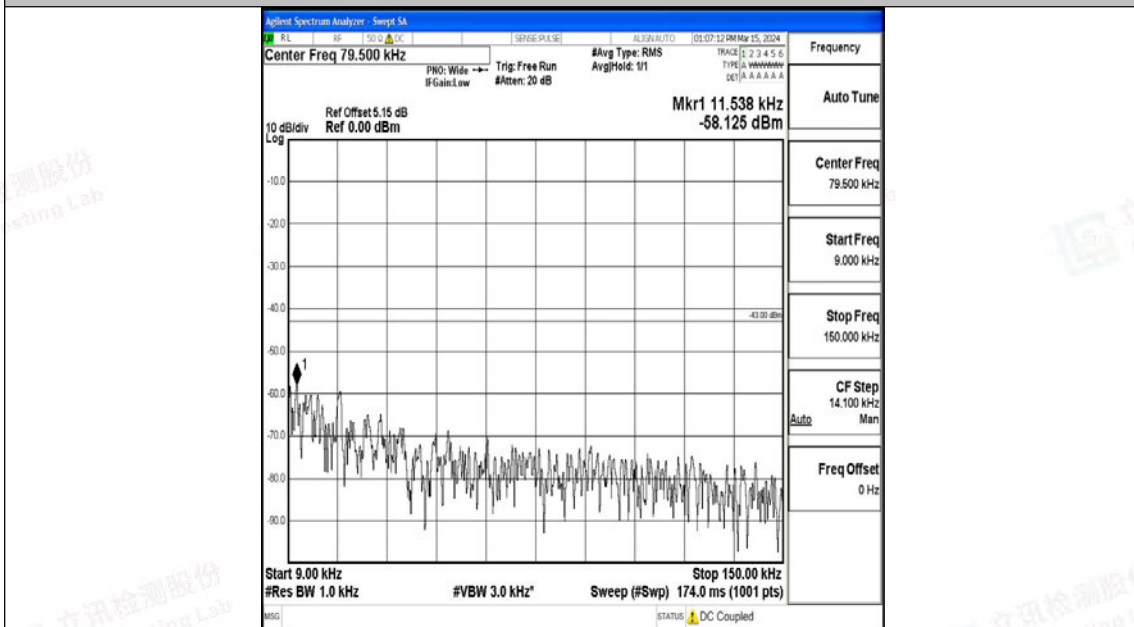

Band4_20MHz_QPSK_20050_1RB#0_3000~20000_3000~20000

Band4_20MHz_16QAM_20050_1RB#0_0.009~0.15_0.009~0.15