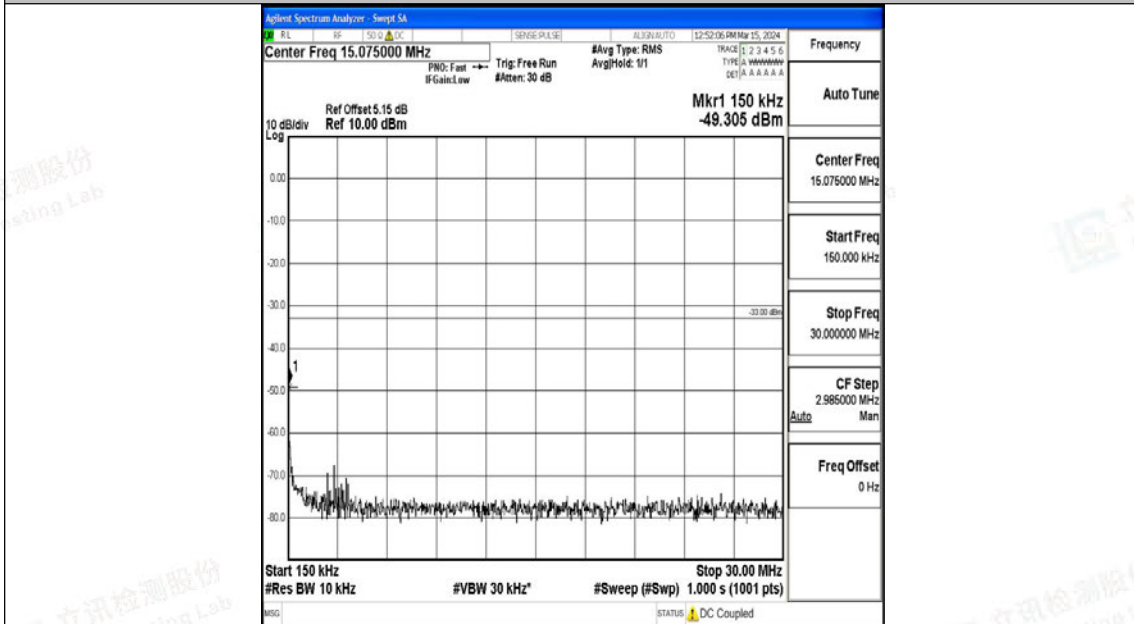

Band4\_15MHz\_QPSK\_20175\_1RB#0\_0.009~0.15\_0.009~0.15

Band4\_15MHz\_QPSK\_20175\_1RB#0\_0.15~30\_0.15~30

Band4\_15MHz\_QPSK\_20175\_1RB#0\_30~1000\_30~1000

Band4\_15MHz\_QPSK\_20175\_1RB#0\_1000~3000\_1000~3000