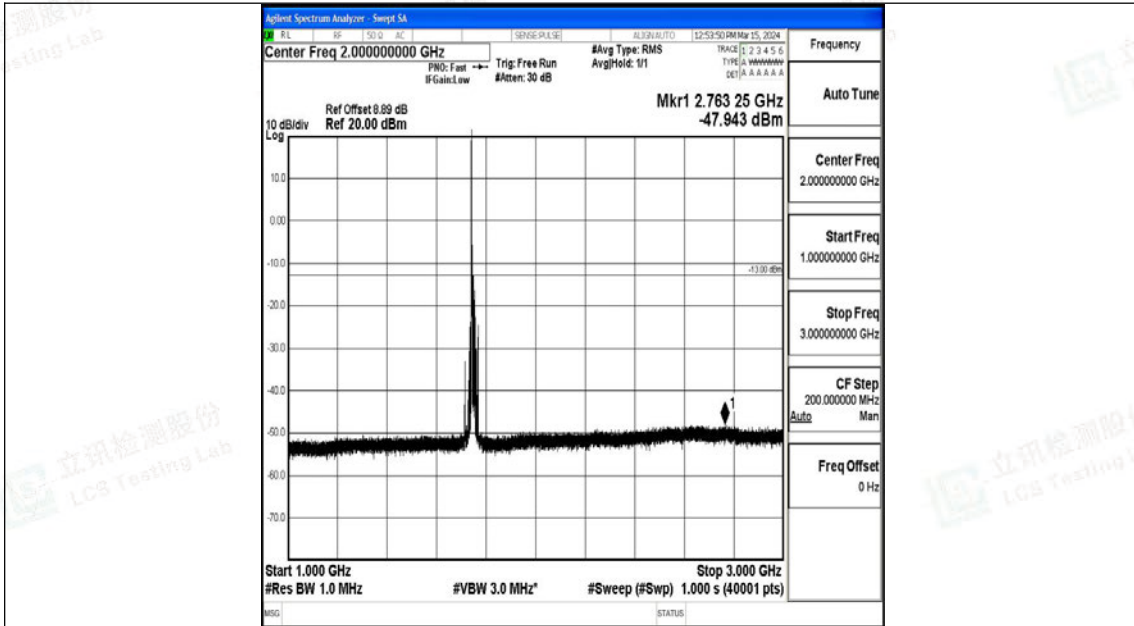

Band4_15MHz_16QAM_20325_1RB#0_30~1000_30~1000

Band4_15MHz_16QAM_20325_1RB#0_1000~3000_1000~3000