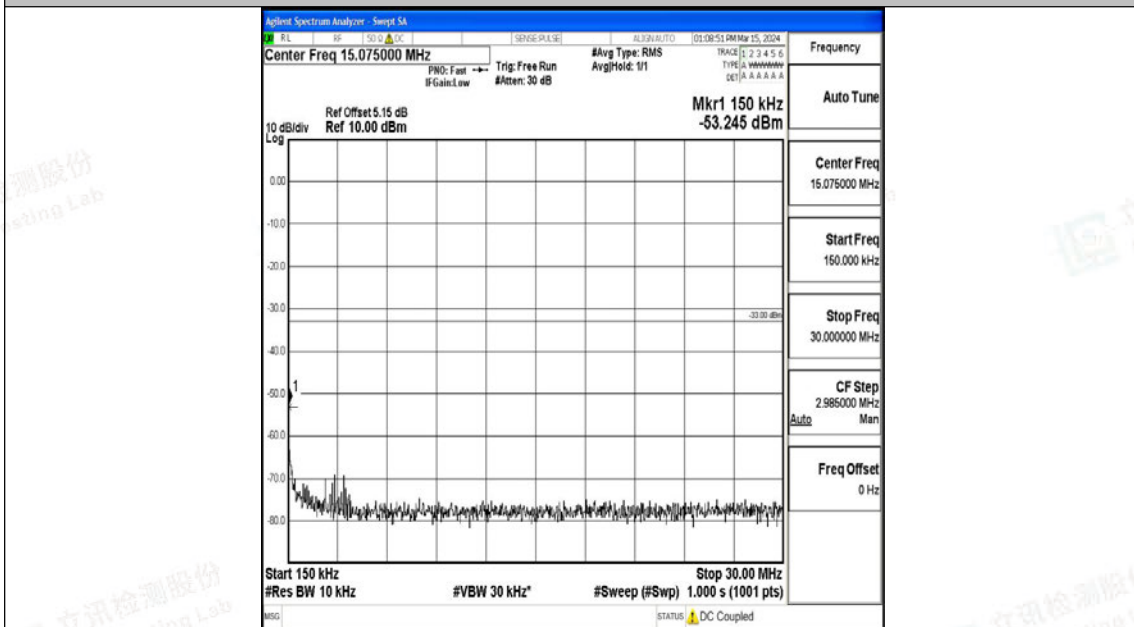

Band4_20MHz_QPSK_20300_1RB#0_0.009~0.15_0.009~0.15

Band4_20MHz_QPSK_20300_1RB#0_0.15~30_0.15~30