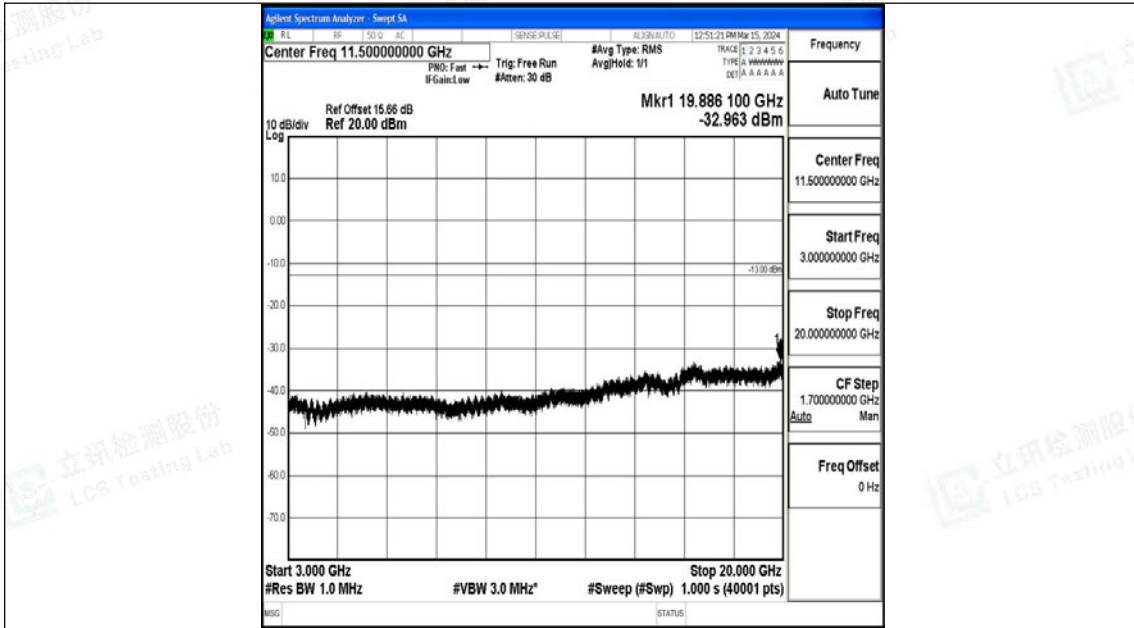

Band4\_15MHz\_QPSK\_20025\_1RB#0\_30~1000\_30~1000

Band4\_15MHz\_QPSK\_20025\_1RB#0\_1000~3000\_1000~3000

Band4\_15MHz\_QPSK\_20025\_1RB#0\_3000~20000\_3000~20000

Band4\_15MHz\_16QAM\_20025\_1RB#0\_0.009~0.15\_0.009~0.15