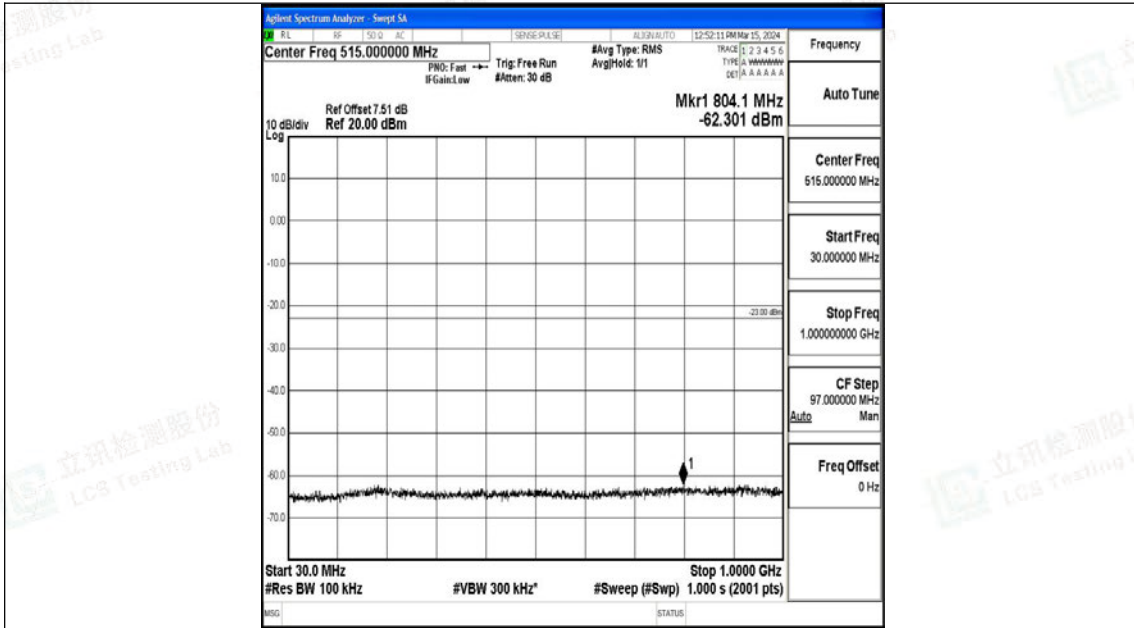

Band4\_15MHz\_QPSK\_20175\_1RB#0\_0.009~0.15\_0.009~0.15

Band4\_15MHz\_QPSK\_20175\_1RB#0\_0.15~30\_0.15~30

Band4\_15MHz\_QPSK\_20175\_1RB#0\_30~1000\_30~1000

Band4\_15MHz\_QPSK\_20175\_1RB#0\_1000~3000\_1000~3000