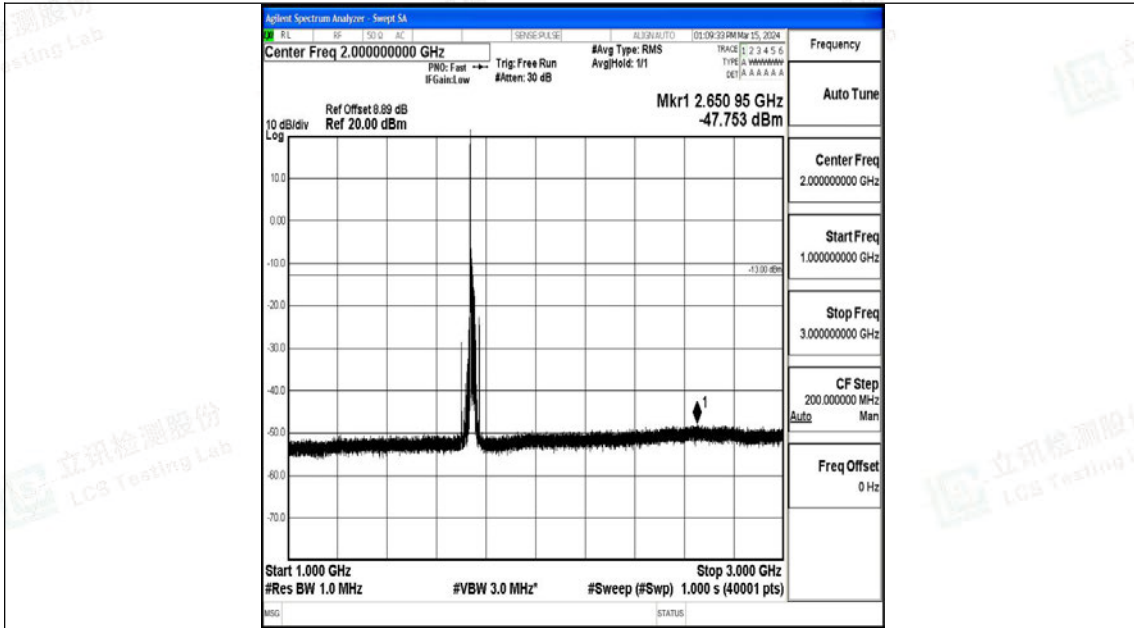

Band4\_20MHz\_QPSK\_20300\_1RB#0\_3000~20000\_3000~20000

Band4\_20MHz\_16QAM\_20300\_1RB#0\_0.009~0.15\_0.009~0.15

Band4\_20MHz\_16QAM\_20300\_1RB#0\_0.15~30\_0.15~30

Band4\_20MHz\_16QAM\_20300\_1RB#0\_30~1000\_30~1000