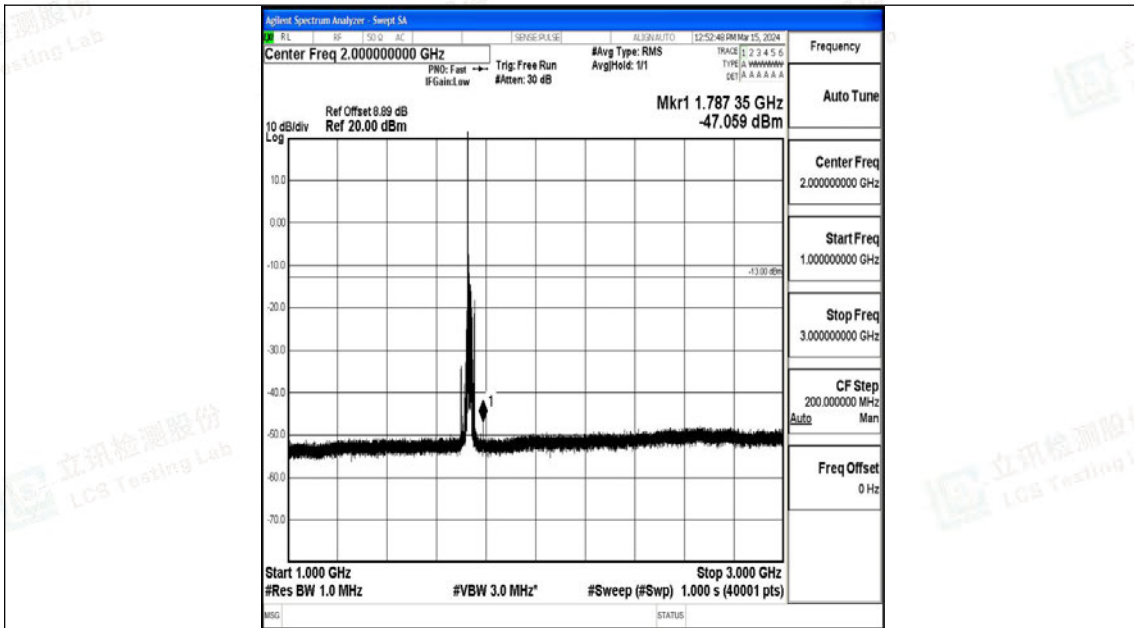

Band4\_15MHz\_QPSK\_20175\_1RB#0\_3000~20000\_3000~20000

Band4\_15MHz\_16QAM\_20175\_1RB#0\_0.009~0.15\_0.009~0.15

Band4\_15MHz\_16QAM\_20175\_1RB#0\_0.15~30\_0.15~30

Band4\_15MHz\_16QAM\_20175\_1RB#0\_30~1000\_30~1000