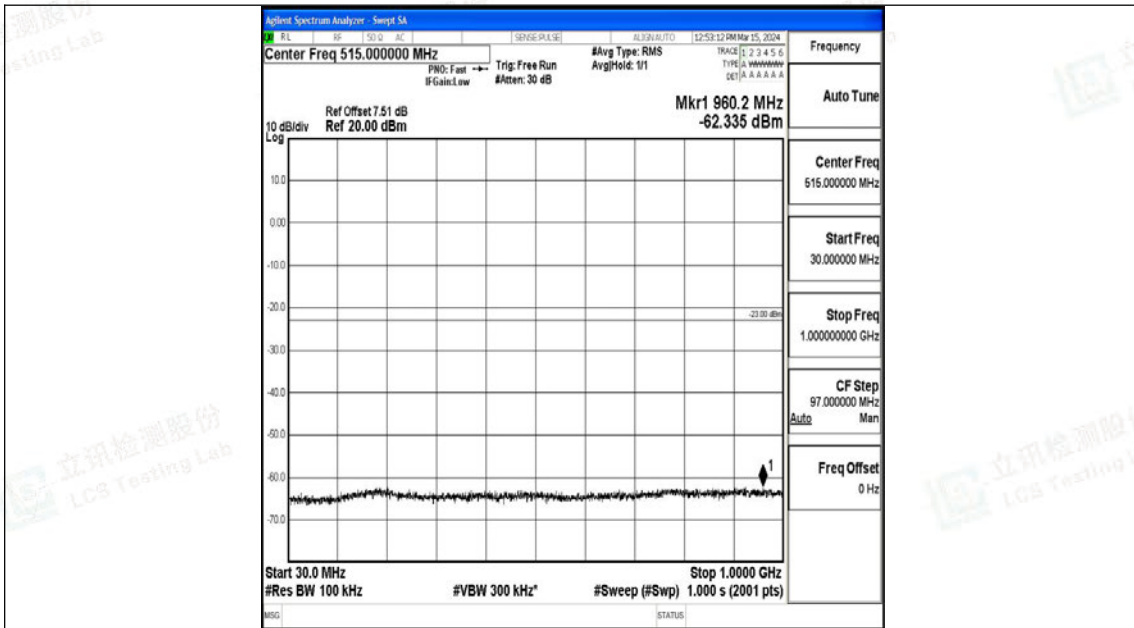

Band4\_15MHz\_16QAM\_20175\_1RB#0\_1000~3000\_1000~3000

Band4\_15MHz\_16QAM\_20175\_1RB#0\_3000~20000\_3000~20000

Band4\_15MHz\_QPSK\_20325\_1RB#0\_0.009~0.15\_0.009~0.15

Band4\_15MHz\_QPSK\_20325\_1RB#0\_0.15~30\_0.15~30