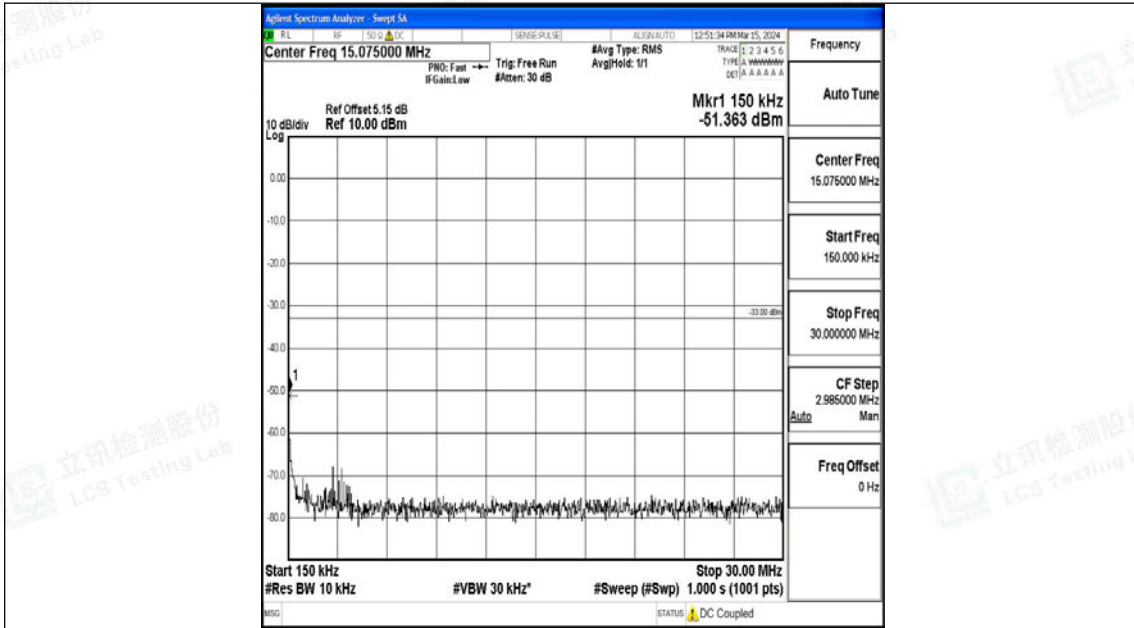

Band4\_15MHz\_QPSK\_20025\_1RB#0\_30~1000\_30~1000

Band4\_15MHz\_QPSK\_20025\_1RB#0\_1000~3000\_1000~3000

Band4\_15MHz\_QPSK\_20025\_1RB#0\_3000~20000\_3000~20000

Band4\_15MHz\_16QAM\_20025\_1RB#0\_0.009~0.15\_0.009~0.15