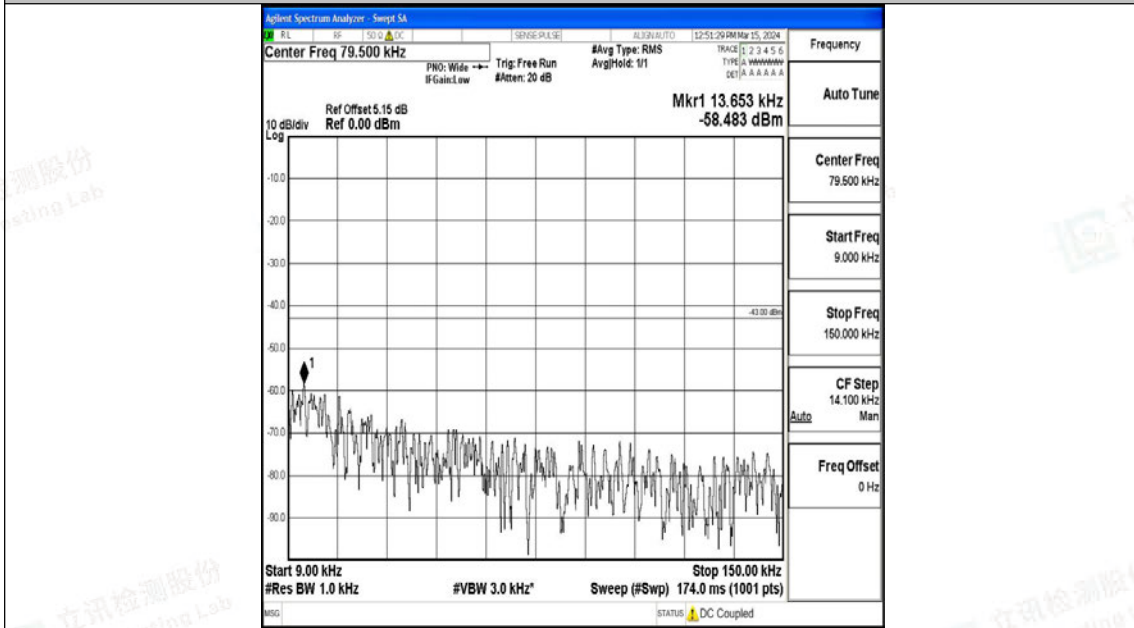

Band4\_15MHz\_QPSK\_20025\_1RB#0\_30~1000\_30~1000

Band4\_15MHz\_QPSK\_20025\_1RB#0\_1000~3000\_1000~3000

Band4\_15MHz\_QPSK\_20025\_1RB#0\_3000~20000\_3000~20000

Band4\_15MHz\_16QAM\_20025\_1RB#0\_0.009~0.15\_0.009~0.15