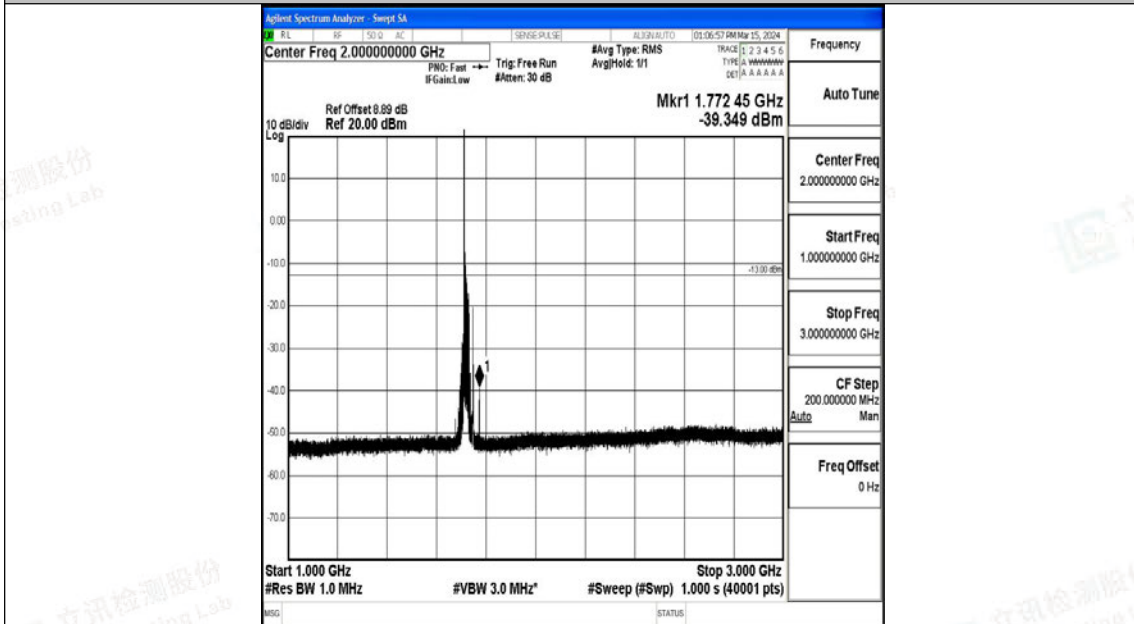

Band4\_20MHz\_QPSK\_20050\_1RB#0\_0.009~0.15\_0.009~0.15

Band4\_20MHz\_QPSK\_20050\_1RB#0\_0.15~30\_0.15~30

Band4\_20MHz\_QPSK\_20050\_1RB#0\_30~1000\_30~1000

Band4\_20MHz\_QPSK\_20050\_1RB#0\_1000~3000\_1000~3000