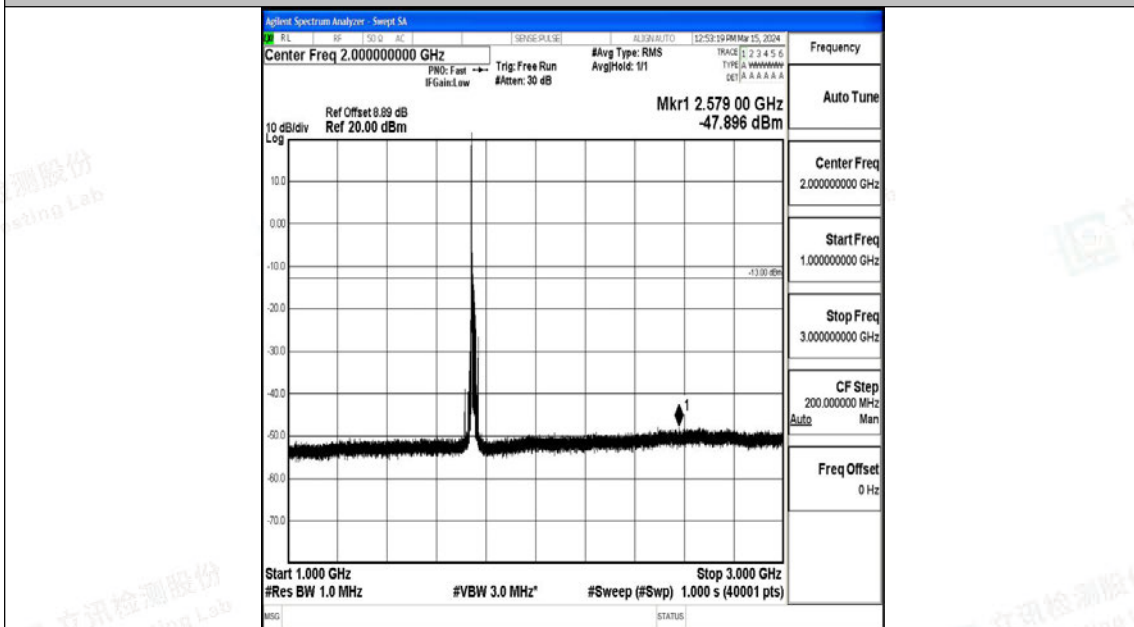

Band4_15MHz_QPSK_20325_1RB#0_30~1000_30~1000

Band4_15MHz_QPSK_20325_1RB#0_1000~3000_1000~3000