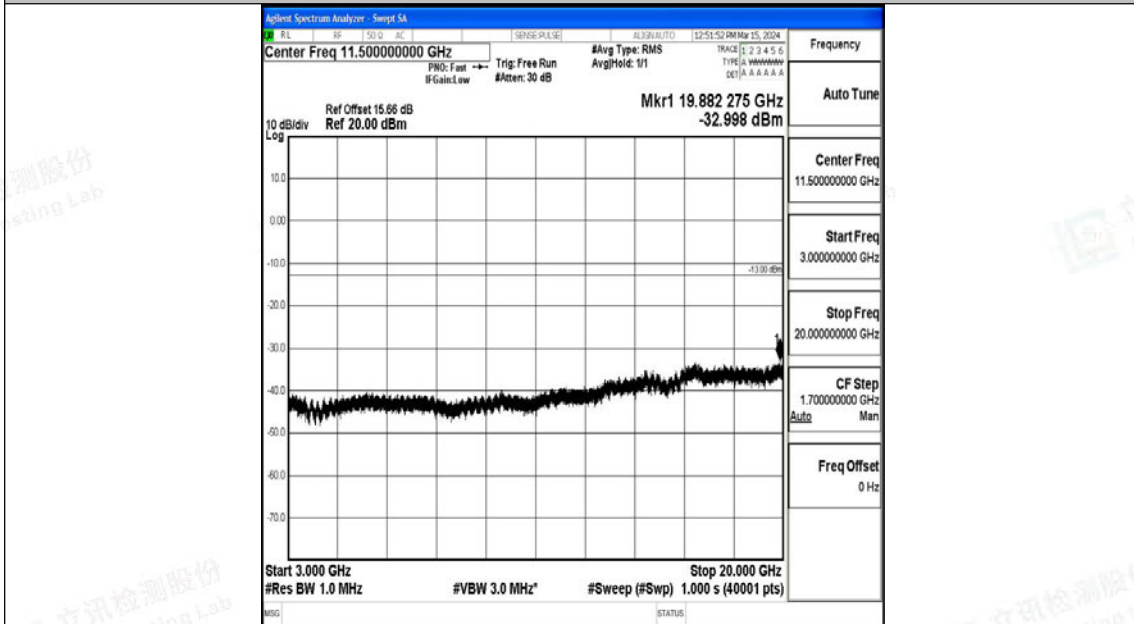

Band4\_15MHz\_16QAM\_20025\_1RB#0\_0.15~30\_0.15~30

Band4\_15MHz\_16QAM\_20025\_1RB#0\_30~1000\_30~1000

Band4\_15MHz\_16QAM\_2025\_1RB#0\_1000~3000\_1000~3000

Band4\_15MHz\_16QAM\_2025\_1RB#0\_3000~20000\_3000~20000