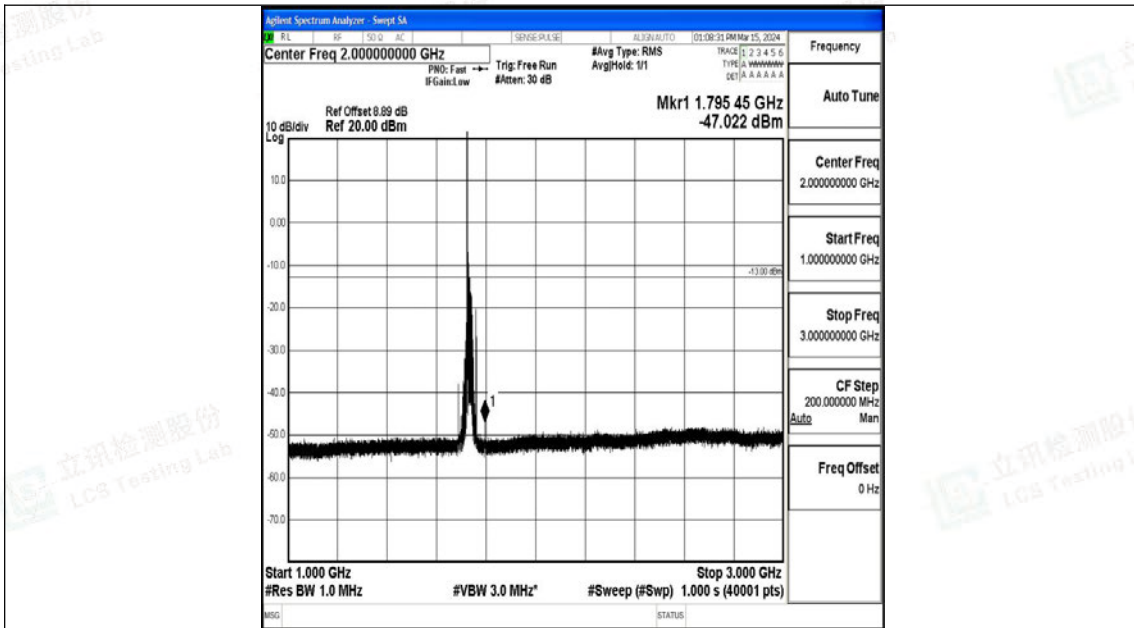

Band4_20MHz_16QAM_20175_1RB#0_30~1000_30~1000

Band4_20MHz_16QAM_20175_1RB#0_1000~3000_1000~3000