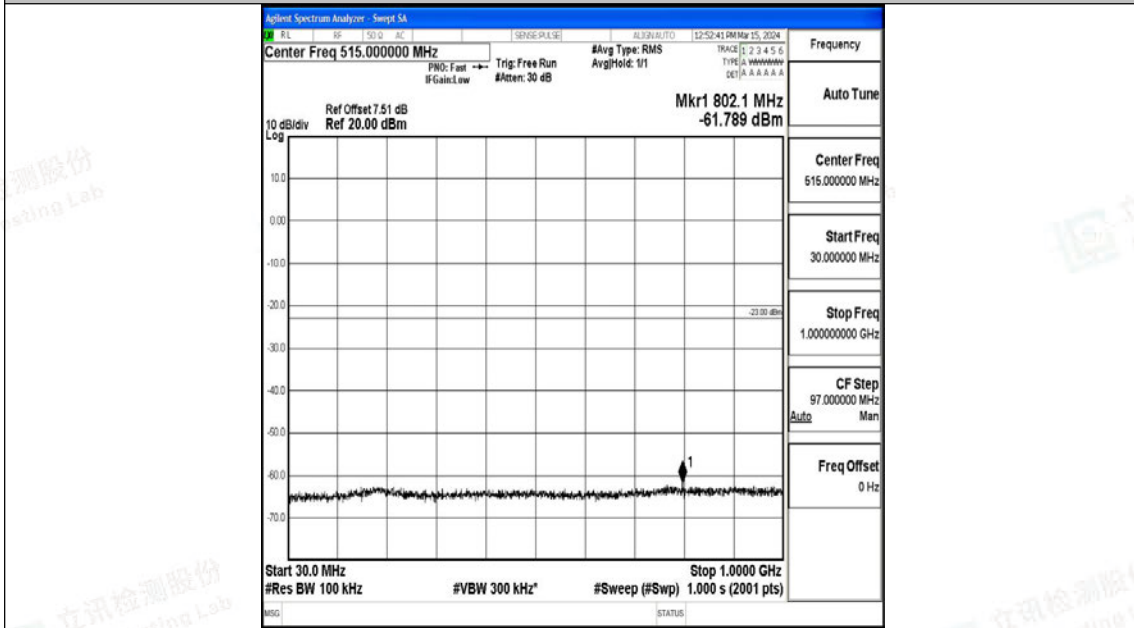

Band4\_15MHz\_QPSK\_20175\_1RB#0\_3000~20000\_3000~20000

Band4\_15MHz\_16QAM\_20175\_1RB#0\_0.009~0.15\_0.009~0.15

Band4\_15MHz\_16QAM\_20175\_1RB#0\_0.15~30\_0.15~30

Band4\_15MHz\_16QAM\_20175\_1RB#0\_30~1000\_30~1000