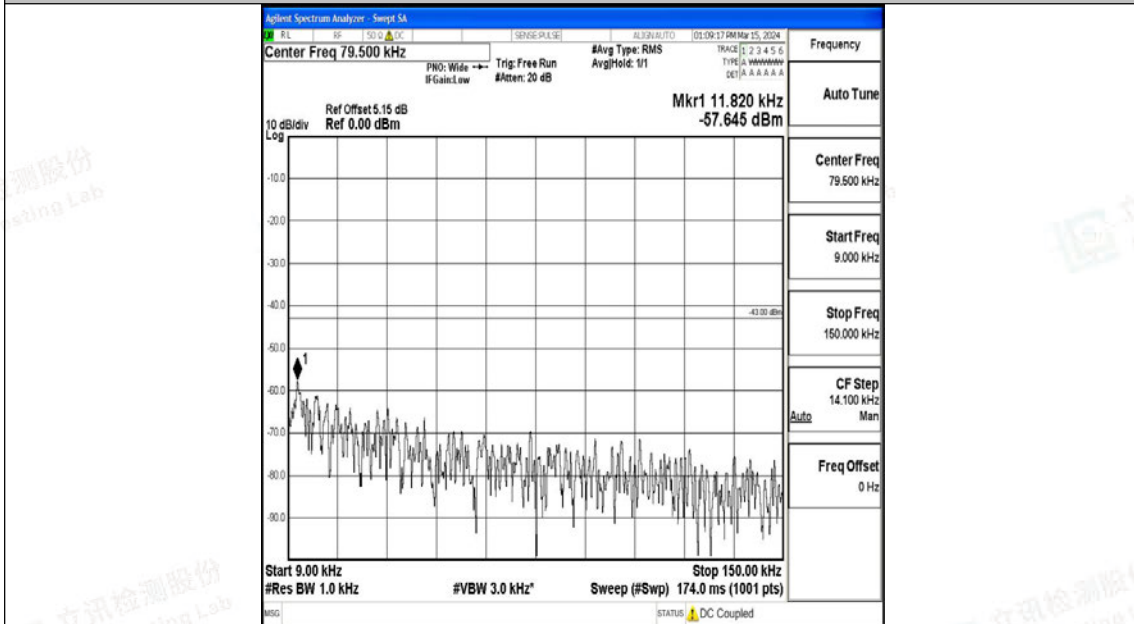

Band4_20MHz_QPSK_20300_1RB#0_3000~20000_3000~20000

Band4_20MHz_16QAM_20300_1RB#0_0.009~0.15_0.009~0.15