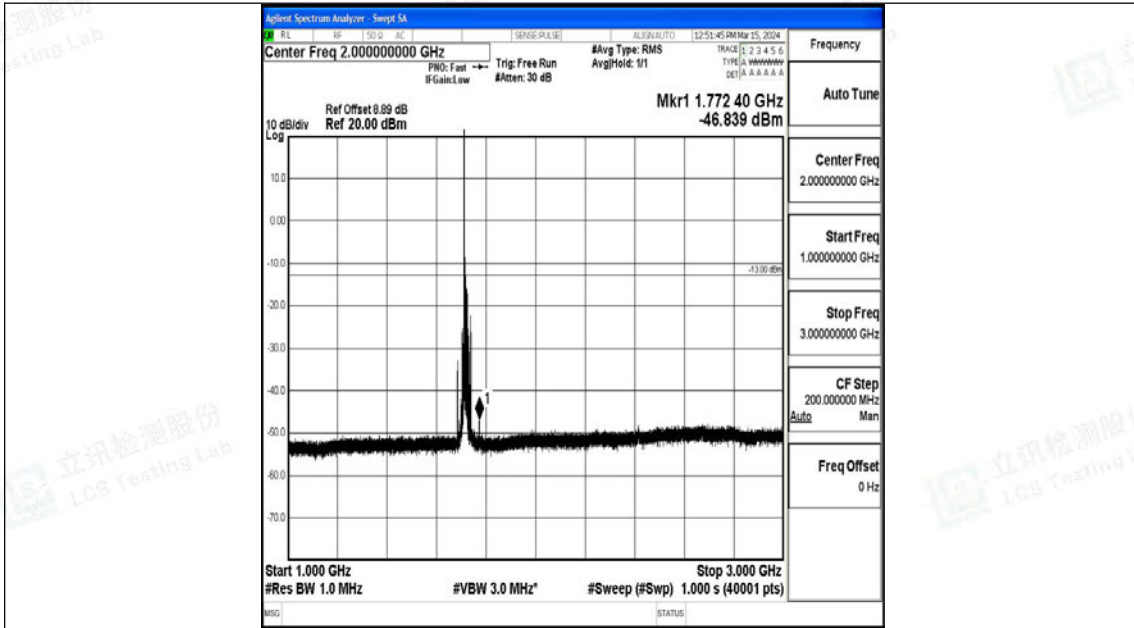

Band4_15MHz_16QAM_20025_1RB#0_30~1000_30~1000

Band4_15MHz_16QAM_2025_1RB#0_1000~3000_1000~3000