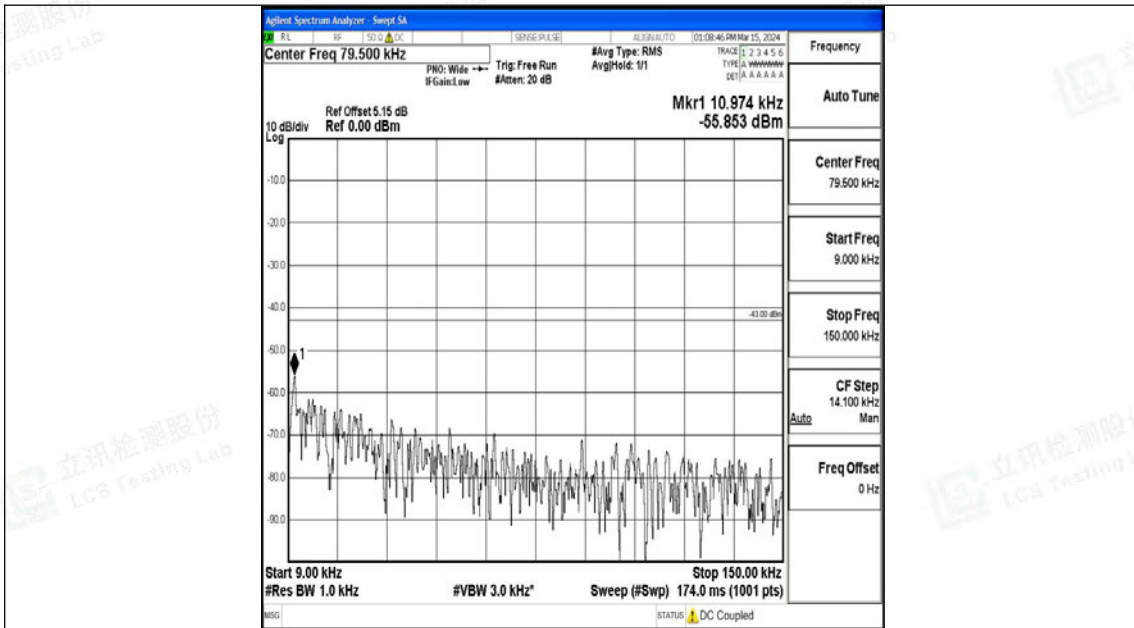

Band4\_20MHz\_16QAM\_20175\_1RB#0\_0.15~30\_0.15~30

Band4\_20MHz\_16QAM\_20175\_1RB#0\_30~1000\_30~1000

Band4\_20MHz\_16QAM\_20175\_1RB#0\_1000~3000\_1000~3000

Band4\_20MHz\_16QAM\_20175\_1RB#0\_3000~20000\_3000~20000