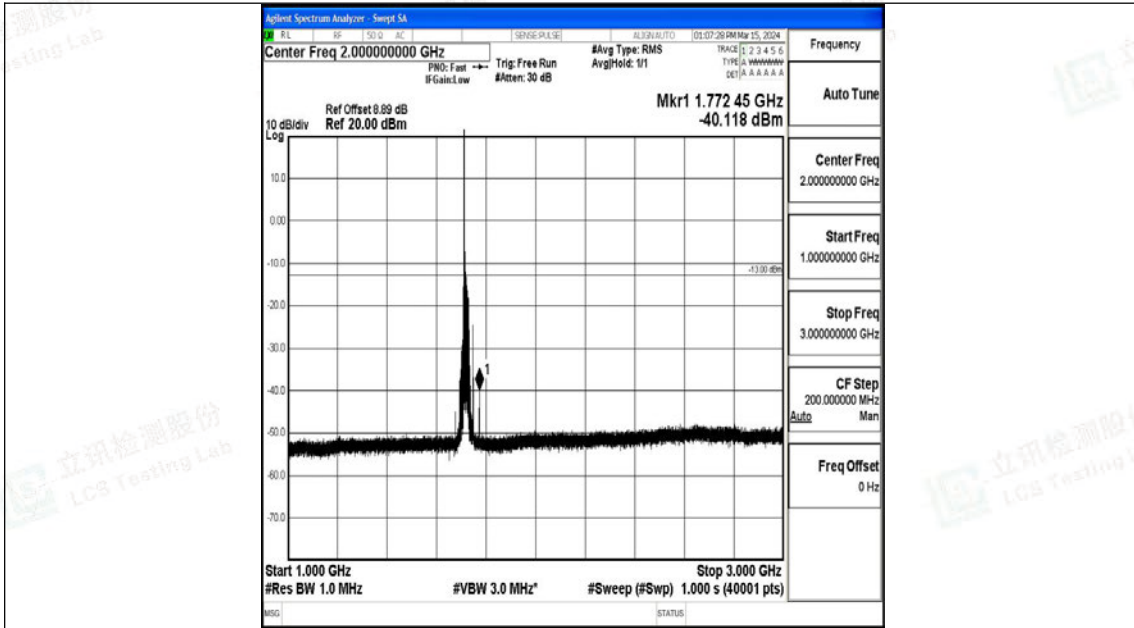

Band4\_20MHz\_QPSK\_20050\_1RB#0\_3000~20000\_3000~20000

Band4\_20MHz\_16QAM\_20050\_1RB#0\_0.009~0.15\_0.009~0.15

Band4\_20MHz\_16QAM\_20050\_1RB#0\_0.15~30\_0.15~30

Band4\_20MHz\_16QAM\_20050\_1RB#0\_30~1000\_30~1000