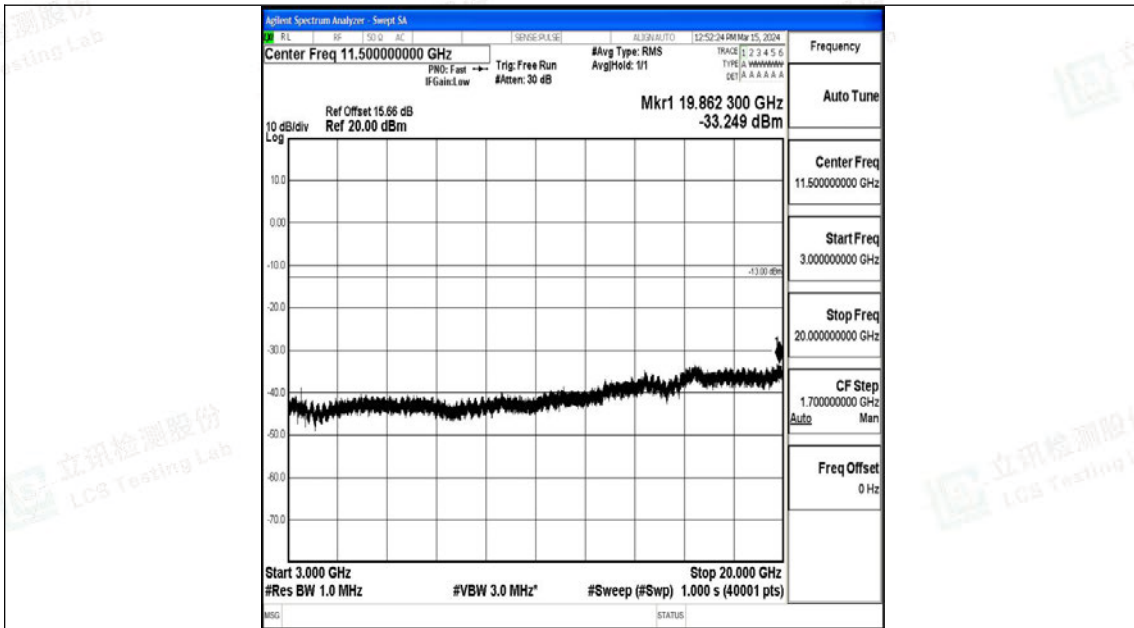

Band4\_15MHz\_QPSK\_20175\_1RB#0\_0.009~0.15\_0.009~0.15

Band4\_15MHz\_QPSK\_20175\_1RB#0\_0.15~30\_0.15~30

Band4\_15MHz\_QPSK\_20175\_1RB#0\_30~1000\_30~1000

Band4\_15MHz\_QPSK\_20175\_1RB#0\_1000~3000\_1000~3000