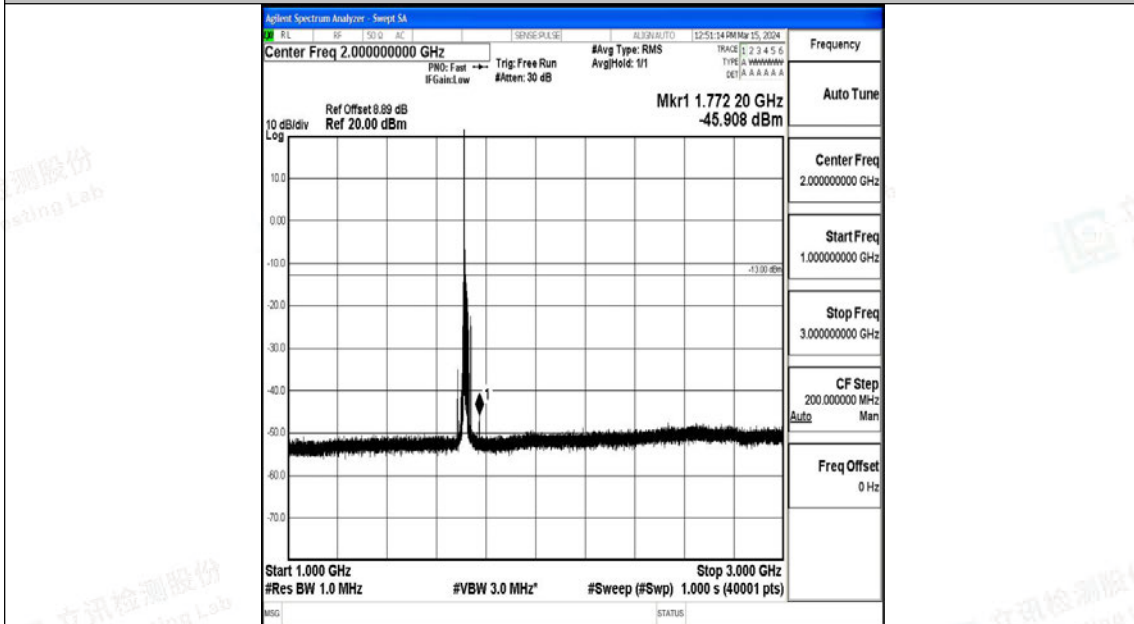

Band4\_15MHz\_QPSK\_20025\_1RB#0\_30~1000\_30~1000

Band4\_15MHz\_QPSK\_20025\_1RB#0\_1000~3000\_1000~3000

Band4\_15MHz\_QPSK\_20025\_1RB#0\_3000~20000\_3000~20000

Band4\_15MHz\_16QAM\_20025\_1RB#0\_0.009~0.15\_0.009~0.15