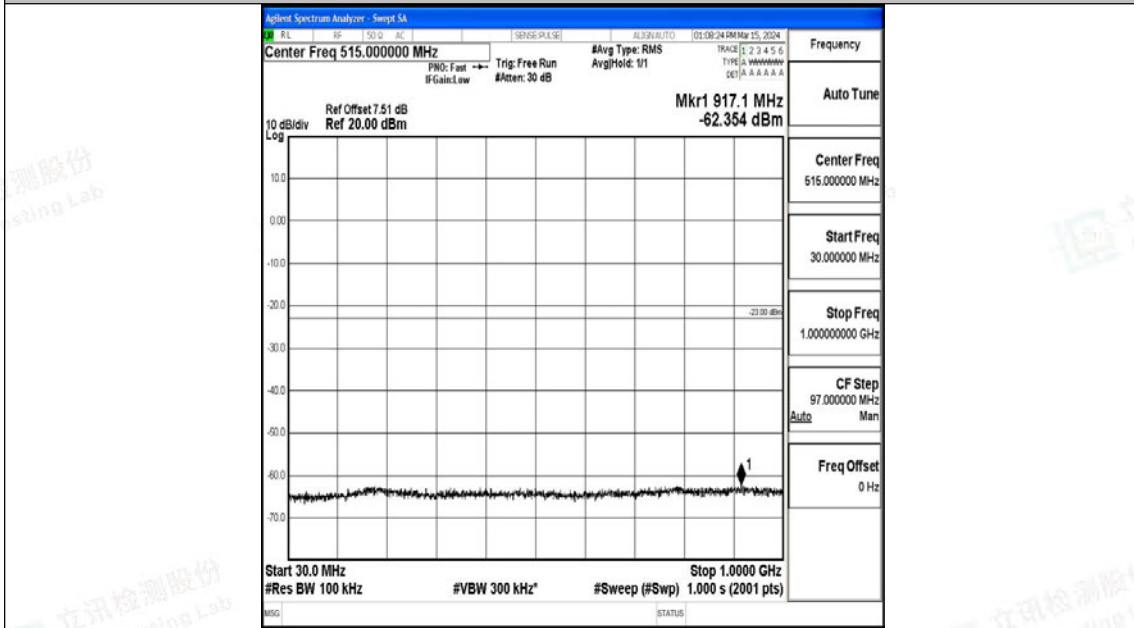

Band4_20MHz_16QAM_20175_1RB#0_0.15~30_0.15~30

Band4_20MHz_16QAM_20175_1RB#0_30~1000_30~1000