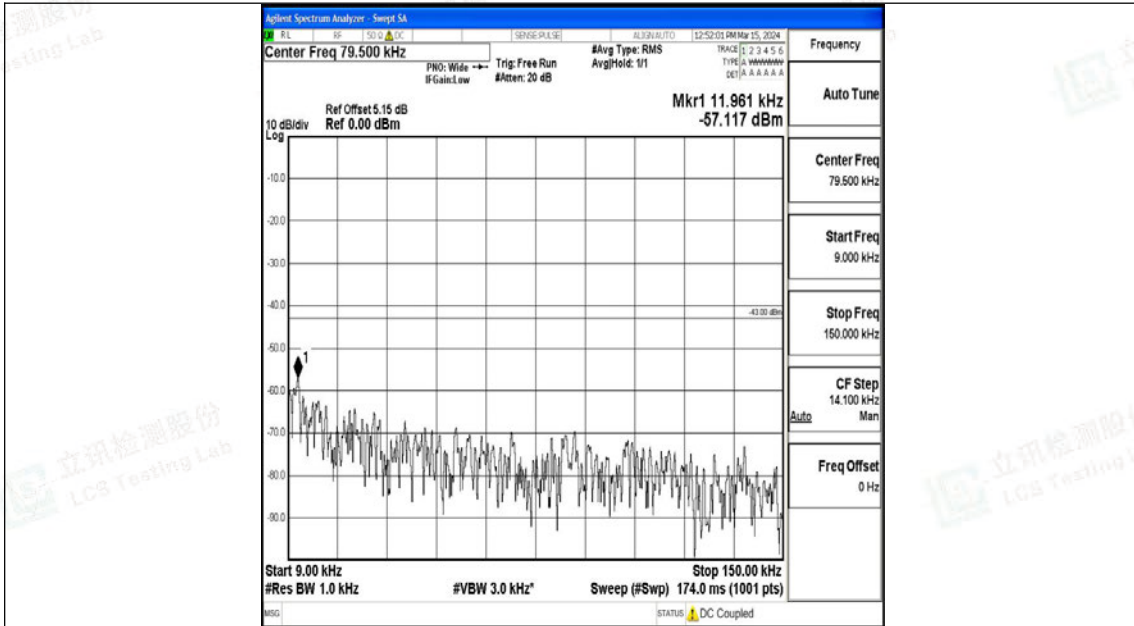

Band4\_15MHz\_QPSK\_20175\_1RB#0\_0.009~0.15\_0.009~0.15

Band4\_15MHz\_QPSK\_20175\_1RB#0\_0.15~30\_0.15~30

Band4\_15MHz\_QPSK\_20175\_1RB#0\_30~1000\_30~1000

Band4\_15MHz\_QPSK\_20175\_1RB#0\_1000~3000\_1000~3000