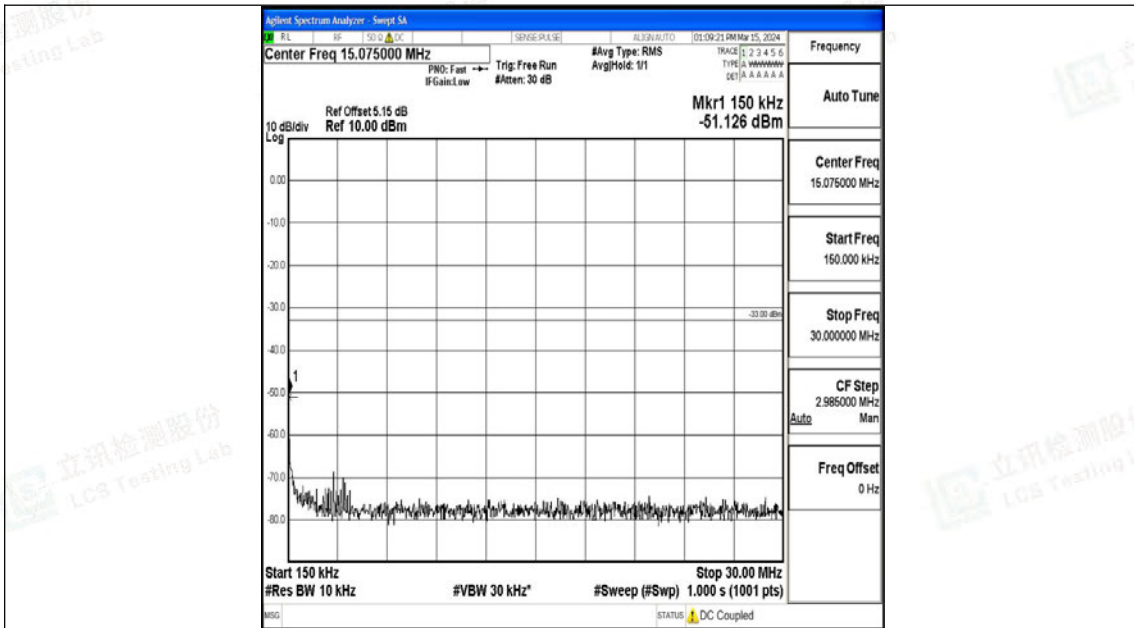

Band4_20MHz_16QAM_20300_1RB#0_0.009~0.15_0.009~0.15

Band4_20MHz_16QAM_20300_1RB#0_0.15~30_0.15~30