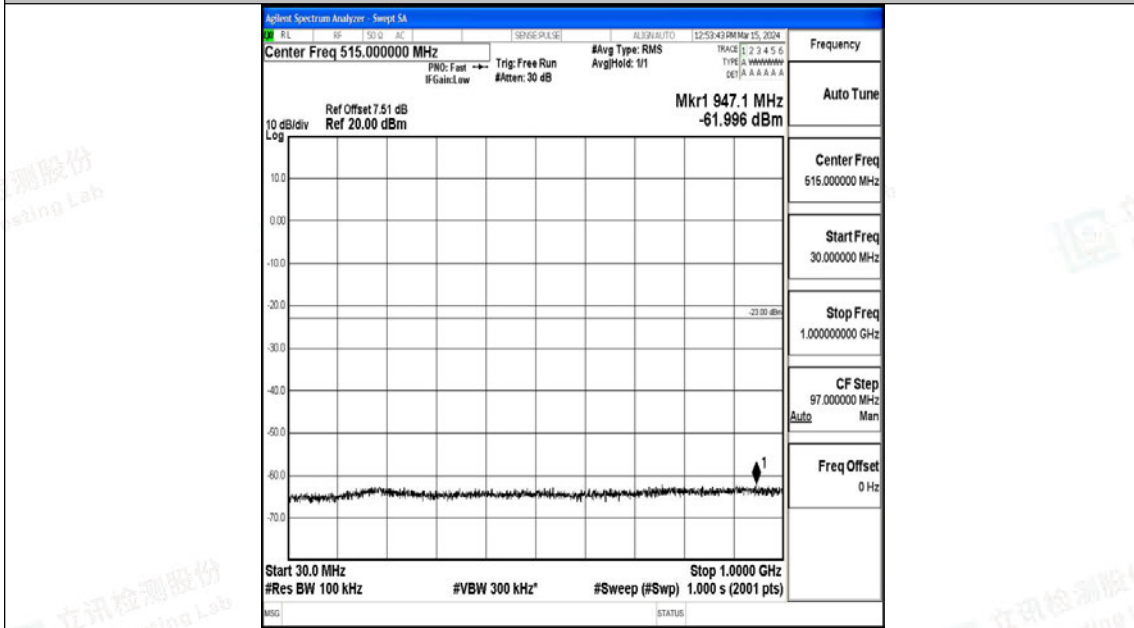

Band4_15MHz_16QAM_20325_1RB#0_0.15~30_0.15~30

Band4_15MHz_16QAM_20325_1RB#0_30~1000_30~1000