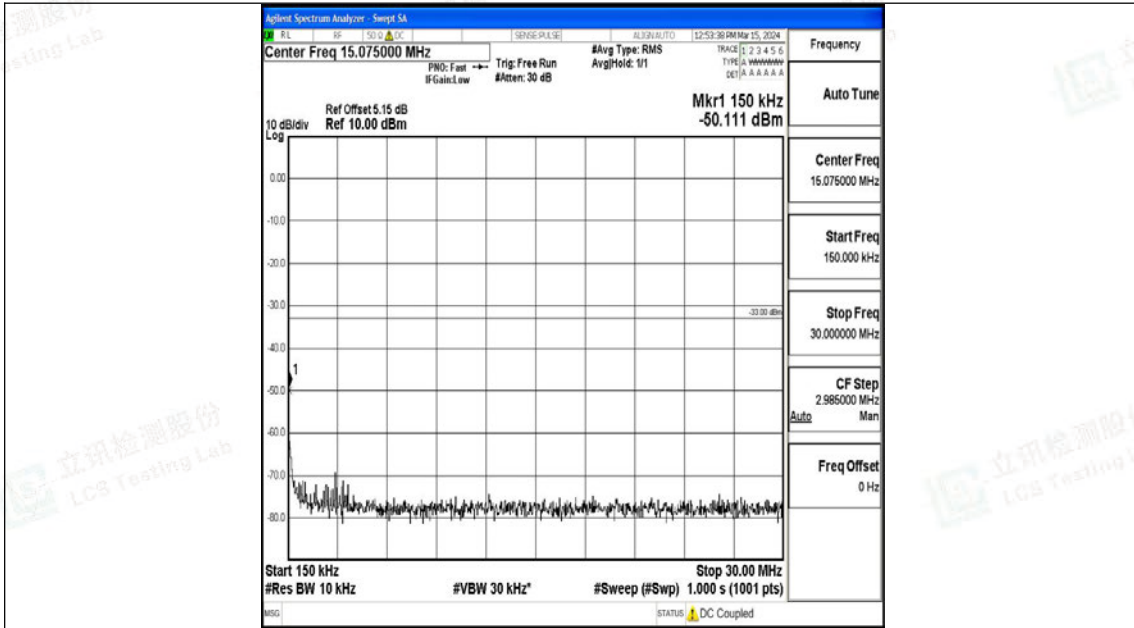

Band4\_15MHz\_QPSK\_20325\_1RB#0\_30~1000\_30~1000

Band4\_15MHz\_QPSK\_20325\_1RB#0\_1000~3000\_1000~3000

Band4\_15MHz\_QPSK\_20325\_1RB#0\_3000~20000\_3000~20000

Band4\_15MHz\_16QAM\_20325\_1RB#0\_0.009~0.15\_0.009~0.15