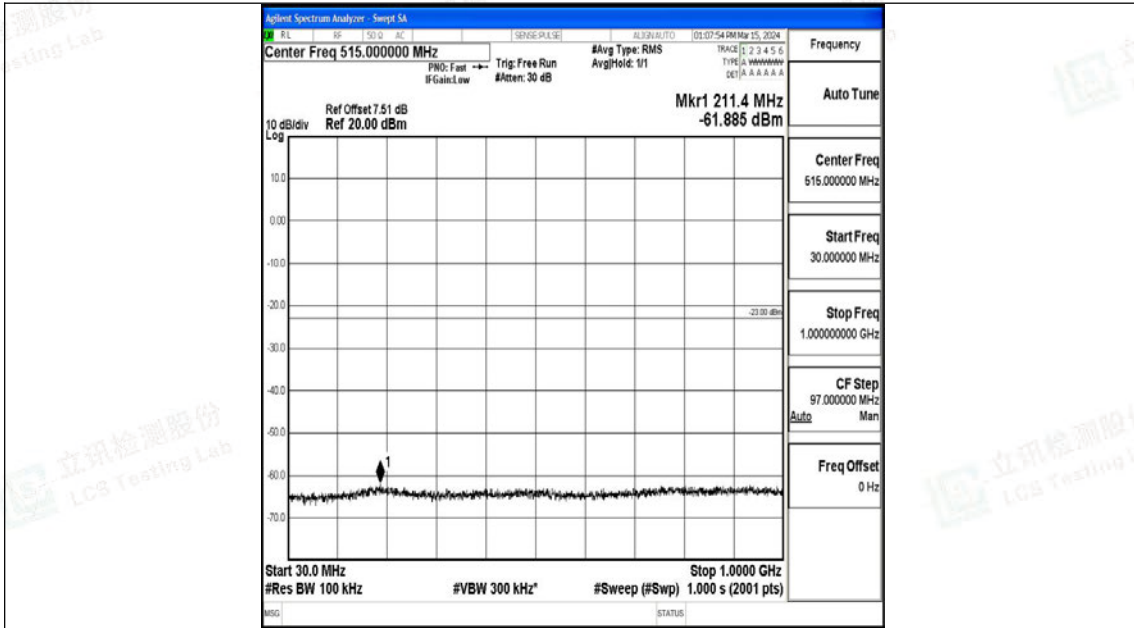

Band4\_20MHz\_16QAM\_20050\_1RB#0\_1000~3000\_1000~3000

Band4\_20MHz\_16QAM\_20050\_1RB#0\_3000~20000\_3000~20000

Band4\_20MHz\_QPSK\_20175\_1RB#0\_0.009~0.15\_0.009~0.15

Band4\_20MHz\_QPSK\_20175\_1RB#0\_0.15~30\_0.15~30