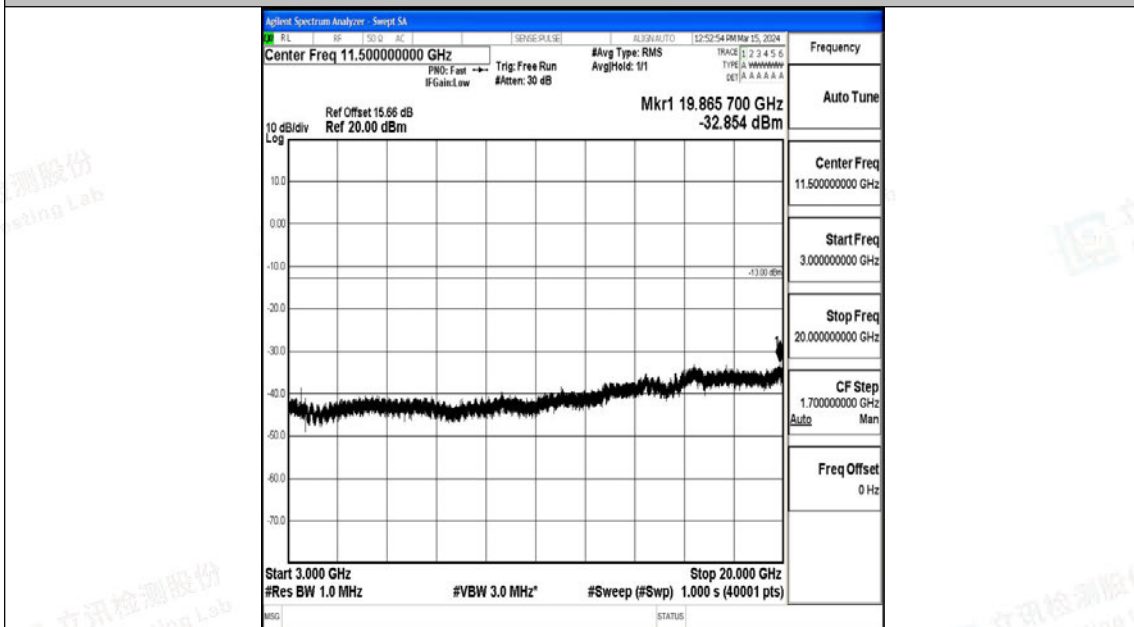

Band4_15MHz_16QAM_20175_1RB#0_1000~3000_1000~3000

Band4_15MHz_16QAM_20175_1RB#0_3000~20000_3000~20000