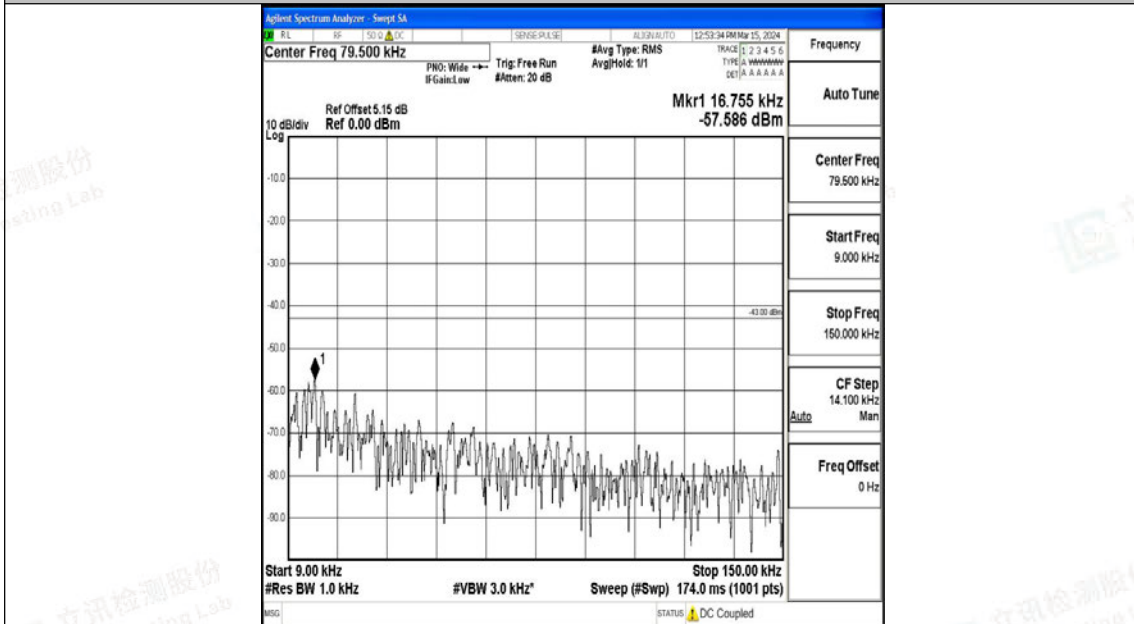

Band4\_15MHz\_QPSK\_20325\_1RB#0\_30~1000\_30~1000

Band4\_15MHz\_QPSK\_20325\_1RB#0\_1000~3000\_1000~3000

Band4\_15MHz\_QPSK\_20325\_1RB#0\_3000~20000\_3000~20000

Band4\_15MHz\_16QAM\_20325\_1RB#0\_0.009~0.15\_0.009~0.15