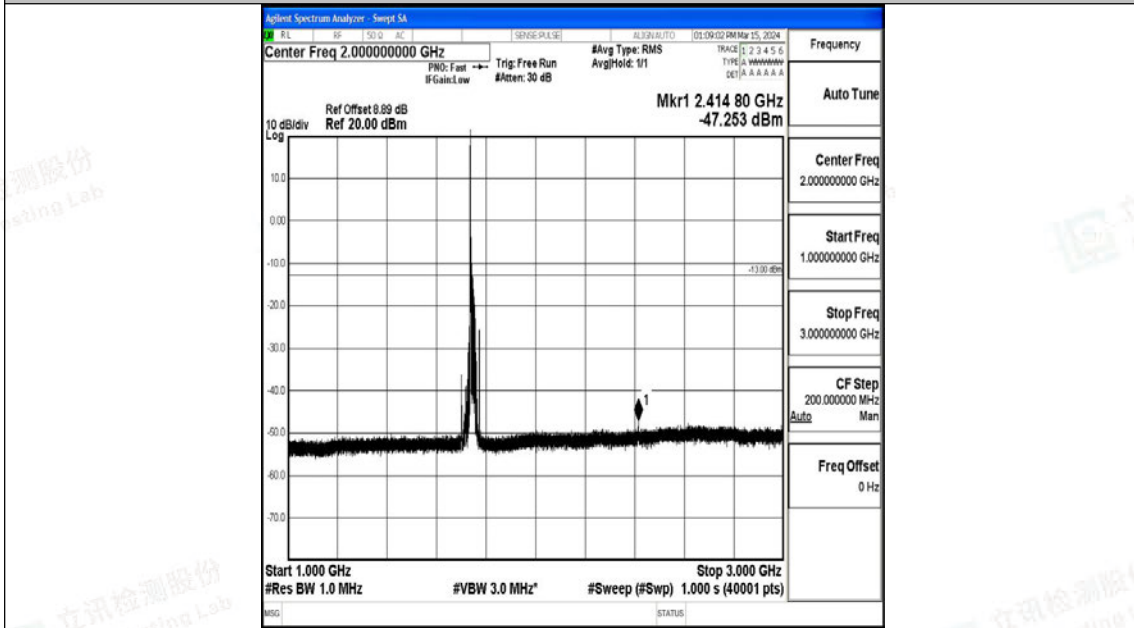

Band4\_20MHz\_QPSK\_20300\_1RB#0\_0.009~0.15\_0.009~0.15

Band4\_20MHz\_QPSK\_20300\_1RB#0\_0.15~30\_0.15~30

Band4\_20MHz\_QPSK\_20300\_1RB#0\_30~1000\_30~1000

Band4\_20MHz\_QPSK\_20300\_1RB#0\_1000~3000\_1000~3000