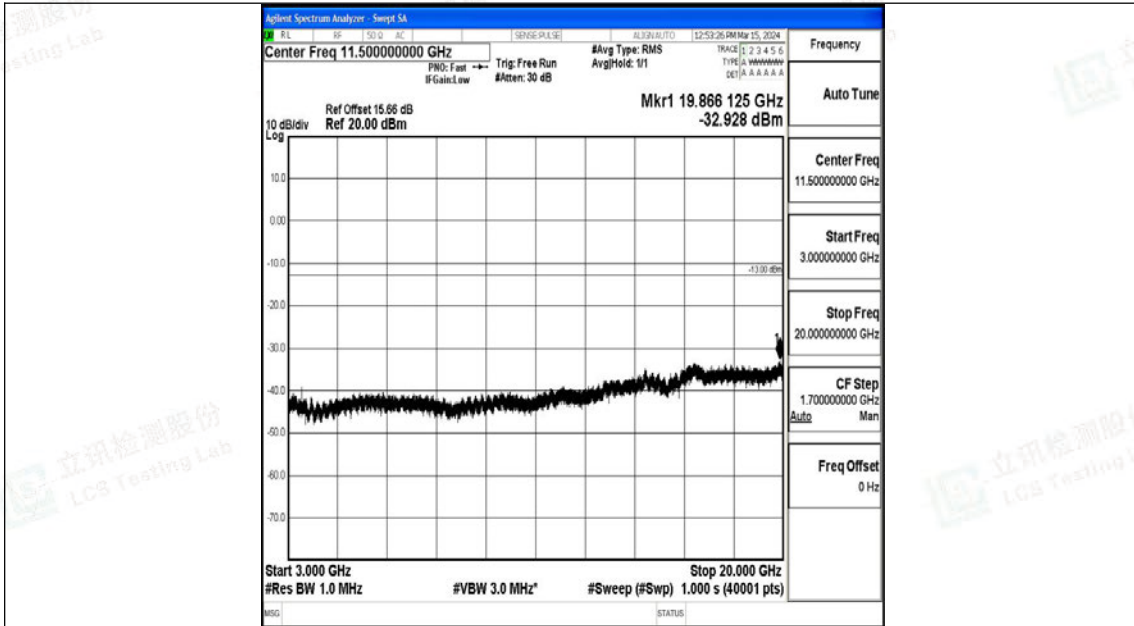

Band4_15MHz_QPSK_20325_1RB#0_1000~3000_1000~3000

Band4_15MHz_QPSK_20325_1RB#0_3000~20000_3000~20000