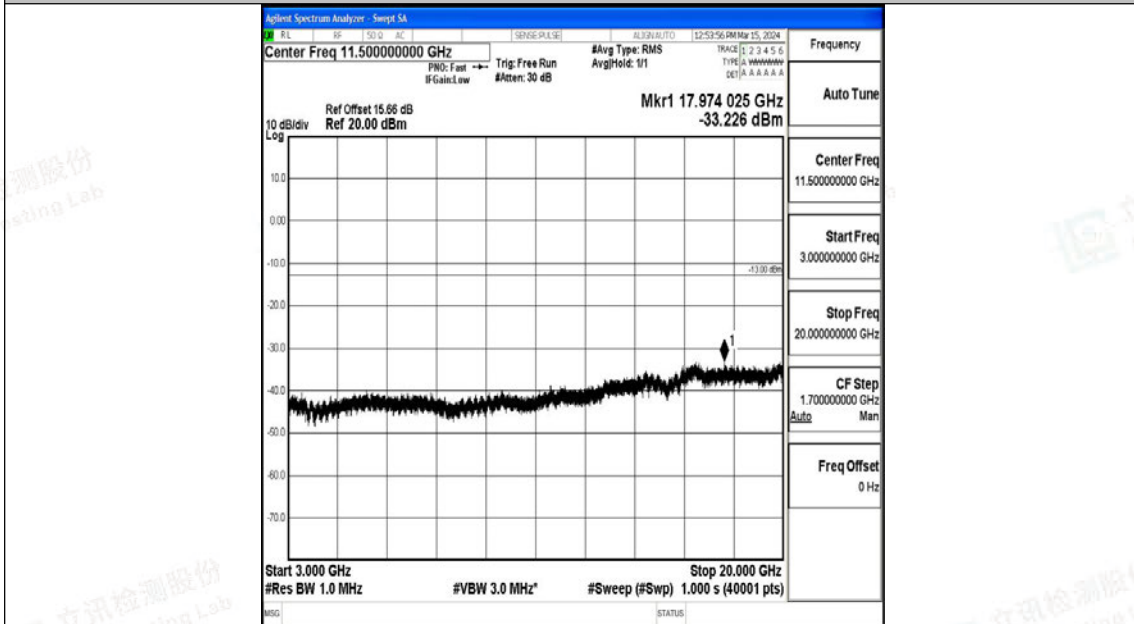

Band4\_15MHz\_16QAM\_20325\_1RB#0\_0.15~30\_0.15~30

Band4\_15MHz\_16QAM\_20325\_1RB#0\_30~1000\_30~1000

Band4\_15MHz\_16QAM\_20325\_1RB#0\_1000~3000\_1000~3000

Band4\_15MHz\_16QAM\_20325\_1RB#0\_3000~20000\_3000~20000