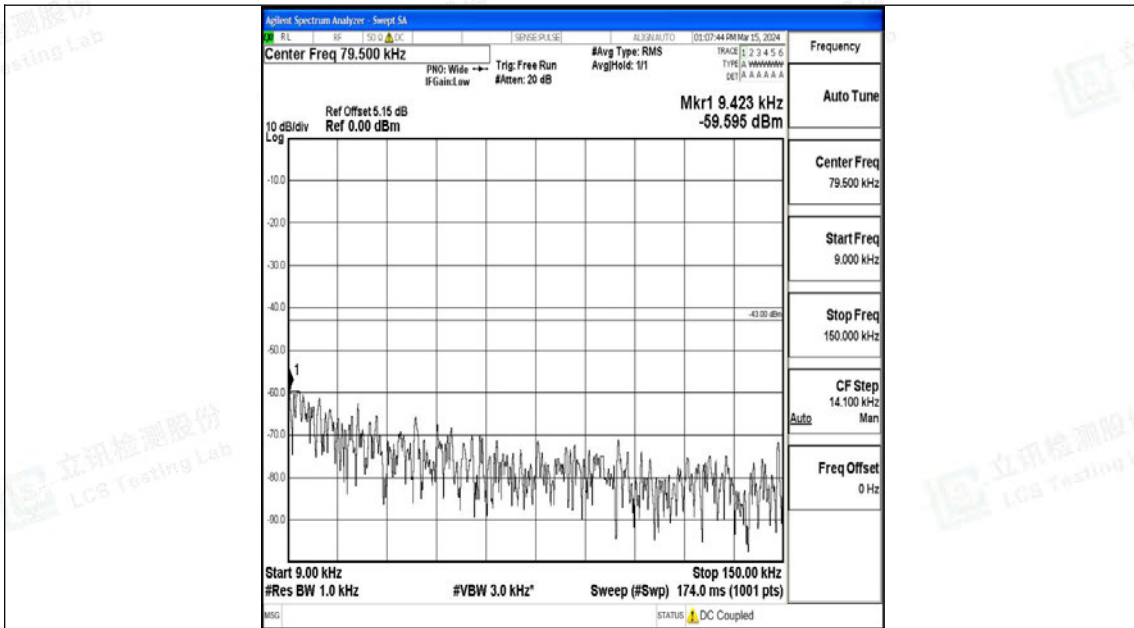

Band4_20MHz_16QAM_20050_1RB#0_3000~20000_3000~20000

Band4_20MHz_QPSK_20175_1RB#0_0.009~0.15_0.009~0.15