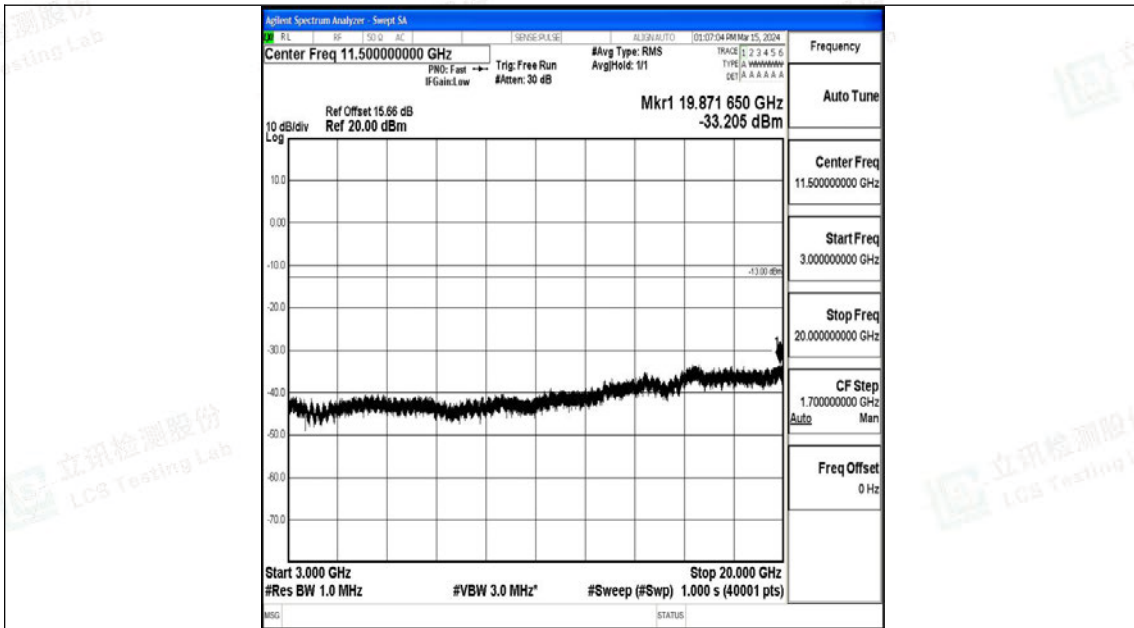

Band4\_20MHz\_QPSK\_20050\_1RB#0\_0.009~0.15\_0.009~0.15

Band4\_20MHz\_QPSK\_20050\_1RB#0\_0.15~30\_0.15~30

Band4\_20MHz\_QPSK\_20050\_1RB#0\_30~1000\_30~1000

Band4\_20MHz\_QPSK\_20050\_1RB#0\_1000~3000\_1000~3000