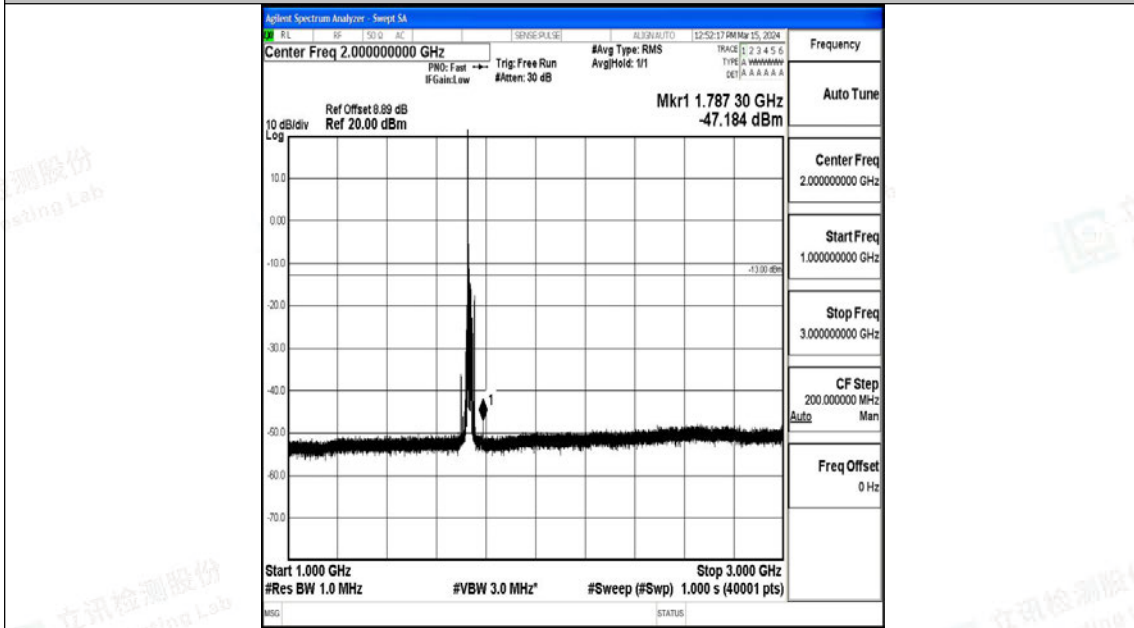

Band4\_15MHz\_QPSK\_20175\_1RB#0\_0.009~0.15\_0.009~0.15

Band4\_15MHz\_QPSK\_20175\_1RB#0\_0.15~30\_0.15~30

Band4\_15MHz\_QPSK\_20175\_1RB#0\_30~1000\_30~1000

Band4\_15MHz\_QPSK\_20175\_1RB#0\_1000~3000\_1000~3000