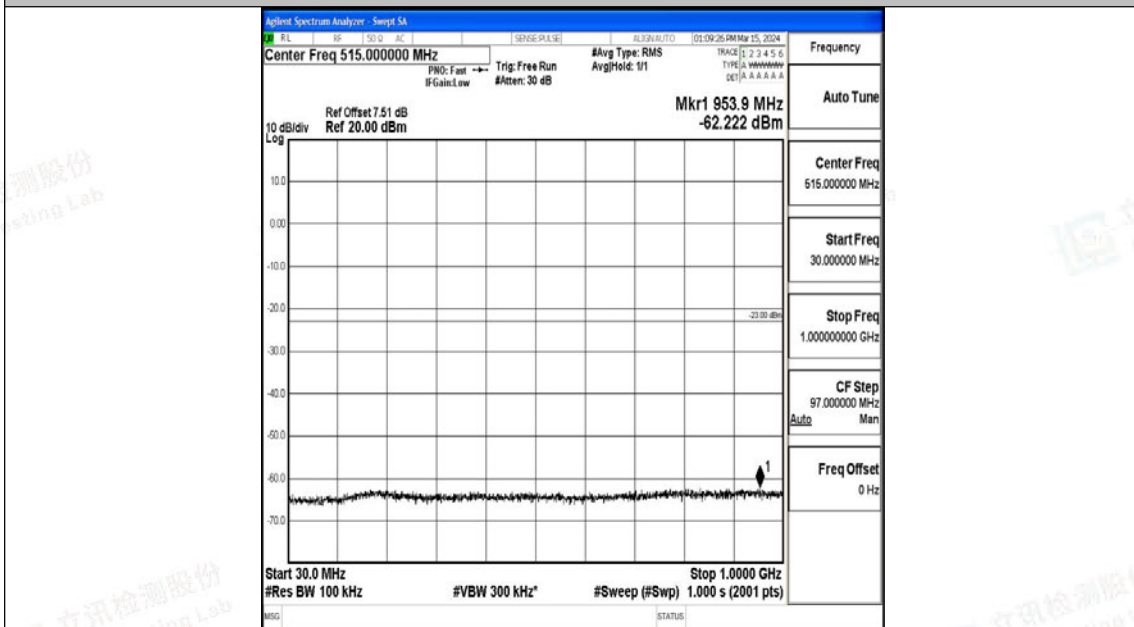

Band4\_20MHz\_QPSK\_20300\_1RB#0\_3000~20000\_3000~20000

Band4\_20MHz\_16QAM\_20300\_1RB#0\_0.009~0.15\_0.009~0.15

Band4\_20MHz\_16QAM\_20300\_1RB#0\_0.15~30\_0.15~30

Band4\_20MHz\_16QAM\_20300\_1RB#0\_30~1000\_30~1000