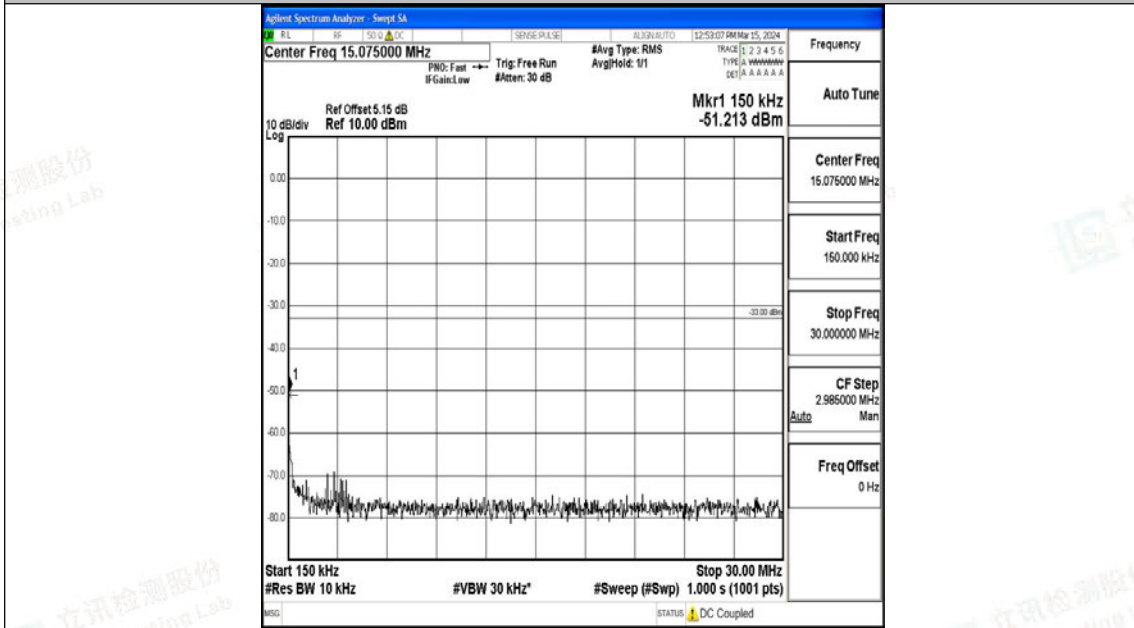

Band4\_15MHz\_16QAM\_20175\_1RB#0\_1000~3000\_1000~3000

Band4\_15MHz\_16QAM\_20175\_1RB#0\_3000~20000\_3000~20000

Band4\_15MHz\_QPSK\_20325\_1RB#0\_0.009~0.15\_0.009~0.15

Band4\_15MHz\_QPSK\_20325\_1RB#0\_0.15~30\_0.15~30