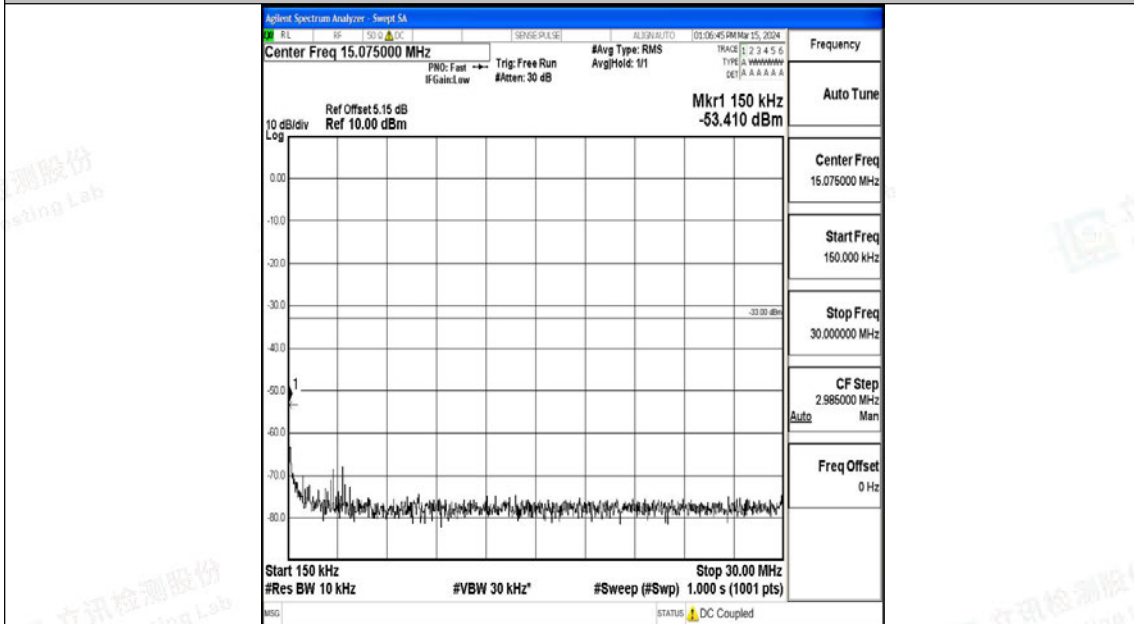

Band4\_20MHz\_QPSK\_20050\_1RB#0\_0.009~0.15\_0.009~0.15

Band4\_20MHz\_QPSK\_20050\_1RB#0\_0.15~30\_0.15~30

Band4\_20MHz\_QPSK\_20050\_1RB#0\_30~1000\_30~1000

Band4\_20MHz\_QPSK\_20050\_1RB#0\_1000~3000\_1000~3000