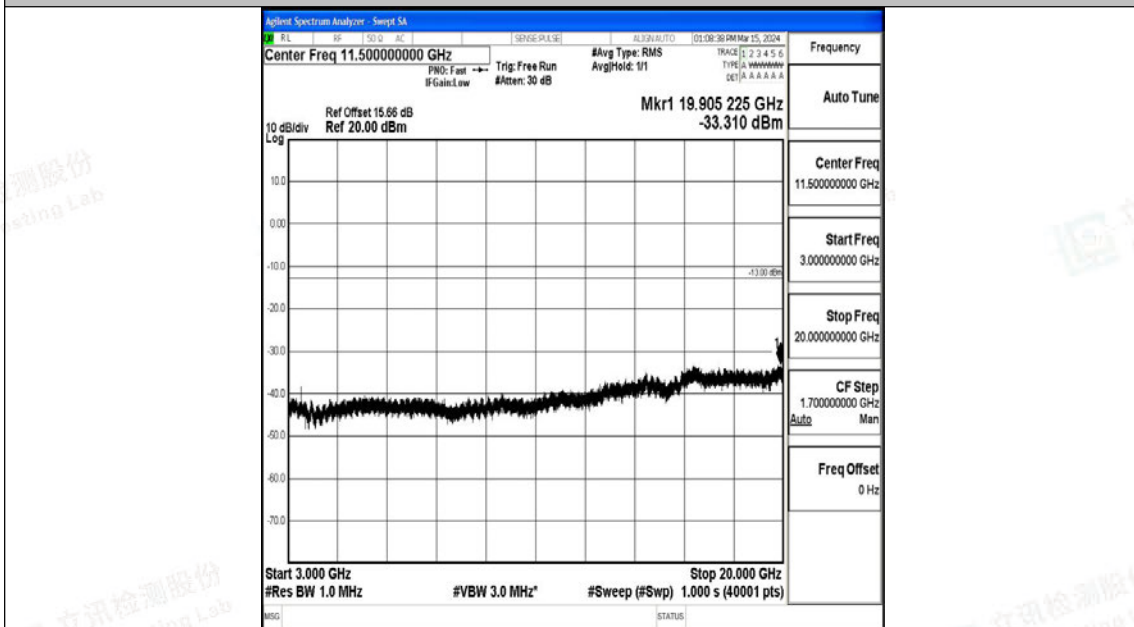

Band4\_20MHz\_16QAM\_20175\_1RB#0\_0.15~30\_0.15~30

Band4\_20MHz\_16QAM\_20175\_1RB#0\_30~1000\_30~1000

Band4\_20MHz\_16QAM\_20175\_1RB#0\_1000~3000\_1000~3000

Band4\_20MHz\_16QAM\_20175\_1RB#0\_3000~20000\_3000~20000