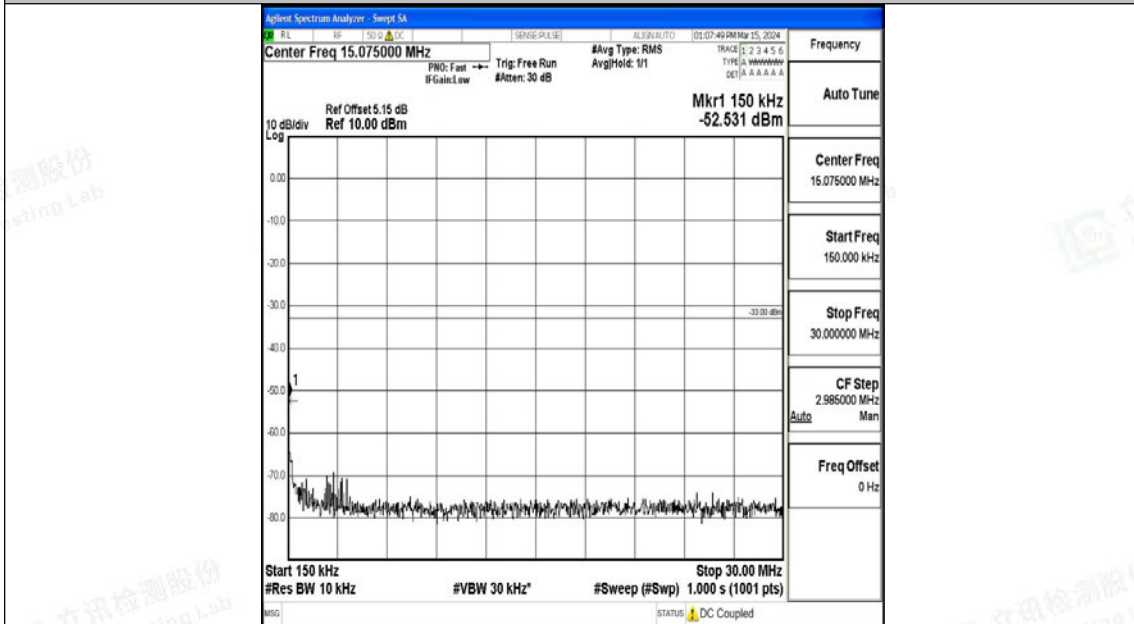

Band4\_20MHz\_16QAM\_20050\_1RB#0\_1000~3000\_1000~3000

Band4\_20MHz\_16QAM\_20050\_1RB#0\_3000~20000\_3000~20000

Band4\_20MHz\_QPSK\_20175\_1RB#0\_0.009~0.15\_0.009~0.15

Band4\_20MHz\_QPSK\_20175\_1RB#0\_0.15~30\_0.15~30