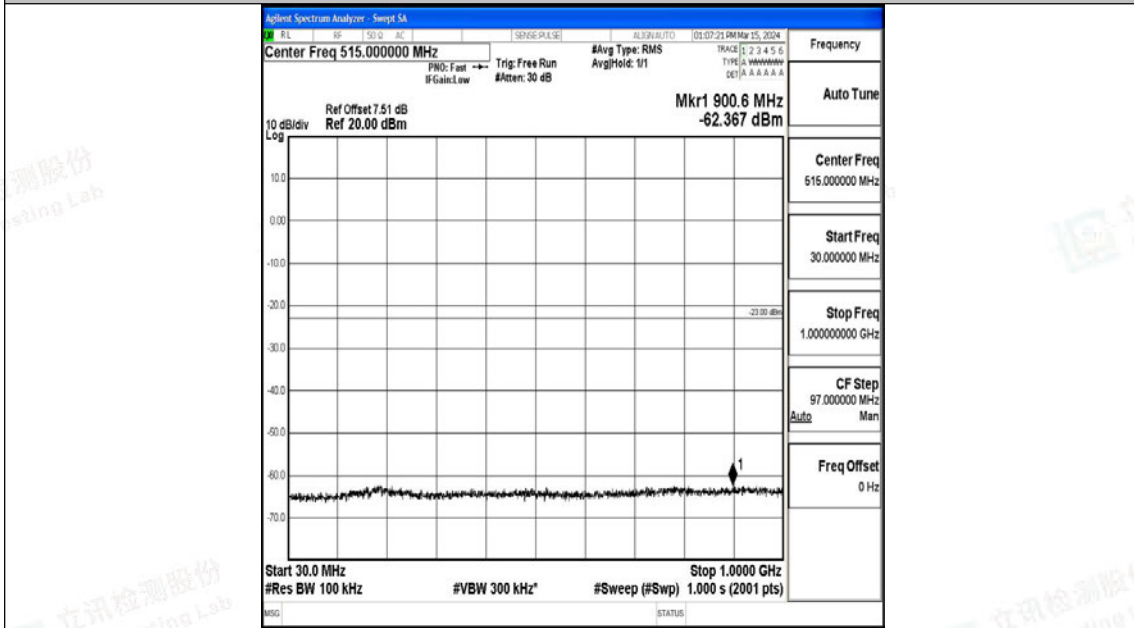

Band4\_20MHz\_QPSK\_20050\_1RB#0\_3000~20000\_3000~20000

Band4\_20MHz\_16QAM\_20050\_1RB#0\_0.009~0.15\_0.009~0.15

Band4\_20MHz\_16QAM\_20050\_1RB#0\_0.15~30\_0.15~30

Band4\_20MHz\_16QAM\_20050\_1RB#0\_30~1000\_30~1000