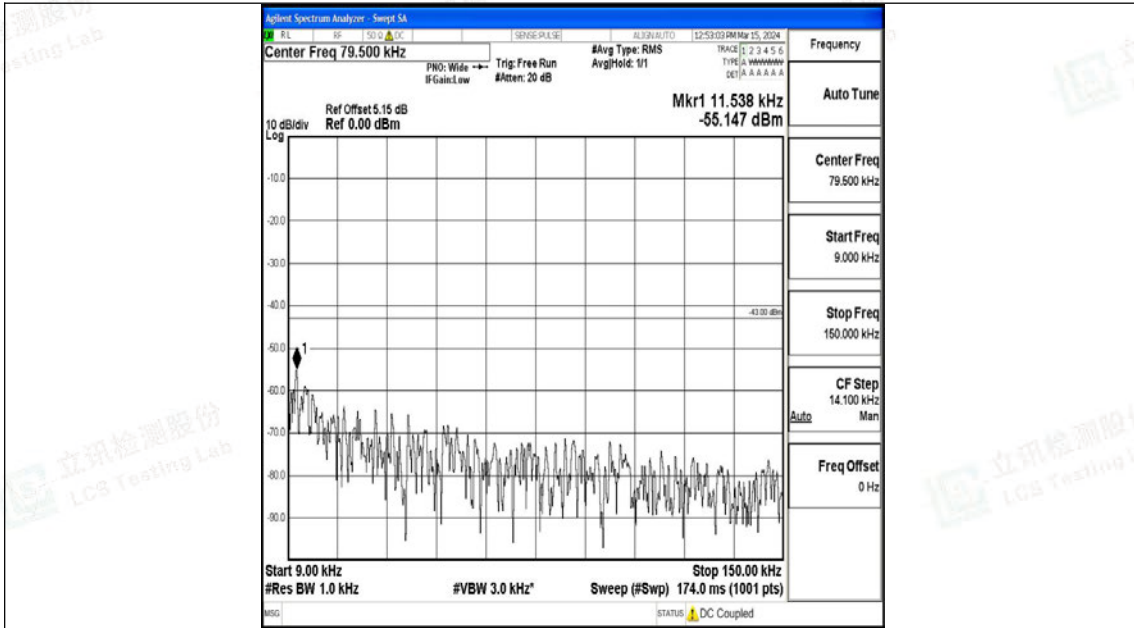

Band4_15MHz_16QAM_20175_1RB#0_3000~20000_3000~20000

Band4_15MHz_QPSK_20325_1RB#0_0.009~0.15_0.009~0.15