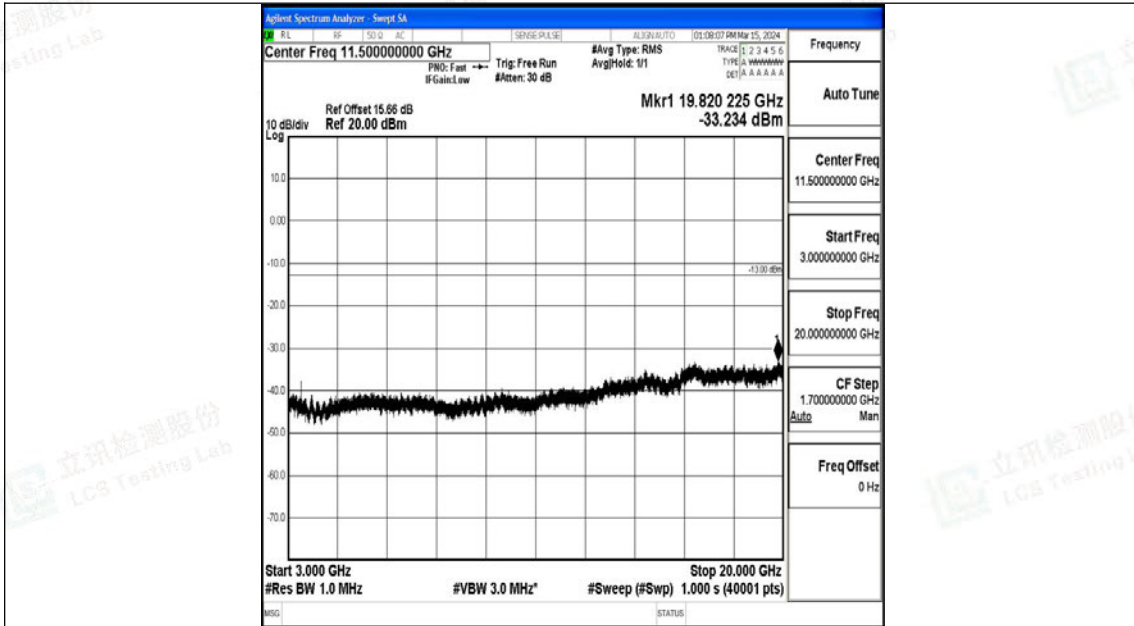

Band4_20MHz_QPSK_20175_1RB#0_1000~3000_1000~3000

Band4_20MHz_QPSK_20175_1RB#0_3000~20000_3000~20000