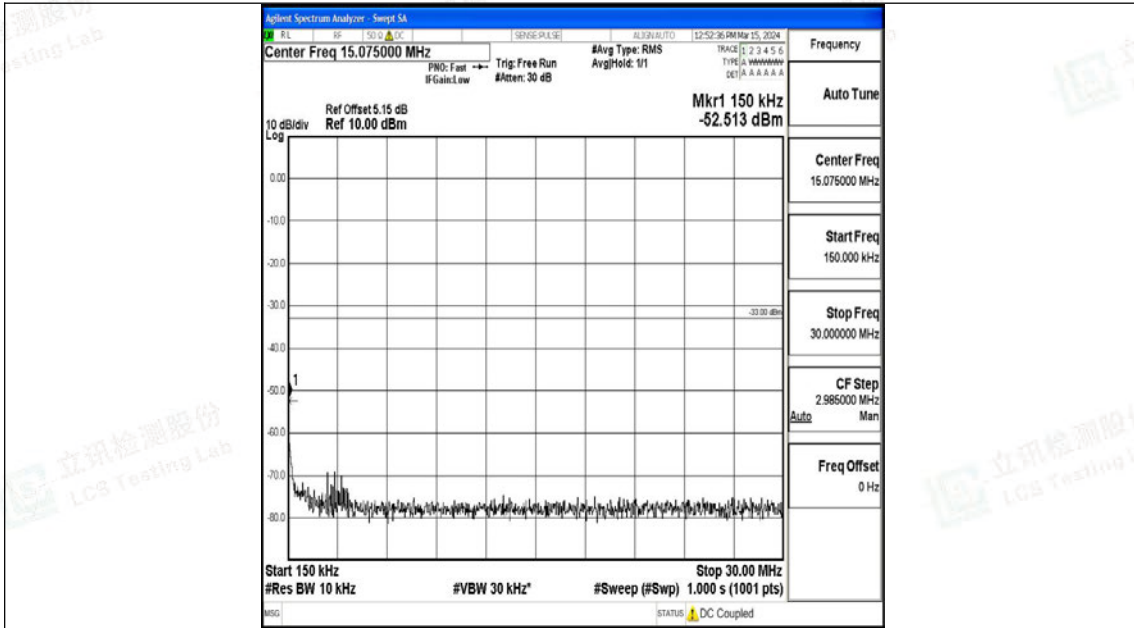

Band4_15MHz_16QAM_20175_1RB#0_0.009~0.15_0.009~0.15

Band4_15MHz_16QAM_20175_1RB#0_0.15~30_0.15~30