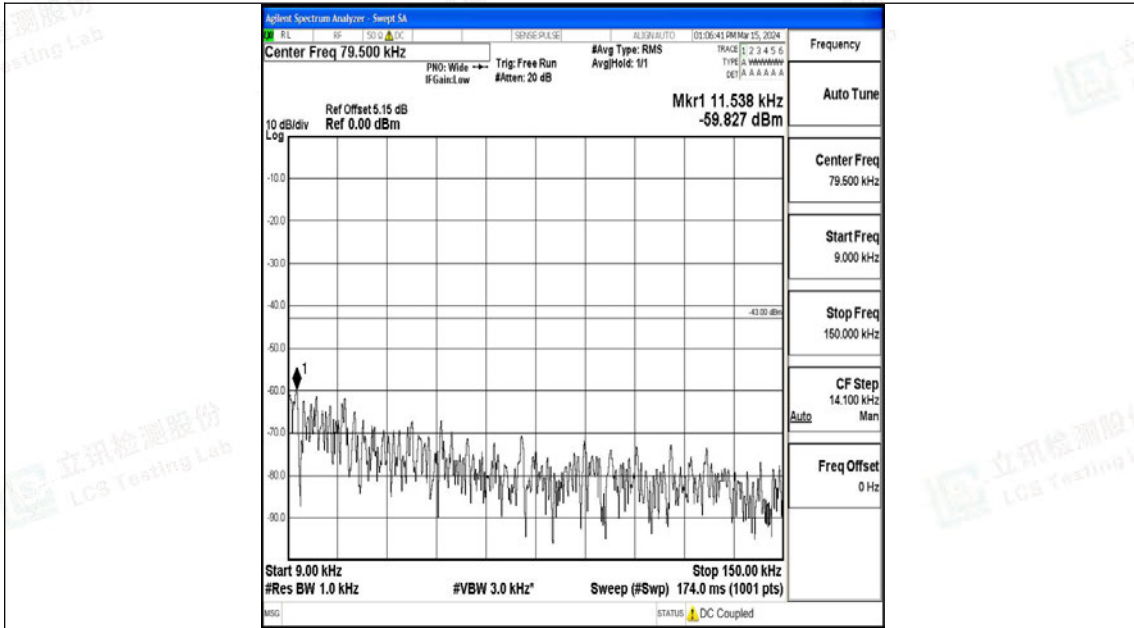

Band4\_20MHz\_QPSK\_20050\_1RB#0\_0.009~0.15\_0.009~0.15

Band4\_20MHz\_QPSK\_20050\_1RB#0\_0.15~30\_0.15~30

Band4\_20MHz\_QPSK\_20050\_1RB#0\_30~1000\_30~1000

Band4\_20MHz\_QPSK\_20050\_1RB#0\_1000~3000\_1000~3000