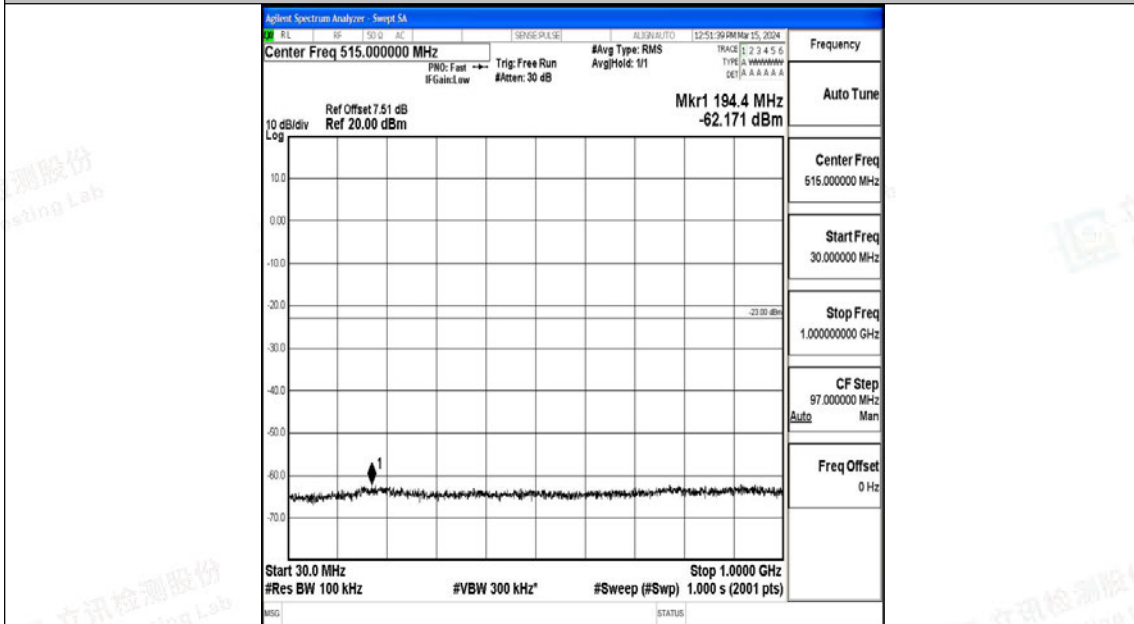

Band4_15MHz_16QAM_20025_1RB#0_0.15~30_0.15~30

Band4_15MHz_16QAM_20025_1RB#0_30~1000_30~1000