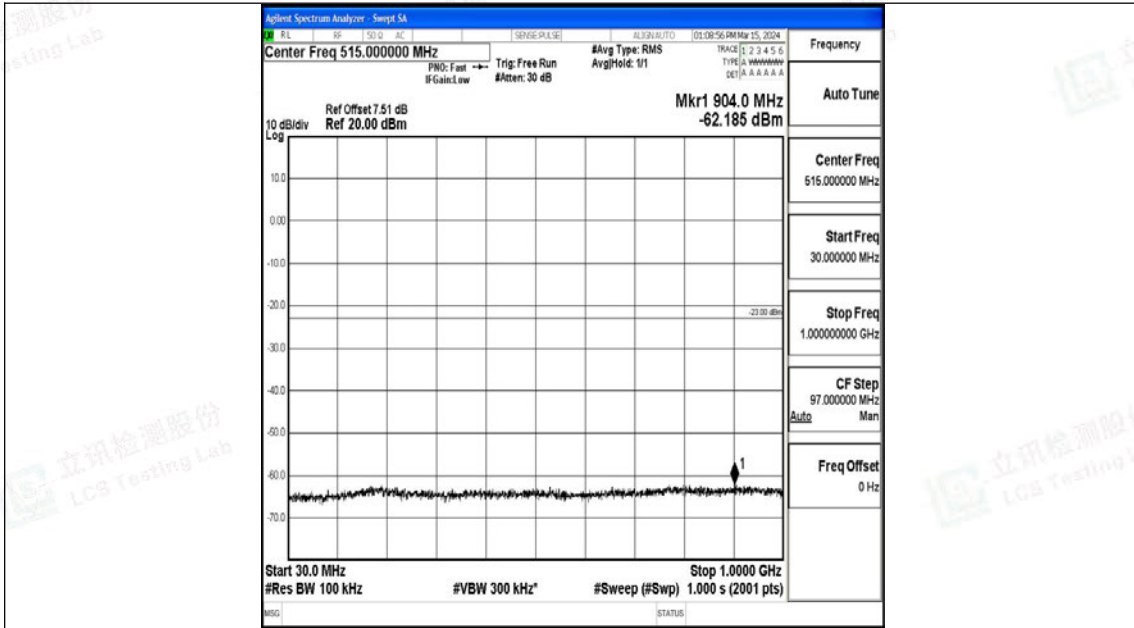

Band4_20MHz_QPSK_20300_1RB#0_0.15~30_0.15~30

Band4_20MHz_QPSK_20300_1RB#0_30~1000_30~1000