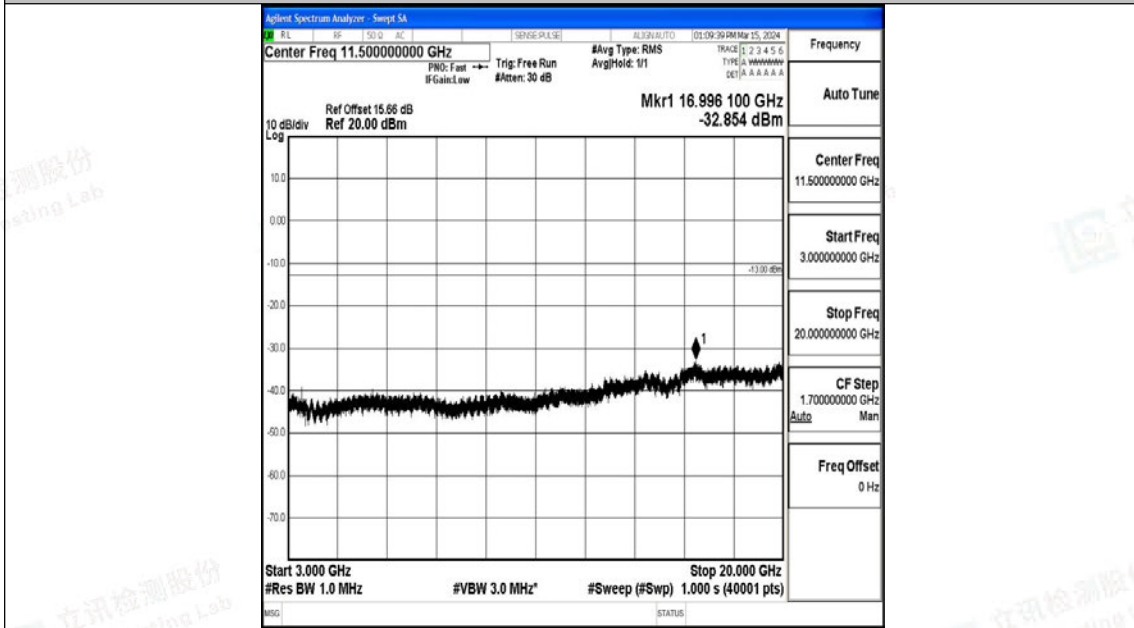

Band4_20MHz_16QAM_20300_1RB#0_1000~3000_1000~3000

Band4_20MHz_16QAM_20300_1RB#0_3000~20000_3000~20000