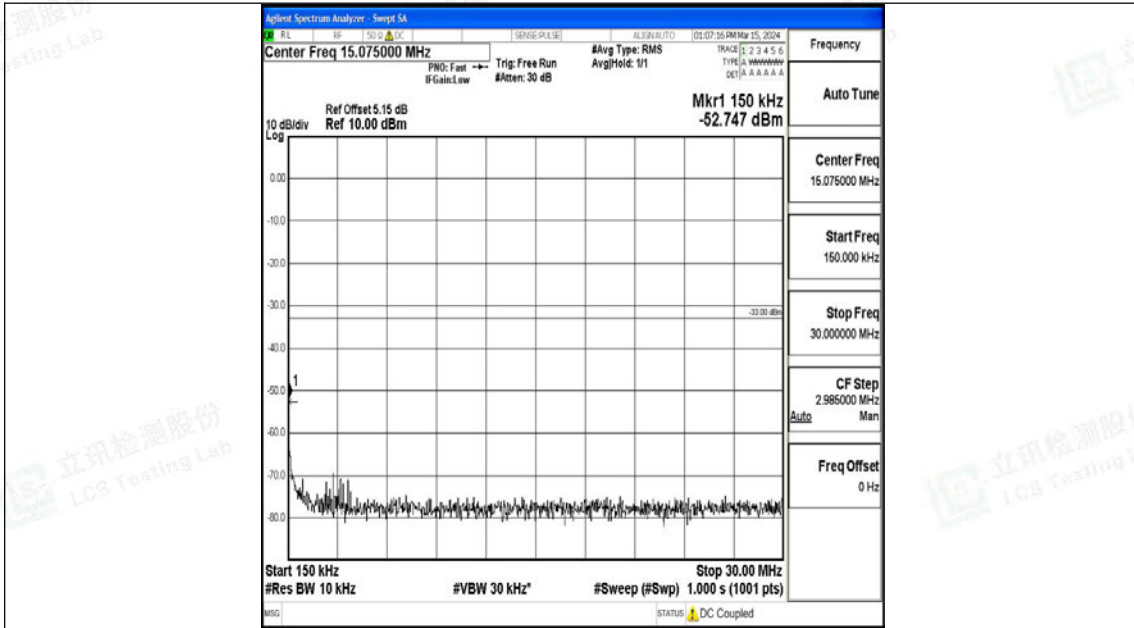

Band4_20MHz_16QAM_20050_1RB#0_0.009~0.15_0.009~0.15

Band4_20MHz_16QAM_20050_1RB#0_0.15~30_0.15~30