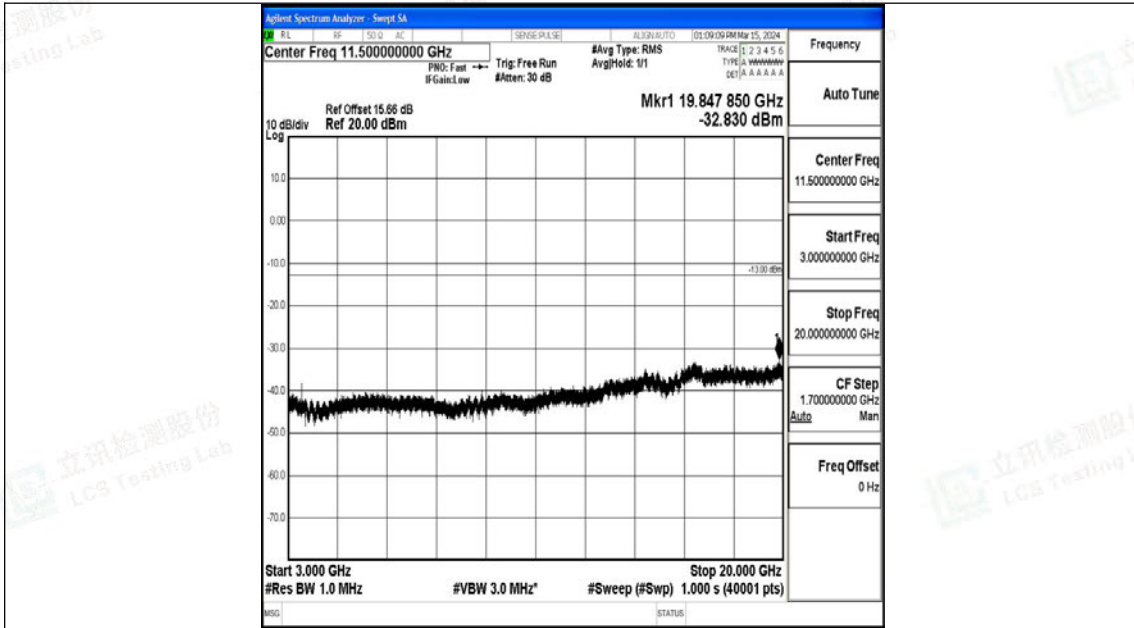

Band4\_20MHz\_QPSK\_20300\_1RB#0\_0.009~0.15\_0.009~0.15

Band4\_20MHz\_QPSK\_20300\_1RB#0\_0.15~30\_0.15~30

Band4\_20MHz\_QPSK\_20300\_1RB#0\_30~1000\_30~1000

Band4\_20MHz\_QPSK\_20300\_1RB#0\_1000~3000\_1000~3000