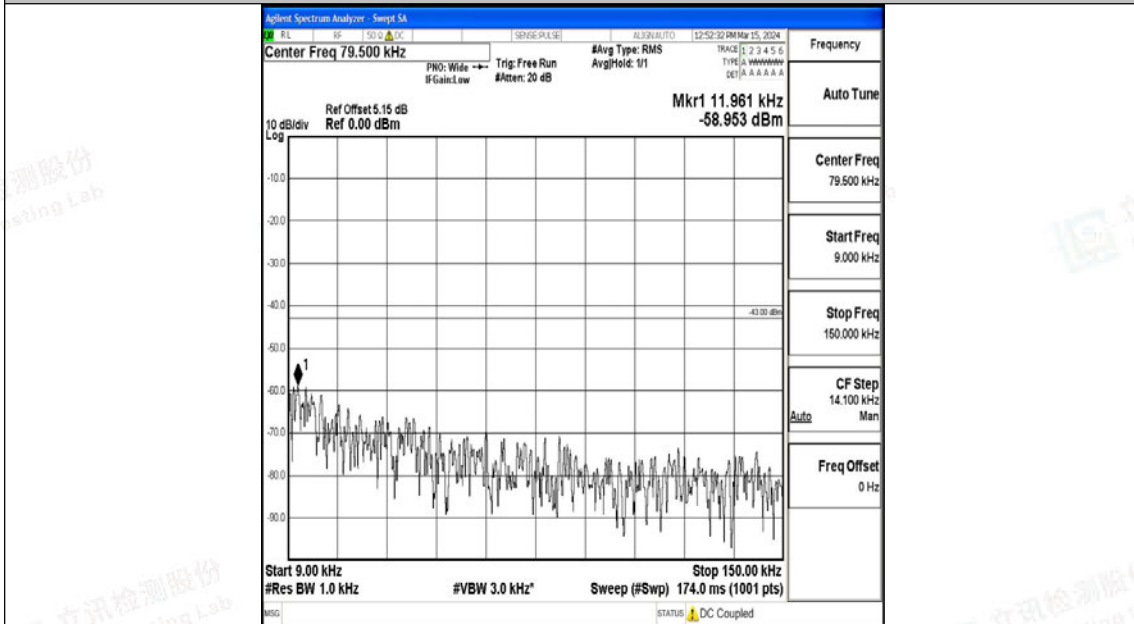

Band4_15MHz_QPSK_20175_1RB#0_3000~20000_3000~20000

Band4_15MHz_16QAM_20175_1RB#0_0.009~0.15_0.009~0.15