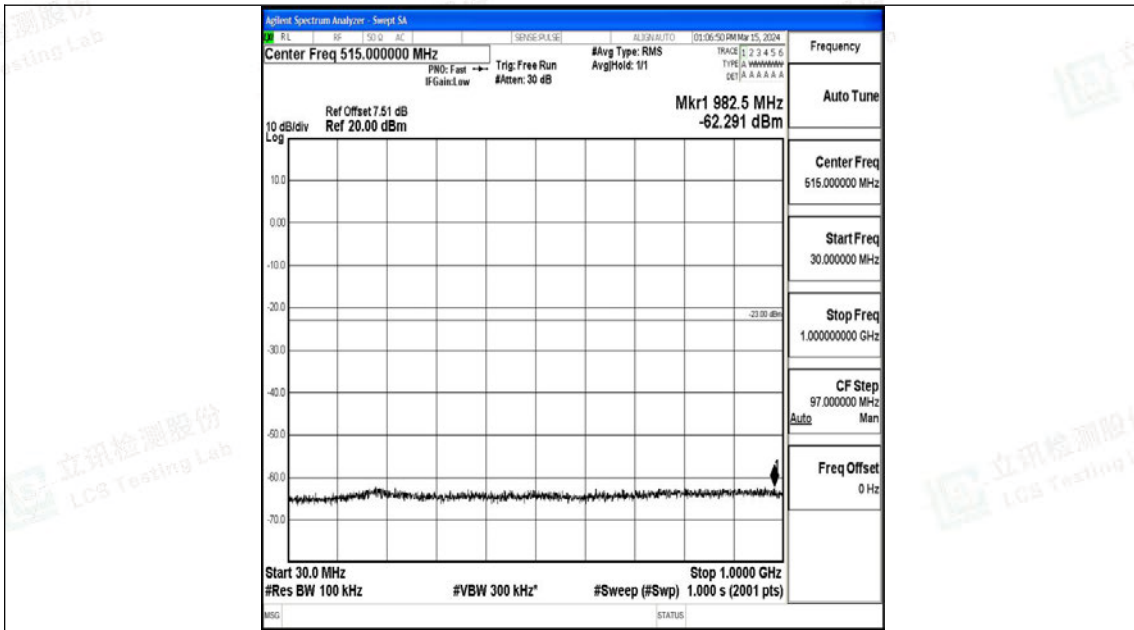

Band4\_20MHz\_QPSK\_20050\_1RB#0\_0.009~0.15\_0.009~0.15

Band4\_20MHz\_QPSK\_20050\_1RB#0\_0.15~30\_0.15~30

Band4\_20MHz\_QPSK\_20050\_1RB#0\_30~1000\_30~1000

Band4\_20MHz\_QPSK\_20050\_1RB#0\_1000~3000\_1000~3000