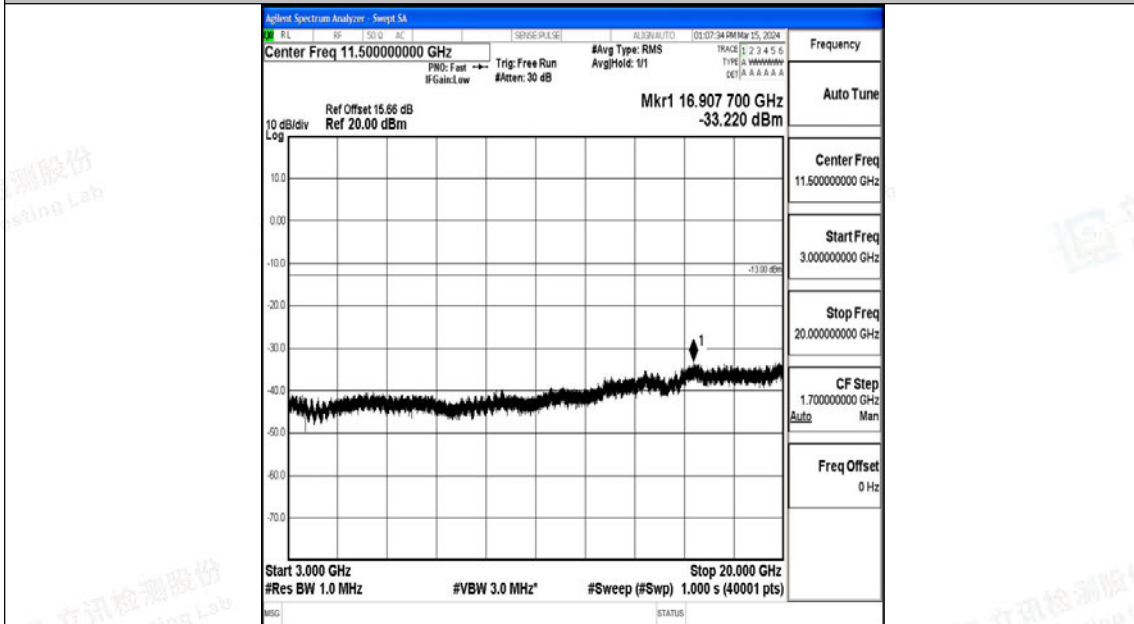

Band4_20MHz_16QAM_20050_1RB#0_1000~3000_1000~3000

Band4_20MHz_16QAM_20050_1RB#0_3000~20000_3000~20000