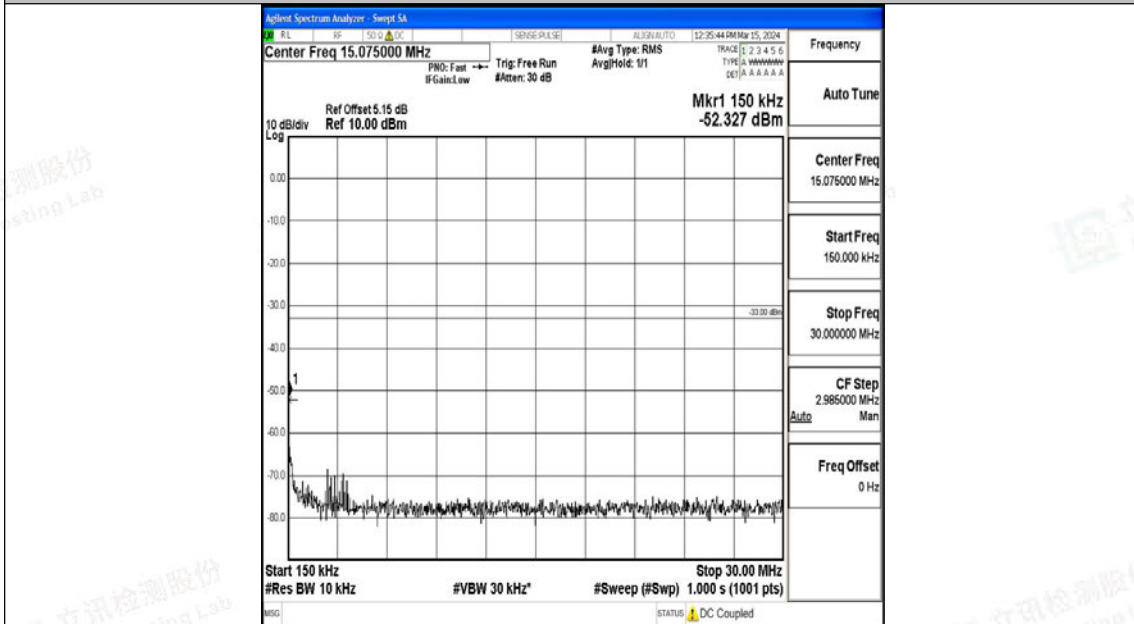

Band4_10MHz_QPSK_20175_1RB#0_0.009~0.15_0.009~0.15

Band4_10MHz_QPSK_20175_1RB#0_0.15~30_0.15~30