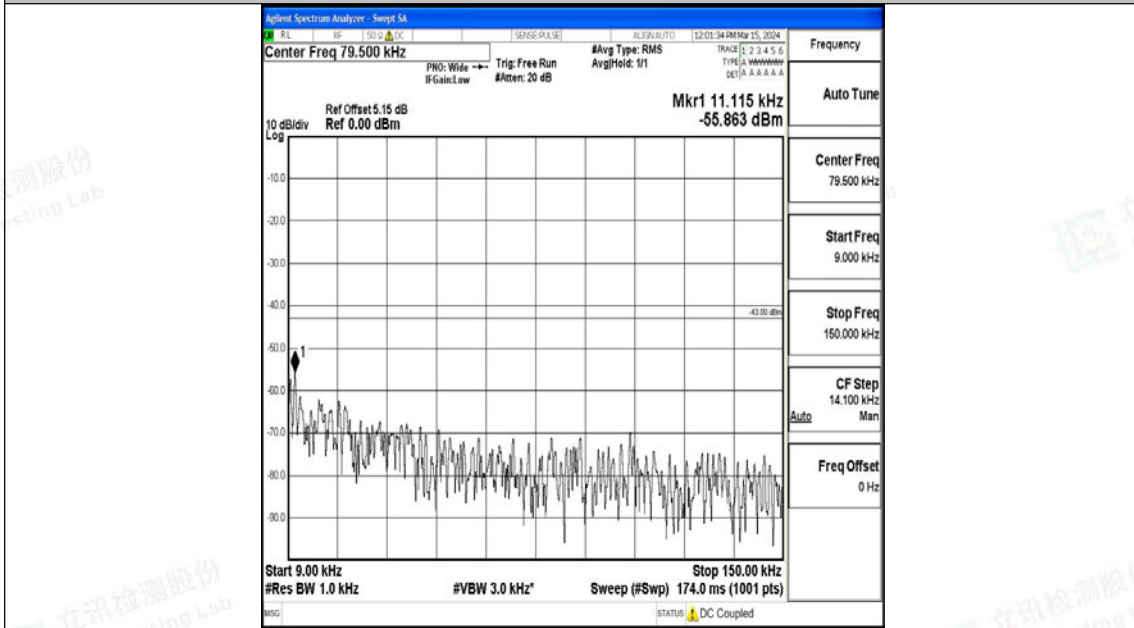

Band4_3MHz_QPSK_20175_1RB#0_3000~20000_3000~20000

Band4_3MHz_16QAM_20175_1RB#0_0.009~0.15_0.009~0.15