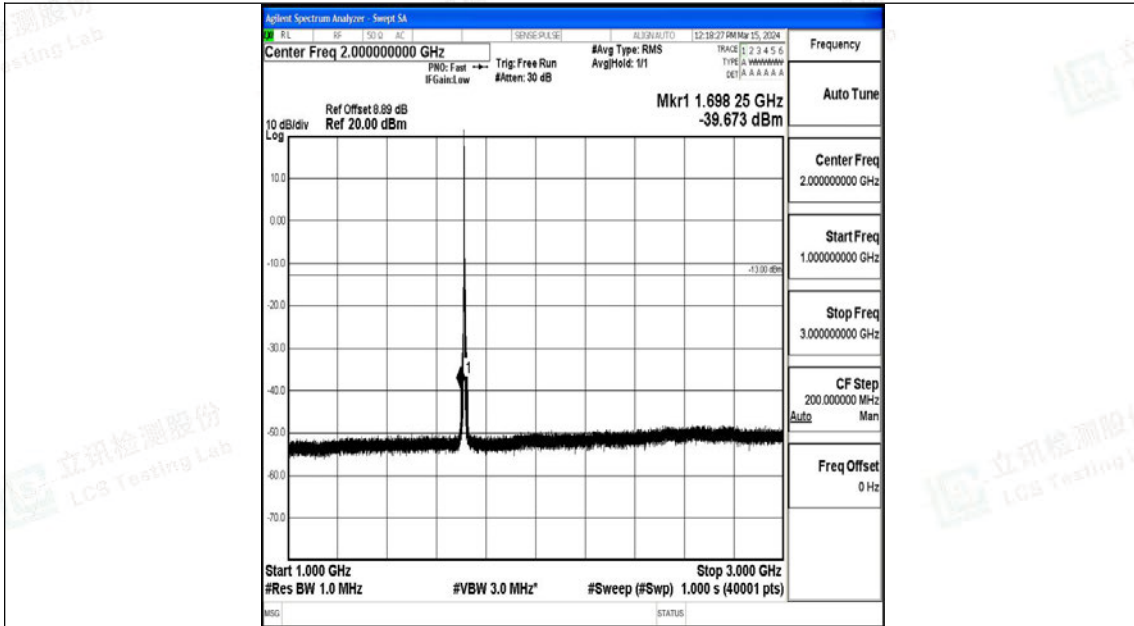

Band4_5MHz_QPSK_19975_1RB#0_3000~20000_3000~20000

Band4_5MHz_16QAM_19975_1RB#0_0.009~0.15_0.009~0.15

Band4_5MHz_16QAM_19975_1RB#0_0.15~30_0.15~30

Band4_5MHz_16QAM_19975_1RB#0_30~1000_30~1000

Band4_5MHz_16QAM_19975_1RB#0_1000~3000_1000~3000