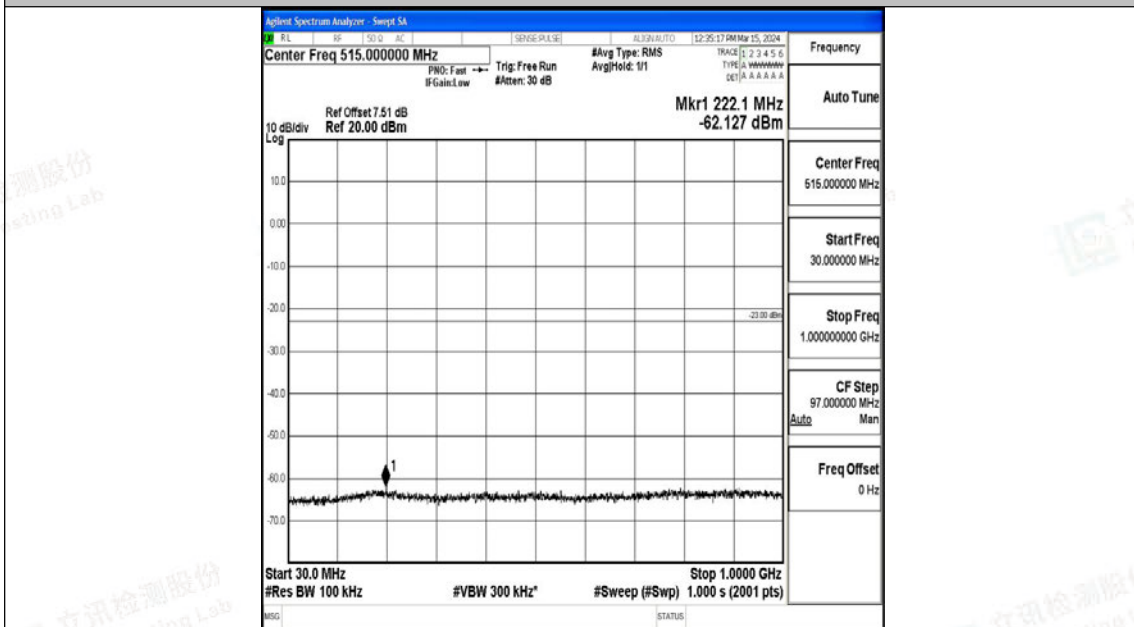

Band4_10MHz_QPSK_20000_1RB#0_3000~20000_3000~20000

Band4_10MHz_16QAM_20000_1RB#0_0.009~0.15_0.009~0.15

Band4_10MHz_16QAM_20000_1RB#0_0.15~30_0.15~30

Band4_10MHz_16QAM_20000_1RB#0_30~1000_30~1000

Band4_10MHz_16QAM_20000_1RB#0_1000~3000_1000~3000