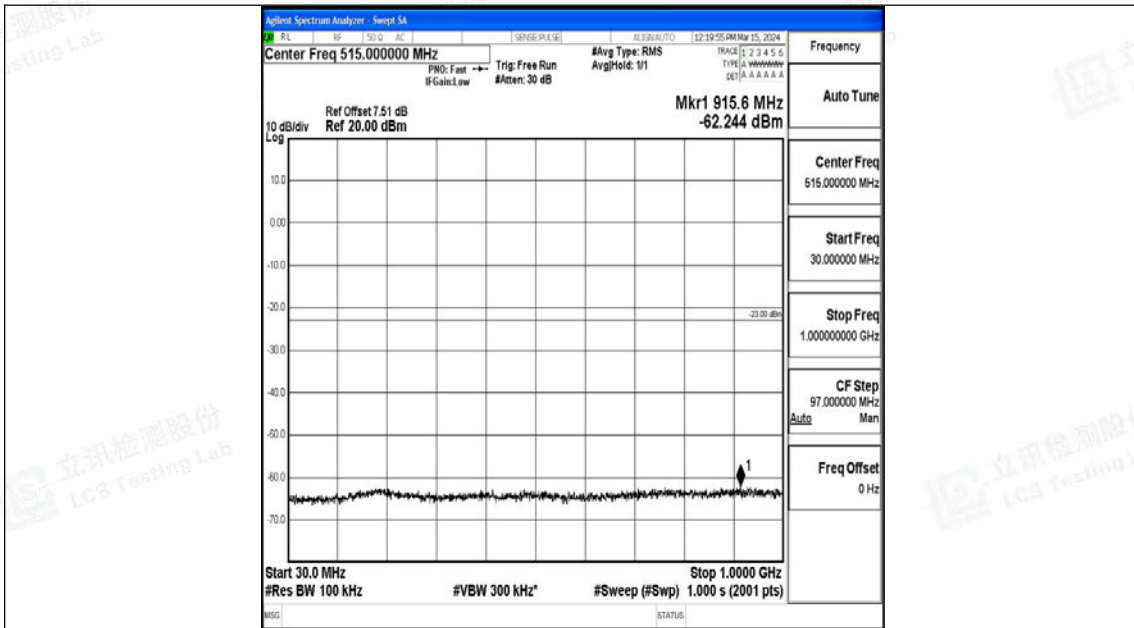

Band4_5MHz_16QAM_20175_1RB#0_3000~20000_3000~20000

Band4_5MHz_QPSK_20375_1RB#0_0.009~0.15_0.009~0.15

Band4_5MHz_QPSK_20375_1RB#0_0.15~30_0.15~30

Band4_5MHz_QPSK_20375_1RB#0_30~1000_30~1000

Band4_5MHz_QPSK_20375_1RB#0_1000~3000_1000~3000