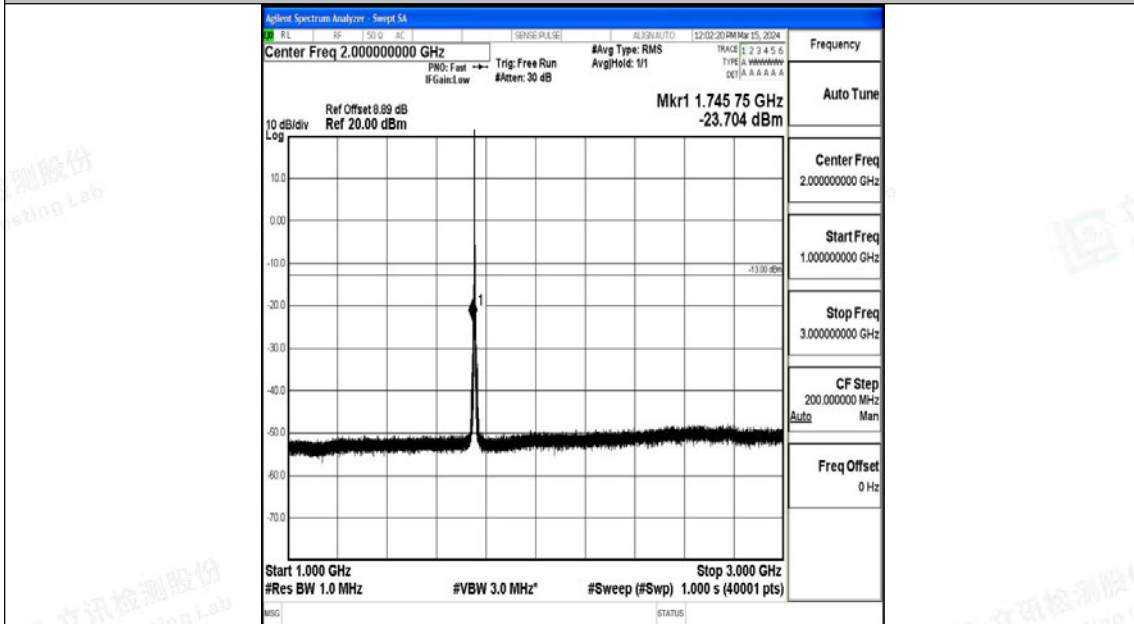

Band4_3MHz_16QAM_20175_1RB#0_3000~20000_3000~20000

Band4_3MHz_QPSK_20385_1RB#0_0.009~0.15_0.009~0.15

Band4_3MHz_QPSK_20385_1RB#0_0.15~30_0.15~30

Band4_3MHz_QPSK_20385_1RB#0_30~1000_30~1000

Band4_3MHz_QPSK_20385_1RB#0_1000~3000_1000~3000