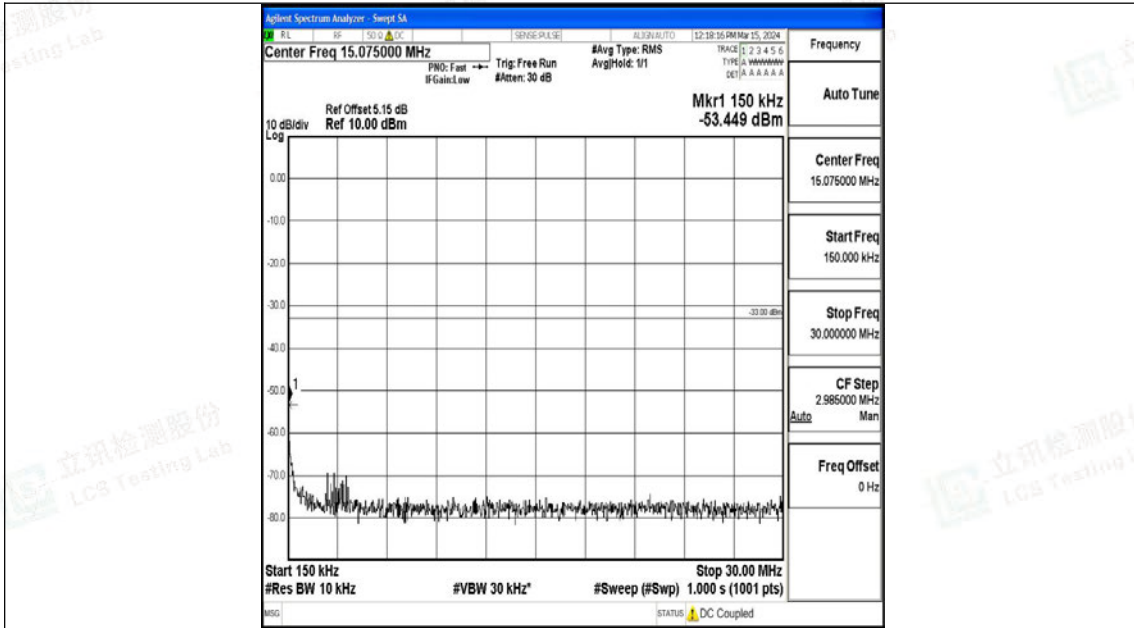

Band4_5MHz_16QAM_19975_1RB#0_0.009~0.15_0.009~0.15

Band4_5MHz_16QAM_19975_1RB#0_0.15~30_0.15~30