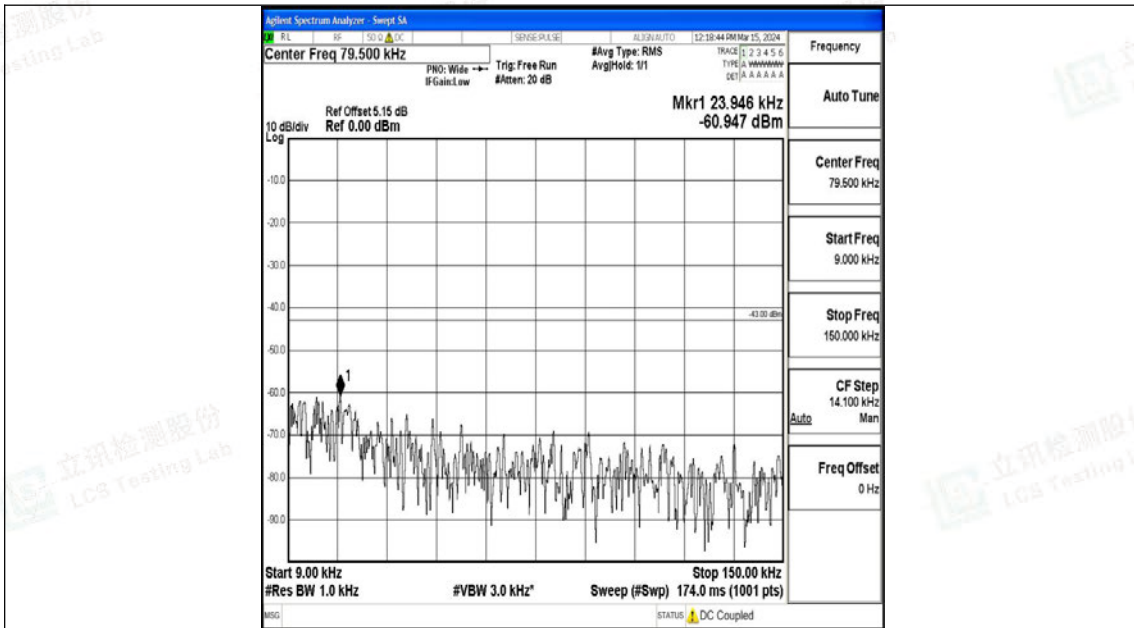

Band4_5MHz_16QAM_19975_1RB#0_3000~20000_3000~20000

Band4_5MHz_QPSK_20175_1RB#0_0.009~0.15_0.009~0.15