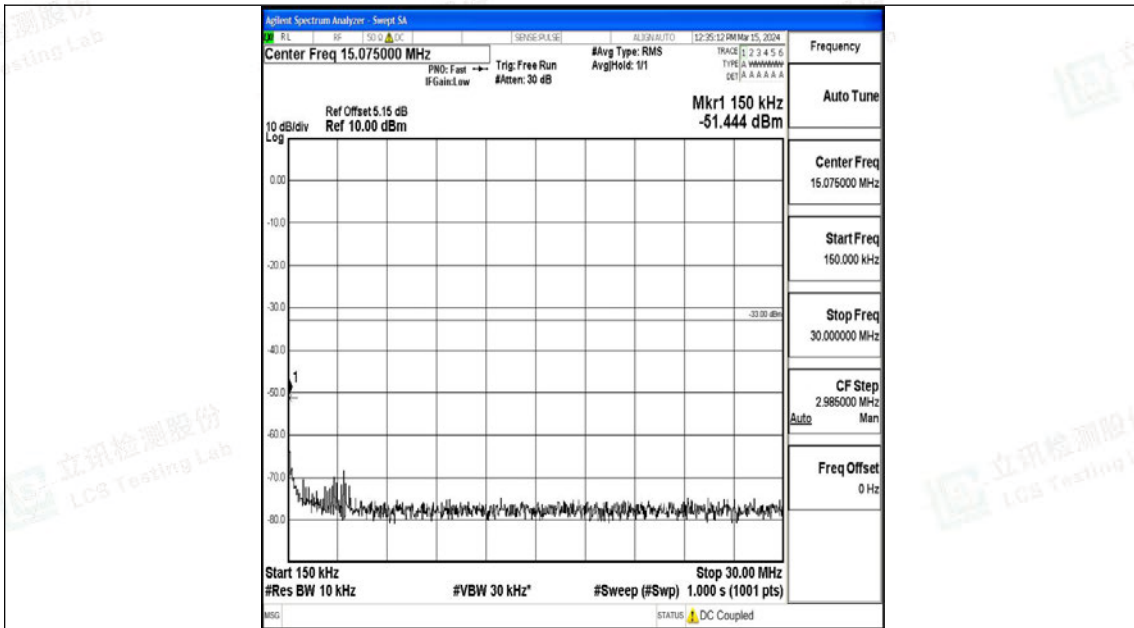

Band4_10MHz_16QAM_20000_1RB#0_0.009~0.15_0.009~0.15

Band4_10MHz_16QAM_20000_1RB#0_0.15~30_0.15~30