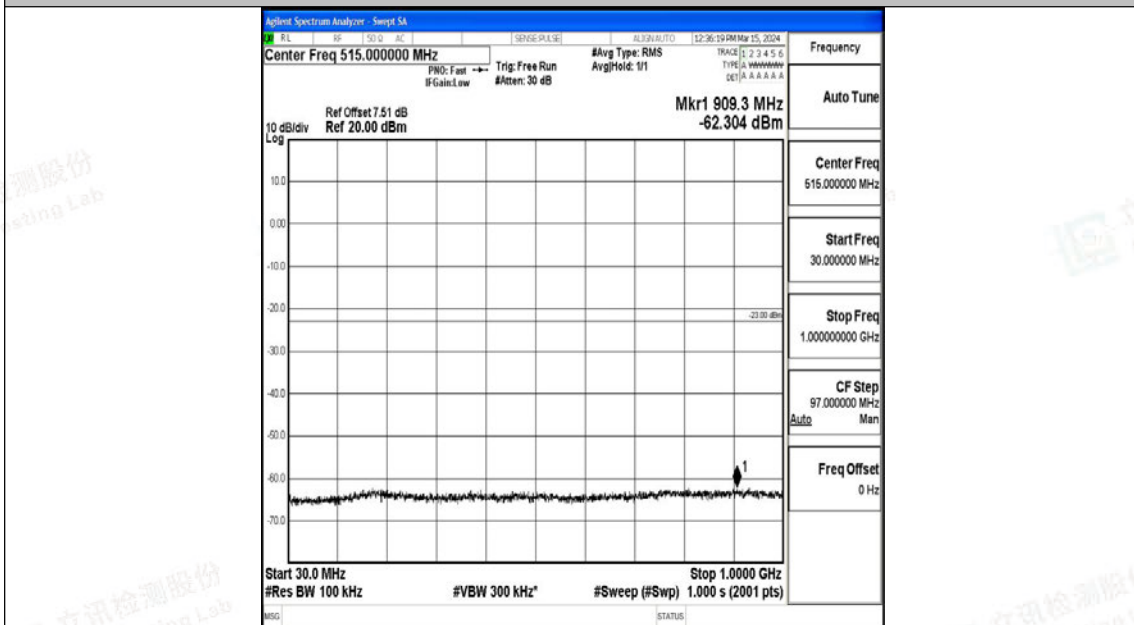

Band4_10MHz_QPSK_20175_1RB#0_3000~20000_3000~20000

Band4_10MHz_16QAM_20175_1RB#0_0.009~0.15_0.009~0.15

Band4_10MHz_16QAM_20175_1RB#0_0.15~30_0.15~30

Band4_10MHz_16QAM_20175_1RB#0_30~1000_30~1000

Band4_10MHz_16QAM_20175_1RB#0_1000~3000_1000~3000