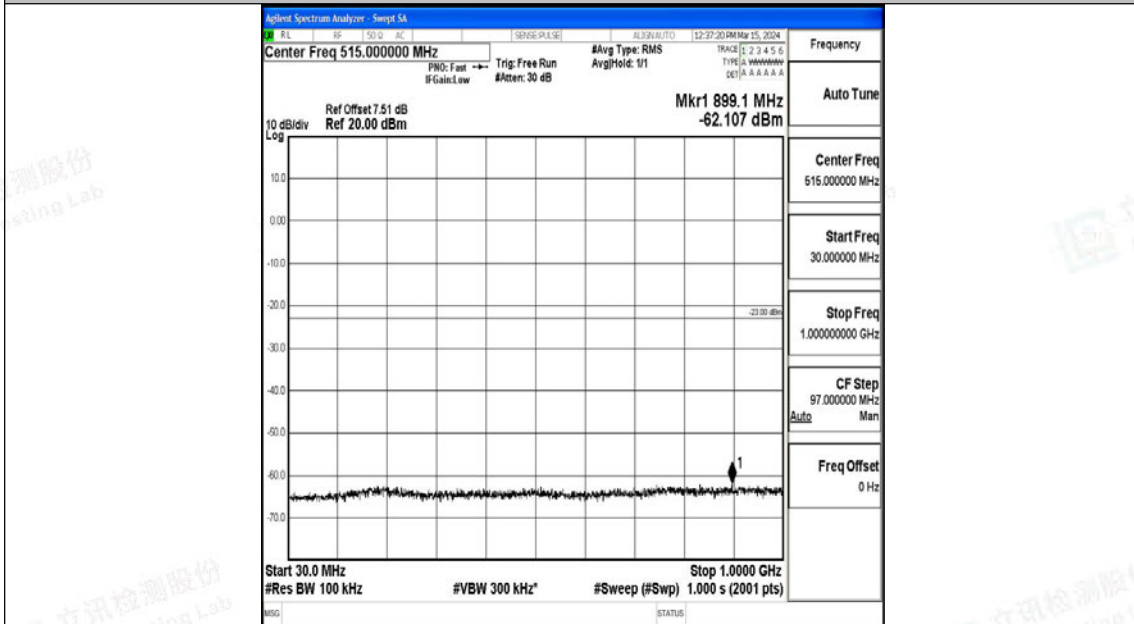

Band4_10MHz_QPSK_20350_1RB#0_3000~20000_3000~20000

Band4_10MHz_16QAM_20350_1RB#0_0.009~0.15_0.009~0.15

Band4_10MHz_16QAM_20350_1RB#0_0.15~30_0.15~30

Band4_10MHz_16QAM_20350_1RB#0_30~1000_30~1000

Band4_10MHz_16QAM_20350_1RB#0_1000~3000_1000~3000