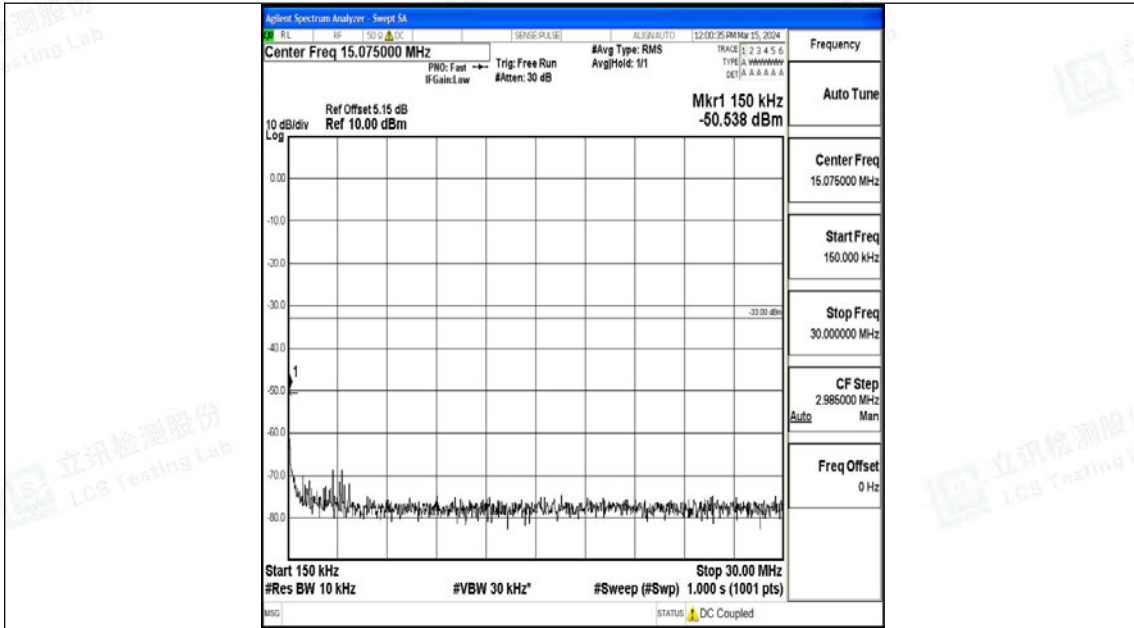

Band4_3MHz_QPSK_19965_1RB#0_3000~20000_3000~20000

Band4_3MHz_16QAM_19965_1RB#0_0.009~0.15_0.009~0.15

Band4_3MHz_16QAM_19965_1RB#0_0.15~30_0.15~30

Band4_3MHz_16QAM_19965_1RB#0_30~1000_30~1000

Band4_3MHz_16QAM_19965_1RB#0_1000~3000_1000~3000