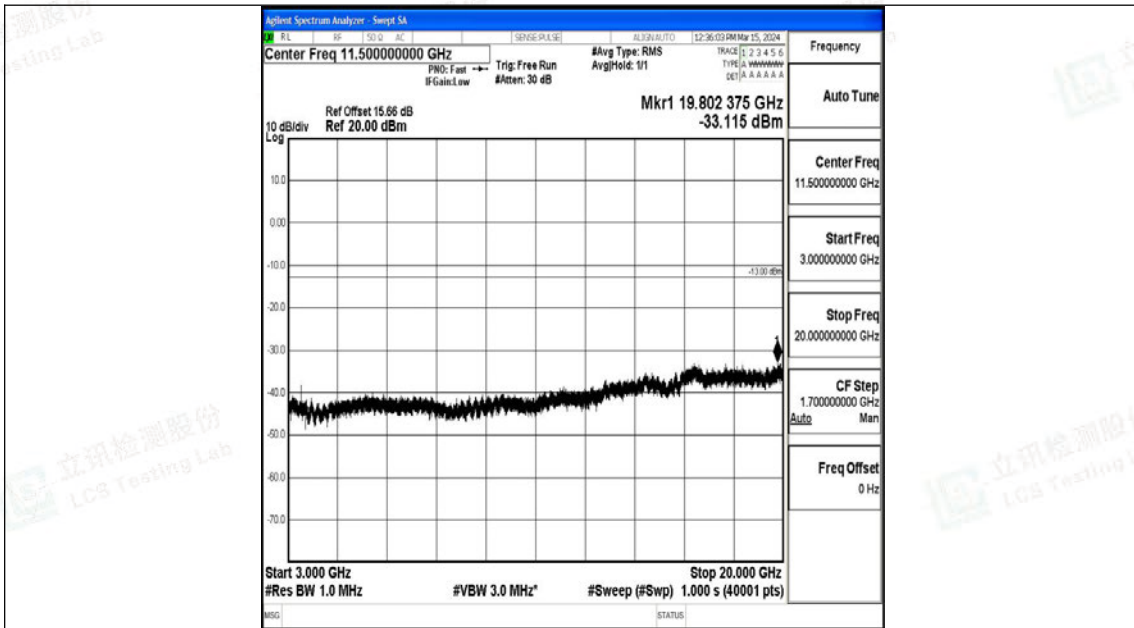

Band4_10MHz_16QAM_20000_1RB#0_3000~20000_3000~20000

Band4_10MHz_QPSK_20175_1RB#0_0.009~0.15_0.009~0.15

Band4_10MHz_QPSK_20175_1RB#0_0.15~30_0.15~30

Band4_10MHz_QPSK_20175_1RB#0_30~1000_30~1000

Band4_10MHz_QPSK_20175_1RB#0_1000~3000_1000~3000