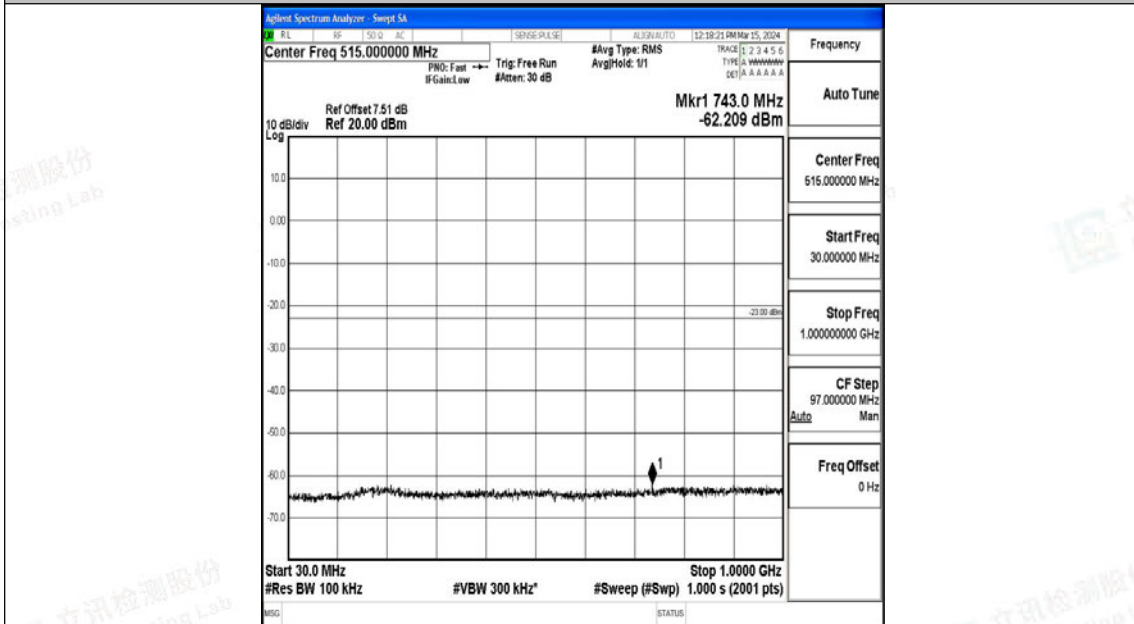

Band4_5MHz_QPSK_19975_1RB#0_3000~20000_3000~20000

Band4_5MHz_16QAM_19975_1RB#0_0.009~0.15_0.009~0.15

Band4_5MHz_16QAM_19975_1RB#0_0.15~30_0.15~30

Band4_5MHz_16QAM_19975_1RB#0_30~1000_30~1000

Band4_5MHz_16QAM_19975_1RB#0_1000~3000_1000~3000