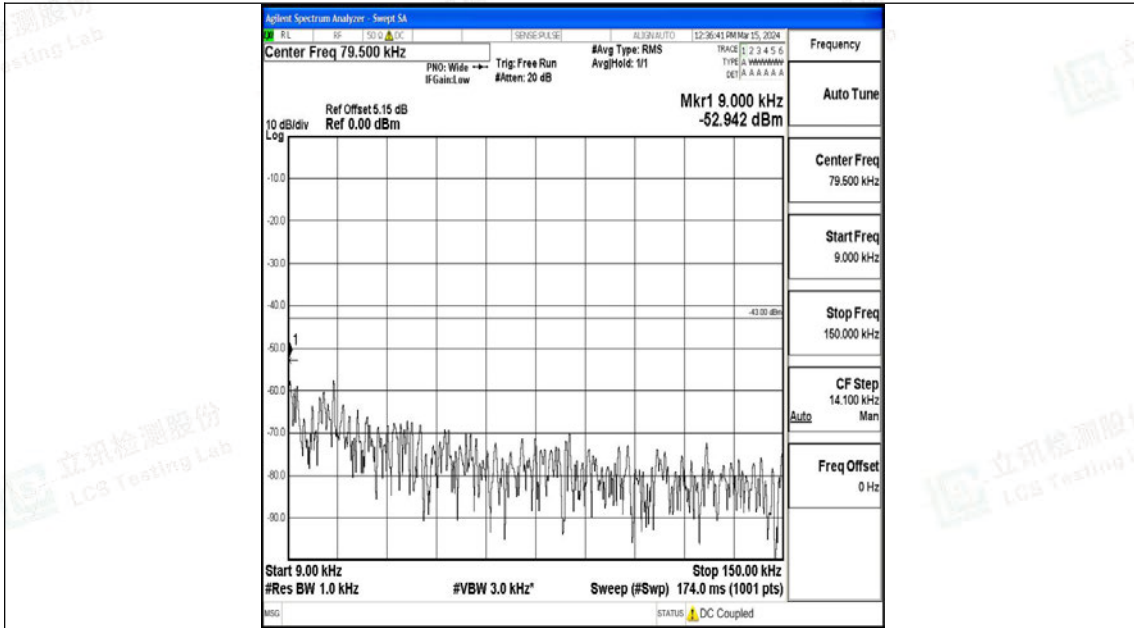

Band4_10MHz_16QAM_20175_1RB#0_3000~20000_3000~20000

Band4_10MHz_QPSK_20350_1RB#0_0.009~0.15_0.009~0.15