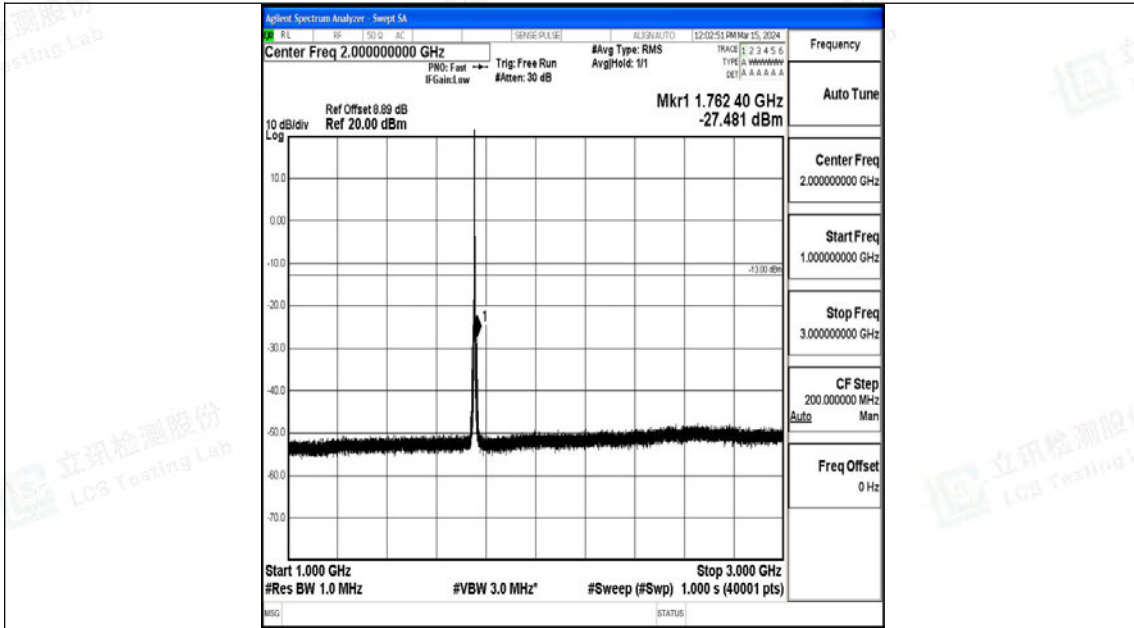

Band4_3MHz_QPSK_20385_1RB#0_3000~20000_3000~20000

Band4_3MHz_16QAM_20385_1RB#0_0.009~0.15_0.009~0.15

Band4_3MHz_16QAM_20385_1RB#0_0.15~30_0.15~30

Band4_3MHz_16QAM_20385_1RB#0_30~1000_30~1000

Band4_3MHz_16QAM_20385_1RB#0_1000~3000_1000~3000