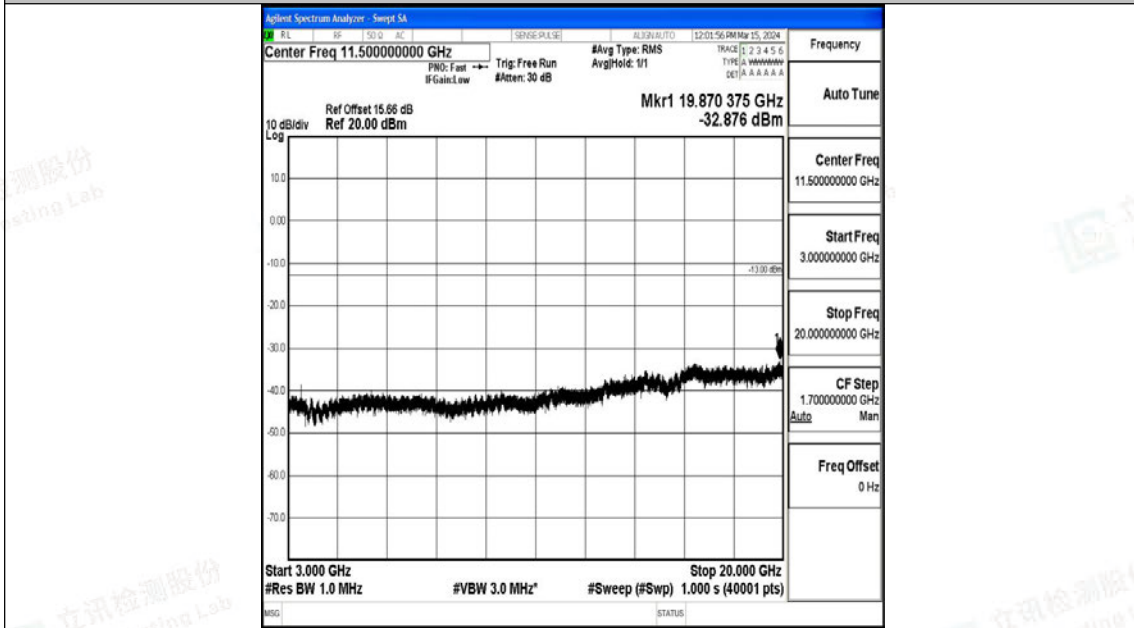

Band4_3MHz_QPSK_20175_1RB#0_3000~20000_3000~20000

Band4_3MHz_16QAM_20175_1RB#0_0.009~0.15_0.009~0.15

Band4_3MHz_16QAM_20175_1RB#0_0.15~30_0.15~30

Band4_3MHz_16QAM_20175_1RB#0_30~1000_30~1000

Band4_3MHz_16QAM_20175_1RB#0_1000~3000_1000~3000