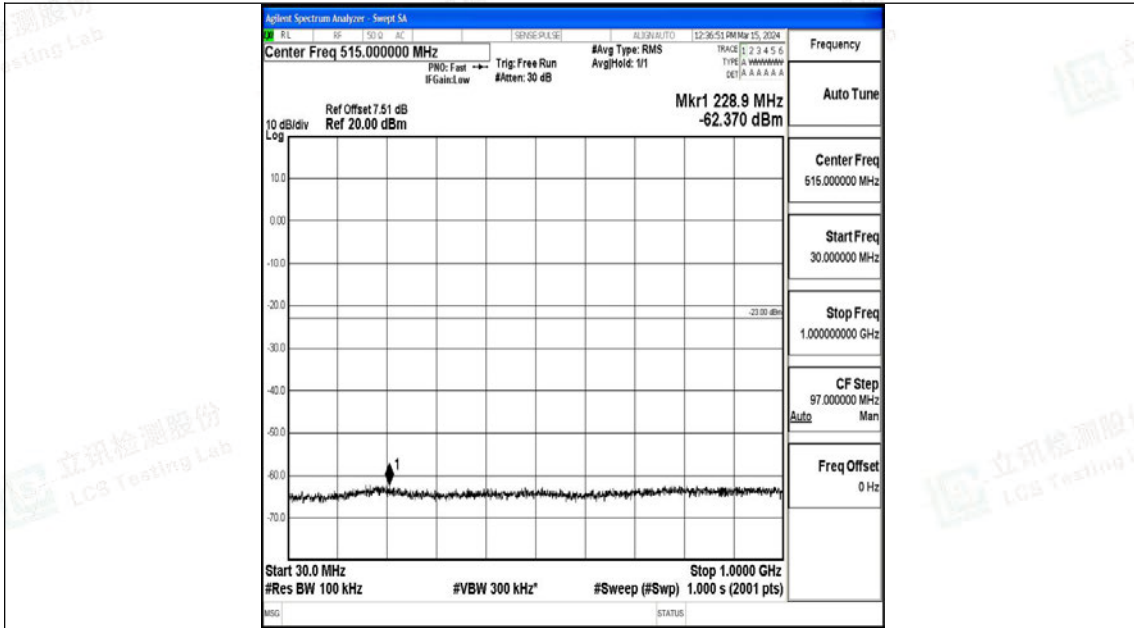

Band4_10MHz_16QAM_20175_1RB#0_3000~20000_3000~20000

Band4_10MHz_QPSK_20350_1RB#0_0.009~0.15_0.009~0.15

Band4_10MHz_QPSK_20350_1RB#0_0.15~30_0.15~30

Band4_10MHz_QPSK_20350_1RB#0_30~1000_30~1000

Band4_10MHz_QPSK_20350_1RB#0_1000~3000_1000~3000