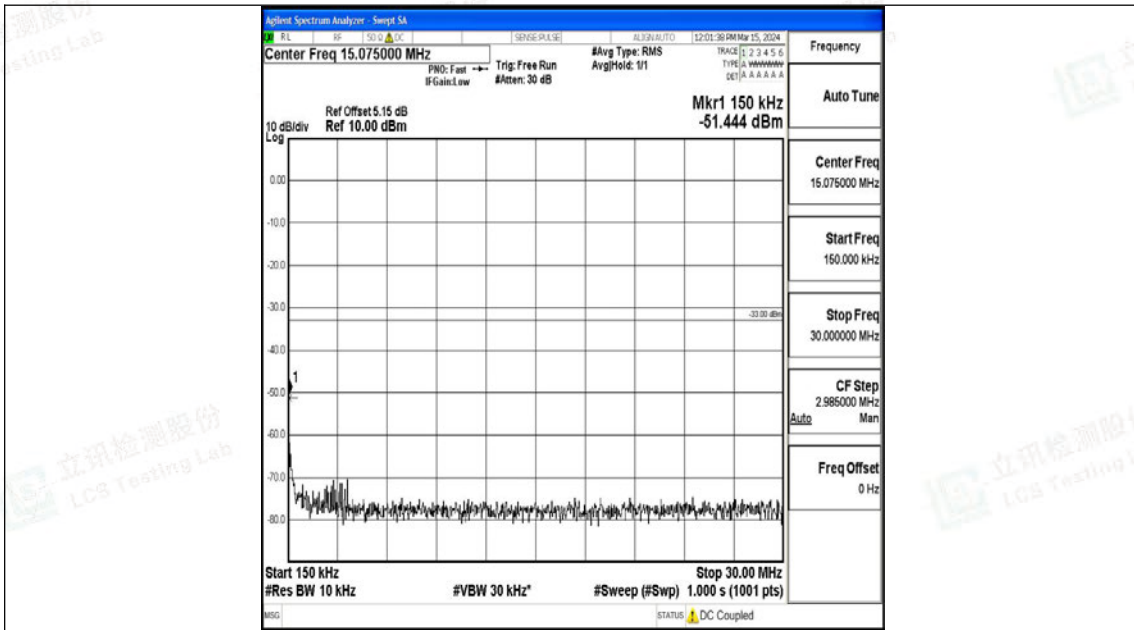

Band4_3MHz_16QAM_20175_1RB#0_0.009~0.15_0.009~0.15

Band4_3MHz_16QAM_20175_1RB#0_0.15~30_0.15~30