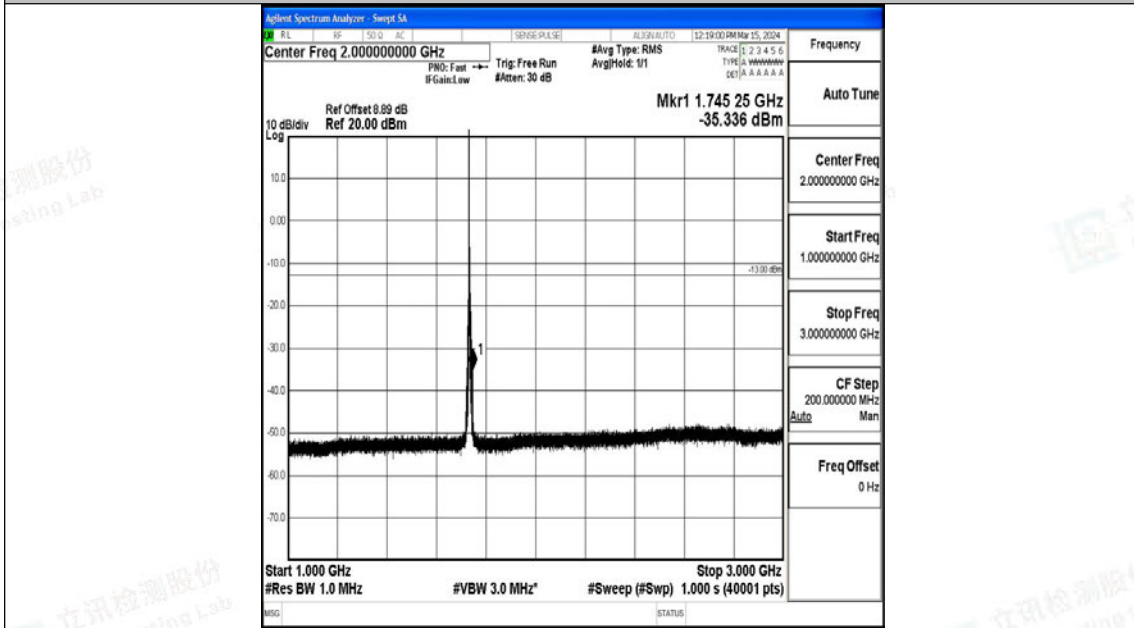

Band4_5MHz_16QAM_19975_1RB#0_3000~20000_3000~20000

Band4_5MHz_QPSK_20175_1RB#0_0.009~0.15_0.009~0.15

Band4_5MHz_QPSK_20175_1RB#0_0.15~30_0.15~30

Band4_5MHz_QPSK_20175_1RB#0_30~1000_30~1000

Band4_5MHz_QPSK_20175_1RB#0_1000~3000_1000~3000