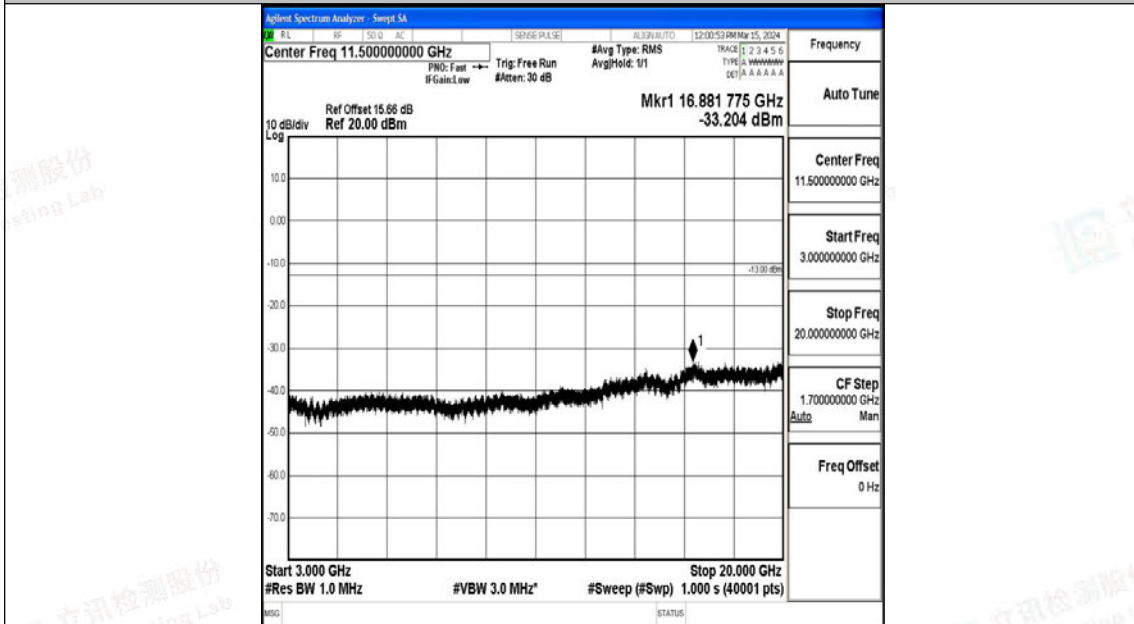

Band4_3MHz_QPSK_19965_1RB#0_3000~20000_3000~20000

Band4_3MHz_16QAM_19965_1RB#0_0.009~0.15_0.009~0.15

Band4_3MHz_16QAM_19965_1RB#0_0.15~30_0.15~30

Band4_3MHz_16QAM_19965_1RB#0_30~1000_30~1000

Band4_3MHz_16QAM_19965_1RB#0_1000~3000_1000~3000