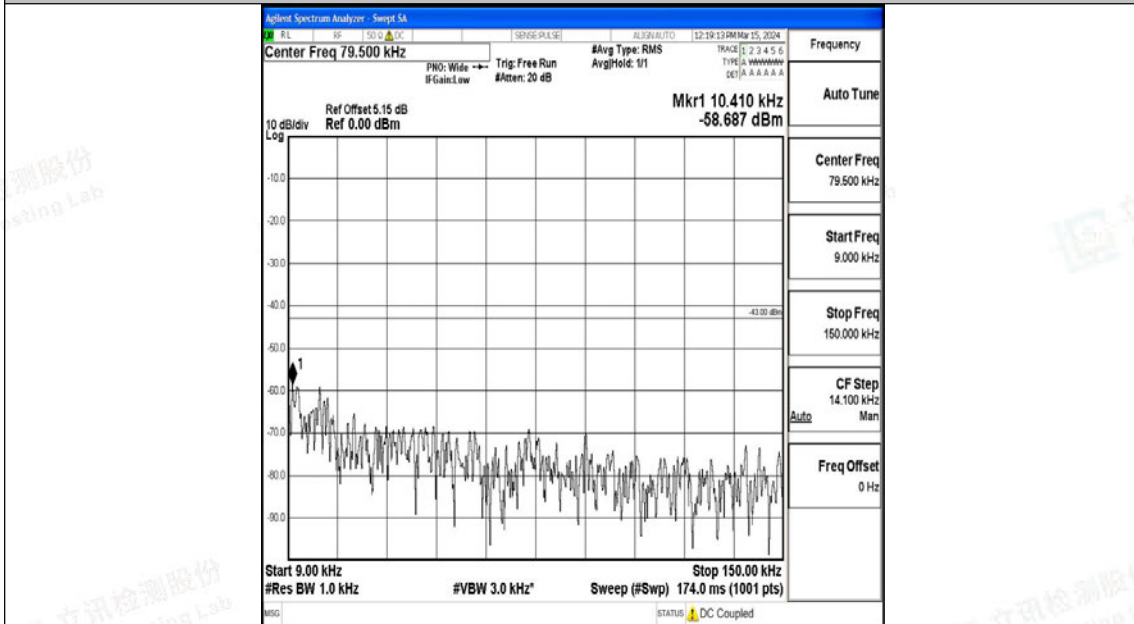

Band4_5MHz_QPSK_20175_1RB#0_3000~20000_3000~20000

Band4_5MHz_16QAM_20175_1RB#0_0.009~0.15_0.009~0.15