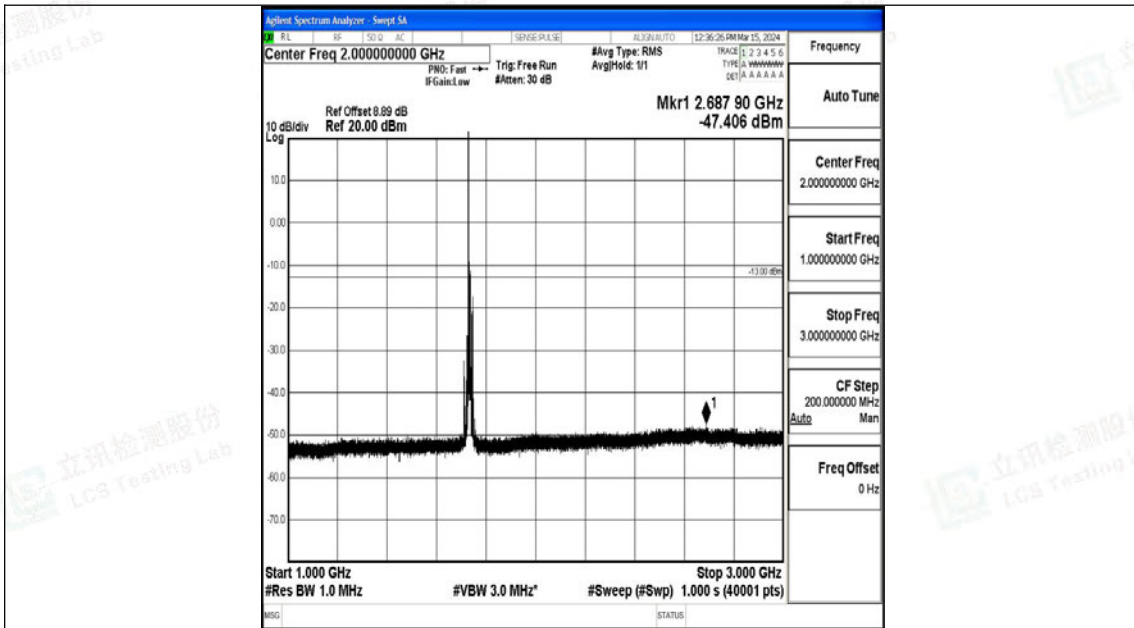

Band4_10MHz_QPSK_20175_1RB#0_3000~20000_3000~20000

Band4_10MHz_16QAM_20175_1RB#0_0.009~0.15_0.009~0.15

Band4_10MHz_16QAM_20175_1RB#0_0.15~30_0.15~30

Band4_10MHz_16QAM_20175_1RB#0_30~1000_30~1000

Band4_10MHz_16QAM_20175_1RB#0_1000~3000_1000~3000