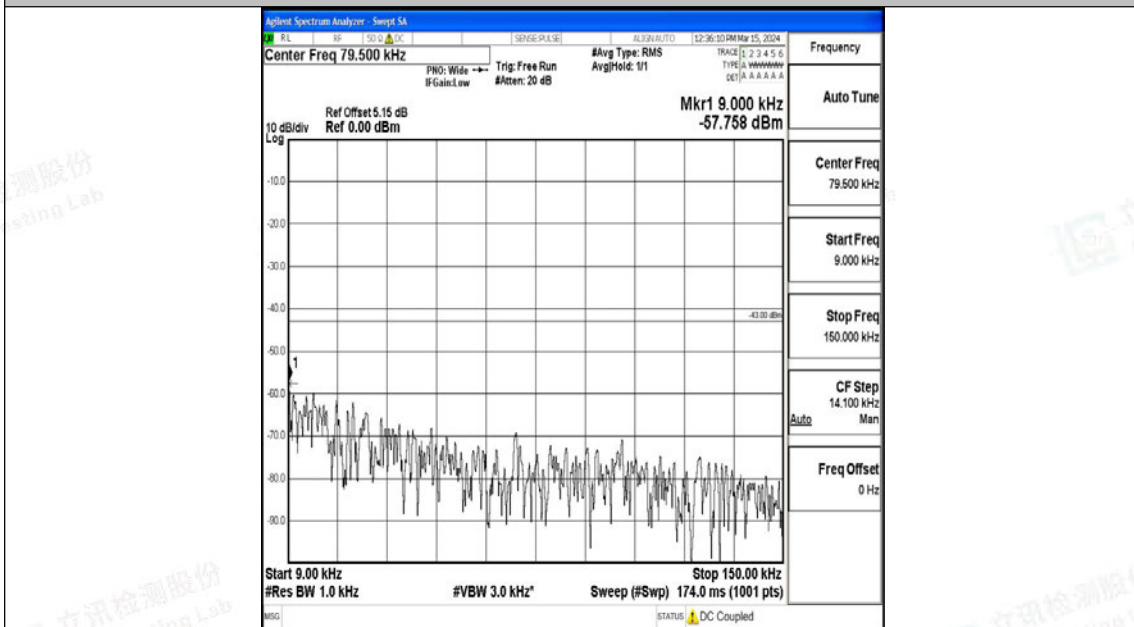

Band4_10MHz_QPSK_20175_1RB#0_3000~20000_3000~20000

Band4_10MHz_16QAM_20175_1RB#0_0.009~0.15_0.009~0.15