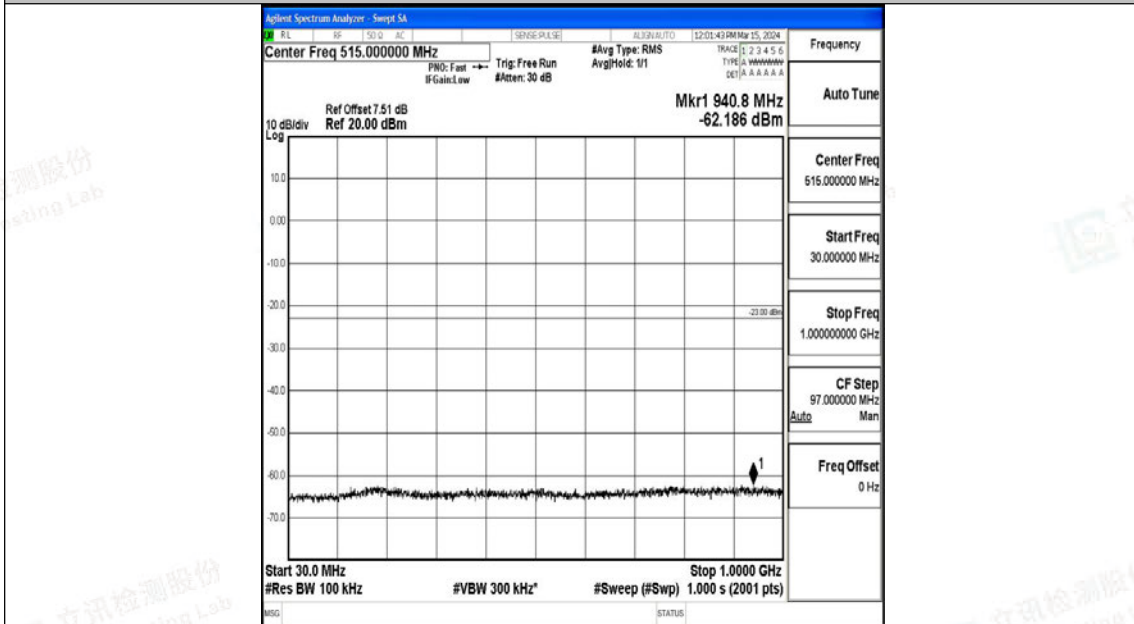

Band4_3MHz_QPSK_20175_1RB#0_3000~20000_3000~20000

Band4_3MHz_16QAM_20175_1RB#0_0.009~0.15_0.009~0.15

Band4_3MHz_16QAM_20175_1RB#0_0.15~30_0.15~30

Band4_3MHz_16QAM_20175_1RB#0_30~1000_30~1000

Band4_3MHz_16QAM_20175_1RB#0_1000~3000_1000~3000