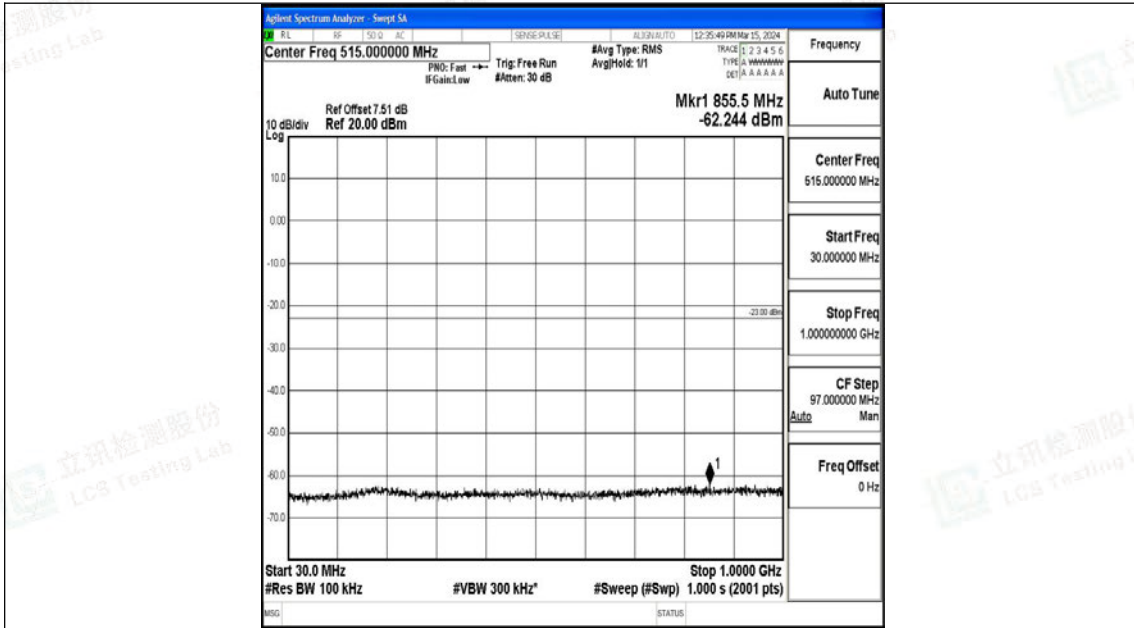

Band4_10MHz_16QAM_20000_1RB#0_3000~20000_3000~20000

Band4_10MHz_QPSK_20175_1RB#0_0.009~0.15_0.009~0.15

Band4_10MHz_QPSK_20175_1RB#0_0.15~30_0.15~30

Band4_10MHz_QPSK_20175_1RB#0_30~1000_30~1000

Band4_10MHz_QPSK_20175_1RB#0_1000~3000_1000~3000