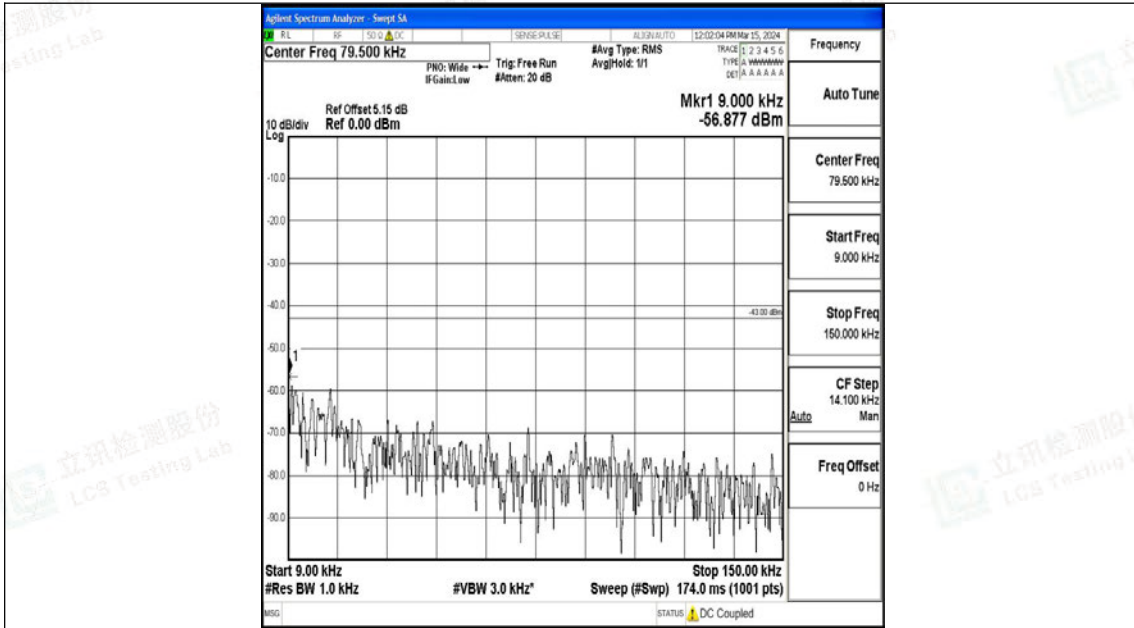

Band4_3MHz_16QAM_20175_1RB#0_3000~20000_3000~20000

Band4_3MHz_QPSK_20385_1RB#0_0.009~0.15_0.009~0.15