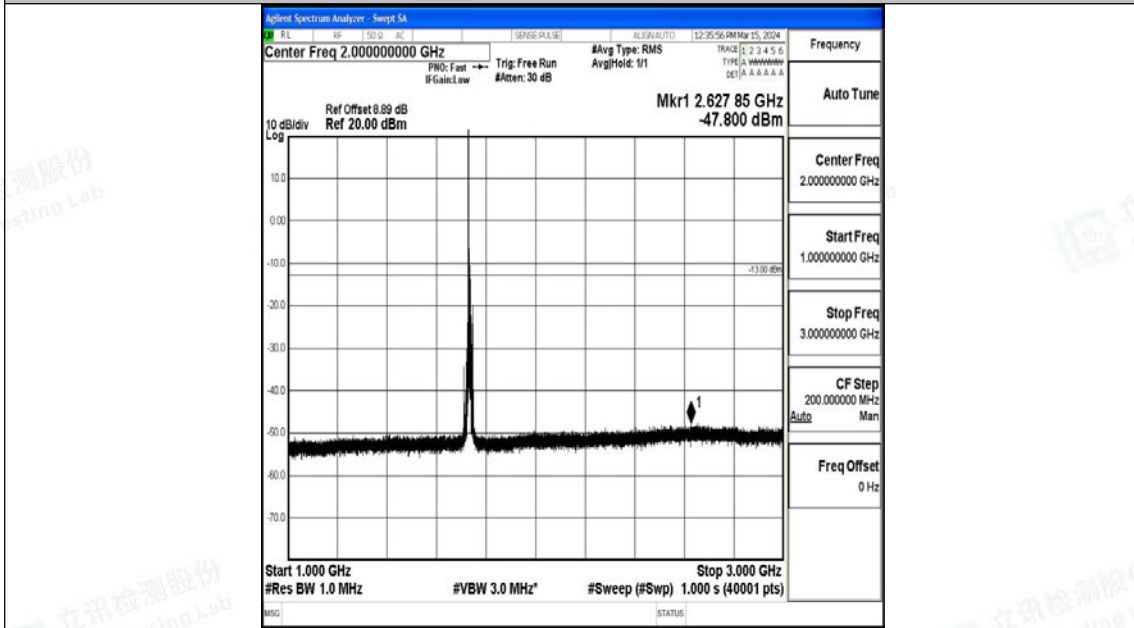

Band4_10MHz_16QAM_20000_1RB#0_3000~20000_3000~20000

Band4_10MHz_QPSK_20175_1RB#0_0.009~0.15_0.009~0.15

Band4_10MHz_QPSK_20175_1RB#0_0.15~30_0.15~30

Band4_10MHz_QPSK_20175_1RB#0_30~1000_30~1000

Band4_10MHz_QPSK_20175_1RB#0_1000~3000_1000~3000