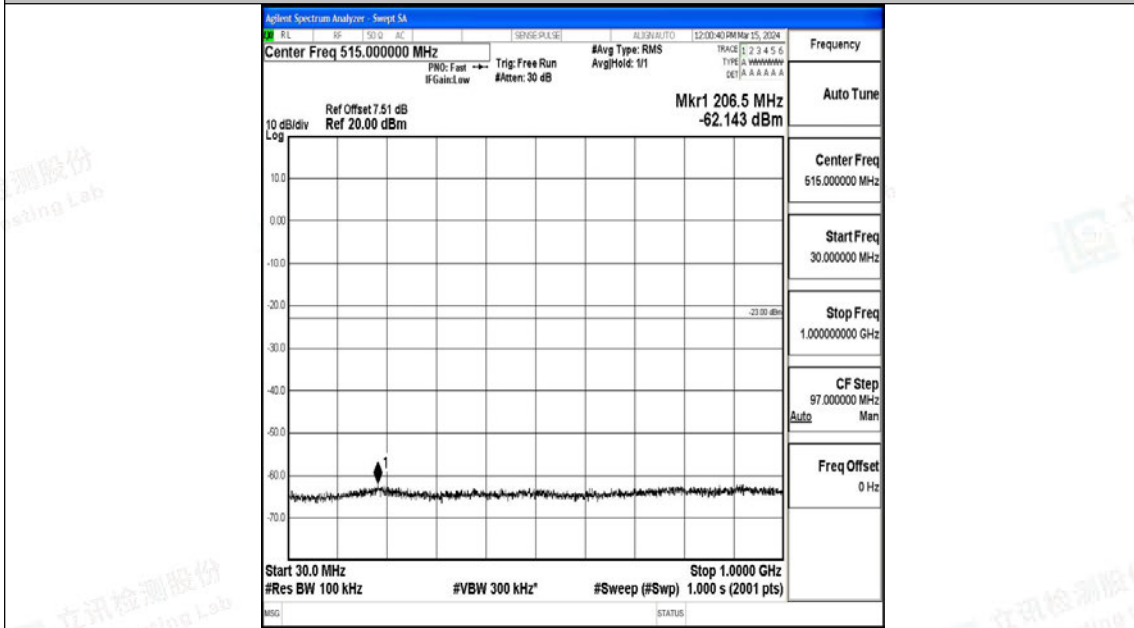

Band4_3MHz_QPSK_19965_1RB#0_3000~20000_3000~20000

Band4_3MHz_16QAM_19965_1RB#0_0.009~0.15_0.009~0.15

Band4_3MHz_16QAM_19965_1RB#0_0.15~30_0.15~30

Band4_3MHz_16QAM_19965_1RB#0_30~1000_30~1000

Band4_3MHz_16QAM_19965_1RB#0_1000~3000_1000~3000