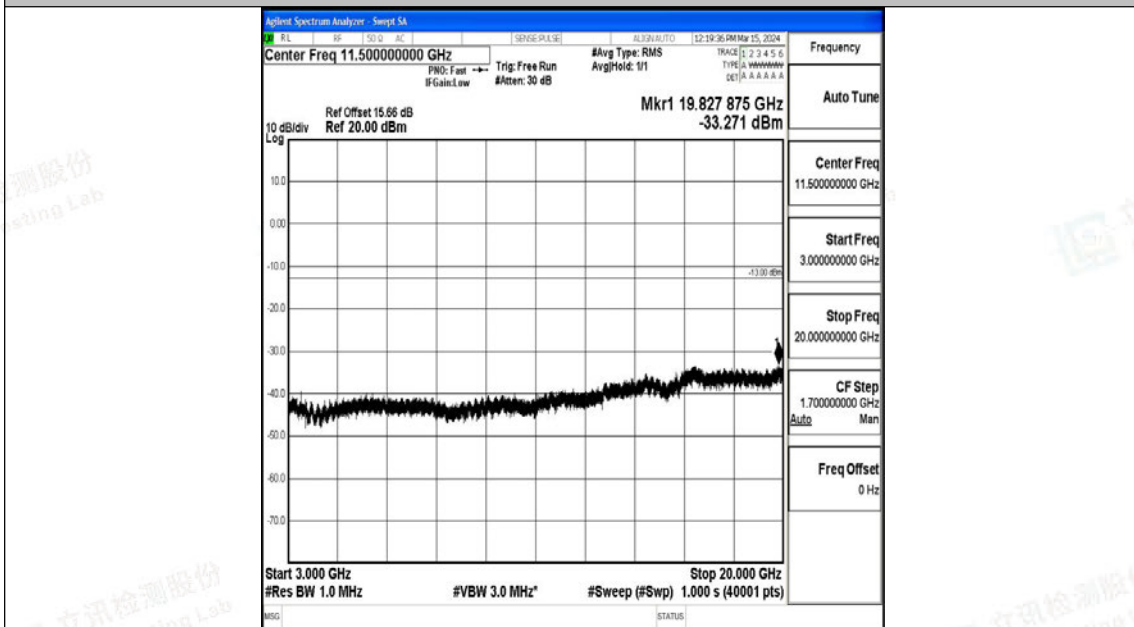

Band4_5MHz_QPSK_20175_1RB#0_3000~20000_3000~20000

Band4_5MHz_16QAM_20175_1RB#0_0.009~0.15_0.009~0.15

Band4_5MHz_16QAM_20175_1RB#0_0.15~30_0.15~30

Band4_5MHz_16QAM_20175_1RB#0_30~1000_30~1000

Band4_5MHz_16QAM_20175_1RB#0_1000~3000_1000~3000