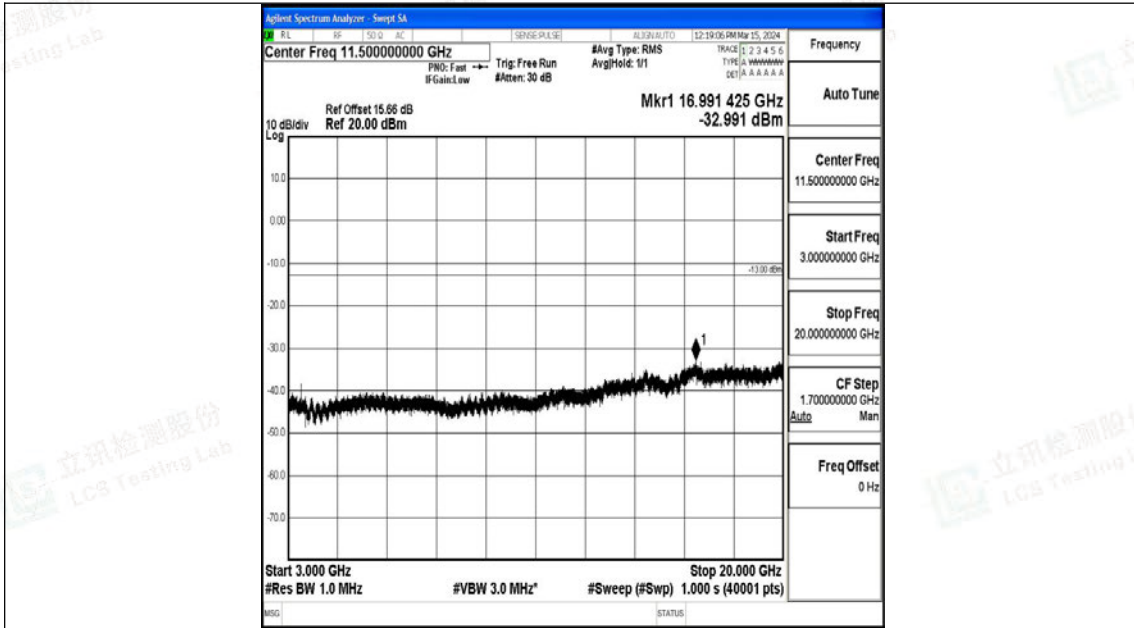

Band4_5MHz_16QAM_19975_1RB#0_3000~20000_3000~20000

Band4_5MHz_QPSK_20175_1RB#0_0.009~0.15_0.009~0.15

Band4_5MHz_QPSK_20175_1RB#0_0.15~30_0.15~30

Band4_5MHz_QPSK_20175_1RB#0_30~1000_30~1000

Band4_5MHz_QPSK_20175_1RB#0_1000~3000_1000~3000