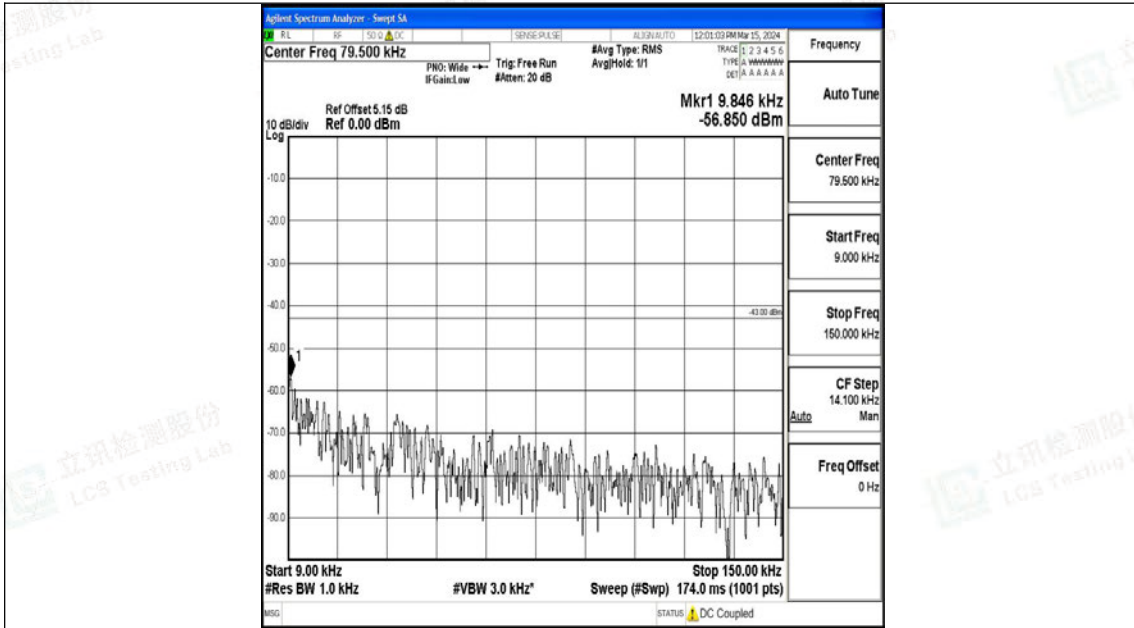

Band4_3MHz_16QAM_19965_1RB#0_3000~20000_3000~20000

Band4_3MHz_QPSK_20175_1RB#0_0.009~0.15_0.009~0.15