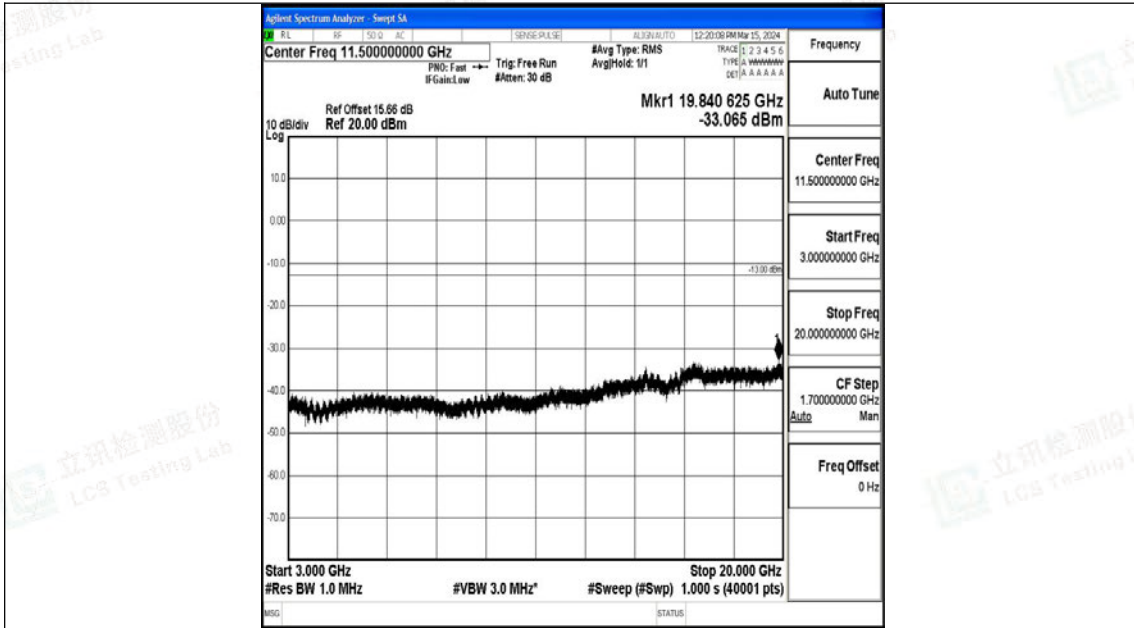

Band4_5MHz_16QAM_20175_1RB#0_3000~20000_3000~20000

Band4_5MHz_QPSK_20375_1RB#0_0.009~0.15_0.009~0.15

Band4_5MHz_QPSK_20375_1RB#0_0.15~30_0.15~30

Band4_5MHz_QPSK_20375_1RB#0_30~1000_30~1000

Band4_5MHz_QPSK_20375_1RB#0_1000~3000_1000~3000