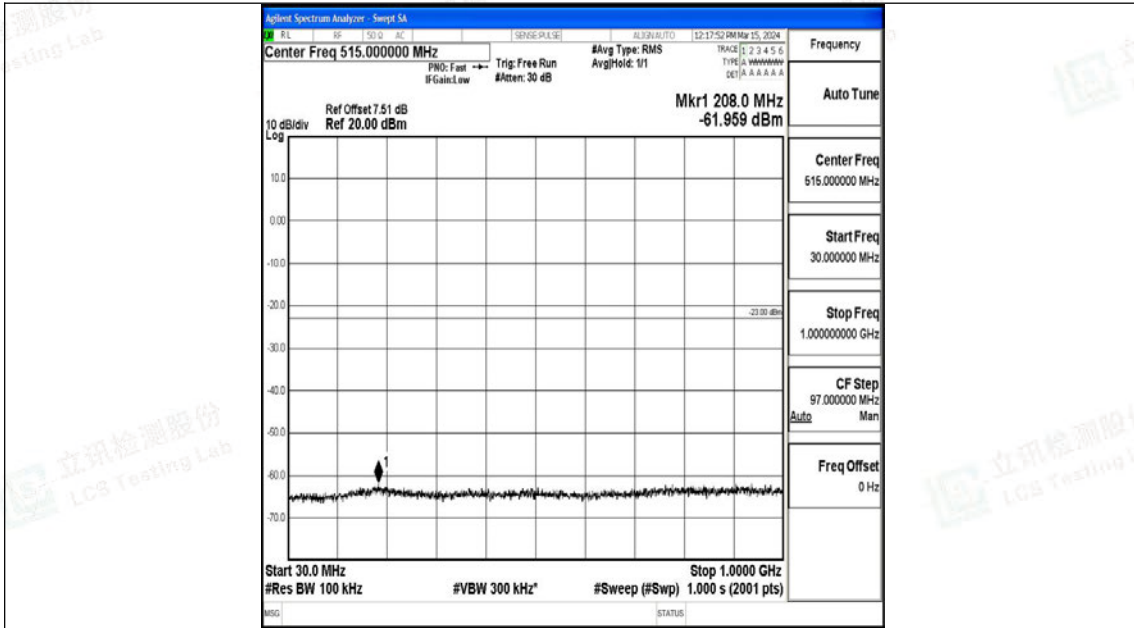

Band4_3MHz_16QAM_20385_1RB#0_3000~20000_3000~20000

Band4_5MHz_QPSK_19975_1RB#0_0.009~0.15_0.009~0.15

Band4_5MHz_QPSK_19975_1RB#0_0.15~30_0.15~30

Band4_5MHz_QPSK_19975_1RB#0_30~1000_30~1000

Band4_5MHz_QPSK_19975_1RB#0_1000~3000_1000~3000