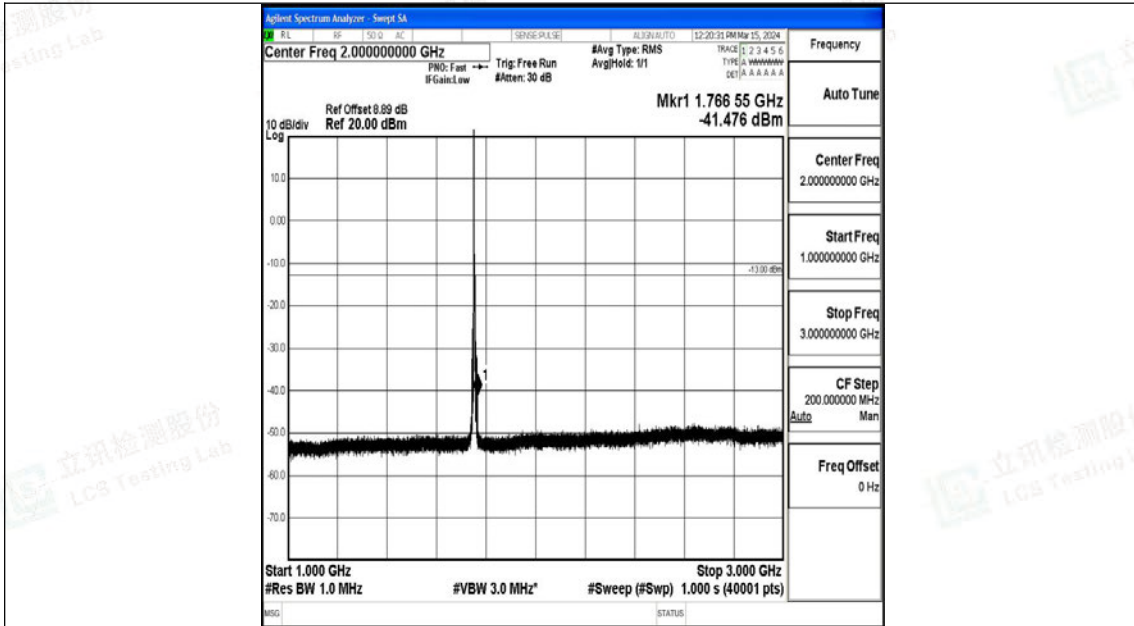

Band4_5MHz_QPSK_20375_1RB#0_3000~20000_3000~20000

Band4_5MHz_16QAM_20375_1RB#0_0.009~0.15_0.009~0.15

Band4_5MHz_16QAM_20375_1RB#0_0.15~30_0.15~30

Band4_5MHz_16QAM_20375_1RB#0_30~1000_30~1000

Band4_5MHz_16QAM_20375_1RB#0_1000~3000_1000~3000