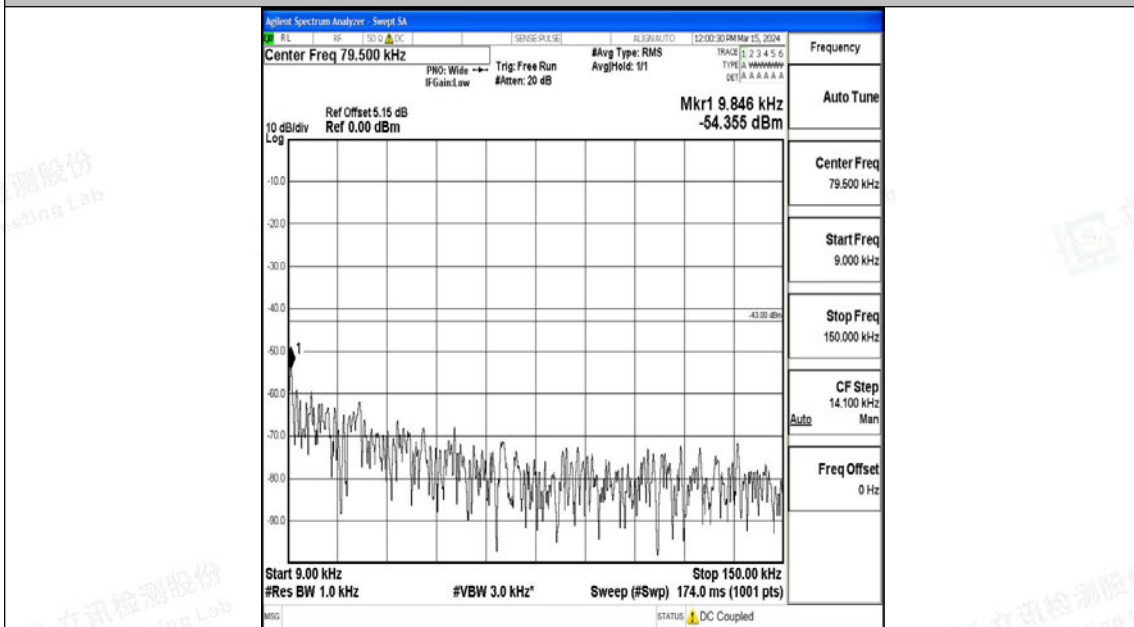

Band4_3MHz_QPSK_19965_1RB#0_3000~20000_3000~20000

Band4_3MHz_16QAM_19965_1RB#0_0.009~0.15_0.009~0.15

Band4_3MHz_16QAM_19965_1RB#0_0.15~30_0.15~30

Band4_3MHz_16QAM_19965_1RB#0_30~1000_30~1000

Band4_3MHz_16QAM_19965_1RB#0_1000~3000_1000~3000