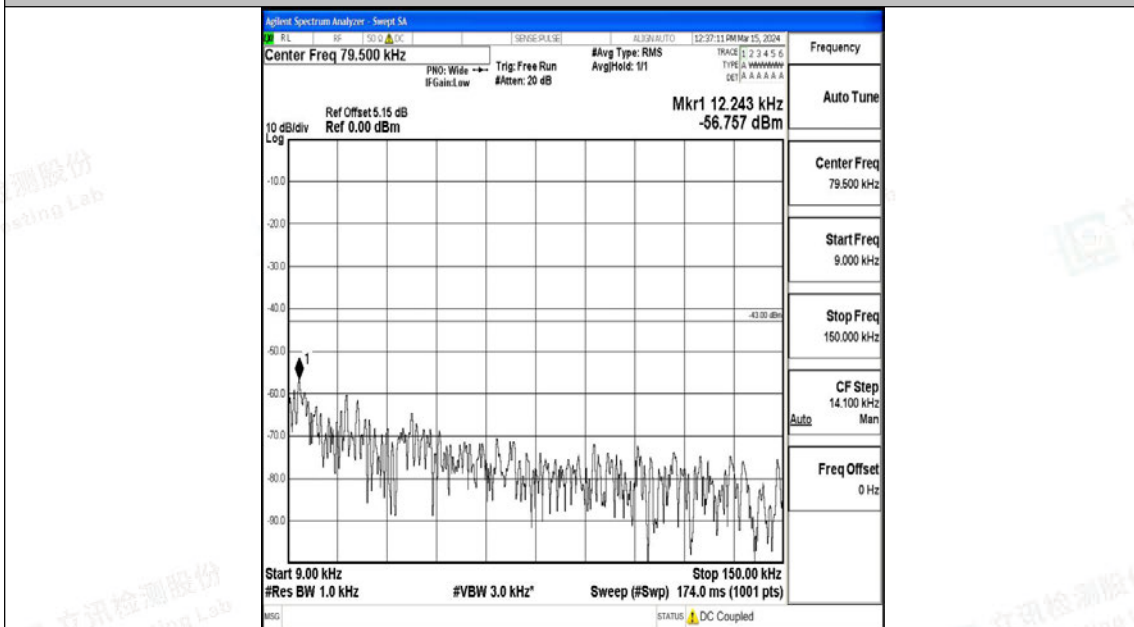

Band4_10MHz_QPSK_20350_1RB#0_3000~20000_3000~20000

Band4_10MHz_16QAM_20350_1RB#0_0.009~0.15_0.009~0.15