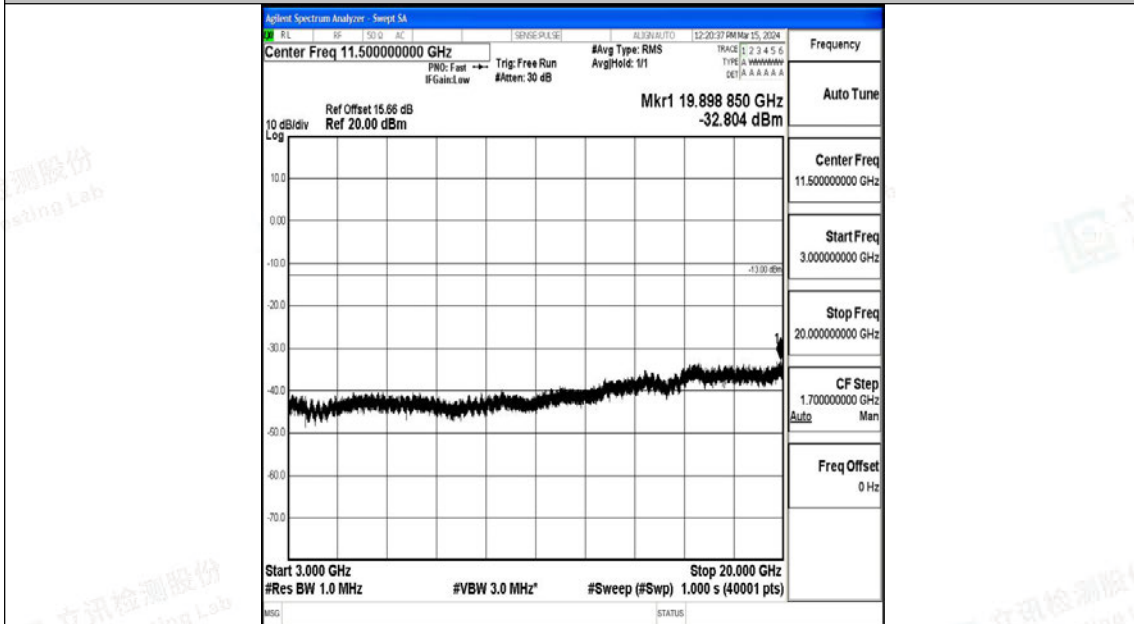

Band4_5MHz_QPSK_20375_1RB#0_3000~20000_3000~20000

Band4_5MHz_16QAM_20375_1RB#0_0.009~0.15_0.009~0.15

Band4_5MHz_16QAM_20375_1RB#0_0.15~30_0.15~30

Band4_5MHz_16QAM_20375_1RB#0_30~1000_30~1000

Band4_5MHz_16QAM_20375_1RB#0_1000~3000_1000~3000