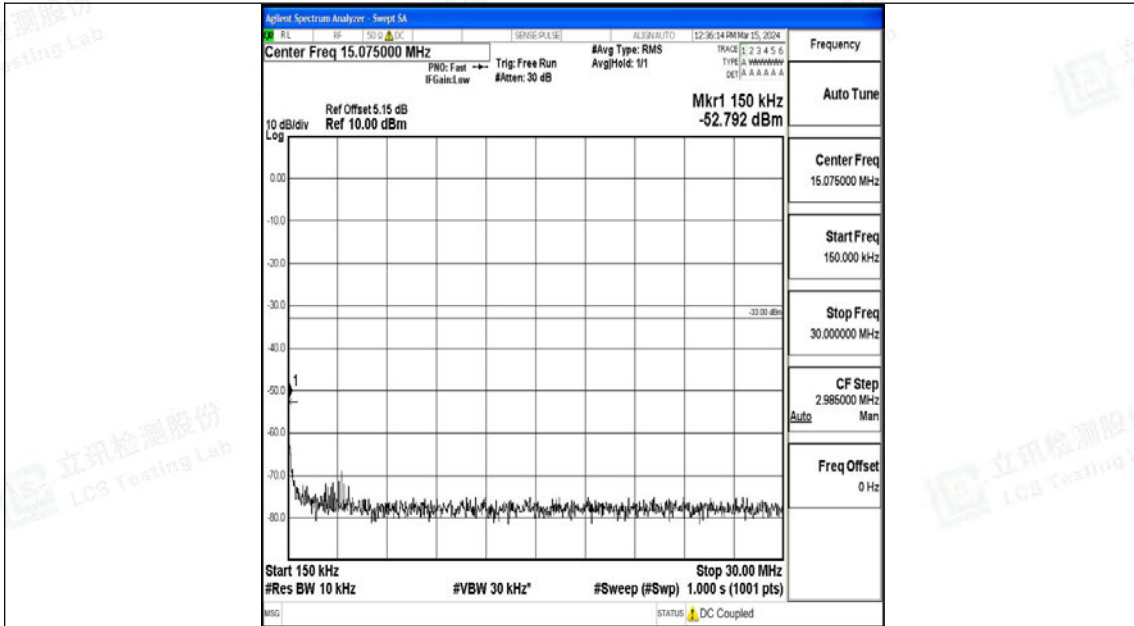

Band4_10MHz_16QAM_20175_1RB#0_0.009~0.15_0.009~0.15

Band4_10MHz_16QAM_20175_1RB#0_0.15~30_0.15~30