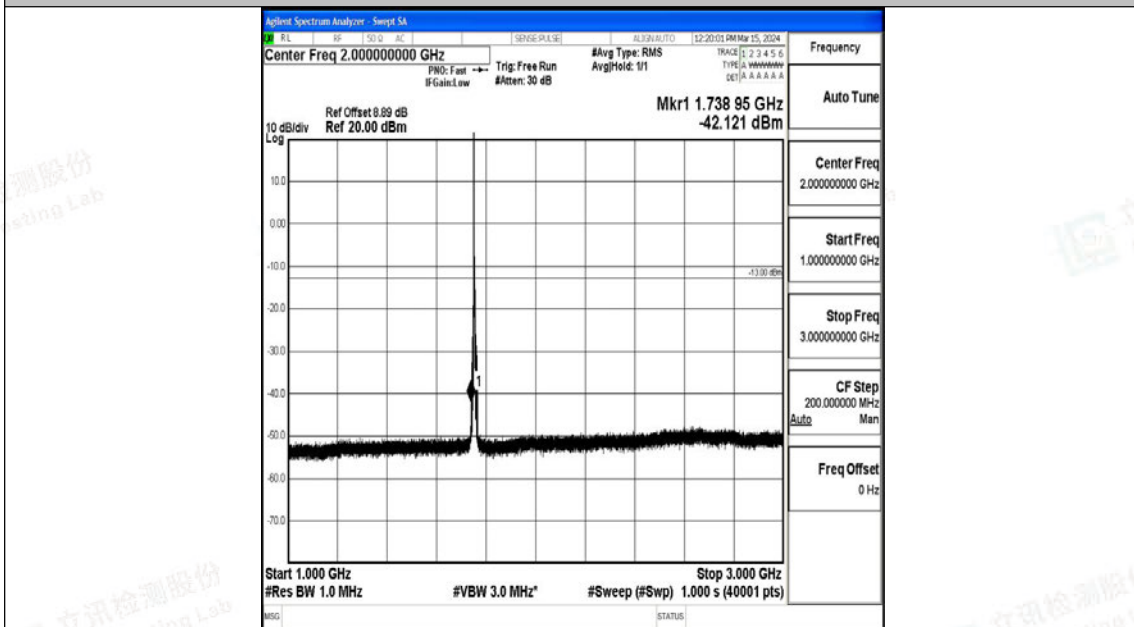

Band4_5MHz_16QAM_20175_1RB#0_3000~20000_3000~20000

Band4_5MHz_QPSK_20375_1RB#0_0.009~0.15_0.009~0.15

Band4_5MHz_QPSK_20375_1RB#0_0.15~30_0.15~30

Band4_5MHz_QPSK_20375_1RB#0_30~1000_30~1000

Band4_5MHz_QPSK_20375_1RB#0_1000~3000_1000~3000