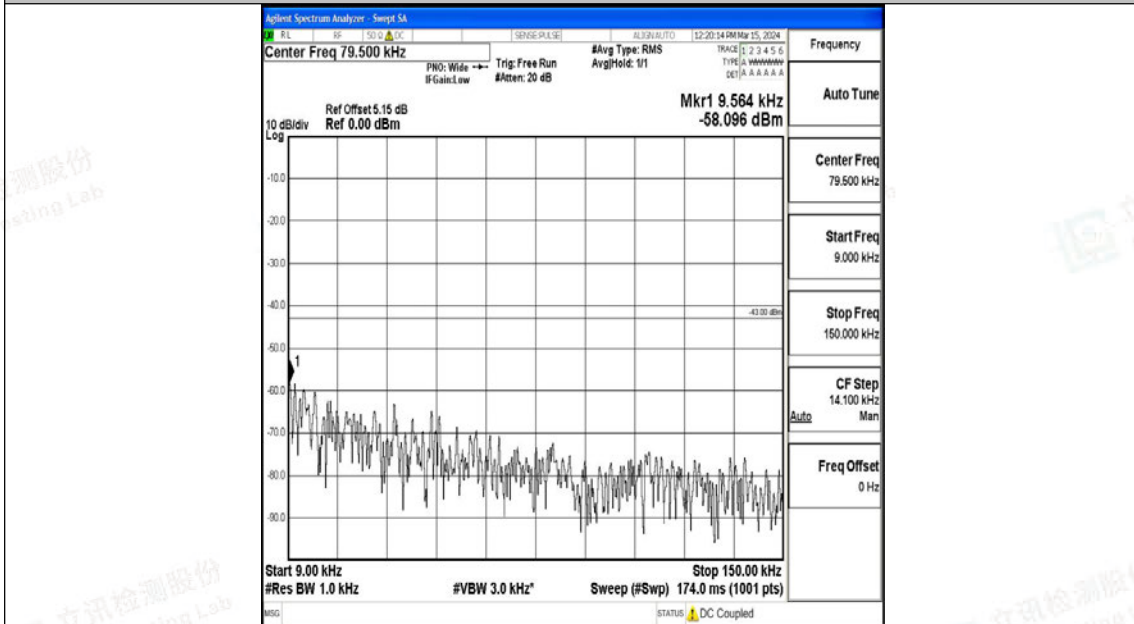

Band4_5MHz_QPSK_20375_1RB#0_3000~20000_3000~20000

Band4_5MHz_16QAM_20375_1RB#0_0.009~0.15_0.009~0.15