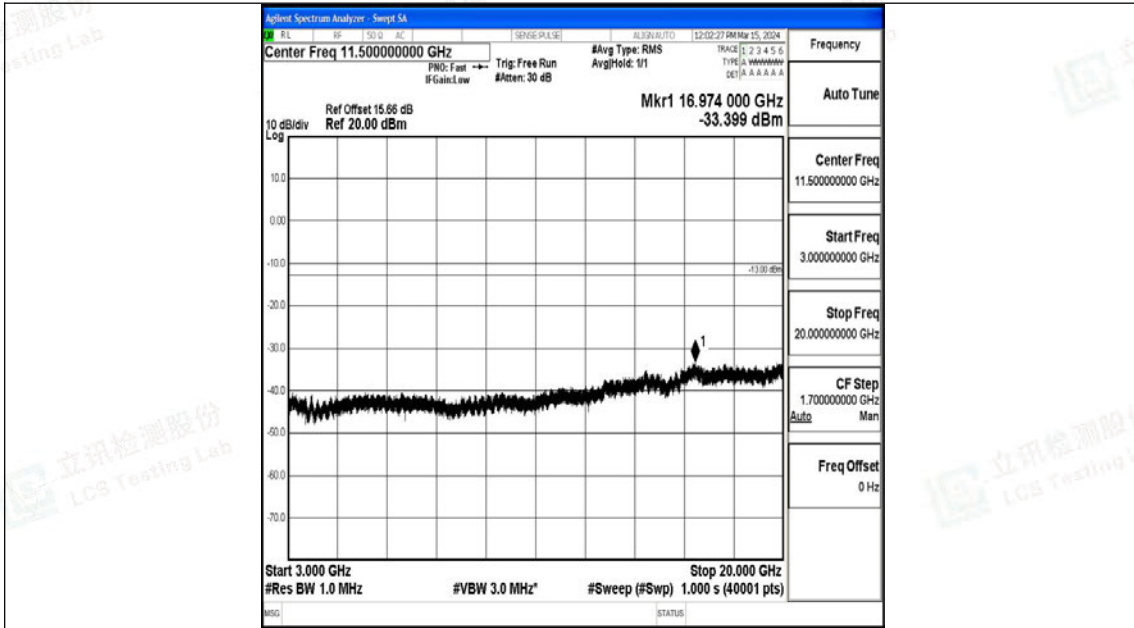

Band4_3MHz_16QAM_20175_1RB#0_3000~20000_3000~20000

Band4_3MHz_QPSK_20385_1RB#0_0.009~0.15_0.009~0.15

Band4_3MHz_QPSK_20385_1RB#0_0.15~30_0.15~30

Band4_3MHz_QPSK_20385_1RB#0_30~1000_30~1000

Band4_3MHz_QPSK_20385_1RB#0_1000~3000_1000~3000