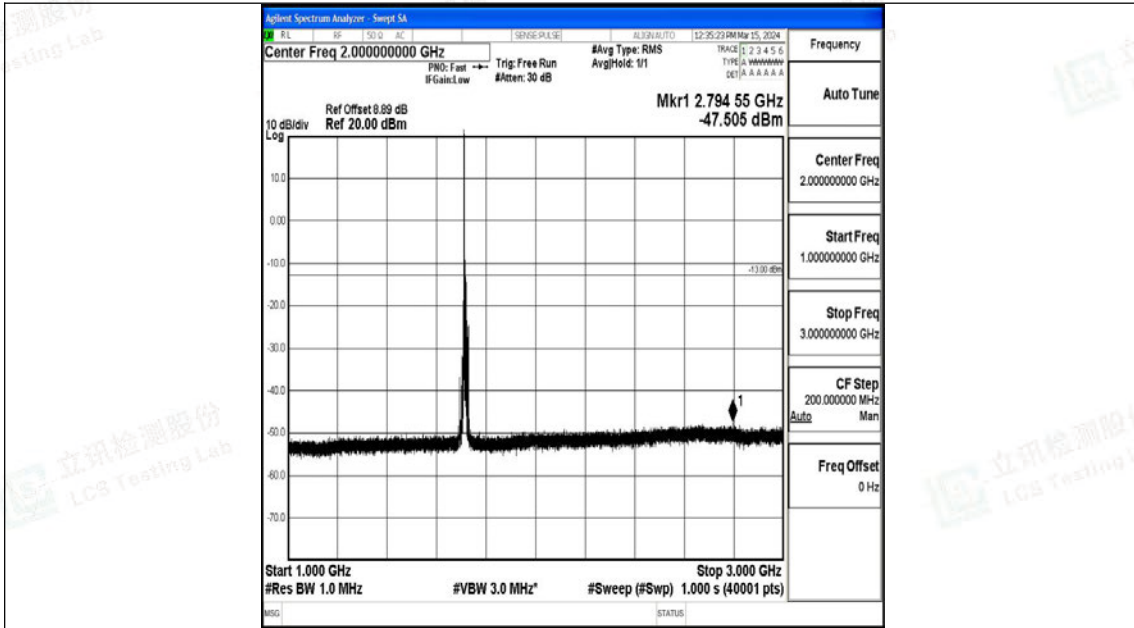

Band4_10MHz_QPSK_20000_1RB#0_3000~20000_3000~20000

Band4_10MHz_16QAM_20000_1RB#0_0.009~0.15_0.009~0.15

Band4_10MHz_16QAM_20000_1RB#0_0.15~30_0.15~30

Band4_10MHz_16QAM_20000_1RB#0_30~1000_30~1000

Band4_10MHz_16QAM_20000_1RB#0_1000~3000_1000~3000