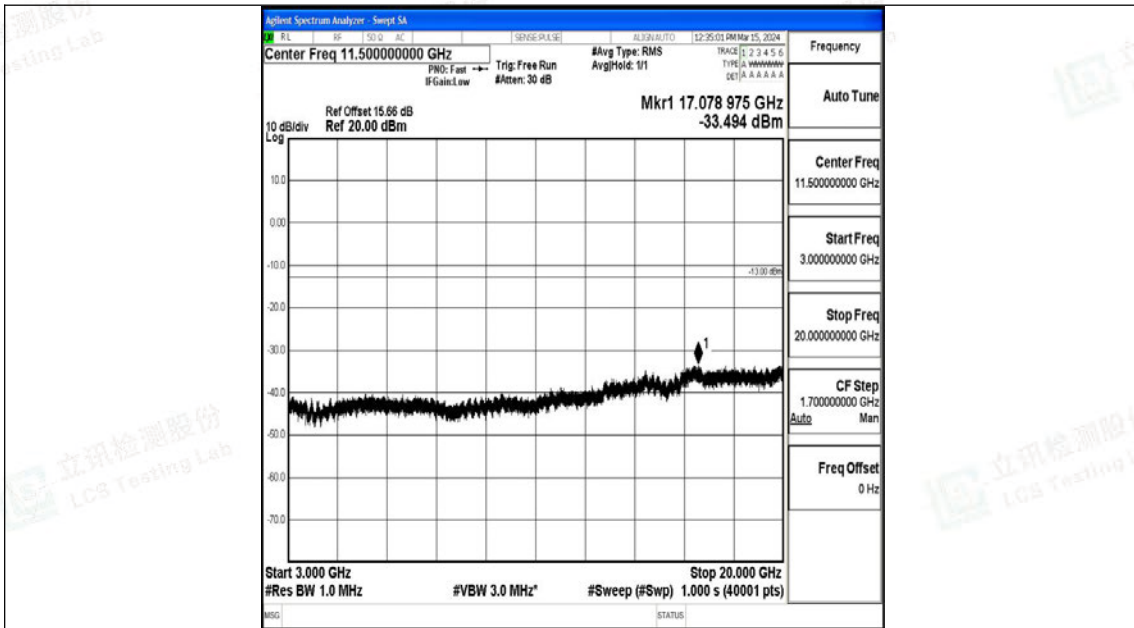

Band4_5MHz_16QAM_20375_1RB#0_3000~20000_3000~20000

Band4_10MHz_QPSK_20000_1RB#0_0.009~0.15_0.009~0.15

Band4_10MHz_QPSK_20000_1RB#0_0.15~30_0.15~30

Band4_10MHz_QPSK_20000_1RB#0_30~1000_30~1000

Band4_10MHz_QPSK_20000_1RB#0_1000~3000_1000~3000