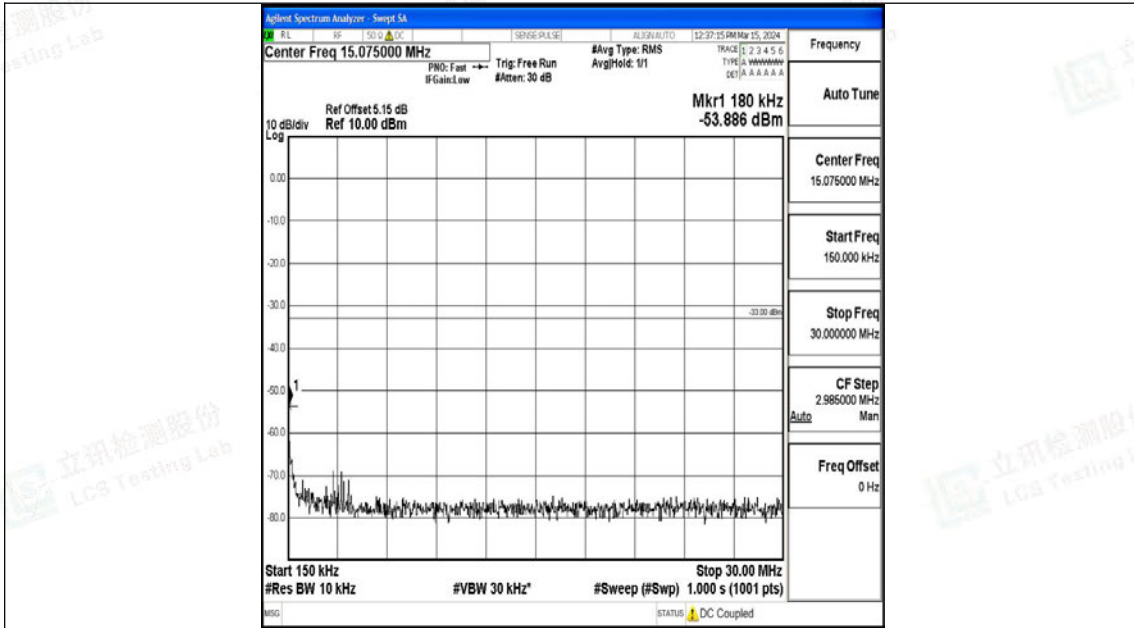

Band4_10MHz_16QAM_20350_1RB#0_0.009~0.15_0.009~0.15

Band4_10MHz_16QAM_20350_1RB#0_0.15~30_0.15~30