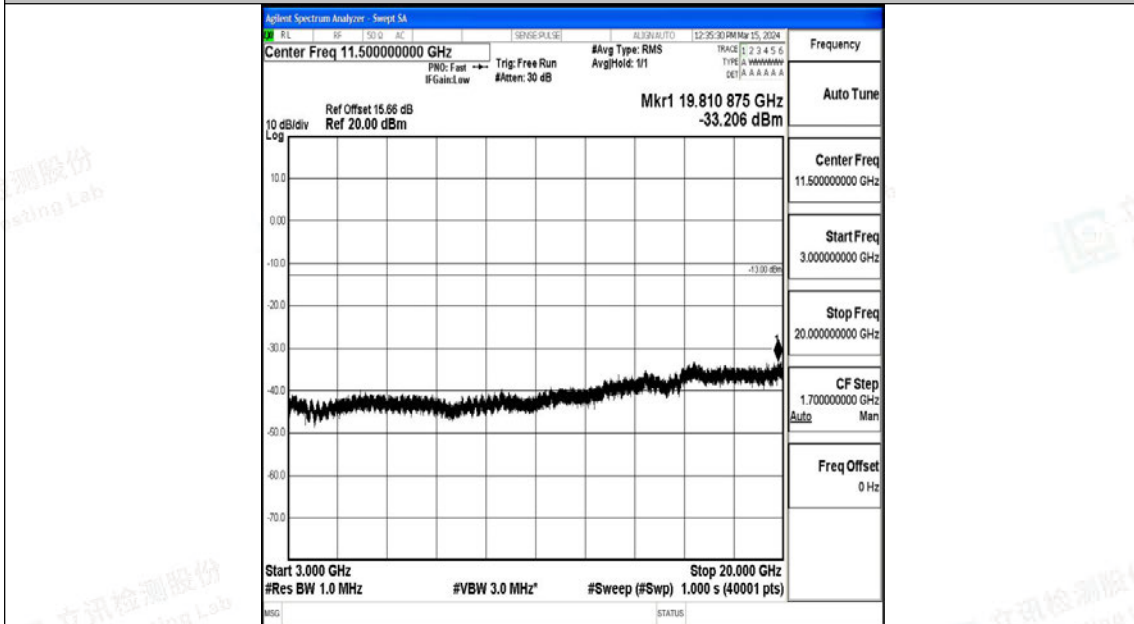

Band4_10MHz_QPSK_20000_1RB#0_3000~20000_3000~20000

Band4_10MHz_16QAM_20000_1RB#0_0.009~0.15_0.009~0.15

Band4_10MHz_16QAM_20000_1RB#0_0.15~30_0.15~30

Band4_10MHz_16QAM_20000_1RB#0_30~1000_30~1000

Band4_10MHz_16QAM_20000_1RB#0_1000~3000_1000~3000