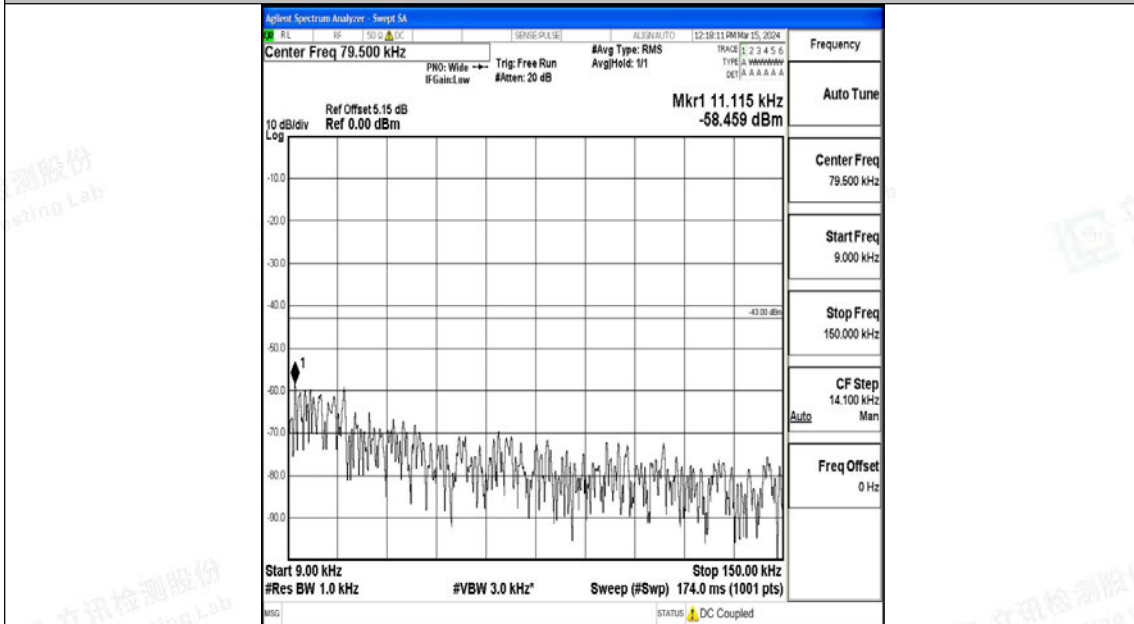

Band4_5MHz_QPSK_19975_1RB#0_3000~20000_3000~20000

Band4_5MHz_16QAM_19975_1RB#0_0.009~0.15_0.009~0.15