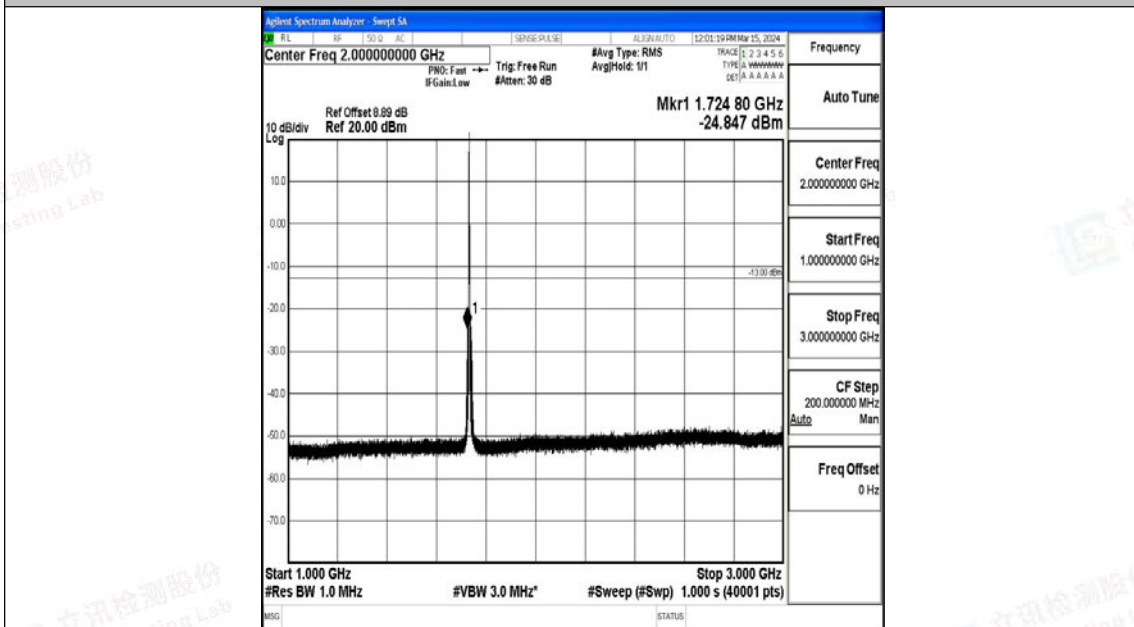

Band4_3MHz_16QAM_19965_1RB#0_3000~20000_3000~20000

Band4_3MHz_QPSK_20175_1RB#0_0.009~0.15_0.009~0.15

Band4_3MHz_QPSK_20175_1RB#0_0.15~30_0.15~30

Band4_3MHz_QPSK_20175_1RB#0_30~1000_30~1000

Band4_3MHz_QPSK_20175_1RB#0_1000~3000_1000~3000