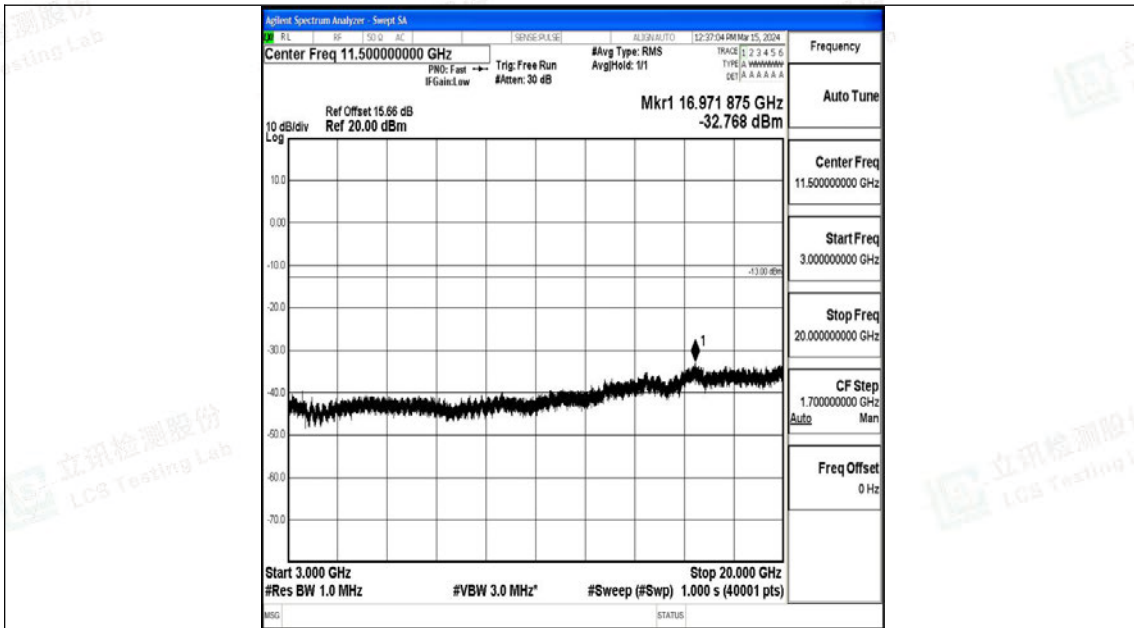

Band4_10MHz_16QAM_20175_1RB#0_3000~20000_3000~20000

Band4_10MHz_QPSK_20350_1RB#0_0.009~0.15_0.009~0.15

Band4_10MHz_QPSK_20350_1RB#0_0.15~30_0.15~30

Band4_10MHz_QPSK_20350_1RB#0_30~1000_30~1000

Band4_10MHz_QPSK_20350_1RB#0_1000~3000_1000~3000