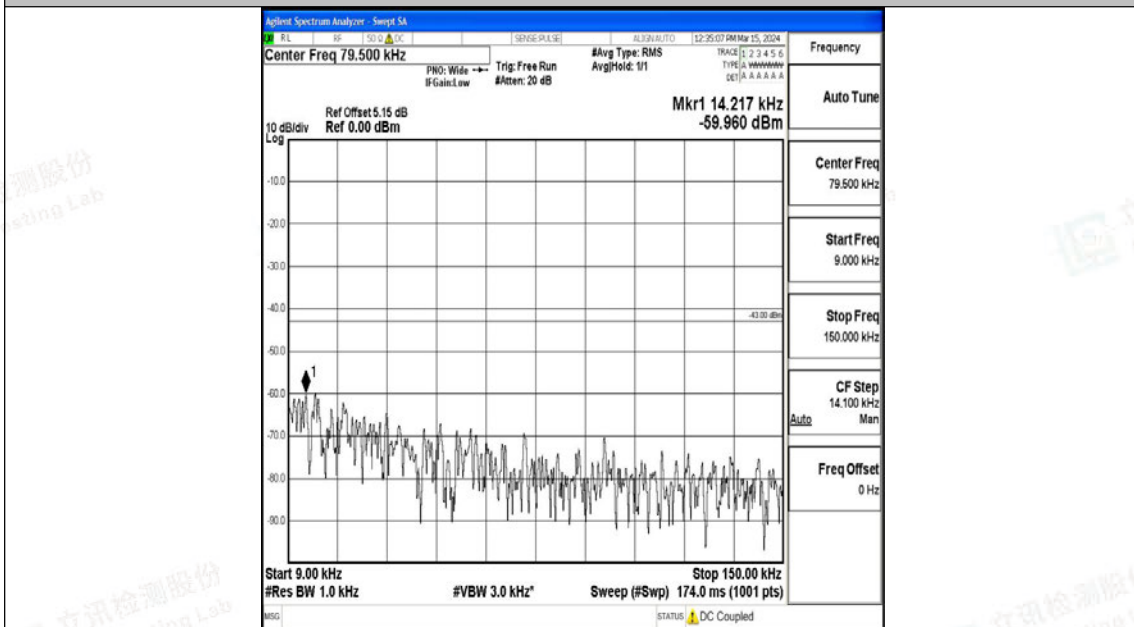

Band4_10MHz_QPSK_20000_1RB#0_3000~20000_3000~20000

Band4_10MHz_16QAM_20000_1RB#0_0.009~0.15_0.009~0.15