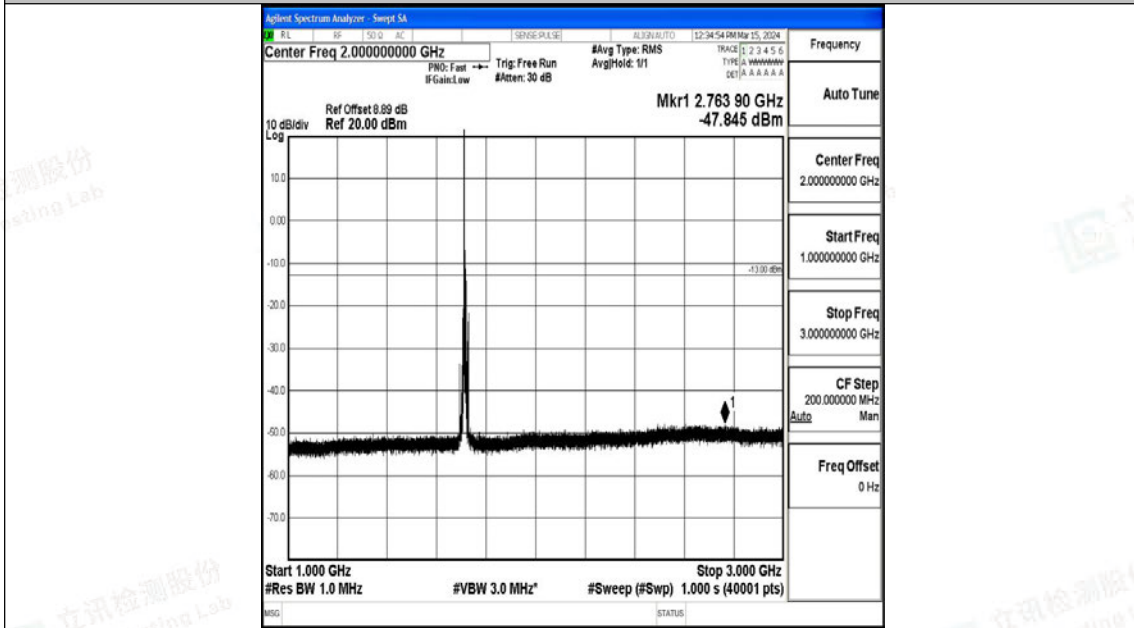

Band4_5MHz_16QAM_20375_1RB#0_3000~20000_3000~20000

Band4_10MHz_QPSK_20000_1RB#0_0.009~0.15_0.009~0.15

Band4_10MHz_QPSK_20000_1RB#0_0.15~30_0.15~30

Band4_10MHz_QPSK_20000_1RB#0_30~1000_30~1000

Band4_10MHz_QPSK_20000_1RB#0_1000~3000_1000~3000