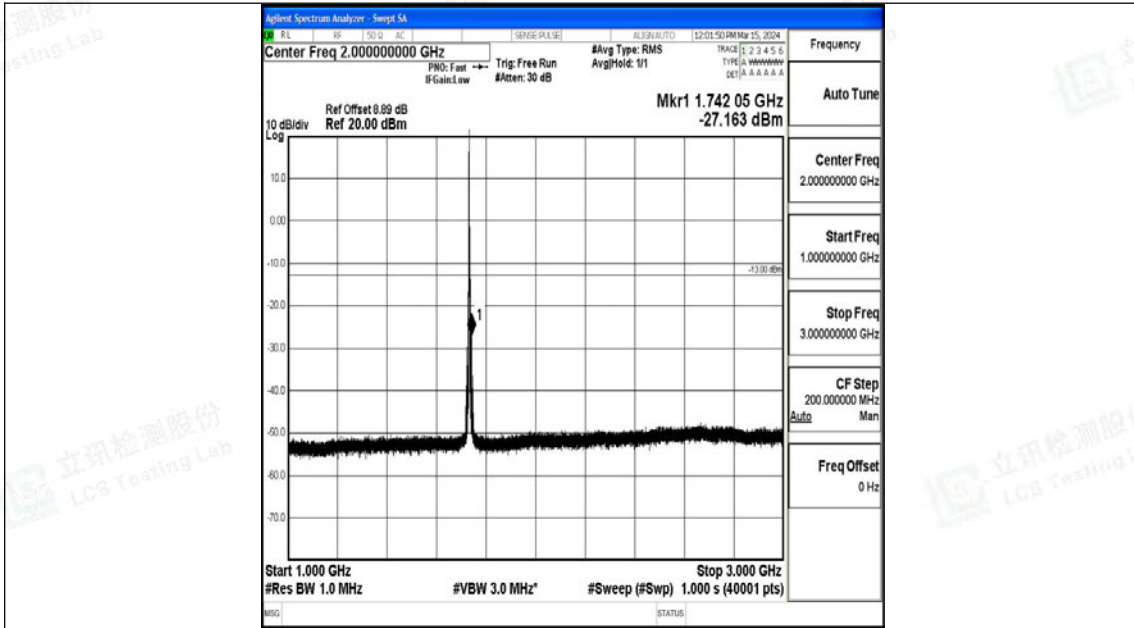

Band4_3MHz_QPSK_20175_1RB#0_3000~20000_3000~20000

Band4_3MHz_16QAM_20175_1RB#0_0.009~0.15_0.009~0.15

Band4_3MHz_16QAM_20175_1RB#0_0.15~30_0.15~30

Band4_3MHz_16QAM_20175_1RB#0_30~1000_30~1000

Band4_3MHz_16QAM_20175_1RB#0_1000~3000_1000~3000