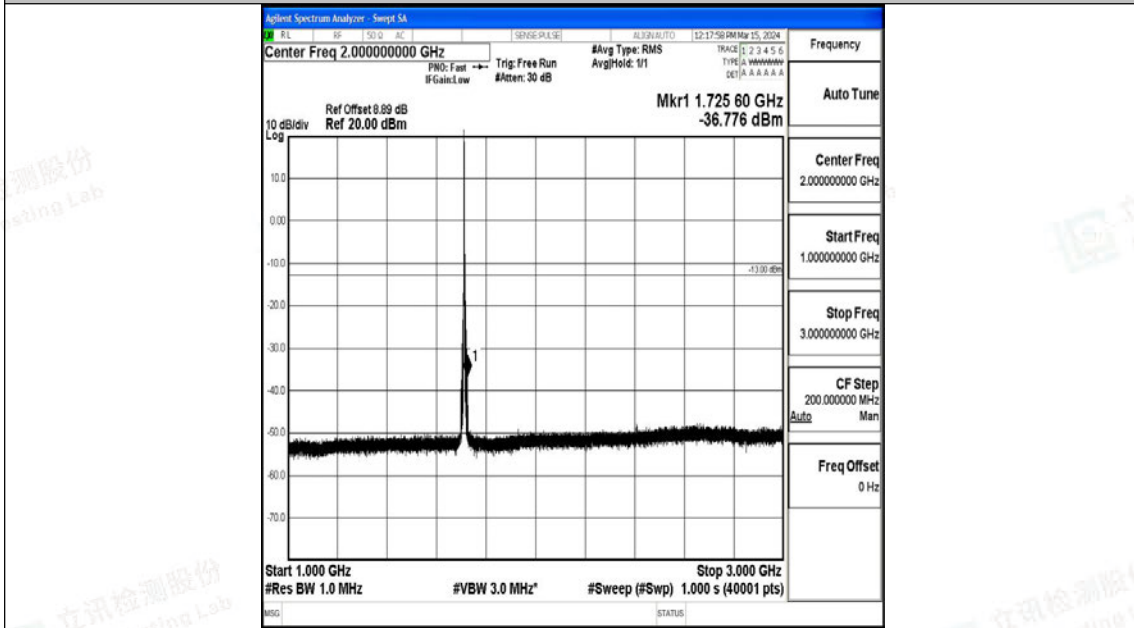

Band4_3MHz_16QAM_20385_1RB#0_3000~20000_3000~20000

Band4_5MHz_QPSK_19975_1RB#0_0.009~0.15_0.009~0.15

Band4_5MHz_QPSK_19975_1RB#0_0.15~30_0.15~30

Band4_5MHz_QPSK_19975_1RB#0_30~1000_30~1000

Band4_5MHz_QPSK_19975_1RB#0_1000~3000_1000~3000