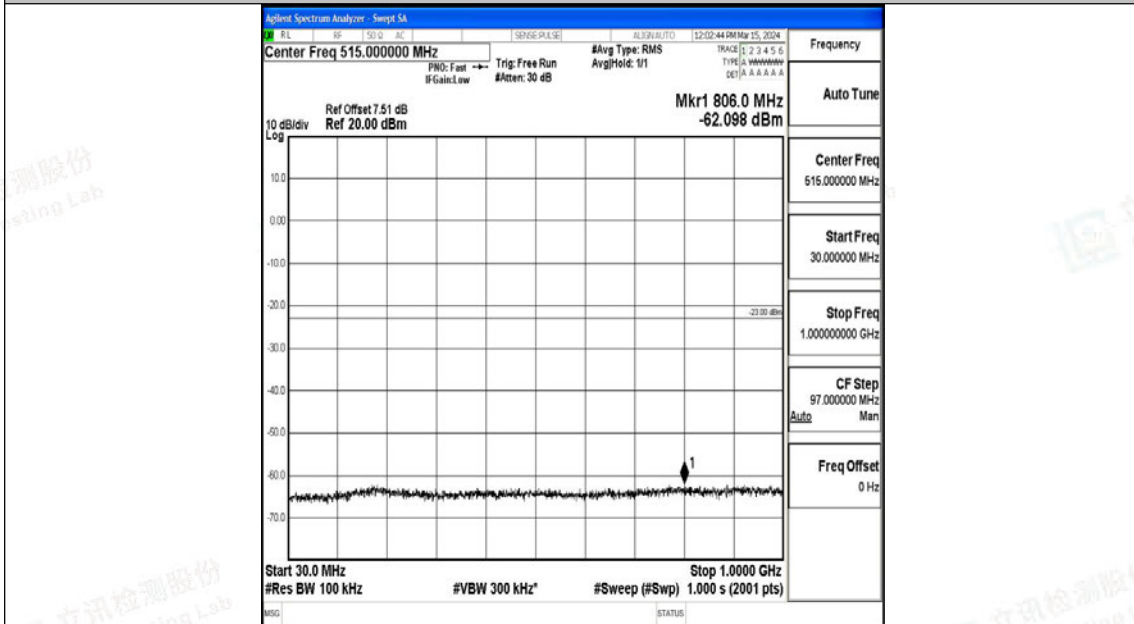

Band4_3MHz_QPSK_20385_1RB#0_3000~20000_3000~20000

Band4_3MHz_16QAM_20385_1RB#0_0.009~0.15_0.009~0.15

Band4_3MHz_16QAM_20385_1RB#0_0.15~30_0.15~30

Band4_3MHz_16QAM_20385_1RB#0_30~1000_30~1000

Band4_3MHz_16QAM_20385_1RB#0_1000~3000_1000~3000