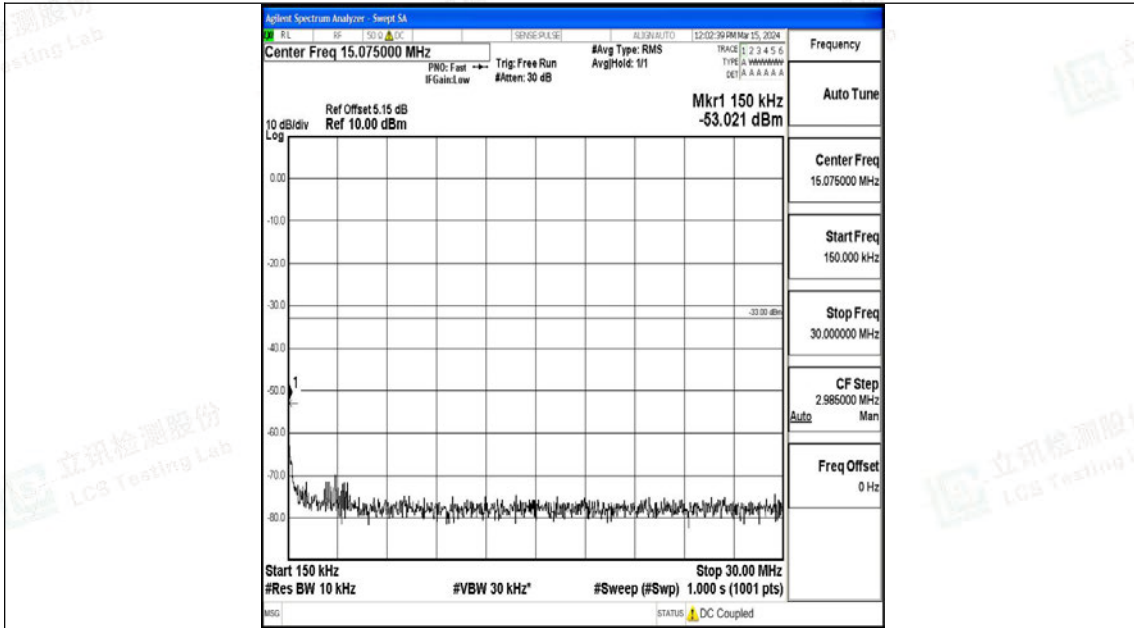

Band4_3MHz_16QAM_20385_1RB#0_0.009~0.15_0.009~0.15

Band4_3MHz_16QAM_20385_1RB#0_0.15~30_0.15~30