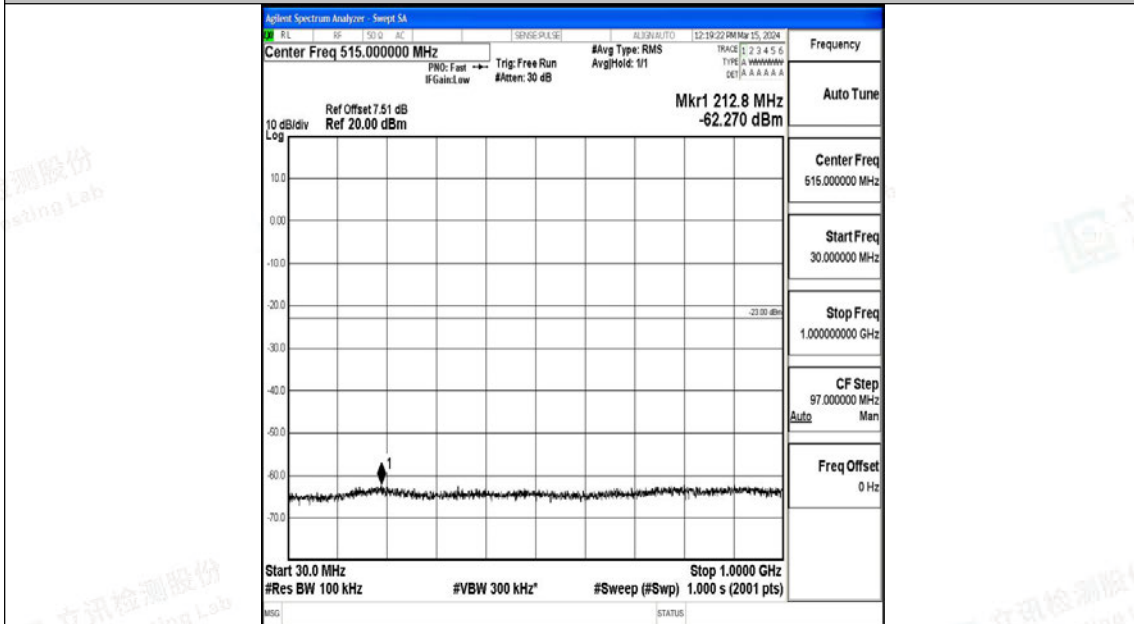

Band4_5MHz_QPSK_20175_1RB#0_3000~20000_3000~20000

Band4_5MHz_16QAM_20175_1RB#0_0.009~0.15_0.009~0.15

Band4_5MHz_16QAM_20175_1RB#0_0.15~30_0.15~30

Band4_5MHz_16QAM_20175_1RB#0_30~1000_30~1000

Band4_5MHz_16QAM_20175_1RB#0_1000~3000_1000~3000