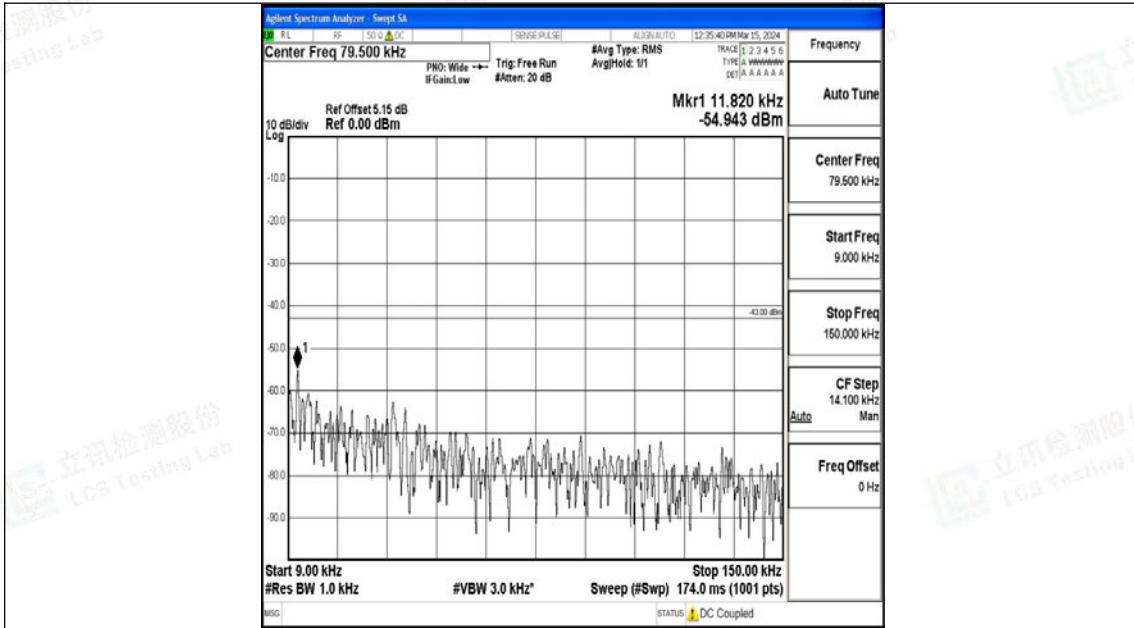

Band4_10MHz_16QAM_20000_1RB#0_3000~20000_3000~20000

Band4_10MHz_QPSK_20175_1RB#0_0.009~0.15_0.009~0.15