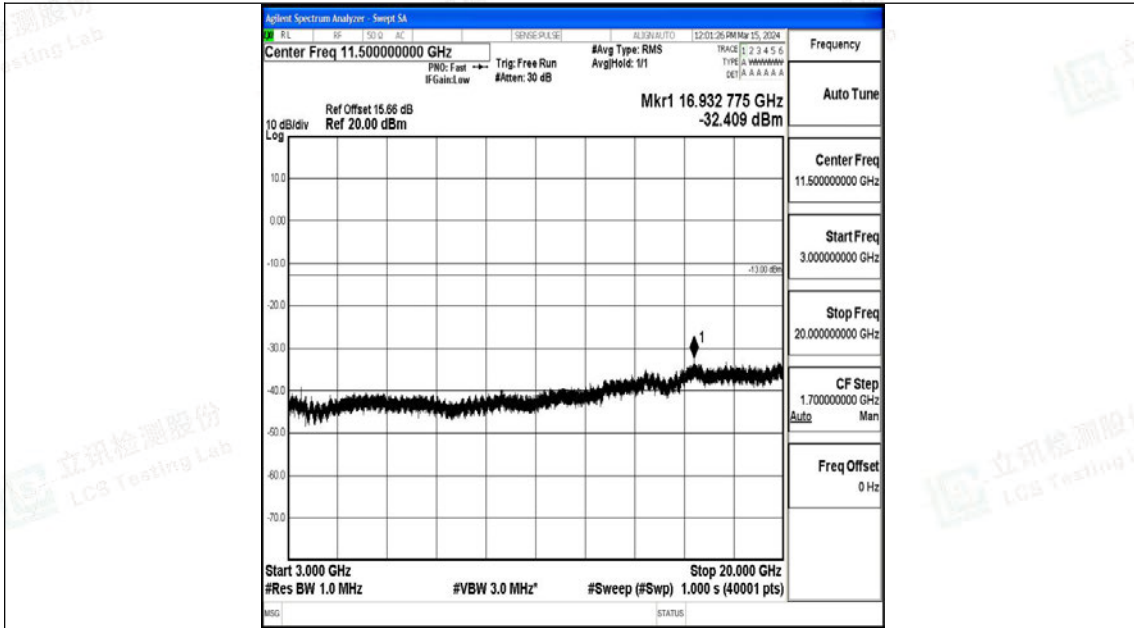

Band4_3MHz_16QAM_19965_1RB#0_3000~20000_3000~20000

Band4_3MHz_QPSK_20175_1RB#0_0.009~0.15_0.009~0.15

Band4_3MHz_QPSK_20175_1RB#0_0.15~30_0.15~30

Band4_3MHz_QPSK_20175_1RB#0_30~1000_30~1000

Band4_3MHz_QPSK_20175_1RB#0_1000~3000_1000~3000