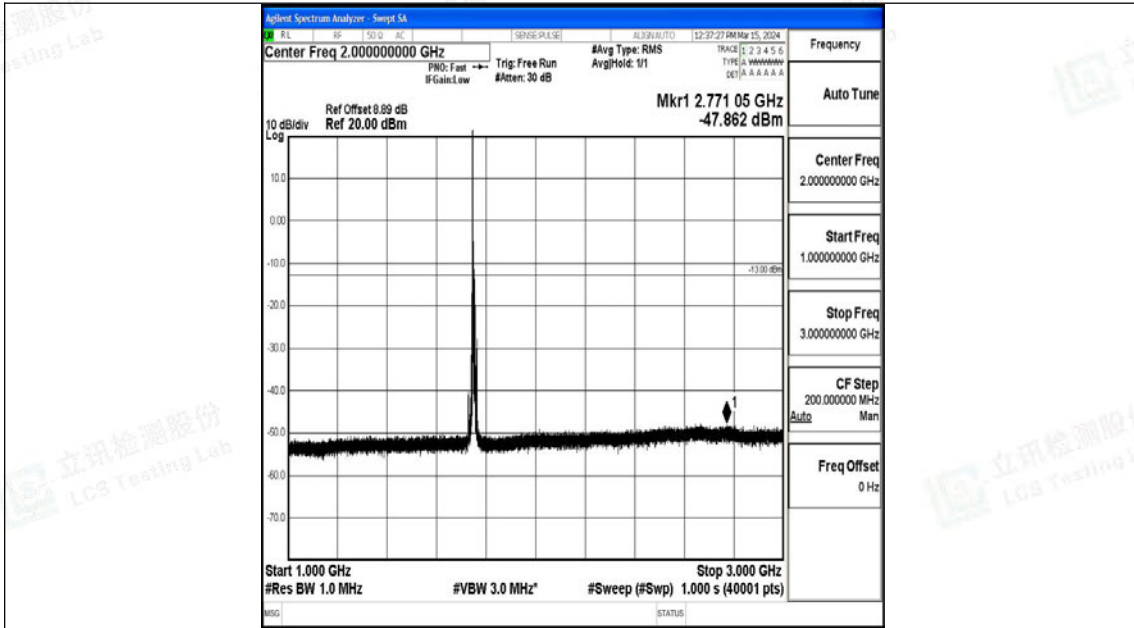

Band4_10MHz_QPSK_20350_1RB#0_3000~20000_3000~20000

Band4_10MHz_16QAM_20350_1RB#0_0.009~0.15_0.009~0.15

Band4_10MHz_16QAM_20350_1RB#0_0.15~30_0.15~30

Band4_10MHz_16QAM_20350_1RB#0_30~1000_30~1000

Band4_10MHz_16QAM_20350_1RB#0_1000~3000_1000~3000