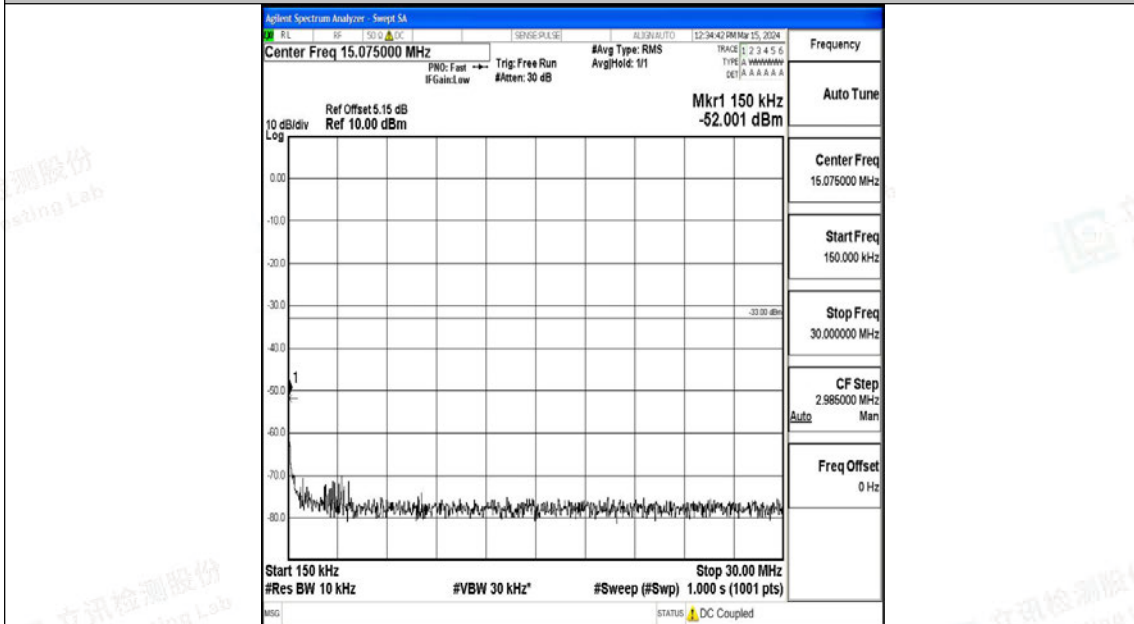

Band4_10MHz_QPSK_20000_1RB#0_0.009~0.15_0.009~0.15

Band4_10MHz_QPSK_20000_1RB#0_0.15~30_0.15~30