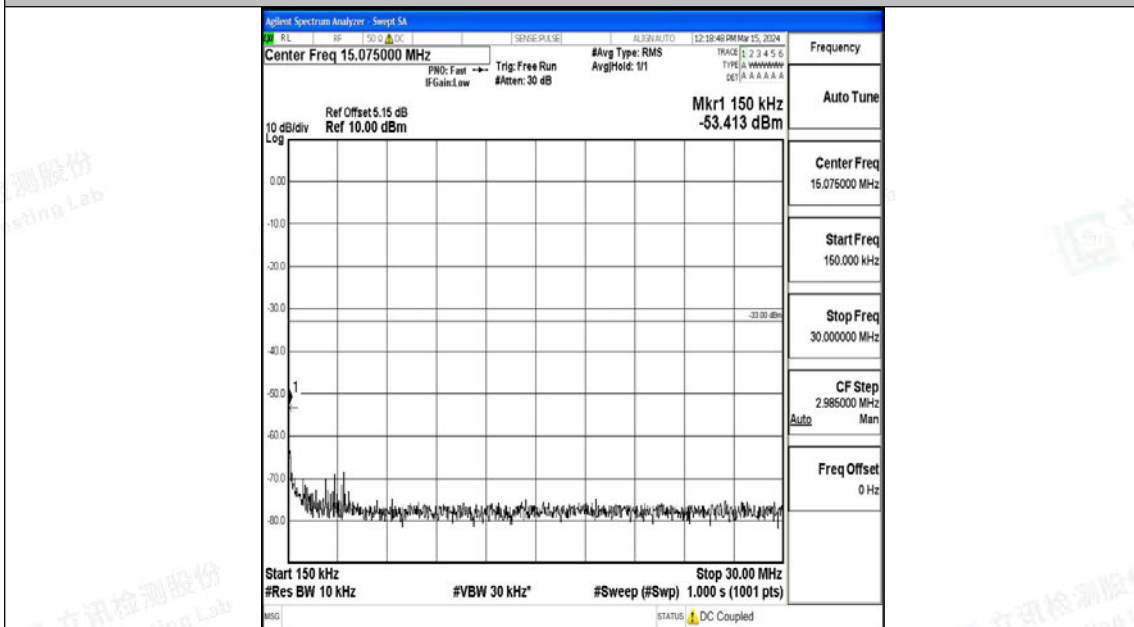

Band4_5MHz_QPSK_20175_1RB#0_0.009~0.15_0.009~0.15

Band4_5MHz_QPSK_20175_1RB#0_0.15~30_0.15~30