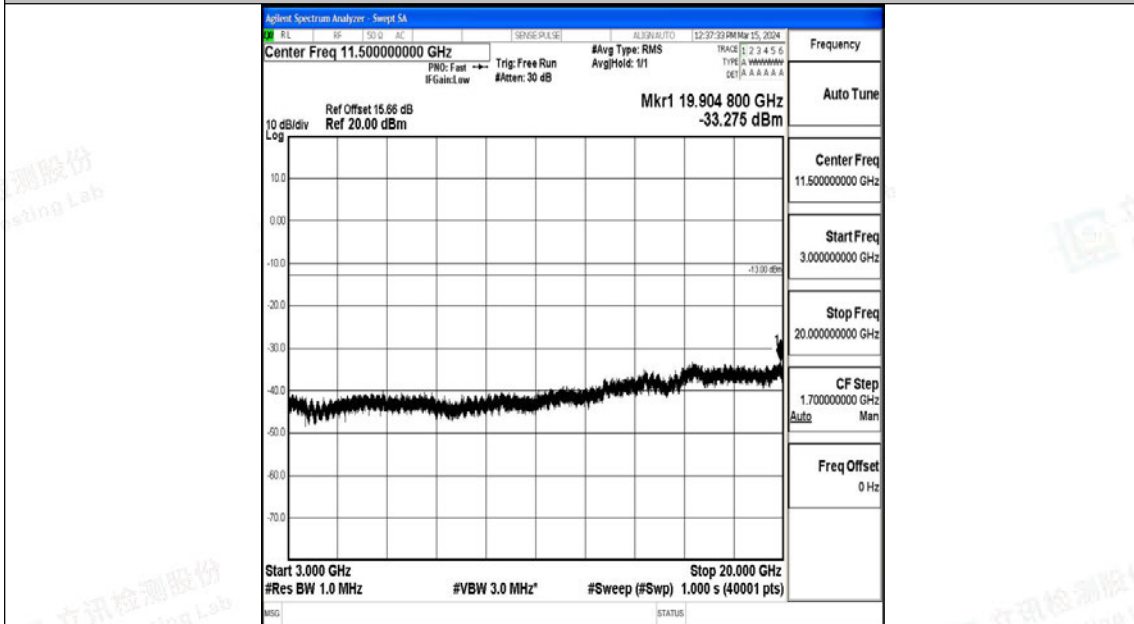

Band4_10MHz_QPSK_20350_1RB#0_3000~20000_3000~20000

Band4_10MHz_16QAM_20350_1RB#0_0.009~0.15_0.009~0.15

Band4_10MHz_16QAM_20350_1RB#0_0.15~30_0.15~30

Band4_10MHz_16QAM_20350_1RB#0_30~1000_30~1000

Band4_10MHz_16QAM_20350_1RB#0_1000~3000_1000~3000