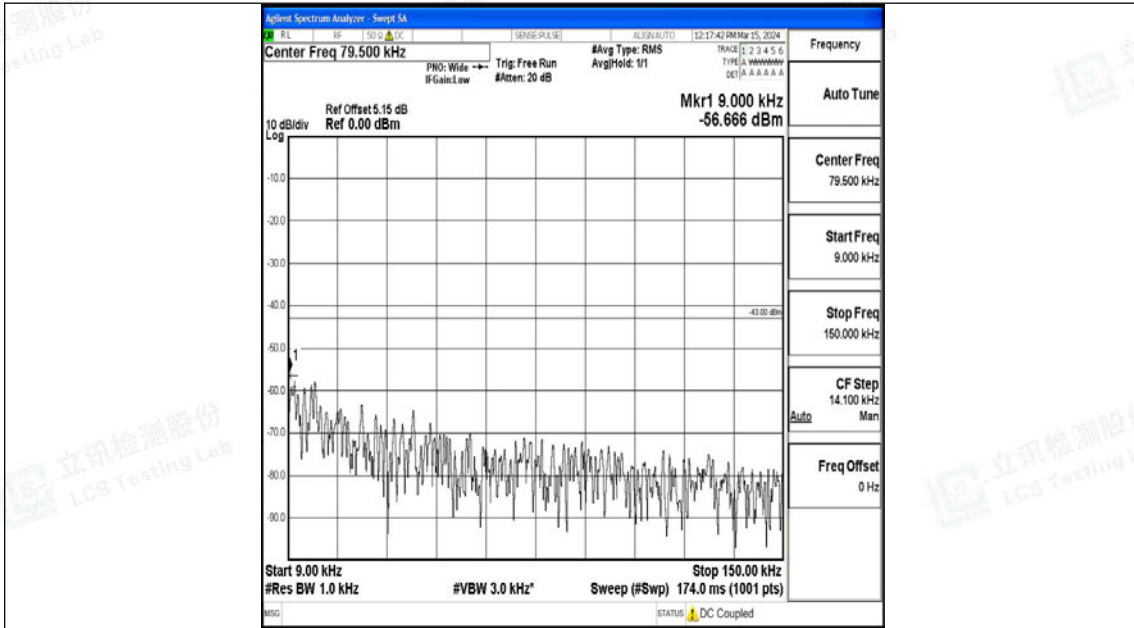

Band4_3MHz_16QAM_20385_1RB#0_3000~20000_3000~20000

Band4_5MHz_QPSK_19975_1RB#0_0.009~0.15_0.009~0.15