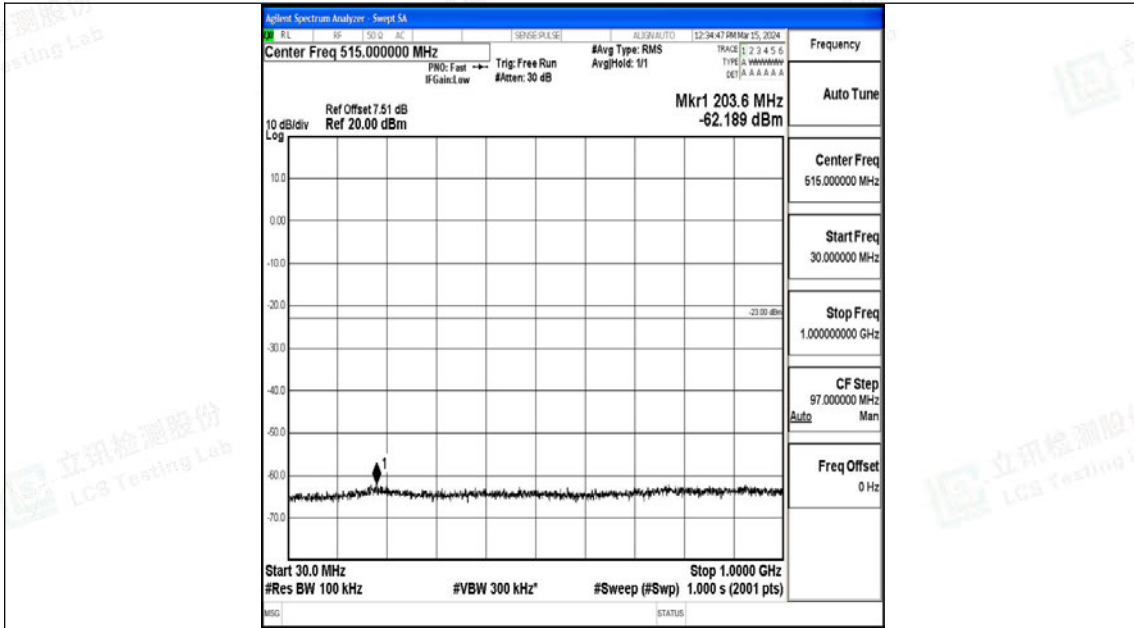

Band4_5MHz_16QAM_20375_1RB#0_3000~20000_3000~20000

Band4_10MHz_QPSK_20000_1RB#0_0.009~0.15_0.009~0.15

Band4_10MHz_QPSK_20000_1RB#0_0.15~30_0.15~30

Band4_10MHz_QPSK_20000_1RB#0_30~1000_30~1000

Band4_10MHz_QPSK_20000_1RB#0_1000~3000_1000~3000