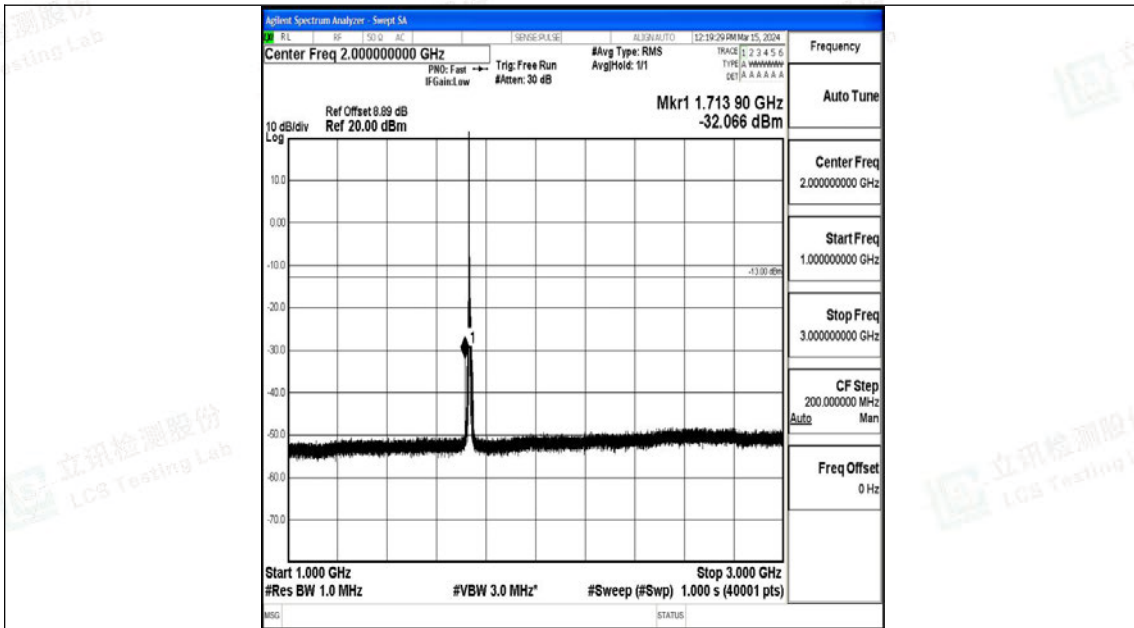

Band4_5MHz_QPSK_20175_1RB#0_3000~20000_3000~20000

Band4_5MHz_16QAM_20175_1RB#0_0.009~0.15_0.009~0.15

Band4_5MHz_16QAM_20175_1RB#0_0.15~30_0.15~30

Band4_5MHz_16QAM_20175_1RB#0_30~1000_30~1000

Band4_5MHz_16QAM_20175_1RB#0_1000~3000_1000~3000