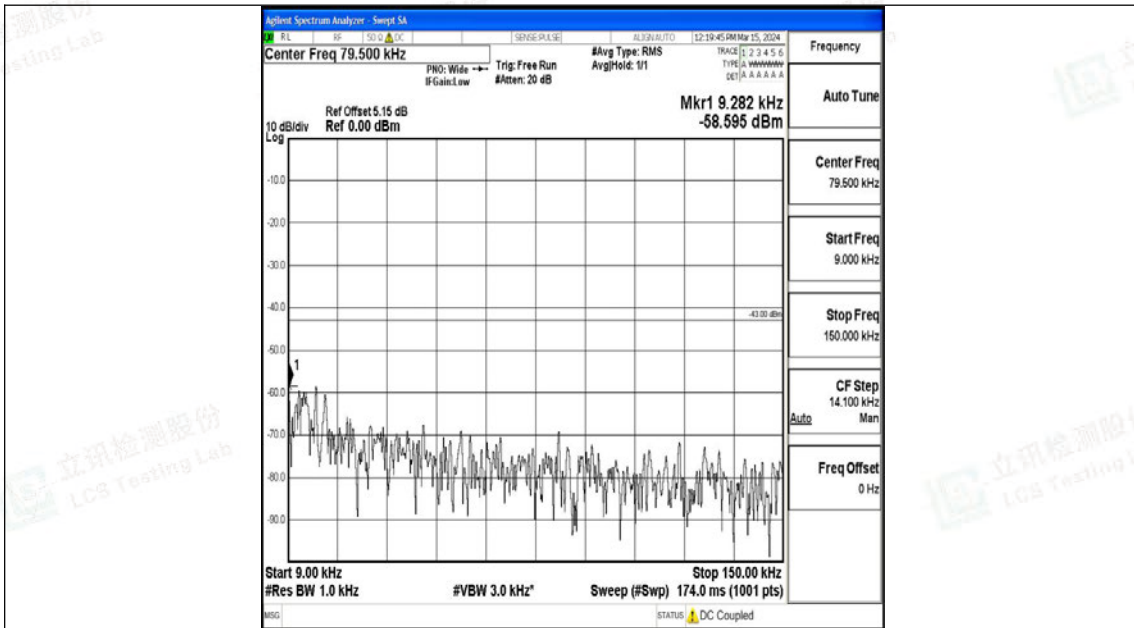

Band4_5MHz_16QAM_20175_1RB#0_3000~20000_3000~20000

Band4_5MHz_QPSK_20375_1RB#0_0.009~0.15_0.009~0.15