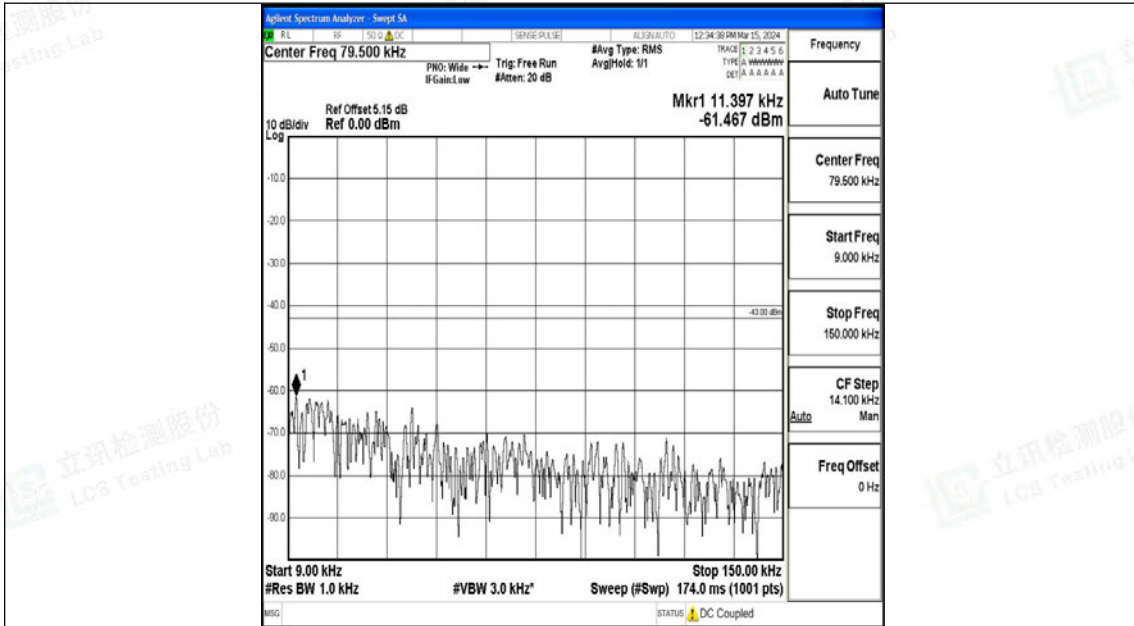

Band4_5MHz_16QAM_20375_1RB#0_3000~20000_3000~20000

Band4_10MHz_QPSK_20000_1RB#0_0.009~0.15_0.009~0.15