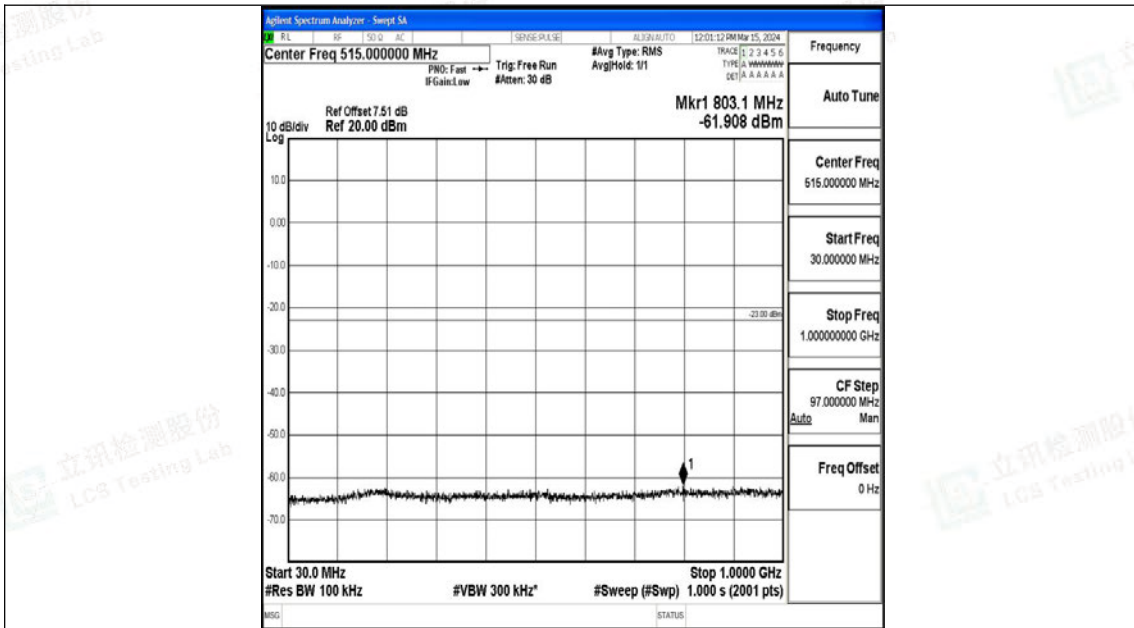

Band4_3MHz_16QAM_19965_1RB#0_3000~20000_3000~20000

Band4_3MHz_QPSK_20175_1RB#0_0.009~0.15_0.009~0.15

Band4_3MHz_QPSK_20175_1RB#0_0.15~30_0.15~30

Band4_3MHz_QPSK_20175_1RB#0_30~1000_30~1000

Band4_3MHz_QPSK_20175_1RB#0_1000~3000_1000~3000