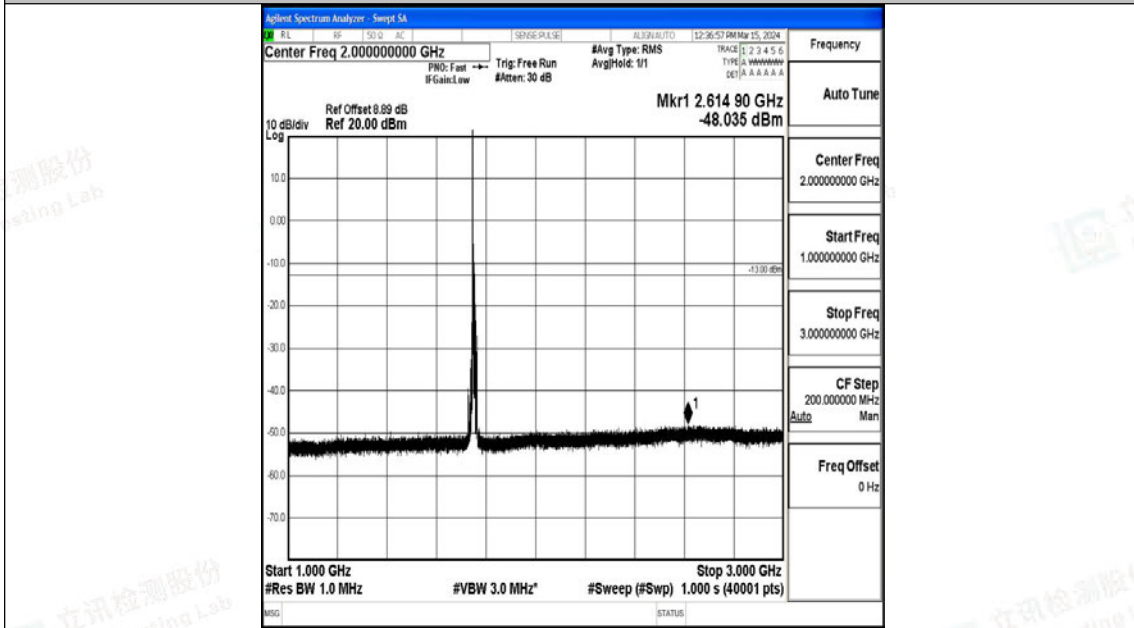

Band4_10MHz_16QAM_20175_1RB#0_3000~20000_3000~20000

Band4_10MHz_QPSK_20350_1RB#0_0.009~0.15_0.009~0.15

Band4_10MHz_QPSK_20350_1RB#0_0.15~30_0.15~30

Band4_10MHz_QPSK_20350_1RB#0_30~1000_30~1000

Band4_10MHz_QPSK_20350_1RB#0_1000~3000_1000~3000