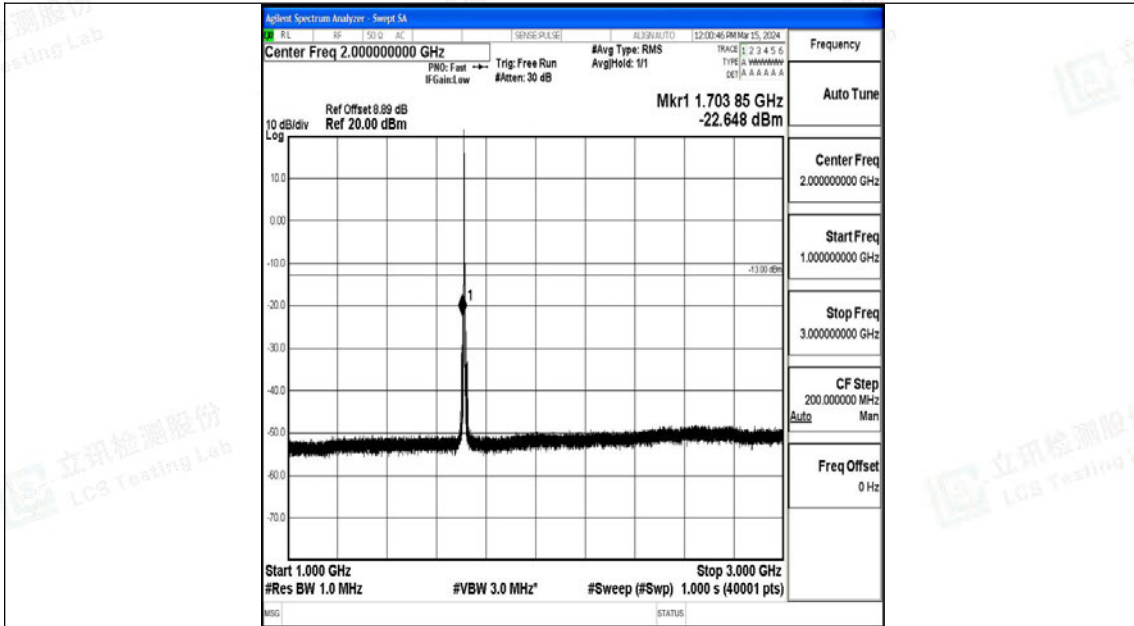

Band4_3MHz_QPSK_19965_1RB#0_3000~20000_3000~20000

Band4_3MHz_16QAM_19965_1RB#0_0.009~0.15_0.009~0.15

Band4_3MHz_16QAM_19965_1RB#0_0.15~30_0.15~30

Band4_3MHz_16QAM_19965_1RB#0_30~1000_30~1000

Band4_3MHz_16QAM_19965_1RB#0_1000~3000_1000~3000