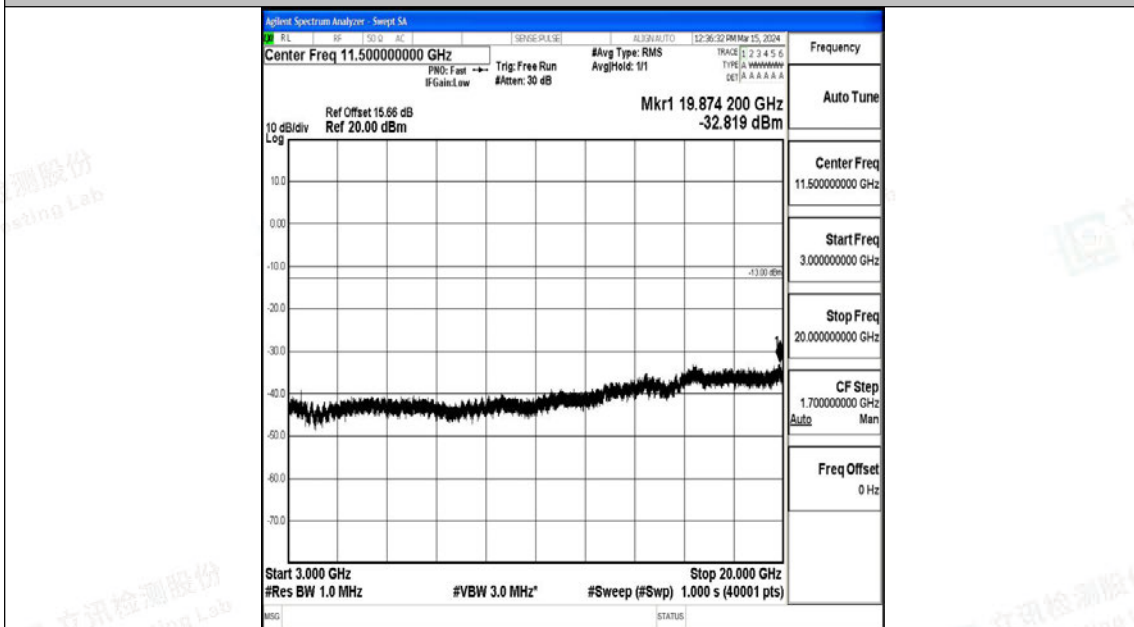

Band4_10MHz_QPSK_20175_1RB#0_3000~20000_3000~20000

Band4_10MHz_16QAM_20175_1RB#0_0.009~0.15_0.009~0.15

Band4_10MHz_16QAM_20175_1RB#0_0.15~30_0.15~30

Band4_10MHz_16QAM_20175_1RB#0_30~1000_30~1000

Band4_10MHz_16QAM_20175_1RB#0_1000~3000_1000~3000