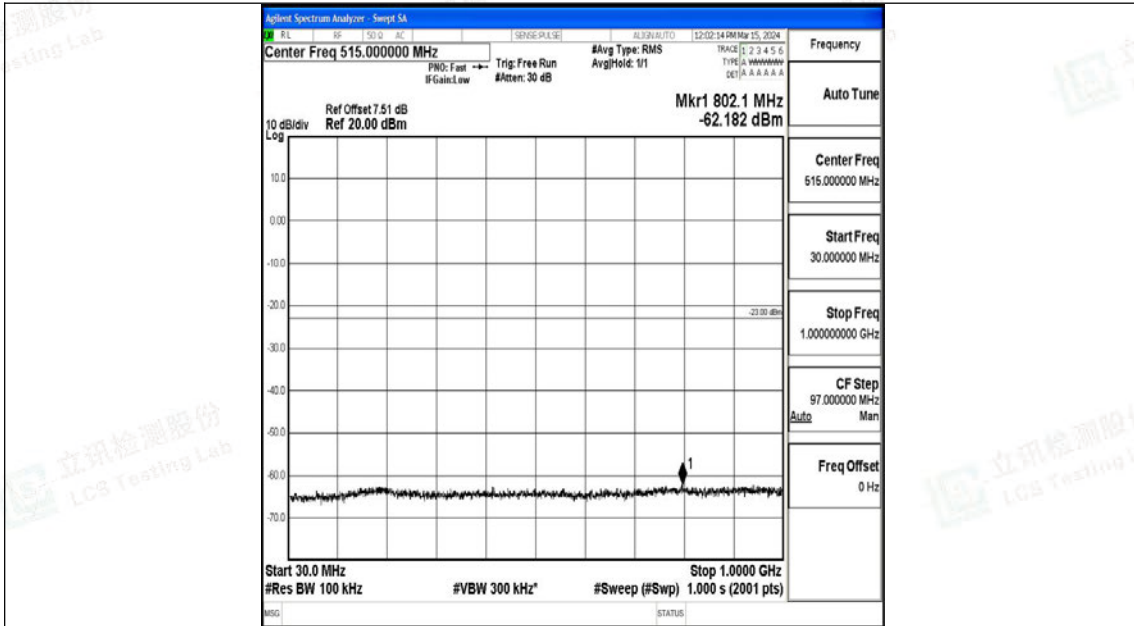

Band4_3MHz_16QAM_20175_1RB#0_3000~20000_3000~20000

Band4_3MHz_QPSK_20385_1RB#0_0.009~0.15_0.009~0.15

Band4_3MHz_QPSK_20385_1RB#0_0.15~30_0.15~30

Band4_3MHz_QPSK_20385_1RB#0_30~1000_30~1000

Band4_3MHz_QPSK_20385_1RB#0_1000~3000_1000~3000