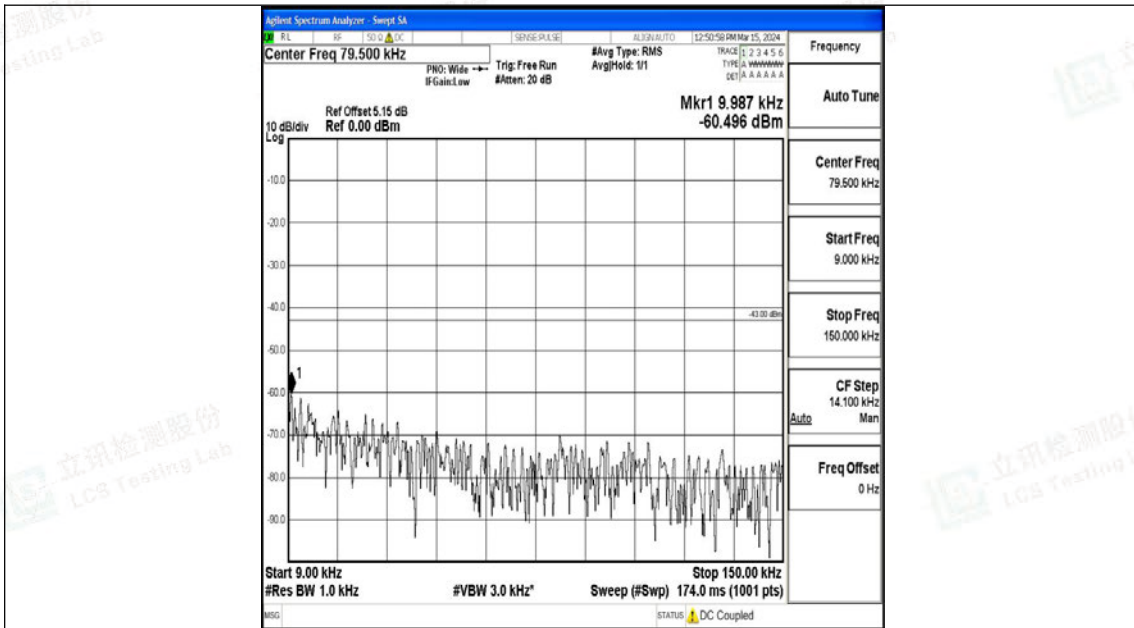

Band4_10MHz_16QAM_20350_1RB#0_3000~20000_3000~20000

Band4_15MHz_QPSK_20025_1RB#0_0.009~0.15_0.009~0.15