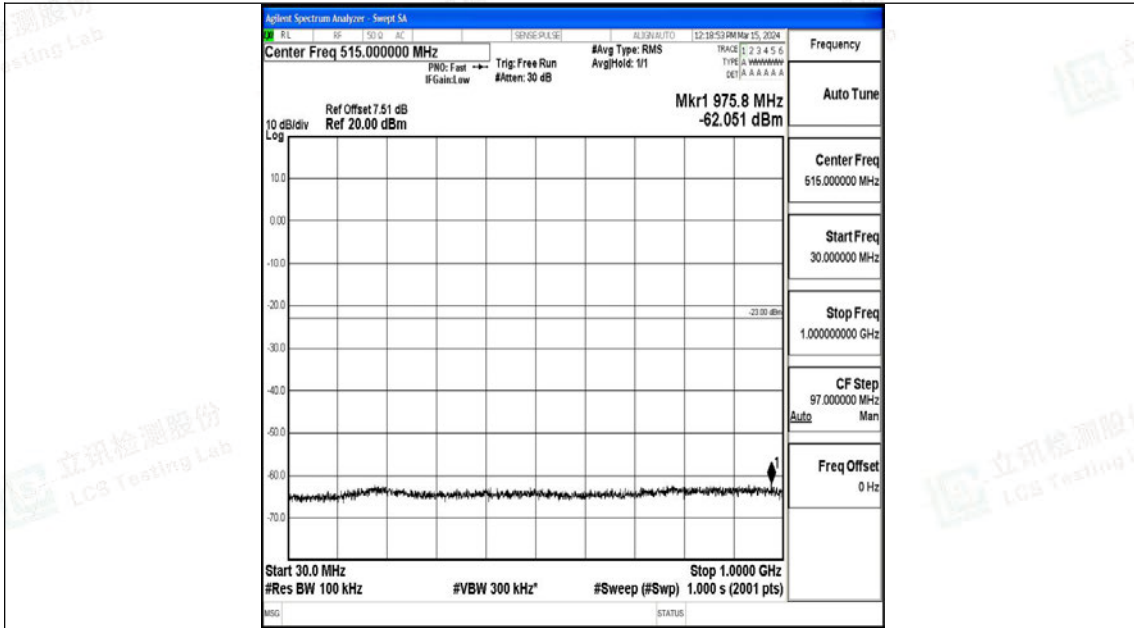

Band4_5MHz_16QAM_19975_1RB#0_3000~20000_3000~20000

Band4_5MHz_QPSK_20175_1RB#0_0.009~0.15_0.009~0.15

Band4_5MHz_QPSK_20175_1RB#0_0.15~30_0.15~30

Band4_5MHz_QPSK_20175_1RB#0_30~1000_30~1000

Band4_5MHz_QPSK_20175_1RB#0_1000~3000_1000~3000