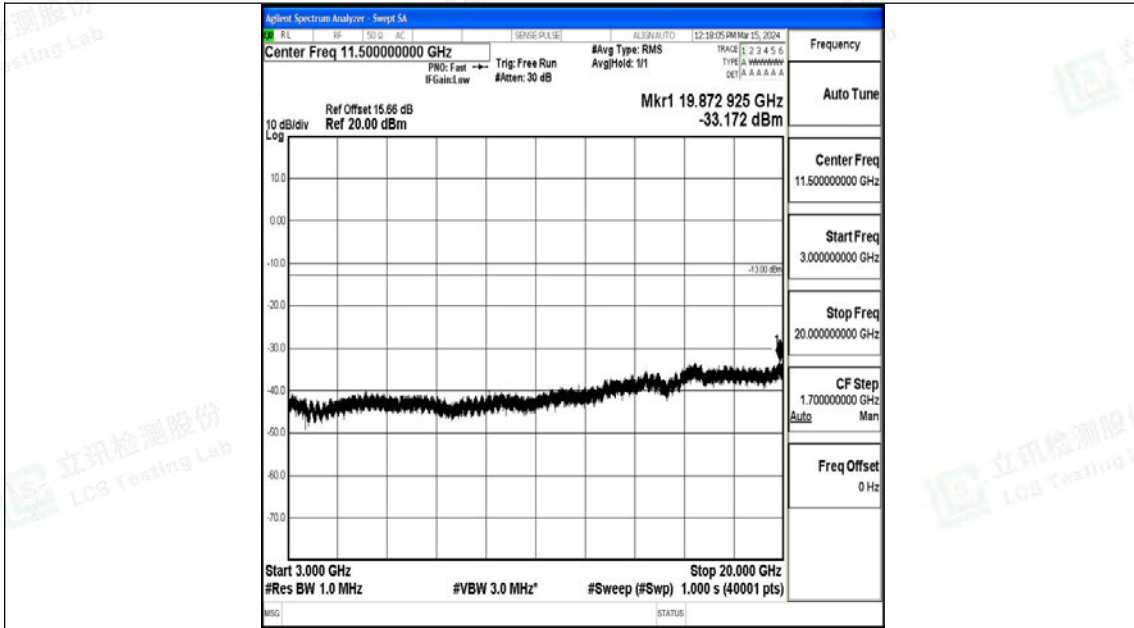

Band4_3MHz_16QAM_20385_1RB#0_3000~20000_3000~20000

Band4_5MHz_QPSK_19975_1RB#0_0.009~0.15_0.009~0.15

Band4_5MHz_QPSK_19975_1RB#0_0.15~30_0.15~30

Band4_5MHz_QPSK_19975_1RB#0_30~1000_30~1000

Band4_5MHz_QPSK_19975_1RB#0_1000~3000_1000~3000