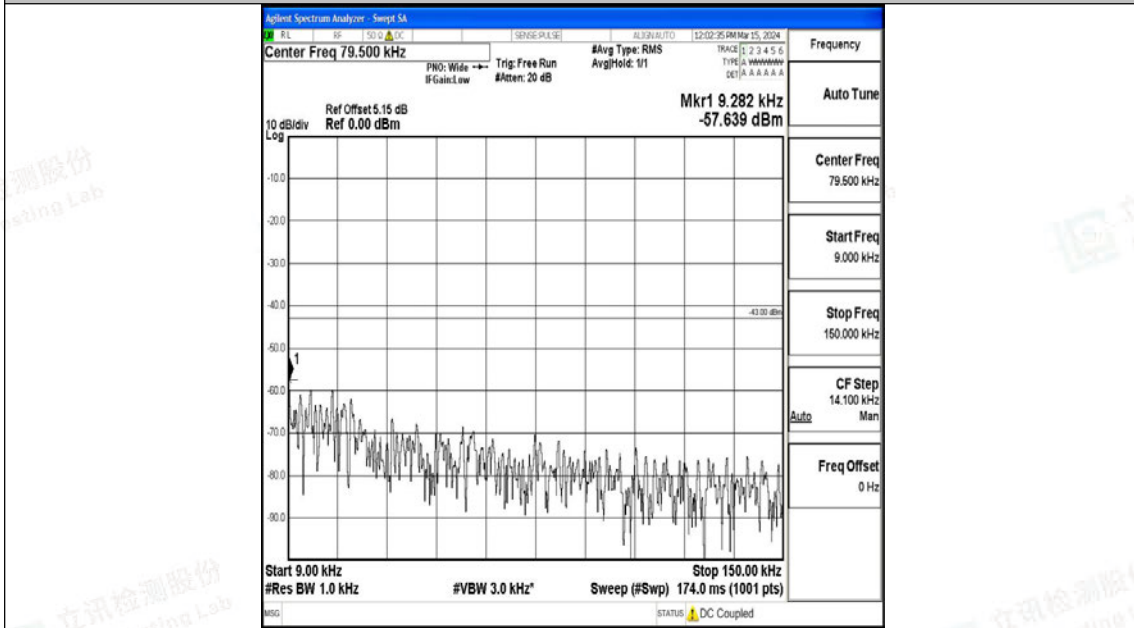

Band4_3MHz_QPSK_20385_1RB#0_3000~20000_3000~20000

Band4_3MHz_16QAM_20385_1RB#0_0.009~0.15_0.009~0.15