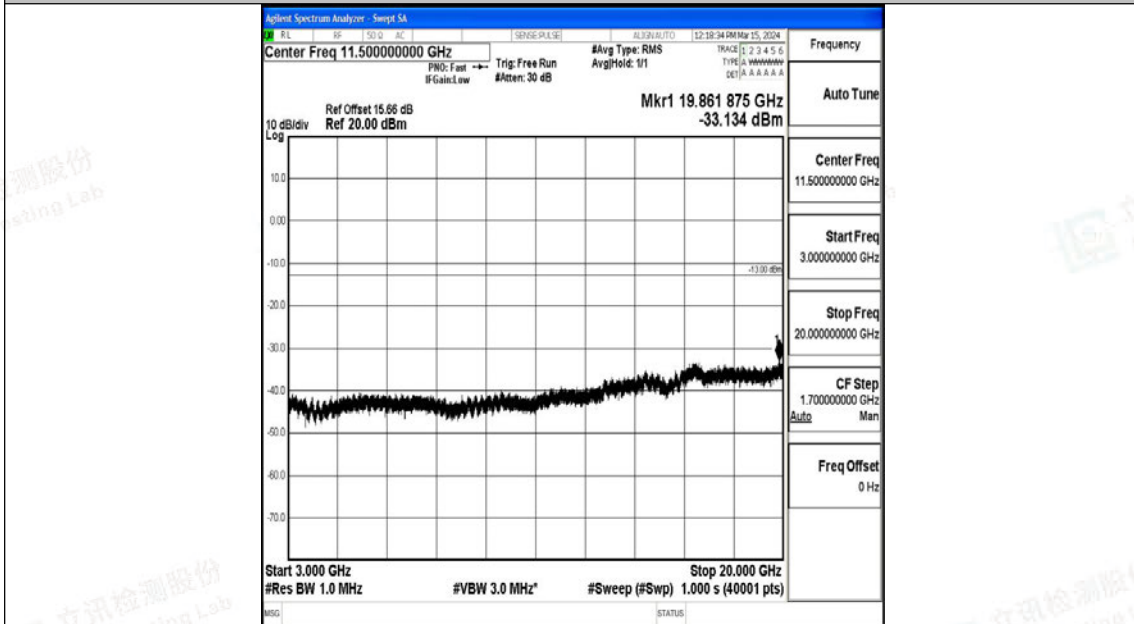

Band4_5MHz_QPSK_19975_1RB#0_3000~20000_3000~20000

Band4_5MHz_16QAM_19975_1RB#0_0.009~0.15_0.009~0.15

Band4_5MHz_16QAM_19975_1RB#0_0.15~30_0.15~30

Band4_5MHz_16QAM_19975_1RB#0_30~1000_30~1000

Band4_5MHz_16QAM_19975_1RB#0_1000~3000_1000~3000