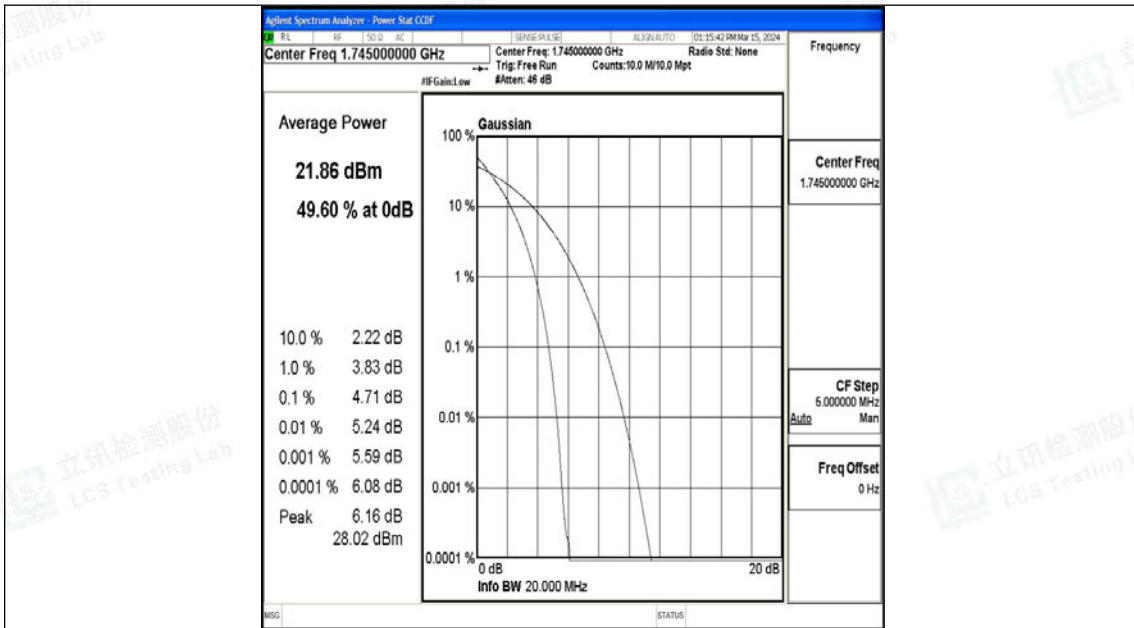

Band4-20MHz-16QAM-20175-100RB#0-PASS

Band4-20MHz-QPSK-20300-1RB#0-PASS

Band4-20MHz-16QAM-20300-1RB#0-PASS

Band4-20MHz-QPSK-20300-100RB#0-PASS

Band4-20MHz-16QAM-20300-100RB#0-PASS

I.3 26dB Bandwidth and Occupied Bandwidth