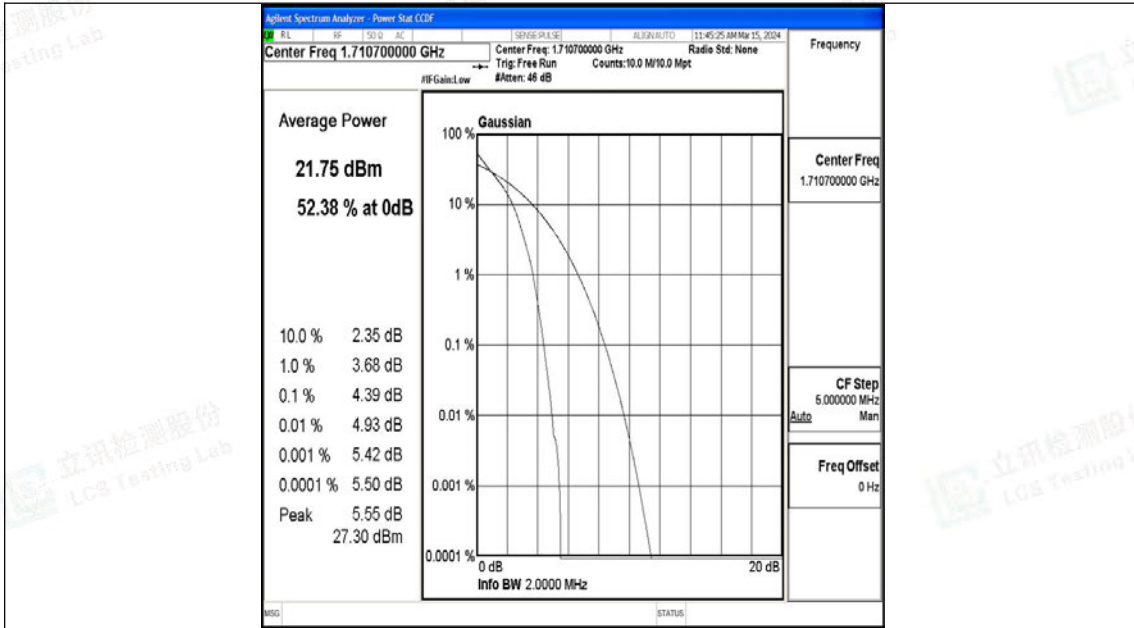

Band4-1.4MHz-QPSK-19957-6RB#0-PASS