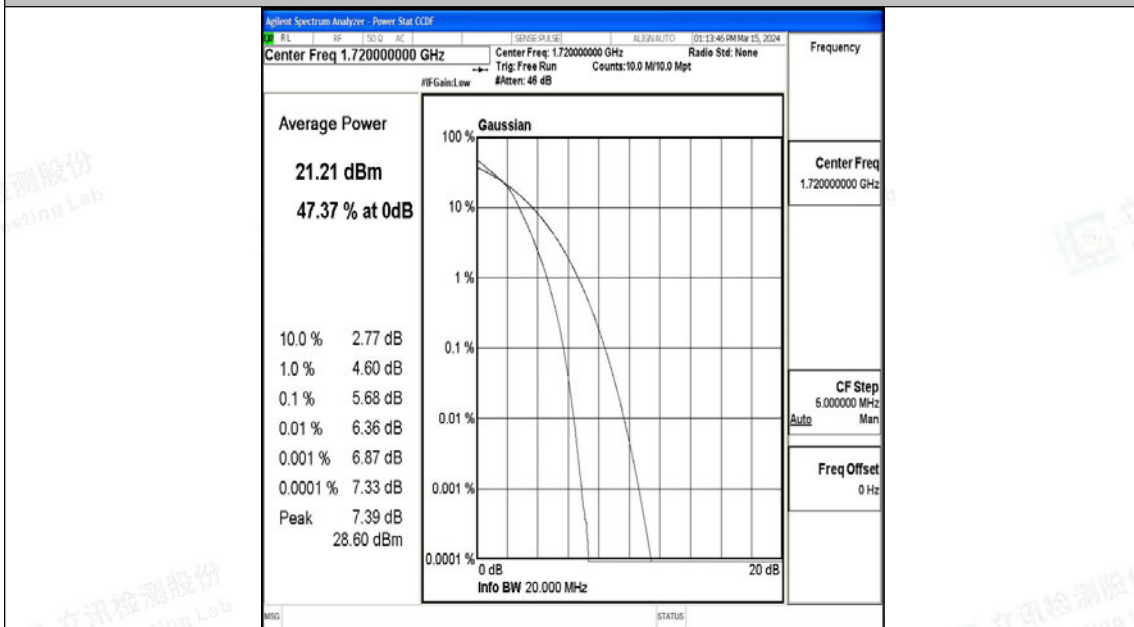

Band4-20MHz-16QAM-20050-100RB#0-PASS