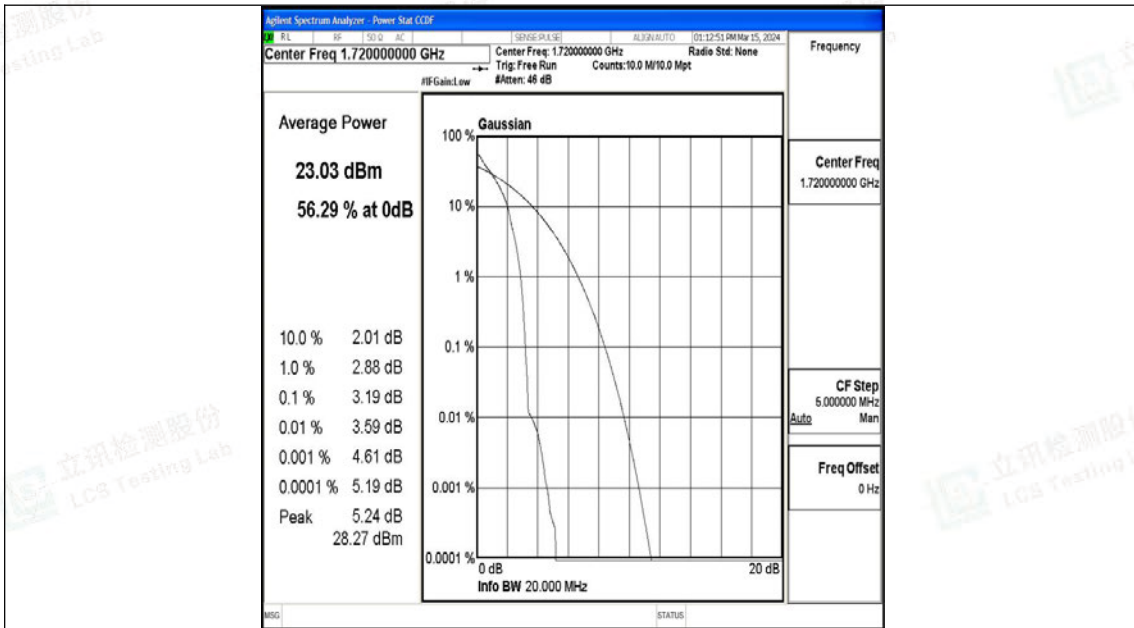

Band4-15MHz-16QAM-20175-75RB#0-PASS

Band4-15MHz-QPSK-20325-1RB#0-PASS

Band4-15MHz-16QAM-20325-1RB#0-PASS

Band4-15MHz-QPSK-20325-75RB#0-PASS

Band4-15MHz-16QAM-20325-75RB#0-PASS

Band4-20MHz-QPSK-20050-1RB#0-PASS