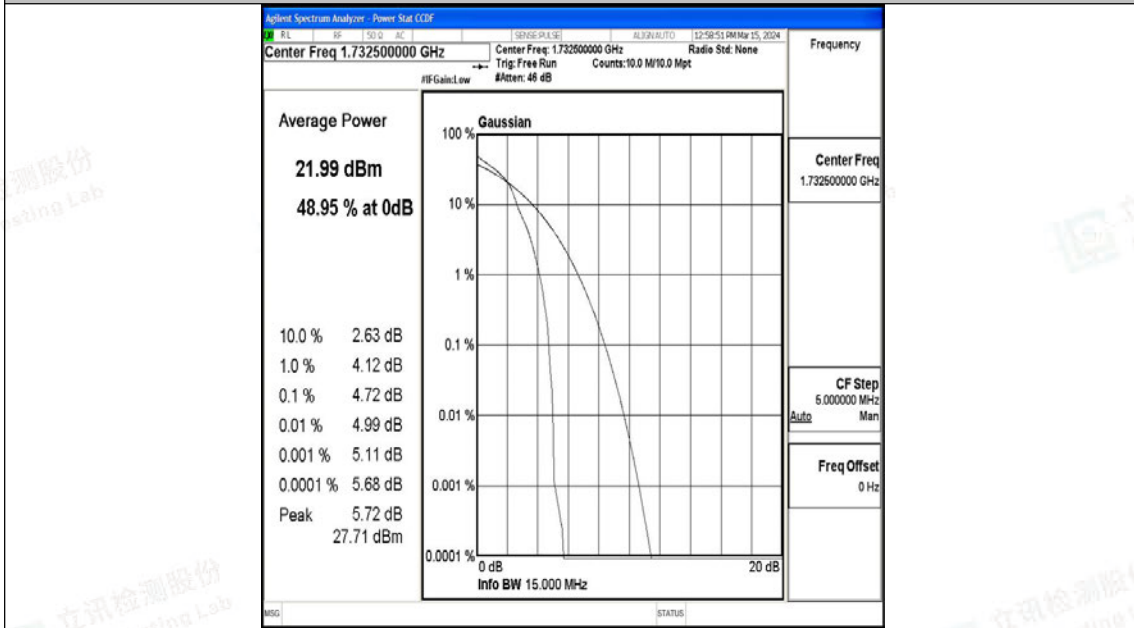

Band4-15MHz-16QAM-20025-1RB#0-PASS

Band4-15MHz-QPSK-20025-75RB#0-PASS

Band4-15MHz-16QAM-20025-75RB#0-PASS

Band4-15MHz-QPSK-20175-1RB#0-PASS

Band4-15MHz-16QAM-20175-1RB#0-PASS

Band4-15MHz-QPSK-20175-75RB#0-PASS