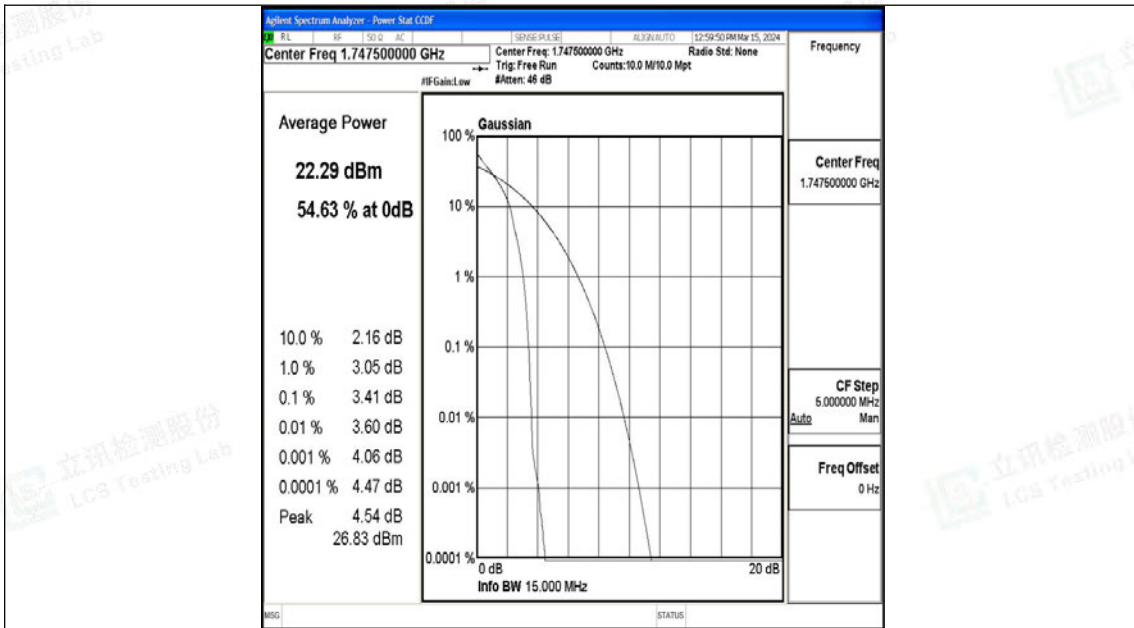

Band4-15MHz-QPSK-20325-1RB#0-PASS