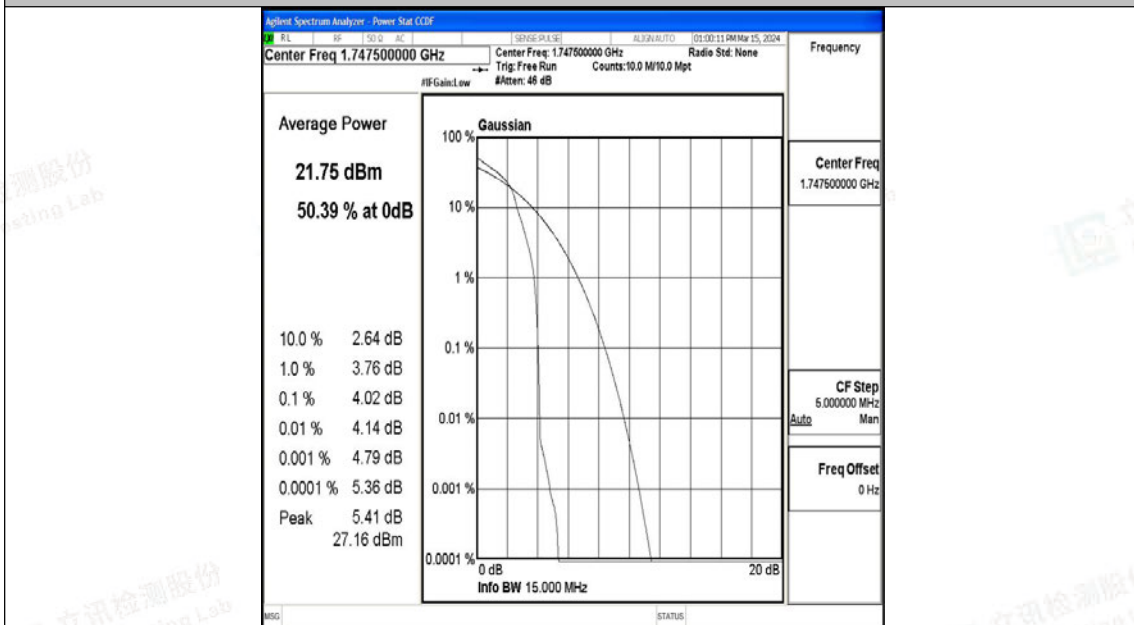

Band4-15MHz-16QAM-20325-1RB#0-PASS