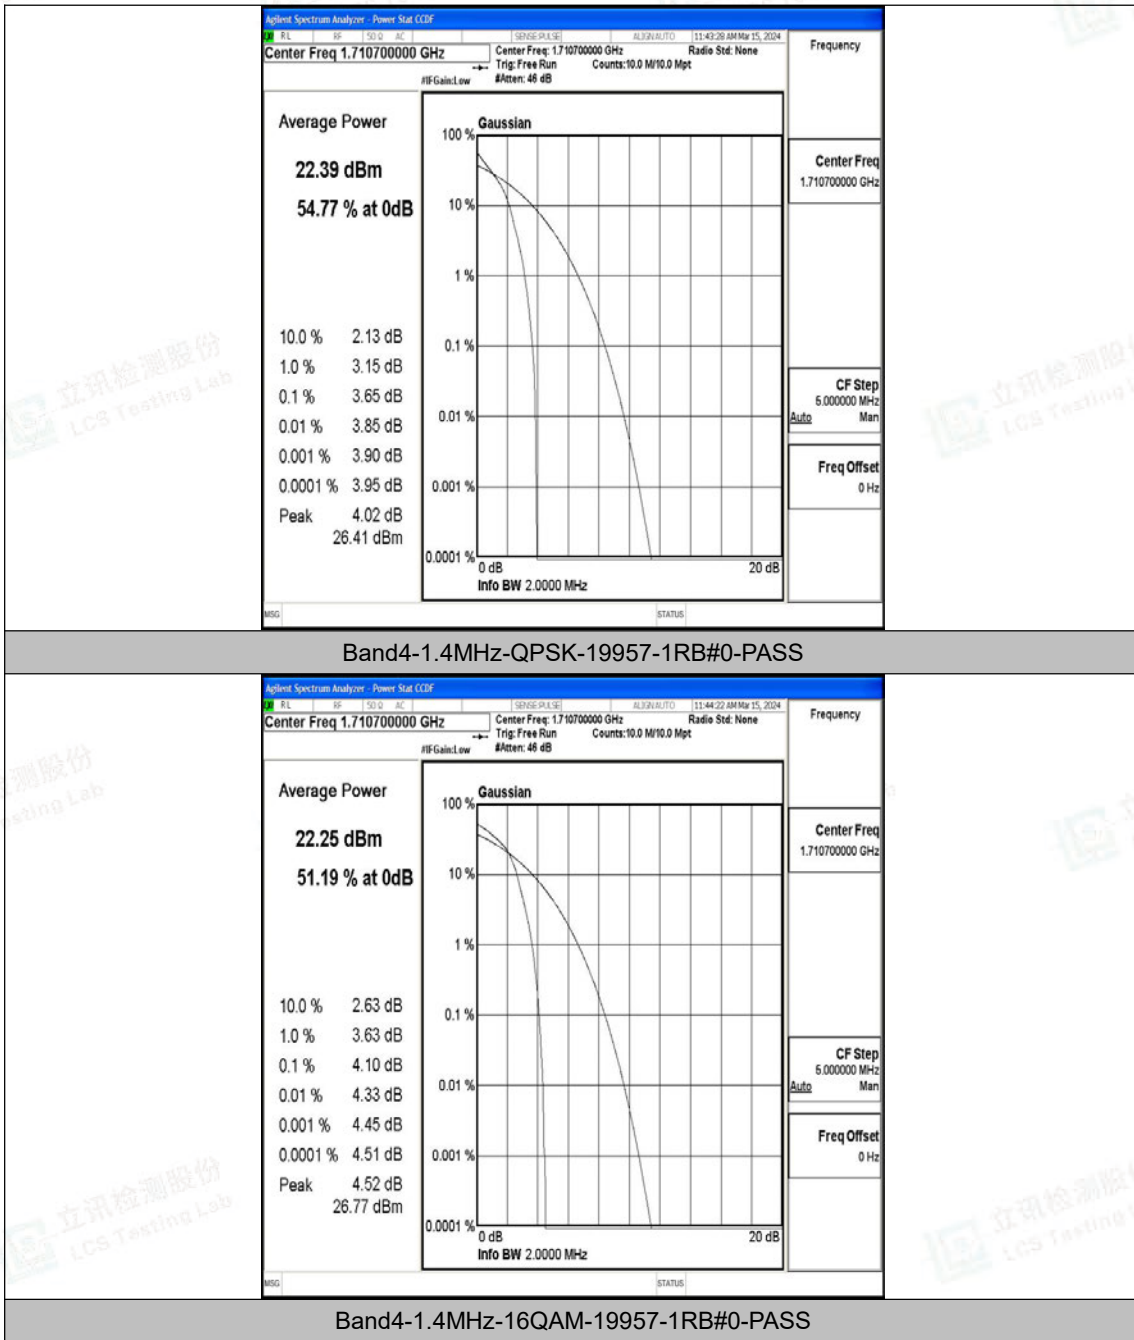

Test Graphs