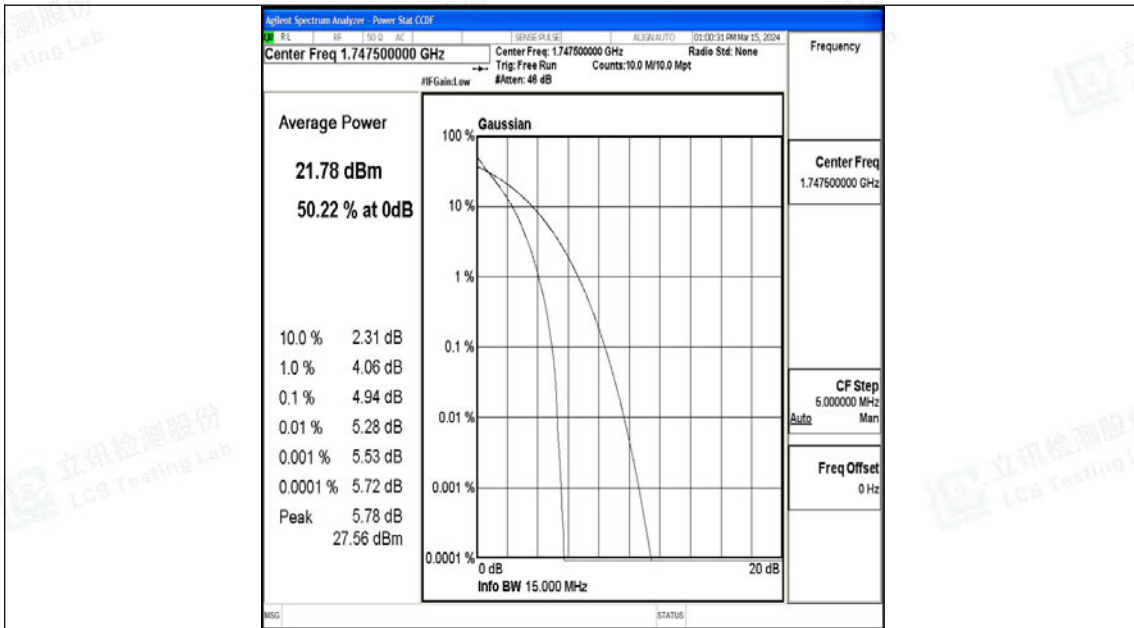

Band4-15MHz-16QAM-20175-75RB#0-PASS

Band4-15MHz-QPSK-20325-1RB#0-PASS

Band4-15MHz-16QAM-20325-1RB#0-PASS

Band4-15MHz-QPSK-20325-75RB#0-PASS

Band4-15MHz-16QAM-20325-75RB#0-PASS

Band4-20MHz-QPSK-20050-1RB#0-PASS