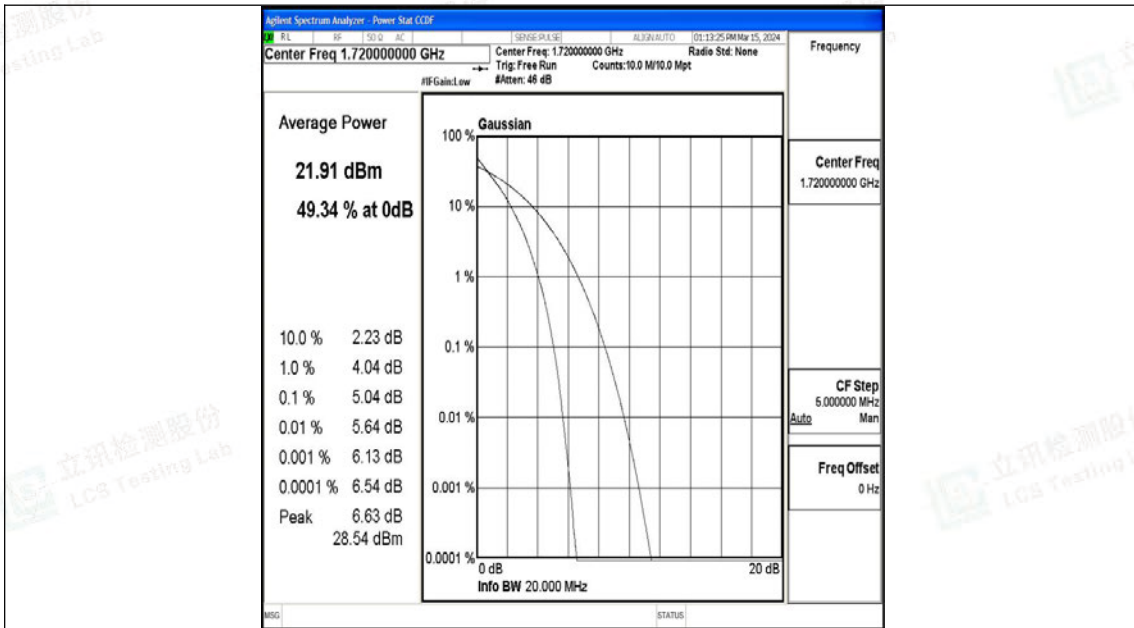

Band4-20MHz-QPSK-20050-100RB#0-PASS