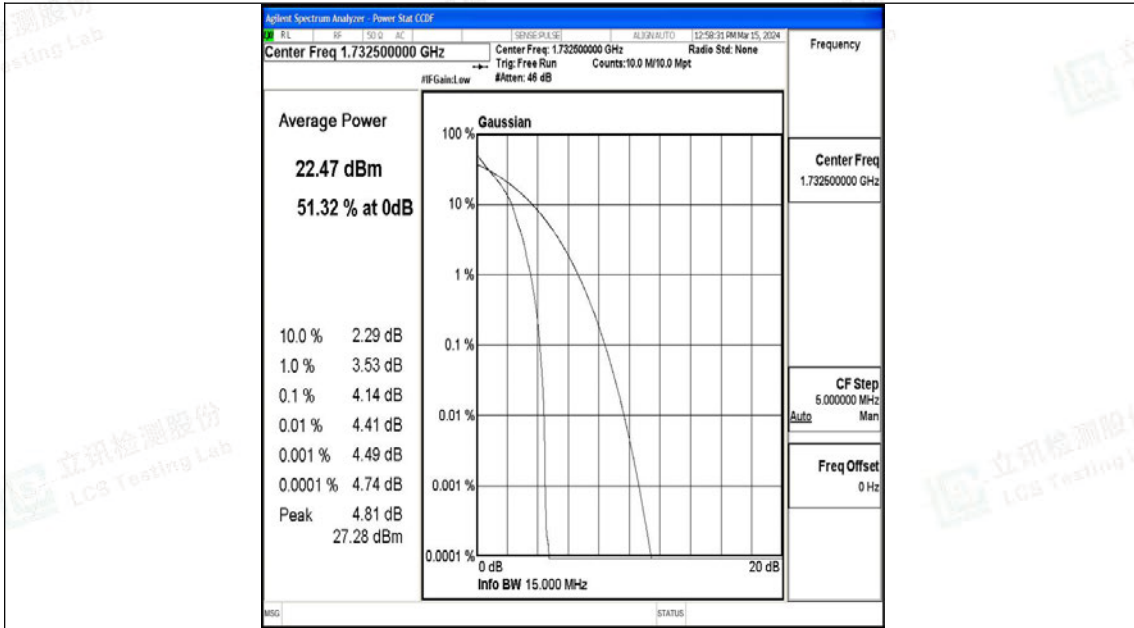

Band4-15MHz-16QAM-20025-1RB#0-PASS

Band4-15MHz-QPSK-20025-75RB#0-PASS

Band4-15MHz-16QAM-20025-75RB#0-PASS

Band4-15MHz-QPSK-20175-1RB#0-PASS

Band4-15MHz-16QAM-20175-1RB#0-PASS

Band4-15MHz-QPSK-20175-75RB#0-PASS