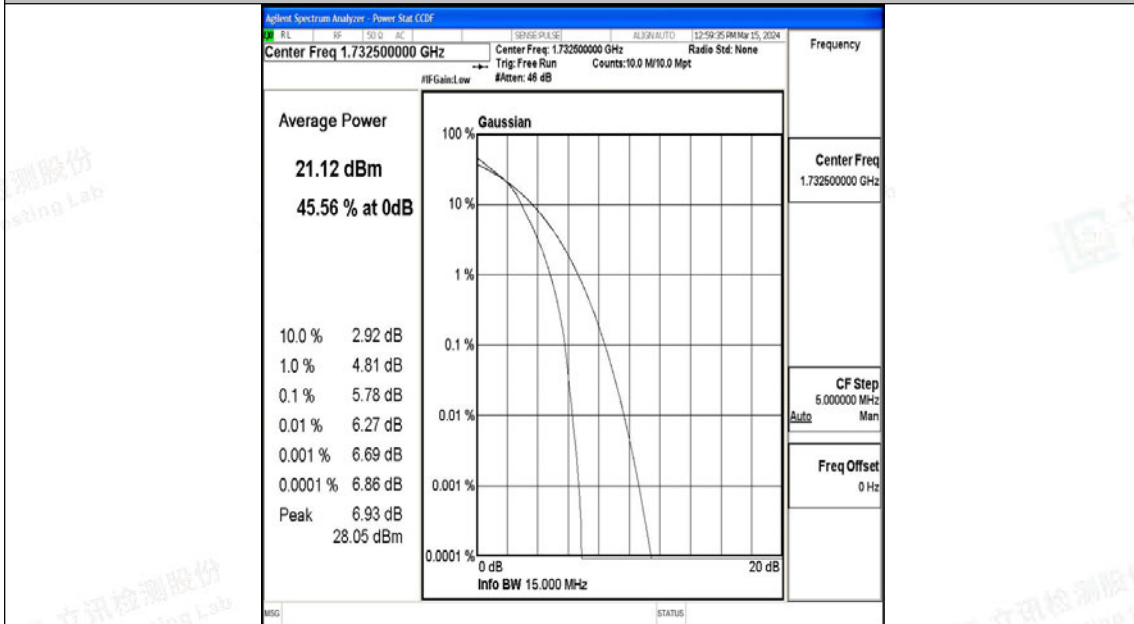

Band4-15MHz-16QAM-20025-1RB#0-PASS

Band4-15MHz-QPSK-20025-75RB#0-PASS

Band4-15MHz-16QAM-20025-75RB#0-PASS

Band4-15MHz-QPSK-20175-1RB#0-PASS

Band4-15MHz-16QAM-20175-1RB#0-PASS

Band4-15MHz-QPSK-20175-75RB#0-PASS