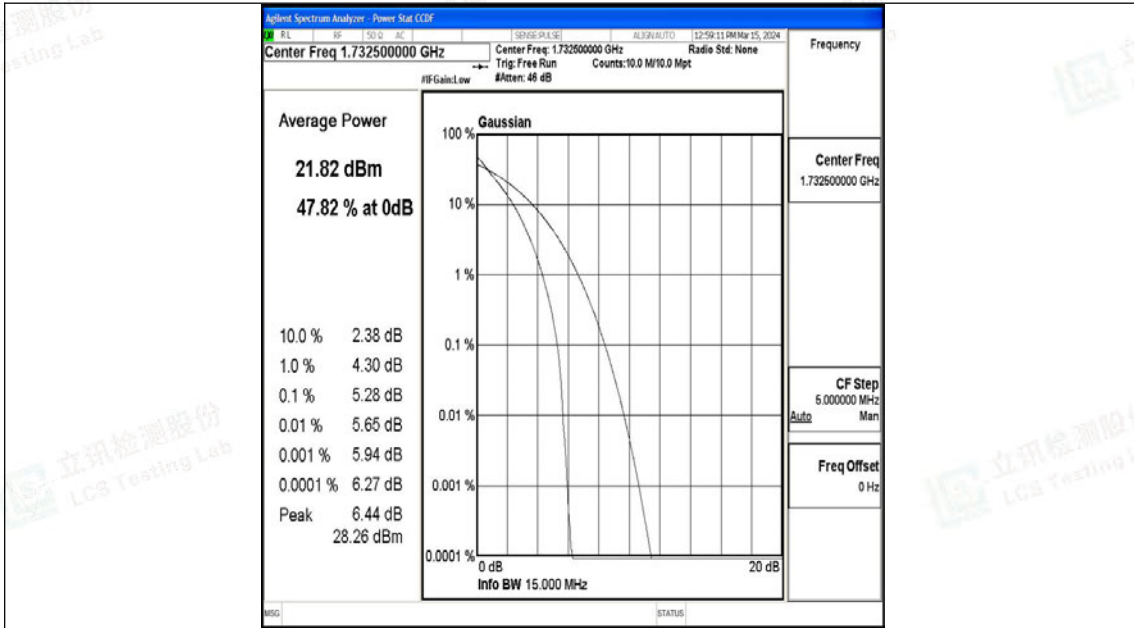

Band4-15MHz-16QAM-20025-1RB#0-PASS

Band4-15MHz-QPSK-20025-75RB#0-PASS

Band4-15MHz-16QAM-20025-75RB#0-PASS

Band4-15MHz-QPSK-20175-1RB#0-PASS

Band4-15MHz-16QAM-20175-1RB#0-PASS

Band4-15MHz-QPSK-20175-75RB#0-PASS