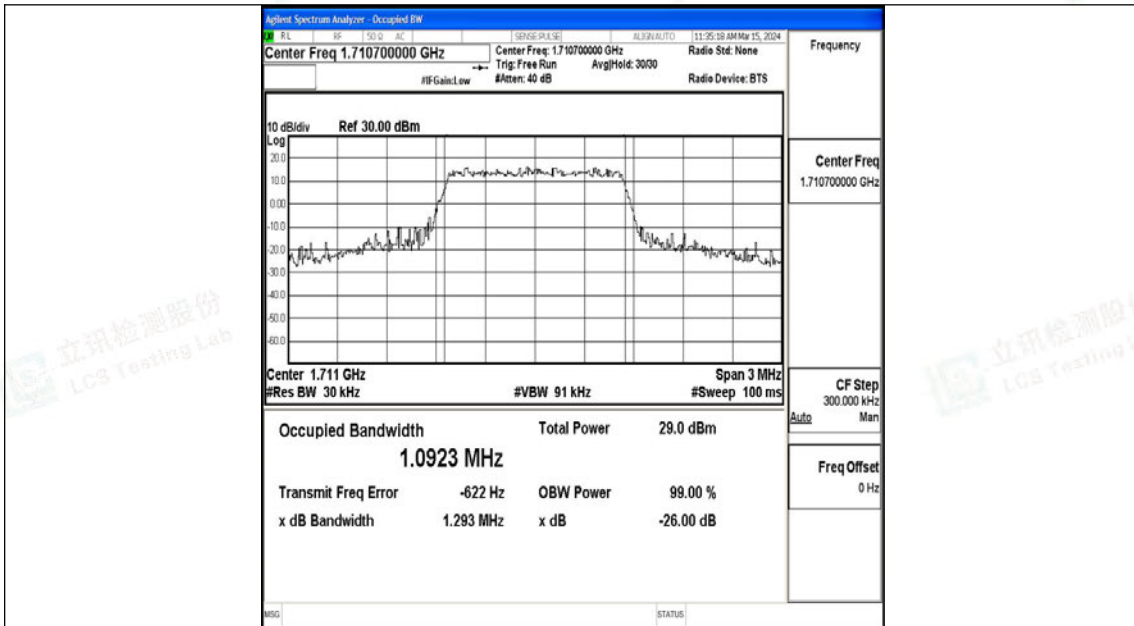

Test Graphs

Band4-1.4MHz-QPSK-19957-6RB#0-PASS