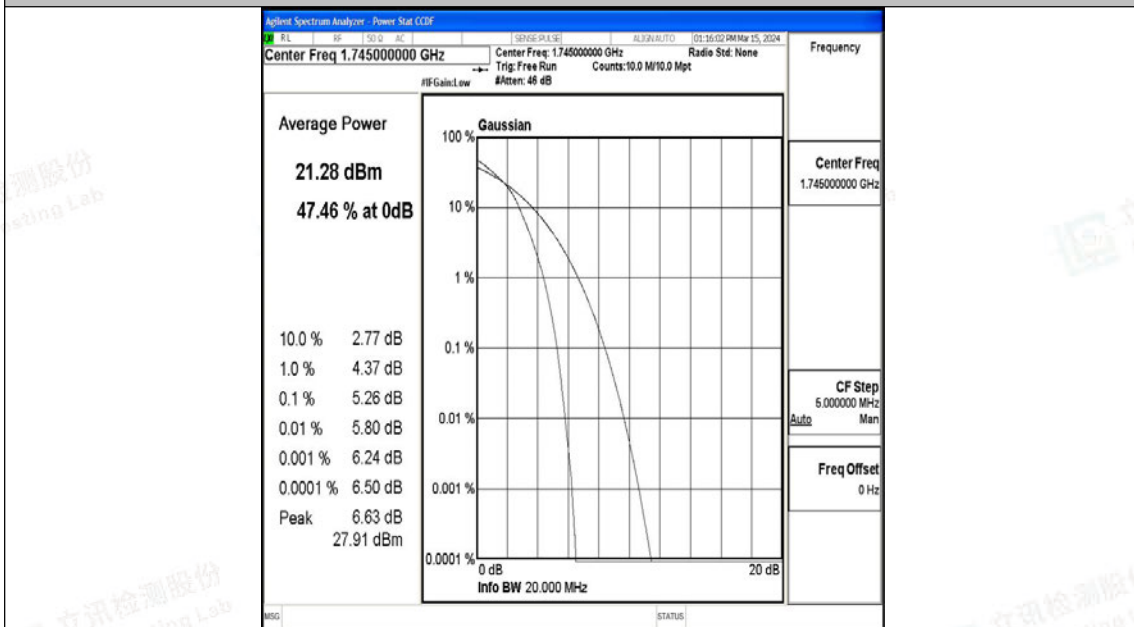

Band4-20MHz-16QAM-20175-100RB#0-PASS

Band4-20MHz-QPSK-20300-1RB#0-PASS

Band4-20MHz-16QAM-20300-1RB#0-PASS

Band4-20MHz-QPSK-20300-100RB#0-PASS

Band4-20MHz-16QAM-20300-100RB#0-PASS

I.3 26dB Bandwidth and Occupied Bandwidth