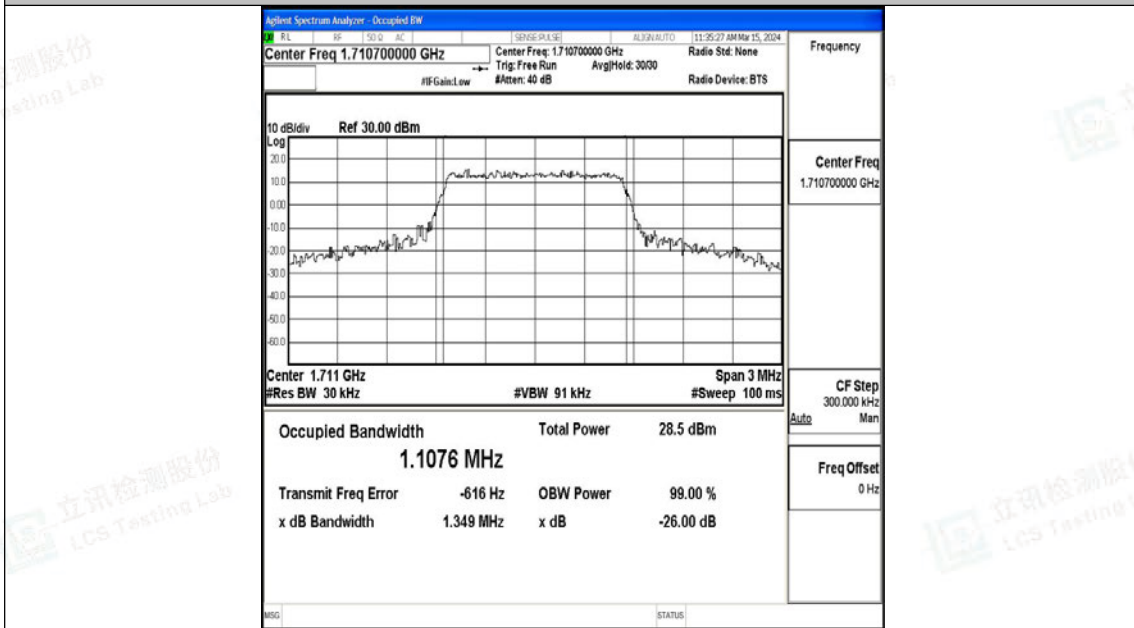

Band4-1.4MHz-16QAM-19957-6RB#0-PASS