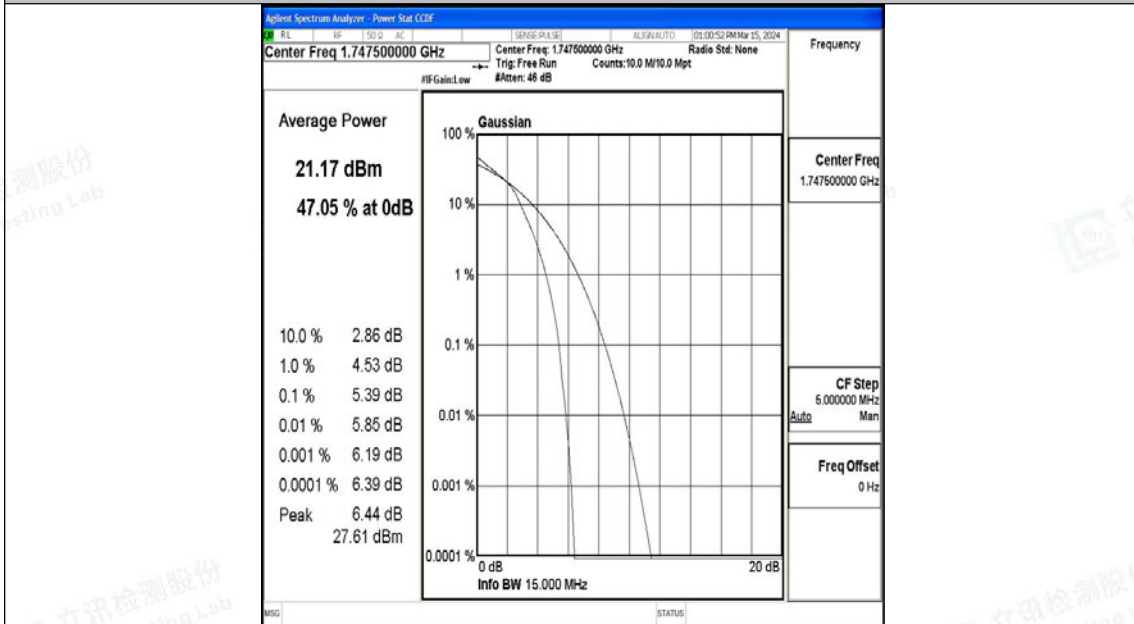

Band4-15MHz-16QAM-20175-75RB#0-PASS

Band4-15MHz-QPSK-20325-1RB#0-PASS

Band4-15MHz-16QAM-20325-1RB#0-PASS

Band4-15MHz-QPSK-20325-75RB#0-PASS

Band4-15MHz-16QAM-20325-75RB#0-PASS

Band4-20MHz-QPSK-20050-1RB#0-PASS