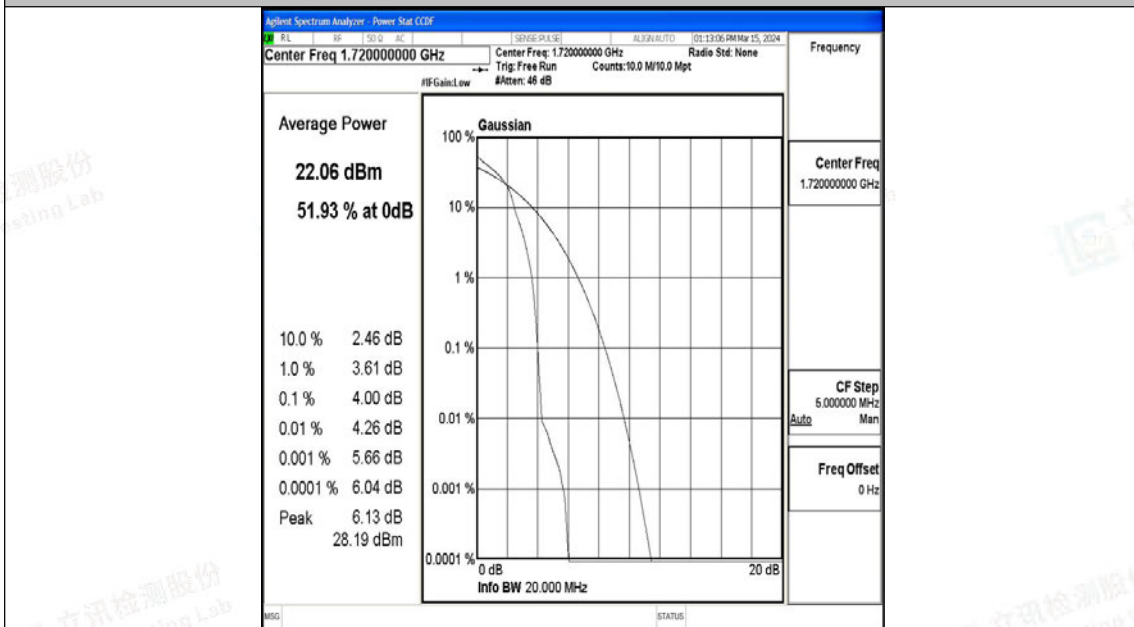

Band4-15MHz-16QAM-20175-75RB#0-PASS

Band4-15MHz-QPSK-20325-1RB#0-PASS

Band4-15MHz-16QAM-20325-1RB#0-PASS

Band4-15MHz-QPSK-20325-75RB#0-PASS

Band4-15MHz-16QAM-20325-75RB#0-PASS

Band4-20MHz-QPSK-20050-1RB#0-PASS