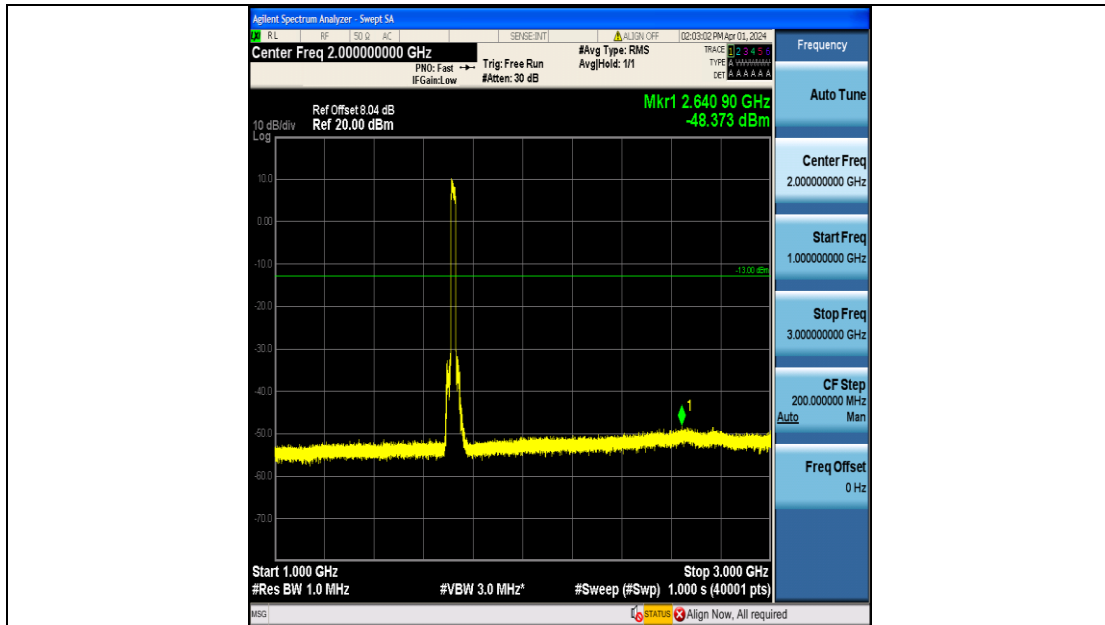

Band4_20MHz_QPSK_20050_100RB#0_30~1000_30~1000