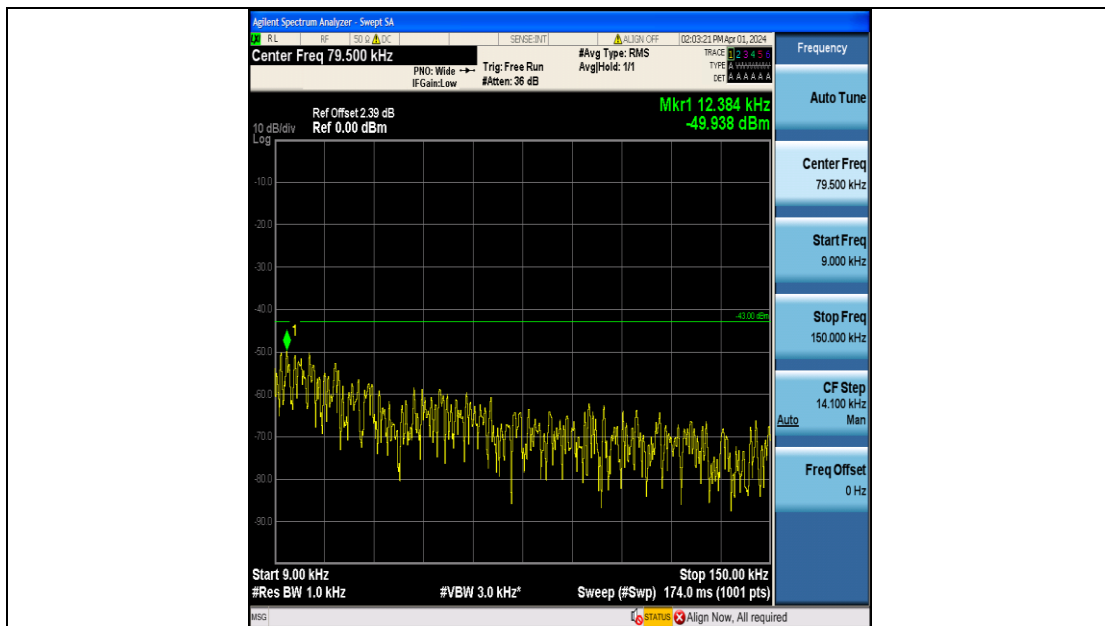

Band4_20MHz_QPSK_20050_100RB#0_3000~20000_3000~20000