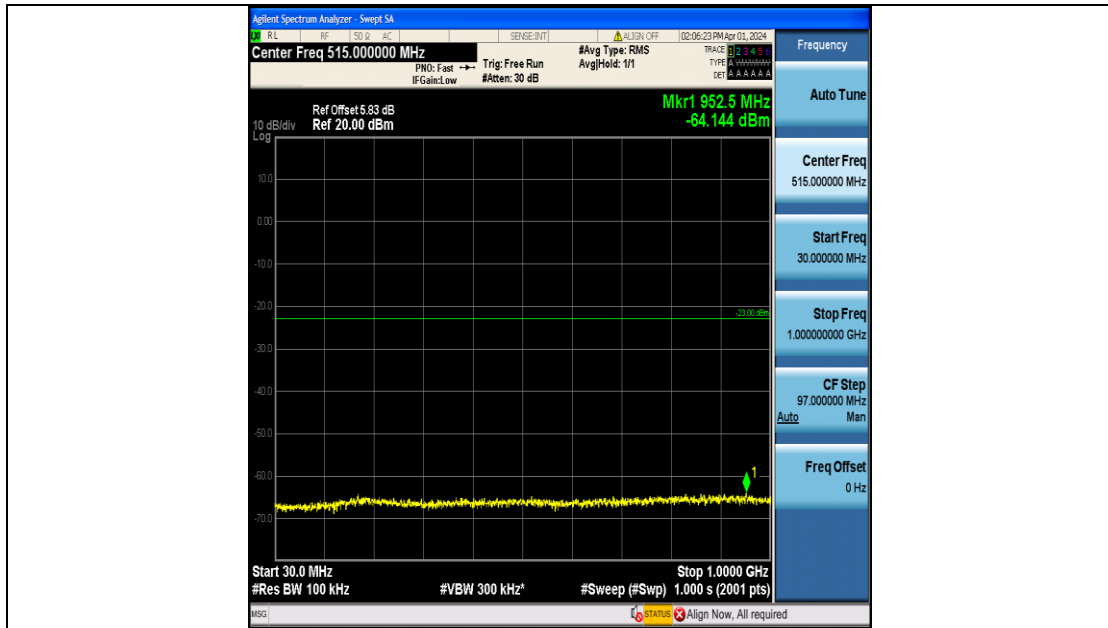

Band4_20MHz_16QAM_20300_100RB#0_0.15~30_0.15~30