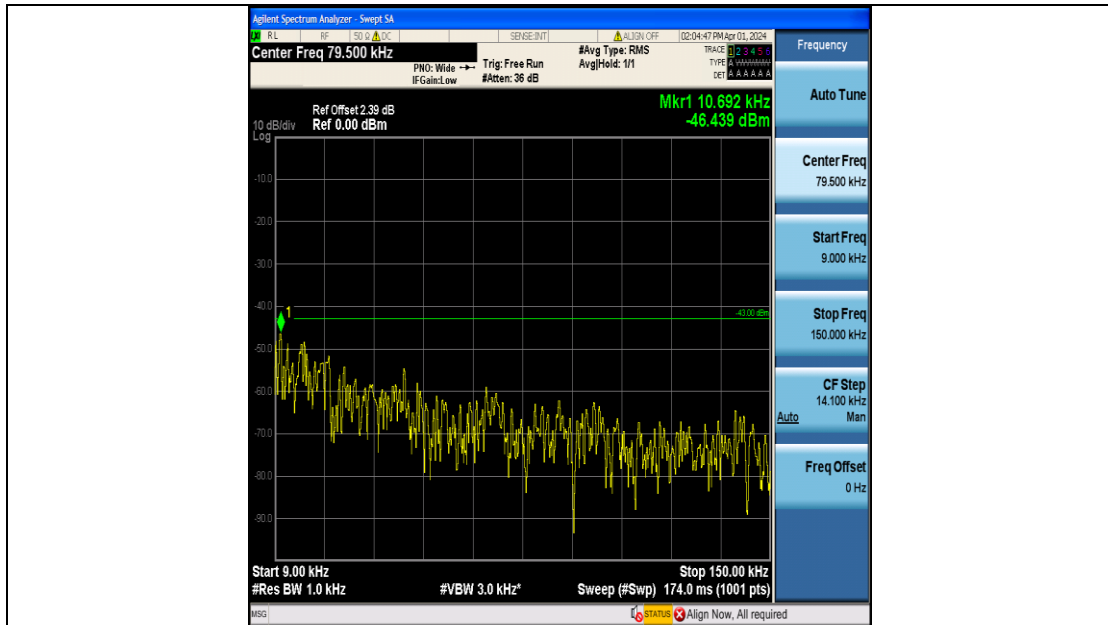

Band4_20MHz_QPSK_20175_100RB#0_0.15~30_0.15~30

Band4_20MHz_QPSK_20175_100RB#0_30~1000_30~1000

Band4_20MHz_QPSK_20175_100RB#0_1000~3000_1000~3000

Band4_20MHz_QPSK_20175_100RB#0_3000~20000_3000~20000

Band4_20MHz_16QAM_20175_100RB#0_0.009~0.15_0.009~0.15