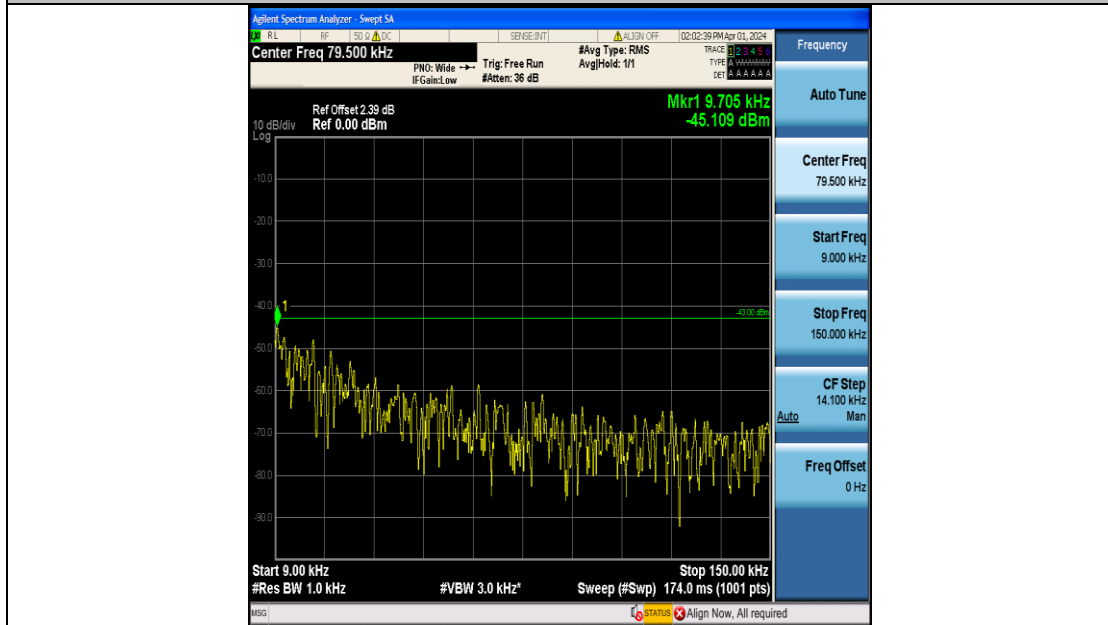

Band4_15MHz_16QAM_20325_75RB#0_3000~20000_3000~20000