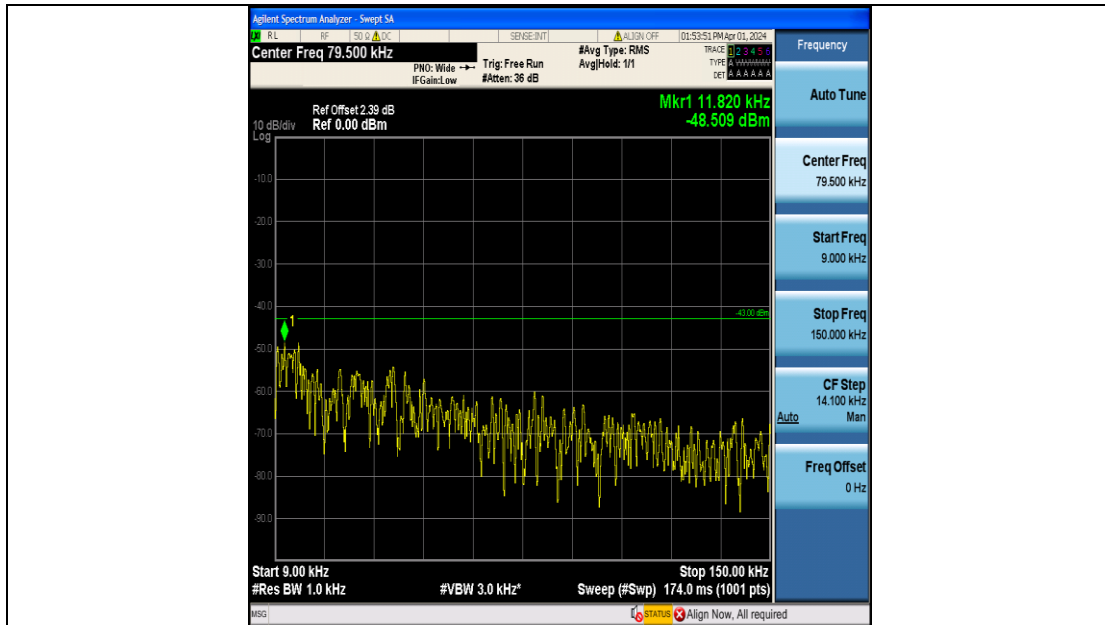

Band4_15MHz_QPSK_20175_75RB#0_1000~3000_1000~3000

Band4_15MHz_QPSK_20175_75RB#0_3000~20000_3000~20000

Band4_15MHz_16QAM_20175_75RB#0_0.009~0.15_0.009~0.15

Band4_15MHz_16QAM_20175_75RB#0_0.15~30_0.15~30

Band4_15MHz_16QAM_20175_75RB#0_30~1000_30~1000