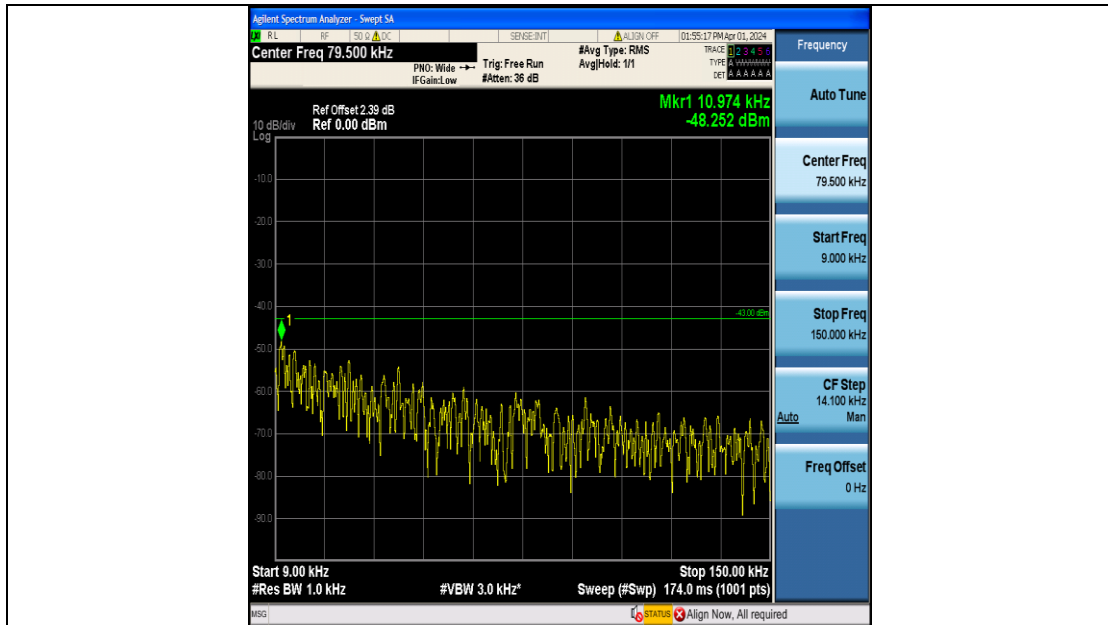

Band4_15MHz_QPSK_20325_75RB#0_3000~20000_3000~20000