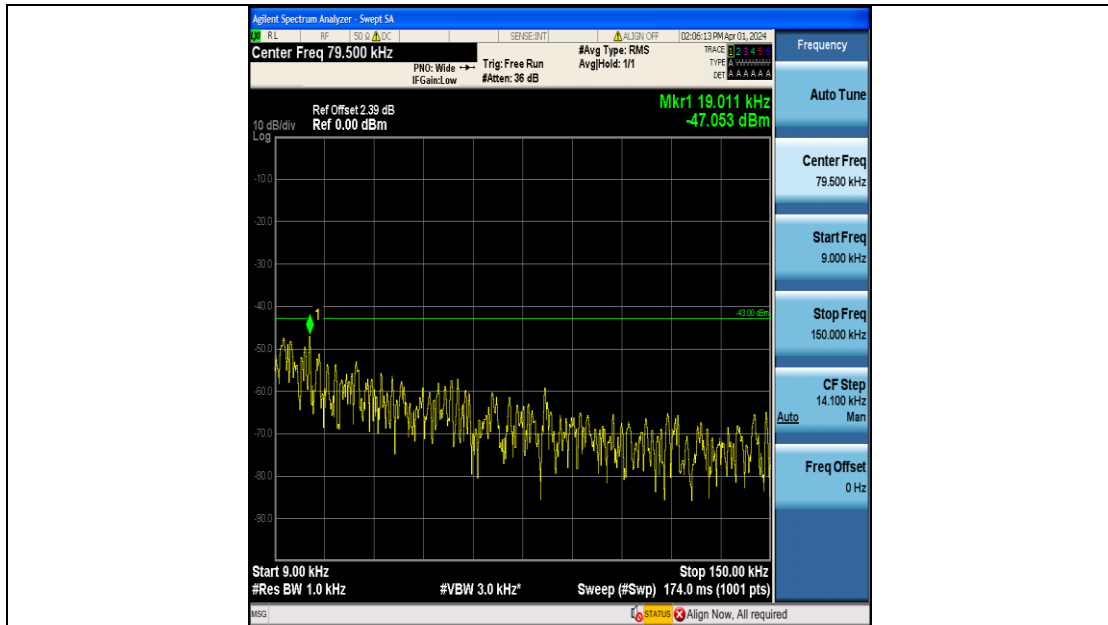

Band4_20MHz_QPSK_20300_100RB#0_0.15~30_0.15~30

Band4_20MHz_QPSK_20300_100RB#0_30~1000_30~1000

Band4_20MHz_QPSK_20300_100RB#0_1000~3000_1000~3000

Band4_20MHz_QPSK_20300_100RB#0_3000~20000_3000~20000

Band4_20MHz_16QAM_20300_100RB#0_0.009~0.15_0.009~0.15