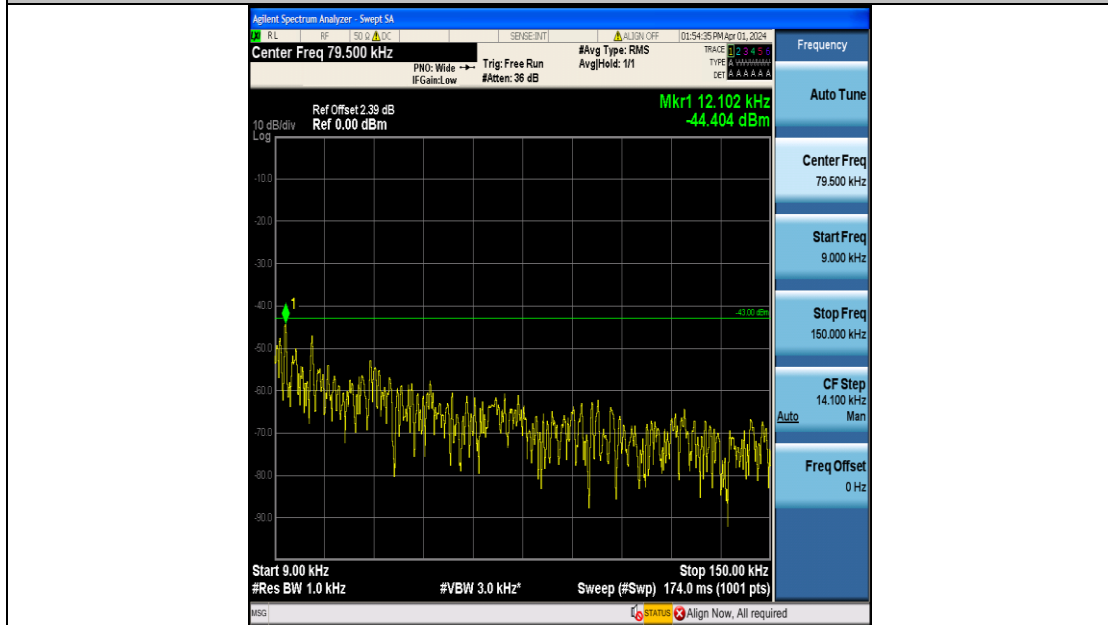

Band4_15MHz_16QAM_20175_75RB#0_3000~20000_3000~20000