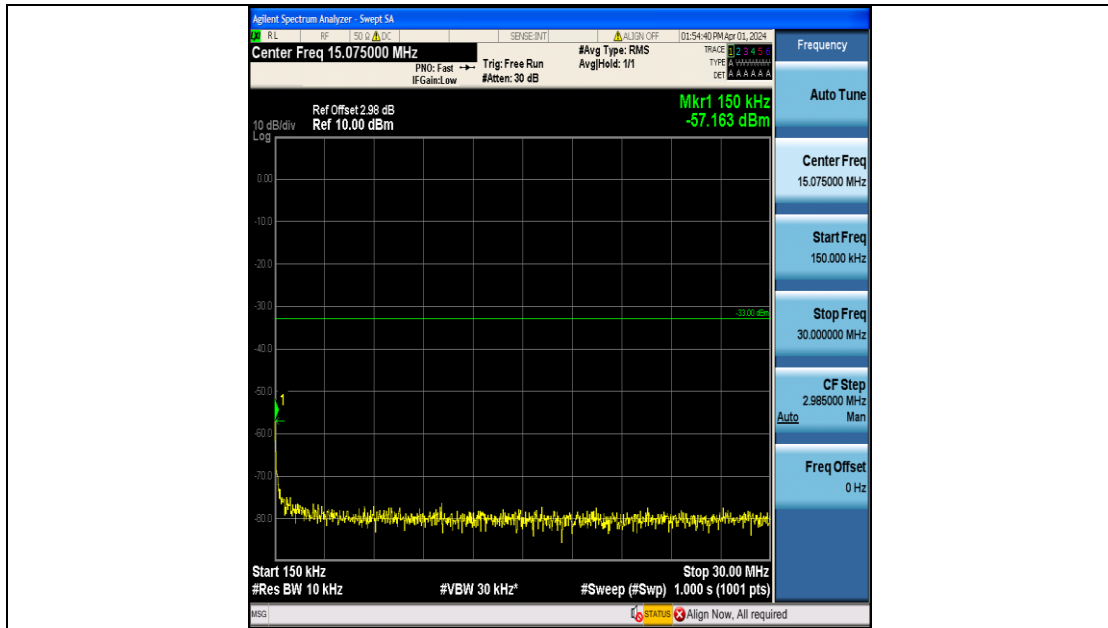

Band4_15MHz_QPSK_20325_75RB#0_0.009~0.15_0.009~0.15