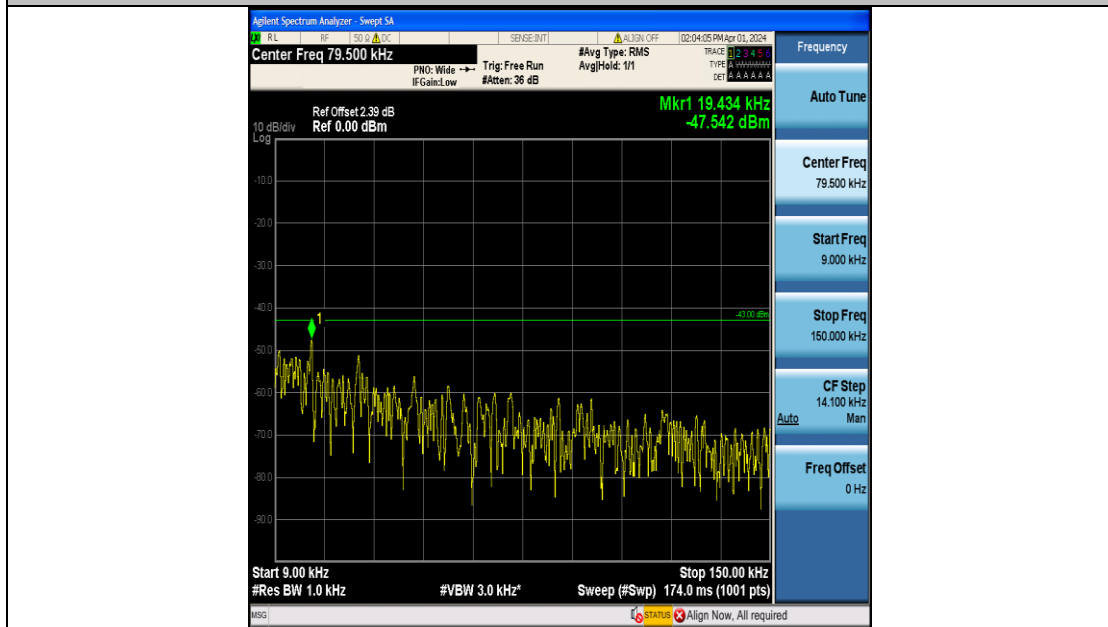

Band4_20MHz_16QAM_20050_100RB#0_0.15~30_0.15~30

Band4_20MHz_16QAM_20050_100RB#0_30~1000_30~1000

Band4_20MHz_16QAM_20050_100RB#0_1000~3000_1000~3000

Band4_20MHz_16QAM_20050_100RB#0_3000~20000_3000~20000

Band4_20MHz_QPSK_20175_100RB#0_0.009~0.15_0.009~0.15