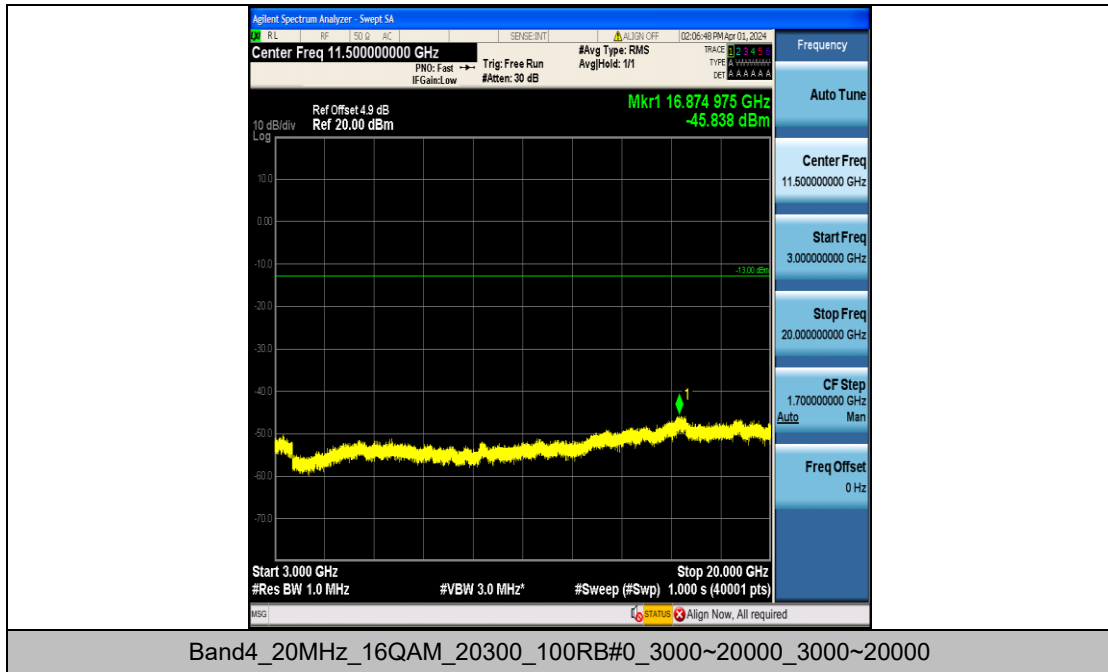

Band4_20MHz_16QAM_20300_100RB#0_1000~3000_1000~3000