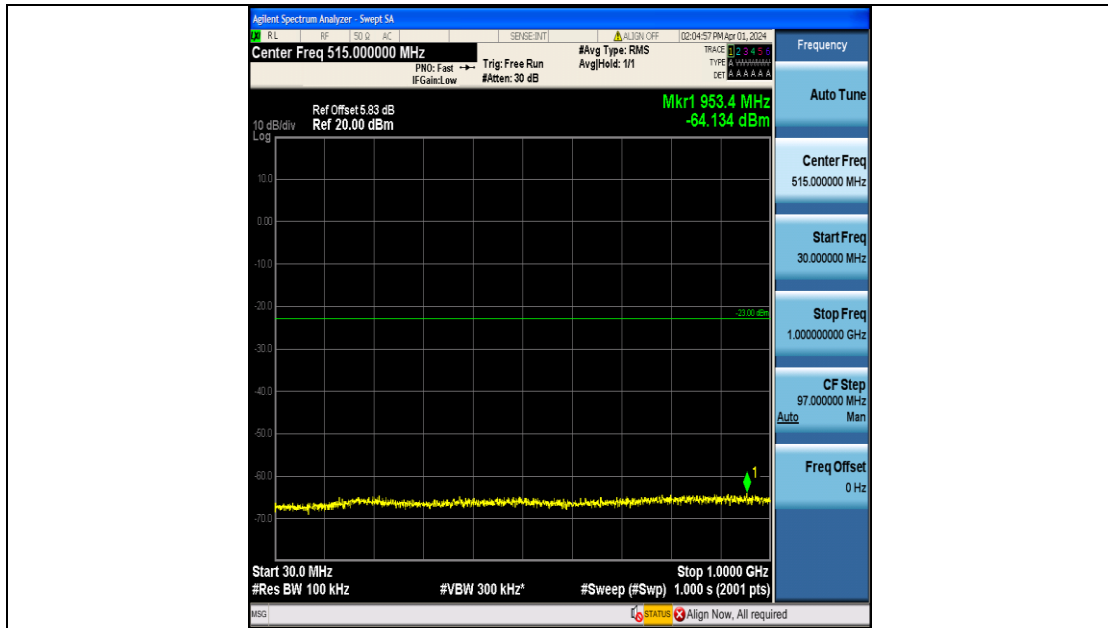

Band4_20MHz_16QAM_20175_100RB#0_0.15~30_0.15~30