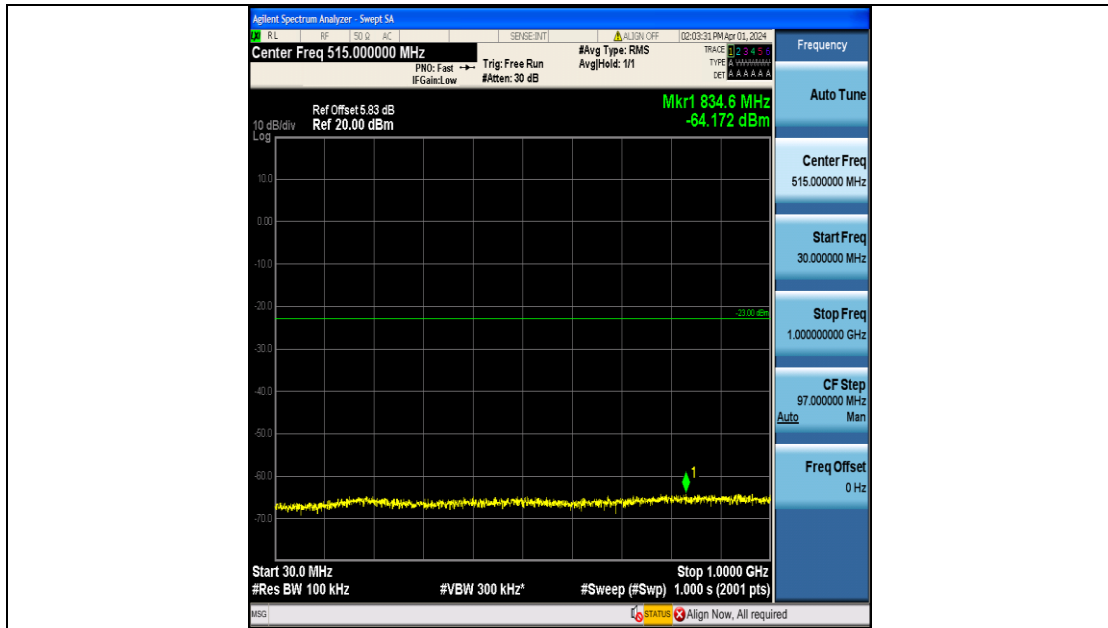

Band4_20MHz_QPSK_20050_100RB#0_30~1000_30~1000

Band4_20MHz_QPSK_20050_100RB#0_1000~3000_1000~3000

Band4_20MHz_QPSK_20050_100RB#0_3000~20000_3000~20000

Band4_20MHz_16QAM_20050_100RB#0_0.009~0.15_0.009~0.15

Band4_20MHz_16QAM_20050_100RB#0_0.15~30_0.15~30

Band4_20MHz_16QAM_20050_100RB#0_30~1000_30~1000

Band4_20MHz_16QAM_20050_100RB#0_1000~3000_1000~3000

Band4_20MHz_16QAM_20050_100RB#0_3000~20000_3000~20000

Band4_20MHz_QPSK_20175_100RB#0_0.009~0.15_0.009~0.15