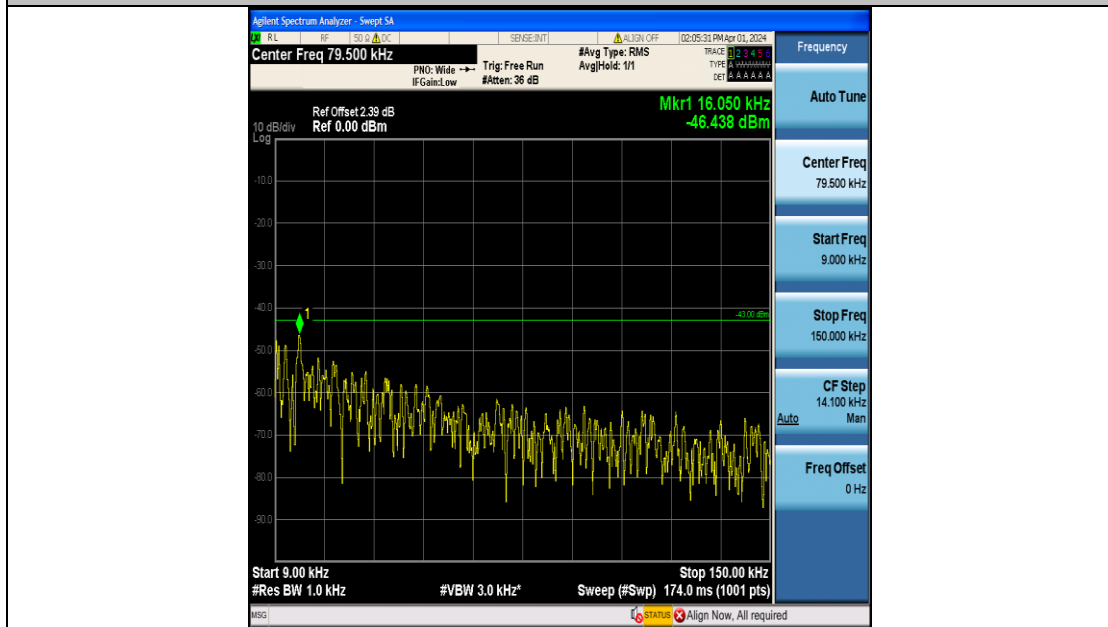

Band4_20MHz_16QAM_20175_100RB#0_0.15~30_0.15~30

Band4_20MHz_16QAM_20175_100RB#0_30~1000_30~1000

Band4_20MHz_16QAM_20175_100RB#0_1000~3000_1000~3000

Band4_20MHz_16QAM_20175_100RB#0_3000~20000_3000~20000

Band4_20MHz_QPSK_20300_100RB#0_0.009~0.15_0.009~0.15