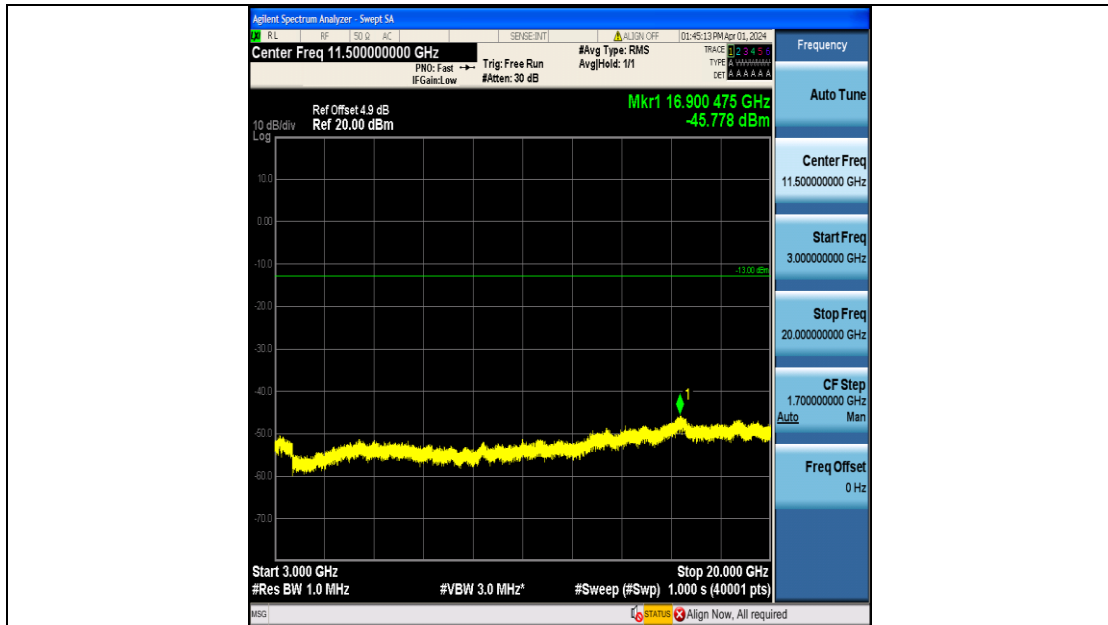

Band4\_10MHz\_16QAM\_20350\_50RB#0\_0.009~0.15\_0.009~0.15

Band4\_10MHz\_16QAM\_20350\_50RB#0\_0.15~30\_0.15~30

Band4\_10MHz\_16QAM\_20350\_50RB#0\_30~1000\_30~1000

Band4\_10MHz\_16QAM\_20350\_50RB#0\_1000~3000\_1000~3000