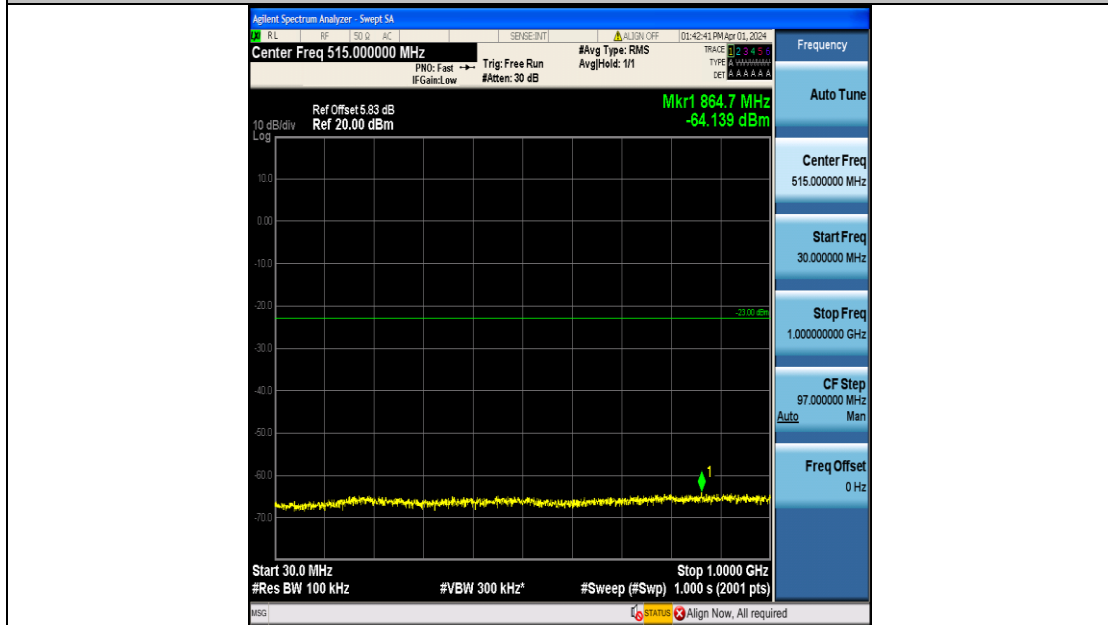

Band4_10MHz_QPSK_20175_50RB#0_0.15~30_0.15~30

Band4_10MHz_QPSK_20175_50RB#0_30~1000_30~1000