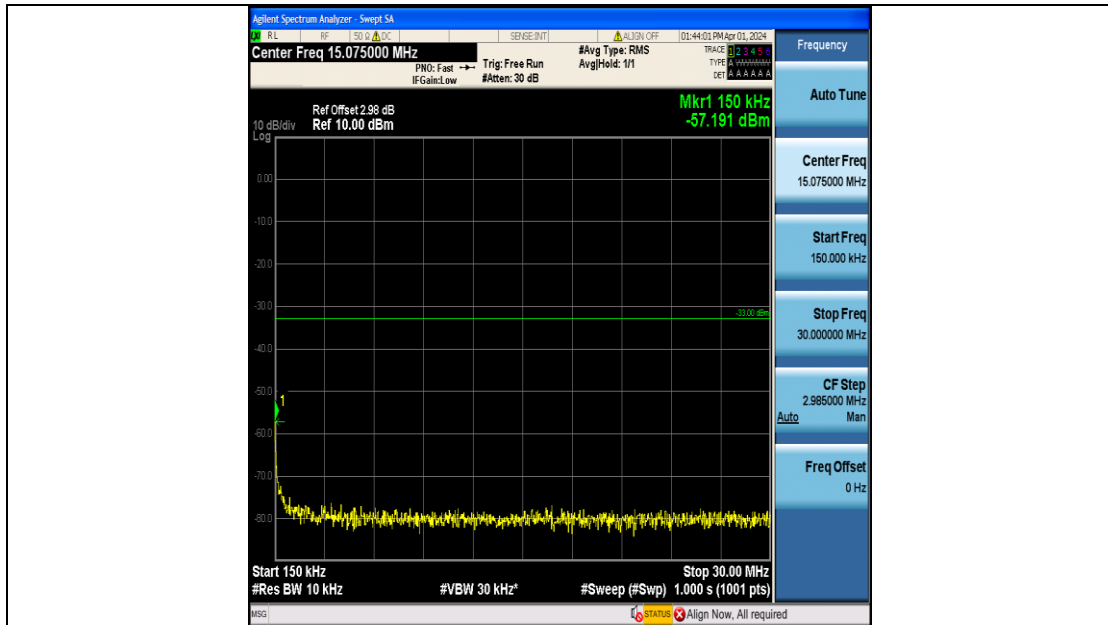

Band4\_10MHz\_16QAM\_20175\_50RB#0\_30~1000\_30~1000

Band4\_10MHz\_16QAM\_20175\_50RB#0\_1000~3000\_1000~3000

Band4\_10MHz\_16QAM\_20175\_50RB#0\_3000~20000\_3000~20000

Band4\_10MHz\_QPSK\_20350\_50RB#0\_0.009~0.15\_0.009~0.15