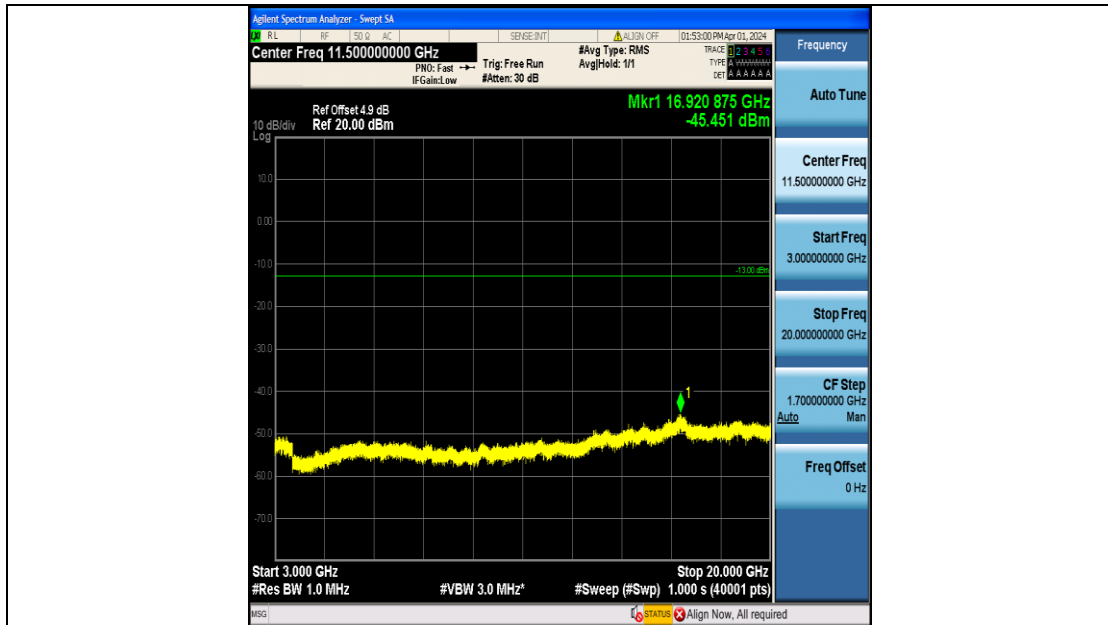

Band4_15MHz_16QAM_2025_75RB#0_1000~3000_1000~3000

Band4_15MHz_16QAM_20025_75RB#0_3000~20000_3000~20000