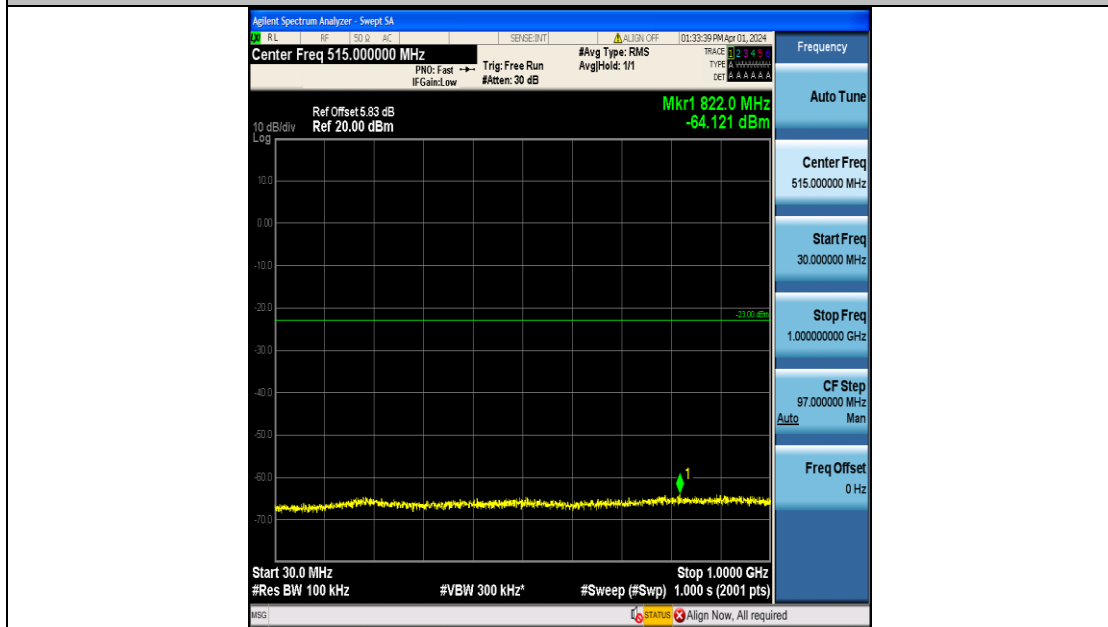

Band4_5MHz_QPSK_20375_25RB#0_0.15~30_0.15~30

Band4_5MHz_QPSK_20375_25RB#0_30~1000_30~1000