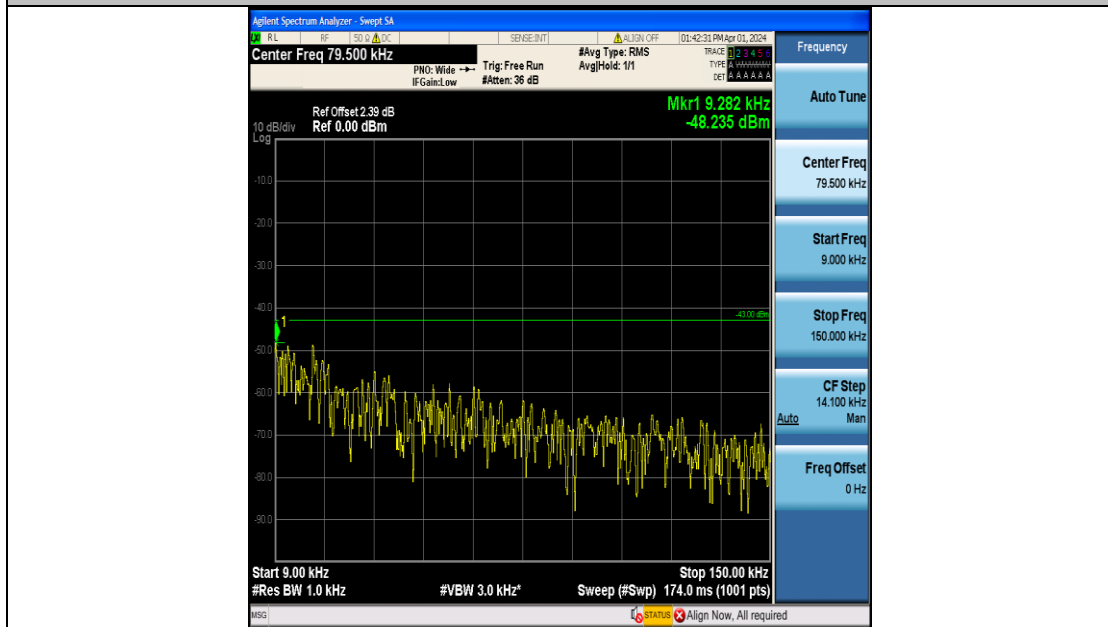

Band4_10MHz_16QAM_20000_50RB#0_3000~20000_3000~20000

Band4_10MHz_QPSK_20175_50RB#0_0.009~0.15_0.009~0.15