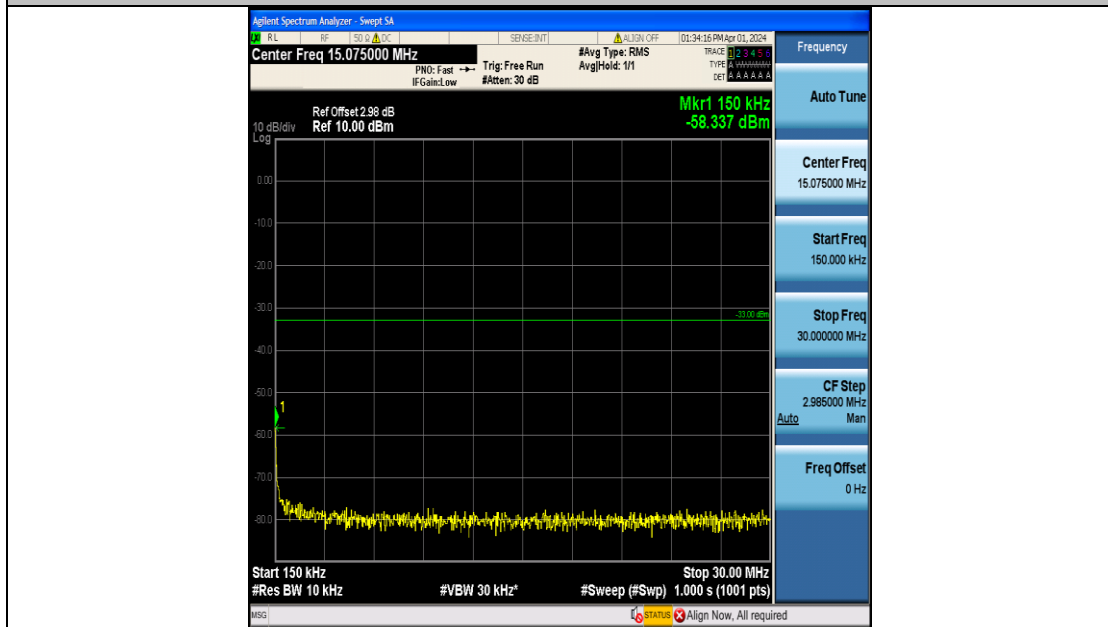

Band4_5MHz_16QAM_20375_25RB#0_0.009~0.15_0.009~0.15

Band4_5MHz_16QAM_20375_25RB#0_0.15~30_0.15~30