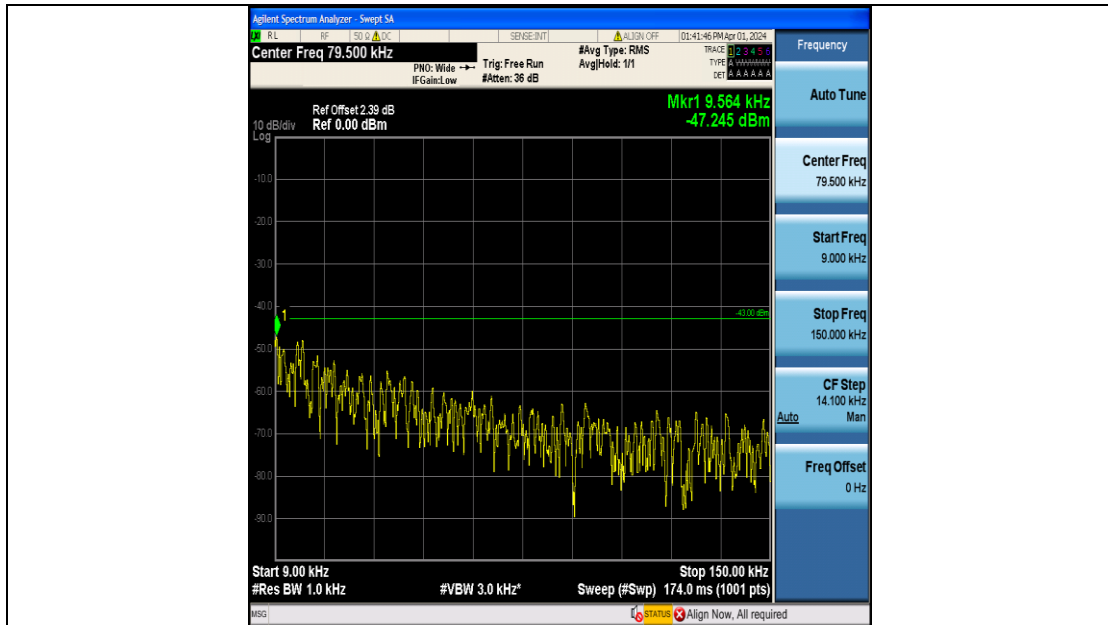

Band4\_10MHz\_QPSK\_20000\_50RB#0\_0.15~30\_0.15~30

Band4\_10MHz\_QPSK\_20000\_50RB#0\_30~1000\_30~1000

Band4\_10MHz\_QPSK\_20000\_50RB#0\_1000~3000\_1000~3000

Band4\_10MHz\_QPSK\_20000\_50RB#0\_3000~20000\_3000~20000