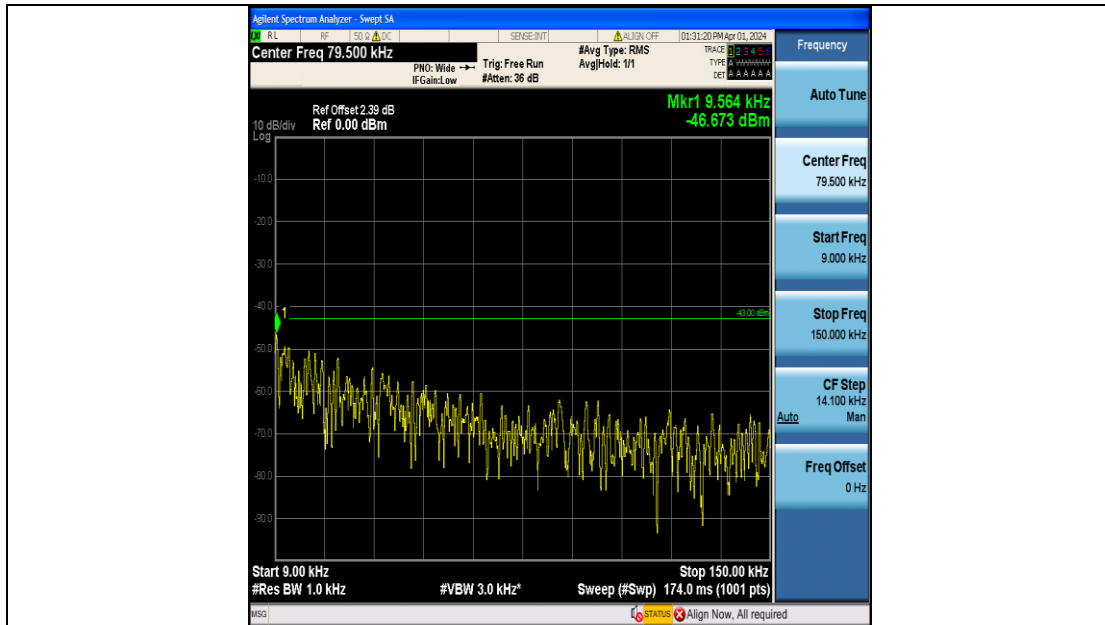

Band4_5MHz_QPSK_19975_25RB#0_3000~20000_3000~20000

Band4_5MHz_16QAM_19975_25RB#0_0.009~0.15_0.009~0.15