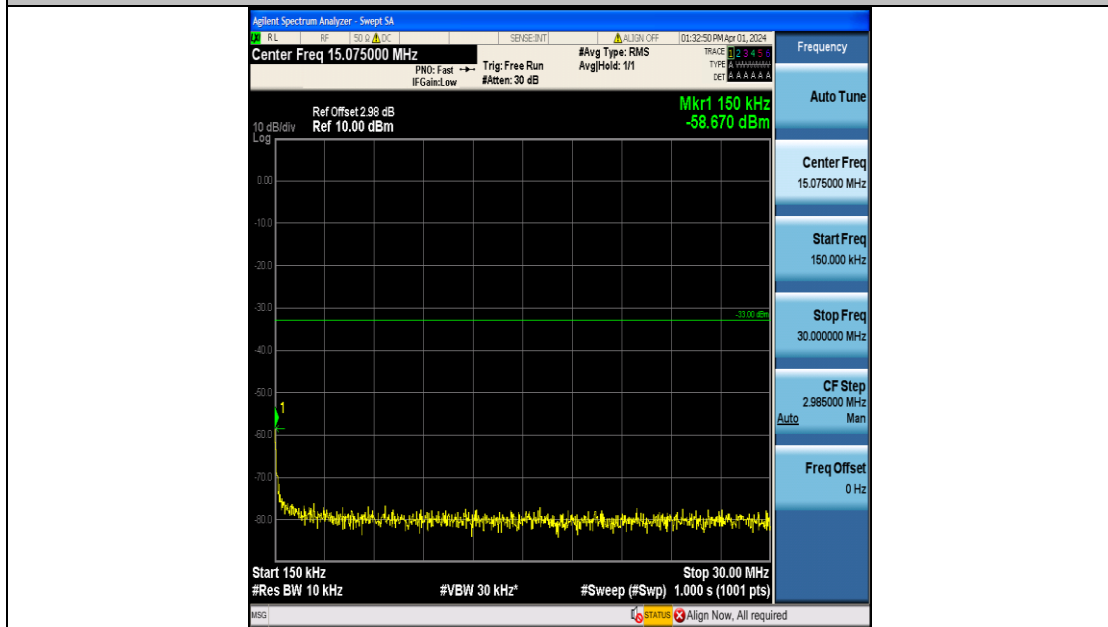

Band4_5MHz_16QAM_20175_25RB#0_0.009~0.15_0.009~0.15

Band4_5MHz_16QAM_20175_25RB#0_0.15~30_0.15~30