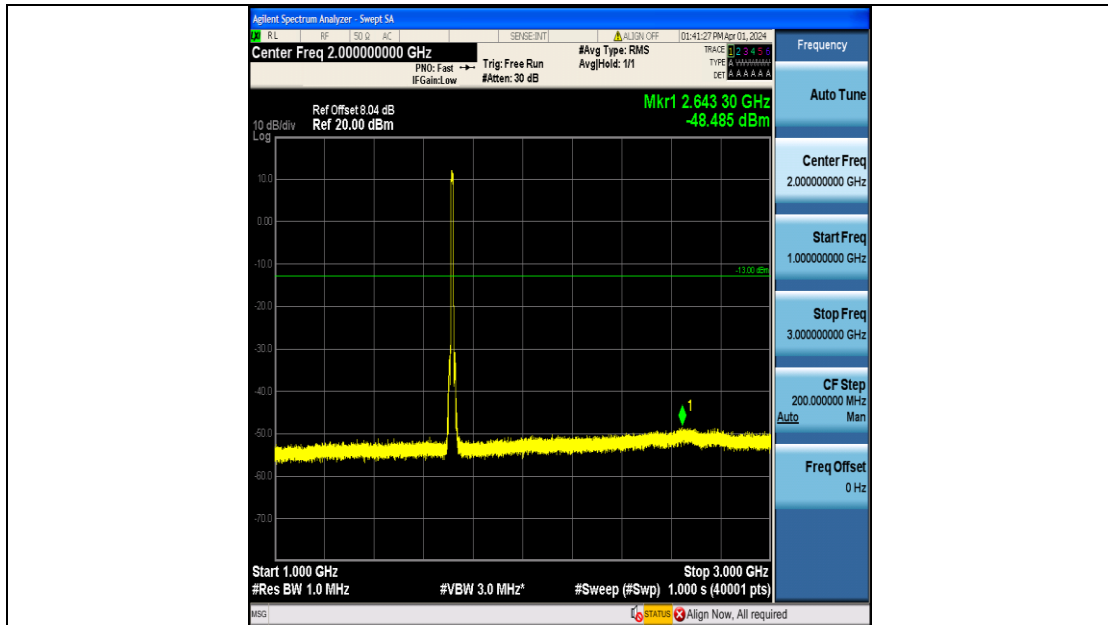

Band4_10MHz_QPSK_20000_50RB#0_30~1000_30~1000

Band4_10MHz_QPSK_20000_50RB#0_1000~3000_1000~3000