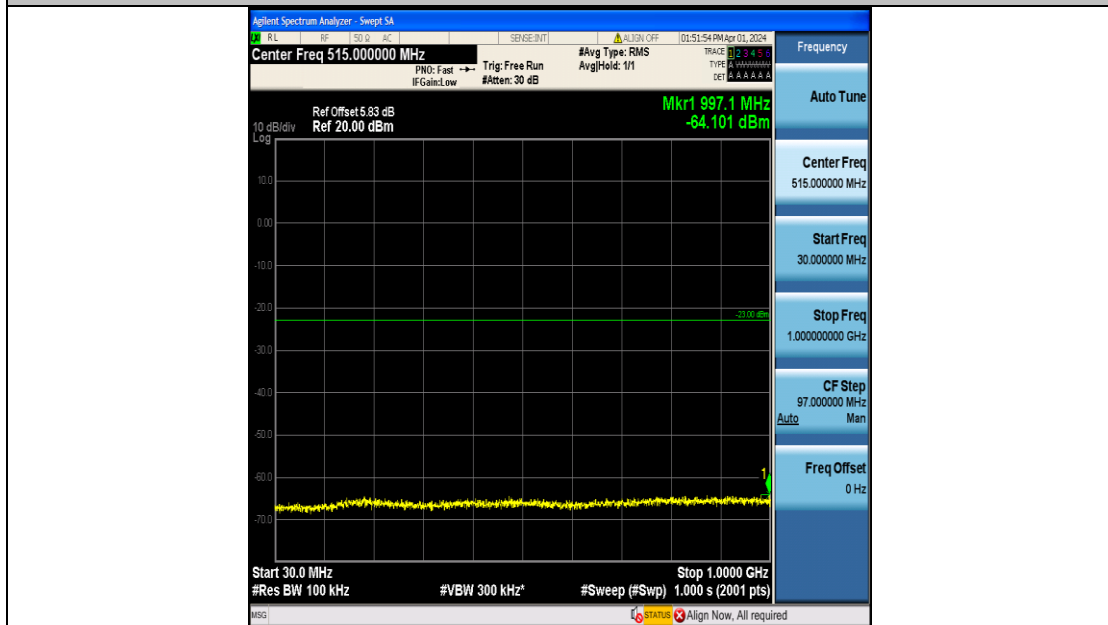

Band4_15MHz_QPSK_2025_75RB#0_0.15~30_0.15~30

Band4_15MHz_QPSK_2025_75RB#0_30~1000_30~1000