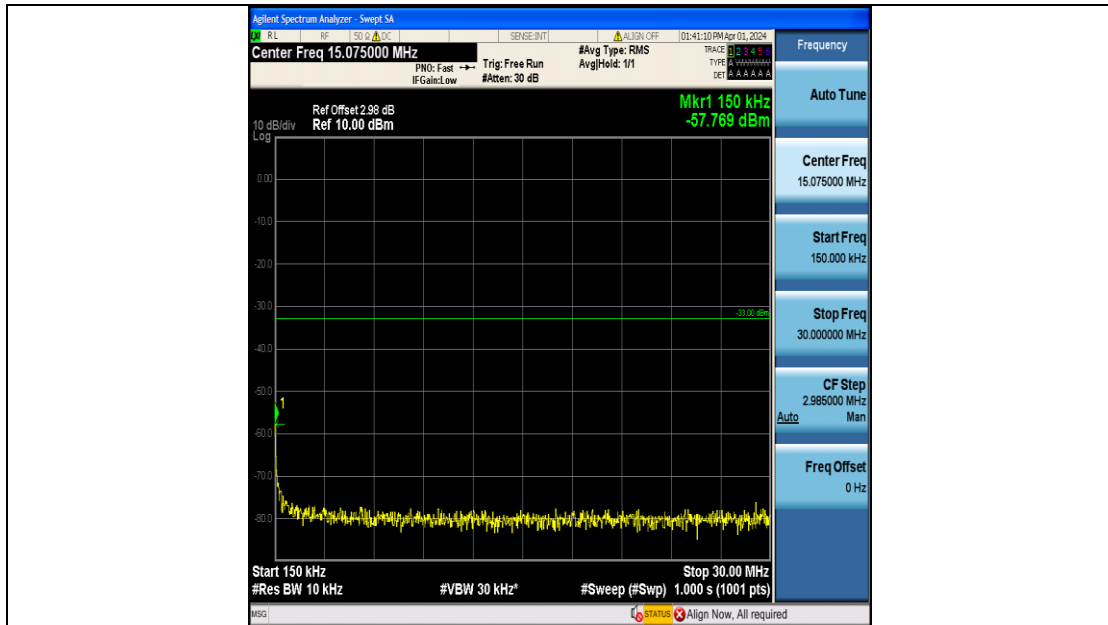

Band4\_5MHz\_16QAM\_20375\_25RB#0\_30~1000\_30~1000

Band4\_5MHz\_16QAM\_20375\_25RB#0\_1000~3000\_1000~3000

Band4\_5MHz\_16QAM\_20375\_25RB#0\_3000~20000\_3000~20000

Band4\_10MHz\_QPSK\_20000\_50RB#0\_0.009~0.15\_0.009~0.15