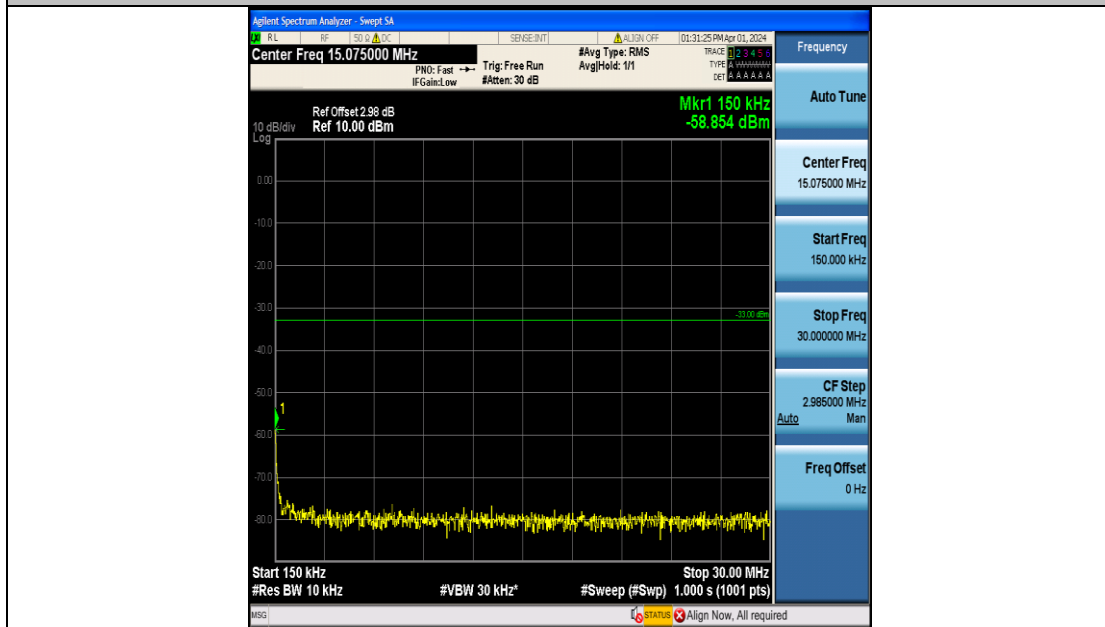

Band4_5MHz_16QAM_19975_25RB#0_0.009~0.15_0.009~0.15

Band4_5MHz_16QAM_19975_25RB#0_0.15~30_0.15~30