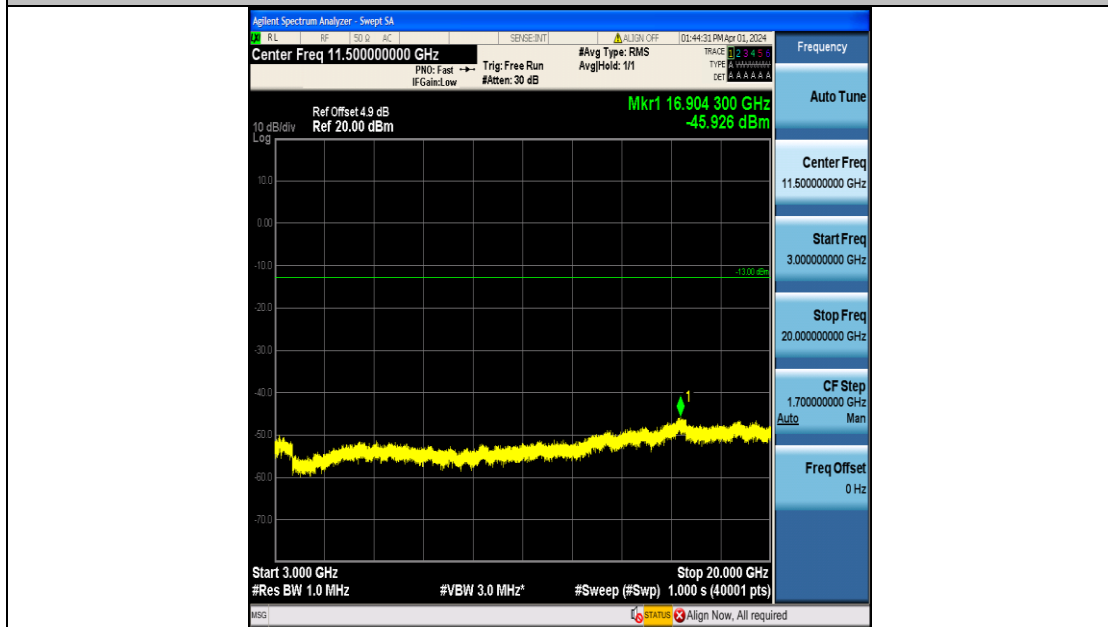

Band4_10MHz_QPSK_20350_50RB#0_1000~3000_1000~3000

Band4_10MHz_QPSK_20350_50RB#0_3000~20000_3000~20000