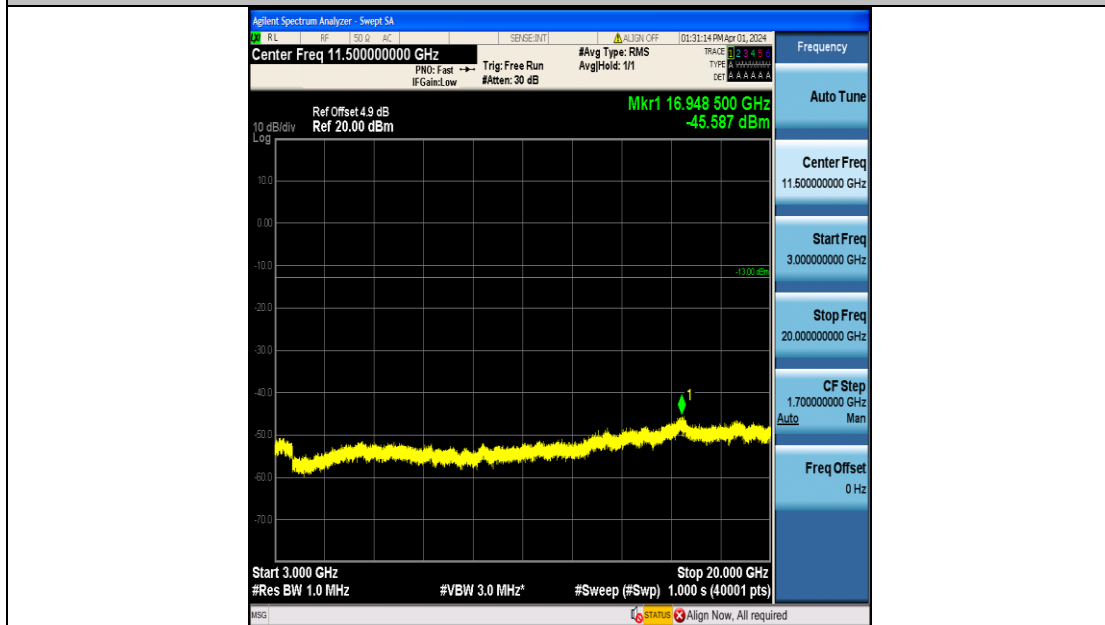

Band4_5MHz_QPSK_19975_25RB#0_1000~3000_1000~3000

Band4_5MHz_QPSK_19975_25RB#0_3000~20000_3000~20000