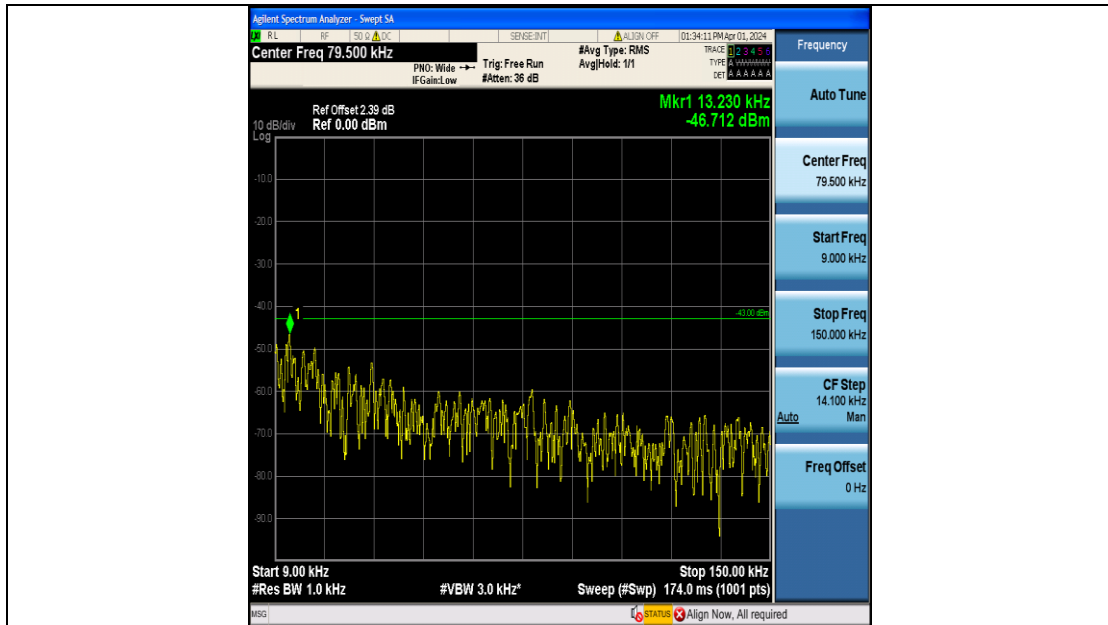

Band4_5MHz_QPSK_20375_25RB#0_3000~20000_3000~20000

Band4_5MHz_16QAM_20375_25RB#0_0.009~0.15_0.009~0.15