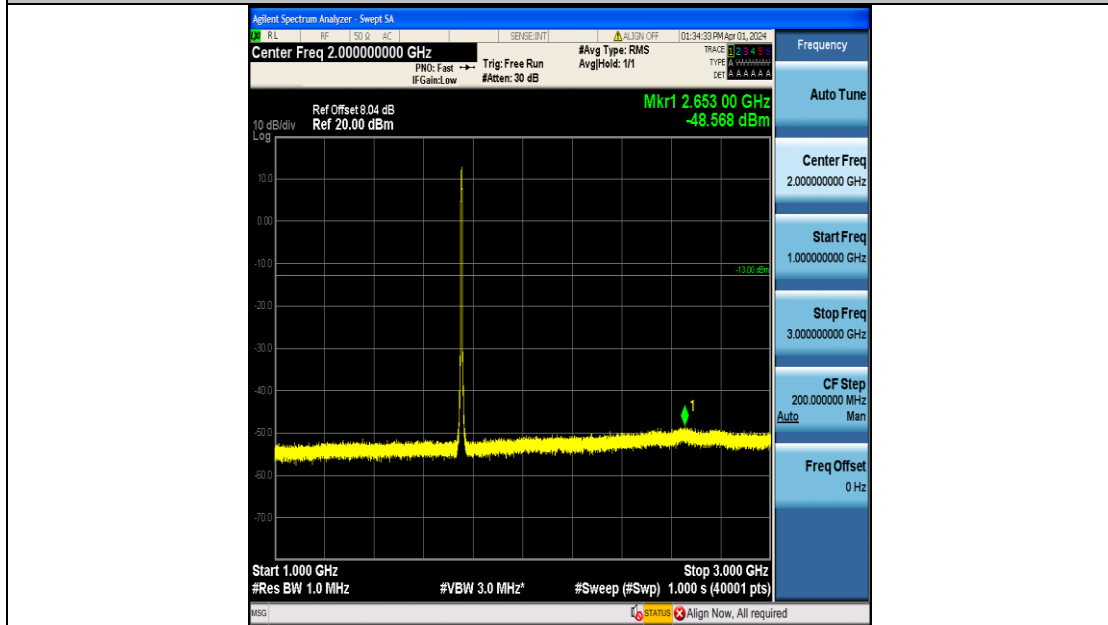

Band4_5MHz_16QAM_20375_25RB#0_30~1000_30~1000

Band4_5MHz_16QAM_20375_25RB#0_1000~3000_1000~3000