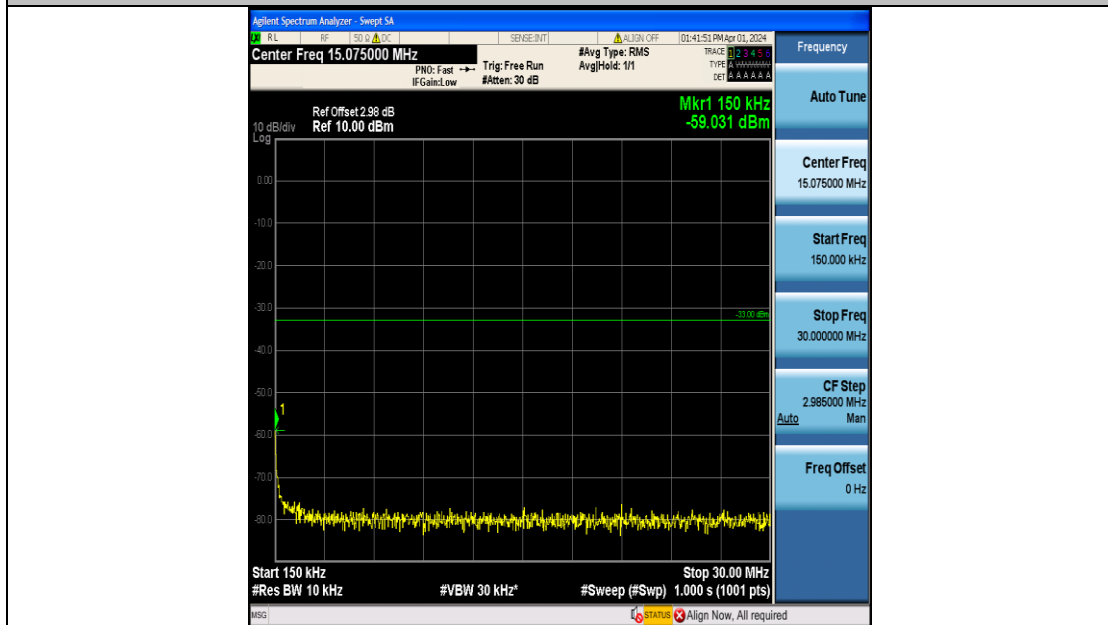

Band4_10MHz_16QAM_20000_50RB#0_0.009~0.15_0.009~0.15

Band4_10MHz_16QAM_20000_50RB#0_0.15~30_0.15~30