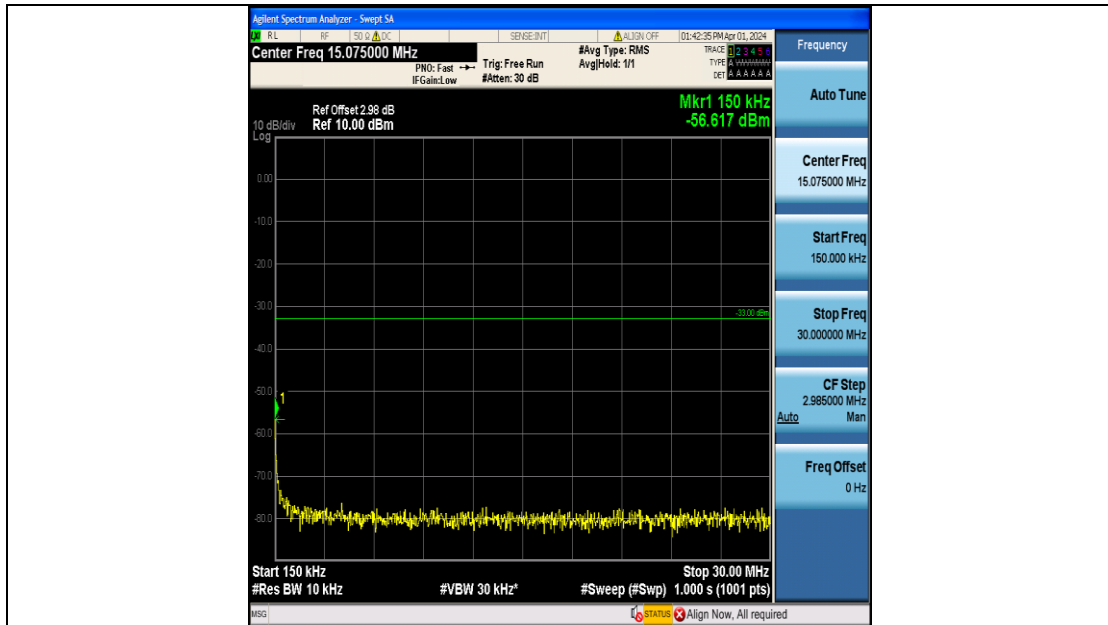

Band4_10MHz_QPSK_20175_50RB#0_0.009~0.15_0.009~0.15

Band4_10MHz_QPSK_20175_50RB#0_0.15~30_0.15~30