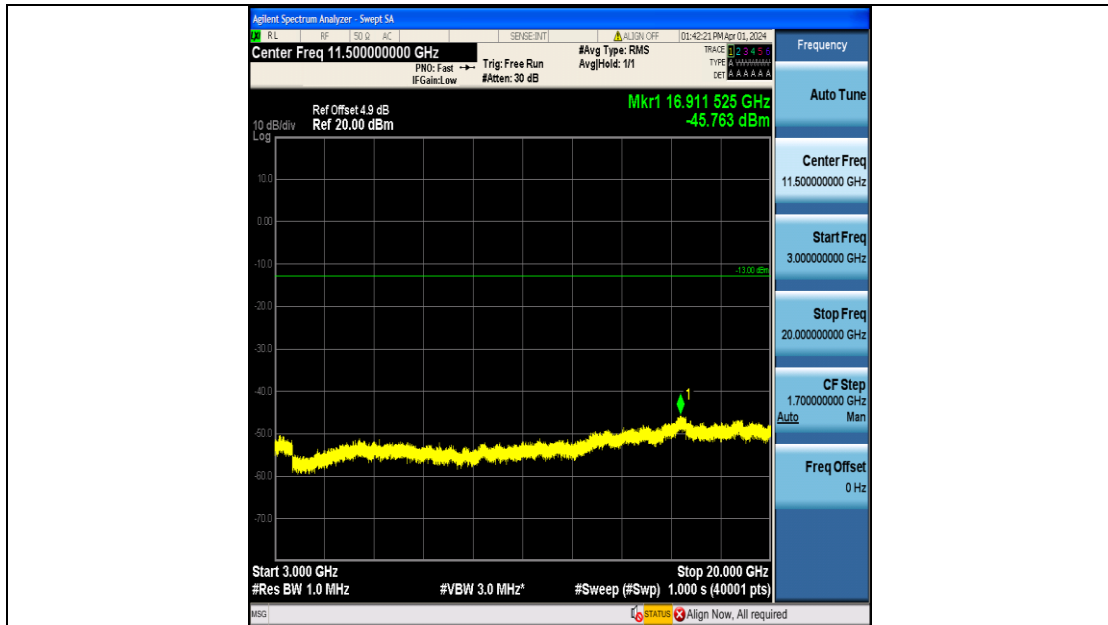

Band4\_10MHz\_16QAM\_20000\_50RB#0\_0.009~0.15\_0.009~0.15

Band4\_10MHz\_16QAM\_20000\_50RB#0\_0.15~30\_0.15~30

Band4\_10MHz\_16QAM\_20000\_50RB#0\_30~1000\_30~1000

Band4\_10MHz\_16QAM\_20000\_50RB#0\_1000~3000\_1000~3000