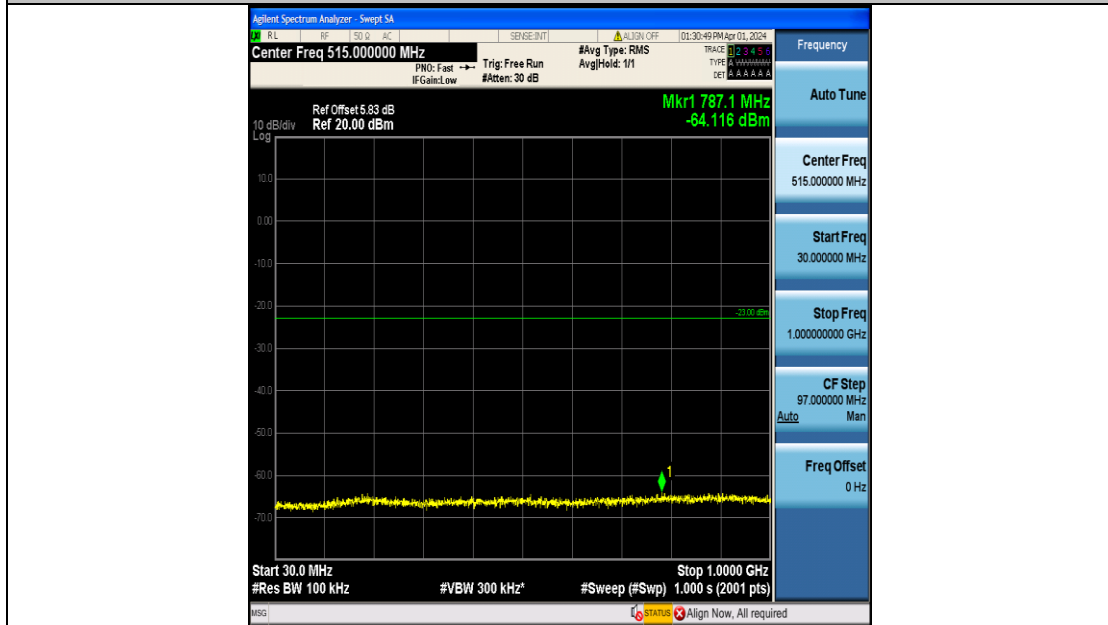

Band4\_3MHz\_16QAM\_20385\_15RB#0\_3000~20000\_3000~20000

Band4\_5MHz\_QPSK\_19975\_25RB#0\_0.009~0.15\_0.009~0.15

Band4\_5MHz\_QPSK\_19975\_25RB#0\_0.15~30\_0.15~30

Band4\_5MHz\_QPSK\_19975\_25RB#0\_30~1000\_30~1000

Band4\_5MHz\_QPSK\_19975\_25RB#0\_1000~3000\_1000~3000

Band4\_5MHz\_QPSK\_19975\_25RB#0\_3000~20000\_3000~20000

Band4\_5MHz\_16QAM\_19975\_25RB#0\_0.009~0.15\_0.009~0.15

Band4\_5MHz\_16QAM\_19975\_25RB#0\_0.15~30\_0.15~30