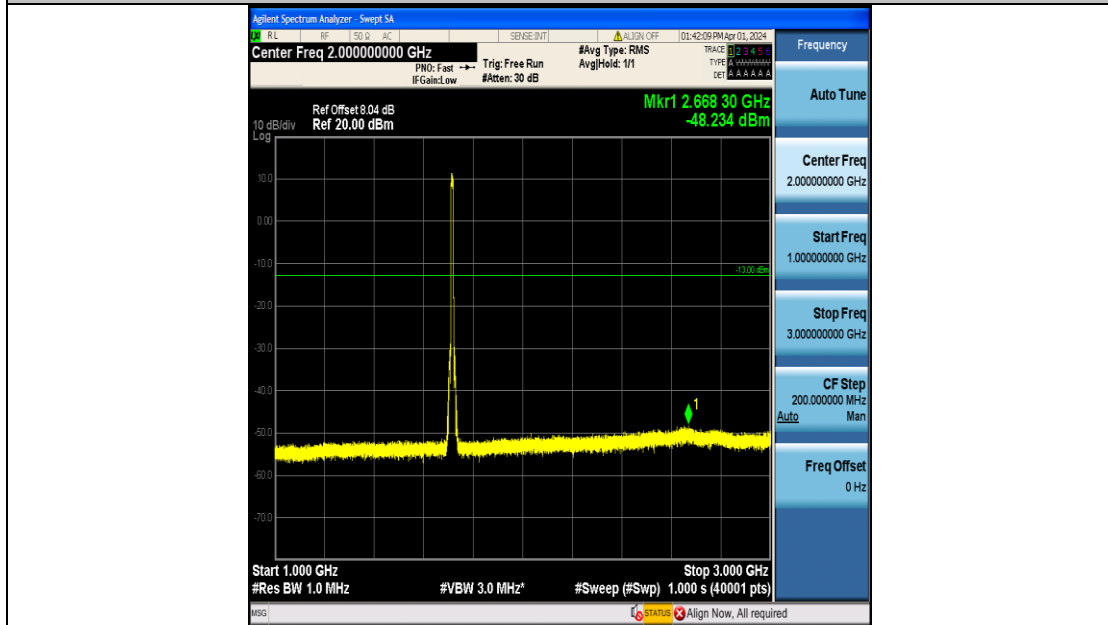

Band4_10MHz_16QAM_20000_50RB#0_30~1000_30~1000

Band4_10MHz_16QAM_20000_50RB#0_1000~3000_1000~3000