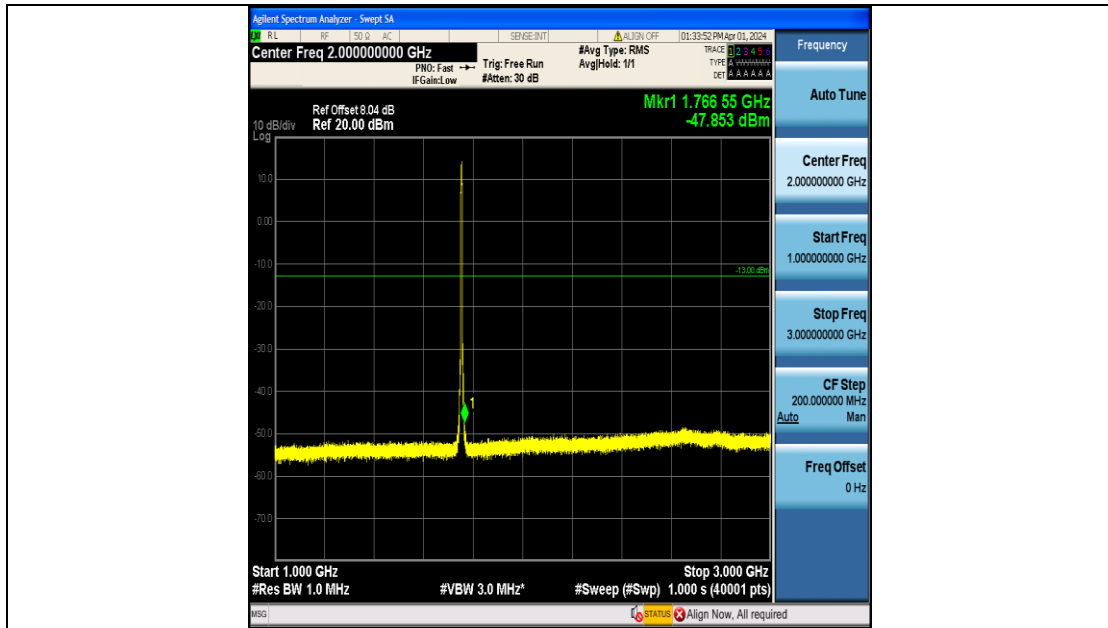

Band4\_5MHz\_16QAM\_20175\_25RB#0\_3000~20000\_3000~20000

Band4\_5MHz\_QPSK\_20375\_25RB#0\_0.009~0.15\_0.009~0.15

Band4\_5MHz\_QPSK\_20375\_25RB#0\_0.15~30\_0.15~30

Band4\_5MHz\_QPSK\_20375\_25RB#0\_30~1000\_30~1000