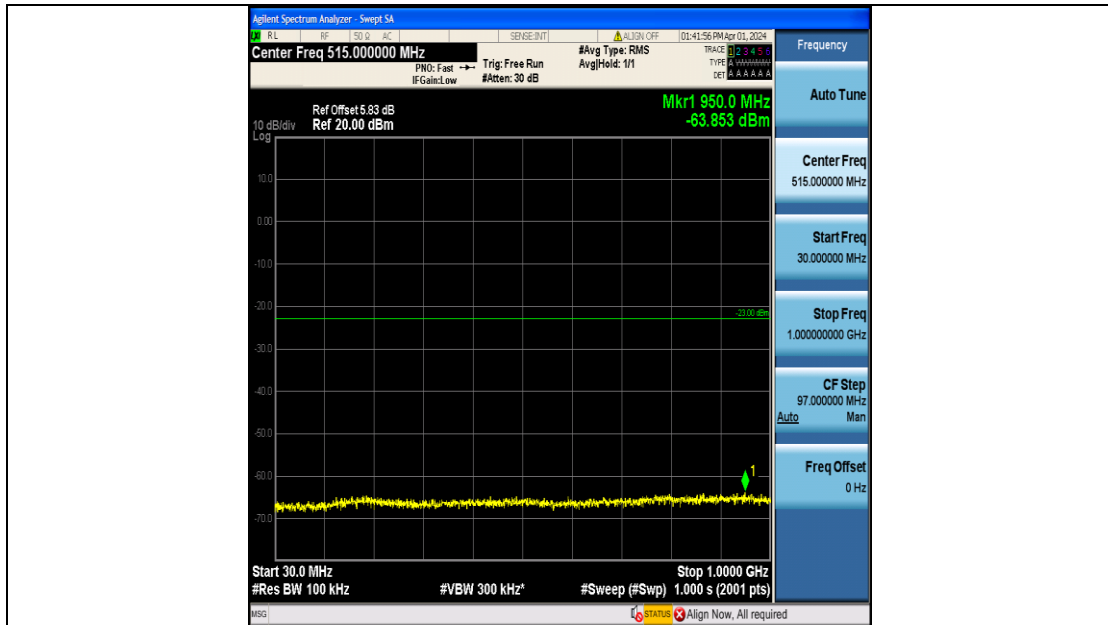

Band4_10MHz_16QAM_20000_50RB#0_0.15~30_0.15~30

Band4_10MHz_16QAM_20000_50RB#0_30~1000_30~1000