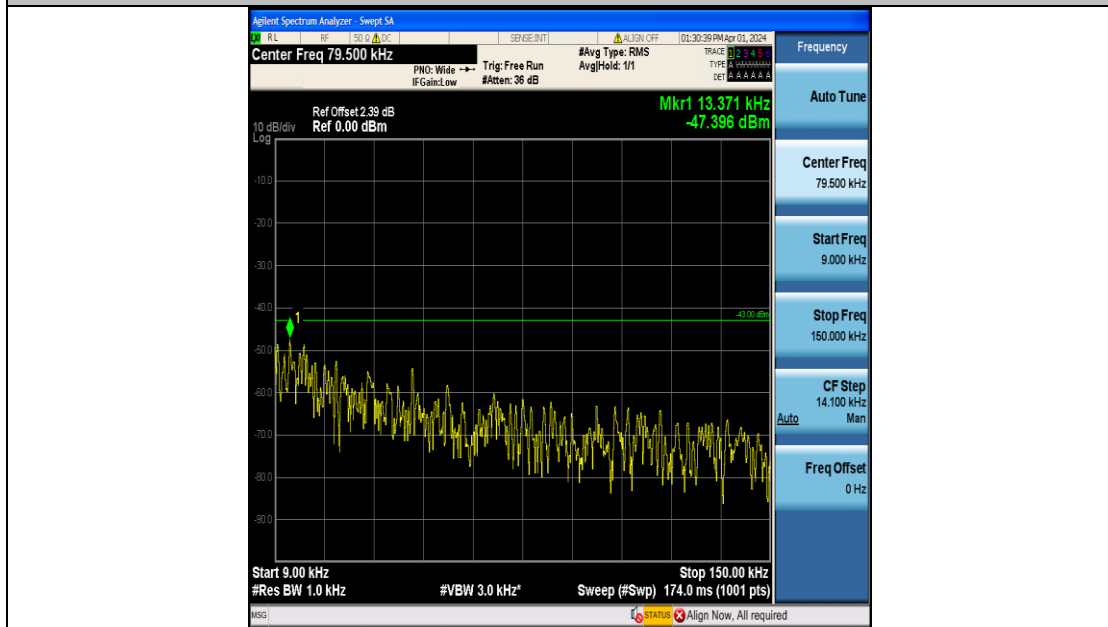

Band4\_3MHz\_16QAM\_20385\_15RB#0\_3000~20000\_3000~20000

Band4\_5MHz\_QPSK\_19975\_25RB#0\_0.009~0.15\_0.009~0.15

Band4\_5MHz\_QPSK\_19975\_25RB#0\_0.15~30\_0.15~30

Band4\_5MHz\_QPSK\_19975\_25RB#0\_30~1000\_30~1000