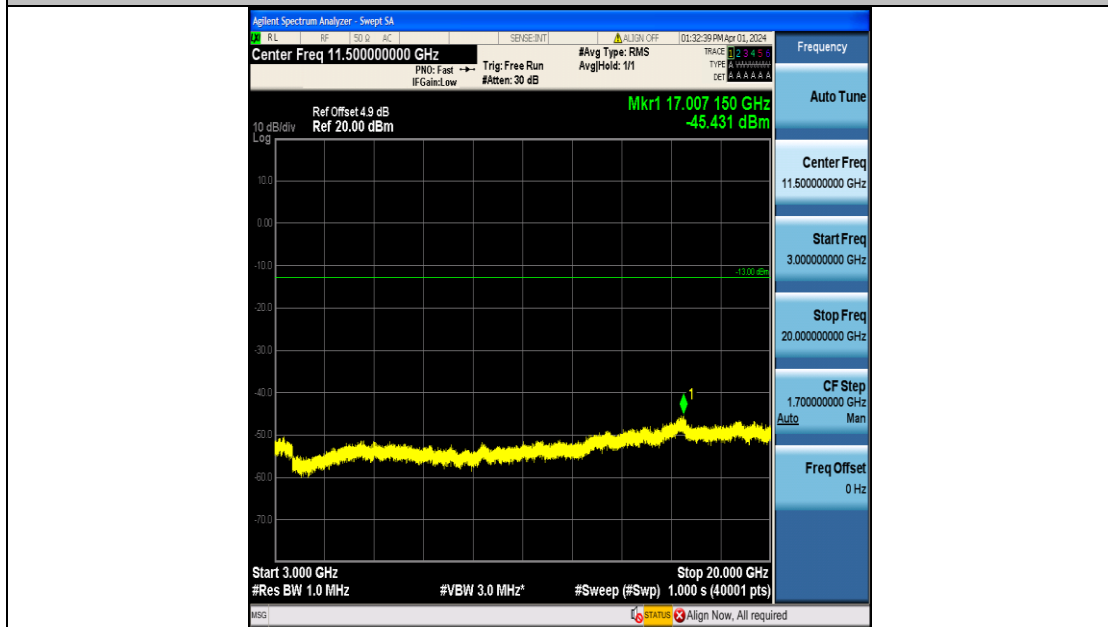

Band4_5MHz_QPSK_20175_25RB#0_1000~3000_1000~3000

Band4_5MHz_QPSK_20175_25RB#0_3000~20000_3000~20000