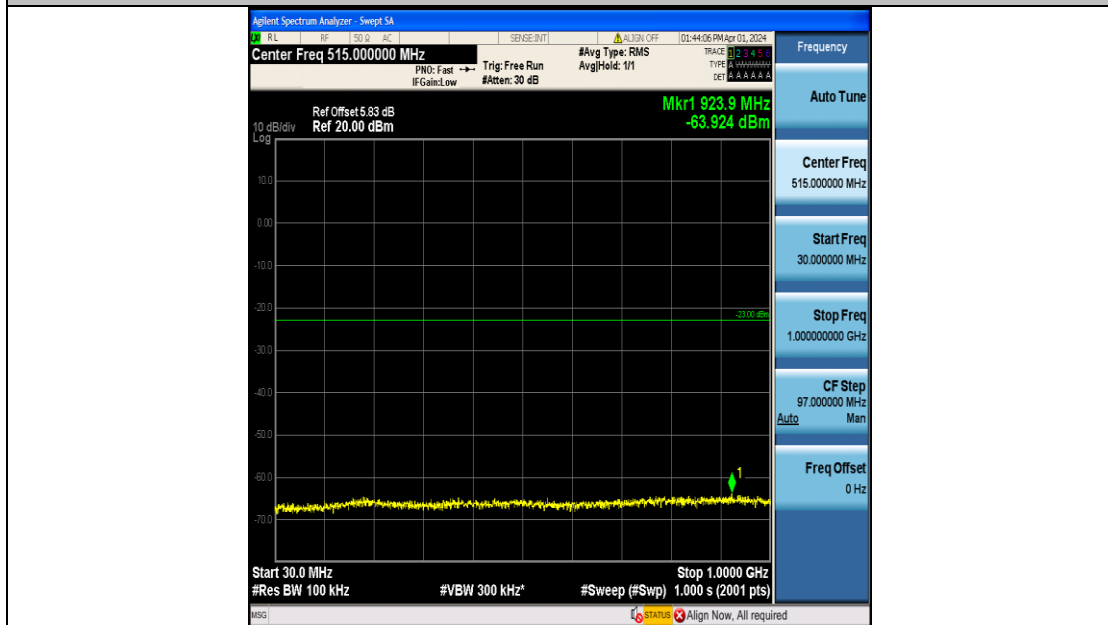

Band4_10MHz_QPSK_20350_50RB#0_0.15~30_0.15~30

Band4_10MHz_QPSK_20350_50RB#0_30~1000_30~1000