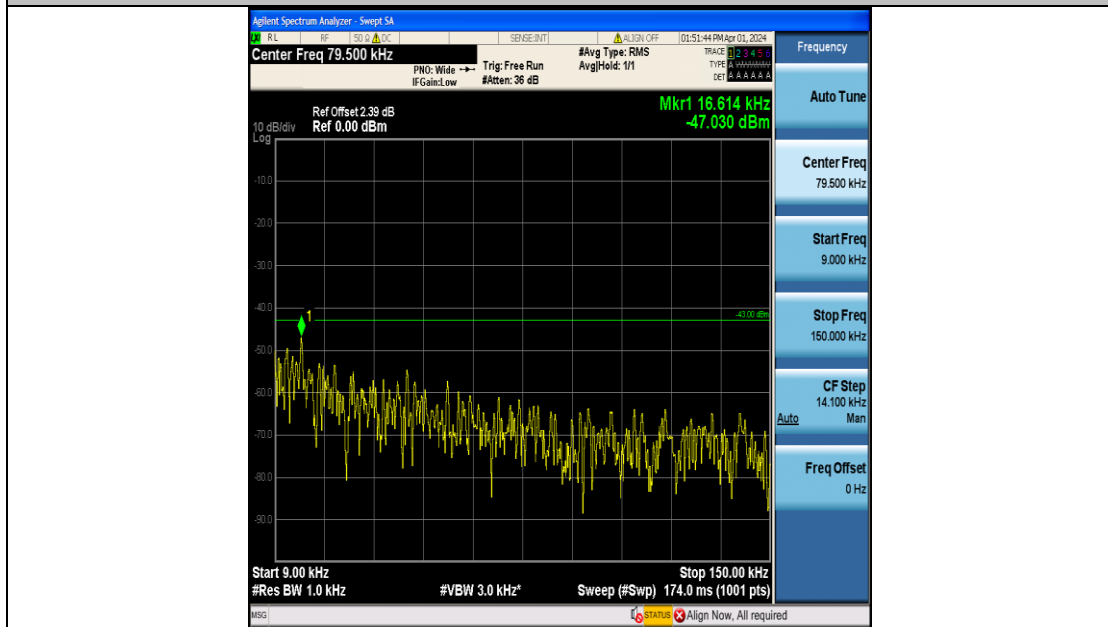

Band4_10MHz_16QAM_20350_50RB#0_3000~20000_3000~20000

Band4_15MHz_QPSK_20025_75RB#0_0.009~0.15_0.009~0.15