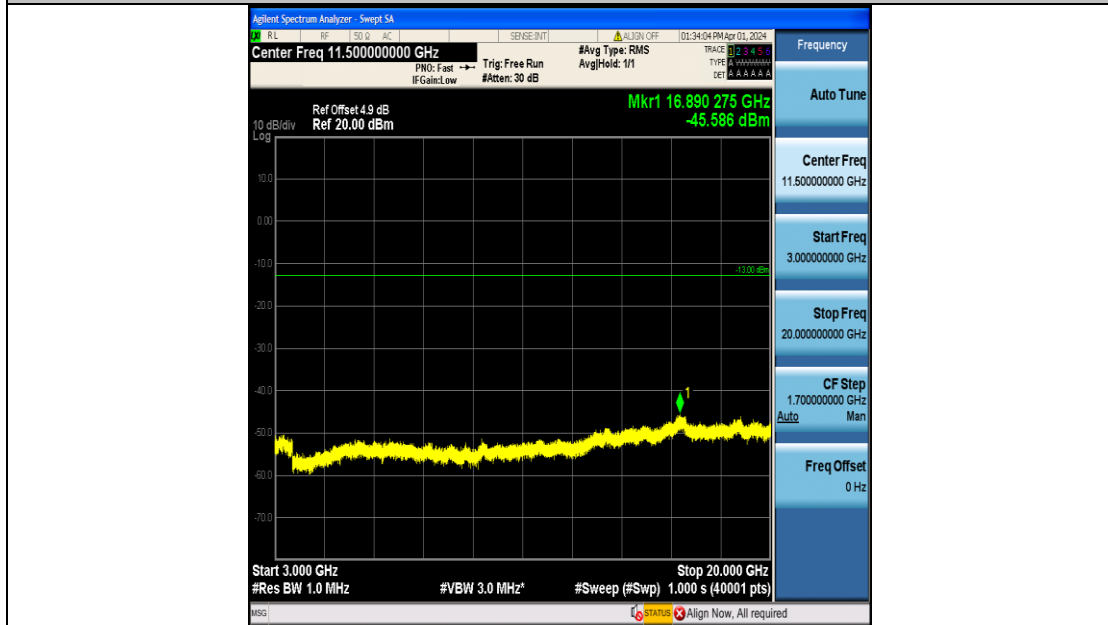

Band4_5MHz_QPSK_20375_25RB#0_1000~3000_1000~3000

Band4_5MHz_QPSK_20375_25RB#0_3000~20000_3000~20000