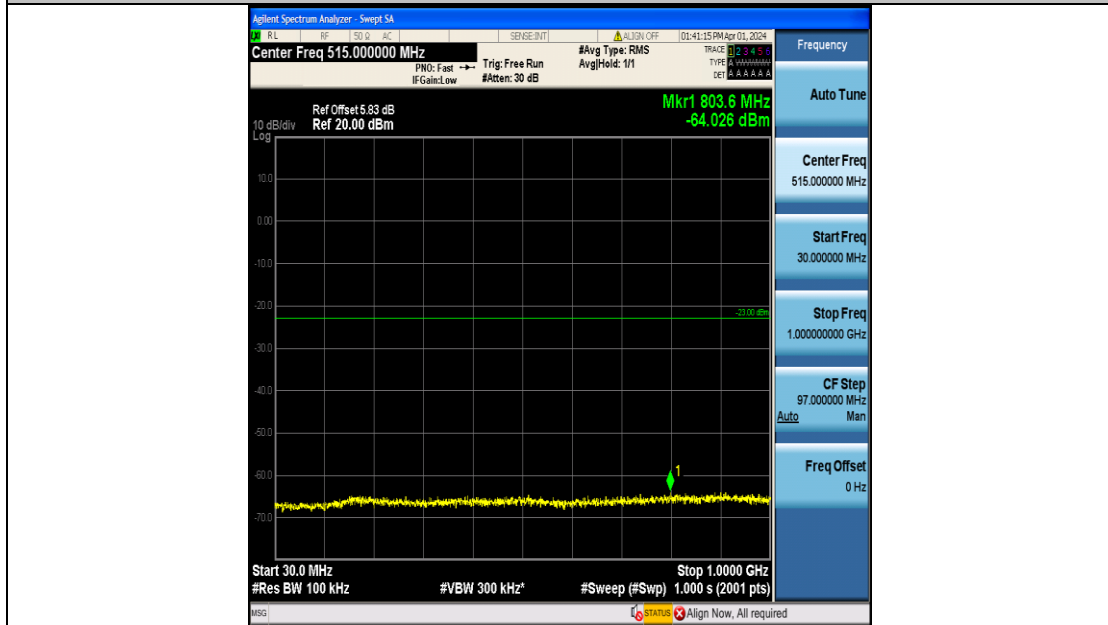

Band4_10MHz_QPSK_20000_50RB#0_0.15~30_0.15~30

Band4_10MHz_QPSK_20000_50RB#0_30~1000_30~1000