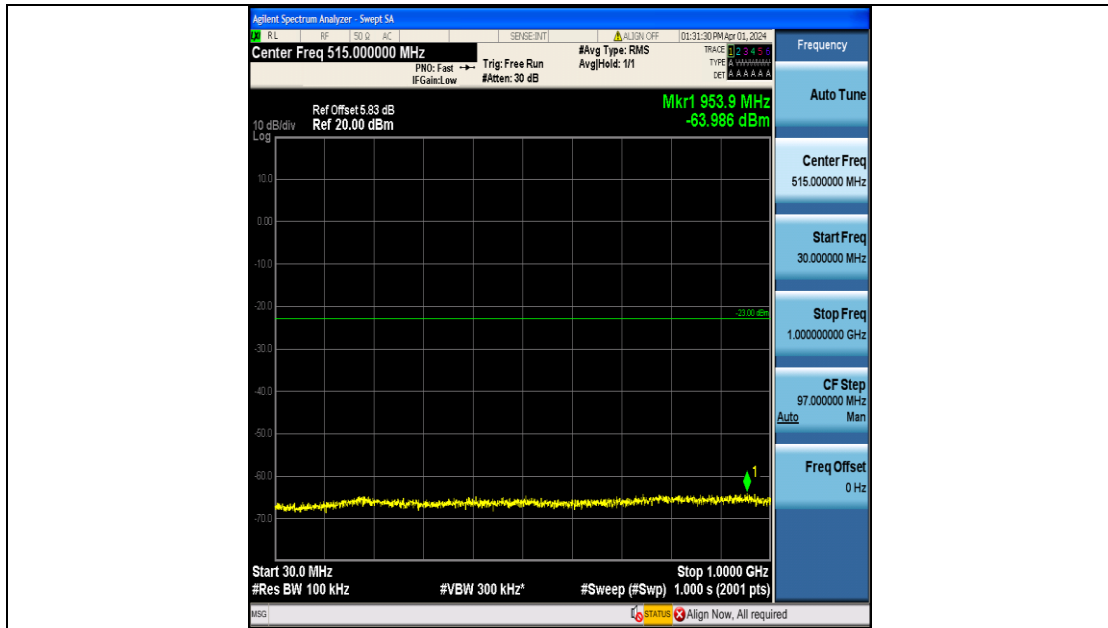

Band4\_5MHz\_QPSK\_19975\_25RB#0\_1000~3000\_1000~3000

Band4\_5MHz\_QPSK\_19975\_25RB#0\_3000~20000\_3000~20000

Band4\_5MHz\_16QAM\_19975\_25RB#0\_0.009~0.15\_0.009~0.15

Band4\_5MHz\_16QAM\_19975\_25RB#0\_0.15~30\_0.15~30

Band4\_5MHz\_16QAM\_19975\_25RB#0\_30~1000\_30~1000

Band4\_5MHz\_16QAM\_19975\_25RB#0\_1000~3000\_1000~3000

Band4\_5MHz\_16QAM\_19975\_25RB#0\_3000~20000\_3000~20000

Band4\_5MHz\_QPSK\_20175\_25RB#0\_0.009~0.15\_0.009~0.15