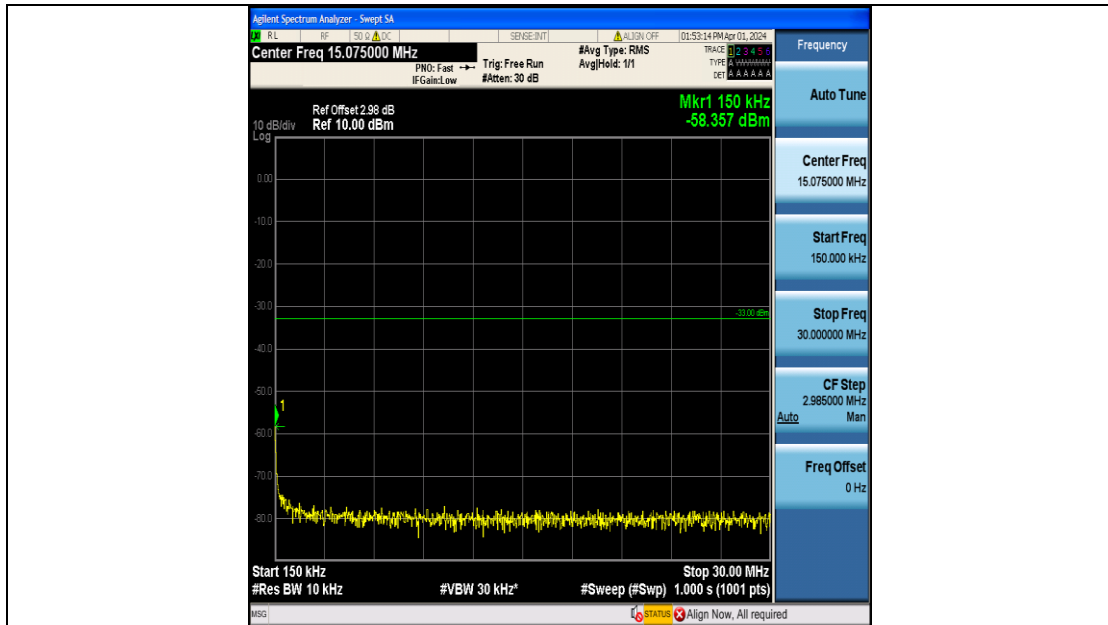

Band4\_15MHz\_16QAM\_2025\_75RB#0\_30~1000\_30~1000

Band4\_15MHz\_16QAM\_2025\_75RB#0\_1000~3000\_1000~3000

Band4\_15MHz\_16QAM\_20025\_75RB#0\_3000~20000\_3000~20000

Band4\_15MHz\_QPSK\_20175\_75RB#0\_0.009~0.15\_0.009~0.15