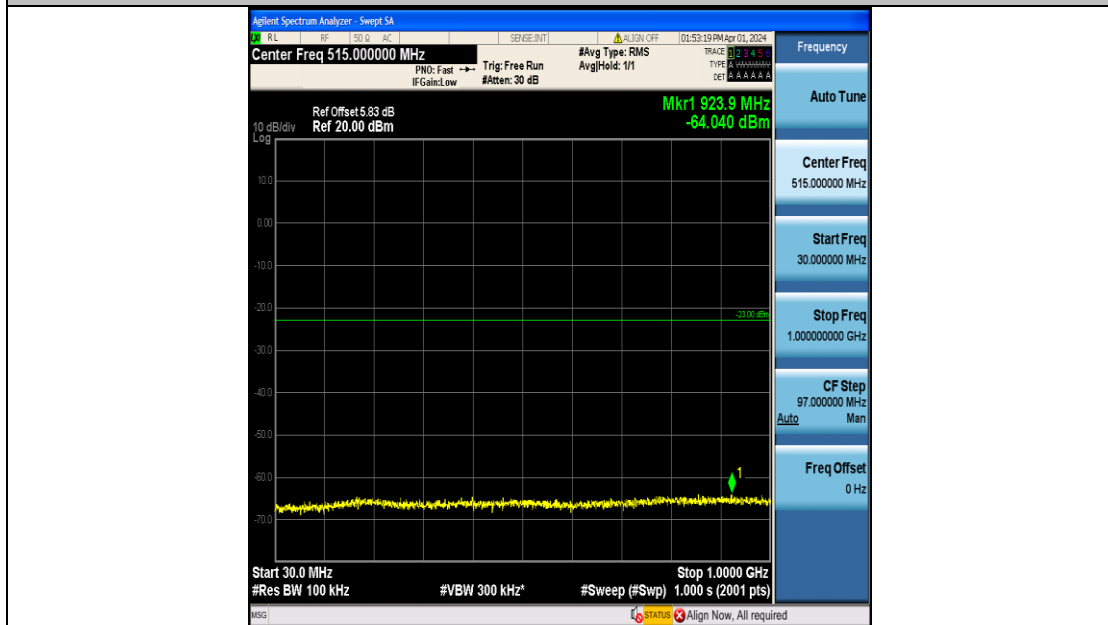

Band4_15MHz_QPSK_20175_75RB#0_0.15~30_0.15~30

Band4_15MHz_QPSK_20175_75RB#0_30~1000_30~1000