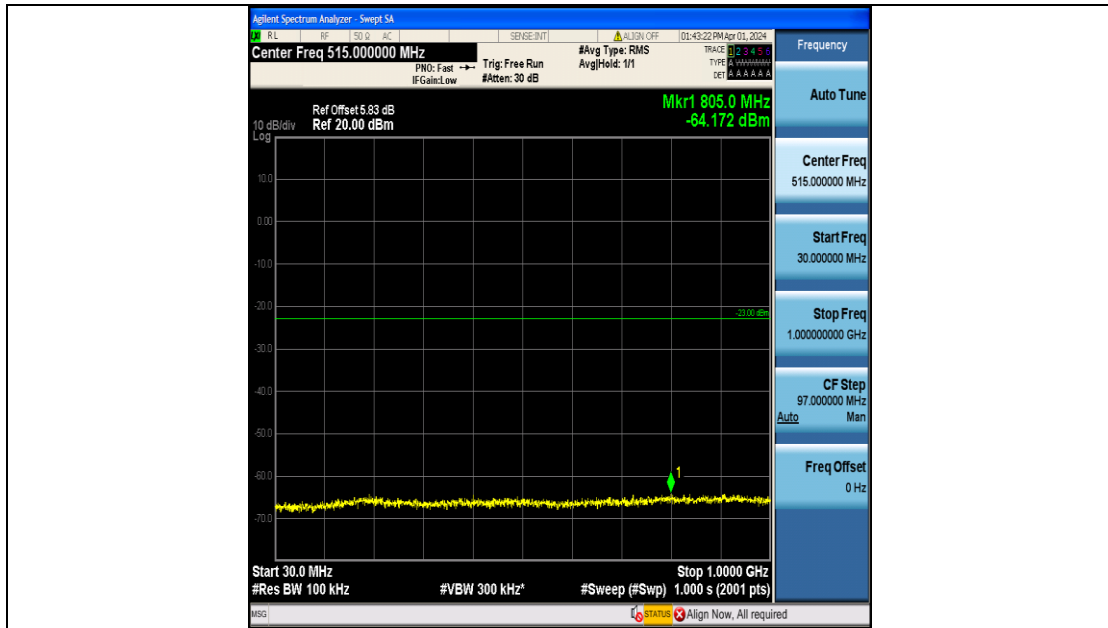

Band4\_10MHz\_QPSK\_20175\_50RB#0\_1000~3000\_1000~3000

Band4\_10MHz\_QPSK\_20175\_50RB#0\_3000~20000\_3000~20000

Band4\_10MHz\_16QAM\_20175\_50RB#0\_0.009~0.15\_0.009~0.15

Band4\_10MHz\_16QAM\_20175\_50RB#0\_0.15~30\_0.15~30