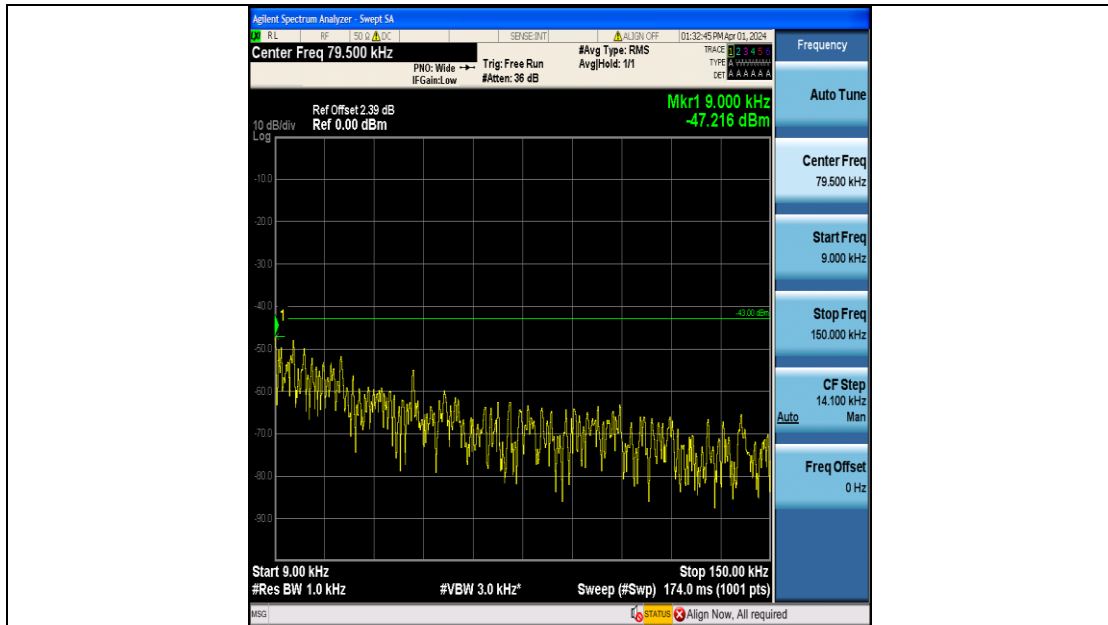

Band4\_5MHz\_QPSK\_20175\_25RB#0\_0.15~30\_0.15~30

Band4\_5MHz\_QPSK\_20175\_25RB#0\_30~1000\_30~1000

Band4\_5MHz\_QPSK\_20175\_25RB#0\_1000~3000\_1000~3000

Band4\_5MHz\_QPSK\_20175\_25RB#0\_3000~20000\_3000~20000