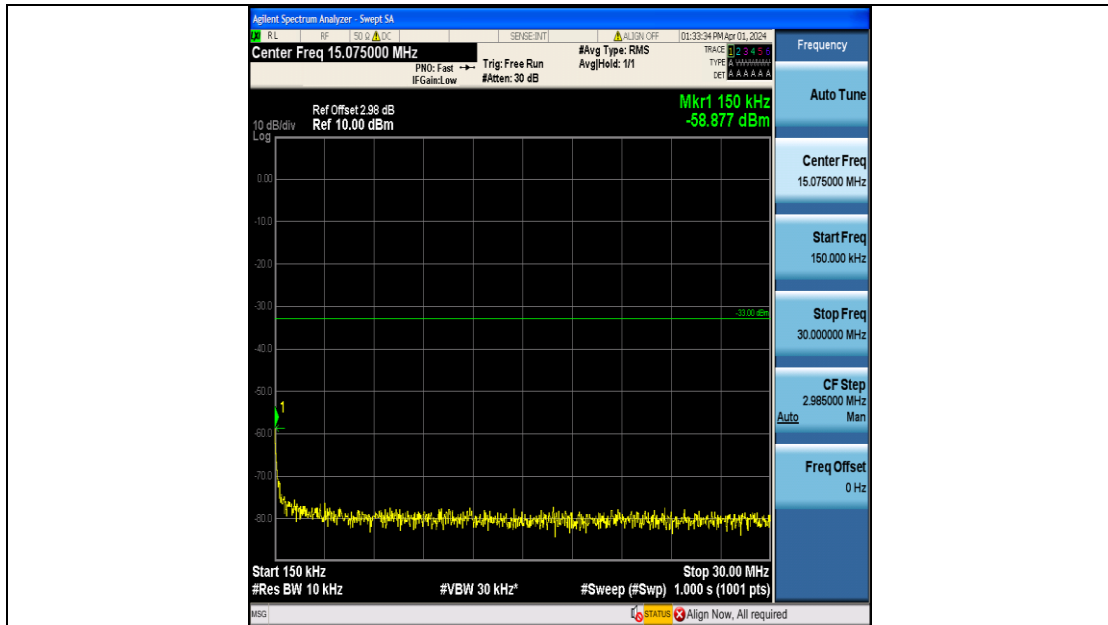

Band4_5MHz_QPSK_20375_25RB#0_0.009~0.15_0.009~0.15

Band4_5MHz_QPSK_20375_25RB#0_0.15~30_0.15~30