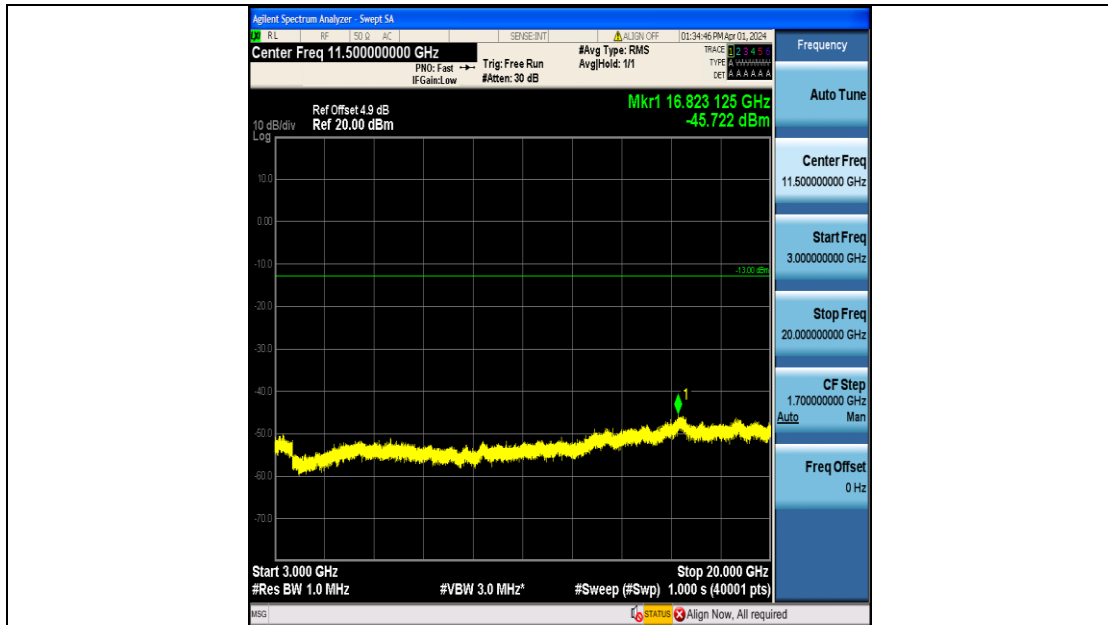

Band4_5MHz_16QAM_20375_25RB#0_1000~3000_1000~3000

Band4_5MHz_16QAM_20375_25RB#0_3000~20000_3000~20000