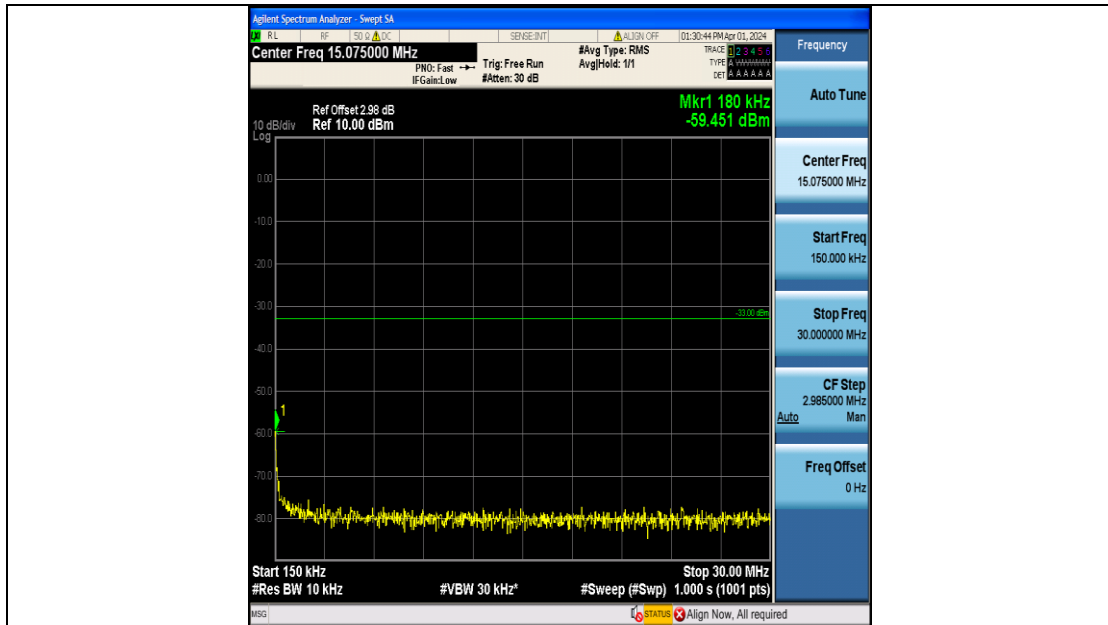

Band4\_3MHz\_16QAM\_20385\_15RB#0\_3000~20000\_3000~20000

Band4\_5MHz\_QPSK\_19975\_25RB#0\_0.009~0.15\_0.009~0.15

Band4\_5MHz\_QPSK\_19975\_25RB#0\_0.15~30\_0.15~30

Band4\_5MHz\_QPSK\_19975\_25RB#0\_30~1000\_30~1000