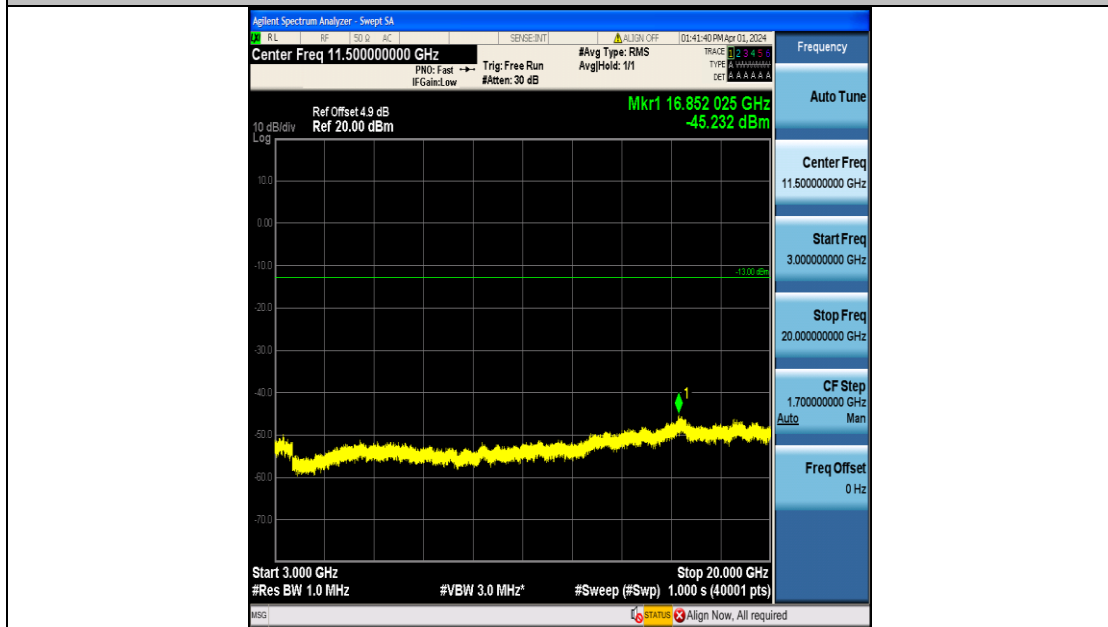

Band4_10MHz_QPSK_20000_50RB#0_1000~3000_1000~3000

Band4_10MHz_QPSK_20000_50RB#0_3000~20000_3000~20000