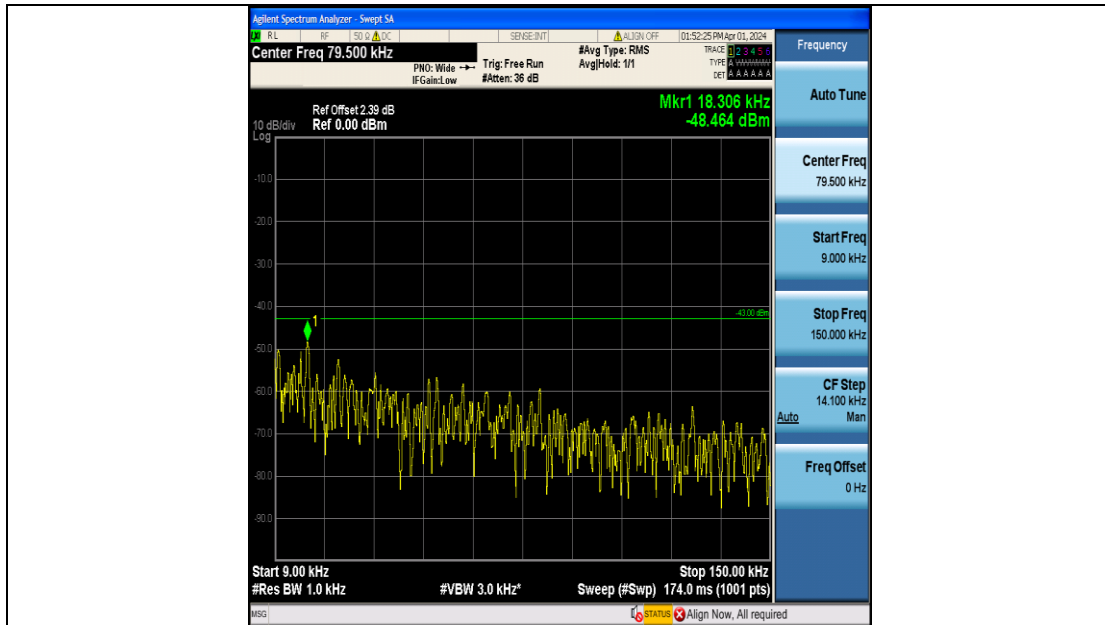

Band4_15MHz_QPSK_20025_75RB#0_3000~20000_3000~20000

Band4_15MHz_16QAM_20025_75RB#0_0.009~0.15_0.009~0.15