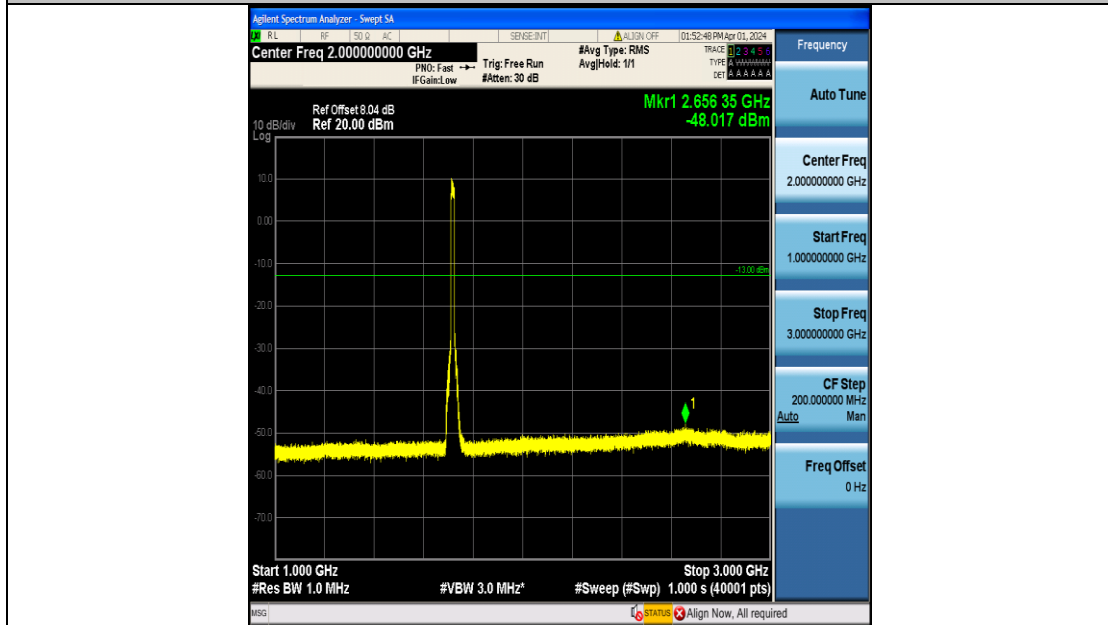

Band4_15MHz_16QAM_2025_75RB#0_30~1000_30~1000

Band4_15MHz_16QAM_2025_75RB#0_1000~3000_1000~3000