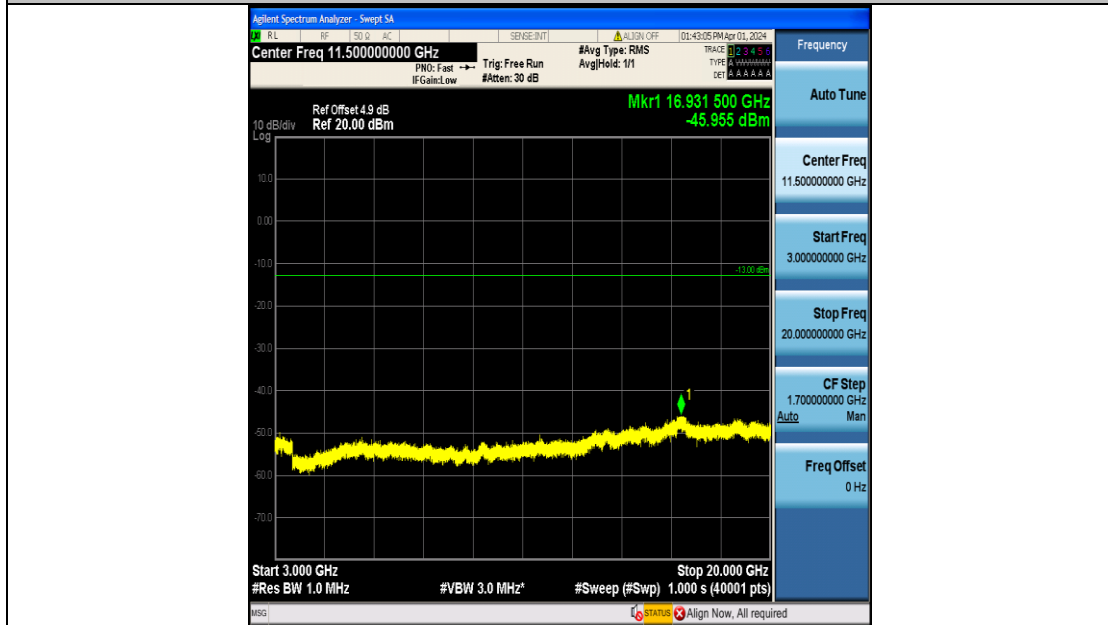

Band4_10MHz_QPSK_20175_50RB#0_1000~3000_1000~3000

Band4_10MHz_QPSK_20175_50RB#0_3000~20000_3000~20000