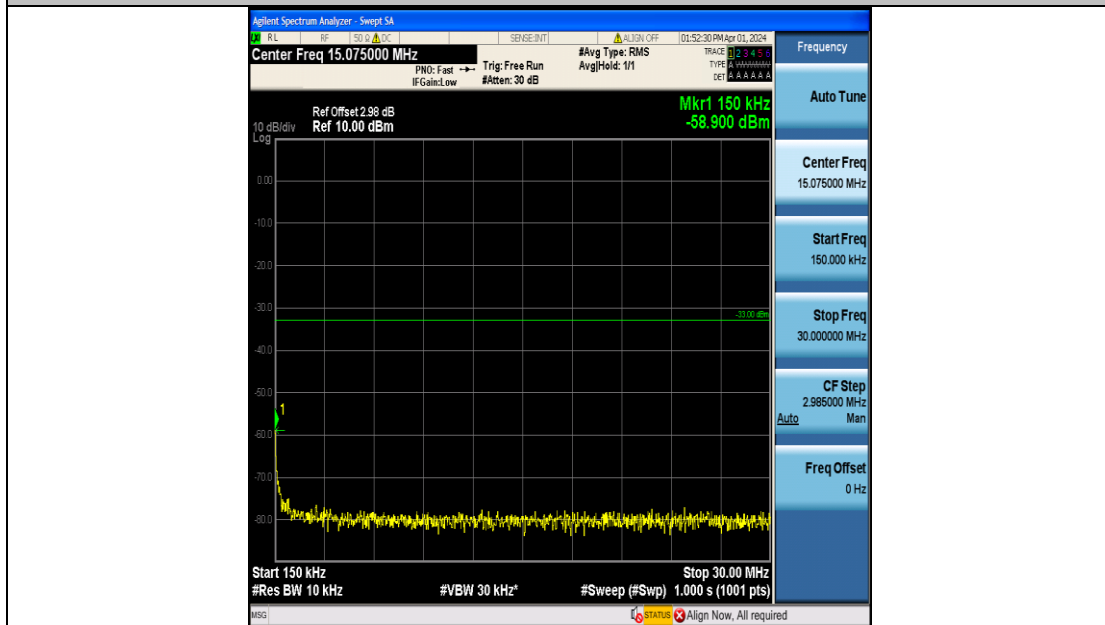

Band4_15MHz_16QAM_20025_75RB#0_0.009~0.15_0.009~0.15

Band4_15MHz_16QAM_20025_75RB#0_0.15~30_0.15~30