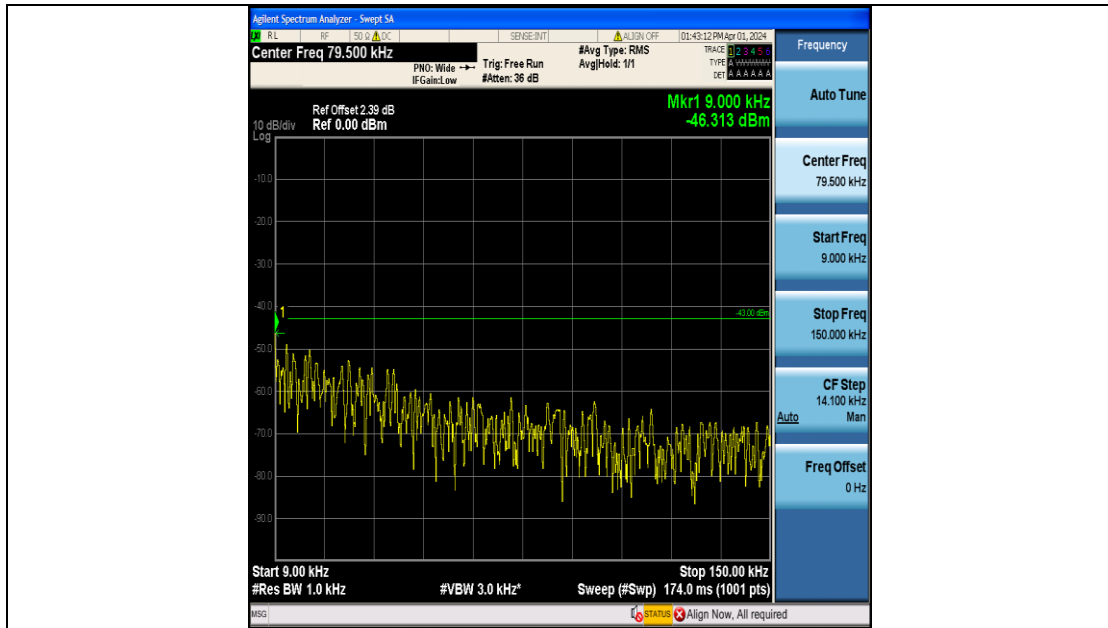

Band4_10MHz_QPSK_20175_50RB#0_3000~20000_3000~20000

Band4_10MHz_16QAM_20175_50RB#0_0.009~0.15_0.009~0.15