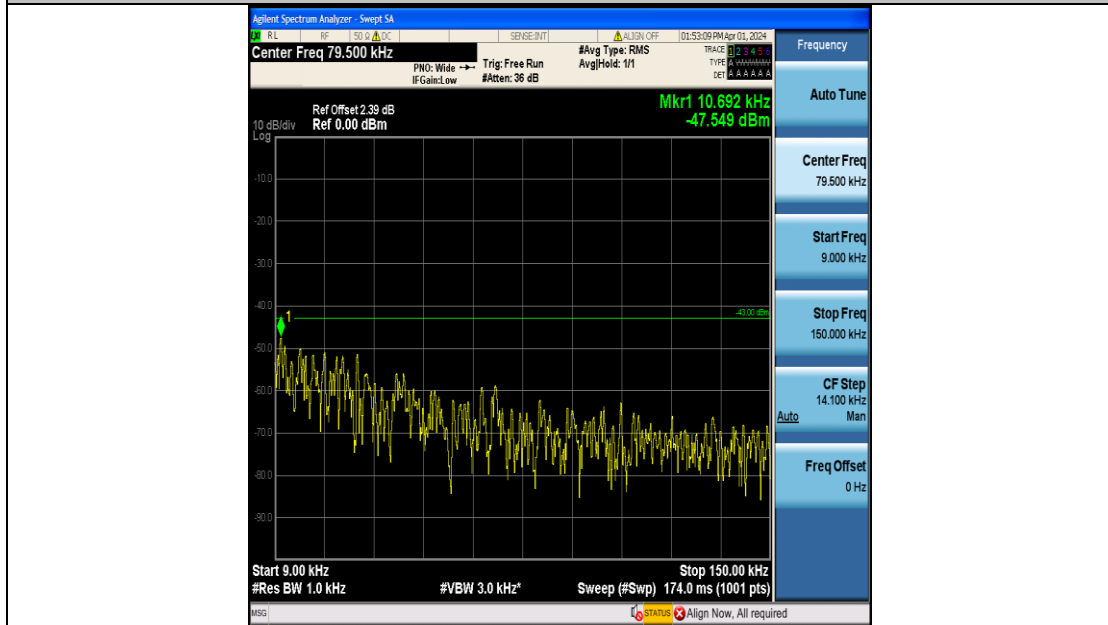

Band4_15MHz_16QAM_20025_75RB#0_3000~20000_3000~20000

Band4_15MHz_QPSK_20175_75RB#0_0.009~0.15_0.009~0.15