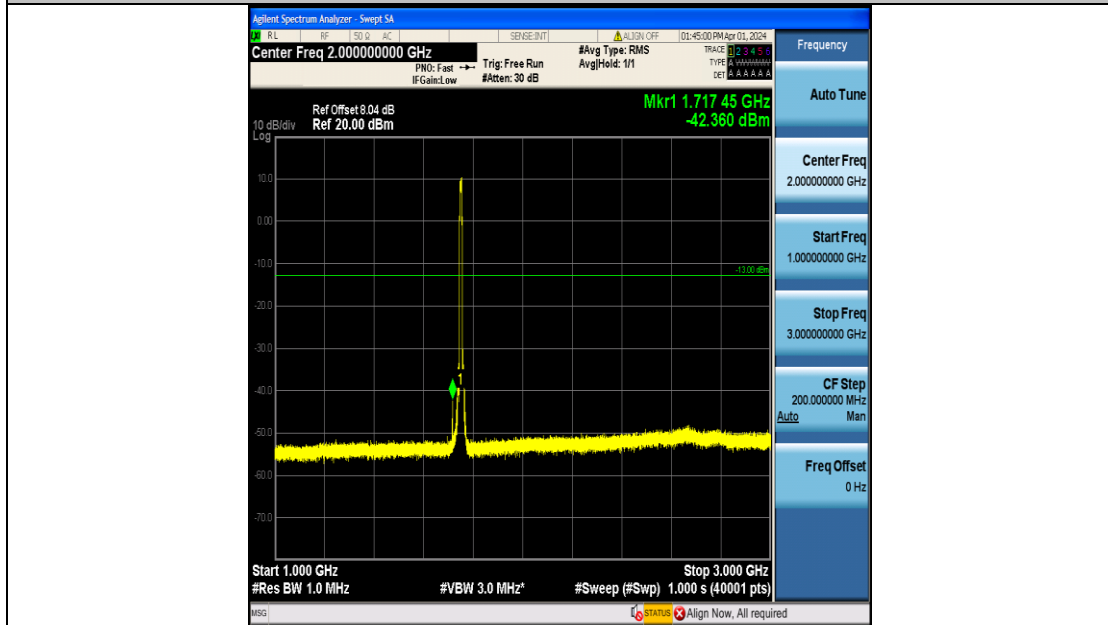

Band4_10MHz_16QAM_20350_50RB#0_30~1000_30~1000

Band4_10MHz_16QAM_20350_50RB#0_1000~3000_1000~3000