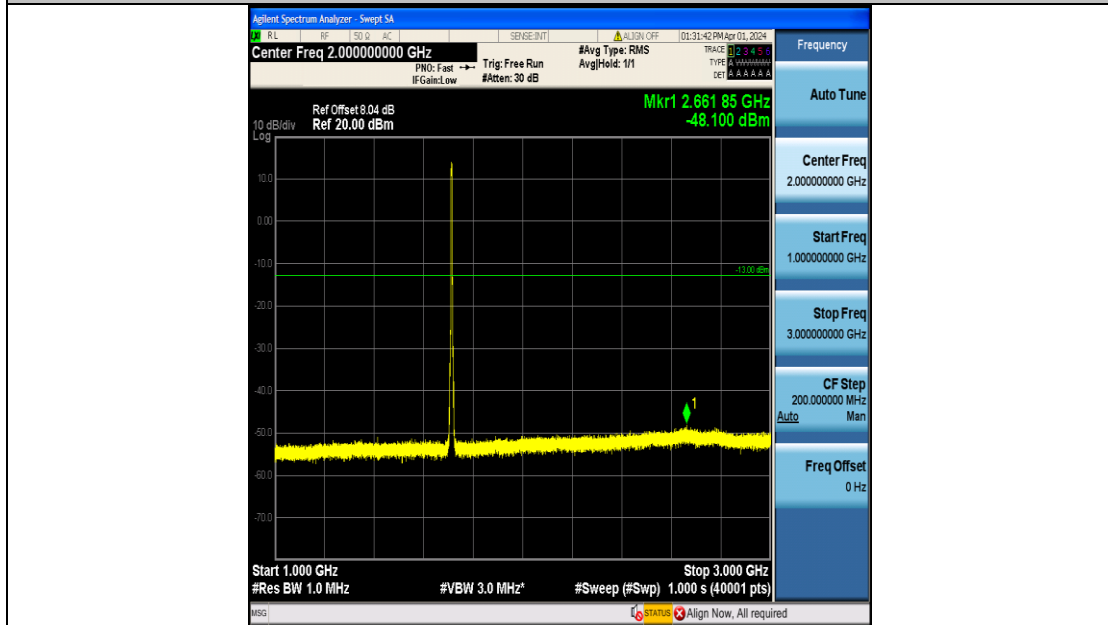

Band4_5MHz_16QAM_19975_25RB#0_30~1000_30~1000

Band4_5MHz_16QAM_19975_25RB#0_1000~3000_1000~3000