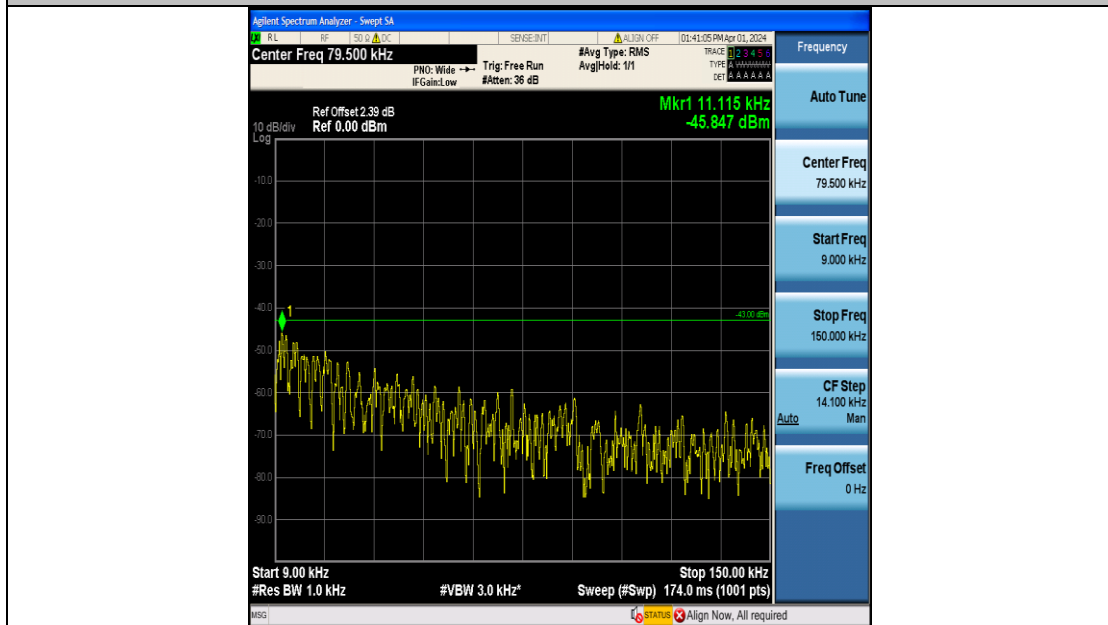

Band4_5MHz_16QAM_20375_25RB#0_3000~20000_3000~20000

Band4_10MHz_QPSK_20000_50RB#0_0.009~0.15_0.009~0.15