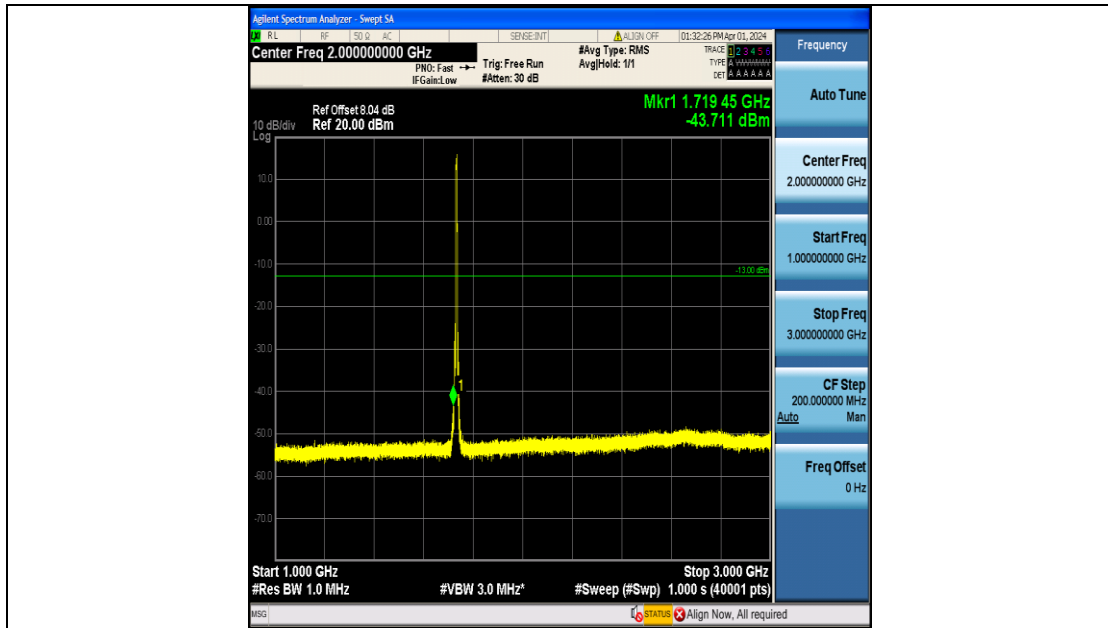

Band4_5MHz_QPSK_20175_25RB#0_30~1000_30~1000

Band4_5MHz_QPSK_20175_25RB#0_1000~3000_1000~3000