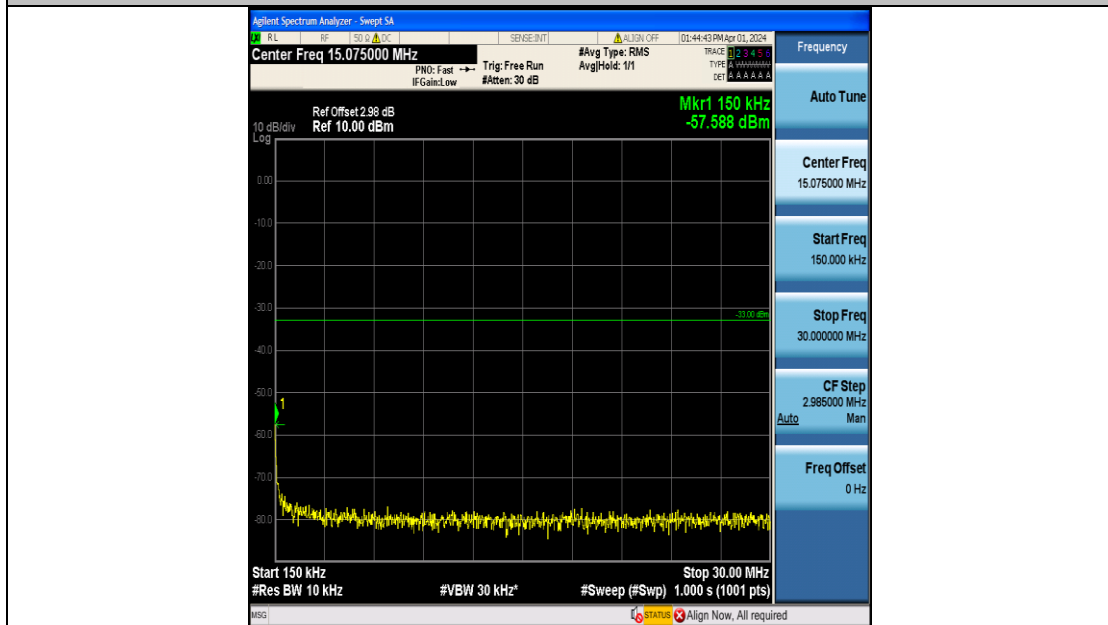

Band4_10MHz_16QAM_20350_50RB#0_0.009~0.15_0.009~0.15

Band4_10MHz_16QAM_20350_50RB#0_0.15~30_0.15~30