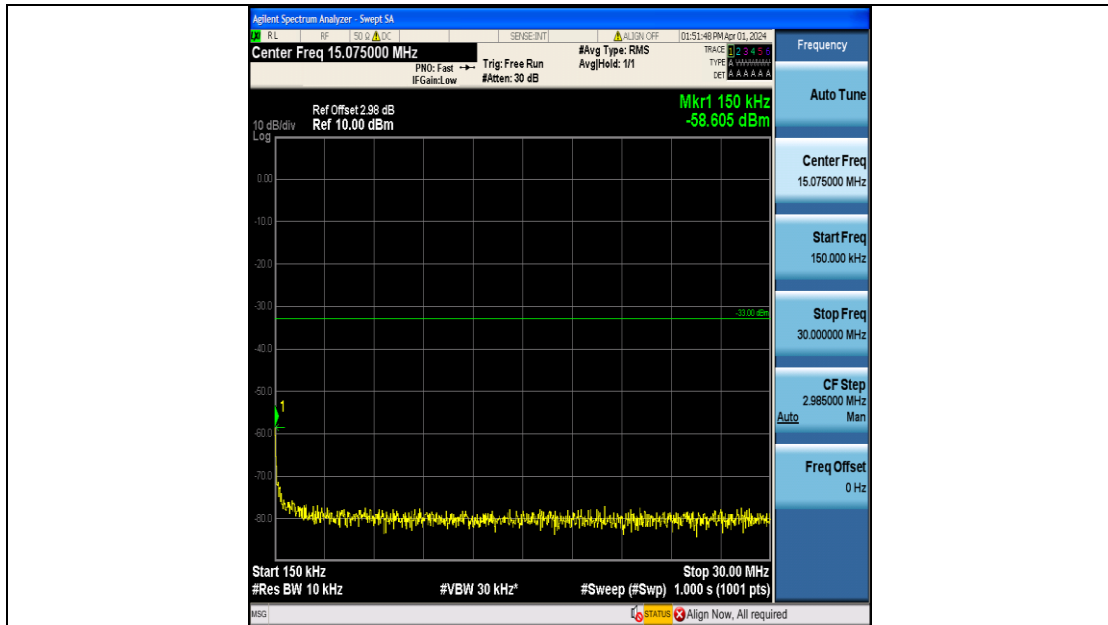

Band4_15MHz_QPSK_20025_75RB#0_0.009~0.15_0.009~0.15

Band4_15MHz_QPSK_2025_75RB#0_0.15~30_0.15~30