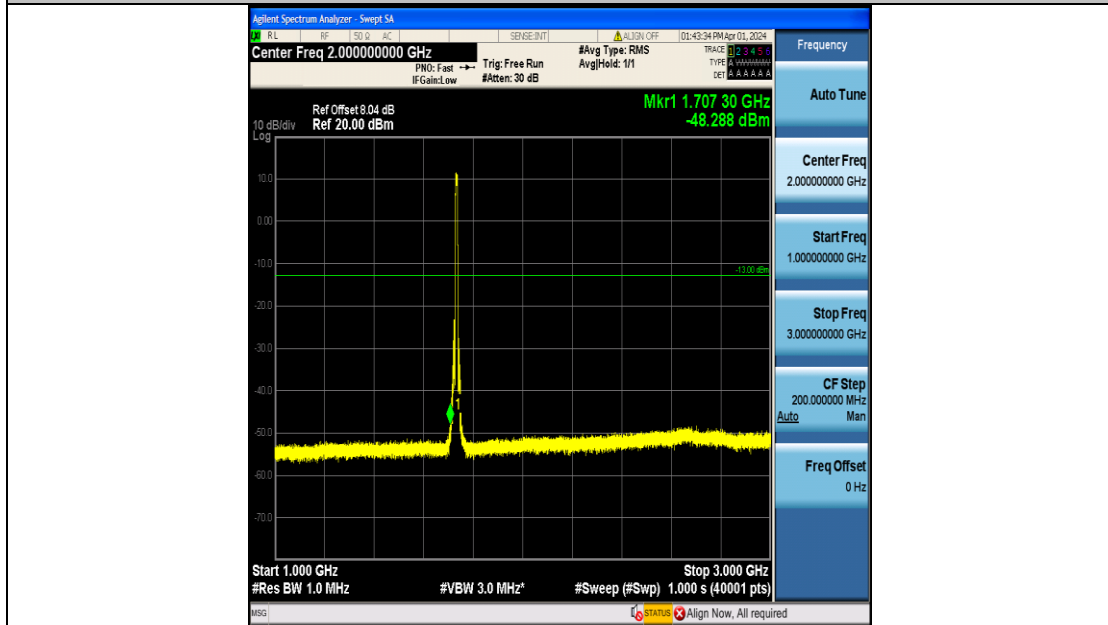

Band4_10MHz_16QAM_20175_50RB#0_30~1000_30~1000

Band4_10MHz_16QAM_20175_50RB#0_1000~3000_1000~3000