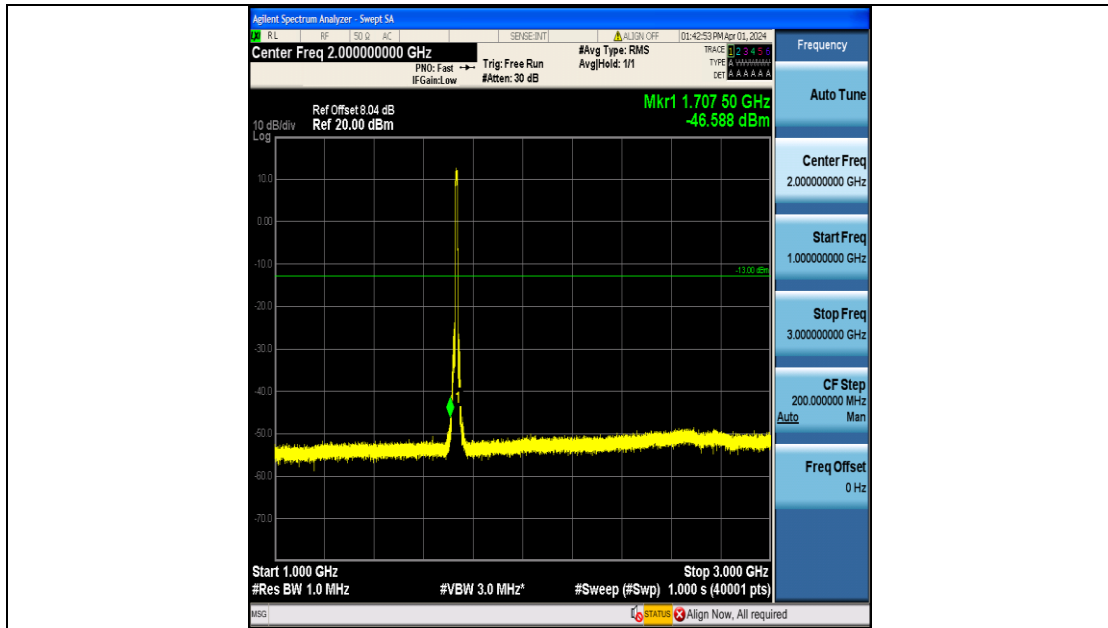

Band4\_10MHz\_16QAM\_20000\_50RB#0\_3000~20000\_3000~20000

Band4\_10MHz\_QPSK\_20175\_50RB#0\_0.009~0.15\_0.009~0.15

Band4\_10MHz\_QPSK\_20175\_50RB#0\_0.15~30\_0.15~30

Band4\_10MHz\_QPSK\_20175\_50RB#0\_30~1000\_30~1000