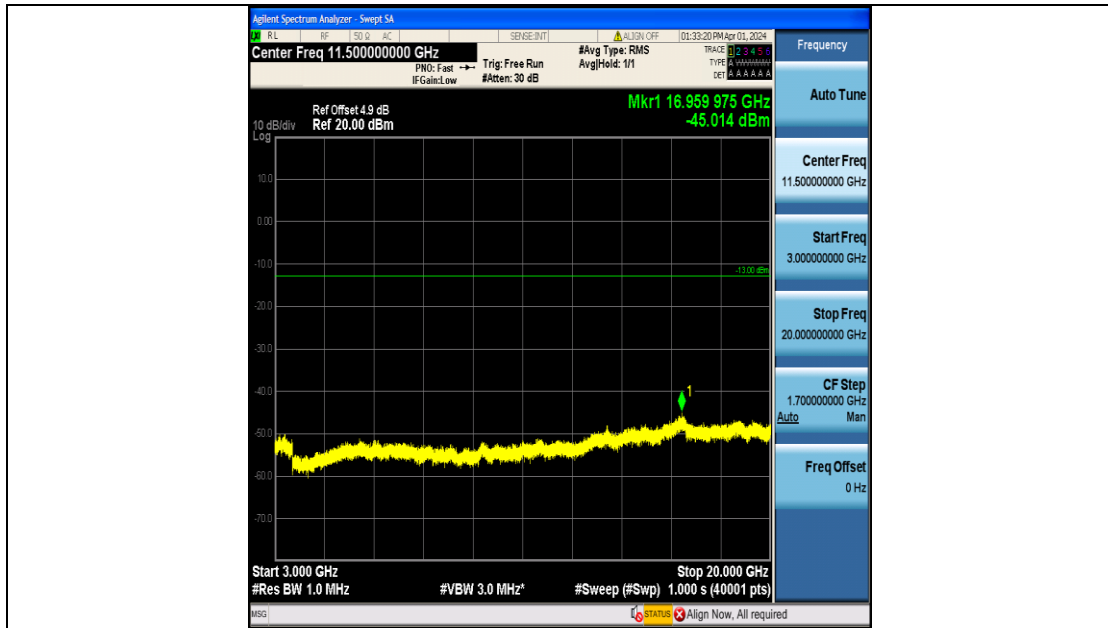

Band4\_5MHz\_16QAM\_20175\_25RB#0\_0.009~0.15\_0.009~0.15

Band4\_5MHz\_16QAM\_20175\_25RB#0\_0.15~30\_0.15~30

Band4\_5MHz\_16QAM\_20175\_25RB#0\_30~1000\_30~1000

Band4\_5MHz\_16QAM\_20175\_25RB#0\_1000~3000\_1000~3000