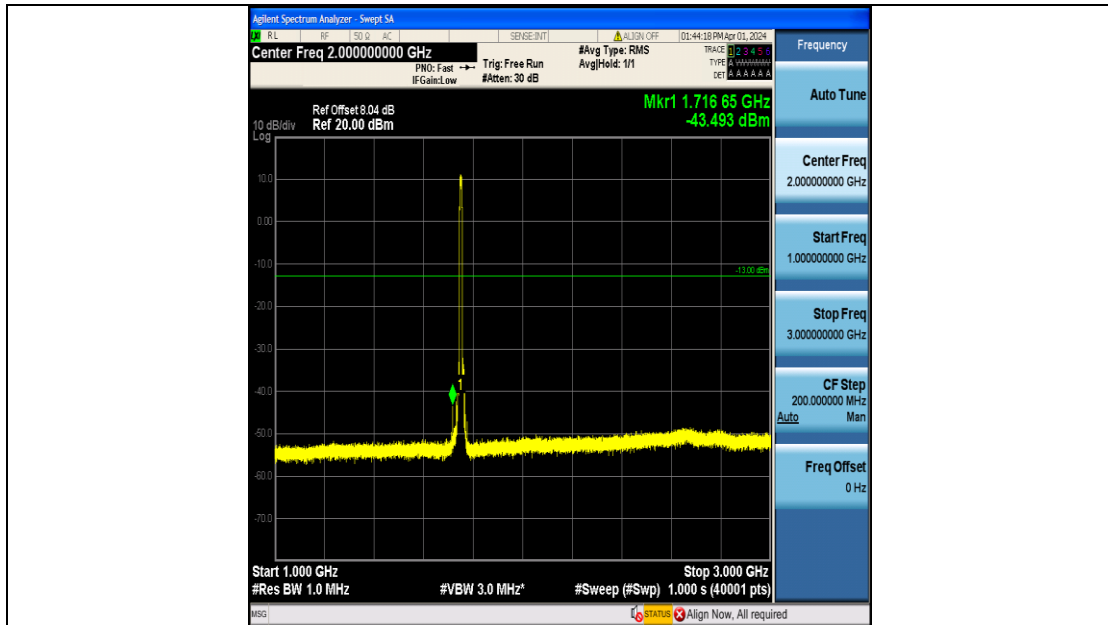

Band4_10MHz_QPSK_20350_50RB#0_30~1000_30~1000

Band4_10MHz_QPSK_20350_50RB#0_1000~3000_1000~3000