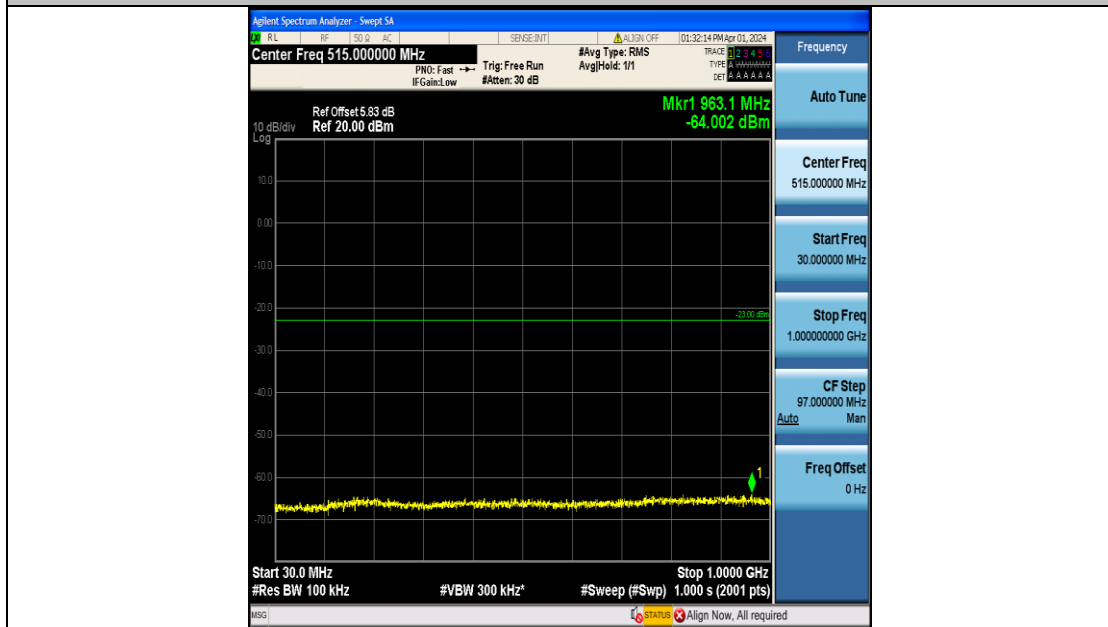

Band4\_5MHz\_16QAM\_19975\_25RB#0\_30~1000\_30~1000

Band4\_5MHz\_16QAM\_19975\_25RB#0\_1000~3000\_1000~3000

Band4\_5MHz\_16QAM\_19975\_25RB#0\_3000~20000\_3000~20000

Band4\_5MHz\_QPSK\_20175\_25RB#0\_0.009~0.15\_0.009~0.15

Band4\_5MHz\_QPSK\_20175\_25RB#0\_0.15~30\_0.15~30

Band4\_5MHz\_QPSK\_20175\_25RB#0\_30~1000\_30~1000

Band4\_5MHz\_QPSK\_20175\_25RB#0\_1000~3000\_1000~3000

Band4\_5MHz\_QPSK\_20175\_25RB#0\_3000~20000\_3000~20000