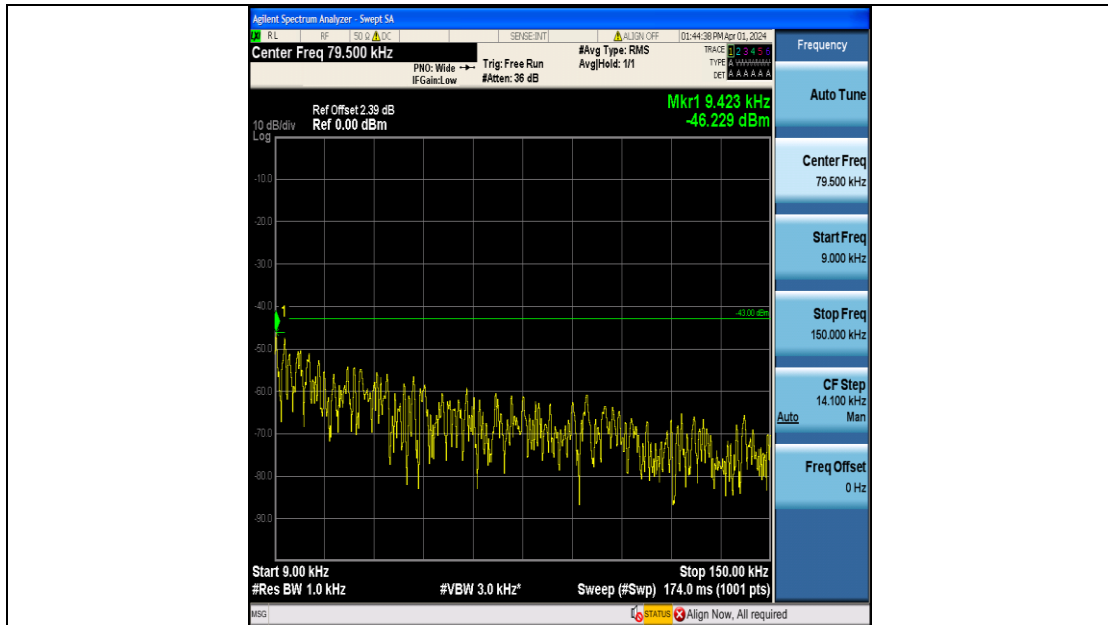

Band4\_10MHz\_QPSK\_20350\_50RB#0\_0.15~30\_0.15~30

Band4\_10MHz\_QPSK\_20350\_50RB#0\_30~1000\_30~1000

Band4\_10MHz\_QPSK\_20350\_50RB#0\_1000~3000\_1000~3000

Band4\_10MHz\_QPSK\_20350\_50RB#0\_3000~20000\_3000~20000