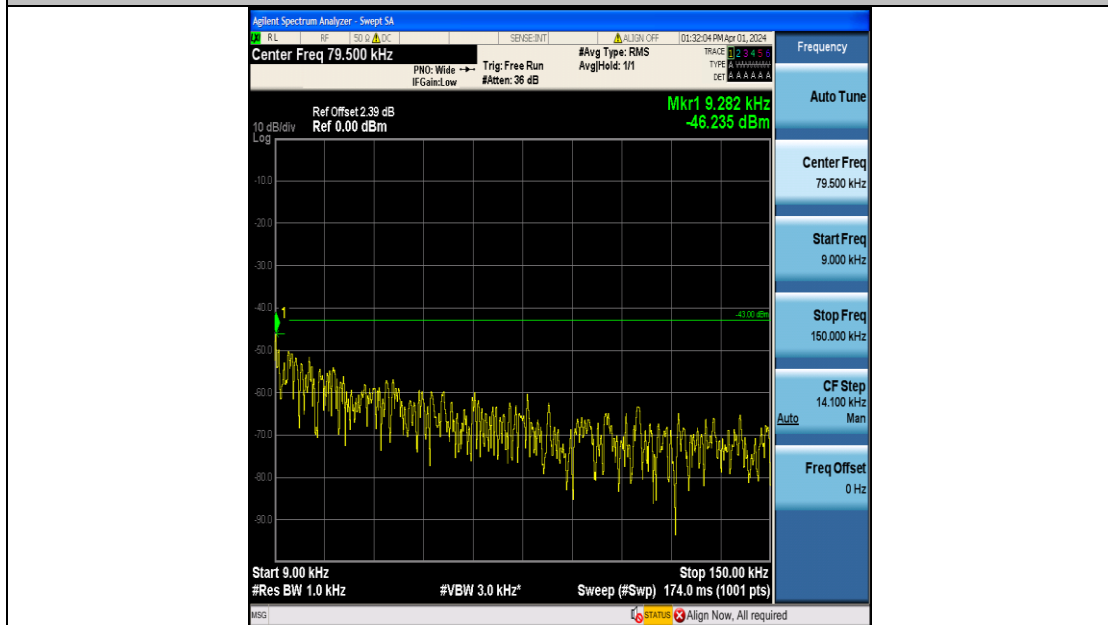

Band4_5MHz_16QAM_19975_25RB#0_3000~20000_3000~20000

Band4_5MHz_QPSK_20175_25RB#0_0.009~0.15_0.009~0.15