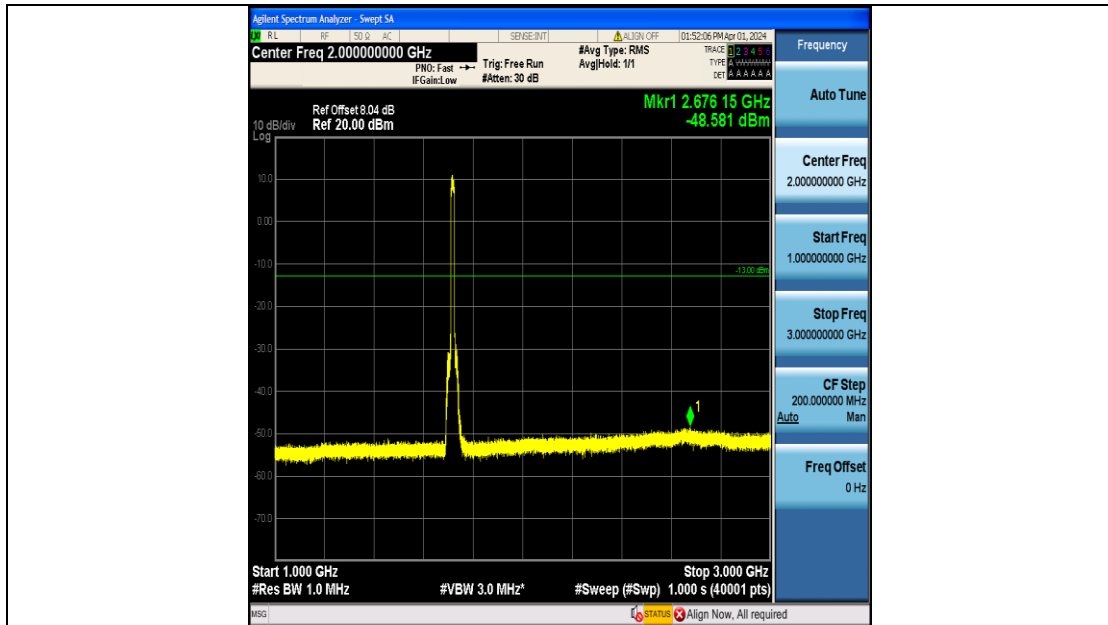

Band4\_10MHz\_16QAM\_20350\_50RB#0\_3000~20000\_3000~20000

Band4\_15MHz\_QPSK\_20025\_75RB#0\_0.009~0.15\_0.009~0.15

Band4\_15MHz\_QPSK\_2025\_75RB#0\_0.15~30\_0.15~30

Band4\_15MHz\_QPSK\_2025\_75RB#0\_30~1000\_30~1000