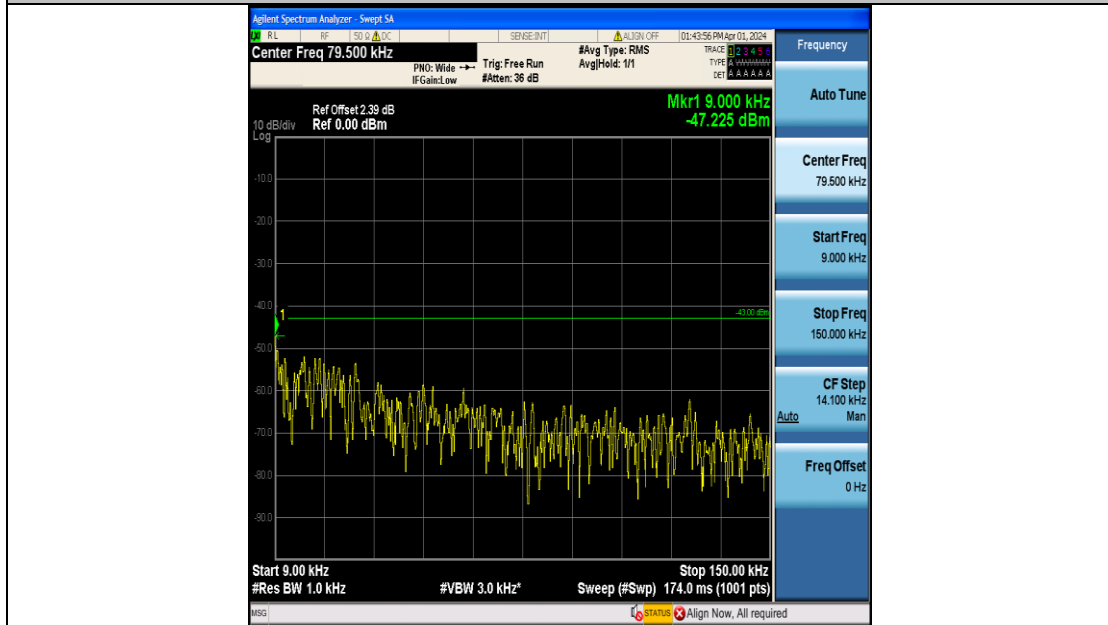

Band4_10MHz_16QAM_20175_50RB#0_3000~20000_3000~20000

Band4_10MHz_QPSK_20350_50RB#0_0.009~0.15_0.009~0.15