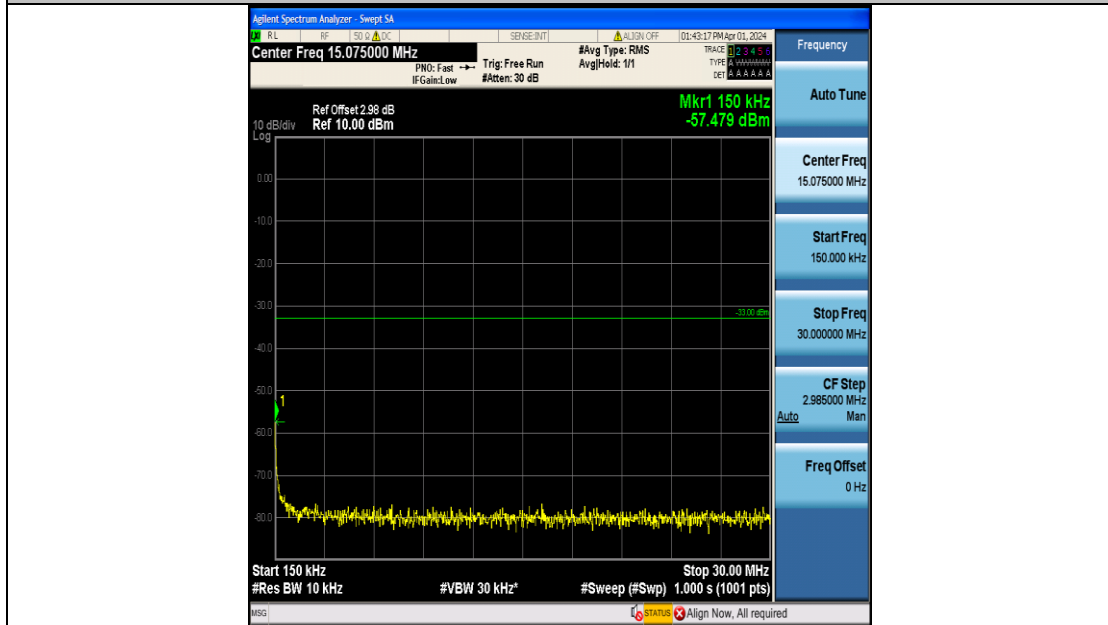

Band4_10MHz_16QAM_20175_50RB#0_0.009~0.15_0.009~0.15

Band4_10MHz_16QAM_20175_50RB#0_0.15~30_0.15~30