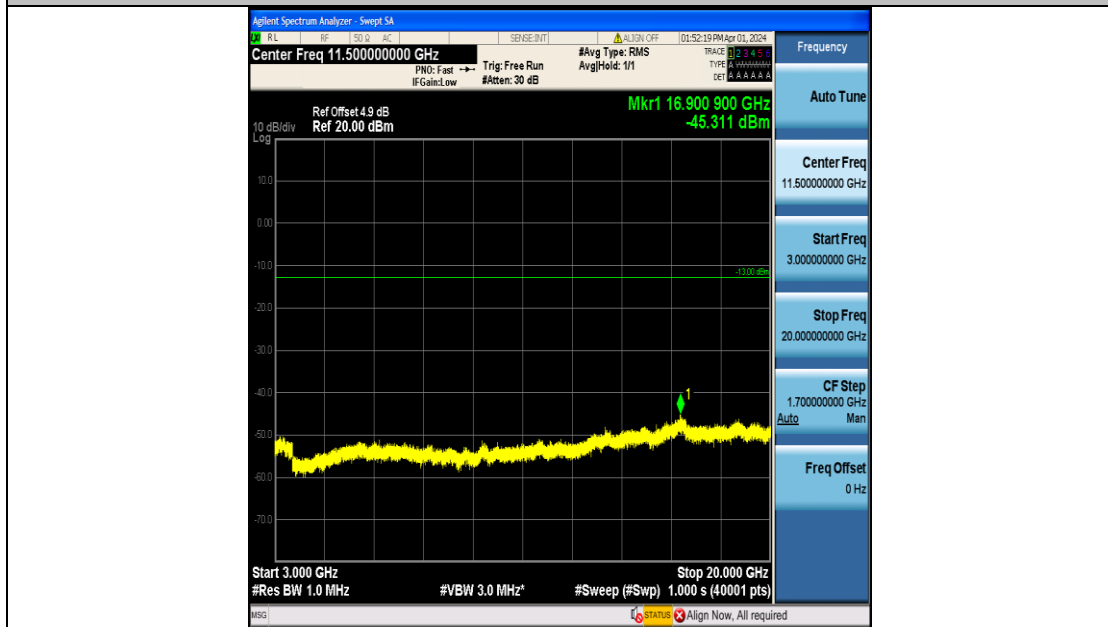

Band4_15MHz_QPSK_20025_75RB#0_1000~3000_1000~3000

Band4_15MHz_QPSK_20025_75RB#0_3000~20000_3000~20000