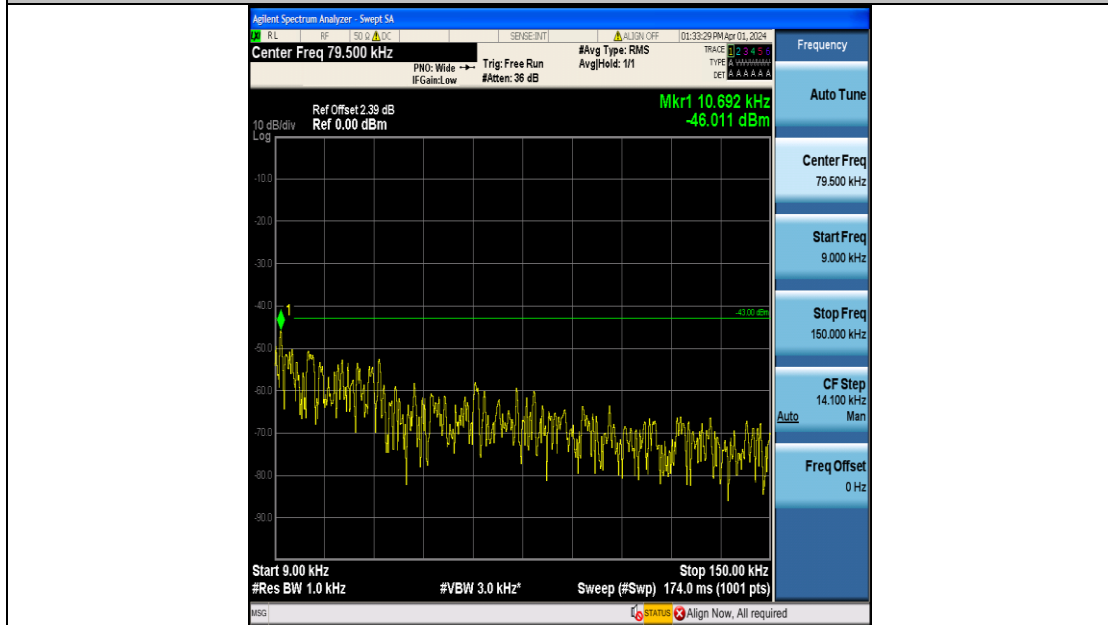

Band4_5MHz_16QAM_20175_25RB#0_3000~20000_3000~20000

Band4_5MHz_QPSK_20375_25RB#0_0.009~0.15_0.009~0.15