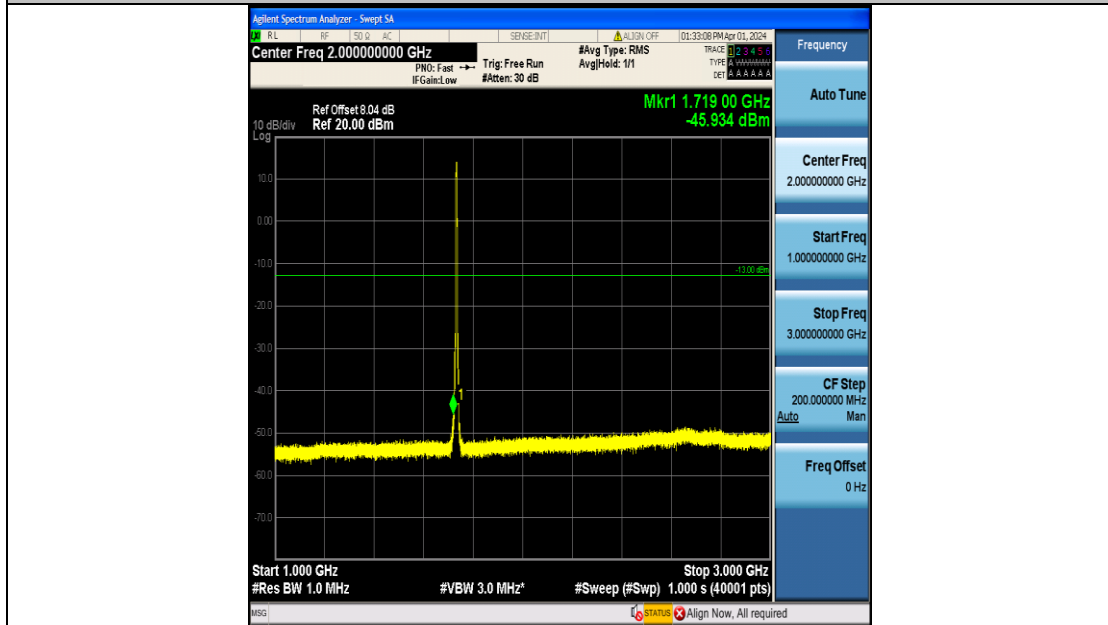

Band4_5MHz_16QAM_20175_25RB#0_30~1000_30~1000

Band4_5MHz_16QAM_20175_25RB#0_1000~3000_1000~3000