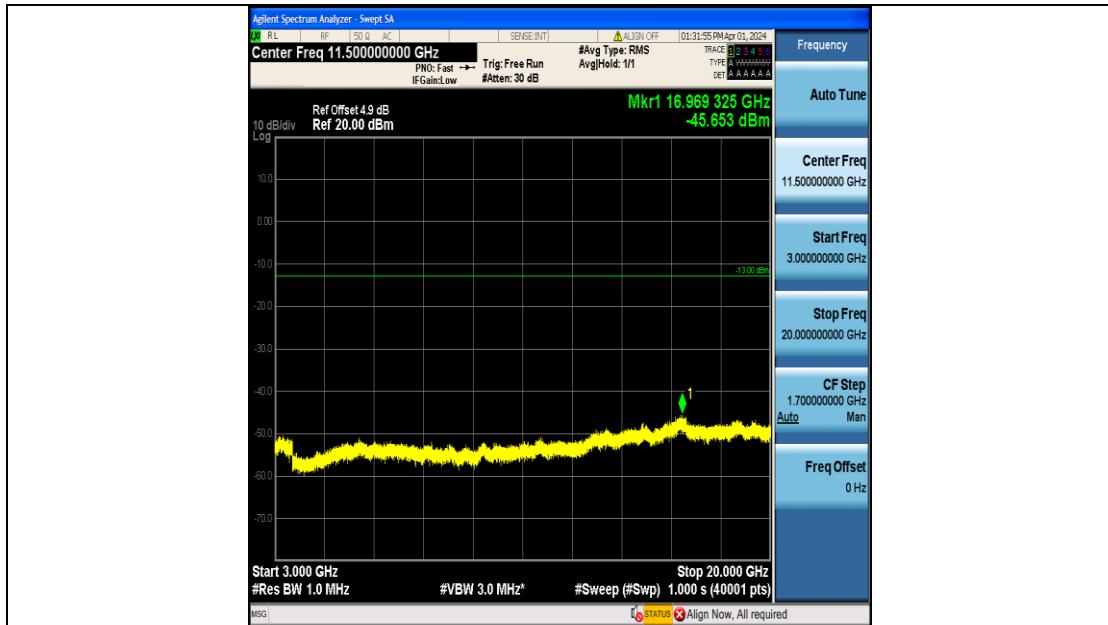

Band4\_5MHz\_QPSK\_19975\_25RB#0\_1000~3000\_1000~3000

Band4\_5MHz\_QPSK\_19975\_25RB#0\_3000~20000\_3000~20000

Band4\_5MHz\_16QAM\_19975\_25RB#0\_0.009~0.15\_0.009~0.15

Band4\_5MHz\_16QAM\_19975\_25RB#0\_0.15~30\_0.15~30

Band4\_5MHz\_16QAM\_19975\_25RB#0\_30~1000\_30~1000

Band4\_5MHz\_16QAM\_19975\_25RB#0\_1000~3000\_1000~3000

Band4\_5MHz\_16QAM\_19975\_25RB#0\_3000~20000\_3000~20000

Band4\_5MHz\_QPSK\_20175\_25RB#0\_0.009~0.15\_0.009~0.15