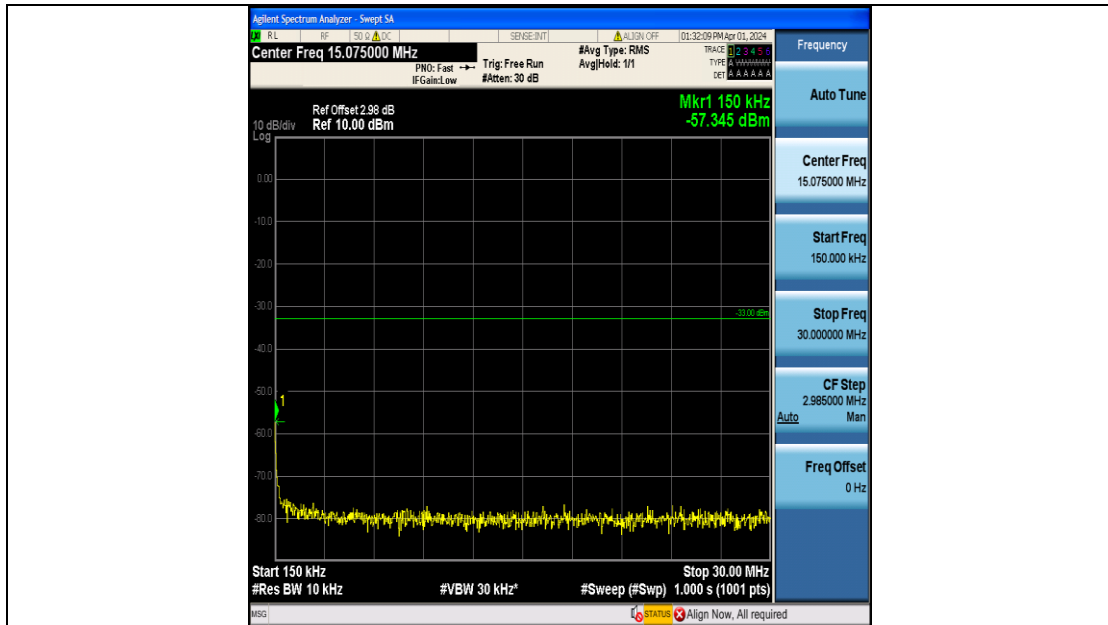

Band4\_5MHz\_16QAM\_19975\_25RB#0\_30~1000\_30~1000

Band4\_5MHz\_16QAM\_19975\_25RB#0\_1000~3000\_1000~3000

Band4\_5MHz\_16QAM\_19975\_25RB#0\_3000~20000\_3000~20000

Band4\_5MHz\_QPSK\_20175\_25RB#0\_0.009~0.15\_0.009~0.15