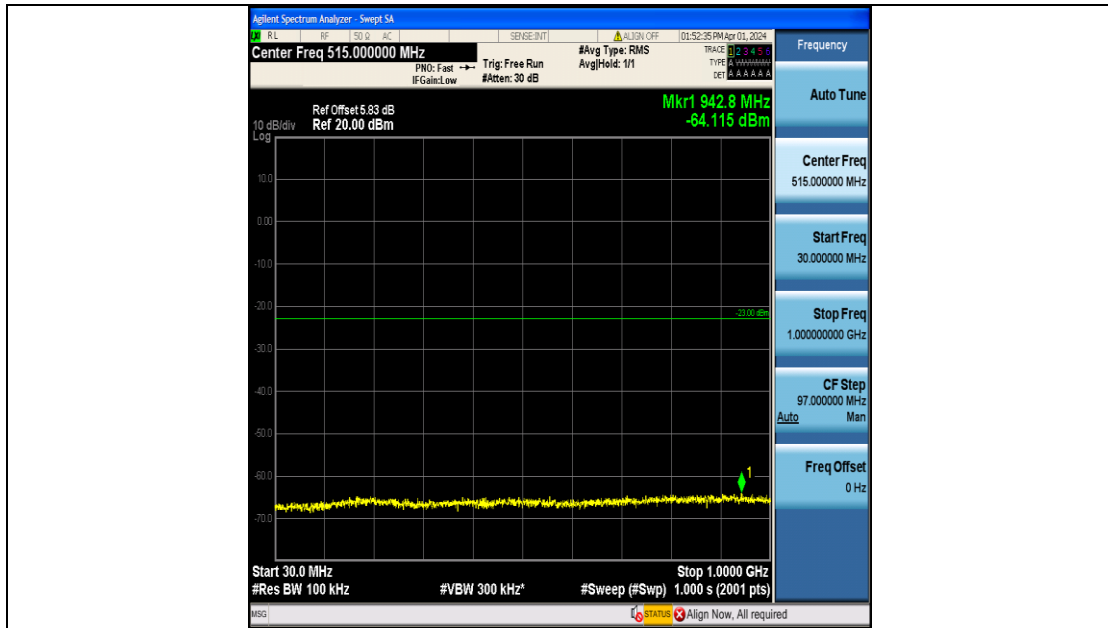

Band4\_15MHz\_QPSK\_20025\_75RB#0\_1000~3000\_1000~3000

Band4\_15MHz\_QPSK\_20025\_75RB#0\_3000~20000\_3000~20000

Band4\_15MHz\_16QAM\_20025\_75RB#0\_0.009~0.15\_0.009~0.15

Band4\_15MHz\_16QAM\_20025\_75RB#0\_0.15~30\_0.15~30