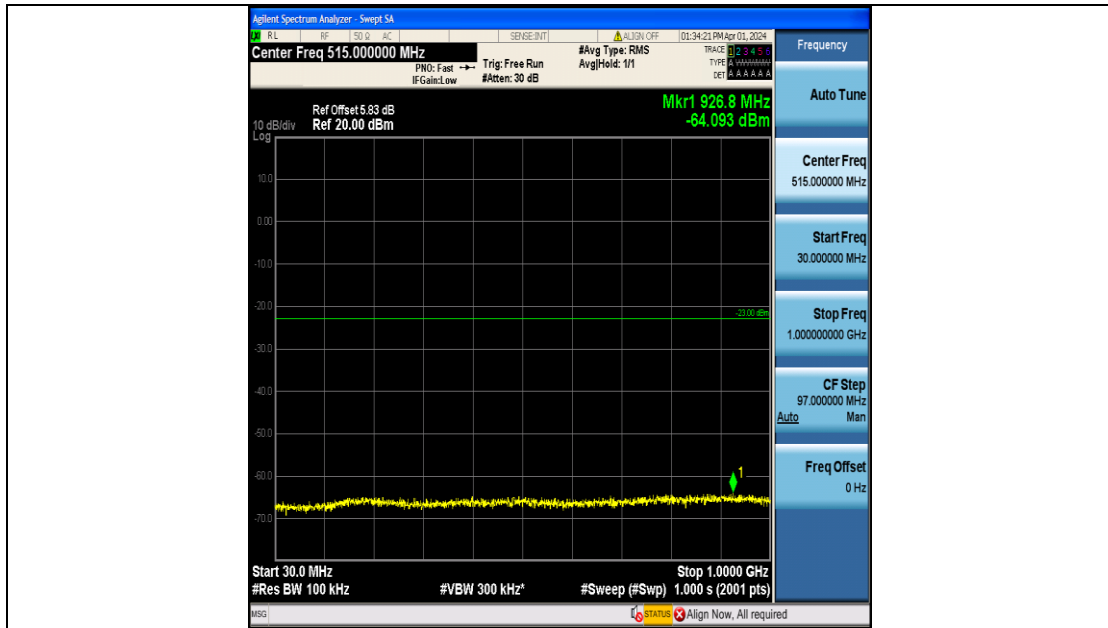

Band4\_5MHz\_QPSK\_20375\_25RB#0\_1000~3000\_1000~3000

Band4\_5MHz\_QPSK\_20375\_25RB#0\_3000~20000\_3000~20000

Band4\_5MHz\_16QAM\_20375\_25RB#0\_0.009~0.15\_0.009~0.15

Band4\_5MHz\_16QAM\_20375\_25RB#0\_0.15~30\_0.15~30