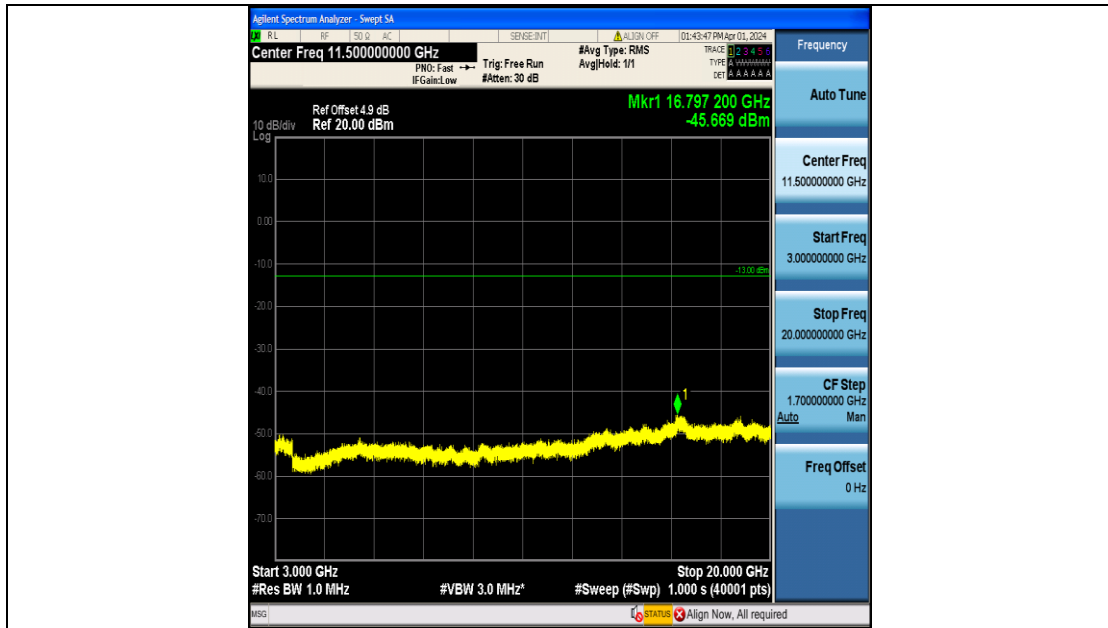

Band4_10MHz_16QAM_20175_50RB#0_1000~3000_1000~3000

Band4_10MHz_16QAM_20175_50RB#0_3000~20000_3000~20000