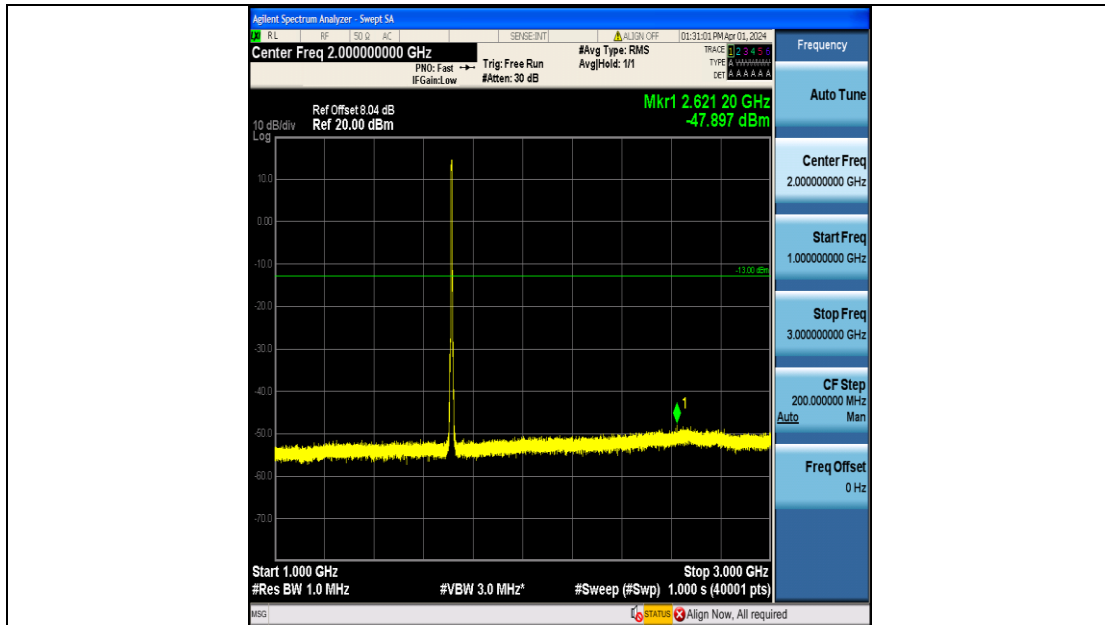

Band4\_3MHz\_16QAM\_20385\_15RB#0\_3000~20000\_3000~20000

Band4\_5MHz\_QPSK\_19975\_25RB#0\_0.009~0.15\_0.009~0.15

Band4\_5MHz\_QPSK\_19975\_25RB#0\_0.15~30\_0.15~30

Band4\_5MHz\_QPSK\_19975\_25RB#0\_30~1000\_30~1000