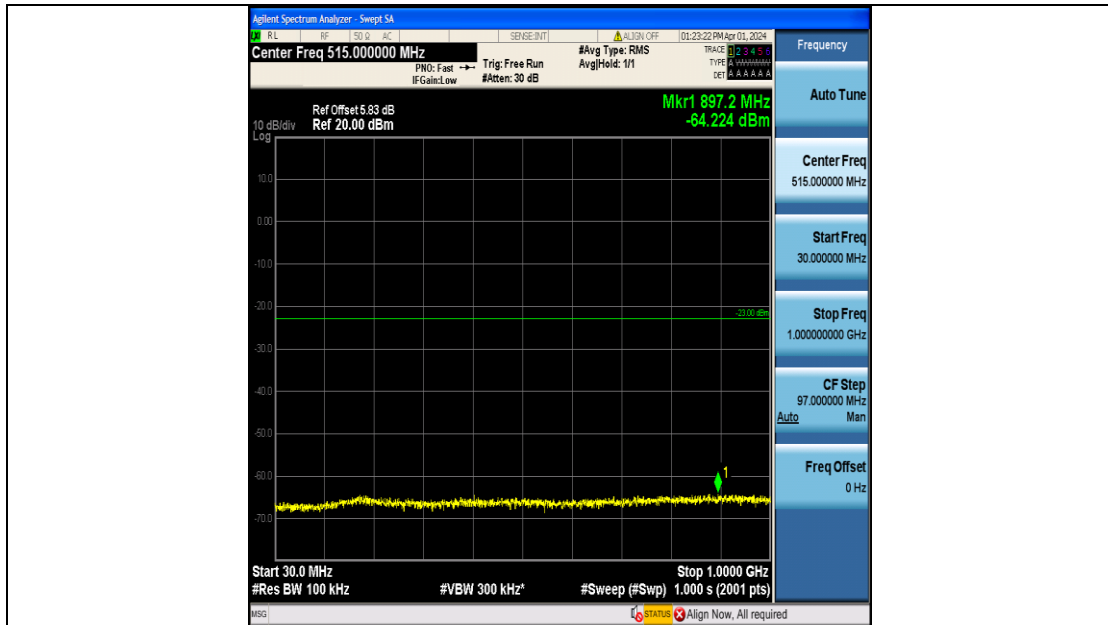

Band4_3MHz_16QAM_20385_15RB#0_30~1000_30~1000