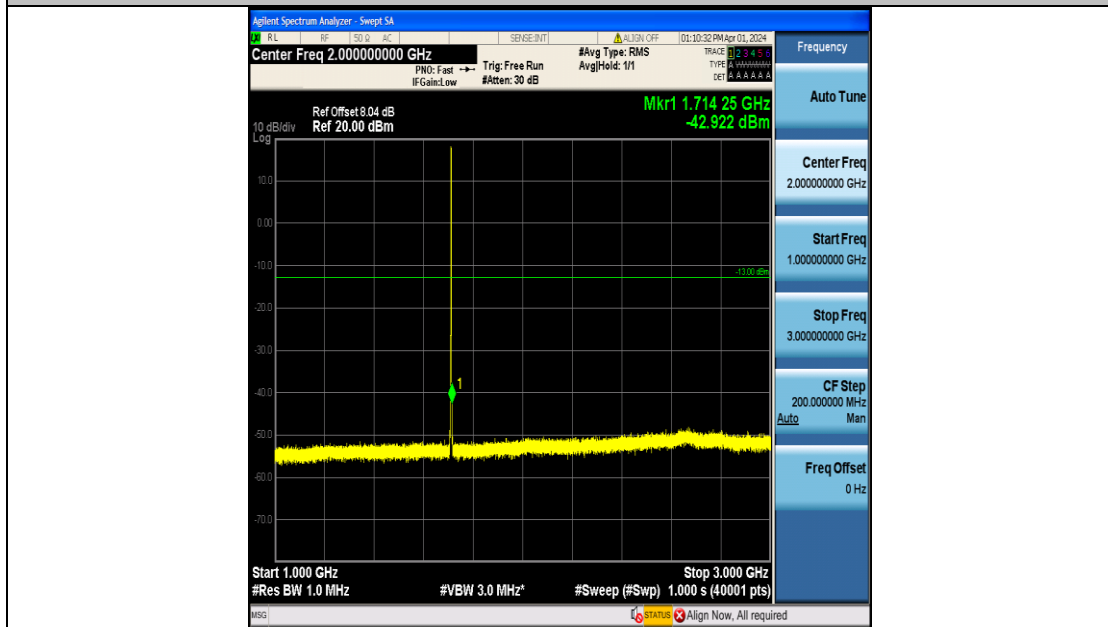

Band4_1.4MHz_16QAM_19957_6RB#0_1000~3000_1000~3000