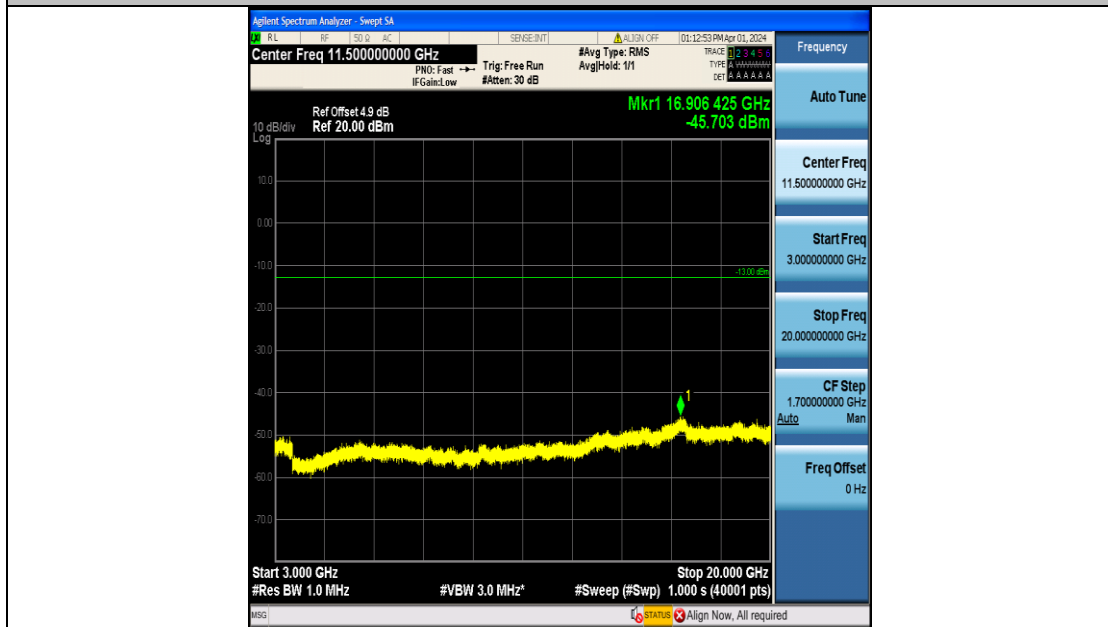

Band4_1.4MHz_QPSK_20393_6RB#0_3000~20000_3000~20000