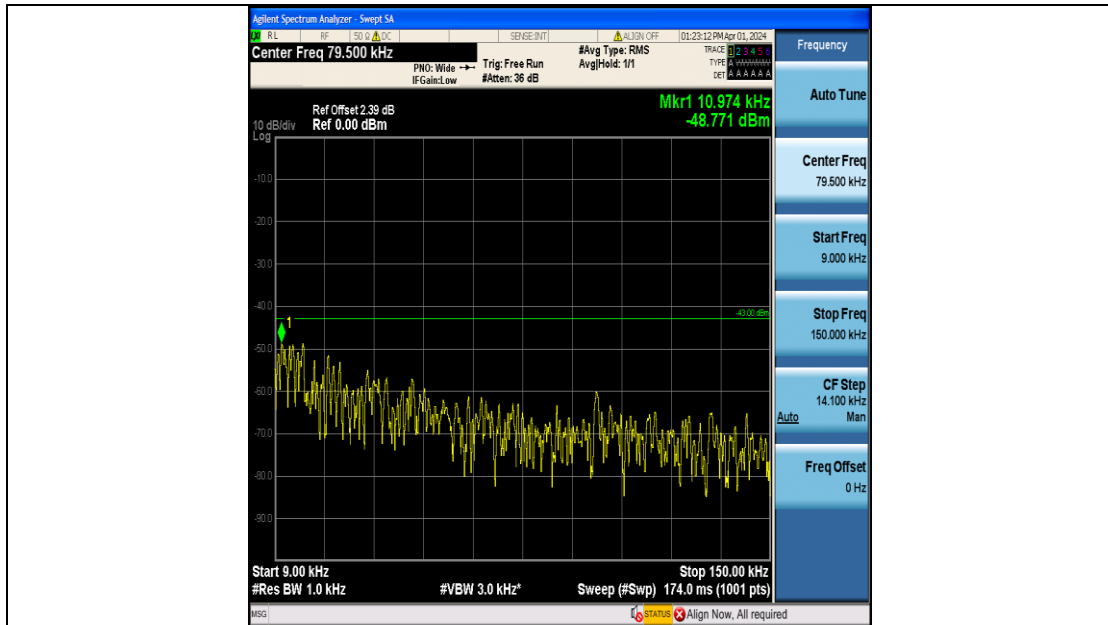

Band4_3MHz_QPSK_20385_15RB#0_0.15~30_0.15~30

Band4_3MHz_QPSK_20385_15RB#0_30~1000_30~1000

Band4_3MHz_QPSK_20385_15RB#0_1000~3000_1000~3000

Band4_3MHz_QPSK_20385_15RB#0_3000~20000_3000~20000

Band4_3MHz_16QAM_20385_15RB#0_0.009~0.15_0.009~0.15