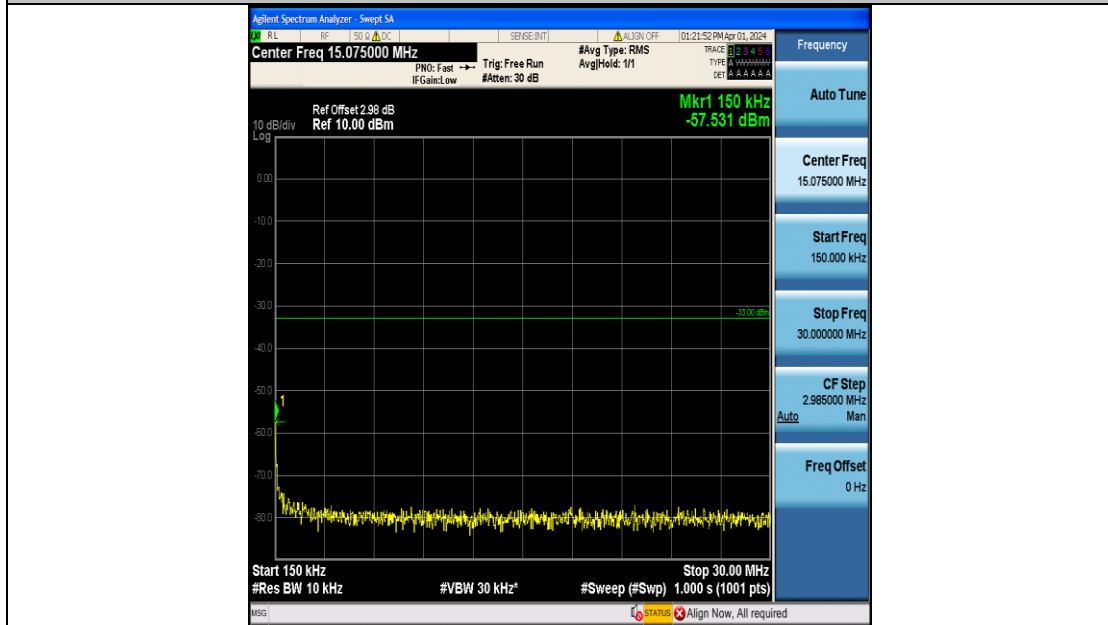

Band4_3MHz_QPSK_20175_15RB#0_0.15~30_0.15~30

Band4_3MHz_QPSK_20175_15RB#0_30~1000_30~1000

Band4_3MHz_QPSK_20175_15RB#0_1000~3000_1000~3000

Band4_3MHz_QPSK_20175_15RB#0_3000~20000_3000~20000

Band4_3MHz_16QAM_20175_15RB#0_0.009~0.15_0.009~0.15