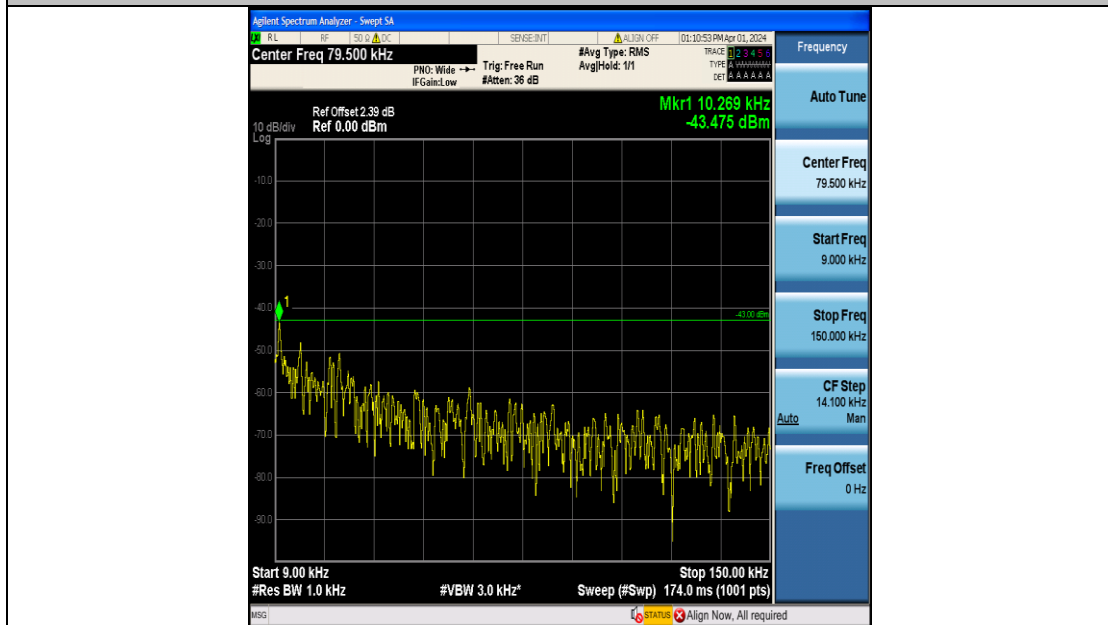

Band4_1.4MHz_16QAM_19957_6RB#0_0.15~30_0.15~30

Band4_1.4MHz_16QAM_19957_6RB#0_30~1000_30~1000

Band4_1.4MHz_16QAM_19957_6RB#0_1000~3000_1000~3000

Band4_1.4MHz_16QAM_19957_6RB#0_3000~20000_3000~20000

Band4_1.4MHz_QPSK_20175_6RB#0_0.009~0.15_0.009~0.15