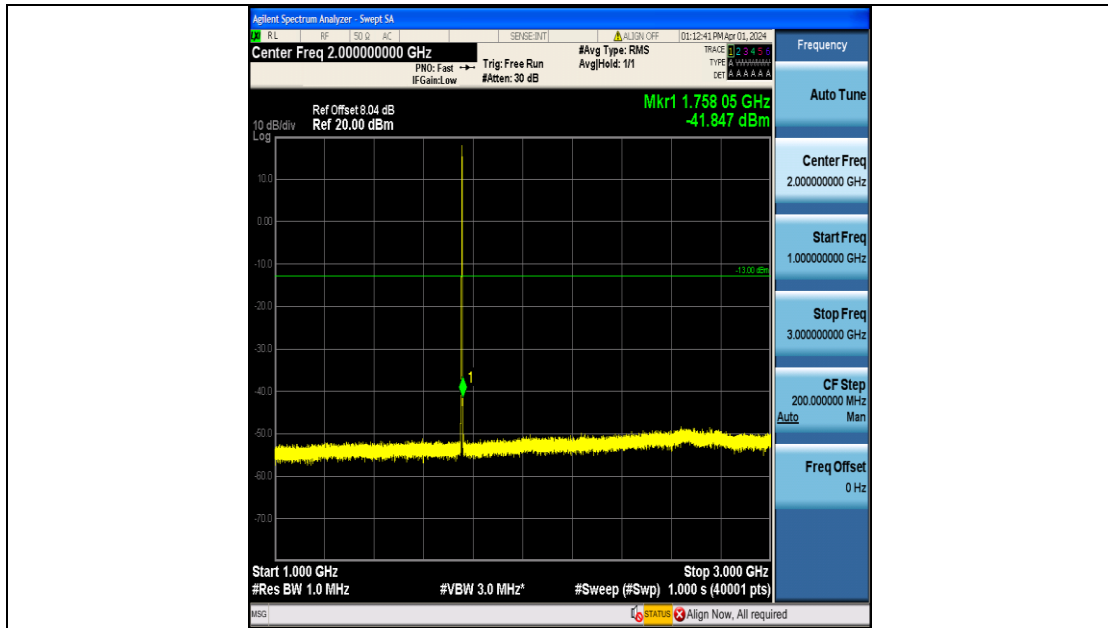

Band4_1.4MHz_QPSK_20393_6RB#0_1000~3000_1000~3000