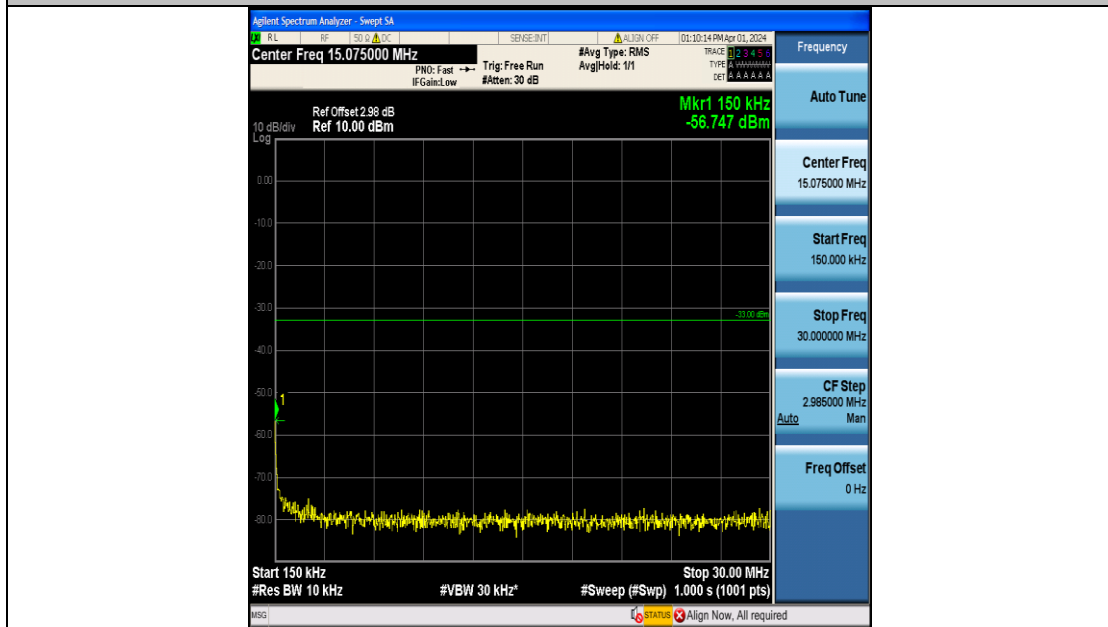

Band4_1.4MHz_QPSK_19957_6RB#0_0.15~30_0.15~30

Band4_1.4MHz_QPSK_19957_6RB#0_30~1000_30~1000

Band4_1.4MHz_QPSK_19957_6RB#0_1000~3000_1000~3000

Band4_1.4MHz_QPSK_19957_6RB#0_3000~20000_3000~20000

Band4_1.4MHz_16QAM_19957_6RB#0_0.009~0.15_0.009~0.15