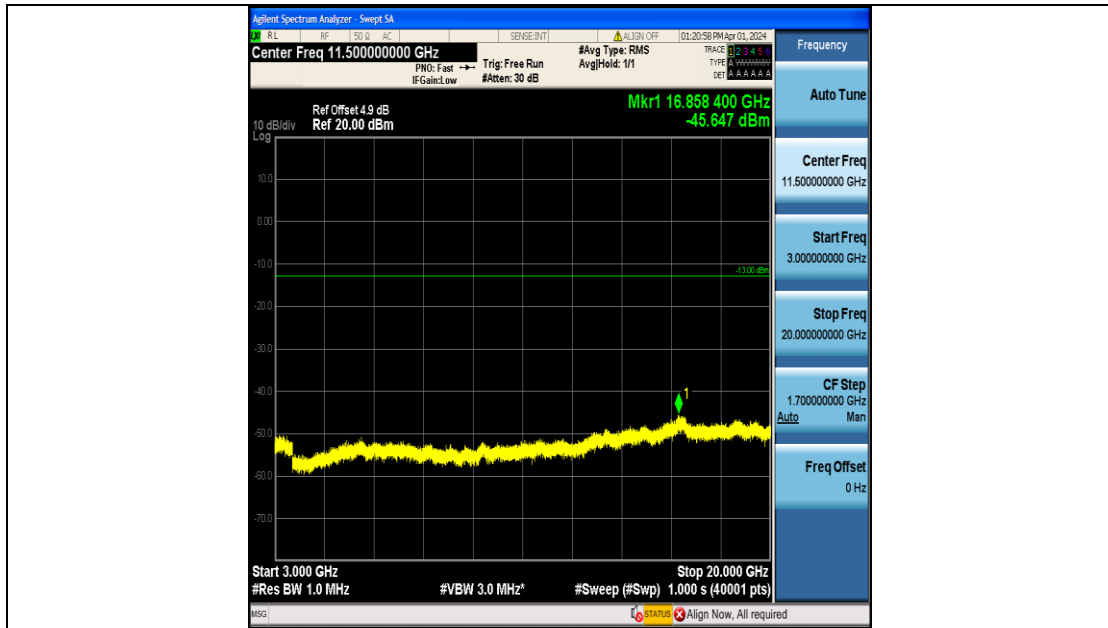

Band4_3MHz_16QAM_19965_15RB#0_3000~20000_3000~20000