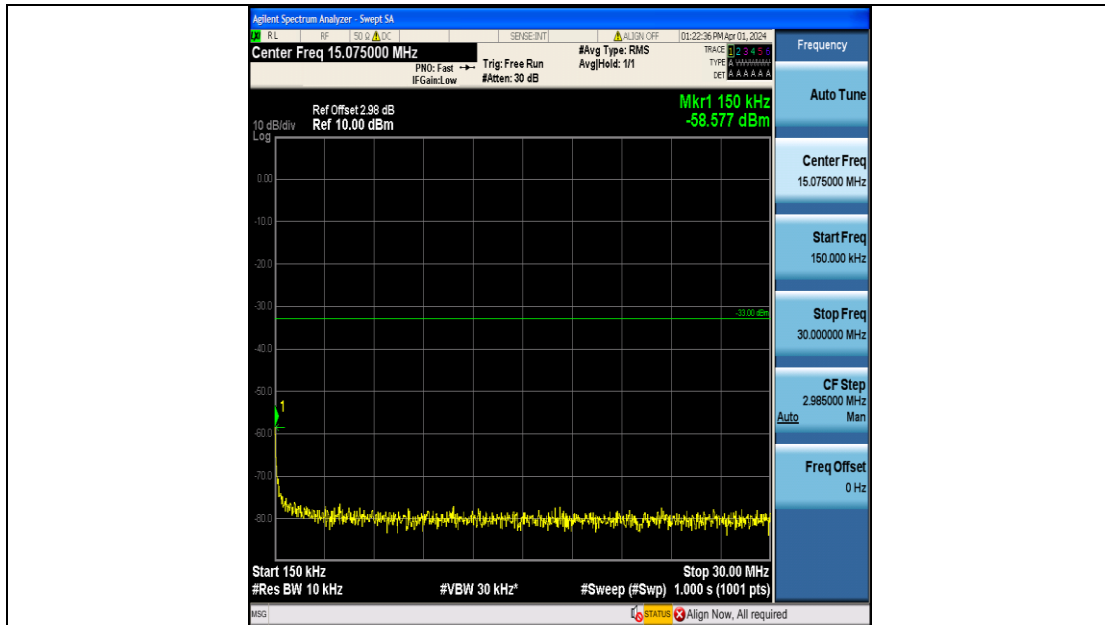

Band4_3MHz_16QAM_20175_15RB#0_0.15~30_0.15~30

Band4_3MHz_16QAM_20175_15RB#0_30~1000_30~1000

Band4_3MHz_16QAM_20175_15RB#0_1000~3000_1000~3000

Band4_3MHz_16QAM_20175_15RB#0_3000~20000_3000~20000

Band4_3MHz_QPSK_20385_15RB#0_0.009~0.15_0.009~0.15