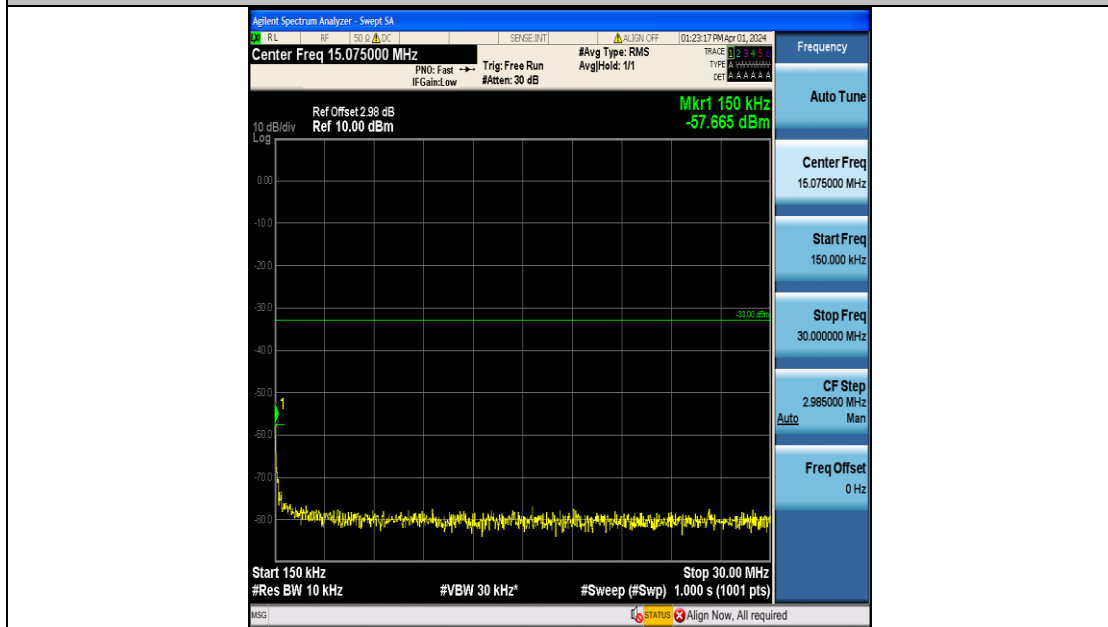

Band4_3MHz_QPSK_20385_15RB#0_0.15~30_0.15~30

Band4_3MHz_QPSK_20385_15RB#0_30~1000_30~1000

Band4_3MHz_QPSK_20385_15RB#0_1000~3000_1000~3000

Band4_3MHz_QPSK_20385_15RB#0_3000~20000_3000~20000

Band4_3MHz_16QAM_20385_15RB#0_0.009~0.15_0.009~0.15