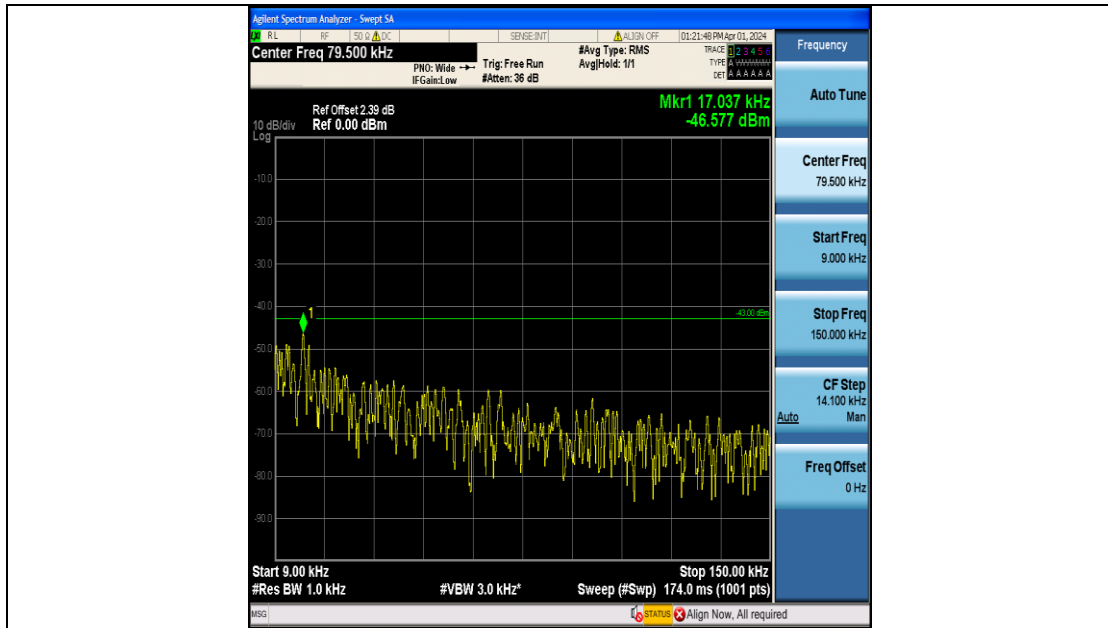

Band4_3MHz_QPSK_20175_15RB#0_0.15~30_0.15~30

Band4_3MHz_QPSK_20175_15RB#0_30~1000_30~1000

Band4_3MHz_QPSK_20175_15RB#0_1000~3000_1000~3000

Band4_3MHz_QPSK_20175_15RB#0_3000~20000_3000~20000

Band4_3MHz_16QAM_20175_15RB#0_0.009~0.15_0.009~0.15