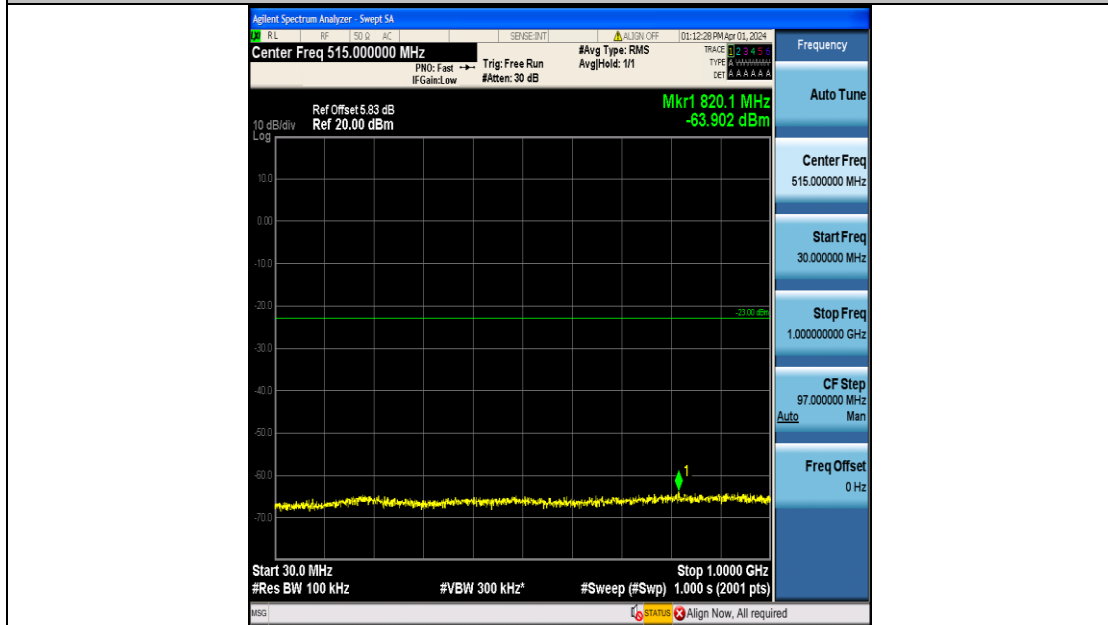

Band4_1.4MHz_QPSK_20393_6RB#0_30~1000_30~1000