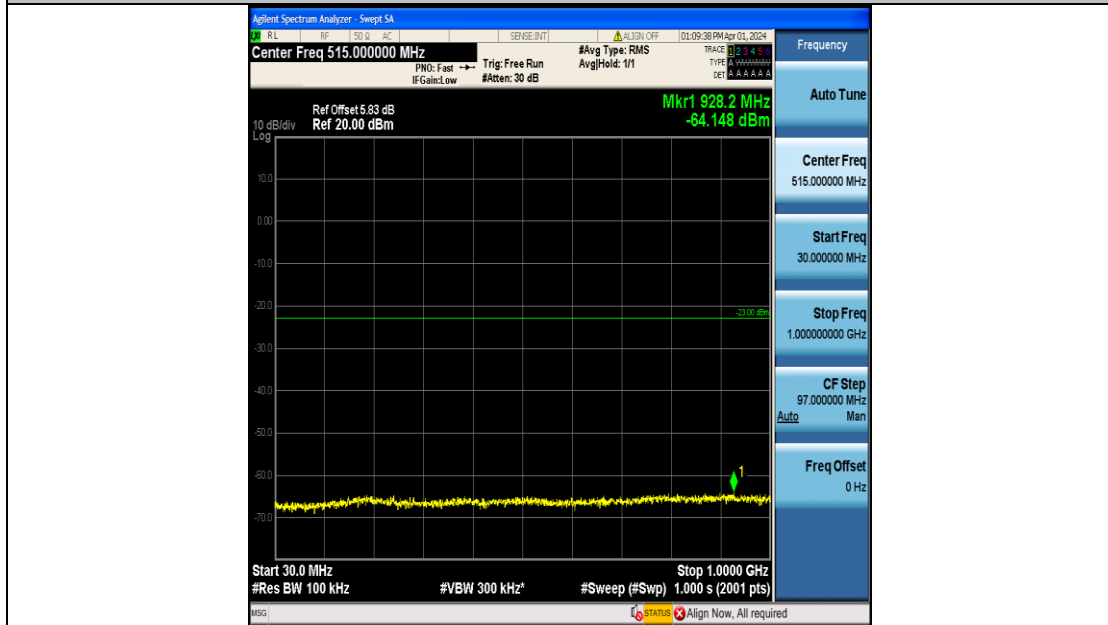

Band4_1.4MHz_QPSK_19957_6RB#0_30~1000_30~1000