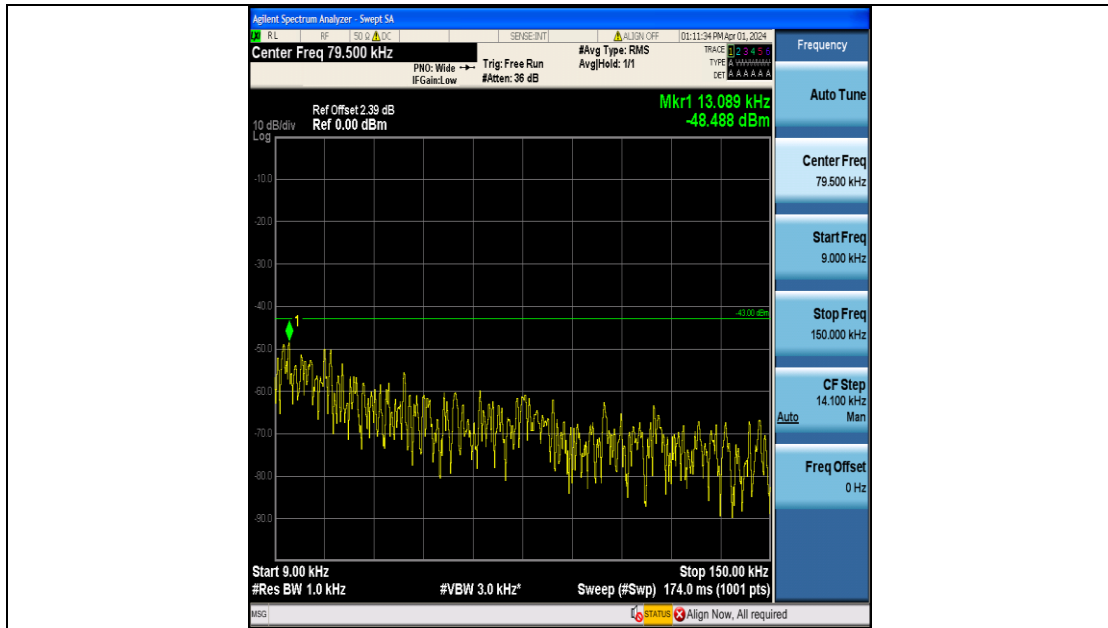

Band4_1.4MHz_QPSK_20175_6RB#0_0.15~30_0.15~30

Band4_1.4MHz_QPSK_20175_6RB#0_30~1000_30~1000

Band4_1.4MHz_QPSK_20175_6RB#0_1000~3000_1000~3000

Band4_1.4MHz_QPSK_20175_6RB#0_3000~20000_3000~20000

Band4_1.4MHz_16QAM_20175_6RB#0_0.009~0.15_0.009~0.15