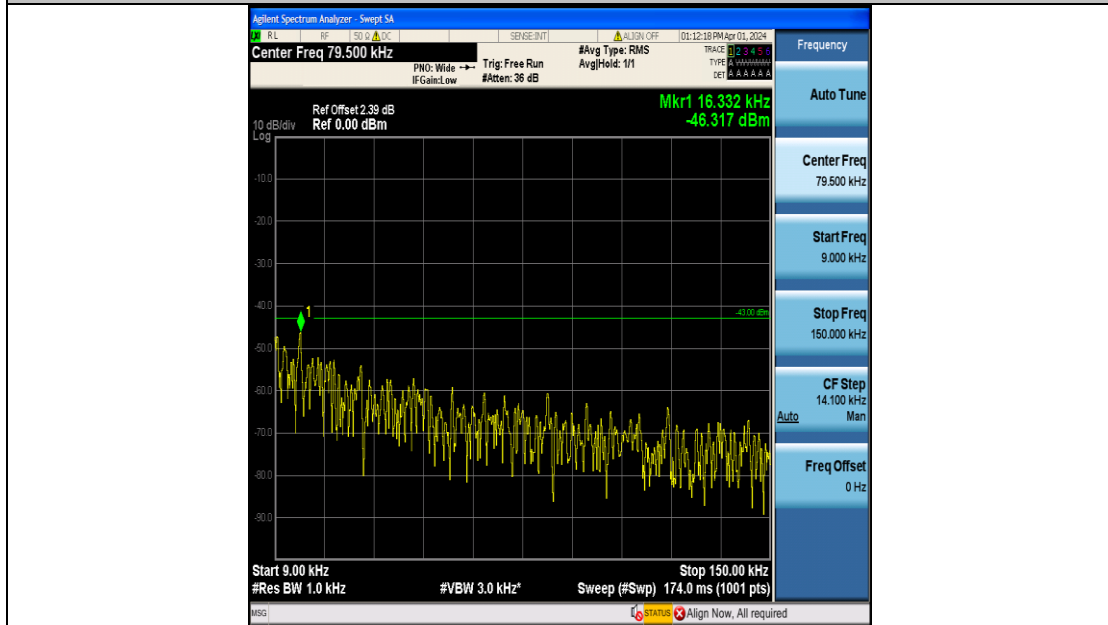

Band4_1.4MHz_16QAM_20175_6RB#0_0.15~30_0.15~30

Band4_1.4MHz_16QAM_20175_6RB#0_30~1000_30~1000

Band4_1.4MHz_16QAM_20175_6RB#0_1000~3000_1000~3000

Band4_1.4MHz_16QAM_20175_6RB#0_3000~20000_3000~20000

Band4_1.4MHz_QPSK_20393_6RB#0_0.009~0.15_0.009~0.15