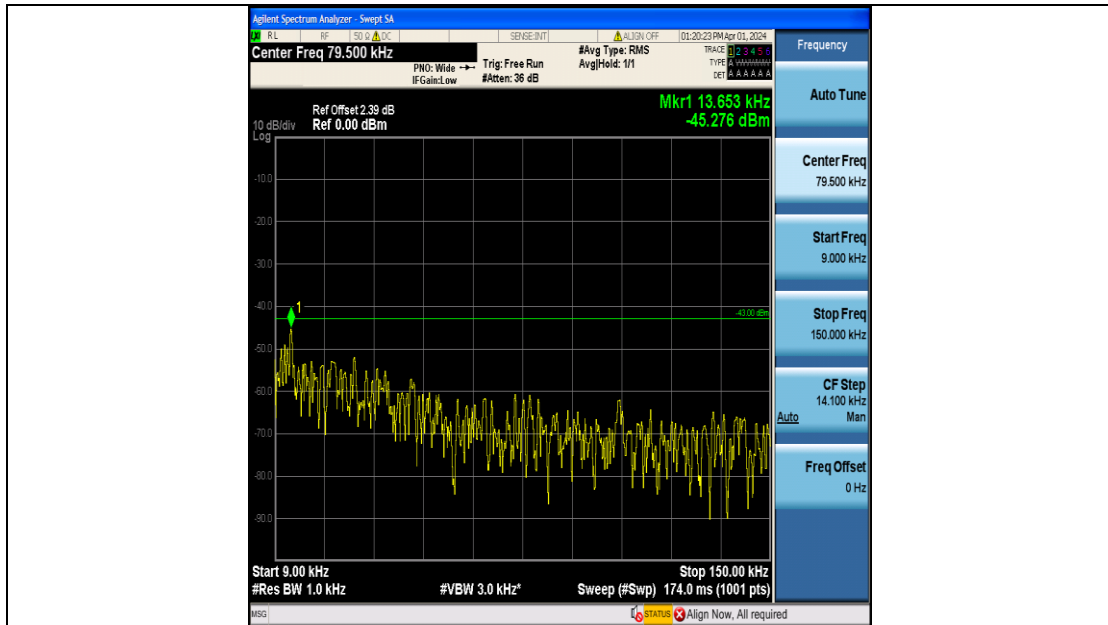

Band4_3MHz_QPSK_19965_15RB#0_0.15~30_0.15~30

Band4_3MHz_QPSK_19965_15RB#0_30~1000_30~1000

Band4_3MHz_QPSK_19965_15RB#0_1000~3000_1000~3000

Band4_3MHz_QPSK_19965_15RB#0_3000~20000_3000~20000

Band4_3MHz_16QAM_19965_15RB#0_0.009~0.15_0.009~0.15