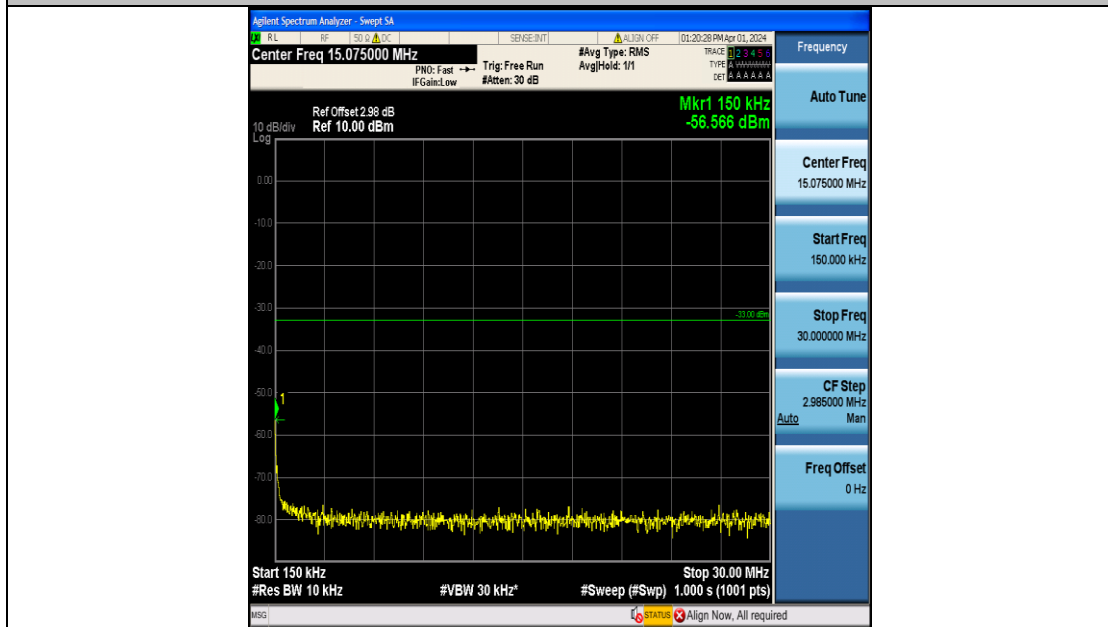

Band4_3MHz_QPSK_19965_15RB#0_0.15~30_0.15~30

Band4_3MHz_QPSK_19965_15RB#0_30~1000_30~1000

Band4_3MHz_QPSK_19965_15RB#0_1000~3000_1000~3000

Band4_3MHz_QPSK_19965_15RB#0_3000~20000_3000~20000

Band4_3MHz_16QAM_19965_15RB#0_0.009~0.15_0.009~0.15