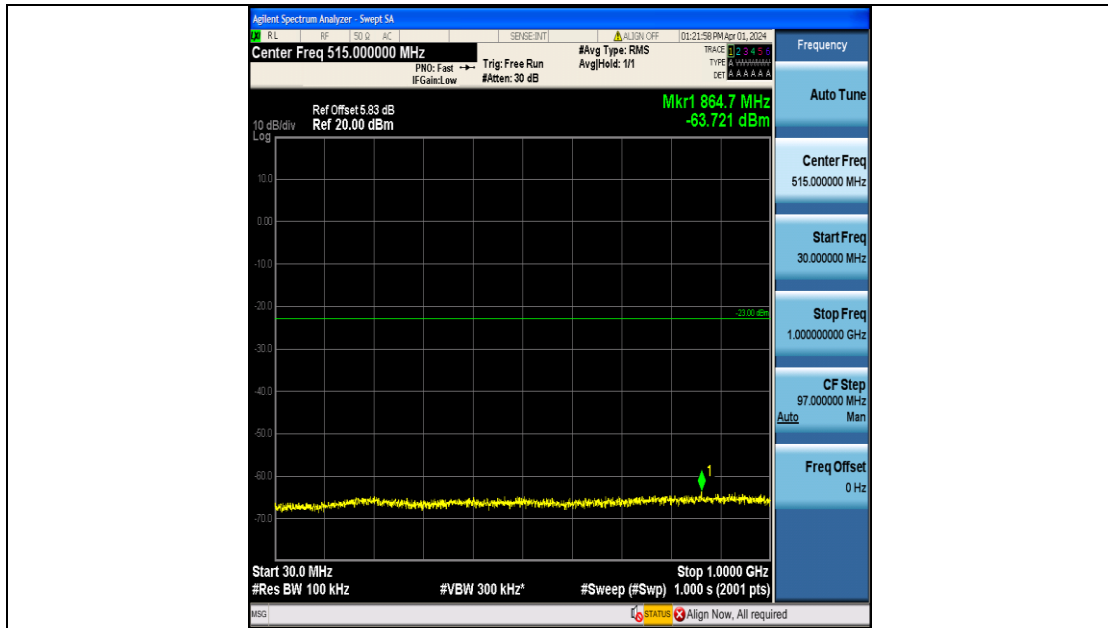

Band4_3MHz_16QAM_20175_15RB#0_30~1000_30~1000