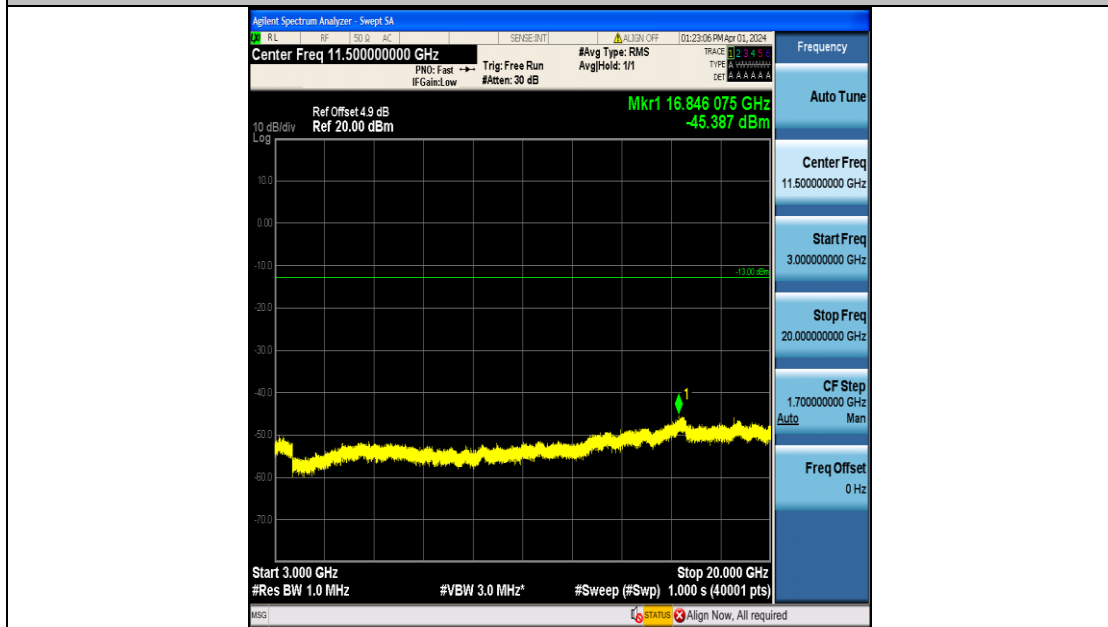

Band4_3MHz_QPSK_20385_15RB#0_3000~20000_3000~20000