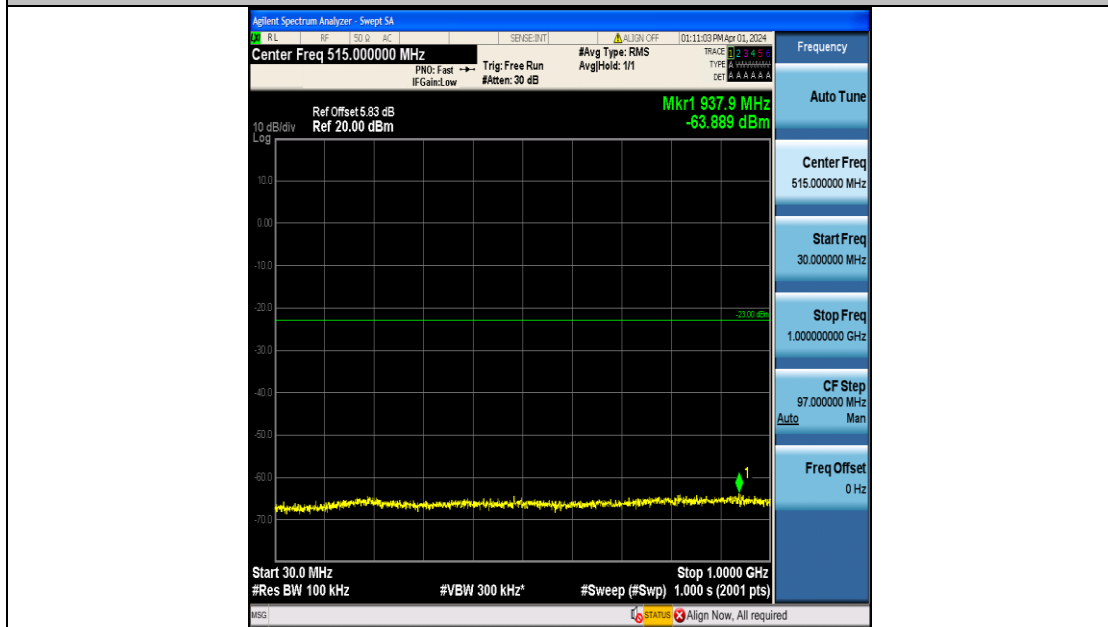

Band4_1.4MHz_QPSK_20175_6RB#0_30~1000_30~1000