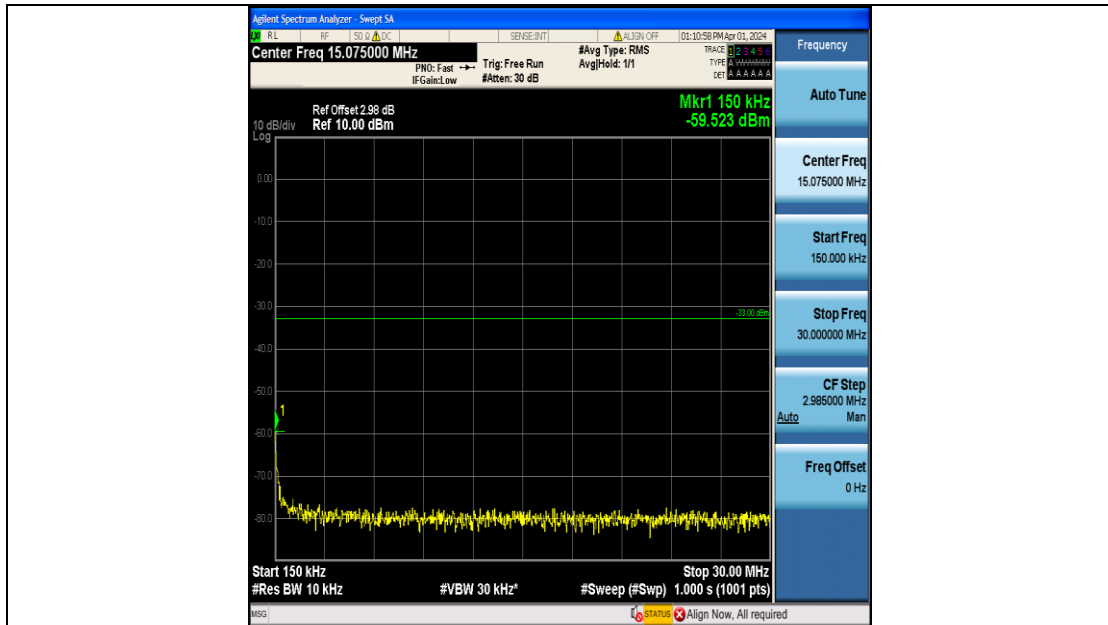

Band4_1.4MHz_16QAM_19957_6RB#0_0.15~30_0.15~30

Band4_1.4MHz_16QAM_19957_6RB#0_30~1000_30~1000

Band4_1.4MHz_16QAM_19957_6RB#0_1000~3000_1000~3000

Band4_1.4MHz_16QAM_19957_6RB#0_3000~20000_3000~20000

Band4_1.4MHz_QPSK_20175_6RB#0_0.009~0.15_0.009~0.15