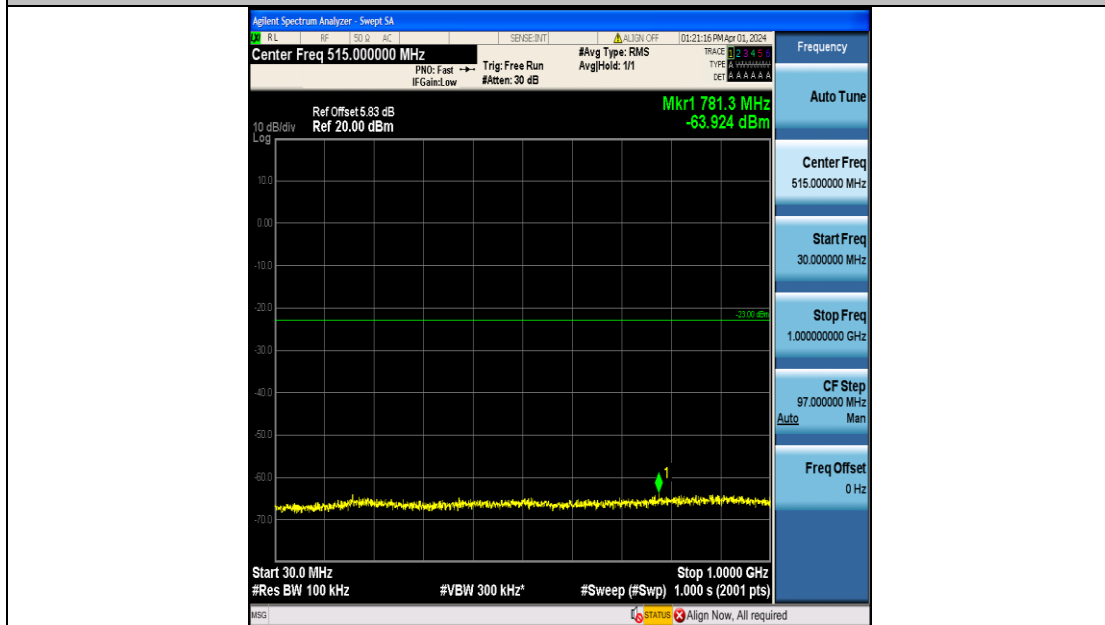

Band4_3MHz_QPSK_20175_15RB#0_30~1000_30~1000