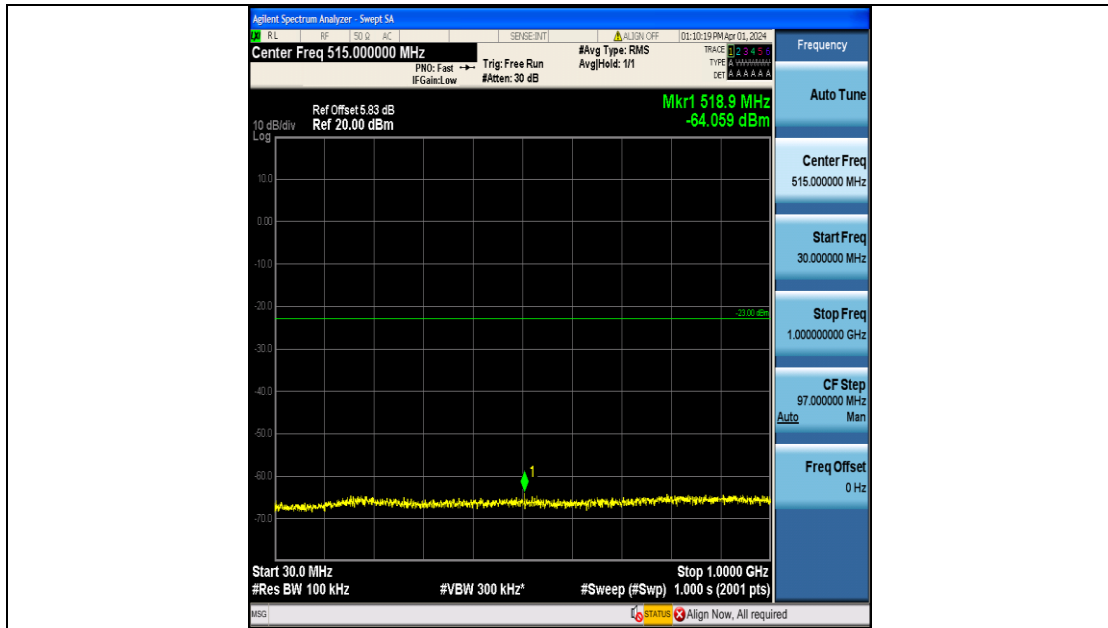

Band4_1.4MHz_16QAM_19957_6RB#0_30~1000_30~1000