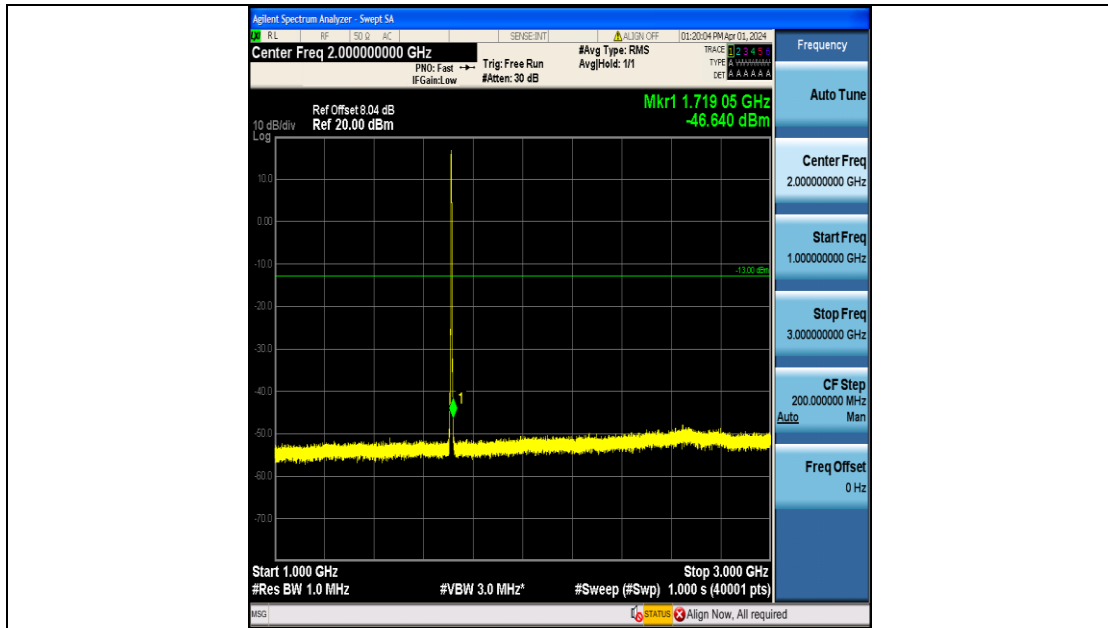

Band4_3MHz_QPSK_19965_15RB#0_1000~3000_1000~3000