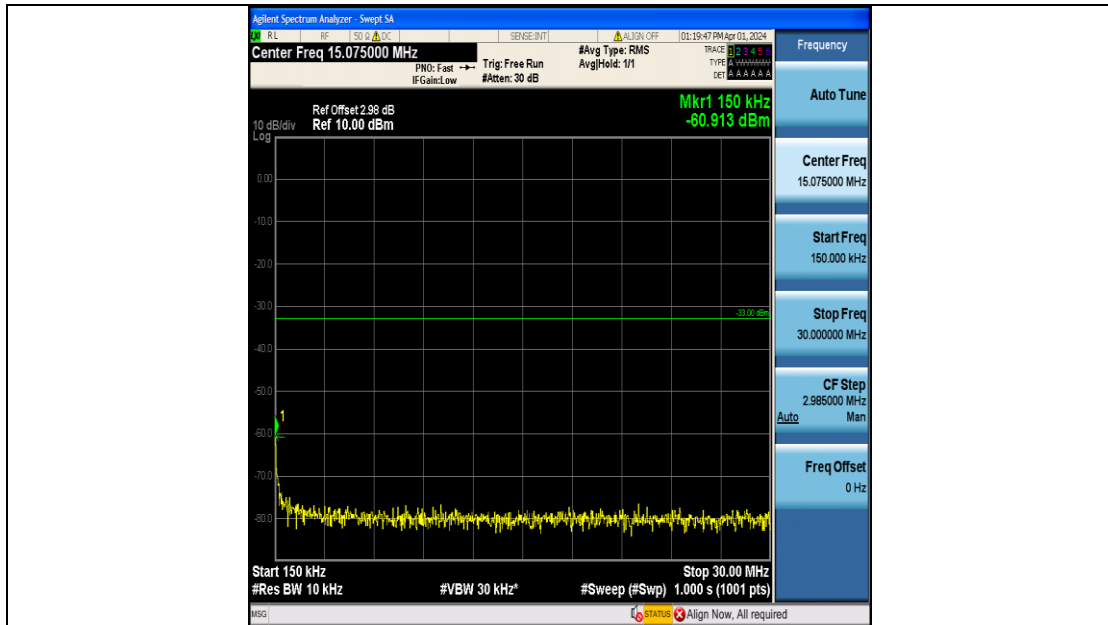

Band4_1.4MHz_16QAM_20393_6RB#0_0.15~30_0.15~30

Band4_1.4MHz_16QAM_20393_6RB#0_30~1000_30~1000

Band4_1.4MHz_16QAM_20393_6RB#0_1000~3000_1000~3000

Band4_1.4MHz_16QAM_20393_6RB#0_3000~20000_3000~20000

Band4_3MHz_QPSK_19965_15RB#0_0.009~0.15_0.009~0.15