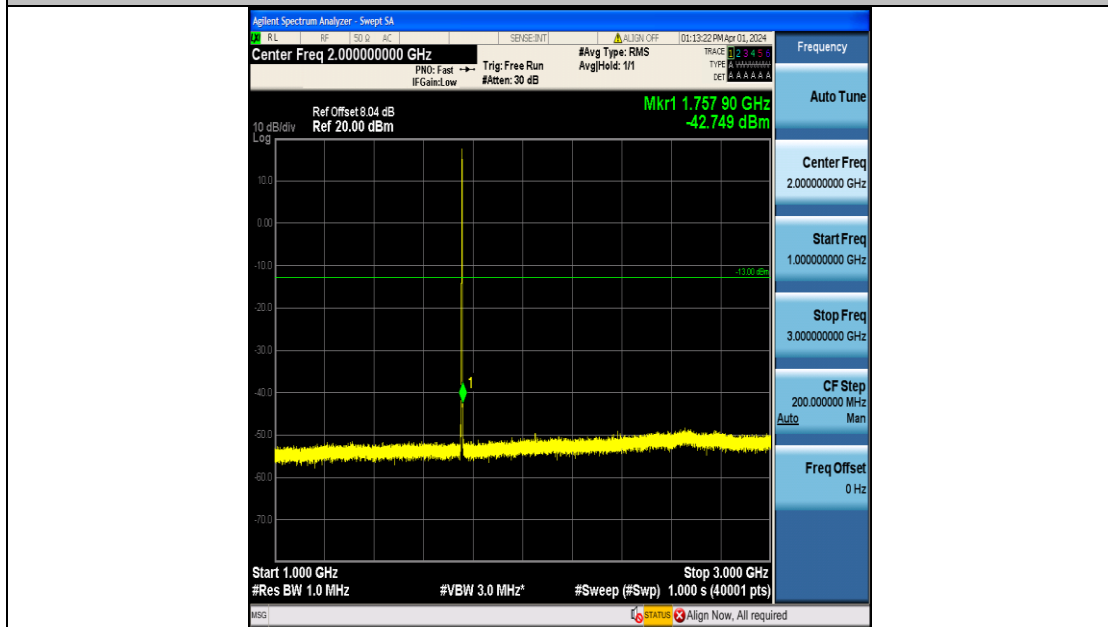

Band4_1.4MHz_16QAM_20393_6RB#0_1000~3000_1000~3000