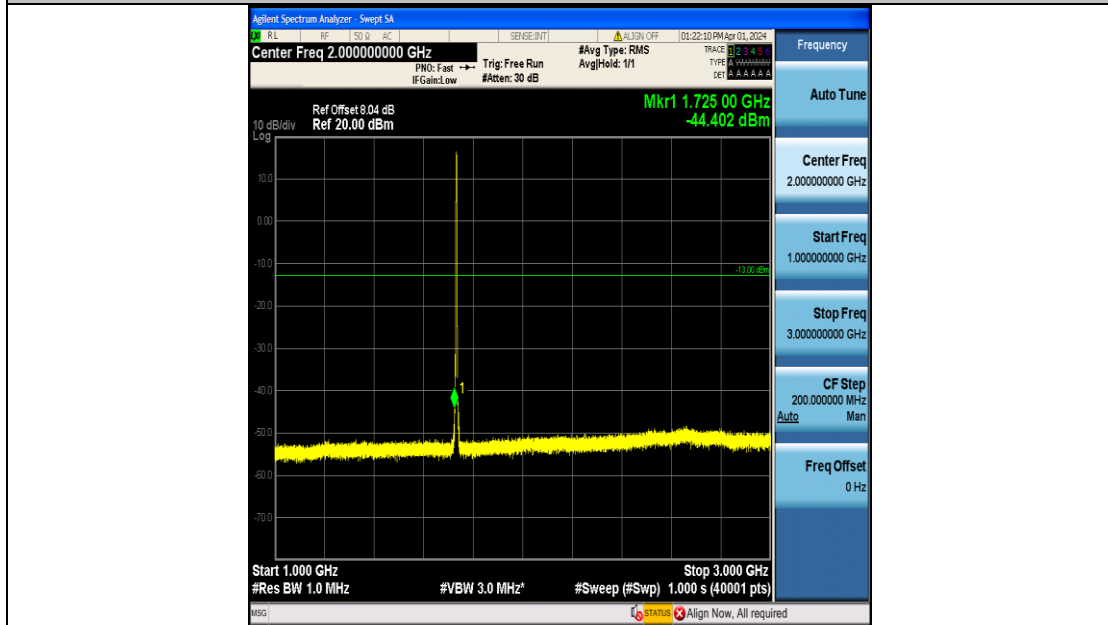

Band4_3MHz_16QAM_20175_15RB#0_1000~3000_1000~3000