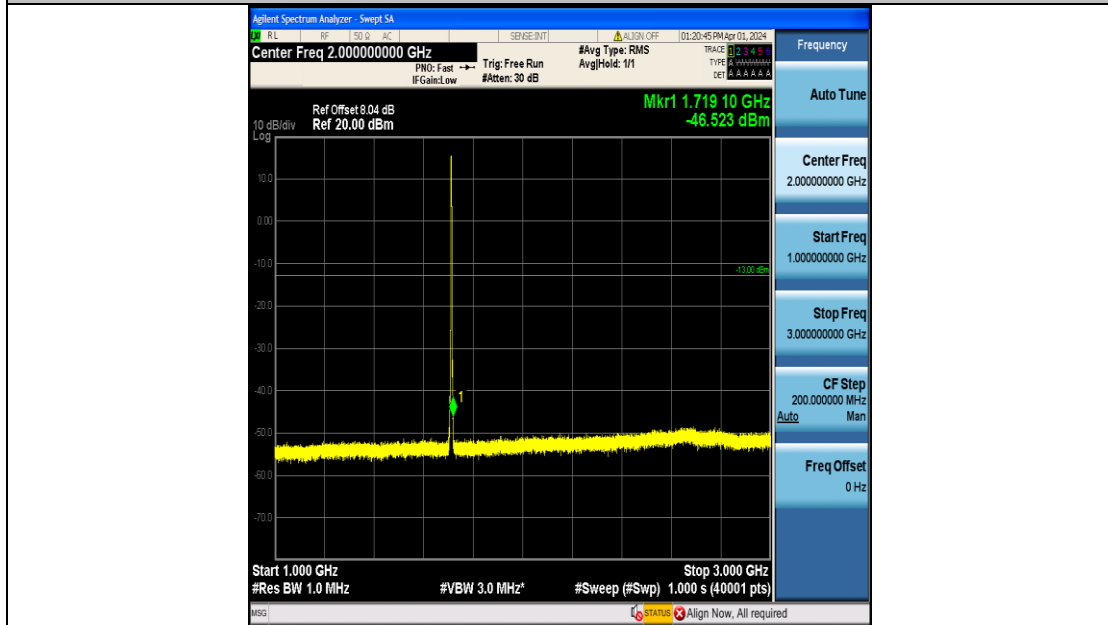

Band4_3MHz_16QAM_19965_15RB#0_1000~3000_1000~3000