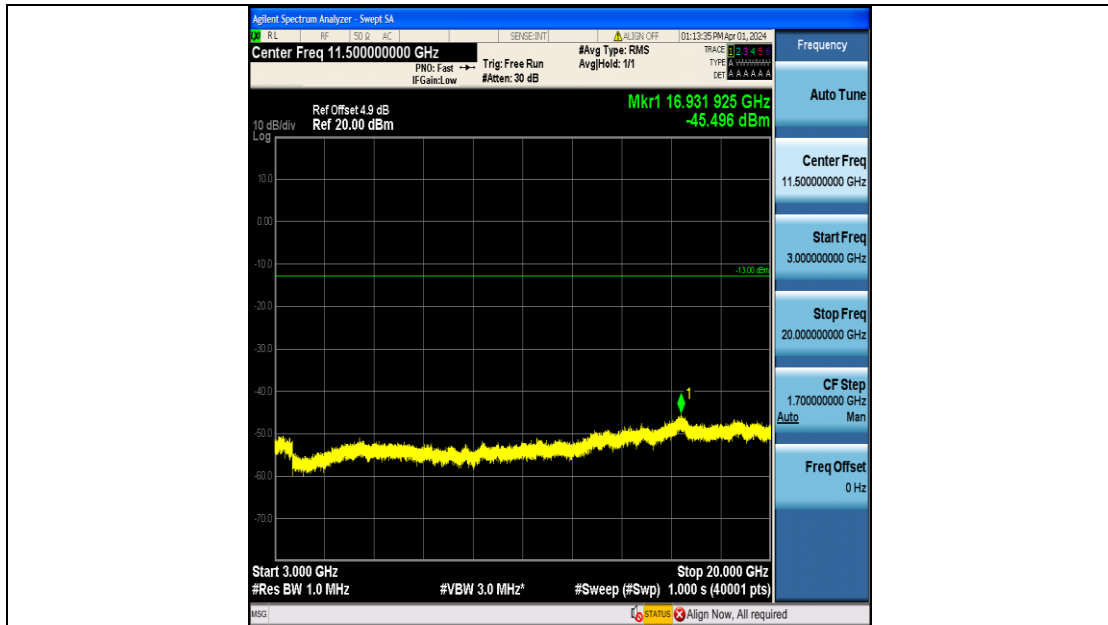

Band4_1.4MHz_16QAM_20393_6RB#0_3000~20000_3000~20000