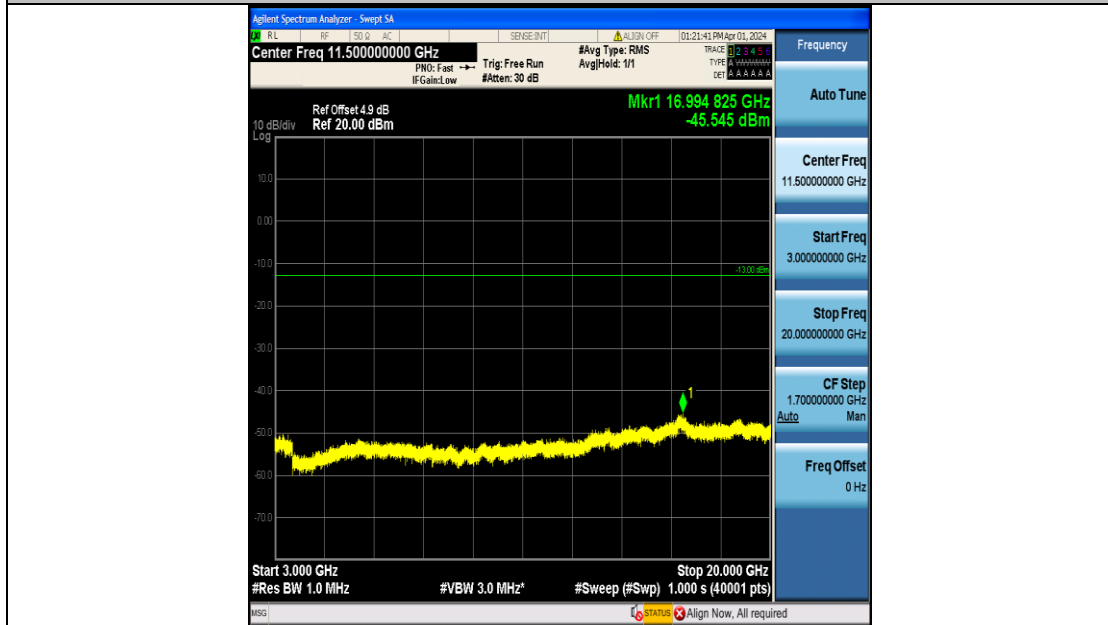

Band4_3MHz_QPSK_20175_15RB#0_3000~20000_3000~20000