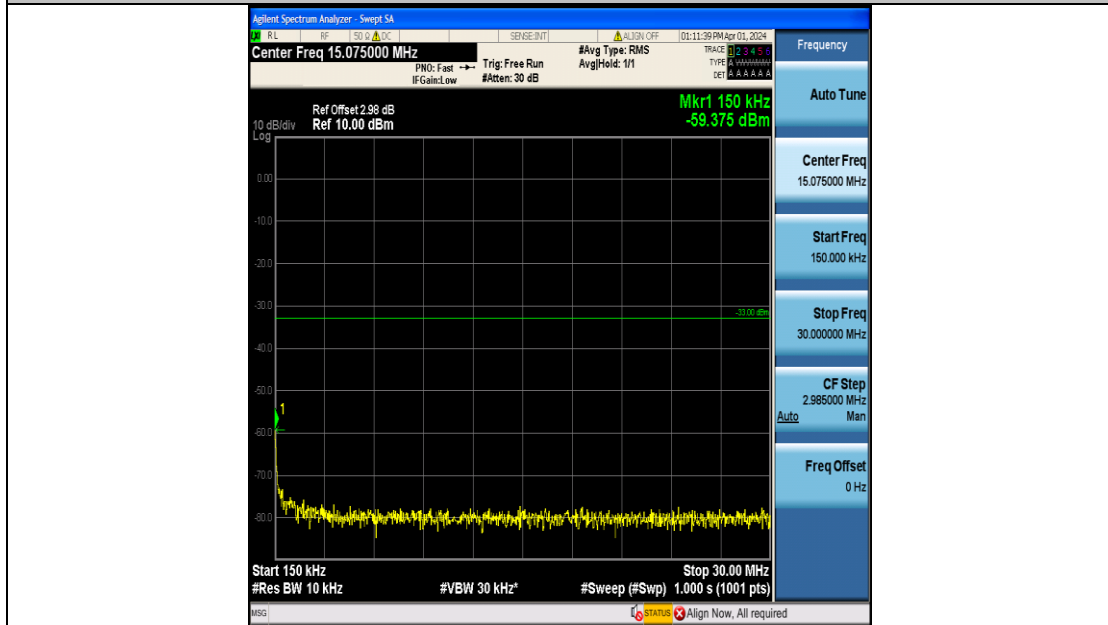

Band4_1.4MHz_QPSK_20175_6RB#0_0.15~30_0.15~30

Band4_1.4MHz_QPSK_20175_6RB#0_30~1000_30~1000

Band4_1.4MHz_QPSK_20175_6RB#0_1000~3000_1000~3000

Band4_1.4MHz_QPSK_20175_6RB#0_3000~20000_3000~20000

Band4_1.4MHz_16QAM_20175_6RB#0_0.009~0.15_0.009~0.15