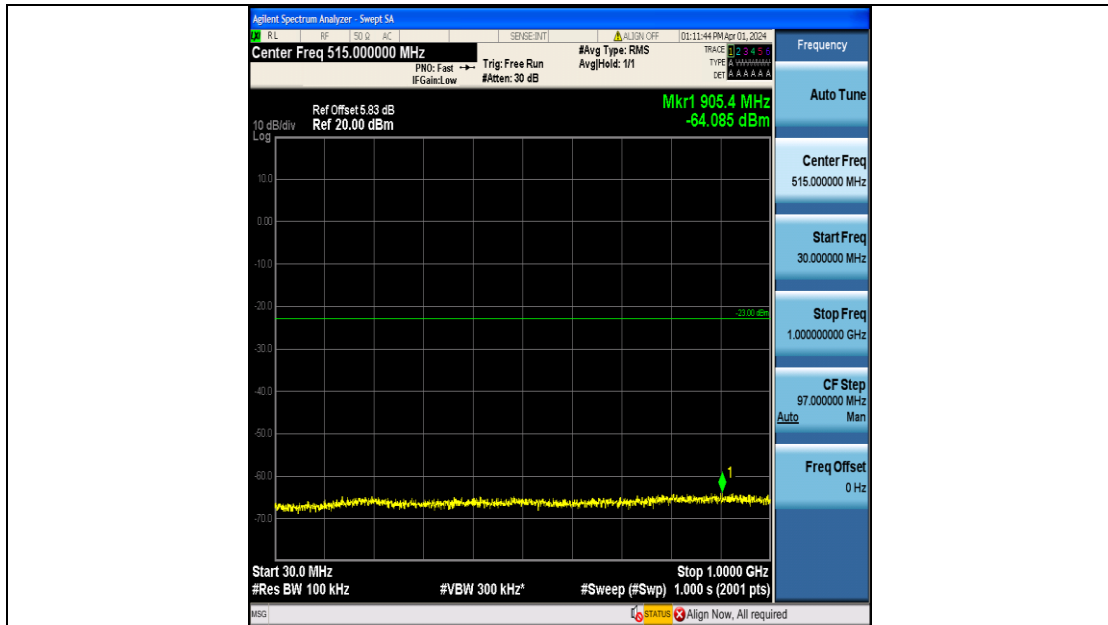

Band4_1.4MHz_16QAM_20175_6RB#0_30~1000_30~1000