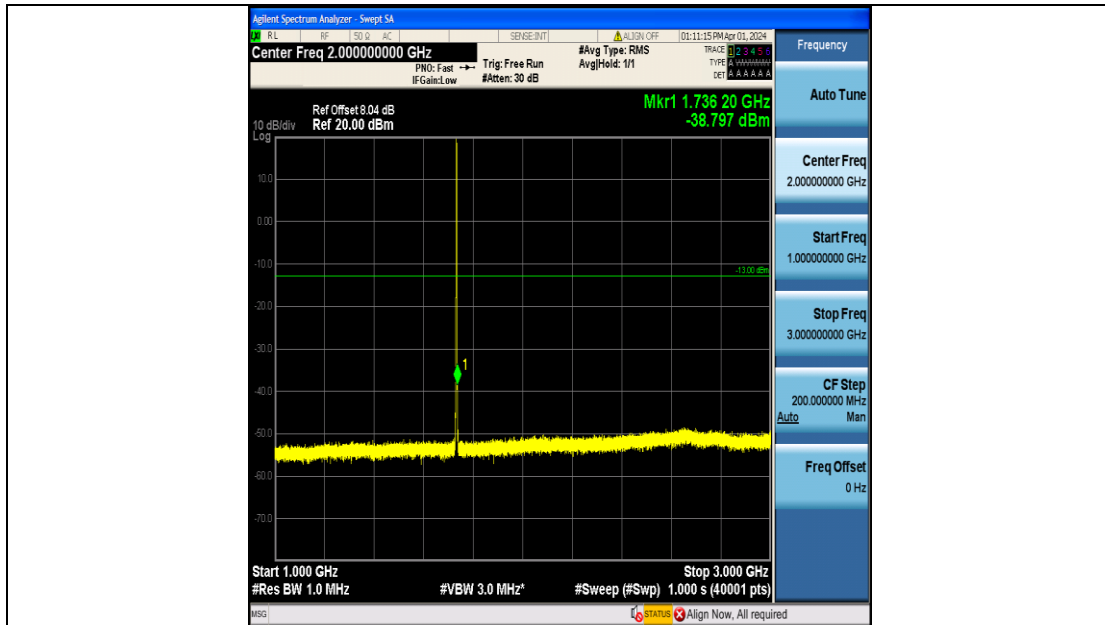

Band4_1.4MHz_QPSK_20175_6RB#0_1000~3000_1000~3000