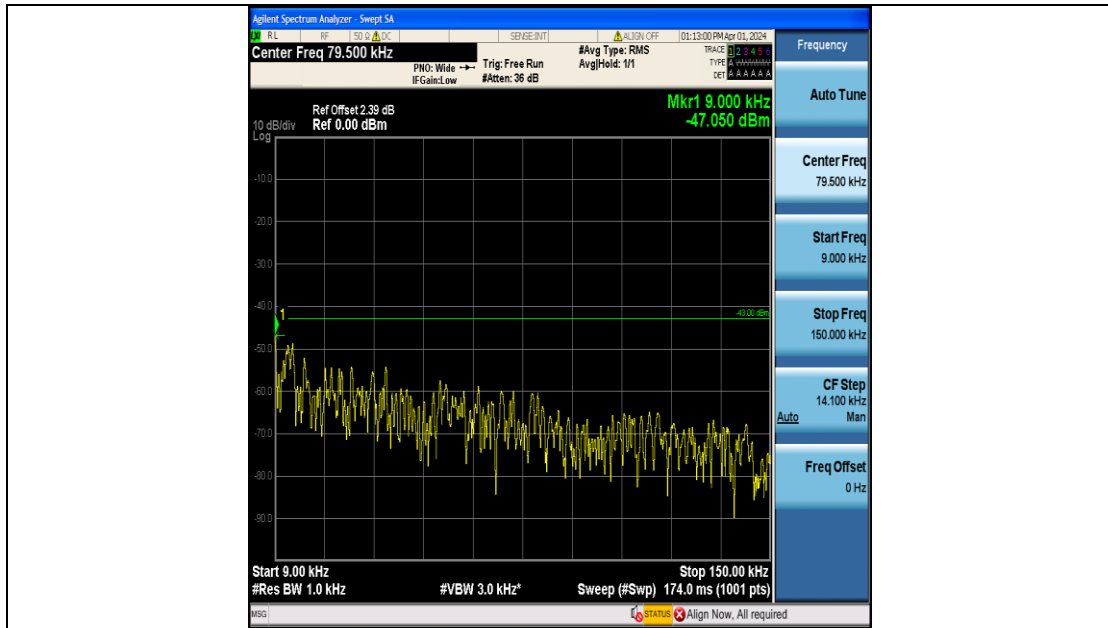

Band4_1.4MHz_QPSK_20393_6RB#0_0.15~30_0.15~30

Band4_1.4MHz_QPSK_20393_6RB#0_30~1000_30~1000

Band4_1.4MHz_QPSK_20393_6RB#0_1000~3000_1000~3000

Band4_1.4MHz_QPSK_20393_6RB#0_3000~20000_3000~20000

Band4_1.4MHz_16QAM_20393_6RB#0_0.009~0.15_0.009~0.15