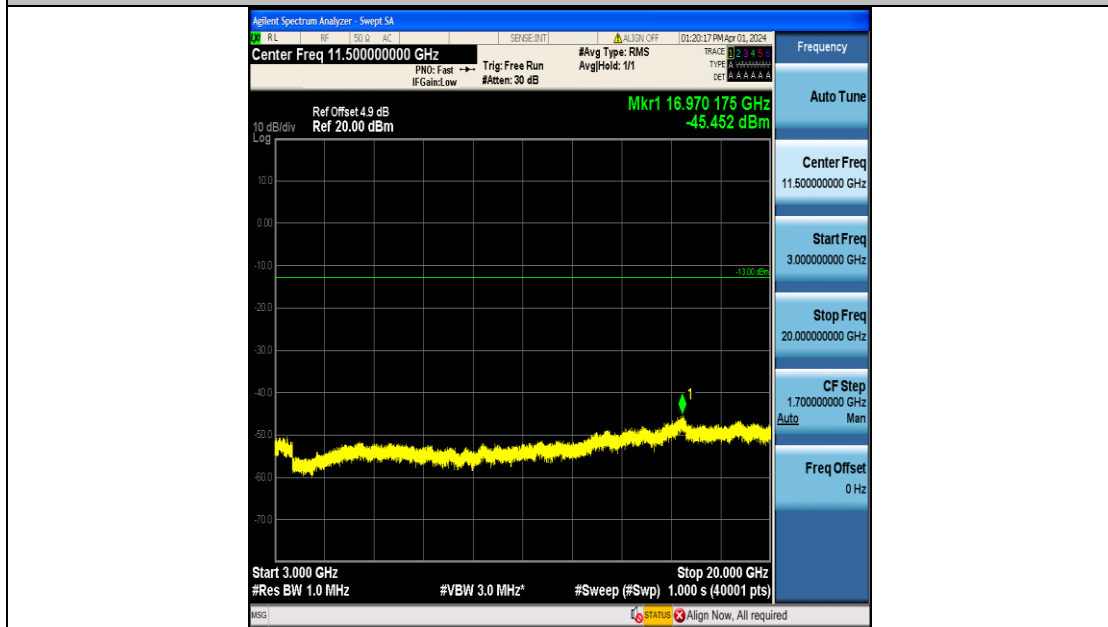

Band4_3MHz_QPSK_19965_15RB#0_3000~20000_3000~20000