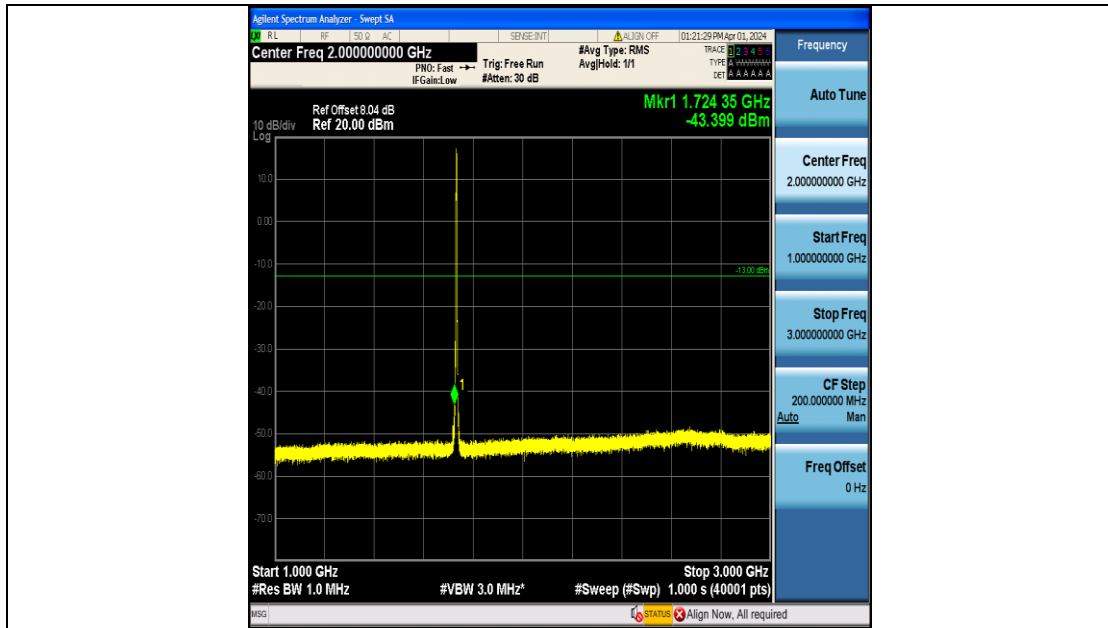

Band4_3MHz_QPSK_20175_15RB#0_1000~3000_1000~3000