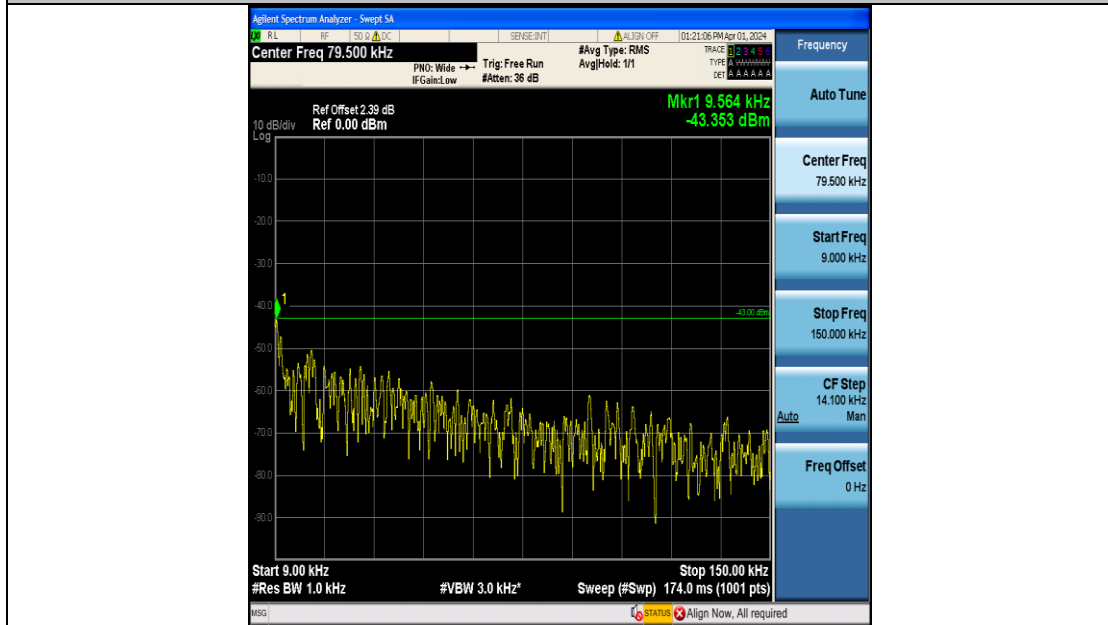

Band4_3MHz_16QAM_19965_15RB#0_0.15~30_0.15~30

Band4_3MHz_16QAM_19965_15RB#0_30~1000_30~1000

Band4_3MHz_16QAM_19965_15RB#0_1000~3000_1000~3000

Band4_3MHz_16QAM_19965_15RB#0_3000~20000_3000~20000

Band4_3MHz_QPSK_20175_15RB#0_0.009~0.15_0.009~0.15