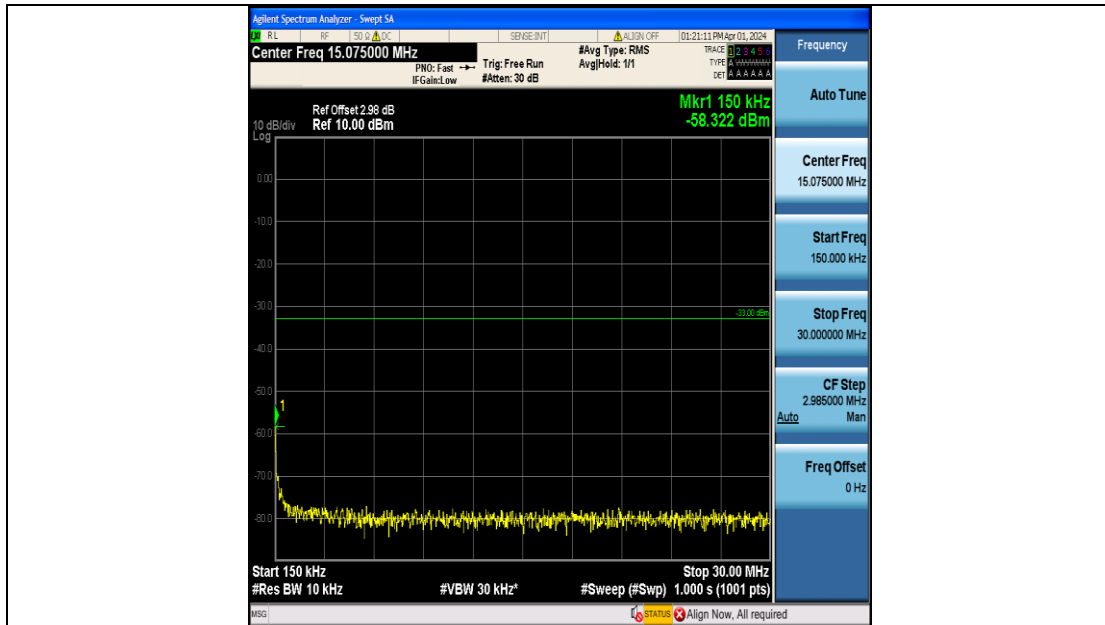

Band4_3MHz_16QAM_19965_15RB#0_0.15~30_0.15~30

Band4_3MHz_16QAM_19965_15RB#0_30~1000_30~1000

Band4_3MHz_16QAM_19965_15RB#0_1000~3000_1000~3000

Band4_3MHz_16QAM_19965_15RB#0_3000~20000_3000~20000

Band4_3MHz_QPSK_20175_15RB#0_0.009~0.15_0.009~0.15