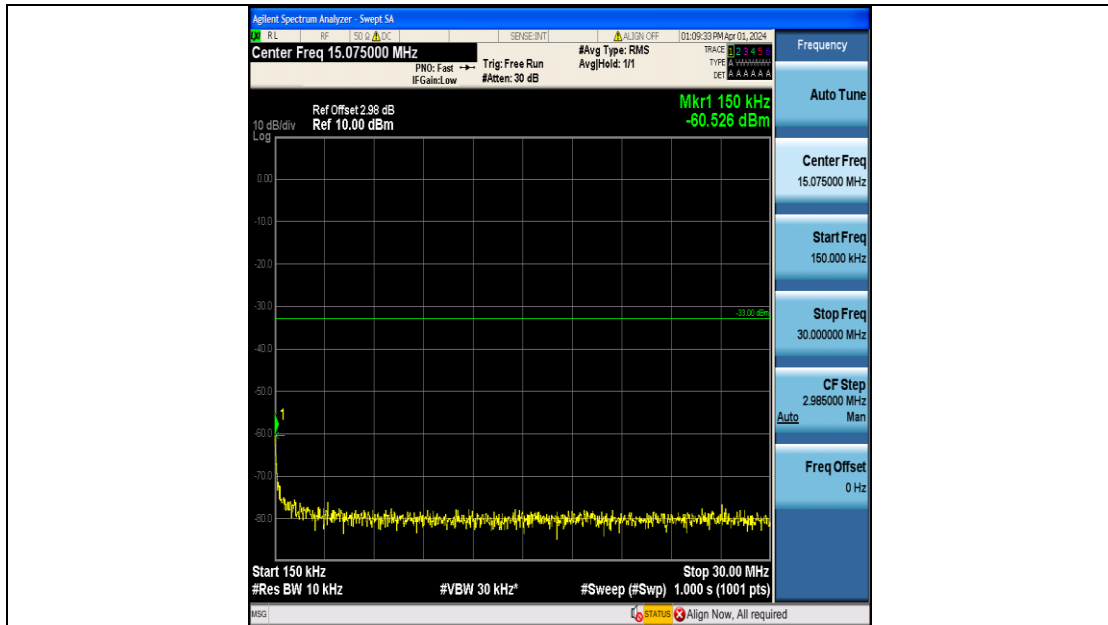

Band4_1.4MHz_QPSK_19957_6RB#0_0.15~30_0.15~30