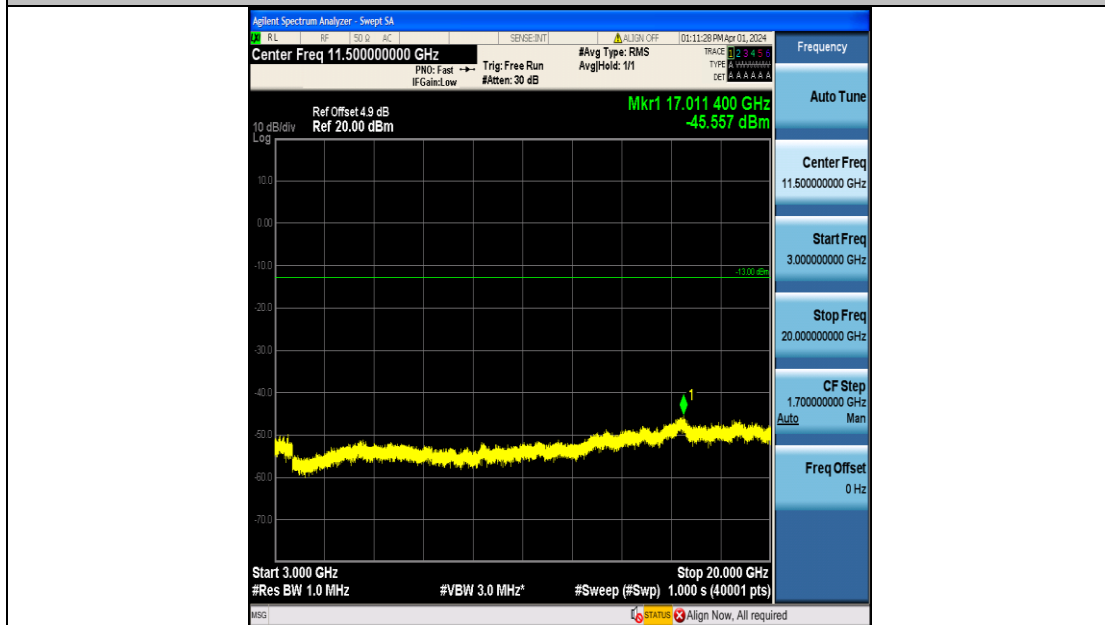

Band4_1.4MHz_QPSK_20175_6RB#0_3000~20000_3000~20000