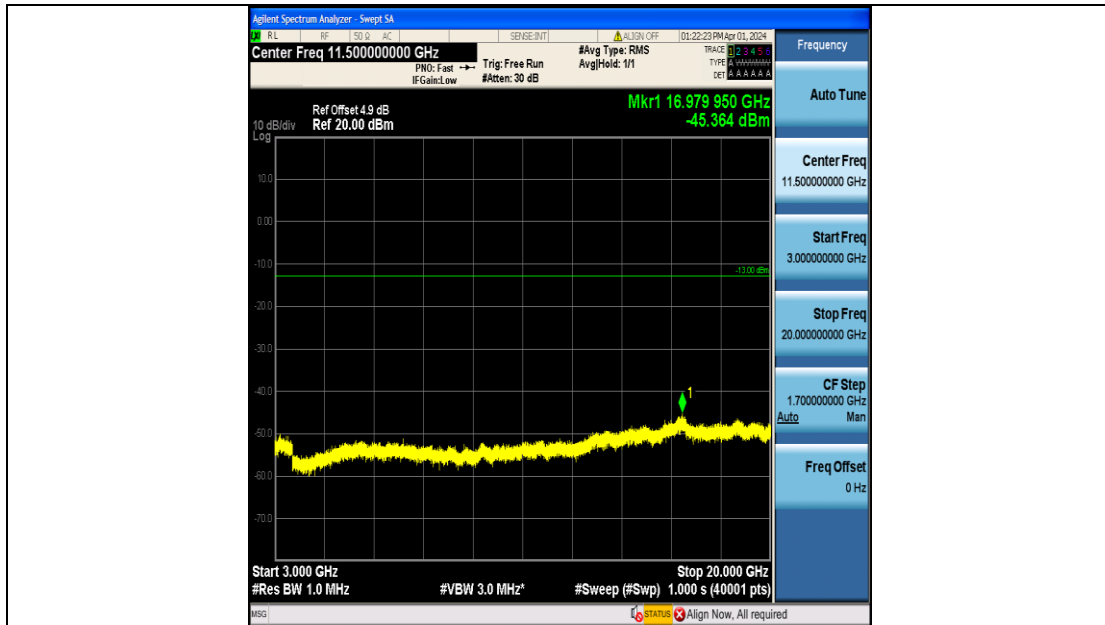

Band4_3MHz_16QAM_20175_15RB#0_3000~20000_3000~20000