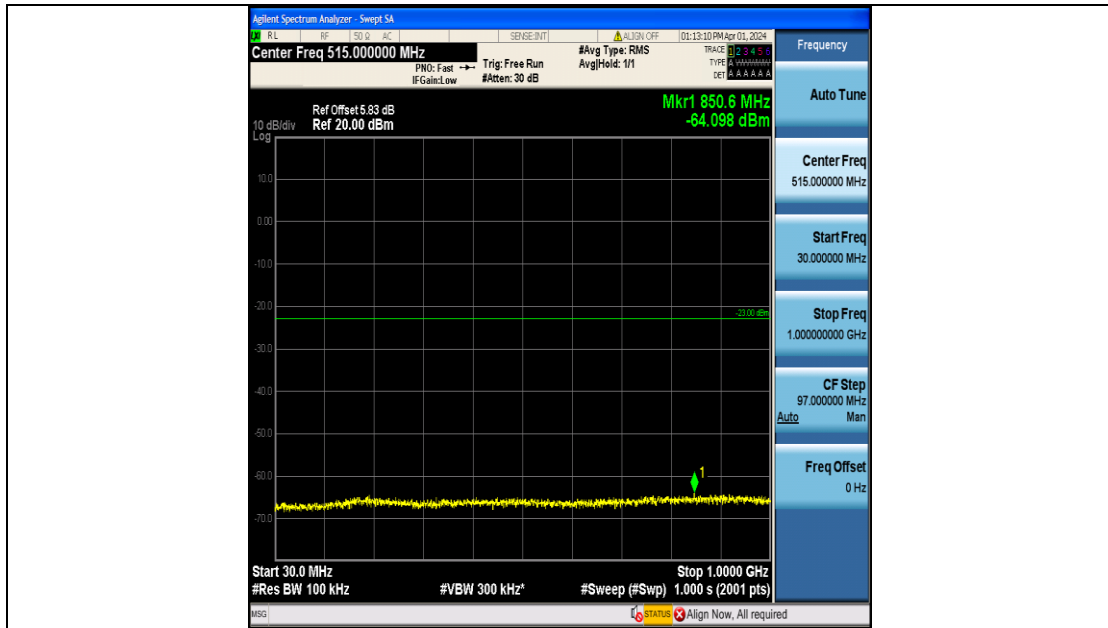

Band4_1.4MHz_16QAM_20393_6RB#0_30~1000_30~1000