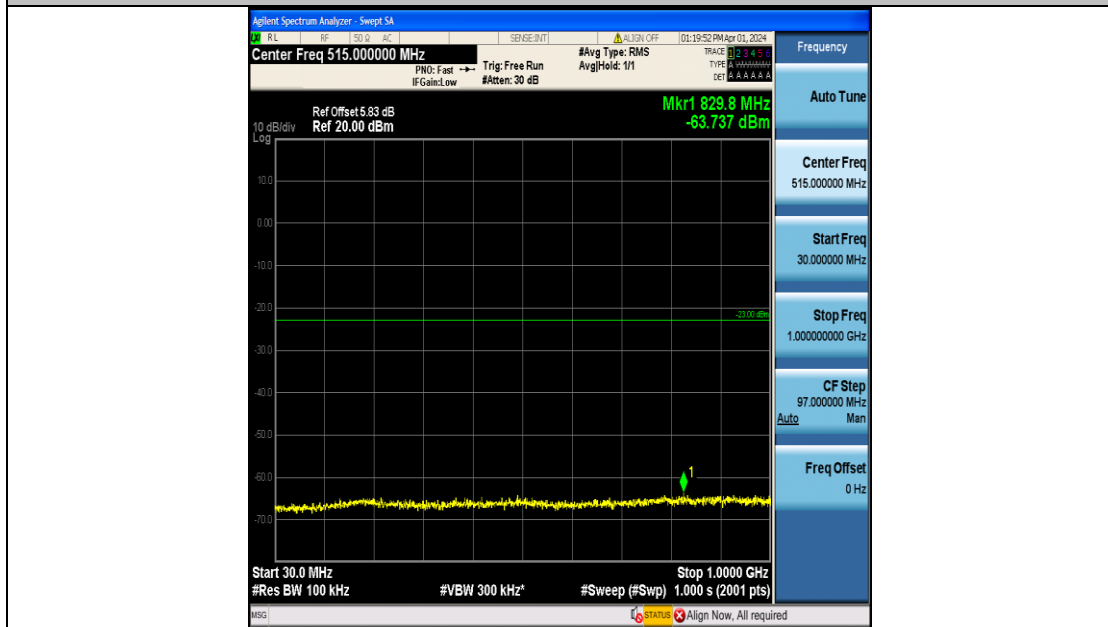

Band4_3MHz_QPSK_19965_15RB#0_30~1000_30~1000