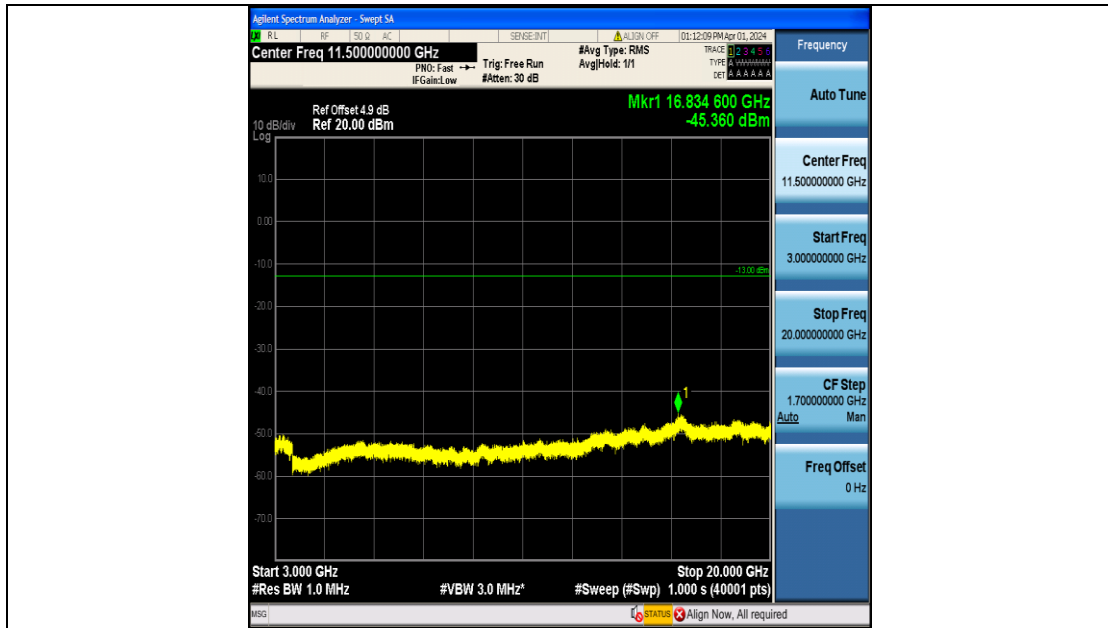

Band4_1.4MHz_16QAM_20175_6RB#0_3000~20000_3000~20000