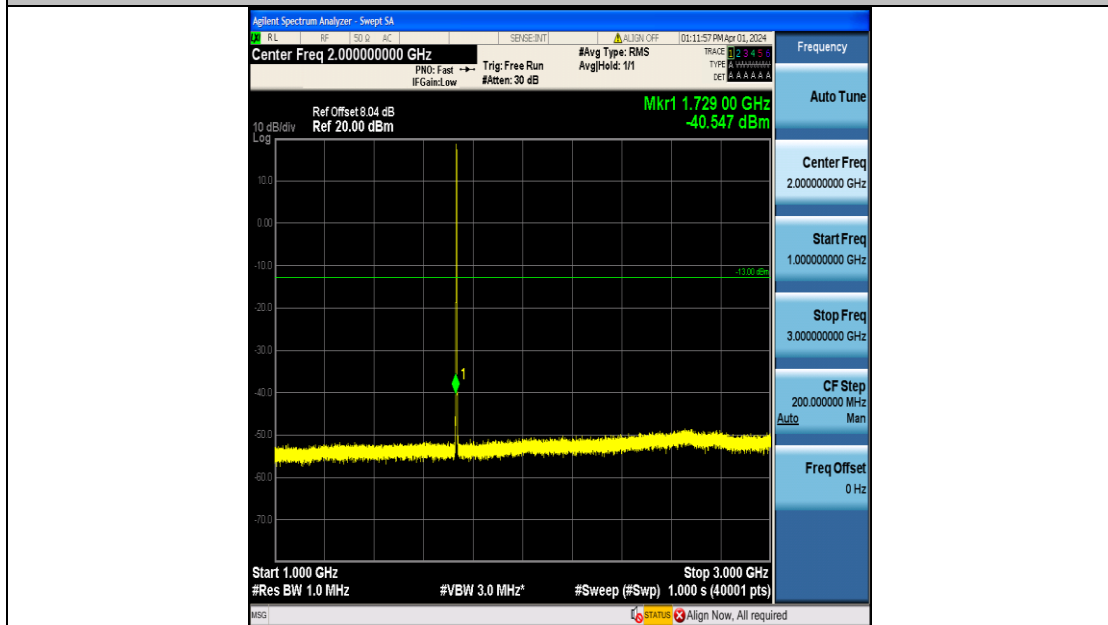

Band4_1.4MHz_16QAM_20175_6RB#0_1000~3000_1000~3000