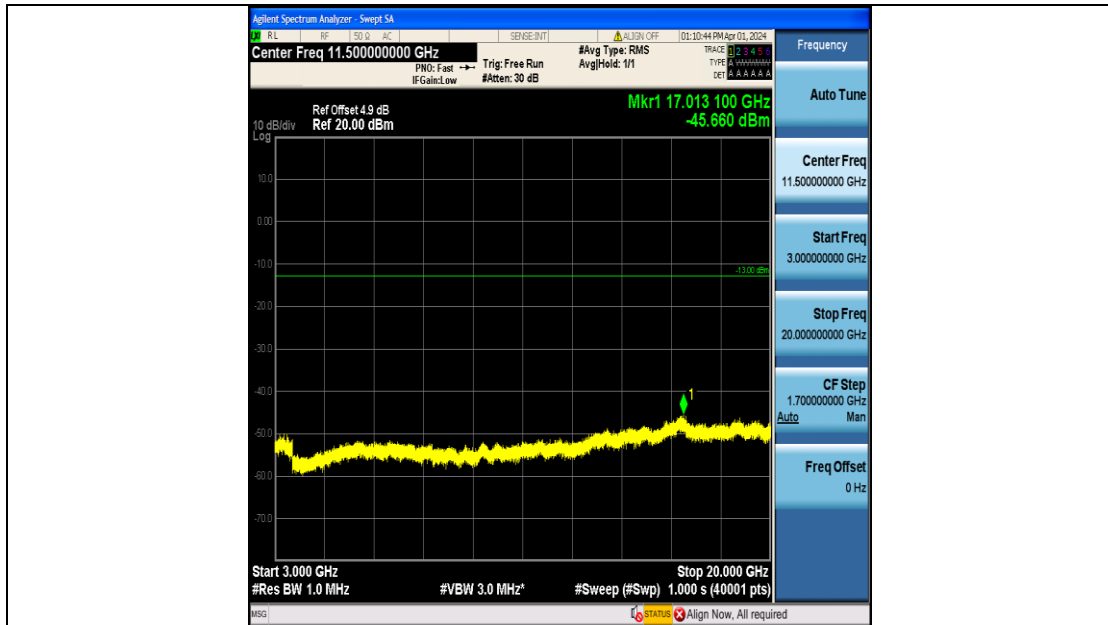

Band4_1.4MHz_16QAM_19957_6RB#0_3000~20000_3000~20000