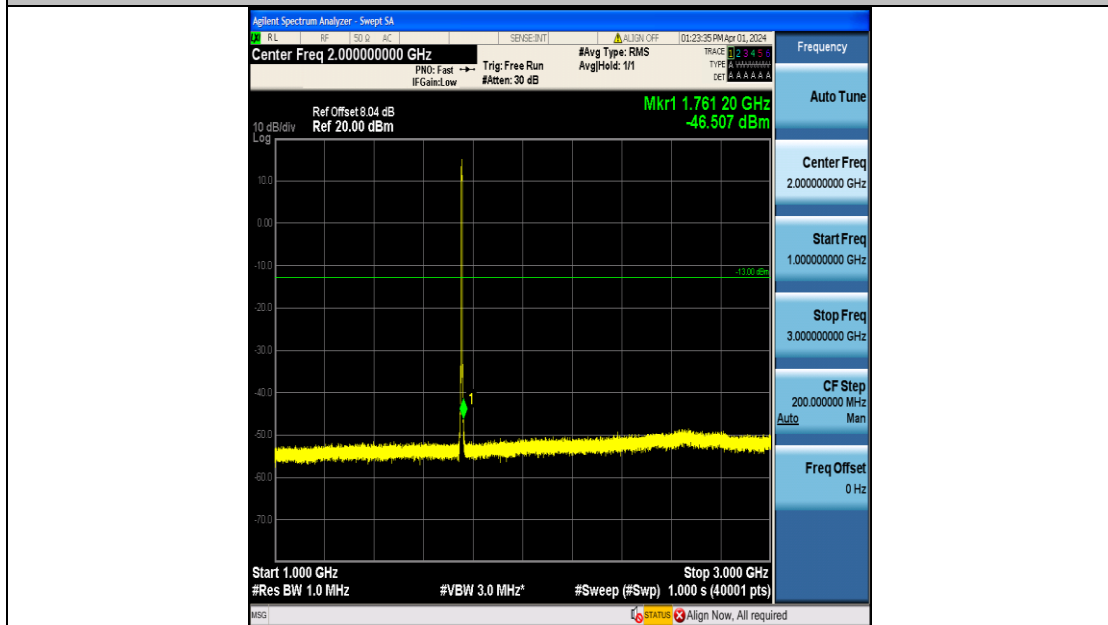

Band4_3MHz_16QAM_20385_15RB#0_1000~3000_1000~3000