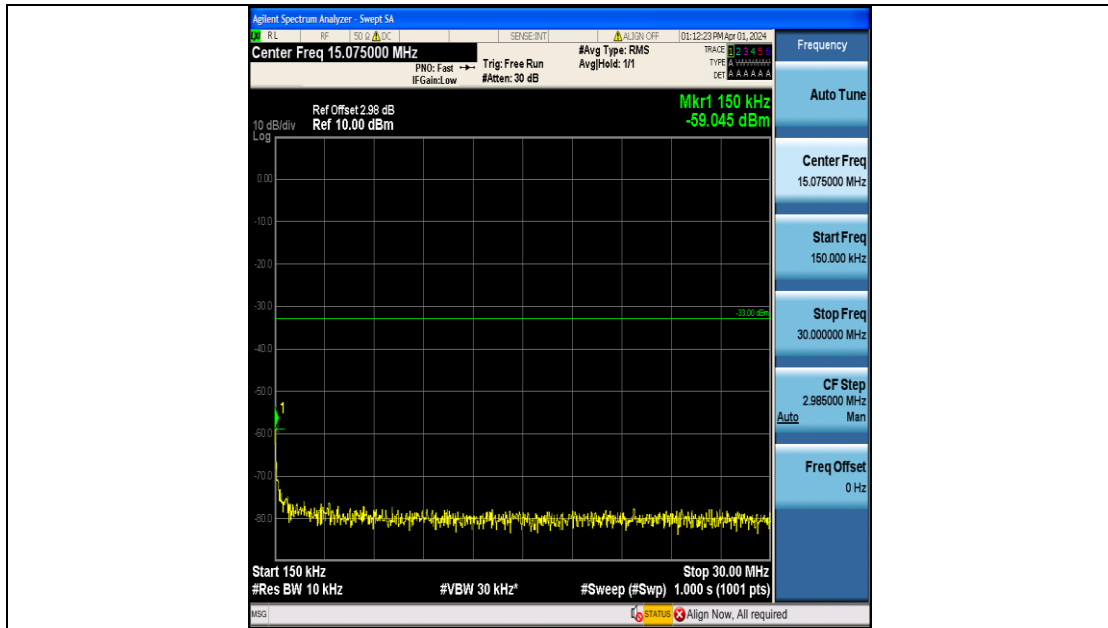

Band4_1.4MHz_16QAM_20175_6RB#0_0.15~30_0.15~30

Band4_1.4MHz_16QAM_20175_6RB#0_30~1000_30~1000

Band4_1.4MHz_16QAM_20175_6RB#0_1000~3000_1000~3000

Band4_1.4MHz_16QAM_20175_6RB#0_3000~20000_3000~20000

Band4_1.4MHz_QPSK_20393_6RB#0_0.009~0.15_0.009~0.15