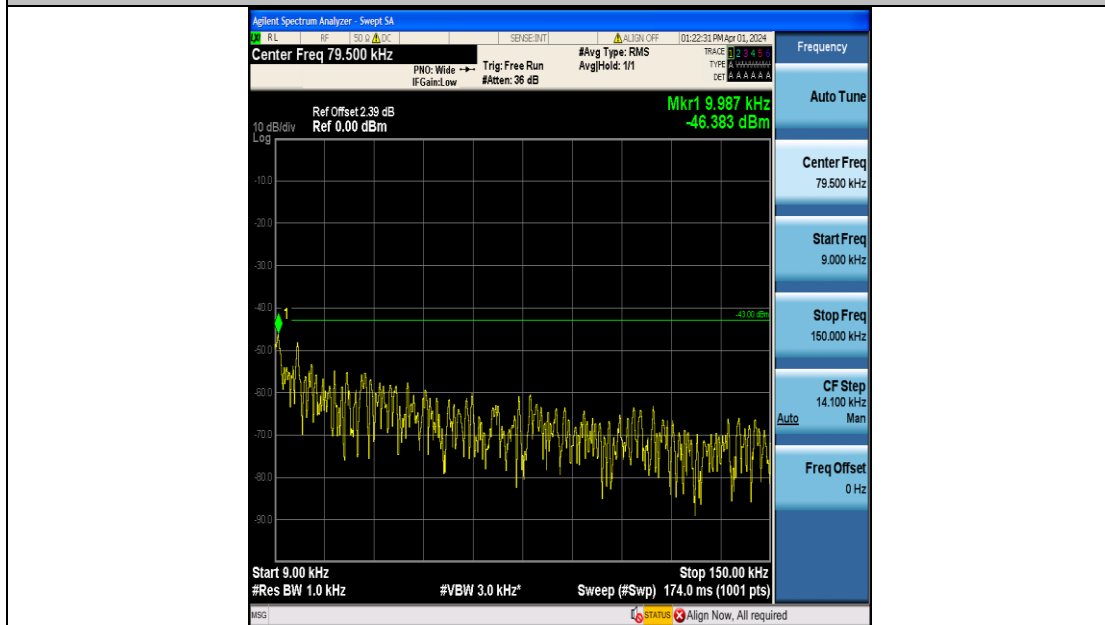

Band4_3MHz_16QAM_20175_15RB#0_0.15~30_0.15~30

Band4_3MHz_16QAM_20175_15RB#0_30~1000_30~1000

Band4_3MHz_16QAM_20175_15RB#0_1000~3000_1000~3000

Band4_3MHz_16QAM_20175_15RB#0_3000~20000_3000~20000

Band4_3MHz_QPSK_20385_15RB#0_0.009~0.15_0.009~0.15