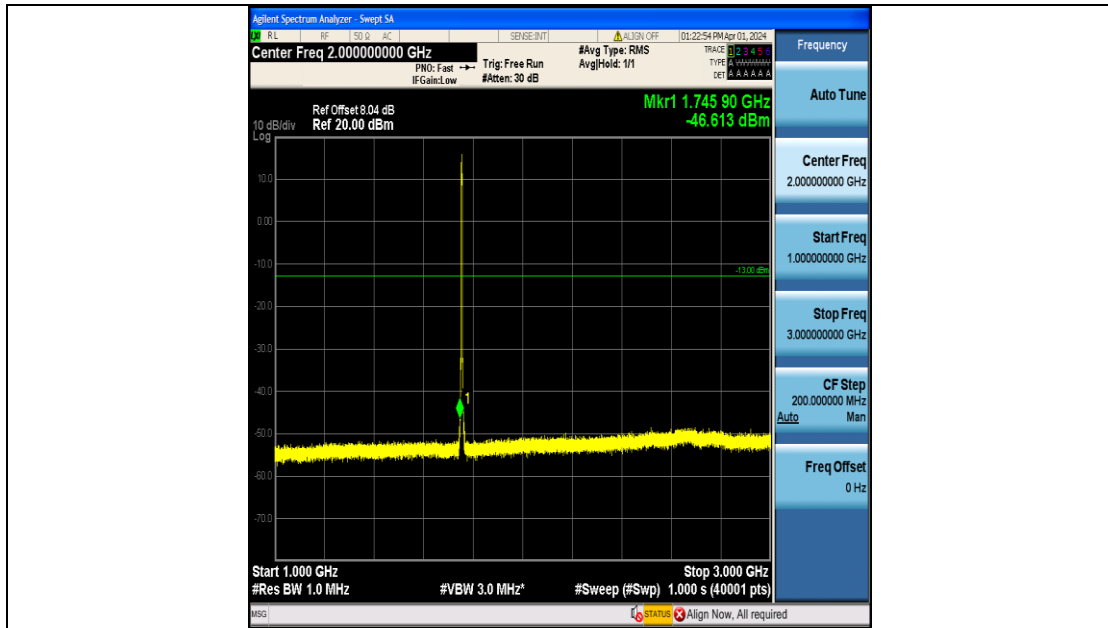

Band4_3MHz_QPSK_20385_15RB#0_1000~3000_1000~3000