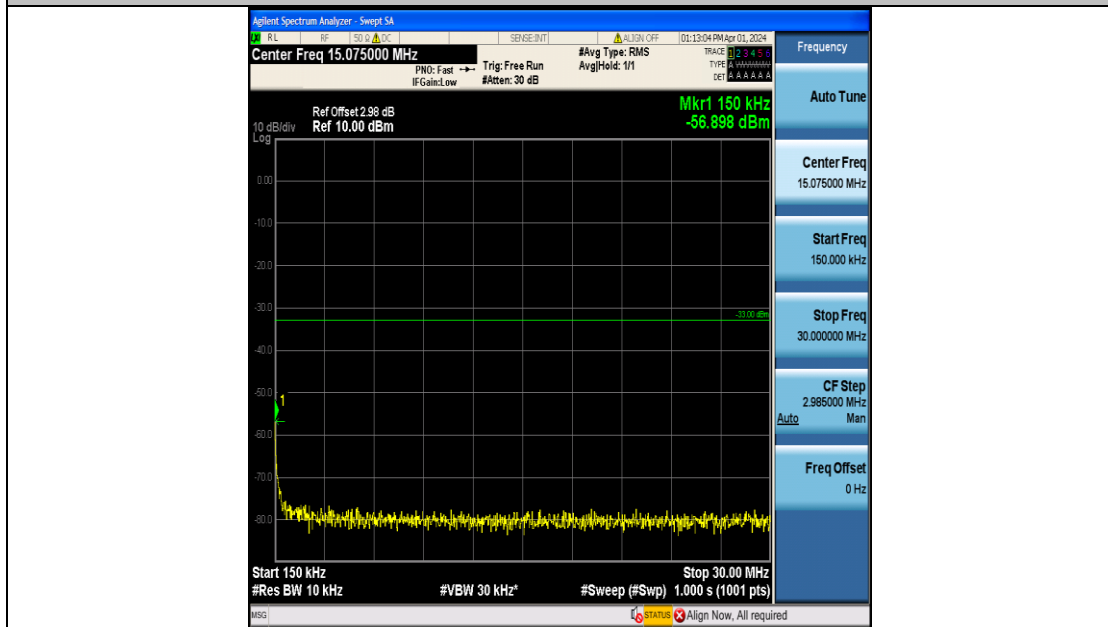

Band4_1.4MHz_QPSK_20393_6RB#0_0.15~30_0.15~30

Band4_1.4MHz_QPSK_20393_6RB#0_30~1000_30~1000

Band4_1.4MHz_QPSK_20393_6RB#0_1000~3000_1000~3000

Band4_1.4MHz_QPSK_20393_6RB#0_3000~20000_3000~20000

Band4_1.4MHz_16QAM_20393_6RB#0_0.009~0.15_0.009~0.15