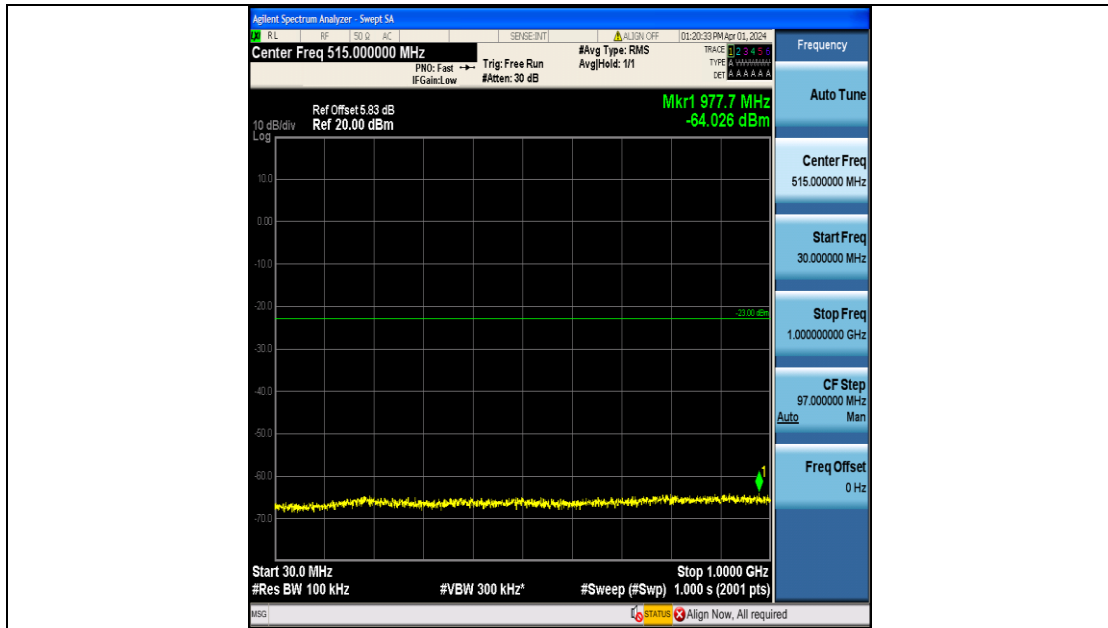

Band4_3MHz_16QAM_19965_15RB#0_30~1000_30~1000