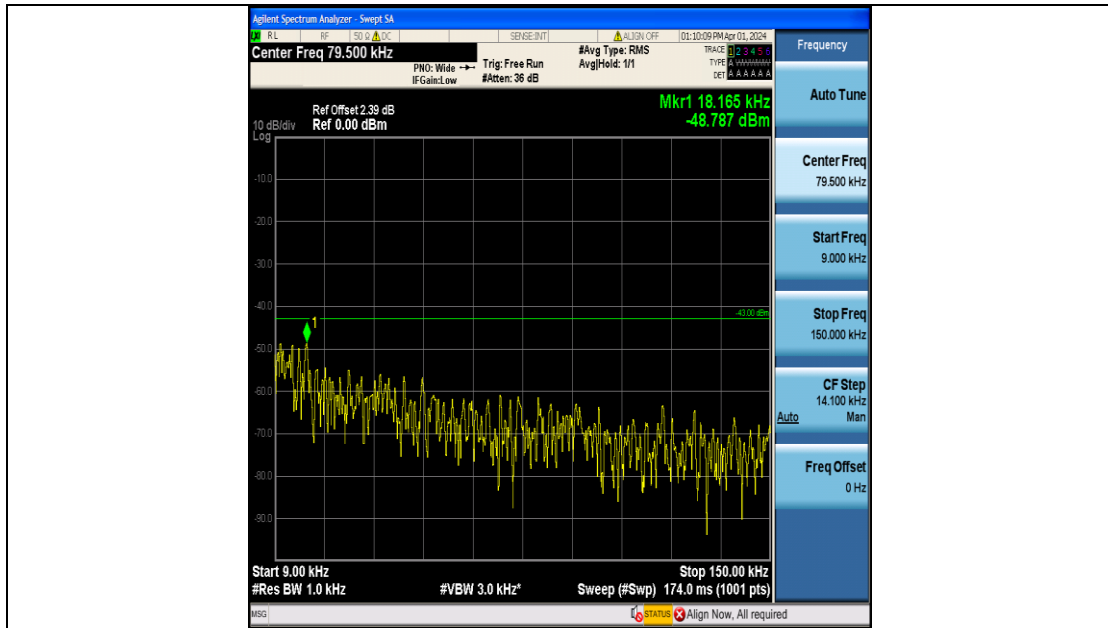

Band4_1.4MHz_QPSK_19957_6RB#0_0.15~30_0.15~30

Band4_1.4MHz_QPSK_19957_6RB#0_30~1000_30~1000

Band4_1.4MHz_QPSK_19957_6RB#0_1000~3000_1000~3000

Band4_1.4MHz_QPSK_19957_6RB#0_3000~20000_3000~20000

Band4_1.4MHz_16QAM_19957_6RB#0_0.009~0.15_0.009~0.15