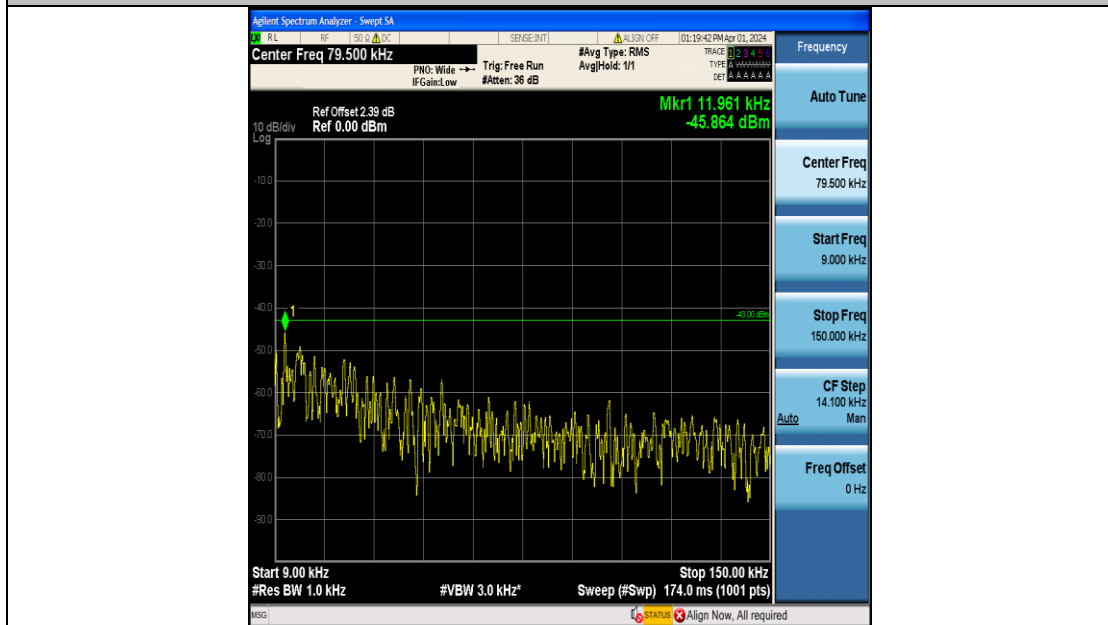

Band4_1.4MHz_16QAM_20393_6RB#0_0.15~30_0.15~30

Band4_1.4MHz_16QAM_20393_6RB#0_30~1000_30~1000

Band4_1.4MHz_16QAM_20393_6RB#0_1000~3000_1000~3000

Band4_1.4MHz_16QAM_20393_6RB#0_3000~20000_3000~20000

Band4_3MHz_QPSK_19965_15RB#0_0.009~0.15_0.009~0.15