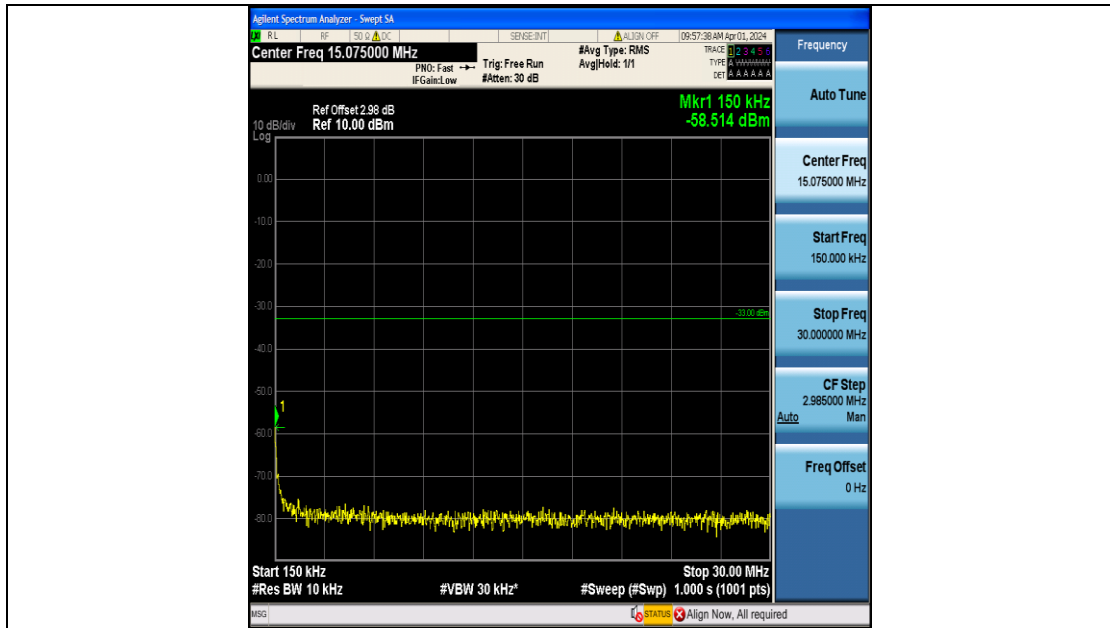

Band2_3MHz_16QAM_19185_15RB#0_3000~20000_3000~20000

Band2_5MHz_QPSK_18625_25RB#0_0.009~0.15_0.009~0.15

Band2_5MHz_QPSK_18625_25RB#0_0.15~30_0.15~30

Band2_5MHz_QPSK_18625_25RB#0_30~1000_30~1000

Band2_5MHz_QPSK_18625_25RB#0_1000~3000_1000~3000