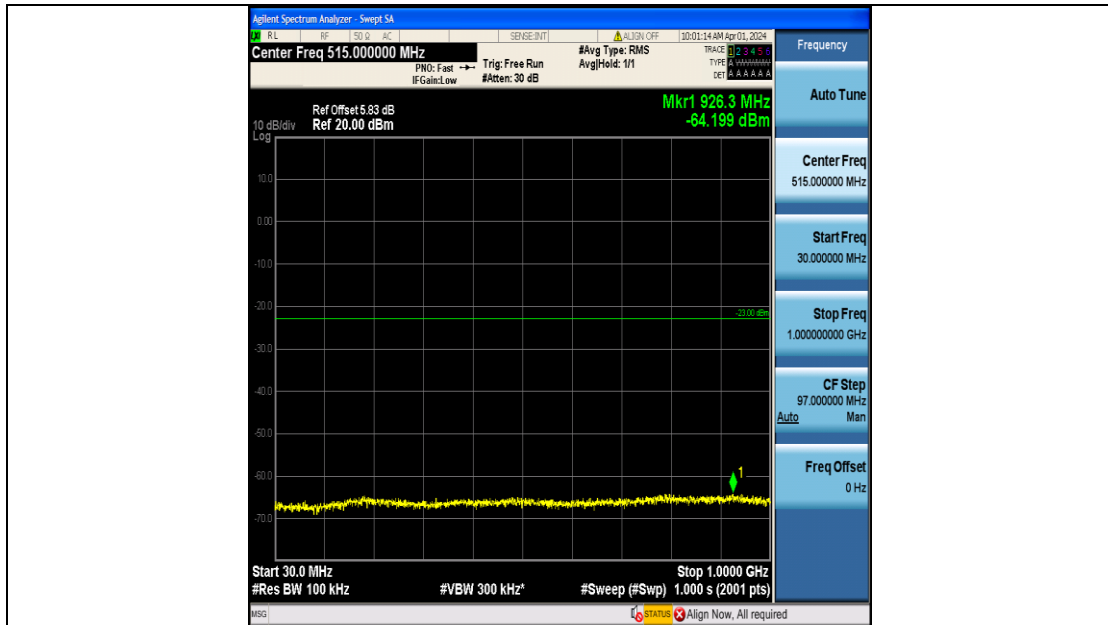

Band2_5MHz_16QAM_19175_25RB#0_0.15~30_0.15~30

Band2_5MHz_16QAM_19175_25RB#0_30~1000_30~1000