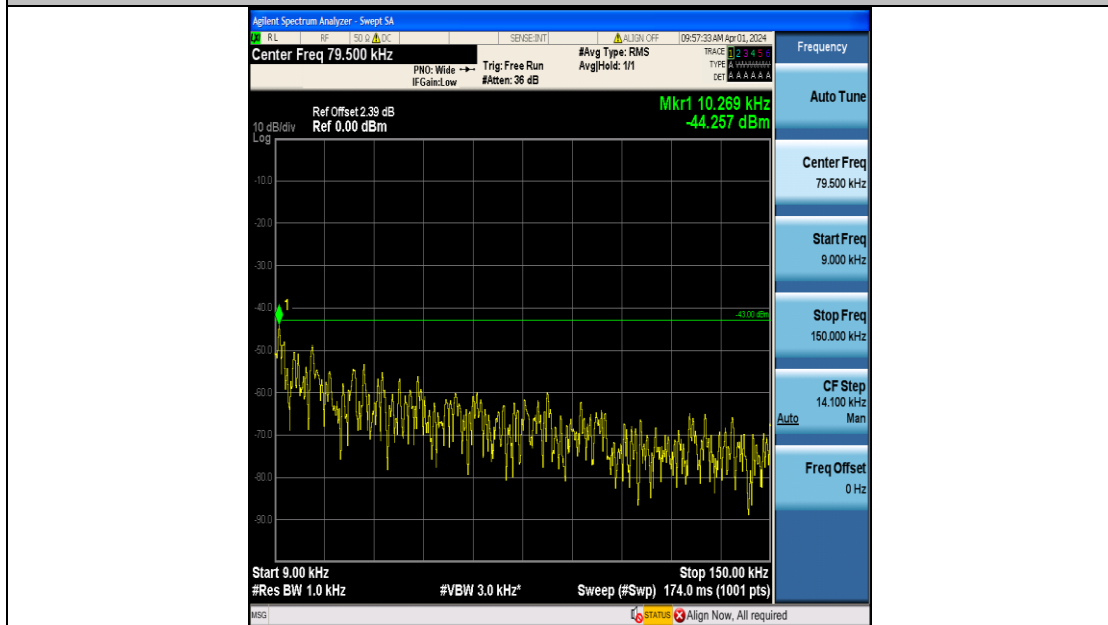

Band2_3MHz_16QAM_19185_15RB#0_3000~20000_3000~20000

Band2_5MHz_QPSK_18625_25RB#0_0.009~0.15_0.009~0.15

Band2_5MHz_QPSK_18625_25RB#0_0.15~30_0.15~30

Band2_5MHz_QPSK_18625_25RB#0_30~1000_30~1000

Band2_5MHz_QPSK_18625_25RB#0_1000~3000_1000~3000