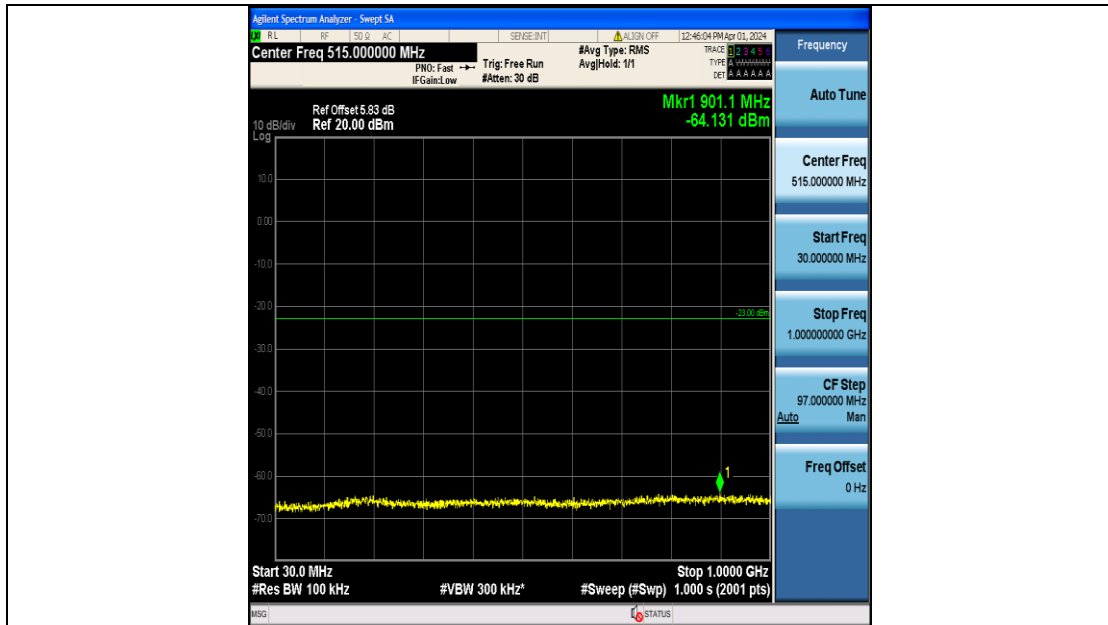

Band2_15MHz_16QAM_18675_75RB#0_0.15~30_0.15~30

Band2_15MHz_16QAM_18675_75RB#0_30~1000_30~1000