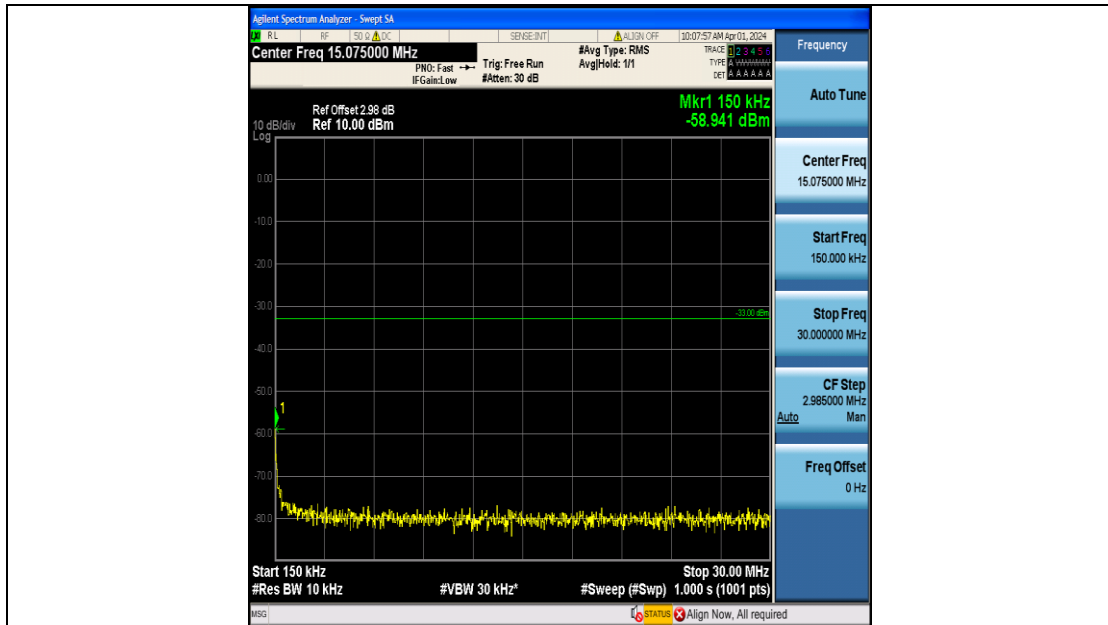

Band2_10MHz_QPSK_18650_50RB#0_0.009~0.15_0.009~0.15

Band2_10MHz_QPSK_18650_50RB#0_0.15~30_0.15~30