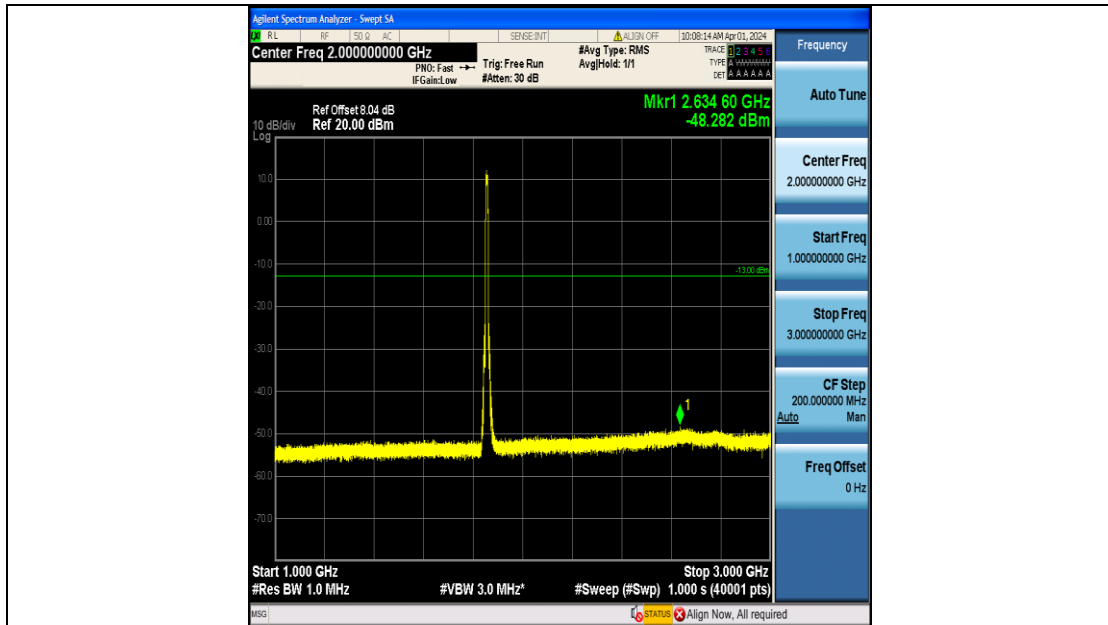

Band2_5MHz_16QAM_19175_25RB#0_3000~20000_3000~20000

Band2_10MHz_QPSK_18650_50RB#0_0.009~0.15_0.009~0.15

Band2_10MHz_QPSK_18650_50RB#0_0.15~30_0.15~30

Band2_10MHz_QPSK_18650_50RB#0_30~1000_30~1000

Band2_10MHz_QPSK_18650_50RB#0_1000~3000_1000~3000