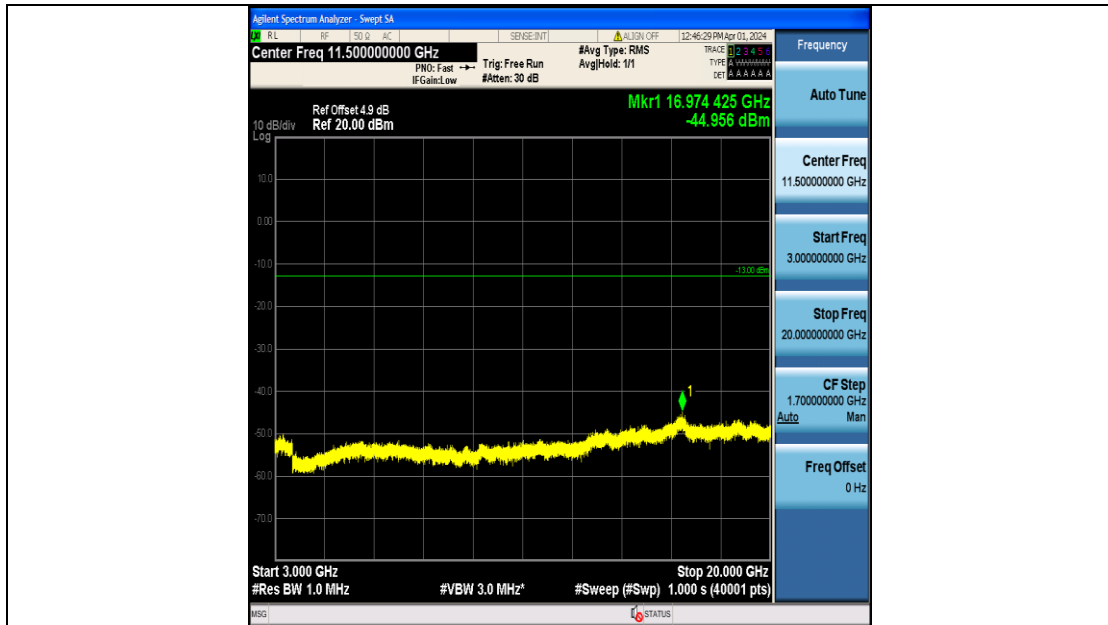

Band2_15MHz_QPSK_18675_75RB#0_3000~20000_3000~20000

Band2_15MHz_16QAM_18675_75RB#0_0.009~0.15_0.009~0.15

Band2_15MHz_16QAM_18675_75RB#0_0.15~30_0.15~30

Band2_15MHz_16QAM_18675_75RB#0_30~1000_30~1000

Band2_15MHz_16QAM_18675_75RB#0_1000~3000_1000~3000