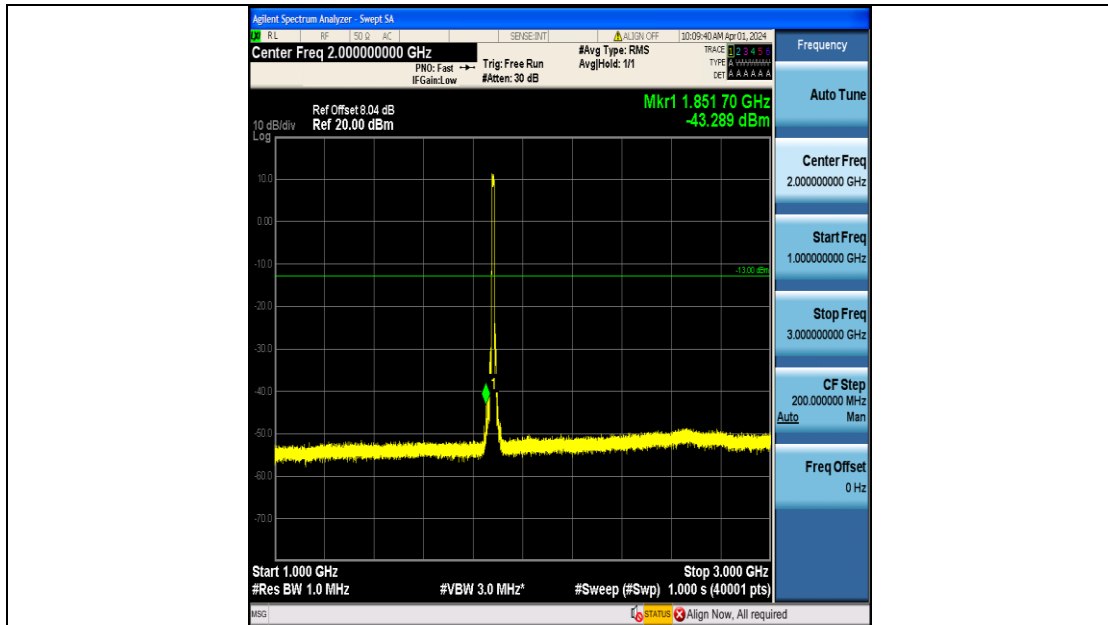

Band2_10MHz_16QAM_18650_50RB#0_3000~20000_3000~20000

Band2_10MHz_QPSK_18900_50RB#0_0.009~0.15_0.009~0.15

Band2_10MHz_QPSK_18900_50RB#0_0.15~30_0.15~30

Band2_10MHz_QPSK_18900_50RB#0_30~1000_30~1000

Band2_10MHz_QPSK_18900_50RB#0_1000~3000_1000~3000