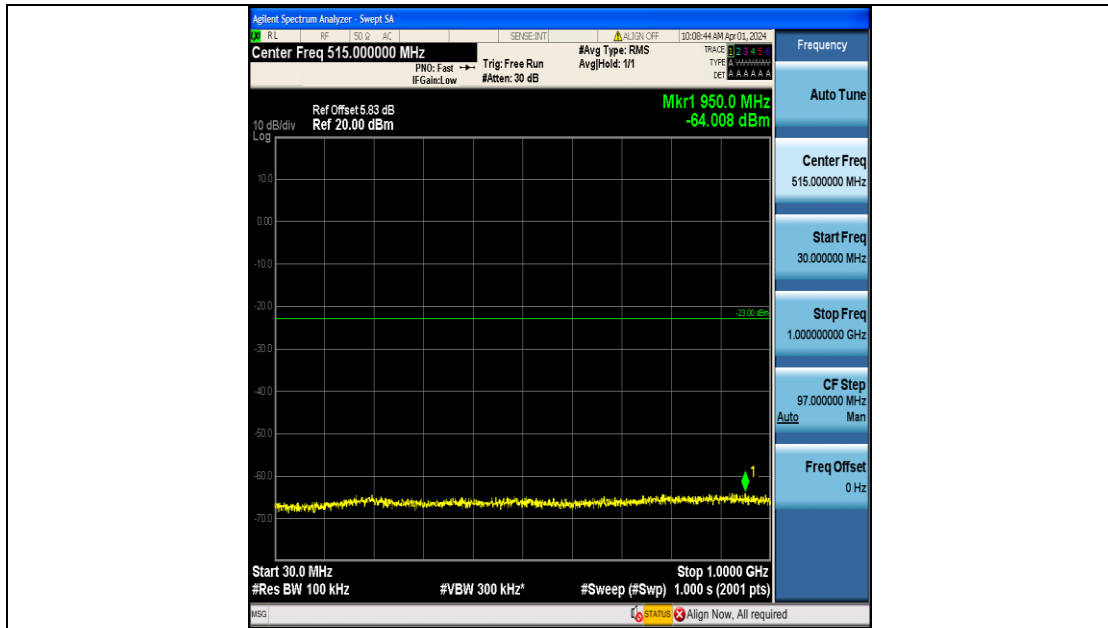

Band2_10MHz_16QAM_18650_50RB#0_0.15~30_0.15~30

Band2_10MHz_16QAM_18650_50RB#0_30~1000_30~1000