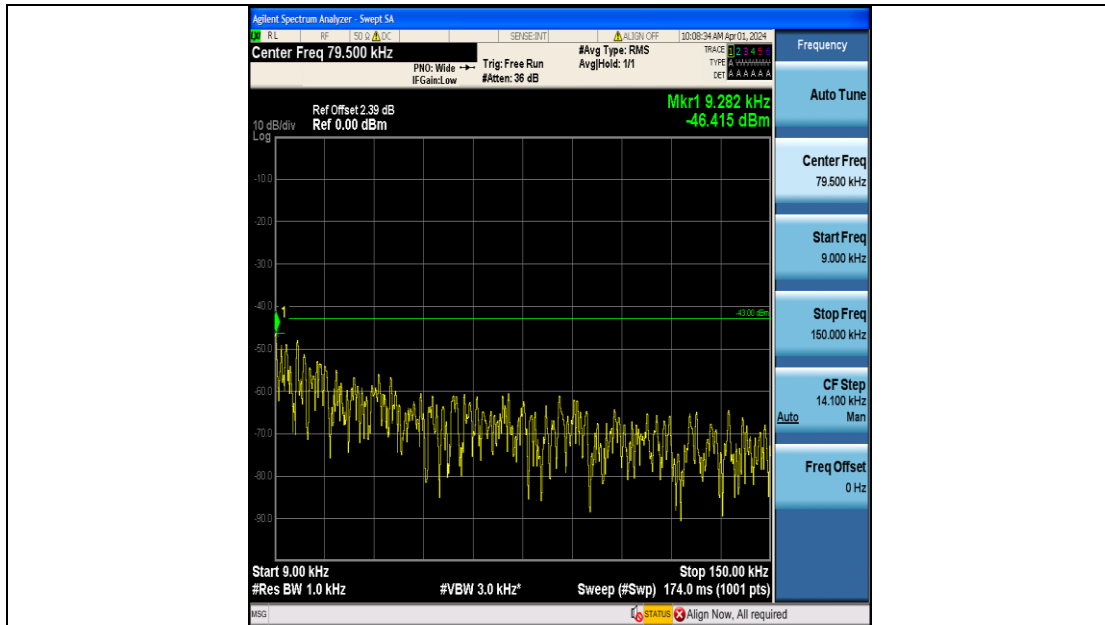

Band2_10MHz_QPSK_18650_50RB#0_3000~20000_3000~20000

Band2_10MHz_16QAM_18650_50RB#0_0.009~0.15_0.009~0.15