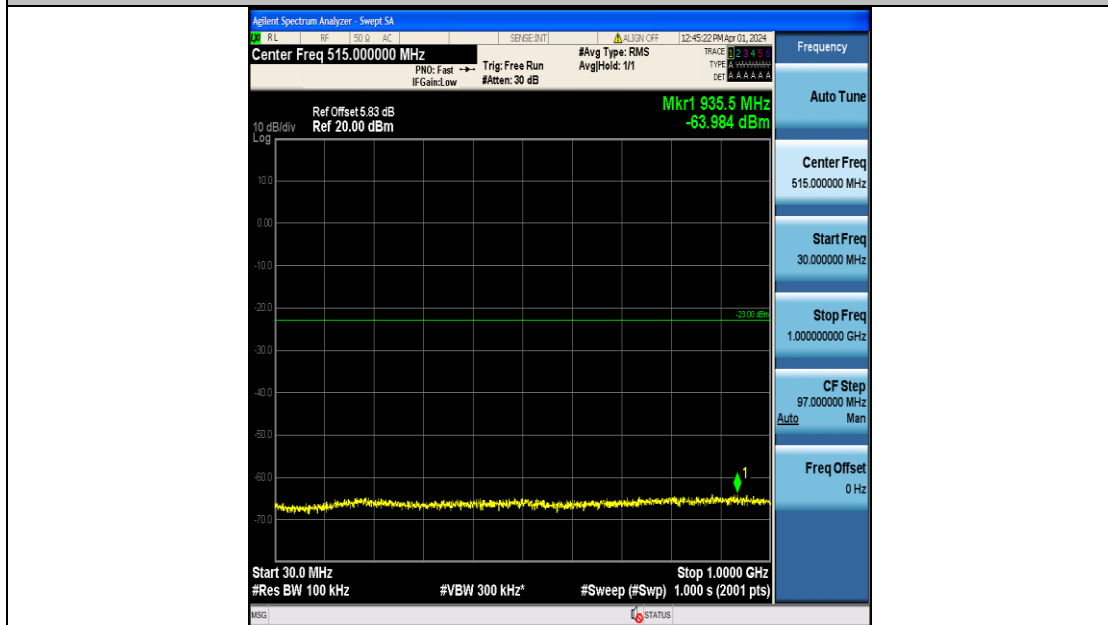

Band2_15MHz_QPSK_18675_75RB#0_0.15~30_0.15~30

Band2_15MHz_QPSK_18675_75RB#0_30~1000_30~1000