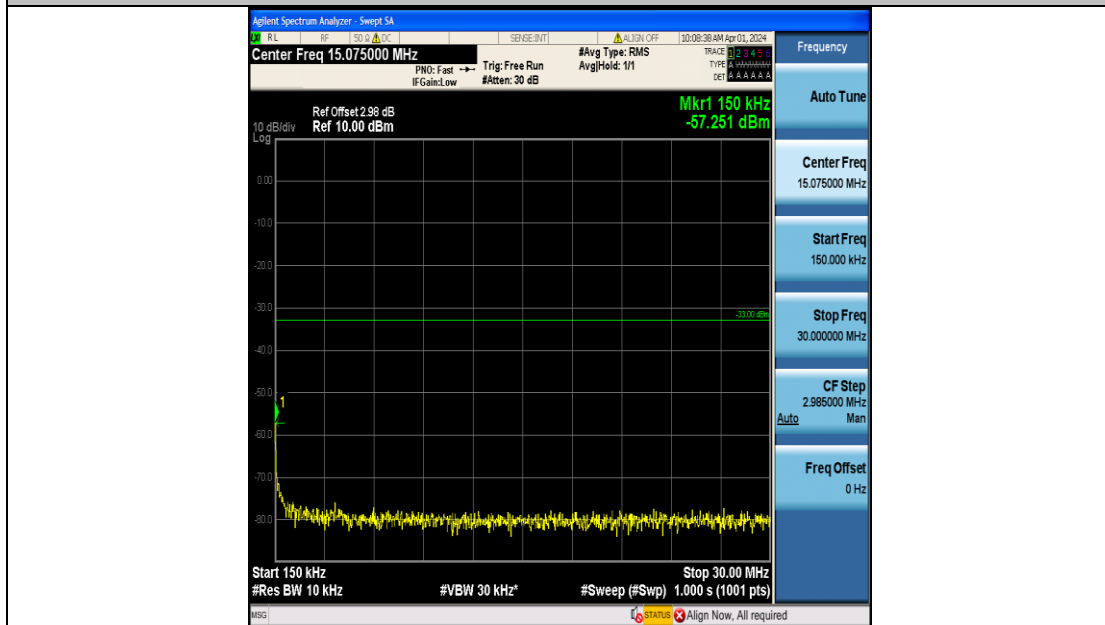

Band2_10MHz_16QAM_18650_50RB#0_0.009~0.15_0.009~0.15

Band2_10MHz_16QAM_18650_50RB#0_0.15~30_0.15~30