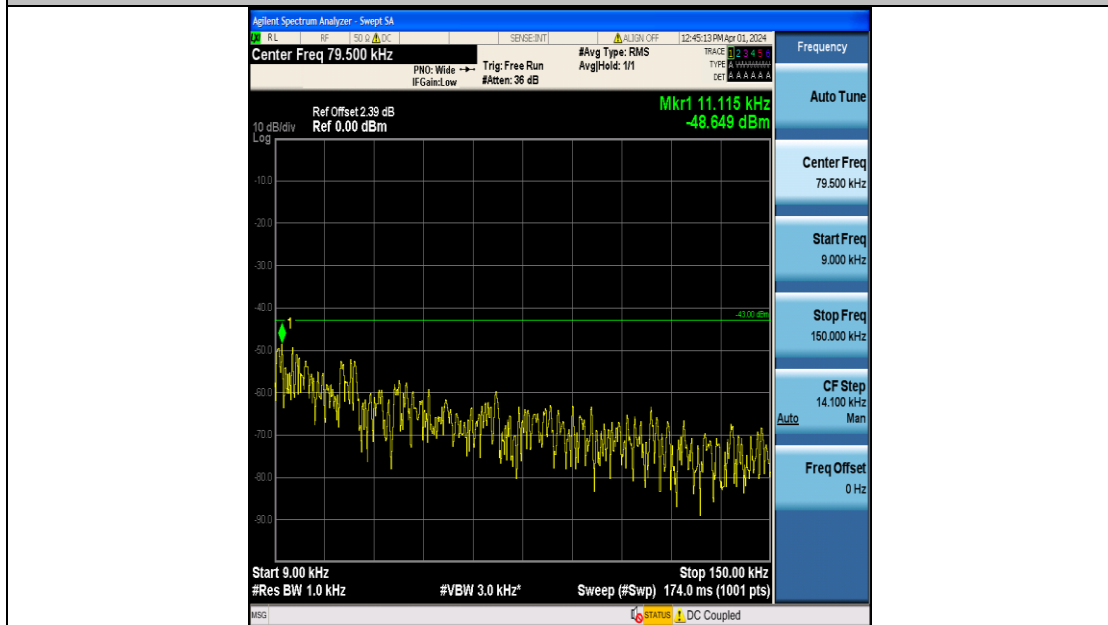

Band2_10MHz_16QAM_19150_50RB#0_3000~20000_3000~20000

Band2_15MHz_QPSK_18675_75RB#0_0.009~0.15_0.009~0.15