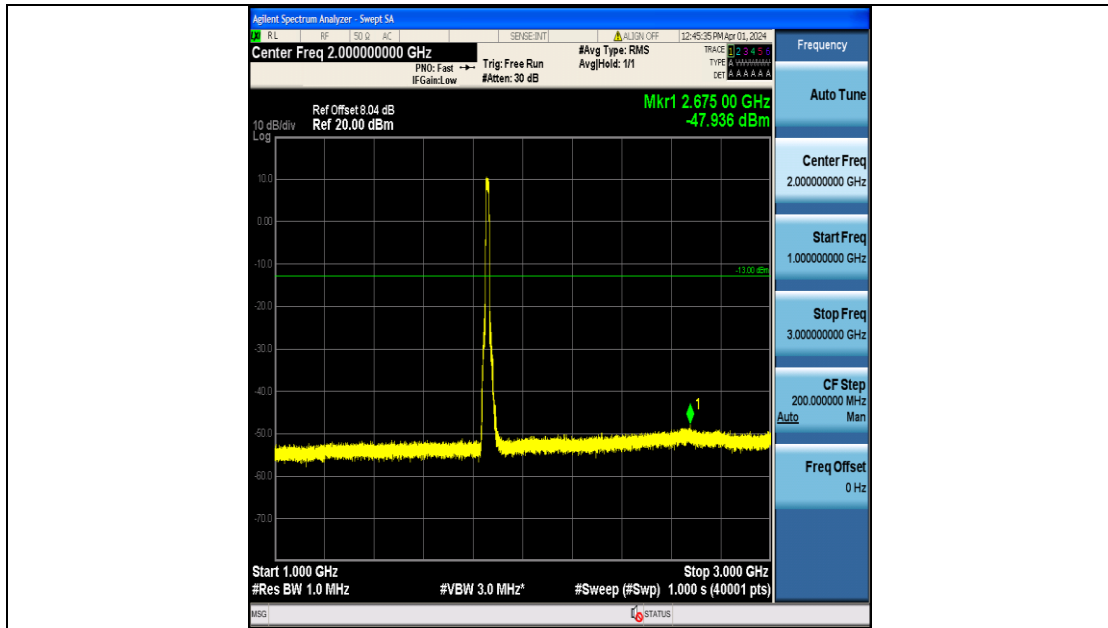

Band2_10MHz_16QAM_19150_50RB#0_3000~20000_3000~20000

Band2_15MHz_QPSK_18675_75RB#0_0.009~0.15_0.009~0.15

Band2_15MHz_QPSK_18675_75RB#0_0.15~30_0.15~30

Band2_15MHz_QPSK_18675_75RB#0_30~1000_30~1000

Band2_15MHz_QPSK_18675_75RB#0_1000~3000_1000~3000