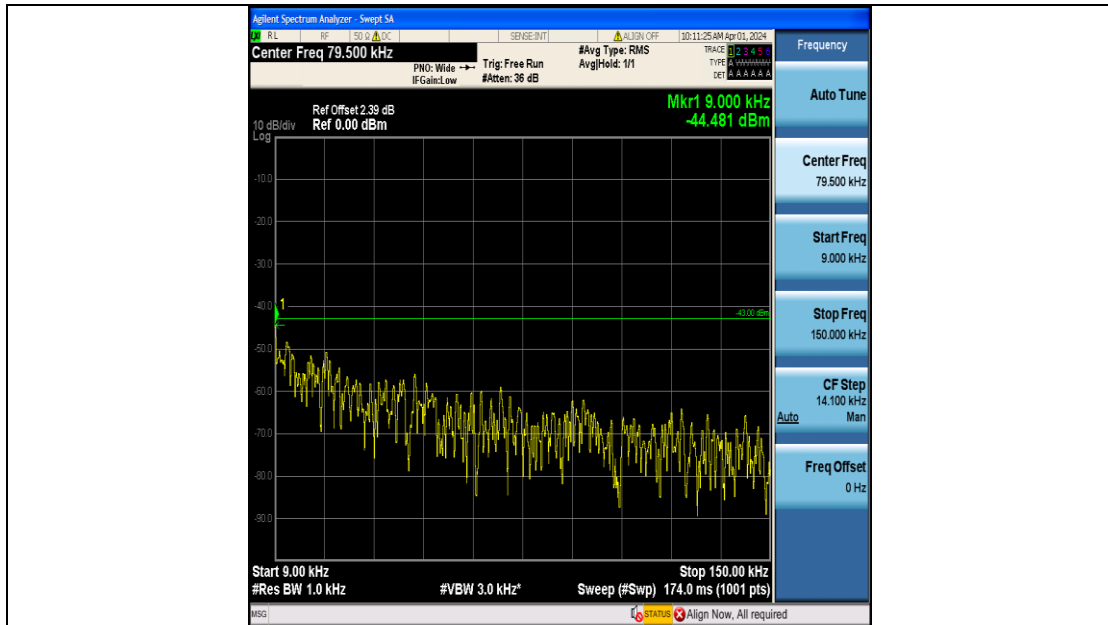

Band2_10MHz_QPSK_19150_50RB#0_3000~20000_3000~20000

Band2_10MHz_16QAM_19150_50RB#0_0.009~0.15_0.009~0.15