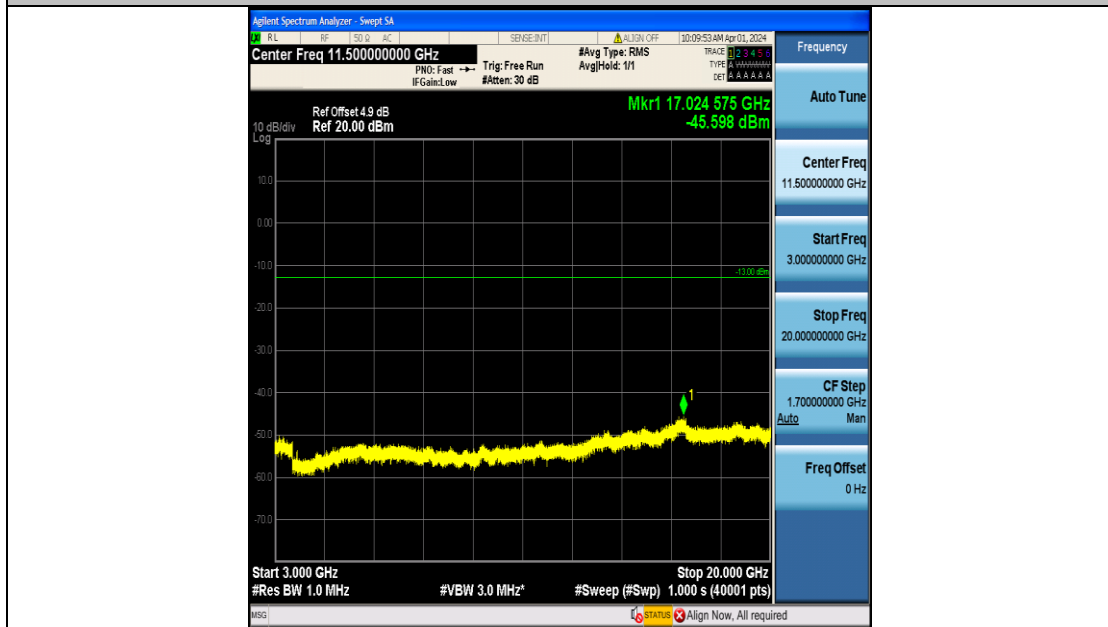

Band2_10MHz_16QAM_18650_50RB#0_3000~20000_3000~20000

Band2_10MHz_QPSK_18900_50RB#0_0.009~0.15_0.009~0.15

Band2_10MHz_QPSK_18900_50RB#0_0.15~30_0.15~30

Band2_10MHz_QPSK_18900_50RB#0_30~1000_30~1000

Band2_10MHz_QPSK_18900_50RB#0_1000~3000_1000~3000