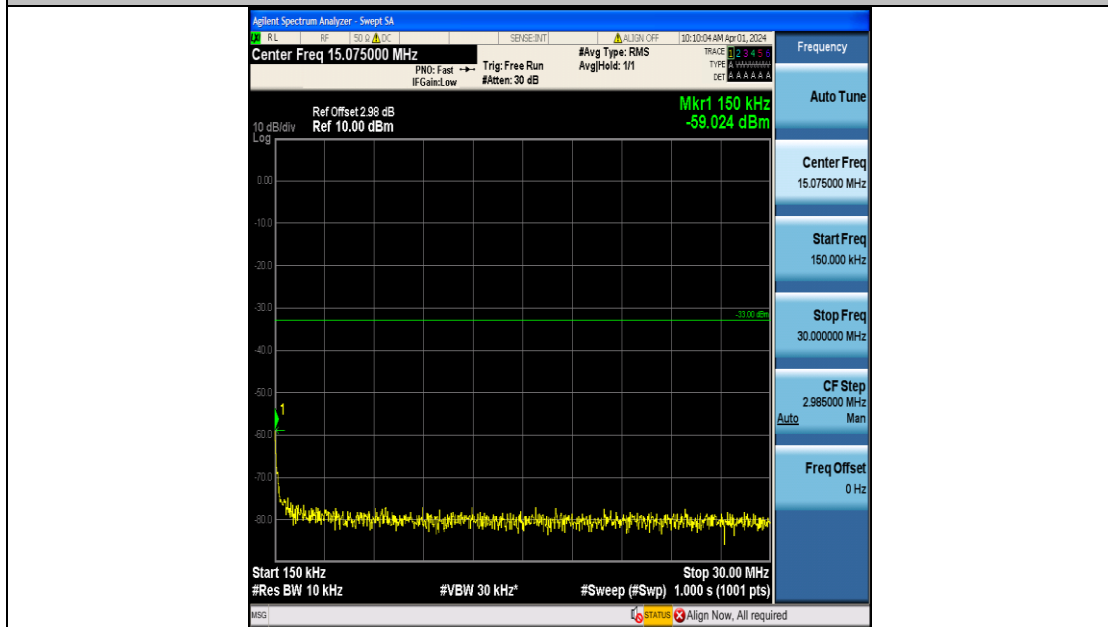

Band2_10MHz_16QAM_18900_50RB#0_0.009~0.15_0.009~0.15

Band2_10MHz_16QAM_18900_50RB#0_0.15~30_0.15~30