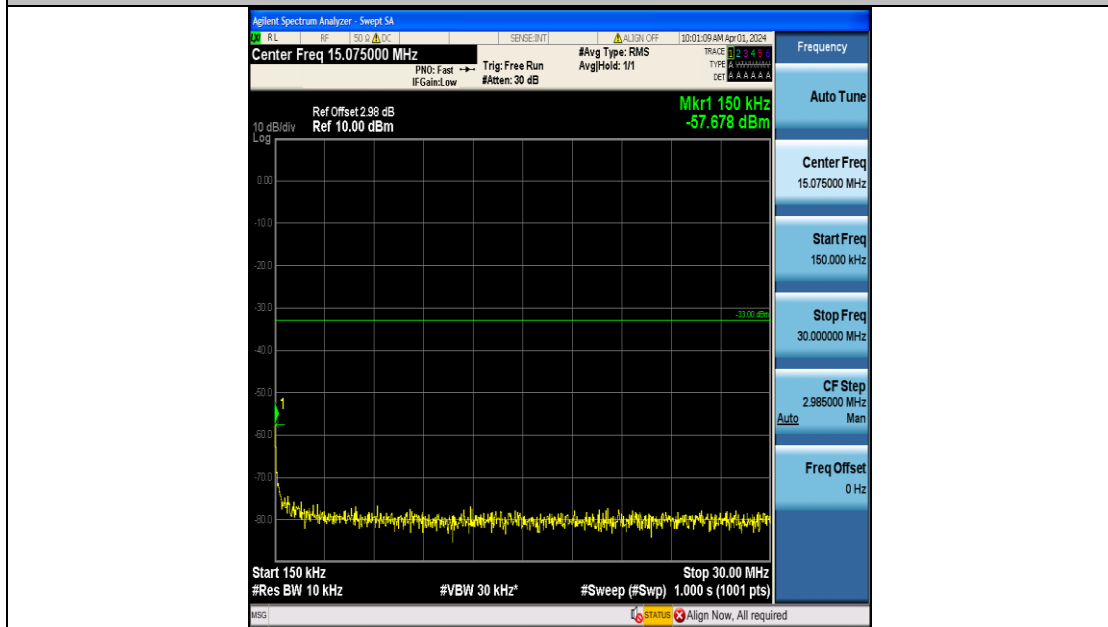

Band2_5MHz_16QAM_19175_25RB#0_0.009~0.15_0.009~0.15

Band2_5MHz_16QAM_19175_25RB#0_0.15~30_0.15~30