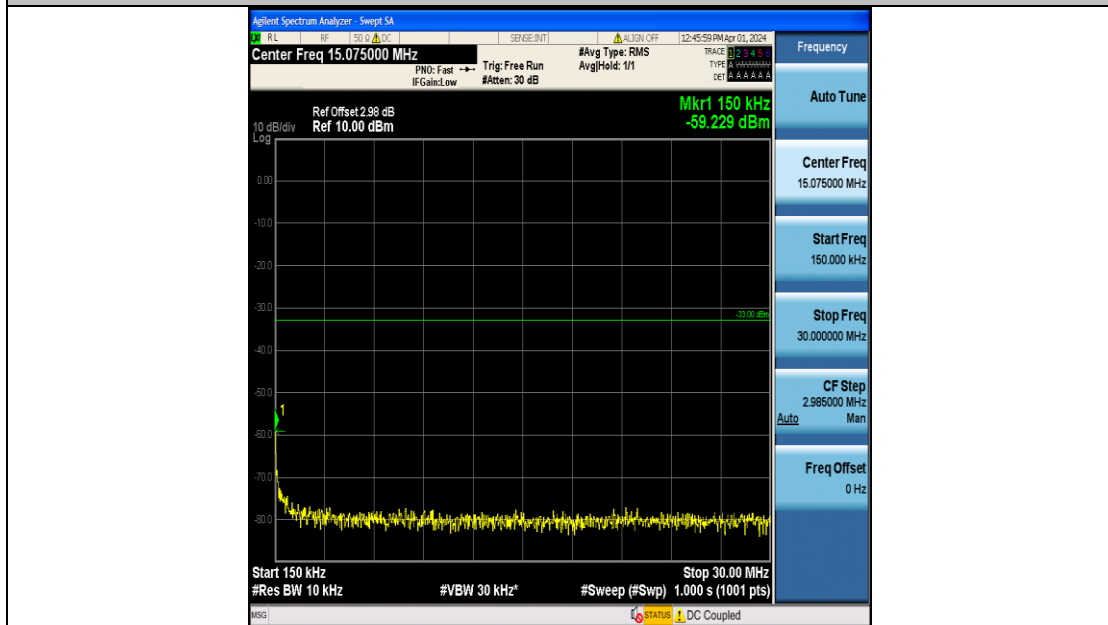

Band2_15MHz_16QAM_18675_75RB#0_0.009~0.15_0.009~0.15

Band2_15MHz_16QAM_18675_75RB#0_0.15~30_0.15~30