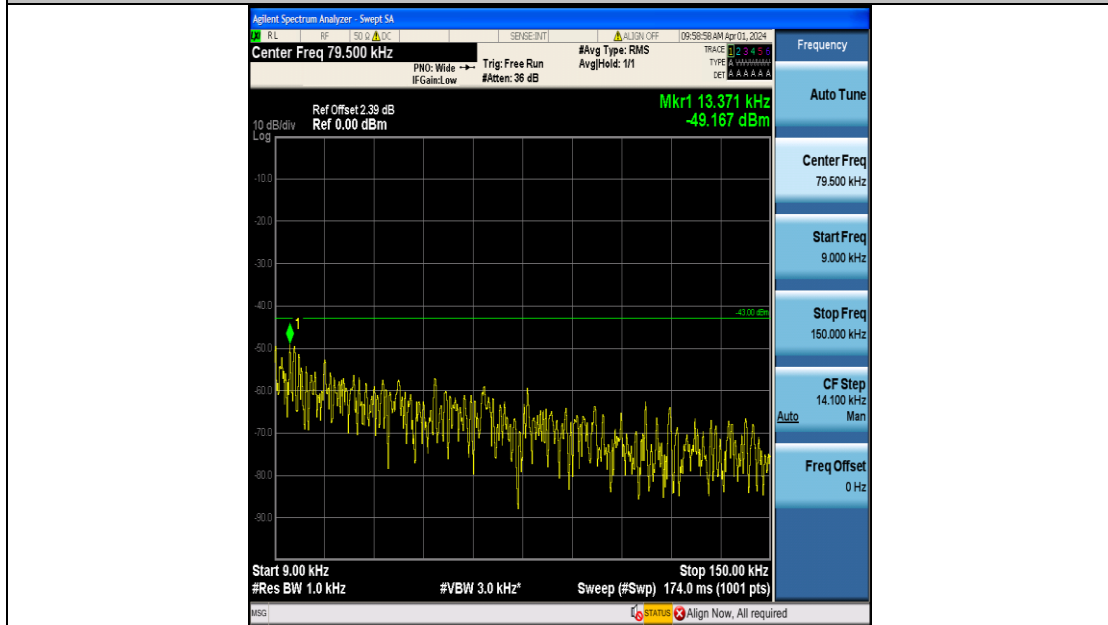

Band2_5MHz_16QAM_18625_25RB#0_3000~20000_3000~20000

Band2_5MHz_QPSK_18900_25RB#0_0.009~0.15_0.009~0.15