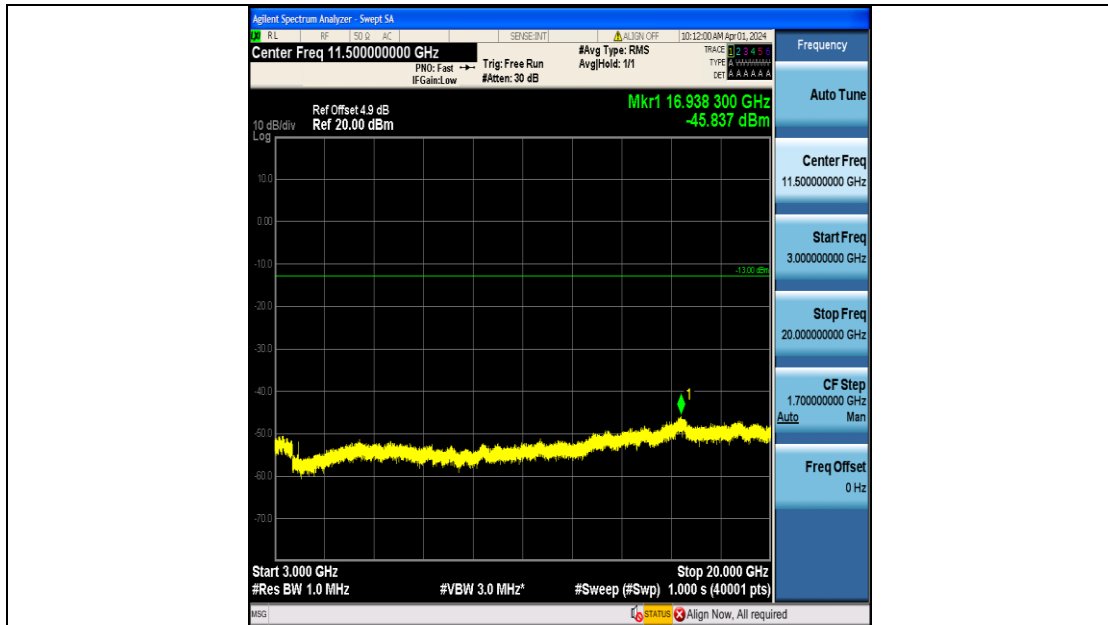

Band2_10MHz_QPSK_19150_50RB#0_3000~20000_3000~20000

Band2_10MHz_16QAM_19150_50RB#0_0.009~0.15_0.009~0.15

Band2_10MHz_16QAM_19150_50RB#0_0.15~30_0.15~30

Band2_10MHz_16QAM_19150_50RB#0_30~1000_30~1000

Band2_10MHz_16QAM_19150_50RB#0_1000~3000_1000~3000