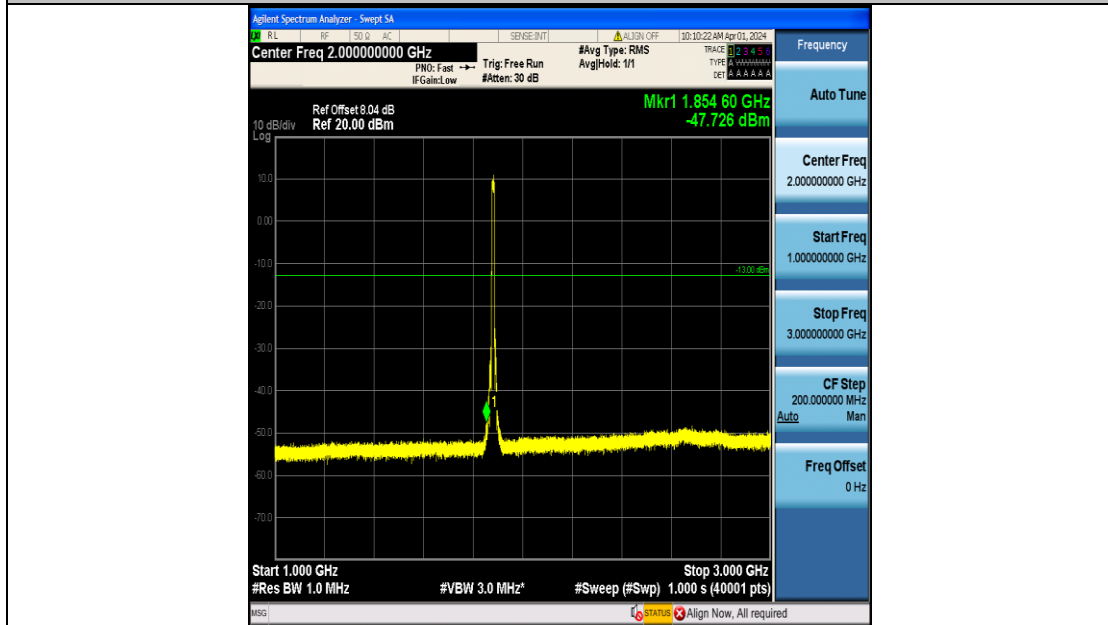

Band2_10MHz_QPSK_18900_50RB#0_3000~20000_3000~20000

Band2_10MHz_16QAM_18900_50RB#0_0.009~0.15_0.009~0.15

Band2_10MHz_16QAM_18900_50RB#0_0.15~30_0.15~30

Band2_10MHz_16QAM_18900_50RB#0_30~1000_30~1000

Band2_10MHz_16QAM_18900_50RB#0_1000~3000_1000~3000