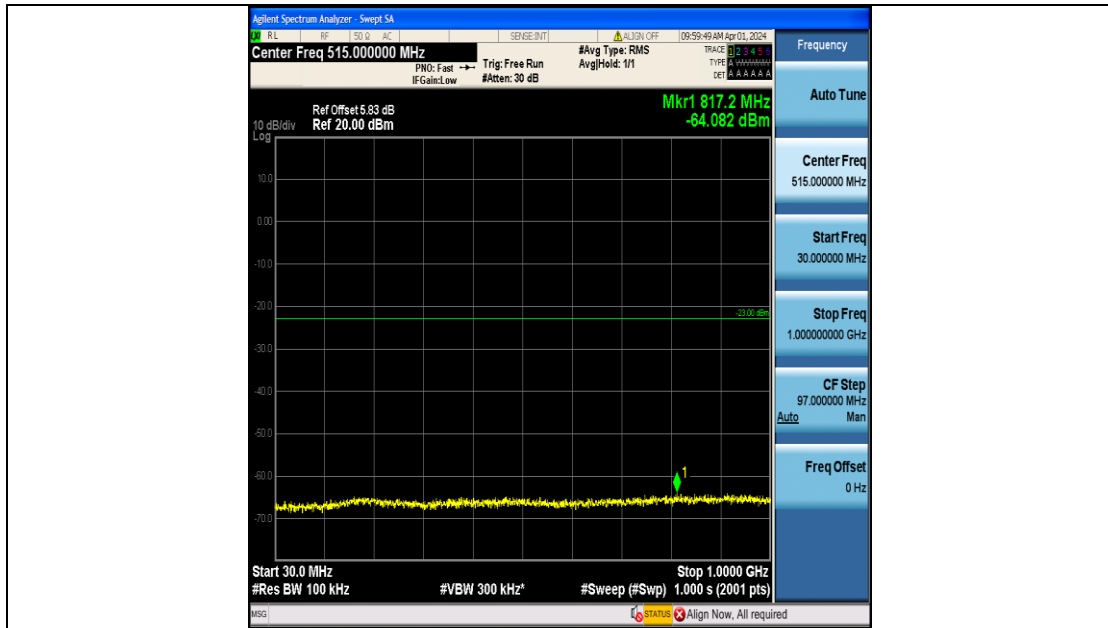

Band2_5MHz_16QAM_18625_25RB#0_3000~20000_3000~20000

Band2_5MHz_QPSK_18900_25RB#0_0.009~0.15_0.009~0.15

Band2_5MHz_QPSK_18900_25RB#0_0.15~30_0.15~30

Band2_5MHz_QPSK_18900_25RB#0_30~1000_30~1000

Band2_5MHz_QPSK_18900_25RB#0_1000~3000_1000~3000

Band2_5MHz_QPSK_18900_25RB#0_3000~20000_3000~20000

Band2_5MHz_16QAM_18900_25RB#0_0.009~0.15_0.009~0.15

Band2_5MHz_16QAM_18900_25RB#0_0.15~30_0.15~30

Band2_5MHz_16QAM_18900_25RB#0_30~1000_30~1000

Band2_5MHz_16QAM_18900_25RB#0_1000~3000_1000~3000