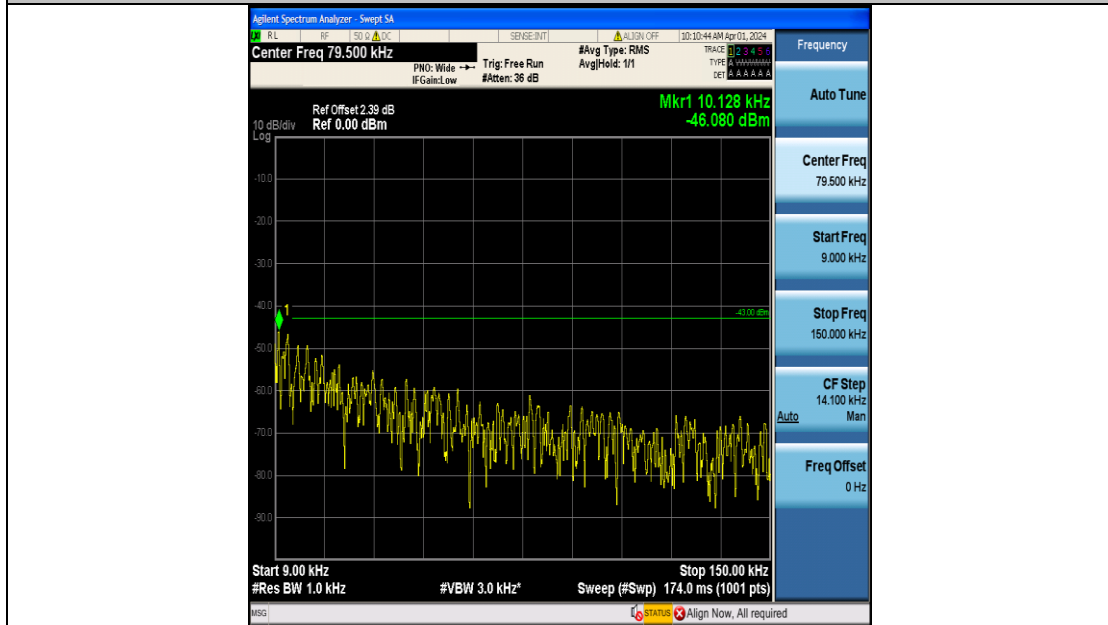

Band2_10MHz_16QAM_18900_50RB#0_3000~20000_3000~20000

Band2_10MHz_QPSK_19150_50RB#0_0.009~0.15_0.009~0.15