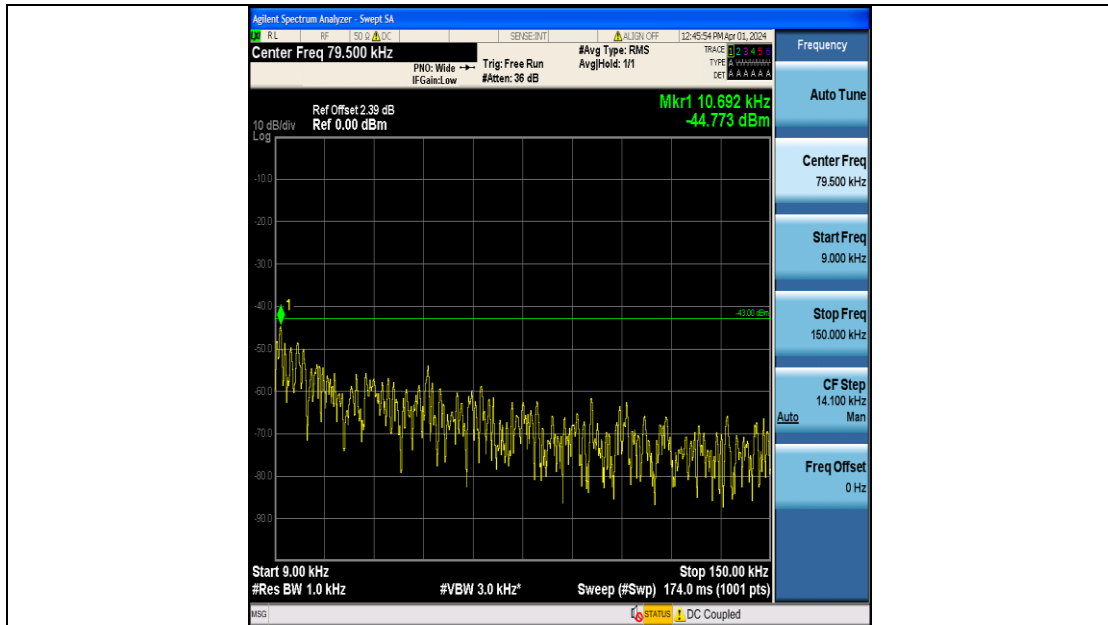

Band2_15MHz_QPSK_18675_75RB#0_3000~20000_3000~20000

Band2_15MHz_16QAM_18675_75RB#0_0.009~0.15_0.009~0.15