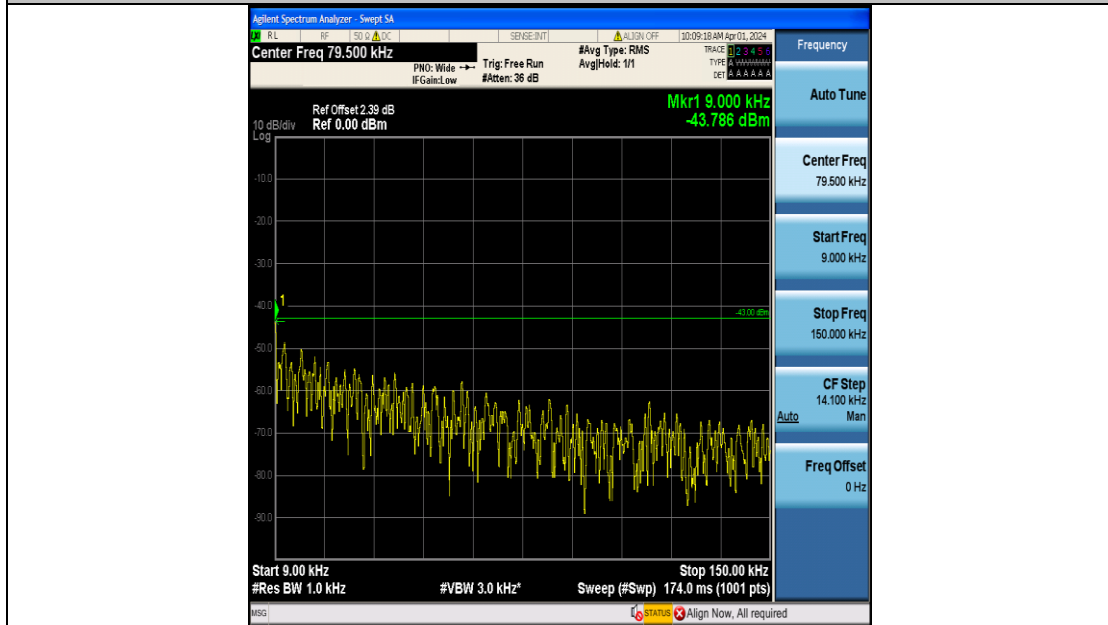

Band2_10MHz_16QAM_18650_50RB#0_3000~20000_3000~20000

Band2_10MHz_QPSK_18900_50RB#0_0.009~0.15_0.009~0.15