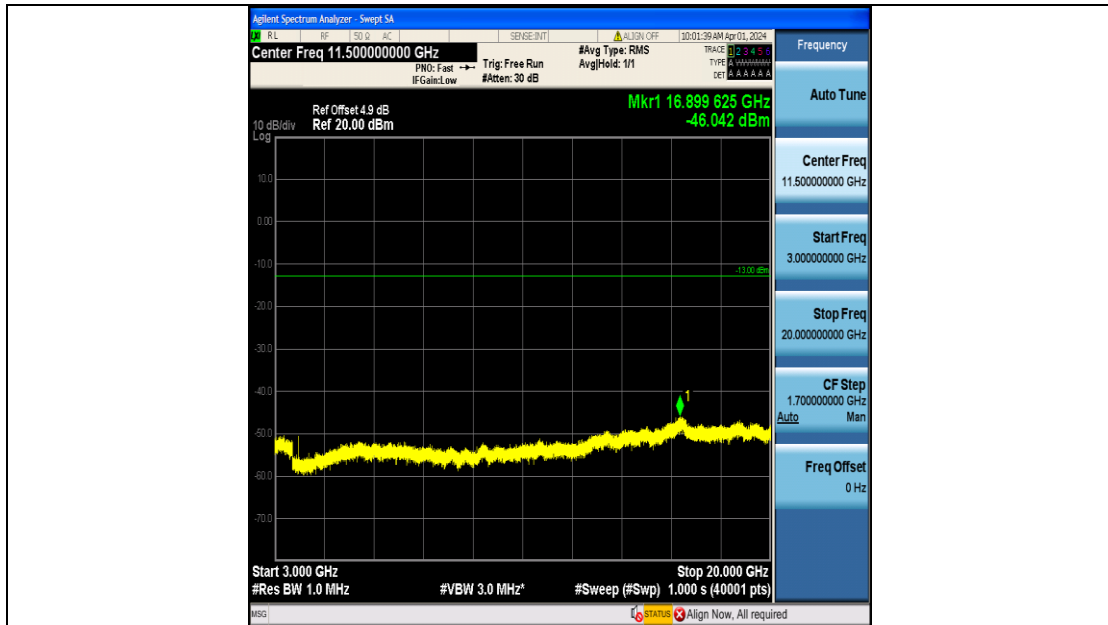

Band2_5MHz_QPSK_19175_25RB#0_3000~20000_3000~20000

Band2_5MHz_16QAM_19175_25RB#0_0.009~0.15_0.009~0.15

Band2_5MHz_16QAM_19175_25RB#0_0.15~30_0.15~30

Band2_5MHz_16QAM_19175_25RB#0_30~1000_30~1000

Band2_5MHz_16QAM_19175_25RB#0_1000~3000_1000~3000