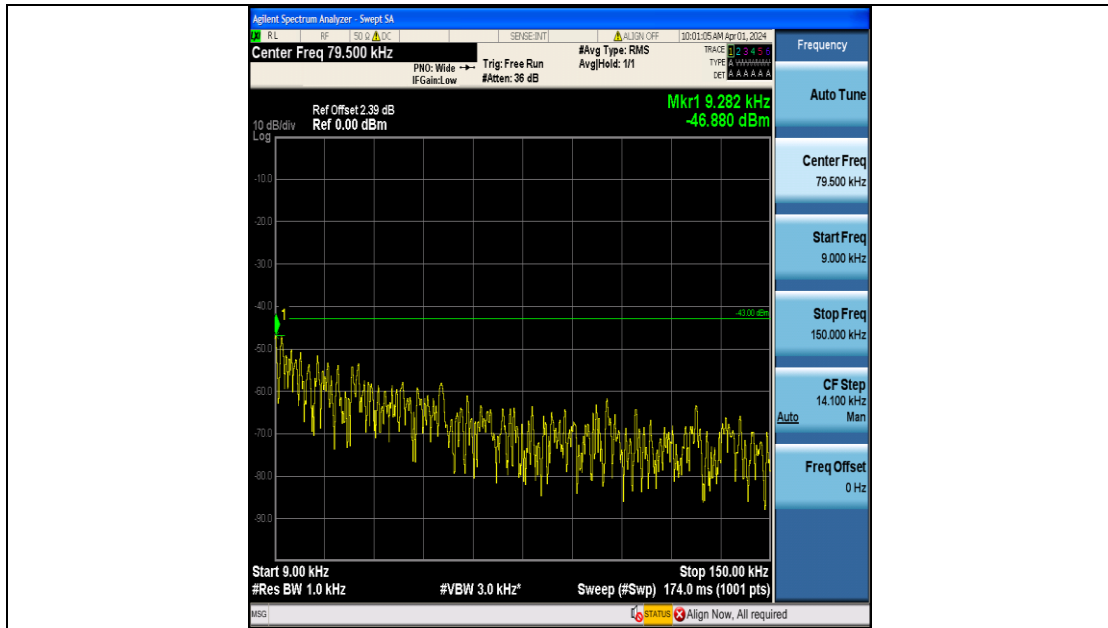

Band2_5MHz_QPSK_19175_25RB#0_3000~20000_3000~20000

Band2_5MHz_16QAM_19175_25RB#0_0.009~0.15_0.009~0.15