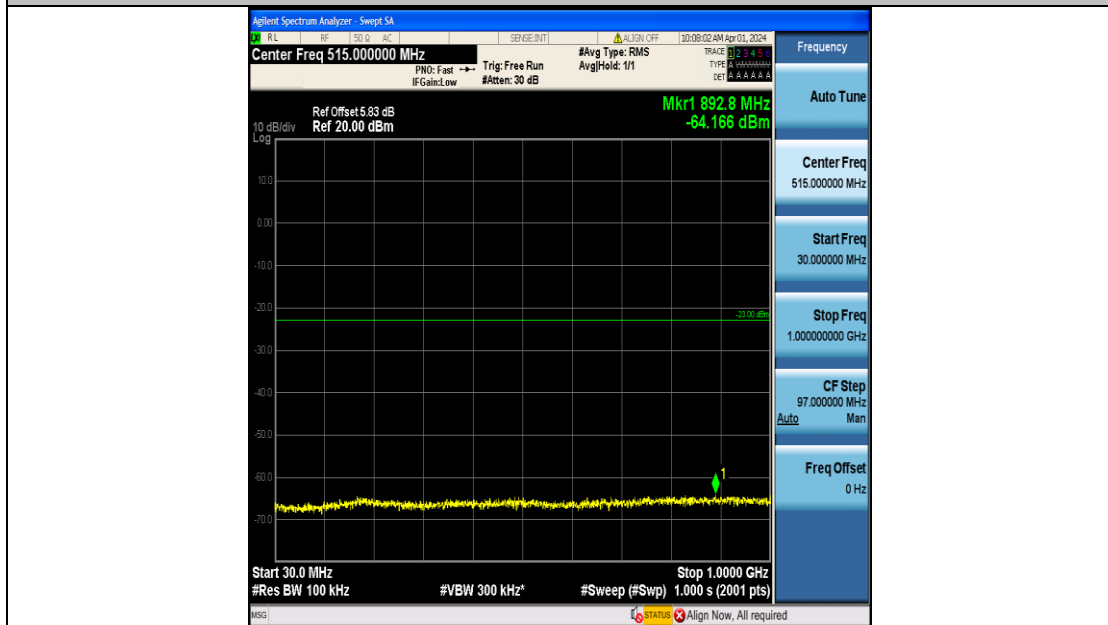

Band2_10MHz_QPSK_18650_50RB#0_0.15~30_0.15~30

Band2_10MHz_QPSK_18650_50RB#0_30~1000_30~1000