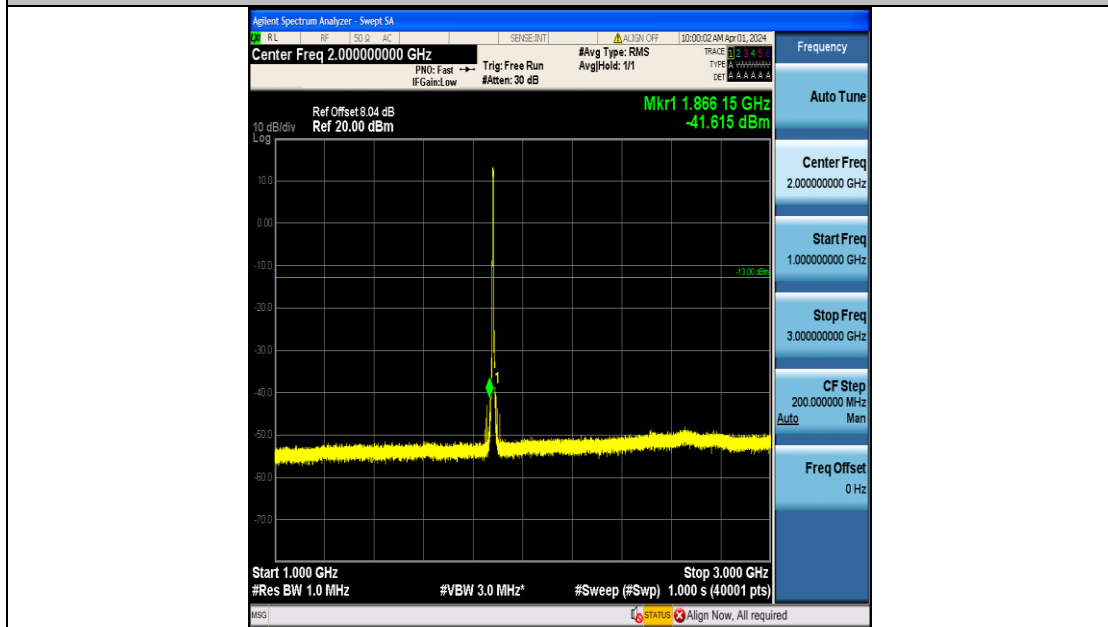

Band2_5MHz_QPSK_18900_25RB#0_3000~20000_3000~20000

Band2_5MHz_16QAM_18900_25RB#0_0.009~0.15_0.009~0.15

Band2_5MHz_16QAM_18900_25RB#0_0.15~30_0.15~30

Band2_5MHz_16QAM_18900_25RB#0_30~1000_30~1000

Band2_5MHz_16QAM_18900_25RB#0_1000~3000_1000~3000