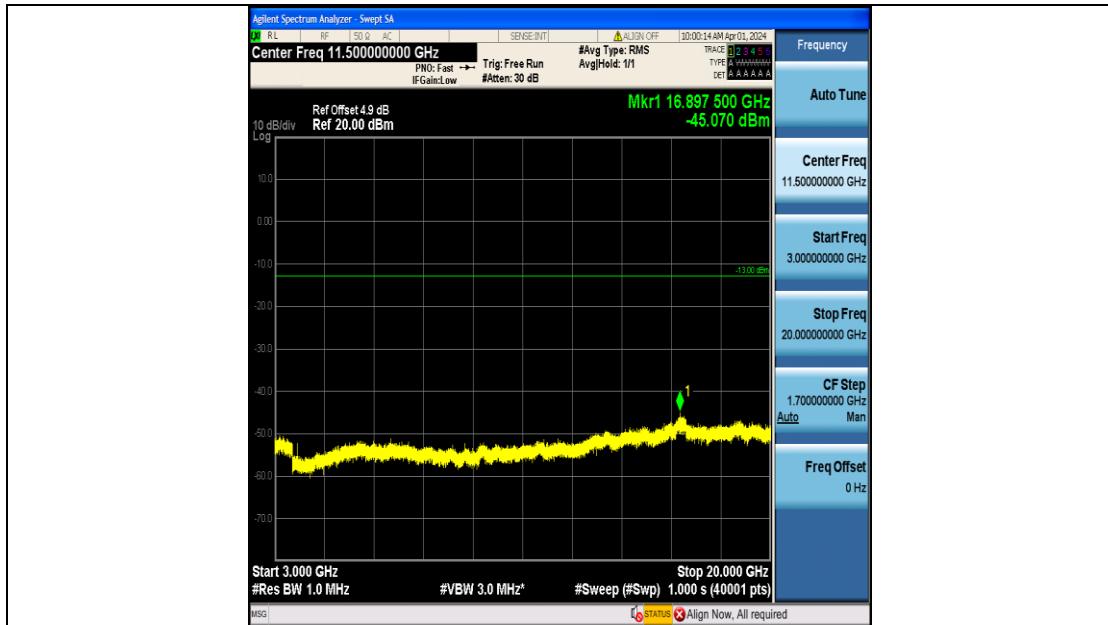

Band2_5MHz_QPSK_18900_25RB#0_3000~20000_3000~20000

Band2_5MHz_16QAM_18900_25RB#0_0.009~0.15_0.009~0.15

Band2_5MHz_16QAM_18900_25RB#0_0.15~30_0.15~30

Band2_5MHz_16QAM_18900_25RB#0_30~1000_30~1000

Band2_5MHz_16QAM_18900_25RB#0_1000~3000_1000~3000