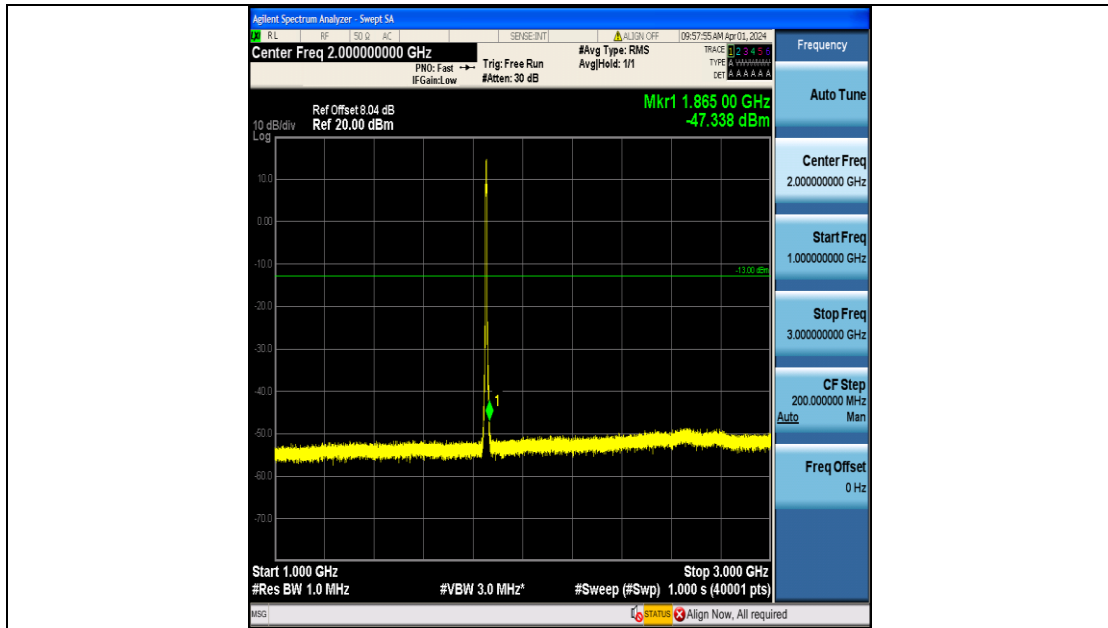

Band2_3MHz_16QAM_19185_15RB#0_3000~20000_3000~20000

Band2_5MHz_QPSK_18625_25RB#0_0.009~0.15_0.009~0.15

Band2_5MHz_QPSK_18625_25RB#0_0.15~30_0.15~30

Band2_5MHz_QPSK_18625_25RB#0_30~1000_30~1000

Band2_5MHz_QPSK_18625_25RB#0_1000~3000_1000~3000