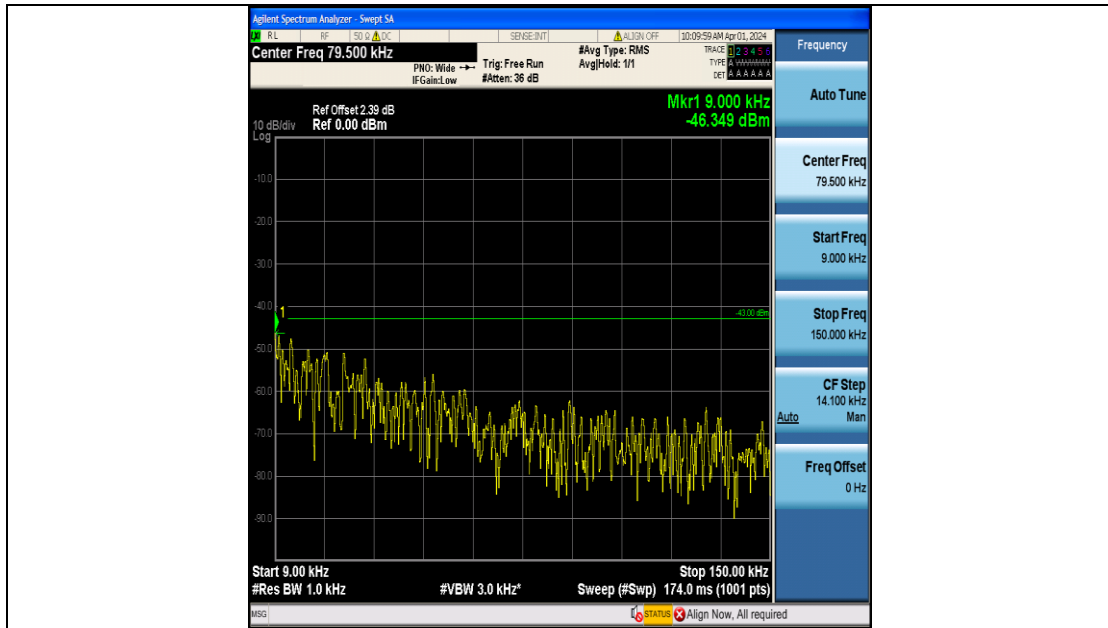

Band2_10MHz_QPSK_18900_50RB#0_3000~20000_3000~20000

Band2_10MHz_16QAM_18900_50RB#0_0.009~0.15_0.009~0.15