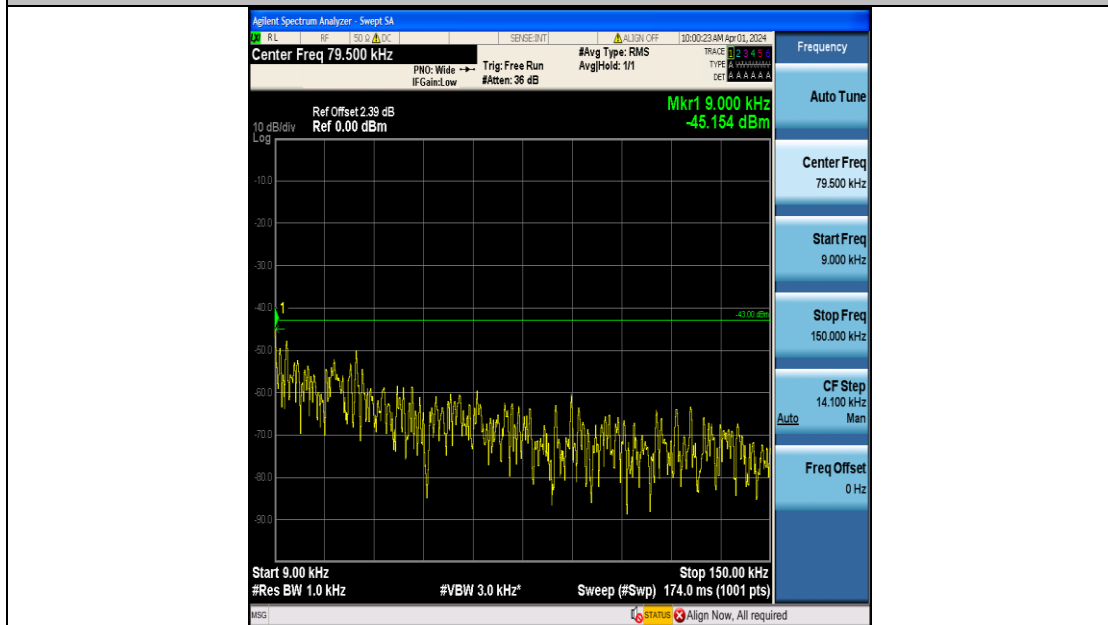

Band2_5MHz_16QAM_18900_25RB#0_3000~20000_3000~20000

Band2_5MHz_QPSK_19175_25RB#0_0.009~0.15_0.009~0.15