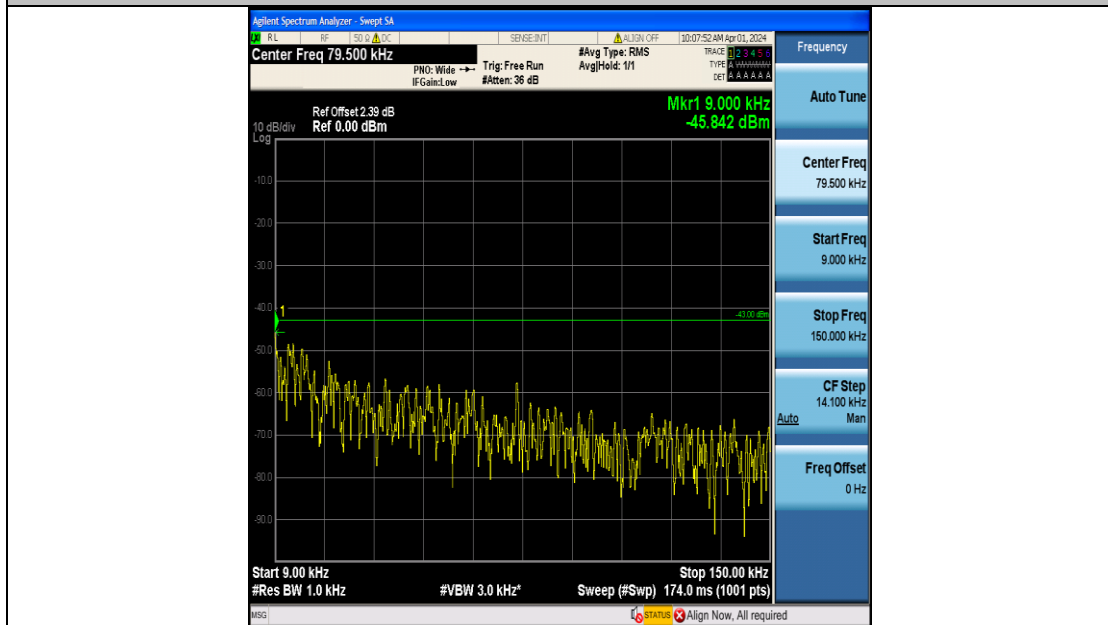

Band2_5MHz_16QAM_19175_25RB#0_3000~20000_3000~20000

Band2_10MHz_QPSK_18650_50RB#0_0.009~0.15_0.009~0.15