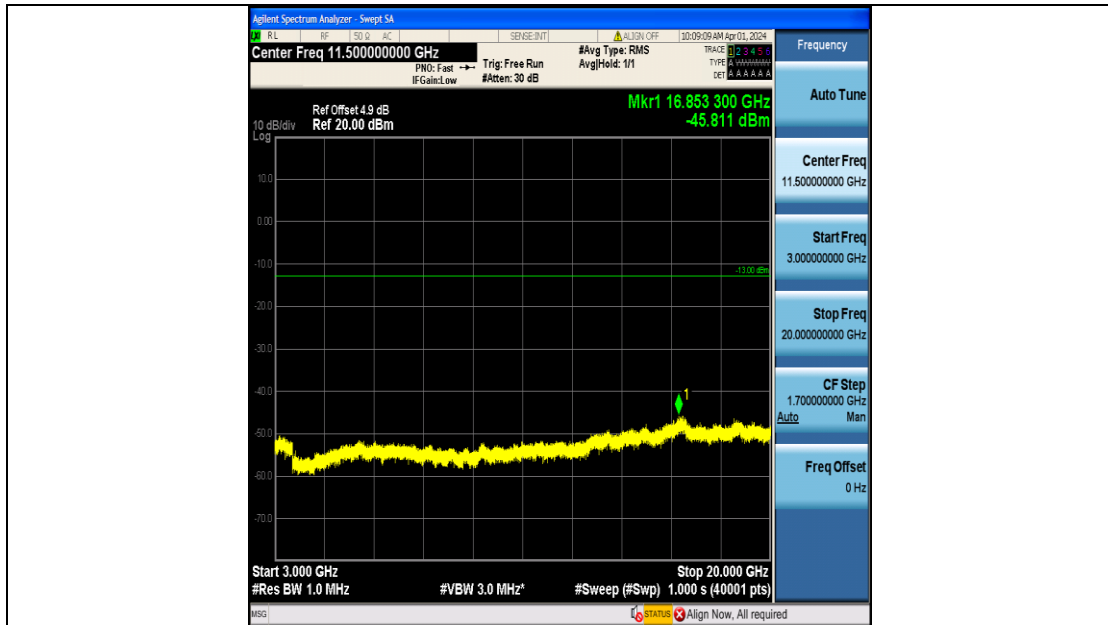

Band2_10MHz_QPSK_18650_50RB#0_3000~20000_3000~20000

Band2_10MHz_16QAM_18650_50RB#0_0.009~0.15_0.009~0.15

Band2_10MHz_16QAM_18650_50RB#0_0.15~30_0.15~30

Band2_10MHz_16QAM_18650_50RB#0_30~1000_30~1000

Band2_10MHz_16QAM_18650_50RB#0_1000~3000_1000~3000