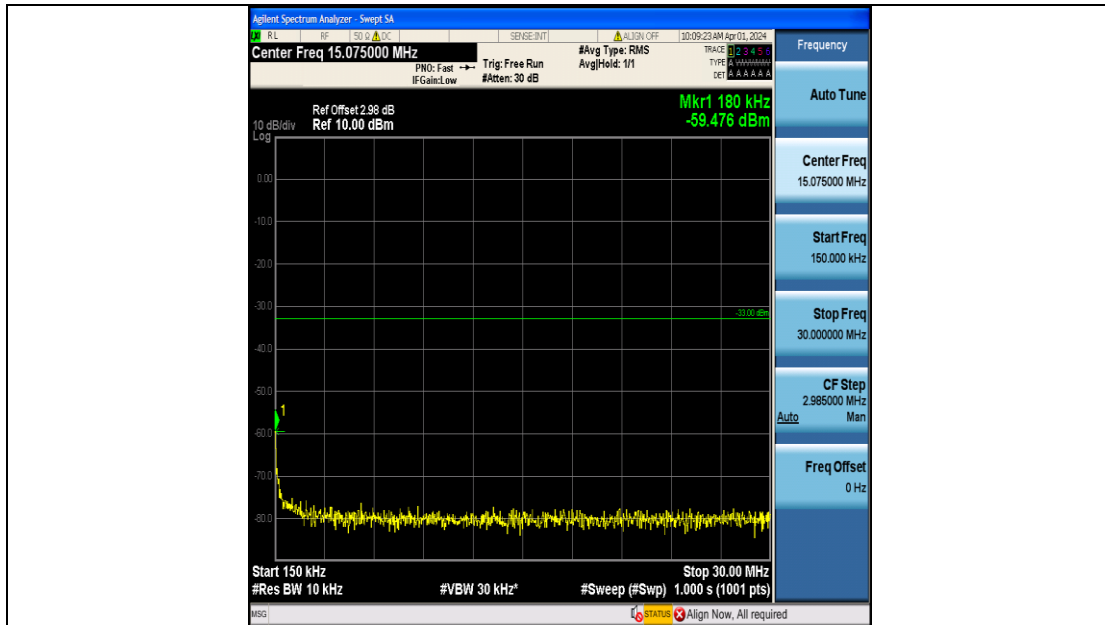

Band2_10MHz_QPSK_18900_50RB#0_0.009~0.15_0.009~0.15

Band2_10MHz_QPSK_18900_50RB#0_0.15~30_0.15~30