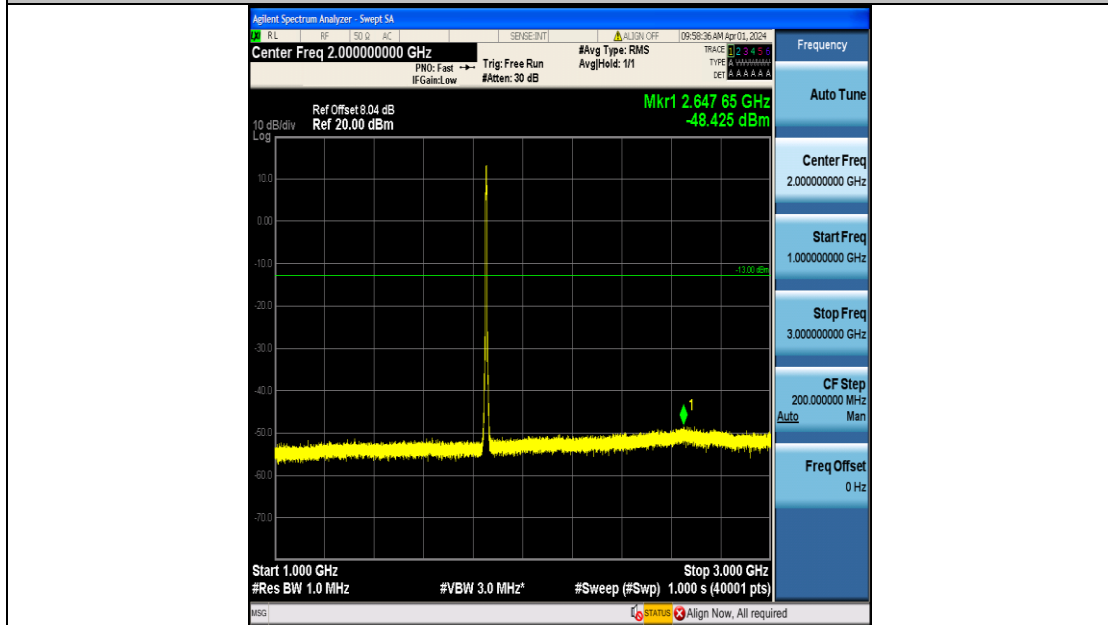

Band2_5MHz_QPSK_18625_25RB#0_3000~20000_3000~20000

Band2_5MHz_16QAM_18625_25RB#0_0.009~0.15_0.009~0.15

Band2_5MHz_16QAM_18625_25RB#0_0.15~30_0.15~30

Band2_5MHz_16QAM_18625_25RB#0_30~1000_30~1000

Band2_5MHz_16QAM_18625_25RB#0_1000~3000_1000~3000