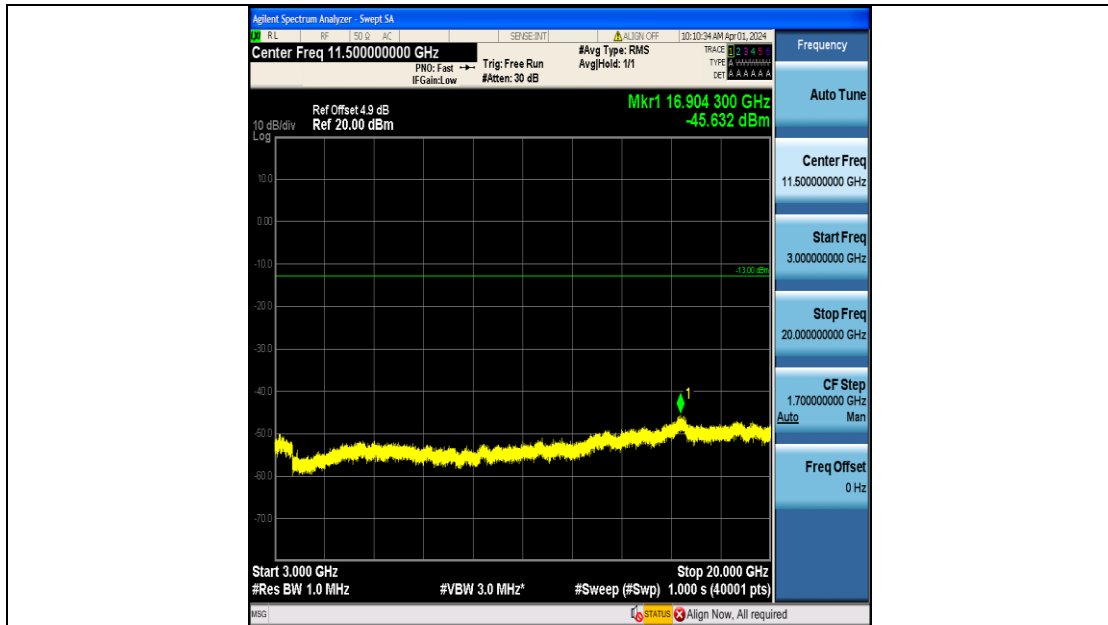

Band2_10MHz_QPSK_18900_50RB#0_3000~20000_3000~20000

Band2_10MHz_16QAM_18900_50RB#0_0.009~0.15_0.009~0.15

Band2_10MHz_16QAM_18900_50RB#0_0.15~30_0.15~30

Band2_10MHz_16QAM_18900_50RB#0_30~1000_30~1000

Band2_10MHz_16QAM_18900_50RB#0_1000~3000_1000~3000