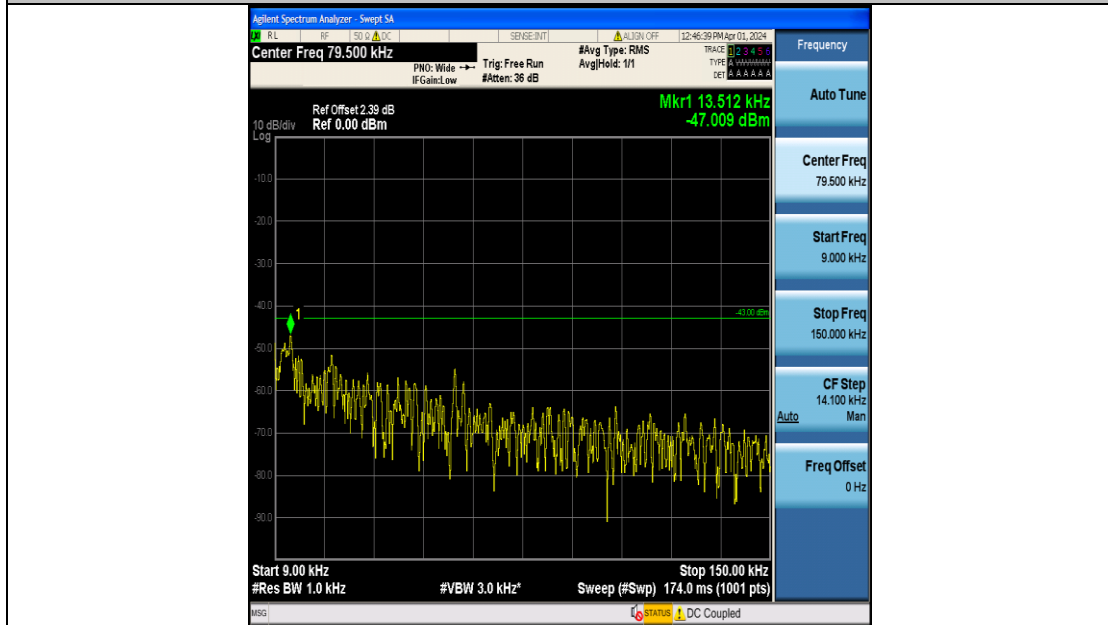

Band2_15MHz_16QAM_18675_75RB#0_3000~20000_3000~20000

Band2_15MHz_QPSK_18900_75RB#0_0.009~0.15_0.009~0.15