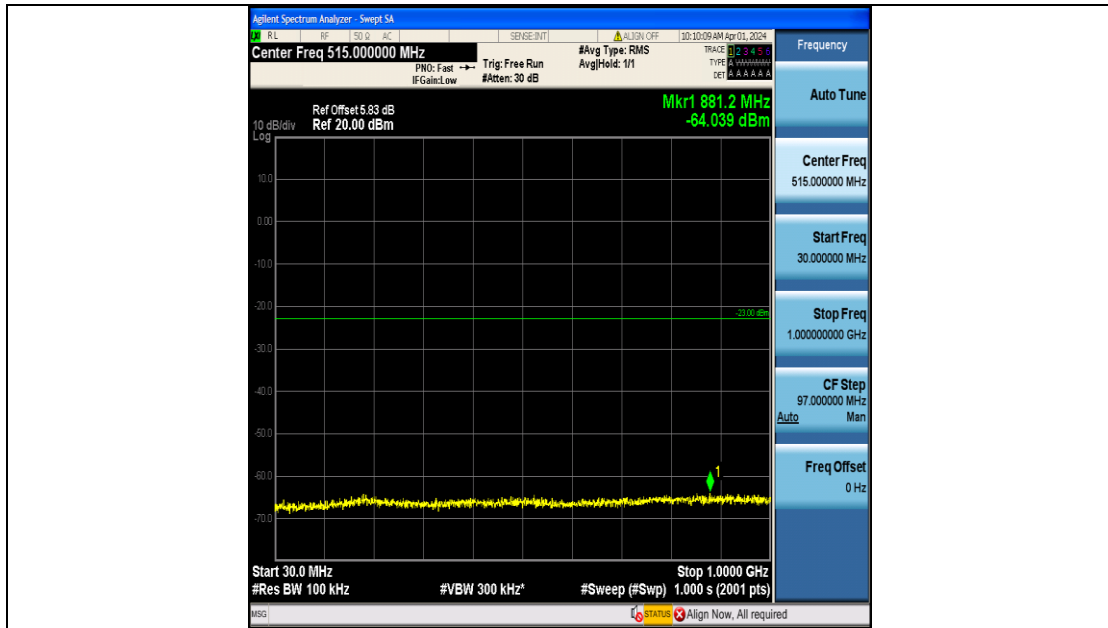

Band2_10MHz_16QAM_18900_50RB#0_0.15~30_0.15~30

Band2_10MHz_16QAM_18900_50RB#0_30~1000_30~1000