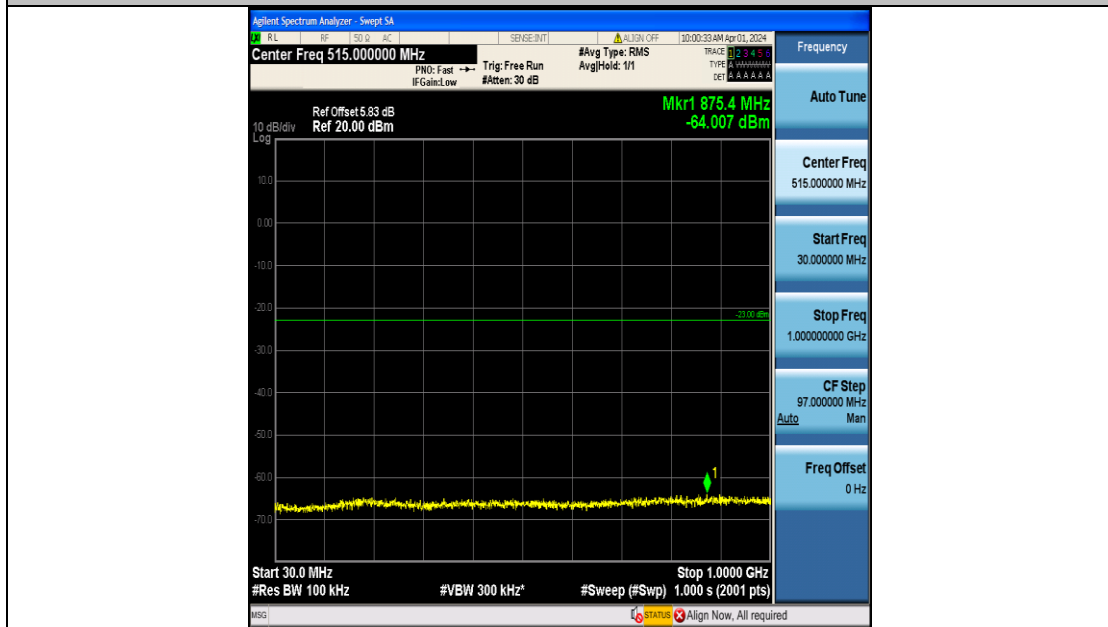

Band2_5MHz_QPSK_19175_25RB#0_0.15~30_0.15~30

Band2_5MHz_QPSK_19175_25RB#0_30~1000_30~1000