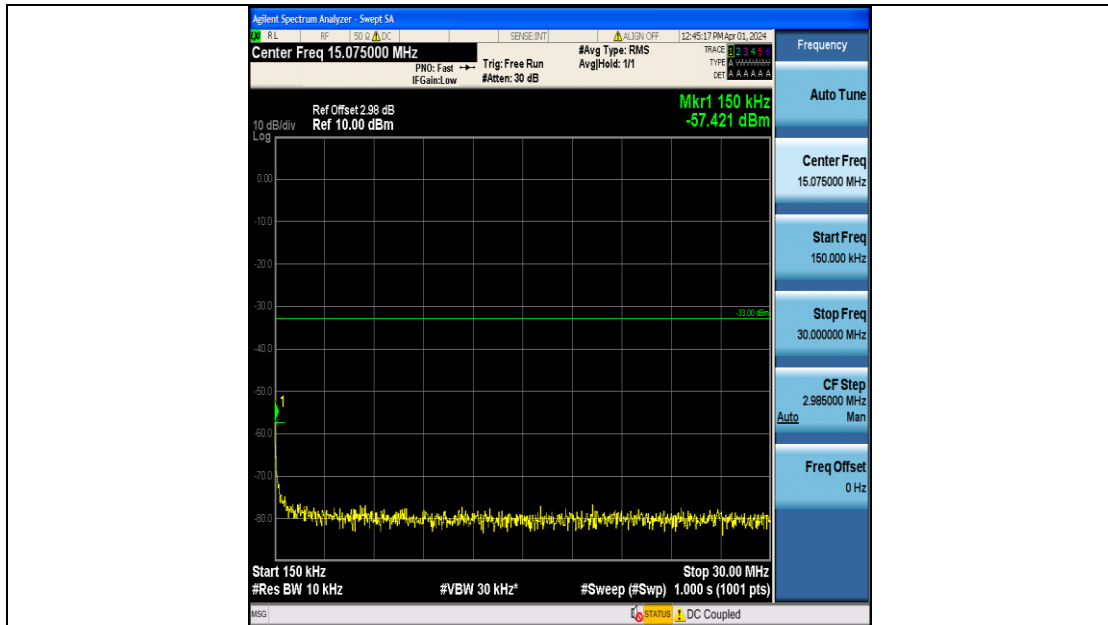

Band2_15MHz_QPSK_18675_75RB#0_0.009~0.15_0.009~0.15

Band2_15MHz_QPSK_18675_75RB#0_0.15~30_0.15~30