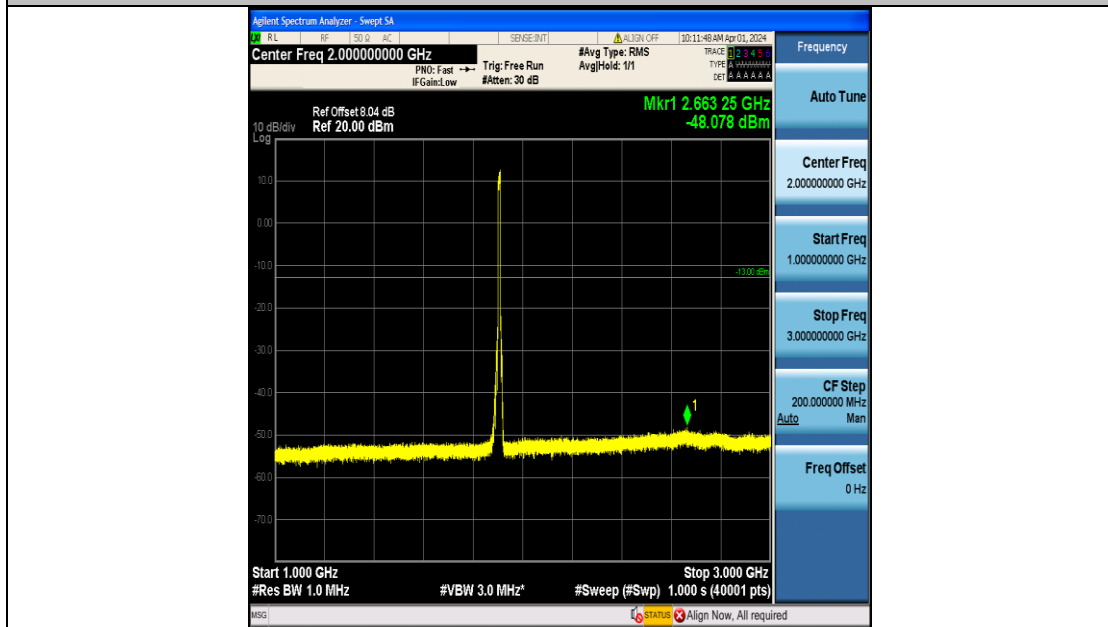

Band2_10MHz_QPSK_19150_50RB#0_3000~20000_3000~20000

Band2_10MHz_16QAM_19150_50RB#0_0.009~0.15_0.009~0.15

Band2_10MHz_16QAM_19150_50RB#0_0.15~30_0.15~30

Band2_10MHz_16QAM_19150_50RB#0_30~1000_30~1000

Band2_10MHz_16QAM_19150_50RB#0_1000~3000_1000~3000