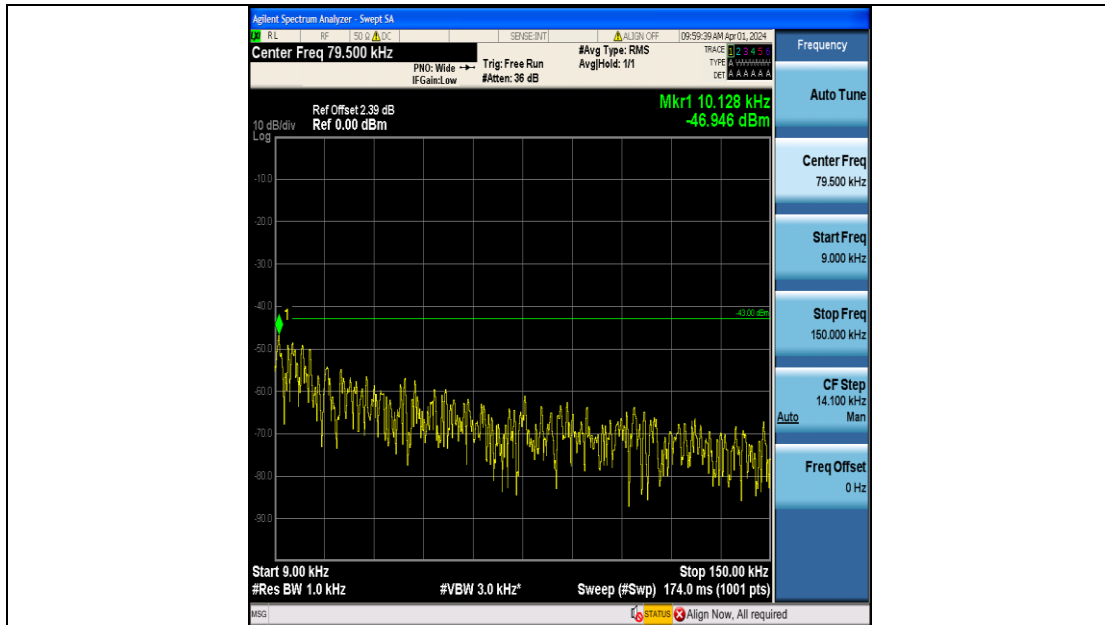

Band2_5MHz_QPSK_18900_25RB#0_3000~20000_3000~20000

Band2_5MHz_16QAM_18900_25RB#0_0.009~0.15_0.009~0.15