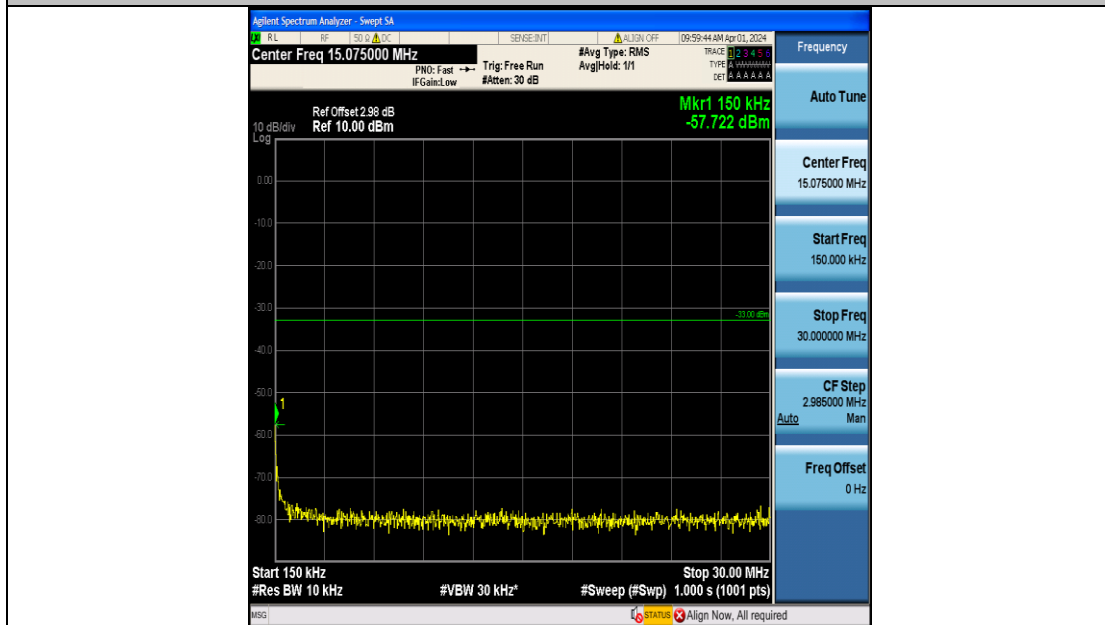

Band2_5MHz_16QAM_18900_25RB#0_0.009~0.15_0.009~0.15

Band2_5MHz_16QAM_18900_25RB#0_0.15~30_0.15~30