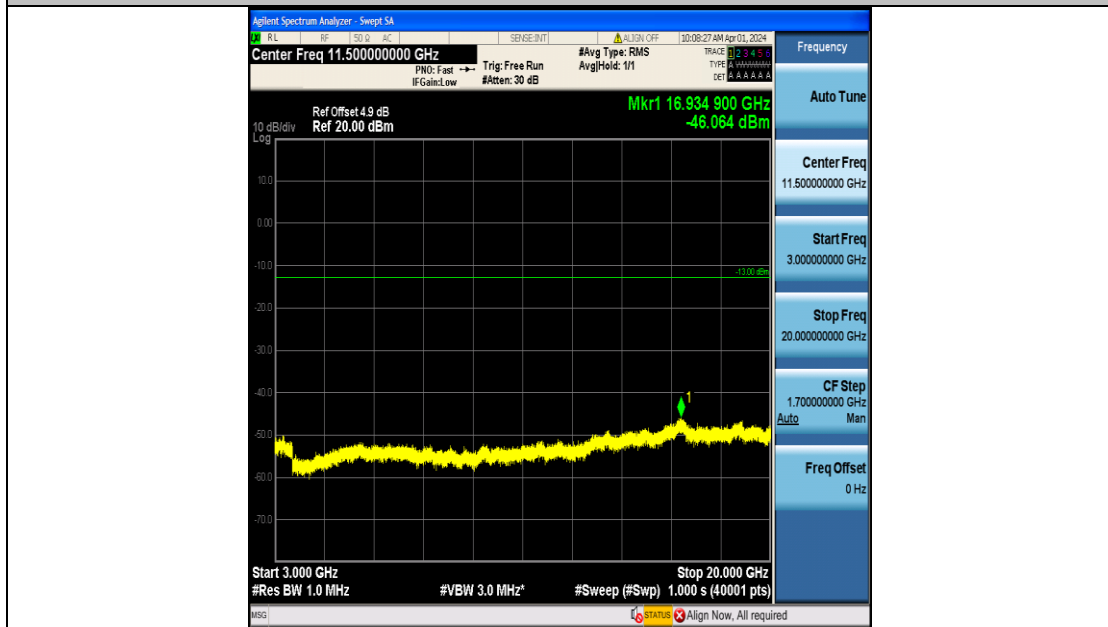

Band2_5MHz_16QAM_19175_25RB#0_3000~20000_3000~20000

Band2_10MHz_QPSK_18650_50RB#0_0.009~0.15_0.009~0.15

Band2_10MHz_QPSK_18650_50RB#0_0.15~30_0.15~30

Band2_10MHz_QPSK_18650_50RB#0_30~1000_30~1000

Band2_10MHz_QPSK_18650_50RB#0_1000~3000_1000~3000