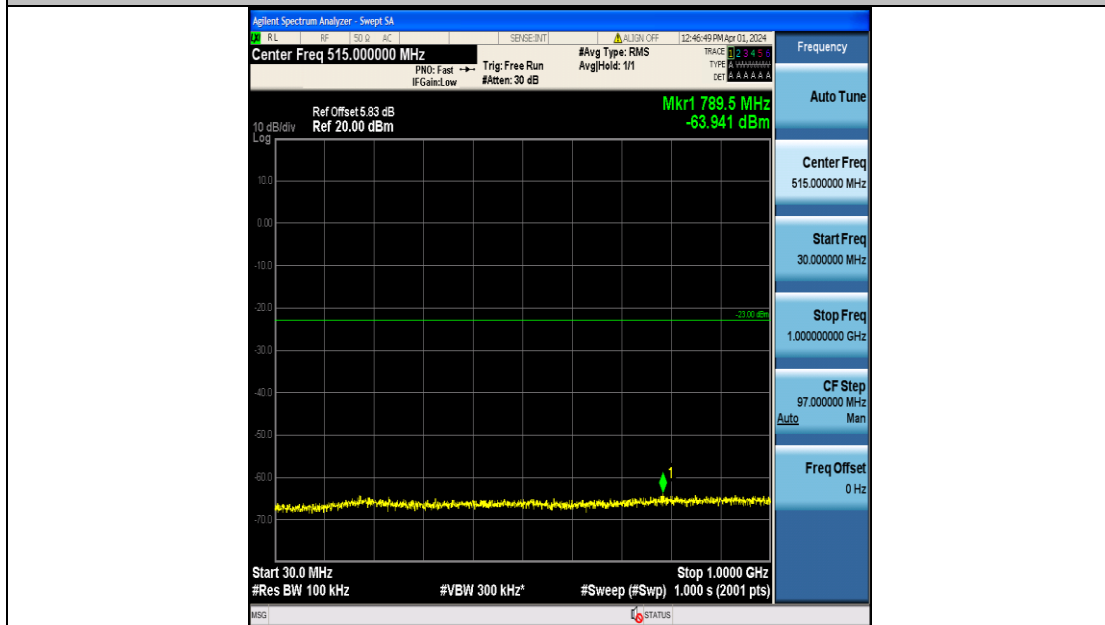

Band2_15MHz_QPSK_18900_75RB#0_0.15~30_0.15~30

Band2_15MHz_QPSK_18900_75RB#0_30~1000_30~1000