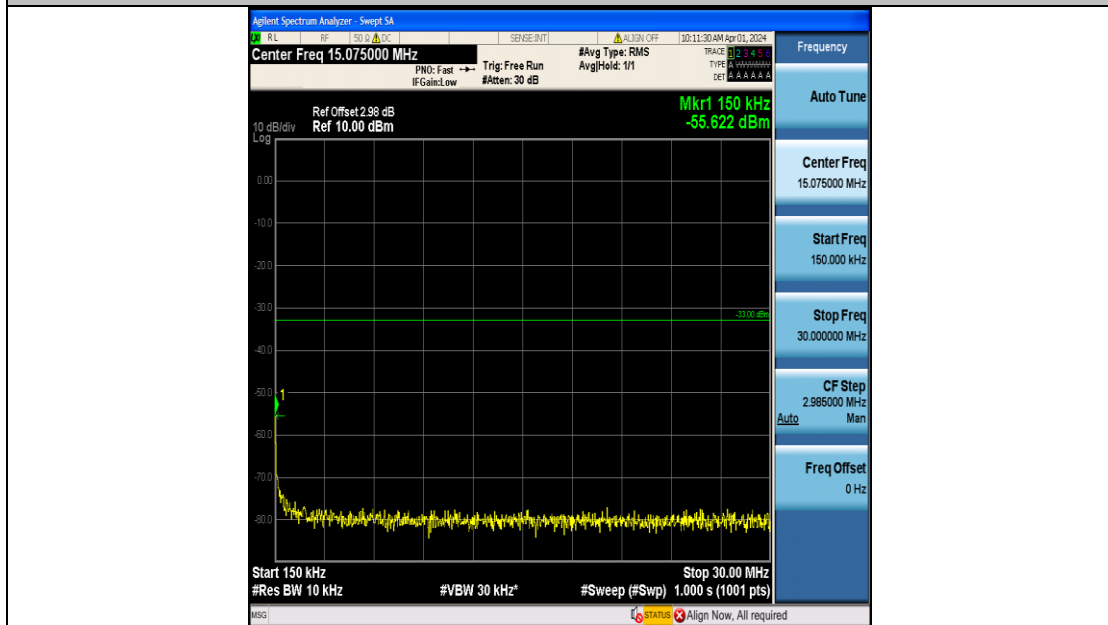

Band2_10MHz_16QAM_19150_50RB#0_0.009~0.15_0.009~0.15

Band2_10MHz_16QAM_19150_50RB#0_0.15~30_0.15~30