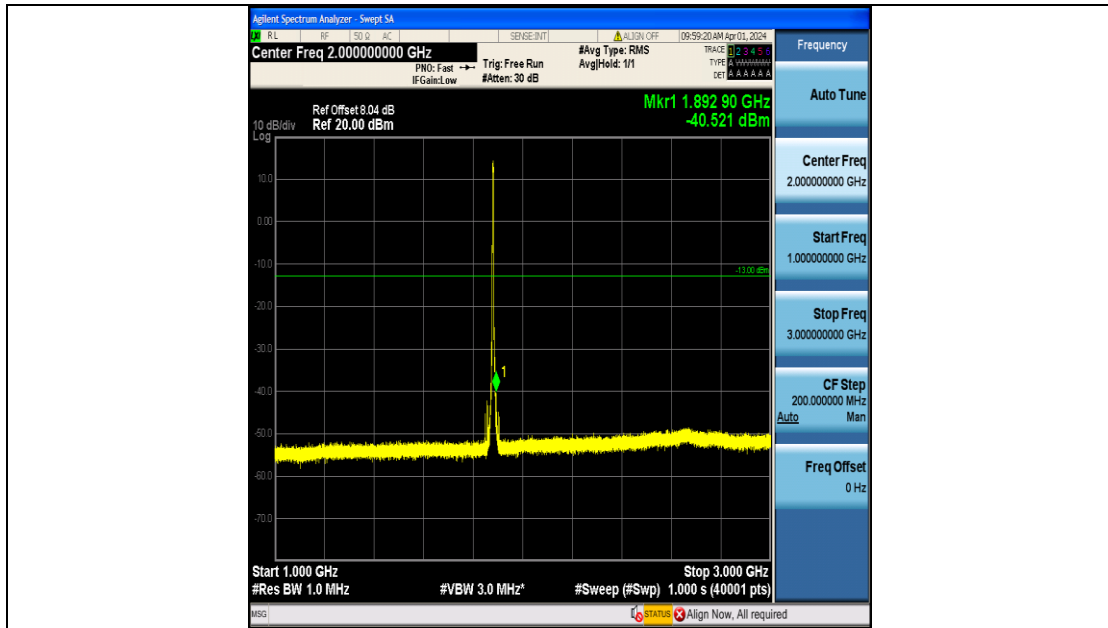

Band2_5MHz_16QAM_18625_25RB#0_3000~20000_3000~20000

Band2_5MHz_QPSK_18900_25RB#0_0.009~0.15_0.009~0.15

Band2_5MHz_QPSK_18900_25RB#0_0.15~30_0.15~30

Band2_5MHz_QPSK_18900_25RB#0_30~1000_30~1000

Band2_5MHz_QPSK_18900_25RB#0_1000~3000_1000~3000