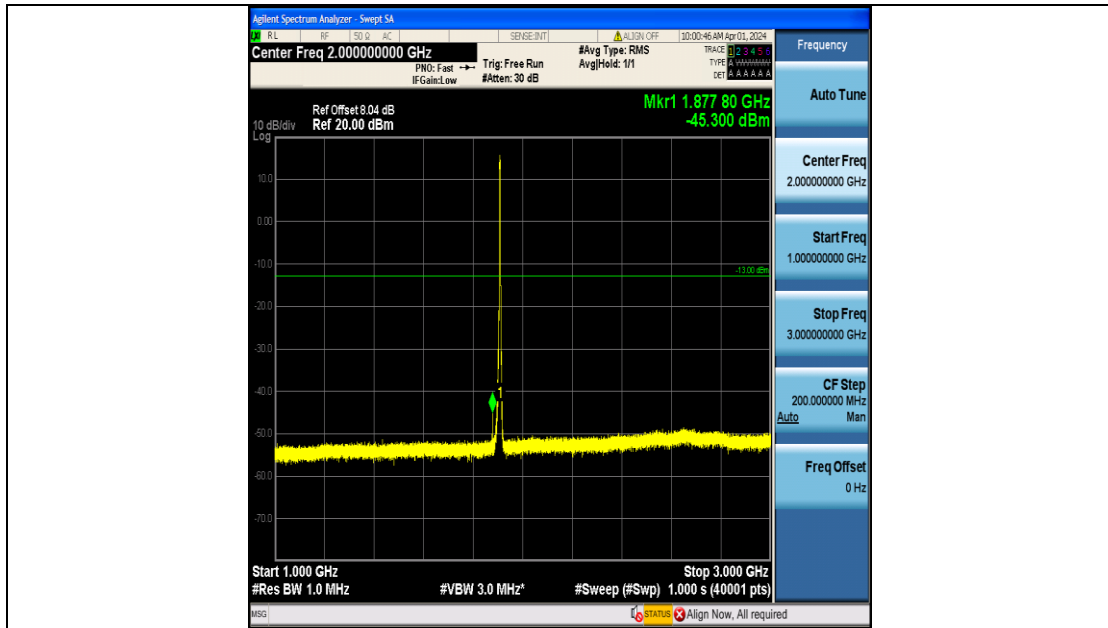

Band2_5MHz_16QAM_18900_25RB#0_3000~20000_3000~20000

Band2_5MHz_QPSK_19175_25RB#0_0.009~0.15_0.009~0.15

Band2_5MHz_QPSK_19175_25RB#0_0.15~30_0.15~30

Band2_5MHz_QPSK_19175_25RB#0_30~1000_30~1000

Band2_5MHz_QPSK_19175_25RB#0_1000~3000_1000~3000