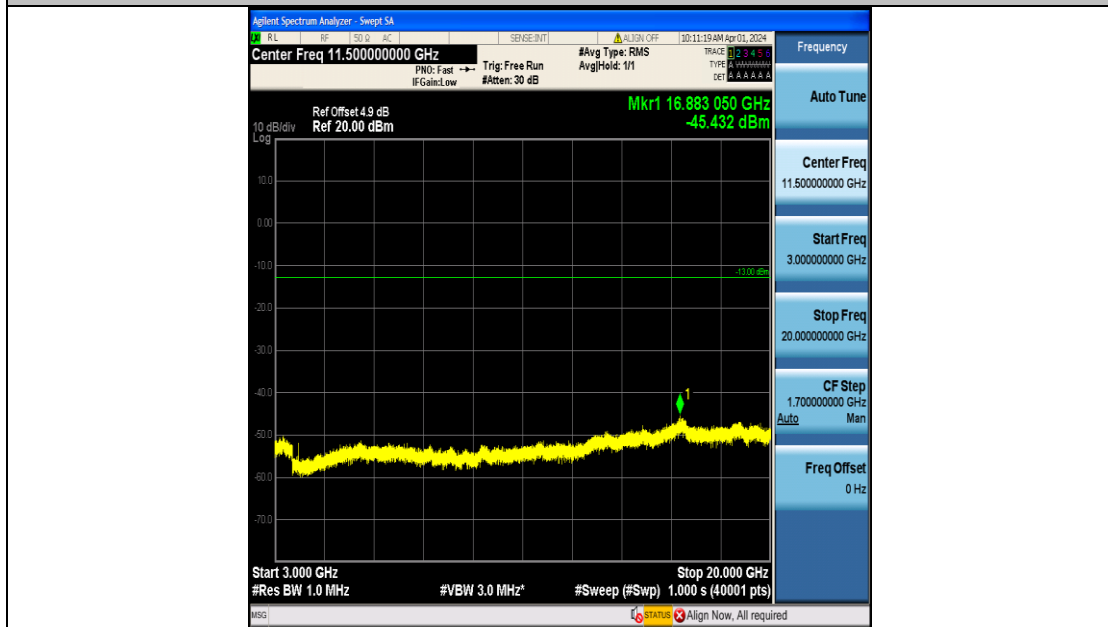

Band2_10MHz_16QAM_18900_50RB#0_3000~20000_3000~20000

Band2_10MHz_QPSK_19150_50RB#0_0.009~0.15_0.009~0.15

Band2_10MHz_QPSK_19150_50RB#0_0.15~30_0.15~30

Band2_10MHz_QPSK_19150_50RB#0_30~1000_30~1000

Band2_10MHz_QPSK_19150_50RB#0_1000~3000_1000~3000