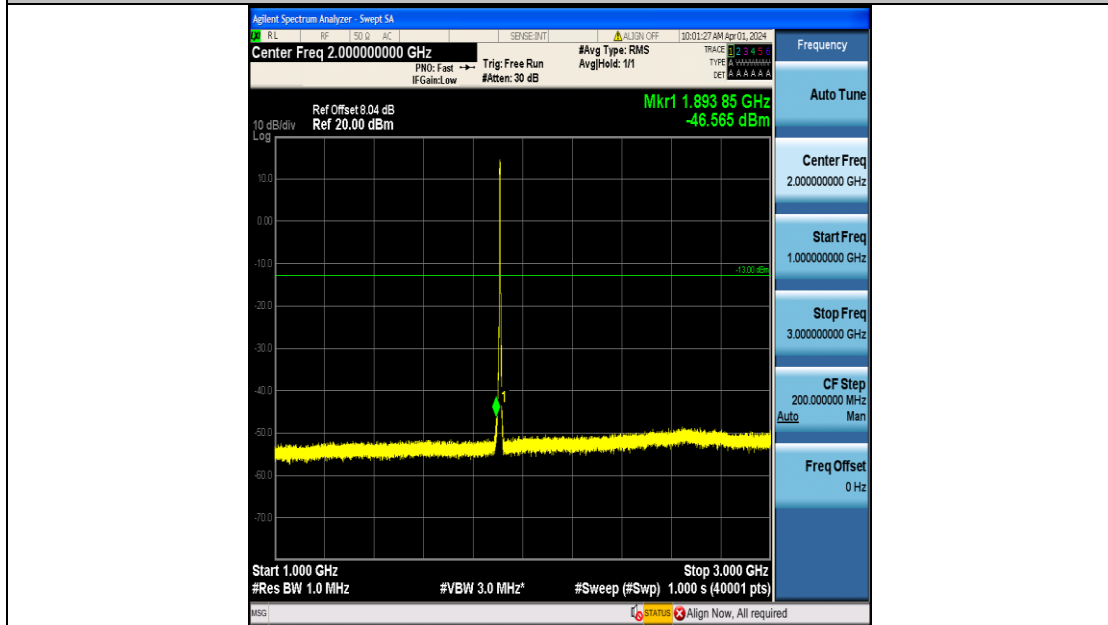

Band2_5MHz_QPSK_19175_25RB#0_3000~20000_3000~20000

Band2_5MHz_16QAM_19175_25RB#0_0.009~0.15_0.009~0.15

Band2_5MHz_16QAM_19175_25RB#0_0.15~30_0.15~30

Band2_5MHz_16QAM_19175_25RB#0_30~1000_30~1000

Band2_5MHz_16QAM_19175_25RB#0_1000~3000_1000~3000