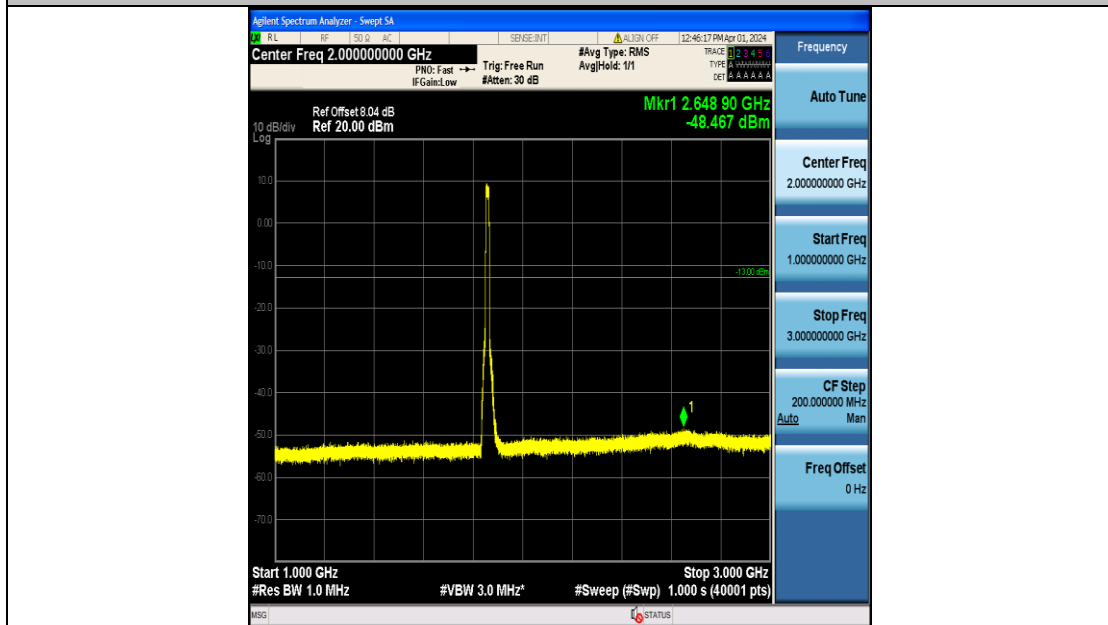

Band2_15MHz_QPSK_18675_75RB#0_3000~20000_3000~20000

Band2_15MHz_16QAM_18675_75RB#0_0.009~0.15_0.009~0.15

Band2_15MHz_16QAM_18675_75RB#0_0.15~30_0.15~30

Band2_15MHz_16QAM_18675_75RB#0_30~1000_30~1000

Band2_15MHz_16QAM_18675_75RB#0_1000~3000_1000~3000