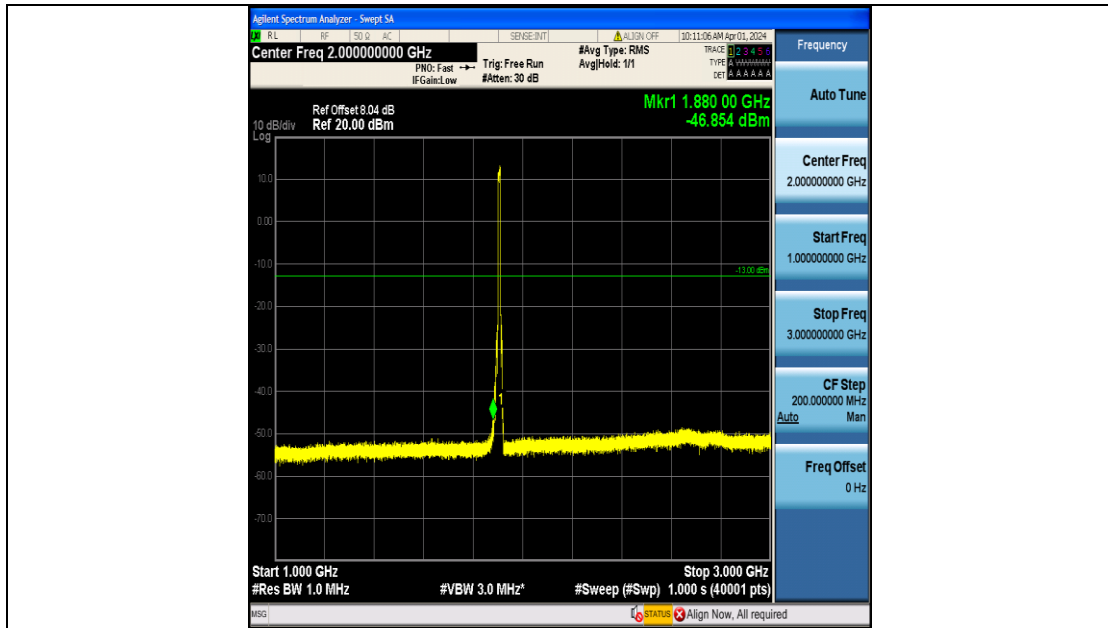

Band2_10MHz_16QAM_18900_50RB#0_3000~20000_3000~20000

Band2_10MHz_QPSK_19150_50RB#0_0.009~0.15_0.009~0.15

Band2_10MHz_QPSK_19150_50RB#0_0.15~30_0.15~30

Band2_10MHz_QPSK_19150_50RB#0_30~1000_30~1000

Band2_10MHz_QPSK_19150_50RB#0_1000~3000_1000~3000