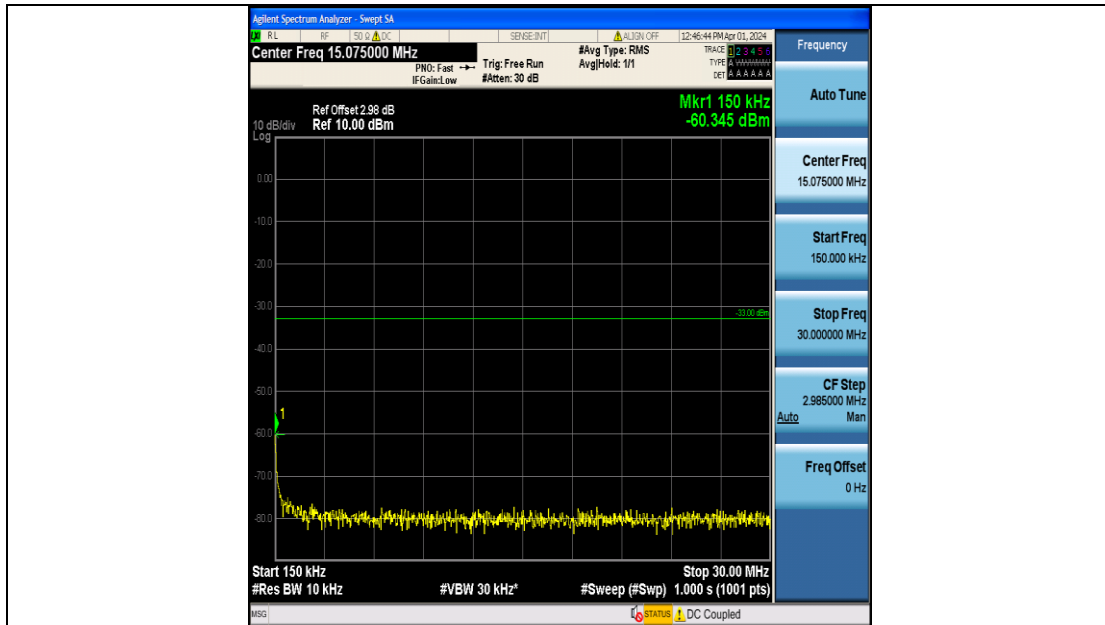

Band2_15MHz_QPSK_18900_75RB#0_0.009~0.15_0.009~0.15

Band2_15MHz_QPSK_18900_75RB#0_0.15~30_0.15~30