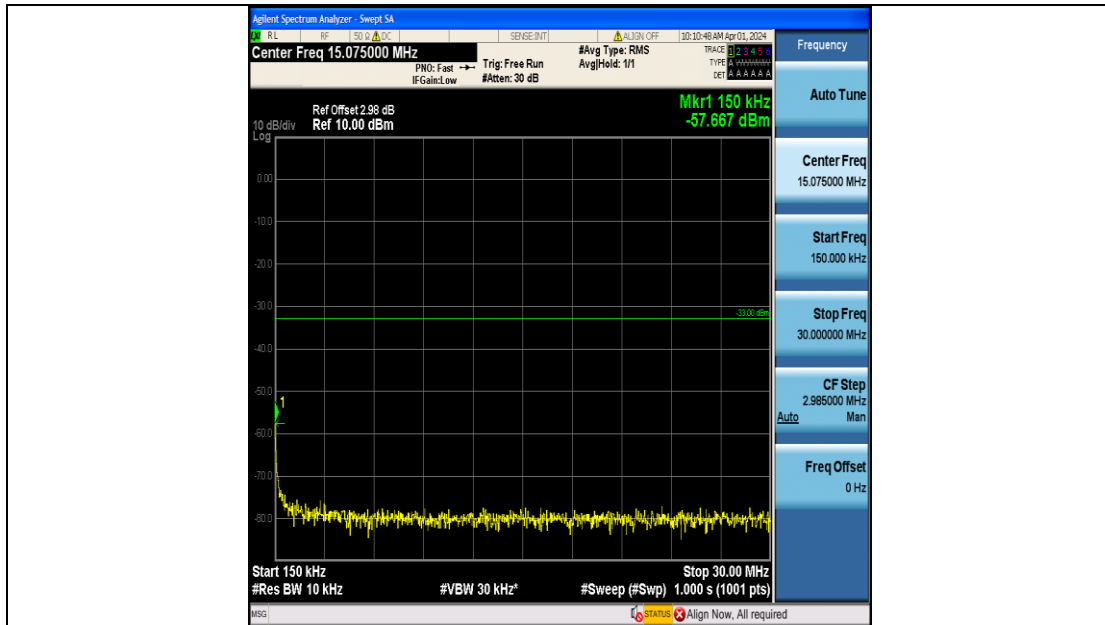

Band2_10MHz_QPSK_19150_50RB#0_0.009~0.15_0.009~0.15

Band2_10MHz_QPSK_19150_50RB#0_0.15~30_0.15~30