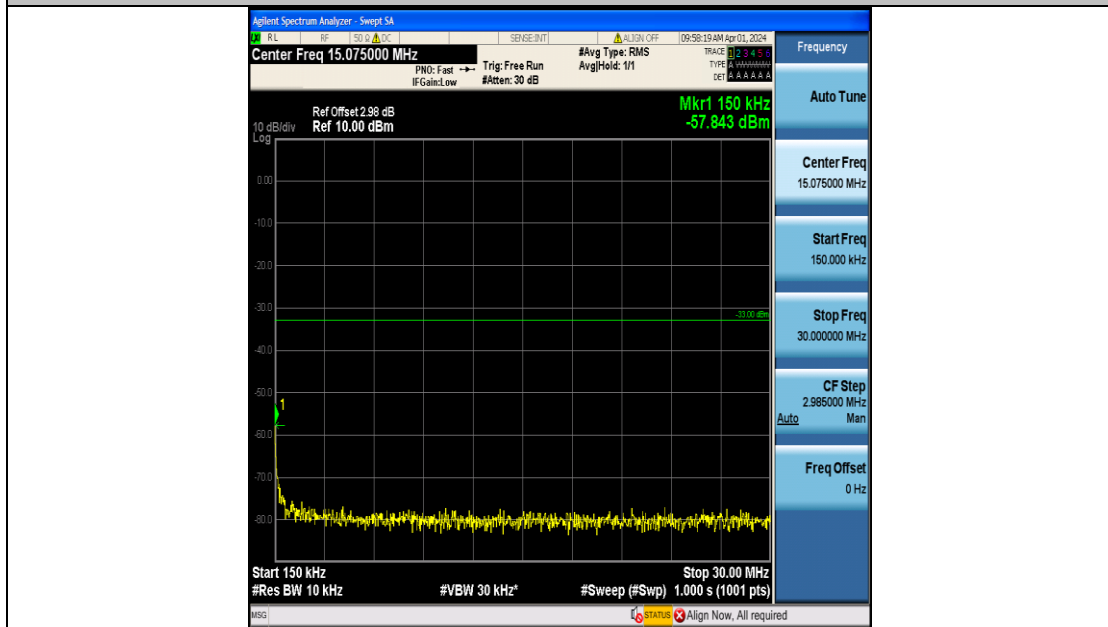

Band2_5MHz_16QAM_18625_25RB#0_0.009~0.15_0.009~0.15

Band2_5MHz_16QAM_18625_25RB#0_0.15~30_0.15~30