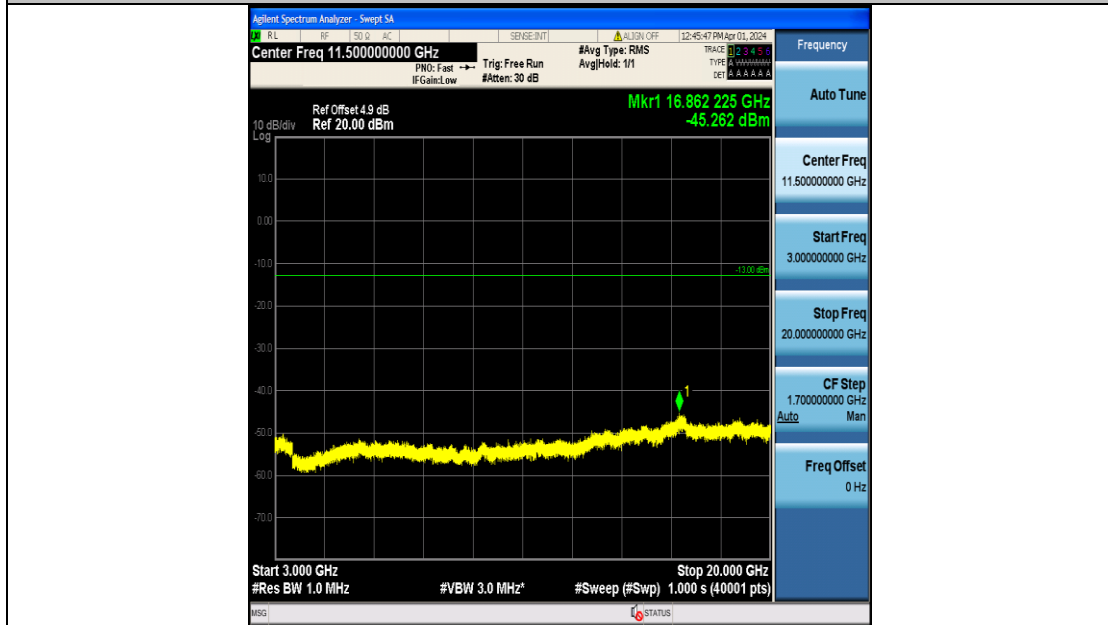

Band2_10MHz_16QAM_19150_50RB#0_3000~20000_3000~20000

Band2_15MHz_QPSK_18675_75RB#0_0.009~0.15_0.009~0.15

Band2_15MHz_QPSK_18675_75RB#0_0.15~30_0.15~30

Band2_15MHz_QPSK_18675_75RB#0_30~1000_30~1000

Band2_15MHz_QPSK_18675_75RB#0_1000~3000_1000~3000