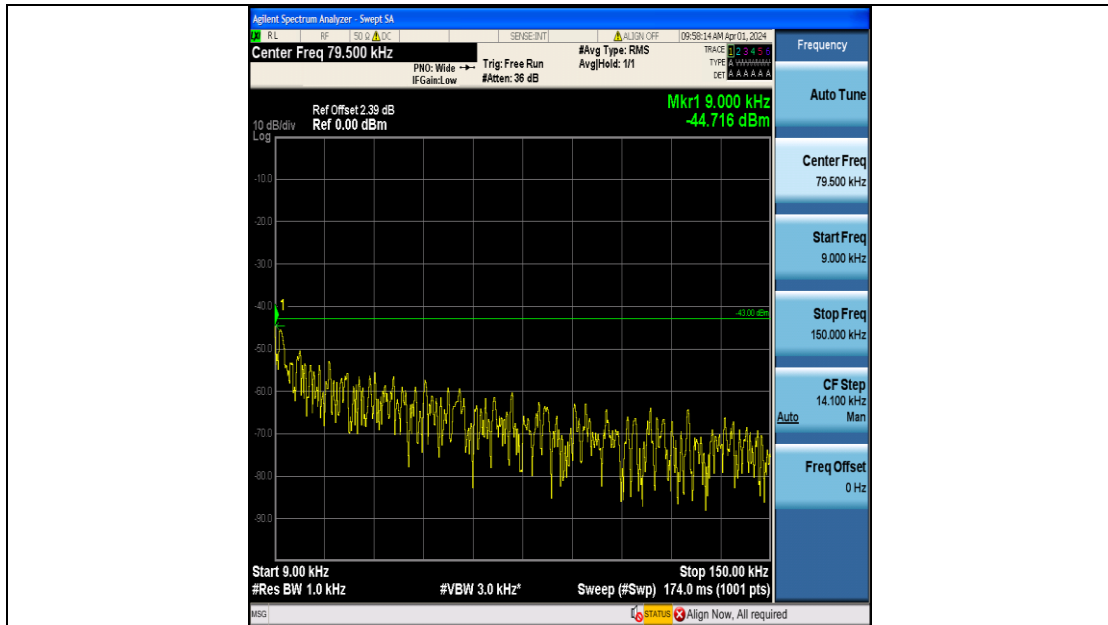

Band2_5MHz_QPSK_18625_25RB#0_3000~20000_3000~20000

Band2_5MHz_16QAM_18625_25RB#0_0.009~0.15_0.009~0.15