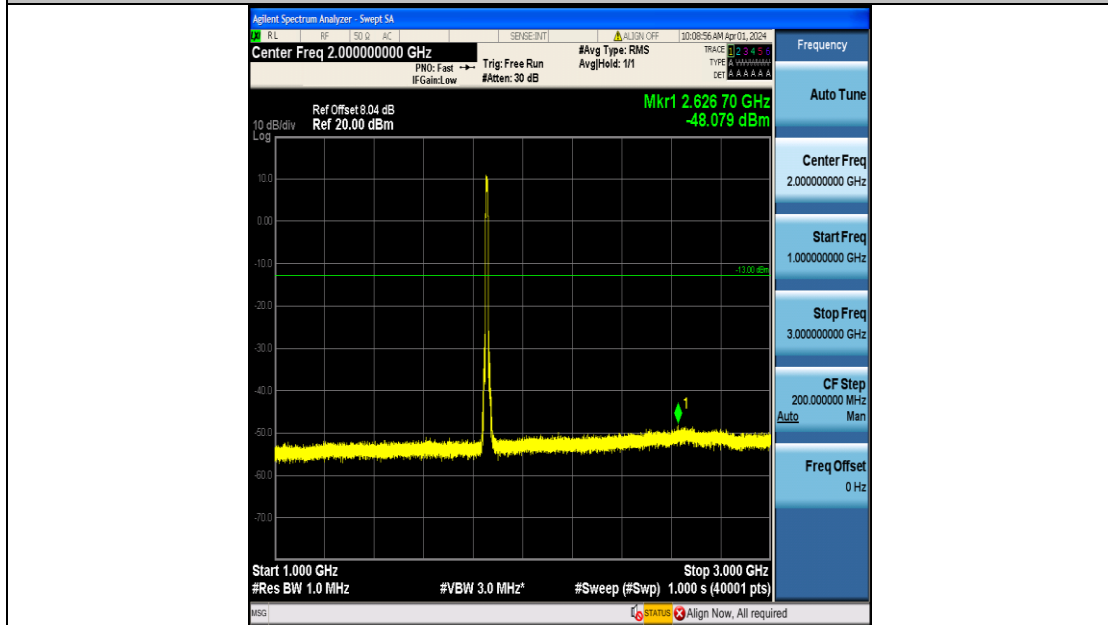

Band2_10MHz_QPSK_18650_50RB#0_3000~20000_3000~20000

Band2_10MHz_16QAM_18650_50RB#0_0.009~0.15_0.009~0.15

Band2_10MHz_16QAM_18650_50RB#0_0.15~30_0.15~30

Band2_10MHz_16QAM_18650_50RB#0_30~1000_30~1000

Band2_10MHz_16QAM_18650_50RB#0_1000~3000_1000~3000