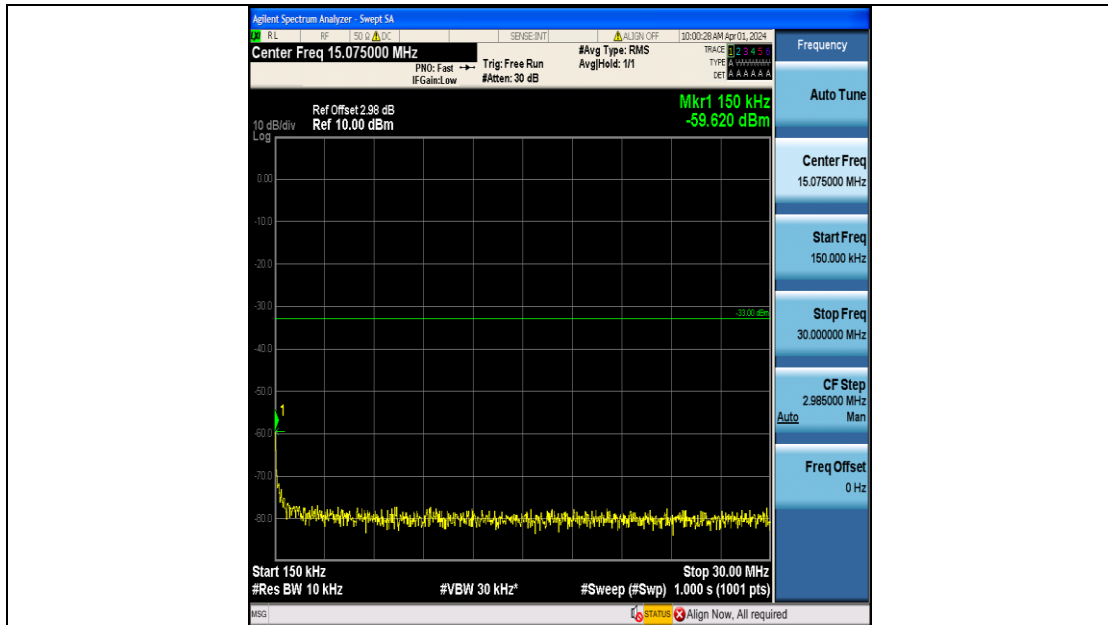

Band2_5MHz_QPSK_19175_25RB#0_0.009~0.15_0.009~0.15

Band2_5MHz_QPSK_19175_25RB#0_0.15~30_0.15~30