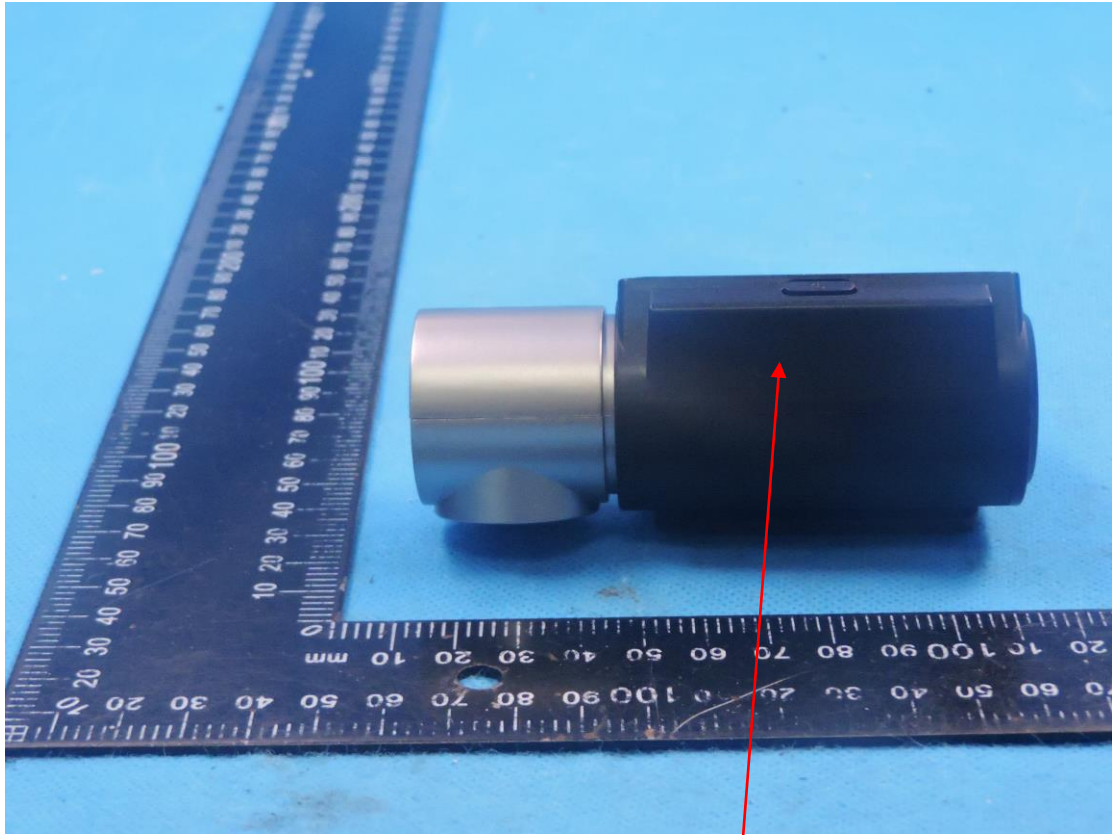

Label

FCC ID: 2BF3CASAWIN

Size:10*30mm

The label is printed on the shell