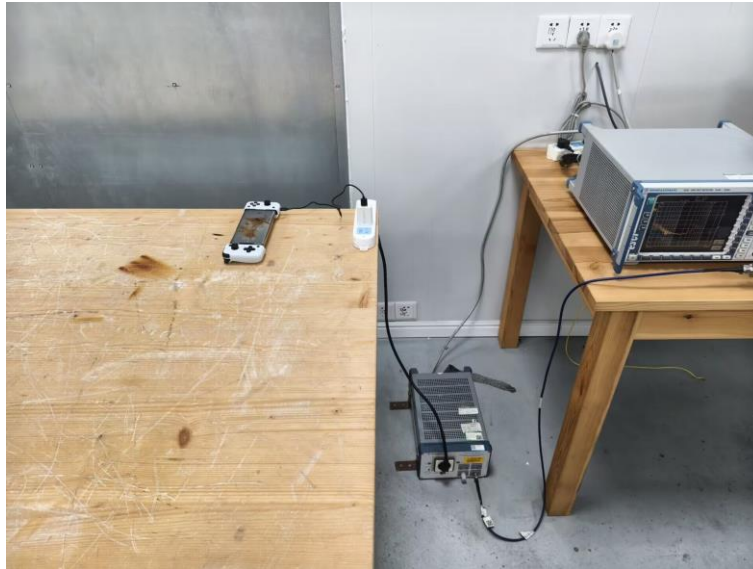

Product Name: Mobile range hoods

Model No.: S2

Test Setup Photo

Radiated Emission

Conducted Emission

-----End-----