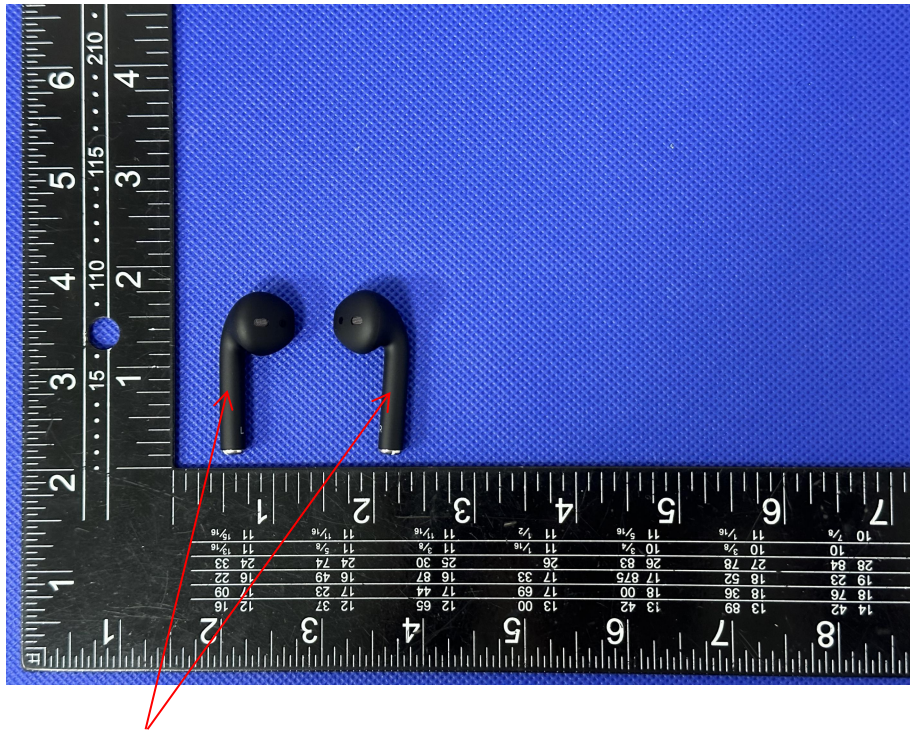

Label and Label Location

L\*W: 10mm\*5mm

label and White font