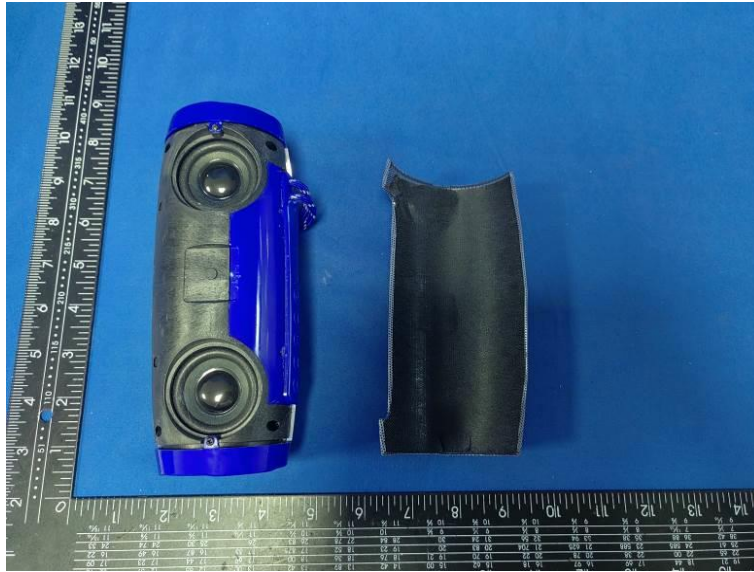

Internal Photos of the EUT

BT PCB Antenna