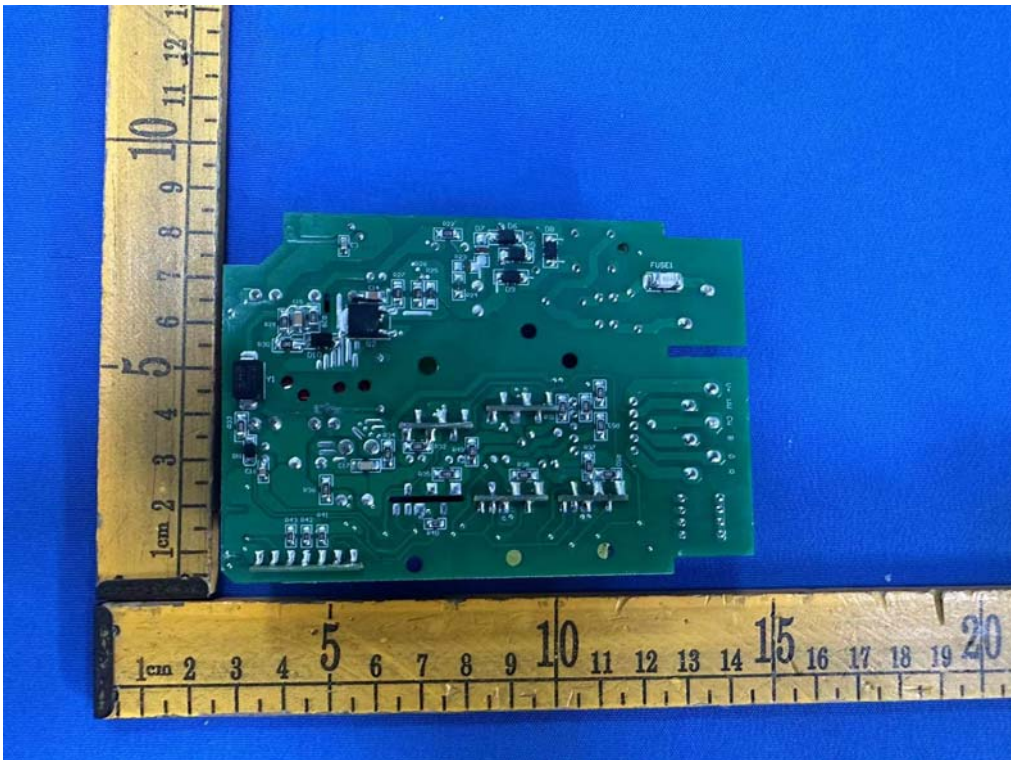

Internal Photos

Model No: BXDR-PS-42BS-U411W-01-A

2.4G Antenna