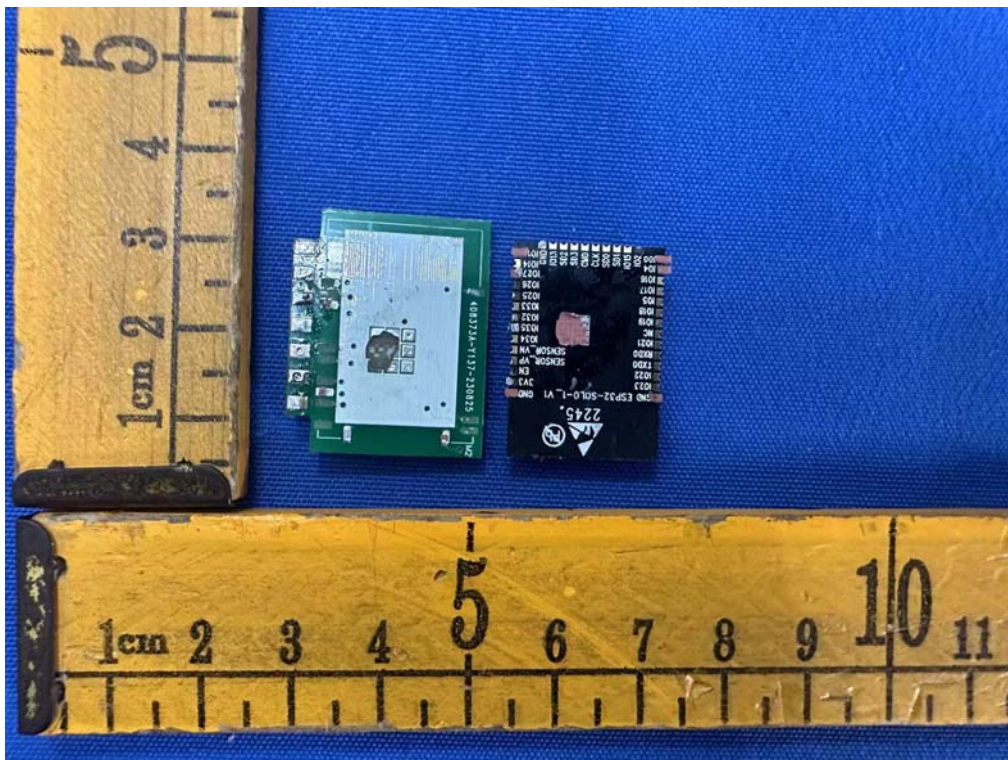

Internal Photos

Model No: BXDR-PS-42BS-U411W-01-A

2.4G Antenna