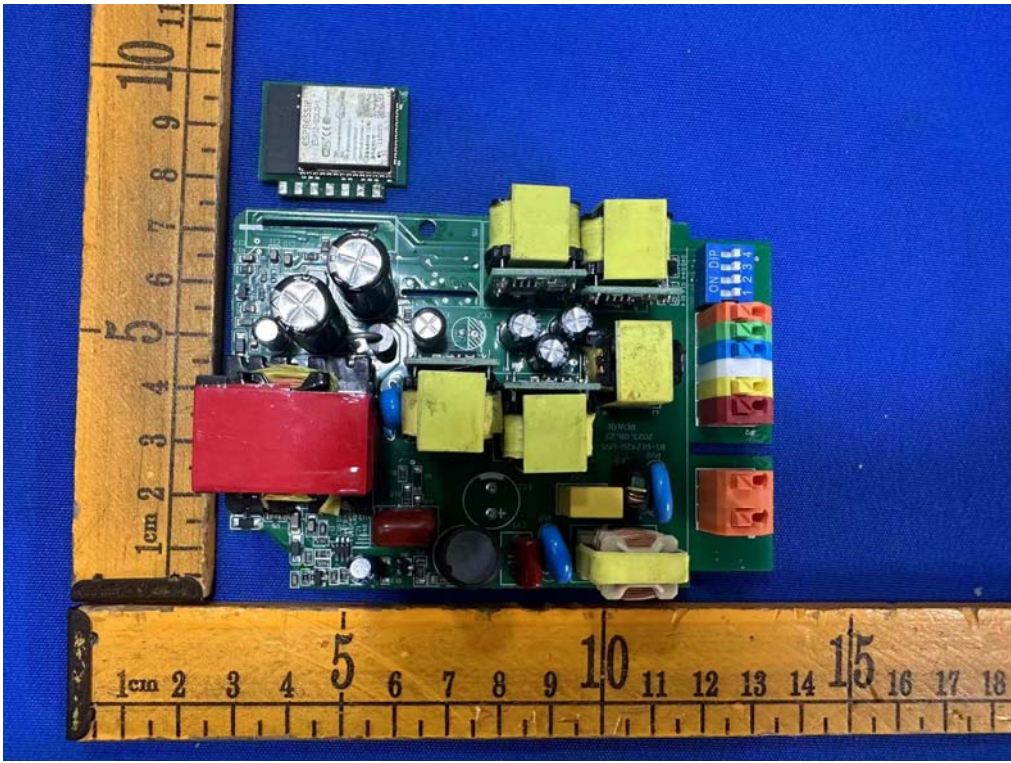

Internal Photos

Model No: BXDR-PS-42BS-U411W-01-A

2.4G Antenna