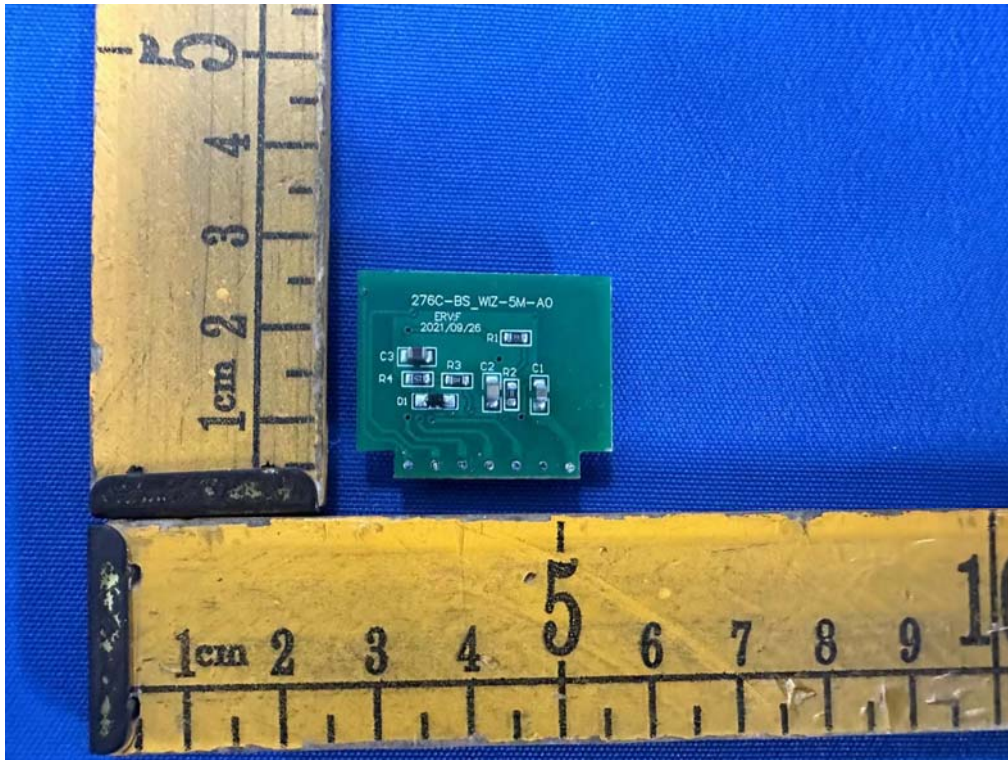

Internal Photos

Model No: BXDR-PS-42BS-U411W-01-A

2.4G Antenna