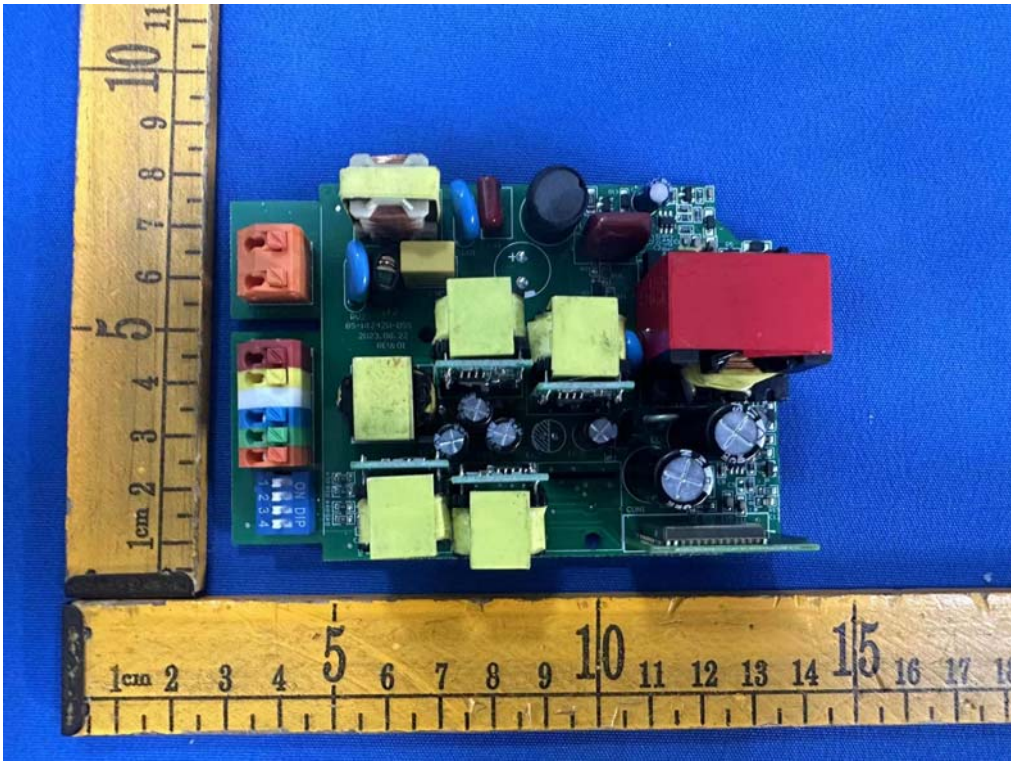

Internal Photos

Model No: BXDR-PS-42BS-U411W-01-A

2.4G Antenna