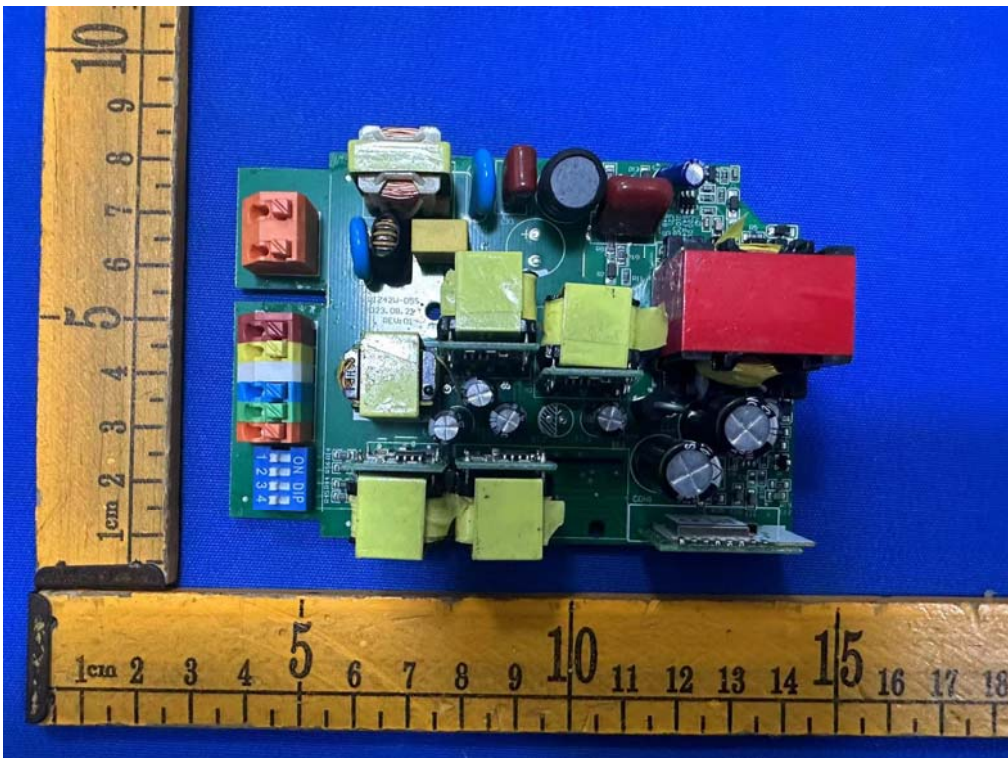

# Internal Photos

Model No: BXDR-PS-42BS-U411T-01-A

2.4G WIFI Antenna