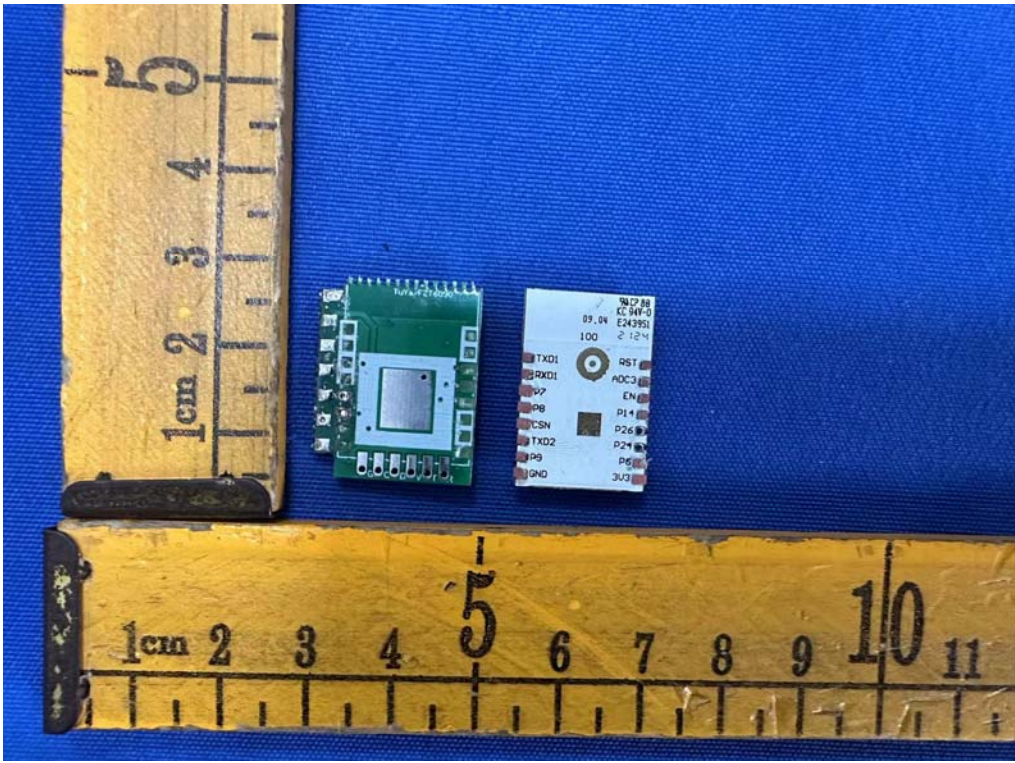

# Internal Photos

Model No: BXDR-PS-42BS-U411T-01-A

2.4G WIFI Antenna