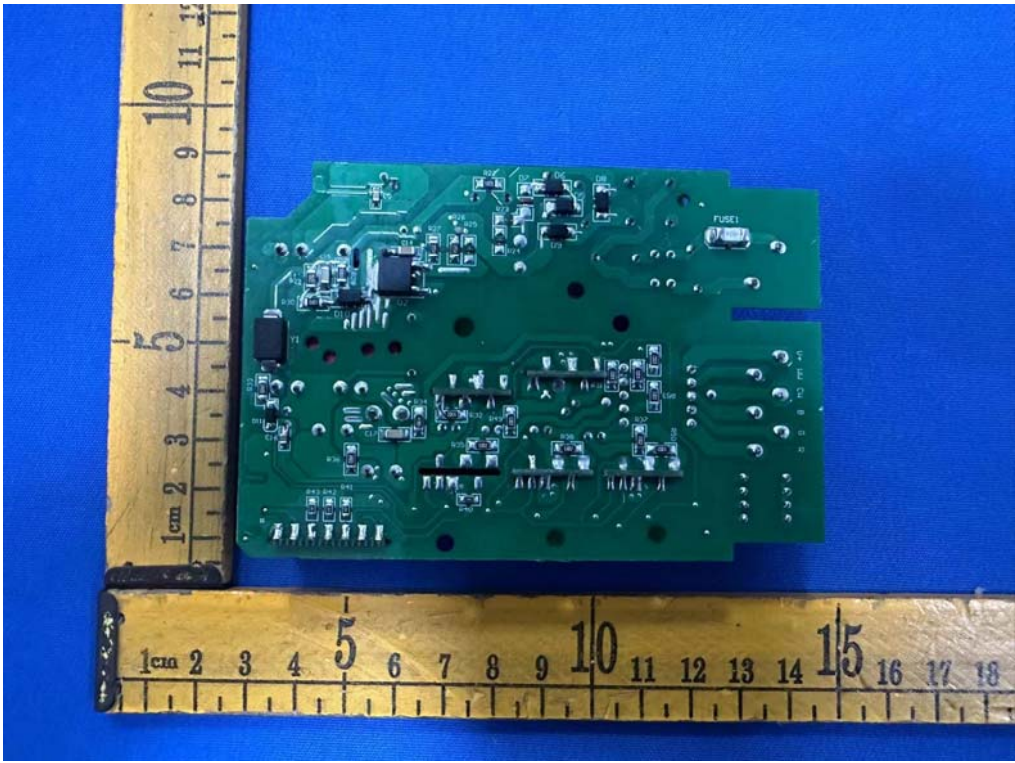

# Internal Photos

Model No: BXDR-PS-42BS-U411T-01-A

2.4G WIFI Antenna