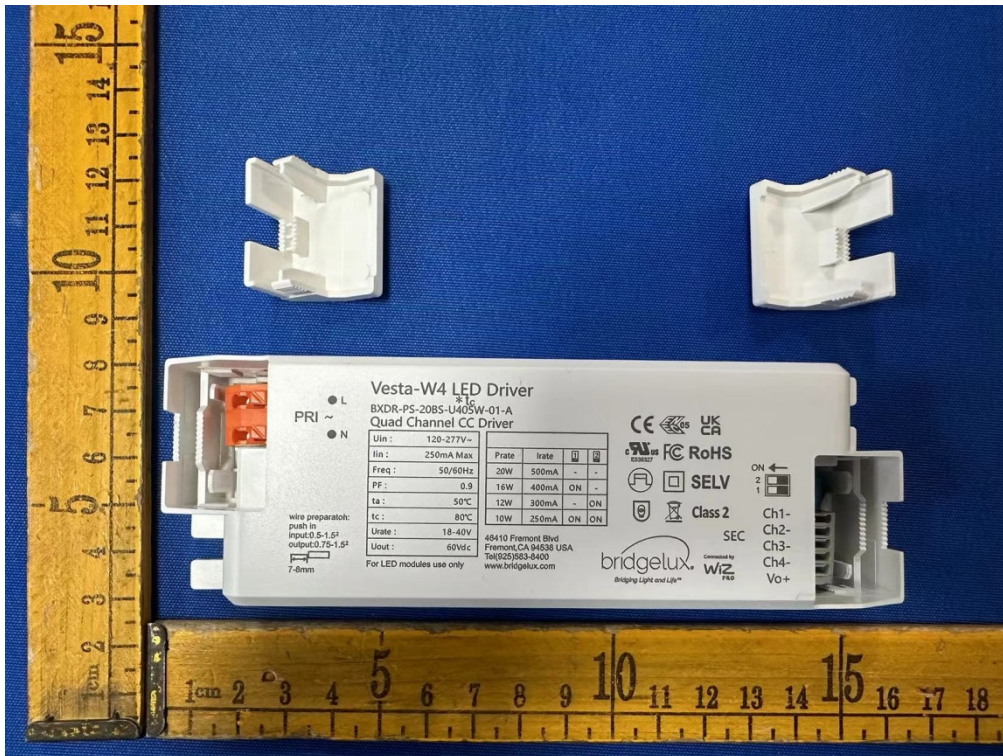

Internal Photos

Model No: BXDR-PS-20BS-U405W-01-A

2.4G Antenna