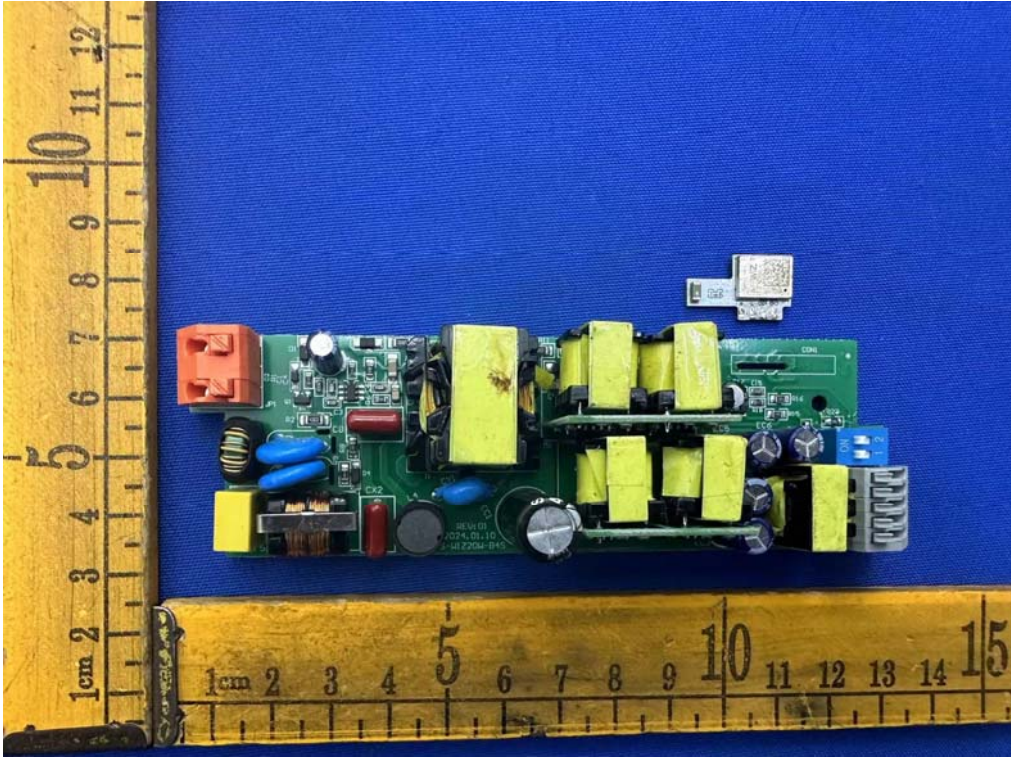

Internal Photos

Model No: BXDR-PS-20BS-U405W-01-A

2.4G Antenna