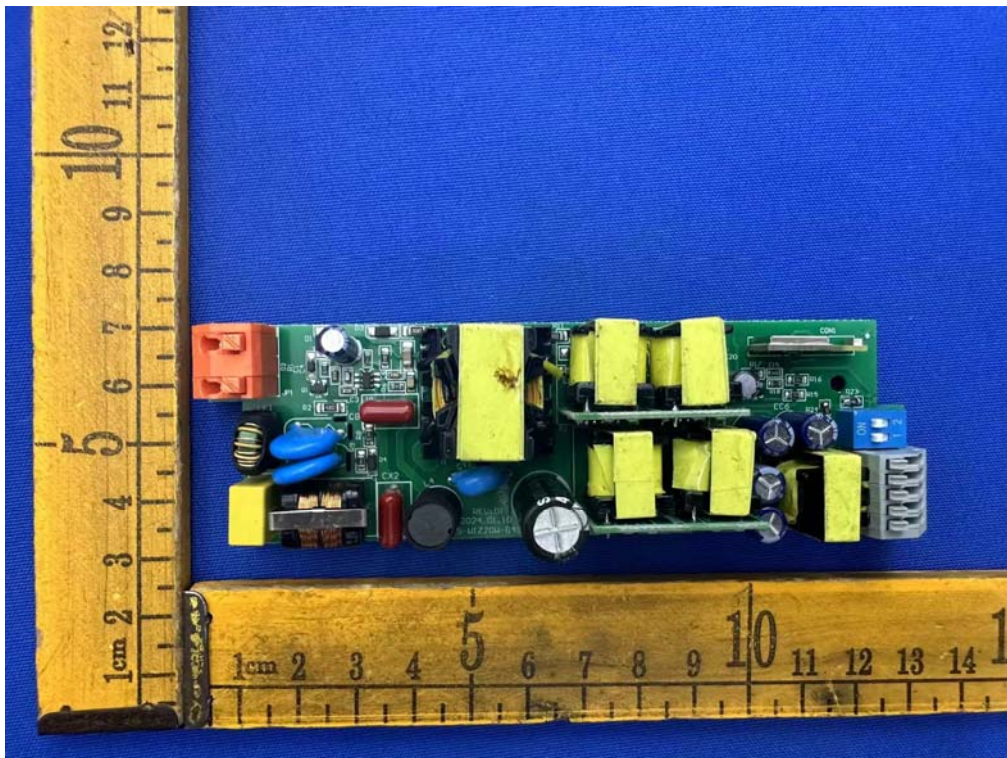

Internal Photos

Model No: BXDR-PS-20BS-U405W-01-A

2.4G Antenna