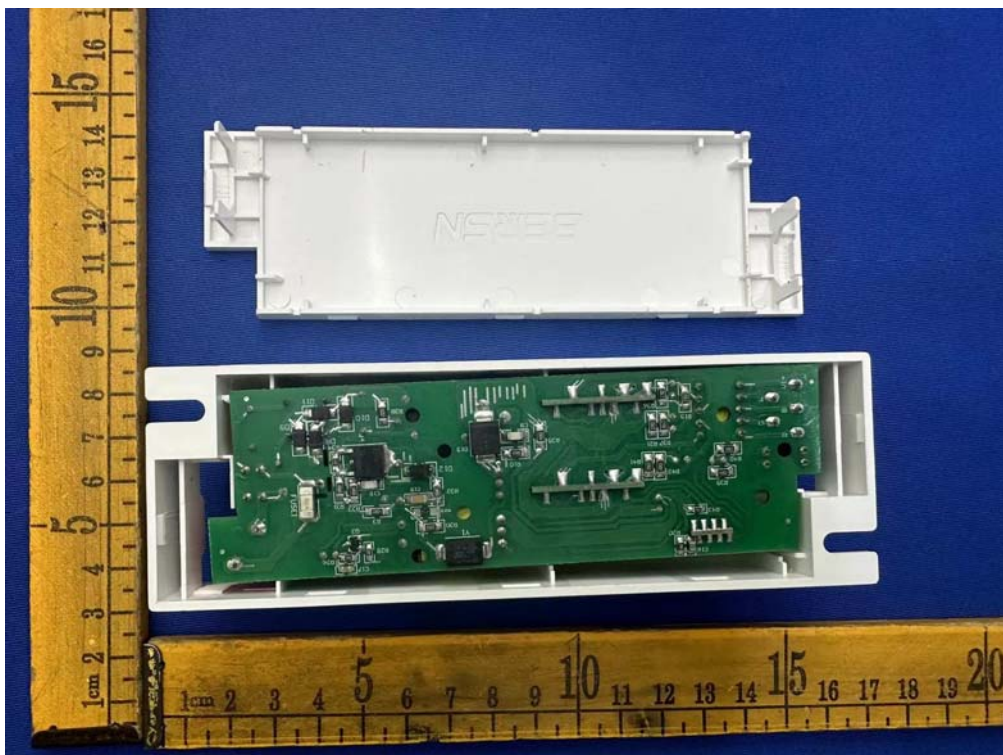

Internal Photos

Model No: BXDR-PS-20BS-U405W-01-A

2.4G Antenna