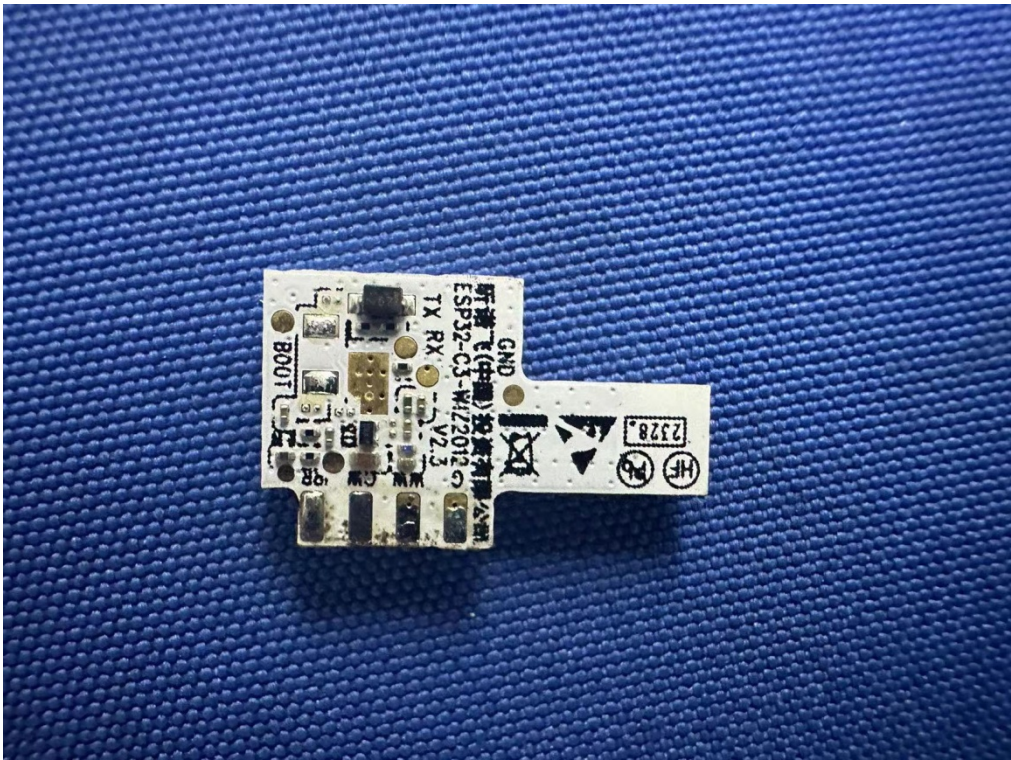

Internal Photos

Model No: BXDR-PS-20BS-U405W-01-A

2.4G Antenna