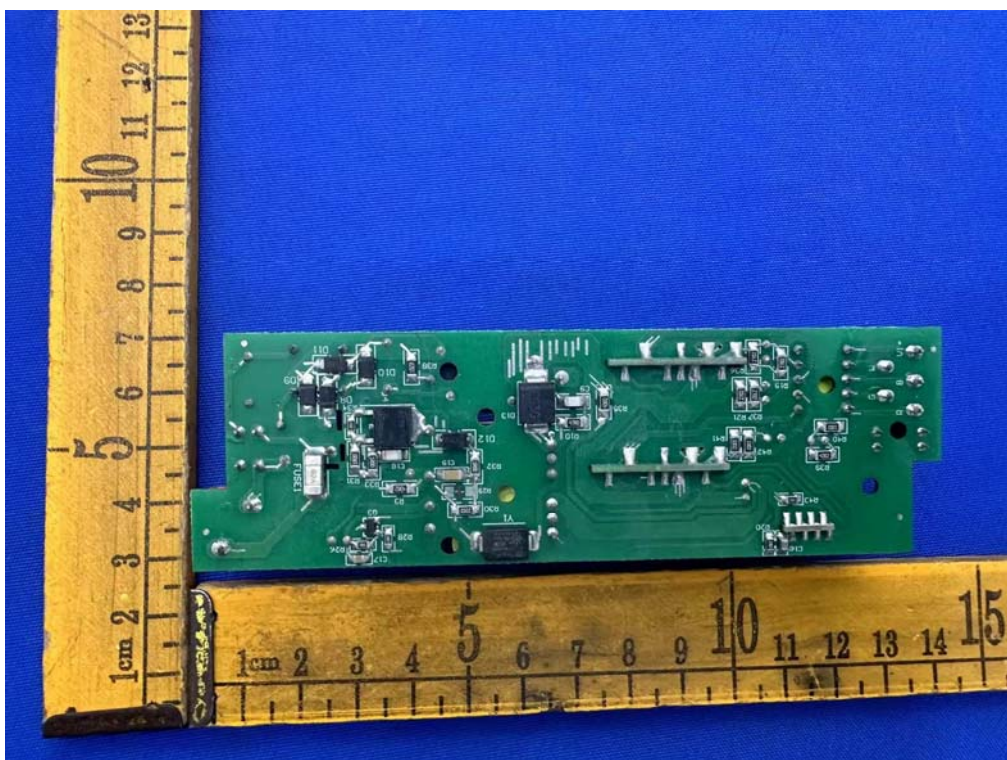

Internal Photos

Model No: BXDR-PS-20BS-U405W-01-A

2.4G Antenna