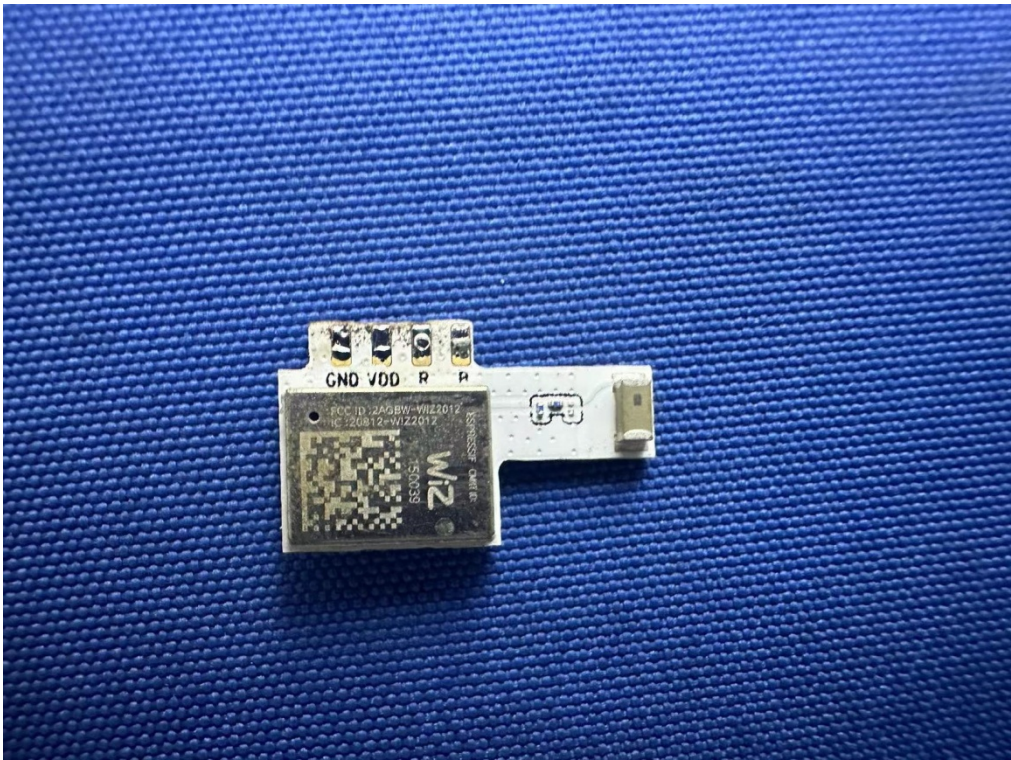

Internal Photos

Model No: BXDR-PS-20BS-U405W-01-A

2.4G Antenna