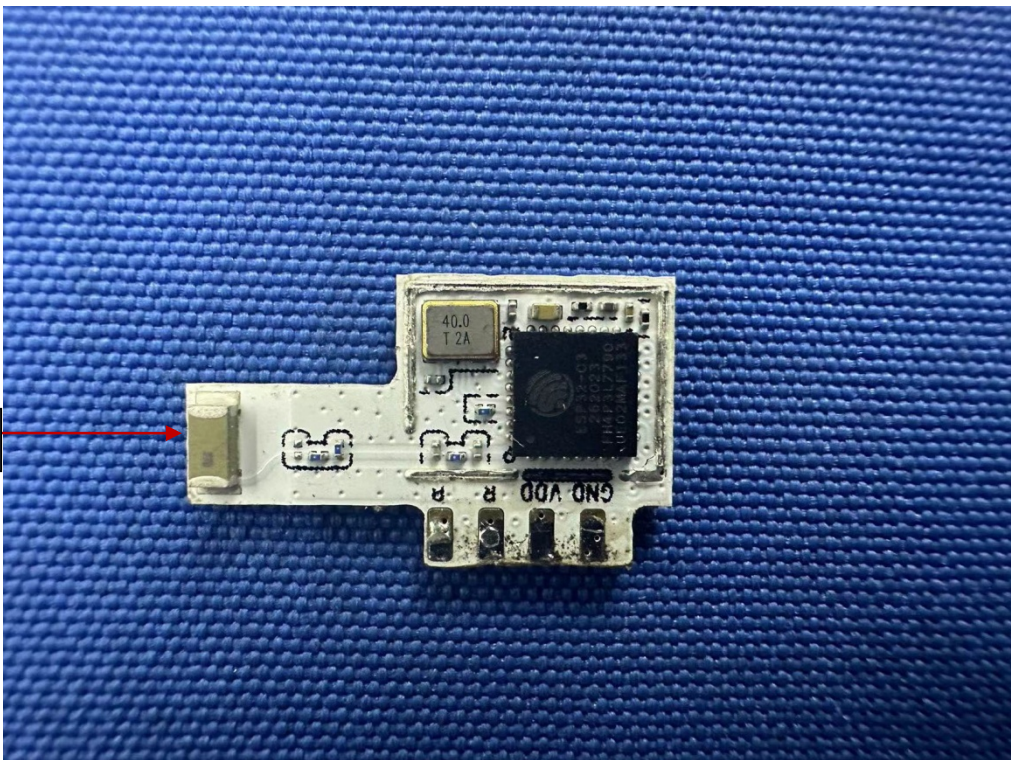

Internal Photos

Model No: BXDR-PS-20BS-U405W-01-A

2.4G Antenna