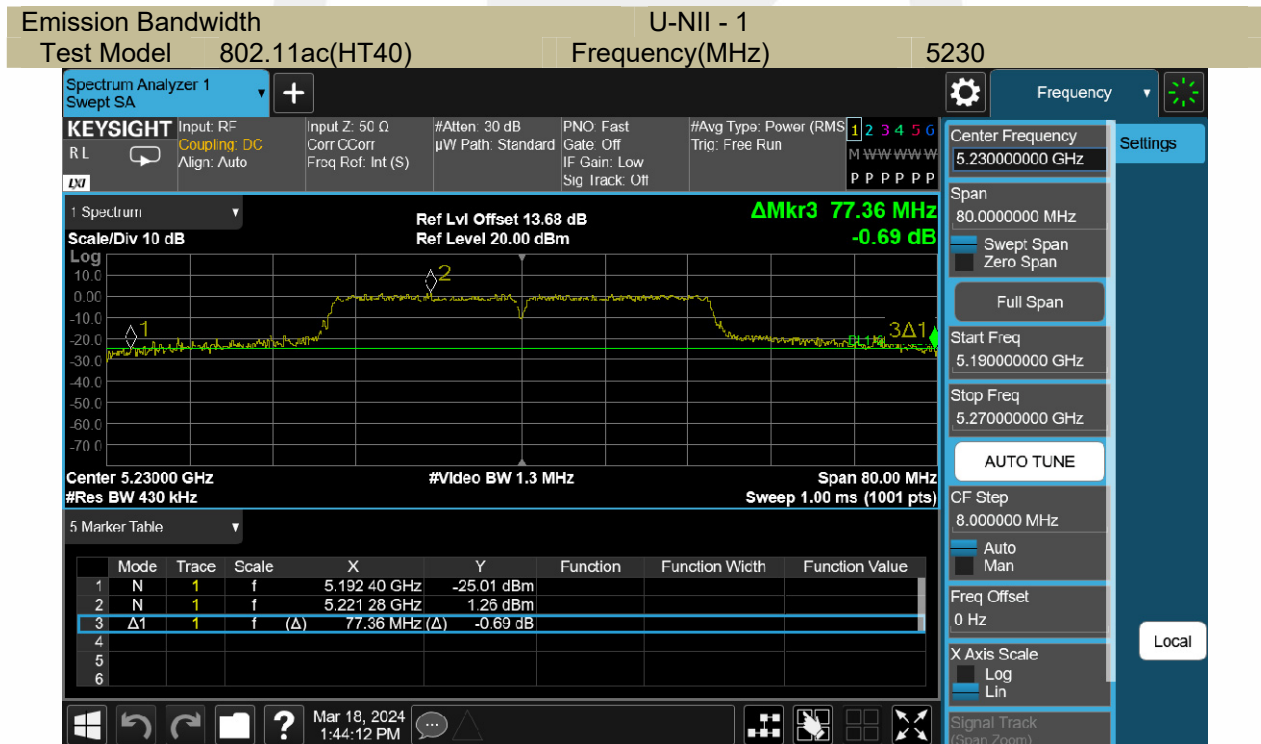

Emission Bandwidth U-NII - 3
 Test Model 802.11n(HT40) Frequency(MHz) 5755

Emission Bandwidth U-NII - 3
 Test Model 802.11n(HT40) Frequency(MHz) 5795

Emission Bandwidth U-NII - 3
 Test Model 802.11ac(HT40) Frequency(MHz) 5755