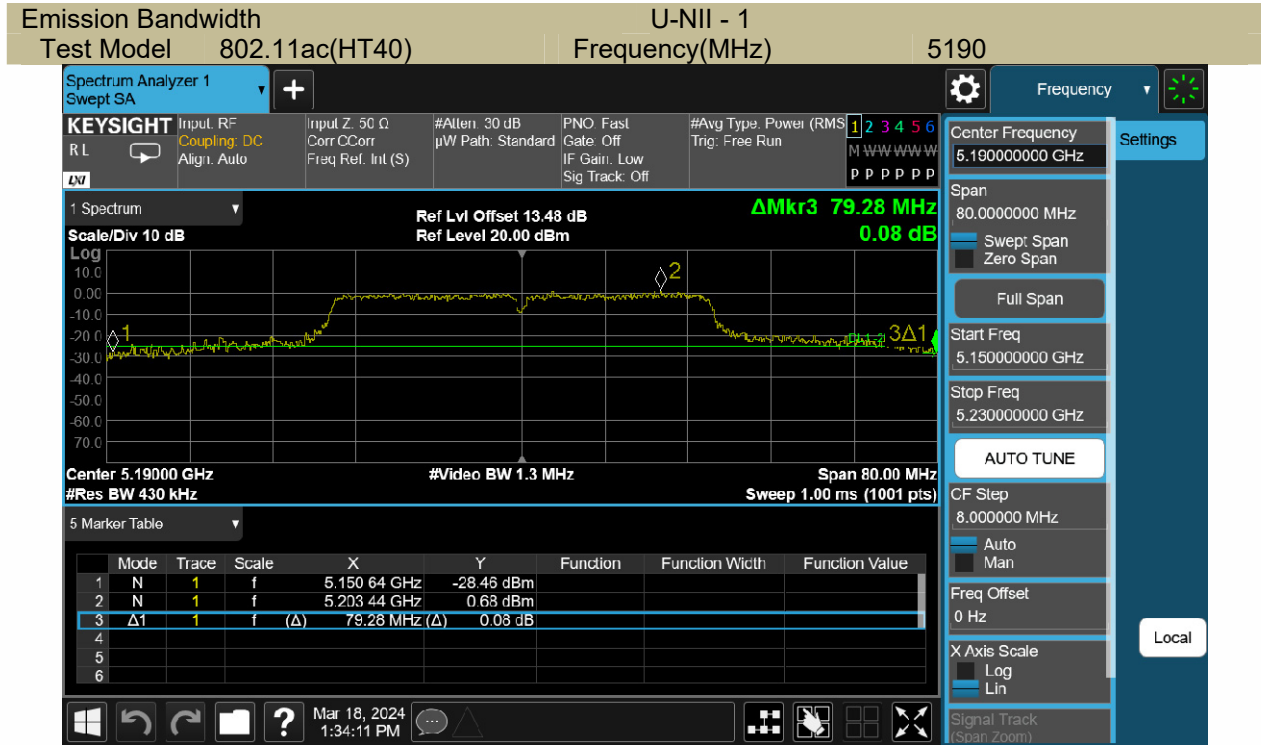

Emission Bandwidth U-NII - 3
 Test Model 802.11n(HT40) Frequency(MHz) 5755

Emission Bandwidth U-NII - 3
 Test Model 802.11n(HT40) Frequency(MHz) 5795

Emission Bandwidth U-NII - 3
 Test Model 802.11ac(HT40) Frequency(MHz) 5755