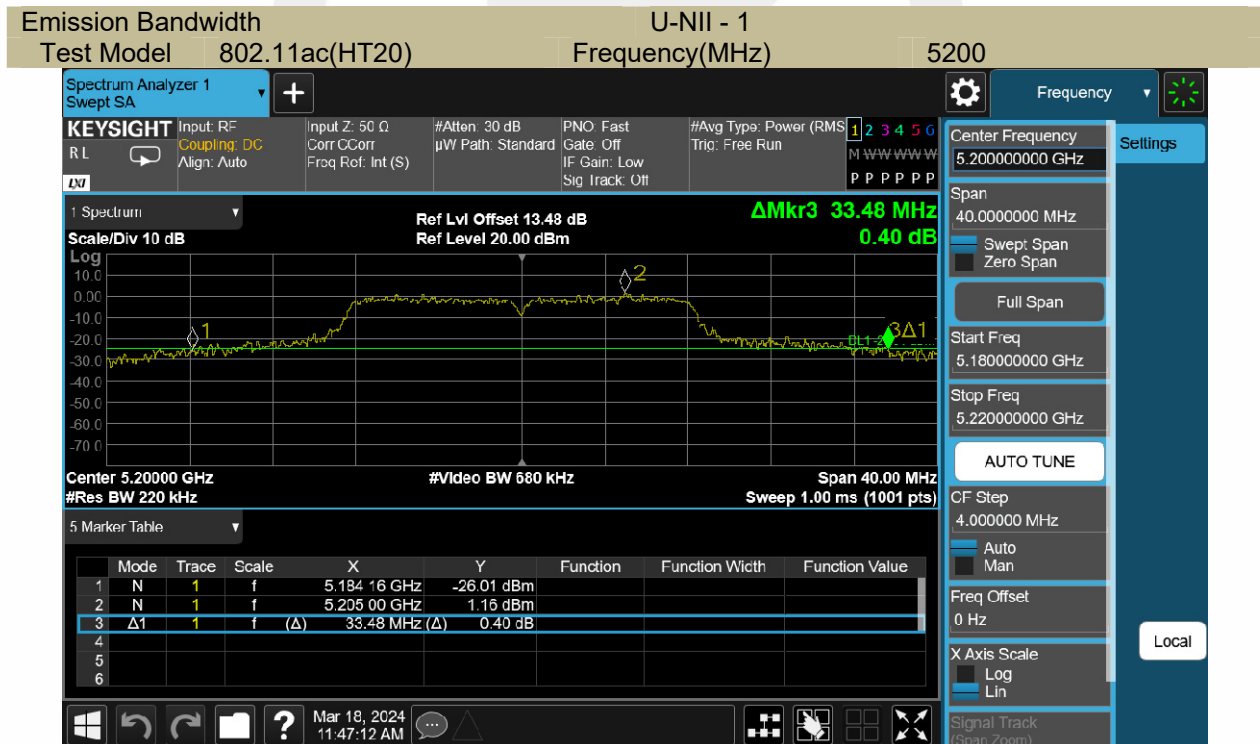

Emission Bandwidth U-NII - 3
 Test Model 802.11n(HT40) Frequency(MHz) 5755

Emission Bandwidth U-NII - 3
 Test Model 802.11n(HT40) Frequency(MHz) 5795

Emission Bandwidth U-NII - 3
 Test Model 802.11ac(HT40) Frequency(MHz) 5755