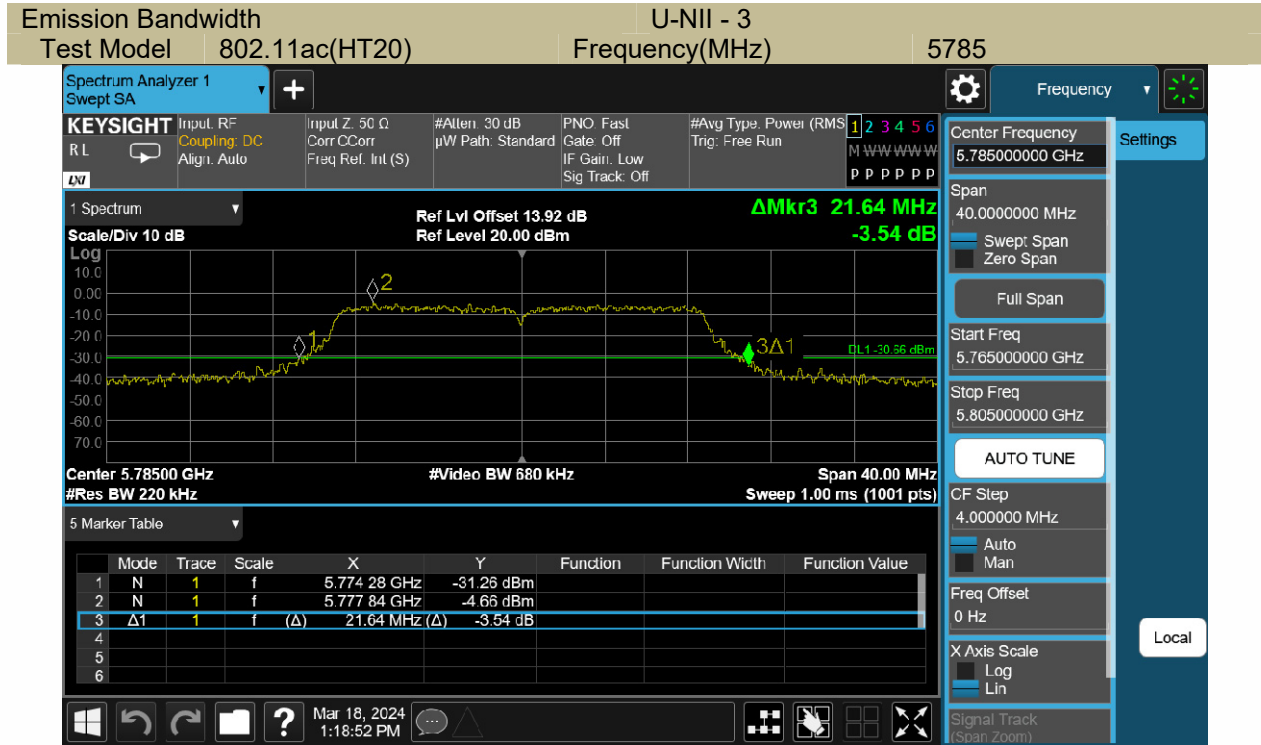

Emission Bandwidth U-NII - 3
 Test Model 802.11n(HT40) Frequency(MHz) 5755

Emission Bandwidth U-NII - 3
 Test Model 802.11n(HT40) Frequency(MHz) 5795

Emission Bandwidth U-NII - 3
 Test Model 802.11ac(HT40) Frequency(MHz) 5755