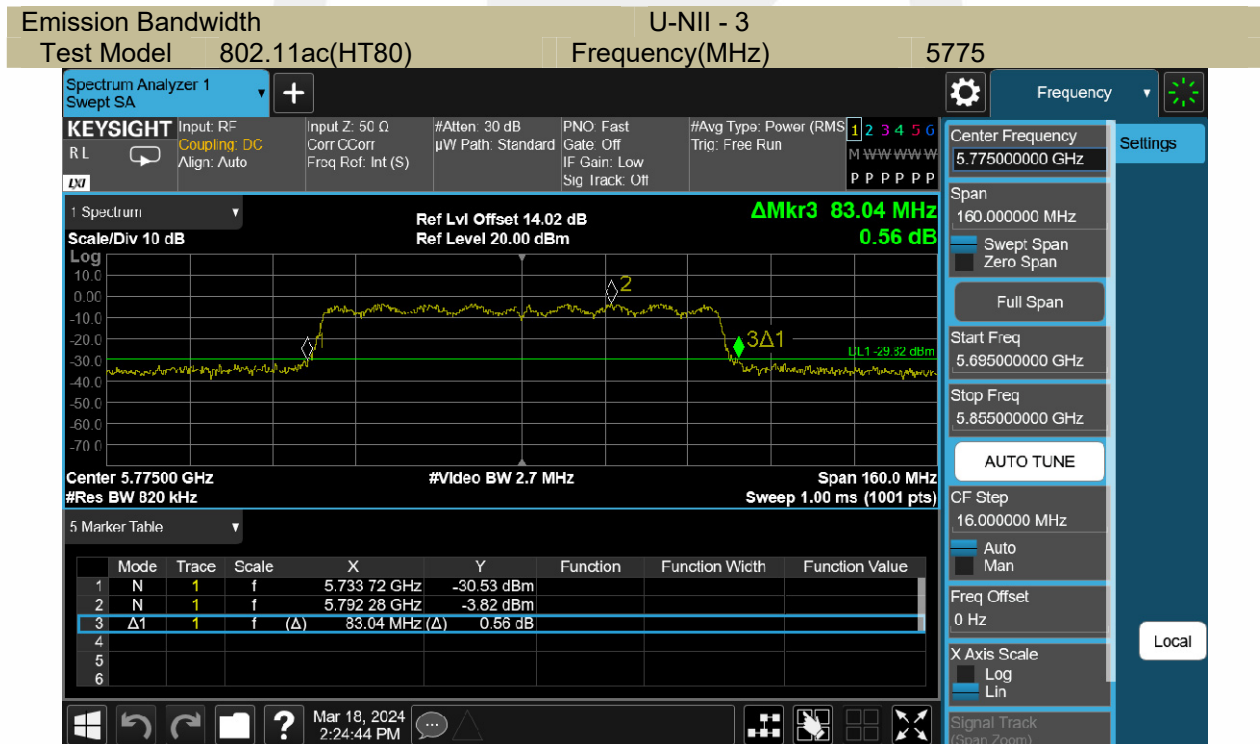

Emission Bandwidth U-NII - 3
 Test Model 802.11n(HT40) Frequency(MHz) 5755

Emission Bandwidth U-NII - 3
 Test Model 802.11n(HT40) Frequency(MHz) 5795

Emission Bandwidth U-NII - 3
 Test Model 802.11ac(HT40) Frequency(MHz) 5755

Emission Bandwidth U-NII - 3
 Test Model 802.11ac(HT40) Frequency(MHz) 5795

TestMode	Antenna	Frequency[MHz]	OCB [MHz]	FL[MHz]	FH[MHz]	Verdict
11A	Ant1	5180	19.193	5170.9170	5190.1100	PASS
	Ant1	5220	19.075	5190.8485	5209.9235	PASS
	Ant1	5240	18.677	5230.9579	5249.6349	PASS
	Ant1	5745	17.229	5736.3315	5753.5605	PASS
	Ant1	5785	17.103	5776.3902	5793.4932	PASS
	Ant1	5825	17.243	5816.2665	5833.5095	PASS
11N20SISO	Ant1	5180	19.092	5170.5982	5189.6902	PASS
	Ant1	5220	19.303	5190.5512	5209.8542	PASS
	Ant1	5240	19.245	5230.5755	5249.8205	PASS
	Ant1	5745	18.105	5735.9407	5754.0457	PASS
	Ant1	5785	18.112	5775.8330	5793.9450	PASS
	Ant1	5825	18.142	5815.8524	5833.9944	PASS
11N40SISO	Ant1	5190	38.391	5171.2395	5209.6305	PASS
	Ant1	5230	38.156	5211.1260	5249.2820	PASS
	Ant1	5755	36.558	5736.7457	5773.3037	PASS
	Ant1	5795	36.562	5776.6255	5813.1875	PASS
11AC20SISO	Ant1	5180	18.254	5171.0458	5189.2998	PASS
	Ant1	5220	18.631	5191.0053	5209.6363	PASS
	Ant1	5240	19.107	5230.5032	5249.6102	PASS
	Ant1	5745	18.054	5735.9494	5754.0034	PASS
	Ant1	5785	18.061	5775.9617	5794.0227	PASS
	Ant1	5825	18.145	5815.8905	5834.0355	PASS
11AC40SISO	Ant1	5190	38.374	5171.4584	5209.8324	PASS
	Ant1	5230	38.246	5211.2525	5249.4985	PASS
	Ant1	5755	36.524	5736.6630	5773.1870	PASS
	Ant1	5795	36.586	5776.6226	5813.2086	PASS
11AC80SISO	Ant1	5210	77.914	5171.6418	5249.5558	PASS
	Ant1	5775	75.988	5736.8732	5812.8612	PASS