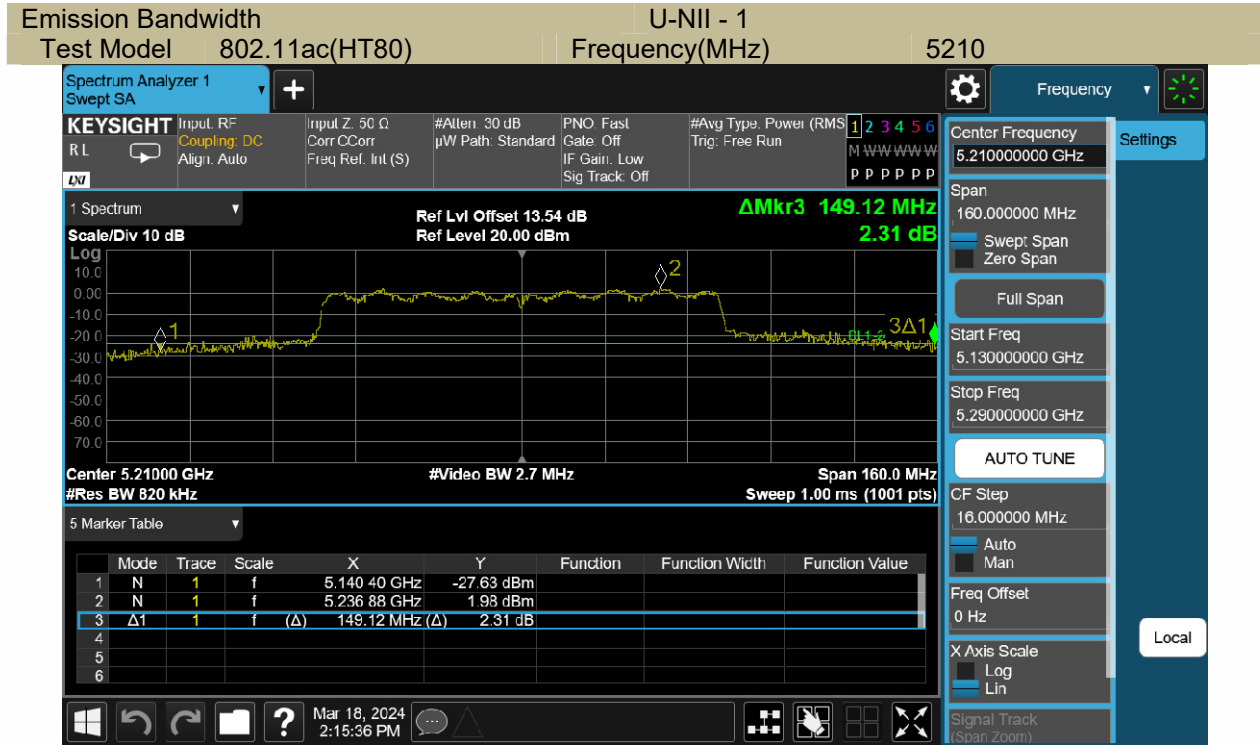

Emission Bandwidth U-NII - 3
 Test Model 802.11n(HT40) Frequency(MHz) 5755

Emission Bandwidth U-NII - 3
 Test Model 802.11n(HT40) Frequency(MHz) 5795

Emission Bandwidth U-NII - 3
 Test Model 802.11ac(HT40) Frequency(MHz) 5755

Emission Bandwidth U-NII - 3
 Test Model 802.11ac(HT40) Frequency(MHz) 5795

TestMode	Antenna	Frequency[MHz]	OCB [MHz]	FL[MHz]	FH[MHz]	Verdict
11A	Ant1	5180	19.193	5170.9170	5190.1100	PASS
	Ant1	5220	19.075	5190.8485	5209.9235	PASS
	Ant1	5240	18.677	5230.9579	5249.6349	PASS
	Ant1	5745	17.229	5736.3315	5753.5605	PASS
	Ant1	5785	17.103	5776.3902	5793.4932	PASS
	Ant1	5825	17.243	5816.2665	5833.5095	PASS
11N20SISO	Ant1	5180	19.092	5170.5982	5189.6902	PASS
	Ant1	5220	19.303	5190.5512	5209.8542	PASS
	Ant1	5240	19.245	5230.5755	5249.8205	PASS
	Ant1	5745	18.105	5735.9407	5754.0457	PASS
	Ant1	5785	18.112	5775.8330	5793.9450	PASS
	Ant1	5825	18.142	5815.8524	5833.9944	PASS
11N40SISO	Ant1	5190	38.391	5171.2395	5209.6305	PASS
	Ant1	5230	38.156	5211.1260	5249.2820	PASS
	Ant1	5755	36.558	5736.7457	5773.3037	PASS
	Ant1	5795	36.562	5776.6255	5813.1875	PASS
11AC20SISO	Ant1	5180	18.254	5171.0458	5189.2998	PASS
	Ant1	5220	18.631	5191.0053	5209.6363	PASS
	Ant1	5240	19.107	5230.5032	5249.6102	PASS
	Ant1	5745	18.054	5735.9494	5754.0034	PASS
	Ant1	5785	18.061	5775.9617	5794.0227	PASS
	Ant1	5825	18.145	5815.8905	5834.0355	PASS
11AC40SISO	Ant1	5190	38.374	5171.4584	5209.8324	PASS
	Ant1	5230	38.246	5211.2525	5249.4985	PASS
	Ant1	5755	36.524	5736.6630	5773.1870	PASS
	Ant1	5795	36.586	5776.6226	5813.2086	PASS
11AC80SISO	Ant1	5210	77.914	5171.6418	5249.5558	PASS
	Ant1	5775	75.988	5736.8732	5812.8612	PASS