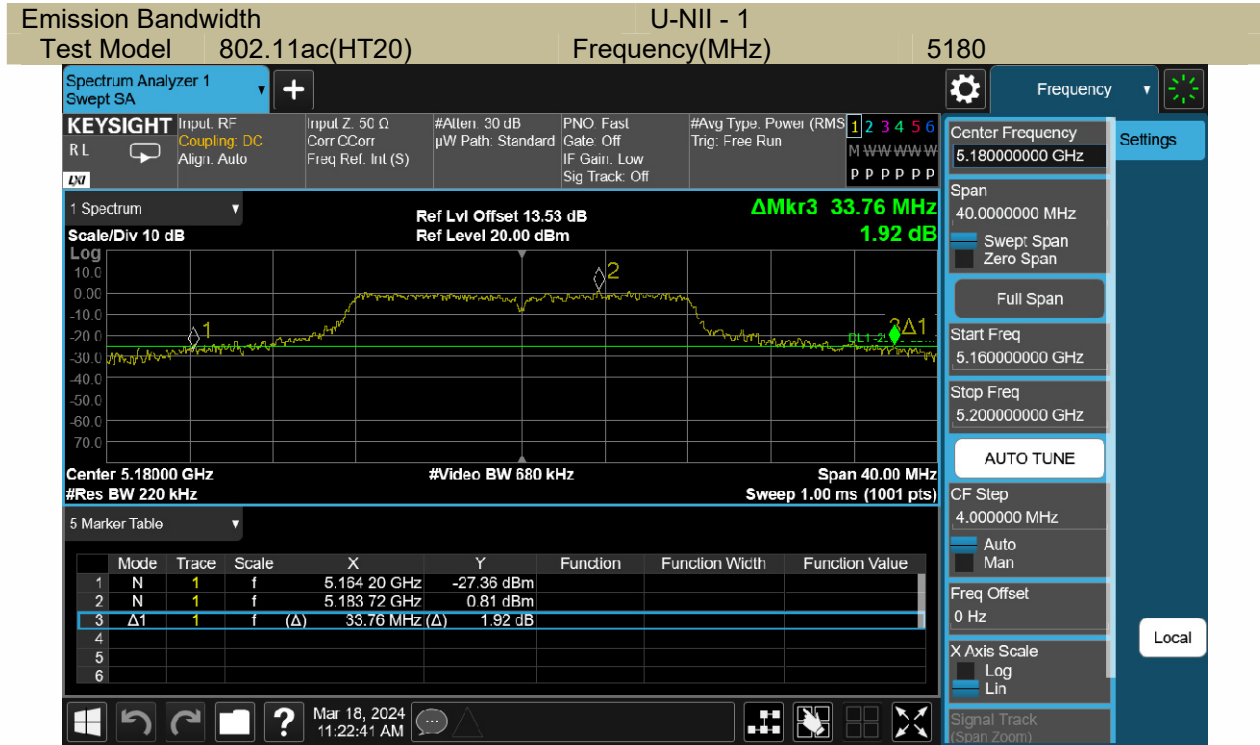

Emission Bandwidth U-NII - 3
 Test Model 802.11n(HT40) Frequency(MHz) 5755

Emission Bandwidth U-NII - 3
 Test Model 802.11n(HT40) Frequency(MHz) 5795

Emission Bandwidth U-NII - 3
 Test Model 802.11ac(HT40) Frequency(MHz) 5755

Emission Bandwidth U-NII - 3
 Test Model 802.11ac(HT40) Frequency(MHz) 5795

TestMode	Antenna	Frequency[MHz]	OCB [MHz]	FL[MHz]	FH[MHz]	Verdict
11A	Ant1	5180	19.193	5170.9170	5190.1100	PASS
	Ant1	5220	19.075	5190.8485	5209.9235	PASS
	Ant1	5240	18.677	5230.9579	5249.6349	PASS
	Ant1	5745	17.229	5736.3315	5753.5605	PASS
	Ant1	5785	17.103	5776.3902	5793.4932	PASS
	Ant1	5825	17.243	5816.2665	5833.5095	PASS
11N20SISO	Ant1	5180	19.092	5170.5982	5189.6902	PASS
	Ant1	5220	19.303	5190.5512	5209.8542	PASS
	Ant1	5240	19.245	5230.5755	5249.8205	PASS
	Ant1	5745	18.105	5735.9407	5754.0457	PASS
	Ant1	5785	18.112	5775.8330	5793.9450	PASS
	Ant1	5825	18.142	5815.8524	5833.9944	PASS
11N40SISO	Ant1	5190	38.391	5171.2395	5209.6305	PASS
	Ant1	5230	38.156	5211.1260	5249.2820	PASS
	Ant1	5755	36.558	5736.7457	5773.3037	PASS
	Ant1	5795	36.562	5776.6255	5813.1875	PASS
11AC20SISO	Ant1	5180	18.254	5171.0458	5189.2998	PASS
	Ant1	5220	18.631	5191.0053	5209.6363	PASS
	Ant1	5240	19.107	5230.5032	5249.6102	PASS
	Ant1	5745	18.054	5735.9494	5754.0034	PASS
	Ant1	5785	18.061	5775.9617	5794.0227	PASS
	Ant1	5825	18.145	5815.8905	5834.0355	PASS
11AC40SISO	Ant1	5190	38.374	5171.4584	5209.8324	PASS
	Ant1	5230	38.246	5211.2525	5249.4985	PASS
	Ant1	5755	36.524	5736.6630	5773.1870	PASS
	Ant1	5795	36.586	5776.6226	5813.2086	PASS
11AC80SISO	Ant1	5210	77.914	5171.6418	5249.5558	PASS
	Ant1	5775	75.988	5736.8732	5812.8612	PASS