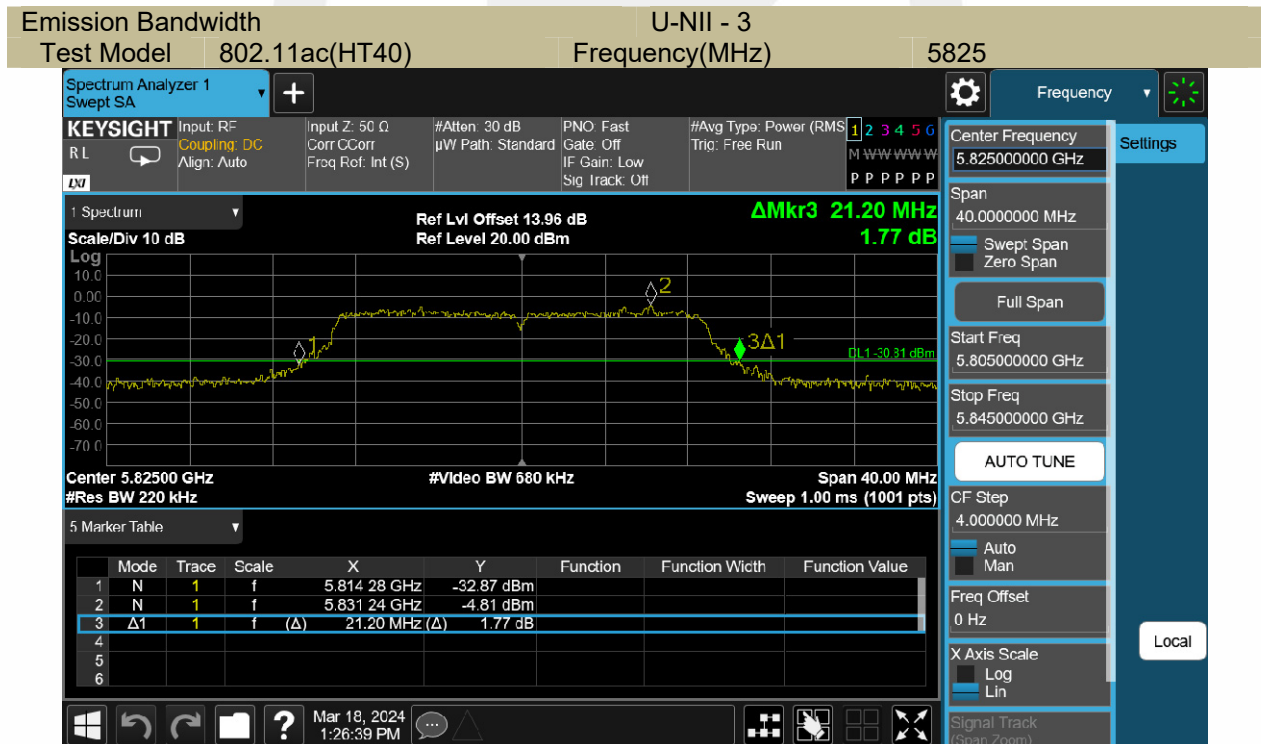

Emission Bandwidth U-NII - 3
 Test Model 802.11n(HT40) Frequency(MHz) 5755

Emission Bandwidth U-NII - 3
 Test Model 802.11n(HT40) Frequency(MHz) 5795

Emission Bandwidth U-NII - 3
 Test Model 802.11ac(HT40) Frequency(MHz) 5755