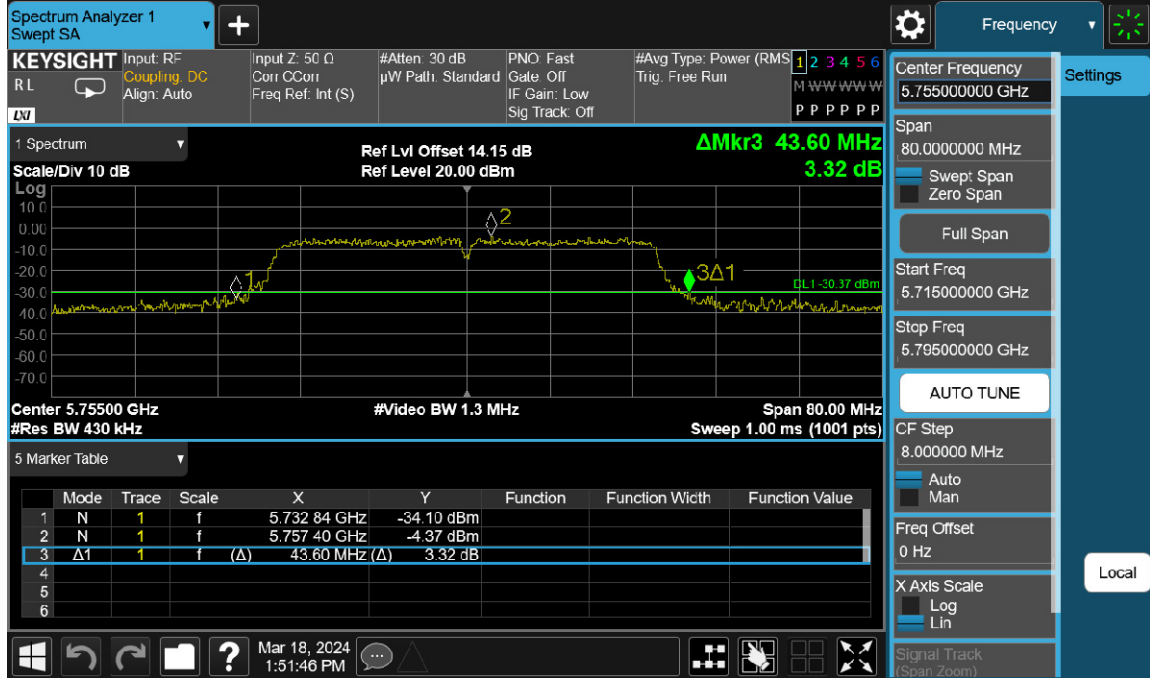

Emission Bandwidth U-NII - 3
 Test Model 802.11n(HT40) Frequency(MHz) 5755

Emission Bandwidth U-NII - 3
 Test Model 802.11n(HT40) Frequency(MHz) 5795

Emission Bandwidth U-NII - 3
 Test Model 802.11ac(HT40) Frequency(MHz) 5755

Emission Bandwidth U-NII - 3
 Test Model 802.11ac(HT40) Frequency(MHz) 5795

TestMode	Antenna	Frequency[MHz]	OCB [MHz]	FL[MHz]	FH[MHz]	Verdict
11A	Ant1	5180	19.193	5170.9170	5190.1100	PASS
	Ant1	5220	19.075	5190.8485	5209.9235	PASS
	Ant1	5240	18.677	5230.9579	5249.6349	PASS
	Ant1	5745	17.229	5736.3315	5753.5605	PASS
	Ant1	5785	17.103	5776.3902	5793.4932	PASS
	Ant1	5825	17.243	5816.2665	5833.5095	PASS
11N20SISO	Ant1	5180	19.092	5170.5982	5189.6902	PASS
	Ant1	5220	19.303	5190.5512	5209.8542	PASS
	Ant1	5240	19.245	5230.5755	5249.8205	PASS
	Ant1	5745	18.105	5735.9407	5754.0457	PASS
	Ant1	5785	18.112	5775.8330	5793.9450	PASS
	Ant1	5825	18.142	5815.8524	5833.9944	PASS
11N40SISO	Ant1	5190	38.391	5171.2395	5209.6305	PASS
	Ant1	5230	38.156	5211.1260	5249.2820	PASS
	Ant1	5755	36.558	5736.7457	5773.3037	PASS
	Ant1	5795	36.562	5776.6255	5813.1875	PASS
11AC20SISO	Ant1	5180	18.254	5171.0458	5189.2998	PASS
	Ant1	5220	18.631	5191.0053	5209.6363	PASS
	Ant1	5240	19.107	5230.5032	5249.6102	PASS
	Ant1	5745	18.054	5735.9494	5754.0034	PASS
	Ant1	5785	18.061	5775.9617	5794.0227	PASS
	Ant1	5825	18.145	5815.8905	5834.0355	PASS
11AC40SISO	Ant1	5190	38.374	5171.4584	5209.8324	PASS
	Ant1	5230	38.246	5211.2525	5249.4985	PASS
	Ant1	5755	36.524	5736.6630	5773.1870	PASS
	Ant1	5795	36.586	5776.6226	5813.2086	PASS
11AC80SISO	Ant1	5210	77.914	5171.6418	5249.5558	PASS
	Ant1	5775	75.988	5736.8732	5812.8612	PASS