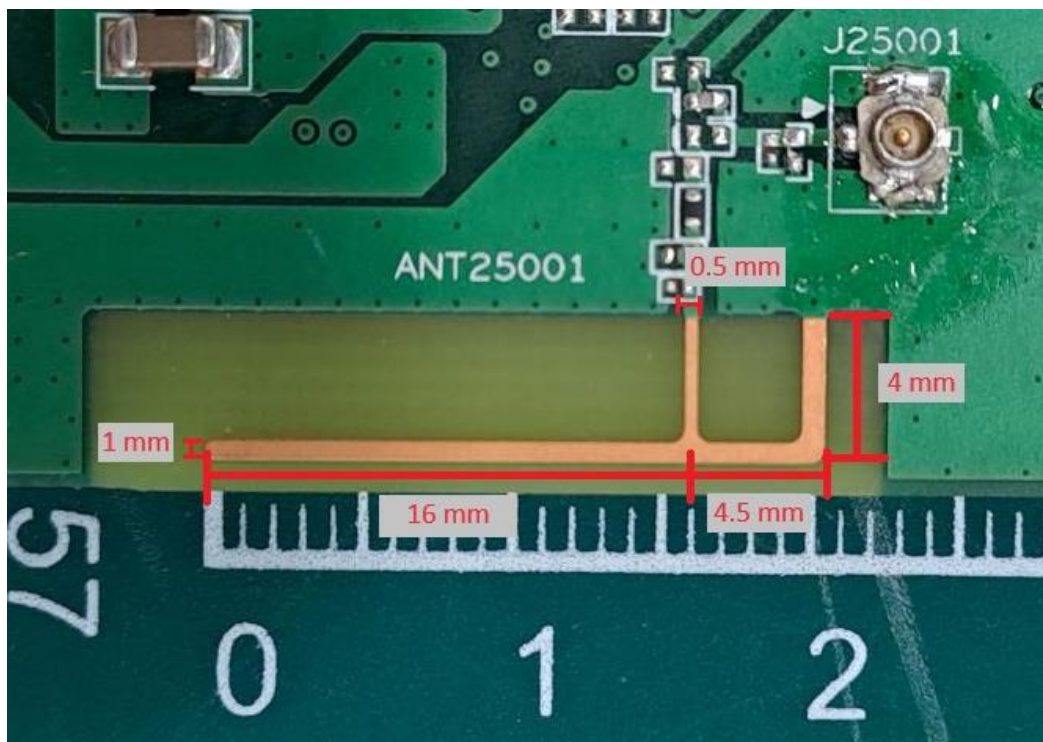

BT Antenna Data sheet

Antenna type: Internal PIFA Patch Antenna

EIRP: 4.76 dBm

Manufacturer: Faurecia Clarion Electronics Europe

Manufacturer Address: Batiment Lumière – 40 Avenue des Terroirs de France, 75012 Paris – France

Manufacturer Part No: ANT BT 2.4GHz CRONY2

Gain: 1dBi

Frequency Range: 2402 – 2480 MHz

Channel Number: 79

Channel Spacing: 2402 to 2480 MHz (2MHz)

Modulation Type:

1. Mbps: GFSK (BDR)
2. Mbps: $\pi/4$ DQPSK (EDR)
3. Mbps: 8DQPSK (EDR)

Bluetooth Version: Bluetooth v5.0

Antenna dimensions

Antenna pattern