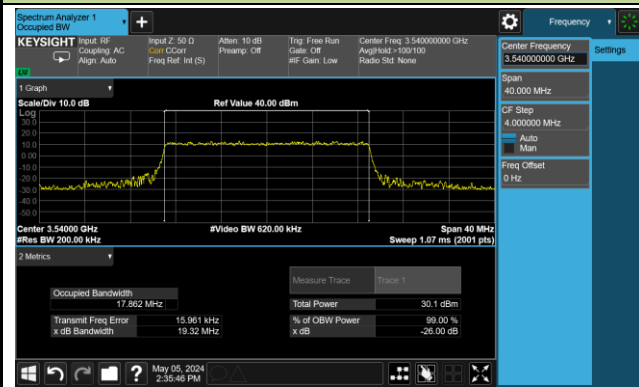

99% Bandwidth – 15MHz Bandwidth QPSK

Low Channel Bandwidth

Middle Channel Bandwidth

High Channel Bandwidth

99% Bandwidth – 20MHz Bandwidth QPSK

Low Channel Bandwidth

Middle Channel Bandwidth

High Channel Bandwidth