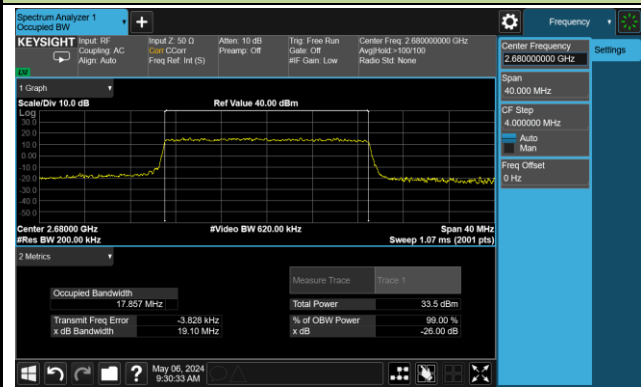

99% Bandwidth – 15MHz Bandwidth 16QAM

Low Channel Bandwidth

Middle Channel Bandwidth

High Channel Bandwidth

99% Bandwidth – 20MHz Bandwidth 16QAM

Low Channel Bandwidth

Middle Channel Bandwidth

High Channel Bandwidth