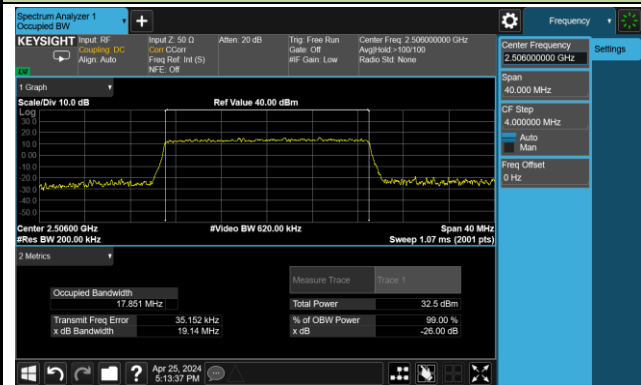

99% Bandwidth – 15MHz Bandwidth 64QAM

Low Channel Bandwidth

Middle Channel Bandwidth

High Channel Bandwidth

99% Bandwidth – 20MHz Bandwidth 64QAM

Low Channel Bandwidth

Middle Channel Bandwidth

High Channel Bandwidth