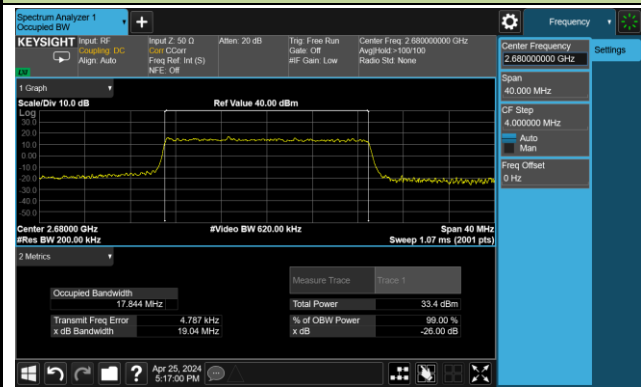

99% Bandwidth – 15MHz Bandwidth QPSK

Low Channel Bandwidth

Middle Channel Bandwidth

High Channel Bandwidth

99% Bandwidth – 20MHz Bandwidth QPSK

Low Channel Bandwidth

Middle Channel Bandwidth

High Channel Bandwidth