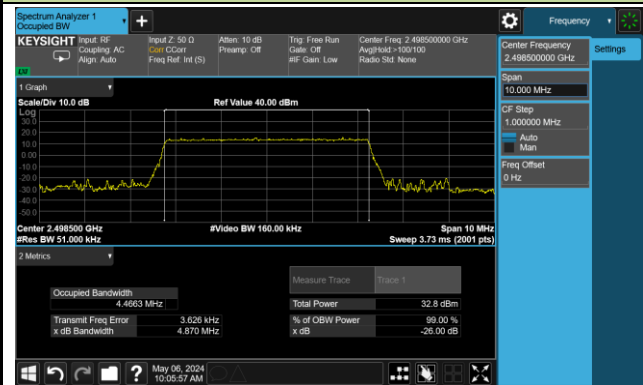

99% Bandwidth – 5MHz Bandwidth 16QAM

Low Channel Bandwidth