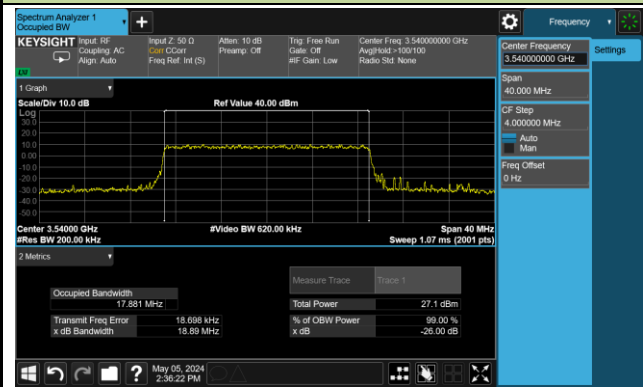

99% Bandwidth – 15MHz Bandwidth 64QAM

Low Channel Bandwidth

Middle Channel Bandwidth

High Channel Bandwidth

99% Bandwidth – 20MHz Bandwidth 64QAM

Low Channel Bandwidth

Middle Channel Bandwidth

High Channel Bandwidth