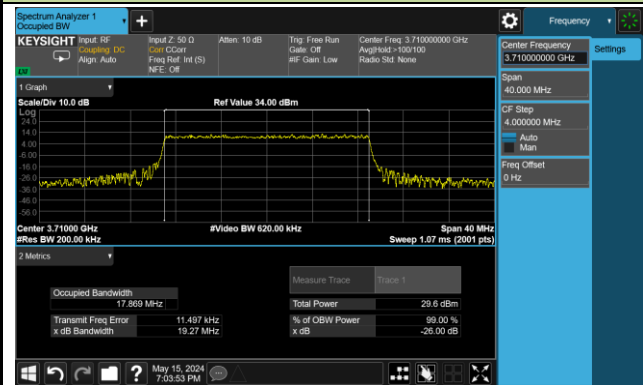

99% Bandwidth – 15MHz Bandwidth QPSK

Low Channel Bandwidth

Middle Channel Bandwidth

High Channel Bandwidth

99% Bandwidth – 20MHz Bandwidth QPSK

Low Channel Bandwidth

Middle Channel Bandwidth

High Channel Bandwidth