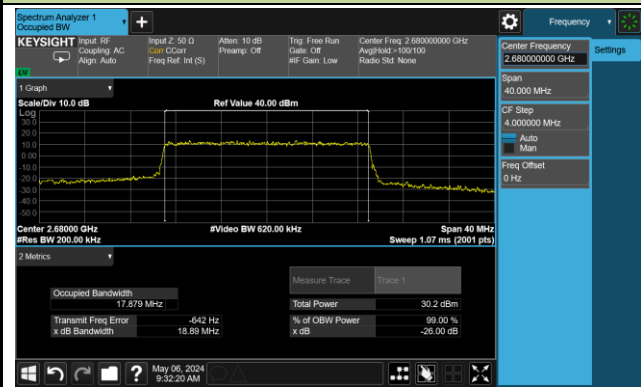

99% Bandwidth – 15MHz Bandwidth 64QAM

Low Channel Bandwidth

Middle Channel Bandwidth

High Channel Bandwidth

99% Bandwidth – 20MHz Bandwidth 64QAM

Low Channel Bandwidth

Middle Channel Bandwidth

High Channel Bandwidth