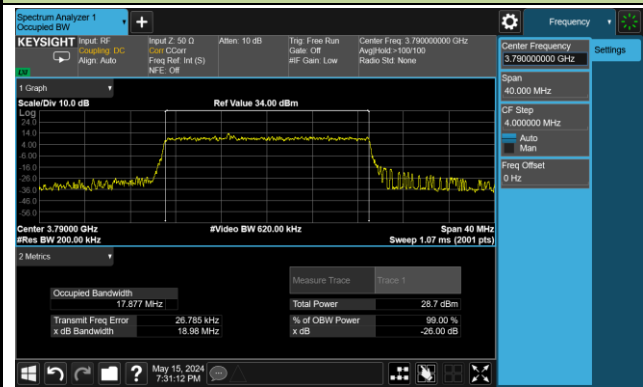

99% Bandwidth – 15MHz Bandwidth QPSK

Low Channel Bandwidth

Middle Channel Bandwidth

High Channel Bandwidth

99% Bandwidth – 20MHz Bandwidth QPSK

Low Channel Bandwidth

Middle Channel Bandwidth

High Channel Bandwidth