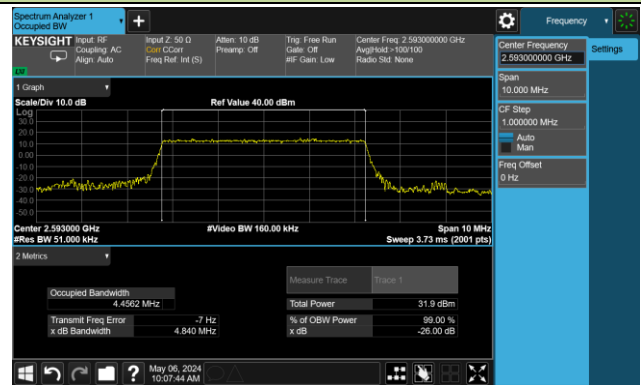

Middle Channel Bandwidth