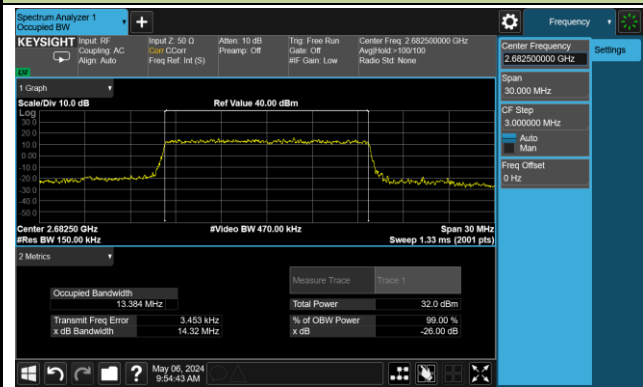

99% Bandwidth – 15MHz Bandwidth 16QAM

Low Channel Bandwidth

Middle Channel Bandwidth

High Channel Bandwidth

99% Bandwidth – 20MHz Bandwidth 16QAM

Low Channel Bandwidth

Middle Channel Bandwidth

High Channel Bandwidth