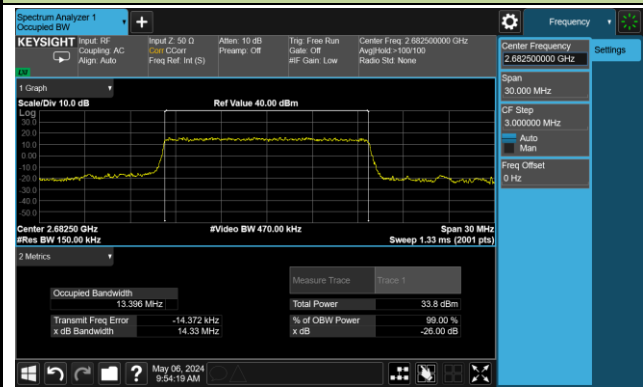

99% Bandwidth – 15MHz Bandwidth QPSK

Low Channel Bandwidth

Middle Channel Bandwidth

High Channel Bandwidth

99% Bandwidth – 20MHz Bandwidth QPSK

Low Channel Bandwidth

Middle Channel Bandwidth

High Channel Bandwidth