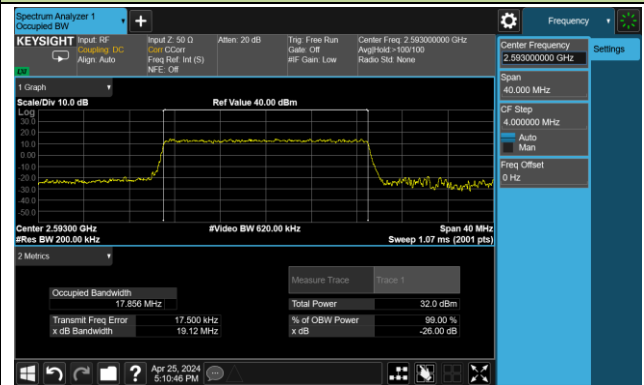

99% Bandwidth – 15MHz Bandwidth 64QAM

Low Channel Bandwidth

Middle Channel Bandwidth

High Channel Bandwidth

99% Bandwidth – 20MHz Bandwidth 64QAM

Low Channel Bandwidth

Middle Channel Bandwidth

High Channel Bandwidth