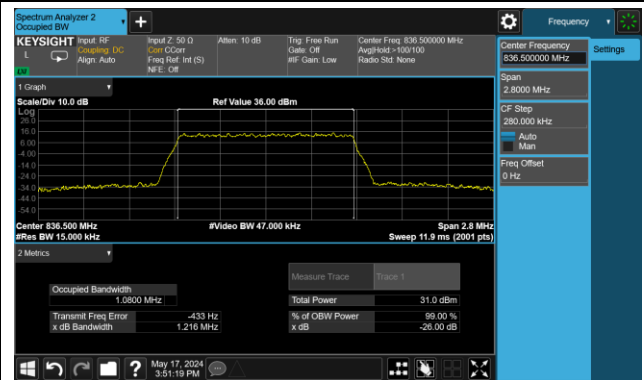

99% Bandwidth – 15MHz Bandwidth QPSK

Low Channel Bandwidth

Middle Channel Bandwidth

High Channel Bandwidth

99% Bandwidth – 1.4MHz Bandwidth 16QAM

Low Channel Bandwidth

Middle Channel Bandwidth

High Channel Bandwidth