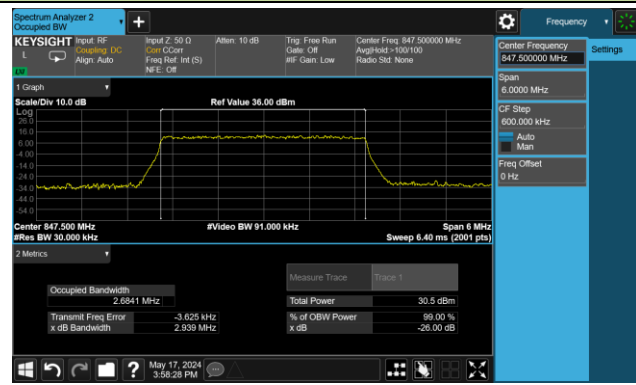

99% Bandwidth – 1.4MHz Bandwidth 64QAM

Low Channel Bandwidth

Middle Channel Bandwidth

High Channel Bandwidth

99% Bandwidth – 3MHz Bandwidth 64QAM

Low Channel Bandwidth

Middle Channel Bandwidth

High Channel Bandwidth