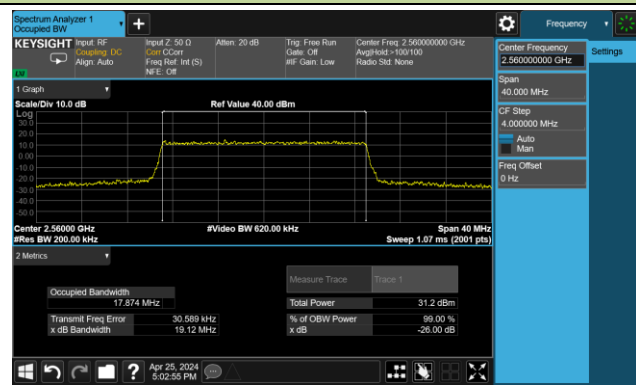

99% Bandwidth – 20MHz Bandwidth QPSK

Low Channel Bandwidth

Middle Channel Bandwidth

High Channel Bandwidth

99% Bandwidth – 5MHz Bandwidth 16QAM

Low Channel Bandwidth

Middle Channel Bandwidth

High Channel Bandwidth