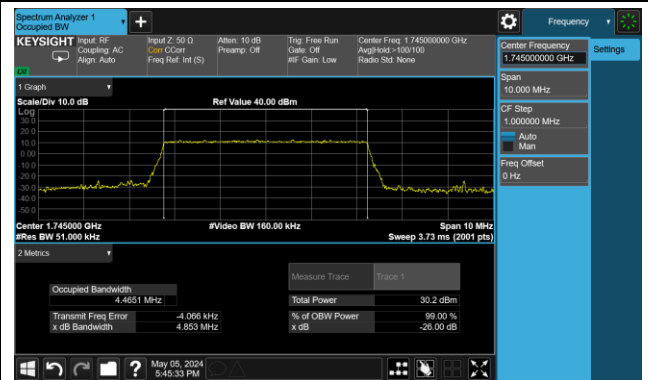

Middle Channel Bandwidth