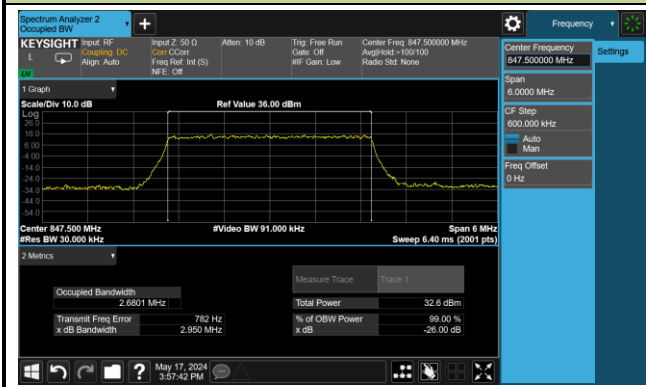

99% Bandwidth – 1.4MHz Bandwidth QPSK

Low Channel Bandwidth

Middle Channel Bandwidth

High Channel Bandwidth

99% Bandwidth – 3MHz Bandwidth QPSK

Low Channel Bandwidth

Middle Channel Bandwidth

High Channel Bandwidth