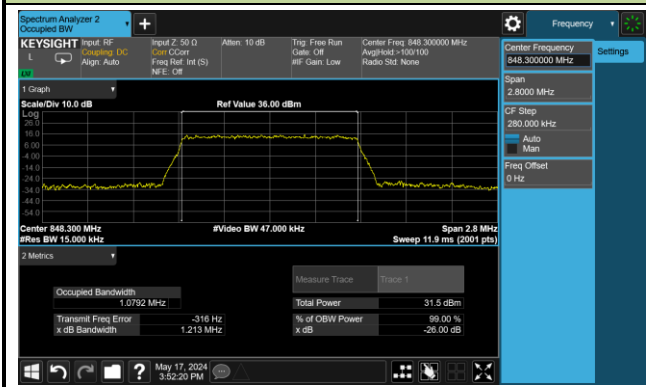

99% Bandwidth – 1.4MHz Bandwidth QPSK

Low Channel Bandwidth

Middle Channel Bandwidth

High Channel Bandwidth

99% Bandwidth – 3MHz Bandwidth QPSK

Low Channel Bandwidth

Middle Channel Bandwidth

High Channel Bandwidth