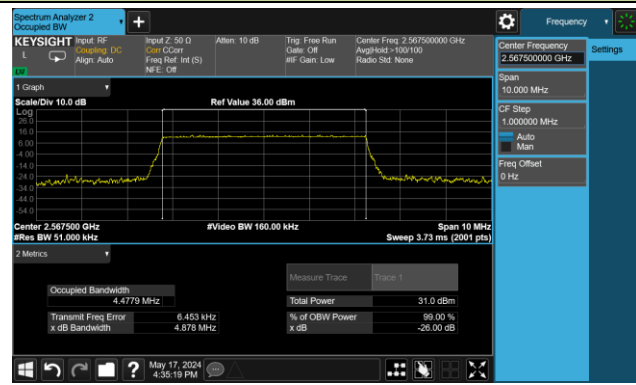

99% Bandwidth – 20MHz Bandwidth QPSK

Low Channel Bandwidth

Middle Channel Bandwidth

High Channel Bandwidth

99% Bandwidth – 5MHz Bandwidth 16QAM

Low Channel Bandwidth

Middle Channel Bandwidth

High Channel Bandwidth