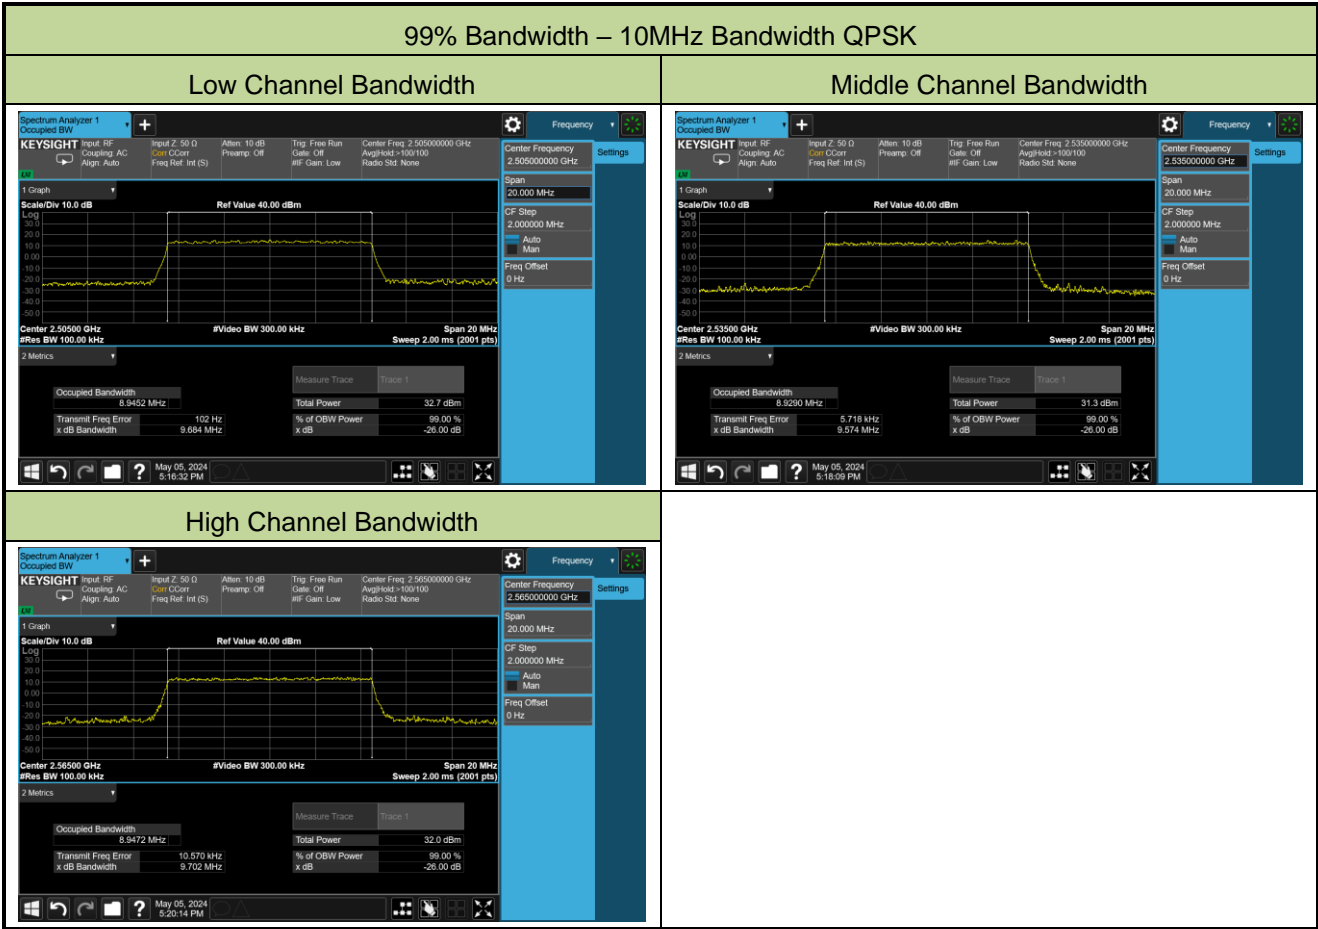

99% Bandwidth – 5MHz Bandwidth QPSK

Low Channel Bandwidth

Middle Channel Bandwidth

High Channel Bandwidth

99% Bandwidth – 15MHz Bandwidth QPSK

Low Channel Bandwidth

Middle Channel Bandwidth

High Channel Bandwidth