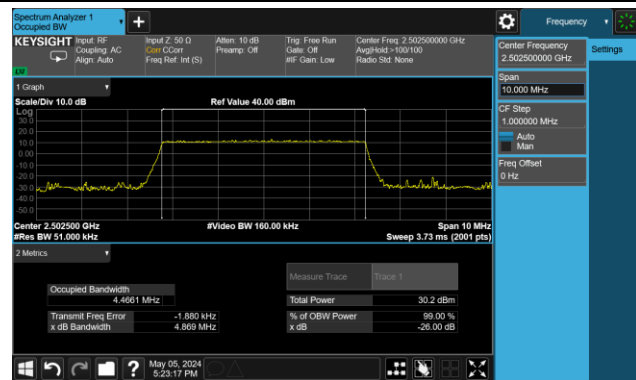

99% Bandwidth – 20MHz Bandwidth 16QAM

Low Channel Bandwidth

Middle Channel Bandwidth

High Channel Bandwidth

99% Bandwidth – 5MHz Bandwidth 64QAM

Low Channel Bandwidth

Middle Channel Bandwidth

High Channel Bandwidth