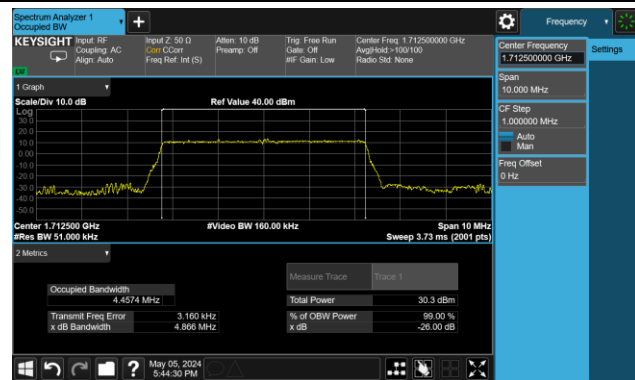

99% Bandwidth – 5MHz Bandwidth 64QAM

Low Channel Bandwidth