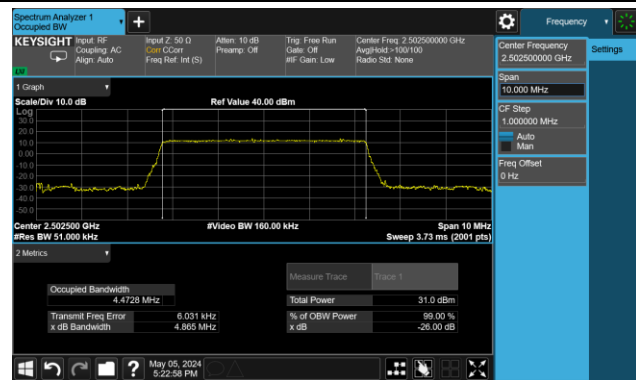

99% Bandwidth – 20MHz Bandwidth QPSK

Low Channel Bandwidth

Middle Channel Bandwidth

High Channel Bandwidth

99% Bandwidth – 5MHz Bandwidth 16QAM

Low Channel Bandwidth

Middle Channel Bandwidth

High Channel Bandwidth