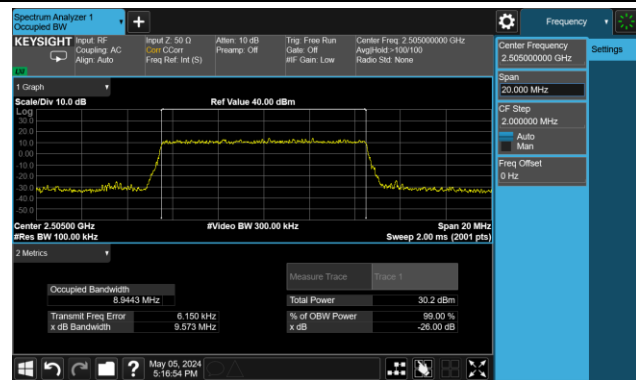

99% Bandwidth – 10MHz Bandwidth 16QAM

Low Channel Bandwidth