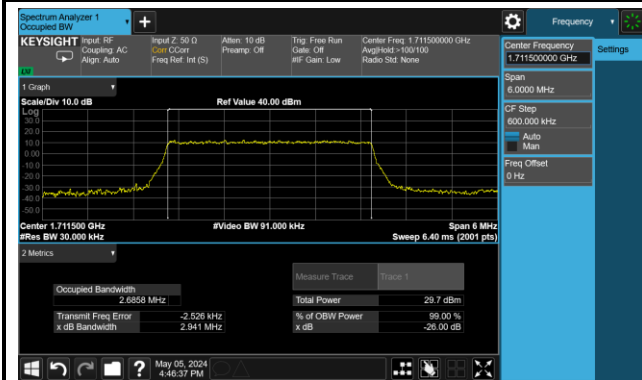

99% Bandwidth – 1.4MHz Bandwidth 64QAM

Low Channel Bandwidth

Middle Channel Bandwidth

High Channel Bandwidth

99% Bandwidth – 3MHz Bandwidth 64QAM

Low Channel Bandwidth

Middle Channel Bandwidth

High Channel Bandwidth