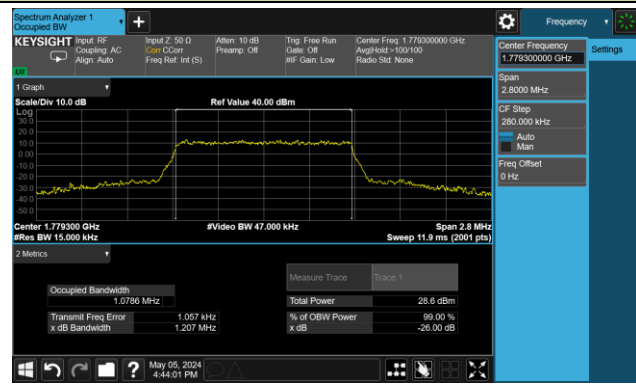

99% Bandwidth – 1.4MHz Bandwidth 64QAM

Low Channel Bandwidth

Middle Channel Bandwidth

High Channel Bandwidth

99% Bandwidth – 3MHz Bandwidth 64QAM

Low Channel Bandwidth

Middle Channel Bandwidth

High Channel Bandwidth