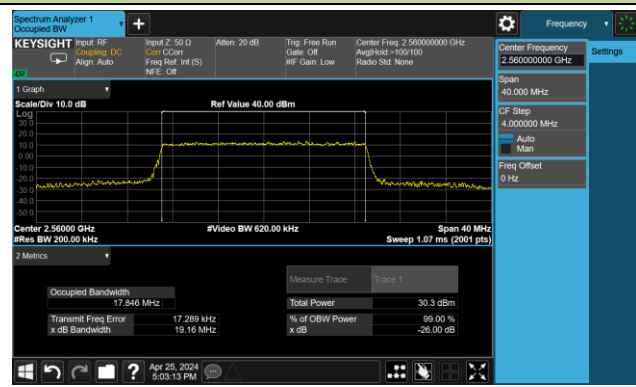

99% Bandwidth – 20MHz Bandwidth 16QAM

Low Channel Bandwidth

Middle Channel Bandwidth

High Channel Bandwidth

99% Bandwidth – 5MHz Bandwidth 64QAM

Low Channel Bandwidth

Middle Channel Bandwidth

High Channel Bandwidth